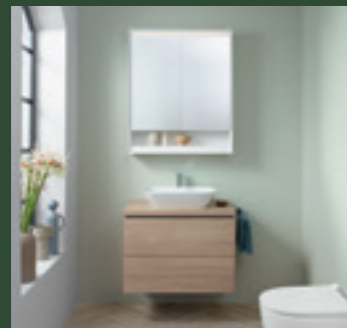

GEBERIT ONE LAY-ON WASHBASIN
Bowl shape, W 50 cm, vertical
outlet

GEBERIT ONE MIRROR CABINET
with ComfortLight and one door,
surface mounting, white, W 60 cm,
H 90 cm

GEBERIT ONE WASHTOP FOR
LAY-ON WASHBASIN
Bowl shape, central cut-out,
oak, W 60 cm

GEBERIT ONE CABINET FOR
WASHBASIN
with two drawers, oak, W 60 cm

GEBERIT DUOFIX ELEMENT FOR
WASHBASIN
H 112 – 130 cm

Clou washbasin drain, space-saving
model