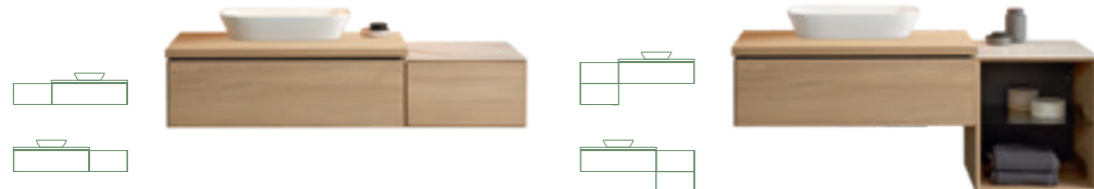

WASHBASIN CABINET WITH SIDE ELEMENT
The combination of washbasin cabinet with cargo and side element combines a light look with ample storage space. Optional glass or stone covers are available.

WASHBASIN CABINET WITH ONE DRAWER
Combination of a washbasin cabinet with one drawer, matching side cabinet, washtop and lay-on washbasin.