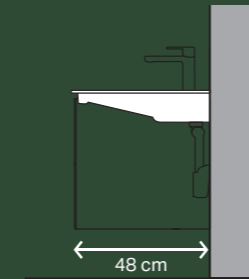

1 Horizontal drain to the rear: The drain is not exposed to the water jet. The elegant cover with comb insert is held in position magnetically. **2** Vertical drain in the centre of the basin: Elegant, flat ceramic cover for a consistently high-quality appearance.

ONE BATHROOM SERIES, TWO DRAINS, DIVERSE DESIGN VARIANTS

HORIZONTAL DRAIN

Standard projection, 48 cm

Classic washbasin
B 50 cm, 60 cm, 75 cm, 90 cm, 105 cm, 120 cm
 variant available with or without tap hole

Vanity basin
B 60 cm, 75 cm, 90 cm, 105 cm, 120 cm
 variant available with or without tap hole

Lay-on washbasin
B 50 cm x **D** 40 cm
 variant available with or without tap hole

Lay-on washbasin
B 50 cm x **D** 42 cm
 variant available with or without tap hole