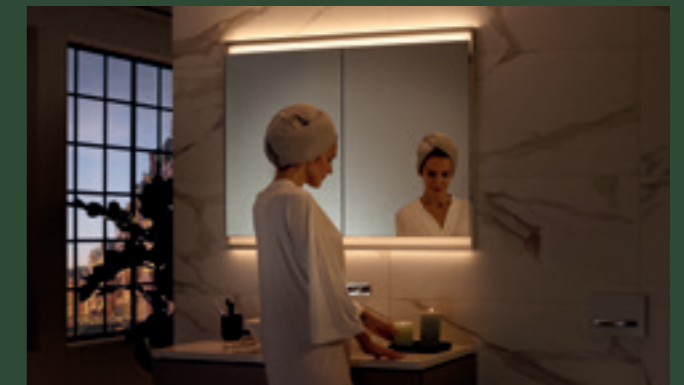

↑
INDIRECT LIGHTING
Discreet, warm lighting for relaxing hours spent in the bathroom.