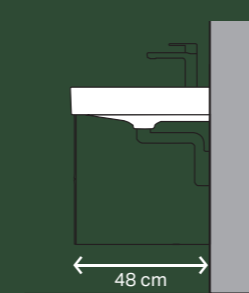

ONE BATHROOM SERIES, TWO DRAINS, DIVERSE DESIGN VARIANTS

HORIZONTAL DRAIN

Standard projection, 48 cm

Classic washbasin
B 50 cm, 60 cm, 75 cm, 90 cm, 105 cm, 120 cm
 variant available with or without tap hole

Vanity basin
B 60 cm, 75 cm, 90 cm, 105 cm, 120 cm
 variant available with or without tap hole

Lay-on washbasin
B 50 cm x **D** 40 cm
 variant available with or without tap hole

Lay-on washbasin
B 50 cm x **D** 42 cm
 variant available with or without tap hole

VERTICAL DRAIN

Standard projection, 48 cm

Classic washbasin
B 50 cm, 60 cm, 75 cm, 90 cm, 105 cm, 120 cm
 variant available with or without tap hole

Vanity basin
B 60 cm, 75 cm, 90 cm, 105 cm, 120 cm
 variant available with or without tap hole

Lay-on washbasin
B 50 cm x **D** 40 cm
 variant available with or without tap hole

Lay-on washbasin
B 50 cm x **D** 42 cm
 variant available with or without tap hole

DESIGN DIVERSITY FOR UNIQUE WASHPLACES