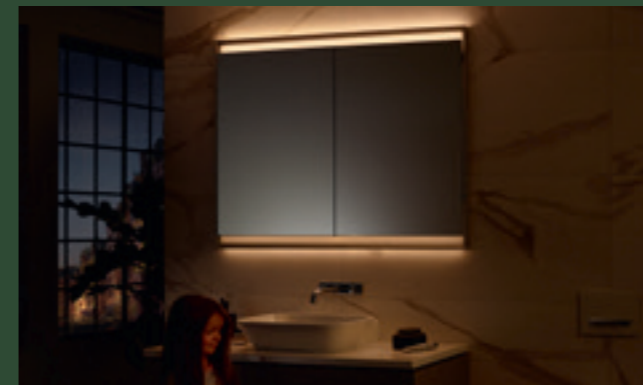

Geberit ONE mirror cabinets provide lighting moods that reflect the bathroom users' daily routine perfectly: bright, clear and invigorating to start the day, soft and flattering before bedtime, discreet and calming as an orientation light at night. The simple operation means it couldn't be easier to find the ideal lighting to suit your own personal biorhythm.

↑
ORIENTATION LIGHT
A soft light that shows the way to the washbasin area at night and makes it easier to fall back asleep.