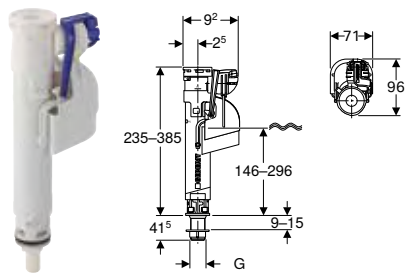

Geberit Type 360 fill valve, bottom water supply connection, 3/8", nipple made of plastic

click & scan

Application purposes

- For Geberit exposed cisterns with bottom water supply connection
- For greywater and rainwater with pH value 5.5–9.5, if a filter system is used
- For ceramic cisterns
- For potable water
- For water supply connections 3/8"

Characteristics

- Adjustable filling height
- Threaded nipple made of plastic
- Height-adjustable
- Water supply connection on the bottom

Technical data

Flow pressure	0.1–10 bar
Storage temperature	≤ 40 °C

Art. no.	G ["]	B [cm]	H [cm]	T [cm]
281.207.00.1	3/8	7.1	23.5	9.6