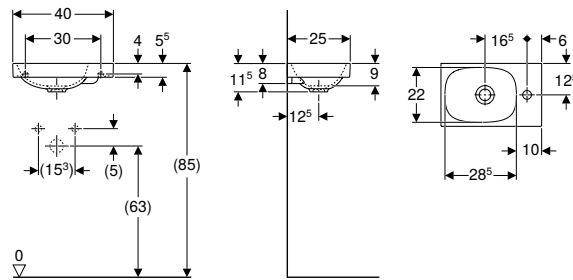

Handrinse basins

Geberit Acanto handrinse basin, right tap hole

Technical data

Product material	Fine fireclay

Characteristics

- Can be installed with a washbasin cabinet
- Asymmetrical

Art. no.	Colour / surface	Tap hole	Overflow	H [cm]	T [cm]
B / width: 40 cm					
500.635.01.2	white	right	without	11.5	25

Can be combined with

- Geberit Acanto cabinet for handrinse basin, with one door → p. 562

Accessories

- Geberit waste outlet with free outlet and valve cover
- Geberit waste outlet with free outlet, screen
- Geberit dip tube trap for washbasin, horizontal outlet
- Geberit dip tube trap for washbasin, space-saving model, horizontal outlet
- Geberit fastening material for handrinse basin → p. 1035