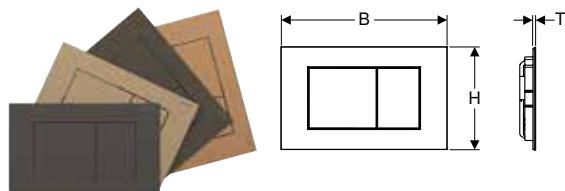

Geberit Sigma40 actuator plate, square, dual flush, customised finish

click & scan

Application purposes

- For flush actuation with Sigma concealed cisterns
- For covering thicknesses ≥ 15 mm

Characteristics

- Front actuation
- Sound-absorbing actuator rods, tool-free fast adjustment

Scope of delivery

- Mounting frame
- 2 distance bolts
- 2 actuator rods

Art. no.	Colour / surface	Product material	B	H	T
			[cm]	[cm]	[cm]
004.611.00.2 *	galvanized	Stainless steel	24.6	15.2	0.4
004.611.00.3 *	galvanized and varnished	Stainless steel	24.6	15.2	0.4

Available as of April 2026; * Order-based production

Accessories

- Geberit extension set for Sigma, Omega and Kappa concealed cisterns → p. 206