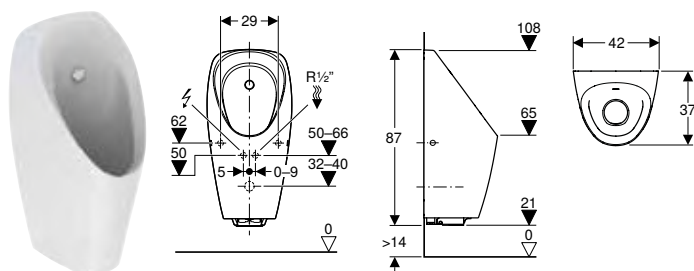

Geberit Tamina urinal with integrated control, mains operation

click & scan

Application purposes

- For operating with automatic, water-saving flush
- For Geberit installation elements for urinals with or for integrated flush control
- For covering existing connections in renovations

Technical data

Degree of protection	IP45
Nominal voltage	110–240 V AC
Mains frequency	50–60 Hz
Operating voltage	4.5 V DC
Power consumption in standby mode max.	0.1 W
Flow pressure	1–8 bar
Water test pressure max.	16 bar
Flush volume small, adjustment range	0.5 l
Flow rate at 100 kPa / 1 bar with flow limiter	0.18 l/s
Interval flush time, factory setting	5 s
Detection time, factory setting	7 s
Flush time, adjustment range	1–15 s
Flush time, factory setting	7 s
Product material	Vitreous china

Scope of delivery

- Urinal flush control with power supply unit and solenoid valve
- Fastening material
- Urinal trap with suction function
- Drain strainer
- Drain assembly
- Inlet set
- Water pressure reducing valve

Art. no.	Colour / surface	B [cm]	H [cm]	T [cm]	Power consumption [W]	Inlet	Outlet	Target marking
116.142.00.1	white	42	87	37	≤ 0.5	rear	to the rear	no

Can be combined with

- Geberit Duofix element for urinal, 112–130 cm, universal, for exposed flushing valve
- Geberit GIS element for urinal, 114 cm, universal, for exposed flushing valve
- Geberit Kombifix element for urinal, 109–127 cm, universal, for exposed flushing valve

Accessories

- Geberit drain strainer for trap adapter d140 → p. 971

- For installing and removing the urinal flush control without removing the ceramic appliance, the urinal rim height must be at least 58 cm above finished floor

Characteristics

- IR user detection with leg detection
- Rimless
- Wall-hung
- Urinal flush control can be replaced from front, without removing ceramic appliance
- Spray head can be replaced from front, without removing ceramic appliance
- Trap can be replaced from top, without removing ceramic appliance
- Trap adapter can be height-adjusted without tools
- Drainage system can be cleaned without removing ceramic appliance
- Water-saving hybrid mode can be set
- Adjustable interval flush
- Preflush can be set
- Power failure control unit
- Valve-closing function when power fails
- Functions can be set and queried with the Geberit Service Handy
- Device settings and operation with mobile device via integrated Bluetooth® interface
- Compatible with Geberit Control App
- Wired networkable with Geberit gateway via GEBUS converter
- Wirelessly connectable with Geberit Gateway via Bluetooth®
- Compatible with Geberit Connect
- Flush volume can be reduced to 0.5 l per flush with flush time
- Flushing out of urinal ceramic with 0.5 l per flush guaranteed, while compliant with EN13407
- Tap group II in accordance with DIN 4109