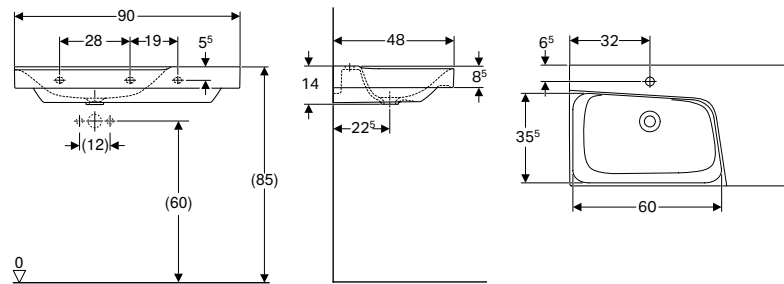

Geberit Xenos² washbasin with shelf surface

click & scan

Technical data

Product material	Fine fireclay

Characteristics

- Can be installed with a washbasin cabinet
- Asymmetrical
- With shelf surface

Art. no.	Colour / surface	Tap hole	Overflow	H [cm]	T [cm]	Shelf space
B / width: 90 cm						
500.533.01.1	white / KeraTect	centred	without	14	48	right
500.535.01.1	white / KeraTect	centred	without	14	48	left
500.534.01.1	white / KeraTect	without	without	14	48	right
500.536.01.1	white / KeraTect	without	without	14	48	left

To order additionally

- Washbasin connector

Can be combined with

- Geberit Xenos² cabinet for washbasin with shelf surface, with one drawer → p. 538
- Geberit Xenos² cabinet for washbasin with shelf surface, with two drawers → p. 539

Accessories

- Accessory overview – Geberit Xenos² washbasins → p. 527

- Geberit washbasin connector Clou with lever actuation only for washbasins with one tap hole. Compatible with washbasins with one tap hole 60 and 90 cm only when installed without cabinet