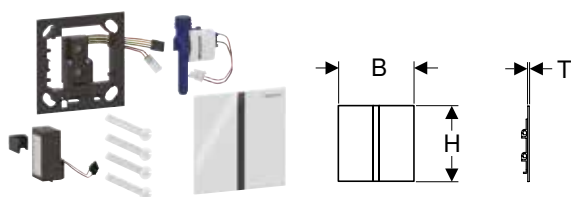

Geberit urinal flush control with electronic flush actuation, battery operation, Type 40 cover plate, square

click & scan

Application purposes

- For automatic flush actuation of urinals

Technical data

Battery type	Alkaline (1.5 V AA)
Service life, supplied battery	2 years
Degree of protection	IP45
Operating voltage	3 V DC
Flow pressure	1–8 bar
Water test pressure max.	16 bar
Test pressure air / inert gas max.	3 bar
Flow rate at 100 kPa / 1 bar without flow limiter	0.3 l/s
Flow rate at 100 kPa / 1 bar with flow limiter	0.18 l/s
Interval flush time, factory setting	5 s
Detection time, factory setting	7 s
Flush time, adjustment range	1–15 s
Flush time, factory setting	7 s

Characteristics

- Cover plate with securing bar
- Water-saving hybrid mode can be set
- Adjustable interval flush
- Preflush can be set
- Functions can be set and queried with the Geberit Service Handy
- Device settings and operation with mobile device via integrated Bluetooth® interface
- Compatible with Geberit Control App
- Wired networkable with Geberit gateway via GEBUS converter
- Wirelessly connectable with Geberit Gateway via Bluetooth®
- Compatible with Geberit Connect
- Warning when the battery is low
- Valve-closing function when battery is flat
- Flush volume can be reduced to 0.5 l per flush with regulating screw of installation set
- Tap group II in accordance with DIN 4109
- Components in contact with drinking water lead-free

Scope of delivery

- Type 40 cover plate, IR window, square
- Infrared control, premounted on mounting frame
- Solenoid valve
- Battery compartment
- 2 alkaline manganese batteries type AA 1.5 V
- Fastening material

Art. no.	Colour / surface	Product material	B	H	T	Power consumption [W]
			[cm]	[cm]	[cm]	
116.237.14.1	Plate: black matt / easy-to-clean coated	Stainless steel	12.5	12.5	0.2	≤ 0.5
116.237.FW.1	Plate: brushed, easy-to-clean coated	Stainless steel	12.5	12.5	0.2	≤ 0.5
116.237.JK.1	Plate: lava	Glass	12.5	12.5	0.4	≤ 0.5
116.237.JL.1	Plate: sand grey / glossy glass	Glass	12.5	12.5	0.4	≤ 0.5
116.237.JT.1	Plate: white matt / easy-to-clean coated	Stainless steel	12.5	12.5	0.2	≤ 0.5
116.237.QB.1	Plate: red gold / brushed, easy-to-clean coated	Stainless steel	12.5	12.5	0.2	≤ 0.5
116.237.QD.1	Plate: black chrome / brushed, easy-to-clean coated	Stainless steel	12.5	12.5	0.2	≤ 0.5
116.237.QF.1	Plate: brass-coloured / brushed, easy-to-clean coated	Stainless steel	12.5	12.5	0.2	≤ 0.5
116.237.SI.1	Plate: white / glossy glass	Glass	12.5	12.5	0.4	≤ 0.5
116.237.SJ.1	Plate: black / glossy glass	Glass	12.5	12.5	0.4	≤ 0.5
116.237.ID.1	N Plate: nickel / brushed, easy-to-clean coated	Stainless steel	12.5	12.5	0.2	≤ 0.5

N: New, available as of July 2026

Can be combined with