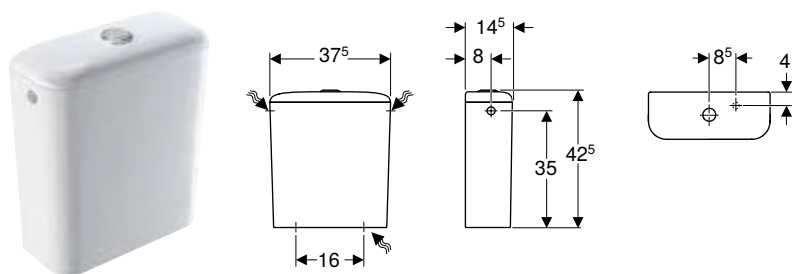

Technical data

Flush volume, factory setting	6 l / 4 l
Flush volume small, adjustment range	3 l / 4 l
Product material	Vitreous china

Scope of delivery

- Mechanism

Art. no.	Colour / surface	B [cm]	H [cm]	T [cm]
500.409.01.1	white	37.5	42.5	14.5

Can be combined with

- Geberit iCon floor-standing WC for close-coupled exposed cistern, washdown, shrouded, Rimfree → p. 644

Geberit iCon exposed cistern, close-coupled, dual flush, lateral or bottom water supply connection

Application purposes

- For water supply connections 3/8"
- For close-coupled installation

Characteristics

- Dual flush
- Water supply connection on the left/right or bottom
- Type 1, full flush volume 6 l, in accordance with EN 997

Technical data

Flush volume, factory setting	6 l / 3 l
Flush volume small, adjustment range	3 l / 4 l
Product material	Vitreous china

Scope of delivery

- Mechanism

Art. no.	Colour / surface	B [cm]	H [cm]	T [cm]
229420000	white	37.5	42.5	14.5

Can be combined with

- Geberit iCon floor-standing WC for close-coupled exposed cistern, washdown, shrouded, Rimfree → p. 644