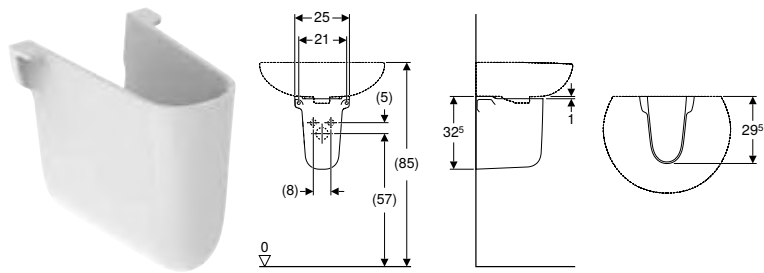

Full pedestal

Geberit Bastia half pedestal

click & scan

Technical data

Product material	Vitreous china

Art. no.	Colour / surface	B [cm]	H [cm]	T [cm]
501.607.00.1	white	25	32.5	29.5

To order additionally

- Fastening material

Can be combined with

- Geberit Bastia handrinse basin → p. 780
- Geberit Bastia washbasin → p. 782
- Geberit Bastia washbasin, square design → p. 783