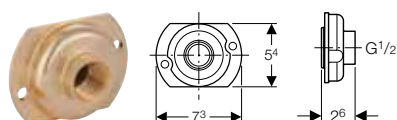

Accessories

Geberit retrofit adapter for inlet Rp 1/2", urinal

click & scan

Application purposes

- For retrofitting installed Geberit Duofix elements for urinal, with urinal flush control with cover plate 13 x 13 cm, with inlet $\varnothing$ 32 mm, to inlet Rp 1/2"
- Not suitable for Geberit Duofix elements for urinal, with urinal flush control Basic, with cover plate 16 x 16 cm

Art. no.

242.309.00.1