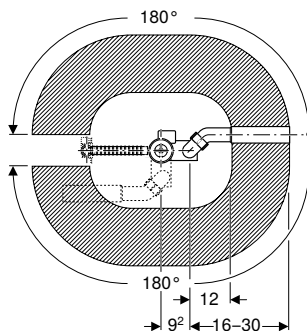

Waste fittings and traps for showers and bathtubs

Drain assemblies for bathtubs, d52
With turn handle actuation and inlet

Ready-to-fit-sets for turn handle actuation

Geberit ready-to-fit set d52, for bathtub drain with turn handle

click & scan

Scope of delivery

- Actuator rosette
- Waste plug
- Fastening material

Art. no.	Colour / surface
150.281.11.1	white alpine
150.281.21.1	chrome / Glossy

Geberit Split ready-to-fit set, d52, for bathtub drain with turn handle

click & scan

Scope of delivery

- Actuator rosette
- Waste plug
- Fastening material

Art. no.	Colour / surface
150.300.14.1	black matt
150.300.21.1	chrome / Glossy
150.300.KJ.1	Cover plate: white alpine / Glossy Design ring/-s: chrome / Glossy

With turn handle actuation and inlet

Geberit bathtub drain with turn handle and inlet, d52, length 26 cm

click & scan

Application purposes

- For bathtubs with valve hole $\varnothing$ 52 mm
- For bathtubs made of steel, plastic or cast iron
- For standard-size bathtubs

Characteristics

- With overflow and inlet
- Quality-monitored in accordance with EN 274-3
- Inlet jet can be aligned
- Double-sided seals on drain and overflow
- Overflow head with extendible mount can be fastened