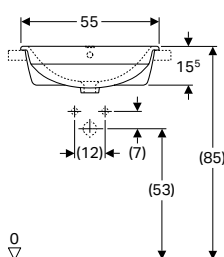

Semirecessed washbasins

Geberit Selnova semirecessed washbasin

Application purposes

- For mounting in washtops

Technical data

Product material	Vitreous china

Art. no.	Colour / surface	Tap hole	Overflow	H	T
				[cm]	[cm]

B / width: 55 cm

500.311.01.1	white	centred	visible, symmetrical	18.5	44

Accessories

- Geberit dip tube trap for washbasin, horizontal outlet

Scope of delivery

- Semi-recessed washbasin
- Fastening material