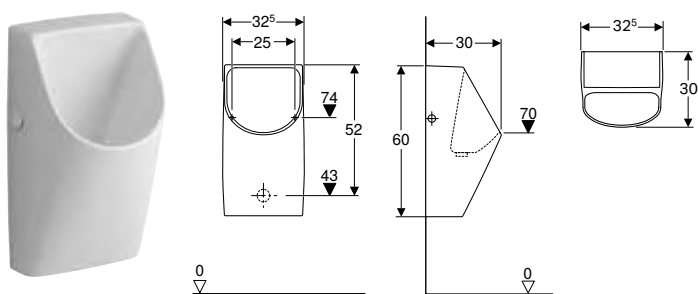

Waterless

Geberit Smyle urinal, waterless, outlet to the rear

click & scan

Application purposes

- For operating without water

Technical data

Product material	Vitreous china

Characteristics

- Wall-hung
- Hidden drain
- Hidden fastening
- Easy fastening with Geberit fastening material Kerafix, for urinal
- Rimless

Scope of delivery

- Drain assembly
- Fastening material

Art. no.	Colour / surface	B [cm]	H [cm]	T [cm]	Outlet
500.255.01.1	white	32.5	60	30	to the rear