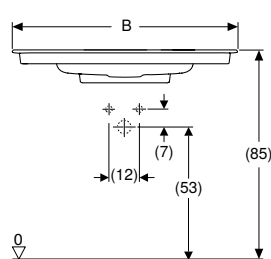

Vanity basins

Mix & Match

Geberit ONE vanity basin CleanDrain

click & scan

Application purposes

- For mounting on washbasin cabinets

Technical data

Product material	Fine fireclay

Characteristics

- Horizontal outlet
- Slim rim
- Hidden overflow function
- Actuation using tie rod
- With integrated hair trap
- Hygienic with optimum flow behaviour

Scope of delivery

- Vanity basin
- Drain cover with comb insert, magnetic fixing
- Geberit washbasin connector and trap, space-saving model

Art. no.	Colour / surface	Mix & Tap hole Match	Overflow	B1 [cm]	B2 [cm]	Cabinet width [cm]	H [cm]	T [cm]	Shelf space
B / width: 60 cm									
505.002.00.1	Washbasin: white / KeraTect Cover: white / glossy	Yes centred	without	49	30	60	13	48	on both sides
505.001.00.1	Washbasin: white / KeraTect Cover: white / glossy	Yes without	without	49		60	13	48	on both sides
B / width: 75 cm									
505.004.00.1	Washbasin: white / KeraTect Cover: white / glossy	Yes centred	without	55.5	37	75	13	48	on both sides
505.003.00.1	Washbasin: white / KeraTect Cover: white / glossy	Yes without	without	55.5		75	13	48	on both sides
B / width: 90 cm									
505.006.00.1	Washbasin: white / KeraTect Cover: white / glossy	Yes centred	without	55.5	45	90	13	48	on both sides
505.005.00.1	Washbasin: white / KeraTect Cover: white / glossy	Yes without	without	55.5		90	13	48	on both sides
B / width: 105 cm									
505.015.00.1	Washbasin: white / KeraTect Cover: white / glossy	No centred	without	55.5	52	105	13	48	on both sides
505.014.00.1	Washbasin: white / KeraTect Cover: white / glossy	No without	without	55.5		105	13	48	on both sides
B / width: 119 cm									
505.017.00.1	Washbasin: white / KeraTect Cover: white / glossy	Yes centred	without	55.5	59.5	120	13	48	on both sides
505.016.00.1	Washbasin: white / KeraTect Cover: white / glossy	Yes without	without	55.5		120	13	48	on both sides

Can be combined with

- Geberit iCon cabinet for washbasin, with one drawer → p. 614
- Geberit iCon cabinet for washbasin, with two drawers → p. 616
- Geberit ONE cabinet for washbasin, with two drawers → p. 486
- Geberit ONE cabinet for washbasin, with one drawer → p. 484
- Geberit Acanto cabinet for washbasin, with one drawer and one internal drawer → p. 564

Accessories

- Geberit ONE drain cover with comb insert, magnetic fixing → p. 478

- Mix & Match: Articles of the same width can be freely combined in the Geberit ONE, Acanto and iCon series