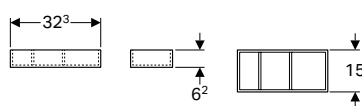

Accessories

Geberit Xeno² drawer insert, H-partition, for top drawer

click & scan

Application purposes

- For washbasin cabinets and side cabinets

Technical data

Product material	High-compressed three-layer chipboard

Characteristics

- FSC™ C134279 certified
- H-partition

Art. no.	Colour / surface	B [cm]	H [cm]	T [cm]
500.526.00.1	scultura grey / wood-textured melamine	32.3	6.2	15