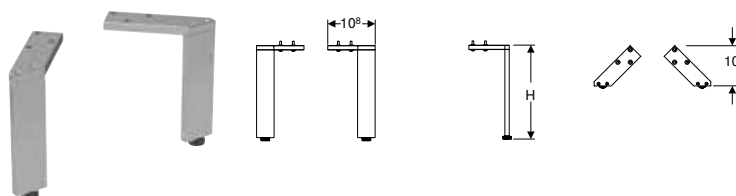

Geberit set of narrow feet

click & scan

Technical data

Product material	Aluminium

Scope of delivery

- Set of 2 pieces
- Fastening material

Characteristics

- Height adjustable for compensating floor unevenness

Art. no.	Colour / surface	H [cm]
500.367.00.1	chrome / glossy	15–15.8
500.658.00.2	chrome / glossy	26–26.8
500.657.00.2	chrome / glossy	30–30.8