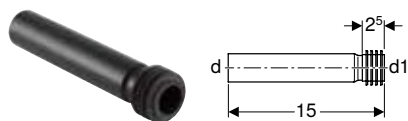

Flush pipes, flush bends and adapters

Geberit flush bend extension for urinal, with sleeve

click & scan

Application purposes

- For connecting to urinals

Scope of delivery

- Sleeve made of EPDM

Technical data

Product material	PE-HD

Art. no.	d, $\varnothing$ [mm]	d1, $\varnothing$ [mm]
152.489.16.1	32	35