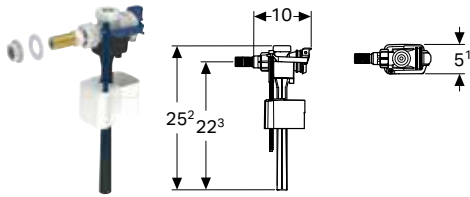

Art. no.	B [cm]	H [cm]	T [cm]
281.004.00.5	4.8	23	10.7

Fill valves for universal flushing cisterns

Geberit Type 333 fill valve, lateral water supply connection, 3/8", nipple made of brass

[click & scan](#)