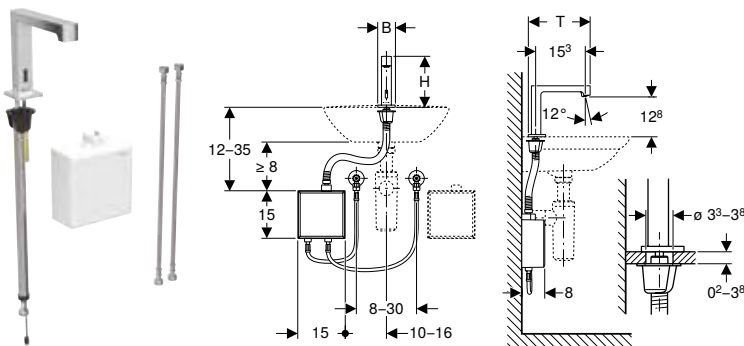

Geberit Brenta washbasin tap, deck-mounted, battery operation, with exposed function box

Application purposes

- For installation in washbasins or washtops
- For connecting cold and hot water (only for model with mixer or thermostatic mixer)
- For connecting cold or mixed water (only for model without mixer)
- Suitable for use with stainless steel sinks
- Model without mixer suitable for combination with continuous flow heater, see technical data sheet "Washbasin taps with continuous flow heaters"

Technical data

Battery type	Alkaline (1.5 V AA)
Degree of protection	IPX4
Operating voltage	3 V DC
Operating pressure	0.5–10 bar
Recommended operating pressure with thermostatic mixer	0.5–5 bar
Recommended operating pressure with thermostatic mixer	50–500 kPa
Differentiated pressure CW/WW max.	1.5 bar
Water test pressure max.	16 bar
Test pressure air / inert gas max.	3 bar
Ambient temperature	1–40 °C
Storage temperature	-20 – +70 °C
Water temperature, adjustment range with thermostatic mixer	20–42 °C
Water temperature short-term max.	90 °C
Flow rate at 300 kPa / 3 bar	5 l/min
Interval flush time, factory setting	5 s
Product material	Brass / plastic

Characteristics

- Tap group I in accordance with DIN 4109
- Infrared user detection
- Vandal-resistant
- Temperature presetting via mixer (only for models with mixer or thermostatic mixer)
- Not possible to set just hot water or just cold water (only for model with mixer or thermostatic mixer)
- Thermostat according to EN 1111 (only for model with thermostatic mixer)
- Scald protection by limiting the water temperature to 42 °C (only for models with thermostatic mixer)
- Thermal disinfection according to DVGW W 551 possible
- Warning when the battery is low
- Functions can be set and queried with the Geberit Service Handy
- Device settings and operation with mobile device via integrated Bluetooth® interface
- Compatible with Geberit Control App
- Wired networkable with Geberit gateway via GEBUS converter
- Wirelessly connectable with Geberit Gateway via Bluetooth®
- Compatible with Geberit Connect
- With integrated check valve
- Functional unit with built-in basket filters

Scope of delivery

- Washbasin tap with IR sensor and connection hose
- Exposed function box with control electronics, functional unit and battery compartment
- Reinforced braided hoses 3/8"
- Tap aerator key
- Fastening material