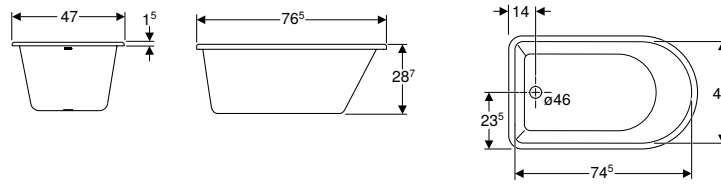

Art. no.	Colour / surface	d, \varnothing [mm]	AB [mm]
152.408.00.1	white	90	85-102

Bathtubs

Bathtubs made of solid surface material

Geberit Bambini asymmetrical bathtub for babies

click & scan

Application purposes