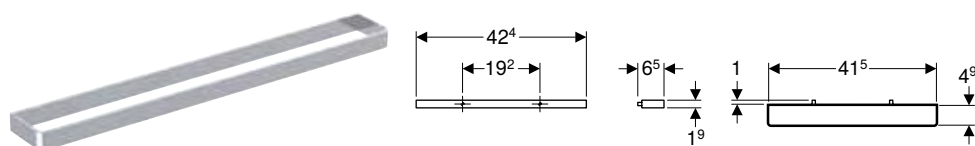

Accessories

Geberit towel rail for bathroom furniture

click & scan

Application purposes

- For mounting on a washbasin cabinet

Technical data

Product material	Steel

Characteristics

- Right-angled corner

Scope of delivery

- Towel rail
- Fastening material

Art. no.	Colour / surface	B [cm]	H [cm]	T [cm]
502.328.00.1	chrome / glossy	42.4	1.9	4.9
502.328.01.3	white / matt powder-coated	42.4	1.9	4.9
502.328.14.1	black matt / matt powder-coated	42.4	1.9	4.9
502.328.JK.1	lava / matt powder-coated	42.4	1.9	4.9
502.328.JL.1	sand grey / matt powder-coated	42.4	1.9	4.9