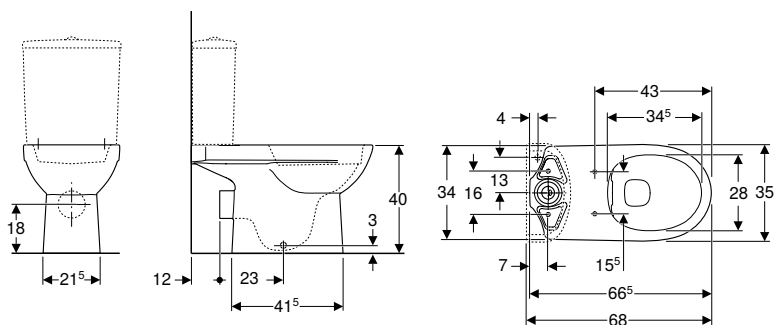

Geberit Selnova floor-standing WC for close-coupled exposed cistern, washdown, horizontal outlet, semi-shrouded, Rimfree

Application purposes

- For close-coupled exposed cistern

Technical data

Product material	Vitreous china

Characteristics

- Floor-standing
- Washdown WC
- Rimless WC ceramic appliance featuring Rimfree flush technology
- Type 1, full flush volume 6 l, in accordance with EN 997
- Type 2 in accordance with EN 997
- Horizontal outlet
- Semi-shrouded

Scope of delivery

- WC ceramic appliance
- Fastening material

Art. no.	Colour / surface	B [cm]	H [cm]	T [cm]
500.285.01.1	white	35.5	40	66.5

To order additionally

- Cistern
- WC seat