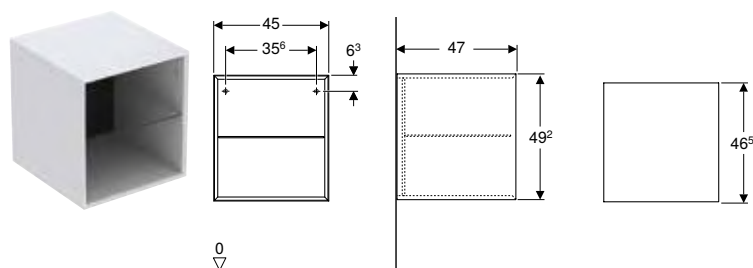

Art. no.	Colour / surface	H [cm]	T [cm]
B / width: 45 cm			
505.077.00.1	white / high-gloss coated	49.2	47
505.077.00.2 *	white / matt coated	49.2	47
505.077.00.3	lava / matt coated	49.2	47
505.077.00.4 *	sand grey / high-gloss coated	49.2	47
505.077.00.5	oak / wood-textured melamine	49.2	47
505.077.00.6 *	hickory / wood-textured melamine	49.2	47
505.077.00.7 *	greige / matt coated	49.2	47
505.077.00.8 *	black matt	49.2	47

* Order-based production

Can be combined with

- Geberit ONE cover for low cabinet and side element, stoneware → p. 507
- Geberit ONE cover for low cabinet and side element, glass → p. 507
- Geberit ONE cabinet for washbasin, with one drawer → p. 484
- Geberit ONE cabinet for lay-on washbasin, with two drawers → p. 488
- Geberit ONE cabinet for washbasin, with two drawers → p. 486
- Geberit ONE cabinet for lay-on washbasin, with four drawers → p. 489

Accessories

- Accessory overview – Geberit ONE bathroom furniture → p. 38

Geberit ONE side element

click & scan

Technical data

Product material	High-compressed three-layer chipboard

Scope of delivery

- Fastening material

Characteristics

- FSC™ C134279 certified
- Wall-hung
- With glass shelf
- Moisture-resistant
- Delivered preassembled

Art. no.	Colour / surface	H [cm]	T [cm]
B / width: 45 cm			
505.079.00.1	white / high-gloss coated	49.2	47
505.079.00.2 *	white / matt coated	49.2	47
505.079.00.3	lava / matt coated	49.2	47
505.079.00.4 *	sand grey / high-gloss coated	49.2	47
505.079.00.5	oak / wood-textured melamine	49.2	47
505.079.00.6 *	hickory / wood-textured melamine	49.2	47
505.079.00.7 *	greige / matt coated	49.2	47
505.079.00.8 *	black matt	49.2	47

* Order-based production

Can be combined with

- Geberit ONE cabinet for washbasin, with one drawer → p. 484
- Geberit ONE cabinet for lay-on washbasin, with two drawers → p. 488
- Geberit ONE cabinet for washbasin, with two drawers → p. 486
- Geberit ONE cabinet for lay-on washbasin, with four drawers → p. 489
- Geberit ONE cover for low cabinet and side element, stoneware → p. 507
- Geberit ONE cover for low cabinet and side element, glass → p. 507

Accessories

- Accessory overview – Geberit ONE bathroom furniture → p. 481