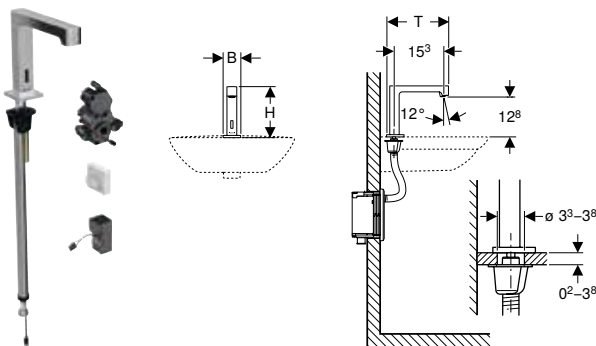

Geberit Brenta washbasin tap, deck-mounted, mains operation, for concealed function box

Application purposes

- For installation in washbasins or washtops
- For installation in Geberit installation elements for washbasins, deck-mounted tap with concealed function box
- For installation in Geberit installation sets for electronic washbasin taps, deck-mounted, with concealed function box
- For connecting cold and hot water (only for model with mixer or thermostatic mixer)
- For connecting cold or mixed water (only for model without mixer)
- Suitable for use with stainless steel sinks
- Model without mixer suitable for combination with continuous flow heater, see technical data sheet "Washbasin taps with continuous flow heaters"

Technical data

Degree of protection	IPX4
Nominal voltage	110–240 V AC
Mains frequency	50–60 Hz
Operating voltage	4.5 V DC
Operating pressure	0.5–10 bar
Recommended operating pressure with thermostatic mixer	0.5–5 bar
Recommended operating pressure with thermostatic mixer	50–500 kPa
Differentiated pressure CW/WW max.	1.5 bar
Water test pressure max.	16 bar
Test pressure air / inert gas max.	3 bar
Ambient temperature	1–40 °C
Storage temperature	–20 – +70 °C
Water temperature, adjustment range with thermostatic mixer	20–42 °C
Water temperature short-term max.	90 °C
Flow rate at 300 kPa / 3 bar	5 l/min
Interval flush time, factory setting	5 s
Product material	Brass / plastic

Characteristics

- Tap group I in accordance with DIN 4109
- Infrared user detection
- Vandal-resistant
- Temperature presetting via mixer (only for models with mixer or thermostatic mixer)
- Not possible to set just hot water or just cold water (only for model with mixer or thermostatic mixer)
- Thermostat according to EN 1111 (only for model with thermostatic mixer)
- Scald protection by limiting the water temperature to 42 °C (only for models with thermostatic mixer)
- Thermal disinfection according to DVGW W 551 possible
- Functions can be set and queried with the Geberit Service Handy
- Device settings and operation with mobile device via integrated Bluetooth® interface
- Compatible with Geberit Control App
- Wired networkable with Geberit gateway via GEBUS converter
- Wirelessly connectable with Geberit Gateway via Bluetooth®
- Compatible with Geberit Connect
- With integrated check valve
- Functional unit with built-in basket filters
- Components in contact with drinking water lead-free

Scope of delivery

- Washbasin tap with IR sensor and connection hose
- Control electronics
- Functional unit
- Power supply unit
- Tap aerator key
- Fastening material