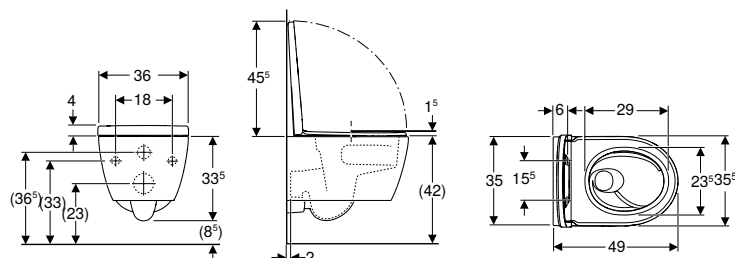

Geberit iCon wall-hung WC set, washdown, small projection, shrouded, TurboFlush, with WC seat

click & scan

Application purposes

- For concealed cisterns
- Suitable for installation in small bathrooms and guest WCs
- For pressure flushing valves

Technical data

Product material	Vitreous china

Scope of delivery

- WC ceramic appliance
- WC seat
- Fastening material

Characteristics

- Wall-hung
- Washdown WC
- Rimless WC ceramic appliance featuring TurboFlush flush technology
- Easy fastening with Easy Fast Fixing (type EFF3)
- Type 1, full flush volume 6 / 5 / 4 l, in accordance with EN 997
- Quick-release hinges, lockable
- Type 2 in accordance with EN 997
- 4 l flush
- Shrouded
- Hidden fastening
- Small projection
- WC seat made of Duroplast
- Overlapping WC lid
- WC seat with EasyMount hinges

Art. no.	Colour / surface	B [cm]	H [cm]	T [cm]	QuickRelease function	Soft-closing mechanism	Fastening
503.048.00.1	white	35.5	33.5	49	Yes, with lockable QuickRelease hinges		yes from above