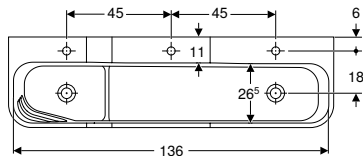

Application purposes

- For children
- For schools, childcare facilities and other educational facilities
- Suitable for children of different age groups
- For playing and learning
- For mounting on solid walls or drywalls
- For mounting on Geberit GIS set for Bambini play and washspace
- To install on Geberit Duofix elements for washbasins

Characteristics

- Three washbasin areas
- Three different heights
- Small projection
- Integrated storage function with slide and haptic area for water play and multi-sensory experience
- Rounded edges for avoiding injuries
- Shockproof
- Scratchproof
- Easy cleaning
- Seamless surface repair

Technical data

Product material	Varicor

Scope of delivery

- Washing trough

Art. no.	Colour / surface	Overflow	Drain	B [cm]	H [cm]	T [cm]
Tap hole: centred, left and right						
502.976.00.1	Washing trough: white alpine / matt	without	left and right	140	30	39
502.976.SX.1 *	Washing trough: white alpine / matt Dekorlinie aussen: light blue / matt Dekorlinie innen: ocean blue / matt	without	left and right	140	30	39
502.976.79.1 *	Washing trough: white alpine / matt Dekorlinie aussen: light green / matt Dekorlinie innen: forest green / matt	without	left and right	140	30	39
502.976.FY.1 *	Washing trough: white alpine / matt Dekorlinie aussen: orange / matt Dekorlinie innen: carmine red / matt	without	left and right	140	30	39

* Order-based production

Can be combined with

- Geberit Bambini washbasin tap, single-lever mixer → p. 841
- Geberit Bambini washbasin tap, battery operation → p. 846
- Geberit Bambini washbasin tap, mains operation → p. 842
- Geberit Bambini washbasin tap, mains operation → p. 844

Accessories

- Assortment overview – Geberit Bambini play and washspaces for deck-mounted taps → p. 827
- Assortment overview – Geberit Bambini play and washspaces for wall-mounted taps → p. 829