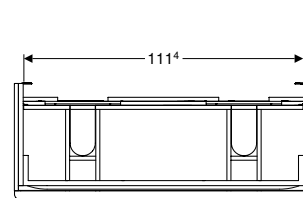

Geberit Smyle cabinet for double washbasin, square design, with two drawers

Technical data

Product material	High-compressed three-layer chipboard
Drawer load max.	20 kg

Scope of delivery

- Cabinet for double washbasin
- Fastening material

Characteristics

- FSC™ C134279 certified
- Wall-hung
- With two drawers
- Opening with handle
- Drawer with soft closing
- Moisture-resistant
- Drawer frame made of metal
- Delivered preassembled

Art. no.	Colour / surface	B	H	T
		[cm]	[cm]	[cm]

Washbasin width: 120 cm

500.356.00.1	Body, Front: white / high-gloss coated Handle: white / matt powder-coated	118.4	61.7	47
500.356.JK.1 *	Body, Front: lava / matt coated Handle: lava / matt powder-coated	118.4	61.7	47
500.356.JL.1 *	Body, Front: sand grey / high-gloss coated Handle: sand grey / matt powder-coated	118.4	61.7	47
500.356.JR.1	Body, Front: hickory / wood-textured melamine Handle: lava / matt powder-coated	118.4	61.7	47

* Order-based production

Can be combined with

- Geberit Smyle double washbasin, square design → p. 670
- Geberit Smyle low cabinet with two drawers → p. 681
- Geberit Option illuminated mirror, square design, lighting on both sides → p. 816
- Geberit Option mirror cabinet with lighting and three doors → p. 820

Accessories

- Accessory overview – Geberit Smyle bathroom furniture → p. 673