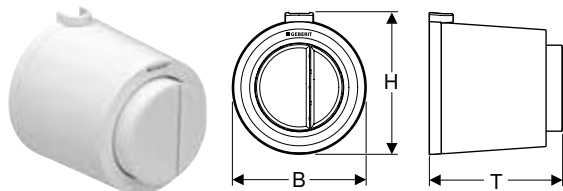

Geberit Type 01 remote flush actuation, round, pneumatic, dual flush, exposed actuator

click & scan

Application purposes

- For pneumatic remote flush actuation of Geberit exposed and concealed cisterns
- For releasing a dual flush
- For solid and drywall construction
- For exposed installation
- For Sigma concealed cisterns 12 cm
- For Omega concealed cisterns 12 cm
- For AP123 exposed cisterns

Characteristics

- Round design
- Actuator buttons protruding
- Can be combined with Geberit actuator plates for single flush, dual flush and stop-and-go flush or Geberit cover plate

Scope of delivery

- Actuator
- Pneumatic flushing device
- Pneumatic hose, length 2 m
- Conduit pipe, length 0.9 m
- Fastening material

Technical data

Actuation force (N) max.	25 N

Art. no.	Colour / surface	Product material	B [cm]	H [cm]	T [cm]
116.048.11.1	white alpine	Plastic	8.5	9	8.5