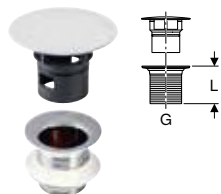

Art. no.	Colour / surface	d, \varnothing [mm]	G ["]	d1, \varnothing [mm]
151.122.21.1	chrome / Glossy	50-56	1 1/4	40

Washbasin connectors

Geberit waste outlet with free outlet and valve cover

click & scan