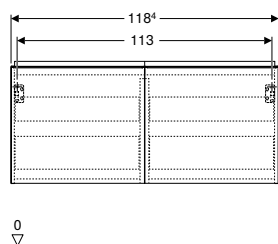

Mix & Match

Geberit Acanto cabinet for double washbasin, with two drawers and two internal drawers

Technical data

Product material	High-compressed three-layer chipboard
Drawer load max.	20 kg

Scope of delivery

- Cabinet for double washbasin
- Fastening material

Characteristics

- FSC™ C134279 certified
- Wall-hung
- With two drawers
- With two internal drawers
- Opening with handle
- Exchangeable handle
- Drawer with soft closing
- Drawer without trap cutout
- Moisture-resistant
- Delivered preassembled

Art. no.	Colour / surface	Mix & Match	B [cm]	H [cm]	T [cm]
Washbasin width: 120 cm					
503.007.01.1	Body, Front: white / high-gloss coated Handle: white / matt powder-coated	Yes	118.4	54.1	47.5
503.007.01.2	Body: white / high-gloss coated Front: white / glossy glass Handle: white / matt powder-coated	Yes	118.4	54.1	47.5
503.007.01.3 *	Body, Front: white / matt coated Handle: white / matt powder-coated	Yes	118.4	54.1	47.5
503.007.JH.1	Body, Front: oak / wood-textured melamine Handle: lava / matt powder-coated	Yes	118.4	54.1	47.5
503.007.JK.1	Body, Front: lava / matt coated Handle: lava / matt powder-coated	Yes	118.4	54.1	47.5
503.007.JK.2	Body: lava / matt coated Front: lava / glossy glass Handle: lava / matt powder-coated	Yes	118.4	54.1	47.5
503.007.JR.1 *	Body, Front: hickory / wood-textured melamine Handle: lava / matt powder-coated	Yes	118.4	54.1	47.5

* Order-based production

Can be combined with

- Geberit Acanto low cabinet with one drawer and one internal drawer → p. 569
- Geberit iCon Light double washbasin → p. 603
- Geberit Acanto double washbasin → p. 556
- Geberit iCon double washbasin → p. 602

Accessories

- Accessory overview – Geberit Acanto bathroom furniture → p. 559

- A Geberit washbasin connector, space-saving model is required for the installation of the base cabinet. See assortment overview washbasin series or online catalogue, washbasin accessories
- Mix & Match: Articles of the same width can be freely combined in the Geberit ONE, Acanto and iCon series