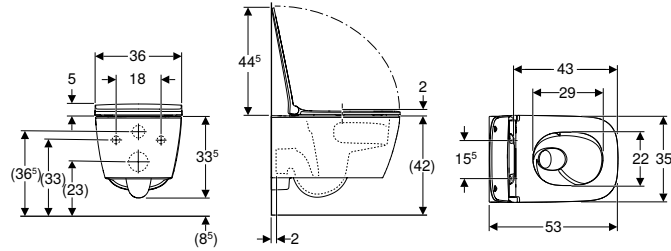

Wall-hung WCs

New

Geberit Smyle set of wall-hung WC, washdown, square, shrouded, TurboFlush, with WC seat, sandwich shape

click & scan

Application purposes

- For concealed cisterns
- For pressure flushing valves

Technical data

Product material	Vitreous china

Scope of delivery

- WC ceramic appliance
- WC seat
- Fastening material

Characteristics

- Wall-hung
- Washdown WC
- Rimless WC ceramic appliance featuring TurboFlush flush technology
- Easy fastening with Easy Fast Fixing (type EFF3)
- Type 1, full flush volume 6 / 5 / 4 l, in accordance with EN 997
- Quick-release hinges, lockable
- 4 l flush
- Shrouded
- Hidden fastening
- Square design
- WC seat made of Duroplast
- Sandwich shape
- WC seat with EasyMount hinges

Art. no.	Colour / surface	B [cm]	H [cm]	T [cm]	QuickRelease function	Soft-closing mechanism	Fastening	Hinge material
503.171.00.1	white	35.5	33.5	53	Yes, with lockable QuickRelease hinges	yes	from above	Stainless steel / plastic

Available as of April 2026