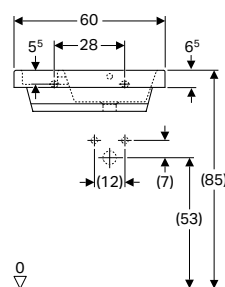

Washbasins for classrooms

Geberit Bambini washbasin with recessed sponge tray

click & scan

Application purposes

- For schools and other educational facilities

Characteristics

- Asymmetrical
- Large shelf surface
- Integrated tray for sponges and cleaning cloths

Technical data

Product material	Fine fireclay

Art. no.	Colour / surface	Tap hole	Overflow	B [cm]	H [cm]	T [cm]	Shelf space
162700000	PO white	right	visible, symmetrical	60	16.3	55	left

PO: Phase out as of December 2026

Accessories

- Geberit dip tube trap for washbasin, horizontal outlet
- Geberit waste outlet with push actuation