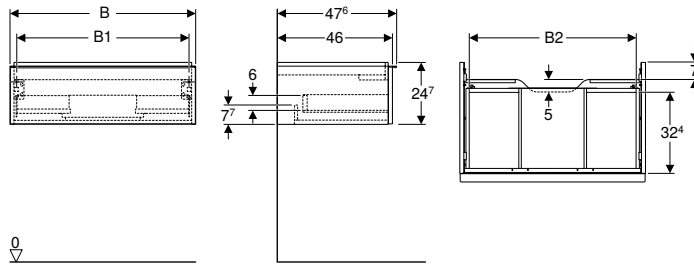

Mix & Match

Geberit iCon cabinet for washbasin, with one drawer

Technical data

Product material	High-compressed three-layer chipboard
Drawer load max.	20 kg

Scope of delivery

- Cabinet for washbasin
- Fastening material

Characteristics

- FSC™ C134279 certified
- Wall-hung
- With one drawer
- Opening with handle
- Exchangeable handle
- Drawer with soft closing
- Drawer without trap cutout
- Moisture-resistant
- Delivered preassembled

Art. no.	Colour / surface	Mix & Match	B [cm]	B1 [cm]	B2 [cm]	H [cm]	T [cm]
Washbasin width: 60 cm							
502.310.01.1	Body, Front: white / high-gloss coated Handle: white / matt powder-coated	Yes	59.2	53.8	51.7	24.7	47.6
502.310.01.2	Body, Front: white / high-gloss coated Handle: chrome / glossy	Yes	59.2	53.8	51.7	24.7	47.6
502.310.01.3 *	Body, Front: white / matt coated Handle: white / matt powder-coated	Yes	59.2	53.8	51.7	24.7	47.6
502.310.JH.1	Body, Front: oak / wood-textured melamine Handle: lava / matt powder-coated	Yes	59.2	53.8	51.7	24.7	47.6
502.310.JK.1	Body, Front: lava / matt coated Handle: lava / matt powder-coated	Yes	59.2	53.8	51.7	24.7	47.6
502.310.JL.1 *	Body, Front: sand grey / high-gloss coated Handle: sand grey / matt powder-coated	Yes	59.2	53.8	51.7	24.7	47.6
502.310.JR.1 *	Body, Front: hickory / wood-textured melamine Handle: lava / matt powder-coated	Yes	59.2	53.8	51.7	24.7	47.6
Washbasin width: 75 cm							
502.311.01.1	Body, Front: white / high-gloss coated Handle: white / matt powder-coated	Yes	74	68.6	66.5	24.7	47.6
502.311.01.2	Body, Front: white / high-gloss coated Handle: chrome / glossy	Yes	74	68.6	66.5	24.7	47.6
502.311.01.3 *	Body, Front: white / matt coated Handle: white / matt powder-coated	Yes	74	68.6	66.5	24.7	47.6
502.311.JH.1	Body, Front: oak / wood-textured melamine Handle: lava / matt powder-coated	Yes	74	68.6	66.5	24.7	47.6
502.311.JK.1	Body, Front: lava / matt coated Handle: lava / matt powder-coated	Yes	74	68.6	66.5	24.7	47.6
502.311.JL.1 *	Body, Front: sand grey / high-gloss coated Handle: sand grey / matt powder-coated	Yes	74	68.6	66.5	24.7	47.6
502.311.JR.1 *	Body, Front: hickory / wood-textured melamine Handle: lava / matt powder-coated	Yes	74	68.6	66.5	24.7	47.6
Washbasin width: 90 cm							
502.312.01.1	Body, Front: white / high-gloss coated Handle: white / matt powder-coated	Yes	88.8	83.4	81.5	24.7	47.6
502.312.01.2	Body, Front: white / high-gloss coated Handle: chrome / glossy	Yes	88.8	83.4	81.5	24.7	47.6
502.312.01.3 *	Body, Front: white / matt coated Handle: white / matt powder-coated	Yes	88.8	83.4	81.5	24.7	47.6
502.312.JH.1	Body, Front: oak / wood-textured melamine Handle: lava / matt powder-coated	Yes	88.8	83.4	81.5	24.7	47.6
502.312.JK.1	Body, Front: lava / matt coated Handle: lava / matt powder-coated	Yes	88.8	83.4	81.5	24.7	47.6
502.312.JL.1 *	Body, Front: sand grey / high-gloss coated Handle: sand grey / matt powder-coated	Yes	88.8	83.4	81.5	24.7	47.6
502.312.JR.1 *	Body, Front: hickory / wood-textured melamine Handle: lava / matt powder-coated	Yes	88.8	83.4	81.5	24.7	47.6

* Order-based production