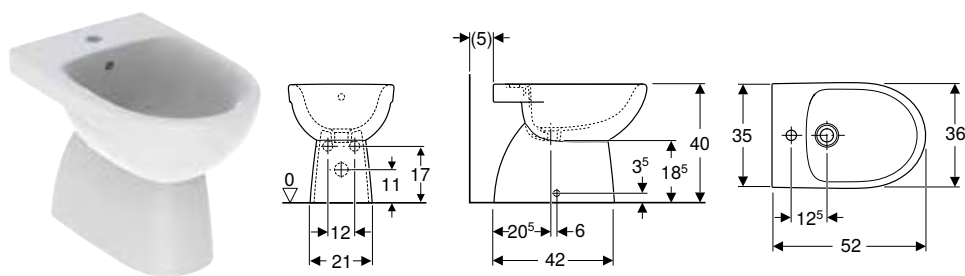

Floor-standing bidets

Geberit Selnova floor-standing bidet, semi-shrouded

click & scan

Technical data

Product material	Vitreous china

Scope of delivery

- Fastening material

Characteristics

- Floor-standing
- Freestanding
- Hidden fastening
- Semi-shrouded

Art. no.	Colour / surface	Overflow	B [cm]	H [cm]	T [cm]
500.288.01.1	white	visible, symmetrical	36	40	52