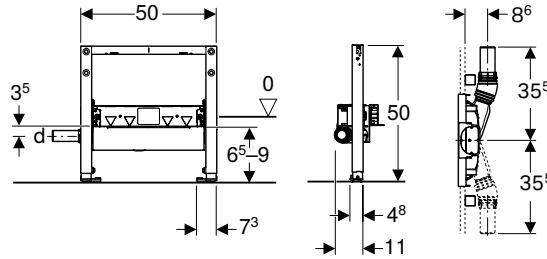

Geberit Duofix element for shower, 50 cm, with CleanWall wall drain, for screed height at inlet 65–90 mm

Application purposes

- For metal and wood frame walls
- For Geberit Duofix system walls
- For installation in room-height pre-walls
- For installation in room-height partition walls
- For drainage of floor-even showers
- For screed height ≥ 65 mm at inlet
- For composite seals

Technical data

Depth of water seal (mm)	30 mm

Scope of delivery

- Straight connector made of PE-HD, $\varnothing 40$ mm
- Protection box cover with integrated outlet sheet
- Fastening material

Characteristics

- 2025 range
- Statically self-supporting frame, protected against corrosion with powder coating
- With pull-out plate for lateral fastening above the element on metal or wood profiles or on Geberit Duofix system studs
- Alternative fastening point for wall anchors
- Rotating foot plates, suitable for installation in U profiles UW 50 and UW 75
- Foot plates that can be mounted in Geberit Duofix system rail without tools, without additional components
- Galvanised non-slip leg supports protected against corrosion
- Adjustable sealing level for tension-free sealing connection
- Premounted sealing fleece
- Sealing fleece, 10 cm circumferential, for connecting sealing systems
- Deviating from the requirements from EN 1253, the depth of water seal is just 30 mm
- Adjustable inlet height of trap
- Panelling thickness 10–40 mm
- Suitable for tile structures on floor 2–26 mm
- Suitable for tile structures on wall 2–35 mm
- Lateral drainage connection

Art. no.	DN	d, $\varnothing$ [mm]	Discharge rate [l/s]	B [cm]	H [cm]	T [cm]
111.593.00.2	40	40	0.4	50	50	11

To order additionally

- Ready-to-fit set

Accessories

- Accessory overview – Geberit Duofix elements for showers and bathtubs → p. 81

- Natural stone tiles in the shower area may discolour