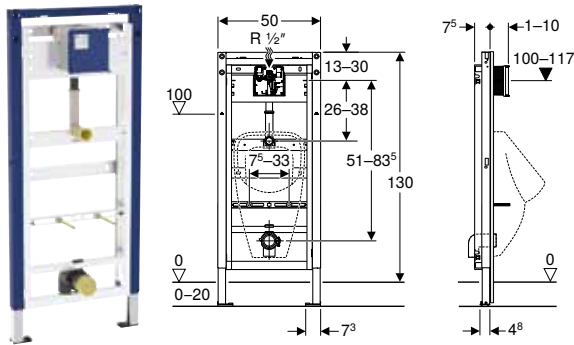

Geberit Duofix element for urinal, 130 cm, universal, for Basic urinal flush control

click & scan

Application purposes

- For metal and wood frame walls
- For installation in part- or room-height prewalls
- For installation in room-height partition walls
- For floor constructions 0–20 cm
- Not suitable for urinals with spray head

Technical data

Flow pressure	1–8 bar
Water test pressure max.	16 bar
Test pressure air / inert gas max.	3 bar
Flow rate at 100 kPa / 1 bar without flow limiter	0.3 l/s
Flow rate at 100 kPa / 1 bar with flow limiter	0.18 l/s

Scope of delivery

- Water supply connection R 1/2"
- Protection box with cover
- Connection pipe between inlet $\varnothing$ 32 mm and urinal, with seal to urinal
- Connection bend made of PE-HD, $\varnothing$ 63 / 50 mm
- Seal $\varnothing$ 57 / 50 mm
- Urinal trap $\varnothing$ 50 mm, with seal on urinal
- Fastening and protection material

Characteristics

- 2025 range
- Statically self-supporting frame, protected against corrosion with powder coating
- Alternative fastening point for wall anchors
- Foot plate depth suitable for installation in U-profiles UW 50
- Foot plates made of plastic
- Galvanised leg supports protected against corrosion
- Water supply connection compatible with MasterFix and MeplaFix
- Elbow connector can be mounted without tools
- Premounted stop valve with throttle
- Protection box for service opening 13.5 x 13.5 cm can be cut to length without tools
- Fastening for inlet $\varnothing$ 32 mm, height-adjustable
- Fastening for connection bend, height-adjustable and sound-absorbing
- Urinal fasteners M8 width- and height-adjustable
- Crossbars with centring marks, adjustable without tools

Art. no.	B [cm]	H [cm]	T [cm]
111.665.00.6	50	130	7.5

Can be combined with

- Geberit Basic urinal flush control with electronic flush actuation, mains operation, actuator plate, square, made of plastic → p. 281
- Geberit Basic urinal flush control with electronic flush actuation, battery operation, actuator plate, square, made of plastic → p. 282

Accessories

- Accessory overview – Geberit Duofix elements for urinals → p. 71