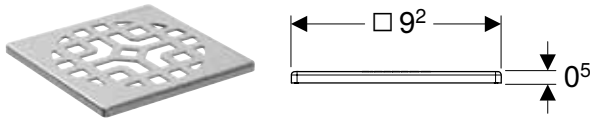

Geberit NeoChinese design grating 10 x 10 cm

click & scan

Technical data

Product material	Stainless steel

Characteristics

- Load-bearing capacity, class H 1.5 (1.5 kN)

Art. no.	Nominal width [cm]	L [cm]	B [cm]	H [cm]
388.115.00.1	10	9.2	9.2	0.5