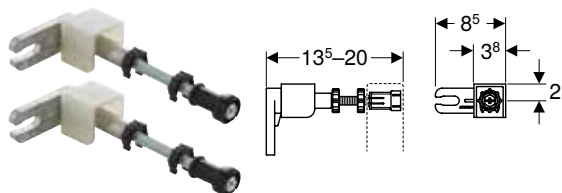

Accessories

Geberit Duofix set of wall anchors for single installation

click & scan

Application purposes

- For fastening Geberit Duofix installation elements in front of drywalls and solid walls
- For placing and fastening panelling in part-height prewall installations

Scope of delivery

- Set of 2 pieces

Characteristics

- Can be adjusted in depth from the front, infinitely variable, with fast adjustment
- Wall fixation 360° rotating
- Threaded rod M10, zinc-plated

Art. no.
111.815.00.1

Accessories

- Geberit Duofix set of wall anchor extensions → p. 91