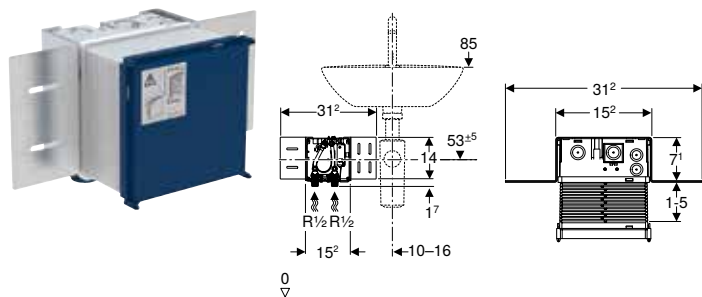

Geberit installation set for Piave and Brenta washbasin taps, deck-mounted, with concealed function box

click & scan

Application purposes

- For Piave and Brenta washbasin taps, deck-mounted, with concealed function box