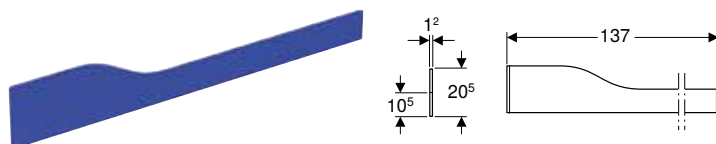

Geberit Bambini decorative cover, front, for play and washspace, for three washbasin taps, lower basin on the right

click & scan

Application purposes

- For Bambini play and washspaces

Technical data

Product material	Varicor

Characteristics

- Shockproof
- Scratchproof
- Easy cleaning
- Seamless surface repair

Scope of delivery

- Decorative cover

Art. no.	Colour / surface
430360016	white alpine / matt