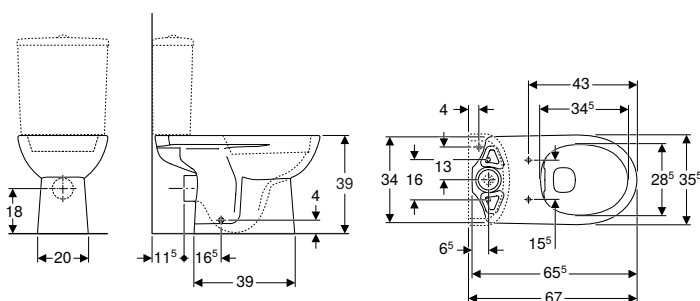

Technical data

Product material	Vitreous china

Scope of delivery

- WC ceramic appliance
- Fastening material

Art. no.	Colour / surface	B	H	T
		[cm]	[cm]	[cm]
500.151.01.1	white	35.5	40	68

To order additionally

- Cistern
- WC seat

Can be combined with

- Geberit Selnova Square exposed cistern, close-coupled, dual flush, bottom water supply connection → p. 724
- Geberit Selnova Square exposed cistern, close-coupled, dual flush, lateral water supply connection → p. 723
- Geberit Selnova exposed cistern, close-coupled, dual flush, bottom water supply connection → p. 753
- Geberit Selnova exposed cistern, close-coupled, dual flush, lateral water supply connection → p. 754
- Geberit Selnova WC seat with hinges made of plastic, fastening from below → p. 751
- Geberit Selnova WC seat, fastening from above → p. 752
- Geberit Selnova WC seat, fastening from below → p. 752

Geberit Selnova floor-standing WC for close-coupled exposed cistern, washdown, horizontal outlet, Rimfree

Application purposes

- For close-coupled exposed cistern

Technical data

Product material	Vitreous china

Characteristics

- Floor-standing
- Washdown WC
- Rimless WC ceramic appliance featuring Rimfree flush technology
- Type 1, full flush volume 6 l, in accordance with EN 997
- Type 2 in accordance with EN 997
- Horizontal outlet

Scope of delivery

- WC ceramic appliance

Art. no.	Colour / surface	B	H	T
		[cm]	[cm]	[cm]
500.283.01.1	P white	35.5	39	65.5

P: Phase out

To order additionally

- Cistern
- WC seat
- Fastening material

Can be combined with

- Geberit Selnova Square exposed cistern, close-coupled, dual flush, bottom water supply connection → p. 724
- Geberit Selnova Square exposed cistern, close-coupled, dual flush, lateral water supply connection → p. 723
- Geberit Selnova exposed cistern, close-coupled, dual flush, bottom water supply connection → p. 753
- Geberit Selnova exposed cistern, close-coupled, dual flush, lateral water supply connection → p. 754
- Geberit Selnova WC seat with hinges made of plastic, fastening from below → p. 751
- Geberit Selnova WC seat, fastening from below → p. 752
- Geberit Selnova WC seat, fastening from above → p. 752

Accessories

- Accessory overview – Geberit Selnova WC ceramic appliance in combination with connection pipes → p. 735