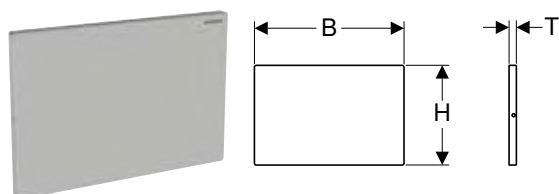

Geberit Sigma cover plate, screwable

click & scan

Application purposes

- For covering the service opening of Sigma concealed cisterns

Scope of delivery

- Mounting frame
- 2 distance bolts
- Set of bolts

Art. no.	Colour / surface	Product material	B [cm]	H [cm]	T [cm]
115.764.FW.1	Brushed, easy-to-clean coated	Stainless steel	24.6	16.4	1.2