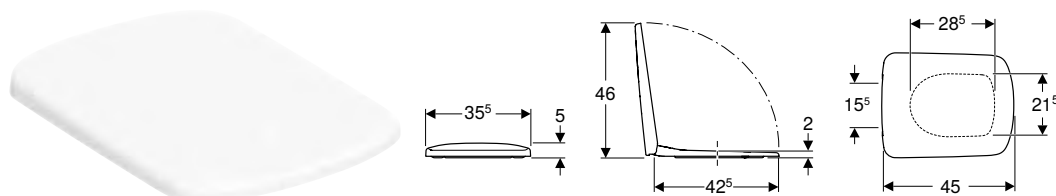

Geberit Selnova Square WC seat, slim design, fastening from above

click & scan

Technical data

Product material	Duroplast
Fastening distance	15.5 cm

Scope of delivery

- WC seat

Characteristics

- Hinges made of metal
- Square design
- Overlapping WC lid

Art. no.	Colour / surface	B [cm]	H [cm]	T [cm]	QuickRelease function	Soft-closing mechanism	Fastening	Hinge material
500.334.01.1	white / glossy	35.5	4.5	45	no	yes	from above	Brass chrome-plated
500.336.01.1	white / glossy	35.5	4.5	45	Yes, with QuickRelease hinges	yes	from above	Brass chrome-plated
500.338.01.1	white / glossy	35.5	4.5	45	no	no	from above	Stainless steel

Can be combined with

- Geberit Selnova Compact wall-hung WC, washdown, small projection, square design → p. 765
- Geberit Selnova Square wall-hung WC, square, washdown, Rimfree → p. 719
- Geberit Selnova Square wall-hung WC, square, washdown → p. 719
- Geberit Selnova Square floor-standing WC, square, washdown, back-to-wall, horizontal or vertical outlet, semi-shrouded, Rimfree → p. 720
- Geberit Selnova Square floor-standing WC for close-coupled exposed cistern, washdown, back-to-wall, horizontal or vertical outlet, semi-shrouded, Rimfree → p. 720
- Geberit Selnova Square floor-standing WC for close-coupled exposed cistern, washdown, horizontal outlet, semi-shrouded, Rimfree → p. 721