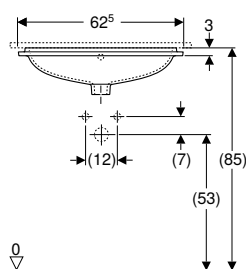

Geberit VariForm under-countertop washbasin, elliptic

click & scan

Application purposes

- For mounting on washtops from below

Technical data

Product material	Vitreous china

Characteristics

- Elliptic
- Easy to mount thanks to provided cutout template

Scope of delivery

- Fastening material
- Template

Art. no.	Colour / surface	Tap hole	Overflow	H [cm]	T [cm]

B / width: 62.5 cm

500.756.01.2	white	without	visible, symmetrical	18	49
500.758.01.2 *	white	without	without	18	49

* Order-based production

Accessories

- Geberit waste outlet with free outlet and valve cover
- Geberit waste outlet with free outlet, screen