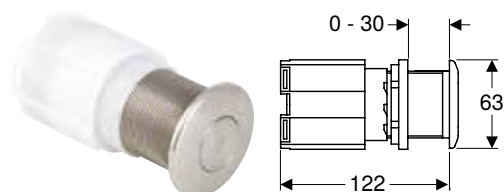

Geberit pneumatic WC flush control, single flush, with locked nuts, for furniture

click & scan

Application purposes

- For pneumatic remote flush actuation of Geberit exposed and concealed cisterns
- For pneumatic remote control flush actuation of Geberit low-height concealed cisterns
- For single flush
- For drywall construction
- For concealed installation
- For Sigma concealed cisterns 12 cm
- For Omega concealed cisterns 12 cm
- For AP123 exposed cisterns
- For bathroom furniture
- For wall thicknesses of max. 30 mm

Technical data

Actuation force (N) max.	25 N

Characteristics

- Actuator made of stainless steel
- Can be combined with Geberit actuator plates for single flush, dual flush and stop-and-go flush or Geberit cover plate
- Round design

Scope of delivery

- Actuator
- Pneumatic flushing device
- Pneumatic hose, length 2 m

Art. no.	Colour / surface	Product material
115.947.00.1	stainless steel	Stainless steel
115.947.21.1	chrome / glossy	Stainless steel