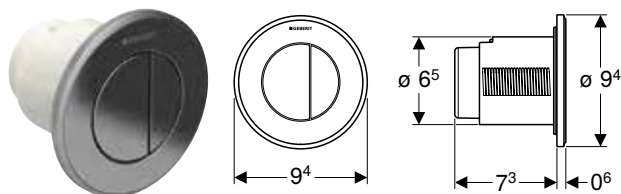

Geberit Type 10 remote flush actuation, round, pneumatic, dual flush, concealed actuator

click & scan

Application purposes

- For pneumatic remote flush actuation of Geberit exposed and concealed cisterns
- For releasing a dual flush
- For solid and drywall construction
- For concealed installation
- For Sigma concealed cisterns 12 cm
- For Omega concealed cisterns 12 cm
- For AP123 exposed cisterns

Characteristics

- Round design
- Can be combined with Geberit actuator plates for single flush, dual flush and stop-and-go flush or Geberit cover plate

Scope of delivery

- Actuator
- Pneumatic flushing device
- Pneumatic hose, length 2 m
- Conduit pipe, length 1.7 m
- Flush-mounting box with protection cover
- Fastening material

Technical data

Actuation force (N) max.	25 N

Art. no.	Colour / surface	Product material
116.055.16.1	Button, Collar: black matt / easy-to-clean coated Design ring/-s: black / glossy	Plastic
116.055.DW.1	Button, Collar: black / glossy Design ring/-s: black matt	Plastic
116.055.JQ.1	Button, Collar: chrome / matt, easy-to-clean coated Design ring/-s: chrome / glossy	Plastic
116.055.KH.1	Button, Collar: chrome / glossy Design ring/-s: chrome / matt	Plastic
116.055.KJ.1	Button, Collar: white alpine / glossy Design ring/-s: chrome / glossy	Plastic
116.055.KK.1	Button, Collar: white alpine / glossy Design ring/-s: gold-coloured / glossy	Plastic
116.055.KM.1	Button, Collar: black / glossy Design ring/-s: chrome / glossy	Plastic