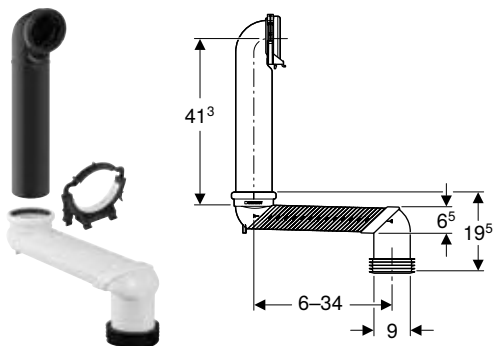

Geberit S-bend set for wall-hung WC

click & scan

Application purposes

- For connecting wall-hung WCs to floor drains

Scope of delivery

- Straight connector made of PE-HD, $\varnothing$ 90 mm
- S-bend made of ABS, $\varnothing$ 90 mm
- Pipe bracket
- Sleeve made of EPDM, $\varnothing$ 90 / 110 mm
- Adhesive

Art. no.

131.088.29.1

- This product is supplied with the Tangit ABS special adhesive. This consumable contains classified hazardous substances. Information, instructions and measures for handling hazardous substances safely can be found at <https://www.geberit-global.com>.

Geberit outlet mounting box

click & scan

Application purposes

- For connecting Geberit AquaClean Tuma shower toilets in combination with Geberit DuoFresh module
- For connecting Geberit AquaClean Sela WC complete solutions using fixed connections
- For connecting Geberit AquaClean Tuma WC complete solutions in combination with Geberit Sigma10 und Sigma80 actuator plates
- For connecting Geberit AquaClean Alba WC complete solutions in combination with Geberit DuoFresh module
- For connecting Geberit AquaClean Alba WC complete solutions in combination with Geberit Sigma10 and Sigma80 actuator plates
- For connecting Geberit Monolith Plus sanitary modules using a fixed connection
- For connecting Geberit Monolith Plus sanitary modules in combination with Geberit AquaClean Mera/Sela/Alba/Tuma using a fixed connection
- For connecting an odour extraction unit

Technical data

Degree of protection	IP66

Characteristics

- Cover with screw connection

Scope of delivery

- 3 grommets
- 3 terminals
- 2 hook-and-loop strip

Art. no.

242.837.00.1