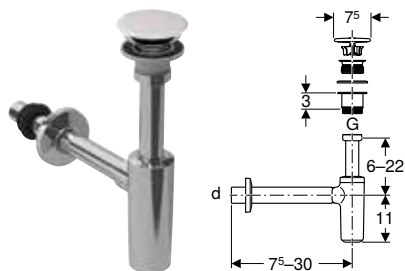

Dip tube traps for washbasins

Washbasin drain with siphon, valve cover and sleeve, horizontal outlet, for Geberit ONE washbasin, vertical outlet

Application purposes

- For washbasins
- For connecting washbasins with drilling hole Ø 46 mm
- For washbasins with material thickness 15-20 mm near the waste outlet

Technical data

Depth of water seal (mm)	75 mm

Characteristics

- Quality-monitored in accordance with EN 274-3
- Corrosion-resistant
- Horizontal outlet

Scope of delivery

- Waste outlet
- Seal
- Sleeve made of EPDM
- Valve cover made of sanitary ceramic
- Wall collar

Art. no.	Colour / surface	d, Ø [mm]	AB [mm]	L [cm]	h [cm]
151.019.01.1	white / Bright chrome-plated	32	15-20	7.5-30	6-22

- For washbasins with material thickness of 8-15 mm in the waste outlet area, the flat gasket art. no. 245.413.00.1 must also be used