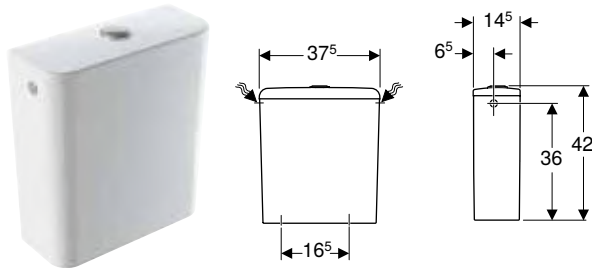

Exposed cisterns

Exposed cisterns for WCs, made of sanitary ceramic

Geberit Smyle exposed cistern, close-coupled, square design, dual flush, lateral water supply connection

click & scan

Application purposes

- For close-coupled installation
- For water supply connections 3/8"

Technical data

Flush volume, factory setting	6 l / 3 l
Flush volume large, adjustment range	4 l / 6 l
Flush volume small, adjustment range	2.6 l / 4 l
Product material	Vitreous china

Characteristics

- Dual flush
- Water supply connection on the left/right

Scope of delivery

- Mechanism

Art. no.	Colour / surface	B [cm]	H [cm]	T [cm]
500.221.01.1	white	37.5	42	14.5

Can be combined with

- Geberit Smyle floor-standing WC for close-coupled exposed cistern, washdown, semi-shrouded, Rimfree → p. 690