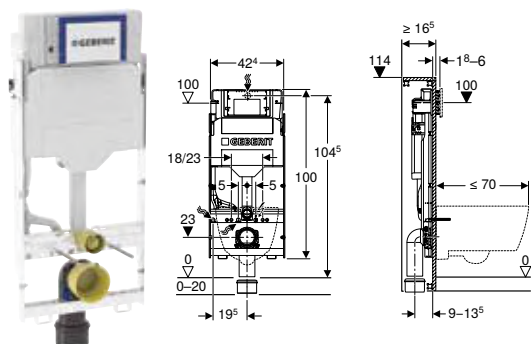

Geberit GIS element for wall-hung WC, 114 cm, with Sigma concealed cistern 12 cm

click & scan

Application purposes

- For installation in Geberit GIS support systems for prewalls, partition walls or freestanding walls
- Suitable for barrier-free construction
- For floor constructions 0–20 cm
- For wall-hung WCs

Technical data

Flow pressure	0.1–10 bar
Flush volume, factory setting	6 l / 3 l
Flush volume large, adjustment range	4 l / 4.5 l / 6 l / 7.5 l
Flush volume small, adjustment range	2–4 l
Flow rate at 300 kPa / 3 bar	0.16 l/s
Product material	Steel
Height-adjustable	Yes

Characteristics

- 2025 range
- Frame, zinc-plated
- Frame with four quick-action fasteners
- Infinitely variable height adjustment in Geberit GIS structure
- Frame for wall-hung WCs with connection dimensions as per EN 33 and projection up to 70 mm
- Connection bend can be mounted without tools at different depths, adjustable range 45 mm
- Geberit Sigma concealed cistern 12 cm, fully insulated against condensation
- For front actuation, suitable for single, dual and stop-and-go flushes
- Immediate post flush possible with factory setting
- Tool-free installation and maintenance work on concealed cistern
- Water supply connection on the rear or top centre
- Protection box for service opening, can be cut to length, protects against moisture and dirt
- With conduit pipe for feed pipe for Geberit AquaClean shower toilets and for connection cable
- Fastening for electrical connection and Power & Connect Box

Scope of delivery

- Water supply connection R 1/2", compatible with MasterFix and MeplaFix, with integrated angle stop valve and hand wheel
- Protection box for service opening
- Connection set for WC, $\varnothing$ 90 mm
- Connection bend 90° made of PE-HD, $\varnothing$ 90 mm
- Adapter socket made of PE-HD, $\varnothing$ 90 / 110 mm
- Fastening and protection material

Art. no.	B [cm]	H [cm]	T [cm]	T1 [cm]
461.311.00.6	42.4	114	16.5	19.5

Accessories

- Accessory overview – Geberit GIS elements for WCs → p. 110

- Actuator plate has to be ordered separately