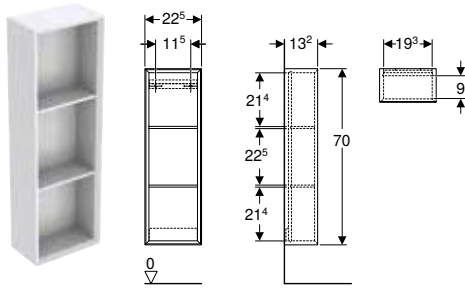

Geberit shelf unit, rectangular

click & scan

Application purposes

- For Geberit ONE, Acanto and iCon series

Technical data

Product material	High-compressed three-layer chipboard

Scope of delivery

- High-level cabinet
- Fastening material

Characteristics

- FSC™ C134279 certified
- Wall-hung
- Hidden fastening
- With two fixed shelves
- Moisture-resistant
- Delivered preassembled

Art. no.	Colour / surface	H [cm]	T [cm]

B / width: 22.5 cm

502.320.01.1	white / high-gloss coated	70	13.2
502.320.01.3 *	white / matt coated	70	13.2
502.320.JH.1	oak / wood-textured melamine	70	13.2
502.320.JK.1	lava / matt coated	70	13.2
502.320.JL.1 *	sand grey / high-gloss coated	70	13.2
502.320.JR.1 *	hickory / wood-textured melamine	70	13.2

* Order-based production