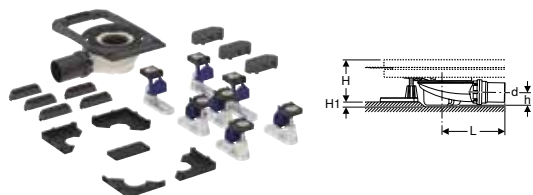

Geberit Duofix shower drain with seven short feet, integrated for CleanFloor30 shower surface, depth of water seal 50 mm

click & scan

Application purposes

- For drainage of Geberit CleanFloor30 shower surfaces, integrated
- For floor constructions up to finished floor level 10–14.5 cm
- For fastening to Geberit Duofix installation frames for shower surfaces
- For use as floor drain with horizontal outlet

Scope of delivery

- Shower drain $\varnothing$ 90 mm
- Straight connector made of PE-HD
- Feet for installation frame
- 14 Gummiauflagen
- Holder for shower drain
- Assembly clamp
- Fastening screw

Characteristics

- Quality-monitored in accordance with EN 274-3
- Removable trap cup
- Threaded rods can be shortened

Art. no.	DN	d, $\varnothing$ [mm]	H [cm]	H1 [cm]	h [cm]
551.563.00.1	56	56	10–14.5	0.67–2.9	3.3

Available as of April 2026

To order additionally

- Geberit CleanFloor30 integrated shower surface, with sealing fleece
- Geberit Duofix installation frame for shower surfaces