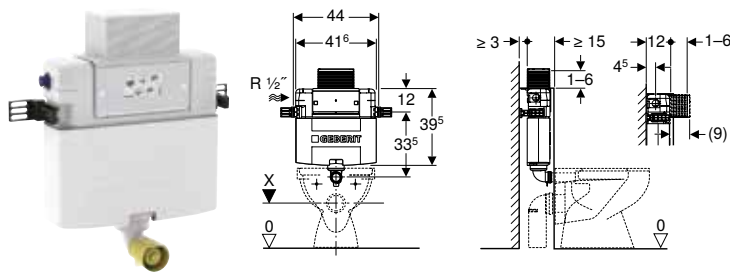

Alpha concealed cisterns

Geberit Alpha concealed cistern 12 cm, 6 / 3 litres, installation height 82 cm

click & scan

Application purposes

- For masonry walls
- For installation in part-height prewall installations
- For floor-standing and wall-hung WCs
- For dual flush

Technical data

Flow pressure	0.1–10 bar
Flush volume, factory setting	6 l / 3 l
Flush volume large, adjustment range	4 l / 4.5 l / 6 l / 7.5 l
Flush volume small, adjustment range	2–4 l
Product material	Plastic

Characteristics

- Adjustable in depth
- Concealed cistern with top or front actuation
- Concealed cistern, fully insulated against condensation
- Immediate post flush possible with factory setting
- Welded flush bend
- Water supply connection on the left or rear left
- Protection box for service opening can be cut to length

Scope of delivery

- Water supply connection R 1/2", compatible with MasterFix and MeplaFix, with integrated angle stop valve and hand wheel
- Protection box for service opening
- Flush bend extension, $\varnothing$ 45 mm
- Protection plug
- 2 fixing brackets
- Fastening material

Art. no.	B [cm]	H [cm]	T [cm]
109.212.00.1	44	39.5	12

- Actuator plate has to be ordered separately