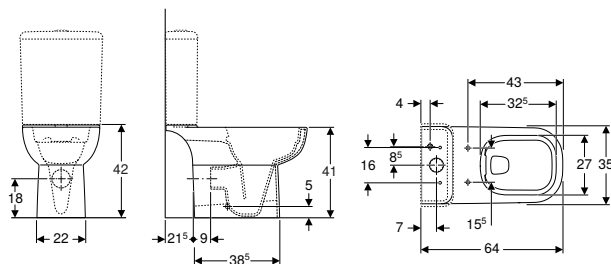

Geberit Smyle floor-standing WC for close-coupled exposed cistern, washdown, semi-shrouded, Rimfree

click & scan

Application purposes

- For close-coupled exposed cistern

Technical data

Product material	Vitreous china

Scope of delivery

- WC ceramic appliance
- Fastening material

Characteristics

- Floor-standing
- Fastening with screw
- Washdown WC
- Rimless WC ceramic appliance featuring Rimfree flush technology
- Type 1, full flush volume 6 l, in accordance with EN 997
- Type 2 in accordance with EN 997
- Multidirectional outlet
- Semi-shrouded
- Hidden fastening

Art. no.	Colour / surface	B	H	T
		[cm]	[cm]	[cm]
500.212.01.1	P white	35	41	64

P: Phase out

To order additionally

- Cistern
- WC seat

Can be combined with

- Geberit Smyle WC seat, rounded edge → p. 691
- Geberit Smyle exposed cistern, close-coupled, square design, dual flush, bottom water supply connection → p. 692
- Geberit Smyle exposed cistern, close-coupled, square design, dual flush, lateral water supply connection → p. 692

Accessories

- Accessory overview – Geberit Smyle WC ceramic appliance in combination with connection pipes → p. 685

- Replaced by art. no. 200460000