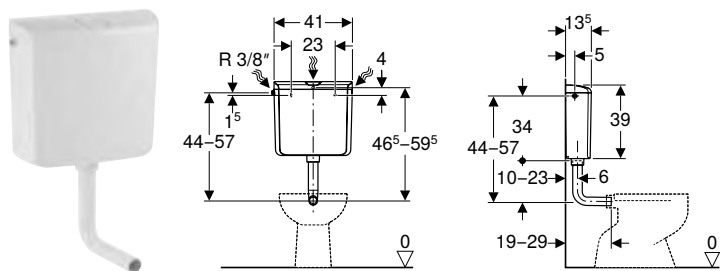

Geberit AP110 exposed cistern, stop-and-go flush

click & scan

Application purposes

- For low level installation

Technical data

Flow pressure	0.1–10 bar
Storage temperature	≤ 40 °C
Flush volume, factory setting	9 l
Flush volume, adjustment range	6 l / 9 l
Product material	ABS

Characteristics

- Low-noise
- Stop-and-go flush
- Insulated against condensation
- Water supply connection on the left/right or rear centre

Scope of delivery

- Reinforced braided hose 3/8"
- Flush bend 90° made of ABS, ø 50 / 44 mm, 23 x 23 cm
- Sleeve made of EPDM, ø 44 / 55 mm
- Fastening material

Art. no.	Colour / surface	B [cm]	H [cm]	T [cm]
136.610.11.1	white alpine	41	39	13.5