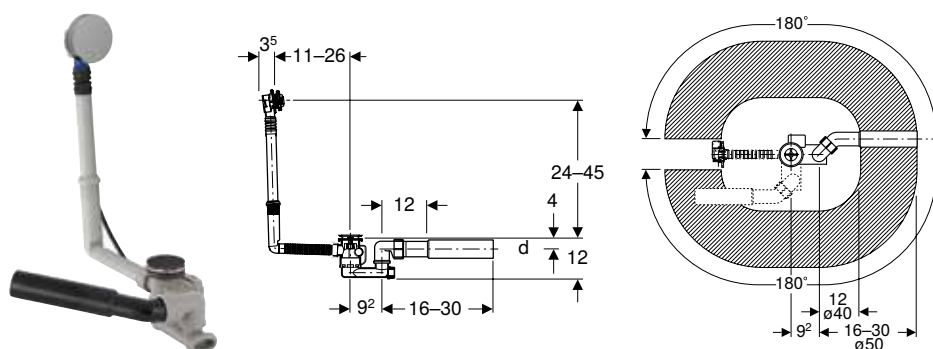

Geberit bathtub drain with turn handle, d52, length 26 cm, with ready-to-fit-set

click & scan

Application purposes

- For bathtubs with valve hole \varnothing 52 mm
- For bathtubs made of steel, plastic or cast iron
- For standard-size bathtubs