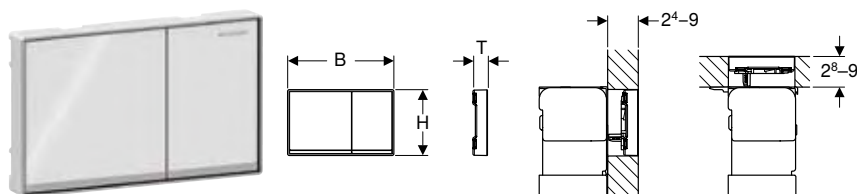

Art. no.	Colour / surface	Product material	B	H	T
			[cm]	[cm]	[cm]
115.080.16.1	Plate, Button: black matt / easy-to-clean coated Design stripes: black / glossy	Plastic	21.2	14.2	1
115.080.DW.1	Plate, Button: black / glossy Design stripes: black matt	Plastic	21.2	14.2	1
115.080.JQ.1	Plate, Button: chrome / matt, easy-to-clean coated Design stripes: chrome / glossy	Plastic	21.2	14.2	1
115.080.JT.1	Plate, Button: white matt / easy-to-clean coated Design stripes: chrome / glossy	Plastic	21.2	14.2	1
115.080.KH.1	Plate, Button: chrome / glossy Design stripes: chrome / matt	Plastic	21.2	14.2	1
115.080.KJ.1	Plate, Button: white / glossy Design stripes: chrome / glossy	Plastic	21.2	14.2	1
115.080.KK.1	Plate, Button: white / glossy Design stripes: gold-coloured / glossy	Plastic	21.2	14.2	1
115.080.KM.1	Plate, Button: black / glossy Design stripes: chrome / glossy	Plastic	21.2	14.2	1

Accessories

- Geberit extension set for Sigma, Omega and Kappa concealed cisterns → p. 206

Geberit Omega60 actuator plate, square, dual flush, surface-even

Application purposes

- For flush actuation with Omega concealed cisterns
- For covering thicknesses 24–90 mm (front actuation)
- For covering thicknesses 28–90 mm (top actuation)

Scope of delivery

- Compensation frame
- 2 spacers
- 2 distance bolts
- 2 actuator rods
- Fastening material

Characteristics

- Top/front actuation
- Surface-even actuation
- Sound-absorbing actuator rods, tool-free fast adjustment

Art. no.	Colour / surface	Product material	B	H	T
			[cm]	[cm]	[cm]
115.081.GH.1	Button: chrome / brushed Design stripes, Frame: chrome / glossy	Die-cast zinc	18.4	11.4	2.5
115.081.JK.1	Button: lava / glossy glass Design stripes: reflective glass Frame: chrome / glossy	Die-cast zinc / glass	18.4	11.4	2.5
115.081.JL.1	Button: sand grey / glossy glass Design stripes: reflective glass Frame: chrome / glossy	Die-cast zinc / glass	18.4	11.4	2.5
115.081.SI.1	Button: white / glossy glass Design stripes: reflective glass Frame: chrome / glossy	Die-cast zinc / glass	18.4	11.4	2.5
115.081.SJ.1	Button: black / glossy Design stripes: reflective glass Frame: chrome / glossy	Die-cast zinc / glass	18.4	11.4	2.5

Accessories

- Geberit cover frame for Omega60 actuator plate, square → p. 202