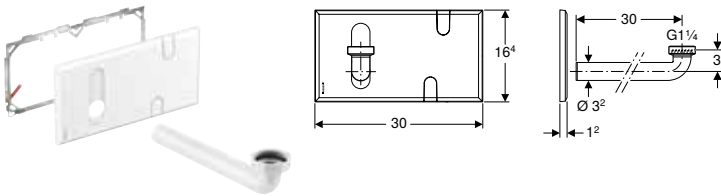

Geberit cover plate for concealed function box and concealed trap

click & scan

Application purposes

- For covering the service opening of Geberit washbasin taps with concealed function box and concealed trap
- Exclusively suitable for use with Geberit Duofix

Scope of delivery

- Cover plate
- Mounting frame
- Connection bend, $\varnothing$ 32 mm
- Flat gasket
- Fastening material

Technical data

Product material	Plastic

Art. no.	Colour / surface	L [cm]	B [cm]	T [cm]
116.426.11.1	white alpine	30	16.4	1.2