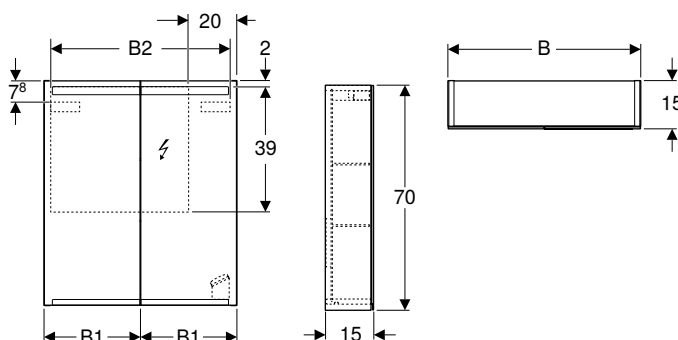

Art. no.	Colour / surface	B1	B2	H	T	Protection class	Power consumption [W]	Luminous flux [lm]
		[cm]	[cm]	[cm]	[cm]			
B / width: 50 cm								
500.257.00.1	Body: white / melamine-covered Interior door, exterior door: mirrored	46.8	24.7	67.7	18	I	9	1170
B / width: 56 cm								
500.258.00.1	Body: white / melamine-covered Interior door, exterior door: mirrored	52.8	27.7	67.7	18	I	10	1300
B / width: 60 cm								
500.273.00.1	Body: white / melamine-covered Interior door, exterior door: mirrored	56.8	29.7	67.7	18	I	11	1430

Accessories

- Geberit magnetic holder → p. 516
- Geberit magnifying mirror → p. 516

Geberit Option mirror cabinet with lighting and two doors

click & scan

Technical data

Degree of protection	IP44
Nominal voltage	230 V AC
Mains frequency	50 Hz
Operating voltage	12 V DC
Output voltage	12 V DC
Product material	High-compressed three-layer chipboard
Light source energy efficiency class	F
Light colour	4200 K
Service life of LED lighting	60000 h
Colour Rendering Index min.	80

Scope of delivery

- Mirror cabinet
- 2 glass shelves
- Fastening material

Characteristics

- Suitable for all bathroom series
- FSC™ C134279 certified
- LED lighting
- Indirect lighting
- Touch-sensor switch for the upper light
- Touch-sensor switch for the bottom light
- Orientation light can be deactivated
- Power socket
- Mirrored body
- With two doors
- Doors mirrored on both sides
- Movable glass shelves
- Opening with recessed handle
- Moisture-resistant

Art. no.	Colour / surface	B1	B2	H	T	Protection class	Power consumption [W]	Luminous flux [lm]
		[cm]	[cm]	[cm]	[cm]			
B / width: 60 cm								
500.582.00.1	Body, Interior door, exterior door: mirrored	29.8	54.2	70	15	I	9.65	935
B / width: 75 cm								
500.205.00.1	Body, Interior door, exterior door: mirrored	37.3	69.6	70	15	I	12.35	1190
B / width: 90 cm								
500.583.00.1	Body, Interior door, exterior door: mirrored	44.8	84.2	70	15	I	15.05	1445

Accessories

- Geberit magnetic holder → p. 516
- Geberit magnifying mirror → p. 516