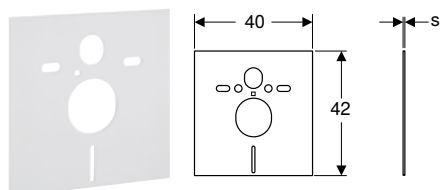

Geberit sound insulation set for wall-hung WC

click & scan

Application purposes

- For structure-borne sound insulation of WCs and bidets
- For WCs and bidets with fastening distance 18 or 23 cm

Scope of delivery

- 2 washers
- 2 sound insulation sleeves
- Sound insulation mat

Art. no.

s
[mm]

156.050.00.1

6