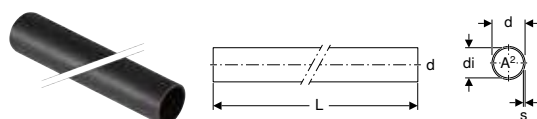

Flush bend extensions

Geberit flush bend extension

click & scan

Application purposes

- For extending inlet connection pieces with sleeve
- For overflow pipe cone

Technical data

Product material	PE-HD