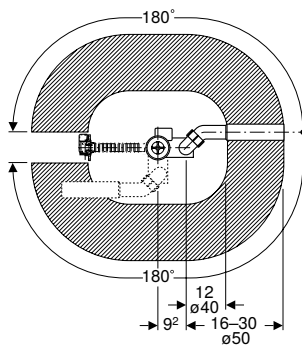

With waste plugs

Geberit bathtub drain with waste plug, d52, with ready-to-fit-set

click & scan

Application purposes

- For bathtubs with valve hole $\varnothing$ 52 mm
- For bathtubs made of steel, plastic or cast iron
- For standard-size bathtubs

Technical data

Overflow discharge rate	0.6 l/s
Depth of water seal (mm)	50 mm

Characteristics

- Quality-monitored in accordance with EN 274-3
- With overflow
- Double-sided seals on drain and overflow
- Overflow head with extendible mount can be fastened

Scope of delivery

- Ready-to-fit set
- Ball chain
- Waste outlet
- Trap
- Connection bend made of PE-HD, $\varnothing$ 40 / 50 mm
- Fastening material

Art. no.	Colour / surface	DN	d, $\varnothing$ [mm]	Discharge rate [l/s]
150.017.00.6	Cover plate: chrome / Glossy	40 / 50	40 / 50	0.8