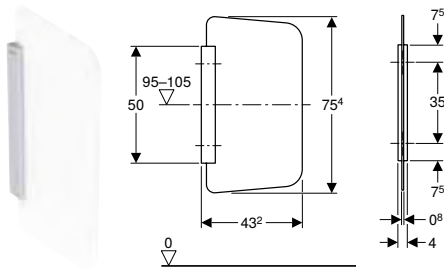

Urinals

Urinal divisions

Urinal divisions made of sanitary ceramic

Urinal divisions made of glass

Geberit urinal division, glass

click & scan

Application purposes

- For mounting on solid walls or drywalls

Technical data

Product material	ESG (toughened safety glass)

Characteristics

- Partition wall made of glass, satinised on both sides
- Corrosion-resistant bracket
- Brushed and anodised bracket surface
- Covered installation

Scope of delivery

- Cover
- Wall-mounted holder
- Fastening material

Art. no.	Colour / surface	L [cm]	B [cm]	H [cm]
115.205.CD.1	anthracite	43.2	4	75.4
115.205.TD.1	white	43.2	4	75.4
115.211.CD.1	anthracite / satinised	43.2	4	75.4
115.211.TD.1	white / satinised	43.2	4	75.4
115.211.TF.1	umber / satinised	43.2	4	75.4