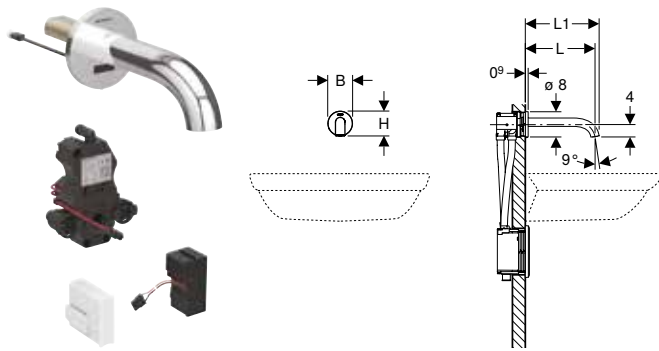

Taps

Washbasin taps
Wall-mounted, mains operation

Wall-mounted, mains operation

Geberit Piave washbasin tap, wall-mounted, mains operation, for concealed function box

click & scan

Application purposes

- For installation in Geberit elements for washbasins, wall-mounted tap with concealed function box
- For connecting cold and hot water (only for model with mixer or thermostatic mixer)
- For connecting cold or mixed water (only for model without mixer)
- Suitable for use with stainless steel sinks
- Model without mixer suitable for combination with continuous flow heater, see technical data sheet "Washbasin taps with continuous flow heaters"
- For panelling thickness 10–50 mm

Technical data

Degree of protection	IPX4
Nominal voltage	110–240 V AC
Mains frequency	50–60 Hz
Operating voltage	4.5 V DC
Operating pressure	0.5–10 bar
Recommended operating pressure with thermostatic mixer	0.5–5 bar
Recommended operating pressure with thermostatic mixer	50–500 kPa
Differentiated pressure CW/WW max.	1.5 bar
Water test pressure max.	16 bar
Test pressure air / inert gas max.	3 bar
Ambient temperature	1–40 °C
Storage temperature	-20 – +70 °C
Water temperature, adjustment range with thermostatic mixer	20–42 °C
Water temperature short-term max.	90 °C
Flow rate at 300 kPa / 3 bar	5 l/min
Interval flush time, factory setting	5 s
Product material	Brass / plastic

Characteristics

- Tap group I in accordance with DIN 4109
- Infrared user detection
- Vandal-resistant
- Temperature presetting via mixer (only for models with mixer or thermostatic mixer)
- Not possible to set just hot water or just cold water (only for model with mixer or thermostatic mixer)
- Thermostat according to EN 1111 (only for model with thermostatic mixer)
- Scald protection by limiting the water temperature to 42 °C (only for models with thermostatic mixer)
- Thermal disinfection according to DVGW W 551 possible
- Functions can be set and queried with the Geberit Service Handy
- Device settings and operation with mobile device via integrated Bluetooth® interface
- Compatible with Geberit Control App
- Wired networkable with Geberit gateway via GEBUS converter
- Wirelessly connectable with Geberit Gateway via Bluetooth®
- Compatible with Geberit Connect
- With integrated check valve
- Functional unit with built-in basket filters
- Components in contact with drinking water lead-free

Scope of delivery

- Washbasin tap
- IR sensor with connection cable
- Control electronics
- Functional unit
- Power supply unit
- Tap aerator key
- Fastening material