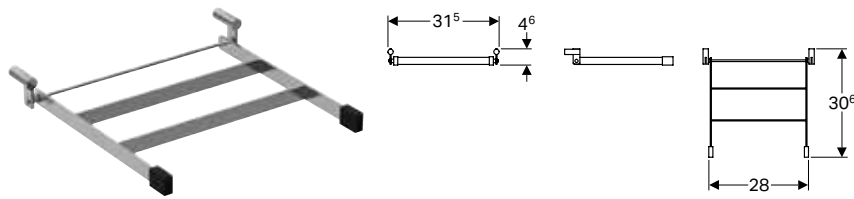

Art. no.	Colour / surface	Overflow	B [cm]	H [cm]	T [cm]
201680600	white / KeraTect	without	40	37	49

Accessories

Geberit Publica hinged grating with buffers

[click & scan](#)

Application purposes

- For Publica cleaner sink