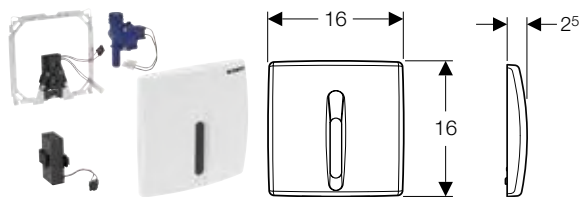

Geberit Basic urinal flush control with electronic flush actuation, battery operation, actuator plate, square, made of plastic

click & scan

Application purposes

- For automatic flush actuation of urinals

Technical data

Battery type	Alkaline (1.5 V AA)
Degree of protection	IP45
Operating voltage	3 V DC
Flow pressure	1–8 bar
Water test pressure max.	16 bar
Storage temperature	-20 – +70 °C
Detection time, factory setting	7 s
Flush time, adjustment range	1–15 s
Flush time, factory setting	7 s

Characteristics

- Cover plate with securing bar
- Adjustable interval flush
- Preflush can be set
- Device settings and operation with mobile device via integrated Bluetooth® interface
- Compatible with Geberit Control App
- Warning when the battery is low
- Valve-closing function when battery is flat
- Functions can be set and queried with the Geberit Service Handy
- Components in contact with drinking water lead-free

Scope of delivery

- Cover plate with IR window
- Mounting frame
- Infrared control
- Solenoid valve
- 2 alkaline manganese batteries type AA 1.5 V
- Fastening material

Art. no.	Colour / surface	Product material	Power consumption [W]
115.818.11.5	white alpine	Plastic	≤ 0.5
115.818.46.5	chrome / matt	Plastic	≤ 0.5

Can be combined with

- Geberit installation set for Basic urinal flush control → p. 290
- Geberit installation set with flush bend and flush bend extension, for Basic urinal flush control → p. 290
- Geberit Duofix element for urinal, 130 cm, universal, for Basic urinal flush control → p. 76

- Only compatible with art. no. 115.801.00.5, 111.665.00.5 and 115.985.00.5