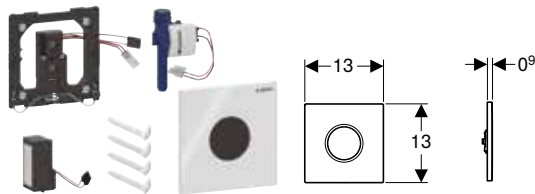

Concealed

With electronic flush actuation, mains operation

Geberit urinal flush control with electronic flush actuation, mains operation, Type 01 cover plate, round

click & scan

Application purposes

- For automatic flush actuation of urinals

Technical data

Degree of protection	IP45
Nominal voltage	110–240 V AC
Mains frequency	50–60 Hz
Operating voltage	4.5 V DC
Flow pressure	1–8 bar
Water test pressure max.	16 bar
Test pressure air / inert gas max.	3 bar
Flow rate at 100 kPa / 1 bar without flow limiter	0.3 l/s
Flow rate at 100 kPa / 1 bar with flow limiter	0.18 l/s
Interval flush time, factory setting	5 s
Detection time, factory setting	7 s
Flush time, adjustment range	1–15 s
Flush time, factory setting	7 s

Characteristics

- Cover plate with securing bar
- Water-saving hybrid mode can be set
- Adjustable interval flush
- Preflush can be set
- Power failure control unit
- Valve-closing function when power fails
- Functions can be set and queried with the Geberit Service Handy
- Device settings and operation with mobile device via integrated Bluetooth® interface
- Compatible with Geberit Control App
- Wired networkable with Geberit gateway via GEBUS converter
- Wirelessly connectable with Geberit Gateway via Bluetooth®
- Compatible with Geberit Connect
- Flush volume can be reduced to 0.5 l per flush with regulating screw of installation set
- Tap group II in accordance with DIN 4109
- Components in contact with drinking water lead-free

Scope of delivery

- Type 01 cover plate, IR window, round
- Mounting frame
- Infrared control, premounted on mounting frame
- Solenoid valve
- Power supply unit
- Fastening material

Art. no.	Colour / surface	Product material	Power consumption [W]
116.021.11.5	Plate: white / glossy	Die-cast zinc	≤ 0.5
116.021.21.5	Plate: chrome / glossy	Die-cast zinc	≤ 0.5
116.021.DW.5	Plate: black / glossy	Die-cast zinc	≤ 0.5
116.021.JQ.5	Plate: chrome / matt, easy-to-clean coated	Die-cast zinc	≤ 0.5

Can be combined with

- Geberit installation set with flush pipe, for urinal flush control, universal → p. 288
- Geberit installation set with nipple made of brass, for urinal flush control, universal → p. 289
- Geberit Duofix element for urinal, 112–130 cm, universal → p. 72
- Geberit Duofix element for urinal, 112–130 cm, universal, for spray head → p. 73
- Geberit GIS element for urinal, 114 cm, universal → p. 120
- Geberit GIS element for urinal, 114 cm, universal, for spray head → p. 121
- Geberit Kombifix element for urinal, 109–127 cm, universal → p. 27
- Geberit Kombifix element for urinal, 109–127 cm, universal, for spray head → p. 28