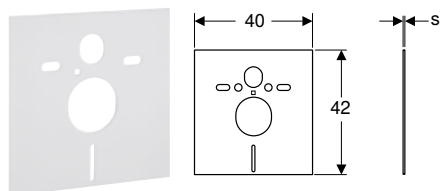

Geberit sound insulation set for wall-hung WC

click & scan

Application purposes

- For structure-borne sound insulation of WCs and bidets
- For WCs and bidets with fastening distance 18 or 23 cm

Scope of delivery

- 2 washers
- 2 sound insulation sleeves
- Sound insulation mat

Art. no.

s
[mm]

156.050.00.1

6