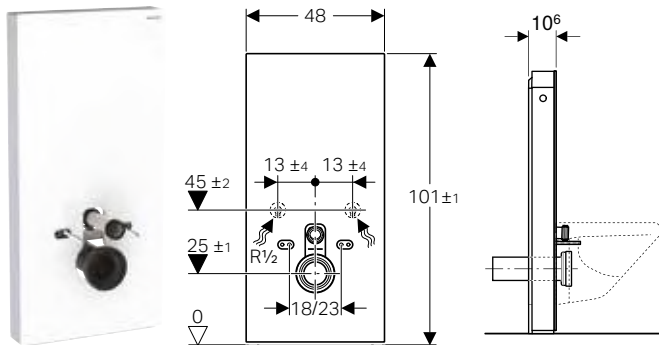

Sanitary modules for WCs

For wall-hung WCs

Geberit Monolith sanitary module for wall-hung WC, 101 cm, front cladding made of glass

click & scan

Application purposes

- For renovations, conversions and new buildings
- For wall inlets with inlet height > 23 cm
- For replacing low-level exposed cisterns
- For replacing wall-hung WCs with close-coupled exposed cistern
- For Geberit AquaClean WC complete solutions
- For connecting Geberit AquaClean WC enhancement solutions, with accessories
- For mounting on finished floors
- For installation in front of drywalls or solid walls
- For compensating the offset between WC connections and wall drains using a stepped straight connector for wall-hung WCs

Technical data

Flow pressure	0.1–10 bar
Flush volume, factory setting	6 l / 3 l
Flush volume large, adjustment range	4.5 l / 6 l
Small flush volume	3 l

Characteristics

- Dual flush
- Compensation of dimensional tolerances possible
- Height-adjustable up to 7 cm
- Fastening height WC ceramic appliance 35 ± 1 cm
- Cistern, fully insulated against condensation
- Side cladding made of aluminium brushed
- Self-supporting
- Adjustable flush volume
- Water supply connection on the bottom
- Water supply connection on the left/right possible with accessories

Scope of delivery

- Water supply connection set with 2 angle stop valves, 1/2"
- Flush bend extension 160 mm
- Sleeve made of EPDM, $\varnothing 44 / 55$ mm
- Straight connector made of PE-HD, $\varnothing 90$ mm
- Adapter socket made of PE-HD, $\varnothing 90 / 110$ mm
- 2 threaded rods M12
- Sound insulation set
- Base cover
- Fastening material for drywall
- Fastening material

Art. no.	Colour / surface	B [cm]	H [cm]	T [cm]
131.021.JK.5	Front: lava / glass Side cladding: black / brushed aluminium	48	101	10.6
131.021.JL.5	Front: sand grey / glass Side cladding: brushed aluminium	48	101	10.6
131.021.SI.5	Front: white / glass Side cladding: brushed aluminium	48	101	10.6
131.021.SJ.6	Front: black / glass Side cladding: black / brushed aluminium	48	101	10.6
131.021.SL.5	Front: mint / glass Side cladding: brushed aluminium	48	101	10.6
131.021.CD.5	N Front: black / Glass satinised Side cladding: black / brushed aluminium	48	101	10.6
131.021.TD.5	N Front: white / Glass satinised Side cladding: brushed aluminium	48	101	10.6

N: New, available as of April 2026

Accessories

- Geberit straight connector set for wall-hung WC, stepped by 3 cm → p. 920
- Geberit straight connector set for wall-hung WC, stepped by 7 cm → p. 921
- Lateral water supply connection set for Geberit Monolith sanitary module for WC → p. 920