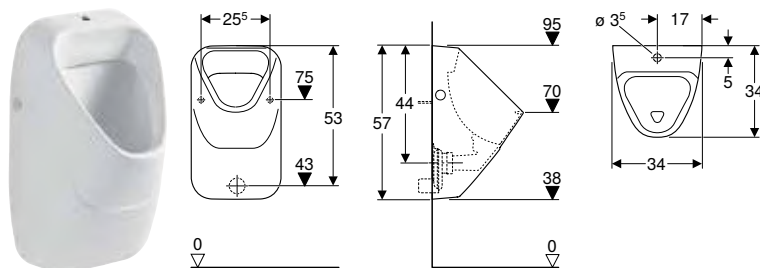

Geberit Alivio urinal, inlet from the top, outlet to the rear or downwards

Application purposes

- For operating with automatic, water-saving flush
- For exposed urinal flush controls

Technical data

Flush volume small, adjustment range	1 l
Product material	Vitreous china

Characteristics

- Wall-hung
- With flush rim
- Hidden trap
- Hidden fastening
- Fulfils requirements in accordance with EN 13407

Scope of delivery

- Urinal ceramic
- Fastening material for urinal

Art. no.	Colour / surface	B [cm]	H [cm]	T [cm]	Outlet
238150000	white	34	57	34	to the rear or downwards

To order additionally

- Urinal trap

Accessories

- Geberit pressure flushing valve for urinal with electronic flush actuation, battery operation, for surface mounting
- Geberit flush pipe for urinal with inlet from the top
- Geberit urinal trap, horizontal outlet
- Geberit urinal trap, vertical outlet
- Geberit urinal division, glass → p. 968
- Geberit urinal division, sanitary ceramic → p. 968

- Urinal trap not included in scope of delivery