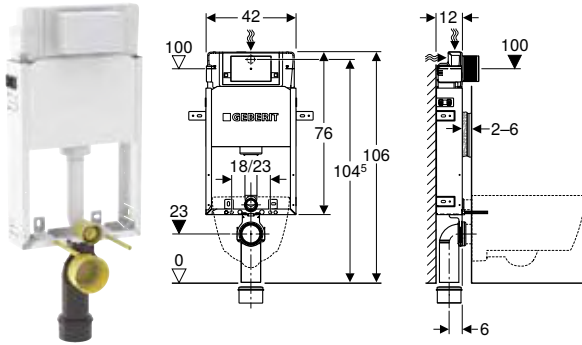

Art. no.	B [cm]	H [cm]	T [cm]
110.212.00.1	42	82	12

Accessories

- Accessory overview – Geberit Kombifix elements for WCs → p. 12

- Actuator plate has to be ordered separately

Geberit Kombifix element for wall-hung WC, 106 cm, with Alpha concealed cistern 12 cm