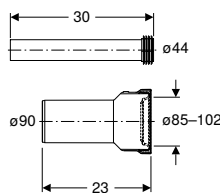

Waste fittings

Drain assemblies for Geberit Bambini WCs

Geberit Bambini connection set for WC for children

click & scan

Application purposes

- For floor-standing WCs for children and small children

Technical data

Product material	PP

Scope of delivery

- Flush bend with sleeve, made of PVC
- Straight connector with sleeve, made of PP
- 2 collars

Art. no.	Colour / surface	d, $\varnothing$ [mm]	AB [mm]
152.408.00.1	white	90	85-102