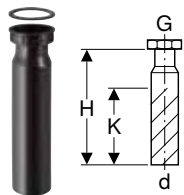

Straight connector

Geberit straight connector with union nut

click & scan

Technical data

Product material	PE-HD
------------------	-------

Scope of delivery

- Seal

Art. no.	DN	d, ø [mm]	G ["]	H [cm]	K [cm]
152.107.16.1	50	40	1 1/4	21	11
152.108.16.1	40	40	1 1/2	20	11
152.113.16.1	50	50	1 1/2	20	13
152.114.16.1	50	50	2	20	13
152.115.16.1	50	50	1 1/4	20	13