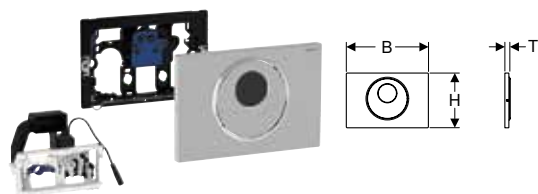

For mains operation, for Geberit Sigma concealed cisterns 8 cm

Geberit electronic WC flush control, mains operation, for Sigma concealed cistern 8 cm, with Sigma10 actuator plate, round, automatic / touchless / manual

Application purposes

- For solid and drywall construction
- For Sigma concealed cisterns 8 cm, range 2016
- Not suitable for use with Geberit inserts for in-cistern block
- Suitable for barrier-free construction

Technical data

Degree of protection	IP45
Nominal voltage	85–240 V AC
Mains frequency	50–60 Hz
Operating voltage	12 V DC
Power consumption in standby mode	0.15 W
Interval flush time, factory setting	5 s
Detection time, factory setting	7 s

Scope of delivery

- Sigma10 actuator plate
- Mounting frame with infrared control, premounted
- Support block with servomotor and lifting device, premounted
- Actuator rod
- Fastening material

Characteristics

- Touchless flush actuation for single or dual flush by moving hand toward sensor
- Manual flush actuation via actuator plate
- Flush actuation possible via external push-button
- Screwable actuator plate
- Power supply via external power supply unit
- Transformation of mains voltage to extra-low voltage, 12 V DC
- Operation with extra-low voltage, no mains voltage in cistern
- Interval flush preset
- Adjustable interval flush
- Preflush can be set
- Minimum detection time can be set
- Device settings and operation with mobile device via integrated Bluetooth® interface
- Compatible with Geberit Control App
- Wired networkable with Geberit gateway via GEBUS converter
- Wirelessly connectable with Geberit Gateway via Bluetooth®
- Compatible with Geberit Connect
- Compatible with Geberit Service Handy
- Vandal-resistant

Art. no.	Colour / surface	Product material	B	H	T	Power consumption [W]
			[cm]	[cm]	[cm]	
115.856.16.6	Plate, Button: black matt / easy-to-clean coated Design ring/-s: black / glossy	Stainless steel	24.6	16.4	1.5	≤ 4
115.856.DW.6	Plate, Button: black / glossy Design ring/-s: black matt	Stainless steel	24.6	16.4	1.5	≤ 4
115.856.SN.6	Plate, Button: brushed, easy-to-clean coated Design ring: polished	Stainless steel	24.6	16.4	1.5	≤ 4

To order additionally

- Geberit installation set with power supply unit, for WC flush controls with electronic flush actuation, 12 V → p. 248

Can be combined with

- Geberit 230 V / 12 V / 50 Hz power supply unit set with 1.8 m voltage supply cable and combination outlet mounting box → p. 207

Accessories

- Geberit remote flush actuator for single flush, Bluetooth® → p. 252
- Geberit remote flush actuator for dual flush, Bluetooth® → p. 253