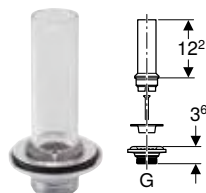

Geberit waste outlet with overflow pipe, for washbasin

click & scan

Application purposes

- For Paracelsus washbasins, without overflow

Technical data

Product material	Stainless steel / plastic

Scope of delivery

- Overflow pipe
- Waste outlet
- Seal
- Bolt

Art. no.	Colour / surface	G ["]
240.648.00.1	transparent	1 1/4