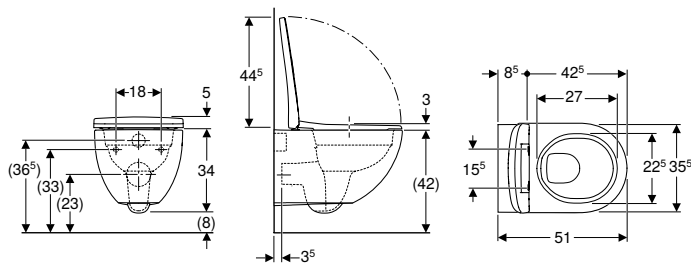

New

Geberit Aniara wall-hung WC set, washdown, Rimfree, with WC seat

click & scan

Application purposes

- For concealed cisterns
- For pressure flushing valves

Technical data

Product material	Vitreous china

Scope of delivery

- WC ceramic appliance
- WC seat
- Fastening material

Characteristics

- Wall-hung
- Washdown WC
- Rimless WC ceramic appliance featuring Rimfree flush technology
- Easy fastening with Easy Fast Fixing (type EFF3)
- Type 1, full flush volume 6 / 5 / 4 l, in accordance with EN 997
- Type 2 in accordance with EN 997
- 4 l flush
- Shrouded
- Hidden fastening
- Overlapping WC lid
- Narrow design

Art. no.	Colour / surface	B [cm]	H [cm]	T [cm]	QuickRelease function	Soft-closing mechanism	Fastening	Hinge material
504.056.00.1	white	35.5	34	51	Yes, with QuickRelease hinges	yes	from above	Brass chrome-plated

Available as of April 2026

Can be combined with

- Geberit Aniara wall-hung bidet, shrouded → p. 663