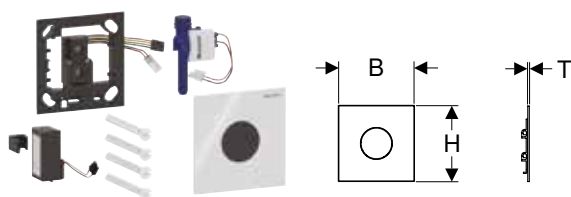

Geberit urinal flush control with electronic flush actuation, battery operation, Type 40 cover plate, round

click & scan

Application purposes

- For automatic flush actuation of urinals

Technical data

Battery type	Alkaline (1.5 V AA)
Service life, supplied battery	2 years
Degree of protection	IP45
Operating voltage	3 V DC
Flow pressure	1–8 bar
Water test pressure max.	16 bar
Test pressure air / inert gas max.	3 bar
Flow rate at 100 kPa / 1 bar without flow limiter	0.3 l/s
Flow rate at 100 kPa / 1 bar with flow limiter	0.18 l/s
Interval flush time, factory setting	5 s
Detection time, factory setting	7 s
Flush time, adjustment range	1–15 s
Flush time, factory setting	7 s

Characteristics

- Cover plate with securing bar
- Water-saving hybrid mode can be set
- Adjustable interval flush
- Preflush can be set
- Functions can be set and queried with the Geberit Service Handy
- Device settings and operation with mobile device via integrated Bluetooth® interface
- Compatible with Geberit Control App
- Wired networkable with Geberit gateway via GEBUS converter
- Wirelessly connectable with Geberit Gateway via Bluetooth®
- Compatible with Geberit Connect
- Warning when the battery is low
- Valve-closing function when battery is flat
- Flush volume can be reduced to 0.5 l per flush with regulating screw of installation set
- Tap group II in accordance with DIN 4109
- Components in contact with drinking water lead-free

Scope of delivery

- Type 40 cover plate, IR window, round
- Infrared control, premounted on mounting frame
- Solenoid valve
- Battery compartment
- 2 alkaline manganese batteries type AA 1.5 V
- Fastening material

Art. no.	Colour / surface	Product material	B [cm]	H [cm]	T [cm]	Power consumption [W]
116.034.14.1	Plate: black matt / easy-to-clean coated	Stainless steel	12.5	12.5	0.2	≤ 0.5
116.034.FW.1	Plate: brushed, easy-to-clean coated	Stainless steel	12.5	12.5	0.2	≤ 0.5
116.034.JK.1	Plate: lava	Glass	12.5	12.5	0.4	≤ 0.5
116.034.JL.1	Plate: sand grey / glossy glass	Glass	12.5	12.5	0.4	≤ 0.5
116.034.JT.1	Plate: white matt / easy-to-clean coated	Stainless steel	12.5	12.5	0.2	≤ 0.5
116.034.QB.1	Plate: red gold / brushed, easy-to-clean coated	Stainless steel	12.5	12.5	0.2	≤ 0.5
116.034.QD.1	Plate: black chrome / brushed, easy-to-clean coated	Stainless steel	12.5	12.5	0.2	≤ 0.5
116.034.QF.1	Plate: brass-coloured / brushed, easy-to-clean coated	Stainless steel	12.5	12.5	0.2	≤ 0.5
116.034.SI.1	Plate: white / glossy glass	Glass	12.5	12.5	0.4	≤ 0.5
116.034.SJ.1	Plate: black / glossy glass	Glass	12.5	12.5	0.4	≤ 0.5
116.034.ID.1	N Plate: nickel / brushed, easy-to-clean coated	Stainless steel	12.5	12.5	0.2	≤ 0.5

N: New, available as of July 2026

Can be combined with