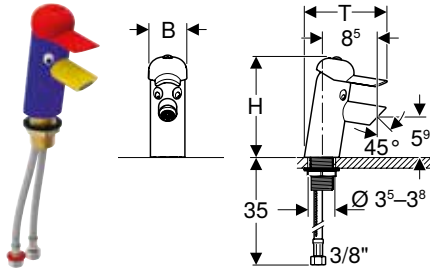

Taps

Washbasin taps

Geberit Bambini washbasin tap, single-lever mixer, multicolour

click & scan

Application purposes

- For children
- For childcare
- For installation in washbasins or washtops
- For installation in Bambini play and washspaces
- For connecting cold and hot water

Technical data

Operating pressure	1–10 bar
Water test pressure max.	16 bar
Test pressure air / inert gas max.	3 bar
Water temperature short-term max.	90 °C
Flow rate at 300 kPa / 3 bar	5.7 l/min
Product material	Brass

Characteristics

- Child-friendly design
- Tap group I in accordance with DIN 4109
- Single-lever mixer
- With integrated check valve
- Housing, powder-coated
- Lever made of ABS
- Tricolour
- Components in contact with drinking water lead-free

Scope of delivery

- Tap aerator key
- Key for lever
- Fastening material

Art. no.	Colour / surface	Mixer	B [cm]	H [cm]	T [cm]
57160000	Body: ultramarine blue / powder-coated Hat: carmine red Spout: rapeseed yellow / powder-coated	with mixer	5.6	14.5	13

Can be combined with

- Geberit Bambini washbasin for children → p. 830

Accessories

- Geberit Bambini mini thermostat for washbasin tap → p. 847
- Geberit Bambini tap aerator for washbasin tap → p. 847

- It is recommended to use the Geberit Bambini mini thermostat for washbasin taps in order to avoid scald injuries
- If the washbasin tap Bambini is used in the upper basin of a play and washspace Bambini in combination with an overflow pipe, the swiveling tap aerator for Geberit washbasin tap Bambini (art. no. 571410000) must be ordered separately