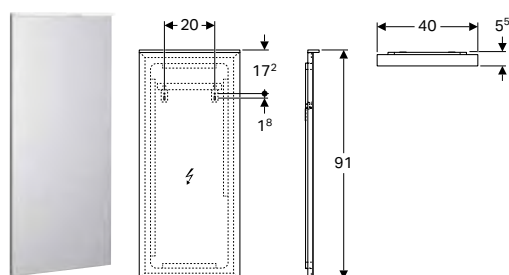

Mirrors

Geberit Xeno² illuminated mirror

click & scan

Technical data

Degree of protection	IP44
Nominal voltage	100–230 V AC
Mains frequency	50 Hz / 60 Hz
Operating voltage	12 V DC
Output voltage	12 V DC
Product material	Glass
Light source energy efficiency class	F
Light colour	4200 K

Characteristics

- LED lighting
- Heated rear to prevent mirror steaming up
- Touch-sensor switch
- Dimmable
- With memory function for the lighting

Art. no.	Colour / surface	B [cm]	B1 [cm]	H [cm]	T [cm]	Protection class	Power consumption [W]	Power consumption of mirror heating [W]	Luminous flux [lm]
500.520.00.1	brushed aluminium	40	20	91	5.5	I	9.4	18	975