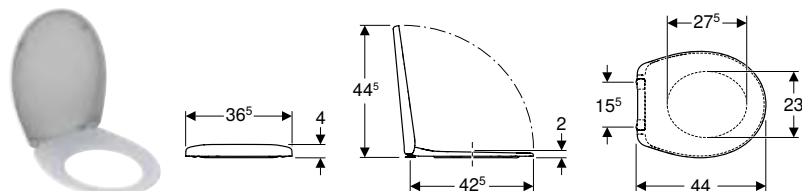

To order additionally

- Cistern
- WC seat
- Fastening material

Can be combined with

- Geberit Bastia exposed cistern, close-coupled, dual flush, lateral water supply connection, for WC with flush rim → p. 788
- Geberit Bastia exposed cistern, close-coupled, dual flush, bottom water supply connection, for WC with flush rim → p. 789
- Geberit Bastia WC seat, fastening from below → p. 787
- Geberit Bastia WC seat, fastening from above → p. 787

WC seats

Geberit Bastia WC seat, fastening from below

click & scan

Technical data

Product material	Duroplast
Fastening distance	15.5 cm

Art. no.	Colour / surface	B [cm]	H [cm]	T [cm]	Soft-closing mechanism	Fastening	Hinge material
501.679.00.1	white / glossy	36.5	4	44	no	from below	Stainless steel

Can be combined with

- Geberit Bastia floor-standing WC for close-coupled exposed cistern, washdown, horizontal outlet, Rimfree → p. 786
- Geberit Bastia wall-hung WC, washdown, Rimfree → p. 785
- Geberit Bastia wall-hung WC, washdown → p. 785
- Geberit Bastia floor-standing WC for close-coupled exposed cistern, washdown, horizontal outlet → p. 786