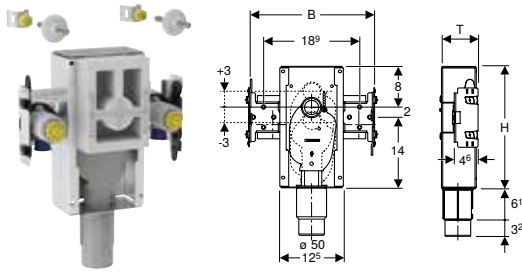

Geberit GIS washbasin set for deck-mounted tap, with concealed trap

click & scan

Scope of delivery

- 2 elbow tap connectors Rp 1/2" / R 1/2", compatible with MF
- 2 sound insulation bases
- 2 insulating sleeves
- 4 protective plugs with punching tip
- 2 sealing washers
- 2 mounting clips M10
- 2 threaded rods M10
- Protection box
- Fastening material

Application purposes

- For installation in Geberit GIS support systems for prewalls, partition walls or freestanding walls
- Suitable for barrier-free construction
- For installation of washbasins
- For deck-mounted taps

Characteristics

- Crossbar, zinc-plated
- Crossbar with four quick-action fasteners
- Infinitely variable height adjustment in Geberit GIS structure
- Standard washbasin fastening distance 28 cm, adjustable with the Geberit GIS structure
- In-wall cabinet with straight connector made of PP, $\varnothing$ 50 mm
- Concealed trap with optimum flow guidance and high self-cleaning effect
- Concealed trap can be height-adjusted $\pm$ 3 cm during final installation

Art. no.	B [cm]	H [cm]	T [cm]
461.435.00.1	24.8	23.9	7

Accessories

- Geberit ready-to-fit set for washbasin with concealed trap → p. 91