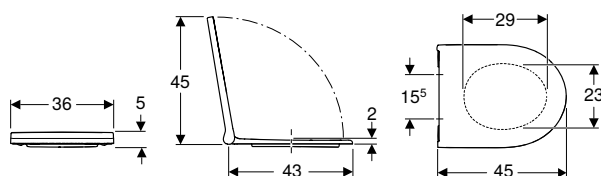

Geberit Acanto WC seat, EasyMount hinges

click & scan

Technical data

Product material	Duroplast
Fastening distance	15.5 cm

Characteristics

- Overlapping WC lid
- Narrow design
- WC seat with EasyMount hinges
- Quick-release hinges, lockable

Art. no.	Colour / surface	B [cm]	H [cm]	T [cm]	QuickRelease function	Soft-closing mechanism	Fastening	Hinge material
502.719.01.1	white / glossy	36	5	45	Yes, with lockable QuickRelease hinges	yes	from above	Stainless steel / plastic

Can be combined with

- Geberit Acanto wall-hung WC, washdown, shrouded, TurboFlush → p. 581