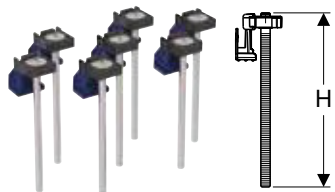

Geberit Duofix set of foot extensions for installation frames

click & scan

Application purposes

- For floor constructions up to finished floor level 25 cm
- For extending the feet of Geberit Duofix installation frames for CleanFloor30 shower surfaces

Scope of delivery

- Set of 7 pieces

Characteristics

- Threaded rods can be shortened

Art. no.	H [cm]
551.581.00.1	≥ 13.5

Available as of April 2026

- Replacement for art. no. 154.036.00.1