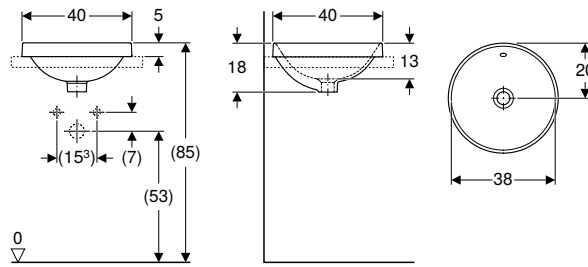

Countertop washbasins

Geberit VariForm countertop washbasin, round

click & scan

Application purposes

- For mounting in washtops from above

Technical data

Product material	Vitreous china

Characteristics

- Round
- Easy to mount thanks to provided cutout template

Scope of delivery

- Template

Art. no.	Colour / surface	D [cm]	Tap hole [cm]	Overflow	H [cm]	T [cm]

B / width: 40 cm

500.700.01.2	white	40	without	visible, symmetrical	18	40
500.702.01.2 *	white	40	without	without	18	40

* Order-based production

Accessories

- Geberit waste outlet with free outlet and valve cover
- Geberit waste outlet with free outlet, screen