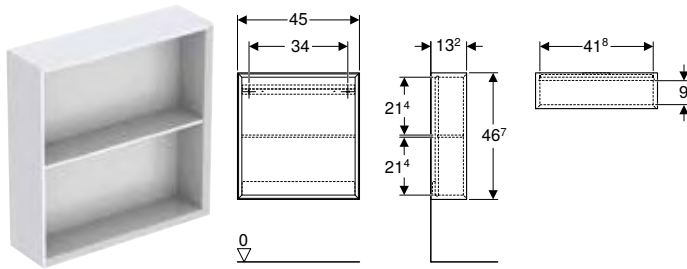

Geberit shelf unit, square

click & scan

Application purposes

- For Geberit ONE, Acanto and iCon series

Technical data

Product material	High-compressed three-layer chipboard

Characteristics

- FSC™ C134279 certified
- Wall-hung
- With one fixed shelf
- Hidden fastening
- Moisture-resistant
- Delivered preassembled

Scope of delivery

- High-level cabinet
- Fastening material

Art. no.	Colour / surface	H [cm]	T [cm]
B / width: 45 cm			
502.323.01.1	white / high-gloss coated	46.7	13.2
502.323.01.3 *	white / matt coated	46.7	13.2
502.323.JH.1	oak / wood-textured melamine	46.7	13.2
502.323.JK.1	lava / matt coated	46.7	13.2
502.323.JL.1 *	sand grey / high-gloss coated	46.7	13.2
502.323.JR.1 *	hickory / wood-textured melamine	46.7	13.2

* Order-based production