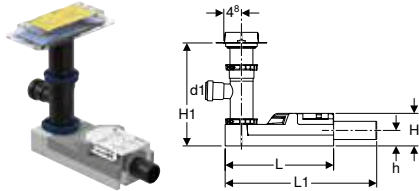

Accessories

- Geberit CleanLine20 shower channel → p. 396
- Geberit CleanLine30 shower channel → p. 397
- Geberit CleanLine50 shower channel → p. 398
- Geberit CleanLine60 shower channel for thin floorings → p. 398
- Geberit CleanLine80 shower channel → p. 399
- Geberit CleanLine shower channel, tile-bearing → p. 396
- Geberit P-trap for sink, with compression joint, vertical inlet and horizontal outlet → p. 383

Geberit installation set with inlet, for shower channels of the CleanLine series

click & scan

Application purposes

- For drainage of Geberit shower channels of the CleanLine series
- For composite seals
- For screed heights ≥ 190 mm at inlet
- For use as floor drain with horizontal outlet

Technical data

Depth of water seal (mm)	50 mm

Characteristics

- Quality-monitored in accordance with EN 1253-3
- Premounted sealing fleece
- Sealing fleece, 10 cm circumferential, for connecting sealing systems
- Base unit made of EPS, for sound decoupling and receiving the trap

Scope of delivery

- Protection box cover with reference line
- Thin bed bonding flange
- Trap made of PE-HD
- Branch fitting 88.5° made of PE, $\varnothing 63 / 40$ mm
- Fastening material
- Distance plate, thickness 2 cm

Art. no.	DN	d, $\varnothing$ [mm]	Discharge rate [l/s]	d1, $\varnothing$ [mm]	L [cm]	L1 [cm]	B [cm]	H [cm]	H1 [cm]	h [cm]
154.159.00.1	50	50	0.8	40	30	35.8	13	9	19–36.5	4.2

To order additionally

- Shower channel of the CleanLine series

Accessories

- Geberit CleanLine20 shower channel → p. 396
- Geberit CleanLine30 shower channel → p. 397
- Geberit CleanLine50 shower channel → p. 398
- Geberit CleanLine60 shower channel for thin floorings → p. 398
- Geberit CleanLine80 shower channel → p. 399
- Geberit CleanLine shower channel, tile-bearing → p. 396