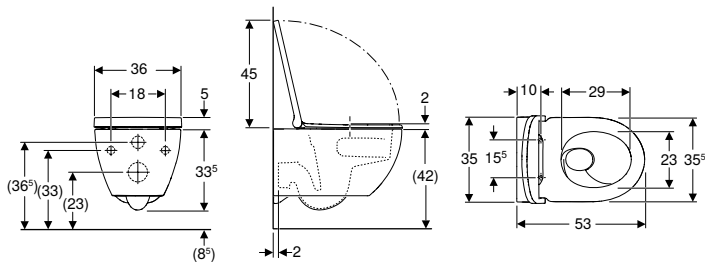

WCs

Accessory overview – Geberit Acanto WC ceramic appliance in combination with connection pipes

Geberit International Sales, version: December 2025

		Geberit Acanto floor-standing WC, washdown, raised, back-to-wall, shrouded, Rimfree	
White		500.602.01.2	
		→ p. 582	
Geberit connection bend 90°	152.610.11.1		
		X = 65 mm	

Wall-hung WCs

Geberit Acanto wall-hung WC set, washdown, shrouded, TurboFlush, with WC seat

click & scan

Application purposes

- For concealed cisterns
- For pressure flushing valves

Technical data

Product material	Vitreous china

Scope of delivery

- WC ceramic appliance
- WC seat
- Fastening material

Characteristics

- Wall-hung
- Washdown WC
- Rimless WC ceramic appliance featuring TurboFlush flush technology
- Easy fastening with Easy Fast Fixing (type EFF3)
- Type 1, full flush volume 6 / 5 / 4 l, in accordance with EN 997
- Quick-release hinges, lockable
- Type 2 in accordance with EN 997
- 4 l flush
- Shrouded
- Hidden fastening
- WC seat made of Duroplast
- Overlapping WC lid
- WC seat with EasyMount hinges

Art. no.	Colour / surface	B [cm]	H [cm]	T [cm]	QuickRelease function	Soft-closing mechanism	Fastening
502.718.00.1	white	35.5	33.5	53	Yes, with lockable QuickRelease hinges		yes from above

Can be combined with

- Geberit Acanto wall-hung bidet, shrouded → p. 583