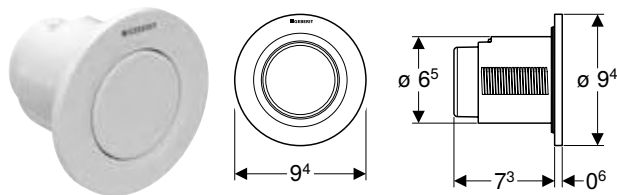

Geberit Type 01 remote flush actuation, round, pneumatic, single flush, for Sigma concealed cistern 8 cm, concealed actuator

click & scan

Application purposes

- For pneumatic remote flush actuation of Geberit concealed cisterns
- For single flush
- For solid and drywall construction
- For concealed installation
- For Sigma concealed cisterns 8 cm

Characteristics

- Round design
- Can be combined with Geberit actuator plates for single flush and stop-and-go flush or Geberit cover plate

Scope of delivery

- Actuator
- Pneumatic flushing device
- Pneumatic hose, length 2 m
- Conduit pipe, length 1.7 m
- Flush-mounting box with protection cover
- Fastening material

Technical data

Actuation force (N) max.	25 N

Art. no.	Colour / surface	Product material
116.041.11.1	white alpine	Plastic
116.041.21.1	chrome / glossy	Plastic
116.041.JQ.1	chrome / matt, easy-to-clean coated	Plastic