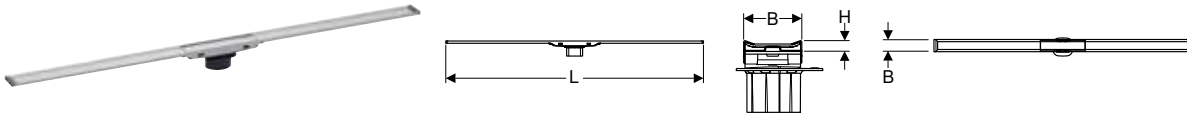

Showers

Floor drainage systems for showers
Shower channels

Geberit CleanLine20 shower channel

click & scan

Application purposes

- For drainage of floor-even showers
- For installation in the room or on the wall
- For installation in thin bed mortar
- For composite seals
- Suitable for barrier-free construction

Technical data

Product material	CrNiMo steel 1.4404 (EN 10088)

Characteristics

- Quality-monitored in accordance with EN 1253-3
- Shower channel can be cut to length
- Suitable for tile structures on floor 8–35 mm
- Shower channel can be aligned in height, inclination and offset
- Easy cleaning
- Water drainage above the composite seal
- Load-bearing capacity, class K 3 (3 kN)

Scope of delivery

- Comb insert
- Inlet connection piece with compensation ring
- 2 end pieces, pluggable
- Suction cup

Art. no.	Colour / surface	L [cm]	B [cm]	H [cm]
154.450.KS.1	PO Frame: polished stainless steel Surface: brushed stainless steel	30–90	4.3	0.8
154.461.KS.1	PO Frame: polished stainless steel Surface: brushed stainless steel	30–110	4.3	0.8
154.451.KS.1	PO Frame: polished stainless steel Surface: brushed stainless steel	30–130	4.3	0.8
154.453.KS.1	Frame: polished stainless steel Surface: brushed stainless steel	30–160	4.3	0.8

PO: Phase out as of April 2026

To order additionally

- Geberit installation set for CleanLine shower channel, for screed height at inlet 90–220 mm → p. 393
- Geberit installation set for CleanLine shower channel, for screed height at inlet 65–90 mm → p. 394
- Geberit installation set for CleanLine shower channels, floor-penetrating installation → p. 394
- Geberit installation set with inlet, for shower channels of the CleanLine series → p. 395

Can be combined with

- Geberit connecting piece cleanLine20 → p. 400

- Natural stone tiles in the shower area may discolour