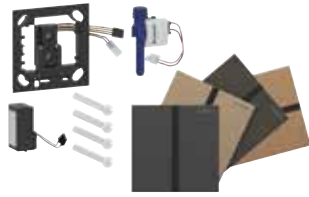

New

Geberit urinal flush control with electronic flush actuation, mains operation, Type 40 cover plate, square, customised finish

click & scan

Application purposes

- For automatic flush actuation of urinals

Technical data

Degree of protection	IP45
Nominal voltage	110–240 V AC
Mains frequency	50–60 Hz
Operating voltage	4.5 V DC
Flow pressure	1–8 bar
Water test pressure max.	16 bar
Test pressure air / inert gas max.	3 bar
Flow rate at 100 kPa / 1 bar without flow limiter	0.3 l/s
Flow rate at 100 kPa / 1 bar with flow limiter	0.18 l/s
Interval flush time, factory setting	5 s
Detection time, factory setting	7 s
Flush time, adjustment range	1–15 s
Flush time, factory setting	7 s

Characteristics

- Cover plate with securing bar
- Water-saving hybrid mode can be set
- Adjustable interval flush
- Preflush can be set
- Power failure control unit
- Valve-closing function when power fails
- Functions can be set and queried with the Geberit Service Handy
- Device settings and operation with mobile device via integrated Bluetooth® interface
- Compatible with Geberit Control App
- Wired networkable with Geberit gateway via GEBUS converter
- Wirelessly connectable with Geberit Gateway via Bluetooth®
- Compatible with Geberit Connect
- Flush volume can be reduced to 0.5 l per flush with regulating screw of installation set
- Tap group II in accordance with DIN 4109
- Components in contact with drinking water lead-free

Scope of delivery

- Type 40 cover plate, IR window, square
- Mounting frame
- Infrared control, premounted on mounting frame
- Solenoid valve
- Power supply unit
- Fastening material

Art. no.	Colour / surface	Product material	B [cm]	H [cm]	T [cm]	Power consumption [W]
004.791.00.2 *	galvanized	Stainless steel	12.5	12.5	0.2	≤ 0.5
004.791.00.3 *	galvanized and varnished	Stainless steel	12.5	12.5	0.2	≤ 0.5

Available as of April 2026; * Order-based production

Can be combined with

- Geberit installation set with flush pipe, for urinal flush control, universal → p. 288
- Geberit installation set with nipple made of brass, for urinal flush control, universal → p. 289
- Geberit Duofix element for urinal, 112–130 cm, universal → p. 72
- Geberit Duofix element for urinal, 112–130 cm, universal, for spray head → p. 73
- Geberit GIS element for urinal, 114 cm, universal → p. 120
- Geberit GIS element for urinal, 114 cm, universal, for spray head → p. 121
- Geberit Kombifix element for urinal, 109–127 cm, universal → p. 27
- Geberit Kombifix element for urinal, 109–127 cm, universal, for spray head → p. 28

- All available colours and surfaces as well as delivery times are listed in the document entitled "Actuator plates and urinal flush controls with customer-specific finish". The document is available online in the "Documents" section of the product catalogue. In the printed product catalogue, the QR code leads to the online product page with the document.