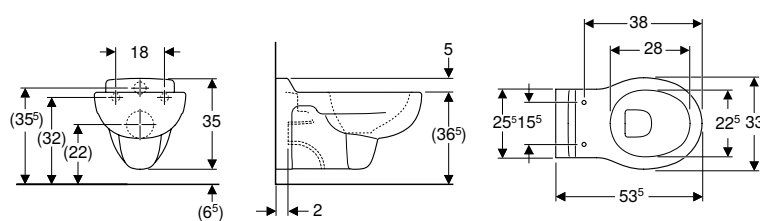

Geberit Bambini wall-hung WC for children, washdown, for WC seat

Application purposes

- For children
- For childcare
- For concealed cisterns
- For pressure flushing valves

Technical data

Product material	Vitreous china

Characteristics

- Wall-hung
- Washdown WC
- With flush rim
- Type 1, full flush volume 6 l, in accordance with EN 997

Art. no.	Colour / surface	B [cm]	H [cm]	T [cm]
201700000	white	33	35	53.5

To order additionally

- WC seat