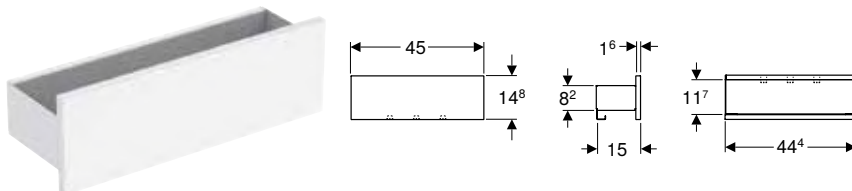

Additional furniture

Geberit Smyle wall shelf, square design

click & scan

Technical data

Product material	High-compressed three-layer chipboard

Scope of delivery

- Wall shelf
- Fastening material

Characteristics

- FSC™ C134279 certified
- Wall-hung
- With three towel hooks
- Moisture-resistant
- Delivered preassembled

Art. no.	Colour / surface	B [cm]	H [cm]	T [cm]
500.362.00.1	Body: white / matt coated Front: white / high-gloss coated	45	14.8	15
500.362.JK.1 *	Body, Front: lava / matt coated	45	14.8	15
500.362.JL.1 *	Body: sand grey / matt powder-coated Front: sand grey / high-gloss coated	45	14.8	15
500.362.JR.1	Body: lava / matt powder-coated Front: hickory / wood-textured melamine	45	14.8	15

* Order-based production