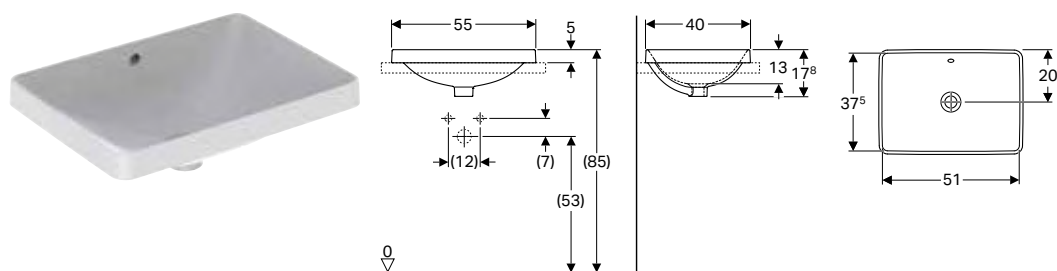

Geberit VariForm countertop washbasin, rectangular

click & scan

Application purposes

- For mounting in washtops from above

Technical data

Product material	Fine fireclay

Characteristics

- Rectangular
- Easy to mount thanks to provided cutout template

Scope of delivery

- Template

Art. no.	Colour / surface	Tap hole	Overflow	H [cm]	T [cm]

B / width: 55 cm

500.736.01.2	white	without	visible, symmetrical	17.8	40
500.738.01.2 *	white	without	without	17.8	40

* Order-based production

Accessories

- Geberit waste outlet with free outlet and valve cover
- Geberit waste outlet with free outlet, screen