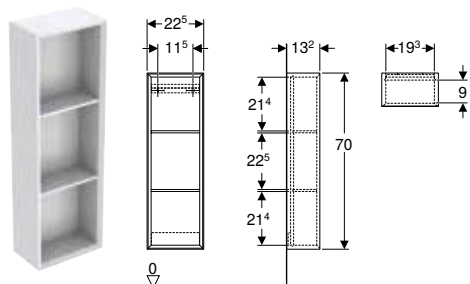

Art. no.	Colour / surface	H [cm]	T [cm]
502.318.JK.1	Body, Front: lava / matt coated	70	15
502.318.JK.2	Body: lava / matt coated Front: lava / glossy glass	70	15
502.318.JL.1 *	Body, Front: sand grey / high-gloss coated	70	15
502.318.JR.1 *	Body, Front: hickory / wood-textured melamine	70	15

* Order-based production

Geberit shelf unit, rectangular

click & scan

Geberit Acanto

Application purposes

- For Geberit ONE, Acanto and iCon series

Technical data

Product material	High-compressed three-layer chipboard

Characteristics

- FSC™ C134279 certified
- Wall-hung
- Hidden fastening
- With two fixed shelves
- Moisture-resistant
- Delivered preassembled

Scope of delivery

- High-level cabinet
- Fastening material

Art. no.	Colour / surface	H [cm]	T [cm]
B / width: 22.5 cm			
502.320.01.1	white / high-gloss coated	70	13.2
502.320.01.3 *	white / matt coated	70	13.2
502.320.JH.1	oak / wood-textured melamine	70	13.2
502.320.JK.1	lava / matt coated	70	13.2
502.320.JL.1 *	sand grey / high-gloss coated	70	13.2
502.320.JR.1 *	hickory / wood-textured melamine	70	13.2

* Order-based production