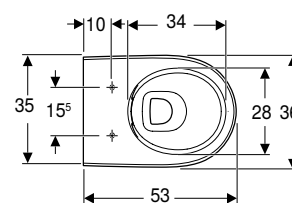

Geberit Selnova wall-hung WC, Premium, washdown, shrouded, Rimfree

click & scan

Application purposes

- For concealed cisterns
- For pressure flushing valves

Technical data

Product material	Vitreous china

Characteristics

- Wall-hung
- Washdown WC
- Rimless WC ceramic appliance featuring Rimfree flush technology
- Easy fastening with Easy Fast Fixing (type EFF3)
- Type 1, full flush volume 6 / 5 / 4 l, in accordance with EN 997
- 4 l flush
- Shrouded

Scope of delivery

- WC ceramic appliance
- Fastening material

Art. no.	Colour / surface	B [cm]	H [cm]	T [cm]
502.035.00.1	white	36	33	53

To order additionally

- WC seat

Can be combined with

- Geberit Selnova WC seat, fastening from above → p. 752
- Geberit AquaClean Tuma Comfort WC enhancement solution → p. 876
- Geberit AquaClean Tuma Classic WC enhancement solution → p. 878