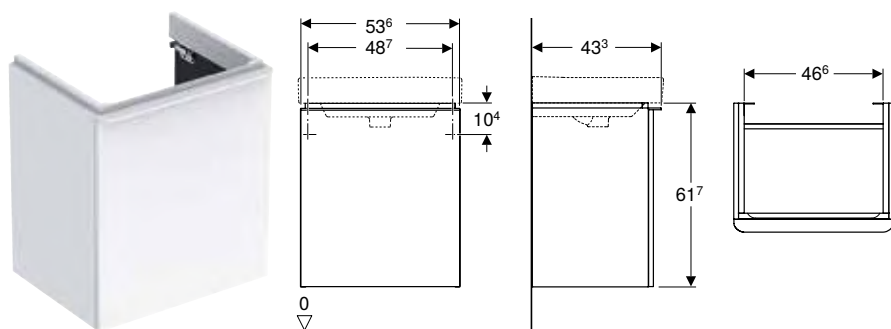

Geberit Smyle cabinet for washbasin, square design, with one door

click & scan

Technical data

Product material	High-compressed three-layer chipboard

Scope of delivery

- Cabinet for washbasin
- Fastening material

Characteristics

- FSC™ C134279 certified
- Wall-hung
- With one door
- Opening with handle
- Door with soft closing
- With one movable shelf
- Moisture-resistant
- Delivered preassembled

Art. no.	Colour / surface	B [cm]	Washbasin, width [cm]	H [cm]	T [cm]
Door: left-hand hinge					
500.366.00.1	Body, Front: white / high-gloss coated Handle: white / matt powder-coated	53.6	55	61.7	43.3
500.366.JK.1 *	Body, Front: lava / matt coated Handle: lava / matt powder-coated	53.6	55	61.7	43.3
500.366.JL.1 *	Body, Front: sand grey / high-gloss coated Handle: sand grey / matt powder-coated	53.6	55	61.7	43.3
500.366.JR.1	Body, Front: hickory / wood-textured melamine Handle: lava / matt powder-coated	53.6	55	61.7	43.3
Door: right-hand hinge					
500.365.00.1	Body, Front: white / high-gloss coated Handle: white / matt powder-coated	53.6	55	61.7	43.3
500.365.JK.1 *	Body, Front: lava / matt coated Handle: lava / matt powder-coated	53.6	55	61.7	43.3
500.365.JL.1 *	Body, Front: sand grey / high-gloss coated Handle: sand grey / matt powder-coated	53.6	55	61.7	43.3
500.365.JR.1	Body, Front: hickory / wood-textured melamine Handle: lava / matt powder-coated	53.6	55	61.7	43.3

* Order-based production

Can be combined with

- Geberit Option Basic illuminated mirror, square design, lighting at the top → p. 815
- Geberit Smyle washbasin, square design → p. 670
- Geberit Option illuminated mirror, square design, lighting at the top → p. 815

Accessories

- Accessory overview – Geberit Smyle bathroom furniture → p. 673