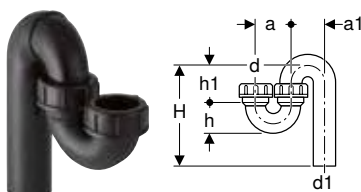

Geberit P-trap for sink, with compression joint, vertical inlet and vertical outlet

click & scan

Technical data

Depth of water seal (mm)	75 mm
Product material	PE-HD

Art. no.	DN	d, $\varnothing$ [mm]	Discharge rate [l/s]	d1, $\varnothing$ [mm]	a [cm]	a1 [cm]	H [cm]	h [cm]	h1 [cm]
152.038.16.1	50 / 50	50	0.84	50	8	8	8-18	6.5	8
152.041.16.1	50 / 56	50	0.84	56	8	7.6	8-21	5.6	8.7
152.042.16.1	56 / 56	56	0.84	56	9	9	8-21	7	9