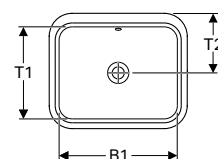

Geberit VariForm under-countertop washbasin, rectangular

click & scan

Application purposes

- For mounting on washtops from below

Technical data

Product material	Vitreous china

Characteristics

- Rectangular
- Easy to mount thanks to provided cutout template

Scope of delivery

- Fastening material
- Template

Art. no.	Colour / surface	Tap hole	Overflow	B1 [cm]	H [cm]	H1 [cm]	H2 [cm]	T [cm]	T1 [cm]	T2 [cm]

B / width: 53 cm

500.760.01.2	white	without	visible, symmetrical	45	17.8	1.5	12.7	44	35	22
500.762.01.2 *	white	without	without	45	17.8	1.5	12.7	44	35	22

B / width: 58 cm

500.764.01.2	white	without	visible, symmetrical	50	17.8	1.5	12.7	49	40	24.5
500.767.01.2 *	Washbasin: white Bottom side: glazed	without	without	50	17.8	1.5	12.7	49	40	24.5
500.766.01.2 *	white	without	without	50	17.8	1.5	12.7	49	40	24.5

* Order-based production

Accessories

- Geberit waste outlet with free outlet and valve cover
- Geberit waste outlet with free outlet, screen