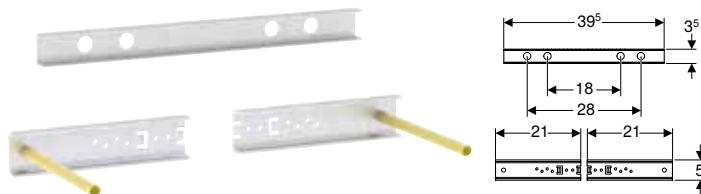

Geberit Duofix fastening for washbasins with fastening distance 38–58 cm

click & scan

Application purposes

- For fastening washbasins with a fastening distance > 38 cm to Geberit Duofix elements for washbasin

Characteristics

- Zinc-plated
- Fastening distance for threaded rods 38–58 cm

Scope of delivery

- 2 cavity profiles
- 2 threaded rods M10
- Reinforcing profile
- Fastening material

Art. no.

111.868.00.1