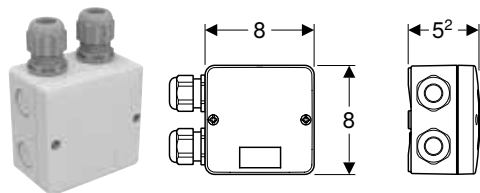

Geberit combination outlet mounting box

click & scan

Application purposes

- For connecting an odour extraction unit
- For hidden connection in WC ceramic appliances

Characteristics

- Cover with screw connection

Scope of delivery

- 2 grommets
- 2 hook-and-loop strip

Art. no.

244.120.00.1