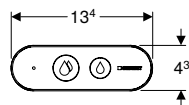

- Exclusively compatible with Geberit WC controls as per compatibility list

New

Geberit remote flush actuation for dual flush, Bluetooth®

click & scan

Application purposes

- For mounting on pull-down rails with rail diameter 29–34 mm
- For wall mounting
- For Geberit WC flush controls, electronic, for RF-controlled button
- For Geberit WC flush controls, electronic, for Bluetooth® remote flush actuation
- For Geberit WC flush controls, electronic, with Sigma10 actuator plate
- For Geberit WC flush controls, electronic, with Sigma80 actuator plate