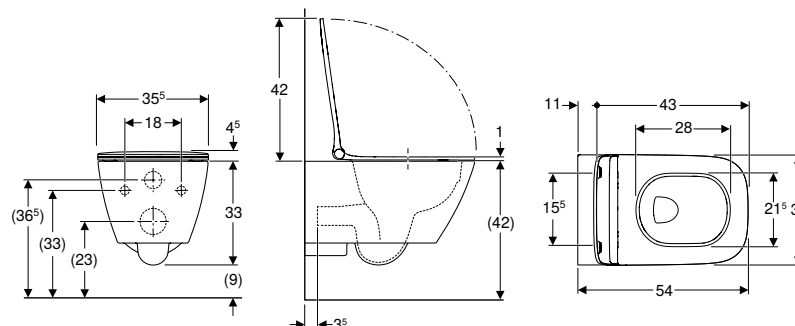

Geberit Smyle set of wall-hung WC, square, washdown, shrouded, Rimfree, with WC seat, sandwich shape

click & scan

Application purposes

- For concealed cisterns
- For pressure flushing valves

Technical data

Product material	Vitreous china

Scope of delivery

- WC ceramic appliance
- WC seat
- Fastening material

Characteristics

- Wall-hung
- Washdown WC
- Rimless WC ceramic appliance featuring Rimfree flush technology
- Easy fastening with Easy Fast Fixing (type EFF3)
- Type 1, full flush volume 6 / 5 / 4 l, in accordance with EN 997
- 4 l flush
- Shrouded
- Hidden fastening
- WC seat made of Duroplast, antibacterial
- Sandwich shape
- Narrow design

Art. no.	Colour / surface	B [cm]	H [cm]	T [cm]	QuickRelease function	Soft-closing mechanism	Fastening	Hinge material
500.685.01.1	white	35.5	33	54	Yes, with QuickRelease hinges	yes	from above	Brass chrome-plated