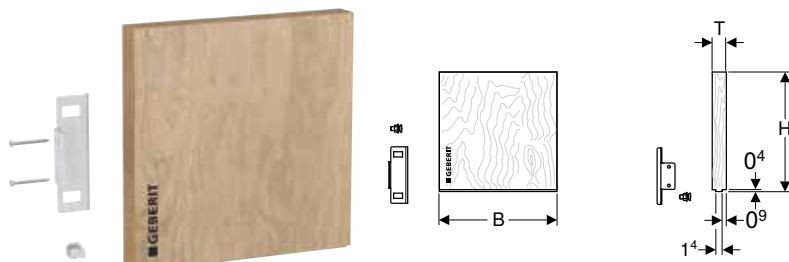

Geberit GIS mounting plate, universal, 25 x 25 cm

click & scan

Application purposes

- For installation in Geberit GIS support systems for prewalls, partition walls or freestanding walls
- For fastening light panel loads up to a maximum of 40 kg
- For fastening soap dispensers and toilet paper holders

Scope of delivery

- Fixing bracket
- M8 ratchet pin
- 2 wood screws

Characteristics

- Mounting plate made of veneered wood, waterproof bonded
- Building material class B2 in accordance with DIN 4102-1, resp. class D-s2, d0 in accordance with EN 13501-3
- Formaldehyde release class A in accordance with EN 1084, resp. Class E 1 according to EN 13936
- Can be mounted vertically and horizontally
- One-sided cutout suitable for Geberit GIS profile

Art. no.	B [cm]	H [cm]	T [cm]
461.221.00.1	25	25.4	3