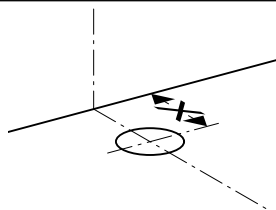

X = 7-15 cm: all accessories included