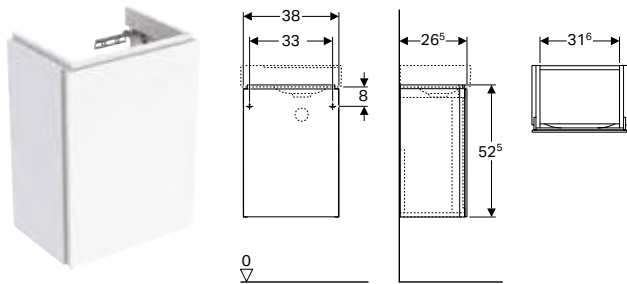

Washbasin cabinets

Geberit Xeno² cabinet for handrinse basin, with one door

click & scan

Technical data

Product material	High-compressed three-layer chipboard

Scope of delivery

- Fastening material

Characteristics

- FSC™ C134279 certified
- Wall-hung
- With one door
- Door with soft closing
- Hinge side left or right
- Moisture-resistant
- Delivered preassembled

Art. no.	Colour / surface	B [cm]	H [cm]	T [cm]
Washbasin width: 40 cm				
500.502.01.1	white / high-gloss coated	38	52.5	26.5
500.502.00.1 *	greige / matt coated	38	52.5	26.5
500.502.43.1	scultura grey / wood-textured melamine	38	52.5	26.5

* Order-based production

Can be combined with

- Geberit Xeno² handrinse basin → p. 528
- Geberit Xeno² illuminated mirror → p. 543

Accessories

- Accessory overview – Geberit Xeno² bathroom furniture → p. 533