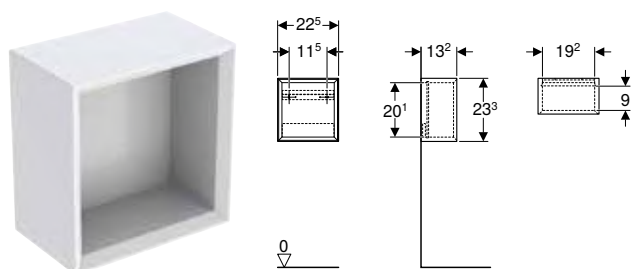

Geberit wall box, square

click & scan

Application purposes

- For Geberit ONE, Acanto and iCon series

Technical data

Product material	High-compressed three-layer chipboard

Characteristics

- FSC™ C134279 certified
- Wall-hung
- Hidden fastening
- Moisture-resistant
- Delivered preassembled

Scope of delivery

- High-level cabinet
- Fastening material

Art. no.	Colour / surface	H [cm]	T [cm]
B / width: 22.5 cm			
502.321.01.1	white / high-gloss coated	23.3	13.2
502.321.01.3 *	white / matt coated	23.3	13.2
502.321.JH.1	oak / wood-textured melamine	23.3	13.2
502.321.JK.1	lava / matt coated	23.3	13.2
502.321.JL.1 *	sand grey / high-gloss coated	23.3	13.2
502.321.JR.1 *	hickory / wood-textured melamine	23.3	13.2

* Order-based production