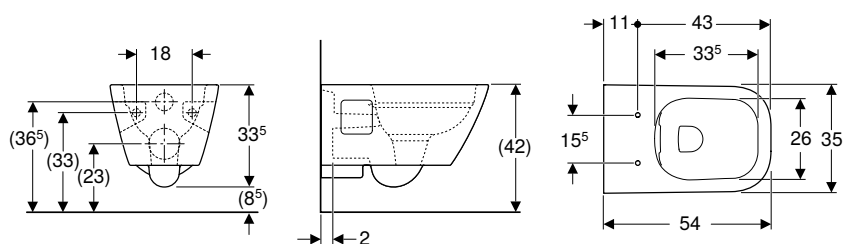

Wall-hung WCs

Geberit Selnova Square wall-hung WC, Premium, square, washdown, semi-shrouded, Rimfree

click & scan

Application purposes

- For concealed cisterns
- For pressure flushing valves

Technical data

Product material	Vitreous china

Characteristics

- Wall-hung
- Washdown WC
- Rimless WC ceramic appliance featuring Rimfree flush technology
- Type 1, full flush volume 6 / 5 / 4 l, in accordance with EN 997
- 4 l flush
- Semi-shrouded

Scope of delivery

- WC ceramic appliance

Art. no.	Colour / surface	B [cm]	H [cm]	T [cm]
501.546.01.1	white	35	33.5	54

To order additionally

- WC seat

Can be combined with

- Geberit Selnova Square WC seat, fastening from above → p. 723