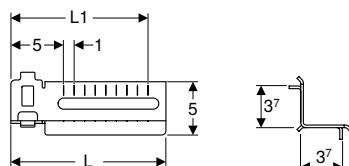

Geberit GIS Rohrschellenhalterung

click & scan

Application purposes

- For fastening discharge pipes made of plastic to the Geberit GIS support system
- For discharge pipes up to $\varnothing$ 110 mm (DN 100)
- For sliding bracket fastenings

Scope of delivery

- M8 ratchet pin
- Schraube M10

Characteristics

- Zinc-plated

Art. no.	L [cm]	L1 [cm]	L3 [cm]
461.214.00.2	14.7	13	1
461.215.00.2	11.2	10	1

Available as of April 2026