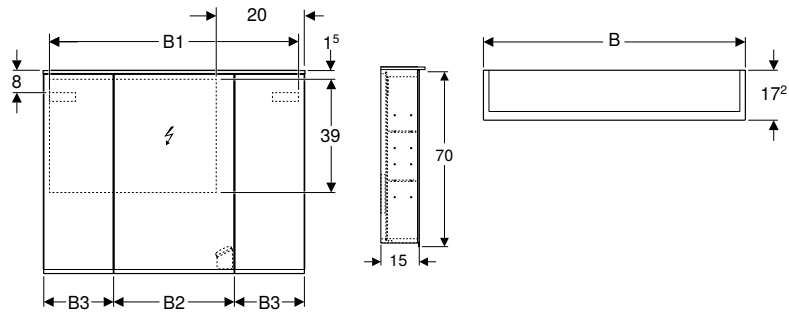

Geberit Option Plus mirror cabinet with lighting and three doors

click & scan

Technical data

Degree of protection	IP44
Nominal voltage	220–240 V AC
Mains frequency	50 Hz / 60 Hz
Operating voltage	12 V DC
Output voltage	12 V DC
Product material	High-compressed three-layer chipboard
Light source energy efficiency class	F
Light colour	4200 K
Service life of LED lighting	60000 h
Measuring method	LM-80
Colour Rendering Index min.	80

Scope of delivery

- Mirror cabinet
- 6 glass shelves
- Magnifying mirror
- Magnetic holder
- Fastening material

Characteristics

- Suitable for all bathroom series
- FSC™ C134279 certified
- LED lighting
- Indirect lighting
- Touch-sensor switch for the upper light
- Touch-sensor switch for the bottom light
- Orientation light can be deactivated
- Power socket
- Mirrored body
- Mirrored back side
- With three doors
- Doors mirrored on both sides
- Middle door hinges right
- Opening with recessed handle
- Movable glass shelves
- Magnetic holder
- Magnifying mirror
- Moisture-resistant

Art. no.	Colour / surface	B1 [cm]	B2 [cm]	B3 [cm]	H [cm]	T [cm]	Protection class	Power consumption [W]	Luminous flux [lm]
B / width: 90 cm									
500.594.00.1	Body, Interior door, exterior door: mirrored	86.4	41.4	24	70	17.2	I	14.5	1470
B / width: 120 cm									
500.592.00.1	Body, Interior door, exterior door: mirrored	114.6	49.4	35	70	17.2	I	19	1890

Accessories

- Geberit magnetic holder → p. 516
- Geberit magnifying mirror → p. 516

- 1 power socket for mirror cabinet 90 cm
- 2 power sockets for mirror cabinet 120 cm