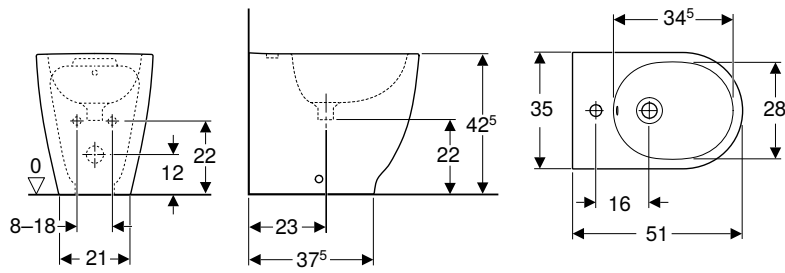

Floor-standing bidets

Geberit Acanto floor-standing bidet, back-to-wall, shrouded

click & scan

Technical data

Product material	Vitreous china

Scope of delivery

- Fastening material

Characteristics

- Floor-standing
- Back-to-wall
- Hidden water supply connection
- Small projection
- Shrouded
- Hidden fastening

Art. no.	Colour / surface	Overflow	B	H	T
			[cm]	[cm]	[cm]
500.603.01.2	white	visible, symmetrical	35	42.5	51