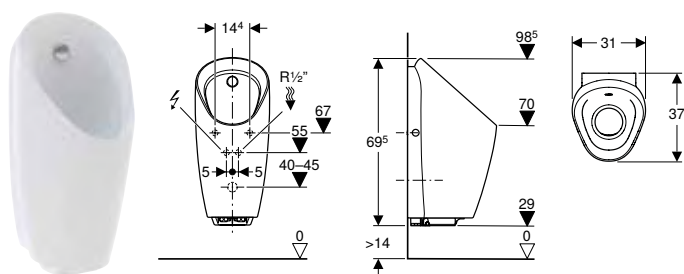

With integrated urinal flush control

Geberit Preda urinal with integrated control, mains operation

click & scan

Application purposes

- For operating with automatic, water-saving flush
- For Geberit installation elements for urinals with or for integrated flush control

Technical data

Degree of protection	IP45
Nominal voltage	110–240 V AC
Mains frequency	50–60 Hz
Operating voltage	4.5 V DC
Power consumption in standby mode max.	0.1 W
Flow pressure	1–8 bar
Water test pressure max.	16 bar
Flush volume small, adjustment range	0.5 l
Flow rate at 100 kPa / 1 bar with flow limiter	0.18 l/s
Interval flush time, factory setting	5 s
Detection time, factory setting	7 s
Flush time, adjustment range	1–15 s
Flush time, factory setting	7 s
Product material	Vitreous china

Scope of delivery

- Urinal flush control with power supply unit and solenoid valve
- Fastening material
- Urinal trap with suction function
- Drain strainer
- Drain assembly
- Inlet set
- Water pressure reducing valve

Art. no.	Colour / surface	B [cm]	H [cm]	T [cm]	Power consumption [W]	Inlet	Outlet	Target marking
116.072.00.1	white	31	69.5	37	≤ 0.5	rear	to the rear	no

Can be combined with

- Geberit Duofix element for urinal, 112–130 cm, universal, for exposed flushing valve
- Geberit GIS element for urinal, 114 cm, universal, for exposed flushing valve
- Geberit Kombifix element for urinal, 109–127 cm, universal, for exposed flushing valve

Accessories

- Geberit drain strainer for trap adapter d140 → p. 971

- For installing and removing the urinal flush control without removing the ceramic appliance, the urinal rim height must be at least 55 cm above finished floor

Characteristics

- IR user detection with leg detection
- Rimless
- Wall-hung
- Urinal flush control can be replaced from front, without removing ceramic appliance
- Spray head can be replaced from front, without removing ceramic appliance
- Trap can be replaced from top, without removing ceramic appliance
- Trap adapter can be height-adjusted without tools
- Drainage system can be cleaned without removing ceramic appliance
- Water-saving hybrid mode can be set
- Adjustable interval flush
- Preflush can be set
- Power failure control unit
- Valve-closing function when power fails
- Functions can be set and queried with the Geberit Service Handy
- Device settings and operation with mobile device via integrated Bluetooth® interface
- Compatible with Geberit Control App
- Wired networkable with Geberit gateway via GEBUS converter
- Wirelessly connectable with Geberit Gateway via Bluetooth®
- Compatible with Geberit Connect
- Flush volume can be reduced to 0.5 l per flush with flush time
- Flushing out of urinal ceramic with 0.5 l per flush guaranteed, while compliant with EN13407
- Tap group II in accordance with DIN 4109