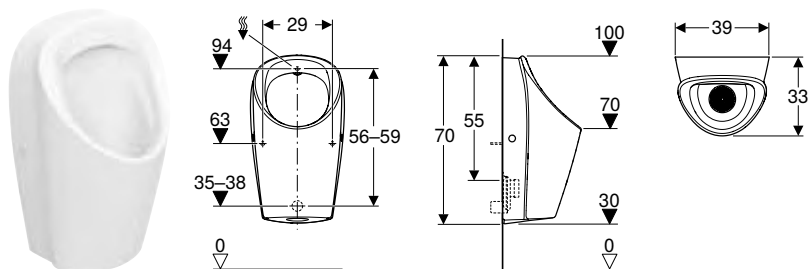

Technical data

Flush volume small, adjustment range	0.5 l
Product material	Vitreous china

Scope of delivery

- Urinal ceramic
- Fastening material for urinal
- Drain strainer
- Flush guide

Art. no.	B [cm]	H [cm]	T [cm]	Outlet
503.125.00.1	35	58	33	to the rear or downwards

Accessories

- Geberit flush bend extension for urinal, with sleeve
- Geberit inlet connection piece for urinals → p. 973
- Geberit urinal trap, horizontal outlet
- Geberit urinal trap, vertical outlet
- Geberit urinal division, glass → p. 968
- Geberit urinal division, plastic → p. 967
- Geberit urinal division, sanitary ceramic → p. 968

Geberit Selnova L urinal, inlet from the rear, outlet to the rear or downwards

Application purposes

- For operating with automatic, water-saving flush
- For operation with manual or automatic flush actuation
- For alternative operation with hybrid trap
- For concealed urinal flush controls
- For concealed urinal flush controls, hidden
- For exposed urinal flush controls, hidden

Characteristics

- Rimless
- Flushing out of urinal ceramic with 0.5 l per flush guaranteed, while compliant with EN13407
- Flush guide can be replaced without removing the sanitary ceramic
- Concealed flush guide
- Hidden trap
- Wall-hung
- Hidden fastening

Technical data

Flush volume small, adjustment range	0.5 l
Product material	Vitreous china

Scope of delivery

- Urinal ceramic
- Fastening material for urinal
- Drain strainer
- Drain assembly
- Flush guide

Art. no.	Colour / surface	B [cm]	H [cm]	T [cm]	Outlet
503.135.00.1	white	39	70	33	to the rear or downwards

Can be combined with

- Geberit fastening material for urinal renovation → p. 974

Accessories

- Geberit drain strainer for trap adapter d140 → p. 971
- Geberit flush bend extension for urinal, with sleeve
- Geberit inlet connection piece for urinals → p. 973
- Geberit urinal trap, horizontal outlet
- Geberit urinal trap, vertical outlet
- Geberit urinal division, plastic → p. 967
- Geberit urinal division, glass → p. 968
- Geberit urinal division, sanitary ceramic → p. 968