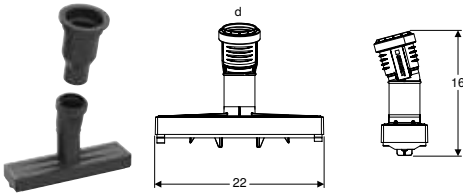

Geberit cleaning accessories for CleanLine shower channels

click & scan

Application purposes

- For Geberit CleanLine20 / CleanLine50 / CleanLine60 / CleanLine80 shower channels
- For use with Ropump® Super Plus pipe cleaning device

Characteristics

- Ropump® Super Plus pipe $\varnothing$ 81 mm

Technical data

Product material	PE-HD

Art. no.	d, $\varnothing$ [mm]	B [cm]	H [cm]
154.343.00.1	63	20.8	18.3