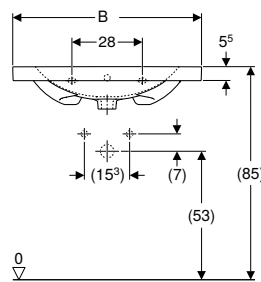

Mix & Match

Geberit Acanto washbasin with shelf surface

Technical data

Product material	Fine fireclay

Characteristics

- Can be installed with a washbasin cabinet
- With shelf surface

Art. no.	Colour / surface	Mix & Match	Tap hole	Overflow	B1 [cm]	Cabinet width [cm]	H [cm]	H1 [cm]	T [cm]	T1 [cm]	Fastening points	Shelf space
B / width: 75 cm												
500.622.01.2	white	Yes	centred	visible, symmetrical	37.5	74	19.5	12	48	12	2	on both sides
B / width: 90 cm												
500.623.01.2	white	Yes	centred	visible, symmetrical	45	89	16.5	13.5	48	11.5	4	on both sides
500.624.01.2	white	Yes	without	visible, symmetrical		89	16.5	13.5	48	11.5	4	on both sides

Can be combined with

- Geberit iCon cabinet for washbasin, with one drawer → p. 614
- Geberit iCon cabinet for washbasin, with two drawers → p. 616
- Geberit ONE cabinet for washbasin, with one drawer → p. 484
- Geberit Acanto cabinet for washbasin, with one drawer and one internal drawer → p. 564
- Geberit ONE cabinet for washbasin, with two drawers → p. 486

Accessories

- Geberit dip tube trap for washbasin, horizontal outlet
- Geberit washbasin drain, space-saving model, slim design, with external waste plug with push actuation
- Geberit washbasin drain, space-saving model, slim design, with external waste plug and lever actuation
- Geberit washbasin drain, space-saving model, slim design, with free outlet and valve cover
- Geberit fastening material for washbasin → p. 1035

- A Geberit washbasin connector, space-saving model is required for the installation of the washbasin with base cabinet. See 'Assortment overview – Geberit Acanto washbasin connectors space-saving model' or online catalogue, washbasin accessories
- Mix & Match: Articles of the same width can be freely combined in the Geberit ONE, Acanto and iCon series