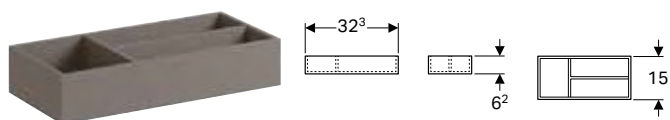

Geberit Xeno² drawer insert, T-partition, for top drawer

click & scan

Application purposes

- For washbasin cabinets and side cabinets

Characteristics

- FSC™ C134279 certified
- T-partition

Technical data

Product material	High-compressed three-layer chipboard

Art. no.	Colour / surface	B [cm]	H [cm]	T [cm]
500.525.00.1	scultura grey / wood-textured melamine	32.3	6.2	15