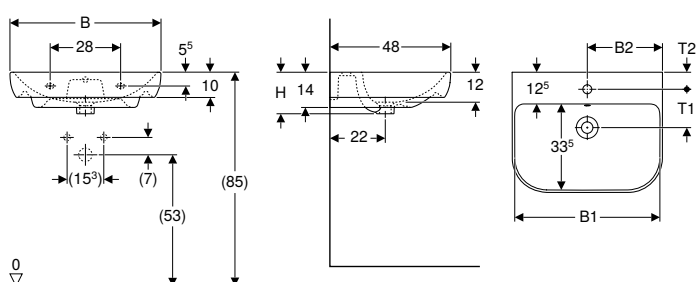

Washbasins

Geberit Smyle washbasin

click & scan

Technical data

Product material	Vitreous china

Characteristics

- Can be combined with half pedestal
- Can be combined with full pedestal

Art. no.	Colour / surface	Tap hole	Overflow	B1 [cm]	B2 [cm]	H [cm]	T [cm]	T1 [cm]	T2 [cm]
B / width: 55 cm									
500.227.01.1	white	centred	visible, symmetrical	51.5	27.5	16.5	48	15.5	6.5
B / width: 60 cm									
500.228.01.1	white	centred	visible, symmetrical	56.8	30	16.5	48	15	7
B / width: 65 cm									
500.230.01.1	white	centred	visible, symmetrical	61.8	32.5	16.5	48	15.5	6.5
B / width: 70 cm									
500.248.01.1	white	centred	visible, symmetrical	66.8	35	16.5	48	15	7

Can be combined with

- Geberit Selnova full pedestal → p. 733
- Geberit Smyle half pedestal → p. 671

Accessories

- Geberit dip tube trap for washbasin, horizontal outlet
- Geberit fastening material for washbasin → p. 1035