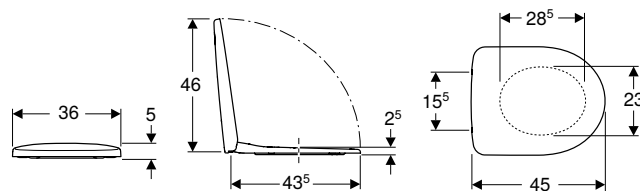

Geberit Selnova WC seat, fastening from below

click & scan

Technical data

Product material	Duroplast
Fastening distance	15.5 cm

Scope of delivery

- WC seat

Characteristics

- Overlapping WC lid
- Hinges made of metal

Art. no.	Colour / surface	B [cm]	H [cm]	T [cm]	QuickRelease function	Soft-closing mechanism	Fastening	Hinge material
500.331.01.1	white / glossy	36	5	45	no	no	from below	Metal

Can be combined with

- Geberit Selnova wall-hung WC, washdown, Rimfree → p. 739
- Geberit Selnova wall-hung WC, washdown → p. 740
- Geberit Selnova floor-standing WC, washdown, back-to-wall, horizontal outlet, semi-shrouded → p. 745
- Geberit Selnova floor-standing WC, washdown, horizontal outlet, semi-shrouded, Rimfree → p. 744
- Geberit Selnova floor-standing WC for close-coupled exposed cistern, washdown, horizontal outlet, semi-shrouded, Rimfree → p. 746
- Geberit Selnova floor-standing WC for close-coupled exposed cistern, washdown, horizontal outlet, semi-shrouded → p. 748
- Geberit Selnova floor-standing WC for close-coupled exposed cistern, washdown, vertical outlet, semi-shrouded → p. 748
- Geberit Selnova floor-standing WC for close-coupled exposed cistern, washdown, horizontal outlet, Rimfree → p. 749
- Geberit Selnova floor-standing WC for close-coupled exposed cistern, washdown, horizontal outlet → p. 750
- Geberit Selnova floor-standing WC for close-coupled exposed cistern, washdown, vertical outlet → p. 750