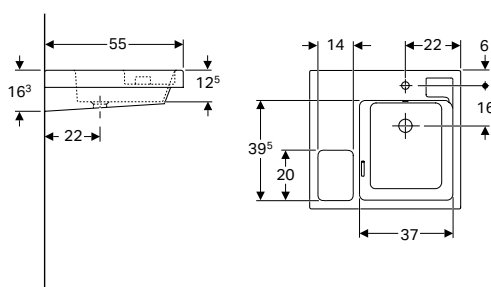

Washbasins for classrooms

Geberit Bambini washbasin with recessed sponge tray

click & scan

Application purposes

- For schools and other educational facilities

Characteristics

- Asymmetrical
- Large shelf surface
- Integrated tray for sponges and cleaning cloths

Technical data

Product material	Fine fireclay

Art. no.	Colour / surface	Tap hole	Overflow	B [cm]	H [cm]	T [cm]	Shelf space
162700000	PO white	right	visible, symmetrical	60	16.3	55	left

PO: Phase out as of December 2026

Accessories

- Geberit dip tube trap for washbasin, horizontal outlet
- Geberit waste outlet with push actuation