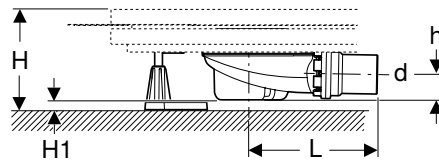

click & scan

Art. no.	H [cm]
551.585.00.1	2-2.8

Available as of April 2026

Shower drains

New

Geberit Duofix shower drain with five feet, integrated for CleanFloor30 shower surface, depth of water seal 50 mm