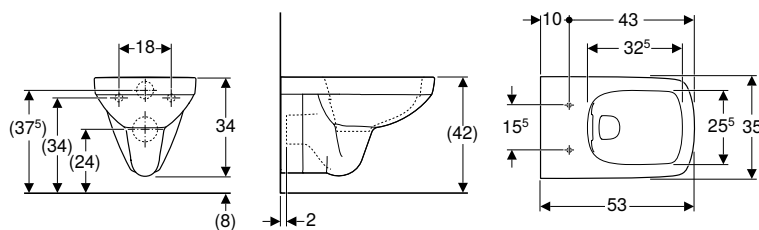

Geberit Selnova Square wall-hung WC, square, washdown, Rimfree

Application purposes

- For concealed cisterns
- For pressure flushing valves

Technical data

Product material	Vitreous china

Characteristics

- Wall-hung
- Washdown WC
- Rimless WC ceramic appliance featuring Rimfree flush technology
- Type 1, full flush volume 6 / 4 l, in accordance with EN 997
- Type 2 in accordance with EN 997
- 4 l flush

Scope of delivery

- WC ceramic appliance

Art. no.	Colour / surface	B [cm]	H [cm]	T [cm]
500.275.01.1	white	35	34	53

To order additionally

- WC seat

Can be combined with

- Geberit Selnova Square WC seat, fastening from below → p. 722
- Geberit Selnova Square WC seat, slim design, fastening from above → p. 722