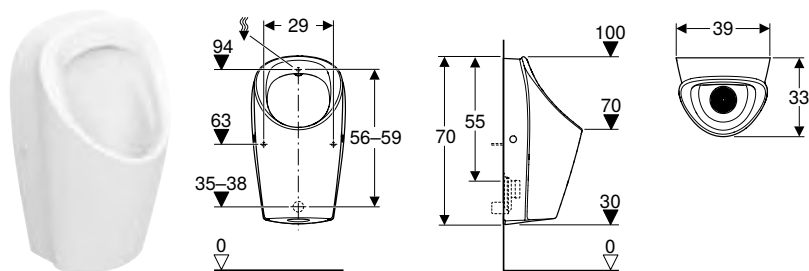

Art. no.	B [cm]	H [cm]	T [cm]	Outlet
503.125.00.1	35	58	33	to the rear or downwards

Accessories

- Geberit flush bend extension for urinal, with sleeve
- Geberit inlet connection piece for urinals → p. 973
- Geberit urinal trap, horizontal outlet
- Geberit urinal trap, vertical outlet
- Geberit urinal division, glass → p. 968
- Geberit urinal division, plastic → p. 967
- Geberit urinal division, sanitary ceramic → p. 968

Geberit Selnova L urinal, inlet from the rear, outlet to the rear or downwards

Application purposes

- For operating with automatic, water-saving flush
- For operation with manual or automatic flush actuation
- For alternative operation with hybrid trap
- For concealed urinal flush controls
- For concealed urinal flush controls, hidden
- For exposed urinal flush controls, hidden

Technical data

Flush volume small, adjustment range	0.5 l
Product material	Vitreous china

Characteristics

- Rimless
- Flushing out of urinal ceramic with 0.5 l per flush guaranteed, while compliant with EN13407
- Flush guide can be replaced without removing the sanitary ceramic
- Concealed flush guide
- Hidden trap
- Wall-hung
- Hidden fastening

Scope of delivery

- Urinal ceramic
- Fastening material for urinal
- Drain strainer
- Drain assembly
- Flush guide

Art. no.	Colour / surface	B [cm]	H [cm]	T [cm]	Outlet
503.135.00.1	white	39	70	33	to the rear or downwards

Can be combined with

- Geberit fastening material for urinal renovation → p. 974

Accessories

- Geberit drain strainer for trap adapter d140 → p. 971
- Geberit flush bend extension for urinal, with sleeve
- Geberit inlet connection piece for urinals → p. 973
- Geberit urinal trap, horizontal outlet
- Geberit urinal trap, vertical outlet
- Geberit urinal division, plastic → p. 967
- Geberit urinal division, glass → p. 968
- Geberit urinal division, sanitary ceramic → p. 968