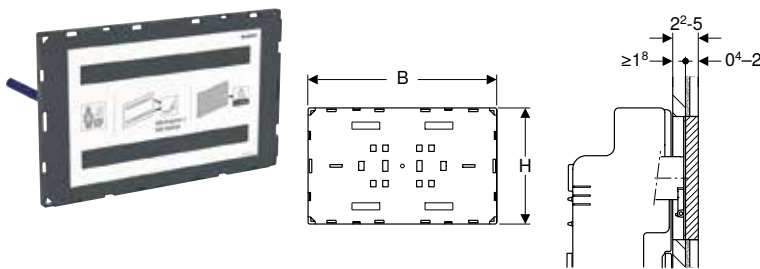

Geberit Sigma cover plate, surface-even

click & scan

Application purposes

- For covering the service opening of Sigma concealed cisterns
- For individual bathroom design
- For extensive surface coverings
- For covering thicknesses ≥ 18 mm
- Suitable for tile structures of 4–20 mm

Scope of delivery

- Protection plate
- 2 spacers
- 2 distance bolts

Characteristics

- Surface is provided and completed by customer
- Surface-even installation
- Cover plate not suitable for applying plaster

Art. no.	Colour / surface	Product material	B [cm]	H [cm]	T [cm]
115.696.00.1	customised	Plastic	21.3	13.1	1.8

To order additionally

- Installation set, surface-even, for Geberit element for wall-hung WC, with Sigma concealed cistern 12 cm → p. 192

- When using with Geberit Sigma concealed cistern 12 cm, the installation set, surface-even, for Geberit Sigma concealed cistern 12 cm (art. no. 243.168.00.1) is required in addition.