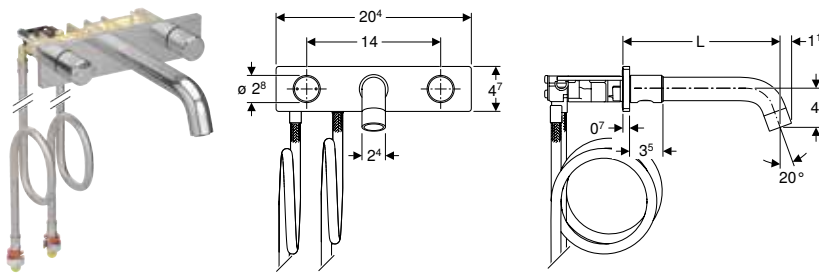

Taps

Washbasin taps
Wall-mounted, two-handle mixer

Wall-mounted, two-handle mixer

Geberit ONE washbasin tap, round design, wall-mounted, two-handle mixer, for concealed function box

click & scan

Application purposes

- For installation in Geberit elements for Geberit ONE wall-mounted taps with concealed function box
- For connecting cold and hot water
- For panelling thickness 10–60 mm

Technical data

Operating pressure	0.5–10 bar
Differentiated pressure CW/WW max.	1.5 bar
Water test pressure max.	16 bar
Test pressure air / inert gas max.	3 bar
Ambient temperature	1–40 °C
Storage temperature	-20 – +70 °C
Water temperature short-term max.	90 °C
Flow rate at 300 kPa / 3 bar	5 l/min
Product material	Brass / die-cast zinc

Characteristics

- Tap group I in accordance with DIN 4109
- Two-handle mixer
- Left turn handle for temperature setting, right turn handle for volumetric flow rate regulation
- With integrated check valve
- With connection hoses, length 105.5 cm

Scope of delivery

- Washbasin tap
- Valve block with connection hoses
- Fastening material

Art. no.	Colour / surface	Mixer	L [cm]	B [cm]	H [cm]
116.464.14.1	black matt / easy-to-clean coated	with mixer	20.5	20.4	4.7
116.464.21.1	chrome / glossy	with mixer	20.5	20.4	4.7

Can be combined with

- Geberit Duofix element for washbasin, 112–130 cm, Geberit ONE wall-mounted tap with concealed function box → p. 67