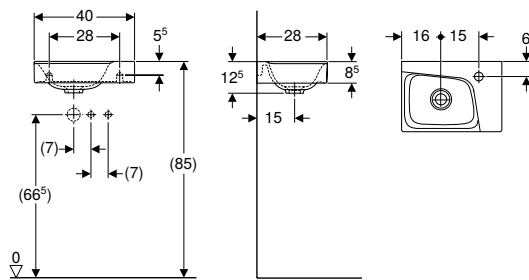

Handrinse basins

Geberit Xeno² handrinse basin

click & scan

Technical data

Product material	Fine fireclay

Characteristics

- Can be installed with a washbasin cabinet
- Asymmetrical

Art. no.	Colour / surface	Tap hole	Overflow	H [cm]	T [cm]
B / width: 40 cm					
500.529.01.1	white / KeraTect	right	without	12.5	28
500.528.01.1	white / KeraTect	left	without	12.5	28

Can be combined with

- Geberit Xeno² cabinet for handrinse basin, with one door → p. 536

Accessories

- Accessory overview – Geberit Xeno² washbasins → p. 527