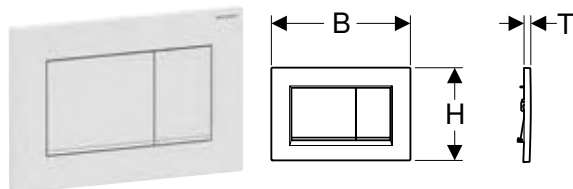

Art. no.	Colour / surface	Product material	B	H	T
			[cm]	[cm]	[cm]
115.889.SN.1	Plate, Button: brushed, easy-to-clean coated Design ring: polished	Stainless steel	24.6	16.4	1.2

Accessories

- Geberit extension set for Sigma, Omega and Kappa concealed cisterns → p. 206

Geberit Sigma20 actuator plate, square, dual flush

click & scan

Application purposes

- For flush actuation with Sigma concealed cisterns

Technical data

Actuation force (N) max.	20 N

Characteristics

- Front actuation
- Sound-absorbing actuator rods, tool-free fast adjustment

Scope of delivery

- Mounting frame
- 2 distance bolts
- 2 actuator rods

Art. no.	Colour / surface	Product material	B	H	T
			[cm]	[cm]	[cm]
115.883.01.1	Plate, Button: white matt / easy-to-clean coated Design stripes: white / glossy	Plastic	24.6	16.4	1.2
115.883.11.1	Plate, Button: white / glossy Design stripes: white matt	Plastic	24.6	16.4	1.2
115.883.14.1	Plate, Button: black matt / easy-to-clean coated Design stripes: chrome / glossy	Plastic	24.6	16.4	1.2
115.883.16.1	Plate, Button: black matt / easy-to-clean coated Design stripes: black / glossy	Plastic	24.6	16.4	1.2
115.883.DW.1	Plate, Button: black / glossy Design stripes: black matt	Plastic	24.6	16.4	1.2
115.883.JQ.1	Plate, Button: chrome / matt, easy-to-clean coated Design stripes: chrome / glossy	Plastic	24.6	16.4	1.2
115.883.JT.1	Plate, Button: white matt / easy-to-clean coated Design stripes: chrome / glossy	Plastic	24.6	16.4	1.2
115.883.KH.1	Plate, Button: chrome / glossy Design stripes: matt chrome	Plastic	24.6	16.4	1.2
115.883.KJ.1	Plate, Button: white / glossy Design stripes: chrome / glossy	Plastic	24.6	16.4	1.2
115.883.KK.1	Plate, Button: white / glossy Design stripes: gold-coloured / glossy	Plastic	24.6	16.4	1.2
115.883.KM.1	Plate, Button: black / glossy Design stripes: chrome / glossy	Plastic	24.6	16.4	1.2

Accessories

- Geberit extension set for Sigma, Omega and Kappa concealed cisterns → p. 206
- Geberit DuoFresh module with automatic actuation, for Sigma concealed cistern 12 cm → p. 193
- Geberit DuoFresh module with manual actuation, for Sigma concealed cistern 12 cm → p. 194
- Geberit DuoFresh module with automatic actuation, for Sigma concealed cistern 8 cm → p. 194
- Geberit DuoFresh module with manual actuation, for Sigma concealed cistern 8 cm → p. 195