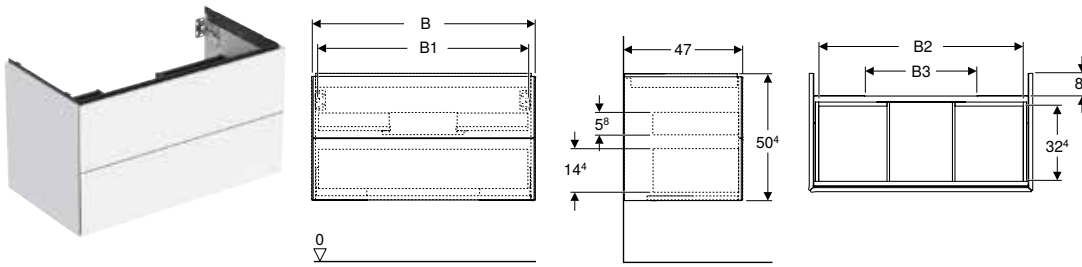

Mix & Match

Geberit ONE cabinet for washbasin, with two drawers

Technical data

Product material	High-compressed three-layer chipboard
Drawer load max.	20 kg

Characteristics

- FSC™ C134279 certified
- Wall-hung
- Fully usable storage space in upper drawer
- With two drawers
- Opening with push-to-open mechanism
- Drawer with soft closing
- Moisture-resistant
- Delivered preassembled

Scope of delivery

- Cabinet for washbasin
- Fastening material

Art. no.	Colour / surface	Mix & Match	B [cm]	B1 [cm]	B2 [cm]	B3 [cm]	H [cm]	T [cm]
Washbasin width: 60 cm								
505.261.00.1	white / high-gloss coated	Yes	59.2	53.8	51.7	15.2	50.4	47
505.261.00.2 *	white / matt coated	Yes	59.2	53.8	51.7	15.2	50.4	47
505.261.00.3	lava / matt coated	Yes	59.2	53.8	51.7	15.2	50.4	47
505.261.00.4 *	sand grey / high-gloss coated	Yes	59.2	53.8	51.7	15.2	50.4	47
505.261.00.5	oak / wood-textured melamine	Yes	59.2	53.8	51.7	15.2	50.4	47
505.261.00.6 *	hickory / wood-textured melamine	Yes	59.2	53.8	51.7	15.2	50.4	47
505.261.00.7 *	greige / matt coated	Yes	59.2	53.8	51.7	15.2	50.4	47
505.261.00.8 *	black / matt coated	Yes	59.2	53.8	51.7	15.2	50.4	47
Washbasin width: 75 cm								
505.262.00.1	white / high-gloss coated	Yes	74	68.6	66.5	30	50.4	47
505.262.00.2 *	white / matt coated	Yes	74	68.6	66.5	30	50.4	47
505.262.00.3	lava / matt coated	Yes	74	68.6	66.5	30	50.4	47
505.262.00.4 *	sand grey / high-gloss coated	Yes	74	68.6	66.5	30	50.4	47
505.262.00.5	oak / wood-textured melamine	Yes	74	68.6	66.5	30	50.4	47
505.262.00.6 *	hickory / wood-textured melamine	Yes	74	68.6	66.5	30	50.4	47
505.262.00.7 *	greige / matt coated	Yes	74	68.6	66.5	30	50.4	47
505.262.00.8 *	black / matt coated	Yes	74	68.6	66.5	30	50.4	47
Washbasin width: 90 cm								
505.263.00.1	white / high-gloss coated	Yes	88.8	83.4	81.3	44.8	50.4	47
505.263.00.2 *	white / matt coated	Yes	88.8	83.4	81.3	44.8	50.4	47
505.263.00.3	lava / matt coated	Yes	88.8	83.4	81.3	44.8	50.4	47
505.263.00.4 *	sand grey / high-gloss coated	Yes	88.8	83.4	81.3	44.8	50.4	47
505.263.00.5	oak / wood-textured melamine	Yes	88.8	83.4	81.3	44.8	50.4	47
505.263.00.6 *	hickory / wood-textured melamine	Yes	88.8	83.4	81.3	44.8	50.4	47
505.263.00.7 *	greige / matt coated	Yes	88.8	83.4	81.3	44.8	50.4	47
505.263.00.8 *	black / matt coated	Yes	88.8	83.4	81.3	44.8	50.4	47
Washbasin width: 105 cm								
505.264.00.1	white / high-gloss coated	No	103.6	98.2	96.1	59.6	50.4	47
505.264.00.2 *	white / matt coated	No	103.6	98.2	96.1	59.6	50.4	47
505.264.00.3	lava / matt coated	No	103.6	98.2	96.1	59.6	50.4	47
505.264.00.4 *	sand grey / high-gloss coated	No	103.6	98.2	96.1	59.6	50.4	47
505.264.00.5	oak / wood-textured melamine	No	103.6	98.2	96.1	59.6	50.4	47
505.264.00.6 *	hickory / wood-textured melamine	No	103.6	98.2	96.1	59.6	50.4	47
505.264.00.7 *	greige / matt coated	No	103.6	98.2	96.1	59.6	50.4	47
505.264.00.8 *	black / matt coated	No	103.6	98.2	96.1	59.6	50.4	47

* Order-based production