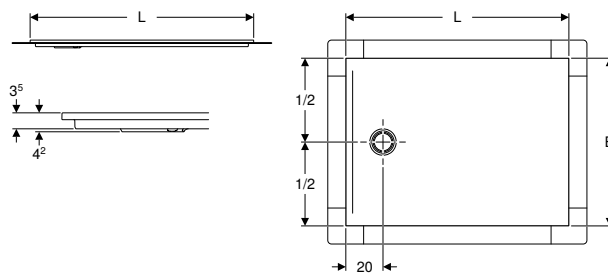

New

Geberit CleanFloor30 integrated shower surface, with sealing fleece, white

click & scan

Application purposes

- For use as floor-even shower surface
- For draining off waste water from a single shower head
- For floor constructions with Duofix installation frames up to upper edge of the shower surface 8–25 cm
- For raised installation up to 1.5 cm above finished floor
- Suitable for barrier-free construction

Technical data

Product material	Mineral composite material

Characteristics

- Outlet in the rear centre
- Sealing fleece, 10 cm circumferential, for connecting sealing systems
- Premounted sealing fleece
- Antislip class B according to EN 16165 (barefoot walking)
- Antislip class according to NF: PN 18
- Fulfils requirements in accordance with EN 14527, class 1
- Easy to clean
- Can bear loads of up to 300 kg

Scope of delivery

- Drain cover with comb insert

Art. no.	Colour / surface	B [cm]	H [cm]
L / length: 80 cm			
551.002.00.1	white / matt	80	3.5
L / length: 90 cm			
551.003.00.1	white / matt	80	3.5
551.011.00.1	white / matt	90	3.5
L / length: 100 cm			
551.004.00.1	white / matt	80	3.5
551.012.00.1	white / matt	90	3.5
551.020.00.1	white / matt	100	3.5
L / length: 110 cm			
551.005.00.1	white / matt	80	3.5
551.013.00.1	white / matt	90	3.5
551.021.00.1	white / matt	100	3.5
L / length: 120 cm			
551.006.00.1	white / matt	80	3.5
551.014.00.1	white / matt	90	3.5
551.022.00.1	white / matt	100	3.5
551.026.00.1	white / matt	120	3.5
L / length: 140 cm			
551.007.00.1	white / matt	80	3.5
551.015.00.1	white / matt	90	3.5
551.023.00.1	white / matt	100	3.5
L / length: 150 cm			
551.008.00.1	white / matt	80	3.5
551.016.00.1	white / matt	90	3.5
551.024.00.1	white / matt	100	3.5
L / length: 160 cm			
551.009.00.1	white / matt	80	3.5
551.017.00.1	white / matt	90	3.5
551.025.00.1	white / matt	100	3.5
L / length: 170 cm			
551.010.00.1	white / matt	80	3.5
551.018.00.1	white / matt	90	3.5
L / length: 180 cm			
551.019.00.1	white / matt	90	3.5

Available as of April 2026

To order additionally

- Geberit Duofix Rohbauset für Duschflächen
- Geberit Duofix Installationsrahmen für Duschflächen