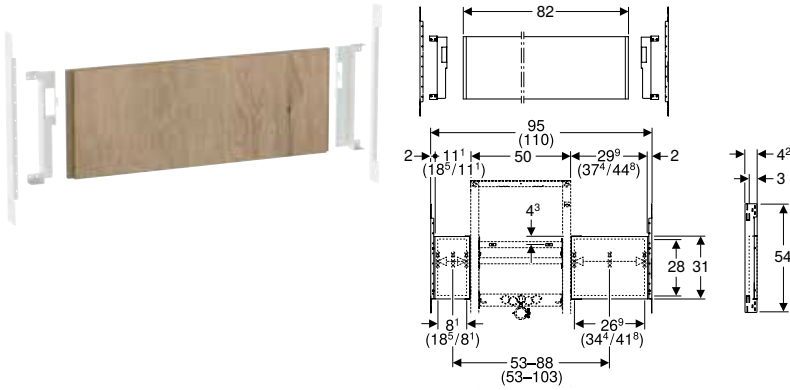

Geberit Duofix mounting plate for washbasin with washbasin cabinet and one washbasin tap eccentric

click & scan

Application purposes

- For drywall construction
- For installation in part or room-height prewall installations
- For installation in room-height installation walls
- For installation in part or room-height Geberit Duofix system walls
- For fastening between Geberit Duofix elements for washbasin and studs
- For fastening washbasins with cabinet
- For use with eccentric outlet tap

Scope of delivery

- Mounting plate
- 4 fixing brackets
- Fastening material

Characteristics

- Width adapted to Geberit ONE washbasins with cabinets
- Width adapted to Geberit Duofix crossbars for element fastening, for stud clearance from 60 cm (90–105 cm)
- Mounting plate can be cut to element width and position
- Can be divided into two smaller mounting plates
- Mounting plate made of veneered wood, waterproof bonded
- Building material class B2 in accordance with DIN 4102-1, resp. class D-s2, d0 in accordance with EN 13501-3
- Formaldehyde release class A in accordance with EN 1084, resp. Class E 1 according to EN 13936

Art. no.	Nominal width [cm]	B [cm]	H [cm]	T [cm]
111.055.00.1	90–105	82	31	3

To order additionally

- Fastening material for washbasin (if the positions of the fastening screws are on the mounting plates)

Accessories

- Geberit Duofix crossbar for element fastening, for stud clearance from 60 cm → p. 92

- The possible nominal widths of 90 cm and (105 cm) are provided separately in the dimension specifications.
- The dimension specifications for the part widths relate to the room-height installation situations combined with the crossbar for element fastening.
- The element can be moved 9.4 cm to the left or right (or 9.4 / 16.8 cm in the case of a nominal width of 105 cm)