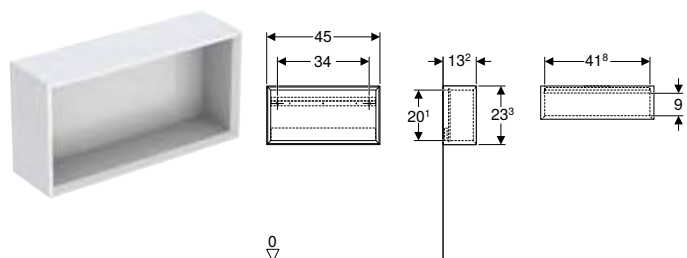

Geberit wall box, rectangular

click & scan

Application purposes

- For Geberit ONE, Acanto and iCon series

Technical data

Product material	High-compressed three-layer chipboard

Scope of delivery

- High-level cabinet
- Fastening material

Characteristics

- FSC™ C134279 certified
- Wall-hung
- Hidden fastening
- Moisture-resistant
- Delivered preassembled

Art. no.	Colour / surface	B [cm]	H [cm]	T [cm]
502.322.01.1	white / high-gloss coated	45	23.3	13.2
502.322.01.3 *	white / matt coated	45	23.3	13.2
502.322.JH.1	oak / wood-textured melamine	45	23.3	13.2
502.322.JK.1	lava / matt coated	45	23.3	13.2
502.322.JL.1 *	sand grey / high-gloss coated	45	23.3	13.2
502.322.JR.1 *	hickory / wood-textured melamine	45	23.3	13.2

* Order-based production