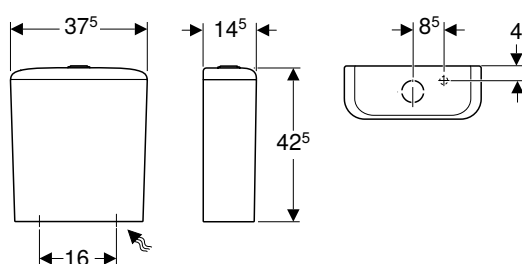

Exposed cisterns

Exposed cisterns for WCs, made of sanitary ceramic

Geberit iCon exposed cistern, close-coupled, dual flush, bottom water supply connection

click & scan

Application purposes

- For water supply connections 1/2"
- For close-coupled installation

Characteristics

- Dual flush
- Water supply connection on the bottom right