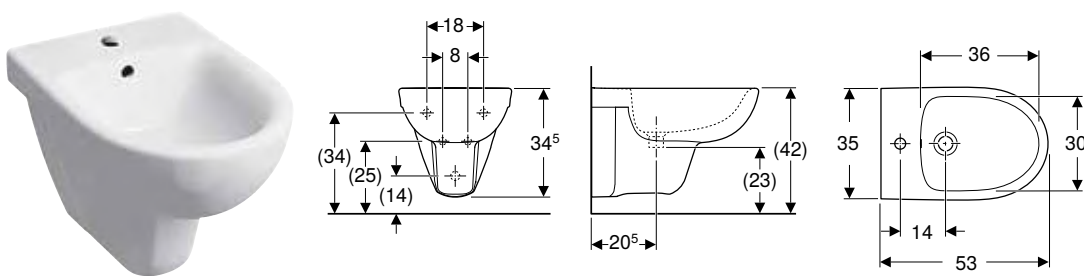

Bidets

Wall-hung bidets

Geberit Selnova wall-hung bidet

click & scan

Technical data

Product material	Vitreous china
------------------	----------------

Characteristics

- Wall-hung
- Hidden water supply connection