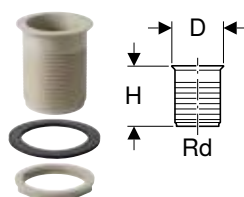

Waste outlets

Geberit waste outlet with round thread

click & scan

Application purposes

- For stainless steel sinks

Characteristics

- Conical rim

Technical data

Product material	Plastic

Scope of delivery

- Counternut Rg 60 x 1/8"
- Flange gasket made of EPDM

Art. no.	Colour / surface	Rd	D [cm]	H [cm]
352.328.08.1	pebble grey	60x1/8	7	8

Accessories

- Geberit waste plug without chain → p. 387
- Geberit valve screen → p. 386