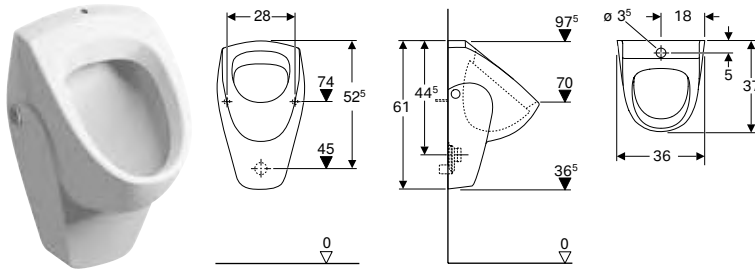

Geberit Selnova urinal, inlet from the top, outlet to the rear or downwards

Application purposes

- For operating with automatic, water-saving flush
- For exposed urinal flush controls

Technical data

Flush volume small, adjustment range	1 l
Product material	Vitreous china

Characteristics

- Wall-hung
- With flush rim
- Hidden trap
- Hidden fastening
- Fulfils requirements in accordance with EN 13407

Scope of delivery

- Urinal ceramic

Art. no.	Colour / surface	B [cm]	H [cm]	T [cm]	Outlet
500.343.01.1	white	36	61	37	to the rear or downwards

To order additionally

- Geberit fastening material for urinal, Kerafix → p. 973

Accessories

- Geberit pressure flushing valve for urinal with electronic flush actuation, battery operation, for surface mounting
- Geberit urinal trap d40, horizontal outlet
- Geberit urinal trap, horizontal outlet
- Geberit urinal trap, vertical outlet

- Urinal trap not included in scope of delivery