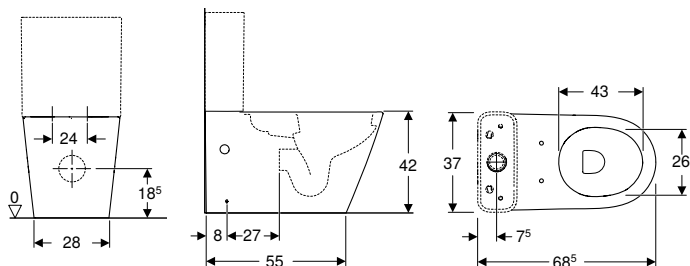

WCs

Floor-standing WCs

Geberit Eternity floor-standing WC for close-coupled exposed cistern, washdown, shrouded

click & scan

Technical data

Product material	Vitreous china

Scope of delivery

- WC ceramic appliance
- Fastening material

Characteristics

- Washdown WC
- Floor-standing
- With flush rim
- Horizontal or vertical outlet
- Shrouded

Art. no.	Colour / surface	B [cm]	H [cm]	T [cm]
171.001.01.2	white	37	42	68.5

To order additionally

- Cistern
- WC seat

Can be combined with

- Geberit Eternity WC seat → p. 1042
- Geberit Eternity close-coupled exposed cistern, dual flush, rear or bottom water supply connection → p. 1043