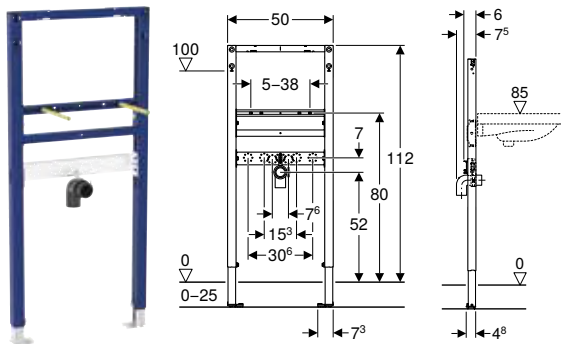

Geberit Duofix element for washbasin, 112 cm, deck-mounted tap

click & scan

Application purposes

- For metal and wood frame walls
- For Geberit Duofix system walls
- For installation in part- or room-height prewalls
- For installation in room-height partition walls
- For floor constructions 0–25 cm
- For installation of washbasins
- For deck-mounted taps

Scope of delivery

- Connection bend made of PE-HD, $\varnothing$ 50 mm
- Seal $\varnothing$ 44 / 40 mm
- Fastening material

Characteristics

- 2025 range
- Statically self-supporting frame, protected against corrosion with powder coating
- With pull-out plate for lateral fastening above the element on metal or wood profiles or on Geberit Duofix system studs
- Alternative fastening point for wall anchors
- Rotating foot plates, suitable for installation in U profiles UW 50 and UW 75
- Foot plates that can be mounted in Geberit Duofix system rail without tools, without additional components
- Galvanised non-slip leg supports protected against corrosion
- Fastening distance for washbasin 5–38 cm
- Threaded rods adjustable in depth with 18 or 28 cm fastening distance
- Fastening for connection bend, height-adjustable and sound-absorbing
- Crossbar for tap adjustable in height and depth

Art. no.	B [cm]	H [cm]	T [cm]
111.434.00.2	50	112	7.5

Accessories

- Accessory overview – Geberit Duofix elements for washbasins → p. 55