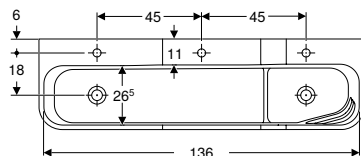

Application purposes

- For children
- For schools, childcare facilities and other educational facilities
- Suitable for children of different age groups
- For playing and learning
- For mounting on solid walls or drywalls
- For mounting on Geberit GIS set for Bambini play and washspace
- To install on Geberit Duofix elements for washbasins

Characteristics

- Three washbasin areas
- Three different heights
- Small projection
- Integrated storage function with slide and haptic area for water play and multi-sensory experience
- Rounded edges for avoiding injuries
- Shockproof
- Scratchproof
- Easy cleaning
- Seamless surface repair

Technical data

Product material	Varicor

Scope of delivery

- Washing trough

Art. no.	Colour / surface	Overflow	Drain	B [cm]	H [cm]	T [cm]
Tap hole: centred, left and right						
502.975.00.1	Washing trough: white alpine / matt	without	left and right	140	30	39
502.975.SX.1 *	Washing trough: white alpine / matt Dekorlinie aussen: light blue / matt Dekorlinie innen: ocean blue / matt	without	left and right	140	30	39
502.975.79.1 *	Washing trough: white alpine / matt Dekorlinie aussen: light green / matt Dekorlinie innen: forest green / matt	without	left and right	140	30	39
502.975.FY.1 *	Washing trough: white alpine / matt Dekorlinie aussen: orange / matt Dekorlinie innen: carmine red / matt	without	left and right	140	30	39

* Order-based production

Can be combined with

- Geberit Bambini washbasin tap, single-lever mixer → p. 841
- Geberit Bambini washbasin tap, battery operation → p. 846
- Geberit Bambini washbasin tap, mains operation → p. 842
- Geberit Bambini washbasin tap, mains operation → p. 844

Accessories

- Assortment overview – Geberit Bambini play and washspaces for deck-mounted taps → p. 827
- Assortment overview – Geberit Bambini play and washspaces for wall-mounted taps → p. 829