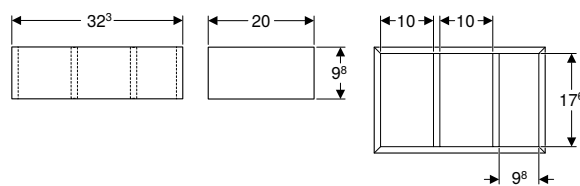

Geberit drawer insert, H-partition, for bottom drawer

click & scan

Technical data

Product material	High-compressed three-layer chipboard

Scope of delivery

- Drawer insert

Characteristics

- FSC™ C134279 certified
- H-partition

Art. no.	Colour / surface	B [cm]	H [cm]	T [cm]
500.676.00.1	lava / textured melamine	32.3	9.8	20