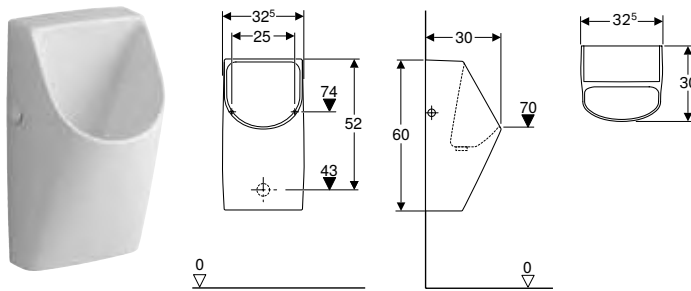

Geberit Smyle urinal, waterless, outlet to the rear

click & scan

Application purposes

- For operating without water

Technical data

Product material	Vitreous china

Characteristics

- Wall-hung
- Hidden drain
- Hidden fastening
- Easy fastening with Geberit fastening material Kerafix, for urinal
- Rimless

Scope of delivery

- Drain assembly
- Fastening material

Art. no.	Colour / surface	B [cm]	H [cm]	T [cm]	Outlet
500.255.01.1	white	32.5	60	30	to the rear