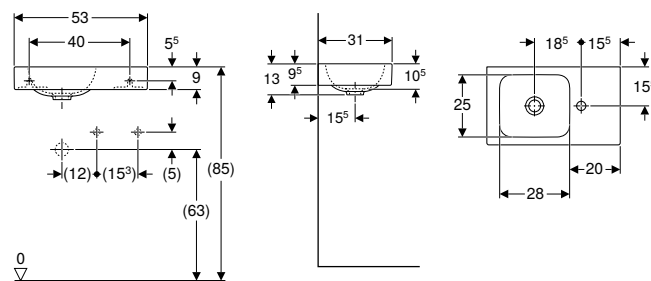

Geberit iCon handrinse basin with shelf surface

click & scan

Technical data

Product material	Fine fireclay

Characteristics

- Can be installed with a washbasin cabinet
- Asymmetrical
- With shelf surface

Art. no.	Colour / surface	Tap hole	Overflow	H [cm]	T [cm]	Shelf space
B / width: 53 cm						
124053000	white	right	without	13	31	right
124153000	white	left	without	13	31	left

Can be combined with

- Geberit iCon cabinet for handrinse basin, with one drawer → p. 613

Accessories

- Geberit waste outlet with free outlet, screen
- Geberit waste outlet with free outlet and valve cover
- Geberit dip tube trap for washbasin, horizontal outlet
- Geberit dip tube trap for washbasin, space-saving model, horizontal outlet
- Geberit fastening material for handrinse basin → p. 1035