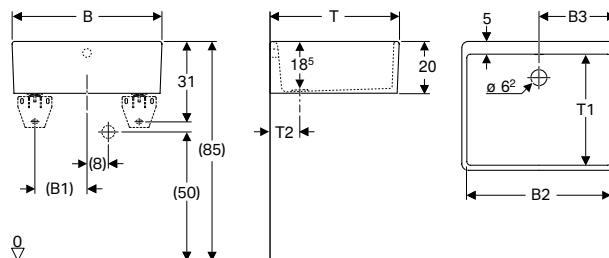

Utility sinks

Utility sinks made of sanitary ceramic

Geberit Publica utility sink with overflow

click & scan

Application purposes

- For mounting on mounting brackets
- For mounting on wall anchors
- For mounting on washtops
- For pouring out waste water
- For cleaning very dirty objects
- For industry and commerce
- For schools and other educational facilities
- For private areas

Characteristics

- With one bowl
- With overflow

Scope of delivery

- Utility sink
- Drain assembly
- Overflow assembly

Technical data

Product material	Fireclay

Art. no.	Colour / surface	Overflow	B [cm]	B1 [cm]	B2 [cm]	B3 [cm]	H [cm]	T [cm]	T1 [cm]	T2 [cm]
361350000	white	visible, symmetrical	50	16	46.5	25	20	39	32	14
361360000	white	visible, symmetrical	60	20	56.5	30	20	50	43	13
361370000	white	visible, symmetrical	70	25	66	35	20	50	43	14

Accessories

- Geberit set of mounting brackets for utility sink → p. 864