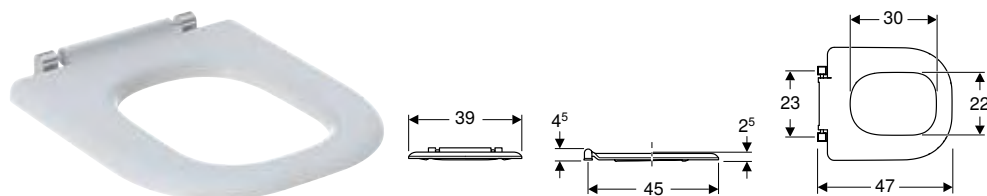

Geberit Selnova Comfort WC seat ring, square design, barrier-free, fastening from below

click & scan

Technical data

Product material	Duroplast
Fastening distance	23 cm

Characteristics

- Barrier-free
- Antibacterial
- With hinge bar made of stainless steel
- Oblique buffers extend into the ceramic chamfer of the WC ceramic appliance and prevent the WC seat sliding sideways
- Square design