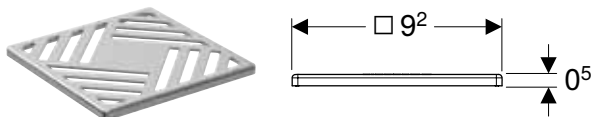

Geberit Fractal design grating 10 x 10 cm

[click & scan](#)

Technical data

Product material	Stainless steel

Characteristics

- Load-bearing capacity, class H 1.5 (1.5 kN)

Art. no.	Nominal width [cm]	L [cm]	B [cm]	H [cm]
388.125.00.1	10	9.2	9.2	0.5