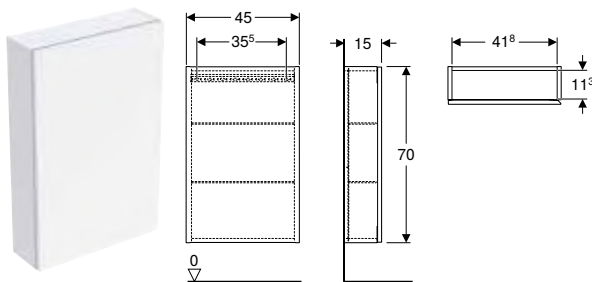

Geberit high-level cabinet, rectangular, with one door

click & scan

Application purposes

- For Geberit ONE, Acanto and iCon series

Technical data

Product material	High-compressed three-layer chipboard

Scope of delivery

- High-level cabinet
- 2 glass shelves
- Fastening material

Characteristics

- FSC™ C134279 certified
- Wall-hung
- With one door
- Door with soft closing
- Opening with recessed handle or push-to-open mechanism
- With two adjustable glass shelves
- Hinge side left or right
- Moisture-resistant
- Delivered preassembled

Art. no.	Colour / surface	H [cm]	T [cm]
B / width: 45 cm			
502.318.01.1	Body, Front: white / high-gloss coated	70	15
502.318.01.2	Body: white / high-gloss coated Front: white / glossy glass	70	15
502.318.01.3 *	Body, Front: white / matt coated	70	15
502.318.JH.1	Body, Front: oak / wood-textured melamine	70	15

* Order-based production