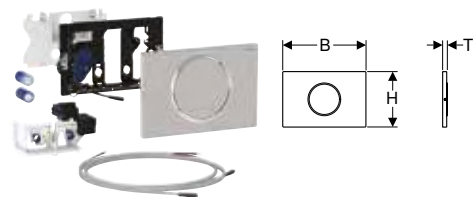

Geberit electronic WC flush control, battery operation, for Sigma concealed cistern 12 cm, with Sigma10 actuator plate, round, for pull-down rail, manual

click & scan

Application purposes

- For manual remote flush actuation of Sigma concealed cisterns 12 cm using pull-down rails with potential-free push-button with closing function
- For single flush
- For solid and drywall construction
- Suitable for barrier-free construction
- For Sigma concealed cisterns 12 cm
- Not suitable for use with Geberit inserts for in-cistern block

Technical data

Battery type	LR20
Degree of protection	IP45
Operating voltage	3 V DC
Power consumption in standby mode	0.15 W
Interval flush time, factory setting	5 s

Characteristics

- Flush actuation connected by wire
- Flush actuation via pull-down rail, connected by wire
- Push-buttons can be connected in parallel
- Single flush can be triggered via actuator plate
- Batteries in closed battery compartment in the flushing cistern
- Interval flush preset
- Adjustable interval flush
- Device settings and operation with mobile device via integrated Bluetooth® interface
- Compatible with Geberit Control App
- Wirelessly connectable with Geberit Gateway via Bluetooth®
- Compatible with Geberit Connect
- Screwable actuator plate

Scope of delivery

- Sigma10 actuator plate
- Mounting frame
- Protection plate
- Actuator rod
- Support block with servomotor and lifting device, premounted
- Electrical control
- 2 alkaline manganese batteries LR20, each 1.5 V
- 2 cables, prefabricated, length 1.2 m
- Fastening material

Art. no.	Colour / surface	Product material	B	H	T	Power consumption [W]
			[cm]	[cm]	[cm]	
115.864.16.6	Plate, Button: black matt / easy-to-clean coated Design ring/-s: black / glossy	Stainless steel	24.6	16.4	1.5	≤ 4
115.864.SN.6	Plate, Button: brushed, easy-to-clean coated Design ring: polished	Stainless steel	24.6	16.4	1.5	≤ 4