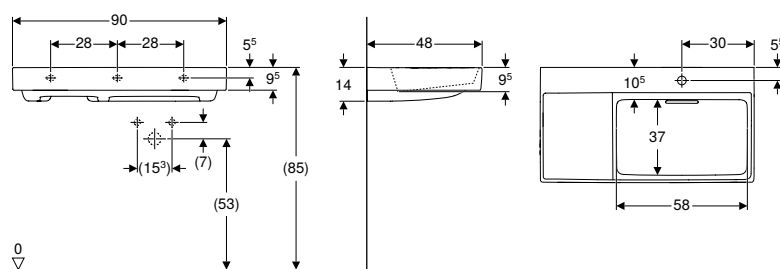

Mix & Match

Geberit ONE washbasin CleanDrain, left shelf surface

Technical data

Product material	Fine fireclay

Scope of delivery

- Washbasin
- Drain cover with comb insert, magnetic fixing
- Geberit washbasin connector and trap, space-saving model

Characteristics

- Can be installed with a washbasin cabinet
- Horizontal outlet
- Hidden overflow function
- Actuation using tie rod
- With integrated hair trap
- Hygienic with optimum flow behaviour

Art. no.	Colour / surface	Mix & Match	Tap hole	Overflow	Cabinet width [cm]	H [cm]	T [cm]	Fastening points	Shelf space
B / width: 90 cm									
505.043.00.1	Washbasin: white / KeraTect Cover: white / glossy	Yes	right	without	90	14	48	3	left
505.044.00.1	Washbasin: white / KeraTect Cover: white / glossy	Yes	without	without	90	14	48	3	left

Can be combined with

- Geberit iCon cabinet for washbasin, with one drawer → p. 614
- Geberit iCon cabinet for washbasin, with two drawers → p. 616
- Geberit ONE cabinet for washbasin, with two drawers → p. 486
- Geberit ONE cabinet for washbasin, with one drawer → p. 484
- Geberit Acanto cabinet for washbasin, with one drawer and one internal drawer → p. 564

Accessories

- Geberit fastening material for washbasin → p. 1035
- Geberit ONE drain cover with comb insert, magnetic fixing → p. 478

- Mix & Match: Articles of the same width can be freely combined in the Geberit ONE, Acanto and iCon series