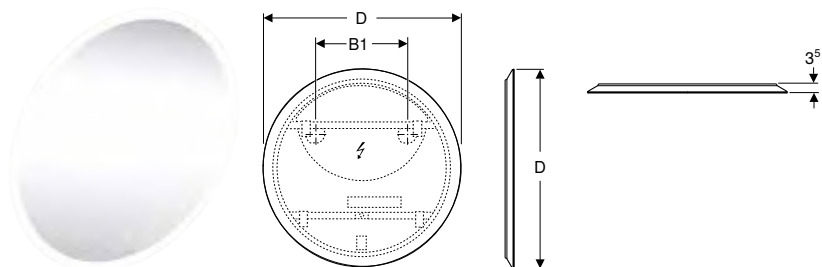

Art. no.	Colour / surface	B1 [cm]	H [cm]	H1 [cm]	T [cm]	Protection class	Power consumption [W]	Power consumption of mirror heating [W]	Luminous flux (max. / above / below) [lm]
B / width: 90 cm									
502.783.00.1	anodised aluminium	60	70	38.5	3.2	I	33.6	53.5	4350
502.783.14.1	black matt / anodised aluminium	60	70	38.5	3.2	I	33.6	53.5	4350
B / width: 105 cm									
502.784.00.1	anodised aluminium	75	70	38.5	3.2	I	45	53.5	5700
502.784.14.1	black matt / anodised aluminium	75	70	38.5	3.2	I	45	53.5	5700
B / width: 120 cm									
502.785.00.1	anodised aluminium	90	70	38.5	3.2	I	39.3	53.5	5000
502.785.14.1	black matt / anodised aluminium	90	70	38.5	3.2	I	39.2	53.5	5000
B / width: 135 cm									
502.786.00.1	anodised aluminium	105	70	38.5	3.2	I	50.6	52.5	6500
502.786.14.1	black matt / anodised aluminium	105	70	38.5	3.2	I	50.6	53.5	6500
B / width: 160 cm									
502.787.00.1	anodised aluminium	130	70	38.5	3.2	I	60.1	89.5	7750
502.787.14.1	black matt / anodised aluminium	130	70	38.5	3.2	I	60.1	89.5	7750

Geberit Option illuminated mirror, round design, with direct and indirect lighting

click & scan

Technical data

Degree of protection	IP44
Nominal voltage	220–240 V AC
Mains frequency	50 Hz / 60 Hz
Operating voltage	24 V DC
Product material	Aluminium
Light source energy efficiency class	F
Light colour	3000 K
Service life of LED lighting max.	72000 h
Measuring method	L70B50
Colour Rendering Index min.	80
Standard deviation of colour matching	3 SDCM

Scope of delivery

- Mirror
- Fastening material

Characteristics

- Suitable for all bathroom series
- LED lighting
- Direct and indirect lighting, continuously dimmable
- Touch sensor switch for lighting, with orientation light
- Memory function for lighting with touch sensor switch
- Orientation light can be deactivated
- With Geberit FlexInstall suspension

Art. no.	D [cm]	B1 [cm]	H [cm]	T [cm]	Protection class	Power consumption [W]	Luminous flux [lm]
B / width: 50 cm							
502.796.00.1	50	13	50	3.5	II	38.9	4875
B / width: 60 cm							
502.797.00.1	60	20	60	3.5	II	48.8	6045
B / width: 75 cm							
502.798.00.1	75	35	75	3.5	II	62.2	7800
B / width: 90 cm							
502.799.00.1	90	50	90	3.5	II	77.7	9750