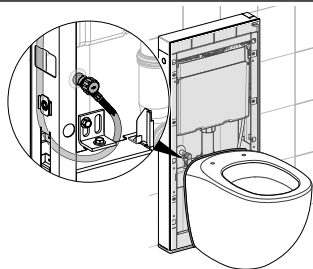

131.071.21.1

131.071.21.1 to be ordered separately