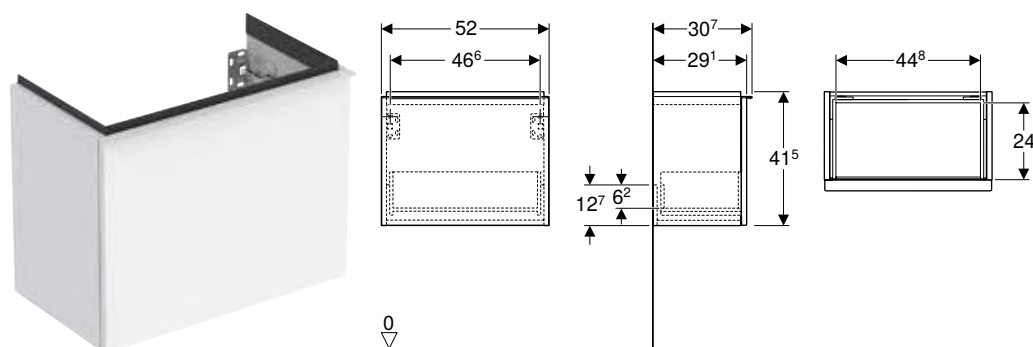

Geberit iCon cabinet for handrinse basin, with one drawer

click & scan

Technical data

Product material	High-compressed three-layer chipboard
Drawer load max.	30 kg

Scope of delivery

- Cabinet for handrinse basin
- Fastening material

Characteristics

- FSC™ C134279 certified
- Wall-hung
- With one drawer
- Opening with handle
- Drawer with soft closing
- Exchangeable handle
- Drawer without trap cutout
- Moisture-resistant
- Delivered preassembled

Art. no.	Colour / surface	B [cm]	H [cm]	T [cm]
Washbasin width: 53 cm				
502.302.01.1	Body, Front: white / high-gloss coated Handle: white / matt powder-coated	52	41.5	30.7
502.302.01.2	Body, Front: white / high-gloss coated Handle: chrome / glossy	52	41.5	30.7
502.302.01.3 *	Body, Front: white / matt coated Handle: white / matt powder-coated	52	41.5	30.7
502.302.JH.1	Body, Front: oak / wood-textured melamine Handle: lava / matt powder-coated	52	41.5	30.7
502.302.JK.1	Body, Front: lava / matt coated Handle: lava / matt powder-coated	52	41.5	30.7
502.302.JL.1 *	Body, Front: sand grey / high-gloss coated Handle: sand grey / matt powder-coated	52	41.5	30.7
502.302.JR.1 *	Body, Front: hickory / wood-textured melamine Handle: lava / matt powder-coated	52	41.5	30.7

* Order-based production

Can be combined with

- Geberit iCon handrinse basin with shelf surface → p. 596
- Geberit iCon Light handrinse basin with shelf surface → p. 598
- Geberit iCon side element → p. 624
- Geberit Option illuminated mirror, round design, with direct and indirect lighting → p. 817
- Geberit Option Plus illuminated mirror, square design, with direct and indirect lighting → p. 816
- Geberit Option illuminated mirror, oval design, indirect lighting → p. 818

Accessories

- Accessory overview – Geberit iCon bathroom furniture → p. 607