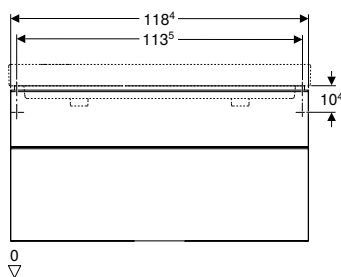

Geberit Smyle cabinet for double washbasin, square design, with two drawers

Technical data

Product material	High-compressed three-layer chipboard
Drawer load max.	20 kg

Scope of delivery

- Cabinet for double washbasin
- Fastening material

Characteristics

- FSC™ C134279 certified
- Wall-hung
- With two drawers
- Opening with handle
- Drawer with soft closing
- Moisture-resistant
- Drawer frame made of metal
- Delivered preassembled

Art. no.	Colour / surface	B	H	T
		[cm]	[cm]	[cm]

Washbasin width: 120 cm

500.356.00.1	Body, Front: white / high-gloss coated Handle: white / matt powder-coated	118.4	61.7	47
500.356.JK.1 *	Body, Front: lava / matt coated Handle: lava / matt powder-coated	118.4	61.7	47
500.356.JL.1 *	Body, Front: sand grey / high-gloss coated Handle: sand grey / matt powder-coated	118.4	61.7	47
500.356.JR.1	Body, Front: hickory / wood-textured melamine Handle: lava / matt powder-coated	118.4	61.7	47

* Order-based production

Can be combined with

- Geberit Smyle double washbasin, square design → p. 670
- Geberit Smyle low cabinet with two drawers → p. 681
- Geberit Option illuminated mirror, square design, lighting on both sides → p. 816
- Geberit Option mirror cabinet with lighting and three doors → p. 820

Accessories

- Accessory overview – Geberit Smyle bathroom furniture → p. 673