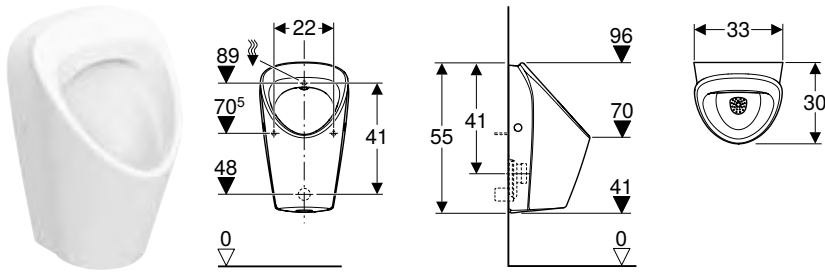

Urinals

Urinals, flush operation, rimless
For exposed or concealed urinal flush control

For exposed or concealed urinal flush control

Geberit Selnova S urinal, inlet from the rear, outlet to the rear or downwards

click & scan

Application purposes

- For operating with automatic, water-saving flush
- For operation with manual or automatic flush actuation
- For concealed urinal flush controls
- For concealed urinal flush controls, hidden
- For exposed urinal flush controls, hidden

Technical data

Flush volume small, adjustment range	0.5 l
Product material	Vitreous china

Characteristics

- Rimless
- Flushing out of urinal ceramic with 0.5 l per flush guaranteed, while compliant with EN13407
- Flush guide can be replaced without removing the sanitary ceramic
- Concealed flush guide
- Hidden trap
- Wall-hung
- Hidden fastening

Scope of delivery

- Urinal ceramic
- Fastening material for urinal
- Drain strainer
- Flush guide

Art. no.	Colour / surface	B [cm]	H [cm]	T [cm]	Outlet
503.105.00.1	white	33	55	30	to the rear or downwards

Accessories

- Geberit flush bend extension for urinal, with sleeve
- Geberit inlet connection piece for urinals → p. 973
- Geberit urinal trap, horizontal outlet
- Geberit urinal trap, vertical outlet
- Geberit urinal division, plastic → p. 967
- Geberit urinal division, glass → p. 968
- Geberit urinal division, sanitary ceramic → p. 968