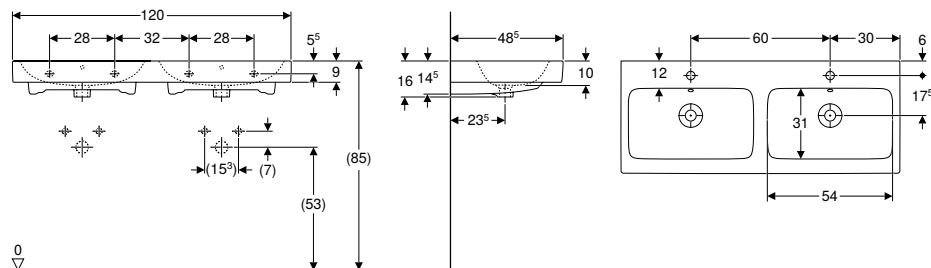

Double washbasins

Mix & Match

Geberit iCon double washbasin

Technical data

Product material	Fine fireclay

Characteristics

- Can be installed with a washbasin cabinet

Art. no.	Colour / surface	Mix & Match	Tap hole	Overflow	H [cm]	T [cm]
B / width: 120 cm						
124120000	white	Yes	centred	visible, symmetrical	16	48.5