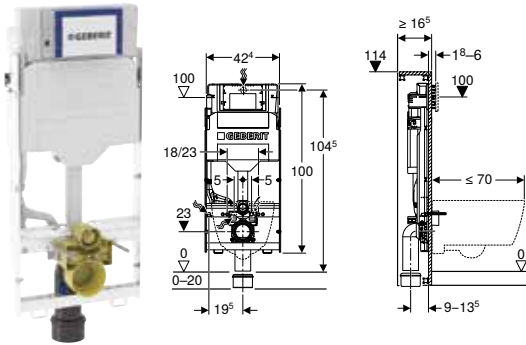

Art. no.	B [cm]	H [cm]	T [cm]	T1 [cm]
461.311.00.6	42.4	114	16.5	19.5

Accessories

- Accessory overview – Geberit GIS elements for WCs → p. 110

- Actuator plate has to be ordered separately

Geberit GIS element for wall-hung WC, 114 cm, with Sigma concealed cistern 12 cm and Power & Connect box