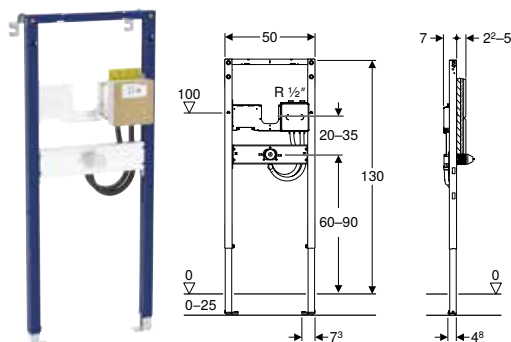

Art. no.	B [cm]	H [cm]	T [cm]
111.787.00.1	50	20	7.5

Geberit Duofix element, 130 cm, for electronic wall-mounted tap with concealed function box, for ablation

Application purposes

- For metal and wood frame walls
- For Geberit Duofix system walls
- For installation in part- or room-height prewalls
- For installation in room-height partition walls
- For floor constructions 0–25 cm
- For installation inside of ablation areas in mosques
- For Piave and Brenta washbasin taps, wall-mounted, with concealed function box