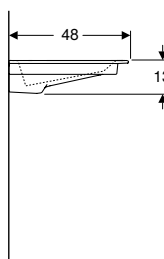

Vanity basins

Mix & Match

Geberit ONE vanity basin CleanDrain

click & scan

Application purposes

- For mounting on washbasin cabinets

Technical data

Product material	Fine fireclay

Characteristics

- Horizontal outlet
- Slim rim
- Hidden overflow function
- Actuation using tie rod
- With integrated hair trap
- Hygienic with optimum flow behaviour

Scope of delivery

- Vanity basin
- Drain cover with comb insert, magnetic fixing
- Geberit washbasin connector and trap, space-saving model

Art. no.	Colour / surface	Mix & Tap hole Match	Overflow	B1 [cm]	B2 [cm]	Cabinet width [cm]	H [cm]	T [cm]	Shelf space
B / width: 60 cm									
505.002.00.1	Washbasin: white / KeraTect Cover: white / glossy	Yes centred	without	49	30	60	13	48	on both sides
505.001.00.1	Washbasin: white / KeraTect Cover: white / glossy	Yes without	without	49		60	13	48	on both sides
B / width: 75 cm									
505.004.00.1	Washbasin: white / KeraTect Cover: white / glossy	Yes centred	without	55.5	37	75	13	48	on both sides
505.003.00.1	Washbasin: white / KeraTect Cover: white / glossy	Yes without	without	55.5		75	13	48	on both sides
B / width: 90 cm									
505.006.00.1	Washbasin: white / KeraTect Cover: white / glossy	Yes centred	without	55.5	45	90	13	48	on both sides
505.005.00.1	Washbasin: white / KeraTect Cover: white / glossy	Yes without	without	55.5		90	13	48	on both sides
B / width: 105 cm									
505.015.00.1	Washbasin: white / KeraTect Cover: white / glossy	No centred	without	55.5	52	105	13	48	on both sides
505.014.00.1	Washbasin: white / KeraTect Cover: white / glossy	No without	without	55.5		105	13	48	on both sides
B / width: 119 cm									
505.017.00.1	Washbasin: white / KeraTect Cover: white / glossy	Yes centred	without	55.5	59.5	120	13	48	on both sides
505.016.00.1	Washbasin: white / KeraTect Cover: white / glossy	Yes without	without	55.5		120	13	48	on both sides

Can be combined with

- Geberit iCon cabinet for washbasin, with one drawer → p. 614
- Geberit iCon cabinet for washbasin, with two drawers → p. 616
- Geberit ONE cabinet for washbasin, with two drawers → p. 486
- Geberit ONE cabinet for washbasin, with one drawer → p. 484
- Geberit Acanto cabinet for washbasin, with one drawer and one internal drawer → p. 564

Accessories

- Geberit ONE drain cover with comb insert, magnetic fixing → p. 478

- Mix & Match: Articles of the same width can be freely combined in the Geberit ONE, Acanto and iCon series