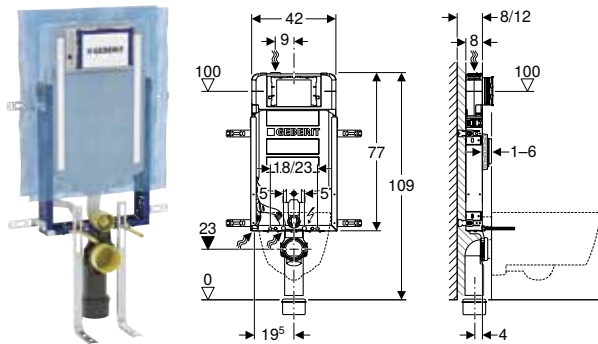

Art. no.	B [cm]	H [cm]	T [cm]
110.792.00.1	42	109	8

Accessories

- Accessory overview – Geberit Kombifix elements for WCs → p. 12

- Actuator plate has to be ordered separately

New

Geberit Kombifix element for wall-hung WC, 109 cm, with Sigma concealed cistern 8 cm, with leg supports