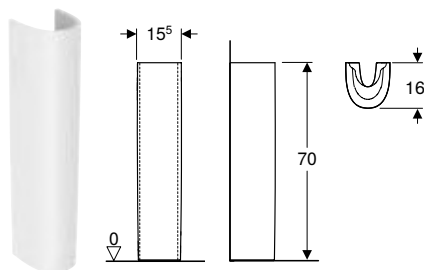

Geberit Bastia full pedestal

click & scan

Technical data

Product material	Vitreous china

Art. no.	Colour / surface	B [cm]	H [cm]	T [cm]
501.608.00.1	white	15.5	70	16

To order additionally

- Fastening material

Can be combined with

- Geberit Bastia washbasin → p. 782
- Geberit Bastia handrinse basin, square design, with asymmetrical overflow → p. 781
- Geberit Bastia handrinse basin, square design → p. 781
- Geberit Bastia handrinse basin → p. 780