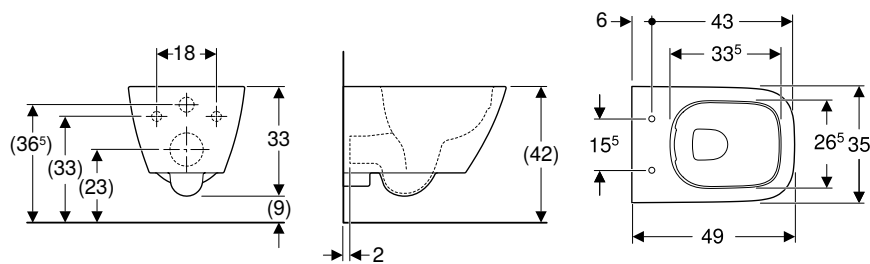

Geberit Smyle wall-hung WC, square, washdown, small projection, shrouded, Rimfree

click & scan

Application purposes

- For concealed cisterns
- For pressure flushing valves
- Suitable for installation in small bathrooms and guest WCs

Technical data

Product material	Vitreous china

Scope of delivery

- Fastening material

Characteristics

- Wall-hung
- Washdown WC
- Rimless WC ceramic appliance featuring Rimfree flush technology
- Easy fastening with Easy Fast Fixing (type EFF3)
- Type 1, full flush volume 6 / 5 / 4 l, in accordance with EN 997
- 4 l flush
- Shrouded
- Hidden fastening
- Small projection

Art. no.	Colour / surface	B [cm]	H [cm]	T [cm]
500.379.01.1	white	35	33	49

To order additionally

- WC seat

Can be combined with

- Geberit Smyle WC seat, square, slim design, sandwich shape → p. 691
- Geberit Smyle WC seat, square, slim design → p. 691