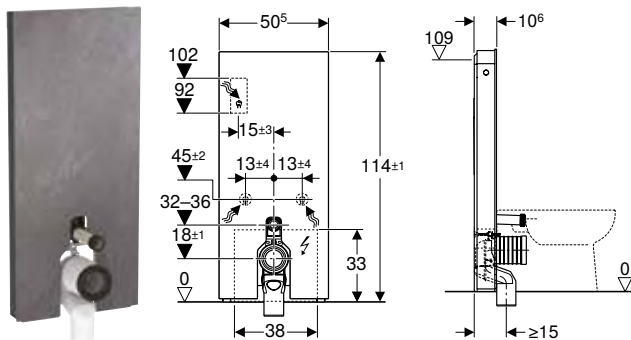

Geberit Monolith Plus sanitary module for floor-standing WC, 114 cm, front cladding made of stoneware

click & scan

Application purposes

- For floor inlets
- For renovations, conversions and new buildings
- For wall inlets with an inlet height of 18 cm
- For floor-standing WCs with P-bend and flush water inlet height 32–36 cm above the floor (EN 33)
- For replacing floor-standing WCs with concealed cistern with maximum service opening height < 109 cm
- For replacing low-level exposed cisterns
- For replacing half-high level exposed cisterns
- For replacing floor-standing WCs with close-coupled exposed cistern
- For connecting Geberit AquaClean Tuma WC complete solution, floor-standing WC
- For replacing pressure flushing valves
- For connecting Geberit AquaClean WC enhancement solutions, with accessories
- For mounting on finished floors
- For installation in front of drywalls or solid walls

Technical data

Degree of protection	IPX4
Nominal voltage	100–240 V AC
Mains frequency	50–60 Hz
Operating voltage	12 V DC
Power consumption in standby mode max.	0.5 W
Flow pressure	0.1–10 bar
Flush volume, factory setting	6 l / 3 l
Flush volume large, adjustment range	4–6 l
Small flush volume	3 l
Flow rate at 300 kPa / 3 bar	9.6 l/min
Light colour	2200–4000 K

Characteristics

- Dual flush
- Soft-touch buttons for flush actuation
- Settings can only be changed with the Geberit Home App
- Odour extraction with ceramic honey comb filter can be activated
- Odour extraction unit with run-on function
- Adjustable interval flush
- With ComfortLight
- Lighting mood infinitely adjustable from orientation light to daylight
- Light colour continuously adjustable from warm white to cool white
- DALI-compatible control
- Operation with extra-low voltage, no mains voltage in cistern
- Water supply connection on the rear centre
- Water supply connection on the left/right possible with accessories
- Water supply connection on the bottom
- Compensation of dimensional tolerances possible
- Cistern, fully insulated against condensation
- Side cladding made of aluminium brushed
- Self-supporting

Scope of delivery

- Water supply connection set with 2 angle stop valves, 1/2"
- Flush bend extension 160 mm
- Connection bend made of PP, ø 90 mm
- Sleeve made of EPDM, ø 44 / 55 mm
- Adapter socket made of PE-HD, ø 90 / 110 mm
- Female socket for mains connection
- Power supply unit
- Fastening material
- Base cover
- Fastening material for drywall

Art. no.	Colour / surface	B [cm]	H [cm]	T [cm]	Protection class	Power consumption [W]
131.233.00.7	Front: slate look / stoneware Side cladding: black / brushed aluminium	50.5	114	10.6	I	15
131.233.JV.7	Front: concrete look / stoneware Side cladding: brushed aluminium	50.5	114	10.6	I	15

Accessories

- Lateral water supply connection set for Geberit Monolith sanitary module for WC → p. 920
- Geberit outlet mounting box → p. 898
- Interface module 12 V for Geberit AquaClean Mera/Sela → p. 889

- The colour and structure of natural products may vary