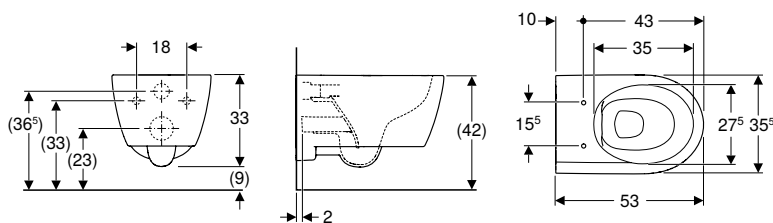

Geberit iCon wall-hung WC, washdown, shrouded, Rimfree

Application purposes

- For concealed cisterns
- For pressure flushing valves

Technical data

Product material	Vitreous china

Scope of delivery

- Fastening material

Characteristics

- Wall-hung
- Washdown WC
- Rimless WC ceramic appliance featuring Rimfree flush technology
- Easy fastening with Easy Fast Fixing (type EFF3)
- Type 1, full flush volume 6 / 5 / 4 l, in accordance with EN 997
- Type 2 in accordance with EN 997
- 4 l flush
- Shrouded
- Hidden fastening

Art. no.	Colour / surface	B [cm]	H [cm]	T [cm]
501.661.00.1	white	35.5	33	53

To order additionally

- WC seat

Can be combined with

- Geberit iCon WC seat, EasyMount hinges → p. 645
- Geberit iCon WC seat → p. 646
- Geberit iCon WC seat, slim design → p. 645
- Geberit iCon wall-hung bidet, shrouded → p. 648
- Geberit AquaClean Tuma Comfort WC enhancement solution → p. 876
- Geberit AquaClean Tuma Classic WC enhancement solution → p. 878