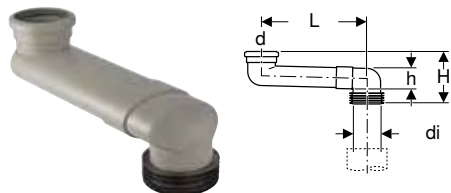

Waste couplings made of PVC

Geberit PVC S-bend

click & scan

Application purposes

- For transition of floor-standing WCs to prewall installation

Scope of delivery

- Lip seal made of EPDM
- Sleeve made of EPDM

Technical data

Product material	PVC

Art. no.	Colour / surface	DN	d, $\varnothing$ [mm]	di, $\varnothing$ [mm]	L [cm]	H [cm]	h [cm]
388.350.29.1	grey	90	90	100–105.6	14.5–34.5	16.7	6.5

To order additionally

- PVC adhesive, standard

Sleeves and cover caps

Geberit set of cover caps

click & scan

Application purposes

- For covering the fastenings on WC and urinal ceramics

Characteristics

- With washers

Technical data

Product material	Plastic

Scope of delivery

- Set of 2 pieces

Art. no.	Colour / surface
217.713.11.1	white alpine
217.713.46.1	chrome / matt