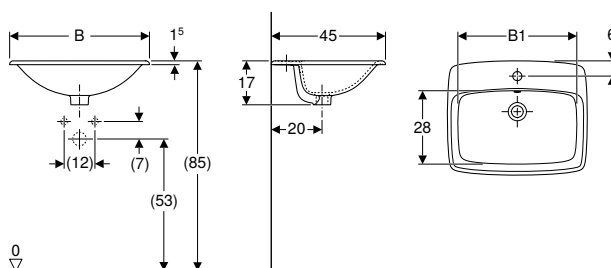

Countertop washbasins

Geberit Selnova Square countertop washbasin

click & scan

Application purposes

- For mounting in washtops from above

Technical data

Product material	Vitreous china

Scope of delivery

- Countertop washbasins

Art. no.	Colour / surface	Tap hole	Overflow	B1	H	T
				[cm]	[cm]	[cm]

B / width: 55 cm

500.306.01.1	white	centred	visible, symmetrical	46	17	45

B / width: 60 cm

500.307.01.1	white	centred	visible, symmetrical	50	17	45

Accessories

- Geberit dip tube trap for washbasin, horizontal outlet