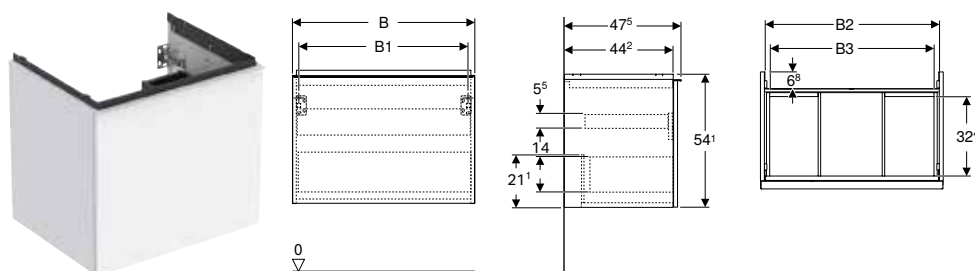

Mix & Match

Geberit Acanto cabinet for washbasin, with one drawer and one internal drawer

Technical data

Product material	High-compressed three-layer chipboard
Drawer load max.	20 kg

Scope of delivery

- Cabinet for washbasin
- Fastening material

Characteristics

- FSC™ C134279 certified
- Wall-hung
- With one drawer
- With one internal drawer
- Opening with handle
- Exchangeable handle
- Drawer with soft closing
- Drawer without trap cutout
- Moisture-resistant
- Delivered preassembled

Art. no.	Colour / surface	Mix & Match	B [cm]	B1 [cm]	B2 [cm]	B3 [cm]	H [cm]	T [cm]
Washbasin width: 60 cm								
503.003.01.1	Body, Front: white / high-gloss coated Handle: white / matt powder-coated	Yes	59.2	53.8	56	51.8	54.1	47.5
503.003.01.2	Body: white / high-gloss coated Front: white / glossy glass Handle: white / matt powder-coated	Yes	59.2	53.8	56	51.8	54.1	47.5
503.003.01.3 *	Body, Front: white / matt coated Handle: white / matt powder-coated	Yes	59.2	53.8	56	51.8	54.1	47.5
503.003.JH.1	Body, Front: oak / wood-textured melamine Handle: lava / matt powder-coated	Yes	59.2	53.8	56	56	54.1	47.5
503.003.JK.1	Body, Front: lava / matt coated Handle: lava / matt powder-coated	Yes	59.2	53.8	56	51.8	54.1	47.5
503.003.JK.2	Body: lava / matt coated Front: lava / glossy glass Handle: lava / matt powder-coated	Yes	59.2	53.8	56	51.8	54.1	47.5
503.003.JR.1 *	Body, Front: hickory / wood-textured melamine Handle: lava / matt powder-coated	Yes	59.2	53.8	56	51.8	54.1	47.5
Washbasin width: 75 cm								
503.004.01.1	Body, Front: white / high-gloss coated Handle: white / matt powder-coated	Yes	74	68.8	70.8	66.5	54.1	47.5
503.004.01.2	Body: white / high-gloss coated Front: white / glossy glass Handle: white / matt powder-coated	Yes	74	68.8	70.8	66.5	54.1	47.5
503.004.01.3 *	Body, Front: white / matt coated Handle: white / matt powder-coated	Yes	74	68.8	70.8	66.5	54.1	47.5
503.004.JH.1	Body, Front: oak / wood-textured melamine Handle: lava / matt powder-coated	Yes	74	68.8	70.8	66.5	54.1	47.5
503.004.JK.1	Body, Front: lava / matt coated Handle: lava / matt powder-coated	Yes	74	68.8	70.8	66.5	54.1	47.5
503.004.JK.2	Body: lava / matt coated Front: lava / glossy glass Handle: lava / matt powder-coated	Yes	74	68.8	70.8	66.5	54.1	47.5
503.004.JR.1 *	Body, Front: hickory / wood-textured melamine Handle: lava / matt powder-coated	Yes	74	68.8	70.8	66.5	54.1	47.5
Washbasin width: 90 cm								
503.005.01.1	Body, Front: white / high-gloss coated Handle: white / matt powder-coated	Yes	88.8	83.4	85.6	81.4	54.1	47.5
503.005.01.2	Body: white / high-gloss coated Front: white / glossy glass Handle: white / matt powder-coated	Yes	88.8	83.4	85.6	81.4	54.1	47.5
503.005.01.3 *	Body, Front: white / matt coated Handle: white / matt powder-coated	Yes	88.8	83.4	85.6	81.4	54.1	47.5
503.005.JH.1	Body, Front: oak / wood-textured melamine Handle: lava / matt powder-coated	Yes	88.8	83.4	85.6	81.4	54.1	47.5

* Order-based production