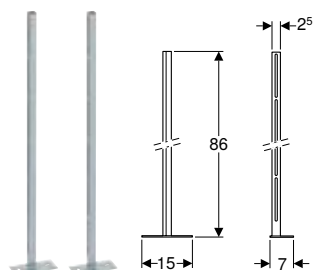

Scope of delivery

- Set of 2 pieces

Characteristics

- Zinc-plated

Art. no.

457.888.26.1

Geberit Kombifix set of studs with foot plate

click & scan