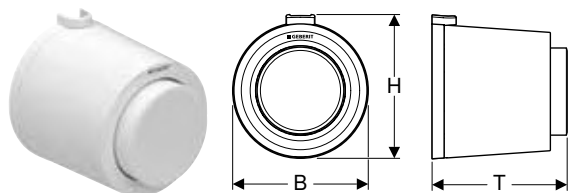

Geberit Type 01 remote flush actuation, round, pneumatic, single flush, exposed actuator

click & scan

Application purposes

- For pneumatic remote flush actuation of Geberit exposed and concealed cisterns
- For single flush
- For solid and drywall construction
- For exposed installation
- For Sigma concealed cisterns 12 cm
- For Omega concealed cisterns 12 cm
- For AP123 exposed cisterns

Characteristics

- Round design
- Actuator button protruding
- Can be combined with Geberit actuator plates for single flush, dual flush and stop-and-go flush or Geberit cover plate

Scope of delivery

- Actuator
- Pneumatic flushing device
- Pneumatic hose, length 2 m
- Conduit pipe, length 0.9 m
- Fastening material

Technical data

Actuation force (N) max.	25 N

Art. no.	Colour / surface	Product material	B [cm]	H [cm]	T [cm]
116.046.11.1	white alpine	Plastic	8.5	9	8.5