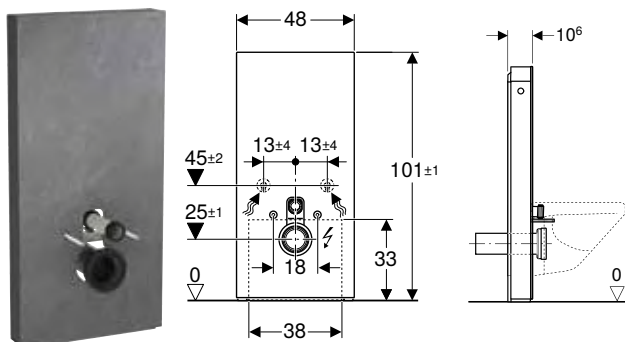

Geberit Monolith Plus sanitary module for wall-hung WC, 101 cm, front cladding made of stoneware

click & scan

Application purposes

- For renovations, conversions and new buildings
- For wall inlets with inlet height > 23 cm
- For replacing low-level exposed cisterns
- For replacing wall-hung WCs with close-coupled exposed cistern
- For Geberit AquaClean WC complete solutions
- For connecting Geberit AquaClean WC enhancement solutions, with accessories
- For mounting on finished floors
- For installation in front of drywalls or solid walls
- For compensating the offset between WC connections and wall drains using a stepped straight connector for wall-hung WCs

Technical data

Degree of protection	IPX4
Nominal voltage	100–240 V AC
Mains frequency	50–60 Hz
Operating voltage	12 V DC
Power consumption in standby mode max.	0.5 W
Flow pressure	0.1–10 bar
Flush volume, factory setting	6 l / 3 l
Flush volume large, adjustment range	4–6 l
Small flush volume	3 l
Light colour	2200–4000 K

Characteristics

- Dual flush
- Soft-touch buttons for flush actuation
- Settings can only be changed with the Geberit Home App
- Odour extraction with ceramic honey comb filter can be activated
- Odour extraction unit with run-on function
- Adjustable interval flush
- With ComfortLight
- Lighting mood infinitely adjustable from orientation light to daylight
- Light colour continuously adjustable from warm white to cool white
- DALI-compatible control
- Operation with extra-low voltage, no mains voltage in cistern
- Water supply connection on the bottom
- Water supply connection on the left/right possible with accessories
- Compensation of dimensional tolerances possible
- Height-adjustable up to 7 cm
- Fastening height WC ceramic appliance 35 ± 1 cm
- Cistern, fully insulated against condensation
- Side cladding made of aluminium brushed
- Self-supporting

Scope of delivery

- Water supply connection set with 2 angle stop valves, 1/2"
- Flush bend extension 160 mm
- Sleeve made of EPDM, $\varnothing$ 44 / 55 mm
- Straight connector made of PE-HD, $\varnothing$ 90 mm
- Adapter socket made of PE-HD, $\varnothing$ 90 / 110 mm
- 2 threaded rods M12
- Female socket for mains connection
- Power supply unit
- Support frame
- Fastening material
- Base cover
- Fastening material for drywall

Art. no.	Colour / surface	B	H	T	Protection class	Power consumption [W]
		[cm]	[cm]	[cm]		
131.221.00.7	Front: slate look / stoneware Side cladding: black / brushed aluminium	48	101	10.6	I	15
131.221.JV.7	Front: concrete look / stoneware Side cladding: brushed aluminium	48	101	10.6	I	15

Accessories

- Geberit straight connector set for wall-hung WC, stepped by 3 cm → p. 920
- Geberit straight connector set for wall-hung WC, stepped by 7 cm → p. 921
- Lateral water supply connection set for Geberit Monolith sanitary module for WC → p. 920
- Geberit outlet mounting box → p. 898
- Interface module 12 V for Geberit AquaClean Mera/Sela → p. 889

- The colour and structure of natural products may vary