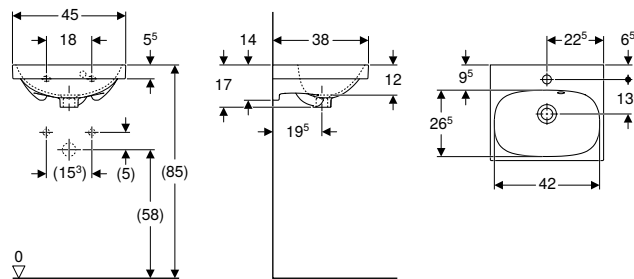

Geberit Acanto handrinse basin

Technical data

Product material	Fine fireclay

Characteristics

- Can be installed with a washbasin cabinet
- Asymmetrical overflow

Art. no.	Colour / surface	Tap hole	Overflow	H [cm]	T [cm]
B / width: 45 cm					
500.636.01.2	white	centred	visible, symmetrical	17	38

Can be combined with

- Geberit Acanto cabinet for handrinse basin, with one drawer → p. 563

Accessories

- Geberit dip tube trap for washbasin, horizontal outlet
- Geberit dip tube trap for washbasin, space-saving model, horizontal outlet
- Geberit fastening material for handrinse basin → p. 1035