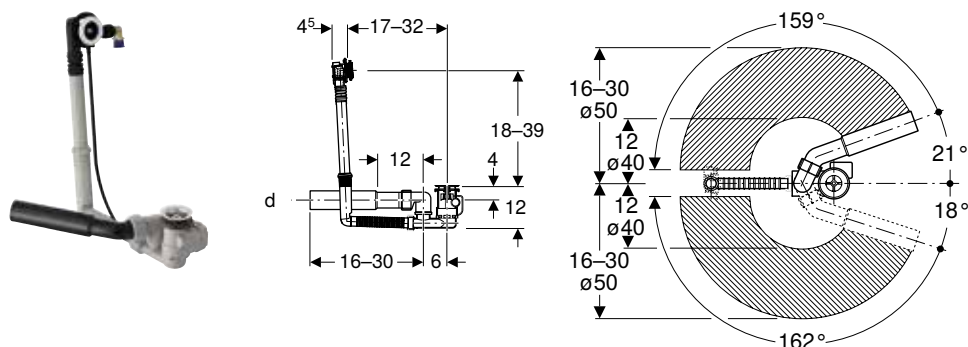

Waste fittings and traps for showers and bathtubs

Drain assemblies for bathtubs, d52
With turn handle actuation and inlet

Geberit bathtub drain with turn handle and inlet, d52, length 32 cm, with connection bend, counterflow principle

click & scan

Application purposes

- For bathtubs made of steel, plastic or cast iron
- For standard-size bathtubs
- For bathtubs with valve hole $\varnothing$ 52 mm

Technical data

Sound class	1
Inlet capacity at 300 kPa / 3 bar	0.35 l/s
Overflow discharge rate	0.6 l/s
Depth of water seal (mm)	50 mm

Characteristics

- Fulfils requirements in accordance with DIN 274
- With overflow and inlet
- Inlet jet can be aligned
- Double-sided seals on drain and overflow
- Overflow head with extendible mount can be fastened

Scope of delivery

- Waste outlet
- Trap
- Overflow head with inlet
- Elbow tap connector 90° with MasterFix, 1/2", radial-sealing
- Connection bend 45° made of PE-HD, $\varnothing$ 40 / 50 mm
- Protection box
- Fastening material

Art. no.	DN	d, $\varnothing$ [mm]	Discharge rate [l/s]
150.702.00.6	40	40 / 50	0.85

To order additionally

- Ready-to-fit set

Accessories

- Geberit Split ready-to-fit set, d52, for bathtub drain with turn handle and inlet → p. 429