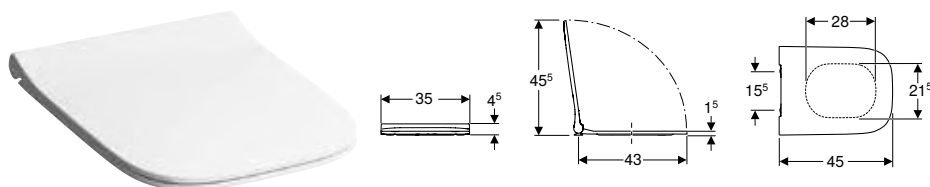

Geberit Smyle WC seat, square, slim design, sandwich shape

click & scan

Technical data

Product material	Duroplast
Fastening distance	15.5 cm

Characteristics

- Narrow design
- Sandwich shape
- Antibacterial

Art. no.	Colour / surface	B [cm]	H [cm]	T [cm]	QuickRelease function	Soft-closing mechanism	Fastening	Hinge material
500.688.01.1	white / glossy	35	4.5	45	Yes, with QuickRelease hinges	yes	from above	Brass chrome-plated
500.239.01.1	white / glossy	35	4.5	45	no	no	from above	Brass chrome-plated

Can be combined with

- Geberit Smyle wall-hung WC, square, washdown, small projection, shrouded, Rimfree → p. 688
- Geberit Smyle wall-hung WC, square, washdown, shrouded, Rimfree → p. 688
- Geberit Smyle floor-standing WC, square, washdown, back-to-wall, shrouded, Rimfree → p. 689