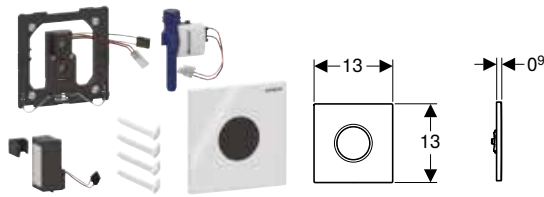

With electronic flush actuation, battery operation

Geberit urinal flush control with electronic flush actuation, battery operation, Type 01 cover plate, round

click & scan

Application purposes

- For automatic flush actuation of urinals

Technical data

Battery type	Alkaline (1.5 V AA)
Service life, supplied battery	2 years
Degree of protection	IP45
Operating voltage	3 V DC
Flow pressure	1–8 bar
Water test pressure max.	16 bar
Test pressure air / inert gas max.	3 bar
Flow rate at 100 kPa / 1 bar without flow limiter	0.3 l/s
Flow rate at 100 kPa / 1 bar with flow limiter	0.18 l/s
Interval flush time, factory setting	5 s
Detection time, factory setting	7 s
Flush time, adjustment range	1–15 s
Flush time, factory setting	7 s

Characteristics

- Cover plate with securing bar
- Water-saving hybrid mode can be set
- Adjustable interval flush
- Preflush can be set
- Functions can be set and queried with the Geberit Service Handy
- Device settings and operation with mobile device via integrated Bluetooth® interface
- Compatible with Geberit Control App
- Wired networkable with Geberit gateway via GEBUS converter
- Wirelessly connectable with Geberit Gateway via Bluetooth®
- Compatible with Geberit Connect
- Warning when the battery is low
- Valve-closing function when battery is flat
- Flush volume can be reduced to 0.5 l per flush with regulating screw of installation set
- Tap group II in accordance with DIN 4109
- Components in contact with drinking water lead-free

Scope of delivery

- Type 01 cover plate, IR window, round
- Infrared control, premounted on mounting frame
- Solenoid valve
- Battery compartment
- 2 alkaline manganese batteries type AA 1.5 V
- Fastening material

Art. no.	Colour / surface	Product material	Power consumption [W]
116.031.11.5	Plate: white / glossy	Die-cast zinc	≤ 0.5
116.031.21.5	Plate: chrome / glossy	Die-cast zinc	≤ 0.5
116.031.DW.5	Plate: black / glossy	Die-cast zinc	≤ 0.5

Can be combined with

- Geberit installation set with flush pipe, for urinal flush control, universal → p. 288
- Geberit installation set with nipple made of brass, for urinal flush control, universal → p. 289
- Geberit Duofix element for urinal, 112–130 cm, universal → p. 72
- Geberit Duofix element for urinal, 112–130 cm, universal, for spray head → p. 73
- Geberit GIS element for urinal, 114 cm, universal → p. 120
- Geberit GIS element for urinal, 114 cm, universal, for spray head → p. 121
- Geberit Kombifix element for urinal, 109–127 cm, universal → p. 27
- Geberit Kombifix element for urinal, 109–127 cm, universal, for spray head → p. 28