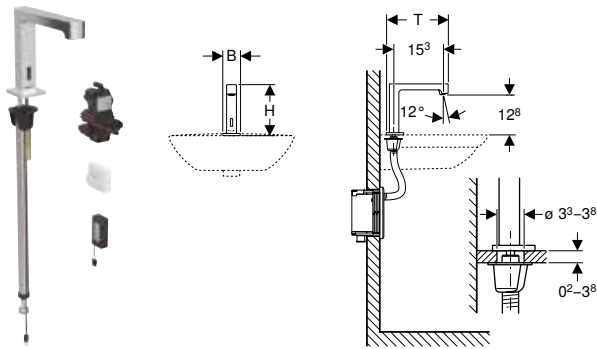

Accessories

- Geberit tap aerator for Piave and Brenta washbasin taps → p. 353

Taps

Washbasin taps
Deck-mounted, battery operation

Geberit Brenta washbasin tap, deck-mounted, battery operation, for concealed function box