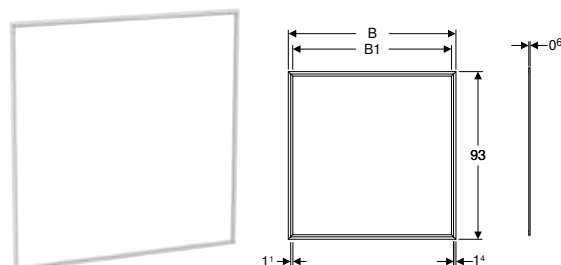

Cover frame for Geberit ONE mirror cabinet, concealed installation

click & scan

Application purposes

- For covering unfinished tile edges

Characteristics

- Cover width 14 mm

Technical data

Product material	Aluminium

Art. no.	Colour / surface	B1 [cm]
B / width: 62.8 cm		
505.841.00.1	white / powder-coated aluminium	60
505.841.00.2	anodised aluminium	60
B / width: 77.8 cm		
505.842.00.1	white / powder-coated aluminium	75
505.842.00.2	anodised aluminium	75
B / width: 92.8 cm		
505.843.00.1	white / powder-coated aluminium	90
505.843.00.2	anodised aluminium	90
B / width: 107.8 cm		
505.844.00.1	white / powder-coated aluminium	105
505.844.00.2	anodised aluminium	105
B / width: 122.8 cm		
505.845.00.1	white / powder-coated aluminium	120
505.845.00.2	anodised aluminium	120