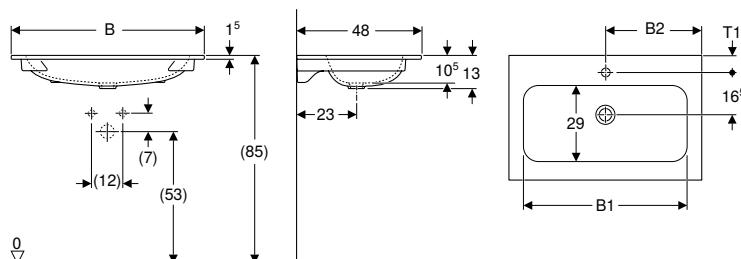

Accessories

- Geberit dip tube trap for washbasin, horizontal outlet
- Geberit washbasin drain, space-saving model, slim design, with external waste plug with push actuation
- Geberit washbasin drain, space-saving model, slim design, with external waste plug and lever actuation
- Geberit washbasin drain, space-saving model, slim design, with free outlet and valve cover
- Geberit fastening material for washbasin → p. 1035

Vanity basins

Mix & Match

Geberit iCon vanity basin

Application purposes

- For mounting on washbasin cabinets

Characteristics

- Slim rim

Technical data

Product material	Fine fireclay

Art. no.	Colour / surface	Mix & Match	Tap hole	Overflow	B1 [cm]	B2 [cm]	Cabinet width [cm]	H [cm]	T [cm]	T1 [cm]

B / width: 60 cm

501.843.00.1	white	Yes	centred	without	49	30	60	13	48	6.5

501.843.00.3*	white	Yes	without	without	49	30	60	13	48	

B / width: 75 cm

501.844.00.1	white	Yes	centred	without	63.5	37.5	75	13	48	6.5

501.844.00.3*	white	Yes	without	without	63.5	37.5	75	13	48	

B / width: 90 cm

501.845.00.1	white	Yes	centred	without	78.5	45	90	13	48	6.5

501.845.00.3*	white	Yes	without	without	78.5	45	90	13	48	

B / width: 120 cm

501.846.00.1	white	Yes	left and right	without	108	60	120	13	48	7

501.846.00.3*	white	Yes	without	without	108	60	120	13	48	

* Order-based production

Can be combined with

- Geberit iCon cabinet for washbasin, with one drawer → p. 614
- Geberit iCon cabinet for washbasin, with two drawers → p. 616
- Geberit ONE cabinet for washbasin, with two drawers → p. 486
- Geberit ONE cabinet for washbasin, with one drawer → p. 484
- Geberit Acanto cabinet for washbasin, with one drawer and one internal drawer → p. 564

Accessories

- Geberit washbasin drain, space-saving model, slim design, with free outlet and valve cover
- Geberit Clou washbasin drain, space-saving model, slim design, with lever actuation and valve cover

- A Geberit washbasin connector, space-saving model is required for the installation of the washbasin with base cabinet. See 'Assortment overview – Geberit iCon washbasin connectors space-saving model' or online catalogue, washbasin accessories
- Mix & Match: Articles of the same width can be freely combined in the Geberit ONE, Acanto and iCon series