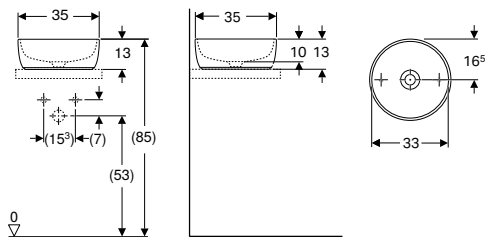

Lay-on washbasins

New

Geberit Aniara lay-on washbasin, round

click & scan

Technical data

Product material	Fine stoneware

Scope of delivery

- Lay-on washbasin
- Fastening material

Art. no.	Colour / surface	Tap hole	Overflow	B [cm]	H [cm]	T [cm]
510.056.00.1	white	without	without	35	13	35

Available as of December 2026

Can be combined with

- Geberit Aniara cabinet for washbasin, with two drawers → p. 657

New