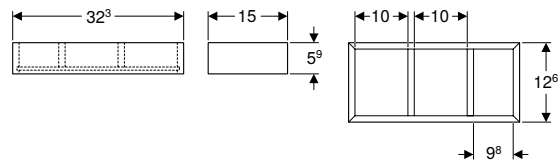

Art. no.	Colour / surface	B [cm]	H [cm]	T [cm]
500.678.00.1	lava / textured melamine	32.3	5.9	15

Geberit drawer insert, H-partition, for top drawer

click & scan

Technical data

Product material	High-compressed three-layer chipboard
------------------	---------------------------------------