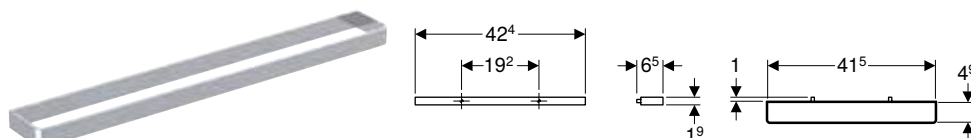

Geberit towel rail for bathroom furniture

click & scan

Application purposes

- For mounting on a washbasin cabinet

Characteristics

- Right-angled corner

Technical data

Product material	Steel

Scope of delivery

- Towel rail
- Fastening material

Art. no.	Colour / surface	B [cm]	H [cm]	T [cm]
502.328.00.1	chrome / glossy	42.4	1.9	4.9
502.328.01.3	white / matt powder-coated	42.4	1.9	4.9
502.328.14.1	black matt / matt powder-coated	42.4	1.9	4.9
502.328.JK.1	lava / matt powder-coated	42.4	1.9	4.9
502.328.JL.1	sand grey / matt powder-coated	42.4	1.9	4.9