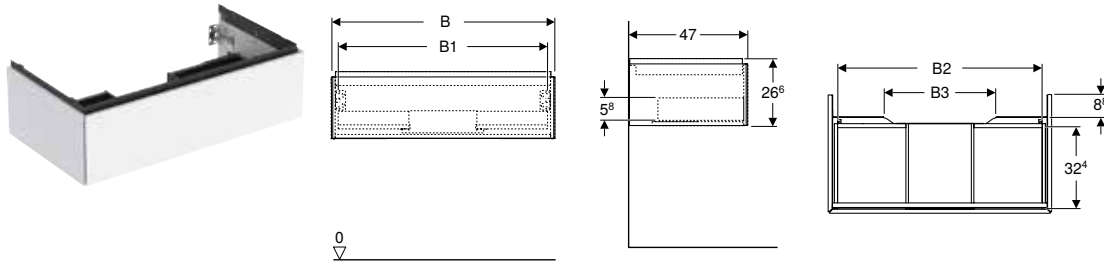

Washbasin cabinets

Mix & Match

Geberit ONE cabinet for washbasin, with one drawer

click & scan

Technical data

Product material	High-compressed three-layer chipboard
Drawer load max.	20 kg

Scope of delivery

- Cabinet for washbasin
- Fastening material

Characteristics

- FSC™ C134279 certified
- Wall-hung
- Fully usable storage space in upper drawer
- With one drawer
- Opening with push-to-open mechanism
- Drawer with soft closing
- Moisture-resistant
- Delivered preassembled

Art. no.	Colour / surface	Mix & Match	B [cm]	B1 [cm]	B2 [cm]	B3 [cm]	H [cm]	T [cm]
Washbasin width: 60 cm								
505.071.00.1	white / high-gloss coated	Yes	59.2	53.8	51.7	15.2	26.6	47
505.071.00.2 *	white / matt coated	Yes	59.2	53.8	51.7	15.2	26.6	47
505.071.00.3	lava / matt coated	Yes	59.2	53.8	51.7	15.2	26.6	47
505.071.00.4 *	sand grey / high-gloss coated	Yes	59.2	53.8	51.7	15.2	26.6	47
505.071.00.5	oak / wood-textured melamine	Yes	59.2	53.8	51.7	15.2	26.6	47
505.071.00.6 *	hickory / wood-textured melamine	Yes	59.2	53.8	51.7	15.2	26.6	47
505.071.00.7 *	greige / matt coated	Yes	59.2	53.8	51.7	15.2	26.6	47
505.071.00.8 *	black / matt coated	Yes	59.2	53.8	51.7	15.2	26.6	47
Washbasin width: 75 cm								
505.072.00.1	white / high-gloss coated	Yes	74	68.6	66.5	30	26.6	47
505.072.00.2 *	white / matt coated	Yes	74	68.6	66.5	30	26.6	47
505.072.00.3	lava / matt coated	Yes	74	68.6	66.5	30	26.6	47
505.072.00.4 *	sand grey / high-gloss coated	Yes	74	68.6	66.5	30	26.6	47
505.072.00.5	oak / wood-textured melamine	Yes	74	68.6	66.5	30	26.6	47
505.072.00.6 *	hickory / wood-textured melamine	Yes	74	68.6	66.5	30	26.6	47
505.072.00.7 *	greige / matt coated	Yes	74	68.6	66.5	30	26.6	47
505.072.00.8 *	black / matt coated	Yes	74	68.6	66.5	30	26.6	47
Washbasin width: 90 cm								
505.073.00.1	white / high-gloss coated	Yes	88.8	83.4	81.3	44.8	26.6	47
505.073.00.2 *	white / matt coated	Yes	88.8	83.4	81.3	44.8	26.6	47
505.073.00.3	lava / matt coated	Yes	88.8	83.4	81.3	44.8	26.6	47
505.073.00.4 *	sand grey / high-gloss coated	Yes	88.8	83.4	81.3	44.8	26.6	47
505.073.00.5	oak / wood-textured melamine	Yes	88.8	83.4	81.3	44.8	26.6	47
505.073.00.6 *	hickory / wood-textured melamine	Yes	88.8	83.4	81.3	44.8	26.6	47
505.073.00.7 *	greige / matt coated	Yes	88.8	83.4	81.3	44.8	26.6	47
505.073.00.8 *	black / matt coated	Yes	88.8	83.4	81.3	44.8	26.6	47
Washbasin width: 105 cm								
505.074.00.1	white / high-gloss coated	No	103.6	98.2	96.1	59.6	26.6	47
505.074.00.2 *	white / matt coated	No	103.6	98.2	96.1	59.6	26.6	47
505.074.00.3	lava / matt coated	No	103.6	98.2	96.1	59.6	26.6	47
505.074.00.4 *	sand grey / high-gloss coated	No	103.6	98.2	96.1	59.6	26.6	47
505.074.00.5	oak / wood-textured melamine	No	103.6	98.2	96.1	59.6	26.6	47
505.074.00.6 *	hickory / wood-textured melamine	No	103.6	98.2	96.1	59.6	26.6	47
505.074.00.7 *	greige / matt coated	No	103.6	98.2	96.1	59.6	26.6	47
505.074.00.8 *	black / matt coated	No	103.6	98.2	96.1	59.6	26.6	47

* Order-based production