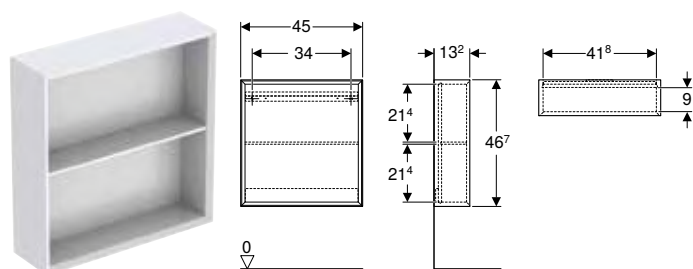

Geberit shelf unit, square

click & scan

Application purposes

- For Geberit ONE, iCon, Acanto and VariForm series

Technical data

Product material	High-compressed three-layer chipboard

Scope of delivery

- High-level cabinet
- Fastening material

Characteristics

- FSC™ C134279 certified
- Wall-hung
- With one fixed shelf
- Hidden fastening
- Moisture-resistant
- Delivered preassembled

Art. no.	Colour / surface	H [cm]	T [cm]
B / width: 45 cm			
502.323.01.1	white / high-gloss coated	46.7	13.2
502.323.01.3 *	white / matt coated	46.7	13.2
502.323.JH.1	oak / wood-textured melamine	46.7	13.2
502.323.JK.1	lava / matt coated	46.7	13.2
502.323.JL.1 *	sand grey / high-gloss coated	46.7	13.2
502.323.JR.1 *	hickory / wood-textured melamine	46.7	13.2

* Order-based production