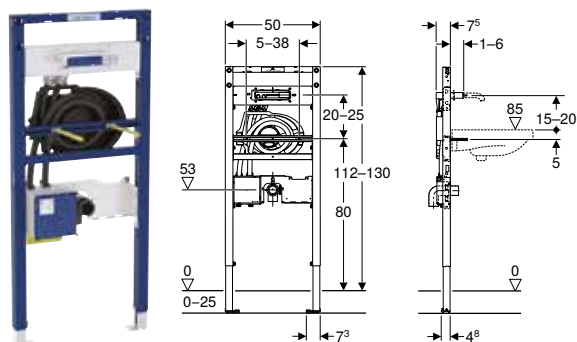

Accessories

- Accessory overview – Geberit Duofix elements for washbasins → p. 55

Geberit Duofix element for washbasin, 112–130 cm, Geberit ONE wall-mounted tap with concealed function box

click & scan

Application purposes