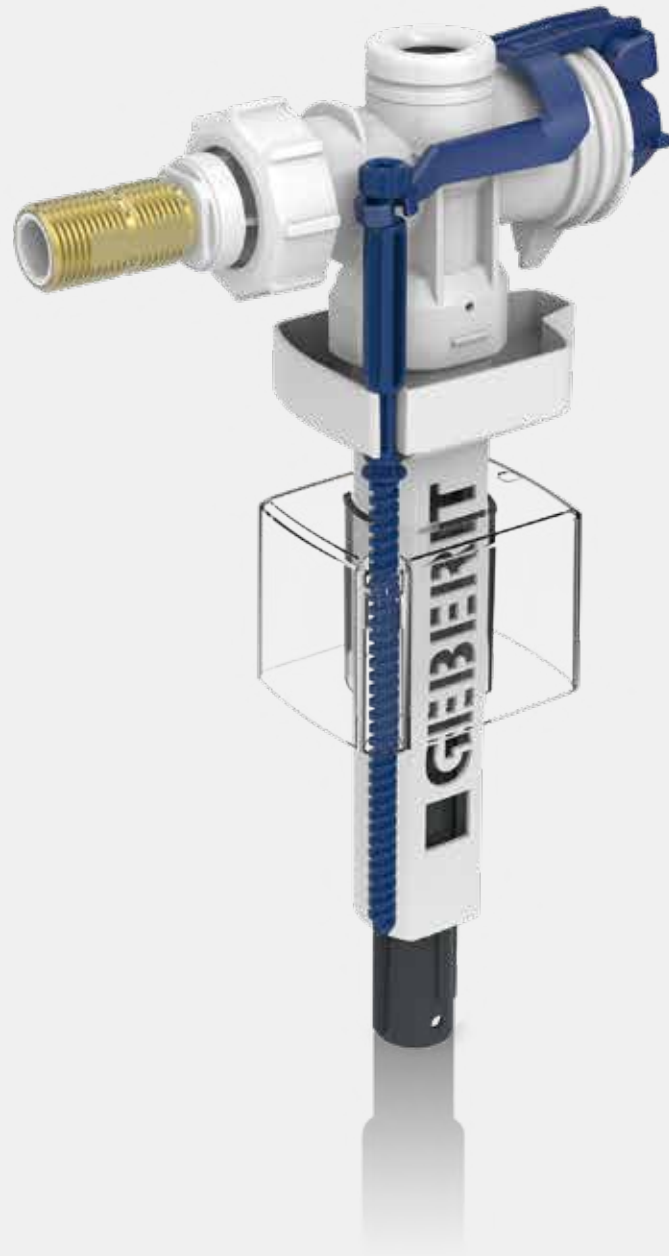

Scope of delivery

- Flush bend 90°
- Fastening for flush bend
- Cup for flush volume reduction 4.0 / 2.6 l
- Fastening material

Art. no.	B [cm]	H [cm]	T [cm]
109.721.00.2	46.4	35.5	13.2

- Pneumatic flush actuation has to be ordered separately