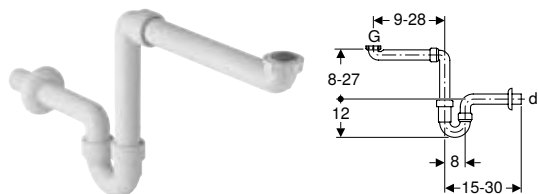

Technical data

Product material	ABS

Scope of delivery

- Seals
- Connection bend
- Connection bend with union nut
- Wall collar

Art. no.	Colour / surface	d, Ø [mm]	G ["]	h [cm]
151.105.21.1	chrome / Glossy	40	1 1/4	0-14

P-traps, space-saving models

Geberit P-trap for washbasin, space-saving model, horizontal outlet

Application purposes

- For space-saving connection of washbasins in bathroom furniture

Technical data

Depth of water seal (mm)	70 mm
Product material	PP

Characteristics

- Quality-monitored in accordance with EN 274-3
- Space-saving model
- Horizontal outlet

Scope of delivery

- Seal
- Connection bend
- Connection bend with union nut
- Wall collar

Art. no.	Colour / surface	d, Ø [mm]	G ["]	G1 ["]	h [cm]
151.107.11.1	white alpine	40	1 1/2	1 1/4	8-27