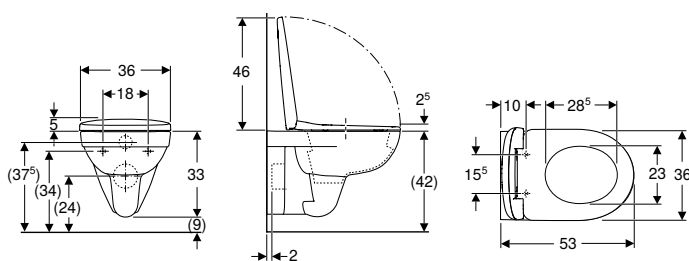

Geberit Selnova set of wall-hung WC, washdown, with WC seat

click & scan

Application purposes

- For concealed cisterns
- For pressure flushing valves

Technical data

Product material	Vitreous china

Characteristics

- Wall-hung
- Washdown WC
- With flush rim
- Type 1, full flush volume 6 / 4 l, in accordance with EN 997
- Type 2 in accordance with EN 997
- 4 l flush
- WC seat made of Duroplast
- Overlapping WC lid

Scope of delivery

- WC ceramic appliance
- WC seat

Art. no.	Colour / surface	B [cm]	H [cm]	T [cm]	QuickRelease function	Soft-closing mechanism	Fastening	Hinge material
501.752.00.1	white	36	38	53	no	no	from below	Stainless steel