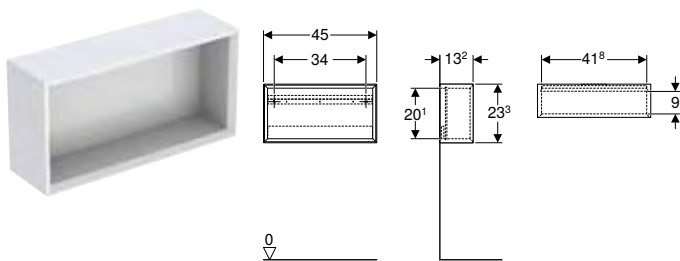

Geberit wall box, rectangular

click & scan

Application purposes

- For Geberit ONE, Acanto and iCon series

Technical data

Product material	High-compressed three-layer chipboard

Characteristics

- FSC™ C134279 certified
- Wall-hung
- Hidden fastening
- Moisture-resistant
- Delivered preassembled

Scope of delivery

- High-level cabinet
- Fastening material

Art. no.	Colour / surface	B [cm]	H [cm]	T [cm]
502.322.01.1	white / high-gloss coated	45	23.3	13.2
502.322.01.3 *	white / matt coated	45	23.3	13.2
502.322.JH.1	oak / wood-textured melamine	45	23.3	13.2
502.322.JK.1	lava / matt coated	45	23.3	13.2
502.322.JL.1 *	sand grey / high-gloss coated	45	23.3	13.2
502.322.JR.1 *	hickory / wood-textured melamine	45	23.3	13.2

* Order-based production