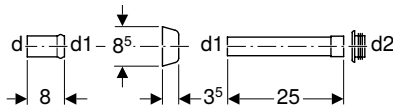

Geberit flush bend extension set with collar

click & scan

Application purposes

- For connecting flush bends and WCs

Scope of delivery

- Ring seal socket
- Collar
- Flush pipe
- Sleeve made of EPDM, $\varnothing$ 44 / 55 mm

Technical data

Product material	ASA

Art. no.	Colour / surface	d, $\varnothing$ [mm]	d1, $\varnothing$ [mm]	d2, $\varnothing$ [mm]	arc [°]
118.026.11.1	white alpine	45	40	44	0
118.026.21.1	chrome / glossy	45	40	44	0