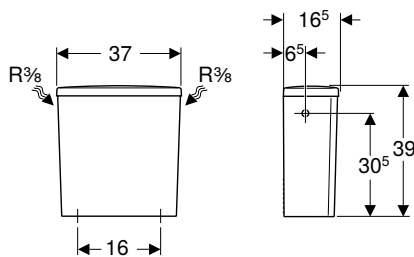

Exposed Cisterns

Exposed cisterns for WCs, made of sanitary ceramic

Geberit Selnova Square exposed cistern, close-coupled, dual flush, lateral water supply connection

click & scan

Application purposes

- For close-coupled installation
- For water supply connections 3/8"

Technical data

Flush volume, factory setting	6 l / 3 l
Flush volume large, adjustment range	6 l
Flush volume small, adjustment range	3 l
Product material	Vitreous china

Characteristics

- Dual flush
- Type 1, full flush volume 6 l, in accordance with EN 997
- Water supply connection on the left/right

Scope of delivery

- Exposed cistern, close-coupled
- Mechanism

Art. no.	Colour / surface	B [cm]	H [cm]	T [cm]
500.267.01.1	white	37	39	16.5

Can be combined with

- Geberit Selnova Comfort floor-standing WC for close-coupled exposed cistern, washdown, horizontal outlet, raised → p. 774
- Geberit Selnova floor-standing WC for close-coupled exposed cistern, washdown, horizontal outlet, semi-shrouded → p. 748
- Geberit Selnova floor-standing WC for close-coupled exposed cistern, washdown, vertical outlet → p. 750
- Geberit Selnova floor-standing WC for close-coupled exposed cistern, washdown, horizontal outlet → p. 750
- Geberit Selnova floor-standing WC for close-coupled exposed cistern, washdown, horizontal outlet, Rimfree → p. 749
- Geberit Selnova floor-standing WC for close-coupled exposed cistern, washdown, horizontal outlet, semi-shrouded, Rimfree → p. 746
- Geberit Selnova floor-standing WC for close-coupled exposed cistern, washdown, vertical outlet, semi-shrouded → p. 748
- Geberit Selnova Square floor-standing WC for close-coupled exposed cistern, washdown, horizontal outlet, semi-shrouded, Rimfree → p. 721