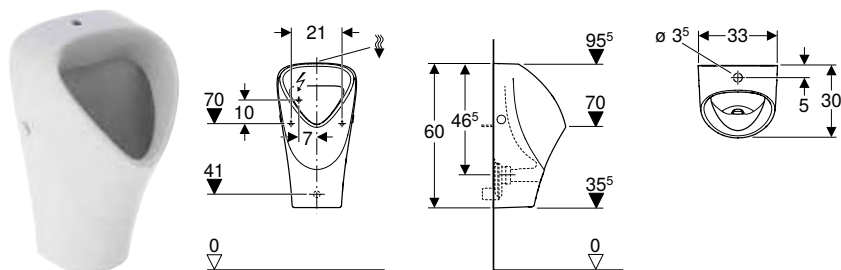

- Urinal trap not included in scope of delivery
- Electrical connection required for urinal flush controls with mains operation

Geberit Selnova urinal, trigonal, inlet from the top, outlet to the rear or downwards

click & scan

Application purposes

- For operating with automatic, water-saving flush
- For exposed urinal flush controls

Technical data

Flush volume small, adjustment range	1 l
Product material	Vitreous china

Characteristics

- Wall-hung
- With flush rim
- Hidden trap
- Hidden fastening
- Fulfils requirements in accordance with EN 13407

Scope of delivery

- Urinal ceramic

Art. no.	Colour / surface	B [cm]	H [cm]	T [cm]	Outlet
501.676.00.1	white	33	60	30	to the rear

To order additionally

- Geberit fastening material for urinal, Kerafix → p. 973

Accessories

- Geberit pressure flushing valve for urinal with electronic flush actuation, battery operation, for surface mounting
- Geberit urinal trap, horizontal outlet
- Geberit urinal trap, vertical outlet
- Geberit urinal division, sanitary ceramic → p. 968
- Geberit urinal division, glass → p. 968

- Urinal trap not included in scope of delivery