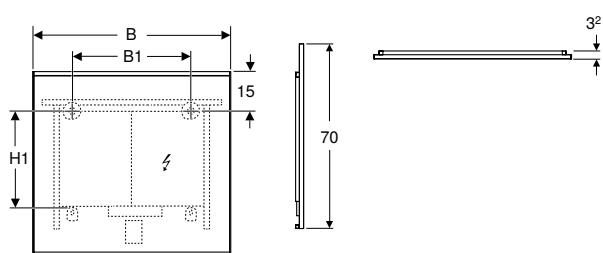

Geberit Option Plus illuminated mirror, square design, with direct and indirect lighting

click & scan

Technical data

Degree of protection	IP44
Nominal voltage	220–240 V AC
Mains frequency	50 Hz / 60 Hz
Operating voltage	24 V DC
Product material	Aluminium
Light source energy efficiency class	F
Light colour	3000 K
Service life of LED lighting max.	72000 h
Measuring method	LM-80
Colour Rendering Index min.	80
Standard deviation of colour matching	3 SDCM

Scope of delivery

- Mirror
- Fastening material

Characteristics

- Suitable for all bathroom series
- LED lighting
- Direct and indirect lighting, continuously dimmable
- Touch sensor switch for lighting, with orientation light
- Orientation light can be deactivated
- With memory function for the lighting
- Heated rear to prevent mirror steaming up
- Touch sensor switch for mirror heating, with red indication light
- Automatic switch-off of the antimist heating after 30 minutes
- With Geberit FlexInstall suspension

Art. no.	Colour / surface	B1 [cm]	H [cm]	H1 [cm]	T [cm]	Protection class	Power consumption [W]	Power consumption of mirror heating [W]	Luminous flux (max. / above / below) [lm]
B / width: 40 cm									
502.780.00.1	anodised aluminium	20	70	46.5	3.2	I	14.8	17.5	1850
502.780.14.1	black matt / anodised aluminium	20	70	46.5	3.2	I	14.8	17.5	1850
B / width: 60 cm									
502.781.00.1	anodised aluminium	30	70	38.5	3.2	I	22.3	36	2850
502.781.14.1	black matt / anodised aluminium	30	70	38.5	3.2	I	22.3	36	2850
B / width: 75 cm									
502.782.00.1	anodised aluminium	45	70	38.5	3.2	I	28	35	3600
502.782.14.1	black matt / anodised aluminium	45	70	38.5	3.2	I	28	35	3600