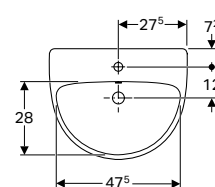

Semirecessed washbasins

Geberit Selnova semirecessed washbasin

Application purposes

- For mounting in washtops

Technical data

Product material	Vitreous china

Art. no.	Colour / surface	Tap hole	Overflow	H	T
				[cm]	[cm]

B / width: 55 cm

500.311.01.1	white	centred	visible, symmetrical	18.5	44

Accessories

- Geberit dip tube trap for washbasin, horizontal outlet

Scope of delivery

- Semi-recessed washbasin
- Fastening material