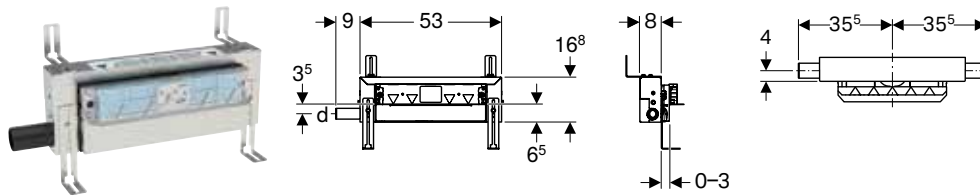

Geberit Kombifix element for shower, with CleanWall wall drain, for screed height at inlet 65–90 mm

Application purposes

- For drainage of floor-even showers
- For solid walls, drywalls, or prewalls in solid and drywall construction
- For composite seals
- For screed height ≥ 65 mm at inlet

Characteristics

- Plaster thickness 5–30 mm
- Suitable for tile structures on floor 2–26 mm
- Suitable for tile structures on wall 2–35 mm
- Height-adjustable element
- Adjustable sealing level for tension-free sealing connection
- Lateral drainage connection
- Premounted sealing fleece
- Sealing fleece, 10 cm circumferential, for connecting sealing systems
- Adjustable inlet height of trap

Technical data

Depth of water seal (mm)	30 mm

Scope of delivery

- Straight connector made of PE-HD, $\varnothing$ 40 mm
- Protection box cover with integrated outlet sheet
- Fastening material

Art. no.	DN	d, $\varnothing$ [mm]	Discharge rate [l/s]	B [cm]	H [cm]	T [cm]
457.536.00.1	40	40	0.4	53	16.8	8

To order additionally

- Ready-to-fit set

Accessories

- Geberit ready-to-fit set for CleanWall wall drain, cover made of plastic $\rightarrow$ p. 413
- Geberit ready-to-fit set for CleanWall wall drain, cover made of stainless steel, screwable $\rightarrow$ p. 413
- Geberit ready-to-fit set for CleanWall wall drain, tile-bearing, frameless $\rightarrow$ p. 414
- Geberit ready-to-fit set for CleanWall wall drain, tile-bearing, multi-piece $\rightarrow$ p. 414

- Natural stone tiles in the shower area may discolour