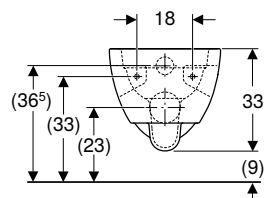

Geberit Selnova wall-hung WC, Premium, washdown, semi-shrouded, Rimfree

click & scan

Application purposes

- For concealed cisterns
- For pressure flushing valves

Technical data

Product material	Vitreous china

Characteristics

- Wall-hung
- Washdown WC
- Rimless WC ceramic appliance featuring Rimfree flush technology
- Type 1, full flush volume 6 / 5 l, in accordance with EN 997
- Flushes with 4.5 l
- Semi-shrouded

Scope of delivery

- WC ceramic appliance

Art. no.	Colour / surface	B [cm]	H [cm]	T [cm]
501.545.01.1	white	36	33	53

To order additionally

- WC seat

Can be combined with

- Geberit Selnova WC seat, fastening from above → p. 752
- Geberit AquaClean Tuma Comfort WC enhancement solution → p. 876
- Geberit AquaClean Tuma Classic WC enhancement solution → p. 878