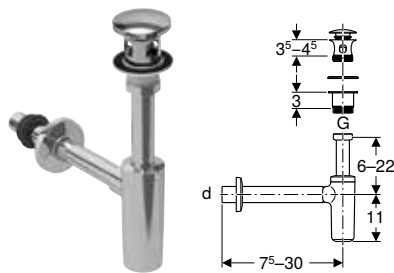

Waste fittings and traps for washplaces and kitchen sinks

Drain assemblies for washbasins

Dip tube traps for washbasins

Geberit washbasin drain with trap, external waste plug with push actuation, horizontal outlet

click & scan

Application purposes

- For washbasins with material thickness 40–45 mm near the waste outlet
- For connecting washbasins with drilling hole $\varnothing$ 46 mm

Technical data

Depth of water seal (mm)	75 mm

Characteristics

- Actuation using external waste plug with push actuation
- Quality-monitored in accordance with EN 274-3
- Corrosion-resistant
- Horizontal outlet

Scope of delivery

- Waste outlet
- Seal
- Sleeve made of EPDM
- External waste plug
- Wall collar

Art. no.	Colour / surface	d, $\varnothing$ [mm]	AB [mm]	L [cm]	h [cm]
151.021.21.1	chrome / Glossy	32	35–45	7.5–30	6–22