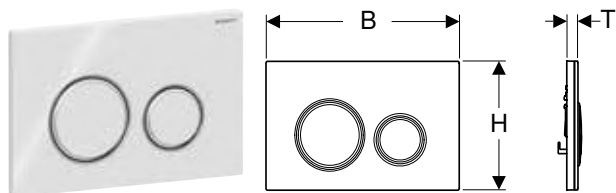

Geberit Sigma50 actuator plate, round, dual flush, metal colour chrome-plated

click & scan

Application purposes

- For flush actuation with Sigma concealed cisterns

Technical data

Actuation force (N) max.	20 N

Characteristics

- Front actuation
- Sound-absorbing actuator rods, tool-free fast adjustment

Scope of delivery

- Mounting frame
- 2 distance bolts
- 2 actuator rods

Art. no.	Colour / surface	Product material	B	H	T
			[cm]	[cm]	[cm]
115.884.00.1	Base plate, Design ring/-s: chrome / glossy Cover plate, Button: customised	Die-cast zinc	24.6	16.4	1
115.884.JK.1	Base plate, Design ring/-s: chrome / glossy Cover plate, Button: lava / glossy glass	Die-cast zinc / glass	24.6	16.4	1.4
115.884.JL.1	Base plate, Design ring/-s: chrome / glossy Cover plate, Button: sand grey / glossy glass	Die-cast zinc / glass	24.6	16.4	1.4
115.884.JM.1	Base plate, Design ring/-s: chrome / glossy Cover plate, Button: Mustang slate	Die-cast zinc / slate (natural product)	24.6	16.4	1.4
115.884.JV.1	Base plate, Design ring/-s: chrome / glossy Cover plate, Button: concrete look	Die-cast zinc / ceramic	24.6	16.4	1.4
115.884.JX.1	Base plate, Design ring/-s: chrome / glossy Cover plate, Button: black walnut	Die-cast zinc / wood (natural product)	24.6	16.4	1.4
115.884.SI.1	Base plate, Design ring/-s: chrome / glossy Cover plate, Button: white / glossy glass	Die-cast zinc / glass	24.6	16.4	1.4
115.884.SJ.1	Base plate, Design ring/-s: chrome / glossy Cover plate, Button: black / glossy glass	Die-cast zinc / glass	24.6	16.4	1.4

Accessories

- Geberit DuoFresh module with automatic actuation, for Sigma concealed cistern 12 cm → p. 193
- Geberit DuoFresh module with manual actuation, for Sigma concealed cistern 12 cm → p. 194
- Geberit DuoFresh module with automatic actuation, for Sigma concealed cistern 8 cm → p. 194
- Geberit DuoFresh module with manual actuation, for Sigma concealed cistern 8 cm → p. 195
- Geberit extension set for Sigma, Omega and Kappa concealed cisterns → p. 206

- Customised solution without inlay, must be sourced locally
- The colour and structure of natural products may vary
- Lead time: 6 weeks for art. nos. 115.884.JV.1 and 115.884.JX.1