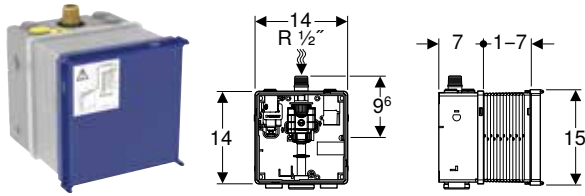

Geberit installation set for Basic urinal flush control

click & scan

Application purposes

- For concealed installation in solid construction

Technical data

Flow pressure	1–8 bar
Water test pressure max.	16 bar
Flow rate at 100 kPa / 1 bar without flow limiter	0.3 l/s
Flow rate at 100 kPa / 1 bar with flow limiter	0.22 l/s

Characteristics

- Protection box for service opening can be cut to length
- Water section premounted
- Electrical connection prepared

Scope of delivery

- Concealed housing
- Filter
- Shut-off and regulating screw
- Sleeve

Art. no.

115.801.00.5

Can be combined with

- Geberit Basic urinal flush control with electronic flush actuation, mains operation, actuator plate, square, made of plastic → p. 281
- Geberit Basic urinal flush control with electronic flush actuation, battery operation, actuator plate, square, made of plastic → p. 282

- Only compatible with art. no. 115.817.xx.5 and 115.818.xx.5