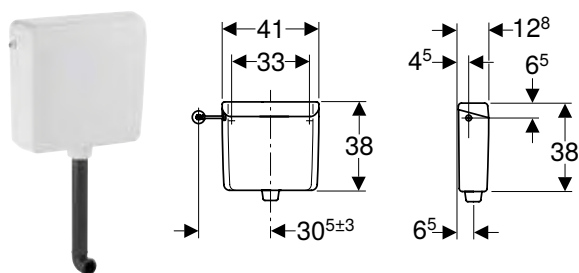

Scope of delivery

- Flush bend 90° made of ABS, ø 50 / 44 mm, 23 x 23 cm
- Fastening material

Art. no.	Colour / surface	B [cm]	H [cm]	T [cm]
123.105.11.1	white alpine	41	38	12.5

Geberit AP123 exposed cistern, stop-and-go flush, for remote flush actuation