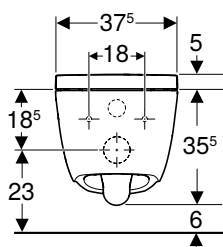

Geberit AquaClean Alba WC complete solution, wall-hung WC

Application purposes

- For convenient toilet use
- For gently cleaning the anal area with water

Technical data

Degree of protection	IPX4
Nominal voltage	230 V AC
Mains frequency	50 Hz
Power consumption in standby mode max.	0.5 W
Flow pressure	0.5–10 bar
Operating temperature	5–40 °C
Water temperature, adjustment range	34–40 °C
Spray time	20 s
WC seat load max.	150 kg

Scope of delivery

- Water supply connection set for Sigma and Omega concealed cisterns 12 cm, installation height 112 cm
- Female socket for mains connection
- Sound insulation set
- Remote control with wall-mounted case and battery CR2032
- Fastening material

Characteristics

- Water heating by storage water heater
- Anal shower with WhirlSpray shower technology
- Spray intensity can be set to five different levels
- Shower water temperature can be adjusted via Geberit Home App
- Spray arm can be set to five different positions via Geberit Home App
- Adjustable oscillating spray (automatic forward and reverse motion of the spray arm)
- Automatic pre- and postrinsing of the spray nozzle with fresh water
- Descaling programme
- Wall-hung
- Rimless WC ceramic appliance featuring TurboFlush flush technology
- Horizontal outlet
- Washdown WC
- User detection
- WC seat ring and WC lid with soft-closing mechanism
- WC lid with SoftOpening
- WC seat ring and WC lid with quick release
- Functions can be controlled remotely
- Compatible with Geberit Home App
- Water supply connection on the left, hidden behind the WC ceramic
- Mains connection with flexible three-core sheathed cable, on the right side, hidden behind the WC ceramic
- External water supply connection on the left possible with accessories
- External mains connection with power outlet on the right possible
- Approval in accordance with (DIN) EN 1717 / (DIN) EN 13077

Art. no.	Colour / surface	B [cm]	H [cm]	T [cm]	Protection class	Power consumption [W]	QuickRelease function								
								146.350.01.1	WC ceramic appliance: white / KeraTect Design cover: white / glossy	37.5	40.5	56.5	I	850	Yes, WC seat ring and WC lid

To order additionally

- Geberit straight connector with sleeve and cover caps

Accessories

- Accessory overview – Water and electrical connection for Geberit concealed cisterns → p. 881

Geberit AquaClean shower toilets