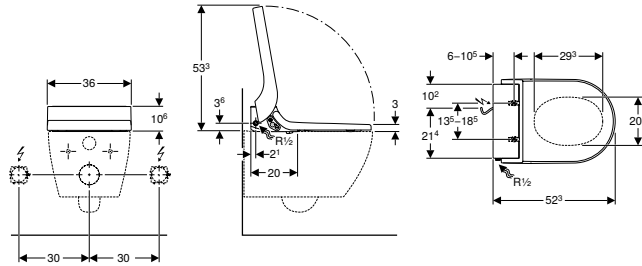

WC enhancement solutions

WC enhancement solutions

Geberit AquaClean Tuma Comfort WC enhancement solution

Application purposes

- For convenient and odourless toilet use
- For gently cleaning the anal and vaginal areas with water
- For subsequent mounting on WC ceramic appliances (replaces WC seat)

Technical data

Degree of protection	IPX4
Nominal voltage	230 V AC
Mains frequency	50 Hz
Power consumption in standby mode max.	0.5 W
Cable length	2 m
Flow pressure	0.5–10 bar
Operating temperature	5–40 °C
Water temperature, adjustment range	34–40 °C
Water temperature, factory setting	37 °C
Spray time	50 s
WC seat load max.	150 kg

Scope of delivery

- Reinforced braided hose 3/8", with bend 1/2"
- Spray shield
- Compensation pad for WC seat / ceramic appliance
- Descaling agent, 125 ml
- Cleaning set
- Remote control with wall-mounted case and battery CR2032
- Fastening material

Characteristics

- Water heating via continuous flow heater
- Anal shower with WhirlSpray shower technology
- Separate Lady shower nozzle in protected resting position
- Continuous flow heater can be deactivated
- Spray arm with nozzle can be extended for anal and vaginal area
- Spray intensity can be set to five different levels
- Spray arm can be set to five different positions
- Adjustable oscillating spray (automatic forward and reverse motion of the spray arm)
- Automatic pre- and postrinsing of the spray nozzle with fresh water
- Descaling programme
- User detection
- Odour extraction with ceramic honey comb filter can be activated
- Odour extraction unit with run-on function
- Dryer can be activated
- WC seat ring with rapid heating function
- WC seat ring and WC lid with soft-closing mechanism
- WC lid with SoftOpening
- WC lid with quick release
- Functions and settings via remote control
- Three user profiles can be programmed
- Water supply connection on the left
- Mains connection at rear, with hidden pipe-laying option to the left or right
- Mains connection cable can be cut to length
- Approval in accordance with (DIN) EN 1717 / (DIN) EN 13077
- Compatible with Geberit Home App
- Shower water temperature can be adjusted via Geberit Home App
- Dryer temperature can be adjusted via Geberit Home App
- Temperature of the WC seat heating can be adjusted via Geberit Home App

Art. no.	Colour / surface	B [cm]	H [cm]	T [cm]	Protection class	Power consumption [W]	QuickRelease function
146.270.11.1	Design cover: white / glossy WC top: white	36	10.6	52.3	I	2000	Yes, WC lid only
146.270.FW.1	Design cover: brushed stainless steel WC top: white alpine	36	10.6	52.3	I	2000	Yes, WC lid only
146.270.SI.1	Design cover: white / glass WC top: white alpine	36	10.6	52.3	I	2000	Yes, WC lid only
146.270.SJ.1	Design cover: black / glass WC top: white alpine	36	10.6	52.3	I	2000	Yes, WC lid only

To order additionally

- Water supply connection set