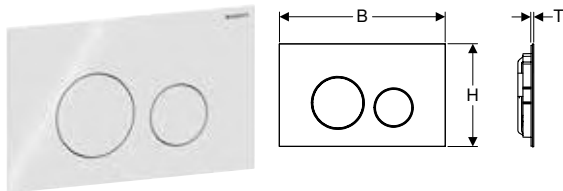

Geberit Sigma40 actuator plate, round, dual flush

click & scan

Application purposes

- For flush actuation with Sigma concealed cisterns
- For covering thicknesses ≥ 15 mm

Characteristics

- Front actuation
- Sound-absorbing actuator rods, tool-free fast adjustment

Scope of delivery

- Mounting frame
- 2 distance bolts
- 2 actuator rods

Art. no.	Colour / surface	Product material	B	H	T
			[cm]	[cm]	[cm]
115.628.14.1	Plate, Button: black matt / easy-to-clean coated	Stainless steel	24.6	15.2	0.4
115.628.FW.1	Plate, Button: brushed, easy-to-clean coated	Stainless steel	24.6	15.2	0.4
115.628.JK.1	Plate: lava Button: lava / glossy glass Frame: glossy glass	Glass	24.6	15.2	0.6
115.628.JL.1	Plate, Button: sand grey / glossy glass	Glass	24.6	15.2	0.6
115.628.JT.1	Plate, Button: white matt / easy-to-clean coated	Stainless steel	24.6	15.2	0.4
115.628.QB.1	Plate, Button: red gold / brushed, easy-to-clean coated	Stainless steel	24.6	15.2	0.4
115.628.QD.1	Plate, Button: black chrome / brushed, easy-to-clean coated	Stainless steel	24.6	15.2	0.4
115.628.QF.1	Plate, Button: brass-coloured / brushed, easy-to-clean coated	Stainless steel	24.6	15.2	0.4
115.628.SI.1	Plate, Button: white / glossy glass	Glass	24.6	15.2	0.6
115.628.SJ.1	Plate, Button: black / glossy glass	Glass	24.6	15.2	0.6
115.628.ID.1	N Plate, Button: nickel / brushed, easy-to-clean coated	Stainless steel	24.6	15.2	0.4

N: New, available as of July 2026

Accessories

- Geberit extension set for Sigma, Omega and Kappa concealed cisterns → p. 206

New