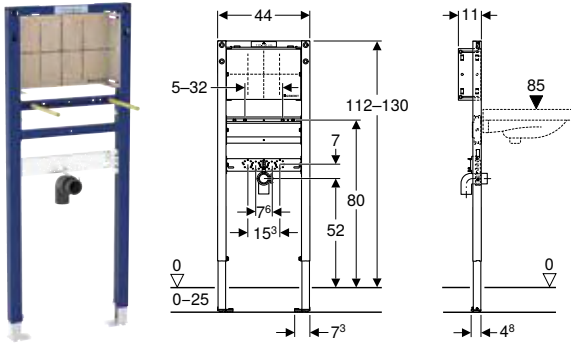

Geberit Duofix element for washbasin, 112–130 cm, slim design, wall-mounted tap, concealed

Application purposes

- For metal and wood frame walls
- For Geberit Duofix system walls
- For installation in part- or room-height prewalls
- For installation in room-height partition walls
- For floor constructions 0–25 cm
- For installation of washbasins
- For concealed taps

Scope of delivery

- Connection bend made of PE-HD, $\varnothing$ 50 mm
- Seal $\varnothing$ 44 / 32 mm
- Fastening material

Characteristics

- 2025 range
- Allows more positioning options for furniture substructure mounting next to element, compared to element with 50 cm width
- Statically self-supporting frame, protected against corrosion with powder coating
- With pull-out plate for lateral fastening above the element on metal or wood profiles or on Geberit Duofix system studs
- Alternative fastening point for wall anchors
- Rotating foot plates, suitable for installation in U profiles UW 50 and UW 75
- Foot plates that can be mounted in Geberit Duofix system rail without tools, without additional components
- Galvanised non-slip leg supports protected against corrosion
- Fastening distance for washbasin 5–38 cm
- Threaded rods adjustable in depth with 18 or 28 cm fastening distance
- Mounting plate adjustable in height and depth
- Mounting plate made of veneered wood, waterproof bonded
- Building material class B2 in accordance with DIN 4102-1, resp. class D-s2, d0 in accordance with EN 13501-3
- Formaldehyde release class A in accordance with EN 1084, resp. Class E 1 according to EN 13936
- Fastening for connection bend, height-adjustable and sound-absorbing

Art. no.	B [cm]	H [cm]	T [cm]
111.274.00.2	44	112–130	11

Accessories

- Accessory overview – Geberit Duofix elements for washbasins → p. 55