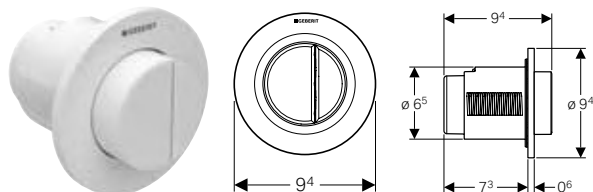

Geberit Type 01 remote flush actuation, round, pneumatic, dual flush, concealed actuator, protruding

click & scan

Application purposes

- For pneumatic remote flush actuation of Geberit exposed and concealed cisterns
- For releasing a dual flush
- For solid and drywall construction
- For concealed installation
- For Sigma concealed cisterns 12 cm
- For Omega concealed cisterns 12 cm
- For AP123 exposed cisterns

Characteristics

- Round design
- Actuator buttons protruding
- Can be combined with Geberit actuator plates for single flush, dual flush and stop-and-go flush or Geberit cover plate

Scope of delivery

- Actuator
- Pneumatic flushing device
- Pneumatic hose, length 2 m
- Conduit pipe, length 1.7 m
- Flush-mounting box with protection cover
- Fastening material

Technical data

Actuation force (N) max.	25 N

Art. no.	Colour / surface	Product material
116.044.11.1	white alpine	Plastic