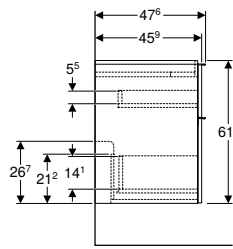

Mix & Match

Geberit iCon cabinet for double washbasin, with four drawers

click & scan

Technical data

Product material	High-compressed three-layer chipboard
Drawer load max.	20 kg

Scope of delivery

- Cabinet for double washbasin
- Fastening material

Characteristics

- FSC™ C134279 certified
- Wall-hung
- With four drawers
- Opening with handle
- Exchangeable handle
- Drawer with soft closing
- Drawer without trap cutout
- Moisture-resistant
- Delivered preassembled

Art. no.	Colour / surface	Mix & Match	B [cm]	H [cm]	T [cm]

Washbasin width: 120 cm

502.309.01.1	Body, Front: white / high-gloss coated Handle: white / matt powder-coated	Yes	118.4	61.5	47.6
502.309.01.2	Body, Front: white / high-gloss coated Handle: chrome / glossy	Yes	118.4	61.5	47.6
502.309.01.3 *	Body, Front: white / matt coated Handle: white / matt powder-coated	Yes	118.4	61.5	47.6
502.309.JH.1	Body, Front: oak / wood-textured melamine Handle: lava / matt powder-coated	Yes	118.4	61.5	47.6
502.309.JK.1	Body, Front: lava / matt coated Handle: lava / matt powder-coated	Yes	118.4	61.5	47.6
502.309.JL.1 *	Body, Front: sand grey / high-gloss coated Handle: sand grey / matt powder-coated	Yes	118.4	61.5	47.6
502.309.JR.1 *	Body, Front: hickory / wood-textured melamine Handle: lava / matt powder-coated	Yes	118.4	61.5	47.6

* Order-based production

Can be combined with

- Geberit iCon Light double washbasin → p. 603
- Geberit iCon low cabinet with two drawers → p. 624
- Geberit Acanto double washbasin → p. 556
- Geberit iCon double washbasin → p. 602

Accessories

- Accessory overview – Geberit iCon bathroom furniture → p. 607

- A Geberit washbasin connector, space-saving model is required for the installation of the base cabinet. See assortment overview washbasin series or online catalogue, washbasin accessories
- Mix & Match: Articles of the same width can be freely combined in the Geberit ONE, Acanto and iCon series