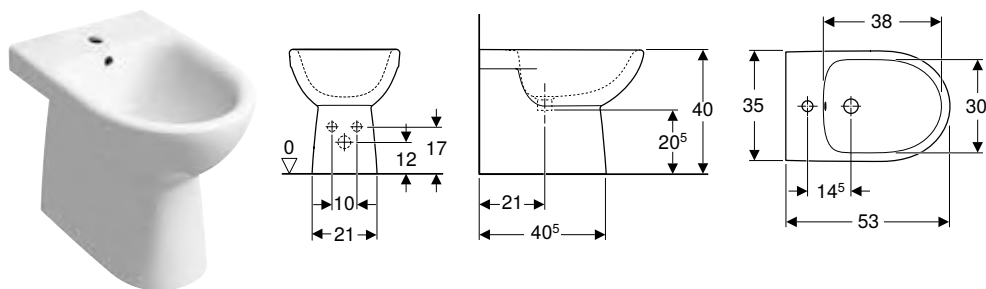

Geberit Selnova floor-standing bidet, back-to-wall, semi-shrouded

click & scan

Technical data

Product material	Vitreous china

Scope of delivery

- Fastening material

Characteristics

- Floor-standing
- Back-to-wall
- Hidden water supply connection
- Hidden fastening
- Semi-shrouded

Art. no.	Colour / surface	Overflow	B [cm]	H [cm]	T [cm]
500.289.01.1	white	visible, symmetrical	35	40	53