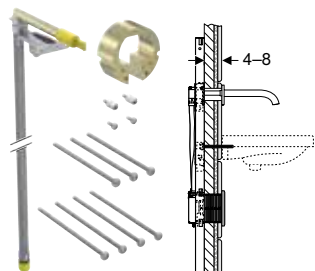

Geberit extension set for Piave and Brenta washbasin taps, wall-mounted, with concealed function box

click & scan

Application purposes

- For Piave and Brenta washbasin taps, wall-mounted, with concealed function box
- For use with panelling thickness of 4–8 cm (extension by 3 cm)

Scope of delivery

- Connection hose
- Extension piece
- Fastening material

Art. no.

244.622.00.1