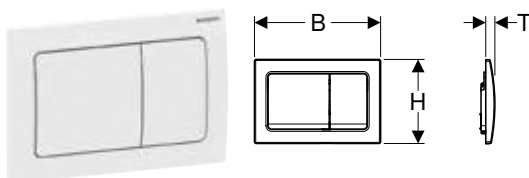

Geberit Alpha01 actuator plate, square, dual flush

click & scan

Application purposes

- For flush actuation with Alpha concealed cisterns

Technical data

Actuation force (N) max.	20 N

Characteristics

- Top/front actuation

Scope of delivery

- 2 actuator rods
- Fastening material

Art. no.	Colour / surface	Product material	B [cm]	H [cm]	T [cm]
115.055.11.1	Plate, Button: white / glossy	Plastic	21.3	14.2	1.6
115.055.14.1	Plate, Button: black matt	Plastic	21.3	14.2	1.6
115.055.21.1	Plate, Button: chrome / glossy	Plastic	21.3	14.2	1.6
115.055.46.1	Plate, Button: chrome / matt	Plastic	21.3	14.2	1.6
115.055.QA.1	Plate, Button: red gold	Plastic	21.3	14.2	1.6
115.055.QC.1	Plate, Button: black chrome	Plastic	21.3	14.2	1.6
115.055.QE.1	Plate, Button: brass-coloured	Plastic	21.3	14.2	1.6