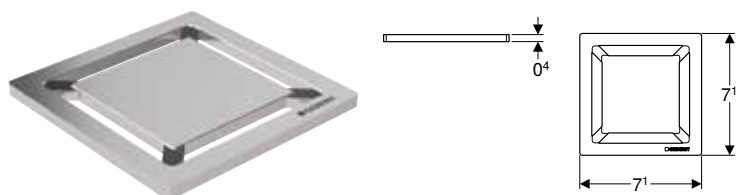

Geberit CleanPoint design grating, 8 x 8 cm

click & scan

Application purposes

- For shower floor drain with grating frame 8 x 8 cm

Technical data

Product material	Stainless steel

Characteristics

- Brushed
- Load-bearing capacity, class K 3 (3 kN)

Art. no.	Nominal width [cm]	L [cm]	B [cm]	H [cm]
154.312.00.1	8	7.1	7.1	0.4