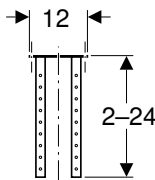

Accessories

Geberit installation frame for floor drains

click & scan

Application purposes

- For Geberit floor drains with inlet funnel
- For Geberit floor drains 13 x 13 cm
- For Geberit floor drains, slotted grating 15 x 15 cm

Characteristics

- Zinc-plated

Technical data

Product material	Steel

Art. no.

388.132.00.1