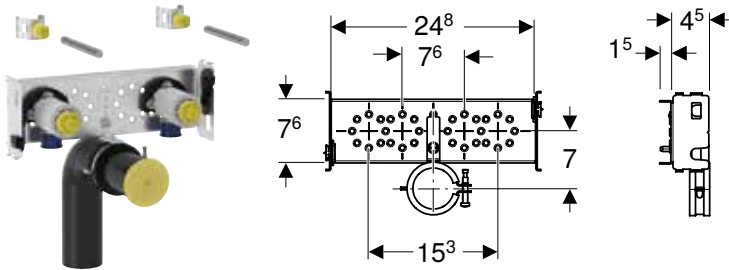

Elements for washbasins

Geberit GIS washbasin set for deck-mounted tap

click & scan

Application purposes

- For installation in Geberit GIS support systems for prewalls, partition walls or freestanding walls
- For installation of washbasins
- For deck-mounted taps

Characteristics

- Crossbar, zinc-plated
- Crossbar with two quick-action fasteners
- Infinitely variable height adjustment in Geberit GIS structure
- Standard washbasin fastening distance 28 cm, adjustable with the Geberit GIS structure
- Fastening for connection bend, sound-absorbing
- Water supply connection compatible with MasterFix and MeplaFix
- Elbow connector can be mounted without tools

Scope of delivery

- 2 elbow tap connectors R 1/2"
- 2 sound insulation bases
- 2 insulating sleeves
- 5 protective plugs with punching tip
- 2 sealing washers
- Connection bend made of PE-HD, ø 50 mm, extended
- Seal ø 44 / 32 mm
- 2 mounting clips M10
- 2 threaded rods M10
- Fastening material

Art. no.	B [cm]	H [cm]	T [cm]
461.430.00.1	24.8	7.6	4.5