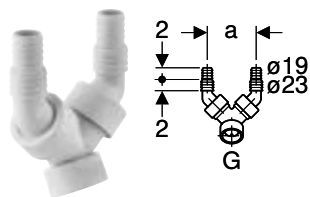

Accessories

Geberit double-angled hose connector

click & scan

Application purposes

- For connecting washing machines or dishwashers

Technical data

Product material	Plastic

Scope of delivery

- 2 non-return valves
- Blind cap for waste coupling G 1"

Art. no.	Colour / surface	G ["]	a [cm]
152.767.11.1	white alpine	1	8.3