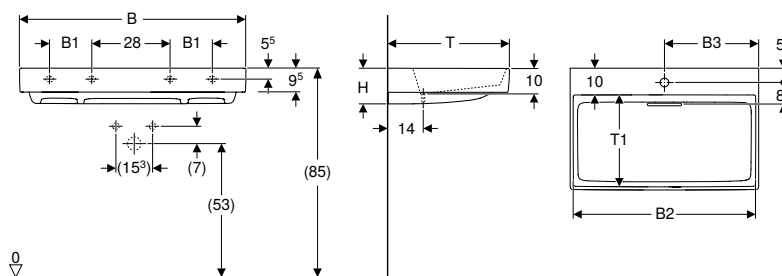

Washbasins

Mix & Match

Geberit ONE washbasin CleanDrain

Technical data

Product material	Fine fireclay

Scope of delivery

- Washbasin
- Drain cover with comb insert, magnetic fixing
- Comb insert with white cover
- Geberit washbasin connector and trap, space-saving model

Characteristics

- Can be installed with a washbasin cabinet
- Horizontal outlet
- Hidden overflow function
- Actuation using tie rod
- With integrated hair trap
- Hygienic with optimum flow behaviour
- According to recommendation in line with SINTEF

Art. no.	Colour / surface	Mix & Match	Tap hole	Overflow	B1 [cm]	B2 [cm]	B3 [cm]	Cabinet width [cm]	H [cm]	T [cm]	T1 [cm]	Fastening points
B / width: 60 cm												
505.034.00.1	Washbasin: white / KeraTect Cover: white / glossy	Yes	centred	without	57.9	30.1		60	14	48	37	2
505.033.00.1	Washbasin: white / KeraTect Cover: white / glossy	Yes	without	without	57.9			60	14	48	37	2
B / width: 75 cm												
505.036.00.1	Washbasin: white / KeraTect Cover: white / glossy	Yes	centred	without	72.5	37.5		75	14	48	37	2
505.035.00.1	Washbasin: white / KeraTect Cover: white / glossy	Yes	without	without	72.5			75	14	48	37	2
B / width: 90 cm												
505.038.00.1	Washbasin: white / KeraTect Cover: white / glossy	Yes	centred	without	17.2	87.1	44.9	90	14	48	37	4
505.037.00.1	Washbasin: white / KeraTect Cover: white / glossy	Yes	without	without	17.2	87.1		90	14	48	37	4
B / width: 105 cm												
505.046.00.1	Washbasin: white / KeraTect Cover: white / glossy	No	centred	without	18	101.9	52.5	105	14	48	37	4
505.045.00.1	Washbasin: white / KeraTect Cover: white / glossy	No	without	without	18	101.9		105	14	48	37	4
B / width: 120 cm												
505.049.00.1	Washbasin: white / KeraTect Cover: white / glossy	Yes	left and right	without	28	116.5	30.6	120	14	48	37	4
505.048.00.1	Washbasin: white / KeraTect Cover: white / glossy	Yes	centred	without	28	116.5	60	120	14	48	37	4
505.047.00.1	Washbasin: white / KeraTect Cover: white / glossy	Yes	without	without	28	116.5		120	14	48	37	4

Can be combined with

- Geberit iCon cabinet for washbasin, with one drawer → p. 614
- Geberit iCon cabinet for washbasin, with two drawers → p. 616
- Geberit ONE cabinet for washbasin, with two drawers → p. 486
- Geberit ONE cabinet for washbasin, with one drawer → p. 484
- Geberit Acanto cabinet for washbasin, with one drawer and one internal drawer → p. 564

Accessories

- Geberit fastening material for washbasin → p. 1035
- Geberit ONE drain cover with comb insert, magnetic fixing → p. 478

- Mix & Match: Articles of the same width can be freely combined in the Geberit ONE, Acanto and iCon series