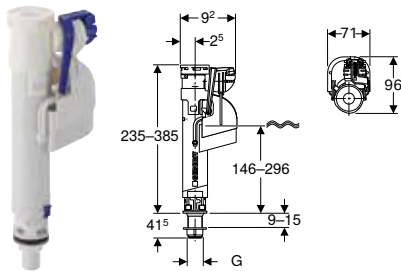

Fill valves for ceramic cisterns

Geberit Type 360 fill valve, bottom water supply connection, 1/2", nipple made of plastic

click & scan

Application purposes

- For Geberit exposed cisterns with bottom water supply connection
- For greywater and rainwater with pH value 5.5–9.5, if a filter system is used
- For ceramic cisterns
- For potable water
- For water supply connections 1/2"

Characteristics

- Adjustable filling height
- Threaded nipple made of plastic
- Height-adjustable
- Water supply connection on the bottom

Technical data

Flow pressure	0.1–10 bar
Storage temperature	≤ 40 °C

Art. no.	G ["]	B [cm]	H [cm]	T [cm]
281.208.00.1	1/2	7.1	23.5	9.6