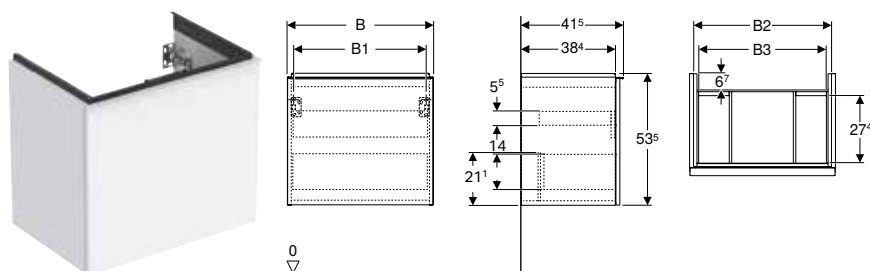

Geberit Acanto cabinet for washbasin, with one drawer and one internal drawer, small projection

click & scan

Technical data

Product material	High-compressed three-layer chipboard
Drawer load max.	20 kg

Scope of delivery

- Cabinet for washbasin
- Fastening material

Characteristics

- FSC™ C134279 certified
- Wall-hung
- With one drawer
- With one internal drawer
- Opening with handle
- Exchangeable handle
- Drawer with soft closing
- Drawer without trap cutout
- Small projection
- Moisture-resistant
- Delivered preassembled

Art. no.	Colour / surface	B	B1	B2	B3	H	T
		[cm]	[cm]	[cm]	[cm]	[cm]	[cm]
Washbasin width: 60 cm							
503.008.01.1	Body, Front: white / high-gloss coated Handle: white / matt powder-coated	59.2	53.8	56	51.9	53.5	41.5
503.008.01.2	Body: white / high-gloss coated Front: white / glossy glass Handle: white / matt powder-coated	59.2	53.8	56	51.9	53.5	41.5
503.008.01.3 *	Body, Front: white / matt coated Handle: white / matt powder-coated	59.2	53.8	56	51.9	53.5	41.5
503.008.JH.1	Body, Front: oak / wood-textured melamine Handle: lava / matt powder-coated	59.2	53.8	56	51.9	53.5	41.5
503.008.JK.1	Body, Front: lava / matt coated Handle: lava / matt powder-coated	59.2	53.8	56	51.9	53.5	41.5
503.008.JK.2	Body: lava / matt coated Front: lava / glossy glass Handle: lava / matt powder-coated	59.2	53.8	56	51.9	53.5	41.5
503.008.JR.1 *	Body, Front: hickory / wood-textured melamine Handle: lava / matt powder-coated	59.2	53.8	56	51.9	53.5	41.5
Washbasin width: 75 cm							
503.009.01.1	Body, Front: white / high-gloss coated Handle: white / matt powder-coated	74	68	70.8	66.7	53.5	41.5
503.009.01.2	Body: white / high-gloss coated Front: white / glossy glass Handle: white / matt powder-coated	74	68	70.8	66.7	53.5	41.5
503.009.01.3 *	Body, Front: white / matt coated Handle: white / matt powder-coated	74	68	70.8	66.7	53.5	41.5
503.009.JH.1	Body, Front: oak / wood-textured melamine Handle: lava / matt powder-coated	74	68	70.8	66.7	53.5	41.5
503.009.JK.1	Body, Front: lava / matt coated Handle: lava / matt powder-coated	74	68	70.8	66.7	53.5	41.5
503.009.JK.2	Body: lava / matt coated Front: lava / glossy glass Handle: lava / matt powder-coated	74	68	70.8	66.7	53.5	41.5
503.009.JR.1 *	Body, Front: hickory / wood-textured melamine Handle: lava / matt powder-coated	74	68	70.8	66.7	53.5	41.5

* Order-based production

Can be combined with

- Geberit Acanto washbasin, small projection → p. 555
- Geberit Acanto washbasin, small projection, with shelf surface → p. 555

Accessories

- Accessory overview – Geberit Acanto bathroom furniture → p. 559

- A Geberit washbasin connector, space-saving model is required for the installation of the base cabinet. See assortment overview washbasin series or online catalogue, washbasin accessories