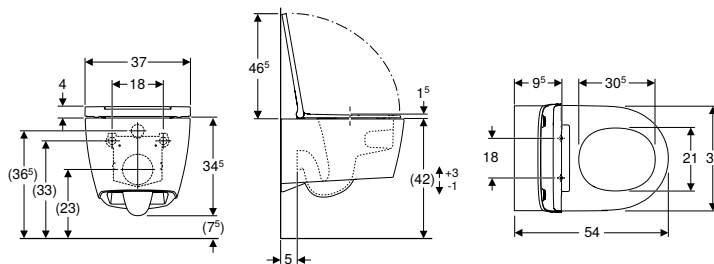

WCs

Wall-hung WCs

Geberit ONE wall-hung WC set, washdown, shrouded, TurboFlush, with WC seat

click & scan

Application purposes

- For concealed cisterns

Technical data

Product material	Vitreous china

Scope of delivery

- WC ceramic appliance
- WC seat
- Sound insulation set
- Connection set
- Fastening material

Characteristics

- Wall-hung
- Washdown WC
- Rimless WC ceramic appliance featuring TurboFlush flush technology
- Easy fastening with Easy Fast Fixing (type EFF3)
- Height-adjustable, ceramic upper edge 41–45 cm
- Type 1, full flush volume 7 / 6 / 5 / 4 l, according to EN 997
- Type 2 in accordance with EN 997
- 4 l flush
- Hidden fastening
- Easy fastening with gearbox for optimised force transmission
- WC seat made of Duroplast
- Hinges made of metal
- Overlapping WC lid
- Narrow design
- WC seat can be removed without tools
- According to recommendation in line with SINTEF

Art. no.	Colour / surface	B [cm]	H [cm]	T [cm]	QuickRelease function	Soft-closing mechanism	Hinge material
500.201.01.1	WC ceramic appliance: white / KeraTect Design cover: white	37	34.5	54	Yes, with QuickRelease hinges	yes	Metal
500.202.01.1	WC ceramic appliance: white / KeraTect Design cover: chrome / glossy	37	34.5	54	Yes, with QuickRelease hinges	yes	Metal
500.202.JT.1	WC ceramic appliance: white / matt Design cover: white	37	34.5	54	Yes, with QuickRelease hinges	yes	Metal

Can be combined with

- Geberit ONE wall-hung bidet, shrouded → p. 518
- Geberit AquaClean Tuma Comfort WC enhancement solution → p. 876
- Geberit AquaClean Tuma Classic WC enhancement solution → p. 878