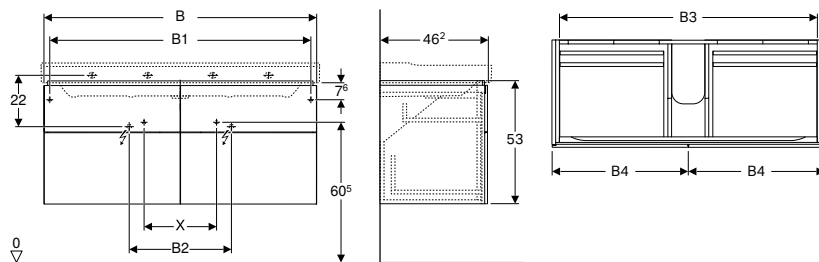

Geberit Xeno² cabinet for washbasin with width from 120 cm, with four drawers

Technical data

Degree of protection	IP21
Nominal voltage	230 V AC
Mains frequency	50 Hz
Operating voltage	12 V DC
Product material	High-compressed three-layer chipboard
Drawer load max.	20 kg
Light source energy efficiency class	F
Light colour	3000 K

Scope of delivery

- Fastening material

Characteristics

- FSC™ C134279 certified
- Wall-hung
- With four drawers
- Opening with push-to-open mechanism
- Drawer with antislip mat
- Drawer with LED light
- Moisture-resistant
- Delivered preassembled