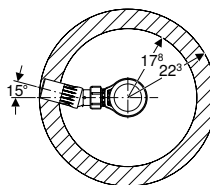

Drain assemblies for shower trays, d62

Without drain covers

Geberit shower drain d62, straight connector with ball joint

[click & scan](#)

Application purposes

- For installation in shower trays with valve hole $\varnothing$ 62 mm
- For shower trays without overflow
- For installation in the shell of a building
- For use as floor drain with horizontal outlet

Scope of delivery

- Fastening material
- Screw connection, $\varnothing$ 40 mm
- Straight connector made of PE-HD, $\varnothing$ 50 mm, with ball joint
- Trap

Characteristics

- Quality-monitored in accordance with EN 274-3
- Dip tube can be dismantled

Art. no.	DN	d, $\varnothing$ [mm]	H [cm]	K [cm]
150.685.00.1	50	50	9	4.7

To order additionally

- Drain cover

Accessories

- Geberit drain cover d62, for shower drain → p. 419