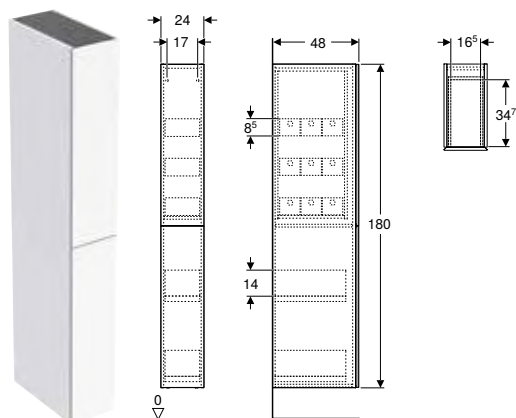

Side cabinets

Geberit tall cabinet with two cargoes

click & scan

Application purposes

- For Geberit ONE, Acanto and iCon series

Technical data

Product material	High-compressed three-layer chipboard
Drawer load max.	20 kg

Scope of delivery

- Tall cabinet
- 9 organising boxes
- Fastening material

Characteristics

- FSC™ C134279 certified
- Wall-hung
- With two drawers
- Wooden organiser boxes
- Drawer with soft closing
- Moisture-resistant
- Delivered preassembled

Art. no.	Colour / surface	H [cm]	T [cm]
B / width: 24 cm			
503.011.01.1	Body, Front: white / high-gloss coated	180	48
503.011.01.2	Body: white / high-gloss coated Front: white / glossy glass	180	48
503.011.01.3 *	Body, Front: white / matt coated	180	48
503.011.JH.1	Body, Front: oak / wood-textured melamine	180	48
503.011.JK.1	Body, Front: lava / matt coated	180	48
503.011.JK.2	Body: lava / matt coated Front: lava / glossy glass	180	48
503.011.JR.1 *	Body, Front: hickory / wood-textured melamine	180	48

* Order-based production

Can be combined with

- Geberit internal storage shelf → p. 1041
- Geberit organising box → p. 1041

Accessories

- Geberit internal storage shelf → p. 1041
- Geberit organising box → p. 1041
- Geberit power socket element with mains plug → p. 506