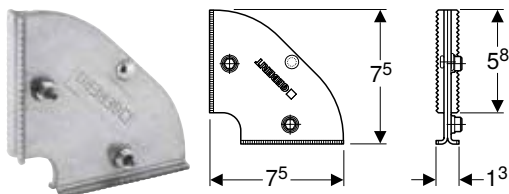

Geberit GIS profile guide

click & scan

Application purposes

- For precisely connecting two Geberit GIS support systems on the same level

Art. no.

461.064.00.1

Geberit GIS corner stiffener for transport

click & scan

Application purposes

- For making prefabricated Geberit GIS support systems more rigid

Characteristics

- Zinc-plated

Art. no.

461.089.00.1