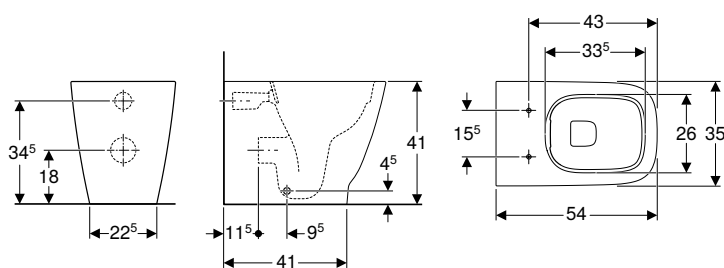

Floor-standing WCs

Geberit Smyle floor-standing WC, square, washdown, back-to-wall, shrouded, Rimfree

click & scan

Application purposes

- For concealed cisterns

Technical data

Product material	Vitreous china

Scope of delivery

- Fastening material

Characteristics

- Floor-standing
- Back-to-wall
- Washdown WC
- Rimless WC ceramic appliance featuring Rimfree flush technology
- Type 1, full flush volume 6 / 5 / 4 l, in accordance with EN 997
- Horizontal or vertical outlet
- Type 2 in accordance with EN 997
- Flushes with 4.5 l
- 4 l flush
- Shrouded
- Hidden fastening

Art. no.	Colour / surface	B [cm]	H [cm]	T [cm]
500.840.00.1	white	35	41	54

To order additionally

- WC seat

Can be combined with

- Geberit Smyle WC seat, square, slim design → p. 691
- Geberit Smyle WC seat, square, slim design, sandwich shape → p. 691

Accessories

- Accessory overview – Geberit Smyle WC ceramic appliance in combination with connection pipes → p. 685