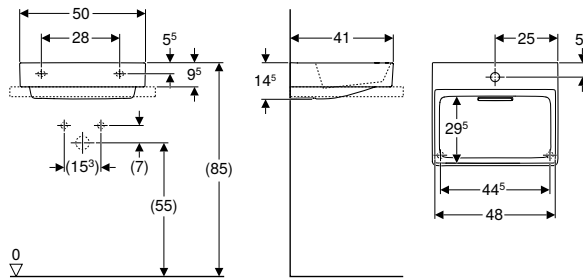

Mix & Match

Geberit ONE lay-on washbasin, rectangular, CleanDrain

Application purposes

- For mounting on washtops

Technical data

Product material	Fine fireclay

Characteristics

- Horizontal outlet
- Hidden overflow function
- Actuation using tie rod
- With integrated hair trap
- Hygienic with optimum flow behaviour
- Ground bottom and rear sides

Scope of delivery

- Washbasin
- Drain cover with comb insert, magnetic fixing
- Geberit washbasin connector and trap, space-saving model
- Fastening material

Art. no.	Colour / surface	Mix & Match	Tap hole	Overflow	H [cm]	T [cm]	Fastening points
B / width: 50 cm							
505.024.00.1	Washbasin: white / KeraTect Cover: white / glossy	Yes	centred	without	14.5	41	2
505.026.00.1	Washbasin: white / matt Cover: white / glossy	Yes	centred	without	14.5	41	2
505.023.00.1	Washbasin: white / KeraTect Cover: white / glossy	Yes	without	without	14.5	41	2
505.025.00.1	Washbasin: white / matt Cover: white / glossy	Yes	without	without	14.5	41	2

To order additionally

- Geberit ONE washtop with cutout, for lay-on washbasin, rectangular → p. 502
- Geberit ONE washtop with cutout, stoneware, for lay-on washbasin, rectangular → p. 504

Can be combined with

- Geberit ONE cabinet for washbasin, with one drawer → p. 484
- Geberit ONE cabinet for washbasin, with two drawers → p. 486
- Geberit ONE cabinet for lay-on washbasin, with two drawers → p. 488
- Geberit ONE cabinet for lay-on washbasin, with four drawers → p. 489
- Geberit Acanto cabinet for washbasin, with one drawer and one internal drawer → p. 564
- Geberit iCon cabinet for washbasin, with one drawer → p. 614
- Geberit iCon cabinet for washbasin, with two drawers → p. 616

Accessories

- Geberit ONE drain cover with comb insert, magnetic fixing → p. 478