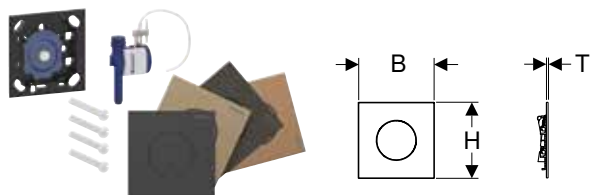

New

Geberit urinal flush control with pneumatic flush actuation, Type 40 actuator plate, round, customised finish

click & scan

Application purposes

- For manual flush actuation of urinals

Technical data

Flow pressure	1–8 bar
Water test pressure max.	16 bar
Test pressure air / inert gas max.	3 bar
Actuation force (N) max.	12 N
Flow rate at 100 kPa / 1 bar without flow limiter	0.3 l/s
Flow rate at 100 kPa / 1 bar with flow limiter	0.18 l/s
Flush time, adjustment range	4 s / 8 s / 12 s

Characteristics

- Actuator plate with securing bar
- Flush time setting with air nozzles (pneumatic)
- Low flush actuation force
- Short stroke movement
- Flush volume can be reduced to 0.5 l per flush with regulating screw of installation set
- Tap group II in accordance with DIN 4109
- Components in contact with drinking water lead-free

Scope of delivery

- Type 40 actuator plate, round
- Pneumatic flush actuation, premounted on mounting frame
- Pneumatic valve
- Fastening material

Art. no.	Colour / surface	Product material	B [cm]	H [cm]	T [cm]
004.780.00.2 *	galvanized	Stainless steel	12.5	12.5	0.2
004.780.00.3 *	galvanized and varnished	Stainless steel	12.5	12.5	0.2

Available as of April 2026; * Order-based production

Can be combined with

- Geberit installation set with flush pipe, for urinal flush control, universal → p. 288
- Geberit installation set with nipple made of brass, for urinal flush control, universal → p. 289
- Geberit Duofix element for urinal, 112–130 cm, universal → p. 72
- Geberit Duofix element for urinal, 112–130 cm, universal, for spray head → p. 73
- Geberit GIS element for urinal, 114 cm, universal → p. 120
- Geberit GIS element for urinal, 114 cm, universal, for spray head → p. 121
- Geberit Kombifix element for urinal, 109–127 cm, universal → p. 27
- Geberit Kombifix element for urinal, 109–127 cm, universal, for spray head → p. 28

- All available colours and surfaces as well as delivery times are listed in the document entitled "Actuator plates and urinal flush controls with customer-specific finish". The document is available online in the "Documents" section of the product catalogue. In the printed product catalogue, the QR code leads to the online product page with the document.