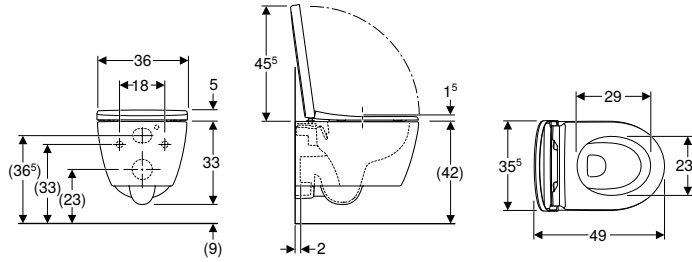

Geberit iCon wall-hung WC set, washdown, small projection, shrouded, Rimfree, with WC seat

click & scan

Application purposes

- For concealed cisterns
- Suitable for installation in small bathrooms and guest WCs

Technical data

Product material	Vitreous china

Scope of delivery

- WC ceramic appliance
- WC seat
- Fastening material

Characteristics

- Wall-hung
- Washdown WC
- Rimless WC ceramic appliance featuring Rimfree flush technology
- Easy fastening with Easy Fast Fixing (type EFF3)
- Type 1, full flush volume 6 / 5 / 4 l, in accordance with EN 997
- Quick-release hinges, lockable
- Type 2 in accordance with EN 997
- 4 l flush
- Shrouded
- Hidden fastening
- Small projection
- WC seat made of Duroplast
- Overlapping WC lid
- WC seat with EasyMount hinges

Art. no.	Colour / surface	B [cm]	H [cm]	T [cm]	QuickRelease function	Soft-closing mechanism	Fastening	Hinge material
502.381.00.1	white	35.5	33	49	Yes, with lockable QuickRelease hinges	yes	from above	Stainless steel / plastic
502.381.JT.1	white / matt	35.5	33	49	Yes, with lockable QuickRelease hinges	yes	from above	Stainless steel / plastic