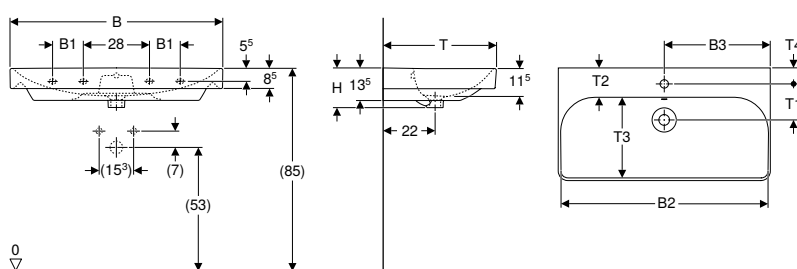

Geberit Smyle washbasin, square design

Technical data

Product material	Vitreous china

Characteristics

- Can be installed with a washbasin cabinet

Art. no.	Colour / surface	Tap hole	Overflow	B1 [cm]	B2 [cm]	B3 [cm]	Cabinet width [cm]	H [cm]	T [cm]	T1 [cm]	T2 [cm]	T3 [cm]	T4 [cm]	Fastening points
B / width: 55 cm														
500.259.01.1	white	centred	visible, symmetrical		51.8	27.5	53.6	17	44	15	12.5	27.5	7	2
B / width: 60 cm														
500.229.01.1	white	centred	visible, symmetrical		56.8	30	58.4	16.5	48	15.5	12.5	33.5	6.5	2
B / width: 75 cm														
500.249.01.1	white	centred	visible, symmetrical		71.5	37.5	73.4	16.5	48	15	12.5	33.5	6.5	2
B / width: 90 cm														
500.251.01.1	white	centred	visible, symmetrical	13	86.8	45	88.4	16.5	48	15	12.5	33.5	7	4
500.250.01.1	white	without	visible, symmetrical	13	86.8		88.4	16.5	48		12.5	33.5		4
500.252.01.1	white	left and right	visible, symmetrical	13	86.8	45	88.4	16.5	48	15	12.5	33.5	7	4
B / width: 120 cm														
500.253.01.1	white	left and right	visible, symmetrical	28	116.8	31.5	118.4	16.5	48	15.5	13	33.5	7	4
500.226.01.1	white	centred	visible, symmetrical	28	116.8	60	118.4	16.5	48	15.5	13	33.5	7	4
500.225.01.1	white	without	visible, symmetrical	28	116.8		118.4	16.5	48		13	33.5		4

Can be combined with

- Geberit Smyle cabinet for washbasin, square design, with one door → p. 677
- Geberit Smyle cabinet for washbasin, square design, with two drawers → p. 678
- Geberit Smyle half pedestal → p. 671
- Geberit Selnova full pedestal → p. 733
- Geberit Selnova Square full pedestal → p. 703

Accessories

- Geberit washbasin drain, space-saving model, slim design, with external waste plug with push actuation
- Geberit dip tube trap for washbasin, horizontal outlet
- Geberit dip tube trap for washbasin, space-saving model, horizontal outlet
- Geberit fastening material for washbasin → p. 1035