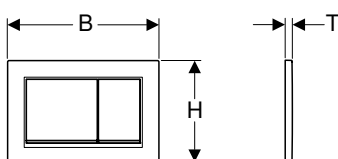

Geberit Omega20 actuator plate, square, dual flush

click & scan

Application purposes

- For flush actuation with Omega concealed cisterns

Technical data

Actuation force (N) max.	20 N

Characteristics

- Top/front actuation
- Sound-absorbing actuator rods, tool-free fast adjustment

Scope of delivery

- Mounting frame
- 2 distance bolts
- 2 actuator rods
- Fastening material

Art. no.	Colour / surface	Product material	B	H	T
			[cm]	[cm]	[cm]
115.080.01.1	Plate, Button: white matt / easy-to-clean coated Design stripes: white / glossy	Plastic	21.2	14.2	1
115.080.11.1	Plate, Button: white / glossy Design stripes: white matt	Plastic	21.2	14.2	1
115.080.14.1	Plate, Button: black matt / easy-to-clean coated Design stripes: chrome / glossy	Plastic	21.2	14.2	1