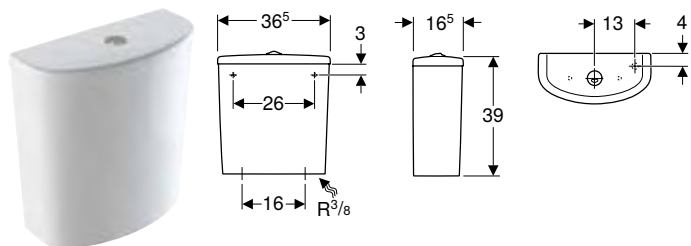

Exposed Cisterns

Exposed cisterns for WCs, made of sanitary ceramic

Geberit Selnova exposed cistern, close-coupled, dual flush, bottom water supply connection

click & scan

Application purposes

- For close-coupled installation
- For water supply connections 3/8"

Characteristics

- Dual flush
- Water supply connection on the bottom

Technical data

Flush volume, factory setting	4 l / 2.6 l
Flush volume large, adjustment range	4 l / 6 l
Flush volume small, adjustment range	2.6 l / 4 l
Product material	Vitreous china

Scope of delivery

- Exposed cistern, close-coupled
- Mechanism

Art. no.	Colour / surface	B	H	T
		[cm]	[cm]	[cm]
500.268.01.1	white	36.5	39	16.5

To order additionally

- Fastening material for rear wall

Can be combined with

- Geberit Selnova Comfort floor-standing WC for close-coupled exposed cistern, washdown, horizontal outlet, raised → p. 774
- Geberit Selnova floor-standing WC for close-coupled exposed cistern, washdown, horizontal outlet, semi-shrouded → p. 748
- Geberit Selnova floor-standing WC for close-coupled exposed cistern, washdown, vertical outlet → p. 750
- Geberit Selnova floor-standing WC for close-coupled exposed cistern, washdown, horizontal outlet → p. 750
- Geberit Selnova floor-standing WC for close-coupled exposed cistern, washdown, horizontal outlet, Rimfree → p. 749
- Geberit Selnova floor-standing WC for close-coupled exposed cistern, washdown, horizontal outlet, semi-shrouded, Rimfree → p. 746
- Geberit Selnova floor-standing WC for close-coupled exposed cistern, washdown, vertical outlet, semi-shrouded → p. 748