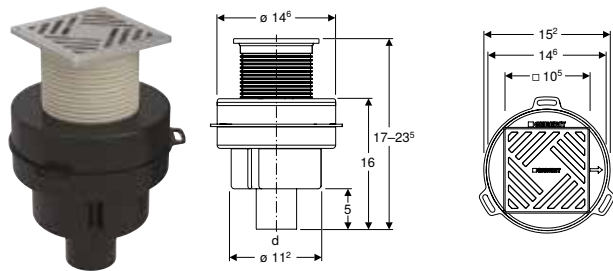

Surface drainage systems for indoor and outdoor

Floor drains 10 x 10 cm

Geberit Aquorea floor drain with top piece made of PP, d50, slotted grating 10 x 10 cm

click & scan

Application purposes

- For use inside buildings
- For use as floor drain with vertical outlet

Technical data

Depth of water seal (mm)	50 mm
Product material	PE-HD

Characteristics

- Straight connector made of PE-HD, $\varnothing$ 50 mm
- Diaphragm trap made of silicone
- Integrated protection against dehydration
- Integrated protection against germ formation
- Load-bearing capacity, class H 1.5 (1.5 kN)

Scope of delivery

- Protection box
- Grating

Art. no.	DN	d, $\varnothing$ [mm]	Discharge rate [l/s]	H [cm]
388.015.00.2	50	50	1	17-23.5