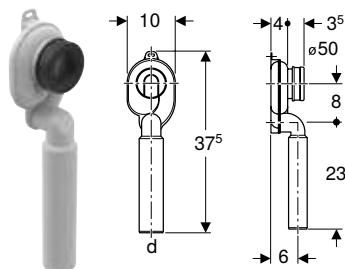

Characteristics

- Horizontal outlet

Scope of delivery

- Sleeve made of EPDM

Art. no.	Colour / surface	d, ø [mm]
152.950.11.1	white alpine	50

Geberit urinal trap, vertical outlet

click & scan

Application purposes