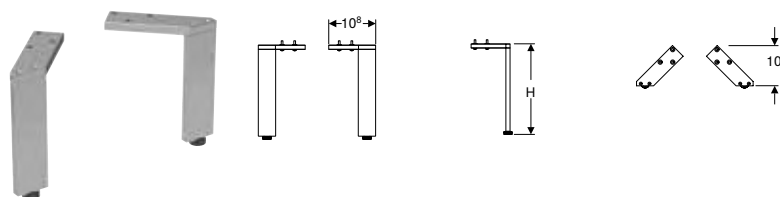

Geberit set of narrow feet

click & scan

Technical data

Product material	Aluminium

Scope of delivery

- Set of 2 pieces
- Fastening material

Characteristics

- Height adjustable for compensating floor unevenness

Art. no.	Colour / surface	H [cm]
500.367.00.1	chrome / glossy	15–15.8
500.658.00.2	chrome / glossy	26–26.8
500.657.00.2	chrome / glossy	30–30.8