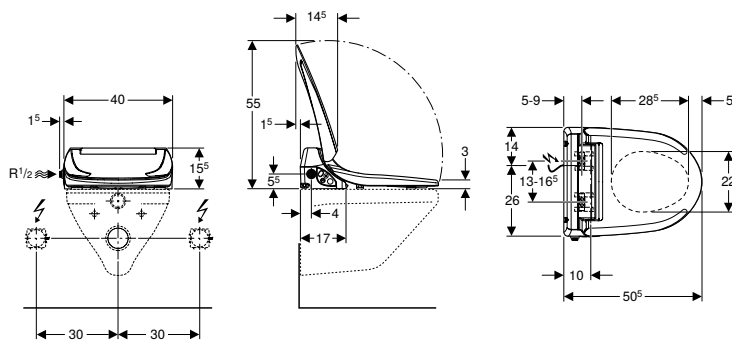

Geberit AquaClean 4000 WC enhancement solution

click & scan

Application purposes

- For convenient toilet use
- For gently cleaning the anal area with water
- For subsequent mounting on WC ceramic appliances (replaces WC seat)

Technical data

Degree of protection	IPX4
Nominal voltage	230 V AC
Mains frequency	50–60 Hz
Power consumption in economy mode / with heating switched on	0.45 W / 5.8 W
Cable length	2 m
Flow pressure	0.5–10 bar
Operating temperature	10–40 °C
Water temperature, factory setting	37 °C
Spray time	20 s
WC seat load max.	150 kg

Characteristics

- WC seat ring and WC lid with soft-closing mechanism
- Integrated storage water heater
- Spray arm with nozzle can be extended for anal area
- Spray intensity can be set to five different levels
- Automatic pre- and postrinsing of the spray nozzle with fresh water
- Shower spray gradually cools down continuously during shower procedure
- Adjustable storage water heater operating mode (ON/OFF/economy mode)
- User detection for water heating
- Most recently used settings are stored automatically
- Water supply connection on the left
- Mains connection at rear, with hidden pipe-laying option to the left or right
- Mains connection cable can be cut to length
- Approval in accordance with (DIN) EN 1717 / (DIN) EN 13077

Scope of delivery

- Water supply connection set for left connection, for exposed cistern
- Spray shield
- Compensation pad for WC seat / ceramic appliance
- Fastening material

Art. no.	Colour / surface	B [cm]	H [cm]	T [cm]	Protection class	Power consumption [W]	Plug type	QuickRelease function
146.130.11.1	WC top: white	40	15.5	50.5	I	800	CEE 7/7	Yes, WC seat ring and WC lid

Available as of April 2026

Can be combined with

- Geberit Selnova floor-standing WC for close-coupled exposed cistern, washdown, horizontal outlet, semi-shrouded, Rimfree → p. 746
- Geberit Selnova wall-hung WC, Premium, washdown, semi-shrouded, Rimfree → p. 738
- Geberit Selnova wall-hung WC, washdown → p. 740
- Geberit Selnova wall-hung WC, washdown, Rimfree → p. 739
- Geberit Selnova floor-standing WC for close-coupled exposed cistern, washdown, horizontal outlet, semi-shrouded → p. 748
- Geberit Selnova floor-standing WC for close-coupled exposed cistern, washdown, vertical outlet → p. 750
- Geberit Selnova floor-standing WC for close-coupled exposed cistern, washdown, horizontal outlet → p. 750
- Geberit Selnova floor-standing WC, washdown, back-to-wall, horizontal outlet, semi-shrouded → p. 745
- Geberit Selnova floor-standing WC, washdown, back-to-wall, horizontal or vertical outlet, semi-shrouded, Rimfree → p. 744

Accessories

- Accessory overview – Water and electrical connection for Geberit concealed cisterns → p. 881