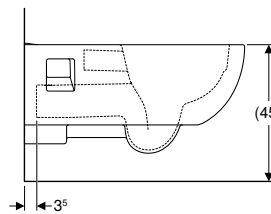

Assortment overview – Geberit Selnova Comfort WCs and WC seats

Geberit International Sales, December 2025

					Wall-hung WCs			Floor-standing WCs, raised
					Geberit Selnova Comfort wall-hung WC, Premium, washdown, large projection, semi-shrouded, barrier-free, Rimfree	Geberit Selnova Comfort wall-hung WC, washdown, large projection, barrier-free, Rimfree	Geberit Selnova Comfort wall-hung WC, washdown, large projection, barrier-free	Geberit Selnova Comfort floor-standing WC for close-coupled exposed cistern, washdown, horizontal outlet, raised
White					500.693.01.2	500.262.01.1	500.261.01.1	500.284.01.1
					→ p. 770	→ p. 771	→ p. 772	→ p. 774
Geberit Selnova Comfort WC seat, barrier-free, antibacterial, fastening from below	Without soft-closing mechanism	white	500.133.00.1		→ p. 774	✓	✓	✓
Geberit Selnova Comfort WC seat, barrier-free, antibacterial, fastening from above	Without soft-closing mechanism	white	501.559.01.1		→ p. 775	✓	✓	✓
Geberit Selnova Comfort WC seat ring, D-shape, barrier-free, fastening from below	Without soft-closing mechanism	white	500.340.01.1		→ p. 776	✓	✓	✓
Geberit Selnova Comfort WC seat ring, barrier-free, antibacterial, fastening from above	Without soft-closing mechanism	white	501.558.01.1		→ p. 776	✓	✓	✓

✓ Compatible

Wall-hung WCs

Geberit Selnova Comfort wall-hung WC, Premium, washdown, large projection, semi-shrouded, barrier-free, Rimfree

Application purposes

- For concealed cisterns
- For pressure flushing valves

Technical data

Product material	Vitreous china

Scope of delivery

- WC ceramic appliance
- Extended flush pipe

Characteristics

- Wall-hung
- Washdown WC
- Rimless WC ceramic appliance featuring Rimfree flush technology
- Barrier-free
- Type 1, full flush volume 6 / 5 / 4 l, in accordance with EN 997
- Type 2 in accordance with EN 997
- 4 l flush
- Semi-shrouded
- Large projection

Art. no.	Colour / surface	B [cm]	H [cm]	T [cm]
500.693.01.2	white	35.5	35	70

To order additionally

- WC seat

Can be combined with

- Geberit Selnova Comfort WC seat, barrier-free, antibacterial, fastening from above → p. 775
- Geberit Selnova Comfort WC seat ring, barrier-free, antibacterial, fastening from above → p. 776