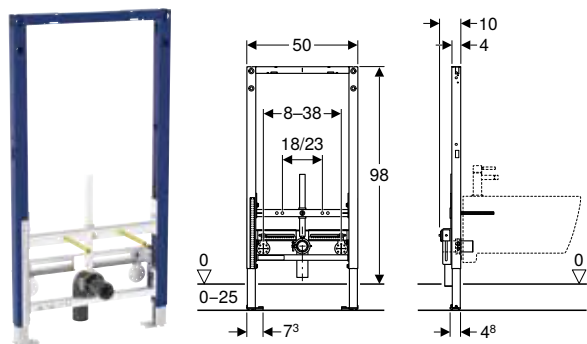

Art. no.	B [cm]	H [cm]	T [cm]
111.520.00.2	50	112	10

Geberit Duofix element for bidet, 98 cm, universal

click & scan

Application purposes

- For metal and wood frame walls
- For Geberit Duofix system walls
- For installation in part-height prewalls
- For floor constructions 0-25 cm
- For wall-hung bidets with deck-mounted tap