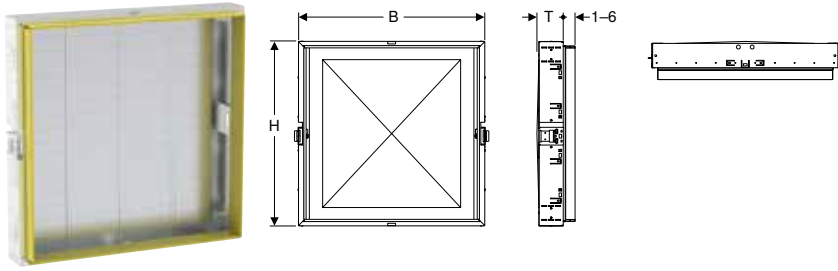

Accessories

- Geberit cover plate for concealed function box → p. 354
- Geberit cover plate, surface-even, for concealed function box → p. 354

Installation box for Geberit ONE mirror cabinet, height 90 cm