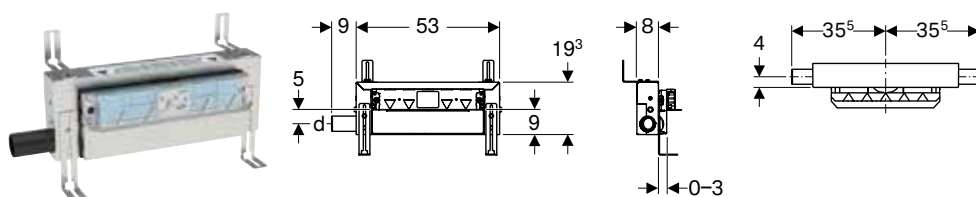

Elements for showers

Geberit Kombifix element for shower, with CleanWall wall drain, for screed height at inlet 90–200 mm

click & scan

Application purposes

- For drainage of floor-even showers
- For solid walls, drywalls, or prewalls in solid and drywall construction
- For composite seals
- For screed height ≥ 90 mm at inlet

Technical data

Depth of water seal (mm)	50 mm

Characteristics

- Quality-monitored in accordance with EN 1253-3
- Plaster thickness 5–30 mm
- Suitable for tile structures on floor 2–26 mm
- Suitable for tile structures on wall 2–35 mm
- Height-adjustable element
- Adjustable sealing level for tension-free sealing connection
- Lateral drainage connection
- Premounted sealing fleece
- Sealing fleece, 10 cm circumferential, for connecting sealing systems
- Adjustable inlet height of trap

Scope of delivery

- Straight connector made of PE-HD, $\varnothing$ 50 mm
- Protection box cover with integrated outlet sheet
- Fastening material

Art. no.	DN	d, $\varnothing$ [mm]	Discharge rate [l/s]	B [cm]	H [cm]	T [cm]
457.534.00.1	50	50	0.8	53	19.3	8

To order additionally

- Ready-to-fit set

Accessories

- Geberit ready-to-fit set for CleanWall wall drain, cover made of stainless steel, screwable → p. 413
- Geberit ready-to-fit set for CleanWall wall drain, cover made of plastic → p. 413
- Geberit ready-to-fit set for CleanWall wall drain, tile-bearing, frameless → p. 414
- Geberit ready-to-fit set for CleanWall wall drain, tile-bearing, multi-piece → p. 414

- Natural stone tiles in the shower area may discolour