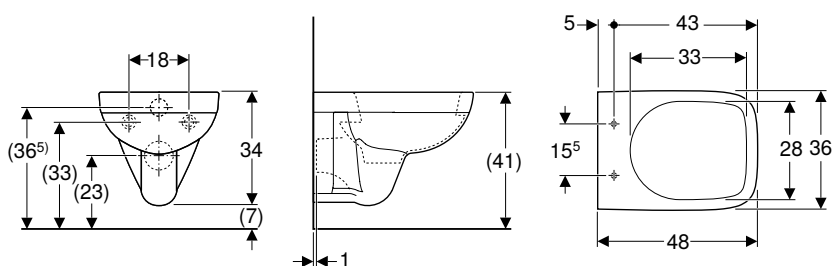

Geberit Selnova Compact wall-hung WC, washdown, small projection, square design

click & scan

Application purposes

- For concealed cisterns
- For pressure flushing valves
- Suitable for installation in small bathrooms and guest WCs

Technical data

Product material	Vitreous china

Characteristics

- Wall-hung
- Washdown WC
- With flush rim
- Type 1, full flush volume 6 / 4 l, in accordance with EN 997
- Type 2 in accordance with EN 997
- 4 l flush
- Small projection

Scope of delivery

- WC ceramic appliance

Art. no.	Colour / surface	B	H	T
		[cm]	[cm]	[cm]
500.263.01.1	white	36	34	48

To order additionally

- WC seat

Can be combined with

- Geberit Selnova Square WC seat, slim design, fastening from above → p. 722