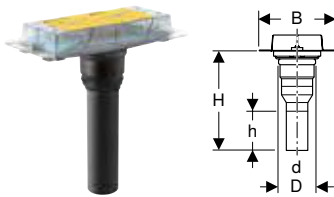

Geberit installation set for CleanLine shower channels, floor-penetrating installation

click & scan

Application purposes

- For drainage of Geberit shower channels of the CleanLine series
- For composite seals
- For floor constructions 2–25 cm
- For screed height ≥ 20 mm at inlet
- For use as floor drain with vertical outlet

Scope of delivery

- Protection box cover with reference line
- Thin bed bonding flange
- Straight connector made of PE-HD, $\varnothing 50$ mm

Characteristics

- Premounted sealing fleece
- Sealing fleece, 10 cm circumferential, for connecting sealing systems

Art. no.	DN	d, $\varnothing$ [mm]	D [cm]	B [cm]	H [cm]	h [cm]
154.153.00.1	50	50	7.8	14	34	15.6

To order additionally

- Shower channel of the CleanLine series
- Trap