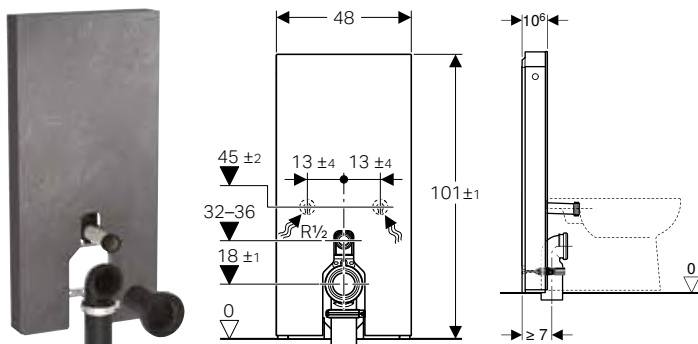

Geberit Monolith sanitary module for floor-standing WC, 101 cm, front cladding made of stoneware

Application purposes

- For floor inlets
- For renovations, conversions and new buildings
- For wall inlets with an inlet height of 18 cm
- For floor-standing WCs with water inlet height 32–36 cm above floor in accordance with DIN EN 33
- For replacing low-level exposed cisterns
- For replacing floor-standing WCs with close-coupled exposed cistern
- For connecting Geberit AquaClean Tuma WC complete solution, floor-standing WC
- For connecting Geberit AquaClean WC enhancement solutions, with accessories
- For mounting on finished floors
- For installation in front of drywalls or solid walls

Technical data

Flow pressure	0.1–10 bar
Flush volume, factory setting	6 l / 3 l
Flush volume large, adjustment range	4.5 l / 6 l
Small flush volume	3 l

Art. no.	Colour / surface	B [cm]	H [cm]	T [cm]
131.001.00.5	Front: slate look / stoneware Side cladding: black / brushed aluminium	48	101	10.6
131.001.JV.5	Front: concrete look / stoneware Side cladding: brushed aluminium	48	101	10.6

Accessories

- Lateral water supply connection set for Geberit Monolith sanitary module for WC → p. 920

- The colour and structure of natural products may vary

Characteristics

- Dual flush
- Compensation of dimensional tolerances possible
- Cistern, fully insulated against condensation
- Side cladding made of aluminium brushed
- Self-supporting
- Adjustable flush volume
- Water supply connection on the bottom
- Water supply connection on the left/right possible with accessories

Scope of delivery

- Water supply connection set with 2 angle stop valves, 1/2"
- Flush bend extension 160 mm
- Sleeve made of EPDM, ø 44 / 55 mm
- Straight connector made of PE-HD, ø 90 mm
- Connection bend 90° made of PE-HD, ø 90 mm
- Adapter socket made of PE-HD, ø 90 / 110 mm
- Base cover
- Fastening material for drywall
- Fastening material