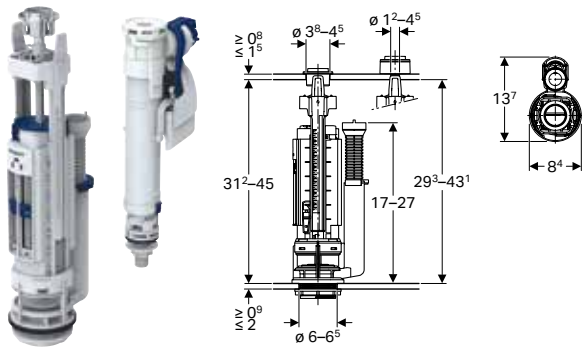

Geberit Type 290-360 mechanism, dual flush, bottom water supply connection, 3/8", nipple made of plastic

click & scan

Application purposes

- For greywater and rainwater with pH value 5.5–9.5, if a filter system is used
- For ceramic cisterns
- For potable water
- For water supply connections 3/8"

Characteristics

- Dual flush
- Adjustable filling height
- Threaded nipple made of plastic
- Height-adjustable
- Small and large flush volume can be set depending on the amount of water in the cistern
- Overflow pipe height-adjustable
- Water supply connection on the bottom
- With lid attachment

Technical data

Flow pressure	0.1–10 bar
Storage temperature	≤ 40 °C
Flush volume large, adjustment range	4–9 l
Flush volume small, adjustment range	2–4.5 l
Actuation force	18 N

Scope of delivery

- Fastening material

Art. no.	Colour / surface
273.645.21.2	chrome / glossy