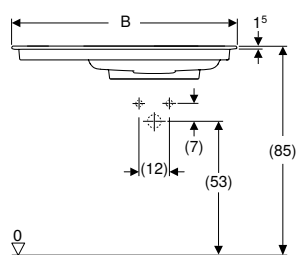

Accessories

- Geberit ONE drain cover with comb insert, magnetic fixing → p. 478

- Mix & Match: Articles of the same width can be freely combined in the Geberit ONE, Acanto and iCon series

Mix & Match

Geberit ONE vanity basin, CleanDrain, left shelf surface