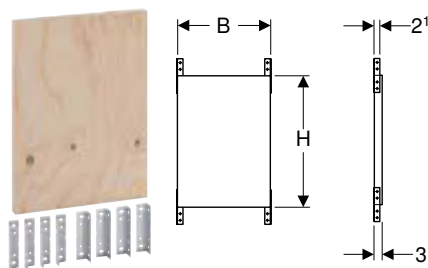

Geberit Duofix mounting plate, universal

click & scan

Application purposes

- For drywall construction
- For installation in part or room-height Geberit Duofix system walls
- Suitable for barrier-free construction
- For fastening support handles
- For fastening urinal divisions, shower partition walls and wall cabinets
- For sliding bracket fastenings
- For fastening supply lines
- For discharge pipes up to $\varnothing$ 110 mm (DN 100)

Scope of delivery

- 8 fixing brackets
- Fastening material

Characteristics

- Mounting plate made of veneered wood, waterproof bonded
- Building material class B2 in accordance with DIN 4102-1, resp. class D-s2, d0 in accordance with EN 13501-3
- Formaldehyde release class A in accordance with EN 1084, resp. Class E 1 according to EN 13936
- Can be divided into two smaller mounting plates

Art. no.	B [cm]	H [cm]
111.859.00.1	35	50