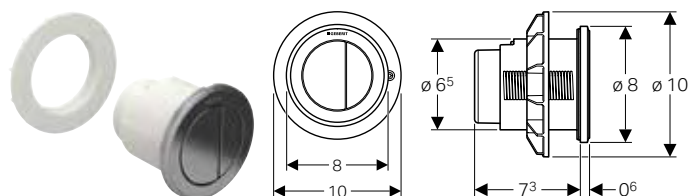

Geberit Type 10 remote flush actuation, round, pneumatic, dual flush, furniture actuator

click & scan

Application purposes

- For pneumatic remote flush actuation of Geberit exposed and concealed cisterns
- For pneumatic remote control flush actuation of Geberit low-height concealed cisterns
- For releasing a dual flush
- For bathroom furniture
- For Sigma concealed cisterns 12 cm
- For Omega concealed cisterns 12 cm
- For AP123 exposed cisterns

Characteristics

- Round design
- Can be combined with Geberit actuator plates for single flush, dual flush and stop-and-go flush or Geberit cover plate

Scope of delivery

- Actuator
- Pneumatic flushing device
- Pneumatic hose, length 2 m
- Fastening material

Technical data

Actuation force (N) max.	25 N

Art. no.	Colour / surface	Product material
116.057.16.1	Button, Collar: black matt / easy-to-clean coated Design ring/-s: black / glossy	Plastic
116.057.DW.1	Button, Collar: black / glossy Design ring/-s: black matt	Plastic
116.057.JQ.1	Button, Collar: chrome / matt, easy-to-clean coated Design ring/-s: chrome / glossy	Plastic
116.057.KH.1	Button, Collar: chrome / glossy Design ring/-s: chrome / matt	Plastic
116.057.KJ.1	Button, Collar: white alpine / glossy Design ring/-s: chrome / glossy	Plastic
116.057.KK.1	Button, Collar: white alpine / glossy Design ring/-s: gold-coloured / glossy	Plastic
116.057.KM.1	Button, Collar: black / glossy Design ring/-s: chrome / glossy	Plastic
116.057.SN.1	Button, Collar: brushed, easy-to-clean coated Design ring: polished	Die-cast zinc