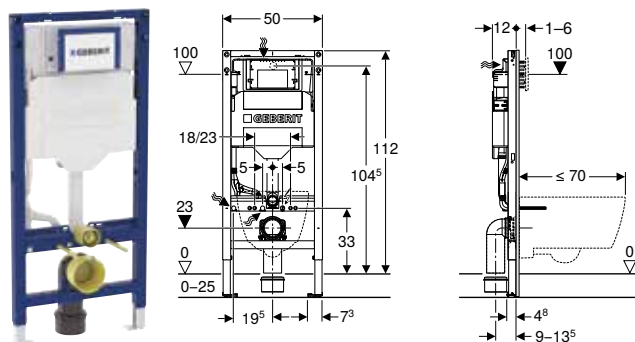

Geberit Duofix element for wall-hung WC, 112 cm, with Sigma concealed cistern 12 cm

click & scan

Application purposes

- For metal and wood frame walls
- For Geberit Duofix system walls
- For installation in part- or room-height prewalls
- For installation in room-height partition walls
- For floor constructions 0–25 cm
- For wall-hung WCs

Technical data

Flow pressure	0.1–10 bar
Flush volume, factory setting	6 l / 3 l
Flush volume large, adjustment range	4 l / 4.5 l / 6 l / 7.5 l
Flush volume small, adjustment range	2–4 l
Product material	Steel
Height-adjustable	Yes

Scope of delivery

- Water supply connection R 1/2", compatible with MasterFix and MeplaFix, with integrated angle stop valve and hand wheel
- Protection box for service opening
- Connection set for WC, $\varnothing$ 90 mm
- Connection bend 90° made of PE-HD, $\varnothing$ 90 mm
- Adapter socket made of PE-HD, $\varnothing$ 90 / 110 mm
- Fastening and protection material

Characteristics

- 2025 range
- Statically self-supporting frame, protected against corrosion with powder coating
- Frame for wall-hung WCs with connection dimensions as per EN 33 and projection up to 70 cm
- With pull-out plate for lateral fastening above the element on metal or wood profiles or on Geberit Duofix system studs
- Alternative fastening point for wall anchors
- Rotating foot plates, suitable for installation in U profiles UW 50 and UW 75
- Foot plates that can be mounted in Geberit Duofix system rail without tools, without additional components
- Galvanised non-slip leg supports protected against corrosion
- Connection bend can be mounted without tools at different depths, adjustable range 45 mm
- Geberit Sigma concealed cistern 12 cm, fully insulated against condensation
- For front actuation, suitable for single, dual and stop-and-go flushes
- Immediate post flush possible with factory setting
- Tool-free installation and maintenance work on concealed cistern
- Water supply connection on the rear or top centre
- Protection box for service opening, can be cut to length, protects against moisture and dirt
- With conduit pipe for feed pipe for Geberit AquaClean shower toilets and for connection cable
- Fastening for electrical connection and Power & Connect Box

Art. no.	B [cm]	H [cm]	T [cm]
111.950.00.6	50	112	12

Accessories

- Accessory overview – Geberit Duofix elements for WCs → p. 43

- Actuator plate has to be ordered separately
- Replaces art. no. 111.300.00.5