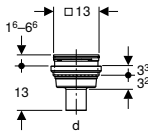

Floor Drainage Systems

Surface drainage systems for indoor and outdoor
Accessories

Geberit Varino floor drain, vertical, d50

click & scan

Application purposes

- For balconies and patios
- For the outdoor area
- For use as floor drain with vertical outlet

Technical data

Discharge rate with trap insert	0.65 l/s
Product material	PE-HD

Characteristics

- Height-adjustable with extension piece
- Not trapped
- Shockproof
- Resistant to chemicals
- Load-bearing capacity, class K 3 (3 kN)

Scope of delivery

- Outlet made of PE-HD, $\varnothing$ 50 mm
- Stainless steel grating
- Protection box

Art. no.	DN	d, $\varnothing$ [mm]	Discharge rate [l/s]	H [cm]
388.033.00.1	50	50	2	14.6–19.6

Accessories

- Geberit lockable grating for floor drains 13 x 13 cm → p. 446
- Geberit extension piece for floor drains 13 x 13 cm → p. 445
- Geberit flange for floor drains 13 x 13 cm → p. 445
- Geberit pressing flange attachment for floor drains 13 x 13 cm → p. 445
- Geberit hair trap for Varino floor drain 13 x 13 cm and Varino floor drain 13 x 13 cm → p. 444
- Geberit insert with odour trap, for floor drain 13 x 13 cm → p. 446
- Geberit trap insert with depth of water seal 27 mm, for Varino floor drain 13 x 13 cm → p. 445
- Geberit slotted grating for Varino floor drain 13 x 13 cm, drivable → p. 446