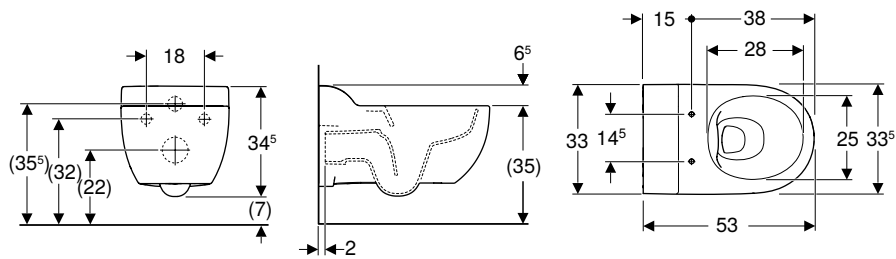

Wall-hung WCs

Geberit Bambini wall-hung WC for children, washdown, Rimfree, for WC seat

Application purposes

- For children
- For childcare
- For concealed cisterns

Technical data

Product material	Vitreous china

Characteristics

- Wall-hung
- Washdown WC
- Rimless WC ceramic appliance featuring Rimfree flush technology
- Floor clearance 7 cm
- Type 1, full flush volume 6 / 5 / 4 l, in accordance with EN 997
- Shrouded
- Hidden fastening
- Height of upper edge of sanitary ceramic: 35 cm

Scope of delivery

- WC ceramic appliance
- Fastening material

Art. no.	Colour / surface	B [cm]	H [cm]	T [cm]
502.959.00.1	white	33.5	34.5	53

To order additionally

- WC seat or WC seat ring

Can be combined with

- Geberit Bambini WC seat for children, EasyMount hinges → p. 853
- Geberit Bambini WC seat ring for children, with grips → p. 854
- Geberit Duofix Bambini element for wall-hung WC for children, 97 cm, with Sigma concealed cistern 12 cm
- Geberit Sigma01 actuator plate, round, dual flush, for Bambini WC

Accessories

- Accessory overview – Geberit Bambini wall-hung and floor-standing WCs, Rimfree → p. 848