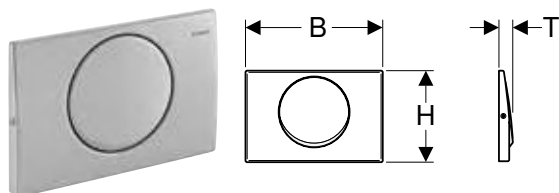

Characteristics

- Cover with screw connection

Art. no.

244.120.00.1

Geberit Mambo actuator plate, round, for stop-and-go flush, screwable

click & scan

Application purposes

- For flush actuation with Sigma concealed cisterns