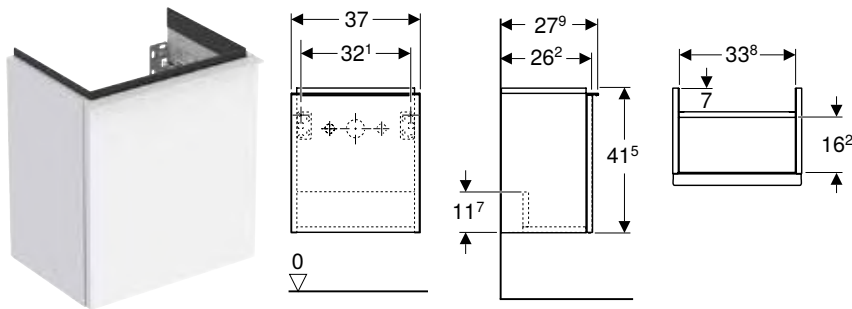

Washbasin cabinets

Geberit iCon cabinet for handrinse basin, with one door

click & scan

Technical data

Product material	High-compressed three-layer chipboard

Scope of delivery

- Cabinet for handrinse basin
- Fastening material

Characteristics

- FSC™ C134279 certified
- Wall-hung
- With one door
- Door with soft closing
- Can be subdivided for service room
- Opening with handle
- Exchangeable handle
- Moisture-resistant
- Delivered preassembled

Art. no.	Colour / surface	B [cm]	Washbasin, width [cm]	H [cm]	T [cm]

Door: left-hand hinge

502.301.01.1	Body, Front: white / high-gloss coated Handle: white / matt powder-coated	37	38	41.5	27.9
502.301.01.2	Body, Front: white / high-gloss coated Handle: chrome / glossy	37	38	41.5	27.9
502.301.01.3 *	Body, Front: white / matt coated Handle: white / matt powder-coated	37	38	41.5	27.9
502.301.JH.1	Body, Front: oak / wood-textured melamine Handle: lava / matt powder-coated	37	38	41.5	27.9
502.301.JK.1	Body, Front: lava / matt coated Handle: lava / matt powder-coated	37	38	41.5	27.9
502.301.JL.1 *	Body, Front: sand grey / high-gloss coated Handle: sand grey / matt powder-coated	37	38	41.5	27.9
502.301.JR.1 *	Body, Front: hickory / wood-textured melamine Handle: lava / matt powder-coated	37	38	41.5	27.9

Door: right-hand hinge

502.300.01.1	Body, Front: white / high-gloss coated Handle: white / matt powder-coated	37	38	41.5	27.9
502.300.01.2	Body, Front: white / high-gloss coated Handle: chrome / glossy	37	38	41.5	27.9
502.300.01.3 *	Body, Front: white / matt coated Handle: white / matt powder-coated	37	38	41.5	27.9
502.300.JH.1	Body, Front: oak / wood-textured melamine Handle: lava / matt powder-coated	37	38	41.5	27.9
502.300.JK.1	Body, Front: lava / matt coated Handle: lava / matt powder-coated	37	38	41.5	27.9
502.300.JL.1 *	Body, Front: sand grey / high-gloss coated Handle: sand grey / matt powder-coated	37	38	41.5	27.9
502.300.JR.1 *	Body, Front: hickory / wood-textured melamine Handle: lava / matt powder-coated	37	38	41.5	27.9

* Order-based production

Can be combined with

- Geberit iCon handrinse basin → p. 596
- Geberit iCon Light handrinse basin → p. 597
- Geberit iCon side element → p. 624
- Geberit Option Plus illuminated mirror, square design, with direct and indirect lighting → p. 816
- Geberit Option illuminated mirror, round design, with direct and indirect lighting → p. 817

Accessories

- Accessory overview – Geberit iCon bathroom furniture → p. 607