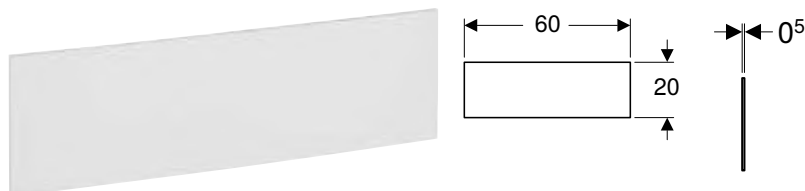

Geberit sound insulation set for washbasin

click & scan

Application purposes

- For structure-borne sound insulation of washbasins

Scope of delivery

- 2 sound insulation sleeves
- Sound insulation mat

Art. no.

156.051.00.1