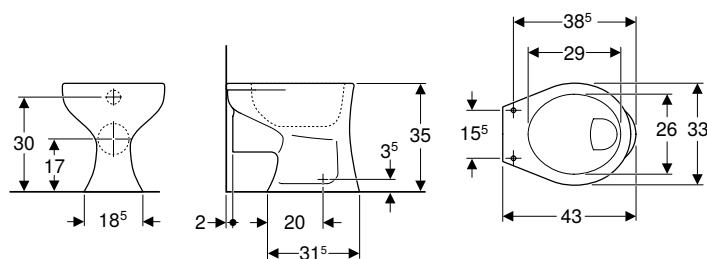

Geberit Bambini floor-standing WC for children, washout, for WC seat

click & scan

Application purposes

- For children
- For childcare
- For concealed cisterns
- For pressure flushing valves

Characteristics

- Floor-standing
- Washout WC
- With flush rim
- Type 1, full flush volume 6 l, in accordance with EN 997
- Horizontal outlet

Technical data

Product material	Vitreous china

Scope of delivery

- WC ceramic appliance

Art. no.	Colour / surface	B [cm]	H [cm]	T [cm]
211500000	white	33	35	43

To order additionally

- WC seat
- Fastening material

Can be combined with

- Geberit Bambini WC seat for children → p. 854

Accessories

- Accessory overview – Geberit Bambini wall-hung and floor-standing WCs with flush rim → p. 849