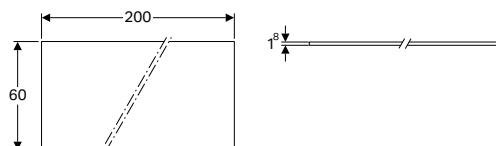

Geberit Duofix aqua panel Pro

click & scan

Application purposes

- For single-layer panelling of Geberit Duofix system walls
- For horizontal panelling
- For areas exposed to high and very high water action
- For use in all four water action classes W0-I, W1-I, W2-I and W3-I, according to DIN 18534
- Not suitable for standard panel screws

Technical data

Product material	Calcium silicate
Compressive strength	9.3 N/mm²

Characteristics

- Screwable with Geberit panel screws
- Cement-bonded mineral structural panel
- Water-resistant
- Resistant against mould
- Building material class A1, non-combustible, in accordance with DIN 4102
- Self-supporting
- Dimensionally stable
- Can be processed with woodworking tools as saws and drilling machines
- Circumferential chamfered edges 45°

Art. no.	B [cm]	H [cm]	T [cm]	Weight of main element [kg]
111.578.00.1	60	200	1.8	20.74

Accessories

- Geberit filler for aqua panel Pro → p. 40
- Geberit panel screw → p. 39
- Geberit panel screw, in magazine → p. 39

- Geberit panel screws must be used to screw in the panels

Geberit panel screw

Application purposes

- For fastening Geberit panels and Geberit aqua panels Pro to Geberit Duofix system walls and Geberit GIS support systems

Technical data

Product material	Steel

Art. no.	B [cm]	H [cm]	T [cm]
461.030.00.1	0.82	0.82	3.8

Characteristics

- Self-drilling screw, 4.2 x 35 mm
- Self-tapping thread
- Steel, hardened and phosphatised
- Flared head with crosshead Phillips PH 2

click & scan