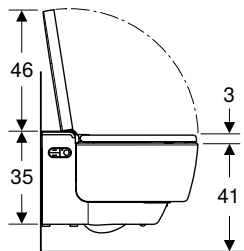

WC complete solutions

Wall-hung WCs

Geberit AquaClean Mera Comfort WC complete solution, wall-hung WC

click & scan

Application purposes

- For convenient and odourless toilet use
- For gently cleaning the anal and vaginal areas with water

Technical data

Degree of protection	IPX4
Nominal voltage	230 V AC
Mains frequency	50 Hz
Power consumption in standby mode max.	0.5 W
Flow pressure	0.5–10 bar
Operating temperature	5–40 °C
Water temperature, adjustment range	34–40 °C
Spray time	30–50 s
WC seat load max.	150 kg

Scope of delivery

- Water supply connection set for Sigma and Omega concealed cisterns 12 cm, installation height 112 cm
- Female socket for mains connection
- Spray shield
- Descaling agent, 125 ml
- Cleaning set
- Connection set for WC, $\varnothing$ 90 mm
- Remote control with wall-mounted case and battery CR2032
- Fastening material

Characteristics

- Hybrid hot water system with continuous flow heater and storage water heater
- Anal shower with double-nozzle WhirlSpray shower technology
- Separate Lady shower nozzle in protected resting position
- Adjustable shower water temperature
- Spray intensity can be set to five different levels
- Spray arm can be set to five different positions
- Adjustable oscillating spray (automatic forward and reverse motion of the spray arm)
- Automatic pre- and postrinsing of the spray nozzle with fresh water
- Descaling programme
- Wall-hung
- Rimless WC ceramic appliance featuring TurboFlush flush technology
- Horizontal outlet
- Washdown WC with special glaze KeraTect
- User detection
- Odour extraction with ceramic honey comb filter can be activated
- Odour extraction unit with run-on function
- Dryer can be activated
- Dryer air intensity can be set to 5 positions
- Dryer arm can be extended
- Adjustable dryer temperature
- WC seat ring with rapid heating function
- Adjustable temperature of the WC-seat heating
- WC seat ring and WC lid with soft-closing mechanism
- WC lid with SoftOpening
- WC lid with quick release
- Touchless opening and closing of the WC lid
- Activation of the orientation light when approaching
- Orientation light can be set in seven colours
- Functions and settings via remote control
- Three user profiles can be programmed
- Compatible with Geberit Home App
- Water supply connection on the left, hidden behind the WC ceramic
- Mains connection with flexible three-core sheathed cable, on the right side, hidden behind the WC ceramic
- External water supply connection on the left possible with accessories
- External mains connection with power outlet on the right possible
- Premounted sound insulation
- Approval in accordance with (DIN) EN 1717 / (DIN) EN 13077

Art. no.	Colour / surface	B	B1	H	T	Protection class	Power consumption [W]	QuickRelease function
		[cm]	[cm]	[cm]	[cm]			
146.210.11.1	WC ceramic appliance: white / KeraTect Design cover: white / glossy	39.5	39.5	38	59	I	2000	Yes, WC seat ring and WC lid
146.210.21.1	WC ceramic appliance: white / KeraTect Design cover: chrome / glossy	39.5	39.5	38	59	I	2000	Yes, WC seat ring and WC lid

Accessories