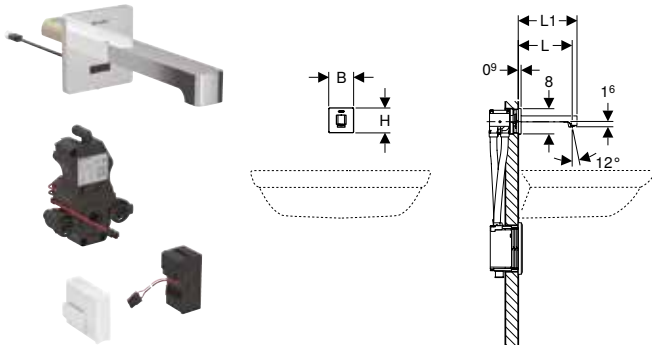

Taps

Washbasin taps
Wall-mounted, mains operation

Geberit Brenta washbasin tap, wall-mounted, mains operation, for concealed function box

click & scan

Application purposes

- For installation in Geberit elements for washbasins, wall-mounted tap with concealed function box
- For connecting cold and hot water (only for model with mixer or thermostatic mixer)
- For connecting cold or mixed water (only for model without mixer)
- Suitable for use with stainless steel sinks
- Model without mixer suitable for combination with continuous flow heater, see technical data sheet "Washbasin taps with continuous flow heaters"
- For panelling thickness 10–50 mm

Technical data

Degree of protection	IPX4
Nominal voltage	110–240 V AC
Mains frequency	50–60 Hz
Operating voltage	4.5 V DC
Operating pressure	0.5–10 bar
Recommended operating pressure with thermostatic mixer	0.5–5 bar
Recommended operating pressure with thermostatic mixer	50–500 kPa
Differentiated pressure CW/WW max.	1.5 bar
Water test pressure max.	16 bar
Test pressure air / inert gas max.	3 bar
Ambient temperature	1–40 °C
Storage temperature	-20 – +70 °C
Water temperature, adjustment range with thermostatic mixer	20–42 °C
Water temperature short-term max.	90 °C
Flow rate at 300 kPa / 3 bar	5 l/min
Interval flush time, factory setting	5 s
Product material	Brass / plastic

Characteristics

- Tap group I in accordance with DIN 4109
- Infrared user detection
- Vandal-resistant
- Temperature presetting via mixer (only for models with mixer or thermostatic mixer)
- Not possible to set just hot water or just cold water (only for model with mixer or thermostatic mixer)
- Thermostat according to EN 1111 (only for model with thermostatic mixer)
- Scald protection by limiting the water temperature to 42 °C (only for models with thermostatic mixer)
- Thermal disinfection according to DVGW W 551 possible
- Functions can be set and queried with the Geberit Service Handy
- Device settings and operation with mobile device via integrated Bluetooth® interface
- Compatible with Geberit Control App
- Wired networkable with Geberit gateway via GEBUS converter
- Wirelessly connectable with Geberit Gateway via Bluetooth®
- Compatible with Geberit Connect
- With integrated check valve
- Functional unit with built-in basket filters
- Components in contact with drinking water lead-free

Scope of delivery

- Washbasin tap
- IR sensor with connection cable
- Control electronics
- Functional unit
- Power supply unit
- Tap aerator key
- Fastening material