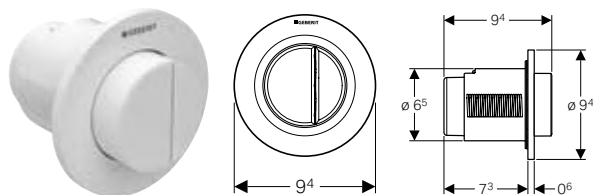

Geberit Type 01 remote flush actuation, round, pneumatic, dual flush, for Sigma concealed cistern 8 cm, concealed actuator, protruding

click & scan

Application purposes

- For pneumatic remote flush actuation of Geberit concealed cisterns
- For dual flush
- For solid and drywall construction
- For concealed installation
- For Sigma concealed cisterns 8 cm
- For Alpha concealed cisterns 8 cm

Characteristics

- Round design
- Actuator buttons protruding
- Can be combined with Geberit actuator plates for single flush and stop-and-go flush or Geberit cover plate

Scope of delivery

- Actuator
- Pneumatic flushing device
- Pneumatic hose, length 2 m
- Conduit pipe, length 1.7 m
- Flush-mounting box with protection cover
- Fastening material

Technical data

Actuation force (N) max.	25 N

Art. no.	Colour / surface	Product material
116.045.11.1	white alpine	Plastic