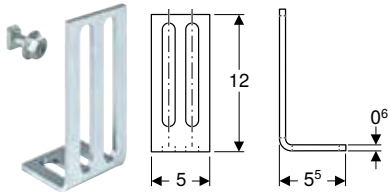

Scope of delivery

- 2 ratchet pins
- 2 nuts M8

Characteristics

- Zinc-plated
- With oblong hole

Art. no.	B [cm]	H [cm]	T [cm]
461.022.00.1	3	13	0.4

Accessories for prefabrication

Geberit GIS mounting bracket 12 cm x 5.5 cm