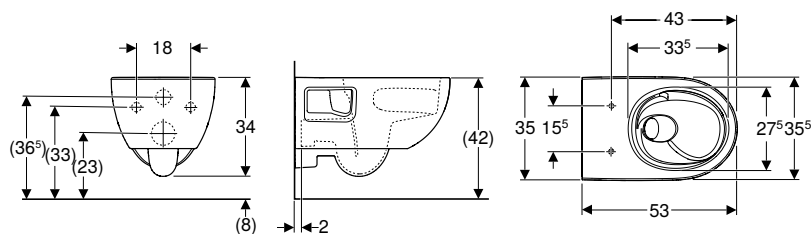

New

Geberit Selnova wall-hung WC, washdown, semi-shrouded, TurboFlush

click & scan

Application purposes

- For concealed cisterns

Technical data

Product material	Vitreous china

Scope of delivery

- WC ceramic appliance

Characteristics

- Wall-hung
- Washdown WC
- Rimless WC ceramic appliance featuring TurboFlush flush technology
- Visible fastening
- Type 1, full flush volume 6 / 5 / 4 l, in accordance with EN 997
- 4 l flush

Art. no.	Colour / surface	B [cm]	H [cm]	T [cm]
503.159.00.1	white	35.5	34	53

Available as of April 2026

Can be combined with

- Geberit Selnova WC seat, fastening from above → p. 752