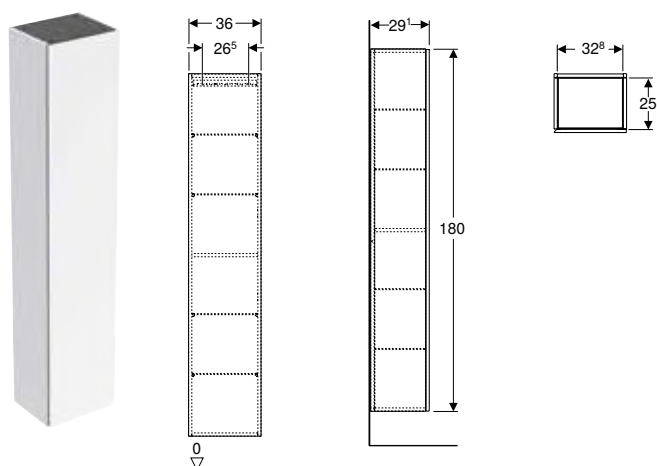

Side cabinets

Geberit tall cabinet with one door

click & scan

Application purposes

- For Geberit ONE, Acanto and iCon series

Technical data

Product material	High-compressed three-layer chipboard

Scope of delivery

- Tall cabinet
- 4 glass shelves
- Fastening material

Characteristics

- FSC™ C134279 certified
- Wall-hung
- With one door
- Door with soft closing
- Opening with recessed handle or push-to-open mechanism
- With four movable glass shelves
- With one fixed shelf
- Hinge side left or right
- Moisture-resistant
- Delivered preassembled

Art. no.	Colour / surface	H [cm]	T [cm]
B / width: 36 cm			
502.316.01.1	Body, Front: white / high-gloss coated	180	29.1
502.316.01.2	Body: white / high-gloss coated Front: white / glossy glass	180	29.1
502.316.01.3 *	Body, Front: white / matt coated	180	29.1
502.316.JH.1	Body, Front: oak / wood-textured melamine	180	29.1
502.316.JK.1	Body, Front: lava / matt coated	180	29.1
502.316.JK.2	Body: lava / matt coated Front: lava / glossy glass	180	29.1
502.316.JR.1 *	Body, Front: hickory / wood-textured melamine	180	29.1
505.083.00.7 *	Body, Front: greige / matt coated	180	29.1
505.083.00.8 *	Body, Front: black / matt coated	180	29.1

* Order-based production

Accessories

- Geberit set of narrow feet → p. 579