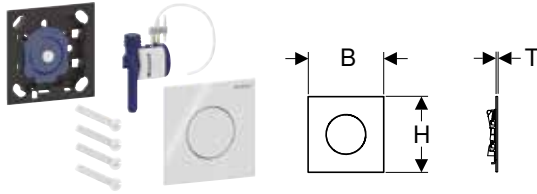

Geberit urinal flush control with pneumatic flush actuation, Type 40 actuator plate, round

click & scan

Application purposes

- For manual flush actuation of urinals

Technical data

Flow pressure	1–8 bar
Water test pressure max.	16 bar
Test pressure air / inert gas max.	3 bar
Actuation force (N) max.	12 N
Flow rate at 100 kPa / 1 bar without flow limiter	0.3 l/s
Flow rate at 100 kPa / 1 bar with flow limiter	0.18 l/s
Flush time, adjustment range	4 s / 8 s / 12 s

Characteristics

- Actuator plate with securing bar
- Flush time setting with air nozzles (pneumatic)
- Low flush actuation force
- Short stroke movement
- Flush volume can be reduced to 0.5 l per flush with regulating screw of installation set
- Tap group II in accordance with DIN 4109
- Components in contact with drinking water lead-free

Scope of delivery

- Type 40 actuator plate, round
- Pneumatic flush actuation, premounted on mounting frame
- Pneumatic valve
- Fastening material

Art. no.	Colour / surface	Product material	B	H	T
			[cm]	[cm]	[cm]
116.014.14.1	Plate, Button: black matt / easy-to-clean coated	Stainless steel	12.5	12.5	0.2
116.014.FW.1	Plate, Button: brushed, easy-to-clean coated	Stainless steel	12.5	12.5	0.2
116.014.JK.1	Plate, Button: lava / glossy glass	Glass	12.5	12.5	0.4
116.014.JL.1	Plate, Button: sand grey / glossy glass	Glass	12.5	12.5	0.4
116.014.JT.1	Plate, Button: white matt / easy-to-clean coated	Stainless steel	12.5	12.5	0.2
116.014.QB.1	Plate, Button: red gold / brushed, easy-to-clean coated	Stainless steel	12.5	12.5	0.2
116.014.QD.1	Plate, Button: black chrome / brushed, easy-to-clean coated	Stainless steel	12.5	12.5	0.2
116.014.QF.1	Plate, Button: brass-coloured / brushed, easy-to-clean coated	Stainless steel	12.5	12.5	0.2
116.014.SI.1	Plate, Button: white / glossy glass	Glass	12.5	12.5	0.4
116.014.SJ.1	Plate, Button: black / glossy glass	Glass	12.5	12.5	0.4
116.014.ID.1	N Plate, Button: nickel / brushed, easy-to-clean coated	Stainless steel	12.5	12.5	0.2

N: New, available as of July 2026

Can be combined with

- Geberit installation set with flush pipe, for urinal flush control, universal → p. 288
- Geberit installation set with nipple made of brass, for urinal flush control, universal → p. 289
- Geberit Duofix element for urinal, 112–130 cm, universal → p. 72
- Geberit Duofix element for urinal, 112–130 cm, universal, for spray head → p. 73
- Geberit GIS element for urinal, 114 cm, universal → p. 120
- Geberit GIS element for urinal, 114 cm, universal, for spray head → p. 121
- Geberit Kombifix element for urinal, 109–127 cm, universal → p. 27
- Geberit Kombifix element for urinal, 109–127 cm, universal, for spray head → p. 28