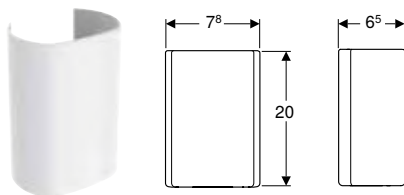

Accessories

Geberit ONE drain cover with comb insert, magnetic fixing

click & scan

Characteristics

- With integrated hair trap

Art. no.	Colour / surface
245.451.11.1	white alpine
505.082.14.1	black matt / Easy-to-clean coated
505.082.21.1	chrome / Glossy
505.082.GH.1	Chrome brushed

Geberit ONE design cover for washbasin traps

click & scan

Art. no.	Colour / surface	B	H	T
		[cm]	[cm]	[cm]
505.058.01.1	white / powder-coated stainless steel	7.8	20	6.5
505.058.21.1	brushed stainless steel	7.8	20	6.5

Can be combined with

- Geberit ONE cabinet for washbasin, with one drawer → p. 484
- Geberit ONE cabinet for lay-on washbasin, with two drawers → p. 488
- Geberit iCon cabinet for washbasin, with one drawer → p. 614