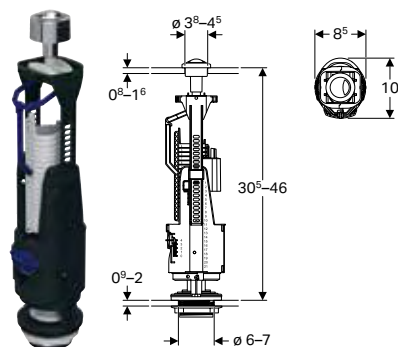

Geberit Type 240 flush valve, dual flush

click & scan

Application purposes

- For ceramic cisterns
- For potable water
- For greywater and rainwater with pH value 5.5–9.5, if a filter system is used

Technical data

Storage temperature	≤ 40 °C
Flush volume large, adjustment range	6–9 l
Flush volume small, adjustment range	3–4.5 l
Actuation force	18 N

Characteristics

- Dual flush
- Height-adjustable
- Small and large flush volume can be set depending on the amount of water in the cistern
- Overflow pipe can be shortened
- With lid attachment

Scope of delivery

- Fastening material

Art. no.	Colour / surface	H [cm]
136.909.21.2	chrome / glossy	30.5