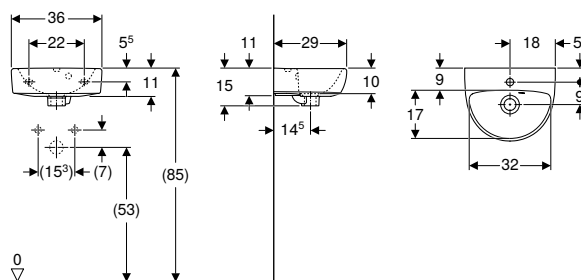

- Geberit Selnova half pedestal only for handrinse basins 50 cm

Geberit Selnova handrinse basin with asymmetrical overflow

click & scan

Technical data

Product material	Vitreous china
------------------	----------------