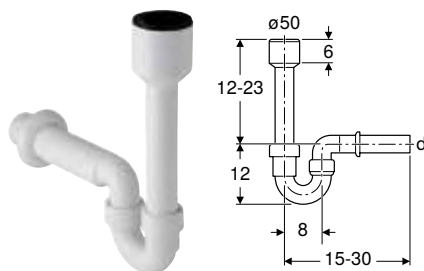

P-traps

Geberit P-trap for sink, with wall collar, horizontal outlet

click & scan

Application purposes

- For connecting to sinks
- For urinals with outlet downwards

Characteristics

- Horizontal outlet

Scope of delivery

- Inlet connection piece with sleeve, made of PP, $\varnothing$ 50 mm
- Wall collar

Technical data

Depth of water seal (mm)	70 mm
Product material	PP

Art. no.	Colour / surface	d, $\varnothing$ [mm]	h [cm]
152.607.11.1	white alpine	40	12-23
152.701.11.1	white alpine	50	12-23