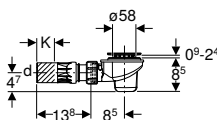

Drain assemblies for shower trays, d62

Without drain covers

Geberit shower drain d62, straight connector with ball joint

[click & scan](#)

Application purposes

- For installation in shower trays with valve hole $\varnothing$ 62 mm
- For shower trays without overflow
- For installation in the shell of a building
- For use as floor drain with horizontal outlet

Scope of delivery

- Fastening material
- Screw connection, $\varnothing$ 40 mm
- Straight connector made of PE-HD, $\varnothing$ 50 mm, with ball joint
- Trap

Characteristics

- Quality-monitored in accordance with EN 274-3
- Dip tube can be dismantled

Art. no.	DN	d, $\varnothing$ [mm]	H [cm]	K [cm]
150.685.00.1	50	50	9	4.7

To order additionally

- Drain cover

Accessories

- Geberit drain cover d62, for shower drain → p. 419