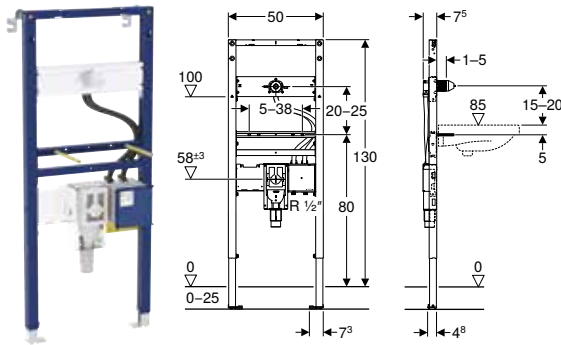

Geberit Duofix element for washbasin, 130 cm, electronic wall-mounted tap with concealed function box, with concealed trap

Application purposes

- For metal and wood frame walls
- For drywall construction
- For Geberit Duofix system walls
- For installation in part- or room-height prewalls
- For installation in room-height partition walls
- Suitable for barrier-free construction
- For floor constructions 0–25 cm
- For installation of washbasins
- For Piave and Brenta washbasin taps, wall-mounted, with concealed function box

Scope of delivery

- 2 wall anchors
- Protection box
- Protection box with cover, for concealed housing
- Protection box for fastening of wall-mounted tap
- Fastening material

Characteristics

- 2025 range
- Statically self-supporting frame, protected against corrosion with powder coating
- With pull-out plate for lateral fastening above the element on metal or wood profiles or on Geberit Duofix system studs
- Alternative fastening point for wall anchors
- Rotating foot plates, suitable for installation in U profiles UW 50 and UW 75
- Foot plates that can be mounted in Geberit Duofix system rail without tools, without additional components
- Galvanised non-slip leg supports protected against corrosion
- Fastening distance for washbasin 5–38 cm
- Threaded rods adjustable in depth with 18 or 28 cm fastening distance
- Tap crossbar height-adjustable
- Premounted fastening for wall-mounted tap
- Concealed trap with optimum flow guidance and high self-cleaning effect
- Concealed trap can be height-adjusted ± 3 cm during final installation
- In-wall cabinet with straight connector made of PP, $\varnothing 50$ mm
- Water supply connection compatible with MasterFix and MeplaFix
- Water supply connection on the bottom of concealed housing
- Fastening for connection bend, height-adjustable and sound-absorbing
- Concealed housing for Geberit washbasin tap, wall-mounted, for concealed function box, premounted
- Premounted connection pipes between concealed housing and fastening for wall-mounted tap
- Shut-off unit integrated in the concealed housing

Art. no.	B [cm]	H [cm]	T [cm]
111.562.00.2	50	130	7.4

Can be combined with

- Geberit Brenta washbasin tap, wall-mounted, mains operation, for concealed function box → p. 344
- Geberit Piave washbasin tap, wall-mounted, battery operation, for concealed function box → p. 346
- Geberit Brenta washbasin tap, wall-mounted, battery operation, for concealed function box → p. 348
- Geberit Piave washbasin tap, wall-mounted, generator operation, for concealed function box → p. 350
- Geberit Brenta washbasin tap, wall-mounted, generator operation, for concealed function box → p. 351
- Geberit Piave washbasin tap, wall-mounted, mains operation, for concealed function box → p. 342

Accessories

- Accessory overview – Geberit Duofix elements for washbasins → p. 55