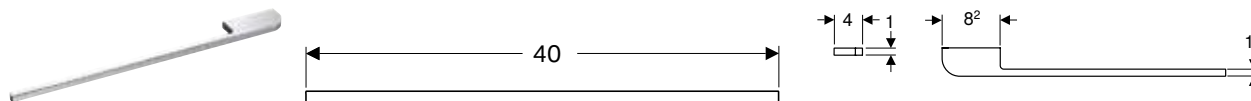

Geberit towel rail for bathroom furniture, with radius corner

click & scan

Application purposes

- For mounting on a washbasin cabinet

Characteristics

- Radius corner

Technical data

Product material	Zinc

Scope of delivery

- Fastening material

Art. no.	Colour / surface	L [cm]
510140000	chrome / glossy	40