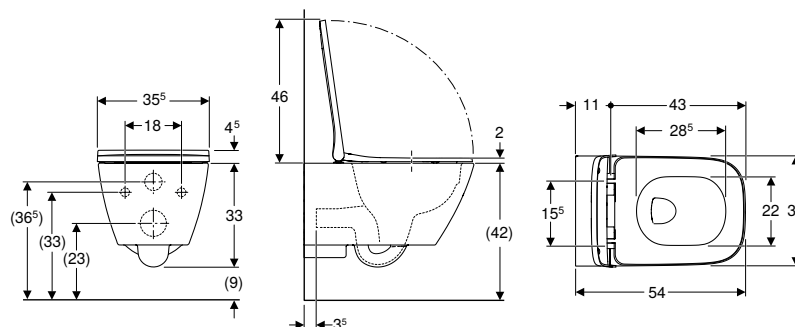

Geberit Smyle set of wall-hung WC, square, washdown, shrouded, Rimfree, with WC seat, overlapping lid

click & scan

Application purposes

- For concealed cisterns
- For pressure flushing valves

Technical data

Product material	Vitreous china

Scope of delivery

- WC ceramic appliance
- WC seat
- Fastening material

Characteristics

- Wall-hung
- Washdown WC
- Rimless WC ceramic appliance featuring Rimfree flush technology
- Easy fastening with Easy Fast Fixing (type EFF3)
- Type 1, full flush volume 6 / 5 / 4 l, in accordance with EN 997
- 4 l flush
- Shrouded
- Hidden fastening
- WC seat made of Duroplast, antibacterial
- Overlapping WC lid
- Narrow design

Art. no.	Colour / surface	B [cm]	H [cm]	T [cm]	QuickRelease function	Soft-closing mechanism	Fastening	Hinge material
500.683.01.1	white	35.5	33	54	Yes, with QuickRelease hinges	yes	from above	Brass chrome-plated