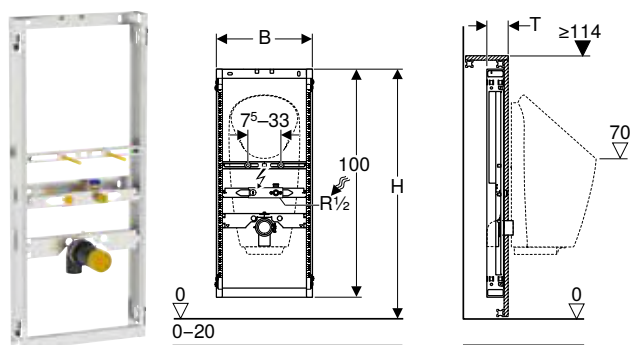

Geberit GIS element for urinal, 114 cm, universal, for exposed flushing valve

click & scan

Application purposes

- For installation in Geberit GIS support systems for prewalls, partition walls or freestanding walls
- For installation of urinals with integrated control
- For installation of waterless urinals
- For Preda urinals
- For Selva urinals
- For Tamina urinals
- For Narva urinals
- For exposed flushing valves
- For exposed urinal flush controls, hidden
- For floor constructions 0–20 cm

Characteristics

- Frame, zinc-plated
- Frame with four quick-action fasteners
- Infinitely variable height adjustment in Geberit GIS structure
- Connection positions for Preda urinal prepared
- Fastening for inlet Rp 1/2", adjustable in height and sideways (central and 5–10 cm left or right)
- Fastening for connection bend, height-adjustable and sound-absorbing
- Urinal fasteners M8 width- and height-adjustable
- Crossbars with centring marks, adjustable without tools
- Markings for connection positions of Preda and Selva urinals

Scope of delivery

- Water supply connection Rp 1/2" / R 1/2", compatible with Master-Fix and MeplaFix
- Protective plug with punching tip
- Sealing washer
- Connection bend made of PE-HD, $\varnothing$ 63 / 50 mm
- Protective cap
- Seal $\varnothing$ 57 / 50 mm
- Urinal trap $\varnothing$ 50 mm, with seal on urinal
- 2 threaded rods M8
- Fastening material

Art. no.	B [cm]	H [cm]	T [cm]
461.686.00.1	42	109–127	10

Can be combined with

- Geberit urinal flush control with electronic flush actuation, mains operation, surface-mounted, hidden → p. 283
- Geberit urinal flush control with electronic flush actuation, battery operation, surface-mounted, hidden → p. 284
- Geberit pressure flushing valve for urinal with electronic flush actuation, battery operation, for surface mounting → p. 285
- Geberit Preda urinal with integrated control, mains operation
- Geberit Selva urinal with integrated control, mains operation
- Geberit Preda urinal with integrated control, battery operation
- Geberit Selva urinal with integrated control, battery operation
- Geberit Preda urinal with integrated control, generator operation
- Geberit Selva urinal with integrated control, generator operation
- Geberit Preda urinal for integrated control
- Geberit Selva urinal for integrated control
- Geberit Tamina urinal with integrated control, mains operation
- Geberit Tamina urinal with integrated control, battery operation
- Geberit Tamina urinal with integrated control, generator operation
- Geberit Tamina urinal for integrated control
- Geberit Narva urinal, inlet from the rear, outlet to the rear or downwards