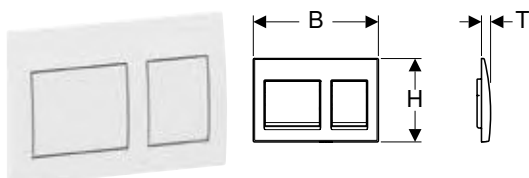

Geberit Alpha25 actuator plate, square, dual flush

click & scan

Application purposes

- For flush actuation with Alpha concealed cisterns

Technical data

Actuation force (N) max.	20 N

Characteristics

- Top/front actuation

Scope of delivery

- 2 actuator rods
- Fastening material

Art. no.	Colour / surface	Product material	B [cm]	H [cm]	T [cm]
115.045.11.5	Plate, Button: white alpine	Plastic	21.3	14.2	1.6
115.045.21.5	Plate, Button: chrome / glossy	Plastic	21.3	14.2	1.6
115.045.46.5	Plate, Button: chrome / matt	Plastic	21.3	14.2	1.6