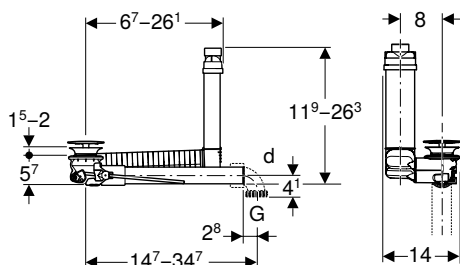

Geberit Clou washbasin connector, space-saving model, slim design, with lever actuation and valve cover

click & scan

Application purposes

- For washbasins without visible overflow
- For washbasins with material thickness 15–20 mm near the waste outlet
- For space-saving installation on washbasins
- For space-saving installation on washbasins with cabinet without trap cutout

Characteristics

- Quality-monitored in accordance with EN 274-3
- Hygienic with optimum flow behaviour
- Waste outlet can be closed
- Actuation using rod
- Hidden overflow function
- Length and height can be adapted to washbasin
- With integrated hair trap

Scope of delivery

- Waste outlet
- Connection bend 90° made of PP, G 1 1/4"
- Actuator lever
- Plug
- Valve cover
- Washbasin connector

Technical data

Product material	Brass chrome-plated / plastic

Art. no.	Colour / surface	d, ø [mm]	Discharge rate [l/s]	G ["]	AB [mm]
152.013.21.1	chrome / Glossy	32	0.25	1 1/4	15–20

- For washbasins with material thickness of 8–15 mm in the waste outlet area, the flat gasket art. no. 245.413.00.1 must also be used