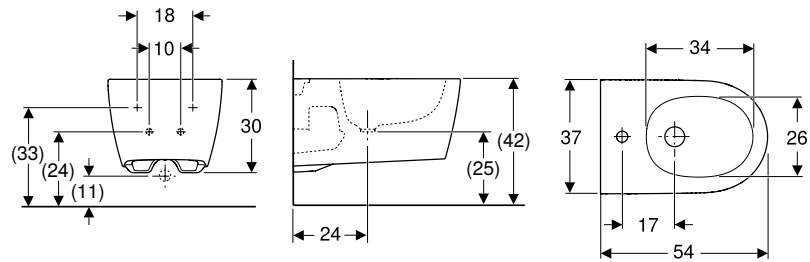

Bidets

Wall-hung bidets

Geberit ONE wall-hung bidet, shrouded

click & scan

Application purposes

- For single-hole taps with flexible hoses

Technical data

Product material	Vitreous china

Characteristics

- Wall-hung
- Height-adjustable, ceramic upper edge 41–45 cm
- Easy fastening with Easy Fast Fixing (type EFF3)
- Hidden water supply connection
- Easy fastening with gearbox for optimised force transmission
- Shrouded
- Hidden fastening
- Narrow design

Scope of delivery

- Fastening material
- Sound insulation set
- Connection set with Clou washbasin connector

Art. no.	Colour / surface	Overflow	B [cm]	H [cm]	T [cm]
500.690.01.1	white / KeraTect	hidden	37	30	54
500.690.JT.1	white / matt	hidden	37	30	54

Can be combined with

- Geberit ONE wall-hung WC set, washdown, shrouded, TurboFlush, with WC seat → p. 517