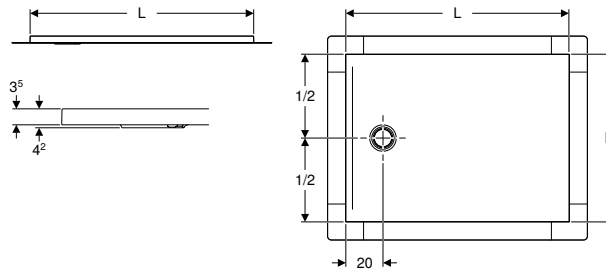

New

Geberit CleanFloor30 shower surface with sealing fleece, grey

click & scan

Application purposes

- For use as floor-even shower surface
- For draining off waste water from a single shower head
- For floor constructions with shower tray legs up to upper edge of the shower surface 9.5–24 cm
- For raised installation up to 3.5 cm above finished floor
- Suitable for barrier-free construction

Technical data

Product material	Mineral composite material

Characteristics

- Outlet in the rear centre
- Sealing fleece, 10 cm circumferential, for connecting sealing systems
- Premounted sealing fleece
- Antislip class B according to EN 16165 (barefoot walking)
- Antislip class according to NF: PN 18
- Fulfils requirements in accordance with EN 14527, class 1
- Easy to clean
- Can bear loads of up to 300 kg

Scope of delivery

- Drain cover with comb insert

Art. no.	Colour / surface	B [cm]	H [cm]
L / length: 80 cm			
551.102.29.1 *	grey / matt	80	3.5
L / length: 90 cm			
551.100.29.1 *	grey / matt	75	3.5
551.103.29.1 *	grey / matt	80	3.5
551.111.29.1	grey / matt	90	3.5
L / length: 100 cm			
551.104.29.1 *	grey / matt	80	3.5
551.112.29.1 *	grey / matt	90	3.5
551.120.29.1 *	grey / matt	100	3.5
L / length: 110 cm			
551.105.29.1 *	grey / matt	80	3.5
551.113.29.1 *	grey / matt	90	3.5
551.121.29.1 *	grey / matt	100	3.5
L / length: 120 cm			
551.106.29.1	grey / matt	80	3.5
551.114.29.1	grey / matt	90	3.5
551.122.29.1 *	grey / matt	100	3.5
551.126.29.1 *	grey / matt	120	3.5
L / length: 140 cm			
551.107.29.1 *	grey / matt	80	3.5
551.115.29.1 *	grey / matt	90	3.5
551.123.29.1 *	grey / matt	100	3.5
L / length: 150 cm			
551.108.29.1 *	grey / matt	80	3.5
551.116.29.1 *	grey / matt	90	3.5
551.124.29.1 *	grey / matt	100	3.5
L / length: 160 cm			
551.109.29.1 *	grey / matt	80	3.5
551.117.29.1 *	grey / matt	90	3.5
551.125.29.1 *	grey / matt	100	3.5
L / length: 170 cm			
551.101.29.1 *	grey / matt	75	3.5
551.110.29.1 *	grey / matt	80	3.5
551.118.29.1 *	grey / matt	90	3.5
L / length: 180 cm			
551.119.29.1 *	grey / matt	90	3.5

Available as of April 2026; * Order-based production

To order additionally

- Geberit shower drain ø 90 mm