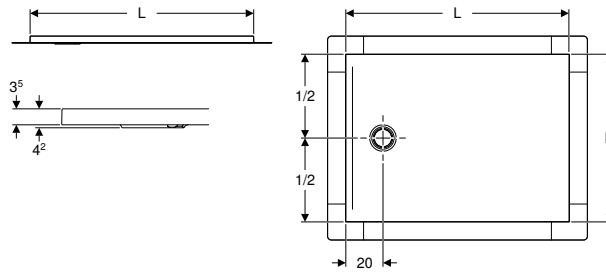

New

Geberit CleanFloor30 shower surface with sealing fleece, white

click & scan

Application purposes

- For use as floor-even shower surface
- For draining off waste water from a single shower head
- For floor constructions with shower tray legs up to upper edge of the shower surface 9.5–24 cm
- For raised installation up to 3.5 cm above finished floor
- Suitable for barrier-free construction

Technical data

Product material	Mineral composite material

Characteristics

- Outlet in the rear centre
- Sealing fleece, 10 cm circumferential, for connecting sealing systems
- Premounted sealing fleece
- Antislip class B according to EN 16165 (barefoot walking)
- Antislip class according to NF: PN 18
- Fulfils requirements in accordance with EN 14527, class 1
- Easy to clean
- Can bear loads of up to 300 kg

Scope of delivery

- Drain cover with comb insert

Art. no.	Colour / surface	B [cm]	H [cm]
L / length: 80 cm			
551.102.00.1	white / matt	80	3.5
L / length: 90 cm			
551.100.00.1	white / matt	75	3.5
551.103.00.1	white / matt	80	3.5
551.111.00.1	white / matt	90	3.5
L / length: 100 cm			
551.104.00.1	white / matt	80	3.5
551.112.00.1	white / matt	90	3.5
551.120.00.1	white / matt	100	3.5
L / length: 110 cm			
551.105.00.1	white / matt	80	3.5
551.113.00.1	white / matt	90	3.5
551.121.00.1	white / matt	100	3.5
L / length: 120 cm			
551.106.00.1	white / matt	80	3.5
551.114.00.1	white / matt	90	3.5
551.122.00.1	white / matt	100	3.5
551.126.00.1	white / matt	120	3.5
L / length: 140 cm			
551.107.00.1	white / matt	80	3.5
551.115.00.1	white / matt	90	3.5
551.123.00.1	white / matt	100	3.5
L / length: 150 cm			
551.108.00.1	white / matt	80	3.5
551.116.00.1	white / matt	90	3.5
551.124.00.1	white / matt	100	3.5
L / length: 160 cm			
551.109.00.1	white / matt	80	3.5
551.117.00.1	white / matt	90	3.5
551.125.00.1	white / matt	100	3.5
L / length: 170 cm			
551.101.00.1	white / matt	75	3.5
551.110.00.1	white / matt	80	3.5
551.118.00.1	white / matt	90	3.5
L / length: 180 cm			
551.119.00.1	white / matt	90	3.5

Available as of April 2026

To order additionally

- Geberit shower drain $\varnothing$ 90 mm