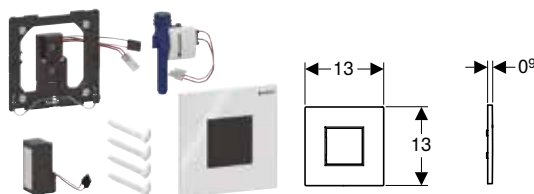

Geberit urinal flush control with electronic flush actuation, mains operation, Type 01 cover plate, square

click & scan

Application purposes

- For automatic flush actuation of urinals

Technical data

Degree of protection	IP45
Nominal voltage	110–240 V AC
Mains frequency	50–60 Hz
Operating voltage	4.5 V DC
Flow pressure	1–8 bar
Water test pressure max.	16 bar
Test pressure air / inert gas max.	3 bar
Flow rate at 100 kPa / 1 bar without flow limiter	0.3 l/s
Flow rate at 100 kPa / 1 bar with flow limiter	0.18 l/s
Interval flush time, factory setting	5 s
Detection time, factory setting	7 s
Flush time, adjustment range	1–15 s
Flush time, factory setting	7 s

Characteristics

- Cover plate with securing bar
- Water-saving hybrid mode can be set
- Adjustable interval flush
- Preflush can be set
- Power failure control unit
- Valve-closing function when power fails
- Functions can be set and queried with the Geberit Service Handy
- Device settings and operation with mobile device via integrated Bluetooth® interface
- Compatible with Geberit Control App
- Wired networkable with Geberit gateway via GEBUS converter
- Wirelessly connectable with Geberit Gateway via Bluetooth®
- Compatible with Geberit Connect
- Flush volume can be reduced to 0.5 l per flush with regulating screw of installation set
- Tap group II in accordance with DIN 4109
- Components in contact with drinking water lead-free

Scope of delivery

- Type 01 cover plate, IR window, square
- Mounting frame
- Infrared control, premounted on mounting frame
- Solenoid valve
- Power supply unit
- Fastening material

Art. no.	Colour / surface	Product material	Power consumption [W]
116.093.11.1	Plate: white / glossy	Die-cast zinc	≤ 0.5
116.093.21.1	Plate: chrome / glossy	Die-cast zinc	≤ 0.5
116.093.DW.1	Plate: black / glossy	Die-cast zinc	≤ 0.5
116.093.JQ.1	Plate: chrome / matt, easy-to-clean coated	Die-cast zinc	≤ 0.5

Can be combined with

- Geberit installation set with flush pipe, for urinal flush control, universal → p. 288
- Geberit installation set with nipple made of brass, for urinal flush control, universal → p. 289
- Geberit Duofix element for urinal, 112–130 cm, universal → p. 72
- Geberit Duofix element for urinal, 112–130 cm, universal, for spray head → p. 73
- Geberit GIS element for urinal, 114 cm, universal → p. 120
- Geberit GIS element for urinal, 114 cm, universal, for spray head → p. 121
- Geberit Kombifix element for urinal, 109–127 cm, universal → p. 27
- Geberit Kombifix element for urinal, 109–127 cm, universal, for spray head → p. 28