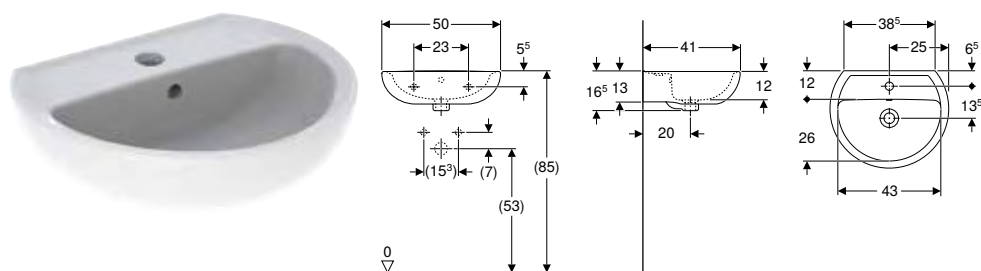

Geberit Bastia handrinse basin

click & scan

Technical data

Product material	Vitreous china

Art. no.	Colour / surface	Tap hole	Overflow	H	T
				[cm]	[cm]

B / width: 50 cm

501.604.00.1	white	centred	visible, symmetrical	16.5	41

To order additionally

- Fastening material

Can be combined with

- Geberit Bastia half pedestal → p. 784
- Geberit Bastia full pedestal → p. 784

Accessories

- Geberit dip tube trap for washbasin, horizontal outlet
- Geberit fastening material for handrinse basin → p. 1035