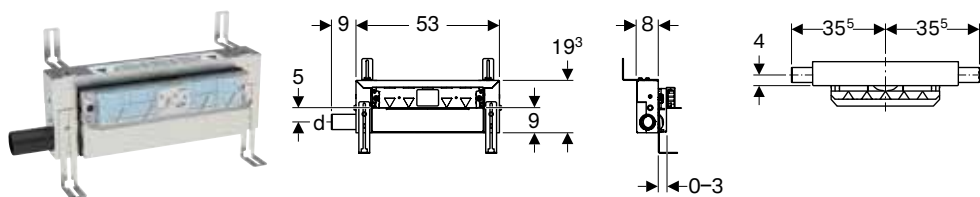

Geberit Kombifix element for shower, with CleanWall wall drain, for screed height at inlet 90–200 mm

Application purposes

- For drainage of floor-even showers
- For solid walls, drywalls, or prewalls in solid and drywall construction
- For composite seals
- For screed height ≥ 90 mm at inlet

Characteristics

- Quality-monitored in accordance with EN 1253-3
- Plaster thickness 5–30 mm
- Suitable for tile structures on floor 2–26 mm
- Suitable for tile structures on wall 2–35 mm
- Height-adjustable element
- Adjustable sealing level for tension-free sealing connection
- Lateral drainage connection
- Premounted sealing fleece
- Sealing fleece, 10 cm circumferential, for connecting sealing systems
- Adjustable inlet height of trap

Technical data

Depth of water seal (mm)	50 mm

Scope of delivery

- Straight connector made of PE-HD, $\varnothing$ 50 mm
- Protection box cover with integrated outlet sheet
- Fastening material

Art. no.	DN	d, $\varnothing$ [mm]	Discharge rate [l/s]	B [cm]	H [cm]	T [cm]
457.534.00.1	50	50	0.8	53	19.3	8