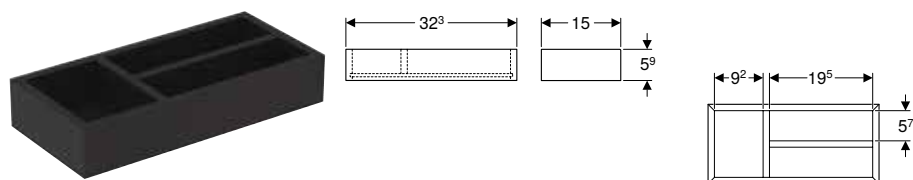

Geberit drawer insert, T-partition, for top drawer

click & scan

Technical data

Product material	High-compressed three-layer chipboard

Scope of delivery

- Drawer insert

Characteristics

- FSC™ C134279 certified
- T-partition

Art. no.	Colour / surface	B [cm]	H [cm]	T [cm]
500.678.00.1	lava / textured melamine	32.3	5.9	15