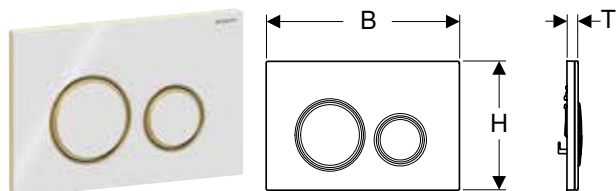

Geberit Sigma50 actuator plate, round, dual flush, metal colour brass-coloured

click & scan

Application purposes

- For flush actuation with Sigma concealed cisterns

Technical data

Actuation force (N) max.	20 N

Characteristics

- Front actuation
- Mounting plate, easy-to-clean coated
- Sound-absorbing actuator rods, tool-free fast adjustment

Scope of delivery

- Mounting frame
- 2 distance bolts
- 2 actuator rods

Art. no.	Colour / surface	Product material	B	H	T
			[cm]	[cm]	[cm]
115.652.00.1	Base plate: brass-coloured / brushed, easy-to-clean coated Cover plate, Button: customised Design ring/-s: brass-coloured	Die-cast zinc	24.6	16.4	1
115.652.JM.1	Base plate: brass-coloured / brushed, easy-to-clean coated Cover plate, Button: Mustang slate Design ring/-s: brass-coloured	Die-cast zinc / slate (natural product)	24.6	16.4	1.4
115.652.JV.1	Base plate: brass-coloured / brushed, easy-to-clean coated Cover plate, Button: concrete look Design ring/-s: brass-coloured	Die-cast zinc / ceramic	24.6	16.4	1.4
115.652.JX.1	Base plate: brass-coloured / brushed, easy-to-clean coated Cover plate, Button: black walnut Design ring/-s: brass-coloured	Die-cast zinc / wood (natural product)	24.6	16.4	1.4
115.652.SI.1	Base plate: brass-coloured / brushed, easy-to-clean coated Cover plate, Button: white / glossy glass Design ring/-s: brass-coloured	Die-cast zinc / glass	24.6	16.4	1.4
115.652.SJ.1	Base plate: brass-coloured / brushed, easy-to-clean coated Cover plate, Button: black / glossy glass Design ring/-s: brass-coloured	Die-cast zinc / glass	24.6	16.4	1.4

Accessories

- Geberit DuoFresh module with automatic actuation, for Sigma concealed cistern 12 cm → p. 193
- Geberit DuoFresh module with manual actuation, for Sigma concealed cistern 12 cm → p. 194
- Geberit DuoFresh module with automatic actuation, for Sigma concealed cistern 8 cm → p. 194
- Geberit DuoFresh module with manual actuation, for Sigma concealed cistern 8 cm → p. 195
- Geberit extension set for Sigma, Omega and Kappa concealed cisterns → p. 206

- The colour and structure of natural products may vary
- Lead time: 6 weeks