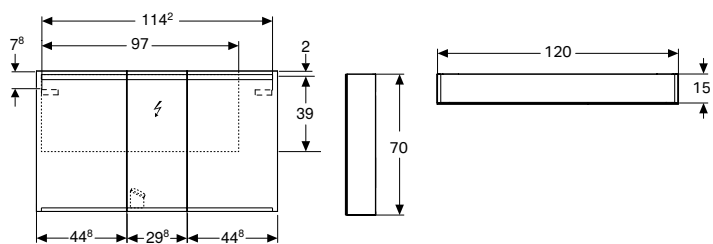

Geberit Option mirror cabinet with lighting and three doors

click & scan

Technical data

Degree of protection	IP44
Nominal voltage	230 V AC
Mains frequency	50 Hz
Operating voltage	12 V DC
Output voltage	12 V DC
Product material	High-compressed three-layer chipboard
Light source energy efficiency class	F
Light colour	4200 K
Service life of LED lighting	60000 h
Measuring method	LM-80
Colour Rendering Index min.	80

Scope of delivery

- Mirror cabinet
- 4 glass shelves
- Fastening material

Characteristics

- FSC™ C134279 certified
- Suitable for all bathroom series
- LED lighting
- Indirect lighting
- Touch-sensor switch for the upper light
- Touch-sensor switch for the bottom light
- Orientation light can be deactivated
- Power socket
- Mirrored body
- With three doors
- Doors mirrored on both sides
- Middle door hinges right
- Opening with recessed handle
- Movable glass shelves
- Moisture-resistant

Art. no.	Colour / surface	H [cm]	T [cm]	Protection class	Power consumption [W]	Luminous flux [lm]

B / width: 120 cm

500.207.00.1	Body, Interior door, exterior door: mirrored	70	15	I	20.45	1995

Accessories

- Geberit magnetic holder → p. 516
- Geberit magnifying mirror → p. 516