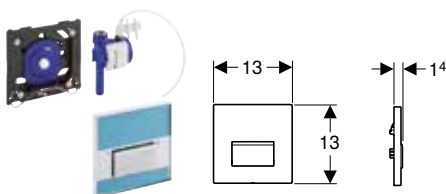

Geberit urinal flush control with pneumatic flush actuation, Type 50 actuator plate, square, customised

click & scan

Application purposes

- For manual flush actuation of urinals

Technical data

Flow pressure	1–8 bar
Water test pressure max.	16 bar
Test pressure air / inert gas max.	3 bar
Actuation force (N) max.	12 N
Flow rate at 100 kPa / 1 bar without flow limiter	0.3 l/s
Flow rate at 100 kPa / 1 bar with flow limiter	0.18 l/s
Flush time, adjustment range	4 s / 8 s / 12 s

Characteristics

- Actuator plate made of die-cast zinc
- Actuator plate with securing bar
- Flush time setting with air nozzles (pneumatic)
- Low flush actuation force
- Short stroke movement
- Flush volume can be reduced to 0.5 l per flush with regulating screw of installation set
- Tap group II in accordance with DIN 4109
- Components in contact with drinking water lead-free