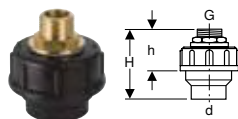

Geberit straight adapter with male thread and screw connection

click & scan

Technical data

Product material	PE-HD

Scope of delivery

- Nipple made of brass
- Seal

Art. no.	DN	d, ø [mm]	G ["]	H [cm]	h [cm]
152.973.00.1	40	40	1/2	9	6
152.974.00.1	40	40	3/4	9	6
152.978.00.1	50	50	1	9	6
152.979.00.1	50	50	1/2	9	6
152.981.00.1	50	50	3/4	9	6