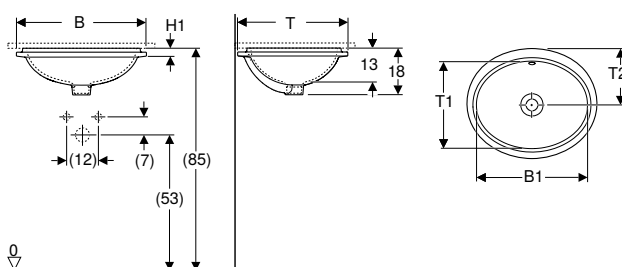

Geberit VariForm under-countertop washbasin, oval

click & scan

Application purposes

- For mounting on washtops from below

Technical data

Product material	Vitreous china

Characteristics

- Oval
- Easy to mount thanks to provided cutout template

Scope of delivery

- Fastening material
- Template

Art. no.	Colour / surface	Tap hole	Overflow	B1	H	H1	T	T1	T2
				[cm]	[cm]	[cm]	[cm]	[cm]	[cm]

B / width: 49.5 cm

500.748.01.2	white	without	visible, symmetrical	42	18	3	42	33	21.5
500.750.01.2 *	white	without	without	42	18	3	42	33	21.5

B / width: 56 cm

500.752.01.2	white	without	visible, symmetrical	50	18	5	46	40	23
500.754.01.2 *	white	without	without	50	18	5	46	40	23

* Order-based production

Accessories

- Geberit waste outlet with free outlet and valve cover
- Geberit waste outlet with free outlet, screen