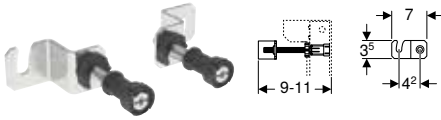

Set of wall anchors for single installation, for Geberit Duofix element for wall-hung WC, with concealed cistern 8 cm

click & scan

Application purposes

- For fastening Geberit Duofix installation elements in front of dry-walls and solid walls
- For fastening Geberit Duofix elements for wall-hung WC, with concealed cistern 8 cm

Scope of delivery

- Set of 2 pieces

Characteristics

- Can be adjusted in depth from the front, infinitely variable
- Wall fixation 360° rotating
- Threaded rod M10, zinc-plated

Art. no.

111.013.00.1