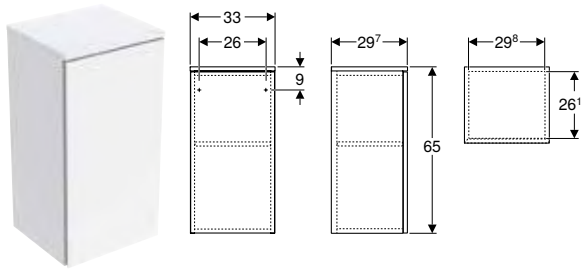

Side cabinets

New

Geberit Aniara side cabinet with one door

click & scan

Technical data

Product material	High-compressed three-layer chipboard

Scope of delivery

- Fastening material

Characteristics

- Wood from sustainable forestry with certified origin
- Wall-hung
- With one door
- Opening with handle
- With one movable shelf
- Door with soft closing
- Hinge side left or right
- Moisture-resistant
- Delivered preassembled

Art. no.	Colour / surface	B [cm]	H [cm]	T [cm]	Door
504.058.01.1	white / silk-glossy	33	65	29.7	left- or right-hand hinge
504.058.00.2	rusty red / silk-matt	33	65	29.7	left- or right-hand hinge
504.058.00.3	white / matt	33	65	29.7	left- or right-hand hinge
504.058.JH.1	oak / silk-matt	33	65	29.7	left- or right-hand hinge
504.058.JK.1	lava / silk-matt	33	65	29.7	left- or right-hand hinge

Available as of April 2026

- Side cabinet and medium cabinet can be combined with each other