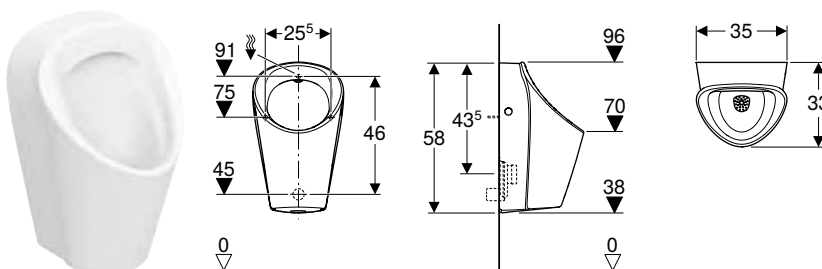

Geberit Selnova M urinal, inlet from the rear, outlet to the rear or downwards

click & scan

Application purposes

- For operating with automatic, water-saving flush
- For operation with manual or automatic flush actuation
- For concealed urinal flush controls
- For concealed urinal flush controls, hidden
- For exposed urinal flush controls, hidden

Characteristics

- Rimless
- Flushing out of urinal ceramic with 0.5 l per flush guaranteed, while compliant with EN13407
- Flush guide can be replaced without removing the sanitary ceramic
- Concealed flush guide
- Hidden trap
- Wall-hung
- Hidden fastening