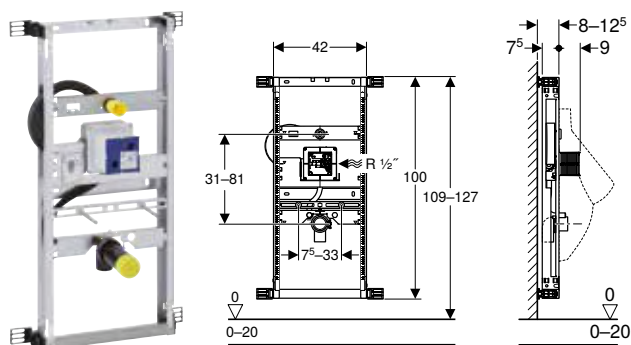

Geberit Kombifix element for urinal, 109–127 cm, universal, for hidden urinal flush control

click & scan

Application purposes

- For masonry walls
- For installation in part or room-height prewall installations
- For Geberit urinal flush controls for covered installation, vandal-resistant

Technical data

Flow pressure	1–8 bar
Water test pressure max.	16 bar
Test pressure air / inert gas max.	3 bar
Flow rate at 100 kPa / 1 bar without flow limiter	0.3 l/s
Flow rate at 100 kPa / 1 bar with flow limiter	0.24 l/s

Characteristics

- Zinc-plated mounting frame
- Mounting frame with four fixing brackets
- Water supply connection compatible with MasterFix and MeplaFix
- Elbow connector can be mounted without tools
- Premounted stop valve with throttle
- Service opening behind urinal
- Flexible flush hose with guide and built-in check valve
- Equipped with conduit pipe to connect the sensor in the trap to the urinal flush control
- Fastening for inlet $\varnothing$ 32 mm, height-adjustable
- Fastening for connection bend, height-adjustable and sound-absorbing
- Urinal fasteners M8 width- and height-adjustable
- Crossbars with centring marks, adjustable without tools
- Can be refitted with accessories to fit urinals with spray head

Scope of delivery

- Water supply connection R 1/2"
- Protection box for service opening
- Connection bend made of PE-HD, $\varnothing$ 50 / 63 mm
- Seal $\varnothing$ 57 / 50 mm
- 2 protection plugs
- 2 threaded rods M8
- Fastening material

Art. no.	B [cm]	H [cm]	T [cm]
457.689.00.1	42	100	8

Can be combined with

- Geberit urinal flush control with electronic flush actuation, mains operation, concealed installation, hidden → p. 265

Accessories

- Accessory overview – Geberit Kombifix elements for urinals → p. 26

- For urinals with spray head, the Geberit inlet crossbar for urinal (art. no. 242.042.00.1) is required in addition