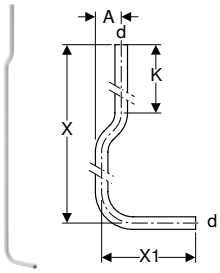

Geberit flush bend 90° set, 156 x 24 cm, offset

click & scan

Application purposes

- For connecting high-level Geberit exposed cisterns with a WC ceramic appliance

Scope of delivery

- Flush bend 90°
- 2 pipe straps

Technical data

Product material	PVC

Art. no.	Colour / surface	d, $\varnothing$ [mm]	arc [°]	A [cm]	X [cm]	X1 [cm]	K [cm]
119.504.11.1	white alpine	32	90	6.5	156	24	27