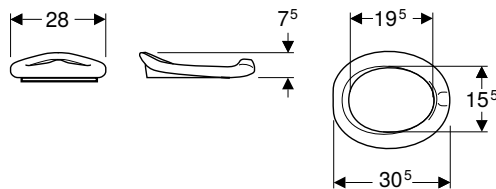

Geberit Bambini WC seat ring for small children

click & scan

Application purposes

- For WCs for small children

Technical data

Product material	PUR

Characteristics

- Lay-on seat
- Potty chair shape

Scope of delivery

- WC seat ring

Art. no.	Colour / surface	B [cm]	H [cm]	T [cm]	Soft-closing mechanism	Fastening
573338000	ruby red / matt	28	7.5	30.5	no	none
573348000	agate grey / matt	28	7.5	30.5	no	none

Can be combined with

- Geberit Bambini floor-standing WC for small children, washdown WC → p. 852