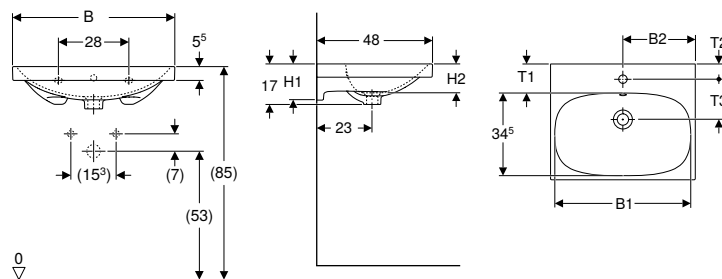

Washbasins

Mix & Match

Geberit Acanto washbasin

click & scan

Technical data

Product material	Fine fireclay

Characteristics

- Can be installed with a washbasin cabinet

Art. no.	Colour / surface	Mix & Match	Tap hole	Overflow	B1 [cm]	B2 [cm]	Cabinet width [cm]	H [cm]	H1 [cm]	H2 [cm]	T [cm]	T1 [cm]	T2 [cm]	T3 [cm]	Fastening points
B / width: 60 cm															
500.620.01.2	white	Yes	centred	visible, symmetrical	57	60	59.5	17	15	12	48	11.5	6.5	16.5	2
B / width: 120 cm															
501.880.00.1	white	Yes	left and right	visible, symmetrical	117	30	119	17	15.5	13	48	12	6	17	4
501.880.00.5 *	white	Yes	left and right	without	117	30	119	17	15.5	13	48	12	6	17	4
501.880.00.3 *	white	Yes	without	visible, symmetrical	117		119	17	15.5	13	48	12			4
501.880.00.7 *	white	Yes	without	without	117		119	17	15.5	13	48	12			4

* Order-based production

Can be combined with

- Geberit iCon cabinet for washbasin, with one drawer → p. 614
- Geberit iCon cabinet for washbasin, with two drawers → p. 616
- Geberit Acanto cabinet for washbasin, with one drawer and one internal drawer → p. 564
- Geberit ONE cabinet for washbasin, with two drawers → p. 486
- Geberit ONE cabinet for washbasin, with one drawer → p. 484

Accessories

- Geberit dip tube trap for washbasin, horizontal outlet
- Geberit washbasin drain, space-saving model, slim design, with external waste plug with push actuation
- Geberit washbasin drain, space-saving model, slim design, with external waste plug and lever actuation
- Geberit washbasin drain, space-saving model, slim design, with free outlet and valve cover
- Geberit fastening material for washbasin → p. 1035

- A Geberit washbasin connector, space-saving model is required for the installation of the washbasin with base cabinet. See 'Assortment overview – Geberit Acanto washbasin connectors space-saving model' or online catalogue, washbasin accessories
- Mix & Match: Articles of the same width can be freely combined in the Geberit ONE, Acanto and iCon series