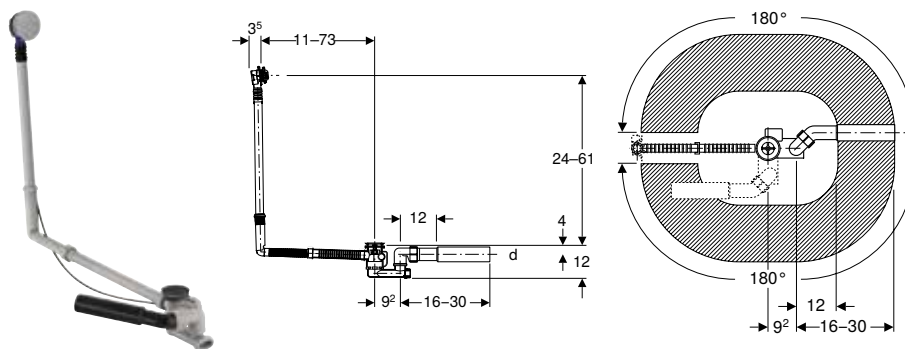

Geberit bathtub drain with turn handle, d52, length 73 cm, with ready-to-fit-set

click & scan

Application purposes

- For bathtubs with valve hole \varnothing 52 mm
- For bathtubs made of steel, plastic or cast iron
- For custom-size bathtubs