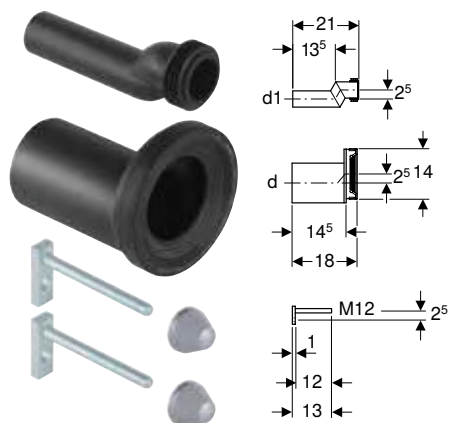

Waste fittings and traps for WCs, urinals and bidets

Drain assemblies for WCs and slop hoppers
Flush bend extensions

Geberit connection set for wall-hung WC, with fastening material, stepped

click & scan

Application purposes

- For wall-hung WCs
- For wall-hung WCs with projection up to 70 cm
- For compensating measuring discrepancies of up to 25 mm
- Not suitable for Geberit AquaClean 8000 / 8000plus
- Not suitable for Geberit AquaClean Mera
- Not suitable for Geberit AquaClean Sela
- Not suitable for WCs with small projection
- Not suitable for Geberit AquaClean Alba
- Not suitable for Geberit ONE WCs

Scope of delivery

- Flush pipe with sleeve, made of PE-HD
- Straight connector with sleeve, made of PE-HD
- 2 cover caps
- Fastening material

Technical data

Product material	PE-HD	
Art. no.	d, $\emptyset$ [mm]	d1, $\emptyset$ [mm]
405.012.00.1	110	45
405.116.00.1	90	45