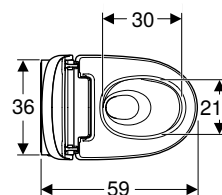

WC complete solutions

Wall-hung WCs

Geberit AquaClean Mera Comfort WC complete solution, wall-hung WC

click & scan

Application purposes

- For convenient and odourless toilet use
- For gently cleaning the anal and vaginal areas with water

Technical data

Degree of protection	IPX4
Nominal voltage	230 V AC
Mains frequency	50 Hz
Power consumption in standby mode max.	0.5 W
Flow pressure	0.5–10 bar
Operating temperature	5–40 °C
Water temperature, adjustment range	34–40 °C
Spray time	30–50 s
WC seat load max.	150 kg

Scope of delivery

- Water supply connection set for Sigma and Omega concealed cisterns 12 cm, installation height 112 cm
- Female socket for mains connection
- Spray shield
- Descaling agent, 125 ml
- Cleaning set
- Connection set for WC, $\varnothing$ 90 mm
- Remote control with wall-mounted case and battery CR2032
- Fastening material

Characteristics

- Hybrid hot water system with continuous flow heater and storage water heater
- Anal shower with double-nozzle WhirlSpray shower technology
- Separate Lady shower nozzle in protected resting position
- Adjustable shower water temperature
- Spray intensity can be set to five different levels
- Spray arm can be set to five different positions
- Adjustable oscillating spray (automatic forward and reverse motion of the spray arm)
- Automatic pre- and postrinsing of the spray nozzle with fresh water
- Descaling programme
- Wall-hung
- Rimless WC ceramic appliance featuring TurboFlush flush technology
- Horizontal outlet
- Washdown WC with special glaze KeraTect
- User detection
- Odour extraction with ceramic honey comb filter can be activated
- Odour extraction unit with run-on function
- Dryer can be activated
- Dryer air intensity can be set to 5 positions
- Dryer arm can be extended
- Adjustable dryer temperature
- WC seat ring with rapid heating function
- Adjustable temperature of the WC-seat heating
- WC seat ring and WC lid with soft-closing mechanism
- WC lid with SoftOpening
- WC lid with quick release
- Touchless opening and closing of the WC lid
- Activation of the orientation light when approaching
- Orientation light can be set in seven colours
- Functions and settings via remote control
- Three user profiles can be programmed
- Compatible with Geberit Home App
- Water supply connection on the left, hidden behind the WC ceramic
- Mains connection with flexible three-core sheathed cable, on the right side, hidden behind the WC ceramic
- External water supply connection on the left possible with accessories
- External mains connection with power outlet on the right possible
- Premounted sound insulation
- Approval in accordance with (DIN) EN 1717 / (DIN) EN 13077

Art. no.	Colour / surface	B	B1	H	T	Protection class	Power consumption [W]	QuickRelease function
		[cm]	[cm]	[cm]	[cm]			
146.210.11.1	WC ceramic appliance: white / KeraTect Design cover: white / glossy	39.5	39.5	38	59	I	2000	Yes, WC seat ring and WC lid
146.210.21.1	WC ceramic appliance: white / KeraTect Design cover: chrome / glossy	39.5	39.5	38	59	I	2000	Yes, WC seat ring and WC lid

Accessories