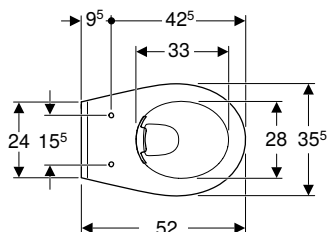

WCs

Wall-hung WCs

New

Geberit Bastia wall-hung WC, washdown, Rimfree

click & scan

Application purposes

- For concealed cisterns
- For pressure flushing valves

Characteristics

- Wall-hung
- Washdown WC
- Rimless WC ceramic appliance featuring Rimfree flush technology
- Type 1, full flush volume 6 / 5 l, in accordance with EN 997

Technical data

Product material	Vitreous china

Art. no.	Colour / surface	B [cm]	H [cm]	T [cm]
501.649.00.1	white	35.5	34.5	52

Available as of April 2026

To order additionally

- WC seat

Can be combined with

- Geberit Bastia WC seat, fastening from above → p. 787
- Geberit Bastia WC seat, fastening from below → p. 787