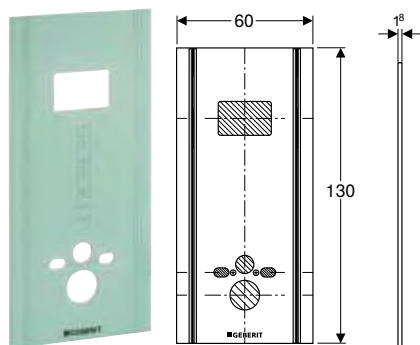

Accessories

- Geberit filler for aqua panel Pro → p. 40
- Geberit panel screw → p. 39
- Geberit panel screw, in magazine → p. 39

- Geberit panel screws must be used to screw in the panels

Geberit GIS panel for wall-hung WC, for Sigma concealed cisterns

Application purposes

- For single-layer panelling of Geberit GIS elements for wall-hung WC in GIS support system
- For use in the installation of Geberit GIS support systems on finished floors
- For areas exposed to small and moderate water action
- For use in the water action classes W0-I and W1-I, according to DIN 18534
- Not suitable for standard panel screws

Characteristics

- Screwable with Geberit panel screws
- Impregnated
- Environmentally compatible
- Predrilled for wall-mounted WC connections
- Cutout available for service opening of Sigma concealed cisterns
- Building material class A2, non-combustible, in accordance with DIN 4102

Technical data

Product material	Plasterboard
Compressive strength	3,5 N/mm²

Art. no.	B		H		T Weight of main element	
	[cm]	[cm]	[cm]	[cm]	[cm]	[kg]
461.058.00.1	60	130	1.8			12

- Geberit panel screws must be used to screw in the panels