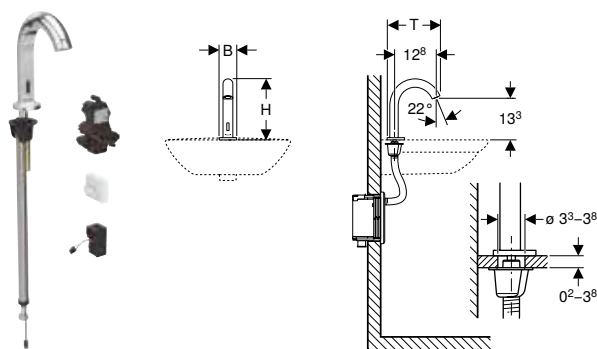

Geberit Piave washbasin tap, deck-mounted, mains operation, for concealed function box

click & scan

Application purposes

- For installation in washbasins or washtops
- For installation in Geberit installation elements for washbasins, deck-mounted tap with concealed function box
- For installation in Geberit installation sets for electronic washbasin taps, deck-mounted, with concealed function box
- For connecting cold and hot water (only for model with mixer or thermostatic mixer)
- For connecting cold or mixed water (only for model without mixer)
- Suitable for use with stainless steel sinks
- Model without mixer suitable for combination with continuous flow heater, see technical data sheet "Washbasin taps with continuous flow heaters"

Technical data

Degree of protection	IPX4
Nominal voltage	110–240 V AC
Mains frequency	50–60 Hz
Operating voltage	4.5 V DC
Operating pressure	0.5–10 bar
Recommended operating pressure with thermostatic mixer	0.5–5 bar
Recommended operating pressure with thermostatic mixer	50–500 kPa
Differentiated pressure CW/WW max.	1.5 bar
Water test pressure max.	16 bar
Test pressure air / inert gas max.	3 bar
Ambient temperature	1–40 °C
Storage temperature	–20 – +70 °C
Water temperature, adjustment range with thermostatic mixer	20–42 °C
Water temperature short-term max.	90 °C
Flow rate at 300 kPa / 3 bar	5 l/min
Interval flush time, factory setting	5 s
Product material	Brass / plastic

Characteristics

- Tap group I in accordance with DIN 4109
- Infrared user detection
- Vandal-resistant
- Temperature presetting via mixer (only for models with mixer or thermostatic mixer)
- Not possible to set just hot water or just cold water (only for model with mixer or thermostatic mixer)
- Thermostat according to EN 1111 (only for model with thermostatic mixer)
- Scald protection by limiting the water temperature to 42 °C (only for models with thermostatic mixer)
- Thermal disinfection according to DVGW W 551 possible
- Functions can be set and queried with the Geberit Service Handy
- Device settings and operation with mobile device via integrated Bluetooth® interface
- Compatible with Geberit Control App
- Wired networkable with Geberit gateway via GEBUS converter
- Wirelessly connectable with Geberit Gateway via Bluetooth®
- Compatible with Geberit Connect
- With integrated check valve
- Functional unit with built-in basket filters
- Components in contact with drinking water lead-free

Scope of delivery

- Washbasin tap with IR sensor and connection hose
- Control electronics
- Functional unit
- Power supply unit
- Tap aerator key
- Fastening material