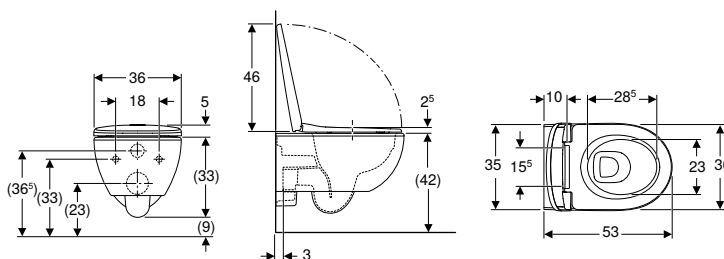

Art. no.	Colour / surface	B [cm]	H [cm]	T [cm]
503.159.00.1	white	35.5	34	53

Available as of April 2026

Can be combined with

- Geberit Selnova WC seat, fastening from above → p. 752

Geberit Selnova set of wall-hung WC, Premium, washdown, shrouded, Rimfree, with WC seat