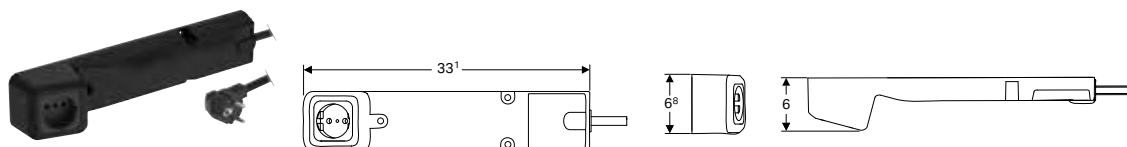

Accessories

- Accessory overview – Geberit VariForm bathroom furniture
- Accessory overview – Geberit ONE bathroom furniture → p. 481

Geberit power socket element with mains plug

click & scan

Application purposes