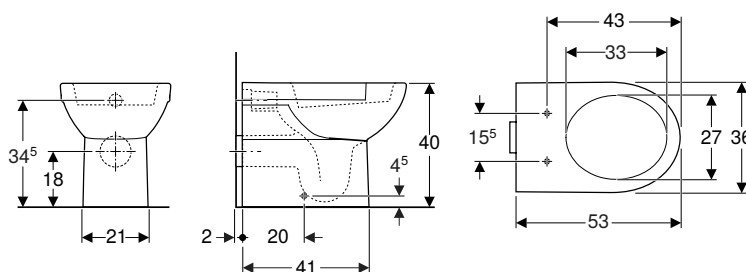

Can be combined with

- Geberit Selnova WC seat, fastening from above → p. 752
- Geberit AquaClean Tuma Comfort WC enhancement solution → p. 876
- Geberit AquaClean Tuma Classic WC enhancement solution → p. 878

Accessories

- Accessory overview – Geberit Selnova WC ceramic appliance in combination with connection pipes → p. 735

Geberit Selnova floor-standing WC, washdown, back-to-wall, horizontal outlet, semi-shrouded

Application purposes

- For concealed cisterns

Technical data

Product material	Vitreous china

Characteristics

- Floor-standing
- Washdown WC
- With flush rim
- Type 2 in accordance with EN 997
- Type 1, full flush volume 6 l, in accordance with EN 997
- Horizontal outlet
- Semi-shrouded

Scope of delivery

- WC ceramic appliance
- Fastening material

Art. no.	Colour / surface	B [cm]	H [cm]	T [cm]
500.286.01.1	white	35.5	40	53

To order additionally

- WC seat

Can be combined with

- Geberit Selnova WC seat with hinges made of plastic, fastening from below → p. 751
- Geberit Selnova WC seat, fastening from above → p. 752
- Geberit Selnova WC seat, fastening from below → p. 752
- Geberit AquaClean Tuma Comfort WC enhancement solution → p. 876
- Geberit AquaClean Tuma Classic WC enhancement solution → p. 878