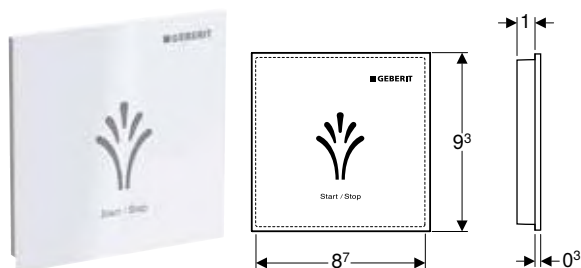

Art. no.	Colour / surface	B [cm]	H [cm]
147.041.SI.1	white / glass	9.3	9.3
147.041.SJ.1	black / glass	9.3	9.3

Wall-mounted control panel, touchless, for Geberit AquaClean

click & scan

Application purposes