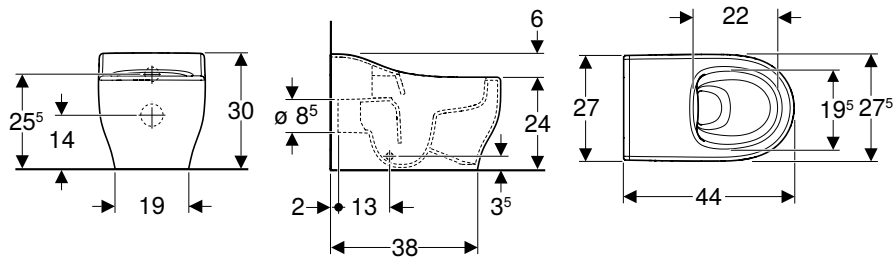

Geberit Bambini floor-standing WC for small children, washdown, Rimfree

click & scan

Application purposes

- For small children
- For childcare
- For replacing potties
- For concealed cisterns

Technical data

Product material	Vitreous china

Scope of delivery

- WC ceramic appliance
- Fastening material

Characteristics

- Floor-standing
- Back-to-wall
- Washdown WC
- Rimless WC ceramic appliance featuring Rimfree flush technology
- Type 1, full flush volume 5 / 4 l, according to EN 997
- Horizontal outlet
- Outlet diameter 85 mm
- Shrouded
- Hidden fastening
- Height of upper edge of sanitary ceramic: 24 cm
- Potty chair shape

Art. no.	Colour / surface	B [cm]	H [cm]	T [cm]
502.965.00.1	white	27.5	30	44

Can be combined with

- Geberit Bambini WC seat ring for small children → p. 855
- Geberit Sigma01 actuator plate, round, dual flush, for Bambini WC

Accessories

- Accessory overview – Geberit Bambini wall-hung and floor-standing WCs, Rimfree → p. 848