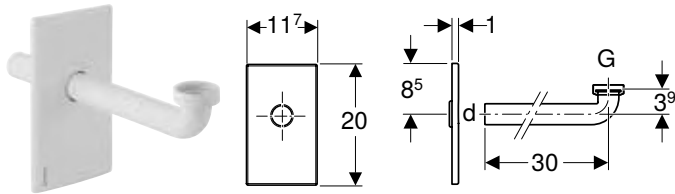

Geberit ready-to-fit set for washbasin with concealed trap

click & scan

Application purposes

- For Geberit installation elements for washbasins, with concealed trap
- Not suitable for Geberit in-wall cabinets

Characteristics

- Cover plate can be height-adjusted ± 3 cm during final installation
- Rotatable cover plate
- Fastening without screws

Scope of delivery

- Cover plate
- Flat gasket
- Connection bend, ø 32 mm
- Seal ø 40 / 32 mm

Art. no.	Colour / surface	d, ø [mm]	G ["]	Product material
115.416.11.1	white alpine	32	1 1/4	Plastic
115.416.21.1	chrome / glossy	32	1 1/4	Plastic