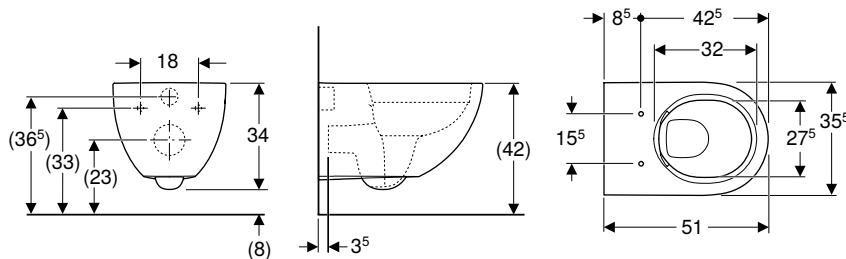

WCs

Wall-hung WCs

New

Geberit Aniara wall-hung WC, washdown, shrouded, Rimfree

click & scan

Application purposes

- For concealed cisterns
- For pressure flushing valves

Technical data

Product material	Vitreous china

Scope of delivery

- WC ceramic appliance
- Fastening material

Characteristics

- Wall-hung
- Washdown WC
- Rimless WC ceramic appliance featuring Rimfree flush technology
- Easy fastening with Easy Fast Fixing (type EFF3)
- Type 1, full flush volume 6 / 5 / 4 l, in accordance with EN 997
- Type 2 in accordance with EN 997
- 4 l flush
- Shrouded
- Hidden fastening

Art. no.	Colour / surface	B [cm]	H [cm]	T [cm]
504.055.00.1	white	35.5	34	51

Available as of April 2026

To order additionally

- WC seat

Can be combined with

- Geberit Aniara wall-hung bidet, shrouded → p. 663
- Geberit Aniara WC seat → p. 662