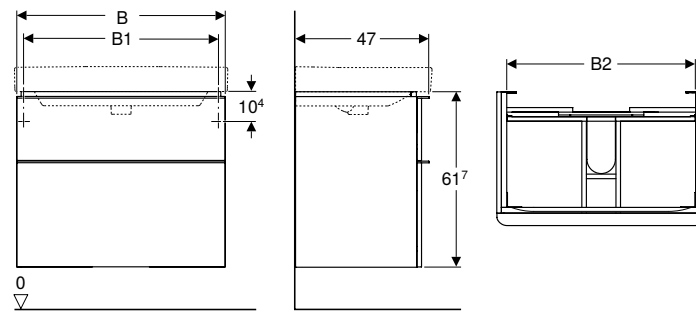

Geberit Smyle cabinet for washbasin, square design, with two drawers

click & scan

Technical data

Product material	High-compressed three-layer chipboard
Drawer load max.	20 kg

Scope of delivery

- Cabinet for washbasin
- Fastening material

Characteristics

- FSC™ C134279 certified
- Wall-hung
- With two drawers
- Opening with handle
- Drawer with soft closing
- Moisture-resistant
- Drawer frame made of metal
- Delivered preassembled

Art. no.	Colour / surface	B [cm]	B1 [cm]	B2 [cm]	H [cm]	T [cm]
Washbasin width: 60 cm						
500.352.00.1	Body, Front: white / high-gloss coated Handle: white / matt powder-coated	58.4	53.5	51.4	61.7	47
500.352.JK.1 *	Body, Front: lava / matt coated Handle: lava / matt powder-coated	58.4	53.5	51.4	61.7	47
500.352.JL.1 *	Body, Front: sand grey / high-gloss coated Handle: sand grey / matt powder-coated	58.4	53.5	51.4	61.7	47
500.352.JR.1	Body, Front: hickory / wood-textured melamine Handle: lava / matt powder-coated	58.4	53.5	51.4	61.7	47
Washbasin width: 75 cm						
500.353.00.1	Body, Front: white / high-gloss coated Handle: white / matt powder-coated	73.4	68.5	66.4	61.7	47
500.353.JK.1 *	Body, Front: lava / matt coated Handle: lava / matt powder-coated	73.4	68.5	66.4	61.7	47
500.353.JL.1 *	Body, Front: sand grey / high-gloss coated Handle: sand grey / matt powder-coated	73.4	68.5	66.4	61.7	47
500.353.JR.1	Body, Front: hickory / wood-textured melamine Handle: lava / matt powder-coated	73.4	68.5	66.4	61.7	47
Washbasin width: 90 cm						
500.354.00.1	Body, Front: white / high-gloss coated Handle: white / matt powder-coated	88.4	83.5	81.4	61.7	47
500.354.JK.1 *	Body, Front: lava / matt coated Handle: lava / matt powder-coated	88.4	83.5	81.4	61.7	47
500.354.JL.1 *	Body, Front: sand grey / high-gloss coated Handle: sand grey / matt powder-coated	88.4	83.5	81.4	61.7	47
500.354.JR.1	Body, Front: hickory / wood-textured melamine Handle: lava / matt powder-coated	88.4	83.5	81.4	61.7	47
Washbasin width: 120 cm						
500.355.00.1	Body, Front: white / high-gloss coated Handle: white / matt powder-coated	118.4	113.5	111.4	61.7	47
500.355.JK.1 *	Body, Front: lava / matt coated Handle: lava / matt powder-coated	118.4	113.5	111.4	61.7	47
500.355.JL.1 *	Body, Front: sand grey / high-gloss coated Handle: sand grey / matt powder-coated	118.4	113.5	111.4	61.7	47
500.355.JR.1	Body, Front: hickory / wood-textured melamine Handle: lava / matt powder-coated	118.4	113.5	111.4	61.7	47

* Order-based production

Can be combined with

- Geberit Option Basic illuminated mirror, square design, lighting at the top → p. 815
- Geberit Smyle washbasin, square design → p. 670
- Geberit Smyle low cabinet with two drawers → p. 681
- Geberit Option illuminated mirror, square design, lighting at the top → p. 815
- Geberit Option mirror cabinet with lighting and two doors → p. 819
- Geberit Option mirror cabinet with lighting and three doors → p. 820

Accessories

- Accessory overview – Geberit Smyle bathroom furniture → p. 673