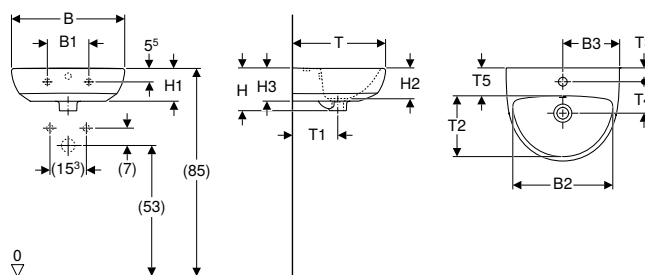

Washbasins

Handrinse basins

Geberit Selnova handrinse basin

click & scan

Technical data

Product material	Vitreous china

Scope of delivery

- Handrinse basin

Characteristics

- Can be combined with half pedestal
- Can be combined with full pedestal

Art. no.	Colour / surface	Tap hole	Overflow	B1 [cm]	B2 [cm]	B3 [cm]	H [cm]	H1 [cm]	H2 [cm]	H3 [cm]	T [cm]	T1 [cm]	T2 [cm]	T3 [cm]	T4 [cm]	T5 [cm]

B / width: 45 cm

500.324.01.1	white	centred	visible, symmetrical	16.5	39.5	22.5	17	13	12	13	37	18	24	5.5	12.5	10.5

B / width: 50 cm

500.295.01.1	white	centred	visible, symmetrical	23	43	25	18	14	13	14	41	19.5	26	6.5	13	11
500.294.01.1	white	without	visible, symmetrical	23	43		18	14	13	14	41	19.5	26			11

Can be combined with

- Geberit Selnova half pedestal → p. 733
- Geberit Selnova full pedestal → p. 733

Accessories

- Geberit dip tube trap for washbasin, horizontal outlet
- Geberit fastening material for handrinse basin → p. 1035

- Geberit Selnova half pedestal only for handrinse basins 50 cm