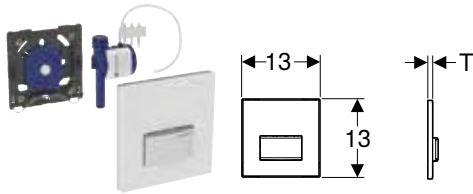

Urinal flush controls

Concealed
With pneumatic flush actuation

Geberit urinal flush control with pneumatic flush actuation, Type 50 actuator plate, square

click & scan

Application purposes

- For manual flush actuation of urinals

Technical data

Flow pressure	1–8 bar
Water test pressure max.	16 bar
Test pressure air / inert gas max.	3 bar
Actuation force (N) max.	12 N
Flow rate at 100 kPa / 1 bar without flow limiter	0.3 l/s
Flow rate at 100 kPa / 1 bar with flow limiter	0.18 l/s
Flush time, adjustment range	4 s / 8 s / 12 s

Characteristics

- Actuator plate with securing bar
- Flush time setting with air nozzles (pneumatic)
- Low flush actuation force
- Short stroke movement
- Flush volume can be reduced to 0.5 l per flush with regulating screw of installation set
- Tap group II in accordance with DIN 4109
- Components in contact with drinking water lead-free

Scope of delivery

- Type 50 actuator plate
- Pneumatic flush actuation, premounted on mounting frame
- Pneumatic valve
- Fastening material

Art. no.	Colour / surface	Product material	B	H	T
			[cm]	[cm]	[cm]
116.016.00.5	customised	Die-cast zinc	13	13	0.8
116.016.11.5	Plate: white alpine / glossy Button: chrome / brushed	Die-cast zinc / plastic	13	13	1.1
116.016.DW.5	Plate: black / glossy Button: chrome / brushed	Die-cast zinc / plastic	13	13	1.1
116.016.GH.5	Plate, Button: chrome / brushed	Die-cast zinc / brass	13	13	1
116.016.JK.5	Plate: lava / glossy glass Button: chrome / brushed	Die-cast zinc / glass	13	13	1.2
116.016.JL.5	Plate: sand grey / glossy glass Button: chrome / brushed	Die-cast zinc / glass	13	13	1.2
116.016.SD.5	Plate: reflective smoked glass Button: chrome / brushed	Die-cast zinc / glass	13	13	1.2

Can be combined with

- Geberit installation set with flush pipe, for urinal flush control, universal → p. 288
- Geberit installation set with nipple made of brass, for urinal flush control, universal → p. 289
- Geberit Duofix element for urinal, 112–130 cm, universal → p. 72
- Geberit Duofix element for urinal, 112–130 cm, universal, for spray head → p. 73
- Geberit GIS element for urinal, 114 cm, universal → p. 120
- Geberit GIS element for urinal, 114 cm, universal, for spray head → p. 121
- Geberit Kombifix element for urinal, 109–127 cm, universal → p. 27
- Geberit Kombifix element for urinal, 109–127 cm, universal, for spray head → p. 28