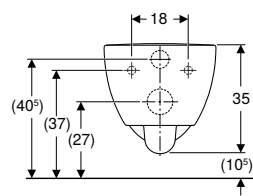

Assortment overview – Geberit Selnova Comfort WCs and WC seats

Geberit International Sales, December 2025

					Wall-hung WCs			Floor-standing WCs, raised
					Geberit Selnova Comfort wall-hung WC, Premium, washdown, large projection, semi-shrouded, barrier-free, Rimfree	Geberit Selnova Comfort wall-hung WC, washdown, large projection, barrier-free, Rimfree	Geberit Selnova Comfort wall-hung WC, washdown, large projection, barrier-free	Geberit Selnova Comfort floor-standing WC for close-coupled exposed cistern, washdown, horizontal outlet, raised
White					500.693.01.2	500.262.01.1	500.261.01.1	500.284.01.1
					→ p. 770	→ p. 771	→ p. 772	→ p. 774
Geberit Selnova Comfort WC seat, barrier-free, antibacterial, fastening from below	Without soft-closing mechanism	white	500.133.00.1		→ p. 774	✓	✓	✓
Geberit Selnova Comfort WC seat, barrier-free, antibacterial, fastening from above	Without soft-closing mechanism	white	501.559.01.1		→ p. 775	✓	✓	✓
Geberit Selnova Comfort WC seat ring, D-shape, barrier-free, fastening from below	Without soft-closing mechanism	white	500.340.01.1		→ p. 776	✓	✓	✓
Geberit Selnova Comfort WC seat ring, barrier-free, antibacterial, fastening from above	Without soft-closing mechanism	white	501.558.01.1		→ p. 776	✓	✓	✓

✓ Compatible

Wall-hung WCs

Geberit Selnova Comfort wall-hung WC, Premium, washdown, large projection, semi-shrouded, barrier-free, Rimfree

Application purposes

- For concealed cisterns
- For pressure flushing valves

Technical data

Product material	Vitreous china

Scope of delivery

- WC ceramic appliance
- Extended flush pipe

Characteristics

- Wall-hung
- Washdown WC
- Rimless WC ceramic appliance featuring Rimfree flush technology
- Barrier-free
- Type 1, full flush volume 6 / 5 / 4 l, in accordance with EN 997
- Type 2 in accordance with EN 997
- 4 l flush
- Semi-shrouded
- Large projection

Art. no.	Colour / surface	B [cm]	H [cm]	T [cm]
500.693.01.2	white	35.5	35	70

To order additionally

- WC seat

Can be combined with

- Geberit Selnova Comfort WC seat, barrier-free, antibacterial, fastening from above → p. 775
- Geberit Selnova Comfort WC seat ring, barrier-free, antibacterial, fastening from above → p. 776