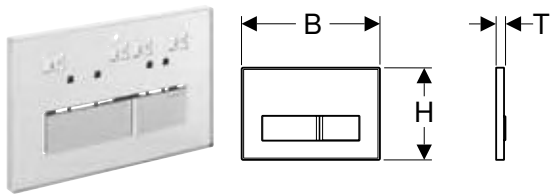

Art. no.	Colour / surface	Product material	B	H	T
			[cm]	[cm]	[cm]
115.672.JM.2	Base plate, Button: brass-coloured / brushed, easy-to-clean coated Cover plate: Mustang slate	Die-cast zinc / slate (natural product)	24.6	16.4	1.4
115.672.JV.2	Base plate, Button: brass-coloured / brushed, easy-to-clean coated Cover plate: concrete look	Die-cast zinc / ceramic	24.6	16.4	1.4
115.672.JX.2	Base plate, Button: brass-coloured / brushed, easy-to-clean coated Cover plate: black walnut	Die-cast zinc / wood (natural product)	24.6	16.4	1.4
115.672.QF.2	Base plate, Cover plate, Button: brass-coloured / brushed, easy-to-clean coated	Die-cast zinc / brass	24.6	16.4	1.2

Accessories

- Geberit extension set for Sigma, Omega and Kappa concealed cisterns → p. 206
- Geberit DuoFresh module with automatic actuation, for Sigma concealed cistern 12 cm → p. 193
- Geberit DuoFresh module with manual actuation, for Sigma concealed cistern 12 cm → p. 194
- Geberit DuoFresh module with automatic actuation, for Sigma concealed cistern 8 cm → p. 194
- Geberit DuoFresh module with manual actuation, for Sigma concealed cistern 8 cm → p. 195

- The colour and structure of natural products may vary
- Lead time: 6 weeks

Geberit Sigma50 actuator plate, square, dual flush, customised

Application purposes

- For flush actuation with Sigma concealed cisterns
- For individual bathroom design

Technical data

Actuation force (N) max.	20 N

Characteristics

- Surface is provided and completed by customer
- Front actuation
- Easy-to-clean coated actuator buttons
- Sound-absorbing actuator rods, tool-free fast adjustment

Scope of delivery

- Mounting frame
- 2 distance bolts
- 2 actuator rods

Art. no.	Colour / surface	Product material	B	H	T
			[cm]	[cm]	[cm]
115.788.00.1	Base plate: chrome / glossy Cover plate: customised Button: chrome / brushed, easy-to-clean coated	Die-cast zinc	24.6	16.4	1.4

Accessories

- Geberit extension set for Sigma, Omega and Kappa concealed cisterns → p. 206
- Geberit DuoFresh module with automatic actuation, for Sigma concealed cistern 12 cm → p. 193
- Geberit DuoFresh module with manual actuation, for Sigma concealed cistern 12 cm → p. 194
- Geberit DuoFresh module with automatic actuation, for Sigma concealed cistern 8 cm → p. 194
- Geberit DuoFresh module with manual actuation, for Sigma concealed cistern 8 cm → p. 195

- Customised solution without inlay, must be sourced locally