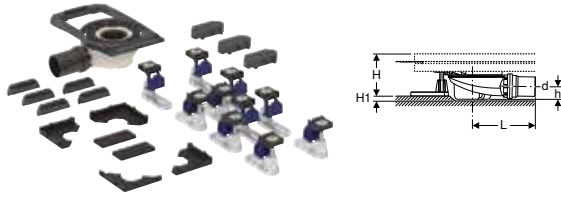

New

Geberit Duofix shower drain with ten short feet, integrated for CleanFloor30 shower surface, depth of water seal 50 mm

Application purposes

- For drainage of Geberit CleanFloor30 shower surfaces, integrated
- For floor constructions up to finished floor level 10–14.5 cm
- For fastening to Geberit Duofix installation frames for shower surfaces
- For use as floor drain with horizontal outlet

Characteristics

- Quality-monitored in accordance with EN 274-3
- Removable trap cup
- Threaded rods can be shortened

Scope of delivery

- Shower drain $\varnothing$ 90 mm
- Straight connector made of PE-HD
- Feet for installation frame
- 16 Gummiauflagen
- Holder for shower drain
- Assembly clamp
- Fastening screw

Art. no.	DN	d, $\varnothing$ [mm]	H [cm]	H1 [cm]	h [cm]
551.564.00.1	56	56	10–14.5	0.67–2.9	3.3

Available as of April 2026

To order additionally

- Geberit CleanFloor30 integrated shower surface, with sealing fleece
- Geberit Duofix installation frame for shower surfaces