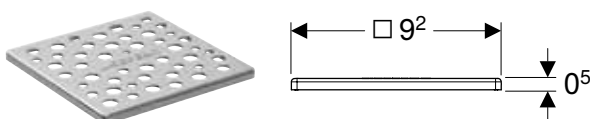

Geberit Bubbles design grating 10 x 10 cm

click & scan

Technical data

Product material	Stainless steel

Characteristics

- Load-bearing capacity, class H 1.5 (1.5 kN)

Art. no.	Nominal width [cm]	L [cm]	B [cm]	H [cm]
388.113.00.1	10	9.2	9.2	0.5