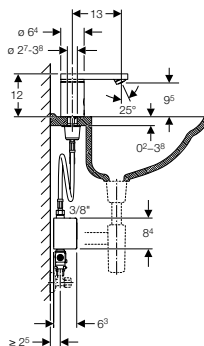

Geberit Type 186 washbasin tap, generator operation

click & scan

Application purposes

- For installation in washbasins or washtops
- For connecting cold and hot water (only for model with mixer)
- For connecting cold or mixed water (only for model without mixer)
- Suitable for use with stainless steel sinks
- For a flow rate of > 3 l/min
- Model without mixer suitable for combination with continuous flow heater, see technical data sheet "Washbasin taps with continuous flow heaters"

Technical data

Battery type	Li-Ion (6.6 V)
Degree of protection	IP44
Operating voltage	6.6 V DC
Operating pressure	2–8 bar
Differentiated pressure CW/WW max.	1.5 bar
Water test pressure max.	16 bar
Test pressure air / inert gas max.	3 bar
Ambient temperature	1–40 °C
Water temperature short-term max.	90 °C
Flow rate at 300 kPa / 3 bar	6 l/min
Interval flush time, factory setting	3 s
Product material	Brass chrome-plated

Characteristics

- Tap group I in accordance with DIN 4109
- Infrared user detection
- Vandal-resistant
- Temperature presetting via below-desk mixer (only for models with mixer)
- Not possible to set just hot water or just cold water (only for model with mixer)
- Functions can be set and queried with the Geberit Service Handy
- Device settings and operation with mobile device via integrated Bluetooth® interface
- Compatible with Geberit Control App
- Wirelessly connectable with Geberit Gateway via Bluetooth®
- Compatible with Geberit Connect
- With integrated check valve
- When used at least 50 times per day on average for a duration of 4 s each, the washbasin tap works in a self-sustaining manner

Scope of delivery

- Generator unit
- Reinforced braided hose 3/8"
- Basket filter
- Adapter to angle stop valve G 3/8"
- Below-desk mixer (only for model with mixer)
- Tap aerator key
- Fastening material

Art. no.	Colour / surface	Mixer	H [cm]
116.336.21.1	chrome / glossy	without mixer	12
116.366.21.1	chrome / glossy	with below-desk mixer	12

Accessories

- Geberit tap aerator for Types 6x, 8x and 18x washbasin taps → p. 353