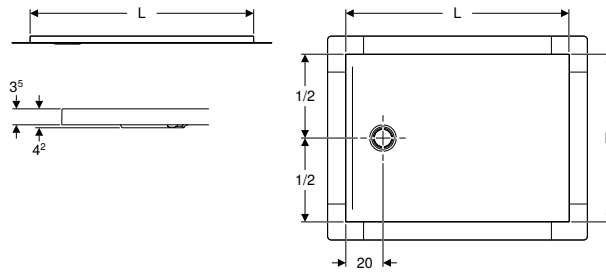

New

Geberit CleanFloor30 shower surface with sealing fleece, graphite

click & scan

Application purposes

- For use as floor-even shower surface
- For draining off waste water from a single shower head
- For floor constructions with shower tray legs up to upper edge of the shower surface 9.5–24 cm
- For raised installation up to 3.5 cm above finished floor
- Suitable for barrier-free construction

Technical data

Product material	Mineral composite material

Characteristics

- Outlet in the rear centre
- Sealing fleece, 10 cm circumferential, for connecting sealing systems
- Premounted sealing fleece
- Antislip class B according to EN 16165 (barefoot walking)
- Antislip class according to NF: PN 18
- Fulfils requirements in accordance with EN 14527, class 1
- Easy to clean
- Can bear loads of up to 300 kg

Scope of delivery

- Drain cover with comb insert

Art. no.	Colour / surface	B [cm]	H [cm]
L / length: 80 cm			
551.102.DM.1 *	graphite / matt	80	3.5
L / length: 90 cm			
551.100.DM.1 *	graphite / matt	75	3.5
551.103.DM.1 *	graphite / matt	80	3.5
551.111.DM.1	graphite / matt	90	3.5
L / length: 100 cm			
551.104.DM.1	graphite / matt	80	3.5
551.112.DM.1 *	graphite / matt	90	3.5
551.120.DM.1 *	graphite / matt	100	3.5
L / length: 110 cm			
551.105.DM.1 *	graphite / matt	80	3.5
551.113.DM.1 *	graphite / matt	90	3.5
551.121.DM.1 *	graphite / matt	100	3.5
L / length: 120 cm			
551.106.DM.1	graphite / matt	80	3.5
551.114.DM.1	graphite / matt	90	3.5
551.122.DM.1 *	graphite / matt	100	3.5
551.126.DM.1 *	graphite / matt	120	3.5
L / length: 140 cm			
551.107.DM.1	graphite / matt	80	3.5
551.115.DM.1	graphite / matt	90	3.5
551.123.DM.1 *	graphite / matt	100	3.5
L / length: 150 cm			
551.108.DM.1 *	graphite / matt	80	3.5
551.116.DM.1 *	graphite / matt	90	3.5
551.124.DM.1 *	graphite / matt	100	3.5
L / length: 160 cm			
551.109.DM.1 *	graphite / matt	80	3.5
551.117.DM.1 *	graphite / matt	90	3.5
551.125.DM.1 *	graphite / matt	100	3.5
L / length: 170 cm			
551.101.DM.1 *	graphite / matt	75	3.5
551.110.DM.1 *	graphite / matt	80	3.5
551.118.DM.1 *	graphite / matt	90	3.5
L / length: 180 cm			
551.119.DM.1 *	graphite / matt	90	3.5

Available as of April 2026; * Order-based production

To order additionally

- Geberit shower drain $\varnothing$ 90 mm