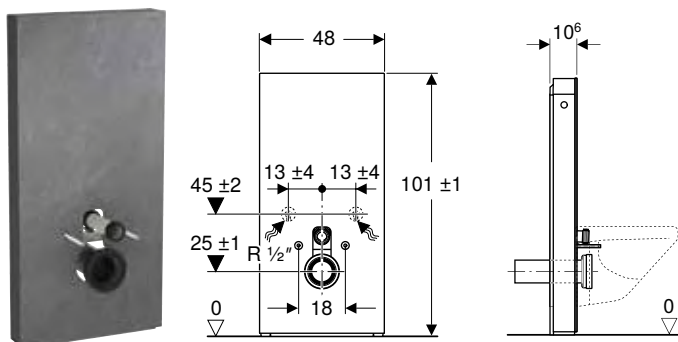

Geberit Monolith sanitary module for wall-hung WC, 101 cm, front cladding made of stoneware

click & scan

Application purposes

- For renovations, conversions and new buildings
- For wall inlets with inlet height > 23 cm
- For replacing low-level exposed cisterns
- For replacing wall-hung WCs with close-coupled exposed cistern
- For Geberit AquaClean WC complete solutions
- For connecting Geberit AquaClean WC enhancement solutions, with accessories
- For mounting on finished floors
- For installation in front of drywalls or solid walls
- For compensating the offset between WC connections and wall drains using a stepped straight connector for wall-hung WCs

Technical data

Flow pressure	0.1–10 bar
Flush volume, factory setting	6 l / 3 l
Flush volume large, adjustment range	4.5 l / 6 l
Small flush volume	3 l

Characteristics

- Dual flush
- Compensation of dimensional tolerances possible
- Height-adjustable up to 7 cm
- Fastening height WC ceramic appliance 35 ± 1 cm
- Cistern, fully insulated against condensation
- Side cladding made of aluminium brushed
- Self-supporting
- Adjustable flush volume
- Water supply connection on the bottom
- Water supply connection on the left/right possible with accessories

Scope of delivery

- Water supply connection set with 2 angle stop valves, 1/2"
- Flush bend extension 160 mm
- Sleeve made of EPDM, $\varnothing 44 / 55$ mm
- Straight connector made of PE-HD, $\varnothing 90$ mm
- Adapter socket made of PE-HD, $\varnothing 90 / 110$ mm
- 2 threaded rods M12
- Base cover
- Support frame
- Fastening material for drywall
- Fastening material

Art. no.	Colour / surface	B [cm]	H [cm]	T [cm]
131.021.00.5	Front: slate look / stoneware Side cladding: black / brushed aluminium	48	101	10.6
131.021.JV.5	Front: concrete look / stoneware Side cladding: brushed aluminium	48	101	10.6

Accessories

- Geberit straight connector set for wall-hung WC, stepped by 3 cm → p. 920
- Geberit straight connector set for wall-hung WC, stepped by 7 cm → p. 921
- Lateral water supply connection set for Geberit Monolith sanitary module for WC → p. 920

- The colour and structure of natural products may vary