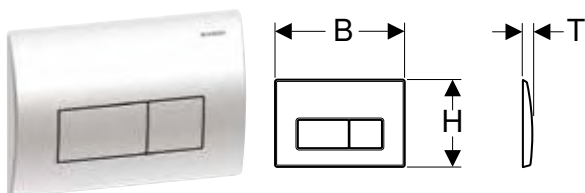

Geberit Omega10 actuator plate, square, dual flush

click & scan

Application purposes

- For flush actuation with Omega concealed cisterns

Technical data

Actuation force (N) max.	20 N

Characteristics

- Top/front actuation
- Sound-absorbing actuator rods, tool-free fast adjustment

Scope of delivery

- Mounting frame
- 2 distance bolts
- 2 actuator rods
- Fastening material

Art. no.	Colour / surface	Product material	B	H	T
			[cm]	[cm]	[cm]
115.092.FW.1	Plate, Button: brushed stainless steel	Stainless steel	22.1	14.2	1.5

Available as of April 2026

Accessories

- Geberit extension set for Sigma, Omega and Kappa concealed cisterns → p. 206