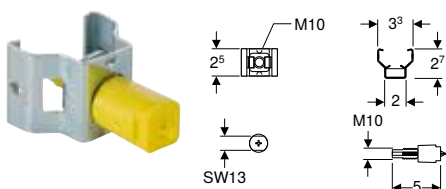

Geberit GIS mounting clip

click & scan

Application purposes

- For fastening threaded rods to Geberit GIS profiles
- For fastening installation parts and sanitary appliances to Geberit GIS profiles

Characteristics

- Zinc-plated
- Thread M10

Scope of delivery

- Protective plug with punching tip
- Fastening screw

Art. no.

B
[cm]

461.004.00.1

3.3