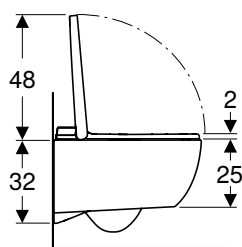

Geberit AquaClean Alba WC complete solution, wall-hung WC

Application purposes

- For convenient toilet use
- For gently cleaning the anal area with water

Technical data

Degree of protection	IPX4
Nominal voltage	230 V AC
Mains frequency	50 Hz
Power consumption in standby mode max.	0.5 W
Flow pressure	0.5–10 bar
Operating temperature	5–40 °C
Water temperature, adjustment range	34–40 °C
Spray time	20 s
WC seat load max.	150 kg

Scope of delivery

- Water supply connection set for Sigma and Omega concealed cisterns 12 cm, installation height 112 cm
- Female socket for mains connection
- Sound insulation set
- Remote control with wall-mounted case and battery CR2032
- Fastening material

Characteristics

- Water heating by storage water heater
- Anal shower with WhirlSpray shower technology
- Spray intensity can be set to five different levels
- Shower water temperature can be adjusted via Geberit Home App
- Spray arm can be set to five different positions via Geberit Home App
- Adjustable oscillating spray (automatic forward and reverse motion of the spray arm)
- Automatic pre- and postrinsing of the spray nozzle with fresh water
- Descaling programme
- Wall-hung
- Rimless WC ceramic appliance featuring TurboFlush flush technology
- Horizontal outlet
- Washdown WC
- User detection
- WC seat ring and WC lid with soft-closing mechanism
- WC lid with SoftOpening
- WC seat ring and WC lid with quick release
- Functions can be controlled remotely
- Compatible with Geberit Home App
- Water supply connection on the left, hidden behind the WC ceramic
- Mains connection with flexible three-core sheathed cable, on the right side, hidden behind the WC ceramic
- External water supply connection on the left possible with accessories
- External mains connection with power outlet on the right possible
- Approval in accordance with (DIN) EN 1717 / (DIN) EN 13077

Art. no.	Colour / surface	B [cm]	H [cm]	T [cm]	Protection class	Power consumption [W]	QuickRelease function								
								146.350.01.1	WC ceramic appliance: white / KeraTect Design cover: white / glossy	37.5	40.5	56.5	I	850	Yes, WC seat ring and WC lid

To order additionally

- Geberit straight connector with sleeve and cover caps

Accessories

- Accessory overview – Water and electrical connection for Geberit concealed cisterns → p. 881

Geberit AquaClean shower toilets