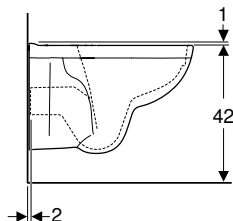

WCs

Wall-hung WCs

New

Geberit Bastia wall-hung WC, washdown, Rimfree

click & scan

Application purposes

- For concealed cisterns
- For pressure flushing valves

Characteristics

- Wall-hung
- Washdown WC
- Rimless WC ceramic appliance featuring Rimfree flush technology
- Type 1, full flush volume 6 / 5 l, in accordance with EN 997

Technical data

Product material	Vitreous china

Art. no.	Colour / surface	B [cm]	H [cm]	T [cm]
501.649.00.1	white	35.5	34.5	52

Available as of April 2026

To order additionally

- WC seat

Can be combined with

- Geberit Bastia WC seat, fastening from above → p. 787
- Geberit Bastia WC seat, fastening from below → p. 787