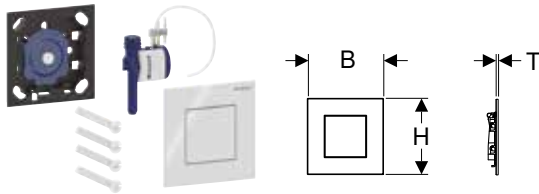

Geberit urinal flush control with pneumatic flush actuation, Type 40 actuator plate, square

click & scan

Application purposes

- For manual flush actuation of urinals

Technical data

Flow pressure	1–8 bar
Water test pressure max.	16 bar
Test pressure air / inert gas max.	3 bar
Actuation force (N) max.	12 N
Flow rate at 100 kPa / 1 bar without flow limiter	0.3 l/s
Flow rate at 100 kPa / 1 bar with flow limiter	0.18 l/s
Flush time, adjustment range	4 s / 8 s / 12 s

Characteristics

- Actuator plate with securing bar
- Flush time setting with air nozzles (pneumatic)
- Low flush actuation force
- Short stroke movement
- Flush volume can be reduced to 0.5 l per flush with regulating screw of installation set
- Tap group II in accordance with DIN 4109
- Components in contact with drinking water lead-free

Scope of delivery

- Type 40 actuator plate, square
- Pneumatic flush actuation, premounted on mounting frame
- Pneumatic valve
- Fastening material

Art. no.	Colour / surface	Product material	B	H	T
			[cm]	[cm]	[cm]
116.217.14.1	Plate, Button: black matt / easy-to-clean coated	Stainless steel	12.5	12.5	0.2
116.217.FW.1	Plate, Button: brushed, easy-to-clean coated	Stainless steel	12.5	12.5	0.2
116.217.JK.1	Plate, Button: lava / glossy glass	Glass	12.5	12.5	0.4
116.217.JL.1	Plate, Button: sand grey / glossy glass	Glass	12.5	12.5	0.4
116.217.JT.1	Plate, Button: white matt / easy-to-clean coated	Stainless steel	12.5	12.5	0.2
116.217.QB.1	Plate, Button: red gold / brushed, easy-to-clean coated	Stainless steel	12.5	12.5	0.2
116.217.QD.1	Plate, Button: black chrome / brushed, easy-to-clean coated	Stainless steel	12.5	12.5	0.2
116.217.QF.1	Plate, Button: brass-coloured / brushed, easy-to-clean coated	Stainless steel	12.5	12.5	0.2
116.217.SI.1	Plate, Button: white / glossy glass	Glass	12.5	12.5	0.4
116.217.SJ.1	Plate, Button: black / glossy glass	Glass	12.5	12.5	0.4
116.217.ID.1	N Plate, Button: nickel / brushed, easy-to-clean coated	Stainless steel	12.5	12.5	0.2

N: New, available as of July 2026

Can be combined with

- Geberit installation set with flush pipe, for urinal flush control, universal → p. 288
- Geberit installation set with nipple made of brass, for urinal flush control, universal → p. 289
- Geberit Duofix element for urinal, 112–130 cm, universal → p. 72
- Geberit Duofix element for urinal, 112–130 cm, universal, for spray head → p. 73
- Geberit GIS element for urinal, 114 cm, universal → p. 120
- Geberit GIS element for urinal, 114 cm, universal, for spray head → p. 121
- Geberit Kombifix element for urinal, 109–127 cm, universal → p. 27
- Geberit Kombifix element for urinal, 109–127 cm, universal, for spray head → p. 28