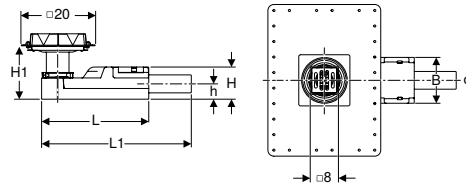

Geberit CleanPoint shower floor drain for screed height at inlet 65–90 mm

click & scan

Application purposes

- For drainage of floor-even showers
- Suitable for barrier-free construction
- For composite seals
- For screed height ≥ 65 mm at inlet
- For use as floor drain with horizontal outlet

Technical data

Depth of water seal (mm)	30 mm

Characteristics

- Suitable for tile structures on floor 2–30 mm
- Premounted sealing fleece
- Sealing fleece, 10 cm circumferential, for connecting sealing systems
- Grating made of stainless steel
- Grating can be aligned in height, inclination and offset
- Base unit made of EPS, for sound decoupling and receiving the trap
- Load-bearing capacity, class K 3 (3 kN)
- Water drainage above the composite seal

Scope of delivery

- Protection box cover with reference line
- Thin bed bonding flange
- Comb insert
- Grating frame unpunched with compensation ring
- Grating
- Trap made of PE-HD
- Fastening material

Art. no.	DN	d, $\emptyset$ [mm]	Discharge rate [l/s]	L [cm]	L1 [cm]	B [cm]	H [cm]	H1 [cm]	h [cm]
154.052.00.1	40	40	0.4	30	35.8	13	6.5	6.5–17.5	3.2

Accessories

- Geberit CleanPoint grating, screwable, 8 x 8 cm with grating frame → p. 405
- Geberit CleanPoint design grating, round, 8 x 8 cm → p. 405
- Geberit CleanPoint design grating, 8 x 8 cm → p. 405

- Consider screed height of the base unit with tile sizes < 5 cm. Have product material and thickness of the screed defined by tiler.
- Natural stone tiles in the shower area may discolour
- Screwable grating with grating frame (art. no. 154.310.00.1) must be ordered separately