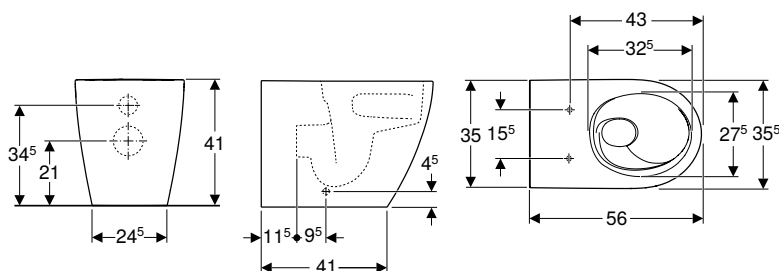

Floor-standing WCs

Geberit iCon floor-standing WC, back-to-wall, shrouded, TurboFlush

click & scan

Application purposes

- For concealed cisterns
- For pressure flushing valves

Technical data

Product material	Vitreous china

Scope of delivery

- WC ceramic appliance
- Fastening material

Characteristics

- Floor-standing
- Back-to-wall
- Washdown WC
- Rimless WC ceramic appliance featuring TurboFlush flush technology
- Type 1, full flush volume 6 / 5 / 4 l, in accordance with EN 997
- Horizontal or vertical outlet
- Type 2 in accordance with EN 997
- Flushes with 4.5 l
- 4 l flush
- Shrouded
- Hidden fastening

Art. no.	Colour / surface	B [cm]	H [cm]	T [cm]
503.081.00.1	white	35.5	41	56