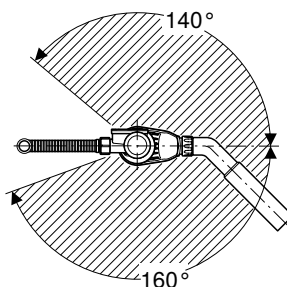

Geberit bathtub drain with push actuation PushControl, d52, height 60 cm, with ready-to-fit-set and connection bend

click & scan

Application purposes

- For bathtubs made of steel, plastic or cast iron
- For custom-size bathtubs
- For bathtubs with valve hole $\varnothing$ 52 mm

Technical data

Overflow discharge rate	0.65 l/s
Depth of water seal (mm)	50 mm

Characteristics

- Quality-monitored in accordance with EN 274-3
- Push actuation aligned with bathtub surface
- With overflow
- Double-sided seals on drain and overflow
- Overflow head with extendible mount can be fastened

Scope of delivery

- Waste outlet
- Trap
- Connection bend 45° made of PE-HD, $\varnothing$ 40 / 50 mm
- Ready-to-fit set
- Protection box
- Fastening material

Art. no.	Colour / surface	DN	d, $\varnothing$ [mm]	Discharge rate [l/s]
150.757.21.6	chrome / Glossy	40	40 / 50	1