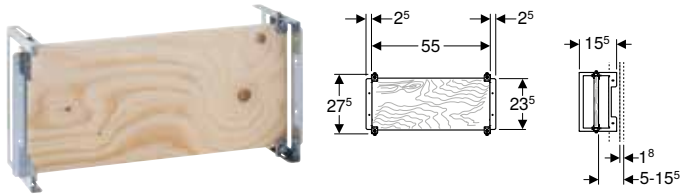

Geberit Duofix mounting plate, universal, concealed

click & scan

Application purposes

- For drywall construction
- For installation in room-height Geberit Duofix system walls
- For installation of concealed taps and fans, hygiene flush units and other built-in devices

Scope of delivery

- 8 fixing brackets
- Fastening material

Characteristics

- Mounting plate adjustable in depth
- Mounting plate made of veneered wood, waterproof bonded
- Building material class B2 in accordance with DIN 4102-1, resp. class D-s2, d0 in accordance with EN 13501-3
- Formaldehyde release class A in accordance with EN 1084, resp. Class E 1 according to EN 13936

Art. no.	B [cm]	H [cm]	T [cm]
111.788.00.1	60	27.5	15.5