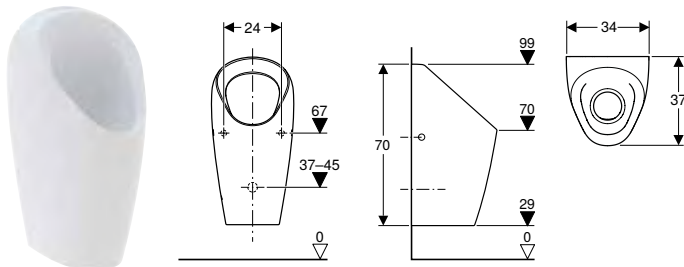

Geberit Selva urinal, waterless

click & scan

Application purposes

- For operating without water
- For Geberit installation elements for waterless urinals

Technical data

Product material	Vitreous china

Characteristics

- Wall-hung
- Rimless
- Trap can be replaced from top, without removing ceramic appliance
- Trap adapter can be height-adjusted without tools
- Drainage system can be cleaned without removing ceramic appliance

Scope of delivery

- Fastening material
- Hybrid trap
- Drain strainer
- Drain assembly

Art. no.	Colour / surface	B [cm]	H [cm]	T [cm]	Outlet
116.081.00.1	white	34	70	37	to the rear