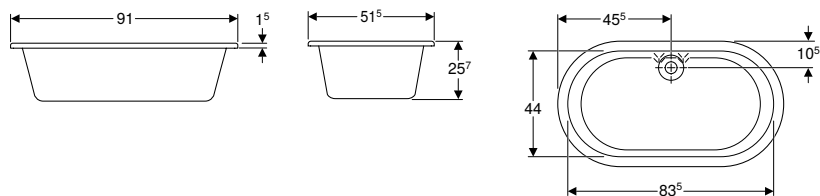

Geberit Bambini oval bathtub for babies

click & scan

Application purposes

- For mounting in washtops
- For childcare

Technical data

Product material	Varicor

Characteristics

- Central outlet
- Oval
- Antibacterial
- Shockproof
- Scratchproof
- Easy cleaning
- Seamless surface repair
- Drain hole $\varnothing 46$ mm

Scope of delivery

- Bathtub
- Drain assembly
- Waste plug made of rubber
- Overflow pipe

Art. no.	Colour / surface	L [cm]	L2 [cm]	B [cm]	B2 [cm]	H [cm]	Total water capacity [l]	With overflow hole
407010016	white alpine / matt	91	71	51.5	36.5	25.7	80	No