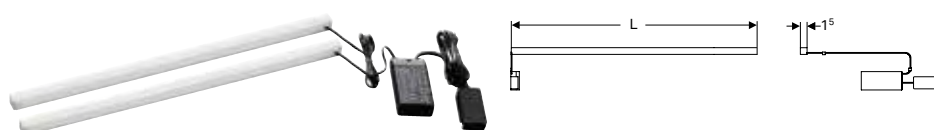

Geberit double light strip for drawer

click & scan

Technical data

Degree of protection	IP21
Nominal voltage	230 V AC
Mains frequency	50 Hz
Operating voltage	12 V DC
Output voltage	12 V DC
Light source energy efficiency class	F
Light colour	4000 K

Scope of delivery

- Set of 2 pieces
- Fastening material

Art. no.	L [cm]	Protection class	Power consumption [W]	Luminous flux [lm]
501470000	47	II	8	896
501550000	55	II	9.5	1064