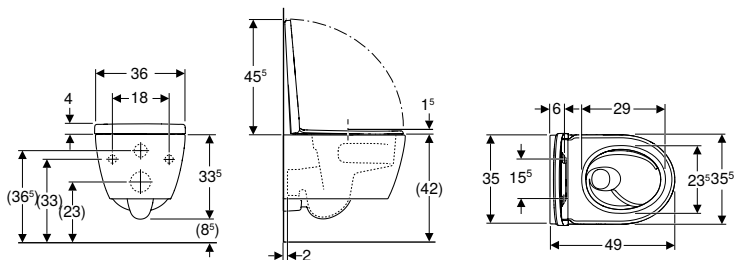

Geberit iCon set of wall-hung WC, washdown, small projection, shrouded, TurboFlush, with WC seat

click & scan

Application purposes

- For concealed cisterns
- Suitable for installation in small bathrooms and guest WCs
- For pressure flushing valves

Technical data

Product material	Vitreous china

Scope of delivery

- WC ceramic appliance
- WC seat
- Fastening material

Characteristics

- Wall-hung
- Washdown WC
- Rimless WC ceramic appliance featuring TurboFlush flush technology
- Easy fastening with Easy Fast Fixing (type EFF3)
- Type 1, full flush volume 6 / 5 / 4 l, in accordance with EN 997
- Quick-release hinges, lockable
- Type 2 in accordance with EN 997
- 4 l flush
- Shrouded
- Hidden fastening
- Small projection
- WC seat made of Duroplast
- Overlapping WC lid
- WC seat with EasyMount hinges

Art. no.	Colour / surface	B [cm]	H [cm]	T [cm]	QuickRelease function	Soft-closing mechanism	Fastening
503.049.JT.1	white / Matt	35.5	33.5	49	Yes, with lockable QuickRelease hinges		yes from above