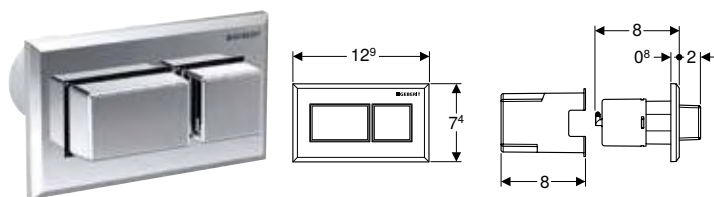

Geberit remote pneumatic flush actuation, for dual flush, for Sigma concealed cistern 8 cm, concealed actuator, protruding

click & scan

Application purposes

- For pneumatic remote flush actuation of Geberit concealed cisterns
- For Sigma concealed cisterns 8 cm
- For Alpha concealed cisterns 8 cm
- For releasing a dual flush
- For solid and drywall construction
- For concealed installation

Characteristics

- Can be combined with Geberit actuator plates for single flush and stop-and-go flush or Geberit cover plate
- Actuator buttons protruding
- Square design

Scope of delivery

- Actuator
- Pneumatic flushing device
- Pneumatic hose, length 2 m
- Conduit pipe, length 1.7 m
- Fastening material

Technical data

Actuation force (N) max.	22 N

Art. no.	Colour / surface	Product material
116.054.21.1	Plate, Button: chrome / glossy	Plastic