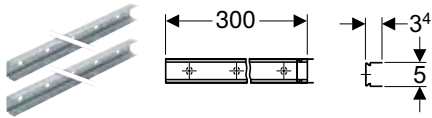

System walls

Support systems

Geberit Duofix system rail

click & scan

Application purposes

- For creating Geberit Duofix system walls
- For mounting on floors, ceilings and walls

Scope of delivery

- Set of 2 pieces

Characteristics

- 2025 range
- Zinc-plated
- Corrosion-resistant
- Inherently stable

Art. no.	B [cm]	H [cm]	T [cm]
111.979.00.1	300	3.4	5

Accessories

- Geberit set of wood screws with dowels → p. 41