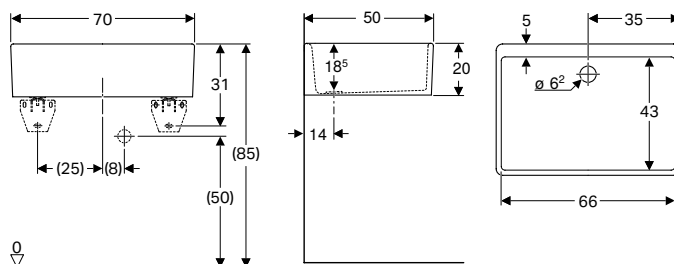

Geberit Publica utility sink without overflow, height 20 cm

click & scan

Application purposes

- For mounting on mounting brackets
- For mounting on wall anchors
- For mounting on washtops
- For pouring out waste water
- For cleaning very dirty objects
- For industry and commerce
- For schools and other educational facilities
- For private areas

Technical data

Product material	Fireclay

Characteristics

- With one bowl
- Without overflow

Scope of delivery

- Utility sink

Art. no.	Colour / surface	Overflow	B [cm]	H [cm]	T [cm]
360070000	white	without	70	20	50

Accessories

- Geberit set of mounting brackets for utility sink → p. 864