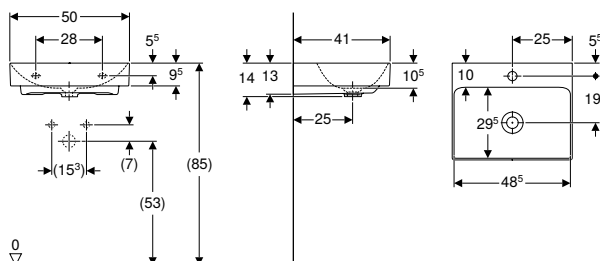

Geberit ONE handrinse basin

click & scan

Technical data

Product material	Fine fireclay

Scope of delivery

- Handrinse basin

Characteristics

- Can be installed with a washbasin cabinet
- Vertical outlet

Art. no.	Colour / surface	Tap hole	Overflow	H [cm]	T [cm]	Fastening points
B / width: 50 cm						
505.020.01.6	white / KeraTect	centred	without	14	41	2
505.021.01.6	white / KeraTect	without	without	14	41	2

To order additionally

- Geberit washbasin connector and trap, space-saving model

Accessories

- Geberit fastening material for washbasin → p. 1035
- Washbasin drain with siphon, valve cover and sleeve, horizontal outlet, for Geberit ONE washbasin, vertical outlet
- Washbasin drain, space-saving model, slim design, with free outlet and valve cover, horizontal outlet, for Geberit ONE washbasin, vertical outlet
- Washbasin drain, space-saving model, slim design, with lever actuation and valve cover, horizontal outlet, for Geberit ONE washbasin, vertical outlet