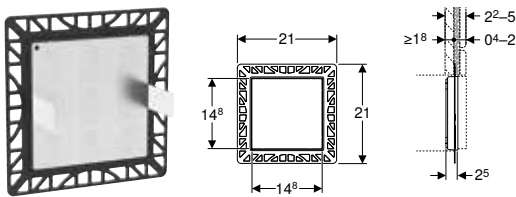

Geberit cover plate, surface-even, for concealed function box

click & scan

Application purposes

- For covering the service opening of Geberit washbasin taps with concealed function box
- For covering the service opening of Geberit installation boxes for Gateway
- For individual bathroom design
- For extensive surface coverings
- For covering thicknesses $\geq$ 18 mm
- Suitable for tile structures of 4–20 mm

Characteristics

- Surface is provided and completed by customer
- Surface-even installation
- Cover plate not suitable for applying plaster
- Not compatible with concealed trap, in Geberit Duofix installation elements

Scope of delivery

- Mounting frame
- Support plate
- Fastening material

Technical data

Product material	Steel / plastic

Art. no.	L [cm]	B [cm]	T [cm]
116.421.00.1	14.8	14.8	2.5