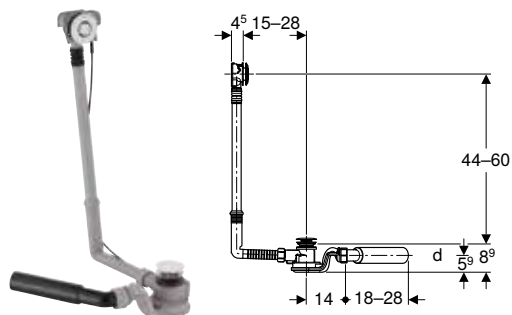

Geberit bathtub drain with push actuation PushControl, d52, height 60 cm, with ready-to-fit-set and connection bend

click & scan

Application purposes

- For bathtubs made of steel, plastic or cast iron
- For custom-size bathtubs
- For bathtubs with valve hole $\varnothing$ 52 mm

Technical data

Overflow discharge rate	0.65 l/s
Depth of water seal (mm)	50 mm

Characteristics

- Quality-monitored in accordance with EN 274-3
- Push actuation aligned with bathtub surface
- With overflow
- Double-sided seals on drain and overflow
- Overflow head with extendible mount can be fastened

Scope of delivery

- Waste outlet
- Trap
- Connection bend 45° made of PE-HD, $\varnothing$ 40 / 50 mm
- Ready-to-fit set
- Protection box
- Fastening material

Art. no.	Colour / surface	DN	d, $\varnothing$ [mm]	Discharge rate [l/s]
150.757.21.6	chrome / Glossy	40	40 / 50	1