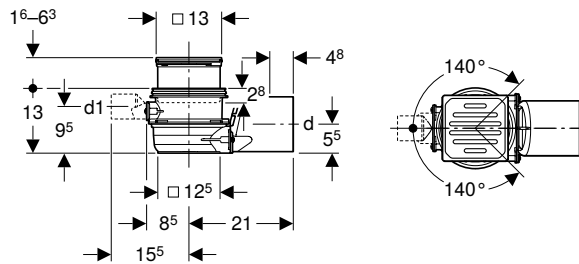

Geberit Varino floor drain, horizontal, d110

click & scan

Application purposes

- For connecting sanitary appliances
- For use inside buildings
- For use as floor drain with horizontal outlet

Technical data

Inlet capacity	0.8 l/s
Discharge rate at 20 mm head of water	1.4 l/s
Discharge rate at 10 mm head of water	0.8 l/s
Depth of water seal (mm)	50 mm
Product material	PE

Characteristics

- Quality-monitored in accordance with EN 1253-3
- Inlet rotatable by 280°
- Inlet closed
- Inlet for connecting one sanitary appliance
- Height-adjustable with extension piece
- Trap insert can be removed without tools
- Shockproof
- Resistant to chemicals
- Load-bearing capacity, class K 3 (3 kN)

Scope of delivery

- Inlet connection piece made of PE-HD, ø 50 mm
- Outlet made of PE-HD, ø 110 mm
- Stainless steel grating
- Trap insert
- Protection box

Art. no.	d, ø [mm]	Discharge rate [l/s]	d1, ø [mm]	L [cm]	H [cm]
388.021.00.1	110	0.8	50	29.5	14.6-19.3

Accessories

- Geberit lockable grating for floor drains 13 x 13 cm → p. 446
- Geberit extension piece for floor drains 13 x 13 cm → p. 445
- Geberit flange for floor drains 13 x 13 cm → p. 445
- Geberit pressing flange attachment for floor drains 13 x 13 cm → p. 445
- Geberit hair trap for Varino floor drain 13 x 13 cm and Varino floor drain 13 x 13 cm → p. 444
- Geberit insert with odour trap, for floor drain 13 x 13 cm → p. 446
- Geberit pressure test plug for Varino floor drain 13 x 13 cm → p. 446
- Geberit installation frame for floor drains → p. 444
- Geberit slotted grating for Varino floor drain 13 x 13 cm, drivable → p. 446