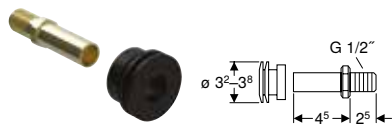

Geberit inlet connection piece for urinals

click & scan

Application purposes

- For pressure flushing valves

Characteristics

- Male thread 1/2"

Technical data

Product material	Brass

Art. no.

521005000