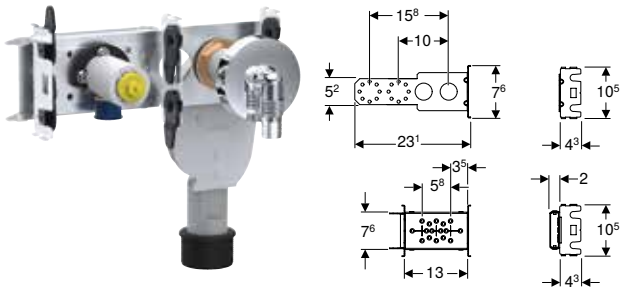

Elements for washing machines and dishwashers

Geberit GIS crossbar for washing machine and dishwasher

click & scan

Application purposes

- For installation in Geberit GIS support systems for prewalls, partition walls or freestanding walls
- For tumble dryers, washing machines or dishwashers

Characteristics

- Infinitely variable height adjustment in Geberit GIS structure
- Crossbar, zinc-plated
- Crossbar with two quick-action fasteners
- Can be mounted vertically and horizontally
- Elbow tap connector and concealed trap can be mounted individually or together

Scope of delivery

- Concealed trap
- Sleeve made of EPDM, $\varnothing$ 40 / 50 mm
- Angled hose connector, $\varnothing$ 19 / 23 mm, chrome-plated
- Wall collar, chrome-plated
- Elbow tap connector Rp 1/2" / R 1/2", compatible with MF
- Sound insulation base
- Insulating sleeve
- Sealing washer
- Protective plug with punching tip
- Fastening material

Art. no.	B [cm]	H [cm]	T [cm]
461.445.00.1	23.1	7.6	4.3