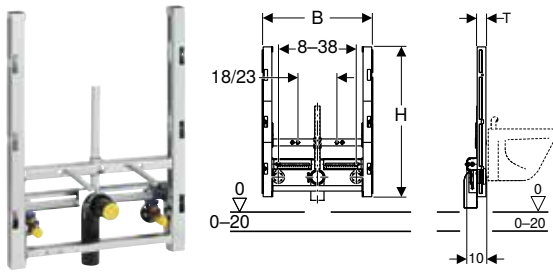

Elements for bidets

Geberit GIS element for bidet, universal

click & scan

Application purposes

- For installation in Geberit GIS support systems for prewalls, partition walls or freestanding walls
- For wall-hung bidets with deck-mounted tap
- For floor constructions 0–20 cm

Characteristics

- Frame, zinc-plated
- Frame with four quick-action fasteners
- Infinitely variable height adjustment in Geberit GIS structure
- Fastening distance for wall-hung bidet 18 or 23 cm
- Height-adjustable bidet fastening
- Fastening for connection bend, height-adjustable and sound-absorbing
- Tap attachments adjustable in width and height

Scope of delivery

- 2 elbow tap connectors Rp 1/2" / R 1/2", compatible with MF
- 2 sealing washers
- 2 sound insulation bases
- 2 insulating sleeves
- 3 protective plugs with punching tip
- Connection bend made of PE-HD, $\varnothing$ 50 mm
- Seal $\varnothing$ 44 / 32 mm
- 2 threaded rods M12
- Fastening material

Art. no.	B [cm]	H [cm]	T [cm]
461.530.00.1	50	69	4