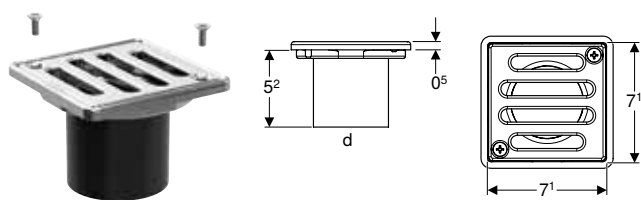

Accessories for shower floor drains

Geberit CleanPoint grating, screwable, 8 x 8 cm with grating frame

click & scan

Application purposes

- For Geberit floor drains for shower, 8 x 8 cm

Technical data

Product material	Stainless steel

Characteristics

- Screwable
- Grating and screws made of stainless steel
- Load-bearing capacity, class K 3 (3 kN)

Art. no.	d, ø [mm]	Nominal width [cm]	L [cm]	B [cm]
154.310.00.1	50	8	8	8