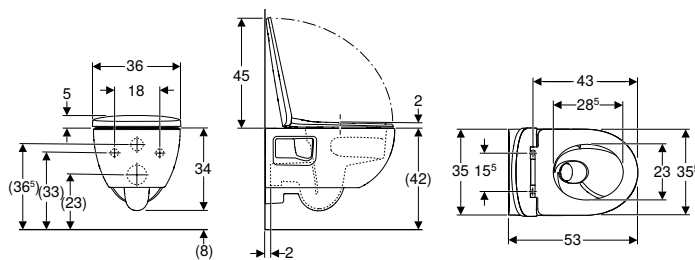

New

Geberit Selnova set of wall-hung WC, washdown, semi-shrouded, TurboFlush, with WC seat

click & scan

Application purposes

- For concealed cisterns

Technical data

Product material	Vitreous china

Scope of delivery

- WC ceramic appliance
- WC seat

Characteristics

- Wall-hung
- Washdown WC
- Rimless WC ceramic appliance featuring TurboFlush flush technology
- Visible fastening
- Type 1, full flush volume 6 / 5 / 4 l, in accordance with EN 997
- 4 l flush
- WC seat made of Duroplast
- Overlapping WC lid

Art. no.	Colour / surface	B [cm]	H [cm]	T [cm]	QuickRelease function	Soft-closing mechanism	Hinge material
503.160.00.1	white	35.5	34	53	Yes, with QuickRelease hinges	yes	Brass chrome-plated

Available as of April 2026