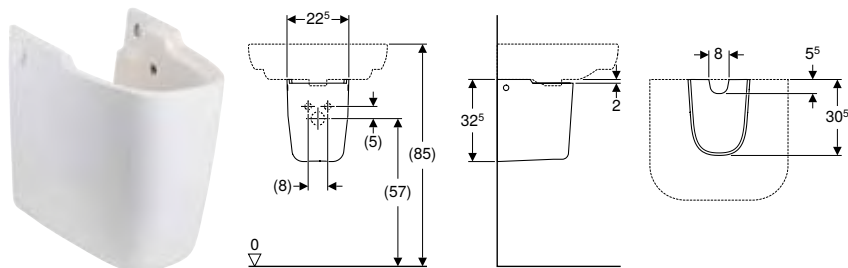

- Geberit Smyle handrinse basin, square design, asymmetrical overflow → p. 668

Geberit Smyle half pedestal

click & scan

Application purposes

- For washbasins with a width of 55 cm or more

Technical data

Product material	Vitreous china
------------------	----------------