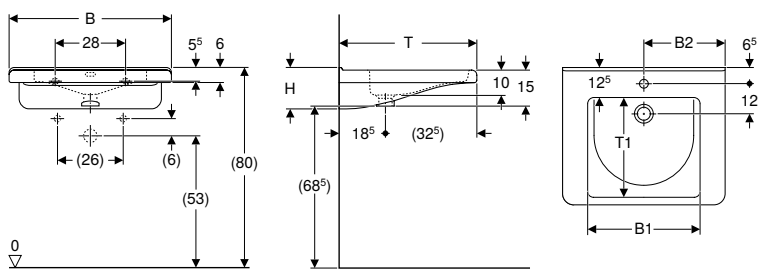

Geberit Selnova Comfort washbasin, square design, barrier-free

click & scan

Application purposes

- Suitable for use by wheelchair users

Technical data

Product material	Vitreous china

Scope of delivery

- Washbasin

Characteristics

- Square design
- Ergonomically shaped front
- Ergonomically shaped arm supports
- Integrated grip rail
- Shallow bowl
- Inner basin with two levels for partial filling
- Raised edge for fixing a mirror directly on top

Art. no.	Colour / surface	Tap hole	Overflow	B1	B2	H	T	T1
				[cm]	[cm]	[cm]	[cm]	[cm]

B / width: 55 cm

500.785.00.1	white	centred	visible, symmetrical	42	27.5	15.5	52.5	37.5
500.786.00.1	white	centred	without	42	27.5	15.5	52.5	37.5
500.787.01.1	white	without	without	42		15.5	52.5	37.5