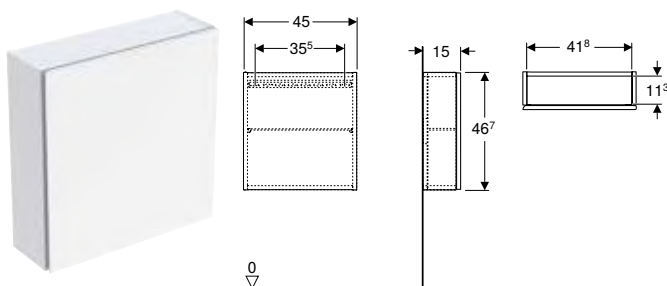

Geberit high-level cabinet, square, with one door

click & scan

Application purposes

- For Geberit ONE, Acanto and iCon series

Technical data

Product material	High-compressed three-layer chipboard

Scope of delivery

- High-level cabinet
- Glass shelf
- Fastening material

Characteristics

- FSC™ C134279 certified
- Wall-hung
- With one door
- Door with soft closing
- Opening with recessed handle or push-to-open mechanism
- Movable glass shelf
- Hinge side left or right
- Moisture-resistant
- Delivered preassembled