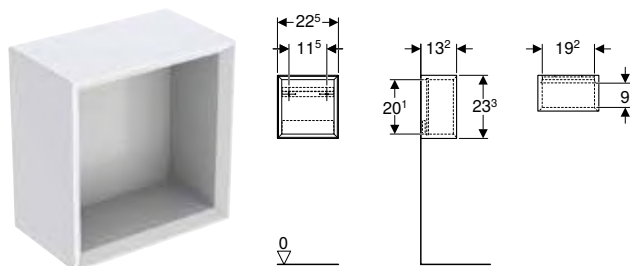

Geberit wall box, square

click & scan

Application purposes

- For Geberit ONE, Acanto and iCon series

Technical data

Product material	High-compressed three-layer chipboard

Characteristics

- FSC™ C134279 certified
- Wall-hung
- Hidden fastening
- Moisture-resistant
- Delivered preassembled

Scope of delivery

- High-level cabinet
- Fastening material

Art. no.	Colour / surface	H [cm]	T [cm]
B / width: 22.5 cm			
502.321.01.1	white / high-gloss coated	23.3	13.2
502.321.01.3 *	white / matt coated	23.3	13.2
502.321.JH.1	oak / wood-textured melamine	23.3	13.2
502.321.JK.1	lava / matt coated	23.3	13.2
502.321.JL.1 *	sand grey / high-gloss coated	23.3	13.2
502.321.JR.1 *	hickory / wood-textured melamine	23.3	13.2

* Order-based production