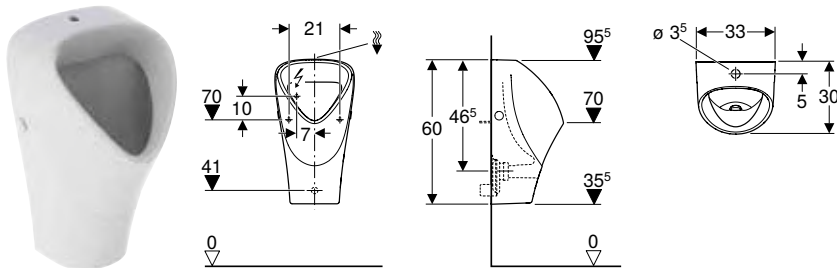

Geberit Selnova urinal, trigonal, inlet from the top, outlet to the rear or downwards

click & scan

Application purposes

- For operating with automatic, water-saving flush
- For exposed urinal flush controls

Technical data

Flush volume small, adjustment range	1 l
Product material	Vitreous china

Characteristics

- Wall-hung
- With flush rim
- Hidden trap
- Hidden fastening
- Fulfils requirements in accordance with EN 13407

Scope of delivery

- Urinal ceramic

Art. no.	Colour / surface	B [cm]	H [cm]	T [cm]	Outlet
501.676.00.1	white	33	60	30	to the rear

To order additionally

- Geberit fastening material for urinal, Kerafix → p. 973