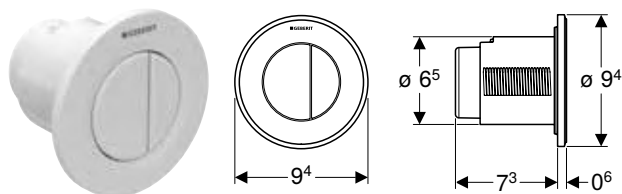

Geberit Type 01 remote flush actuation, round, pneumatic, dual flush, for Sigma concealed cistern 8 cm, concealed actuator

click & scan

Application purposes

- For pneumatic remote flush actuation of Geberit concealed cisterns
- For dual flush
- For solid and drywall construction
- For concealed installation
- For Sigma concealed cisterns 8 cm
- For Alpha concealed cisterns 8 cm

Characteristics

- Round design
- Can be combined with Geberit actuator plates for single flush and stop-and-go flush or Geberit cover plate

Scope of delivery

- Actuator
- Pneumatic flushing device
- Pneumatic hose, length 2 m
- Conduit pipe, length 1.7 m
- Flush-mounting box with protection cover
- Fastening material

Technical data

Actuation force (N) max.	25 N

Art. no.	Colour / surface	Product material
116.043.11.1	white	Plastic
116.043.21.1	chrome / glossy	Plastic
116.043.JQ.1	chrome / matt, easy-to-clean coated	Plastic