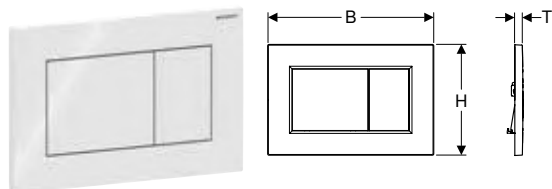

Accessories

- Geberit DuoFresh module with automatic actuation, for Sigma concealed cistern 12 cm → p. 193
- Geberit DuoFresh module with manual actuation, for Sigma concealed cistern 12 cm → p. 194
- Geberit DuoFresh module with automatic actuation, for Sigma concealed cistern 8 cm → p. 194
- Geberit DuoFresh module with manual actuation, for Sigma concealed cistern 8 cm → p. 195
- Geberit extension set for Sigma, Omega and Kappa concealed cisterns → p. 206

Geberit Sigma01 actuator plate, square, dual flush

click & scan

Application purposes

- For flush actuation with Sigma concealed cisterns

Technical data

Actuation force (N) max.	20 N

Characteristics

- Front actuation
- Sound-absorbing actuator rods, tool-free fast adjustment

Scope of delivery

- Mounting frame
- 2 distance bolts
- 2 actuator rods

Art. no.	Colour / surface	Product material	B [cm]	H [cm]	T [cm]
115.660.11.1	Plate, Button: white / glossy	Plastic	24.6	16.4	1.3
115.660.21.1	Plate, Button: chrome / glossy	Plastic	24.6	16.4	1.3
115.660.DW.1	Plate, Button: black / glossy	Plastic	24.6	16.4	1.3
115.660.JQ.1	Plate, Button: chrome / matt, easy-to-clean coated	Plastic	24.6	16.4	1.3

Accessories

- Geberit DuoFresh module with automatic actuation, for Sigma concealed cistern 12 cm → p. 193
- Geberit DuoFresh module with manual actuation, for Sigma concealed cistern 12 cm → p. 194
- Geberit DuoFresh module with automatic actuation, for Sigma concealed cistern 8 cm → p. 194
- Geberit DuoFresh module with manual actuation, for Sigma concealed cistern 8 cm → p. 195
- Geberit extension set for Sigma, Omega and Kappa concealed cisterns → p. 206