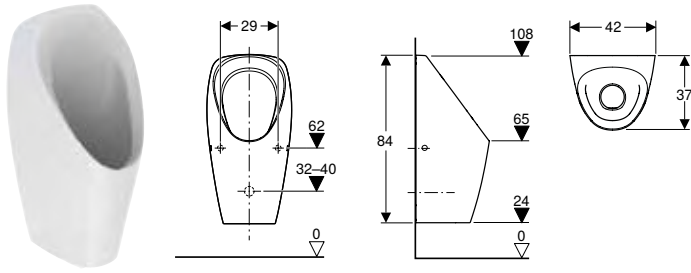

Urinals

Urinals, waterless operation
Without lid

Geberit Tamina urinal, waterless

click & scan

Application purposes

- For operating without water
- For Geberit installation elements for waterless urinals
- For covering existing connections in renovations

Technical data

Product material	Vitreous china

Characteristics

- Wall-hung
- Rimless
- Trap can be replaced from top, without removing ceramic appliance
- Trap adapter can be height-adjusted without tools
- Drainage system can be cleaned without removing ceramic appliance

Scope of delivery

- Fastening material
- Hybrid trap
- Drain strainer
- Drain assembly

Art. no.	Colour / surface	B [cm]	H [cm]	T [cm]	Outlet
116.141.00.1	white	42	84	37	to the rear

Accessories

- Geberit wall fixing, complete, for drywall construction → p. 973