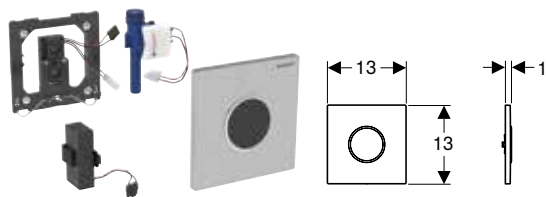

Geberit urinal flush control with electronic flush actuation, battery operation, Type 10 cover plate, round

click & scan

Application purposes

- For automatic flush actuation of urinals

Technical data

Battery type	Alkaline (1.5 V AA)
Service life, supplied battery	2 years
Degree of protection	IP45
Operating voltage	3 V DC
Flow pressure	1–8 bar
Water test pressure max.	16 bar
Test pressure air / inert gas max.	3 bar
Flow rate at 100 kPa / 1 bar without flow limiter	0.3 l/s
Flow rate at 100 kPa / 1 bar with flow limiter	0.18 l/s
Interval flush time, factory setting	5 s
Detection time, factory setting	7 s
Flush time, adjustment range	1–15 s
Flush time, factory setting	7 s

Characteristics

- Cover plate with securing bar
- Water-saving hybrid mode can be set
- Adjustable interval flush
- Preflush can be set
- Functions can be set and queried with the Geberit Service Handy
- Device settings and operation with mobile device via integrated Bluetooth® interface
- Compatible with Geberit Control App
- Wired networkable with Geberit gateway via GEBUS converter
- Wirelessly connectable with Geberit Gateway via Bluetooth®
- Compatible with Geberit Connect
- Warning when the battery is low
- Valve-closing function when battery is flat
- Flush volume can be reduced to 0.5 l per flush with regulating screw of installation set
- Tap group II in accordance with DIN 4109
- Components in contact with drinking water lead-free

Scope of delivery

- Type 10 cover plate with IR window
- Infrared control, premounted on mounting frame
- Solenoid valve
- Battery compartment
- 2 alkaline manganese batteries type AA 1.5 V
- Fastening material

Art. no.	Colour / surface	Product material	Power consumption [W]
116.035.16.1	Plate: black matt / easy-to-clean coated Design ring/-s: black matt / glossy	Stainless steel	≤ 0.5
116.035.DW.1	Plate: black / glossy Design ring/-s: black matt / matt	Stainless steel	≤ 0.5
116.035.JQ.1	Plate: chrome / matt, easy-to-clean coated Design ring/-s: chrome / glossy	Die-cast zinc	≤ 0.5
116.035.KH.1	Plate: chrome / glossy Design ring/-s: chrome / matt	Die-cast zinc	≤ 0.5
116.035.KJ.1	Plate: white alpine / glossy Design ring/-s: chrome / glossy	Die-cast zinc	≤ 0.5
116.035.KK.1	Plate: white alpine / glossy Design ring/-s: gold-coloured / glossy	Die-cast zinc	≤ 0.5
116.035.KM.1	Plate: black / glossy Design ring/-s: chrome / glossy	Die-cast zinc	≤ 0.5
116.035.SN.1	Plate: brushed, easy-to-clean coated Design ring: polished	Stainless steel	≤ 0.5

Can be combined with