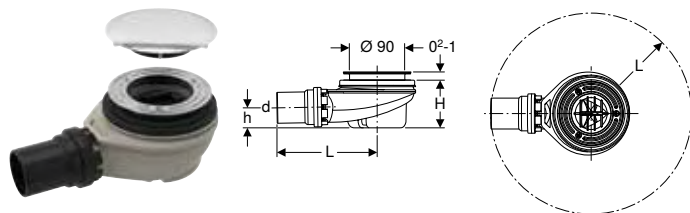

Drain assemblies for shower trays, d90

With drain covers

Geberit shower drain d90, with drain cover, depth of water seal 50 mm, outlet made of PE

click & scan

Application purposes

- For shower trays with valve hole $\varnothing$ 90 mm
- For shower trays without overflow
- For use as floor drain with horizontal outlet

Technical data

Depth of water seal (mm)	50 mm

Characteristics

- Quality-monitored in accordance with EN 274-3
- Dip tube can be dismantled
- Removable trap cup

Scope of delivery

- Drain cover
- Trap
- Comb insert
- Fastening material

Art. no.	Colour / surface	DN	Straight connector	d, $\varnothing$ [mm]	L [cm]	H [cm]	h [cm]
150.551.21.1	chrome / Glossy	50	PE-HD	50	16.3	7.8	3.3
150.552.21.1	chrome / Glossy	40	PE-HD	40	16.3	7.8	3.3