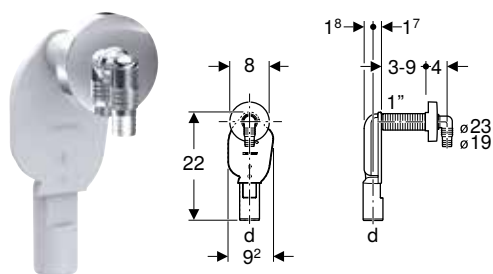

Concealed traps

Geberit concealed trap for devices, with one connection

click & scan

Application purposes

- For covered installation
- For connecting washing machines or dishwashers

Technical data

Depth of water seal (mm)	50 mm
Product material	Plastic

Scope of delivery

- Trap made of PP
- Wall collar
- Angled hose connector, $\varnothing$ 19 / 23 mm
- Thread protection

Art. no.	Colour / surface	d, $\varnothing$ [mm]	Discharge rate [l/s]
152.234.21.1	chrome / Glossy	40	0.6