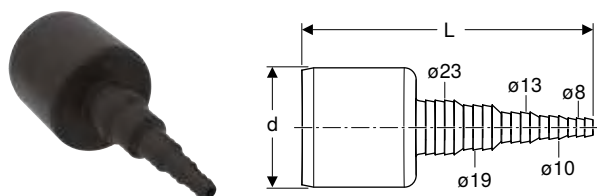

Geberit adapter for hose connection for devices

click & scan

Application purposes

- For connecting drain hoses with PE-HD outlet pipes

Technical data

Product material	PE-HD

Art. no.	Colour / surface	DN	d, $\varnothing$ [mm]	L [cm]
152.910.16.1	black	50	50	12.3