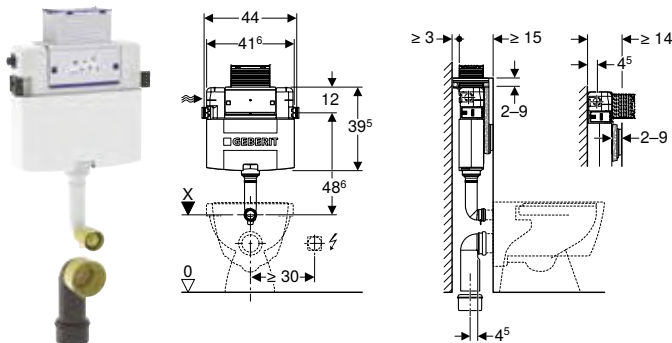

Art. no.	B [cm]	H [cm]	T [cm]
109.043.00.1	44	39.5	12

- Actuator plate has to be ordered separately

Geberit Omega concealed cistern 12 cm, 6 / 3 litres, installation height 98 cm

click & scan

Application purposes