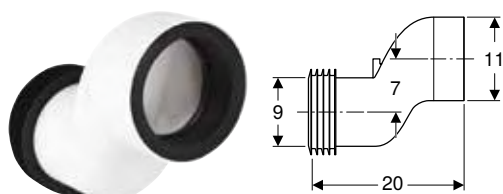

Geberit straight connector set for wall-hung WC, stepped by 7 cm

click & scan

Application purposes

- For compensating the offset between WC connections and wall drains

Scope of delivery

- Straight connector made of PP, $\varnothing$ 90 mm
- 2 sleeves made of EPDM, $\varnothing$ 90 / 110 mm

Art. no.	DN	d, $\varnothing$ [mm]
131.108.11.1	90	90