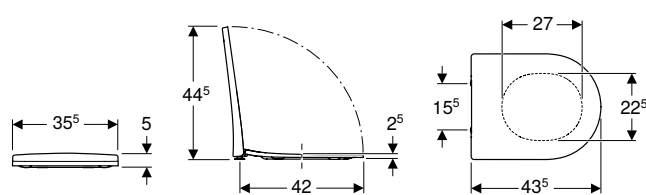

WC seats

Geberit Acanto WC seat

click & scan

Technical data

Product material	Duroplast
Fastening distance	15.5 cm

Characteristics

- Overlapping WC lid
- Narrow design
- Antibacterial

Art. no.	Colour / surface	B [cm]	H [cm]	T [cm]	QuickRelease function	Soft-closing mechanism	Fastening	Hinge material
500.605.01.2	white / glossy	35.5	5	43.5	Yes, with QuickRelease hinges	yes	from above	Brass chrome-plated
500.660.01.2	white / glossy	35.5	5	43.5	no	yes	from above	Brass chrome-plated

Can be combined with

- Geberit Acanto floor-standing WC, washdown, raised, back-to-wall, shrouded, Rimfree → p. 582