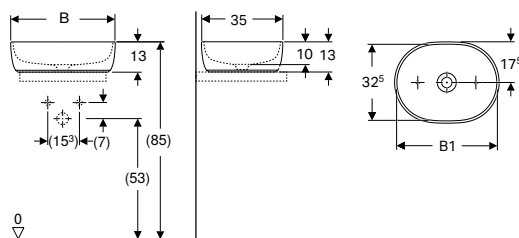

Geberit Aniara lay-on washbasin, elliptic

click & scan

Technical data

Product material	Fine stoneware

Scope of delivery

- Lay-on washbasin
- Fastening material

Art. no.	Colour / surface	Tap hole	Overflow	B [cm]	B1 [cm]	H [cm]	T [cm]
510.057.00.1	white	without	without	45	42.5	13	35
510.058.00.1	white	without	without	55	52.5	13	35

Available as of December 2026

Can be combined with

- Geberit Aniara cabinet for washbasin, with two drawers → p. 657