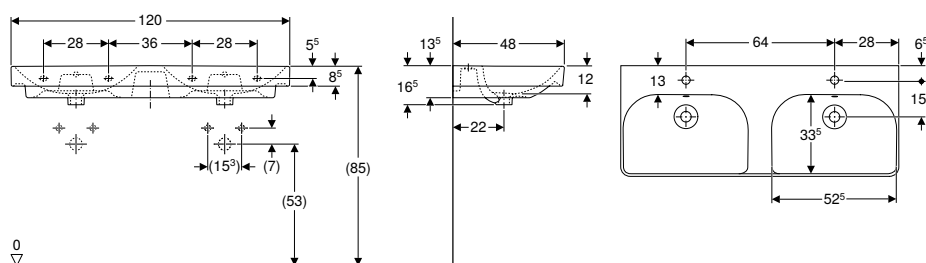

Double washbasins

Geberit Smyle double washbasin, square design

Technical data

Product material	Vitreous china

Characteristics

- Can be installed with a washbasin cabinet
- Can be combined with half pedestal

Art. no.	Colour / surface	Tap hole	Overflow	Cabinet width [cm]	H [cm]	T [cm]
B / width: 120 cm						
500.223.01.1	white	centred	visible, symmetrical	118.4	16.5	48
500.224.01.1	white	without	visible, symmetrical	118.4	16.5	48

Can be combined with

- Geberit Smyle cabinet for double washbasin, square design, with two drawers → p. 679
- Geberit Smyle half pedestal → p. 671