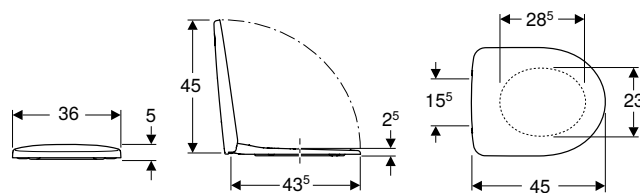

Geberit Selnova WC seat, fastening from above

click & scan

Technical data

Product material	Duroplast
Fastening distance	15.5 cm

Scope of delivery

- WC seat

Characteristics

- Overlapping WC lid
- Hinges made of metal

Art. no.	Colour / surface	B [cm]	H [cm]	T [cm]	QuickRelease function	Soft-closing mechanism	Fastening	Hinge material
500.333.01.1	white / glossy	36	5	45	no	yes	from above	Brass chrome-plated
500.335.01.1	white / glossy	36	5	45	Yes, with QuickRelease hinges	yes	from above	Brass chrome-plated
500.337.01.1	white / glossy	36	5	45	no	no	from above	Stainless steel

Can be combined with

- Geberit Selnova Compact wall-hung WC, washdown, small projection, Rimfree → p. 765
- Geberit Selnova wall-hung WC, Premium, washdown, shrouded, Rimfree → p. 738
- Geberit Selnova wall-hung WC, Premium, washdown, raised, shrouded, Rimfree → p. 741
- Geberit Selnova wall-hung WC, Premium, washdown, semi-shrouded, Rimfree → p. 738
- Geberit Selnova wall-hung WC, washdown, Rimfree → p. 739
- Geberit Selnova wall-hung WC, washdown → p. 740
- Geberit Selnova floor-standing WC, washdown, back-to-wall, horizontal or vertical outlet, semi-shrouded, Rimfree → p. 744
- Geberit Selnova floor-standing WC, washdown, back-to-wall, horizontal outlet, semi-shrouded → p. 745
- Geberit Selnova floor-standing WC, washdown, horizontal outlet, semi-shrouded, Rimfree → p. 744
- Geberit Selnova floor-standing WC for close-coupled exposed cistern, washdown, horizontal outlet, semi-shrouded → p. 748
- Geberit Selnova floor-standing WC for close-coupled exposed cistern, washdown, horizontal outlet, semi-shrouded, Rimfree → p. 746
- Geberit Selnova floor-standing WC for close-coupled exposed cistern, washdown, horizontal outlet, Rimfree → p. 749
- Geberit Selnova floor-standing WC for close-coupled exposed cistern, washdown, vertical outlet, semi-shrouded → p. 748
- Geberit Selnova floor-standing WC for close-coupled exposed cistern, washdown, horizontal outlet → p. 750
- Geberit Selnova floor-standing WC for close-coupled exposed cistern, washdown, vertical outlet → p. 750