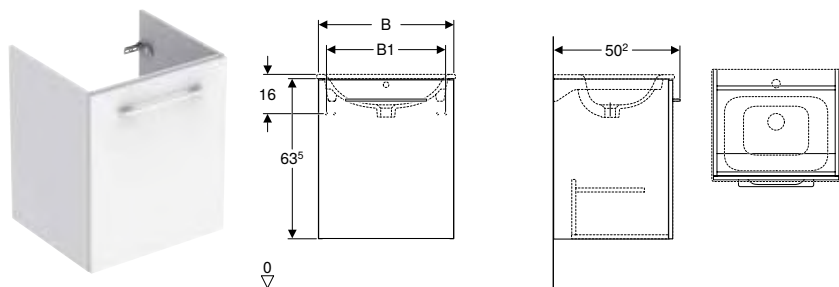

Accessories

- Accessory overview – Geberit Selnova Square bathroom furniture → p. 707

Geberit Selnova Square cabinet for vanity basin, slim rim, with one door

click & scan

Technical data

Product material	High-compressed three-layer chipboard
------------------	---------------------------------------