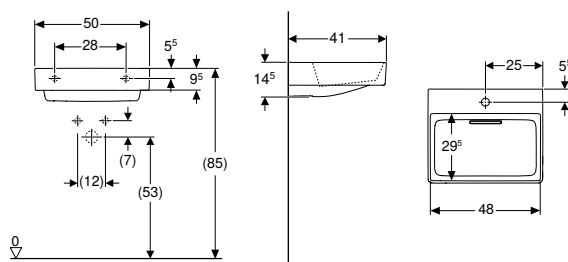

Handrinse basins

Geberit ONE handrinse basin CleanDrain

click & scan

Technical data

Product material	Fine fireclay

Scope of delivery

- Handrinse basin
- Drain cover with comb insert, magnetic fixing
- Geberit washbasin connector and trap, space-saving model

Characteristics

- Can be installed with a washbasin cabinet
- Horizontal outlet
- Hidden overflow function
- Actuation using tie rod
- With integrated hair trap
- Hygienic with optimum flow behaviour
- According to recommendation in line with SINTEF

Art. no.	Colour / surface	Tap hole	Overflow	Cabinet width [cm]	H [cm]	T [cm]	Fastening points
B / width: 50 cm							
505.018.00.1	Washbasin: white / KeraTect Cover: white / powder-coated	without	without	50	14.5	41	2
505.019.00.1	Washbasin: white / KeraTect Cover: white / powder-coated	centred	without	50	14.5	41	2

Accessories

- Geberit fastening material for washbasin → p. 1035
- Geberit ONE drain cover with comb insert, magnetic fixing → p. 478