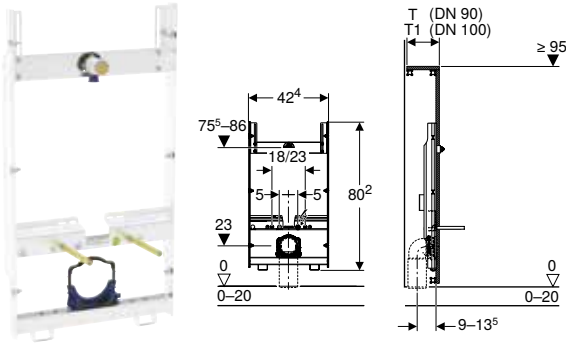

Geberit GIS element for wall-hung WC with close-coupled exposed cistern, 95 cm

click & scan

Application purposes

- For installation in Geberit GIS support systems for prewalls, partition walls or freestanding walls
- Suitable for barrier-free construction
- For floor constructions 0–20 cm
- For wall-hung WCs
- For mounting of close-coupled WCs

Technical data

Product material	Steel
Height-adjustable	Yes

Characteristics

- 2025 range
- Frame, zinc-plated
- Frame with four quick-action fasteners
- Infinitely variable height adjustment in Geberit GIS structure
- Frame for wall-hung WCs with connection dimensions as per EN 33 and projection up to 70 cm
- Connection bend can be mounted without tools at different depths, adjustable range 45 mm
- Tap crossbar height-adjustable

Scope of delivery

- Elbow tap connector Rp 1/2" / R 1/2", compatible with MF
- Sealing washer
- Fastening and protection material

Art. no.	B [cm]	H [cm]	T [cm]	T1 [cm]
461.206.00.2	42.4	80.2	16.5	18.5

Accessories

- Accessory overview – Geberit GIS elements for WCs → p. 110