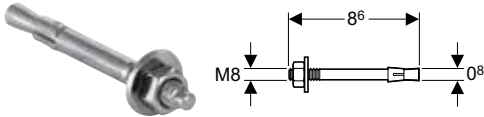

Scope of delivery

- Screw M6

Characteristics

- Zinc-plated

Art. no.

465.029.00.1

Geberit heavy-duty dowel

click & scan