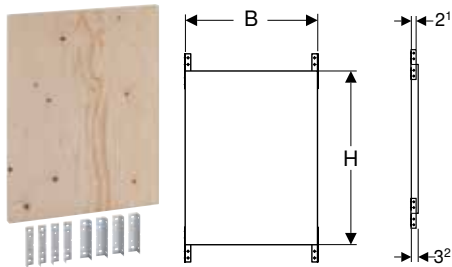

Geberit Duofix mounting plate, universal

click & scan

Application purposes

- For drywall construction
- For installation in part or room-height Geberit Duofix system walls
- Suitable for barrier-free construction
- For fastening support handles
- For fastening urinal divisions, shower partition walls and wall cabinets
- For sliding bracket fastenings
- For fastening supply lines
- For discharge pipes up to $\varnothing$ 110 mm (DN 100)

Scope of delivery

- 8 fixing brackets
- Fastening material

Characteristics

- Mounting plate made of veneered wood, waterproof bonded
- Building material class B2 in accordance with DIN 4102-1, resp. class D-s2, d0 in accordance with EN 13501-3
- Formaldehyde release class A in accordance with EN 1084, resp. Class E 1 according to EN 13936
- Can be divided into two smaller mounting plates

Art. no.	B [cm]	H [cm]
111.858.00.1	50	65