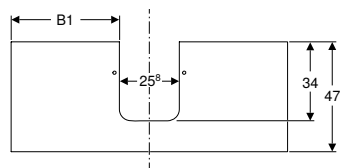

Mix & Match

Geberit ONE washtop with cutout, stoneware, for lay-on washbasin, bowl shape

click & scan

Application purposes

- For mounting on a Geberit ONE, Acanto, iCon washbasin cabinet

Technical data

Product material	Fine stoneware

Characteristics

- Scratchproof
- Moisture-resistant

Scope of delivery

- Washtop
- Fastening material

Art. no.	Colour / surface	Mix & Match	Section	B1 [cm]	H [cm]	T [cm]
B / width: 119 cm						
505.105.00.1 *	white marble look / matt	Yes	centred	46.6	2	47.3
505.105.00.2 *	black marble look / matt	Yes	centred	46.6	2	47.3
505.125.00.1 *	white marble look / matt	Yes	left	22.3	2	47.3
505.125.00.2 *	black marble look / matt	Yes	left	22.3	2	47.3
505.145.00.1 *	white marble look / matt	Yes	right	70.9	2	47.3
505.145.00.2 *	black marble look / matt	Yes	right	70.9	2	47.3
505.175.00.1 *	white marble look / matt	Yes	left and right	17.6	2	47.3
505.175.00.2 *	black marble look / matt	Yes	left and right	17.6	2	47.3

* Order-based production

To order additionally

- Geberit ONE lay-on washbasin, bowl shape → p. 475
- Geberit ONE lay-on washbasin, bowl shape, CleanDrain → p. 474

- A Geberit washbasin connector, space-saving model is required for the installation of the base cabinet. See assortment overview washbasin series or online catalogue, washbasin accessories
- Mix & Match: Articles of the same width can be freely combined in the Geberit ONE, Acanto and iCon series