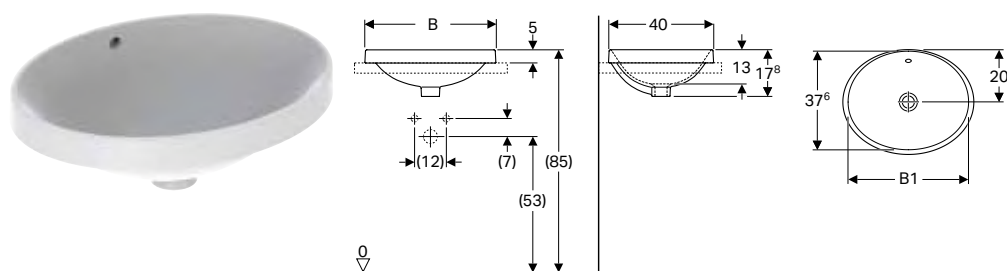

Geberit VariForm countertop washbasin, oval

click & scan

Application purposes

- For mounting in washtops from above

Technical data

Product material	Vitreous china

Characteristics

- Oval
- Easy to mount thanks to provided cutout template

Scope of delivery

- Template

Art. no.	Colour / surface	Tap hole	Overflow	B1 [cm]	H [cm]	T [cm]

B / width: 50 cm

500.708.01.2	white	without	visible, symmetrical	46	17.8	40
500.710.01.2*	white	without	without	46	17.8	40

B / width: 55 cm

500.716.01.2	white	without	visible, symmetrical	53	17.8	40
500.718.01.2*	white	without	without	53	17.8	40

* Order-based production

Accessories

- Geberit waste outlet with free outlet and valve cover
- Geberit waste outlet with free outlet, screen