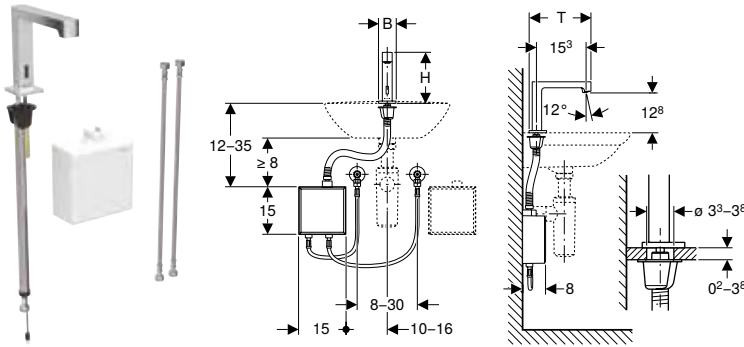

Taps

Washbasin taps
Deck-mounted, mains operation

Geberit Brenta washbasin tap, deck-mounted, mains operation, with exposed function box

click & scan

Application purposes

- For installation in washbasins or washtops
- For connecting cold and hot water (only for model with mixer or thermostatic mixer)
- For connecting cold or mixed water (only for model without mixer)
- Suitable for use with stainless steel sinks
- Model without mixer suitable for combination with continuous flow heater, see technical data sheet "Washbasin taps with continuous flow heaters"

Technical data

Degree of protection	IPX4
Nominal voltage	110–240 V AC
Mains frequency	50–60 Hz
Operating voltage	4.5 V DC
Cable length	1 m
Operating pressure	0.5–10 bar
Recommended operating pressure with thermostatic mixer	0.5–5 bar
Recommended operating pressure with thermostatic mixer	50–500 kPa
Differentiated pressure CW/WW max.	1.5 bar
Water test pressure max.	16 bar
Test pressure air / inert gas max.	3 bar
Ambient temperature	1–40 °C
Storage temperature	-20 – +70 °C
Water temperature, adjustment range with thermostatic mixer	20–42 °C
Water temperature short-term max.	90 °C
Flow rate at 300 kPa / 3 bar	5 l/min
Interval flush time, factory setting	5 s
Product material	Brass / plastic

Characteristics

- Tap group I in accordance with DIN 4109
- Infrared user detection
- Vandal-resistant
- Temperature presetting via mixer (only for models with mixer or thermostatic mixer)
- Not possible to set just hot water or just cold water (only for model with mixer or thermostatic mixer)
- Thermostat according to EN 1111 (only for model with thermostatic mixer)
- Scald protection by limiting the water temperature to 42 °C (only for models with thermostatic mixer)
- Thermal disinfection according to DVGW W 551 possible
- Functions can be set and queried with the Geberit Service Handy
- Device settings and operation with mobile device via integrated Bluetooth® interface
- Compatible with Geberit Control App
- Wired networkable with Geberit gateway via GEBUS converter
- Wirelessly connectable with Geberit Gateway via Bluetooth®
- Compatible with Geberit Connect
- With integrated check valve
- Functional unit with built-in basket filters

Scope of delivery

- Washbasin tap with IR sensor and connection hose
- Exposed function box with control electronics, functional unit and power supply unit
- Reinforced braided hoses 3/8"
- Tap aerator key
- Fastening material