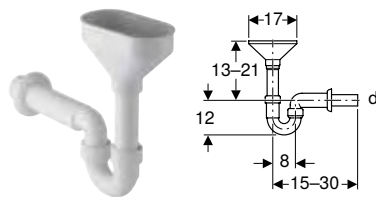

Drain assemblies for devices

P-traps

Geberit P-traps for devices, with oval inlet funnel

click & scan

Application purposes

- For residual water connections

Technical data

Depth of water seal (mm)	50 mm
Product material	PP

Characteristics

- Quality-monitored in accordance with EN 274-3
- Horizontal outlet

Scope of delivery

- Inlet funnel
- Wall collar
- Screen

Art. no.	Colour / surface	d, $\varnothing$ [mm]	h [cm]
152.392.11.1	white alpine	40	13-21
152.393.11.1	white alpine	50	13-21