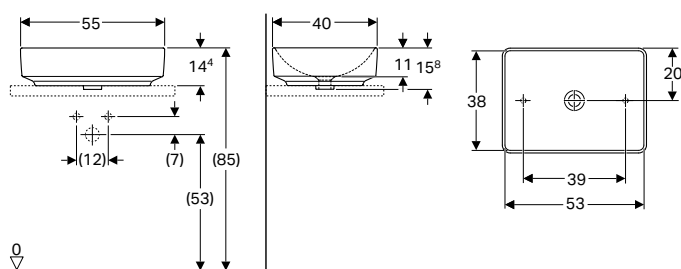

Geberit VariForm lay-on washbasin, rectangular

click & scan

Application purposes

- For mounting on washtops

Technical data

Product material	Fine fireclay

Characteristics

- Rectangular
- Easy to mount thanks to provided cutout template
- Can be installed with a washbasin cabinet

Scope of delivery

- Fastening material
- Template

Art. no.	Colour / surface	Tap hole	Overflow	H [cm]	T [cm]
B / width: 55 cm					
500.779.01.2	white	without	without	15.8	40

Accessories

- Geberit waste outlet with free outlet and valve cover
- Geberit waste outlet with free outlet, screen