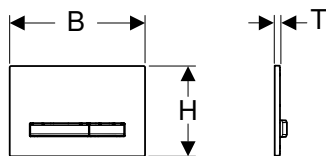

Geberit Sigma50 actuator plate, square, dual flush, metal colour chrome-plated

click & scan

Application purposes

- For flush actuation with Sigma concealed cisterns

Technical data

Actuation force (N) max.	20 N

Characteristics

- Front actuation
- Easy-to-clean coated actuator buttons
- Sound-absorbing actuator rods, tool-free fast adjustment

Scope of delivery

- Mounting frame
- 2 distance bolts
- 2 actuator rods

Art. no.	Colour / surface	Product material	B	H	T
			[cm]	[cm]	[cm]
115.788.00.2	Base plate: chrome / glossy Cover plate: customised Button: chrome / brushed, easy-to-clean coated	Die-cast zinc	24.6	16.4	1
115.788.11.2	Base plate: chrome / glossy Cover plate: white / glossy Button: chrome / brushed, easy-to-clean coated	Die-cast zinc / plastic	24.6	16.4	1.3
115.788.21.2	Base plate, Cover plate: chrome / glossy Button: chrome / brushed, easy-to-clean coated	Die-cast zinc / brass	24.6	16.4	1.2
115.788.DW.2	Base plate: chrome / glossy Cover plate: black / glossy Button: chrome / brushed, easy-to-clean coated	Die-cast zinc / plastic	24.6	16.4	1.3
115.788.GH.2	Base plate, Cover plate, Button: chrome / brushed, easy-to-clean coated	Die-cast zinc / brass	24.6	16.4	1.2
115.788.JK.2	Base plate: chrome / glossy Cover plate: lava / glossy glass Button: chrome / brushed, easy-to-clean coated	Die-cast zinc / glass	24.6	16.4	1.4
115.788.JL.2	Base plate: chrome / glossy Cover plate: sand grey / glossy glass Button: chrome / brushed, easy-to-clean coated	Die-cast zinc / glass	24.6	16.4	1.4
115.788.JM.2	Base plate: chrome / glossy Cover plate: Mustang slate Button: chrome / brushed, easy-to-clean coated	Die-cast zinc / slate (natural product)	24.6	16.4	1.4
115.788.JV.2	Base plate: chrome / glossy Cover plate: concrete look Button: chrome / brushed, easy-to-clean coated	Die-cast zinc / ceramic	24.6	16.4	1.4
115.788.JX.2	Base plate: chrome / glossy Cover plate: black walnut Button: chrome / brushed, easy-to-clean coated	Die-cast zinc / wood (natural product)	24.6	16.4	1.4
115.788.SD.2	Base plate: chrome / glossy Cover plate: reflective smoked glass Button: chrome / brushed, easy-to-clean coated	Die-cast zinc / glass	24.6	16.4	1.4

Accessories

- Geberit extension set for Sigma, Omega and Kappa concealed cisterns → p. 206
- Geberit DuoFresh module with automatic actuation, for Sigma concealed cistern 12 cm → p. 193
- Geberit DuoFresh module with manual actuation, for Sigma concealed cistern 12 cm → p. 194
- Geberit DuoFresh module with automatic actuation, for Sigma concealed cistern 8 cm → p. 194
- Geberit DuoFresh module with manual actuation, for Sigma concealed cistern 8 cm → p. 195

- The colour and structure of natural products may vary
- Lead time: 6 weeks for art. nos. 115.788.JV.2 and 115.788.JX.2