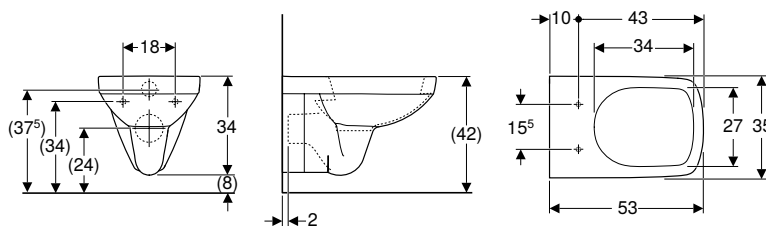

Geberit Selnova Square wall-hung WC, square, washdown

Application purposes

- For concealed cisterns
- For pressure flushing valves

Technical data

Product material	Vitreous china

Characteristics

- Wall-hung
- Washdown WC
- With flush rim
- Type 1, full flush volume 6 / 4 l, in accordance with EN 997
- Type 2 in accordance with EN 997
- 4 l flush

Scope of delivery

- WC ceramic appliance

Art. no.	Colour / surface	B [cm]	H [cm]	T [cm]
500.270.01.1	white	35	34	53

To order additionally

- WC seat

Can be combined with

- Geberit Selnova Square WC seat, fastening from below → p. 722
- Geberit Selnova Square WC seat, slim design, fastening from above → p. 722