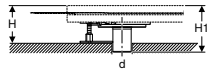

New

Geberit Duofix shower drain with seven feet, integrated for CleanFloor30 shower surface, cross-floor installation

click & scan

Application purposes

- For drainage of Geberit CleanFloor30 shower surfaces, integrated
- For floor constructions up to finished floor level 8–13 cm
- For fastening to Geberit Duofix installation frames for shower surfaces
- For use as floor drain with horizontal outlet

Characteristics

- Quality-monitored in accordance with EN 274-3
- Removable trap cup
- Threaded rods can be shortened

Scope of delivery

- Shower drain $\varnothing$ 90 mm
- Straight connector made of PE-HD
- Feet for installation frame
- 14 Gummiauflagen
- Holder for shower drain
- Assembly clamp
- Fastening screw

Art. no.	DN	d, $\varnothing$ [mm]	H [cm]	H1 [cm]
551.560.00.1	50	50	8–13	13.2

Available as of April 2026

To order additionally

- Geberit CleanFloor30 integrated shower surface, with sealing fleece
- Geberit Duofix installation frame for shower surfaces

- Replacement for art. no. 154.031.00.1