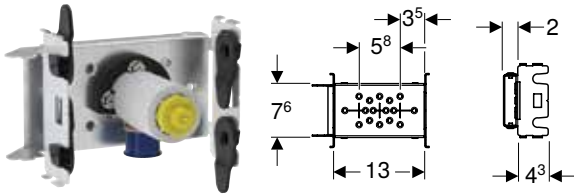

Art. no.	B [cm]	H [cm]	T [cm]
461.038.00.1	24.8	7.5	4.3

Accessories

- Geberit elbow tap connector 90° with male thread MF 1/2"

Geberit GIS crossbar for wall-mounted tap, surface-mounted, with one water supply connection