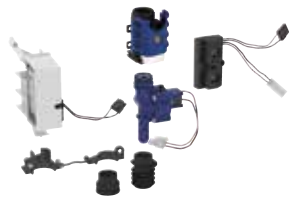

Accessories

Installation and conversion sets

Geberit replacement set for urinal flush control, mains operation

click & scan

Application purposes

- For converting existing Geberit urinal flush controls with mains operation and cover plate 16 x 16 cm
- For converting existing Geberit urinal flush controls art. no. 115.802.xx.x, 115.825.00.1, 115.837.00.1, 115.817.xx.x
- For automatic flush actuation of urinals
- Not suitable for installation in Geberit installation elements for urinal with top actuation
- Not suitable for installation in Geberit installation elements for urinal with side actuation
- Not suitable for conversion of urinals with spray head

Technical data

Degree of protection	IP45
Nominal voltage	110–240 V AC
Mains frequency	50–60 Hz
Operating voltage	4.5 V DC
Flow pressure	1–8 bar
Water test pressure max.	16 bar
Test pressure air / inert gas max.	3 bar
Flow rate at 100 kPa / 1 bar without flow limiter	0.3 l/s
Flow rate at 100 kPa / 1 bar with flow limiter	0.18 l/s
Detection time, factory setting	7 s
Flush time, adjustment range	1–15 s
Flush time, factory setting	7 s

Characteristics

- Power failure control unit
- Functions can be set and queried with the Geberit Service Handy
- Device settings and operation with mobile device via integrated Bluetooth® interface
- Compatible with Geberit Control App
- Wired networkable with Geberit gateway via GEBUS converter
- Wirelessly connectable with Geberit Gateway via Bluetooth®
- Compatible with Geberit Connect

Scope of delivery

- Infrared control
- Solenoid valve
- Power supply unit with adapter
- Stop valve with throttle
- Holding-down clamp
- Seals
- Fastening material

Art. no.	Power consumption [W]
115.848.00.1	≤ 0.5