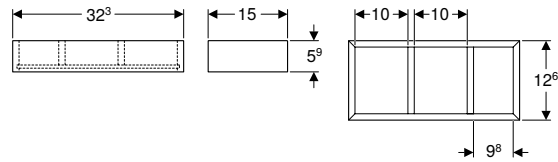

Geberit drawer insert, H-partition, for top drawer

click & scan

Technical data

Product material	High-compressed three-layer chipboard

Scope of delivery

- Drawer insert

Characteristics

- FSC™ C134279 certified
- H-partition

Art. no.	Colour / surface	B [cm]	H [cm]	T [cm]
500.677.00.1	lava / textured melamine	32.3	5.9	15