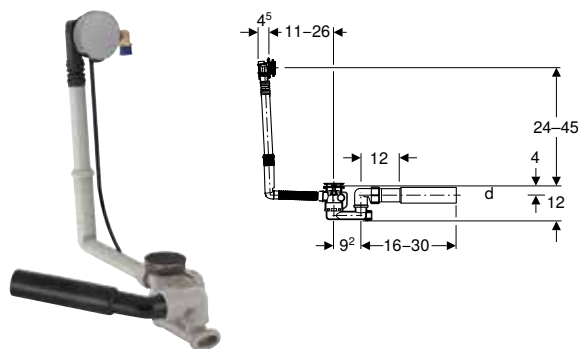

Geberit bathtub drain with turn handle and inlet, d52, length 26cm, with ready-to-fit-set

Application purposes

- For bathtubs with valve hole ø 52 mm
- For bathtubs made of steel, plastic or cast iron
- For standard-size bathtubs