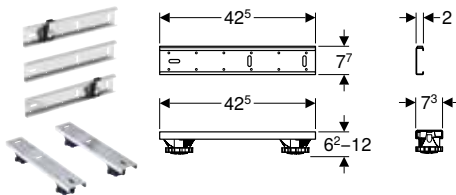

- Set of 12 pieces

Characteristics

- Feet adjustable
- Height-adjustable without tools

Art. no.	H [cm]
554.952.00.2	6-12
554.953.00.2	9-21

Geberit set of feet and crossbars, with wall anchors, for shower tray made of sanitary acrylic