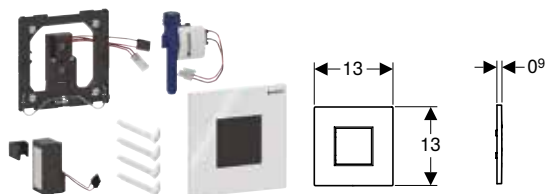

Geberit urinal flush control with electronic flush actuation, battery operation, Type 01 cover plate, square

click & scan

Application purposes

- For automatic flush actuation of urinals

Technical data

Battery type	Alkaline (1.5 V AA)
Service life, supplied battery	2 years
Degree of protection	IP45
Operating voltage	3 V DC
Flow pressure	1–8 bar
Water test pressure max.	16 bar
Test pressure air / inert gas max.	3 bar
Flow rate at 100 kPa / 1 bar without flow limiter	0.3 l/s
Flow rate at 100 kPa / 1 bar with flow limiter	0.18 l/s
Interval flush time, factory setting	5 s
Detection time, factory setting	7 s
Flush time, adjustment range	1–15 s
Flush time, factory setting	7 s

Characteristics

- Cover plate with securing bar
- Water-saving hybrid mode can be set
- Adjustable interval flush
- Preflush can be set
- Functions can be set and queried with the Geberit Service Handy
- Device settings and operation with mobile device via integrated Bluetooth® interface
- Compatible with Geberit Control App
- Wired networkable with Geberit gateway via GEBUS converter
- Wirelessly connectable with Geberit Gateway via Bluetooth®
- Compatible with Geberit Connect
- Warning when the battery is low
- Valve-closing function when battery is flat
- Flush volume can be reduced to 0.5 l per flush with regulating screw of installation set
- Tap group II in accordance with DIN 4109
- Components in contact with drinking water lead-free

Scope of delivery

- Type 01 cover plate, IR window, square
- Infrared control, premounted on mounting frame
- Solenoid valve
- Battery compartment
- 2 alkaline manganese batteries type AA 1.5 V
- Fastening material

Art. no.	Colour / surface	Product material	Power consumption [W]
116.094.11.1	Plate: white / glossy	Die-cast zinc	≤ 0.5
116.094.21.1	Plate: chrome / glossy	Die-cast zinc	≤ 0.5
116.094.DW.1	Plate: black / glossy	Die-cast zinc	≤ 0.5
116.094.JQ.1	Plate: chrome / matt, easy-to-clean coated	Die-cast zinc	≤ 0.5

Can be combined with

- Geberit installation set with flush pipe, for urinal flush control, universal → p. 288
- Geberit installation set with nipple made of brass, for urinal flush control, universal → p. 289
- Geberit Duofix element for urinal, 112–130 cm, universal → p. 72
- Geberit Duofix element for urinal, 112–130 cm, universal, for spray head → p. 73
- Geberit GIS element for urinal, 114 cm, universal → p. 120
- Geberit GIS element for urinal, 114 cm, universal, for spray head → p. 121
- Geberit Kombifix element for urinal, 109–127 cm, universal → p. 27
- Geberit Kombifix element for urinal, 109–127 cm, universal, for spray head → p. 28