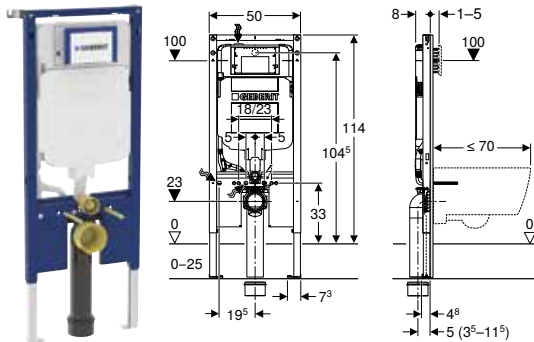

Geberit Duofix element for wall-hung WC, 114 cm, with Sigma concealed cistern 8 cm

click & scan

Application purposes

- For metal and wood frame walls
- For Geberit Duofix system walls
- For installation in part- or room-height prewalls
- For installation in room-height partition walls
- For floor constructions 0–25 cm
- For wall-hung WCs

Technical data

Flow pressure	0.1–10 bar
Flush volume, factory setting	6 l / 3 l
Flush volume large, adjustment range	4 l / 4.5 l / 6 l / 7.5 l
Flush volume small, adjustment range	2–4 l
Product material	Steel
Height-adjustable	Yes

Scope of delivery

- Water supply connection R 1/2", compatible with MasterFix and MeplaFix, with integrated angle stop valve and hand wheel
- Protection box for service opening
- 2 wall anchors
- Connection set for WC, $\varnothing$ 90 mm
- Connection bend 90° made of PE-HD, $\varnothing$ 90 mm
- Adapter socket made of PE-HD, $\varnothing$ 90 / 110 mm
- Fastening and protection material

Characteristics

- 2025 range
- Statically self-supporting frame, protected against corrosion with powder coating
- Frame for wall-hung WCs with connection dimensions as per EN 33 and projection up to 70 cm
- With pull-out plate for lateral fastening above the element on metal or wood profiles or on Geberit Duofix system studs
- Alternative fastening point for wall anchors
- Rotating foot plates, suitable for installation in U profiles UW 50 and UW 75
- Foot plates that can be mounted in Geberit Duofix system rail without tools, without additional components
- Galvanised non-slip leg supports protected against corrosion
- Connection bend can be mounted without tools at different depths, adjustable range 80 mm
- Interrupted crossbar enables a front flush depth for the vertical outlet bend
- Waste connector bend, extended, for connection in floor
- Geberit Sigma concealed cistern 8 cm, fully insulated against condensation
- For front actuation, suitable for single, dual and stop-and-go flushes
- Immediate post flush possible with factory setting
- Tool-free installation and maintenance work on concealed cistern
- Water supply connection on the top left
- Protection box for service opening, can be cut to length, protects against moisture and dirt
- With conduit pipe for feed pipe for Geberit AquaClean shower toilets and for connection cable
- Fastening option for electrical connection

Art. no.	B [cm]	H [cm]	T [cm]
111.796.00.2	50	114	8

Accessories

- Accessory overview – Geberit Duofix elements for WCs → p. 43

- Actuator plate has to be ordered separately