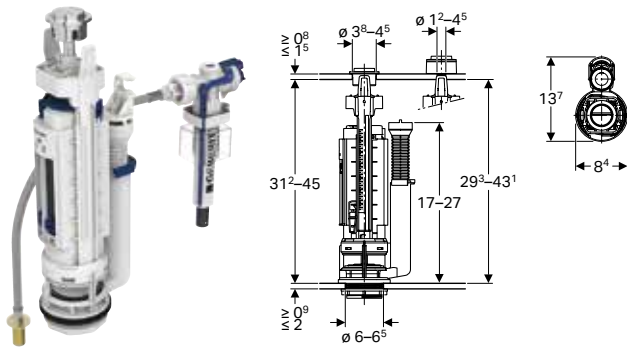

Art. no.	Colour / surface
273.645.21.2	chrome / glossy

Geberit Type 290-383 mechanism, dual flush, universal water supply connection, 3/8" and 1/2", nipple made of brass

click & scan

Application purposes