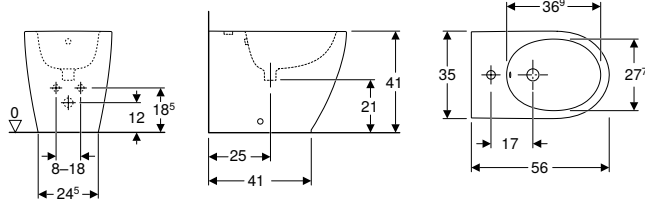

Floor-standing bidets

Geberit iCon floor-standing bidet, back-to-wall, shrouded

click & scan

Technical data

Product material	Vitreous china

Scope of delivery

- Fastening material

Characteristics

- Floor-standing
- Back-to-wall
- Hidden water supply connection
- Shrouded
- Hidden fastening

Art. no.	Colour / surface	Overflow	B [cm]	H [cm]	T [cm]
502.384.00.1	white	visible, symmetrical	35	41	56