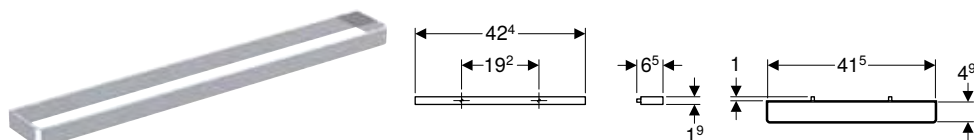

Geberit towel rail for bathroom furniture

click & scan

Application purposes

- For mounting on a washbasin cabinet

Characteristics

- Right-angled corner

Technical data

Product material	Steel

Scope of delivery

- Towel rail
- Fastening material

Art. no.	Colour / surface	B [cm]	H [cm]	T [cm]
502.328.00.1	chrome / glossy	42.4	1.9	4.9
502.328.01.3	white / matt powder-coated	42.4	1.9	4.9
502.328.14.1	black matt / matt powder-coated	42.4	1.9	4.9
502.328.JK.1	lava / matt powder-coated	42.4	1.9	4.9
502.328.JL.1	sand grey / matt powder-coated	42.4	1.9	4.9