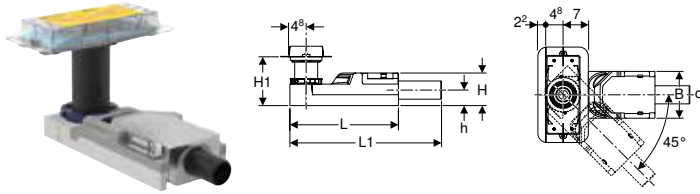

Showers

Floor drainage systems for showers
Shower channels

Geberit installation set for CleanLine shower channel, for screed height at inlet 65–90 mm

click & scan

Application purposes

- For drainage of Geberit shower channels of the CleanLine series
- For composite seals
- For screed height ≥ 65 mm at inlet
- For use as floor drain with horizontal outlet

Characteristics

- Premounted sealing fleece
- Sealing fleece, 10 cm circumferential, for connecting sealing systems
- Base unit made of EPS, for sound decoupling and receiving the trap

Technical data

Depth of water seal (mm)	30 mm

Scope of delivery

- Protection box cover with reference line
- Thin bed bonding flange
- Trap made of PE-HD
- Fastening material

Art. no.	DN	d, $\varnothing$ [mm]	Discharge rate [l/s]	L [cm]	L1 [cm]	B [cm]	H [cm]	H1 [cm]	h [cm]
154.152.00.1	40	40	0.4	30	35.8	13	6.5	6.5–17.5	3.2

To order additionally

- Shower channel of the CleanLine series

Accessories

- Geberit CleanLine20 shower channel → p. 396
- Geberit CleanLine30 shower channel → p. 397
- Geberit CleanLine50 shower channel → p. 398
- Geberit CleanLine60 shower channel for thin floorings → p. 398
- Geberit CleanLine80 shower channel → p. 399
- Geberit CleanLine shower channel, tile-bearing → p. 396

- Consider screed height of the base unit with tile sizes < 5 cm. Have product material and thickness of the screed defined by tiler.