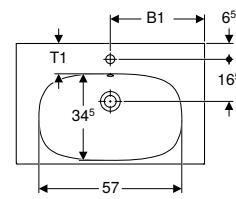

Mix & Match

Geberit Acanto washbasin with shelf surface

Technical data

Product material	Fine fireclay

Characteristics

- Can be installed with a washbasin cabinet
- With shelf surface

Art. no.	Colour / surface	Mix & Match	Tap hole	Overflow	B1 [cm]	Cabinet width [cm]	H [cm]	H1 [cm]	T [cm]	T1 [cm]	Fastening points	Shelf space
B / width: 75 cm												
500.622.01.2	white	Yes	centred	visible, symmetrical	37.5	74	19.5	12	48	12	2	on both sides
B / width: 90 cm												
500.623.01.2	white	Yes	centred	visible, symmetrical	45	89	16.5	13.5	48	11.5	4	on both sides
500.624.01.2	white	Yes	without	visible, symmetrical		89	16.5	13.5	48	11.5	4	on both sides

Can be combined with

- Geberit iCon cabinet for washbasin, with one drawer → p. 614
- Geberit iCon cabinet for washbasin, with two drawers → p. 616
- Geberit ONE cabinet for washbasin, with one drawer → p. 484
- Geberit Acanto cabinet for washbasin, with one drawer and one internal drawer → p. 564
- Geberit ONE cabinet for washbasin, with two drawers → p. 486

Accessories

- Geberit dip tube trap for washbasin, horizontal outlet
- Geberit washbasin drain, space-saving model, slim design, with external waste plug with push actuation
- Geberit washbasin drain, space-saving model, slim design, with external waste plug and lever actuation
- Geberit washbasin drain, space-saving model, slim design, with free outlet and valve cover
- Geberit fastening material for washbasin → p. 1035

- A Geberit washbasin connector, space-saving model is required for the installation of the washbasin with base cabinet. See 'Assortment overview – Geberit Acanto washbasin connectors space-saving model' or online catalogue, washbasin accessories
- Mix & Match: Articles of the same width can be freely combined in the Geberit ONE, Acanto and iCon series