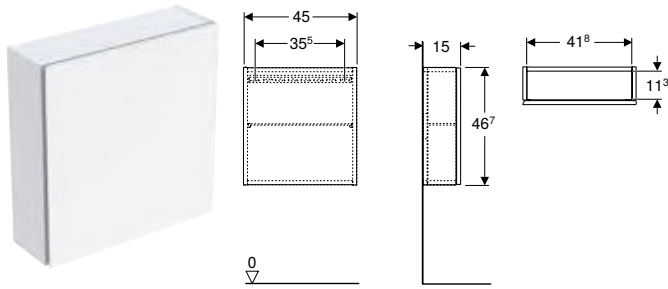

Geberit high-level cabinet, square, with one door

click & scan

Application purposes

- For Geberit ONE, Acanto and iCon series

Technical data

Product material	High-compressed three-layer chipboard

Scope of delivery

- High-level cabinet
- Glass shelf
- Fastening material

Characteristics

- FSC™ C134279 certified
- Wall-hung
- With one door
- Door with soft closing
- Opening with recessed handle or push-to-open mechanism
- Movable glass shelf
- Hinge side left or right
- Moisture-resistant
- Delivered preassembled

Art. no.	Colour / surface	H [cm]	T [cm]
B / width: 45 cm			
502.319.01.1	Body, Front: white / high-gloss coated	46.7	15
502.319.01.2	Body: white / high-gloss coated Front: white / glossy glass	46.7	15
502.319.01.3 *	Body, Front: white / matt coated	46.7	15
502.319.JH.1	Body, Front: oak / wood-textured melamine	46.7	15
502.319.JK.1	Body, Front: lava / matt coated	46.7	15
502.319.JK.2	Body: lava / matt coated Front: lava / glossy glass	46.7	15
502.319.JL.1 *	Body, Front: sand grey / high-gloss coated	46.7	15
502.319.JR.1 *	Body, Front: hickory / wood-textured melamine	46.7	15

* Order-based production