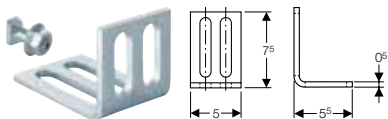

Geberit GIS mounting bracket 7.5 x 5.5 cm

click & scan

Application purposes

- For creating Geberit GIS support systems
- For fastening Geberit GIS support systems to the building structure
- For compensating for construction differences

Scope of delivery

- Ratchet pin
- Nut M8
- Fastening material

Characteristics

- Zinc-plated
- Short and long leg with two oblong holes each

Art. no.	B [cm]	H [cm]	T [cm]
461.002.00.1	5	7.5	5.5

Accessories

- Sound insulating panel for Geberit GIS mounting bracket → p. 105