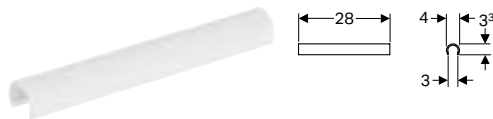

Geberit Publica sink rim guard

[click & scan](#)

Application purposes

- For Publica cleaner sink

Technical data

Product material	Plastic

Scope of delivery

- Sink rim guard

Art. no.

552003000

Can be combined with

- Geberit Publica cleaner sink for hinged grating → p. 865