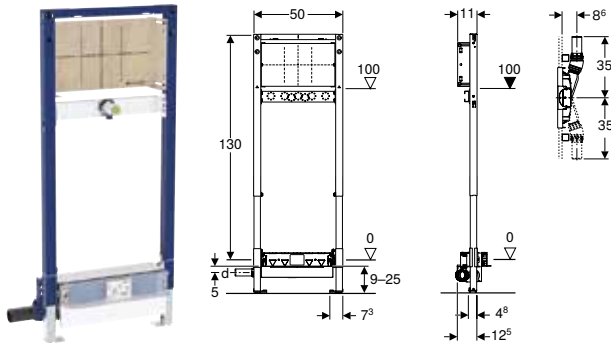

To order additionally

- Ready-to-fit set

Accessories

- Geberit ready-to-fit set for CleanWall wall drain, cover made of stainless steel, screwable → p. 413
- Geberit ready-to-fit set for CleanWall wall drain, cover made of plastic → p. 413
- Geberit ready-to-fit set for CleanWall wall drain, tile-bearing, frameless → p. 414
- Geberit ready-to-fit set for CleanWall wall drain, tile-bearing, multi-piece → p. 414

- Natural stone tiles in the shower area may discolour

Geberit Duofix element for shower, 130 cm, with CleanWall wall drain, wall-mounted tap, concealed, for screed height at inlet 90–250 mm

Application purposes

- For metal and wood frame walls
- For Geberit Duofix system walls
- For installation in part- or room-height prewalls
- For installation in room-height partition walls
- For composite seals
- For drainage of floor-even showers
- For screed height ≥ 90 mm at inlet
- For concealed or surface-mounted taps

Technical data

Depth of water seal (mm)	50 mm

Scope of delivery

- Straight connector made of PE-HD, $\varnothing$ 50 mm
- Elbow tap connector Rp 1/2" / R 1/2", compatible with MF
- Sealing washer
- Sound insulation base
- Insulating sleeve
- Protection box cover with integrated outlet sheet
- Fastening and protection material

Characteristics

- 2025 range
- Statically self-supporting frame, protected against corrosion with powder coating
- With pull-out plate for lateral fastening above the element on metal or wood profiles or on Geberit Duofix system studs
- Alternative fastening point for wall anchors
- Rotating foot plates, suitable for installation in U profiles UW 50 and UW 75
- Foot plates that can be mounted in Geberit Duofix system rail without tools, without additional components
- Galvanised non-slip leg supports protected against corrosion
- Quality-monitored in accordance with EN 1253-3
- Adjustable sealing level for tension-free sealing connection
- Premounted sealing fleece
- Sealing fleece, 10 cm circumferential, for connecting sealing systems
- Mounting plate adjustable in height and depth
- Mounting plate made of veneered wood, waterproof bonded
- Building material class B2 in accordance with DIN 4102-1, resp. class D-s2, d0 in accordance with EN 13501-3
- Formaldehyde release class A in accordance with EN 1084, resp. Class E 1 according to EN 13936
- Adjustable inlet height of trap
- Panelling thickness 10–40 mm
- Suitable for tile structures on floor 2–26 mm
- Suitable for tile structures on wall 2–35 mm
- Lateral drainage connection

Art. no.	DN	d, $\varnothing$ [mm]	Discharge rate [l/s]	B [cm]	H [cm]	T [cm]
111.580.00.2	50	50	0.8	50	130	11

To order additionally

- Ready-to-fit set

Accessories

- Accessory overview – Geberit Duofix elements for showers and bathtubs → p. 81

- Natural stone tiles in the shower area may discolour