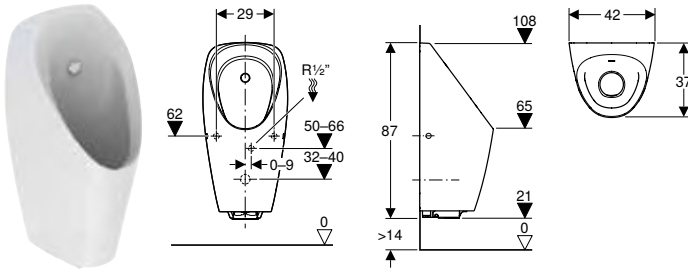

Urinals

Urinals, flush operation, rimless
With integrated urinal flush control

Geberit Tamina urinal with integrated control, battery operation

click & scan

Application purposes

- For operating with automatic, water-saving flush
- For Geberit installation elements for urinals with or for integrated flush control
- For covering existing connections in renovations

Technical data

Battery type	Alkaline (1.5 V AA)
Service life, supplied battery	2 years
Degree of protection	IP45
Operating voltage	3 V DC
Power consumption in standby mode max.	0.1 W
Flow pressure	1–8 bar
Water test pressure max.	16 bar
Flush volume small, adjustment range	0.5 l
Flow rate at 100 kPa / 1 bar with flow limiter	0.18 l/s
Interval flush time, factory setting	5 s
Detection time, factory setting	7 s
Flush time, adjustment range	1–15 s
Flush time, factory setting	7 s
Product material	Vitreous china

Scope of delivery

- Urinal flush control with solenoid valve
- Battery compartment
- 2 alkaline manganese batteries type AA 1.5 V
- Fastening material
- Urinal trap with suction function
- Drain strainer
- Drain assembly
- Inlet set
- Water pressure reducing valve

Art. no.	Colour / surface	B [cm]	H [cm]	T [cm]	Power consumption [W]	Inlet	Outlet	Target marking
116.143.00.1	white	42	87	37	≤ 0.5	rear	to the rear	no

Can be combined with

- Geberit Duofix element for urinal, 112–130 cm, universal, for exposed flushing valve
- Geberit GIS element for urinal, 114 cm, universal, for exposed flushing valve
- Geberit Kombifix element for urinal, 109–127 cm, universal, for exposed flushing valve

Accessories

- Geberit drain strainer for trap adapter d140 → p. 971

- For installing and removing the urinal flush control without removing the ceramic appliance, the urinal rim height must be at least 58 cm above finished floor

Characteristics

- IR user detection with leg detection
- Rimless
- Wall-hung
- Urinal flush control can be replaced from front, without removing ceramic appliance
- Spray head can be replaced from front, without removing ceramic appliance
- Trap can be replaced from top, without removing ceramic appliance
- Trap adapter can be height-adjusted without tools
- Drainage system can be cleaned without removing ceramic appliance
- Water-saving hybrid mode can be set
- Adjustable interval flush
- Preflush can be set
- Warning when the battery is low
- Valve-closing function when battery is flat
- Functions can be set and queried with the Geberit Service Handy
- Device settings and operation with mobile device via integrated Bluetooth® interface
- Compatible with Geberit Control App
- Wired networkable with Geberit gateway via GEBUS converter
- Wirelessly connectable with Geberit Gateway via Bluetooth®
- Compatible with Geberit Connect
- Flush volume can be reduced to 0.5 l per flush with flush time
- Flushing out of urinal ceramic with 0.5 l per flush guaranteed, while compliant with EN13407
- Tap group II in accordance with DIN 4109