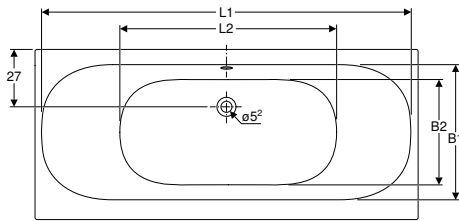

Application purposes

- For private bathrooms and hotels
- For installation with bathtub feet or supports

Technical data

Product material	Sanitary acrylic

Scope of delivery

- Bathtub
- Set of feet

Characteristics

- Built-in bathtub
- Rectangular
- Suitable for two persons
- Slim rim
- Eccentric central outlet
- Drain hole $\varnothing$ 52 mm
- Tap hole drilling according to EN 232 possible

Art. no.	Colour / surface	L [cm]	L1 [cm]	L2 [cm]	B [cm]	B1 [cm]	B2 [cm]	H [cm]	Total water capacity [l]	With overflow hole	
										Yes	No
554.003.01.1	P white / glossy	170	163	91.8	75	58.7	44.4	45	179	Yes	
554.004.01.1	P white / glossy	180	173	101.8	80	64	49.4	45	212	Yes	
554.005.01.1	P white / glossy	190	183	111.8	90	75	59.4	45	271	Yes	

P: Phase out

Accessories

- Geberit bathtub drain with push actuation PushControl, d52, length 26 cm, with ready-to-fit-set and connection bend
- Geberit bathtub drain with turn handle, d52, length 26 cm, with ready-to-fit-set
- Geberit bathtub drain with turn handle and inlet, d52, length 26 cm
- Geberit bathtub drain with turn handle and inlet, d52, length 32 cm, with connection bend, counterflow principle
- Geberit bathtub drain with turn handle and inlet, d52, length 26cm, with ready-to-fit-set
- Geberit insulation tape → p. 1031
- Geberit Acrylic polishing set → p. 1031