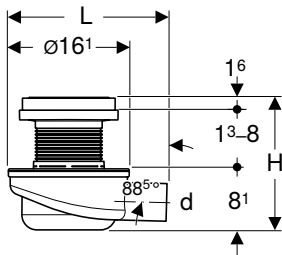

Geberit Aquorea floor drain, tile-bearing grating 12 x 12 cm

click & scan

Application purposes

- For use inside buildings
- For use as floor drain with horizontal outlet

Technical data

Depth of water seal (mm)	50 mm
Product material	PE-HD

Characteristics

- Straight connector made of PE-HD, Ø 50 mm
- Diaphragm trap made of silicone
- Integrated protection against dehydration
- Integrated protection against germ formation
- Load-bearing capacity, class H 1.5 (1.5 kN)
- Cover can be tiled or used as a stainless steel surface

Scope of delivery

- Protection box

Art. no.	DN	d, Ø [mm]	Discharge rate [l/s]	L [cm]	H [cm]
388.121.00.2	50	50	0.8	21.1	11-17.7