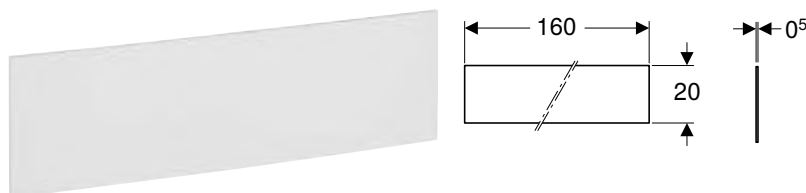

Geberit sound insulation set for washbasin, large

click & scan

Application purposes

- For structure-borne sound insulation of washbasins

Scope of delivery

- 4 sound insulation sleeves
- Sound insulation mat

Art. no.

156.054.00.1