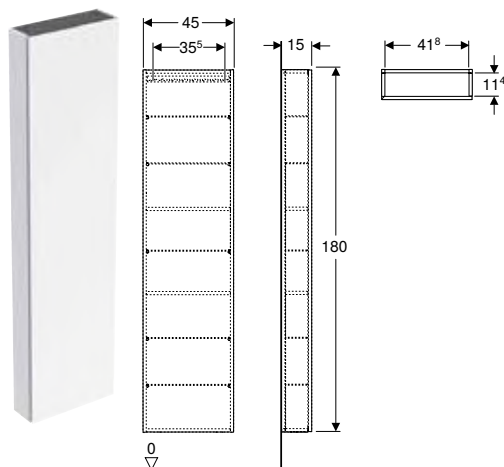

Geberit tall cabinet with one door and internal mirror, small projection

click & scan

Application purposes

- For Geberit ONE, Acanto and iCon series

Technical data

Product material	High-compressed three-layer chipboard

Scope of delivery

- Tall cabinet
- 5 glass shelves
- Fastening material

Characteristics

- FSC™ C134279 certified
- Wall-hung
- With one door
- Door with soft closing
- Opening with recessed handle or push-to-open mechanism
- With five movable glass shelves
- Door mirrored on inside
- With two fixed shelves
- Hinge side left or right
- Door opening angle 155°
- Moisture-resistant
- Delivered preassembled

Art. no.	Colour / surface	H [cm]	T [cm]
B / width: 45 cm			
502.317.01.1	Body, Front: white / high-gloss coated	180	15
502.317.01.2	Body: white / high-gloss coated Front: white / glossy glass	180	15
502.317.01.3 *	Body, Front: white / matt coated	180	15
502.317.JH.1	Body, Front: oak / wood-textured melamine	180	15
502.317.JK.1	Body, Front: lava / matt coated	180	15
502.317.JK.2	Body: lava / matt coated Front: lava / glossy glass	180	15
502.317.JL.1 *	Body, Front: sand grey / high-gloss coated	180	15
502.317.JR.1 *	Body, Front: hickory / wood-textured melamine	180	15

* Order-based production

Accessories

- Geberit set of narrow feet → p. 579