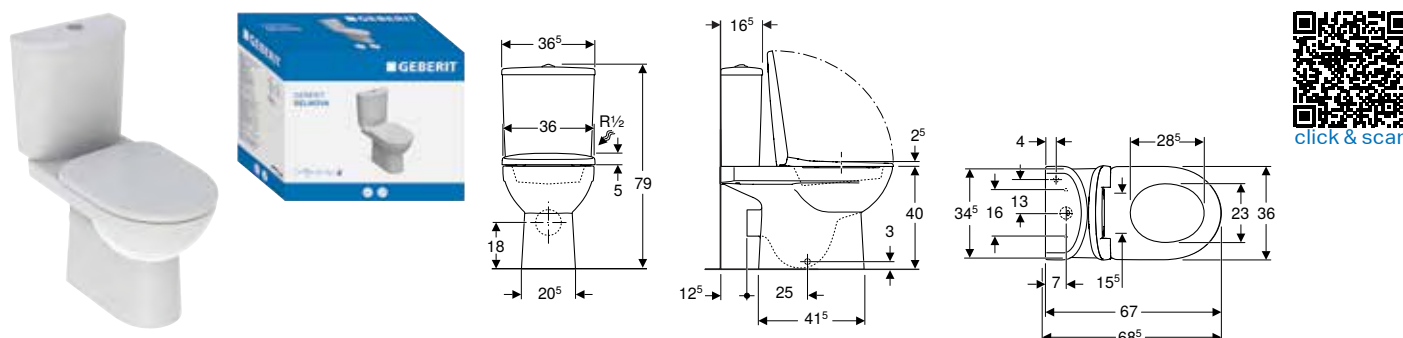

Can be combined with

- Geberit Selnova Square exposed cistern, close-coupled, dual flush, bottom water supply connection → p. 724
- Geberit Selnova Square exposed cistern, close-coupled, dual flush, lateral water supply connection → p. 723
- Geberit Selnova exposed cistern, close-coupled, dual flush, bottom water supply connection → p. 753
- Geberit Selnova exposed cistern, close-coupled, dual flush, lateral water supply connection → p. 754
- Geberit Selnova WC seat with hinges made of plastic, fastening from below → p. 751
- Geberit Selnova WC seat, fastening from below → p. 752
- Geberit Selnova WC seat, fastening from above → p. 752
- Geberit AquaClean Tuma Comfort WC enhancement solution → p. 876
- Geberit AquaClean Tuma Classic WC enhancement solution → p. 878

Accessories

- Accessory overview – Geberit Selnova WC ceramic appliance in combination with connection pipes → p. 735

Geberit Selnova floor-standing WC set with close-coupled exposed cistern, horizontal outlet, semi-shrouded, with WC seat

Technical data

Flush volume, factory setting	4 l / 2.6 l
Flush volume large, adjustment range	4 l / 6 l
Flush volume small, adjustment range	2.6 l / 4 l
Product material	Vitreous china

Scope of delivery

- WC ceramic appliance
- Exposed cistern, close-coupled
- WC seat
- Mechanism
- Fastening material

Characteristics

- Floor-standing
- Dual flush
- Washdown WC
- With flush rim
- Type 1, full flush volume 6 l, in accordance with EN 997
- Type 2 in accordance with EN 997
- Horizontal outlet
- Water supply connection on the bottom right
- Semi-shrouded
- WC seat made of Duroplast
- Overlapping WC lid

Art. no.	Colour / surface	B [cm]	H [cm]	T [cm]	QuickRelease function	Soft-closing mechanism	Fastening	Hinge material
501.754.00.1	white	36.5	79	68.5	no	no	from below	Stainless steel

Accessories

- Accessory overview – Geberit Selnova WC ceramic appliance in combination with connection pipes → p. 735