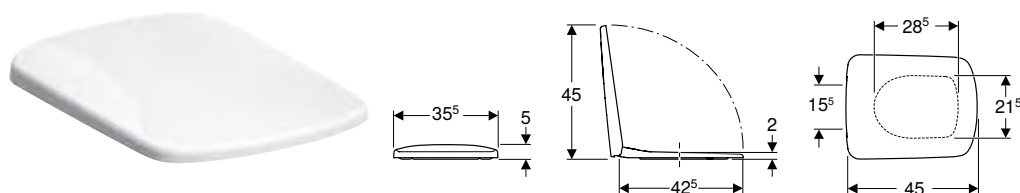

WC seats

Geberit Selnova Square WC seat, fastening from below

click & scan

Technical data

Product material	Duroplast
Fastening distance	15.5 cm

Scope of delivery

- WC seat

Characteristics

- Hinges made of metal
- Square design
- Overlapping WC lid

Art. no.	Colour / surface	B [cm]	H [cm]	T [cm]	QuickRelease function	Soft-closing mechanism	Fastening	Hinge material
500.332.01.1	white / glossy	35.5	4.5	45	no	no	from below	Stainless steel

Can be combined with

- Geberit Selnova Square wall-hung WC, square, washdown, Rimfree → p. 719
- Geberit Selnova Square wall-hung WC, square, washdown → p. 719
- Geberit Selnova Square floor-standing WC, square, washdown, back-to-wall, horizontal or vertical outlet, semi-shrouded, Rimfree → p. 720
- Geberit Selnova Square floor-standing WC for close-coupled exposed cistern, washdown, horizontal outlet, semi-shrouded, Rimfree → p. 721