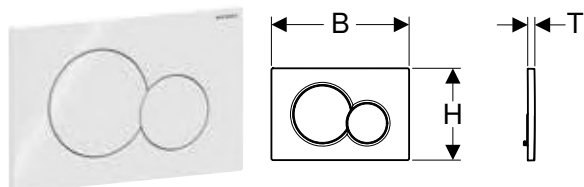

Geberit Sigma01 actuator plate, round, dual flush

click & scan

Application purposes

- For flush actuation with Sigma concealed cisterns

Technical data

Actuation force (N) max.	20 N

Characteristics

- Front actuation
- Sound-absorbing actuator rods, tool-free fast adjustment

Scope of delivery

- Mounting frame
- 2 distance bolts
- 2 actuator rods

Art. no.	Colour / surface	Product material	B	H	T
			[cm]	[cm]	[cm]
115.770.11.5	Plate, Button: white / glossy	Plastic	24.6	16.4	1.3
115.770.21.5	Plate, Button: chrome / glossy	Plastic	24.6	16.4	1.3
115.770.DT.5	galvanized special brass	Plastic	24.6	16.4	1.3
115.770.DW.5	Plate, Button: black / glossy	Plastic	24.6	16.4	1.3
115.770.JQ.5	Plate, Button: chrome / matt, easy-to-clean coated	Plastic	24.6	16.4	1.3
115.770.KA.5	Plate: chrome / glossy Button: chrome / matt	Plastic	24.6	16.4	1.3

Accessories

- Geberit DuoFresh module with automatic actuation, for Sigma concealed cistern 12 cm → p. 193
- Geberit DuoFresh module with manual actuation, for Sigma concealed cistern 12 cm → p. 194
- Geberit DuoFresh module with automatic actuation, for Sigma concealed cistern 8 cm → p. 194
- Geberit DuoFresh module with manual actuation, for Sigma concealed cistern 8 cm → p. 195
- Geberit extension set for Sigma, Omega and Kappa concealed cisterns → p. 206