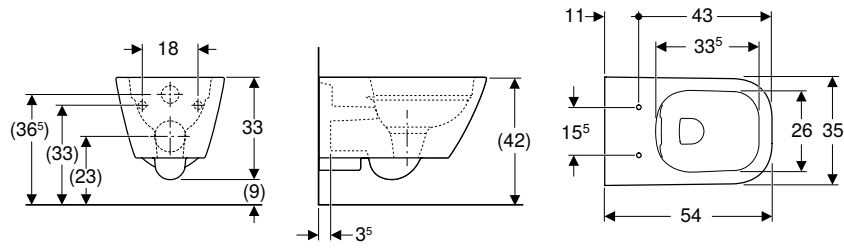

Geberit Smyle wall-hung WC, square, washdown, shrouded, Rimfree

click & scan

Application purposes

- For concealed cisterns
- For pressure flushing valves

Technical data

Product material	Vitreous china

Scope of delivery

- Fastening material

Characteristics

- Wall-hung
- Washdown WC
- Rimless WC ceramic appliance featuring Rimfree flush technology
- Easy fastening with Easy Fast Fixing (type EFF3)
- Type 1, full flush volume 6 / 5 / 4 l, in accordance with EN 997
- 4 l flush
- Shrouded
- Hidden fastening

Art. no.	Colour / surface	B [cm]	H [cm]	T [cm]
500.208.01.1	white	35	33	54

To order additionally

- WC seat

Can be combined with

- Geberit Smyle WC seat, square, slim design, sandwich shape → p. 691
- Geberit Smyle WC seat, square, slim design → p. 691