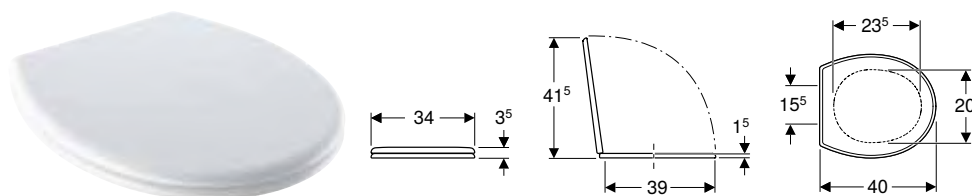

Geberit Bambini WC seat for children

Application purposes

- For WCs for children

Scope of delivery

- WC seat

Technical data

Product material	Duroplast
Fastening distance	15.5 cm

Art. no.	Colour / surface	B [cm]	H [cm]	T [cm]	Soft-closing mechanism	Fastening	Hinge material
573334000	white / glossy	34	3.5	40	no	from below	Stainless steel

Can be combined with

- Geberit Bambini floor-standing WC for children, washout, for WC seat → p. 853
- Geberit Bambini wall-hung WC for children, washdown, for WC seat → p. 850