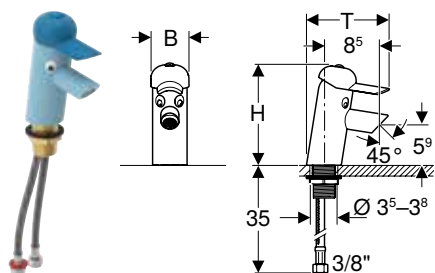

Geberit Bambini washbasin tap, single-lever mixer

click & scan

Application purposes

- For children
- For childcare
- For installation in washbasins or washtops
- For installation in Bambini play and washspaces
- For connecting cold and hot water

Technical data

Operating pressure	1–10 bar
Water test pressure max.	16 bar
Test pressure air / inert gas max.	3 bar
Water temperature short-term max.	90 °C
Flow rate at 300 kPa / 3 bar	5.7 l/min
Product material	Brass

Characteristics

- Child-friendly design
- Tap group I in accordance with DIN 4109
- Single-lever mixer
- With integrated check valve
- Housing powder-coated or chrome-plated
- Lever made of ABS
- Components in contact with drinking water lead-free

Scope of delivery

- Tap aerator key
- Key for lever
- Fastening material

Art. no.	Colour / surface	Mixer	B [cm]	H [cm]	T [cm]
116.207.SX.1	Body: light blue / powder-coated Hat: ocean blue	with mixer	5.6	14.5	13
116.207.79.1	Body: light green / powder-coated Hat: forest green	with mixer	5.6	14.5	13
116.207.FY.1	Body: orange / powder-coated Hat: carmine red	with mixer	5.6	14.5	13
116.207.21.1	Body: chrome / glossy Hat: dust grey RAL 7037	with mixer	5.6	14.5	13

Can be combined with

- Geberit Bambini play and washspace, with two washbasin areas, lower basin on the left → p. 831
- Geberit Bambini play and washspace, with two washbasin areas, lower basin on the right → p. 832
- Geberit Bambini play and washspace, with three washbasin areas, lower basin on the left → p. 833
- Geberit Bambini play and washspace, with three washbasin areas, lower basin on the right → p. 834
- Geberit Bambini play and washspace, with four washbasin areas, lower sink on the left → p. 835
- Geberit Bambini play and washspace, with four washbasin areas, lower basin on the right → p. 836
- Geberit Bambini washbasin for children → p. 830

Accessories

- Geberit Bambini mini thermostat for washbasin tap → p. 847
- Geberit Bambini tap aerator for washbasin tap → p. 847

- It is recommended to use the Geberit Bambini mini thermostat for washbasin taps in order to avoid scald injuries
- If the washbasin tap Bambini is used in the upper basin of a play and washspace Bambini in combination with an overflow pipe, the swiveling tap aerator for Geberit washbasin tap Bambini (art. no. 571410000) must be ordered separately