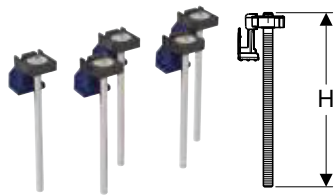

Characteristics

- Feet adjustable
- Height-adjustable without tools

Art. no.	L [cm]	B [cm]	H [cm]
550.950.00.1	42.5	7.3	6.2-12

New

Geberit Duofix set of foot extensions installation frames

click & scan

Application purposes