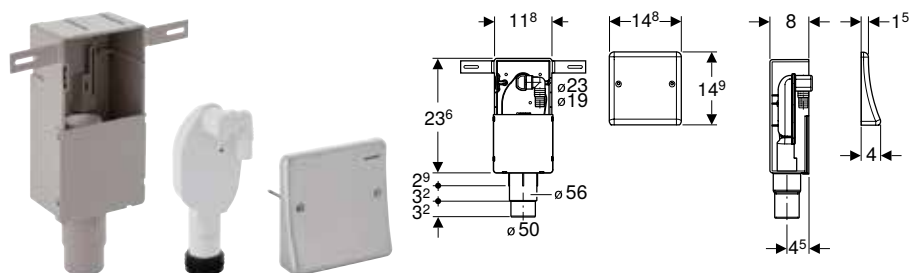

Geberit set of concealed trap for devices, with one connection, in-wall cabinet and cover plate

click & scan

Application purposes

- For covered installation
- For connecting washing machines or dishwashers
- For concealed installation

Characteristics

- Quality-monitored in accordance with EN 274-3
- Cover plate made of stainless steel
- Concealed trap can be removed for cleaning