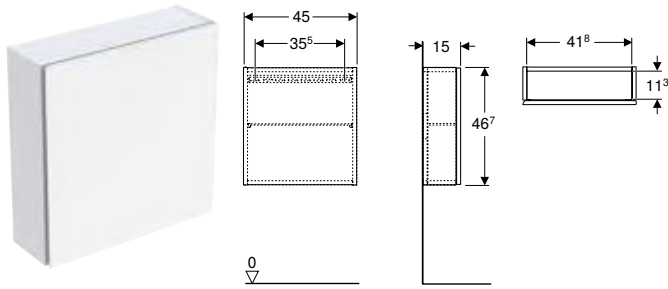

Geberit high-level cabinet, square, with one door

click & scan

Application purposes

- For Geberit ONE, Acanto and iCon series

Technical data

Product material	High-compressed three-layer chipboard

Scope of delivery

- High-level cabinet
- Glass shelf
- Fastening material

Characteristics

- FSC™ C134279 certified
- Wall-hung
- With one door
- Door with soft closing
- Opening with recessed handle or push-to-open mechanism
- Movable glass shelf
- Hinge side left or right
- Moisture-resistant
- Delivered preassembled

Art. no.	Colour / surface	H [cm]	T [cm]
B / width: 45 cm			
502.319.01.1	Body, Front: white / high-gloss coated	46.7	15
502.319.01.2	Body: white / high-gloss coated Front: white / glossy glass	46.7	15
502.319.01.3 *	Body, Front: white / matt coated	46.7	15
502.319.JH.1	Body, Front: oak / wood-textured melamine	46.7	15
502.319.JK.1	Body, Front: lava / matt coated	46.7	15
502.319.JK.2	Body: lava / matt coated Front: lava / glossy glass	46.7	15
502.319.JL.1 *	Body, Front: sand grey / high-gloss coated	46.7	15
502.319.JR.1 *	Body, Front: hickory / wood-textured melamine	46.7	15

* Order-based production