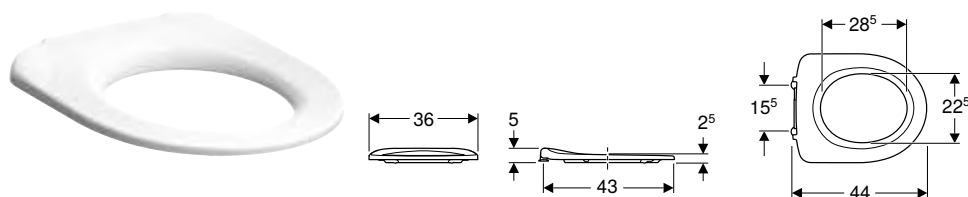

- Replaced by art. no. 572830000

WC seat rings, barrier-free

Geberit Selnova Comfort WC seat ring, D-shape, barrier-free, fastening from below

click & scan

Technical data

Product material	Duroplast
Fastening distance	15.5 cm