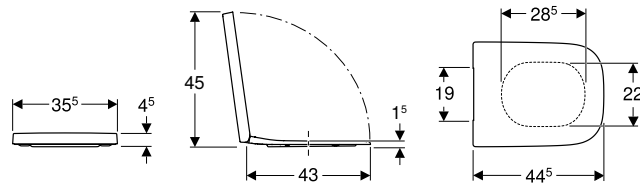

Geberit Selnova Square WC seat, fastening from above

click & scan

Technical data

Product material	Duroplast
Fastening distance	15.5 cm

Scope of delivery

- WC seat

Characteristics

- Hinges made of metal
- Square design
- Overlapping WC lid

Art. no.	Colour / surface	B [cm]	H [cm]	T [cm]	QuickRelease function	Soft-closing mechanism	Fastening	Hinge material
501.555.01.1	white / glossy	35.5	4.5	44.5	no	no	from above	Stainless steel
501.556.01.1	white / glossy	35.5	4.5	44.5	no	yes	from above	Brass chrome-plated
501.557.01.1	white / glossy	35.5	4.5	44.5	Yes, with QuickRelease hinges	yes	from above	Brass chrome-plated

Can be combined with

- Geberit Selnova Square wall-hung WC, Premium, square, washdown, semi-shrouded, Rimfree → p. 718