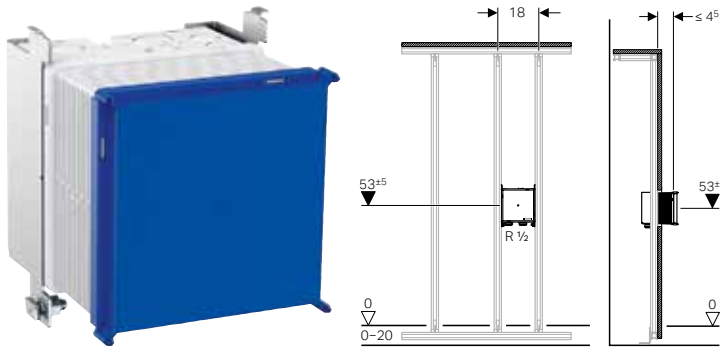

Geberit GIS crossbar for electronic deck-mounted tap with concealed function box

click & scan

Application purposes

- For Piave and Brenta washbasin taps, deck-mounted, with concealed function box

Scope of delivery

- Protection box with cover, for concealed housing

Characteristics

- Water supply connection compatible with MasterFix and MeplaFix
- Water supply connection on the bottom of concealed housing
- Concealed housing for Geberit washbasin tap, deck-mounted, for concealed function box, premounted
- Shut-off unit integrated in the concealed housing

Art. no.	B [cm]	H [cm]	T [cm]
461.145.00.1	14.7	18	7

Can be combined with

- Geberit Piave washbasin tap, deck-mounted, mains operation, for concealed function box → p. 323
- Geberit Brenta washbasin tap, deck-mounted, mains operation, for concealed function box → p. 325
- Geberit Piave washbasin tap, deck-mounted, battery operation, for concealed function box → p. 330
- Geberit Brenta washbasin tap, deck-mounted, battery operation, for concealed function box → p. 332
- Geberit Piave washbasin tap, deck-mounted, generator operation, for concealed function box → p. 337
- Geberit Brenta washbasin tap, deck-mounted, generator operation, for concealed function box → p. 339

Accessories

- Geberit cover plate for concealed function box → p. 354
- Geberit cover plate, surface-even, for concealed function box → p. 354