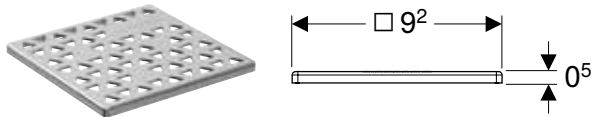

Floor Drainage Systems

Surface drainage systems for indoor and outdoor
Accessories

Geberit Triangles design grating 10 x 10 cm

[click & scan](#)

Technical data

Product material	Stainless steel

Characteristics

- Load-bearing capacity, class H 1.5 (1.5 kN)

Art. no.	Nominal width [cm]	L [cm]	B [cm]	H [cm]
388.112.00.1	10	9.2	9.2	0.5