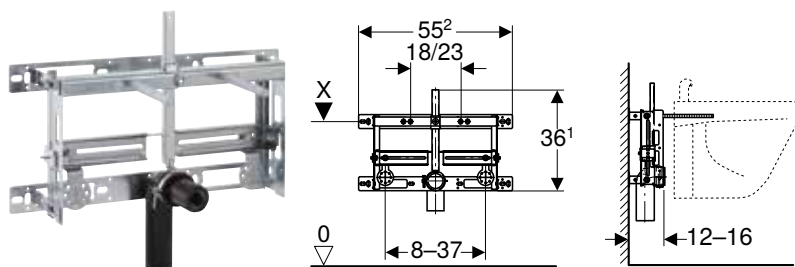

Elements for bidets

Geberit Kombifix element for bidet, universal

click & scan

Application purposes

- For masonry walls
- For installation in part or room-height prewall installations

Scope of delivery

- Connection bend made of PE-HD, $\varnothing$ 50 mm
- Seal $\varnothing$ 44 / 32 mm
- 2 threaded rods M12
- Fastening material

Characteristics

- Zinc-plated mounting frame
- Mounting frame with four fastening brackets
- Adjustable installation depth, 12–16 cm
- Fastening distance for wall-hung bidet 18 or 23 cm
- Height-adjustable bidet fastening
- Fastening for connection bend, height-adjustable and sound-absorbing
- Tap attachments adjustable in width and height

Art. no.	B [cm]	H [cm]	T [cm]
457.893.00.1	55.2	36.1	12

Accessories

- Geberit elbow tap connector 90° with male thread MF 1/2"