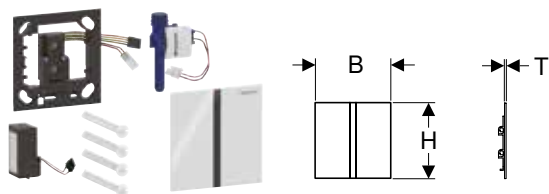

Geberit urinal flush control with electronic flush actuation, mains operation, Type 40 cover plate, square

click & scan

Application purposes

- For automatic flush actuation of urinals

Technical data

Degree of protection	IP45
Nominal voltage	110–240 V AC
Mains frequency	50–60 Hz
Operating voltage	4.5 V DC
Flow pressure	1–8 bar
Water test pressure max.	16 bar
Test pressure air / inert gas max.	3 bar
Flow rate at 100 kPa / 1 bar without flow limiter	0.3 l/s
Flow rate at 100 kPa / 1 bar with flow limiter	0.18 l/s
Interval flush time, factory setting	5 s
Detection time, factory setting	7 s
Flush time, adjustment range	1–15 s
Flush time, factory setting	7 s

Characteristics

- Cover plate with securing bar
- Water-saving hybrid mode can be set
- Adjustable interval flush
- Preflush can be set
- Power failure control unit
- Valve-closing function when power fails
- Functions can be set and queried with the Geberit Service Handy
- Device settings and operation with mobile device via integrated Bluetooth® interface
- Compatible with Geberit Control App
- Wired networkable with Geberit gateway via GEBUS converter
- Wirelessly connectable with Geberit Gateway via Bluetooth®
- Compatible with Geberit Connect
- Flush volume can be reduced to 0.5 l per flush with regulating screw of installation set
- Tap group II in accordance with DIN 4109
- Components in contact with drinking water lead-free

Scope of delivery

- Type 40 cover plate, IR window, square
- Mounting frame
- Infrared control, premounted on mounting frame
- Solenoid valve
- Power supply unit
- Fastening material

Art. no.	Colour / surface	Product material	B	H	T	Power consumption [W]
			[cm]	[cm]	[cm]	
116.227.14.1	Plate: black matt	Stainless steel	12.5	12.5	0.2	≤ 0.5
116.227.FW.1	Plate: brushed, easy-to-clean coated	Stainless steel	12.5	12.5	0.2	≤ 0.5
116.227.JK.1	Plate: lava / glossy glass	Glass	12.5	12.5	0.4	≤ 0.5
116.227.JL.1	Plate: sand grey	Glass	12.5	12.5	0.4	≤ 0.5
116.227.JT.1	Plate: white matt / easy-to-clean coated	Stainless steel	12.5	12.5	0.2	≤ 0.5
116.227.QB.1	Plate: red gold / brushed, easy-to-clean coated	Stainless steel	12.5	12.5	0.2	≤ 0.5
116.227.QD.1	Plate: black chrome	Stainless steel	12.5	12.5	0.2	≤ 0.5
116.227.QF.1	Plate: brass-coloured	Stainless steel	12.5	12.5	0.2	≤ 0.5
116.227.SI.1	Plate: white	Glass	12.5	12.5	0.4	≤ 0.5
116.227.SJ.1	Plate: black / glossy glass	Glass	12.5	12.5	0.4	≤ 0.5
116.227.ID.1	N Plate: nickel / brushed, easy-to-clean coated	Stainless steel	12.5	12.5	0.2	≤ 0.5

N: New, available as of July 2026

Can be combined with