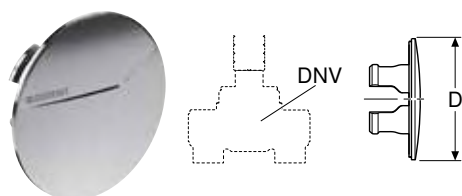

Geberit cover collar for concealed ball valve

click & scan

Characteristics

- Chrome-plated

Art. no.	Colour / surface	DNV	D [cm]
610.090.21.1	chrome / Glossy	15 / 20	7.5