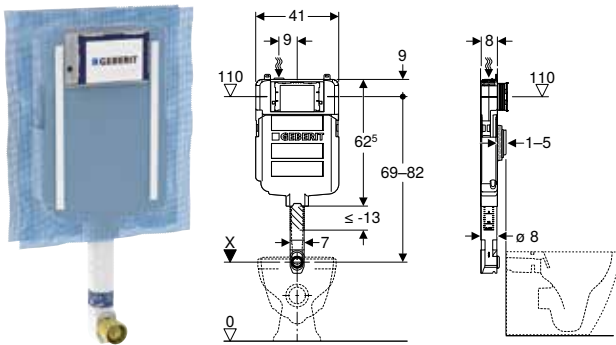

Art. no.	B [cm]	H [cm]	T [cm]
109.300.00.5	41	51	12

Can be combined with

- Geberit Publica squatting pan

- Actuator plate has to be ordered separately

Geberit Sigma concealed cistern 8 cm, 6 / 3 litres

Application purposes