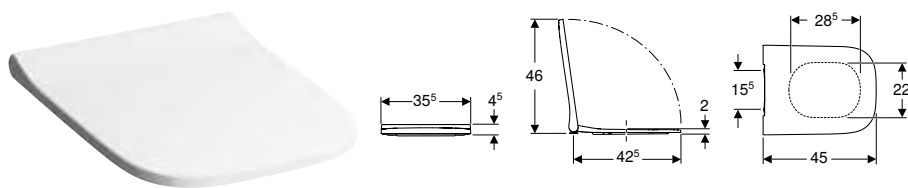

WC seats

Geberit Smyle WC seat, square, slim design

click & scan

Technical data

Product material	Duroplast
Fastening distance	15.5 cm

Characteristics

- Antibacterial
- Narrow design
- Overlapping WC lid

Art. no.	Colour / surface	B [cm]	H [cm]	T [cm]	QuickRelease function	Soft-closing mechanism	Fastening	Hinge material
500.687.01.1	white / glossy	35.5	4.5	45	Yes, with QuickRelease hinges	yes	from above	Brass chrome-plated
500.238.01.1	white / glossy	35.5	4.5	45	no	no	from above	Brass chrome-plated

Can be combined with

- Geberit Smyle floor-standing WC, square, washdown, back-to-wall, shrouded, Rimfree → p. 689
- Geberit Smyle wall-hung WC, square, washdown, small projection, shrouded, Rimfree → p. 688
- Geberit Smyle wall-hung WC, square, washdown, shrouded, Rimfree → p. 688