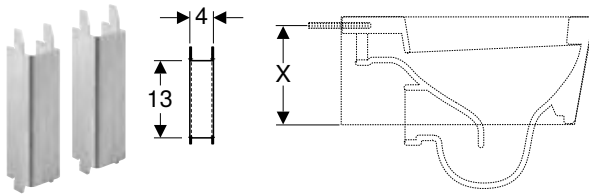

Geberit Duofix set of foot fastener on rear wall

click & scan

Application purposes

- For alternative foot fastening of the Geberit Duofix elements to the rear wall

Scope of delivery

- Set of 2 pieces

Characteristics

- Adjustable in depth
- Zinc-plated

Art. no.

111.064.00.1

Geberit set of support brackets for WC ceramic appliances with small contact surfaces

click & scan

Application purposes

- For additional support of WC ceramic appliances with contact surface $X < 17$ cm (contact surface X = dimension of the lower edge of the WC ceramic appliance to the middle of the fastening hole in the WC ceramic appliance)
- For Geberit Duofix and Geberit GIS elements for wall-hung WC with intended retainers

Scope of delivery

- Set of 2 pieces

Characteristics

- Zinc-plated
- U-profile

Art. no.

111.847.00.1

- It is known that the supports must be fitted on the following WC ceramic appliances: 1) Manufacturer: Flaminia (www.ceramicaflaminia.it), type: Link 5051 and Mini Link 5064 2) Manufacturer: Globo (www.ceramicaglobo.com), type: GLOBOconcept SAS02 and SAS03