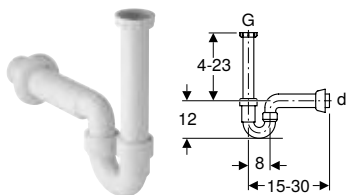

Drain assemblies for kitchen sinks

P-traps

Geberit P-trap for kitchen sink, horizontal outlet

click & scan

Application purposes

- For connecting kitchen sinks with one bowl

Technical data

Product material	PP

Characteristics

- Quality-monitored in accordance with EN 274-3
- P-trap
- Horizontal outlet

Scope of delivery

- Inlet connection piece with union nut made of PP, G 1 1/2"
- Wall collar

Art. no.	Colour / surface	d, $\emptyset$ [mm]	G ["]	h [cm]
152.741.11.1	white alpine	50	1 1/2	4-23
152.742.11.1	white alpine	40	1 1/2	4-23