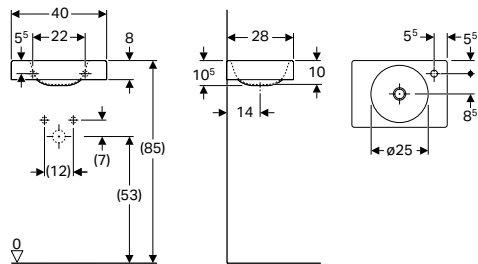

Washbasins

Handrinse basins

Geberit Preciosa II handrinse basin

click & scan

Application purposes

- Suitable for installation in small bathrooms and guest WCs

Technical data

Product material	Fine fireclay

Art. no.	Colour / surface	Tap hole	Overflow	H [cm]	T [cm]

B / width: 40 cm

273240000	PO white	right	without	10.5	28

PO: Phase out as of December 2026

Can be combined with

- Geberit Preciosa II towel rail for handrinse basin → p. 1036

Accessories

- Geberit dip tube trap for washbasin, horizontal outlet
- Geberit waste outlet with free outlet and valve cover
- Geberit dip tube trap for washbasin, space-saving model, horizontal outlet
- Geberit waste outlet with free outlet, screen
- Geberit fastening material for handrinse basin → p. 1035