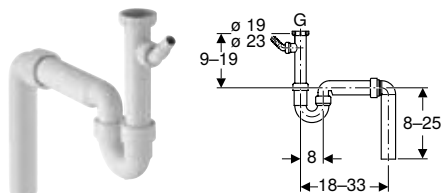

Art. no.	Colour / surface	d, \emptyset [mm]	G ["]	h [cm]
152.711.11.1	white alpine	50	1 1/2	9-19
152.713.11.1	white alpine	40	1 1/2	9-19

Geberit P-trap for kitchen sink, with angled hose connector, vertical outlet