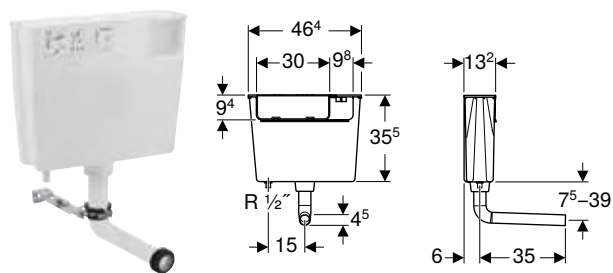

With pneumatic flush actuation

Geberit low-height concealed cistern, 6 / 3 litres, pneumatic flush actuation

click & scan

Application purposes

- For drywall construction
- For installation in bathroom furniture
- For installation in part-height prewall installations
- For low level installation
- For floor-standing WCs
- Not suitable for Geberit AquaClean Alba
- Not suitable for Geberit AquaClean Sela

Technical data

Flow pressure	0.1–10 bar
Flush volume, factory setting	5.8 l
Product material	Plastic

Characteristics

- Flush actuation pneumatic
- Single flush
- Flush pipe connection with compression joint
- Water supply connection on the bottom left
- Water supply connection 1/2"

Scope of delivery

- Flush bend 90°
- Fastening for flush bend
- Cup for flush volume reduction 4.0 / 2.6 l
- Fastening material

Art. no.	B [cm]	H [cm]	T [cm]
109.721.00.2	46.4	35.5	13.2

- Pneumatic flush actuation has to be ordered separately