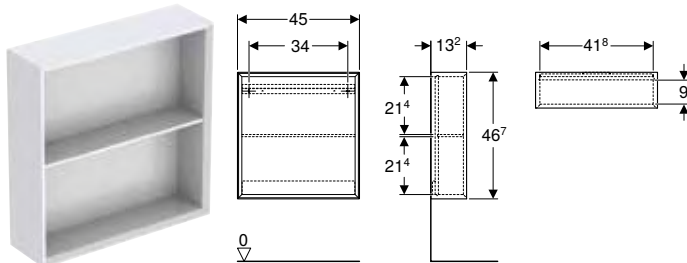

Geberit shelf unit, square

click & scan

Application purposes

- For Geberit ONE, iCon, Acanto and VariForm series

Technical data

Product material	High-compressed three-layer chipboard

Scope of delivery

- High-level cabinet
- Fastening material

Characteristics

- FSC™ C134279 certified
- Wall-hung
- With one fixed shelf
- Hidden fastening
- Moisture-resistant
- Delivered preassembled

Art. no.	Colour / surface	H [cm]	T [cm]

B / width: 45 cm

502.323.01.1	white / high-gloss coated	46.7	13.2
502.323.01.3 *	white / matt coated	46.7	13.2
502.323.JH.1	oak / wood-textured melamine	46.7	13.2
502.323.JK.1	lava / matt coated	46.7	13.2
502.323.JL.1 *	sand grey / high-gloss coated	46.7	13.2
502.323.JR.1 *	hickory / wood-textured melamine	46.7	13.2

* Order-based production