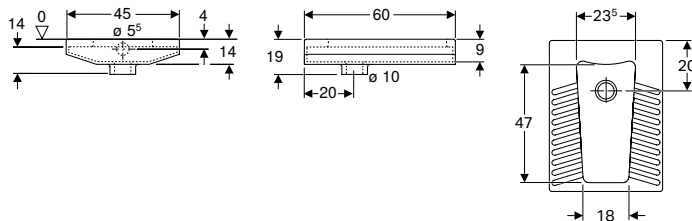

Squatting pans

With flush

Geberit Publica squatting pan

click & scan

Application purposes

- For floor-even installation
- For installation in thin bed mortar
- For exposed cisterns
- For concealed cisterns
- For pressure flushing valves
- For toilet use in squatting position

Scope of delivery

- Squatting pan

Technical data

Product material	Vitreous china

Art. no.	Colour / surface	B [cm]	H [cm]	T [cm]
208580000	white	45	19	60

Can be combined with

- Geberit Sigma concealed cistern 12 cm, 6 / 3 litres

Accessories

- Geberit flush bend set 90°, telescopic
- Geberit flush bend extension with sleeve
- Geberit trap for squat WC, vertical outlet
- Geberit trap for squat WC, horizontal outlet