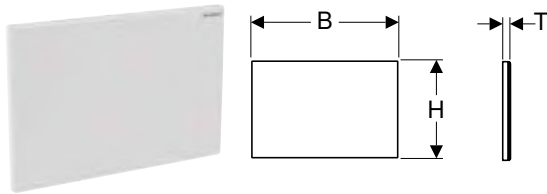

Geberit Sigma cover plate

click & scan

Application purposes

- For covering the service opening of Sigma concealed cisterns

Scope of delivery

- Mounting frame
- 2 distance bolts

Art. no.	Colour / surface	Product material	B [cm]	H [cm]	T [cm]
115.768.11.1	white	Plastic	24.6	16.4	1.1
115.768.21.1	chrome / Glossy	Plastic	24.6	16.4	1.1
115.768.46.1	chrome / Matt	Plastic	24.6	16.4	1.1