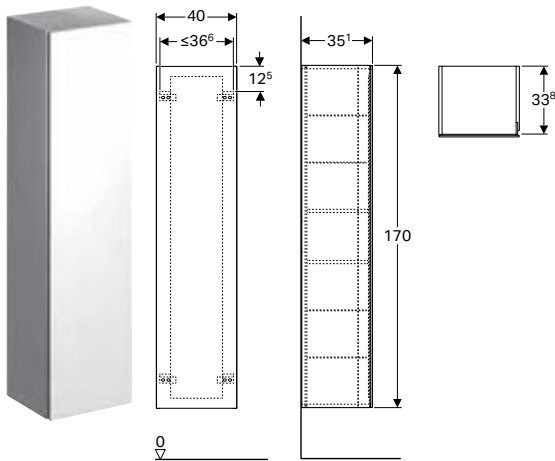

Side cabinets

Geberit Xeno² tall cabinet with one door and internal mirror

click & scan

Technical data

Product material	High-compressed three-layer chipboard

Scope of delivery

- 4 movable shelves
- Fastening material

Characteristics

- FSC™ C134279 certified
- Wall-hung
- With one door
- Door with soft closing
- With two fixed shelves
- With four movable shelves
- Hinge side left or right
- Moisture-resistant
- Mirror on inside of door
- Delivered preassembled

Art. no.	Colour / surface	B [cm]	H [cm]	T [cm]
500.503.01.1	white / high-gloss coated	40	170	35.1
500.503.00.1 *	greige / matt coated	40	170	35.1
500.503.43.1	scultura grey / wood-textured melamine	40	170	35.1

* Order-based production

Accessories

- Accessory overview – Geberit Xeno² bathroom furniture → p. 533