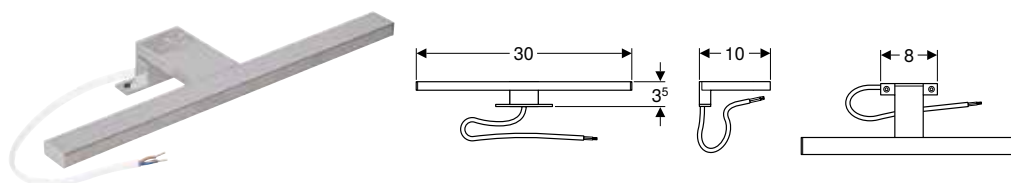

Geberit lamp for mirror cabinet

click & scan

Technical data

Degree of protection	IP44
Nominal voltage	220–240 V AC
Mains frequency	50 Hz / 60 Hz
Operating voltage	24 V DC
Light source energy efficiency class	E
Light colour	4000 K

Scope of delivery

- Lamp
- Junction box

Art. no. Colour / surface

501.280.00.1 chrome / glossy

Protection class

II

Power consumption

[W]

6