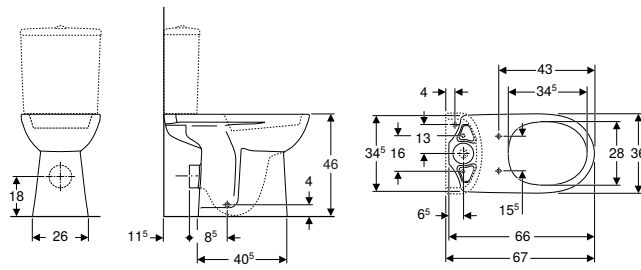

Floor-standing WCs, raised

Geberit Selnova Comfort floor-standing WC for close-coupled exposed cistern, washdown, horizontal outlet, raised

click & scan

Application purposes

- For close-coupled exposed cistern

Technical data

Product material	Vitreous china

Characteristics

- Floor-standing
- Washdown WC
- With flush rim
- Horizontal outlet
- Raised seat height

Scope of delivery

- WC ceramic appliance
- Fastening material

Art. no.	Colour / surface	B	H	T
		[cm]	[cm]	[cm]
500.284.01.1	white	36	46	66

To order additionally

- Cistern
- WC seat

Can be combined with

- Geberit Selnova Square exposed cistern, close-coupled, dual flush, bottom water supply connection → p. 724
- Geberit Selnova Square exposed cistern, close-coupled, dual flush, lateral water supply connection → p. 723
- Geberit Selnova exposed cistern, close-coupled, dual flush, lateral water supply connection → p. 754
- Geberit Selnova exposed cistern, close-coupled, dual flush, bottom water supply connection → p. 753
- Geberit Selnova Comfort WC seat, barrier-free, antibacterial, fastening from above → p. 775
- Geberit Selnova Comfort WC seat, barrier-free, antibacterial, fastening from below → p. 774
- Geberit Selnova Comfort WC seat ring, barrier-free, antibacterial, fastening from above → p. 776
- Geberit Selnova Comfort WC seat ring, D-shape, barrier-free, fastening from below → p. 776

Accessories

- Accessory overview – Geberit Selnova Comfort WC ceramic appliance in combination with connection pipes → p. 769