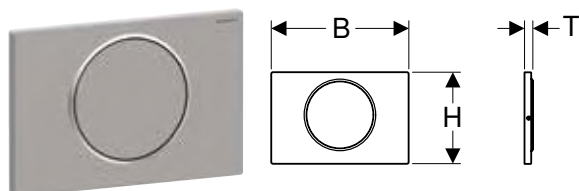

Geberit Sigma10 actuator plate, round, stop-and-go flush, screwable

click & scan

Application purposes

- For flush actuation with Sigma concealed cisterns

Technical data

Actuation force (N) max.	20 N

Characteristics

- Front actuation
- Sound-absorbing actuator rods, tool-free fast adjustment

Scope of delivery

- Mounting frame
- 2 distance bolts
- Actuator rod
- Stop-and-go lever
- Set of bolts

Art. no.	Colour / surface	Product material	B	H	T
			[cm]	[cm]	[cm]
115.787.SN.5	Plate, Button: brushed, easy-to-clean coated Design ring: polished	Stainless steel	24.6	16.4	1.5

Accessories

- Geberit extension set for Sigma, Omega and Kappa concealed cisterns → p. 206