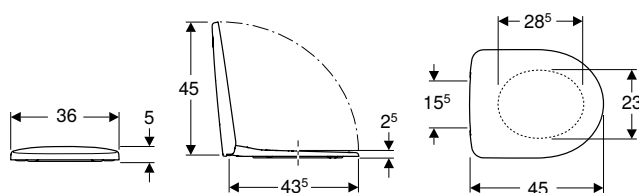

To order additionally

- Cistern
- WC seat
- Fastening material

Can be combined with

- Geberit Selnova Square exposed cistern, close-coupled, dual flush, bottom water supply connection → p. 724
- Geberit Selnova Square exposed cistern, close-coupled, dual flush, lateral water supply connection → p. 723
- Geberit Selnova exposed cistern, close-coupled, dual flush, bottom water supply connection → p. 753
- Geberit Selnova exposed cistern, close-coupled, dual flush, lateral water supply connection → p. 754
- Geberit Selnova WC seat with hinges made of plastic, fastening from below → p. 751
- Geberit Selnova WC seat, fastening from below → p. 752
- Geberit Selnova WC seat, fastening from above → p. 752

WC seats

Geberit Selnova WC seat with hinges made of plastic, fastening from below

Technical data

Product material	Duroplast
Fastening distance	15.5 cm

Scope of delivery

- WC seat

Characteristics

- Overlapping WC lid
- Hinges made of plastic

Art. no.	Colour / surface	B [cm]	H [cm]	T [cm]	QuickRelease function	Soft-closing mechanism	Fastening	Hinge material
500.330.01.1	white / plastic	36	5	45	no	no	from below	Plastic

Can be combined with

- Geberit Selnova wall-hung WC, washdown, Rimfree → p. 739
- Geberit Selnova wall-hung WC, washdown → p. 740
- Geberit Selnova floor-standing WC, washdown, back-to-wall, horizontal outlet, semi-shrouded → p. 745
- Geberit Selnova floor-standing WC, washdown, horizontal outlet, semi-shrouded, Rimfree → p. 744
- Geberit Selnova floor-standing WC for close-coupled exposed cistern, washdown, horizontal outlet, semi-shrouded, Rimfree → p. 746
- Geberit Selnova floor-standing WC for close-coupled exposed cistern, washdown, horizontal outlet, semi-shrouded → p. 748
- Geberit Selnova floor-standing WC for close-coupled exposed cistern, washdown, vertical outlet, semi-shrouded → p. 748
- Geberit Selnova floor-standing WC for close-coupled exposed cistern, washdown, horizontal outlet, Rimfree → p. 749
- Geberit Selnova floor-standing WC for close-coupled exposed cistern, washdown, horizontal outlet → p. 750
- Geberit Selnova floor-standing WC for close-coupled exposed cistern, washdown, vertical outlet → p. 750