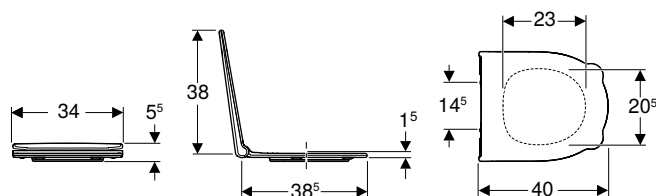

WC seats

Geberit Bambini WC seat for children, EasyMount hinges

click & scan

Application purposes

- For WCs for children, Rimfree

Technical data

Product material	Duroplast
Fastening distance	14.5 cm

Characteristics

- Child-friendly design
- Handles adapted to children's hands for easy and hygienic opening and closing
- WC seat ring with overhang for protection against urine splashes
- Rounded edges for avoiding injuries
- Easy to clean
- WC seat with EasyMount hinges
- Sandwich shape

Scope of delivery

- WC seat

Art. no.	Colour / surface	B [cm]	H [cm]	T [cm]	Soft-closing mechanism	Fastening	Hinge material
502.970.01.1	white	34	5.5	40	yes	from above	Stainless steel / plastic
502.970.SX.1	ocean blue	34	5.5	40	yes	from above	Stainless steel / plastic
502.970.79.1	forest green	34	5.5	40	yes	from above	Stainless steel / plastic
502.970.FY.1	carmine red	34	5.5	40	yes	from above	Stainless steel / plastic
502.969.01.1	white	34	5.5	40	no	from above	Stainless steel / plastic
502.969.SX.1	ocean blue	34	5.5	40	no	from above	Stainless steel / plastic
502.969.79.1	forest green	34	5.5	40	no	from above	Stainless steel / plastic
502.969.FY.1	carmine red	34	5.5	40	no	from above	Stainless steel / plastic

Can be combined with

- Geberit Bambini wall-hung WC for children, washdown, Rimfree, for WC seat → p. 850
- Geberit Bambini floor-standing WC for children, washdown, Rimfree, for WC seat → p. 851