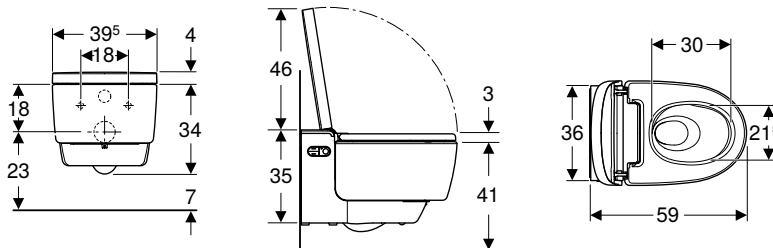

- This product is supplied with the Geberit AquaClean descaling agent. This consumable contains classified hazardous substances. Information, instructions and measures for handling hazardous substances safely can be found at <https://www.geberit-global.com>.

Geberit AquaClean Mera Classic WC complete solution, wall-hung WC

Application purposes

- For convenient and odourless toilet use
- For gently cleaning the anal and vaginal areas with water

Technical data

Degree of protection	IPX4
Nominal voltage	230 V AC
Mains frequency	50 Hz
Power consumption in standby mode max.	0.5 W
Flow pressure	0.5–10 bar
Operating temperature	5–40 °C
Water temperature, adjustment range	34–40 °C
Spray time	30–50 s
WC seat load max.	150 kg

Scope of delivery

- Water supply connection set for Sigma and Omega concealed cisterns 12 cm, installation height 112 cm
- Female socket for mains connection
- Spray shield
- Descaling agent, 125 ml
- Cleaning set
- Connection set for WC, $\varnothing$ 90 mm
- Remote control with wall-mounted case and battery CR2032
- Fastening material

Characteristics

- Hybrid hot water system with continuous flow heater and storage water heater
- Anal shower with double-nozzle WhirlSpray shower technology
- Separate Lady shower nozzle in protected resting position
- Adjustable shower water temperature
- Spray intensity can be set to five different levels
- Spray arm can be set to five different positions
- Adjustable oscillating spray (automatic forward and reverse motion of the spray arm)
- Automatic pre- and postrinsing of the spray nozzle with fresh water
- Descaling programme
- Wall-hung
- Rimless WC ceramic appliance featuring TurboFlush flush technology
- Horizontal outlet
- Washdown WC with special glaze KeraTect
- User detection
- Odour extraction with ceramic honey comb filter can be activated
- Odour extraction unit with run-on function
- Dryer can be activated
- Dryer air intensity can be set to 5 positions
- Dryer arm can be extended
- Adjustable dryer temperature
- WC seat ring and WC lid with soft-closing mechanism
- WC lid with SoftOpening
- WC lid with quick release
- Functions and settings via remote control
- Three user profiles can be programmed
- Compatible with Geberit Home App
- Water supply connection on the left, hidden behind the WC ceramic
- Mains connection with flexible three-core sheathed cable, on the right side, hidden behind the WC ceramic
- External water supply connection on the left possible with accessories
- External mains connection with power outlet on the right possible
- Premounted sound insulation
- Approval in accordance with (DIN) EN 1717 / (DIN) EN 13077

Geberit AquaClean shower toilets

Art. no.	Colour / surface	B [cm]	H [cm]	T [cm]	Protection class	Power consumption [W]	QuickRelease function
146.200.11.1	WC ceramic appliance: white / KeraTect Design cover: white / glossy	39.5	38	59	I	2000	Yes, WC seat ring and WC lid
146.200.21.1	WC ceramic appliance: white / KeraTect Design cover: chrome / glossy	39.5	38	59	I	2000	Yes, WC seat ring and WC lid

Accessories

- Accessory overview – Water and electrical connection for Geberit concealed cisterns → p. 881