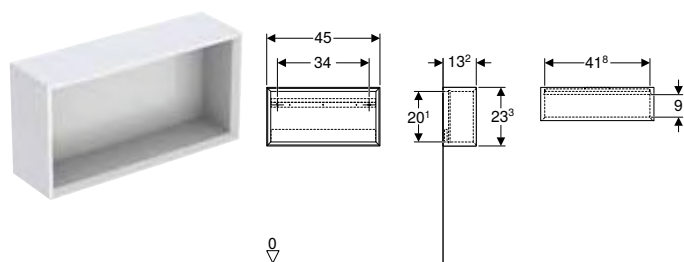

Geberit wall box, rectangular

click & scan

Application purposes

- For Geberit ONE, Acanto and iCon series

Technical data

Product material	High-compressed three-layer chipboard

Characteristics

- FSC™ C134279 certified
- Wall-hung
- Hidden fastening
- Moisture-resistant
- Delivered preassembled

Scope of delivery

- High-level cabinet
- Fastening material

Art. no.	Colour / surface	B [cm]	H [cm]	T [cm]
502.322.01.1	white / high-gloss coated	45	23.3	13.2
502.322.01.3 *	white / matt coated	45	23.3	13.2
502.322.JH.1	oak / wood-textured melamine	45	23.3	13.2
502.322.JK.1	lava / matt coated	45	23.3	13.2
502.322.JL.1 *	sand grey / high-gloss coated	45	23.3	13.2
502.322.JR.1 *	hickory / wood-textured melamine	45	23.3	13.2

* Order-based production