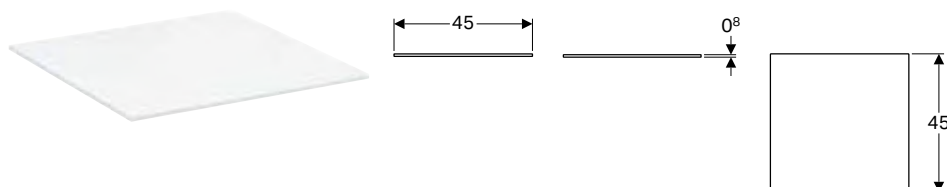

Geberit Xeno² glass shelf

click & scan

Application purposes

- For Xeno² side cabinets with two drawers

Technical data

Product material	Glass

Art. no.	B [cm]	H [cm]	T [cm]
500.523.00.1	45	0.8	45