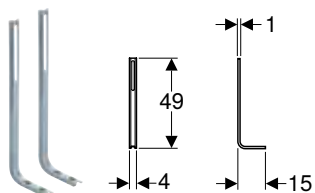

Geberit Kombifix set of leg supports

click & scan

Application purposes

- For masonry walls
- For freestanding positioning of Geberit Kombifix installation elements
- For Geberit Kombifix elements for wall-hung WC or bidet
- For floor constructions 0–12 cm

Scope of delivery

- Set of 2 pieces

Characteristics

- Zinc-plated

Art. no.

457.888.26.1