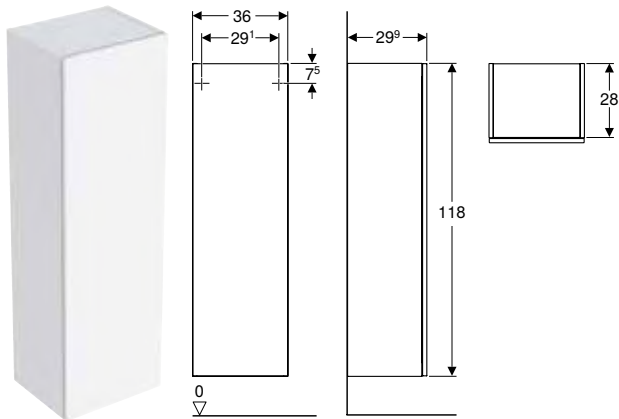

Side cabinets

Geberit Smyle medium cabinet with one door and internal mirror

click & scan

Technical data

Product material	High-compressed three-layer chipboard

Scope of delivery

- Side cabinet
- 3 glass shelves
- Fastening material

Characteristics

- FSC™ C134279 certified
- Wall-hung
- Can be connected with low cabinet to form a tall cabinet
- With one door
- Door with soft closing
- Opening with push-to-open mechanism
- Movable glass shelves
- Hinge side left or right
- Mirror on inside of door
- Moisture-resistant
- Delivered preassembled

Art. no.	Colour / surface	B [cm]	H [cm]	T [cm]
500.361.00.1	white / high-gloss coated	36	118	29.9
500.361.JK.1 *	lava / matt coated	36	118	29.9
500.361.JL.1 *	sand grey / high-gloss coated	36	118	29.9
500.361.JR.1	hickory / wood-textured melamine	36	118	29.9

* Order-based production

Can be combined with

- Geberit Smyle low cabinet, open → p. 682
- Geberit Smyle low cabinet with one door → p. 680

Accessories

- Accessory overview – Geberit Smyle bathroom furniture → p. 673