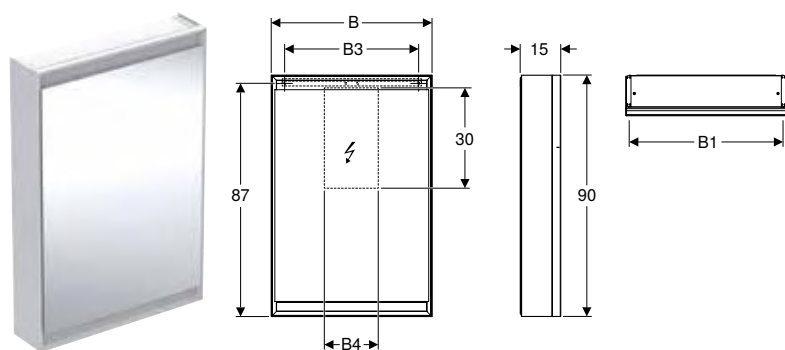

Exposed mirror cabinets

Geberit ONE mirror cabinet with ComfortLight and one door, exposed installation, height 90 cm

Technical data

Degree of protection	IP44
Nominal voltage	230 V AC
Mains frequency	50 Hz
Operating voltage	24 V DC
Product material	Aluminium
Light source energy efficiency class	E
Light colour	2200–4000 K
Service life of LED lighting max.	72000 h
Measuring method	L80B10
Colour rendering index	90
Standard deviation of colour matching	3 SDCM

Scope of delivery

- 3 glass shelves
- Dummy cover for power socket left or right
- Mounting material

Characteristics

- With ComfortLight
- LED lighting
- Indirect lighting
- Internal lighting
- Lighting mood infinitely adjustable from orientation light to day-light
- Functions can be triggered via touch sensor
- DALI-compatible control
- Compatible with Geberit Home App
- Time slot in desired luminous intensity adjustable with Geberit Home App
- With one door
- Door mirrored on both sides
- With two power sockets
- Power sockets mounted on the internal side at the top left and top right
- Continuously movable glass shelves

Art. no.	Colour / surface	B1 [cm]	B3 [cm]	B4 [cm]	H [cm]	T [cm]	Protec- tion class	Power consumption [W]	Door	Luminous flux (max. / above / below) [lm]

B / width: 60 cm

505.810.00.1	anodised aluminium	57.5	50	20	90	15	I	60	left-hand hinge	3273 / 2552 / 721
505.811.00.1	anodised aluminium	57.5	50	20	90	15	I	60	right-hand hinge	3273 / 2552 / 721
505.810.00.2	white / powder-coated aluminium	57.5	50	20	90	15	I	60	left-hand hinge	3273 / 2552 / 721
505.811.00.2	white / powder-coated aluminium	57.5	50	20	90	15	I	60	right-hand hinge	3273 / 2552 / 721

Accessories

- Geberit magnetic holder → p. 516
- Geberit magnifying mirror → p. 516

- Standard actuation via mirror cabinet and room push-button. Actuation via room switch must be changed accordingly in the Geberit Home app