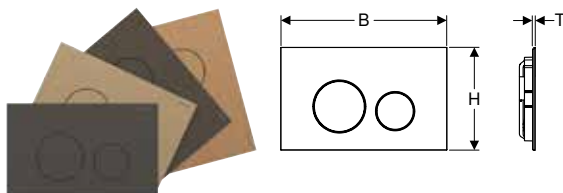

Geberit Sigma40 actuator plate, round, dual flush, customised finish

click & scan

Application purposes

- For flush actuation with Sigma concealed cisterns
- For covering thicknesses ≥ 15 mm

Characteristics

- Front actuation
- Sound-absorbing actuator rods, tool-free fast adjustment

Scope of delivery

- Mounting frame
- 2 distance bolts
- 2 actuator rods

Art. no.	Colour / surface	Product material	B	H	T
			[cm]	[cm]	[cm]
004.610.00.2*	galvanized	Stainless steel	24.6	15.2	0.4
004.610.00.3*	galvanized and varnished	Stainless steel	24.6	15.2	0.4

Available as of April 2026; * Order-based production

Accessories

- Geberit extension set for Sigma, Omega and Kappa concealed cisterns → p. 206