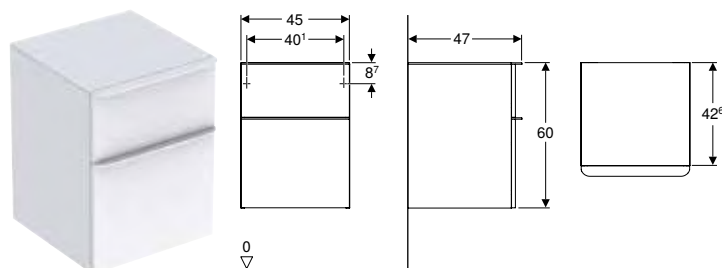

Art. no.	Colour / surface	B [cm]	H [cm]	T [cm]
Door: left-hand hinge				
500.360.00.1	Body, Front: white / high-gloss coated Handle: white / matt powder-coated	36	60	32.6
500.360.JK.1 *	Body, Front: lava / matt coated Handle: lava / matt powder-coated	36	60	32.6
500.360.JL.1 *	Body, Front: sand grey / high-gloss coated Handle: sand grey / matt powder-coated	36	60	32.6
500.360.JR.1	Body, Front: hickory / wood-textured melamine Handle: lava / matt powder-coated	36	60	32.6
Door: right-hand hinge				
500.359.00.1	Body, Front: white / high-gloss coated Handle: white / matt powder-coated	36	60	32.6
500.359.JK.1 *	Body, Front: lava / matt coated Handle: lava / matt powder-coated	36	60	32.6
500.359.JL.1 *	Body, Front: sand grey / high-gloss coated Handle: sand grey / matt powder-coated	36	60	32.6
500.359.JR.1	Body, Front: hickory / wood-textured melamine Handle: lava / matt powder-coated	36	60	32.6

* Order-based production

Can be combined with

- Geberit Smyle medium cabinet with one door and internal mirror → p. 680

Accessories

- Accessory overview – Geberit Smyle bathroom furniture → p. 673

Geberit Smyle low cabinet with two drawers

click & scan

Technical data

Product material	High-compressed three-layer chipboard
Drawer load max.	20 kg

Scope of delivery

- Low cabinet
- Fastening material

Characteristics

- FSC™ C134279 certified
- Wall-hung
- Can be connected with washbasin cabinet
- With two drawers
- Opening with handle
- Drawer with soft closing
- Moisture-resistant
- Drawer frame made of metal
- Cover plate made of glass
- Delivered preassembled

Art. no.	Colour / surface	B [cm]	H [cm]	T [cm]
500.357.00.1	Body, Front: white / high-gloss coated Handle: white / matt powder-coated	45	60	47
500.357.JK.1 *	Body, Front: lava / matt coated Handle: lava / matt powder-coated	45	60	47
500.357.JL.1 *	Body, Front: sand grey / high-gloss coated Handle: sand grey / matt powder-coated	45	60	47
500.357.JR.1	Body, Front: hickory / wood-textured melamine Handle: lava / matt powder-coated	45	60	47

* Order-based production

Can be combined with

- Geberit Smyle cabinet for washbasin, square design, with two drawers → p. 678
- Geberit Smyle cabinet for double washbasin, square design, with two drawers → p. 679
- Geberit magnetic board with storage boxes → p. 576

Accessories

- Accessory overview – Geberit Smyle bathroom furniture → p. 673