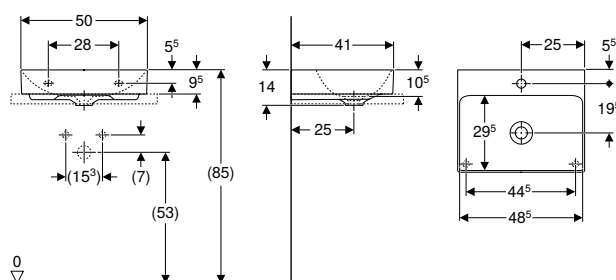

Mix & Match

Geberit ONE lay-on washbasin, rectangular

click & scan

Application purposes

- For mounting on washtops

Technical data

Product material	Fine fireclay

Characteristics

- Vertical outlet
- Ground bottom and rear sides

Scope of delivery

- Washbasin
- Fastening material

Art. no.	Colour / surface	Mix & Match	Tap hole	Overflow	H [cm]	T [cm]
B / width: 50 cm						
505.030.01.6	white / KeraTect	Yes	centred	without	14	41
505.031.01.6	white / KeraTect	Yes	without	without	14	41

To order additionally

- Geberit ONE washtop with cutout, for lay-on washbasin, rectangular → p. 502
- Geberit ONE washtop with cutout, stoneware, for lay-on washbasin, rectangular → p. 504
- Geberit washbasin connector and trap, space-saving model

Can be combined with

- Geberit iCon cabinet for washbasin, with one drawer → p. 614
- Geberit iCon cabinet for washbasin, with two drawers → p. 616
- Geberit ONE cabinet for washbasin, with two drawers → p. 486
- Geberit ONE cabinet for lay-on washbasin, with four drawers → p. 489
- Geberit ONE cabinet for washbasin, with one drawer → p. 484
- Geberit ONE cabinet for lay-on washbasin, with two drawers → p. 488
- Geberit Acanto cabinet for washbasin, with one drawer and one internal drawer → p. 564

Accessories

- Washbasin drain with siphon, valve cover and sleeve, horizontal outlet, for Geberit ONE washbasin, vertical outlet
- Washbasin drain, space-saving model, slim design, with free outlet and valve cover, horizontal outlet, for Geberit ONE washbasin, vertical outlet
- Washbasin drain, space-saving model, slim design, with lever actuation and valve cover, horizontal outlet, for Geberit ONE washbasin, vertical outlet

- A Geberit washbasin connector, space-saving model is required for the installation of the washbasin with base cabinet. See 'Assortment overview – Geberit ONE washbasin connectors space-saving model' or online catalogue, washbasin accessories
- Mix & Match: Articles of the same width can be freely combined in the Geberit ONE, Acanto and iCon series