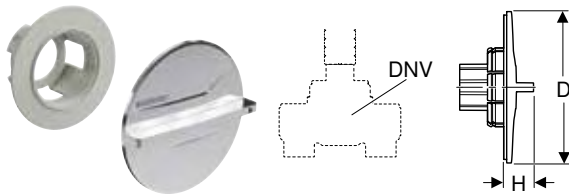

Geberit turn handle set for concealed ball valve

click & scan

Characteristics

- Chrome-plated

Scope of delivery

- Turn handle, chrome-plated
- Retainer with slip-on spindle and transition bushing
- Colour markings (red, blue)

Art. no.	Colour / surface	DNV	D [cm]	H [cm]
610.089.21.1	chrome / glossy	15 / 20	7.5	1.5