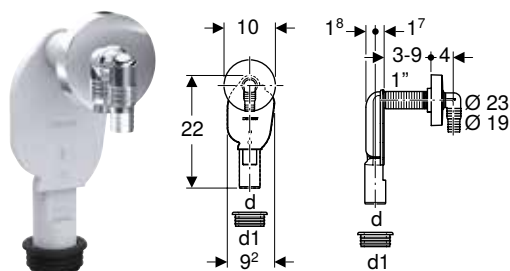

Geberit concealed trap for devices, with one connection

click & scan

Application purposes

- For covered installation
- For connecting washing machines or dishwashers

Technical data

Product material	Plastic

Characteristics

- Quality-monitored in accordance with EN 274-3

Scope of delivery

- Angled hose connector made of PP, $\varnothing$ 19 / 23 mm
- Wall collar
- Protection box
- Sleeve made of EPDM

Art. no.	Colour / surface	d, $\varnothing$ [mm]	Discharge rate [l/s]	d1, $\varnothing$ [mm]
152.235.11.1	white alpine	40	0.6	56
152.235.21.1	chrome / Glossy	40	0.6	56