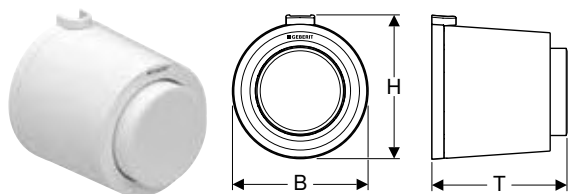

Geberit Type 01 remote flush actuation, round, pneumatic, single flush, for Sigma concealed cistern 8 cm, exposed actuator

click & scan

Application purposes

- For pneumatic remote flush actuation of Geberit concealed cisterns
- For single flush
- For solid and drywall construction
- For exposed installation
- For Sigma concealed cisterns 8 cm

Characteristics

- Round design
- Actuator button protruding
- Can be combined with Geberit actuator plates for single flush and stop-and-go flush or Geberit cover plate

Technical data

Actuation force (N) max.	25 N

Scope of delivery

- Actuator
- Pneumatic flushing device
- Pneumatic hose, length 2 m
- Fastening material

Art. no.	Colour / surface	Product material	B [cm]	H [cm]	T [cm]
116.047.11.1	white alpine	Plastic	8.5	9	8.5