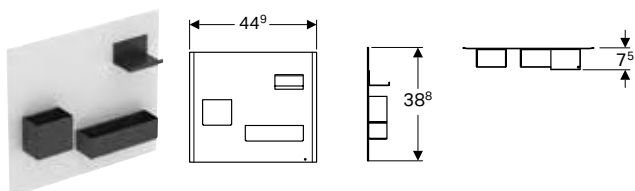

Geberit magnetic board with storage boxes

click & scan

Technical data

Product material	Steel

Scope of delivery

- Magnetic board
- Storage boxes

Characteristics

- Storage boxes of different sizes
- Storage boxes fixed with magnetic fixing

Art. no.	Colour / surface
500.649.01.2	Magnetic board: white / matt powder-coated Storage boxes with magnetic fixing: lava / matt powder-coated
500.649.JL.2	Magnetic board: sand grey / matt powder-coated Storage boxes with magnetic fixing: lava / matt powder-coated
500.649.JK.2	Magnetic board, Storage boxes with magnetic fixing: lava / matt powder-coated
500.649.16.1	Magnetic board: black / matt powder-coated Storage boxes with magnetic fixing: lava / matt powder-coated

Can be combined with

- Geberit iCon low cabinet with two drawers → p. 624
- Geberit Smyle low cabinet with two drawers → p. 681