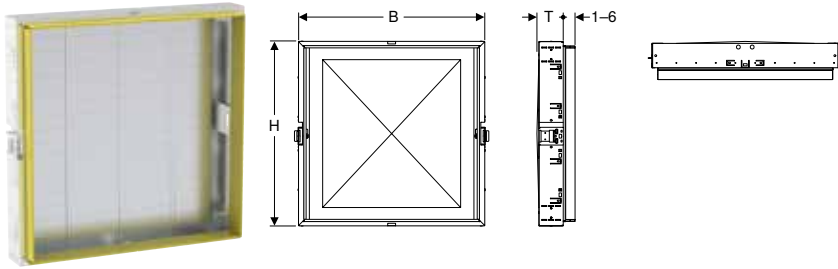

Installation box for Geberit ONE mirror cabinet, height 90 cm

click & scan

Application purposes

- For drywall construction
- For installation in room-height prewall installations
- For installation in room-height installation walls
- For installation in room-height Geberit Duofix system walls
- For mounting in room-height Geberit GIS support systems for prewalls or partition walls
- For Geberit ONE mirror cabinets with height 90 cm

Scope of delivery

- 2 fixing brackets for studs or Geberit GIS profile
- Protection box
- Fastening material

Characteristics

- With fixing hooks for mirror cabinet, adjustable
- With fastening material for electrical connection
- With panelling stoppers made of plate, zinc-plated

Art. no.	Nominal width [cm]	B [cm]	H [cm]	T [cm]
111.941.00.1	60	64.5	93.5	14.5
111.942.00.1	75	79.5	93.5	14.5
111.943.00.1	90	94.5	93.5	14.5
111.944.00.1	105	109.5	93.5	14.5
111.945.00.1	120	124.5	93.5	14.5

Accessories

- Geberit Duofix crossbar for element fastening, for stud clearance from 60 cm → p. 92