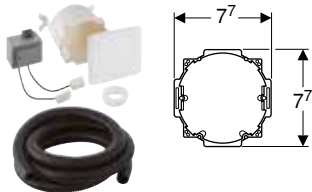

Geberit installation set with concealed power supply unit, for Types 8x and 18x washbasin taps

click & scan

Application purposes

- For concealed installation
- For power supply of washbasin taps Types 85–88, 185 and 186

Technical data

Degree of protection	IP20
Nominal voltage	230 V AC
Mains frequency	50–60 Hz
Output voltage	12 V AC

Characteristics

- Power supply for max. eight taps

Scope of delivery

- Cover for flush-mounting box
- Flush-mounting box for drilling hole $\varnothing$ 76 mm
- Hardwired transformer
- Conduit pipe, length 2.5 m

Art. no.

241.631.00.1

Accessories

- Geberit extension cable for power supply unit, for Types 8x and 18x washbasin taps → p. 353