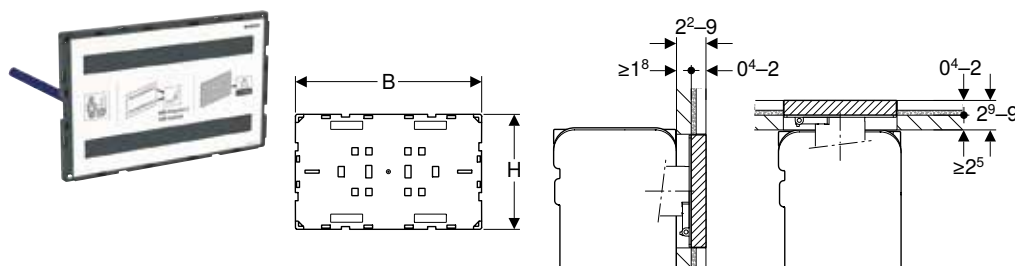

Geberit Omega cover plate, surface-even

click & scan

Application purposes

- For individual bathroom design
- For covering the service opening in Omega concealed cisterns
- For extensive surface coverings
- For covering thicknesses ≥ 18 mm (front installation)
- For covering thicknesses ≥ 25 mm (top installation)
- Suitable for tile structures of 4–20 mm

Scope of delivery

- Protection plate
- 2 spacers
- 2 distance bolts

Characteristics

- Surface is provided and completed by customer
- Installation possible from the top/front
- Surface-even installation
- Cover plate not suitable for applying plaster

Art. no.	Colour / surface	Product material	B	H	T
			[cm]	[cm]	[cm]
115.087.00.1	customised	Plastic	18.3	11.3	1.8