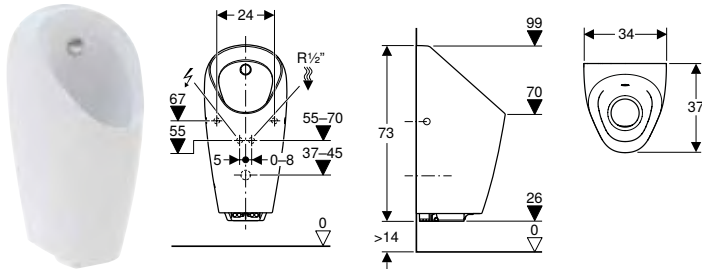

Geberit Selva urinal for integrated control

click & scan

Application purposes

- For waterless operation, can be refitted to operation with flush
- For Geberit installation elements for urinals with or for integrated flush control

Technical data

Degree of protection	IP45
Flush volume small, adjustment range	0.5 l
Product material	Vitreous china

Scope of delivery

- Fastening material
- Hybrid trap
- Urinal trap with suction function
- Drain strainer
- Drain assembly
- Inlet set
- Water pressure reducing valve

Characteristics

- Without urinal flush control
- Retrofitting to flush operation possible by adding a urinal flush control
- Rimless
- Wall-hung
- Urinal flush control can be mounted from front without removing ceramic appliance
- Trap can be replaced from top, without removing ceramic appliance
- Trap adapter can be height-adjusted without tools
- Drainage system can be cleaned without removing ceramic appliance
- Flushing out of urinal ceramic with 0.5 l per flush guaranteed, while compliant with EN13407

Art. no.	Colour / surface	B [cm]	H [cm]	T [cm]	Outlet
116.085.00.1	white	34	73	37	to the rear

Can be combined with

- Geberit Duofix element for urinal, 112–130 cm, universal, for exposed flushing valve
- Geberit GIS element for urinal, 114 cm, universal, for exposed flushing valve
- Geberit Kombifix element for urinal, 109–127 cm, universal, for exposed flushing valve

Accessories

- Geberit urinal flush control for Preda, Selva and Tamina urinals, mains operation
- Geberit urinal flush control for Preda, Selva and Tamina urinals, battery operation
- Geberit urinal flush control for Preda, Selva and Tamina urinals, self-sustaining power supply
- Geberit drain strainer for trap adapter d140 → p. 971

- For flushed operation the Geberit urinal flush control for urinals Preda, Selva and Tamina has to be ordered additionally
- Pre-install circular pipe if retrofitting to flush operation is to take place later. Avoid dead-end pipes.
- For installing and removing the urinal flush control without removing the ceramic appliance, the urinal rim height must be at least 58 cm above finished floor