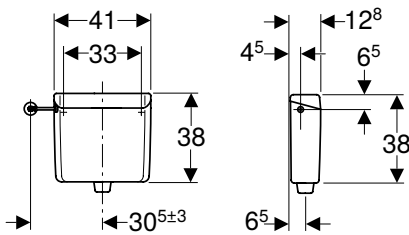

Low and half-high level

Geberit AP123 exposed cistern, stop-and-go flush

click & scan

Application purposes

- For low level installation

Technical data

Flush volume, factory setting	6 l
Flush volume, adjustment range	6 l / 9 l
Product material	ABS

Characteristics

- Low-noise
- Stop-and-go flush
- Insulated against condensation
- Flush pipe connection, pluggable
- Water supply connection on the left/right
- Water supply connection 3/8"
- Can be refitted for water supply connection on the rear centre

Scope of delivery

- Flush bend 90° made of ABS, ø 50 / 44 mm, 23 x 23 cm
- Fastening material

Art. no.	Colour / surface	B [cm]	H [cm]	T [cm]
123.105.11.1	white alpine	41	38	12.5