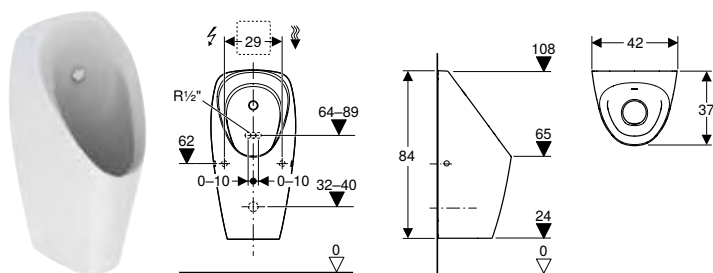

Geberit Tamina urinal for concealed flush control

click & scan

Application purposes

- For operating with automatic, water-saving flush
- For connecting to concealed urinal flush controls
- For Geberit installation elements for urinals for spray head
- For installation sets for urinal flush control, for Preda and Selva urinals
- For covering existing connections in renovations

Technical data

Flush volume small, adjustment range	0.5 l
Product material	Vitreous china

Characteristics

- Wall-hung
- Rimless
- Spray head can be replaced from front, without removing ceramic appliance
- Trap can be replaced from top, without removing ceramic appliance
- Trap adapter can be height-adjusted without tools
- Drainage system can be cleaned without removing ceramic appliance
- Flushing out of urinal ceramic with 0.5 l per flush guaranteed, while compliant with EN13407
- Waterless operation possible

Scope of delivery

- Fastening material
- Urinal trap with suction function
- Drain strainer
- Drain assembly
- Check valve
- Elbow tap connector 90° R 1/2"

Art. no.	Colour / surface	B [cm]	H [cm]	T [cm]	Outlet
116.140.00.1	white	42	84	37	to the rear

Can be combined with

- Geberit Duofix element for urinal, 112–130 cm, universal, for spray head
- Geberit installation set for urinal flush controls with 1/2" connection
- Geberit GIS element for urinal, 114 cm, universal, for spray head
- Geberit Kombifix element for urinal, 109–127 cm, universal, for spray head

Accessories

- Geberit wall fixing, complete, for drywall construction → p. 973
- Geberit hybrid trap adapter for Preda, Selva and Tamina urinals → p. 970
- Geberit hybrid trap for urinals → p. 969