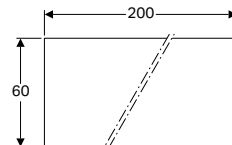

Panellings

Geberit Duofix panel

click & scan

Application purposes

- For single-layer panelling of Geberit Duofix system walls
- For horizontal panelling
- For areas exposed to small and moderate water action
- For use in the water action classes W0-I and W1-I, according to DIN 18534
- Not suitable for standard panel screws

Characteristics

- Screwable with Geberit panel screws
- Impregnated
- Environmentally compatible
- Non-combustible
- Building material class A2, non-combustible, in accordance with DIN 4102
- Type H2 according to EN 520+A1

Technical data

Product material	Plasterboard
Compressive strength	3.5 N/mm²

Art. no.	B [cm]	H [cm]	T [cm]	Weight of main element [kg]
111.808.00.1	200	60	1.8	18.7

Accessories

- Geberit filler → p. 40
- Geberit panel screw → p. 39
- Geberit panel screw, in magazine → p. 39

- Geberit panel screws must be used to screw in the panels