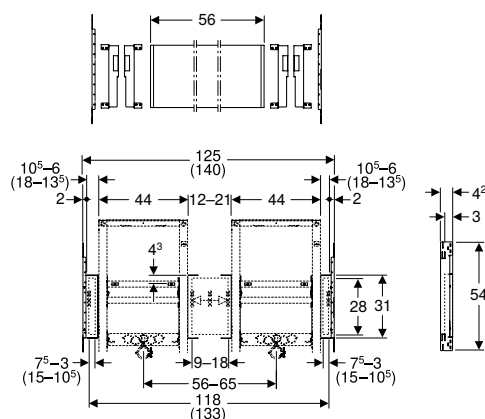

Geberit Duofix mounting plate for washbasin with washbasin cabinet and two washbasin taps

click & scan

Application purposes

- For drywall construction
- For installation in part-height prewall installations
- For installation in room-height installation walls
- For installation in part or room-height Geberit Duofix system walls
- For fastening between 2 Geberit Duofix elements for washbasin and studs
- For fastening washbasins with cabinet
- For use with 2 outlet taps

Scope of delivery

- Mounting plate
- 6 fixing brackets
- Fastening material

Characteristics

- Width adapted to Geberit ONE washbasins with cabinets
- Width adapted to Geberit Duofix crossbars for element fastening, for stud clearance from 60 cm (120–135 cm)
- Mounting plate can be cut to element width and position
- Can be divided into three smaller mounting plates
- Mounting plate made of veneered wood, waterproof bonded
- Building material class B2 in accordance with DIN 4102-1, resp. class D-s2, d0 in accordance with EN 13501-3
- Formaldehyde release class A in accordance with EN 1084, resp. Class E 1 according to EN 13936

Art. no.	Nominal width [cm]	B [cm]	H [cm]	T [cm]
111.056.00.1	120–135	56	31	3

To order additionally

- Fastening material for washbasin (if the positions of the fastening screws are on the mounting plates)

Accessories

- Geberit Duofix crossbar for element fastening, for stud clearance from 60 cm → p. 92
- Geberit Duofix fastening for central drain between two elements for washbasin → p. 93

- The possible nominal widths of 120 cm and (135 cm) are provided separately in the dimension specifications.
- The dimension specifications for the part widths relate to the room-height installation situations combined with the crossbar for element fastening
- The dimension specifications relate to the installation of 2 elements for washbasin with width 44 cm