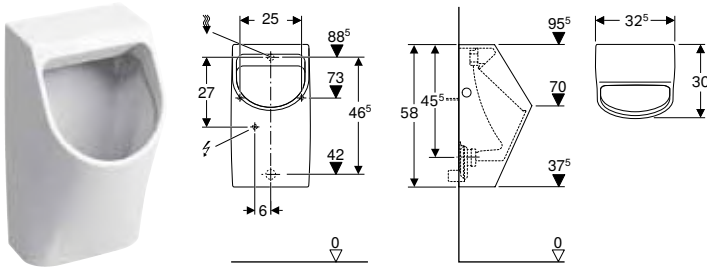

Urinals

Urinals, flush operation, with flush rim
Without lid

Geberit Smyle urinal, inlet from the rear, outlet to the rear

click & scan

Application purposes

- For operating with automatic, water-saving flush
- For operation with manual or automatic flush actuation
- For concealed urinal flush controls
- For concealed urinal flush controls, hidden
- For exposed urinal flush controls, hidden

Technical data

Flush volume small, adjustment range	1 l
Product material	Vitreous china

Characteristics

- Wall-hung
- With flush rim
- Hidden trap
- Hidden fastening
- Fulfils requirements in accordance with EN 13407

Scope of delivery

- Urinal ceramic
- Fastening material for urinal

Art. no.	Colour / surface	B [cm]	H [cm]	T [cm]	Outlet
500.254.01.1	white	32.5	58	30	to the rear

Accessories

- Geberit flush bend extension for urinal, with sleeve
- Geberit inlet connection piece for urinals → p. 973
- Geberit urinal trap, horizontal outlet
- Geberit urinal trap d40, horizontal outlet

- Urinal trap not included in scope of delivery
- Electrical connection required for urinal flush controls with mains operation