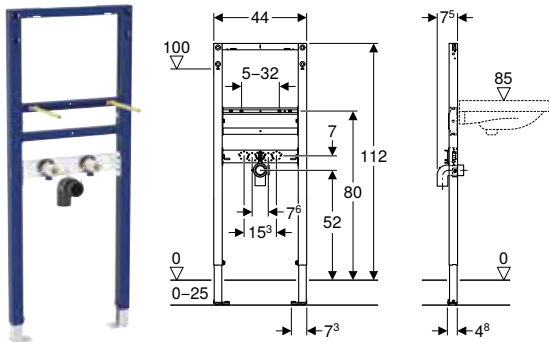

Geberit Duofix element for washbasin, 112 cm, slim design, deck-mounted tap

Application purposes

- For metal and wood frame walls
- For Geberit Duofix system walls
- For installation in part- or room-height prewalls
- For installation in room-height partition walls
- For floor constructions 0–25 cm
- For installation of washbasins
- For deck-mounted taps

Scope of delivery

- 2 elbow tap connectors Rp 1/2" / R 1/2", compatible with MF
- 2 sound insulation bases
- 2 insulating sleeves
- Connection bend made of PE-HD, $\varnothing$ 50 mm
- Seal $\varnothing$ 44 / 32 mm
- Fastening material

Characteristics

- 2025 range
- Allows more positioning options for furniture substructure mounting next to element, compared to element with 50 cm width
- Statically self-supporting frame, protected against corrosion with powder coating
- With pull-out plate for lateral fastening above the element on metal or wood profiles or on Geberit Duofix system studs
- Alternative fastening point for wall anchors
- Rotating foot plates, suitable for installation in U profiles UW 50 and UW 75
- Foot plates that can be mounted in Geberit Duofix system rail without tools, without additional components
- Galvanised non-slip leg supports protected against corrosion
- Fastening distance washbasin 5–32 cm
- Threaded rods adjustable in depth with 18 or 28 cm fastening distance
- Fastening for connection bend, height-adjustable and sound-absorbing
- Crossbar for tap adjustable in height and depth

Art. no.	B [cm]	H [cm]	T [cm]
111.266.00.2	44	112	7.5

Accessories

- Accessory overview – Geberit Duofix elements for washbasins → p. 55