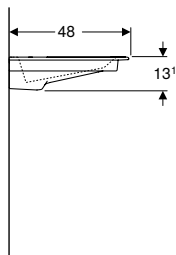

Accessories

- Geberit ONE drain cover with comb insert, magnetic fixing → p. 478

- Mix & Match: Articles of the same width can be freely combined in the Geberit ONE, Acanto and iCon series

Mix & Match

Geberit ONE vanity basin, CleanDrain, left shelf surface