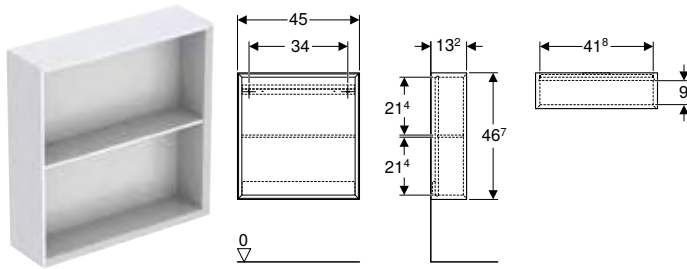

Geberit shelf unit, square

click & scan

Application purposes

- For Geberit ONE, Acanto and iCon series

Technical data

Product material	High-compressed three-layer chipboard

Characteristics

- FSC™ C134279 certified
- Wall-hung
- With one fixed shelf
- Hidden fastening
- Moisture-resistant
- Delivered preassembled

Scope of delivery

- High-level cabinet
- Fastening material

Art. no.	Colour / surface	H [cm]	T [cm]
B / width: 45 cm			
502.323.01.1	white / high-gloss coated	46.7	13.2
502.323.01.3 *	white / matt coated	46.7	13.2
502.323.JH.1	oak / wood-textured melamine	46.7	13.2
502.323.JK.1	lava / matt coated	46.7	13.2
502.323.JL.1 *	sand grey / high-gloss coated	46.7	13.2
502.323.JR.1 *	hickory / wood-textured melamine	46.7	13.2

* Order-based production