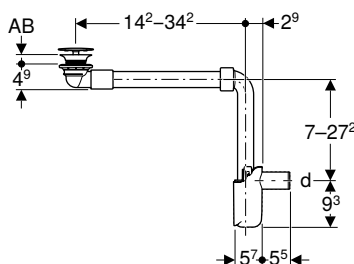

Washbasin drain, space-saving model, slim design, with free outlet and valve cover, horizontal outlet, for Geberit ONE washbasin, vertical outlet

click & scan

Application purposes

- For washbasins without overflow
- For washbasins with material thickness 15–20 mm near the waste outlet
- For space-saving installation on washbasins with cabinet without trap cutout
- For space-saving installation on washbasins

Characteristics

- Quality-monitored in accordance with EN 274-3
- Hygienic with optimum flow behaviour
- Length can be adapted on washbasin
- With integrated hair trap
- Horizontal outlet

Technical data

Depth of water seal (mm)	50 mm

Scope of delivery

- Waste outlet
- Connection bend 90° made of PP
- Sleeve made of EPDM
- Dip tube trap
- Valve cover made of sanitary ceramic
- Washbasin connector

Art. no.	Colour / surface	d, ø [mm]	AB [mm]	L [cm]	h [cm]
152.089.01.1	white	32	15–20	11.2	7–27.2
152.099.01.1	white	40	15–20	11.2	7–27.2

- For washbasins with material thickness of 8–15 mm in the waste outlet area, the flat gasket art. no. 245.413.00.1 must also be used