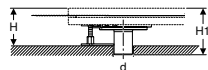

Geberit Duofix shower drain with five feet, integrated for CleanFloor30 shower surface, cross-floor installation

click & scan

Application purposes

- For drainage of Geberit CleanFloor30 shower surfaces, integrated
- For floor constructions up to finished floor level 8–13 cm
- For fastening to Geberit Duofix installation frames for shower surfaces
- For use as floor drain with horizontal outlet

Characteristics

- Quality-monitored in accordance with EN 274-3
- Removable trap cup
- Threaded rods can be shortened

Scope of delivery

- Shower drain $\varnothing$ 90 mm
- Straight connector made of PE-HD
- Feet for installation frame
- 12 Gummiauflagen
- Holder for shower drain
- Assembly clamp
- Fastening screw

Art. no.	DN	d, $\varnothing$ [mm]	H [cm]	H1 [cm]
551.559.00.1	50	50	8–13	13.2

Available as of April 2026

To order additionally

- Geberit CleanFloor30 integrated shower surface, with sealing fleece
- Geberit Duofix installation frame for shower surfaces

- Replacement for art. no. 154.030.00.1