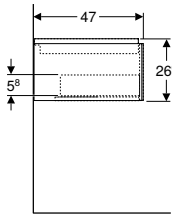

Geberit ONE cabinet for lay-on washbasin, with two drawers

click & scan

Technical data

Product material	High-compressed three-layer chipboard
Drawer load max.	20 kg

Scope of delivery

- Cabinet for washbasin
- Fastening material

Characteristics

- FSC™ C134279 certified
- Wall-hung
- Fully usable storage space in upper drawer
- With two drawers
- Opening with push-to-open mechanism
- Drawer with soft closing
- Moisture-resistant
- Delivered preassembled

Art. no.	Colour / surface	Washbasin, width [cm]	H [cm]	T [cm]
B / width: 133.2 cm				
505.076.00.1	white / high-gloss coated	135	26.6	47
505.076.00.2 *	white / matt coated	135	26.6	47
505.076.00.3	lava / matt coated	135	26.6	47
505.076.00.4 *	sand grey / high-gloss coated	135	26.6	47
505.076.00.5	oak / wood-textured melamine	135	26.6	47
505.076.00.6 *	hickory / wood-textured melamine	135	26.6	47
505.076.00.7 *	greige / matt coated	135	26.6	47
505.076.00.8 *	black / matt coated	135	26.6	47

* Order-based production

Can be combined with

- Geberit ONE lay-on washbasin, bowl shape → p. 475
- Geberit ONE lay-on washbasin, rectangular, CleanDrain → p. 476
- Geberit ONE lay-on washbasin, bowl shape, CleanDrain → p. 474
- Geberit ONE lay-on washbasin, rectangular → p. 477
- Geberit ONE design cover for washbasin traps → p. 478
- Geberit ONE low cabinet with one drawer → p. 490
- Geberit ONE low cabinet with two drawers → p. 490
- Geberit ONE side element → p. 491

Accessories

- Accessory overview – Geberit ONE bathroom furniture → p. 481

- A Geberit washbasin connector, space-saving model is required for the installation of the base cabinet. See assortment overview washbasin series or online catalogue, washbasin accessories