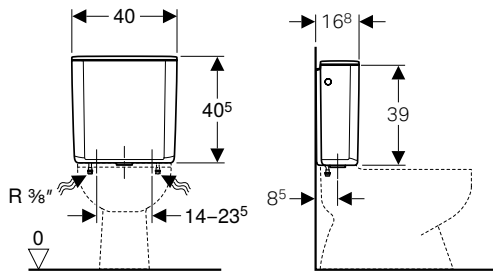

Exposed Cisterns

Exposed cisterns for WCs, made of plastic
Close-coupled

Exposed cisterns for WCs, made of plastic

Close-coupled

Geberit AP128 exposed cistern, dual flush, bottom left or right water supply connection

click & scan

Application purposes

- For close-coupled installation

Technical data

Flush volume, factory setting	6 l / 4 l
Flush volume large, adjustment range	6 l / 9 l
Small flush volume	4 l
Product material	ASA

Characteristics

- Low-noise
- Dual flush
- Insulated against condensation
- Water supply connection 3/8"
- Water supply connection on the bottom

Scope of delivery

- Seal made of EPDM
- Fastening material

Art. no.	Colour / surface	B [cm]	H [cm]	T [cm]
128.309.11.5	white alpine	40	40.5	16.8