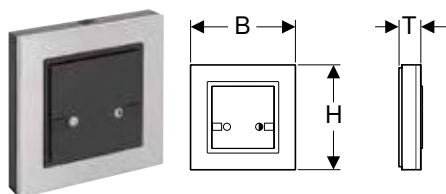

For WC flush controls with electronic flush actuation

Geberit RF-controlled button for electronic flush actuation

click & scan

Application purposes

- For manual, wireless flush actuation of Sigma concealed cisterns 12 cm using an electronic Geberit WC flush control

Technical data

Operating voltage	3 V DC
Radio frequency	868.4 MHz
Radio frequency distance	10 m

Characteristics

- Dual flush can be actuated
- Easy to install and service

Scope of delivery

- 2 alkaline manganese batteries type AAA 1.5 V
- Fastening material

Art. no.	B [cm]	H [cm]	T [cm]
241.568.00.1	8.8	8.8	1.8

New