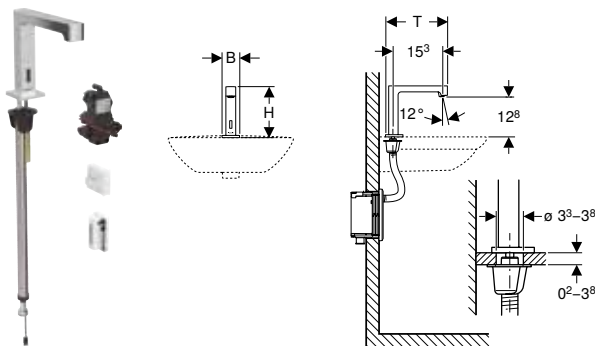

Geberit Brenta washbasin tap, deck-mounted, generator operation, for concealed function box

click & scan

Application purposes

- For installation in washbasins or washtops
- For installation in Geberit installation elements for washbasins, deck-mounted tap with concealed function box
- For installation in Geberit installation sets for electronic washbasin taps, deck-mounted, with concealed function box
- For connecting cold and hot water (only for model with mixer or thermostatic mixer)
- For connecting cold or mixed water (only for model without mixer)
- Suitable for use with stainless steel sinks
- For a flow rate of > 3 l/min
- Model without mixer suitable for combination with continuous flow heater, see technical data sheet "Washbasin taps with continuous flow heaters"

Technical data

Degree of protection	IPX4
Operating voltage	3.2 V DC
Operating pressure	2–10 bar
Differentiated pressure CW/WW max.	1.5 bar
Water test pressure max.	16 bar
Test pressure air / inert gas max.	3 bar
Ambient temperature	1–40 °C
Storage temperature	-20 – +70 °C
Water temperature short-term max.	90 °C
Flow rate at 300 kPa / 3 bar	5 l/min
Interval flush time, factory setting	5 s
Product material	Brass / plastic

Characteristics

- Tap group I in accordance with DIN 4109
- Infrared user detection
- Vandal-resistant
- Temperature presetting via mixer (only for models with mixer or thermostatic mixer)
- Not possible to set just hot water or just cold water (only for model with mixer or thermostatic mixer)
- Functions can be set and queried with the Geberit Service Handy
- Device settings and operation with mobile device via integrated Bluetooth® interface
- Compatible with Geberit Control App
- Wirelessly connectable with Geberit Gateway via Bluetooth®
- Compatible with Geberit Connect
- With integrated check valve
- When used at least 50 times per day on average for a duration of 4 s each, the washbasin tap works in a self-sustaining manner
- Functional unit with built-in basket filters
- Components in contact with drinking water lead-free

Scope of delivery

- Washbasin tap with IR sensor and connection hose
- Control electronics
- Functional unit
- Rechargeable battery for generator operation
- Tap aerator key
- Fastening material

Art. no.	Colour / surface	Mixer	B	H	T
			[cm]	[cm]	[cm]
116.195.14.1	black matt / easy-to-clean coated	without mixer	5.5	16.1	19.5
116.195.21.1	chrome / glossy	without mixer	5.5	16.1	19.5
116.195.SN.1	stainless steel look / brushed, easy-to-clean coated	without mixer	5.5	16.1	19.5
116.196.14.1	black matt / easy-to-clean coated	with mixer	5.5	16.1	19.5
116.196.21.1	chrome / glossy	with mixer	5.5	16.1	19.5
116.196.SN.1	stainless steel look / brushed, easy-to-clean coated	with mixer	5.5	16.1	19.5

To order additionally

- Geberit element for washbasin or installation set for Geberit washbasin tap
- Cover plate for concealed function box

Can be combined with