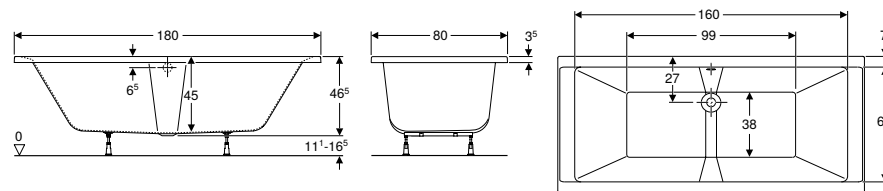

Geberit Supero rectangular bathtub, duo, with feet

click & scan

Application purposes

- For private bathrooms and hotels
- For installation with bathtub feet or supports

Technical data

Product material	Sanitary acrylic

Characteristics

- Rectangular
- Suitable for two persons
- Central outlet
- Drain hole $\varnothing$ 52 mm
- Tap hole drilling according to EN 232 possible

Scope of delivery

- Bathtub
- Set of feet

Art. no.	Colour / surface	L [cm]	L2 [cm]	B [cm]	B2 [cm]	H [cm]	Total water capacity	With overflow hole
554.105.01.1	white / glossy	180	99	80	38	46.5	266	Yes

Accessories

- Geberit bathtub drain with turn handle, d52, length 26 cm, with ready-to-fit-set