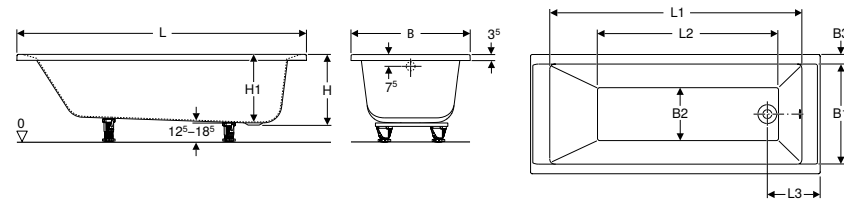

Geberit Supero rectangular bathtub with feet

click & scan

Application purposes

- For private bathrooms and hotels
- For installation with bathtub feet or supports

Technical data

Product material	Sanitary acrylic

Characteristics

- Rectangular
- Outlet at foot
- Drain hole $\varnothing$ 52 mm
- Tap hole drilling according to EN 232 possible

Scope of delivery

- Bathtub
- Set of feet

Art. no.	Colour / surface	L [cm]	L1 [cm]	L2 [cm]	L3 [cm]	B [cm]	B1 [cm]	B2 [cm]	B3 [cm]	H [cm]	H1 [cm]	Total water capacity [l]	With overflow hole
554.100.01.1	white / glossy	150	130	86	31	70	58	31	6	41.5	40	158	Yes
554.101.01.1	white / glossy	160	139	96	31	70	58	31	6	41.5	40	170	Yes
554.102.01.1	white / glossy	170	148	106	31	70	58	31	6	41.5	40	183	Yes
554.103.01.1	white / glossy	170	148	106	31	75	63	36	6	43.5	42	210	Yes
554.104.01.1	white / glossy	180	157	113	33	80	66	39	7	42	40.5	229	Yes

Accessories

- Geberit bathtub drain with turn handle, d52, length 26 cm, with ready-to-fit-set