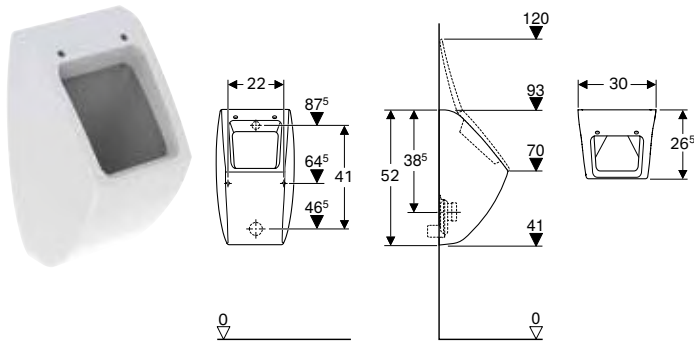

With flush rim

Geberit Pareo urinal for lid, inlet from the rear, outlet to the rear

click & scan

Application purposes

- For operating with automatic, water-saving flush
- For operation with manual or automatic flush actuation
- For concealed urinal flush controls
- For concealed urinal flush controls, hidden

Characteristics

- Wall-hung
- With flush rim
- Hidden trap
- Hidden fastening
- Fulfils requirements in accordance with EN 13407

Technical data

Flush volume small, adjustment range	1 l
Product material	Vitreous china

Scope of delivery

- Urinal ceramic

Art. no.	Colour / surface	B [cm]	H [cm]	T [cm]	Outlet	Hinge material
236100000	PO white	30	52	26.5	to the rear	Brass chrome-plated

PO: Phase out as of December 2025

To order additionally

- Geberit Pareo urinal lid → p. 969
- Geberit fastening material for urinal, Kerafix → p. 973

Accessories

- Geberit urinal trap, horizontal outlet
- Geberit inlet connection piece for urinals → p. 973
- Geberit urinal division, sanitary ceramic → p. 968

- Urinal trap not included in scope of delivery
- Electrical connection required for urinal flush controls with mains operation