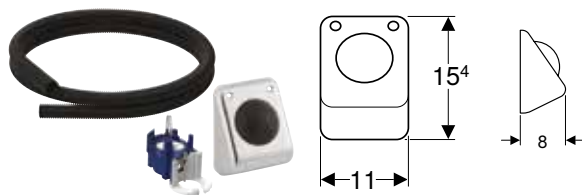

Geberit WC flush control, pneumatic, single flush, wall-mounted foot actuator

click & scan

Application purposes

- For pneumatic remote flush actuation of Geberit exposed and concealed cisterns
- For exposed installation
- For single flush
- For solid and drywall construction
- For Sigma concealed cisterns 12 cm
- For Omega concealed cisterns 12 cm
- For AP123 exposed cisterns
- For bathroom furniture

Characteristics

- Actuator made of stainless steel
- Can be combined with Geberit actuator plates for single flush, dual flush and stop-and-go flush or Geberit cover plate

Scope of delivery

- Actuator
- Pneumatic flushing device
- Pneumatic hose, length 3.5 m
- Block made of EPS
- Conduit pipe, length 3 m
- Fastening material

Technical data

Actuation force (N) max.	25 N

Art. no.	Colour / surface	Product material	B [cm]	H [cm]	T [cm]
115.918.00.1	stainless steel	Stainless steel	11	15.4	7.8