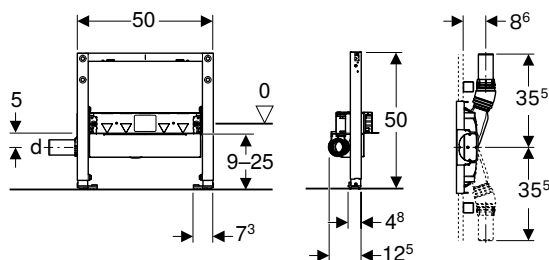

Geberit Duofix element for shower, 50 cm, with CleanWall wall drain, for screed height at inlet 90–250 mm

click & scan

Application purposes

- For metal and wood frame walls
- For Geberit Duofix system walls
- For installation in room-height pre-walls
- For installation in room-height partition walls
- For composite seals
- For drainage of floor-even showers
- For screed height ≥ 90 mm at inlet

Technical data

Depth of water seal (mm)	50 mm

Scope of delivery

- Straight connector made of PE-HD, $\varnothing$ 50 mm
- Protection box cover with integrated outlet sheet
- Fastening material

Characteristics

- 2025 range
- Statically self-supporting frame, protected against corrosion with powder coating
- With pull-out plate for lateral fastening above the element on metal or wood profiles or on Geberit Duofix system studs
- Alternative fastening point for wall anchors
- Rotating foot plates, suitable for installation in U profiles UW 50 and UW 75
- Foot plates that can be mounted in Geberit Duofix system rail without tools, without additional components
- Galvanised non-slip leg supports protected against corrosion
- Quality-monitored in accordance with EN 1253-3
- Adjustable sealing level for tension-free sealing connection
- Premounted sealing fleece
- Sealing fleece, 10 cm circumferential, for connecting sealing systems
- Adjustable inlet height of trap
- Panelling thickness 10–40 mm
- Suitable for tile structures on floor 2–26 mm
- Suitable for tile structures on wall 2–35 mm
- Lateral drainage connection

Art. no.	DN	d, $\varnothing$ [mm]	Discharge rate [l/s]	B [cm]	H [cm]	T [cm]
111.591.00.2	50	50	0.8	50	50	12.5

To order additionally

- Ready-to-fit set

Accessories

- Accessory overview – Geberit Duofix elements for showers and bathtubs → p. 81

- Natural stone tiles in the shower area may discolour