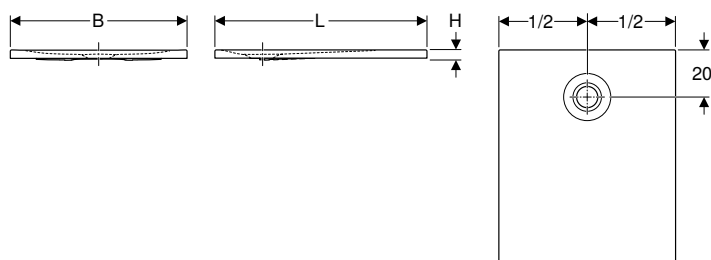

Geberit Nemea rectangular shower tray

click & scan

Application purposes

- For draining off waste water from a single shower head
- For private bathrooms and hotels
- For installation with set of feet for shower trays
- For installation with bathtub support
- For use as floor-even shower surface
- Suitable for barrier-free construction

Characteristics

- Rectangular
- Drain hole $\varnothing$ 90 mm
- Antislip class A according to EN 16165 (barefoot walking) only for models with a matt surface
- Fulfils requirements in accordance with EN 14527, class 1

Technical data

Product material	Sanitary acrylic

Art. no.	Colour / surface	d, $\varnothing$ [mm]	L [cm]	B [cm]	H [cm]
550.572.00.1	white / glossy	90	90	75	3.5
550.573.00.1	white / glossy	90	100	80	3.5
550.574.00.1	white / glossy	90	100	90	3.5
550.575.00.1	white / glossy	90	120	80	3.5
550.576.00.1	white / glossy	90	120	90	3.5
550.577.00.1	white / glossy	90	140	80	3.5
550.578.00.1	white / glossy	90	140	90	3.5
550.592.00.1	white / matt	90	90	75	3.5
550.593.00.1	white / matt	90	100	80	3.5
550.594.00.1	white / matt	90	100	90	3.5
550.595.00.1	white / matt	90	120	80	3.5
550.596.00.1	white / matt	90	120	90	3.5
550.597.00.1	white / matt	90	140	80	3.5
550.598.00.1	white / matt	90	140	90	3.5

To order additionally

- Shower drain $\varnothing$ 90 mm
- Set of legs and crossbar with wall anchor
- Sealing material

Accessories

- Geberit set of feet and crossbars, with wall anchors, for shower tray made of sanitary acrylic → p. 1009
- Geberit shower drain d90, depth of water seal 30 mm, outlet made of PE
- Geberit shower drain d90, depth of water seal 50 mm, outlet made of PE
- Geberit shower drain d90, for cross-floor installation, without trap, with drain cover
- Geberit shower drain d90, with drain cover, depth of water seal 30 mm, outlet made of PE
- Geberit shower drain d90, with drain cover, depth of water seal 50 mm, outlet made of PE
- Geberit Split drain cover, d90, for shower drain, 30/50 mm water seal depth
- Geberit sealing set for shower trays → p. 1021