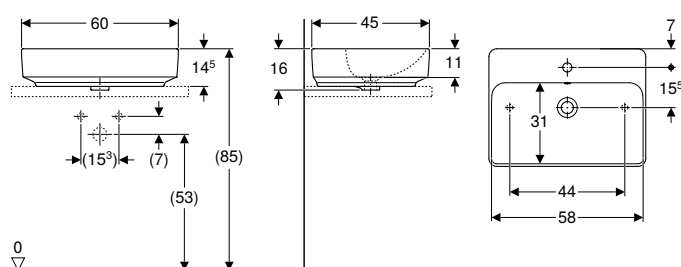

Geberit VariForm lay-on washbasin, rectangular, with tap hole bench

click & scan

Application purposes

- For mounting on washtops

Technical data

Product material	Fine fireclay

Characteristics

- Rectangular
- Easy to mount thanks to provided cutout template
- Can be installed with a washbasin cabinet

Scope of delivery

- Fastening material
- Template

Art. no.	Colour / surface	Tap hole	Overflow	H [cm]	T [cm]
B / width: 60 cm					
500.780.01.2	white	centred	visible, symmetrical	15.8	45
500.781.01.2*	white	centred	without	15.8	45

* Order-based production

Accessories

- Geberit waste outlet with free outlet and valve cover
- Geberit waste outlet with free outlet, screen