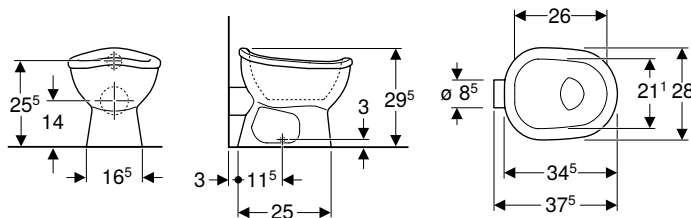

Geberit Bambini floor-standing WC for small children, washdown WC

click & scan

Application purposes

- For small children
- For childcare
- For concealed cisterns
- For low, half-high and high level exposed cisterns
- For pressure flushing valves
- For replacing potties

Technical data

Product material	Vitreous china

Characteristics

- Floor-standing
- Washdown WC
- With flush rim
- Type 1, full flush volume 5 l, in accordance with EN 997
- Flushes with 4.5 l
- Horizontal outlet
- Outlet diameter 85 mm
- Potty chair shape

Scope of delivery

- WC ceramic appliance

Art. no.	Colour / surface	B [cm]	H [cm]	T [cm]
211650000	white	28	29.5	37.5

To order additionally

- Fastening material

Can be combined with

- Geberit Bambini WC seat ring for small children → p. 855

Accessories

- Accessory overview – Geberit Bambini wall-hung and floor-standing WCs with flush rim → p. 849