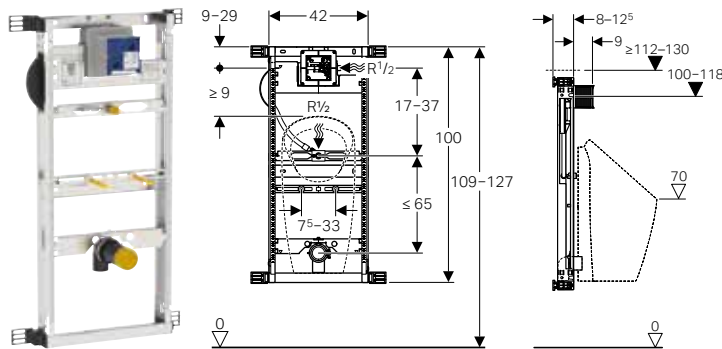

Geberit Kombifix element for urinal, 109–127 cm, universal, for spray head

Application purposes

- For masonry walls
- For installation in part or room-height prewall installations
- For Preda urinals
- For Selva urinals
- For Tamina urinals
- For Narva urinals

Technical data

Flow pressure	1–8 bar
Water test pressure max.	16 bar
Test pressure air / inert gas max.	3 bar
Flow rate at 100 kPa / 1 bar without flow limiter	0.3 l/s
Flow rate at 100 kPa / 1 bar with flow limiter	0.24 l/s

Characteristics

- Zinc-plated mounting frame
- Mounting frame with four fixing brackets
- Connection positions for Preda urinal prepared
- Water supply connection compatible with MasterFix and MeplaFix
- Elbow connector can be mounted without tools
- Premounted stop valve with throttle
- Flush hose can be bent
- Flush hose with guide to prevent standing water
- Fastening for connection bend, height-adjustable and sound-absorbing
- Urinal fasteners M8 width- and height-adjustable
- Crossbars with centring marks, adjustable without tools
- Markings for connection positions of Preda and Selva urinals

Scope of delivery

- Water supply connection R 1/2"
- Protection box for service opening
- Urinal trap $\varnothing$ 50 mm, with seal on urinal
- Connection bend made of PE-HD, $\varnothing$ 50 / 63 mm
- Seal $\varnothing$ 57 / 50 mm
- 2 protection plugs
- 2 threaded rods M8
- Fastening material

Art. no.	B [cm]	H [cm]	T [cm]
457.606.00.1	42	100	8

Can be combined with