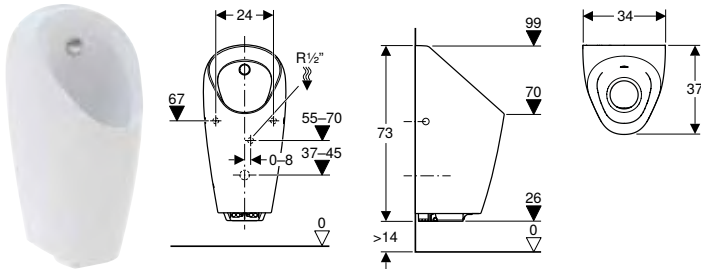

Geberit Selva urinal with integrated control, battery operation

Application purposes

- For operating with automatic, water-saving flush
- For Geberit installation elements for urinals with or for integrated flush control

Technical data

Battery type	Alkaline (1.5 V AA)
Service life, supplied battery	2 years
Degree of protection	IP45
Operating voltage	3 V DC
Power consumption in standby mode max.	0.1 W
Flow pressure	1–8 bar
Water test pressure max.	16 bar
Flush volume small, adjustment range	0.5 l
Flow rate at 100 kPa / 1 bar with flow limiter	0.18 l/s
Interval flush time, factory setting	5 s
Detection time, factory setting	7 s
Flush time, adjustment range	1–15 s
Flush time, factory setting	7 s
Product material	Vitreous china

Scope of delivery

- Urinal flush control with solenoid valve
- Battery compartment
- 2 alkaline manganese batteries type AA 1.5 V
- Fastening material
- Urinal trap with suction function
- Drain strainer
- Drain assembly
- Inlet set
- Water pressure reducing valve

Art. no.	Colour / surface	B [cm]	H [cm]	T [cm]	Power consumption [W]	Inlet	Outlet	Target marking
116.083.00.1	white	34	73	37	≤ 0.5	rear	to the rear	no

Can be combined with

- Geberit Duofix element for urinal, 112–130 cm, universal, for exposed flushing valve
- Geberit GIS element for urinal, 114 cm, universal, for exposed flushing valve
- Geberit Kombifix element for urinal, 109–127 cm, universal, for exposed flushing valve

Accessories

- Geberit drain strainer for trap adapter d140 → p. 971

- For installing and removing the urinal flush control without removing the ceramic appliance, the urinal rim height must be at least 58 cm above finished floor

Characteristics

- IR user detection with leg detection
- Rimless
- Wall-hung
- Urinal flush control can be replaced from front, without removing ceramic appliance
- Spray head can be replaced from front, without removing ceramic appliance
- Trap can be replaced from top, without removing ceramic appliance
- Trap adapter can be height-adjusted without tools
- Drainage system can be cleaned without removing ceramic appliance
- Water-saving hybrid mode can be set
- Adjustable interval flush
- Preflush can be set
- Warning when the battery is low
- Valve-closing function when battery is flat
- Functions can be set and queried with the Geberit Service Handy
- Device settings and operation with mobile device via integrated Bluetooth® interface
- Compatible with Geberit Control App
- Wired networkable with Geberit gateway via GEBUS converter
- Wirelessly connectable with Geberit Gateway via Bluetooth®
- Compatible with Geberit Connect
- Flush volume can be reduced to 0.5 l per flush with flush time
- Flushing out of urinal ceramic with 0.5 l per flush guaranteed, while compliant with EN13407
- Tap group II in accordance with DIN 4109