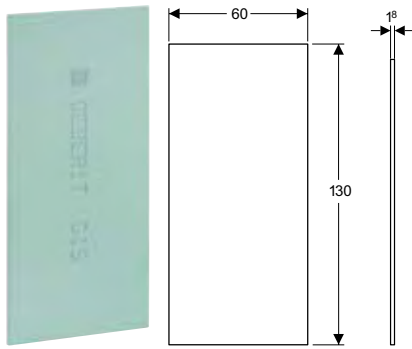

Panellings

Geberit GIS panel

click & scan

Application purposes

- For single-layer, vertical panelling of Geberit GIS support systems
- For areas exposed to small and moderate water action
- For use in the water action classes W0-I and W1-I, according to DIN 18534
- Not suitable for standard panel screws

Characteristics

- Screwable with Geberit panel screws
- Impregnated
- Environmentally compatible
- Building material class A2, non-combustible, in accordance with DIN 4102
- Type H2 according to EN 520+A1

Technical data

Product material	Plasterboard
Compressive strength	3.5 N/mm²

Art. no.	B [cm]	H [cm]	T [cm]	Weight of main element [kg]
461.025.00.1	60	130	1.8	12.56

Accessories

- Geberit filler → p. 40
- Geberit panel screw → p. 39
- Geberit panel screw, in magazine → p. 39

- Geberit panel screws must be used to screw in the panels