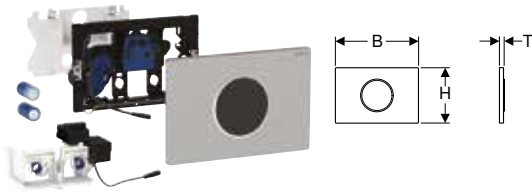

Geberit electronic WC flush control, battery operation, for Sigma concealed cistern 12 cm, with Sigma10 actuator plate, round, automatic / touchless

Application purposes

- For private and semipublic areas
- For releasing a dual flush
- For solid and drywall construction
- For touchless flush actuation of Sigma concealed cisterns 12 cm
- Not suitable for use with Geberit inserts for in-cistern block
- Suitable for barrier-free construction

Technical data

Battery type	LR20
Degree of protection	IP45
Operating voltage	3 V DC
Power consumption in standby mode	0.15 W
Interval flush time, factory setting	5 s
Detection time, factory setting	7 s

Characteristics

- Touchless flush actuation for single or dual flush by moving hand toward sensor
- Flush actuation possible via external push-button
- Batteries in closed battery compartment in the flushing cistern
- Interval flush preset
- Adjustable interval flush
- Preflush can be set
- Minimum detection time can be set
- Device settings and operation with mobile device via integrated Bluetooth® interface
- Compatible with Geberit Control App
- Wirelessly connectable with Geberit Gateway via Bluetooth®
- Compatible with Geberit Connect
- Compatible with Geberit Service Handy

Scope of delivery

- Sigma10 actuator plate
- Mounting frame with infrared control and battery compartment, premounted
- Protection plate
- Support block with servomotor and lifting device, premounted
- 2 alkaline manganese batteries LR20, each 1.5 V

Art. no.	Colour / surface	Product material	B	H	T	Power consumption [W]
			[cm]	[cm]	[cm]	
115.908.16.6	Plate: black matt / easy-to-clean coated Design ring/-s: black / glossy	Stainless steel	24.6	16.4	1.5	≤ 4
115.908.DW.6	Plate: black / glossy Design ring/-s: black matt	Stainless steel	24.6	16.4	1.5	≤ 4
115.908.JQ.6	Plate: chrome / matt, easy-to-clean coated Design ring/-s: chrome / glossy	Plastic	24.6	16.4	1.5	≤ 4
115.908.KH.6	Plate: chrome / glossy Design ring/-s: chrome / matt	Plastic	24.6	16.4	1.5	≤ 4
115.908.KJ.6	Plate: white alpine / glossy Design ring/-s: chrome / glossy	Plastic	24.6	16.4	1.5	≤ 4
115.908.KK.6	Plate: white alpine / glossy Design ring/-s: gold-coloured / glossy	Plastic	24.6	16.4	1.5	≤ 4
115.908.KM.6	Plate: black / glossy Design ring/-s: chrome / glossy	Plastic	24.6	16.4	1.5	≤ 4
115.908.SN.6	Plate: brushed, easy-to-clean coated Design ring: polished	Stainless steel	24.6	16.4	1.5	≤ 4

Accessories

- Geberit remote flush actuator for single flush, Bluetooth® → p. 252
- Geberit remote flush actuator for dual flush, Bluetooth® → p. 253