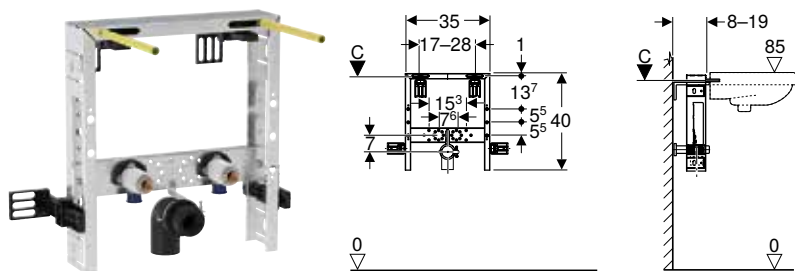

Art. no.	B [cm]	H [cm]	T [cm]
110.174.00.1	42	109	8

Accessories

- Accessory overview – Geberit Kombifix elements for WCs → p. 12

- Actuator plate has to be ordered separately

Elements for washbasins

Geberit Kombifix element for washbasin, deck-mounted tap