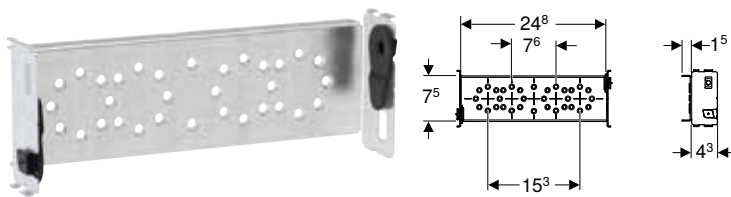

To order additionally

- Ready-to-fit set

Accessories

- Geberit ready-to-fit set for CleanWall wall drain, cover made of plastic → p. 413
- Geberit ready-to-fit set for CleanWall wall drain, cover made of brushed stainless steel → p. 413
- Geberit ready-to-fit set for CleanWall wall drain, cover made of stainless steel, screwable → p. 413
- Geberit ready-to-fit set for CleanWall wall drain, tile-bearing, frameless → p. 414
- Geberit ready-to-fit set for CleanWall wall drain, tile-bearing, multi-piece → p. 414
- Geberit CleanWall collector profile for wall drain for shower → p. 414

- Natural stone tiles in the shower area may discolour

Elements for taps and devices

Geberit GIS crossbar for wall-mounted tap, surface-mounted, 153 mm, for two water supply connections

Application purposes

- For installation in Geberit GIS support systems for prewalls, partition walls or freestanding walls
- For connecting surface-mounted taps with gauge for bore holes 15.3 cm
- For connecting surface-mounted taps with gauge for bore holes 7.6 cm

Scope of delivery

- 2 protective plugs with punching tip
- 2 sealing washers
- 2 sound insulation bases
- Fastening material

Characteristics

- Infinitely variable height adjustment in Geberit GIS structure
- Crossbar, zinc-plated
- Crossbar with two quick-action fasteners

Art. no.	B [cm]	H [cm]	T [cm]
461.038.00.1	24.8	7.5	4.3

Accessories

- Geberit elbow tap connector 90° with male thread MF 1/2"