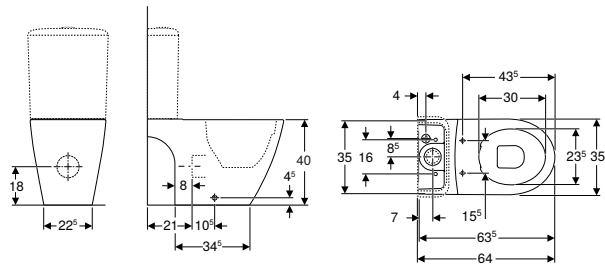

Geberit iCon floor-standing WC for close-coupled exposed cistern, washdown, shrouded, Rimfree

click & scan

Application purposes

- For close-coupled exposed cistern

Technical data

Product material	Vitreous china

Characteristics

- Floor-standing
- Washdown WC
- Rimless WC ceramic appliance featuring Rimfree flush technology
- Type 1, full flush volume 6 l, in accordance with EN 997
- Multidirectional outlet
- Shrouded
- Hidden fastening

Scope of delivery

- WC ceramic appliance
- Fastening material

Art. no.	Colour / surface	B [cm]	H [cm]	T [cm]
200460000	white	35.5	40	63.5

To order additionally

- Cistern
- WC seat

Can be combined with

- Geberit iCon exposed cistern, close-coupled, dual flush, lateral or bottom water supply connection → p. 647
- Geberit iCon exposed cistern, close-coupled, dual flush, bottom water supply connection → p. 646
- Geberit iCon WC seat → p. 646
- Geberit iCon WC seat, slim design → p. 645
- Geberit iCon WC seat, EasyMount hinges → p. 645

Accessories

- Accessory overview – Geberit iCon WC ceramic appliance in combination with connection pipes → p. 634