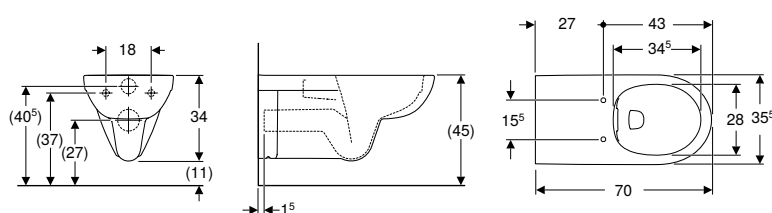

Geberit Selnova Comfort wall-hung WC, washdown, large projection, barrier-free, Rimfree

Application purposes

- For concealed cisterns
- For pressure flushing valves
- Suitable for use by wheelchair users

Technical data

Product material	Vitreous china

Characteristics

- Wall-hung
- Washdown WC
- Rimless WC ceramic appliance featuring Rimfree flush technology
- Barrier-free
- Type 1, full flush volume 6 / 4 l, in accordance with EN 997
- Type 2 in accordance with EN 997
- 4 l flush
- Large projection

Scope of delivery

- WC ceramic appliance

Art. no.	Colour / surface	B [cm]	H [cm]	T [cm]
500.262.01.1	white	35.5	34	70

To order additionally

- WC seat
- Extended flush pipe

Can be combined with

- Geberit Selnova Comfort WC seat, barrier-free, antibacterial, fastening from above → p. 775
- Geberit Selnova Comfort WC seat, barrier-free, antibacterial, fastening from below → p. 774
- Geberit Selnova Comfort WC seat ring, barrier-free, antibacterial, fastening from above → p. 776
- Geberit Selnova Comfort WC seat ring, D-shape, barrier-free, fastening from below → p. 776

Accessories

- Geberit connection set for wall-hung WC, length 30 cm

- Depending on the installation type, a Geberit connection set for wall-hung WC, length 30 cm is required for mounting