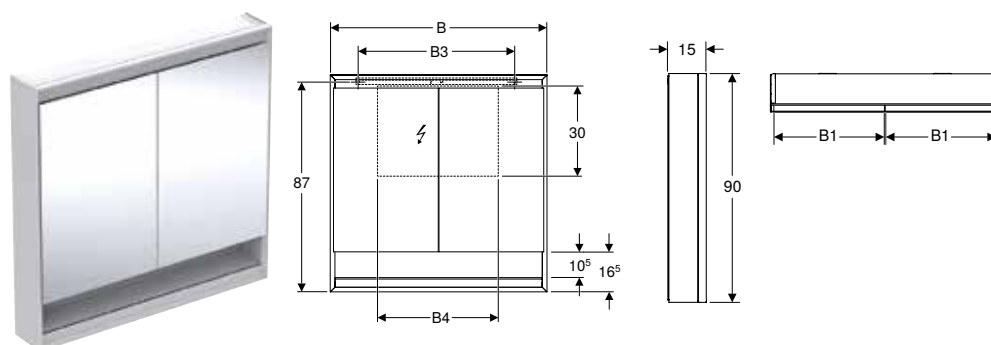

Geberit ONE mirror cabinet with niche and ComfortLight, with two doors, exposed installation, height 90 cm

Technical data

Degree of protection	IP44
Nominal voltage	230 V AC
Mains frequency	50 Hz
Operating voltage	24 V DC
Product material	Aluminium
Light source energy efficiency class	E
Light colour	2200–4000 K
Service life of LED lighting max.	72000 h
Measuring method	L80B10
Colour rendering index	90
Standard deviation of colour matching	3 SDCM

Characteristics

- With ComfortLight
- LED lighting
- Indirect lighting
- Internal lighting
- Lighting mood infinitely adjustable from orientation light to day-light
- Functions can be triggered via touch sensor
- DALI-compatible control
- Compatible with Geberit Home App
- Time slot in desired luminous intensity adjustable with Geberit Home App
- With two doors
- Doors mirrored on both sides
- With two power sockets
- Power sockets mounted on the internal side at the top left and top right
- Continuously movable glass shelves

Scope of delivery

- 3 glass shelves
- Dummy cover for power socket left or right
- Mounting material

Art. no.	Colour / surface	B1 [cm]	B3 [cm]	B4 [cm]	H [cm]	H2 [cm]	T [cm]	Protection class	Power consumption [W]	Luminous flux (max. / above / below) [lm]

B / width: 75 cm

505.832.00.1	anodised aluminium	36	65	35	90	10.5	15	I	75	4165 / 3248 / 917
505.832.00.2	white / powder-coated aluminium	36	65	35	90	10.5	15	I	75	4165 / 3248 / 917

B / width: 90 cm

505.833.00.1	anodised aluminium	43.5	65	50	90	10.5	15	I	90	5058 / 3944 / 1114
505.833.00.2	white / powder-coated aluminium	43.5	65	50	90	10.5	15	I	90	5058 / 3944 / 1114

B / width: 105 cm

505.834.00.1	anodised aluminium	51	95	65	90	10.5	15	I	105	5950 / 4640 / 1310
505.834.00.2	white / powder-coated aluminium	51	95	65	90	10.5	15	I	105	5950 / 4640 / 1310

B / width: 120 cm

505.835.00.1	anodised aluminium	58.5	95	80	90	10.5	15	I	120	6843 / 5336 / 1507
505.835.00.2	white / powder-coated aluminium	58.5	95	80	90	10.5	15	I	120	6843 / 5336 / 1507

Accessories

- Geberit magnetic holder → p. 516
- Geberit magnifying mirror → p. 516

- Standard actuation via mirror cabinet and room push-button. Actuation via room switch must be changed accordingly in the Geberit Home app