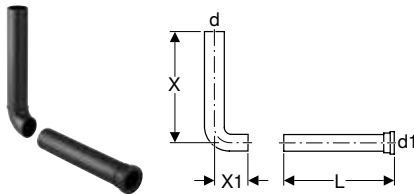

Geberit flush bend 90°, 28 cm, for thick walls

click & scan

Application purposes

- For connecting WCs to exposed cisterns mounted behind the wall

Technical data

Product material	PE-HD

Art. no.	d, ø [mm]	d1, ø [mm]	arc [°]	L [cm]	X [cm]	X1 [cm]
118.200.16.1	50	45	90	28	28	4