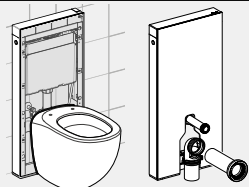

Geberit Monolith for floor-standing WC, back to wall, height 114 cm

131.033.xx.5

131.233.xx.5