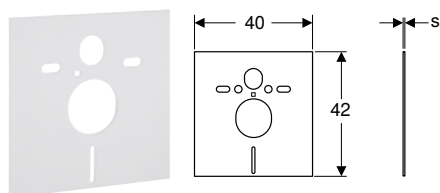

Geberit sound insulation set for wall-hung WC

click & scan

Application purposes

- For structure-borne sound insulation of WCs and bidets
- For WCs and bidets with fastening distance 18 or 23 cm

Scope of delivery

- 2 washers
- 2 sound insulation sleeves
- Sound insulation mat

Art. no.

156.050.00.1

s
[mm]

6