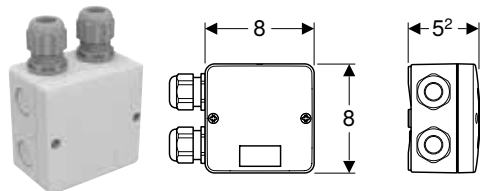

Geberit combination outlet mounting box

click & scan

Application purposes

- For connecting an odour extraction unit
- For hidden connection in WC ceramic appliances

Scope of delivery

- 2 grommets
- 2 hook-and-loop strip

Characteristics

- Cover with screw connection

Art. no.

244.120.00.1