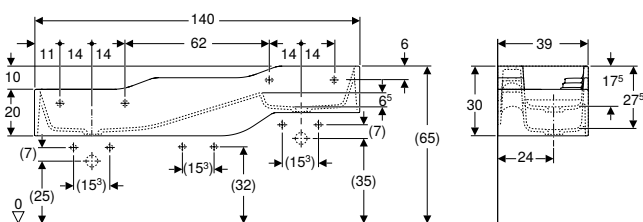

Geberit Bambini play and washspace, with three washbasin areas, lower basin on the left

click & scan