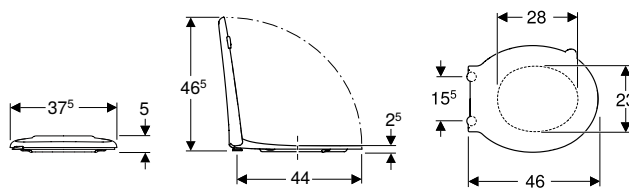

WC seats, barrier-free

Geberit Selnova Comfort WC seat, barrier-free, antibacterial, fastening from below

click & scan

Technical data

Product material	Duroplast
Fastening distance	15.5 cm

Scope of delivery

- WC seat

Characteristics

- Barrier-free
- Antibacterial
- With hinge bar made of stainless steel
- Overlapping WC lid

Art. no.	Colour / surface	B	H	T	QuickRelease function	Soft-closing mechanism	Fastening	Hinge material
		[cm]	[cm]	[cm]				
500.133.00.1	white	37.5	5	46	no	no	from below	Stainless steel