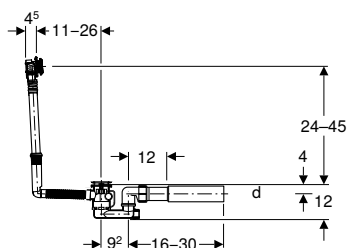

With turn handle actuation and inlet

Geberit bathtub drain with turn handle and inlet, d52, length 26 cm

click & scan

Application purposes

- For bathtubs with valve hole \varnothing 52 mm
- For bathtubs made of steel, plastic or cast iron
- For standard-size bathtubs