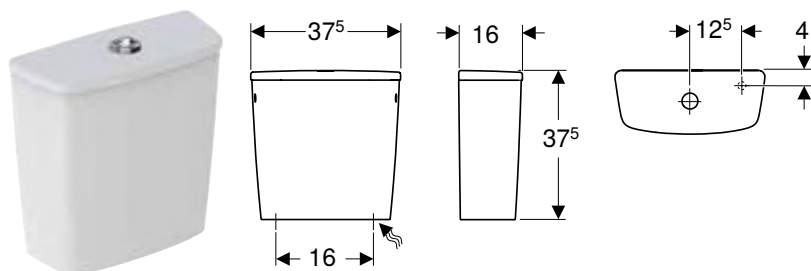

Geberit Bastia exposed cistern, close-coupled, dual flush, bottom water supply connection, for WC with flush rim

click & scan

Application purposes

- For water supply connections 3/8"
- For close-coupled installation

Technical data

Flush volume, factory setting	6 l / 3 l
Flush volume large, adjustment range	4 l / 6 l
Flush volume small, adjustment range	2.6 l / 3 l
Product material	Vitreous china

Characteristics

- Dual flush
- Type 1, full flush volume 6 l, in accordance with EN 997
- Water supply connection on the bottom right
- Sound-absorbing

Scope of delivery

- Mechanism

Art. no.	Colour / surface	B [cm]	H [cm]	T [cm]
502.388.00.1	white	37.5	37.5	16

Can be combined with

- Geberit Bastia floor-standing WC for close-coupled exposed cistern, washdown, horizontal outlet → p. 786