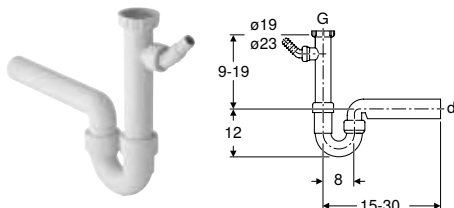

Geberit P-trap for kitchen sink, with angled hose connector, horizontal outlet

click & scan

Application purposes

- For connecting kitchen sinks with one bowl

Technical data

Product material	PP

Characteristics

- Quality-monitored in accordance with EN 274-3
- With connection for washing machine or dishwasher
- Horizontal outlet

Scope of delivery

- Inlet connection piece with union nut made of PP, G 1", with supplementary connection
- Angled hose connector made of PP, $\emptyset$ 19 / 23 mm
- Blind cap for waste coupling G 1"

Art. no.	Colour / surface	d, $\emptyset$ [mm]	G ["]	h [cm]
152.711.11.1	white alpine	50	1 1/2	9-19
152.713.11.1	white alpine	40	1 1/2	9-19