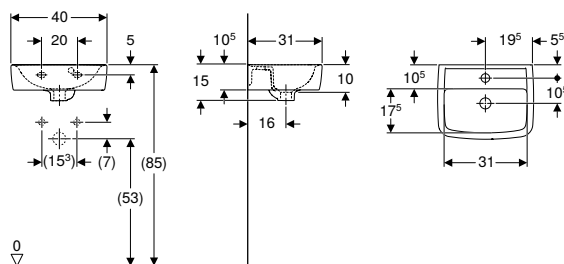

Geberit Bastia handrinse basin, square design, with asymmetrical overflow

Technical data

Product material Vitreous china

Art. no.	Colour / surface	Tap hole	Overflow	H [cm]	T [cm]

B / width: 40 cm

501.737.00.5	white	centred	visible, asymmetrical	15	31

To order additionally

- Fastening material

Can be combined with

- Geberit Bastia full pedestal → p. 784

Accessories

- Geberit dip tube trap for washbasin, horizontal outlet
- Geberit fastening material for handrinse basin → p. 1035