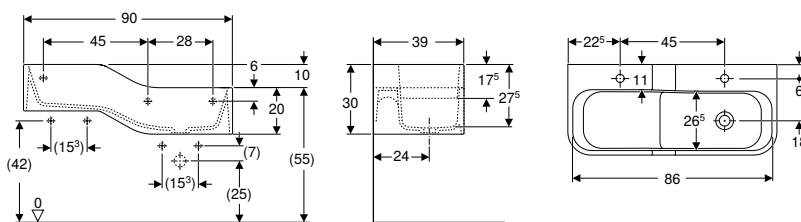

Geberit Bambini play and washspace, with two washbasin areas, lower basin on the right

Application purposes

- For children
- For schools, childcare facilities and other educational facilities
- Suitable for children of different age groups
- For playing and learning
- For mounting on solid walls or drywalls
- For mounting on Geberit GIS set for Bambini play and washspace
- To install on Geberit Duofix elements for washbasins

Characteristics

- Two washbasin areas
- Two different heights
- Small projection
- Integrated slide
- Rounded edges for avoiding injuries
- Shockproof
- Scratchproof
- Easy cleaning
- Seamless surface repair

Technical data

Product material	Varicor

Scope of delivery

- Washing trough

Art. no.	Colour / surface	Overflow	Drain	B [cm]	H [cm]	T [cm]

Tap hole: left and right

502.974.00.1	Washing trough: white alpine / matt	without	right	90	30	39
502.974.SX.1 *	Washing trough: white alpine / matt Dekorlinie aussen: light blue / matt Dekorlinie innen: ocean blue / matt	without	right	90	30	39
502.974.79.1 *	Washing trough: white alpine / matt Dekorlinie aussen: light green / matt Dekorlinie innen: forest green / matt	without	right	90	30	39
502.974.FY.1 *	Washing trough: white alpine / matt Dekorlinie aussen: orange / matt Dekorlinie innen: carmine red / matt	without	right	90	30	39

* Order-based production

Can be combined with

- Geberit Bambini washbasin tap, single-lever mixer → p. 841
- Geberit Bambini washbasin tap, battery operation → p. 846
- Geberit Bambini washbasin tap, mains operation → p. 842
- Geberit Bambini washbasin tap, mains operation → p. 844

Accessories

- Assortment overview – Geberit Bambini play and washspaces for deck-mounted taps → p. 827
- Assortment overview – Geberit Bambini play and washspaces for wall-mounted taps → p. 829