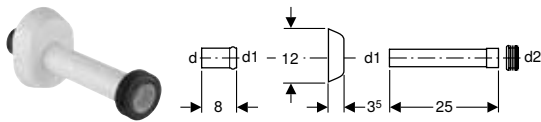

Geberit flush bend extension set with collar

click & scan

Application purposes

- For height adjustment of flush pipe connections (2 cm upwards and 1 cm downwards)
- For connecting flush bends and WCs

Technical data

Product material	ASA

Scope of delivery

- Sleeve made of EPDM
- Collar, oval
- Ring seal socket
- Flush pipe

Art. no.	Colour / surface	d, ø [mm]	d1, ø [mm]	d2, ø [mm]	arc [°]
118.221.11.1	white alpine	45	40	44	0
118.221.21.1	chrome / glossy	45	40	44	0