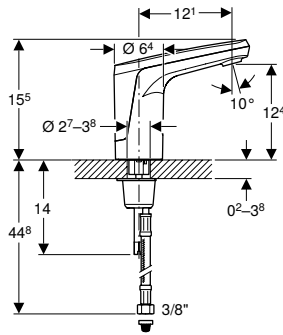

Taps

Washbasin taps
Deck-mounted, mains operation

Geberit Type 80 washbasin tap, mains operation

click & scan

Application purposes

- For installation in washbasins or washtops
- For connecting cold and hot water (only for model with mixer)
- For connecting cold or mixed water (only for model without mixer)
- Suitable for use with stainless steel sinks
- Model with mixer not suitable for continuous flow heater

Technical data

Degree of protection	IP44
Nominal voltage	230 V AC
Mains frequency	50–60 Hz
Operating voltage	12 V AC
Cable length	1.9 m
Operating pressure	0.5–8 bar
Differentiated pressure CW/WW max.	1.5 bar
Water test pressure max.	16 bar
Test pressure air / inert gas max.	3 bar
Ambient temperature	1–40 °C
Water temperature short-term max.	90 °C
Flow rate at 300 kPa / 3 bar	5.7 l/min
Interval flush time, factory setting	3 s
Product material	Die-cast zinc, chrome-plated

Characteristics

- Tap group I in accordance with DIN 4109
- Infrared user detection
- Vandal-resistant
- Temperature presetting via mixer (only for model with mixer)
- Not possible to set just hot water or just cold water (only for model with mixer)
- Functions can be set and queried with the Geberit Service Handy
- With integrated check valve

Scope of delivery

- Basket filter
- Power supply unit plug
- Tap aerator key
- Fastening material

Art. no.	Colour / surface	Mixer	H [cm]	Power consumption [W]	Plug type
116.133.21.1	chrome / glossy	without mixer	15.5	0.1	SEV T11
116.134.21.1	chrome / glossy	with mixer	15.5	0.1	SEV T11