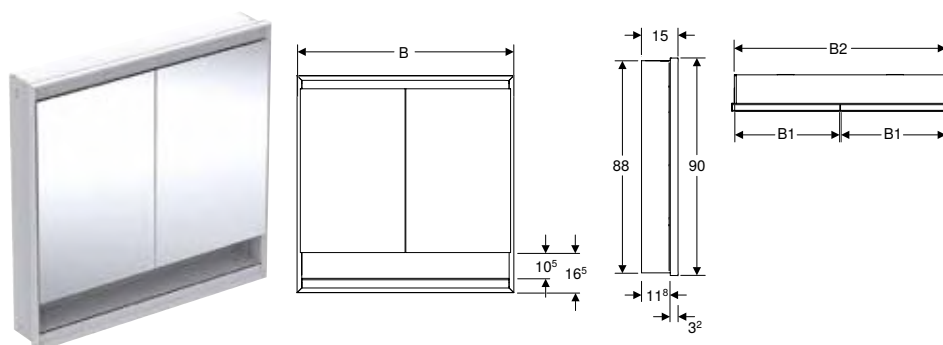

Geberit ONE mirror cabinet with niche and ComfortLight, with two doors, concealed installation, height 90 cm

click & scan

Application purposes

- For concealed installation

Technical data

Degree of protection	IP44
Nominal voltage	230 V AC
Mains frequency	50 Hz
Operating voltage	24 V DC
Product material	Aluminium
Light source energy efficiency class	E
Light colour	2200–4000 K
Service life of LED lighting max.	72000 h
Measuring method	L80B10
Colour rendering index	90
Standard deviation of colour matching	3 SDCM

Characteristics

- With ComfortLight
- LED lighting
- Indirect lighting
- Internal lighting
- Lighting mood infinitely adjustable from orientation light to day-light
- Functions can be triggered via touch sensor
- DALI-compatible control
- Compatible with Geberit Home App
- Time slot in desired luminous intensity adjustable with Geberit Home App
- With two doors
- Doors mirrored on both sides
- With two power sockets
- Power sockets mounted on the internal side at the top left and top right
- Continuously movable glass shelves

Scope of delivery

- 3 glass shelves
- Dummy cover for power socket left or right
- Mounting material

Art. no.	Colour / surface	B1 [cm]	B2 [cm]	H [cm]	H1 [cm]	H2 [cm]	T [cm]	T1 [cm]	T2 [cm]	Protec- tion class	Power consumption [W]	Luminous flux (max. / above / below) [lm]
B / width: 75 cm												
505.822.00.1	anodised aluminium	36	73	90	88	10.5	15	11.8	3.2	I	75	4165 / 3248 / 917
505.822.00.2	white / powder-coated aluminium	36	73	90	88	10.5	15	11.8	3.2	I	75	4165 / 3248 / 917
505.822.00.7	black matt / powder-coated aluminium	36	73	90	88	10.5	15	11.8	3.2	I	75	4165 / 3248 / 917
B / width: 90 cm												
505.823.00.1	anodised aluminium	43.5	88	90	88	10.5	15	11.8	3.2	I	90	5058 / 3944 / 1114
505.823.00.2	white / powder-coated aluminium	43.5	88	90	88	10.5	15	11.8	3.2	I	90	5058 / 3944 / 1114
505.823.00.7	black matt / powder-coated aluminium	43.5	88	90	88	10.5	15	11.8	3.2	I	90	5058 / 3944 / 1114
B / width: 105 cm												
505.824.00.1	anodised aluminium	51	103	90	88	10.5	15	11.8	3.2	I	105	5950 / 4640 / 1310
505.824.00.2	white / powder-coated aluminium	51	103	90	88	10.5	15	11.8	3.2	I	105	5950 / 4640 / 1310
505.824.00.7	black matt / powder-coated aluminium	51	103	90	88	10.5	15	11.8	3.2	I	105	5950 / 4640 / 1310
B / width: 120 cm												
505.825.00.1	anodised aluminium	58.5	118	90	88	10.5	15	11.8	3.2	I	120	6843 / 5336 / 1507
505.825.00.2	white / powder-coated aluminium	58.5	118	90	88	10.5	15	11.8	3.2	I	120	6843 / 5336 / 1507
505.825.00.7	black matt / powder-coated aluminium	58.5	118	90	88	10.5	15	11.8	3.2	I	120	6843 / 5336 / 1507

To order additionally

- Installation box for Geberit ONE mirror cabinet, height 90 cm

Accessories

- Cover frame for Geberit ONE mirror cabinet, concealed installation → p. 516
- Geberit magnetic holder → p. 516
- Geberit magnifying mirror → p. 516

- Standard actuation via mirror cabinet and room push-button. Actuation via room switch must be changed accordingly in the Geberit Home app