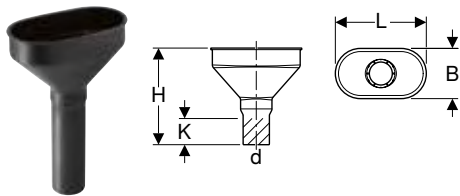

Waste fittings and traps for washplaces and kitchen sinks

Drain assemblies for devices
Connections

Geberit funnel, oval

click & scan

Technical data

Product material	PE-HD

Scope of delivery

- Valve screen

Art. no.	DN	d, $\varnothing$ [mm]	L [cm]	B [cm]	H [cm]	K [cm]
352.377.16.1	40	40	17.5	9.5	18.5	5
352.379.16.1	50	50	17.5	9.5	18.5	5