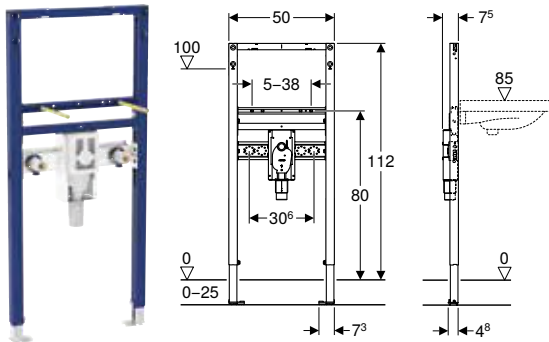

Geberit Duofix element for washbasin, 112 cm, deck-mounted tap, with concealed trap

Application purposes

- For metal and wood frame walls
- For Geberit Duofix system walls
- For installation in part- or room-height prewalls
- For installation in room-height partition walls
- Suitable for barrier-free construction
- For floor constructions 0–25 cm
- For installation of washbasins
- For deck-mounted taps

Scope of delivery

- 2 elbow tap connectors Rp 1/2" / R 1/2", compatible with MF
- 2 sound insulation bases
- 2 insulating sleeves
- Protection box
- Fastening material

Characteristics

- 2025 range
- Statically self-supporting frame, protected against corrosion with powder coating
- With pull-out plate for lateral fastening above the element on metal or wood profiles or on Geberit Duofix system studs
- Alternative fastening point for wall anchors
- Rotating foot plates, suitable for installation in U profiles UW 50 and UW 75
- Foot plates that can be mounted in Geberit Duofix system rail without tools, without additional components
- Galvanised non-slip leg supports protected against corrosion
- Fastening distance for washbasin 5–38 cm
- Threaded rods adjustable in depth with 18 or 28 cm fastening distance
- Concealed trap with optimum flow guidance and high self-cleaning effect
- Concealed trap can be height-adjusted ± 3 cm during final installation
- In-wall cabinet with straight connector made of PP, $\varnothing 50$ mm
- Fastening for connection bend, height-adjustable and sound-absorbing
- Crossbar for tap adjustable in height and depth

Art. no.	B [cm]	H [cm]	T [cm]
111.480.00.2	50	112	7.5

Accessories

- Accessory overview – Geberit Duofix elements for washbasins → p. 55