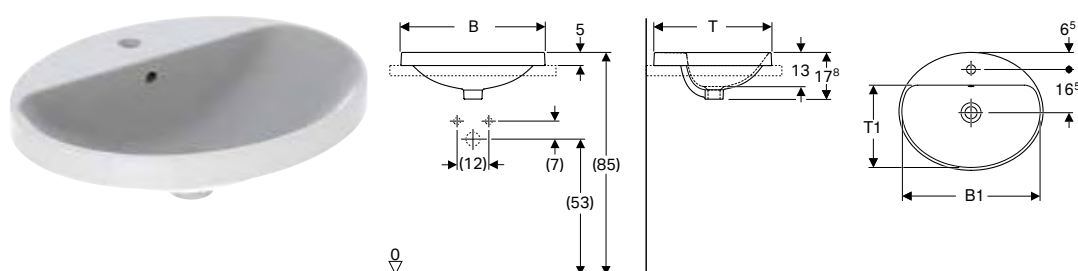

Geberit VariForm countertop washbasin, oval, with tap hole bench

click & scan

Application purposes

- For mounting in washtops from above

Technical data

Product material	Vitreous china

Characteristics

- Oval
- Easy to mount thanks to provided cutout template

Scope of delivery

- Template

Art. no.	Colour / surface	Tap hole	Overflow	B1 [cm]	H [cm]	T [cm]	T1 [cm]

B / width: 50 cm

500.712.01.2	white	centred	visible, symmetrical	47.8	17.8	45	31.5
500.714.01.2*	white	centred	without	47.8	17.8	45	31.5

B / width: 55 cm

500.720.01.2	white	centred	visible, symmetrical	52.8	17.8	45	31.5
500.722.01.2*	white	centred	without	52.8	17.8	45	31.5

B / width: 60 cm

500.724.01.2	white	centred	visible, symmetrical	58	17.8	48	34.5
500.726.01.2*	white	centred	without	58	17.8	48	34.5

* Order-based production

Can be combined with

- Geberit Selnova Square washtop for countertop washbasin → p. 711

Accessories

- Geberit waste outlet with free outlet and valve cover
- Geberit waste outlet with free outlet, screen