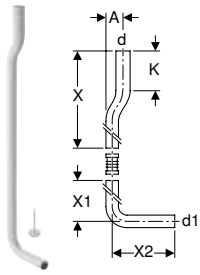

Exposed Cisterns

Flush pipes for exposed cisterns
Low-level and half-high level

Low-level and half-high level

Geberit flush bend 90° set, offset

click & scan

Application purposes

- For connecting half-high level Geberit exposed cisterns with a WC ceramic appliance

Scope of delivery

- Flush bend 90°
- Pipe strap
- Compensation pad
- Damming device

Technical data

Product material	PVC

Art. no.	Colour / surface	d, ø [mm]	d1, ø [mm]	arc [°]	A [cm]	X [cm]	X1 [cm]	X2 [cm]	K [cm]
118.100.11.1	white alpine	50	44	90	6	53	50	22	14