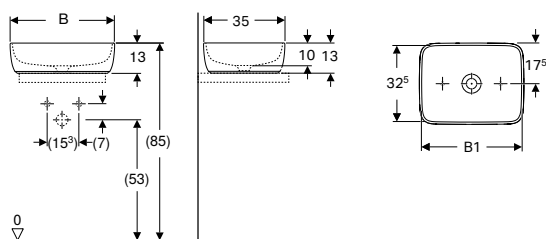

New

Geberit Aniara lay-on washbasin, square

click & scan

Technical data

Product material	Fine stoneware

Scope of delivery

- Lay-on washbasin
- Fastening material

Art. no.	Colour / surface	Tap hole	Overflow	B [cm]	B1 [cm]	H [cm]	T [cm]
510.059.00.1	white	without	without	45	42.5	13	35
510.060.00.1	white	without	without	55	52.5	13	35

Available as of December 2026

Can be combined with

- Geberit Aniara cabinet for washbasin, with two drawers → p. 657

Vanity basins

New