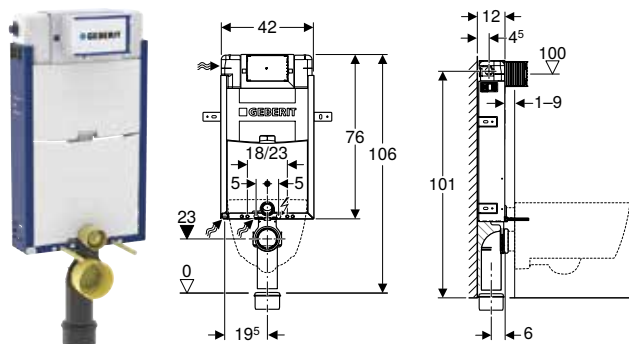

Art. no.	B [cm]	H [cm]	T [cm]
110.011.00.1	42	98	12

Accessories

- Accessory overview – Geberit Kombifix elements for WCs → p. 12

- Actuator plate has to be ordered separately

Geberit Kombifix element for wall-hung WC, 106 cm, with Omega concealed cistern 12 cm