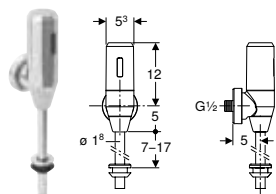

Geberit pressure flushing valve for urinal with electronic flush actuation, battery operation, for surface mounting

click & scan

Application purposes

- For automatic flush actuation of urinals
- For replacing manual surface-mounted urinal flushing valves
- For renovations, conversions and new buildings
- For concealed water supply connections at the rear
- For rooms with low minimum distance to opposite wall

Technical data

Battery type	CR-P2 (6 V)
Degree of protection	IP45
Operating voltage	6 V DC
Flow pressure	1–10 bar
Water test pressure max.	16 bar
Flow rate at 100 kPa / 1 bar with flow limiter	0.23 l/s
Detection time, factory setting	7 s
Flush time, adjustment range	2–30 s
Flush time, factory setting	7 s
Product material	Chrome-plated

Art. no.   Colour / surface

115.805.21.5   chrome / glossy

Characteristics

- Adjustable interval flush
- With flow limiter, 14 l/min
- Warning when the battery is low
- Valve-closing function when battery is flat

Scope of delivery

- Tap housing
- Infrared control
- Solenoid valve
- Lithium battery, type CR-P2, 6 V
- Wall connection flange R 1/2"

Can be combined with

- Geberit Duofix element for urinal, 112–130 cm, universal, for exposed flushing valve → p. 75
- Geberit GIS element for urinal, 114 cm, universal, for exposed flushing valve → p. 119
- Geberit Kombifix element for urinal, 109–127 cm, universal, for exposed flushing valve → p. 30