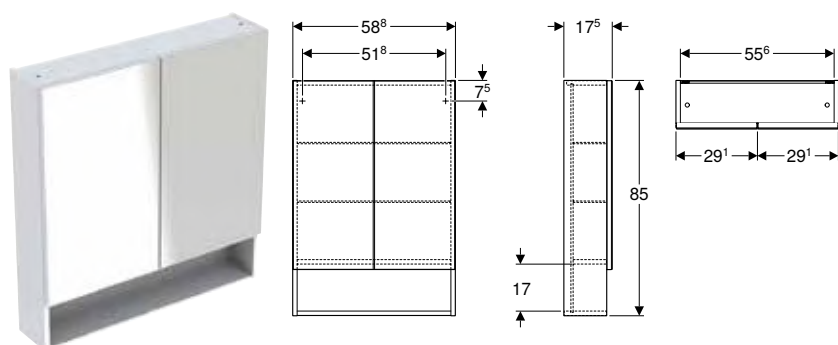

Mirror cabinets

Geberit Selnova Square mirror cabinet with two doors and two glass shelves

click & scan

Technical data

Lamp	without
Product material	High-compressed three-layer chipboard

Scope of delivery

- 2 glass shelves
- Mirror cabinet
- Fastening material

Characteristics

- FSC™ C134279 certified
- Wall-hung
- With two doors
- Doors mirrored on the outside
- Door with soft closing
- With open shelf surface
- With two adjustable glass shelves
- Delivered preassembled

Art. no.	Colour / surface	H [cm]	T [cm]	Number of power sockets

B / width: 58.8 cm

501.264.00.1	white / high-gloss coated	85	17.5	0

Can be combined with

- Geberit Selnova Square cabinet for vanity basin, slim rim, with one door → p. 708
- Geberit Selnova Square cabinet for vanity basin, slim rim, with two doors → p. 709
- Geberit Selnova Square low cabinet with one door → p. 710
- Geberit Selnova Square medium cabinet with one door → p. 711

Accessories

- Accessory overview – Geberit Selnova Square bathroom furniture → p. 707