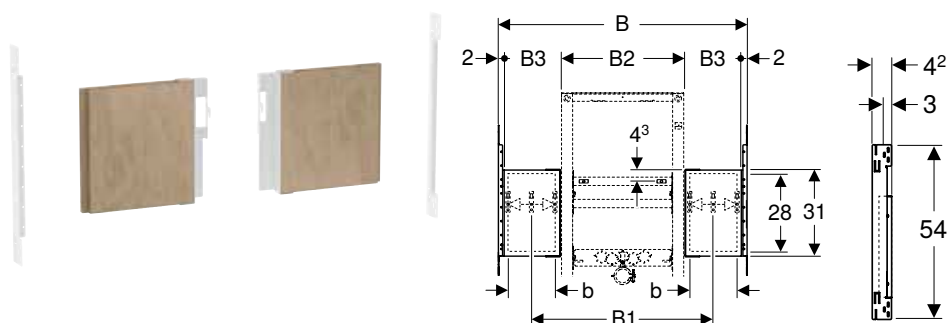

Geberit Duofix mounting plate for washbasin with washbasin cabinet and one washbasin tap, concentric

click & scan

Application purposes

- For drywall construction
- For installation in part or room-height prewall installations
- For installation in room-height installation walls
- For installation in part or room-height Geberit Duofix system walls
- For fastening between Geberit Duofix elements for washbasin and studs
- For fastening washbasins with cabinet
- For use with concentric outlet tap

Scope of delivery

- 2 mounting plates with fixing brackets
- 2 fixing brackets
- Fastening material

Characteristics

- Width adapted to Geberit ONE washbasins with cabinets
- Width adapted to Geberit Duofix crossbars for element fastening, for stud clearance from 60 cm
- Mounting plate can be cut to element width 44 or 50 cm
- Mounting plate made of veneered wood, waterproof bonded
- Building material class B2 in accordance with DIN 4102-1, resp. class D-s2, d0 in accordance with EN 13501-3
- Formaldehyde release class A in accordance with EN 1084, resp. Class E 1 according to EN 13936

Art. no.	Nominal width [cm]	B [cm]	B1 [cm]	B2 [cm]	B3 [cm]	b [cm]	H [cm]	T [cm]
111.951.00.1	60	65	47-58	44	8.5	5.5	31	3
111.952.00.1	75	80	53-73	50	13	10	31	3
111.953.00.1	90	95	53-88	50	20.5	17.5	31	3
111.954.00.1	105	110	53-103	50	28	25	31	3
111.955.00.1	120	125	53-118	50	35.5	32.5	31	3

To order additionally

- Fastening material for washbasin (if the positions of the fastening screws are on the mounting plates)

Accessories

- Geberit Duofix crossbar for element fastening, for stud clearance from 60 cm → p. 92