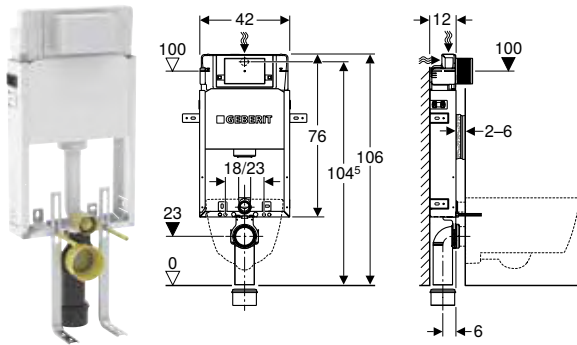

Art. no.	B [cm]	H [cm]	T [cm]
110.233.00.2	42	106	12

Accessories

- Accessory overview – Geberit Kombifix elements for WCs → p. 12

- Actuator plate has to be ordered separately

Geberit Kombifix element for wall-hung WC, 106 cm, with Alpha concealed cistern 12 cm, with leg supports