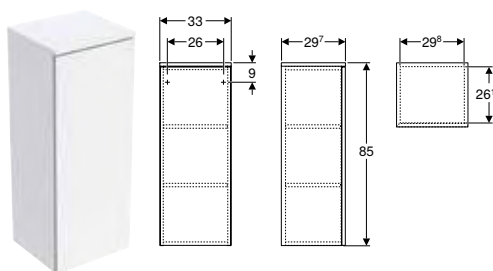

New

Geberit Aniara medium cabinet with one door

click & scan

Technical data

Product material	High-compressed three-layer chipboard

Scope of delivery

- Fastening material

Characteristics

- Wood from sustainable forestry with certified origin
- Wall-hung
- With one door
- Door with soft closing
- Opening with handle
- With two movable shelves
- Hinge side left or right
- Moisture-resistant
- Delivered preassembled

Art. no.	Colour / surface	B [cm]	H [cm]	T [cm]	Door
504.059.01.1	white / silk-glossy	33	85	29.7	left- or right-hand hinge
504.059.00.2	rusty red / silk-matt	33	85	29.7	left- or right-hand hinge
504.059.00.3	white / matt	33	85	29.7	left- or right-hand hinge
504.059.JH.1	oak / silk-matt	33	85	29.7	left- or right-hand hinge
504.059.JK.1	lava / silk-matt	33	85	29.7	left- or right-hand hinge

Available as of April 2026

- Side cabinet and medium cabinet can be combined with each other