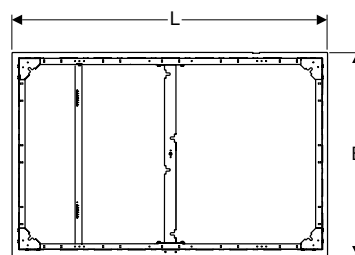

- Replacement for art. no. 154.460.00.1, 154.462.00.1, 154.470.00.1, 154.471.00.1, 154.480.00.1

New

Geberit Duofix installation frame for shower surface 110–140 cm, for seven feet

click & scan

Application purposes