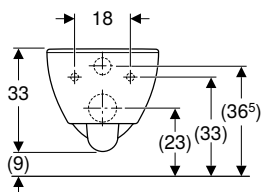

Geberit Selnova wall-hung WC, Premium, washdown, shrouded, Rimfree

click & scan

Application purposes

- For concealed cisterns
- For pressure flushing valves

Technical data

Product material	Vitreous china

Characteristics

- Wall-hung
- Washdown WC
- Rimless WC ceramic appliance featuring Rimfree flush technology
- Easy fastening with Easy Fast Fixing (type EFF3)
- Type 1, full flush volume 6 / 5 / 4 l, in accordance with EN 997
- 4 l flush
- Shrouded

Scope of delivery

- WC ceramic appliance
- Fastening material

Art. no.	Colour / surface	B [cm]	H [cm]	T [cm]
502.035.00.1	white	36	33	53

To order additionally

- WC seat

Can be combined with

- Geberit Selnova WC seat, fastening from above → p. 752
- Geberit AquaClean Tuma Comfort WC enhancement solution → p. 876
- Geberit AquaClean Tuma Classic WC enhancement solution → p. 878