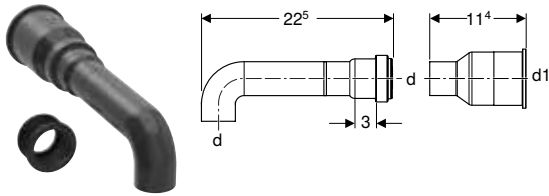

Geberit cleaning accessories for CleanWall wall drain

Application purposes

- For use with Ropump® Super Plus pipe cleaning device

Technical data

Product material	PE-HD

Characteristics

- Ropump® Super Plus pipe $\varnothing$ 81 mm
- Suitable for tile structures on floor 4–16 mm

Art. no.	d, $\varnothing$ [mm]	d1, $\varnothing$ [mm]
154.344.00.1	40	60