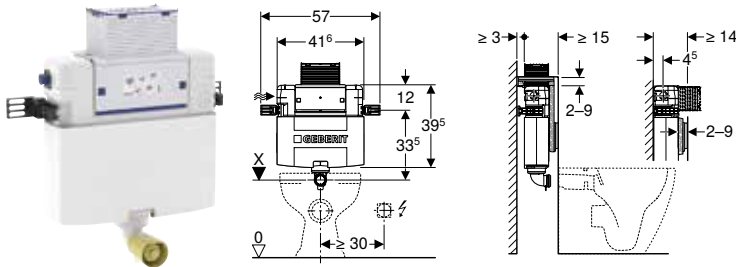

Art. no.	B [cm]	H [cm]	T [cm]
109.791.00.1	41	62.5	8

- Actuator plate has to be ordered separately

Omega concealed cisterns

Geberit Omega concealed cistern 12 cm, 6 / 3 litres, installation height 82 cm

click & scan