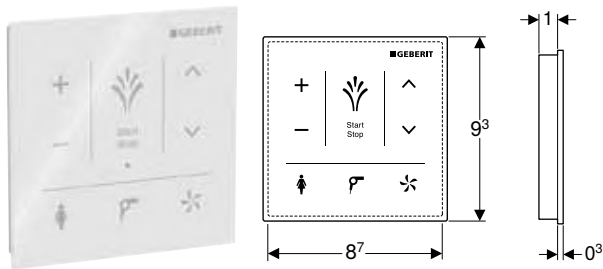

For WC enhancement solutions and WC complete solutions

Wall-mounted control panel for Geberit AquaClean

click & scan

Application purposes

- For manual, wireless operation of the shower toilet functions
- For exposed installation
- For Geberit AquaClean Tuma Comfort
- For Geberit AquaClean Mera WC complete solutions

Technical data

Battery type	CR2032 (3 V)
Service life, supplied battery	2 years
Degree of protection	IPX4
Operating temperature	5–40 °C

Characteristics

- Capacitive user interface
- Surface made of glass
- Connection via bluetooth
- Warning when the battery is low

Scope of delivery

- 3 lithium batteries, type CR 2032
- Fastening material

Art. no.	Colour / surface	B [cm]	H [cm]
147.038.SI.1	white / glass	9.3	9.3
147.038.SJ.1	black / glass	9.3	9.3