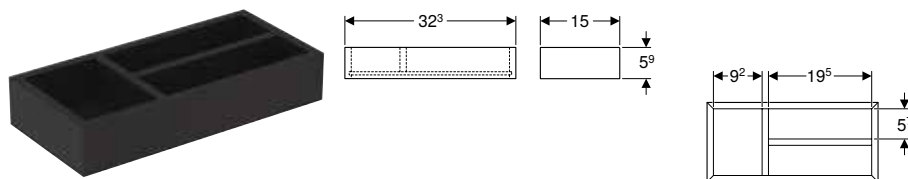

Geberit drawer insert, T-partition, for top drawer

click & scan

Technical data

Product material	High-compressed three-layer chipboard

Scope of delivery

- Drawer insert

Characteristics

- FSC™ C134279 certified
- T-partition

Art. no. Colour / surface

500.678.00.1 lava / textured melamine

B
[cm]

32.3

H
[cm]

5.9

T
[cm]

15