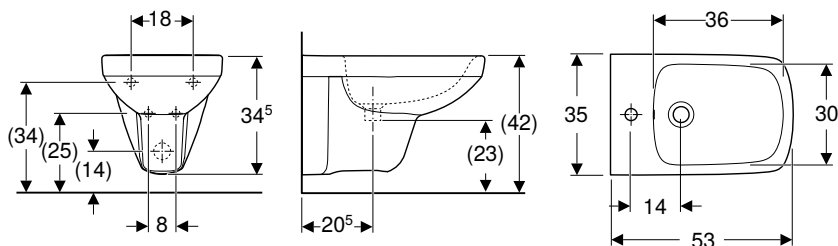

Bidets

Wall-hung bidets

Geberit Selnova Square wall-hung bidet

click & scan

Technical data

Product material	Vitreous china
------------------	----------------

Characteristics

- Wall-hung