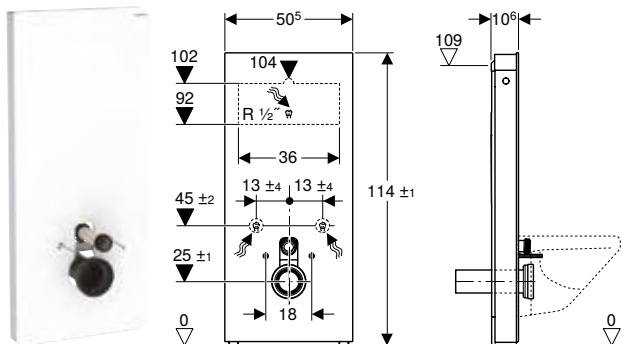

Geberit Monolith sanitary module for wall-hung WC, 114 cm, front cladding made of glass

Application purposes

- For renovations, conversions and new buildings
- For wall inlets with inlet height > 23 cm
- For replacing low-level exposed cisterns
- For replacing half-high level exposed cisterns
- For replacing wall-hung WCs with close-coupled exposed cistern
- For replacing wall-hung WCs with pressure flushing valve
- For replacing wall-hung WCs with concealed cistern with maximum service opening height < 109 cm
- For Geberit AquaClean WC complete solutions
- For connecting Geberit AquaClean WC enhancement solutions, with accessories
- For mounting on finished floors
- For installation in front of drywalls or solid walls
- For compensating the offset between WC connections and wall drains using a stepped straight connector for wall-hung WCs

Technical data

Flow pressure	0.1–10 bar
Flush volume, factory setting	6 l / 3 l
Flush volume large, adjustment range	4.5 l / 6 l
Small flush volume	3 l
Flow rate at 300 kPa / 3 bar	9.6 l/min

Characteristics

- Dual flush
- Compensation of dimensional tolerances possible
- Height-adjustable up to 7 cm
- Fastening height WC ceramic appliance 35 ± 1 cm
- Cistern, fully insulated against condensation
- Side cladding made of aluminium brushed
- Self-supporting
- Adjustable flush volume
- Water supply connection on the rear centre
- Water supply connection on the left/right possible with accessories
- Water supply connection on the bottom

Scope of delivery

- Water supply connection set with 2 angle stop valves, 1/2"
- Flush bend extension 160 mm
- Sleeve made of EPDM, ø 44 / 55 mm
- Straight connector made of PE-HD, ø 90 mm
- Adapter socket made of PE-HD, ø 90 / 110 mm
- 2 threaded rods M12
- Sound insulation set
- Base cover
- Fastening material for drywall
- Fastening material
- Fastening material for installation in front of concealed cisterns

Art. no.	Colour / surface	B [cm]	H [cm]	T [cm]
131.031.JK.5	Front: lava / glass Side cladding: black / brushed aluminium	50.5	114	10.6
131.031.JL.5	Front: sand grey / glass Side cladding: brushed aluminium	50.5	114	10.6
131.031.SI.5	Front: white / glass Side cladding: brushed aluminium	50.5	114	10.6
131.031.SJ.6	Front: black / glass Side cladding: black / brushed aluminium	50.5	114	10.6
131.031.CD.5	N Front: black / Glass satinised Side cladding: black / brushed aluminium	50.5	114	10.6
131.031.TD.5	N Front: white / Glass satinised Side cladding: brushed aluminium	50.5	114	10.6

N: New, available as of April 2026

Accessories

- Geberit straight connector set for wall-hung WC, stepped by 3 cm → p. 920
- Geberit straight connector set for wall-hung WC, stepped by 7 cm → p. 921
- Lateral water supply connection set for Geberit Monolith sanitary module for WC → p. 920