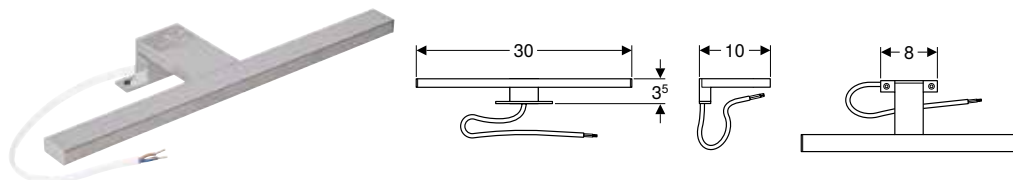

Geberit lamp for mirror cabinet

click & scan

Technical data

Degree of protection	IP44
Nominal voltage	220–240 V AC
Mains frequency	50 Hz / 60 Hz
Operating voltage	24 V DC
Light source energy efficiency class	E
Light colour	4000 K

Scope of delivery

- Lamp
- Junction box

Art. no.	Colour / surface	Protection class	Power consumption [W]
501.280.00.1	chrome / glossy	II	6