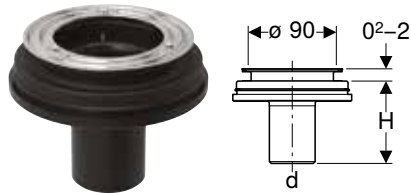

Waste fittings and traps for showers and bathtubs

Drain assemblies for shower trays, d90

Drain covers

Geberit shower drain d90, for cross-floor installation, without trap

click & scan

Application purposes

- For shower trays with valve hole $\varnothing$ 90 mm
- For shower trays without overflow
- For use as floor drain with vertical outlet

Scope of delivery

- Outlet pipe made of PE-HD, $\varnothing$ 50 mm
- Fastening material

Art. no.	DN	d, $\varnothing$ [mm]	H [cm]
150.592.00.1	50	50	8.5

To order additionally

- Trap
- Ablaufdeckel $\varnothing$ 90 mm

Can be combined with

- Geberit Split drain cover, d90, for shower drain, 30/50 mm water seal depth $\rightarrow$ p. 423
- Geberit drain cover d90, for shower drain, depth of water seal 30 / 50 mm $\rightarrow$ p. 422

Drain covers

Geberit drain cover d90, for shower drain, depth of water seal 30 / 50 mm

click & scan

Application purposes

- For Geberit shower drains
- For valve holes $\varnothing$ 90 mm

Scope of delivery

- Comb insert

Art. no.	Colour / surface	d, $\varnothing$ [mm]	Product material
150.265.11.1	white alpine	115	Plastic
150.265.21.1	chrome / Glossy	115	Plastic
150.265.46.1	chrome / Matt	115	Plastic

Can be combined with

- Geberit shower drain d90, depth of water seal 30 mm, outlet made of PE $\rightarrow$ p. 421
- Geberit shower drain d90, for cross-floor installation, without trap $\rightarrow$ p. 422
- Geberit shower drain d90, depth of water seal 50 mm, outlet made of PE $\rightarrow$ p. 421