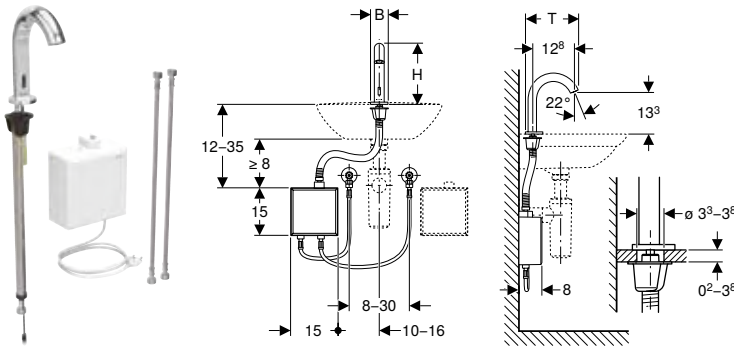

Taps

Washbasin taps
Deck-mounted, mains operation

Deck-mounted, mains operation

Geberit Piave washbasin tap, deck-mounted, mains operation, with exposed function box

Application purposes

- For installation in washbasins or washtops
- For connecting cold and hot water (only for model with mixer or thermostatic mixer)
- For connecting cold or mixed water (only for model without mixer)
- Suitable for use with stainless steel sinks
- Model without mixer suitable for combination with continuous flow heater, see technical data sheet "Washbasin taps with continuous flow heaters"

Technical data

Degree of protection	IPX4
Nominal voltage	110–240 V AC
Mains frequency	50–60 Hz
Operating voltage	4.5 V DC
Cable length	1 m
Operating pressure	0.5–10 bar
Recommended operating pressure with thermostatic mixer	0.5–5 bar
Recommended operating pressure with thermostatic mixer	50–500 kPa
Differentiated pressure CW/WW max.	1.5 bar
Water test pressure max.	16 bar
Test pressure air / inert gas max.	3 bar
Ambient temperature	1–40 °C
Storage temperature	-20 – +70 °C
Water temperature, adjustment range with thermostatic mixer	20–42 °C
Water temperature short-term max.	90 °C
Flow rate at 300 kPa / 3 bar	5 l/min
Interval flush time, factory setting	5 s
Product material	Brass / plastic

Characteristics

- Tap group I in accordance with DIN 4109
- Infrared user detection
- Vandal-resistant
- Temperature presetting via mixer (only for models with mixer or thermostatic mixer)
- Not possible to set just hot water or just cold water (only for model with mixer or thermostatic mixer)
- Thermostat according to EN 1111 (only for model with thermostatic mixer)
- Scald protection by limiting the water temperature to 42 °C (only for models with thermostatic mixer)
- Thermal disinfection according to DVGW W 551 possible
- Functions can be set and queried with the Geberit Service Handy
- Device settings and operation with mobile device via integrated Bluetooth® interface
- Compatible with Geberit Control App
- Wired networkable with Geberit gateway via GEBUS converter
- Wirelessly connectable with Geberit Gateway via Bluetooth®
- Compatible with Geberit Connect
- With integrated check valve
- Functional unit with built-in basket filters

Scope of delivery

- Washbasin tap with IR sensor and connection hose
- Exposed function box with control electronics, functional unit and power supply unit
- Reinforced braided hoses 3/8"
- Tap aerator key
- Fastening material