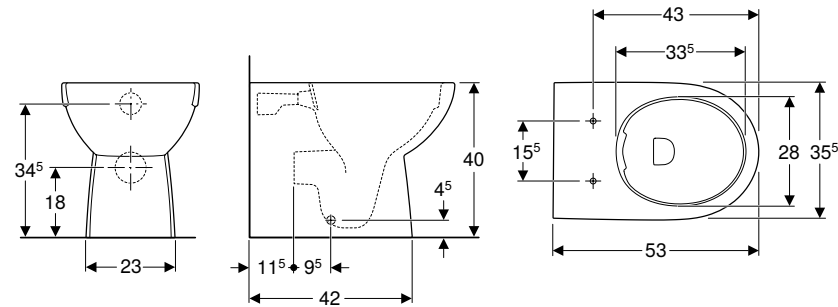

Geberit Selnova floor-standing WC, washdown, back-to-wall, horizontal or vertical outlet, semi-shrouded, Rimfree

click & scan

Technical data

Product material	Vitreous china

Scope of delivery

- WC ceramic appliance
- Fastening material

Characteristics

- Back-to-wall
- Washdown WC
- Floor-standing
- Rimless WC ceramic appliance featuring Rimfree flush technology
- Type 1, full flush volume 6 / 5 / 4 l, in accordance with EN 997
- Horizontal or vertical outlet
- Type 2 in accordance with EN 997
- 4 l flush
- Semi-shrouded
- Hidden fastening

Art. no.	Colour / surface	B [cm]	H [cm]	T [cm]
500.393.01.1	white	35.5	40	53

To order additionally

- WC seat