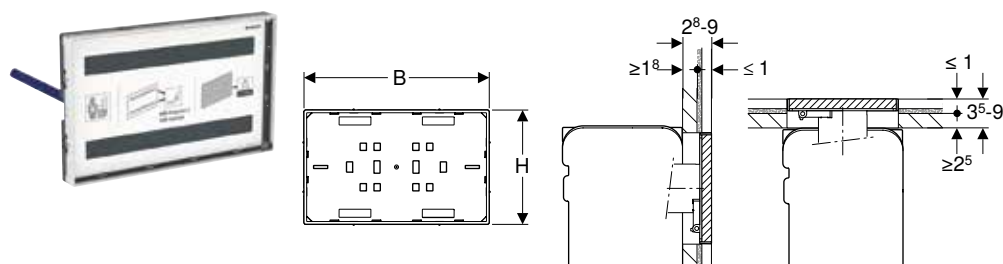

Art. no.	Colour / surface	Product material	B	H	T
			[cm]	[cm]	[cm]
115.087.00.1	customised	Plastic	18.3	11.3	1.8

Geberit Omega cover plate, surface-even, with sight frame

Application purposes

- For individual bathroom design
- For covering the service opening in Omega concealed cisterns
- For extensive surface coverings
- For covering thicknesses ≥ 18 mm (front installation)
- For covering thicknesses ≥ 25 mm (top installation)
- Suitable for tile structures on cover with sight frame ≤ 10 mm