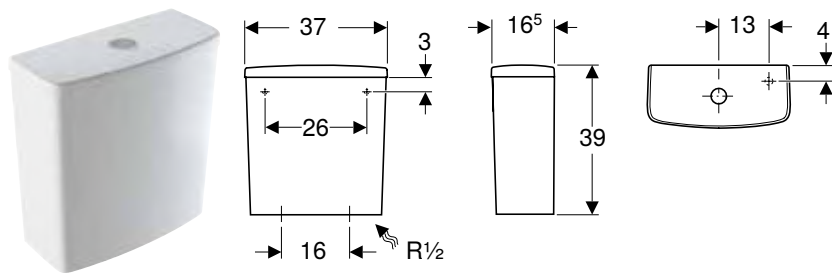

Geberit Selnova Square exposed cistern, close-coupled, dual flush, bottom water supply connection

click & scan

Application purposes

- For close-coupled installation
- For water supply connections 1/2"

Technical data

Flush volume, factory setting	4 l / 2.6 l
Flush volume large, adjustment range	4 l / 6 l
Flush volume small, adjustment range	2.6 l / 4 l
Product material	Vitreous china

Characteristics

- Dual flush
- Water supply connection on the bottom right

Scope of delivery

- Exposed cistern, close-coupled
- Mechanism

Art. no.	Colour / surface	B [cm]	H [cm]	T [cm]
500.266.01.1	white	37	39	16.5

To order additionally

- Fastening material for rear wall

Can be combined with

- Geberit Selnova Comfort floor-standing WC for close-coupled exposed cistern, washdown, horizontal outlet, raised → p. 774
- Geberit Selnova Square floor-standing WC for close-coupled exposed cistern, washdown, back-to-wall, horizontal or vertical outlet, semi-shrouded, Rimfree → p. 720
- Geberit Selnova floor-standing WC for close-coupled exposed cistern, washdown, horizontal outlet, semi-shrouded → p. 748
- Geberit Selnova floor-standing WC for close-coupled exposed cistern, washdown, vertical outlet → p. 750
- Geberit Selnova floor-standing WC for close-coupled exposed cistern, washdown, horizontal outlet → p. 750
- Geberit Selnova floor-standing WC for close-coupled exposed cistern, washdown, horizontal outlet, Rimfree → p. 749
- Geberit Selnova floor-standing WC for close-coupled exposed cistern, washdown, horizontal outlet, semi-shrouded, Rimfree → p. 746
- Geberit Selnova floor-standing WC for close-coupled exposed cistern, washdown, vertical outlet, semi-shrouded → p. 748
- Geberit Selnova Square floor-standing WC for close-coupled exposed cistern, washdown, horizontal outlet, semi-shrouded, Rimfree → p. 721