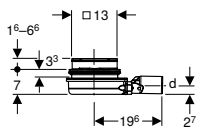

Technical data

Inlet capacity	0.8 l/s
Discharge rate at 20 mm head of water	1.6 l/s
Discharge rate at 10 mm head of water	0.7 l/s
Depth of water seal (mm)	50 mm
Product material	PE

Scope of delivery

- Inlet connection piece made of PE-HD, ø 50 mm
- Outlet made of PE-HD, ø 110 mm
- Stainless steel grating
- Trap insert
- Protection box

Art. no.	d, ø [mm]	Discharge rate [l/s]	d1, ø [mm]	H [cm]
388.022.00.1	110	0.7	50	14.6–19.3

Accessories

- Geberit lockable grating for floor drains 13 x 13 cm → p. 446
- Geberit extension piece for floor drains 13 x 13 cm → p. 445
- Geberit flange for floor drains 13 x 13 cm → p. 445
- Geberit pressing flange attachment for floor drains 13 x 13 cm → p. 445
- Geberit hair trap for Varino floor drain 13 x 13 cm and Varino floor drain 13 x 13 cm → p. 444
- Geberit insert with odour trap, for floor drain 13 x 13 cm → p. 446
- Geberit pressure test plug for Varino floor drain 13 x 13 cm → p. 446
- Geberit slotted grating for Varino floor drain 13 x 13 cm, drivable → p. 446

Floor drains for balconies and terraces, 13 x 13 cm

Geberit Varino floor drain, horizontal, d50

Application purposes

- For balconies and patios
- For the outdoor area
- For use as floor drain with horizontal outlet

Technical data

Discharge rate with trap insert	0.6 l/s
Product material	PE

Characteristics

- Height-adjustable with extension piece
- Not trapped
- Shockproof
- Resistant to chemicals
- Load-bearing capacity, class K 3 (3 kN)

Scope of delivery

- Outlet made of PE-HD, ø 50 mm
- Stainless steel grating
- Protection box

Art. no.	DN	d, ø [mm]	Discharge rate [l/s]	L [cm]	H [cm]
388.032.00.1	50	50	0.9	19.6	8.6–13.6

Accessories

- Geberit lockable grating for floor drains 13 x 13 cm → p. 446
- Geberit extension piece for floor drains 13 x 13 cm → p. 445
- Geberit flange for floor drains 13 x 13 cm → p. 445
- Geberit pressing flange attachment for floor drains 13 x 13 cm → p. 445
- Geberit insert with odour trap, for floor drain 13 x 13 cm → p. 446
- Geberit hair trap for Varino floor drain 13 x 13 cm and Varino floor drain 13 x 13 cm → p. 444
- Geberit trap insert with depth of water seal 27 mm, for Varino floor drain 13 x 13 cm → p. 445
- Geberit slotted grating for Varino floor drain 13 x 13 cm, drivable → p. 446