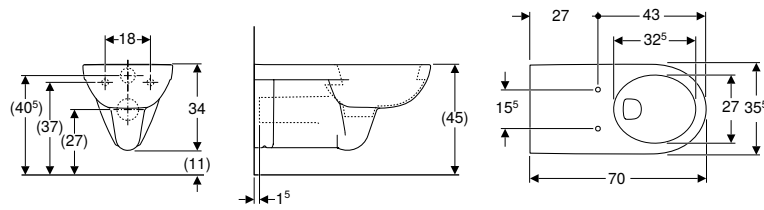

Geberit Selnova Comfort wall-hung WC, washdown, large projection, barrier-free

click & scan

Application purposes

- For concealed cisterns
- For pressure flushing valves
- Suitable for use by wheelchair users

Technical data

Product material	Vitreous china

Characteristics

- Wall-hung
- Washdown WC
- With flush rim
- Barrier-free
- Type 1, full flush volume 6 / 4 l, in accordance with EN 997
- Type 2 in accordance with EN 997
- 4 l flush
- Large projection

Scope of delivery

- WC ceramic appliance

Art. no.	Colour / surface	B [cm]	H [cm]	T [cm]
500.261.01.1	white	35.5	34	70

To order additionally

- WC seat

Can be combined with

- Geberit Selnova Comfort WC seat, barrier-free, antibacterial, fastening from above → p. 775
- Geberit Selnova Comfort WC seat, barrier-free, antibacterial, fastening from below → p. 774
- Geberit Selnova Comfort WC seat ring, barrier-free, antibacterial, fastening from above → p. 776
- Geberit Selnova Comfort WC seat ring, D-shape, barrier-free, fastening from below → p. 776

- Depending on the installation type, a Geberit connection set for wall-hung WC, length 30 cm is required for mounting