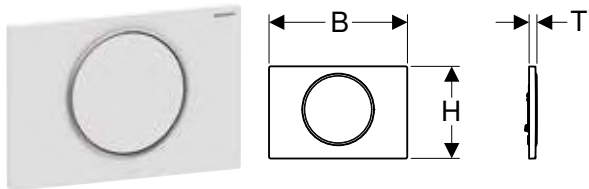

Geberit Sigma10 actuator plate, round, stop-and-go flush

click & scan

Application purposes

- For flush actuation with Sigma concealed cisterns

Technical data

Actuation force (N) max.	20 N

Characteristics

- Front actuation
- Sound-absorbing actuator rods, tool-free fast adjustment

Scope of delivery

- Mounting frame
- 2 distance bolts
- Actuator rod
- Stop-and-go lever

Art. no.	Colour / surface	Product material	B	H	T
			[cm]	[cm]	[cm]
115.758.01.5	Plate, Button: white matt / easy-to-clean coated Design ring/-s: white / glossy	Stainless steel	24.6	16.4	1.4
115.758.14.5	Plate, Button: black matt / easy-to-clean coated Design ring: polished	Stainless steel	24.6	16.4	1.4
115.758.16.5	Plate, Button: black matt / easy-to-clean coated Design ring/-s: black / glossy	Stainless steel	24.6	16.4	1.4
115.758.JQ.5	Plate, Button: chrome / matt, easy-to-clean coated Design ring/-s: chrome / glossy	Plastic	24.6	16.4	1.4
115.758.JT.5	Plate, Button: white matt / easy-to-clean coated Design ring: polished	Stainless steel	24.6	16.4	1.4
115.758.KH.5	Plate, Button: chrome / glossy Design ring/-s: chrome / matt	Plastic	24.6	16.4	1.4
115.758.KJ.5	Plate, Button: white / glossy Design ring/-s: chrome / glossy	Plastic	24.6	16.4	1.4
115.758.KK.5	Plate, Button: white / glossy Design ring/-s: gold-coloured / glossy	Plastic	24.6	16.4	1.4
115.758.KM.5	Plate, Button: black / glossy Design ring/-s: chrome / glossy	Plastic	24.6	16.4	1.4
115.758.SN.5	Plate, Button: brushed, easy-to-clean coated Design ring: polished	Stainless steel	24.6	16.4	1.4

Accessories

- Geberit DuoFresh module with automatic actuation, for Sigma concealed cistern 12 cm → p. 193
- Geberit DuoFresh module with manual actuation, for Sigma concealed cistern 12 cm → p. 194
- Geberit DuoFresh module with automatic actuation, for Sigma concealed cistern 8 cm → p. 194
- Geberit DuoFresh module with manual actuation, for Sigma concealed cistern 8 cm → p. 195
- Geberit extension set for Sigma, Omega and Kappa concealed cisterns → p. 206