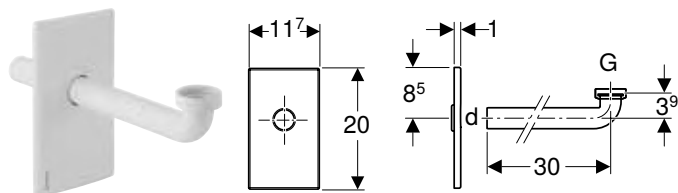

Geberit ready-to-fit set for washbasin with concealed trap

click & scan

Application purposes

- For Geberit installation elements for washbasins, with concealed trap
- Not suitable for Geberit in-wall cabinets

Characteristics

- Cover plate can be height-adjusted ± 3 cm during final installation
- Rotatable cover plate
- Fastening without screws

Scope of delivery

- Cover plate
- Flat gasket
- Connection bend, $\varnothing 32$ mm
- Seal $\varnothing 40 / 32$ mm

Art. no.	Colour / surface	d, $\varnothing$ [mm]	G ["]	Product material
115.416.11.1	white alpine	32	1 1/4	Plastic
115.416.21.1	chrome / Glossy	32	1 1/4	Plastic

Geberit Duofix set of wall anchor extensions

click & scan

Application purposes

- For extending Geberit Duofix wall anchors by 20 cm
- For Geberit Duofix wall anchors with threaded rod M10

Characteristics

- Can be shortened
- Zinc-plated

Art. no.

111.887.00.1

Scope of delivery

- Set of 2 pieces

Geberit Duofix flat-head screw T25, for thin sheet metal

click & scan

Application purposes

- For fastening Geberit Duofix elements and system parts made of steel with a thickness of 0.6 mm
- For fastening to the lateral pull-out plate of the Geberit Duofix element
- For fastening to CW profiles with material thickness 0.6 mm
- For Geberit Duofix elements with cargo plate (from 2025 series), if CW profiles are sufficient for the application

Characteristics

- Zinc-plated
- Thread-rolling screw, 5.0 x 20 mm
- Flat head with T25
- Collar formation during thread shaping for higher extension values

Art. no.

111.926.00.1