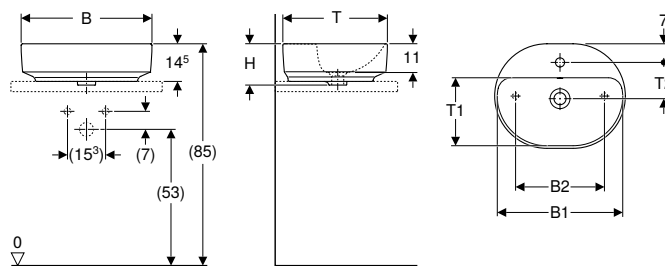

Geberit VariForm lay-on washbasin, elliptic, with tap hole bench

click & scan

Application purposes

- For mounting on washtops

Technical data

Product material	Fine fireclay

Characteristics

- Elliptic
- Easy to mount thanks to provided cutout template
- Can be installed with a washbasin cabinet

Scope of delivery

- Fastening material
- Template

Art. no.	Colour / surface	Tap hole	Overflow	B1 [cm]	B2 [cm]	H [cm]	T [cm]	T1 [cm]	T2 [cm]
B / width: 50 cm									
500.775.01.2	white	centred	visible, symmetrical	48	34	16	40	26	14
500.776.01.2 *	white	centred	without	48	34	16	40	26	14
B / width: 60 cm									
500.777.01.2	white	centred	visible, symmetrical	58	44	16	45	31	15.5
500.778.01.2 *	white	centred	without	58	44	16	45	31	15.5

* Order-based production

Accessories

- Geberit waste outlet with free outlet and valve cover
- Geberit waste outlet with free outlet, screen