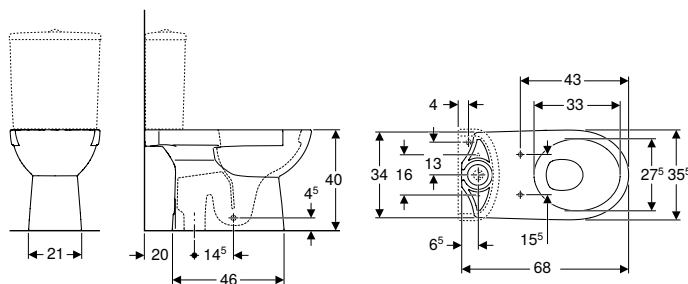

Geberit Selnova floor-standing WC for close-coupled exposed cistern, washdown, vertical outlet, semi-shrouded

click & scan

Application purposes

- For close-coupled exposed cistern

Characteristics

- Floor-standing
- Washdown WC
- With flush rim
- Vertical outlet
- Type 1, full flush volume 6 l, in accordance with EN 997
- Type 2 in accordance with EN 997
- Semi-shrouded