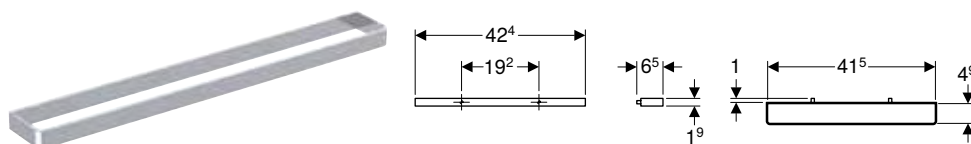

Geberit towel rail for bathroom furniture

click & scan

Application purposes

- For mounting on a washbasin cabinet

Characteristics

- Right-angled corner

Technical data

Product material	Steel

Scope of delivery

- Towel rail
- Fastening material

Art. no.	Colour / surface	B [cm]	H [cm]	T [cm]
502.328.00.1	chrome / glossy	42.4	1.9	4.9
502.328.01.3	white / matt powder-coated	42.4	1.9	4.9
502.328.14.1	black matt / matt powder-coated	42.4	1.9	4.9
502.328.JK.1	lava / matt powder-coated	42.4	1.9	4.9
502.328.JL.1	sand grey / matt powder-coated	42.4	1.9	4.9