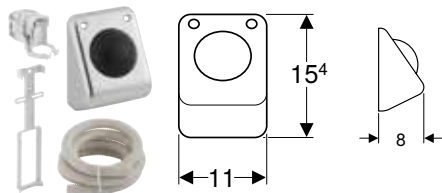

Geberit WC flush control, pneumatic, single flush, wall-mounted foot actuator

click & scan

Application purposes

- For pneumatic remote flush actuation of Geberit concealed cisterns
- For exposed installation
- For single flush
- For solid and drywall construction
- For Sigma concealed cisterns 8 cm
- For Alpha concealed cisterns 8 cm

Characteristics

- Actuator made of stainless steel
- Can be combined with Geberit actuator plates for single flush and stop-and-go flush or Geberit cover plate

Scope of delivery

- Actuator
- Pneumatic flushing device
- Pneumatic hose, length 3.5 m
- Block made of EPS
- Conduit pipe, length 3 m
- Fastening material

Technical data

Actuation force (N) max.	25 N

Art. no.	Colour / surface	Product material	B [cm]	H [cm]	T [cm]
115.993.00.1	stainless steel	Stainless steel	11	15.4	7.8