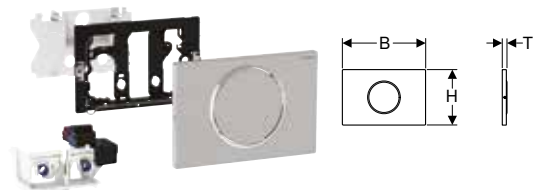

Geberit electronic WC flush control, mains operation, for Sigma concealed cistern 12 cm, with Sigma10 actuator plate, round, for pull-down rail, radio

click & scan

Application purposes

- For manual remote flush actuation of Sigma concealed cisterns 12 cm using pull-down rails with RF-controlled button
- For single flush
- For solid and drywall construction
- Suitable for barrier-free construction
- For Sigma concealed cisterns 12 cm
- Not suitable for use with Geberit inserts for in-cistern block

Technical data

Degree of protection	IP45
Nominal voltage	85–240 V AC
Mains frequency	50–60 Hz
Operating voltage	12 V DC
Power consumption in standby mode	0.15 W
Radio frequency	868.4 MHz
Radio frequency distance	10 m
Interval flush time, factory setting	5 s

Characteristics

- Flush actuation using pull-down rail, wireless, radio
- Single flush can be triggered via actuator plate
- Power supply via external power supply unit
- Transformation of mains voltage to extra-low voltage, 12 V DC
- Operation with extra-low voltage, no mains voltage in cistern
- Interval flush preset
- Adjustable interval flush
- Device settings and operation with mobile device via integrated Bluetooth® interface
- Compatible with Geberit Control App
- Wired networkable with Geberit gateway via GEBUS converter
- Wirelessly connectable with Geberit Gateway via Bluetooth®
- Compatible with Geberit Connect
- Screwable actuator plate

Scope of delivery

- Sigma10 actuator plate
- Mounting frame
- Protection plate
- Actuator rod
- Support block with servomotor and lifting device, premounted
- Control electronics with radio receiver
- Fastening material

Art. no.	Colour / surface	Product material	B	H	T	Power consumption [W]
			[cm]	[cm]	[cm]	
115.867.16.6	Plate, Button: black matt / easy-to-clean coated Design ring/-s: black / glossy	Stainless steel	24.6	16.4	1.5	≤ 4
115.867.SN.6	Plate, Button: brushed, easy-to-clean coated Design ring: polished	Stainless steel	24.6	16.4	1.5	≤ 4

To order additionally

- Geberit power supply unit for Power & Connect box → p. 249

Can be combined with

- Geberit installation set with power supply unit, for WC flush controls with electronic flush actuation, 12 V → p. 248
- Geberit set of Power & Connect box and power supply unit for element for wall-hung WC → p. 250
- Geberit 230 V / 12 V / 50 Hz power supply unit set with 1.8 m voltage supply cable and combination outlet mounting box → p. 207

Accessories

- Geberit remote flush actuator for single flush, Bluetooth® → p. 252
- Geberit remote flush actuator for dual flush, Bluetooth® → p. 253
- Geberit RF-controlled button for electronic flush actuation → p. 252