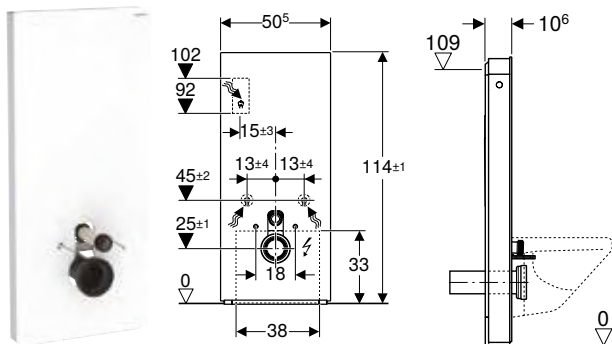

Geberit Monolith Plus sanitary module for wall-hung WC, 114 cm, front cladding made of glass

click & scan

Application purposes

- For renovations, conversions and new buildings
- For wall inlets with inlet height > 23 cm
- For replacing low-level exposed cisterns
- For replacing half-high level exposed cisterns
- For replacing wall-hung WCs with close-coupled exposed cistern
- For replacing wall-hung WCs with pressure flushing valve
- For replacing wall-hung WCs with concealed cistern with maximum service opening height < 109 cm
- For Geberit AquaClean WC complete solutions
- For connecting Geberit AquaClean WC enhancement solutions, with accessories
- For mounting on finished floors
- For installation in front of drywalls or solid walls
- For compensating the offset between WC connections and wall drains using a stepped straight connector for wall-hung WCs

Technical data

Degree of protection	IPX4
Nominal voltage	100–240 V AC
Mains frequency	50–60 Hz
Operating voltage	12 V DC
Power consumption in standby mode max.	0.5 W
Flow pressure	0.1–10 bar
Flush volume, factory setting	6 l / 3 l
Flush volume large, adjustment range	4–6 l
Small flush volume	3 l
Flow rate at 300 kPa / 3 bar	9.6 l/min
Light colour	2200–4000 K

Characteristics

- Dual flush
- Soft-touch buttons for flush actuation
- Settings can only be changed with the Geberit Home App
- Odour extraction with ceramic honey comb filter can be activated
- Odour extraction unit with run-on function
- Adjustable interval flush
- With ComfortLight
- Lighting mood infinitely adjustable from orientation light to day-light
- Light colour continuously adjustable from warm white to cool white
- DALI-compatible control
- Operation with extra-low voltage, no mains voltage in cistern
- Water supply connection on the rear centre
- Water supply connection on the left/right possible with accessories
- Water supply connection on the bottom
- Compensation of dimensional tolerances possible
- Height-adjustable up to 7 cm
- Fastening height WC ceramic appliance 35 ± 1 cm
- Cistern, fully insulated against condensation
- Side cladding made of aluminium brushed
- Self-supporting

Scope of delivery

- Water supply connection set with 2 angle stop valves, 1/2"
- Flush bend extension 160 mm
- Sleeve made of EPDM, ø 44 / 55 mm
- Straight connector made of PE-HD, ø 90 mm
- Adapter socket made of PE-HD, ø 90 / 110 mm
- 2 threaded rods M12
- Sound insulation set
- Female socket for mains connection
- Power supply unit
- Base cover
- Fastening material for drywall
- Fastening material
- Fastening material for installation in front of concealed cisterns