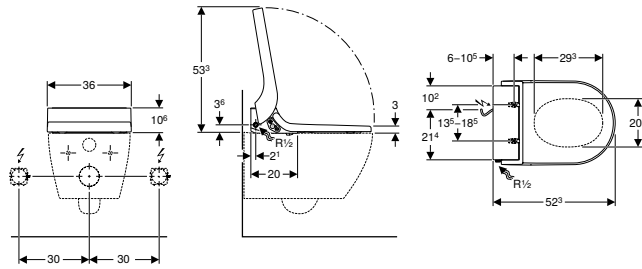

Geberit AquaClean Tuma Classic WC enhancement solution

click & scan

Application purposes

- For convenient toilet use
- For gently cleaning the anal area with water
- For subsequent mounting on WC ceramic appliances (replaces WC seat)

Technical data

Degree of protection	IPX4
Nominal voltage	230 V AC
Mains frequency	50 Hz
Power consumption in standby mode max.	0.5 W
Cable length	2 m
Flow pressure	0.5–10 bar
Operating temperature	5–40 °C
Water temperature, adjustment range	34–40 °C
Water temperature, factory setting	37 °C
Spray time	50 s
WC seat load max.	150 kg

Scope of delivery

- Reinforced braided hose 3/8", with bend 1/2"
- Spray shield
- Fastening material
- Compensation pad for WC seat / ceramic appliance
- Remote control with wall-mounted case and battery CR2032
- Descaling agent, 125 ml

Characteristics

- Water heating via continuous flow heater
- Anal shower with WhirlSpray shower technology
- Spray arm with nozzle can be extended for anal area
- Spray intensity can be set to five different levels
- Oscillating spray (automatic forward and reverse motion of the spray arm)
- Automatic pre- and postrinsing of the spray nozzle with fresh water
- Descaling programme
- WC seat ring and WC lid with soft-closing mechanism
- WC lid with SoftOpening
- WC lid with quick release
- Functions can be controlled remotely
- Water supply connection on the left
- Mains connection at rear, with hidden pipe-laying option to the left or right
- Mains connection cable can be cut to length
- Approval in accordance with (DIN) EN 1717 / (DIN) EN 13077
- Compatible with Geberit Home App
- Shower water temperature can be adjusted via Geberit Home App
- Continuous flow heater can be deactivated via Geberit Home App
- Spray arm can be set to five different positions via Geberit Home App

Art. no.	Colour / surface	B [cm]	H [cm]	T [cm]	Protection class	Power consumption [W]	QuickRelease function
146.070.11.1	Design cover: white / glossy WC top: white	36	10.6	52.3	I	2000	Yes, WC lid only

To order additionally

- Water supply connection set

Can be combined with