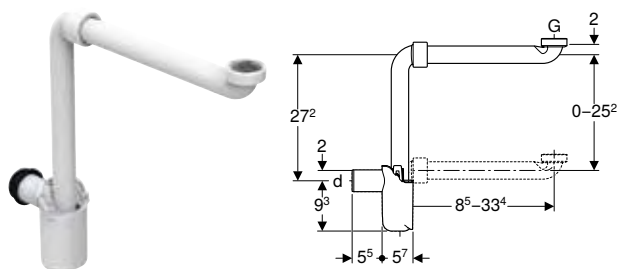

Bottle traps with dip tube, for washbasins, space-saving model

Geberit dip tube trap for washbasin, space-saving model, horizontal outlet

click & scan

Application purposes

- For space-saving connection of washbasins in bathroom furniture

Technical data

Depth of water seal (mm)	50 mm
Product material	PP

Characteristics

- Quality-monitored in accordance with EN 274-3
- Space-saving model
- For cleaning accessible
- Horizontal outlet

Scope of delivery

- Connection bend with union nut
- Seals

Art. no.	Colour / surface	d, ø [mm]	Discharge rate [l/s]	G ["]	h [cm]
151.116.11.1	white alpine	32	0.68	1 1/4	8.5-33.4
151.117.11.1	white alpine	40	0.68	1 1/4	8.5-33.4