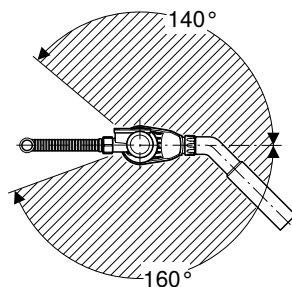

Geberit bathtub drain with push actuation PushControl, d52, length 50 cm, with ready-to-fit-set and connection bend

click & scan

Application purposes

- For bathtubs made of steel, plastic or cast iron
- For custom-size bathtubs
- For bathtubs with valve hole $\varnothing$ 52 mm

Technical data

Overflow discharge rate	0.65 l/s
Depth of water seal (mm)	50 mm

Characteristics

- Quality-monitored in accordance with EN 274-3
- Push actuation aligned with bathtub surface
- With overflow
- Double-sided seals on drain and overflow
- Overflow head with extendible mount can be fastened

Scope of delivery

- Waste outlet
- Trap
- Connection bend 45° made of PE-HD, $\varnothing$ 40 / 50 mm
- Ready-to-fit set
- Protection box
- Fastening material

Art. no.	Colour / surface	DN	d, $\varnothing$ [mm]	Discharge rate [l/s]
150.756.21.6	chrome / Glossy	40	40 / 50	1