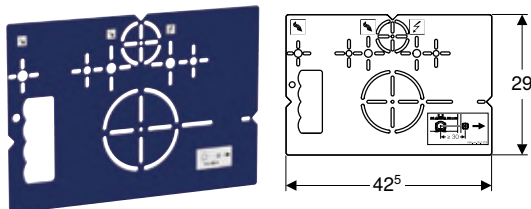

Geberit drilling template for wall-hung WC and Geberit AquaClean

click & scan

Application purposes

- For marking the panelling cutouts for Geberit elements for wall-hung WC
- For marking the connection positions of Geberit AquaClean shower toilets