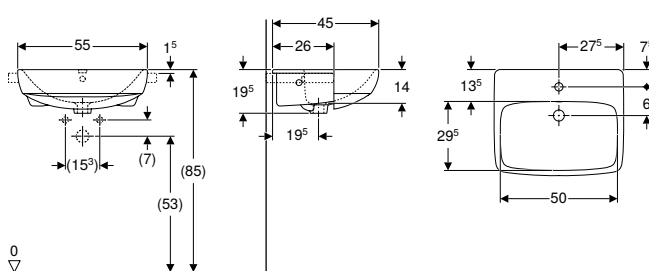

Semirecessed washbasins

Geberit Selnova Square semirecessed washbasin

click & scan

Application purposes

- For mounting in washtops

Technical data

Product material	Vitreous china

Scope of delivery

- Semi-recessed washbasin
- Fastening material

Art. no.	Colour / surface	Tap hole	Overflow	H	T
				[cm]	[cm]

B / width: 55 cm

500.313.01.1	white	centred	visible, symmetrical	19.5	45

Accessories

- Geberit dip tube trap for washbasin, horizontal outlet