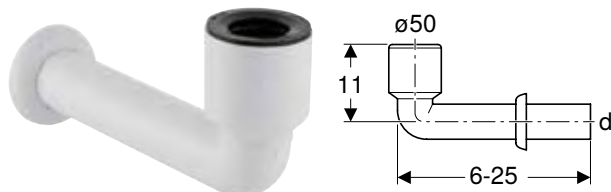

Connection bends

Geberit connection bend 90° for urinal, with wall collar

Application purposes

- For urinals with outlet downwards
- For connecting to urinals

Scope of delivery

- Wall collar
- Sleeve made of EPDM

[click & scan](#)

Technical data

Product material	Plastic

Art. no.	Colour / surface	d, $\emptyset$ [mm]	arc [°]
152.231.11.1	white alpine	50	90