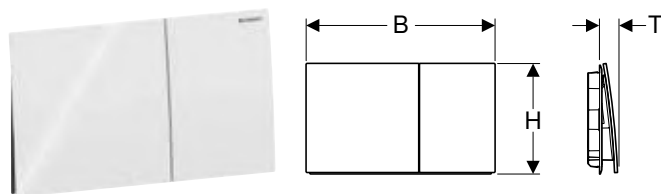

Installation set, surface-even, for Geberit element for wall-hung WC, with Sigma concealed cistern 12 cm

click & scan

Application purposes

- For surface-even installation of Geberit Sigma60 actuator plates
- For surface-even installation of Geberit Sigma cover plates

Scope of delivery

- 2 fixing brackets
- 2 brackets
- Protection box

Art. no.

243.168.00.1

Geberit Sigma70 actuator plate, square, dual flush

click & scan

Application purposes

- For flush actuation with Sigma concealed cisterns

Characteristics

- Front actuation
- Sound-absorbing actuator rods, tool-free fast adjustment

Scope of delivery

- Mounting frame
- 2 distance bolts
- 2 actuator rods

Art. no.	Colour / surface	Product material	B [cm]	H [cm]	T [cm]
115.622.14.1	Button: black matt / easy-to-clean coated	Stainless steel	25	14.6	2.3
115.622.FW.1	Button: brushed, easy-to-clean coated	Stainless steel	25	14.6	2.3
115.622.JK.1	Button: lava / glossy glass	Glass	25	14.6	2.5
115.622.JL.1	Button: sand grey / glossy glass	Glass	25	14.6	2.5
115.622.JT.1	Button: white matt / easy-to-clean coated	Stainless steel	25	14.6	2.3
115.622.QB.1	Button: red gold / brushed, easy-to-clean coated	Stainless steel	25	14.6	2.3
115.622.QD.1	Button: black chrome / brushed, easy-to-clean coated	Stainless steel	25	14.6	2.3
115.622.QF.1	Button: brass-coloured / brushed, easy-to-clean coated	Stainless steel	25	14.6	2.3
115.622.SI.1	Button: white / glossy glass	Glass	25	14.6	2.5
115.622.SJ.1	Button: black / glossy glass	Glass	25	14.6	2.5
115.622.ID.1	N Button: nickel / brushed, easy-to-clean coated	Stainless steel	25	14.6	2.3

N: New, available as of July 2026

Accessories

- Geberit cover frame for Sigma70 actuator plate, square → p. 192
- Geberit extension set for Sigma, Omega and Kappa concealed cisterns → p. 206