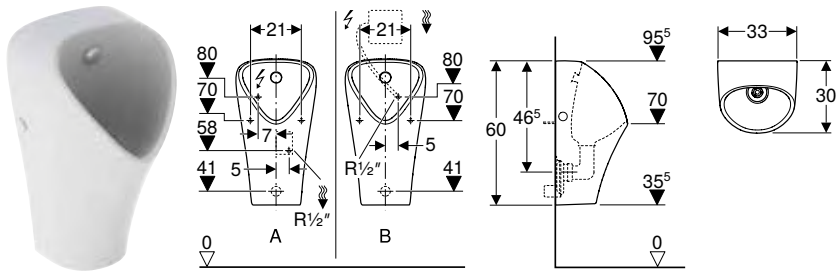

Urinals

Urinals, flush operation, rimless
For exposed or concealed urinal flush control

Geberit Narva urinal, inlet from the rear, outlet to the rear or downwards

Application purposes

- For operating with automatic, water-saving flush
- For operation with manual or automatic flush actuation
- For concealed urinal flush controls
- For concealed urinal flush controls, hidden
- For exposed urinal flush controls, hidden
- For Geberit installation elements for urinals for spray head

Technical data

Flush volume small, adjustment range	1 l
Product material	Vitreous china

Characteristics

- Rimless
- Wall-hung
- Hidden trap
- Hidden fastening
- Fulfils requirements in accordance with EN 13407
- Spray head can be replaced from front, without removing ceramic appliance

Scope of delivery

- Urinal ceramic
- Fastening material for urinal
- Drain assembly
- Drain strainer
- Spray head with reinforced braided hose for R 1/2" connector
- Check valve
- Elbow tap connector 90° R 1/2"

Art. no.	Colour / surface	B [cm]	H [cm]	T [cm]	Outlet
501.655.00.1	white	33	60	30	to the rear

Can be combined with

- Geberit Duofix element for urinal, 112–130 cm, universal, for spray head
- Geberit GIS element for urinal, 114 cm, universal, for spray head
- Geberit Kombifix element for urinal, 109–127 cm, universal, for spray head
- Geberit Duofix element for urinal, 112–130 cm, universal, for exposed flushing valve
- Geberit GIS element for urinal, 114 cm, universal, for exposed flushing valve
- Geberit Kombifix element for urinal, 109–127 cm, universal, for exposed flushing valve

Accessories

- Geberit urinal flush control with electronic flush actuation, battery operation, surface-mounted, hidden
- Geberit urinal flush control with electronic flush actuation, mains operation, surface-mounted, hidden
- Geberit urinal trap, horizontal outlet
- Geberit urinal trap, vertical outlet
- Geberit urinal division, sanitary ceramic → p. 968
- Geberit urinal division, glass → p. 968

- Trap not included in scope of delivery
- Electrical connection required for urinal flush controls with mains operation