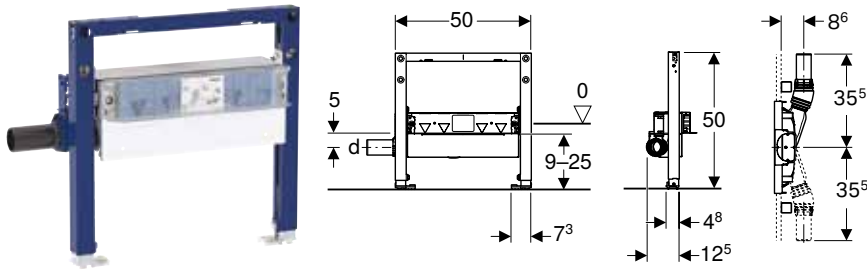

Geberit Duofix element for shower, 50 cm, with CleanWall wall drain, for screed height at inlet 90–250 mm

Application purposes

- For metal and wood frame walls
- For Geberit Duofix system walls
- For installation in room-height pre-walls
- For installation in room-height partition walls
- For composite seals
- For drainage of floor-even showers
- For screed height ≥ 90 mm at inlet

Technical data

Depth of water seal (mm)	50 mm

Scope of delivery

- Straight connector made of PE-HD, $\varnothing 50$ mm
- Protection box cover with integrated outlet sheet
- Fastening material

Characteristics

- 2025 range
- Statically self-supporting frame, protected against corrosion with powder coating
- With pull-out plate for lateral fastening above the element on metal or wood profiles or on Geberit Duofix system studs
- Alternative fastening point for wall anchors
- Rotating foot plates, suitable for installation in U profiles UW 50 and UW 75
- Foot plates that can be mounted in Geberit Duofix system rail without tools, without additional components
- Galvanised non-slip leg supports protected against corrosion
- Quality-monitored in accordance with EN 1253-3
- Adjustable sealing level for tension-free sealing connection
- Premounted sealing fleece
- Sealing fleece, 10 cm circumferential, for connecting sealing systems
- Adjustable inlet height of trap
- Panelling thickness 10–40 mm
- Suitable for tile structures on floor 2–26 mm
- Suitable for tile structures on wall 2–35 mm
- Lateral drainage connection

Art. no.	DN	d, $\varnothing$ [mm]	Discharge rate [l/s]	B [cm]	H [cm]	T [cm]
111.591.00.2	50	50	0.8	50	50	12.5

To order additionally

- Ready-to-fit set

Accessories

- Accessory overview – Geberit Duofix elements for showers and bathtubs → p. 81

- Natural stone tiles in the shower area may discolour