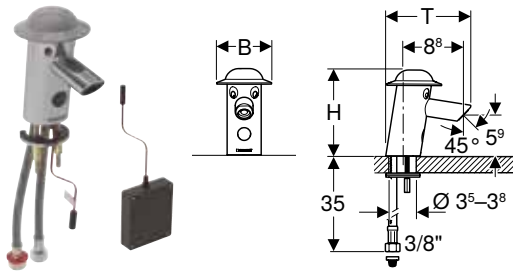

New

Geberit Bambini washbasin tap, battery operation

click & scan

Application purposes

- For children
- For childcare
- For installation in washbasins or washtops
- For installation in Bambini play and washspaces
- For connecting cold and hot water
- For combination with continuous flow heater, see technical data sheet "Washbasin taps with instantaneous water heaters"

Technical data

Battery type	Alkaline (1.5 V AA)
Degree of protection	IP44
Operating voltage	6 V DC
Operating pressure	0.5–10 bar
Differentiated pressure CW/WW max.	1.5 bar
Water test pressure max.	16 bar
Test pressure air / inert gas max.	3 bar
Ambient temperature	1–40 °C
Water temperature short-term max.	90 °C
Flow rate at 300 kPa / 3 bar	5.7 l/min
Interval flush time, factory setting	3 s
Product material	Brass

Characteristics

- Child-friendly design
- Tap group I in accordance with DIN 4109
- Infrared user detection
- Warning when the battery is low
- Functions can be set and queried with the Geberit Service Handy
- Device settings and operation with mobile device via integrated Bluetooth® interface
- Compatible with Geberit Control App
- Compatible with Geberit Connect
- Wirelessly connectable with Geberit Gateway via Bluetooth®
- Adjustable activation distance
- With integrated check valve
- Chrome-plated housing
- Hat made of polycarbonate
- Components in contact with drinking water lead-free

Scope of delivery

- Battery compartment
- 4 alkaline manganese batteries Type AA 1.5 V
- Basket filter
- Tap aerator key
- Fastening material

Art. no.	Colour / surface	Mixer	B [cm]	H [cm]	T [cm]
116.208.21.5	Body: chrome / glossy Hat: dust grey RAL 7037	with mixer	8	12.6	12.4

Available as of April 2026

Can be combined with

- Geberit Bambini play and washspace, with two washbasin areas, lower basin on the left → p. 831
- Geberit Bambini play and washspace, with two washbasin areas, lower basin on the right → p. 832
- Geberit Bambini play and washspace, with three washbasin areas, lower basin on the left → p. 833
- Geberit Bambini play and washspace, with three washbasin areas, lower basin on the right → p. 834
- Geberit Bambini play and washspace, with four washbasin areas, lower sink on the left → p. 835
- Geberit Bambini play and washspace, with four washbasin areas, lower basin on the right → p. 836
- Geberit Bambini washbasin for children → p. 830

Accessories

- Geberit Bambini mini thermostat for washbasin tap → p. 847
- Geberit Bambini tap aerator for washbasin tap → p. 847

- Replacement for art. no. 116.208.21.1