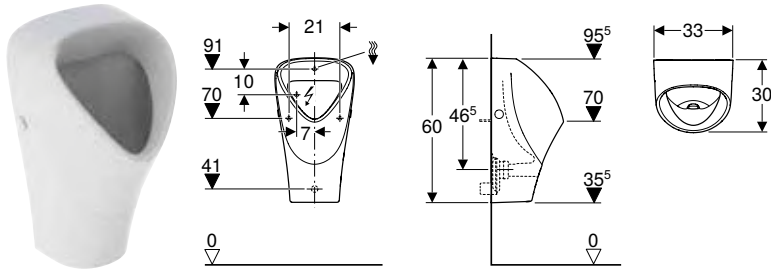

Geberit Selnova urinal, trigonal, inlet from the rear, outlet to the rear or downwards

Application purposes

- For operating with automatic, water-saving flush
- For operation with manual or automatic flush actuation
- For concealed urinal flush controls
- For concealed urinal flush controls, hidden
- For exposed urinal flush controls, hidden

Characteristics

- Wall-hung
- With flush rim
- Hidden trap
- Hidden fastening
- Fulfils requirements in accordance with EN 13407

Technical data

Flush volume small, adjustment range	1 l
Product material	Vitreous china

Scope of delivery

- Urinal ceramic

Art. no.	Colour / surface	B [cm]	H [cm]	T [cm]	Outlet
501.666.00.1	white	33	60	30	to the rear

To order additionally

- Geberit fastening material for urinal, Kerafix → p. 973

Accessories

- Geberit flush bend extension for urinal, with sleeve
- Geberit inlet connection piece for urinals → p. 973
- Geberit urinal trap, horizontal outlet
- Geberit urinal trap, vertical outlet
- Geberit urinal division, glass → p. 968
- Geberit urinal division, sanitary ceramic → p. 968

- Trap not included in scope of delivery
- Electrical connection required for urinal flush controls with mains operation