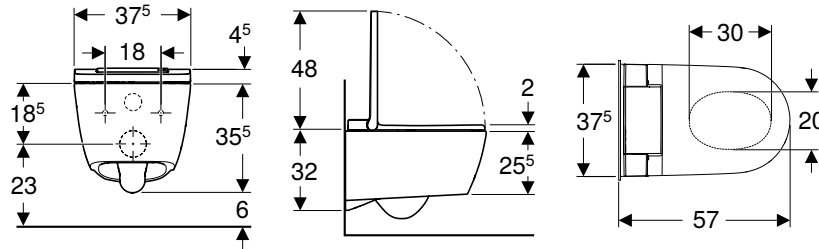

Geberit AquaClean Sela WC complete solution, wall-hung WC

Application purposes

- For convenient toilet use
- For gently cleaning the anal and vaginal areas with water

Technical data

Degree of protection	IPX4
Nominal voltage	230 V AC
Mains frequency	50 Hz
Power consumption in standby mode max.	0.5 W
Flow pressure	0.5–10 bar
Operating temperature	5–40 °C
Water temperature, adjustment range	34–40 °C
Spray time	50 s
WC seat load max.	150 kg

Scope of delivery

- Water supply connection set for Sigma and Omega concealed cisterns 12 cm, installation height 112 cm
- Female socket for mains connection
- Sound insulation set
- Descaling agent, 125 ml
- Cleaning set
- Remote control with wall-mounted case and battery CR2032
- Fastening material

Characteristics

- Water heating via continuous flow heater
- Anal shower with WhirlSpray shower technology
- Separate Lady shower nozzle in protected resting position
- Adjustable shower water temperature
- Spray intensity can be set to five different levels
- Spray arm can be set to five different positions
- Adjustable oscillating spray (automatic forward and reverse motion of the spray arm)
- Automatic pre- and postrinsing of the spray nozzle with fresh water
- Descaling programme
- Wall-hung
- Rimless WC ceramic appliance featuring TurboFlush flush technology
- Horizontal outlet
- Washdown WC
- User detection
- WC seat ring and WC lid with soft-closing mechanism
- WC lid with SoftOpening
- WC seat ring and WC lid with quick release
- Activation of the orientation light via brightness sensor
- Orientation light can be set in seven colours
- Functions and settings via remote control
- Three user profiles can be programmed
- Compatible with Geberit Home App
- Water supply connection on the left, hidden behind the WC ceramic
- Mains connection with flexible three-core sheathed cable, on the right side, hidden behind the WC ceramic
- External water supply connection on the left possible with accessories
- External mains connection with power outlet on the right possible
- Approval in accordance with (DIN) EN 1717 / (DIN) EN 13077

Art. no.	Colour / surface	B [cm]	H [cm]	T [cm]	Protection class	Power consumption [W]	QuickRelease function
146.220.11.1	WC ceramic appliance: white / KeraTect Design cover: white / glossy	37.5	40	57	I	1850	Yes, WC seat ring and WC lid
146.220.21.1	WC ceramic appliance: white / KeraTect Design cover: chrome / glossy	37.5	40	57	I	1850	Yes, WC seat ring and WC lid
146.220.JT.1	WC ceramic appliance, Design cover: white / matt	37.5	40	57	I	1850	Yes, WC seat ring and WC lid

To order additionally

- Geberit straight connector with sleeve and cover caps

Accessories

- Accessory overview – Water and electrical connection for Geberit concealed cisterns → p. 881

- This product is supplied with the Geberit AquaClean descaling agent. This consumable contains classified hazardous substances. Information, instructions and measures for handling hazardous substances safely can be found at <https://www.geberit-global.com>.