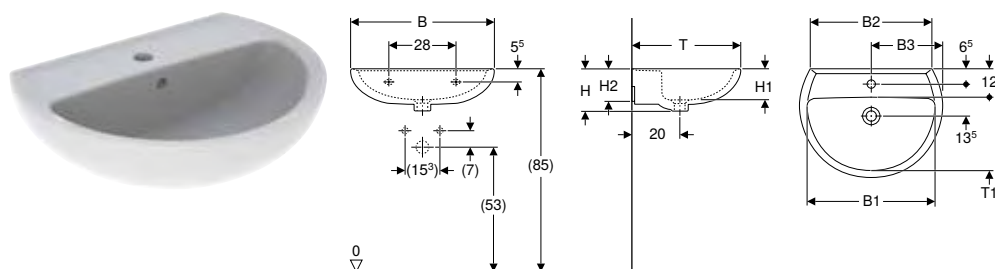

Geberit Bastia washbasin

click & scan

Technical data

Product material	Vitreous china

Characteristics

- Can be combined with half pedestal
- Can be combined with full pedestal

Art. no.	Colour / surface	Tap hole	Overflow	B1 [cm]	B2 [cm]	B3 [cm]	H [cm]	H1 [cm]	H2 [cm]	T [cm]	T1 [cm]

B / width: 55 cm

501.605.00.1	N white	centred	visible, symmetrical	48	47	27.5	17.5	13	13	42	26

B / width: 60 cm

501.606.00.5	white	centred	visible, symmetrical	54	51	30	18	13	14	45.5	30

N: New, available as of January 2026

Can be combined with

- Geberit Bastia full pedestal → p. 784
- Geberit Bastia half pedestal → p. 784

Accessories

- Geberit dip tube trap for washbasin, horizontal outlet
- Geberit fastening material for washbasin → p. 1035