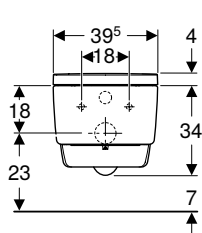

WC complete solutions

Wall-hung WCs

Geberit AquaClean Mera Comfort WC complete solution, wall-hung WC

click & scan

Application purposes

- For convenient and odourless toilet use
- For gently cleaning the anal and vaginal areas with water

Technical data

Degree of protection	IPX4
Nominal voltage	230 V AC
Mains frequency	50 Hz
Power consumption in standby mode max.	0.5 W
Flow pressure	0.5–10 bar
Operating temperature	5–40 °C
Water temperature, adjustment range	34–40 °C
Spray time	30–50 s
WC seat load max.	150 kg

Scope of delivery

- Water supply connection set for Sigma and Omega concealed cisterns 12 cm, installation height 112 cm
- Female socket for mains connection
- Spray shield
- Descaling agent, 125 ml
- Cleaning set
- Connection set for WC, $\varnothing$ 90 mm
- Remote control with wall-mounted case and battery CR2032
- Fastening material

Characteristics

- Hybrid hot water system with continuous flow heater and storage water heater
- Anal shower with double-nozzle WhirlSpray shower technology
- Separate Lady shower nozzle in protected resting position
- Adjustable shower water temperature
- Spray intensity can be set to five different levels
- Spray arm can be set to five different positions
- Adjustable oscillating spray (automatic forward and reverse motion of the spray arm)
- Automatic pre- and postrinsing of the spray nozzle with fresh water
- Descaling programme
- Wall-hung
- Rimless WC ceramic appliance featuring TurboFlush flush technology
- Horizontal outlet
- Washdown WC with special glaze KeraTect
- User detection
- Odour extraction with ceramic honey comb filter can be activated
- Odour extraction unit with run-on function
- Dryer can be activated
- Dryer air intensity can be set to 5 positions
- Dryer arm can be extended
- Adjustable dryer temperature
- WC seat ring with rapid heating function
- Adjustable temperature of the WC-seat heating
- WC seat ring and WC lid with soft-closing mechanism
- WC lid with SoftOpening
- WC lid with quick release
- Touchless opening and closing of the WC lid
- Activation of the orientation light when approaching
- Orientation light can be set in seven colours
- Functions and settings via remote control
- Three user profiles can be programmed
- Compatible with Geberit Home App
- Water supply connection on the left, hidden behind the WC ceramic
- Mains connection with flexible three-core sheathed cable, on the right side, hidden behind the WC ceramic
- External water supply connection on the left possible with accessories
- External mains connection with power outlet on the right possible
- Premounted sound insulation
- Approval in accordance with (DIN) EN 1717 / (DIN) EN 13077

Art. no.	Colour / surface	B	B1	H	T	Protection class	Power consumption [W]	QuickRelease function
		[cm]	[cm]	[cm]	[cm]			
146.210.11.1	WC ceramic appliance: white / KeraTect Design cover: white / glossy	39.5	39.5	38	59	I	2000	Yes, WC seat ring and WC lid
146.210.21.1	WC ceramic appliance: white / KeraTect Design cover: chrome / glossy	39.5	39.5	38	59	I	2000	Yes, WC seat ring and WC lid

Accessories