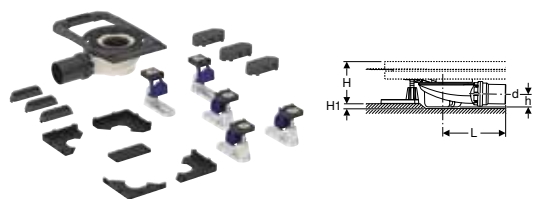

New

Geberit Duofix shower drain with five short feet, integrated for CleanFloor30 shower surface, depth of water seal 50 mm

click & scan

Application purposes

- For drainage of Geberit CleanFloor30 shower surfaces, integrated
- For floor constructions up to finished floor level 10–14.5 cm
- For fastening to Geberit Duofix installation frames for shower surfaces
- For use as floor drain with horizontal outlet

Characteristics

- Quality-monitored in accordance with EN 274-3
- Removable trap cup
- Threaded rods can be shortened

Scope of delivery

- Shower drain $\varnothing$ 90 mm
- Straight connector made of PE-HD
- Feet for installation frame
- 12 rubber supports
- Holder for shower drain
- Assembly clamp
- Fastening screw

Art. no.	DN	d, $\varnothing$ [mm]	H [cm]	H1 [cm]	h [cm]
551.562.00.1	56	56	10–14.5	0.67–2.9	3.3

Available as of April 2026

To order additionally

- Geberit CleanFloor30 integrated shower surface, with sealing fleece
- Geberit Duofix installation frame for shower surfaces

New