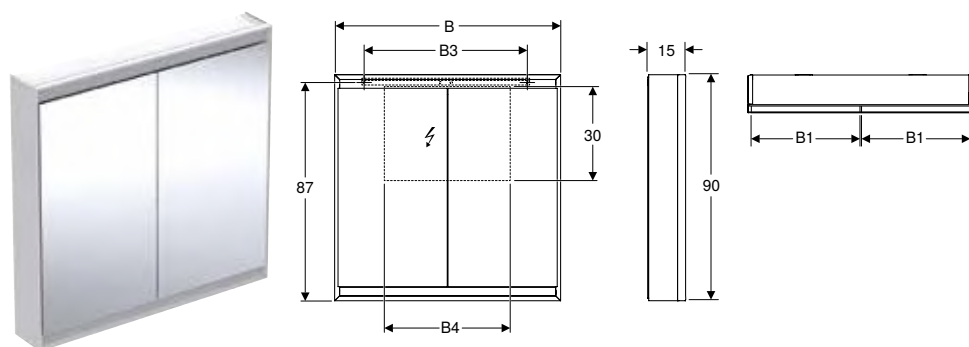

Geberit ONE mirror cabinet with ComfortLight and two doors, exposed installation, height 90 cm

click & scan

Technical data

Degree of protection	IP44
Nominal voltage	230 V AC
Mains frequency	50 Hz
Operating voltage	24 V DC
Product material	Aluminium
Light source energy efficiency class	E
Light colour	2200–4000 K
Service life of LED lighting max.	72000 h
Measuring method	L80B10
Colour rendering index	90
Standard deviation of colour matching	3 SDCM

Characteristics

- With ComfortLight
- LED lighting
- Indirect lighting
- Internal lighting
- Lighting mood infinitely adjustable from orientation light to day-light
- Functions can be triggered via touch sensor
- DALI-compatible control
- Compatible with Geberit Home App
- Time slot in desired luminous intensity adjustable with Geberit Home App
- With two doors
- Doors mirrored on both sides
- With two power sockets
- Power sockets mounted on the internal side at the top left and top right
- Continuously movable glass shelves

Scope of delivery

- 3 glass shelves
- Dummy cover for power socket left or right
- Mounting material

Art. no.	Colour / surface	B1 [cm]	B3 [cm]	B4 [cm]	H [cm]	T [cm]	Protection class	Power consumption [W]	Luminous flux (max. / above / below) [lm]
B / width: 75 cm									
505.812.00.1	anodised aluminium	36	65	35	90	15	I	75	4165 / 3248 / 917
505.812.00.2	white / powder-coated aluminium	36	65	35	90	15	I	75	4165 / 3248 / 917
B / width: 90 cm									
505.813.00.1	anodised aluminium	43.5	65	50	90	15	I	90	5058 / 3944 / 1114
505.813.00.2	white / powder-coated aluminium	43.5	65	50	90	15	I	90	5058 / 3944 / 1114
B / width: 105 cm									
505.814.00.1	anodised aluminium	51	95	65	90	15	I	105	5950 / 4640 / 1310
505.814.00.2	white / powder-coated aluminium	51	95	65	90	15	I	105	5950 / 4640 / 1310
B / width: 120 cm									
505.815.00.1	anodised aluminium	58.5	95	80	90	15	I	120	6843 / 5336 / 1507
505.815.00.2	white / powder-coated aluminium	58.5	95	80	90	15	I	120	6843 / 5336 / 1507

Accessories

- Geberit magnetic holder → p. 516
- Geberit magnifying mirror → p. 516

- Standard actuation via mirror cabinet and room push-button. Actuation via room switch must be changed accordingly in the Geberit Home app