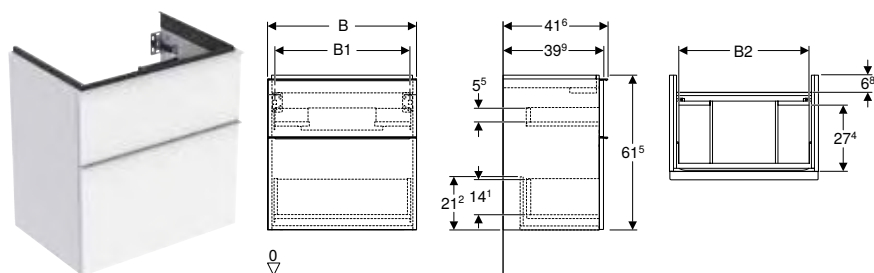

Geberit iCon cabinet for washbasin, with two drawers, small projection

click & scan

Technical data

Product material	High-compressed three-layer chipboard
Drawer load max.	20 kg

Scope of delivery

- Cabinet for washbasin
- Fastening material

Characteristics

- FSC™ C134279 certified
- Wall-hung
- With two drawers
- Opening with handle
- Exchangeable handle
- Drawer with soft closing
- Drawer without trap cutout
- Small projection
- Moisture-resistant
- Delivered preassembled

Art. no.	Colour / surface	B [cm]	B1 [cm]	B2 [cm]	H [cm]	T [cm]

Washbasin width: 60 cm

502.307.01.1	Body, Front: white / high-gloss coated Handle: white / matt powder-coated	59.2	53.8	51.7	61.5	41.6
502.307.01.2	Body, Front: white / high-gloss coated Handle: chrome / glossy	59.2	53.8	51.7	61.5	41.6
502.307.01.3 *	Body, Front: white / matt coated Handle: white / matt powder-coated	59.2	53.8	51.7	61.5	41.6
502.307.JH.1	Body, Front: oak / wood-textured melamine Handle: lava / matt powder-coated	59.2	53.8	51.7	61.5	41.6
502.307.JK.1	Body, Front: lava / matt coated Handle: lava / matt powder-coated	59.2	53.8	51.7	61.5	41.6
502.307.JL.1 *	Body, Front: sand grey / high-gloss coated Handle: sand grey / matt powder-coated	59.2	53.8	51.7	61.5	41.6
502.307.JR.1 *	Body, Front: hickory / wood-textured melamine Handle: lava / matt powder-coated	59.2	53.8	51.7	61.5	41.6

Washbasin width: 75 cm

502.308.01.1	Body, Front: white / high-gloss coated Handle: white / matt powder-coated	74	68.6	66.5	61.5	41.6
502.308.01.2	Body, Front: white / high-gloss coated Handle: chrome / glossy	74	68.6	66.5	61.5	41.6
502.308.01.3 *	Body, Front: white / matt coated Handle: white / matt powder-coated	74	68.6	66.5	61.5	41.6
502.308.JH.1	Body, Front: oak / wood-textured melamine Handle: lava / matt powder-coated	74	68.6	66.5	61.5	41.6
502.308.JK.1	Body, Front: lava / matt coated Handle: lava / matt powder-coated	74	68.6	66.5	61.5	41.6
502.308.JL.1 *	Body, Front: sand grey / high-gloss coated Handle: sand grey / matt powder-coated	74	68.6	66.5	61.5	41.6
502.308.JR.1 *	Body, Front: hickory / wood-textured melamine Handle: lava / matt powder-coated	74	68.6	66.5	61.5	41.6

* Order-based production

Can be combined with

- Geberit iCon Light washbasin, small projection → p. 602

Accessories

- Accessory overview – Geberit iCon bathroom furniture → p. 607

- A Geberit washbasin connector, space-saving model is required for the installation of the base cabinet. See assortment overview washbasin series or online catalogue, washbasin accessories