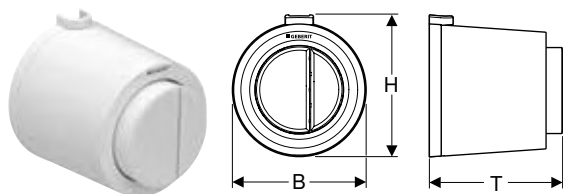

Geberit Type 01 remote flush actuation, round, pneumatic, dual flush, for Sigma concealed cistern 8 cm, exposed actuator

click & scan

Application purposes

- For pneumatic remote flush actuation of Geberit concealed cisterns
- For dual flush
- For solid and drywall construction
- For exposed installation
- For Sigma concealed cisterns 8 cm
- For Alpha concealed cisterns 8 cm

Characteristics

- Round design
- Actuator buttons protruding
- Can be combined with Geberit actuator plates for single flush and stop-and-go flush or Geberit cover plate

Scope of delivery

- Actuator
- Pneumatic flushing device
- Pneumatic hose, length 2 m
- Fastening material
- Conduit pipe, length 0.9 m

Technical data

Actuation force (N) max.	25 N

Art. no.	Colour / surface	Product material	B [cm]	H [cm]	T [cm]
116.049.11.1	white alpine	Plastic	8.5	9	8.5