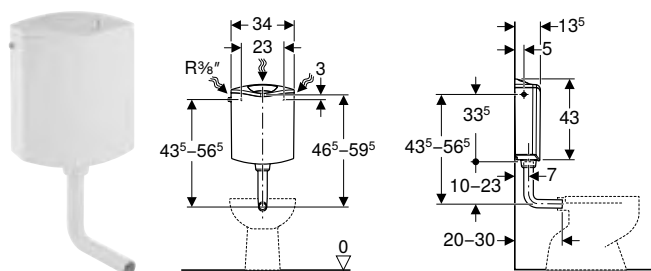

Geberit AP116 exposed cistern, dual flush

click & scan

Application purposes

- For low level installation

Technical data

Flow pressure	0.1–10 bar
Storage temperature	≤ 40 °C
Flush volume, factory setting	6 l / 3 l
Flush volume large, adjustment range	6–7.5 l
Flush volume small, adjustment range	3–4.5 l
Product material	ABS

Characteristics

- Dual flush
- Insulated against condensation
- Water supply connection on the left/right or rear centre

Scope of delivery

- Reinforced braided hose 3/8"
- Copper pipe, bent
- Flush bend 90° made of ABS, ø 50 / 44 mm, 23 x 23 cm
- Sleeve made of EPDM, ø 44 / 55 mm
- Fastening material

Art. no.	Colour / surface	B [cm]	H [cm]	T [cm]
136.430.11.1	white alpine	34	43	13.5