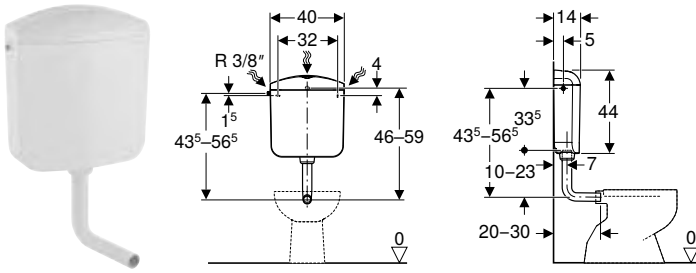

Exposed Cisterns

Exposed cisterns for WCs, made of plastic
Low and half-high level

Geberit AP117 exposed cistern, dual flush, lateral or rear centre water supply connection

click & scan

Application purposes

- For low level installation

Technical data

Flow pressure	0.1–10 bar
Storage temperature	≤ 40 °C
Flush volume, factory setting	6 l / 3 l
Flush volume large, adjustment range	6 l / 9 l
Flush volume small, adjustment range	3–4 l
Product material	ASA

Characteristics

- Dual flush
- Low-noise
- Insulated against condensation
- Water supply connection on the left/right or rear centre

Scope of delivery

- Reinforced braided hose 3/8"
- Flush bend 90° made of ABS, ø 50 / 44 mm, 23 x 23 cm
- Sleeve made of EPDM, ø 44 / 55 mm
- Fastening material

Art. no.	Colour / surface	B [cm]	H [cm]	T [cm]
136.530.11.1	white alpine	40	44	14