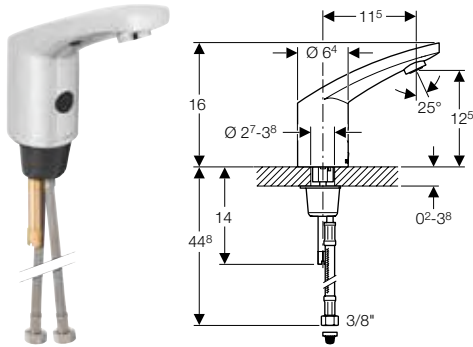

Geberit Type 185 washbasin tap, battery operation

click & scan

Application purposes

- For installation in washbasins or washtops
- For connecting cold and hot water (only for model with mixer)
- For connecting cold or mixed water (only for model without mixer)
- Suitable for use with stainless steel sinks
- Model without mixer suitable for combination with continuous flow heater, see technical data sheet "Washbasin taps with continuous flow heaters"

Technical data

Battery type	CR-P2 (6 V)
Degree of protection	IP44
Operating voltage	6 V DC
Operating pressure	0.5–8 bar
Differentiated pressure CW/WW max.	1.5 bar
Water test pressure max.	16 bar
Test pressure air / inert gas max.	3 bar
Ambient temperature	1–40 °C
Water temperature short-term max.	90 °C
Flow rate at 300 kPa / 3 bar	6 l/min
Interval flush time, factory setting	3 s
Product material	Brass chrome-plated

Art. no.	Colour / surface	Mixer	H [cm]
116.235.21.1	chrome / glossy	without mixer	16
116.245.21.1	chrome / glossy	with mixer	16
116.255.21.1	chrome / glossy	with mixer and handle	16

Accessories

- Geberit tap aerator for Types 6x, 8x and 18x washbasin taps → p. 353

Characteristics

- Tap group I in accordance with DIN 4109
- Infrared user detection
- Vandal-resistant
- Temperature presetting via mixer (only for model with mixer)
- Not possible to set just hot water or just cold water (only for model with mixer)
- Warning when the battery is low
- Functions can be set and queried with the Geberit Service Handy
- Device settings and operation with mobile device via integrated Bluetooth® interface
- Compatible with Geberit Control App
- Wirelessly connectable with Geberit Gateway via Bluetooth®
- Compatible with Geberit Connect
- With integrated check valve

Scope of delivery

- Basket filter
- Lithium battery, type CR-P2, 6 V
- Tap aerator key
- Fastening material