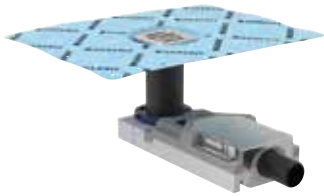

Geberit CleanPoint shower floor drain for screed height at inlet 65–90 mm

click & scan

Application purposes

- For drainage of floor-even showers
- Suitable for barrier-free construction
- For composite seals
- For screed height ≥ 65 mm at inlet
- For use as floor drain with horizontal outlet

Technical data

Depth of water seal (mm)	30 mm

Characteristics

- Suitable for tile structures on floor 2–30 mm
- Premounted sealing fleece
- Sealing fleece, 10 cm circumferential, for connecting sealing systems
- Grating made of stainless steel
- Grating can be aligned in height, inclination and offset
- Base unit made of EPS, for sound decoupling and receiving the trap
- Load-bearing capacity, class K 3 (3 kN)
- Water drainage above the composite seal

Scope of delivery

- Protection box cover with reference line
- Thin bed bonding flange
- Comb insert
- Grating frame unpunched with compensation ring
- Grating
- Trap made of PE-HD
- Fastening material

Art. no.	DN	d, $\emptyset$ [mm]	Discharge rate [l/s]	L [cm]	L1 [cm]	B [cm]	H [cm]	H1 [cm]	h [cm]
154.052.00.1	40	40	0.4	30	35.8	13	6.5	6.5–17.5	3.2

Accessories

- Geberit CleanPoint grating, screwable, 8 x 8 cm with grating frame → p. 405
- Geberit CleanPoint design grating, round, 8 x 8 cm → p. 405
- Geberit CleanPoint design grating, 8 x 8 cm → p. 405

- Consider screed height of the base unit with tile sizes < 5 cm. Have product material and thickness of the screed defined by tiler.
- Natural stone tiles in the shower area may discolour
- Screwable grating with grating frame (art. no. 154.310.00.1) must be ordered separately