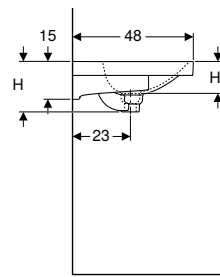

Mix & Match

Geberit Acanto washbasin with shelf surface

Technical data

Product material	Fine fireclay

Characteristics

- Can be installed with a washbasin cabinet
- With shelf surface

Art. no.	Colour / surface	Mix & Match	Tap hole	Overflow	B1 [cm]	Cabinet width [cm]	H [cm]	H1 [cm]	T [cm]	T1 [cm]	Fastening points	Shelf space
B / width: 75 cm												
500.622.01.2	white	Yes	centred	visible, symmetrical	37.5	74	19.5	12	48	12	2	on both sides
B / width: 90 cm												
500.623.01.2	white	Yes	centred	visible, symmetrical	45	89	16.5	13.5	48	11.5	4	on both sides
500.624.01.2	white	Yes	without	visible, symmetrical		89	16.5	13.5	48	11.5	4	on both sides

Can be combined with

- Geberit iCon cabinet for washbasin, with one drawer → p. 614
- Geberit iCon cabinet for washbasin, with two drawers → p. 616
- Geberit ONE cabinet for washbasin, with one drawer → p. 484
- Geberit Acanto cabinet for washbasin, with one drawer and one internal drawer → p. 564
- Geberit ONE cabinet for washbasin, with two drawers → p. 486

Accessories

- Geberit dip tube trap for washbasin, horizontal outlet
- Geberit washbasin drain, space-saving model, slim design, with external waste plug with push actuation
- Geberit washbasin drain, space-saving model, slim design, with external waste plug and lever actuation
- Geberit washbasin drain, space-saving model, slim design, with free outlet and valve cover
- Geberit fastening material for washbasin → p. 1035

- A Geberit washbasin connector, space-saving model is required for the installation of the washbasin with base cabinet. See 'Assortment overview – Geberit Acanto washbasin connectors space-saving model' or online catalogue, washbasin accessories
- Mix & Match: Articles of the same width can be freely combined in the Geberit ONE, Acanto and iCon series