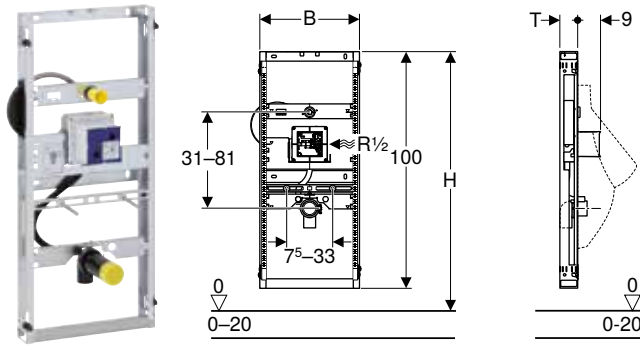

Geberit GIS element for urinal, 114–132 cm, universal, for hidden urinal flush control

Application purposes

- For installation in Geberit GIS support systems for prewalls, partition walls or freestanding walls
- For Geberit urinal flush controls for covered installation, vandal-resistant
- For floor constructions 0–20 cm

Technical data

Flow pressure	1–8 bar
Water test pressure max.	16 bar
Test pressure air / inert gas max.	3 bar
Flow rate at 100 kPa / 1 bar without flow limiter	0.3 l/s
Flow rate at 100 kPa / 1 bar with flow limiter	0.24 l/s

Characteristics

- Frame, zinc-plated
- Frame with four quick-action fasteners
- Infinitely variable height adjustment in Geberit GIS structure
- Water supply connection compatible with MasterFix and MeplaFix
- Elbow connector can be mounted without tools
- Premounted stop valve with throttle
- Service opening behind urinal
- Flexible flush hose with guide and built-in check valve
- Equipped with conduit pipe to connect the sensor in the trap to the urinal flush control
- Fastening for inlet $\varnothing$ 32 mm, height-adjustable
- Fastening for connection bend, height-adjustable and sound-absorbing
- Urinal fasteners M8 width- and height-adjustable
- Crossbars with centring marks, adjustable without tools
- Can be refitted with accessories to fit urinals with spray head

Scope of delivery

- Elbow tap connector R 1/2"
- Protection box with cover
- Protection plug
- Connection bend made of PE-HD, $\varnothing$ 50 / 63 mm
- Protective cap
- 2 threaded rods M8
- Fastening material

Art. no.	B [cm]	H [cm]	T [cm]
461.689.00.1	42	109–127	7.5

Can be combined with

- Geberit urinal flush control with electronic flush actuation, mains operation, concealed installation, hidden → p. 265

Accessories

- Accessory overview – Geberit GIS elements for urinals → p. 117

- For urinals with spray head, the Geberit inlet crossbar for urinal (art. no. 242.042.00.1) is required in addition