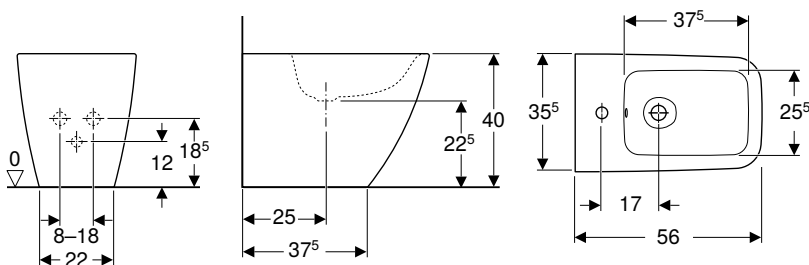

Art. no.	Colour / surface	Overflow	B [cm]	H [cm]	T [cm]
502.384.00.1	white	visible, symmetrical	35	41	56

Geberit iCon Square floor-standing bidet, back-to-wall, shrouded

click & scan

Technical data

Product material	Vitreous china
------------------	----------------