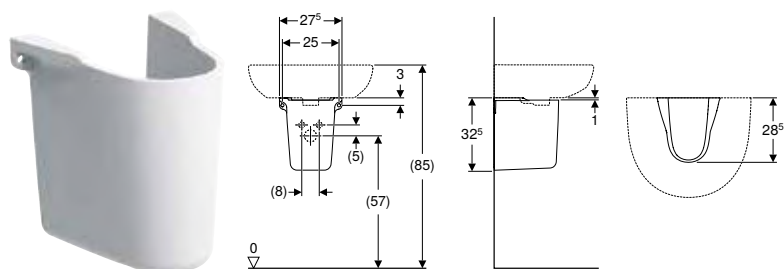

Geberit Selnova half pedestal

click & scan

Technical data

Product material	Vitreous china

Scope of delivery

- Half pedestal

Art. no.	Colour / surface	B [cm]	H [cm]	T [cm]
500.329.01.1	white	27.5	32.5	28.5

Can be combined with

- Geberit Selnova Square washbasin → p. 701
- Geberit Selnova handrinse basin → p. 730
- Geberit Selnova washbasin → p. 732
- Geberit Selnova Square handrinse basin → p. 700