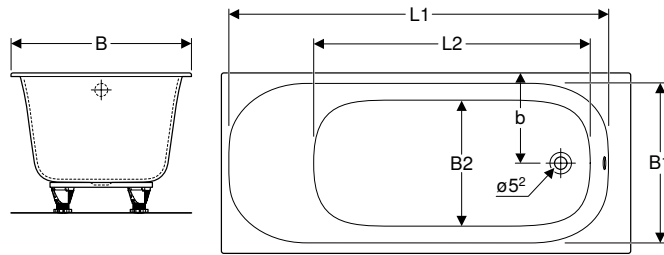

Bathtubs

Bathtubs made of sanitary acrylic
Rectangular bathtubs

Geberit Soana rectangular bathtub, slim rim, with feet

click & scan

Application purposes

- For private bathrooms and hotels
- For installation with bathtub feet or supports

Technical data

Product material	Sanitary acrylic

Characteristics

- Built-in bathtub
- Rectangular
- Slim rim
- Outlet at foot
- Drain hole $\varnothing$ 52 mm
- Tap hole drilling according to EN 232 possible

Scope of delivery

- Bathtub
- Set of feet

Art. no.	Colour / surface	L [cm]	L1 [cm]	L2 [cm]	B [cm]	B1 [cm]	B2 [cm]	b [cm]	H [cm]	Total water capacity [l]	With overflow hole
554.001.01.1	P white / glossy	160	147.5	104.8	70	61	47.3	35	45	195	Yes
554.002.01.1	P white / glossy	170	157.5	114.8	70	61	47.3	35	45	213	Yes
554.014.01.1	P white / glossy	170	157.5	114.8	75	66	52.3	37.5	45	233	Yes
554.015.01.1	P white / glossy	180	167.5	125	80	71.5	57.2	37.5	45	272	Yes

P: Phase out

Accessories

- Geberit bathtub drain with push actuation PushControl, d52, length 26 cm, with ready-to-fit-set and connection bend
- Geberit bathtub drain with turn handle, d52, length 26 cm, with ready-to-fit-set
- Geberit bathtub drain with turn handle and inlet, d52, length 26 cm
- Geberit bathtub drain with turn handle and inlet, d52, length 32 cm, with connection bend, counterflow principle
- Geberit bathtub drain with turn handle and inlet, d52, length 26cm, with ready-to-fit-set
- Geberit insulation tape → p. 1031
- Geberit Acrylic polishing set → p. 1031