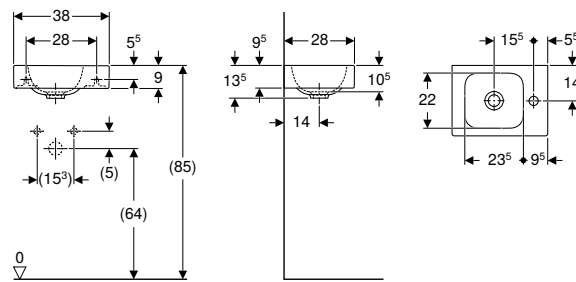

Handrinse basins

Geberit iCon handrinse basin

click & scan

Technical data

Product material	Fine fireclay

Characteristics

- Can be installed with a washbasin cabinet
- Asymmetrical

Art. no.	Colour / surface	Tap hole	Overflow	H [cm]	T [cm]
B / width: 38 cm					
124736000	white	right	without	13.5	28
124836000	white	left	without	13.5	28

Can be combined with

- Geberit iCon cabinet for handrinse basin, with one door → p. 612

Accessories

- Geberit waste outlet with free outlet and valve cover
- Geberit waste outlet with free outlet, screen
- Geberit dip tube trap for washbasin, horizontal outlet
- Geberit dip tube trap for washbasin, space-saving model, horizontal outlet
- Geberit fastening material for handrinse basin → p. 1035