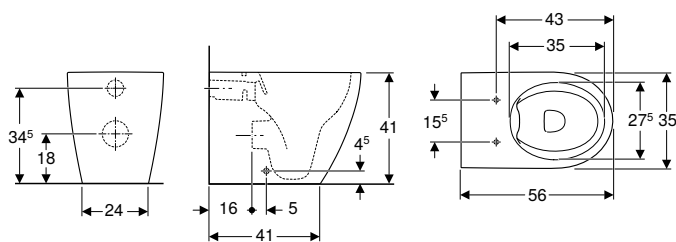

To order additionally

- WC seat

Can be combined with

- Geberit iCon WC seat, EasyMount hinges → p. 645
- Geberit iCon WC seat, slim design → p. 645
- Geberit iCon WC seat → p. 646
- Geberit AquaClean Tuma Comfort WC enhancement solution → p. 876
- Geberit AquaClean Tuma Classic WC enhancement solution → p. 878

Accessories

- Accessory overview – Geberit iCon WC ceramic appliance TurboFlush in combination with connection pipes → p. 636

Geberit iCon floor-standing WC, washdown, back-to-wall, shrouded, Rimfree

Geberit iCon

Application purposes

- For concealed cisterns

Technical data

Product material	Vitreous china

Scope of delivery

- Fastening material

Characteristics

- Floor-standing
- Back-to-wall
- Washdown WC
- Rimless WC ceramic appliance featuring Rimfree flush technology
- Type 1, full flush volume 6 / 5 / 4 l, in accordance with EN 997
- Horizontal or vertical outlet
- Type 2 in accordance with EN 997
- Flushes with 4.5 l
- 4 l flush
- Shrouded
- Hidden fastening

Art. no.	Colour / surface	B	H	T
		[cm]	[cm]	[cm]
502.382.00.1	white	35	41	56

To order additionally

- WC seat

Can be combined with

- Geberit iCon WC seat, EasyMount hinges → p. 645
- Geberit iCon WC seat, slim design → p. 645
- Geberit iCon WC seat → p. 646
- Geberit AquaClean Tuma Comfort WC enhancement solution → p. 876
- Geberit AquaClean Tuma Classic WC enhancement solution → p. 878

Accessories

- Accessory overview – Geberit iCon WC ceramic appliance in combination with connection pipes → p. 634