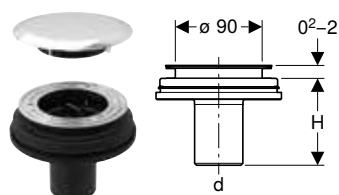

Geberit shower drain d90, for cross-floor installation, without trap, with drain cover

click & scan

Application purposes

- For shower trays with valve hole $\varnothing$ 90 mm
- For shower trays without overflow
- For use as floor drain with vertical outlet

Scope of delivery

- Drain cover
- Comb insert
- Outlet pipe made of PE-HD, $\varnothing$ 50 mm
- Fastening material