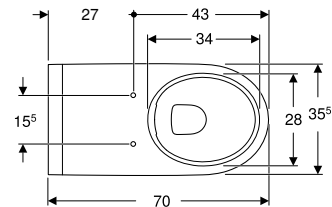

Assortment overview – Geberit Selnova Comfort WCs and WC seats

Geberit International Sales, December 2025

					Wall-hung WCs			Floor-standing WCs, raised
					Geberit Selnova Comfort wall-hung WC, Premium, washdown, large projection, semi-shrouded, barrier-free, Rimfree	Geberit Selnova Comfort wall-hung WC, washdown, large projection, barrier-free, Rimfree	Geberit Selnova Comfort wall-hung WC, washdown, large projection, barrier-free	Geberit Selnova Comfort floor-standing WC for close-coupled exposed cistern, washdown, horizontal outlet, raised
White					500.693.01.2	500.262.01.1	500.261.01.1	500.284.01.1
					→ p. 770	→ p. 771	→ p. 772	→ p. 774
Geberit Selnova Comfort WC seat, barrier-free, antibacterial, fastening from below	Without soft-closing mechanism	white	500.133.00.1		→ p. 774	✓	✓	✓
Geberit Selnova Comfort WC seat, barrier-free, antibacterial, fastening from above	Without soft-closing mechanism	white	501.559.01.1		→ p. 775	✓	✓	✓
Geberit Selnova Comfort WC seat ring, D-shape, barrier-free, fastening from below	Without soft-closing mechanism	white	500.340.01.1		→ p. 776	✓	✓	✓
Geberit Selnova Comfort WC seat ring, barrier-free, antibacterial, fastening from above	Without soft-closing mechanism	white	501.558.01.1		→ p. 776	✓	✓	✓

✓ Compatible

Wall-hung WCs

Geberit Selnova Comfort wall-hung WC, Premium, washdown, large projection, semi-shrouded, barrier-free, Rimfree

Application purposes

- For concealed cisterns
- For pressure flushing valves

Technical data

Product material	Vitreous china

Scope of delivery

- WC ceramic appliance
- Extended flush pipe

Characteristics

- Wall-hung
- Washdown WC
- Rimless WC ceramic appliance featuring Rimfree flush technology
- Barrier-free
- Type 1, full flush volume 6 / 5 / 4 l, in accordance with EN 997
- Type 2 in accordance with EN 997
- 4 l flush
- Semi-shrouded
- Large projection

Art. no.	Colour / surface	B [cm]	H [cm]	T [cm]
500.693.01.2	white	35.5	35	70

To order additionally

- WC seat

Can be combined with

- Geberit Selnova Comfort WC seat, barrier-free, antibacterial, fastening from above → p. 775
- Geberit Selnova Comfort WC seat ring, barrier-free, antibacterial, fastening from above → p. 776