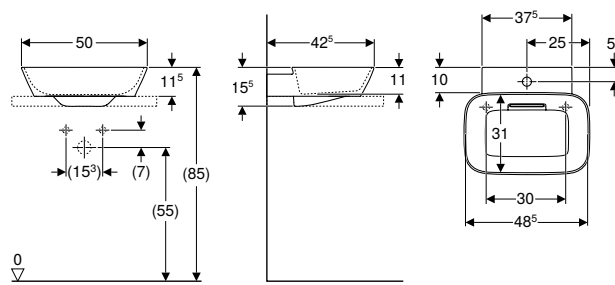

Mix & Match

Geberit ONE lay-on washbasin, bowl shape, CleanDrain

Application purposes

- For mounting on washtops

Technical data

Product material	Fine fireclay

Characteristics

- Horizontal outlet
- Hidden overflow function
- Actuation using tie rod
- With integrated hair trap
- Hygienic with optimum flow behaviour
- Ground bottom and rear sides

Scope of delivery

- Washbasin
- Drain cover with comb insert, magnetic fixing
- Geberit washbasin connector and trap, space-saving model
- Fastening material

Art. no.	Colour / surface	Mix & Match	Tap hole	Overflow	H [cm]	T [cm]
B / width: 50 cm						
505.051.00.1	Washbasin: white / KeraTect Cover: white / glossy	Yes	centred	without	15.5	42.5
505.053.00.1	Washbasin: white / matt Cover: white / glossy	Yes	centred	without	15.5	42.5
505.050.00.1	Washbasin: white / KeraTect Cover: white / glossy	Yes	without	without	15.5	42.5
505.052.00.1	Washbasin: white / matt Cover: white / glossy	Yes	without	without	15.5	42.5

To order additionally

- Geberit ONE washtop with cutout, for lay-on washbasin, bowl shape → p. 498
- Geberit ONE washtop with cutout, stoneware, for lay-on washbasin, bowl shape → p. 500

Can be combined with

- Geberit ONE cabinet for washbasin, with one drawer → p. 484
- Geberit ONE cabinet for washbasin, with two drawers → p. 486
- Geberit ONE cabinet for lay-on washbasin, with two drawers → p. 488
- Geberit ONE cabinet for lay-on washbasin, with four drawers → p. 489
- Geberit Acanto cabinet for washbasin, with one drawer and one internal drawer → p. 564
- Geberit iCon cabinet for washbasin, with one drawer → p. 614
- Geberit iCon cabinet for washbasin, with two drawers → p. 616

Accessories

- Geberit ONE drain cover with comb insert, magnetic fixing → p. 478