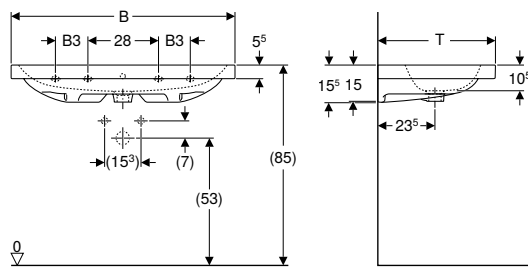

Mix & Match

Geberit iCon Light washbasin

Technical data

Product material	Fine fireclay

Characteristics

- Can be installed with a washbasin cabinet

Art. no.	Colour / surface	Mix & Match	Tap hole	Overflow	B1 [cm]	B2 [cm]	B3 [cm]	Cabinet width [cm]	H [cm]	T [cm]	T1 [cm]	Fastening points
B / width: 60 cm												
501.834.00.1	white	Yes	centred	visible, symmetrical	54	30		59.2	15.5	48	11	2
501.834.00.5 *	white	Yes	centred	without	54	30		59.2	15.5	48	11	2
501.834.00.3 *	white	Yes	without	visible, symmetrical	54	30		59.2	15.5	48	11	2
501.834.00.7 *	white	Yes	without	without	54	30		59.2	15.5	48	11	2
B / width: 75 cm												
501.835.00.1	white	Yes	centred	visible, symmetrical	68	37.5		74	15.5	48	11	2
501.835.00.5 *	white	Yes	centred	without	68	37.5		74	15.5	48	11	2
501.835.00.3 *	white	Yes	without	visible, symmetrical	68	37.5		74	15.5	48	11	2
501.835.00.7 *	white	Yes	without	without	68	37.5		74	15.5	48	11	2
B / width: 90 cm												
501.836.00.1	white	Yes	centred	visible, symmetrical	83	45	13	88.8	15.5	48	11	4
501.836.00.5 *	white	Yes	centred	without	83	45	13	88.8	15.5	48	11	4
501.836.00.3 *	white	Yes	without	visible, symmetrical	83	45	13	88.8	15.5	48	11	4
501.836.00.7 *	white	Yes	without	without	83	45	13	88.8	15.5	48	11	4
B / width: 120 cm												
501.837.00.1	white	Yes	left and right	visible, symmetrical	113	60	28	118.4	15.5	48	11.5	4
501.837.00.5 *	white	Yes	left and right	without	113	60	28	118.4	15.5	48	11.5	4
501.837.00.3 *	white	Yes	without	visible, symmetrical	113	60	28	118.4	15.5	48	11.5	4
501.837.00.7 *	white	Yes	without	without	113	60	28	118.4	15.5	48	11.5	4

* Order-based production

Can be combined with

- Geberit iCon cabinet for washbasin, with one drawer → p. 614
- Geberit iCon cabinet for washbasin, with two drawers → p. 616
- Geberit ONE cabinet for washbasin, with two drawers → p. 486
- Geberit ONE cabinet for washbasin, with one drawer → p. 484
- Geberit Acanto cabinet for washbasin, with one drawer and one internal drawer → p. 564

Accessories

- Geberit dip tube trap for washbasin, horizontal outlet
- Geberit washbasin drain, space-saving model, slim design, with external waste plug with push actuation
- Geberit washbasin drain, space-saving model, slim design, with external waste plug and lever actuation
- Geberit washbasin drain, space-saving model, slim design, with free outlet and valve cover
- Geberit fastening material for washbasin → p. 1035

- A Geberit washbasin connector, space-saving model is required for the installation of the washbasin with base cabinet. See 'Assortment overview – Geberit iCon washbasin connectors space-saving model' or online catalogue, washbasin accessories
- Mix & Match: Articles of the same width can be freely combined in the Geberit ONE, Acanto and iCon series