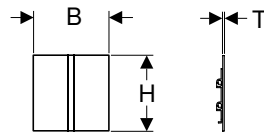

New

Geberit urinal flush control with electronic flush actuation, mains operation, Type 40 cover plate, square, customised finish

click & scan

Application purposes

- For automatic flush actuation of urinals

Technical data

Degree of protection	IP45
Nominal voltage	110–240 V AC
Mains frequency	50–60 Hz
Operating voltage	4.5 V DC
Flow pressure	1–8 bar
Water test pressure max.	16 bar
Test pressure air / inert gas max.	3 bar
Flow rate at 100 kPa / 1 bar without flow limiter	0.3 l/s
Flow rate at 100 kPa / 1 bar with flow limiter	0.18 l/s
Interval flush time, factory setting	5 s
Detection time, factory setting	7 s
Flush time, adjustment range	1–15 s
Flush time, factory setting	7 s

Characteristics

- Cover plate with securing bar
- Water-saving hybrid mode can be set
- Adjustable interval flush
- Preflush can be set
- Power failure control unit
- Valve-closing function when power fails
- Functions can be set and queried with the Geberit Service Handy
- Device settings and operation with mobile device via integrated Bluetooth® interface
- Compatible with Geberit Control App
- Wired networkable with Geberit gateway via GEBUS converter
- Wirelessly connectable with Geberit Gateway via Bluetooth®
- Compatible with Geberit Connect
- Flush volume can be reduced to 0.5 l per flush with regulating screw of installation set
- Tap group II in accordance with DIN 4109
- Components in contact with drinking water lead-free

Scope of delivery

- Type 40 cover plate, IR window, square
- Mounting frame
- Infrared control, premounted on mounting frame
- Solenoid valve
- Power supply unit
- Fastening material

Art. no.	Colour / surface	Product material	B [cm]	H [cm]	T [cm]	Power consumption [W]
004.791.00.2 *	galvanized	Stainless steel	12.5	12.5	0.2	≤ 0.5
004.791.00.3 *	galvanized and varnished	Stainless steel	12.5	12.5	0.2	≤ 0.5

Available as of April 2026; * Order-based production

Can be combined with

- Geberit installation set with flush pipe, for urinal flush control, universal → p. 288
- Geberit installation set with nipple made of brass, for urinal flush control, universal → p. 289
- Geberit Duofix element for urinal, 112–130 cm, universal → p. 72
- Geberit Duofix element for urinal, 112–130 cm, universal, for spray head → p. 73
- Geberit GIS element for urinal, 114 cm, universal → p. 120
- Geberit GIS element for urinal, 114 cm, universal, for spray head → p. 121
- Geberit Kombifix element for urinal, 109–127 cm, universal → p. 27
- Geberit Kombifix element for urinal, 109–127 cm, universal, for spray head → p. 28

- All available colours and surfaces as well as delivery times are listed in the document entitled "Actuator plates and urinal flush controls with customer-specific finish". The document is available online in the "Documents" section of the product catalogue. In the printed product catalogue, the QR code leads to the online product page with the document.