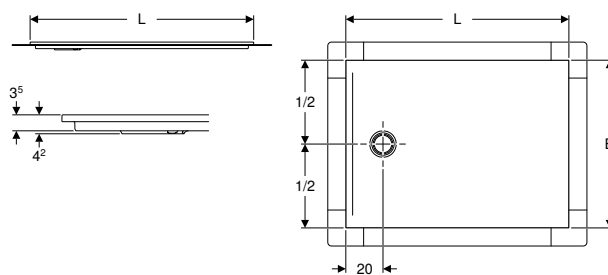

New

Geberit CleanFloor30 integrated shower surface, with sealing fleece, graphite

click & scan

Application purposes

- For use as floor-even shower surface
- For draining off waste water from a single shower head
- For floor constructions with Duofix installation frames up to upper edge of the shower surface 8–25 cm
- For raised installation up to 1.5 cm above finished floor
- Suitable for barrier-free construction

Technical data

Product material	Mineral composite material

Characteristics

- Outlet in the rear centre
- Sealing fleece, 10 cm circumferential, for connecting sealing systems
- Premounted sealing fleece
- Antislip class B according to EN 16165 (barefoot walking)
- Antislip class according to NF: PN 18
- Fulfils requirements in accordance with EN 14527, class 1
- Easy to clean
- Can bear loads of up to 300 kg

Scope of delivery

- Drain cover with comb insert

Art. no.	Colour / surface	B [cm]	H [cm]
L / length: 80 cm			
551.002.DM.1	graphite / matt	80	3.5
L / length: 90 cm			
551.003.DM.1 *	graphite / matt	80	3.5
551.011.DM.1	graphite / matt	90	3.5
L / length: 100 cm			
551.004.DM.1	graphite / matt	80	3.5
551.012.DM.1	graphite / matt	90	3.5
551.020.DM.1	graphite / matt	100	3.5
L / length: 110 cm			
551.005.DM.1 *	graphite / matt	80	3.5
551.013.DM.1	graphite / matt	90	3.5
551.021.DM.1 *	graphite / matt	100	3.5
L / length: 120 cm			
551.006.DM.1	graphite / matt	80	3.5
551.014.DM.1	graphite / matt	90	3.5
551.022.DM.1	graphite / matt	100	3.5
551.026.DM.1	graphite / matt	120	3.5
L / length: 140 cm			
551.007.DM.1	graphite / matt	80	3.5
551.015.DM.1	graphite / matt	90	3.5
551.023.DM.1	graphite / matt	100	3.5
L / length: 150 cm			
551.008.DM.1 *	graphite / matt	80	3.5
551.016.DM.1	graphite / matt	90	3.5
551.024.DM.1 *	graphite / matt	100	3.5
L / length: 160 cm			
551.009.DM.1 *	graphite / matt	80	3.5
551.017.DM.1	graphite / matt	90	3.5
551.025.DM.1 *	graphite / matt	100	3.5
L / length: 170 cm			
551.010.DM.1 *	graphite / matt	80	3.5
551.018.DM.1	graphite / matt	90	3.5
L / length: 180 cm			
551.019.DM.1	graphite / matt	90	3.5

Available as of April 2026; * Order-based production

To order additionally

- Geberit Duofix Rohbauset für Duschflächen
- Geberit Duofix Installationsrahmen für Duschflächen