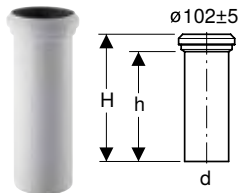

Geberit straight connector with sleeve

click & scan

Application purposes

- For floor-standing WCs with horizontal and open outlet $\varnothing 105$ mm

Scope of delivery

- Sleeve made of EPDM

Technical data

Product material	PP

Art. no.	Colour / surface	d, $\varnothing$ [mm]	AB [mm]	H [cm]	h [cm]
152.613.11.1	white alpine	110	97-107	35	31

Accessories

- Geberit sleeve → p. 304