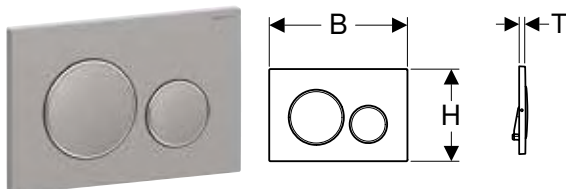

Geberit Sigma20 actuator plate, round, dual flush, screwable

click & scan

Application purposes

- For flush actuation with Sigma concealed cisterns

Technical data

Actuation force (N) max.	20 N

Characteristics

- Front actuation
- Sound-absorbing actuator rods, tool-free fast adjustment

Scope of delivery

- Mounting frame
- 2 distance bolts
- 2 actuator rods
- Set of bolts