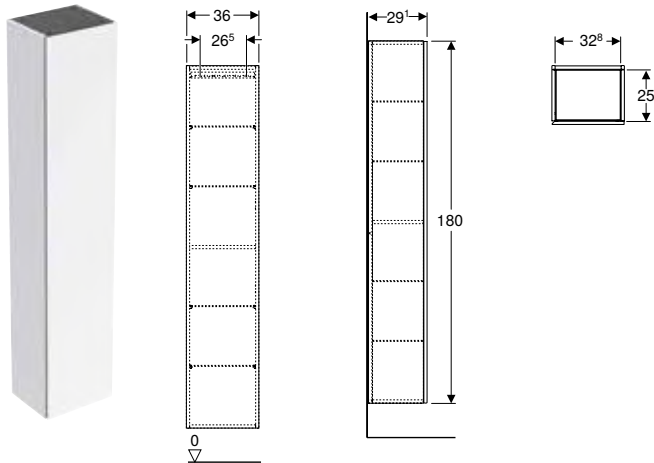

Geberit tall cabinet with one door

click & scan

Application purposes

- For Geberit ONE, Acanto and iCon series

Technical data

Product material	High-compressed three-layer chipboard

Scope of delivery

- Tall cabinet
- 4 glass shelves
- Fastening material

Characteristics

- FSC™ C134279 certified
- Wall-hung
- With one door
- Door with soft closing
- Opening with recessed handle or push-to-open mechanism
- With four movable glass shelves
- With one fixed shelf
- Hinge side left or right
- Moisture-resistant
- Delivered preassembled

Art. no.	Colour / surface	H [cm]	T [cm]
B / width: 36 cm			
502.316.01.1	Body, Front: white / high-gloss coated	180	29.1
502.316.01.2	Body: white / high-gloss coated Front: white / glossy glass	180	29.1
502.316.01.3 *	Body, Front: white / matt coated	180	29.1
502.316.JH.1	Body, Front: oak / wood-textured melamine	180	29.1
502.316.JK.1	Body, Front: lava / matt coated	180	29.1
502.316.JK.2	Body: lava / matt coated Front: lava / glossy glass	180	29.1
502.316.JR.1 *	Body, Front: hickory / wood-textured melamine	180	29.1
505.083.00.7 *	Body, Front: greige / matt coated	180	29.1
505.083.00.8 *	Body, Front: black / matt coated	180	29.1

* Order-based production

Accessories

- Geberit set of narrow feet → p. 579