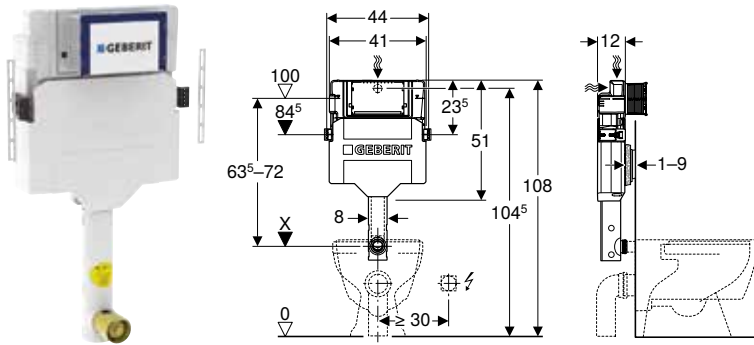

Sigma concealed cisterns

Geberit Sigma concealed cistern 12 cm, 6 / 3 litres

click & scan

Application purposes

- For masonry walls
- For installation in part or room-height prewall installations
- For installation in room-height installation walls
- For floor-standing and wall-hung WCs
- For single flush, dual flush or stop-and-go flush

Technical data

Flow pressure	0.1–10 bar
Flush volume, factory setting	6 l / 3 l
Flush volume large, adjustment range	4 l / 4.5 l / 6 l / 7.5 l
Flush volume small, adjustment range	2–4 l
Product material	Plastic

Characteristics

- Concealed cistern with front actuation
- Concealed cistern, fully insulated against condensation
- Immediate post flush possible with factory setting
- Flush bend fitted
- Tool-free installation and maintenance work on concealed cistern
- Water supply connection on the rear or top centre
- Protection box for service opening can be cut to length

Scope of delivery

- Water supply connection R 1/2", compatible with MasterFix and MeplaFix, with integrated angle stop valve and hand wheel
- Protection box for service opening
- Flush bend with recess shells
- Protection plug
- 2 slotted flat irons
- 2 fixing brackets
- Fastening material

Art. no.	B [cm]	H [cm]	T [cm]
109.300.00.5	41	51	12

Can be combined with

- Geberit Publica squatting pan

- Actuator plate has to be ordered separately