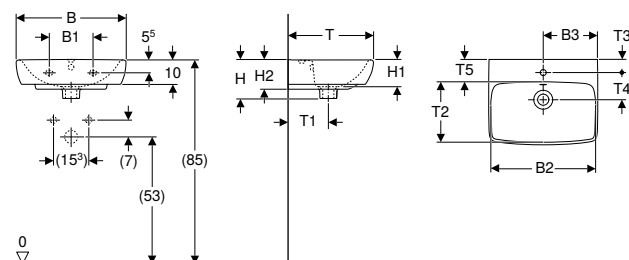

Geberit Selnova Square handrinse basin

click & scan

Technical data

Product material	Vitreous china

Scope of delivery

- Handrinse basin

Characteristics

- Can be combined with half pedestal
- Can be combined with full pedestal
- Can be installed with a washbasin cabinet

Art. no.	Colour / surface	Tap hole	Overflow	B1 [cm]	B2 [cm]	B3 [cm]	Cabinet width [cm]	H [cm]	H1 [cm]	H2 [cm]	T [cm]	T1 [cm]	T2 [cm]	T3 [cm]	T4 [cm]	T5 [cm]

B / width: 45 cm

500.322.01.1	white	centred	visible, symmetrical	18	40	22.5	38.6	16	11	12	35	18	21.5	5.5	12.5	9

B / width: 50 cm

500.310.01.1	white	centred	visible, symmetrical	23	44.5	25	41.8	17	12	13.5	42	20	27.5	6.5	13.5	11

500.301.01.1	white	without	visible, symmetrical	23	44.5		41.8	17	12	13.5	42	20	27.5			11

Can be combined with

- Geberit Selnova Square cabinet for handrinse basin, with one door → p. 708
- Geberit Selnova half pedestal → p. 733
- Geberit Selnova Square full pedestal → p. 703
- Geberit Selnova full pedestal → p. 733