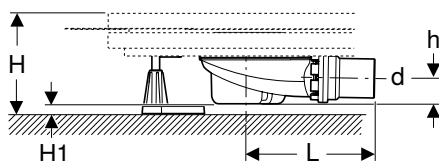

New

Geberit Duofix shower drain with seven feet, integrated for CleanFloor30 shower surface, depth of water seal 50 mm

click & scan

Application purposes

- For drainage of Geberit CleanFloor30 shower surfaces, integrated
- For floor constructions up to finished floor level 11.5–18 cm
- For fastening to Geberit Duofix installation frames for shower surfaces
- For use as floor drain with horizontal outlet

Scope of delivery

- Shower drain $\varnothing$ 90 mm
- Straight connector made of PE-HD
- Feet for installation frame
- 14 Gummiauflagen
- Holder for shower drain
- Assembly clamp
- Fastening screw

Characteristics

- Quality-monitored in accordance with EN 274-3
- Removable trap cup
- Threaded rods can be shortened

Art. no.	DN	d, $\varnothing$ [mm]	H [cm]	H1 [cm]	h [cm]
551.552.00.1	50	50	11.5–18	1.3–6.4	3.3

Available as of April 2026

To order additionally

- Geberit CleanFloor30 integrated shower surface, with sealing fleece
- Geberit Duofix installation frame for shower surfaces

- Replacement for art. no. 154.013.00.1

New