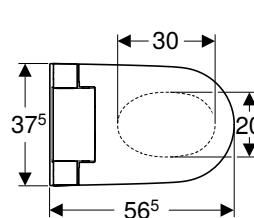

Geberit AquaClean Alba WC complete solution, wall-hung WC

Application purposes

- For convenient toilet use
- For gently cleaning the anal area with water

Technical data

Degree of protection	IPX4
Nominal voltage	230 V AC
Mains frequency	50 Hz
Power consumption in standby mode max.	0.5 W
Flow pressure	0.5–10 bar
Operating temperature	5–40 °C
Water temperature, adjustment range	34–40 °C
Spray time	20 s
WC seat load max.	150 kg

Scope of delivery

- Water supply connection set for Sigma and Omega concealed cisterns 12 cm, installation height 112 cm
- Female socket for mains connection
- Sound insulation set
- Remote control with wall-mounted case and battery CR2032
- Fastening material

Characteristics

- Water heating by storage water heater
- Anal shower with WhirlSpray shower technology
- Spray intensity can be set to five different levels
- Shower water temperature can be adjusted via Geberit Home App
- Spray arm can be set to five different positions via Geberit Home App
- Adjustable oscillating spray (automatic forward and reverse motion of the spray arm)
- Automatic pre- and postrinsing of the spray nozzle with fresh water
- Descaling programme
- Wall-hung
- Rimless WC ceramic appliance featuring TurboFlush flush technology
- Horizontal outlet
- Washdown WC
- User detection
- WC seat ring and WC lid with soft-closing mechanism
- WC lid with SoftOpening
- WC seat ring and WC lid with quick release
- Functions can be controlled remotely
- Compatible with Geberit Home App
- Water supply connection on the left, hidden behind the WC ceramic
- Mains connection with flexible three-core sheathed cable, on the right side, hidden behind the WC ceramic
- External water supply connection on the left possible with accessories
- External mains connection with power outlet on the right possible
- Approval in accordance with (DIN) EN 1717 / (DIN) EN 13077

Art. no.	Colour / surface	B [cm]	H [cm]	T [cm]	Protection class	Power consumption [W]	QuickRelease function								
								146.350.01.1	WC ceramic appliance: white / KeraTect Design cover: white / glossy	37.5	40.5	56.5	I	850	Yes, WC seat ring and WC lid

To order additionally

- Geberit straight connector with sleeve and cover caps

Accessories

- Accessory overview – Water and electrical connection for Geberit concealed cisterns → p. 881

Geberit AquaClean shower toilets