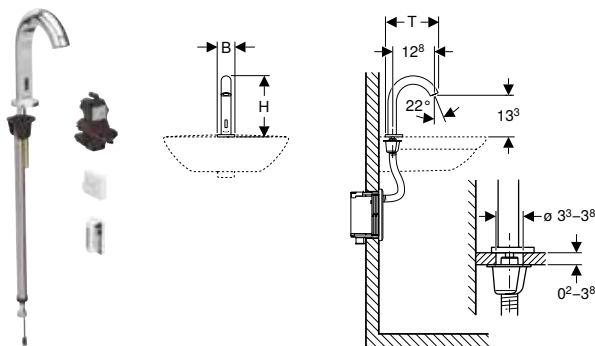

Geberit Piave washbasin tap, deck-mounted, generator operation, for concealed function box

Application purposes

- For installation in washbasins or washtops
- For installation in Geberit installation elements for washbasins, deck-mounted tap with concealed function box
- For installation in Geberit installation sets for electronic washbasin taps, deck-mounted, with concealed function box
- For connecting cold and hot water (only for model with mixer or thermostatic mixer)
- For connecting cold or mixed water (only for model without mixer)
- Suitable for use with stainless steel sinks
- For a flow rate of > 3 l/min
- Model without mixer suitable for combination with continuous flow heater, see technical data sheet "Washbasin taps with continuous flow heaters"

Technical data

Degree of protection	IPX4
Operating voltage	3.2 V DC
Operating pressure	2–10 bar
Differentiated pressure CW/WW max.	1.5 bar
Water test pressure max.	16 bar
Test pressure air / inert gas max.	3 bar
Ambient temperature	1–40 °C
Storage temperature	-20 – +70 °C
Water temperature short-term max.	90 °C
Flow rate at 300 kPa / 3 bar	5 l/min
Interval flush time, factory setting	5 s
Product material	Brass / plastic

Characteristics

- Tap group I in accordance with DIN 4109
- Infrared user detection
- Vandal-resistant
- Temperature presetting via mixer (only for models with mixer or thermostatic mixer)
- Not possible to set just hot water or just cold water (only for model with mixer or thermostatic mixer)
- Functions can be set and queried with the Geberit Service Handy
- Device settings and operation with mobile device via integrated Bluetooth® interface
- Compatible with Geberit Control App
- Wirelessly connectable with Geberit Gateway via Bluetooth®
- Compatible with Geberit Connect
- With integrated check valve
- When used at least 50 times per day on average for a duration of 4 s each, the washbasin tap works in a self-sustaining manner
- Functional unit with built-in basket filters
- Components in contact with drinking water lead-free

Scope of delivery

- Washbasin tap with IR sensor and connection hose
- Control electronics
- Functional unit
- Rechargeable battery for generator operation
- Tap aerator key
- Fastening material

Art. no.	Colour / surface	Mixer	B	H	T
			[cm]	[cm]	[cm]
116.185.14.1	black matt / easy-to-clean coated	without mixer	5.5	19.3	16.7
116.185.21.1	chrome / glossy	without mixer	5.5	19.3	16.7
116.185.SN.1	stainless steel look / brushed, easy-to-clean coated	without mixer	5.5	19.3	16.7
116.186.14.1	black matt / easy-to-clean coated	with mixer	5.5	19.3	16.7
116.186.21.1	chrome / glossy	with mixer	5.5	19.3	16.7
116.186.SN.1	stainless steel look / brushed, easy-to-clean coated	with mixer	5.5	19.3	16.7

To order additionally

- Geberit element for washbasin or installation set for Geberit washbasin tap
- Cover plate for concealed function box

Can be combined with