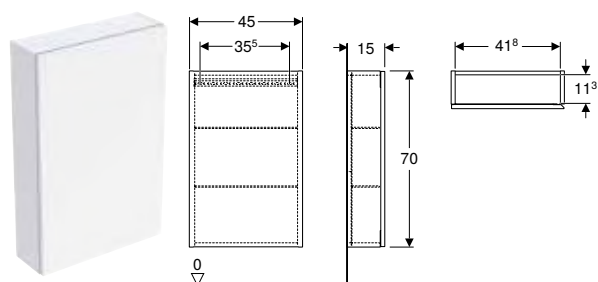

Art. no.	Colour / surface	H [cm]	T [cm]
B / width: 45 cm			
502.319.01.1	Body, Front: white / high-gloss coated	46.7	15
502.319.01.2	Body: white / high-gloss coated Front: white / glossy glass	46.7	15
502.319.01.3 *	Body, Front: white / matt coated	46.7	15
502.319.JH.1	Body, Front: oak / wood-textured melamine	46.7	15
502.319.JK.1	Body, Front: lava / matt coated	46.7	15
502.319.JK.2	Body: lava / matt coated Front: lava / glossy glass	46.7	15
502.319.JL.1 *	Body, Front: sand grey / high-gloss coated	46.7	15
502.319.JR.1 *	Body, Front: hickory / wood-textured melamine	46.7	15

* Order-based production

Geberit high-level cabinet, rectangular, with one door

click & scan

Application purposes

- For Geberit ONE, Acanto and iCon series

Technical data

Product material	High-compressed three-layer chipboard

Scope of delivery

- High-level cabinet
- 2 glass shelves
- Fastening material

Characteristics

- FSC™ C134279 certified
- Wall-hung
- With one door
- Door with soft closing
- Opening with recessed handle or push-to-open mechanism
- With two adjustable glass shelves
- Hinge side left or right
- Moisture-resistant
- Delivered preassembled

Art. no.	Colour / surface	H [cm]	T [cm]
B / width: 45 cm			
502.318.01.1	Body, Front: white / high-gloss coated	70	15
502.318.01.2	Body: white / high-gloss coated Front: white / glossy glass	70	15
502.318.01.3 *	Body, Front: white / matt coated	70	15
502.318.JH.1	Body, Front: oak / wood-textured melamine	70	15
502.318.JK.1	Body, Front: lava / matt coated	70	15
502.318.JK.2	Body: lava / matt coated Front: lava / glossy glass	70	15
502.318.JL.1 *	Body, Front: sand grey / high-gloss coated	70	15
502.318.JR.1 *	Body, Front: hickory / wood-textured melamine	70	15

* Order-based production