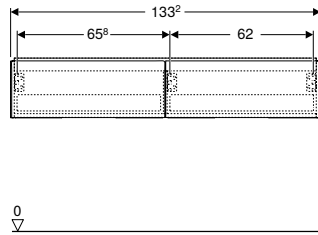

Geberit ONE cabinet for lay-on washbasin, with two drawers

click & scan

Technical data

Product material	High-compressed three-layer chipboard
Drawer load max.	20 kg

Scope of delivery

- Cabinet for washbasin
- Fastening material

Characteristics

- FSC™ C134279 certified
- Wall-hung
- Fully usable storage space in upper drawer
- With two drawers
- Opening with push-to-open mechanism
- Drawer with soft closing
- Moisture-resistant
- Delivered preassembled

Art. no.	Colour / surface	Washbasin, width [cm]	H [cm]	T [cm]
B / width: 133.2 cm				
505.076.00.1	white / high-gloss coated	135	26.6	47
505.076.00.2 *	white / matt coated	135	26.6	47
505.076.00.3	lava / matt coated	135	26.6	47
505.076.00.4 *	sand grey / high-gloss coated	135	26.6	47
505.076.00.5	oak / wood-textured melamine	135	26.6	47
505.076.00.6 *	hickory / wood-textured melamine	135	26.6	47
505.076.00.7 *	greige / matt coated	135	26.6	47
505.076.00.8 *	black / matt coated	135	26.6	47

* Order-based production

Can be combined with

- Geberit ONE lay-on washbasin, bowl shape → p. 475
- Geberit ONE lay-on washbasin, rectangular, CleanDrain → p. 476
- Geberit ONE lay-on washbasin, bowl shape, CleanDrain → p. 474
- Geberit ONE lay-on washbasin, rectangular → p. 477
- Geberit ONE design cover for washbasin traps → p. 478
- Geberit ONE low cabinet with one drawer → p. 490
- Geberit ONE low cabinet with two drawers → p. 490
- Geberit ONE side element → p. 491

Accessories

- Accessory overview – Geberit ONE bathroom furniture → p. 481

- A Geberit washbasin connector, space-saving model is required for the installation of the base cabinet. See assortment overview washbasin series or online catalogue, washbasin accessories