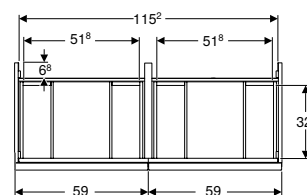

Mix & Match

Geberit Acanto cabinet for double washbasin, with two drawers and two internal drawers

Technical data

Product material	High-compressed three-layer chipboard
Drawer load max.	20 kg

Scope of delivery

- Cabinet for double washbasin
- Fastening material

Characteristics

- FSC™ C134279 certified
- Wall-hung
- With two drawers
- With two internal drawers
- Opening with handle
- Exchangeable handle
- Drawer with soft closing
- Drawer without trap cutout
- Moisture-resistant
- Delivered preassembled

Art. no.	Colour / surface	Mix & Match	B [cm]	H [cm]	T [cm]
Washbasin width: 120 cm					
503.007.01.1	Body, Front: white / high-gloss coated Handle: white / matt powder-coated	Yes	118.4	54.1	47.5
503.007.01.2	Body: white / high-gloss coated Front: white / glossy glass Handle: white / matt powder-coated	Yes	118.4	54.1	47.5
503.007.01.3 *	Body, Front: white / matt coated Handle: white / matt powder-coated	Yes	118.4	54.1	47.5
503.007.JH.1	Body, Front: oak / wood-textured melamine Handle: lava / matt powder-coated	Yes	118.4	54.1	47.5
503.007.JK.1	Body, Front: lava / matt coated Handle: lava / matt powder-coated	Yes	118.4	54.1	47.5
503.007.JK.2	Body: lava / matt coated Front: lava / glossy glass Handle: lava / matt powder-coated	Yes	118.4	54.1	47.5
503.007.JR.1 *	Body, Front: hickory / wood-textured melamine Handle: lava / matt powder-coated	Yes	118.4	54.1	47.5

* Order-based production

Can be combined with

- Geberit Acanto low cabinet with one drawer and one internal drawer → p. 569
- Geberit iCon Light double washbasin → p. 603
- Geberit Acanto double washbasin → p. 556
- Geberit iCon double washbasin → p. 602

Accessories

- Accessory overview – Geberit Acanto bathroom furniture → p. 559

- A Geberit washbasin connector, space-saving model is required for the installation of the base cabinet. See assortment overview washbasin series or online catalogue, washbasin accessories
- Mix & Match: Articles of the same width can be freely combined in the Geberit ONE, Acanto and iCon series