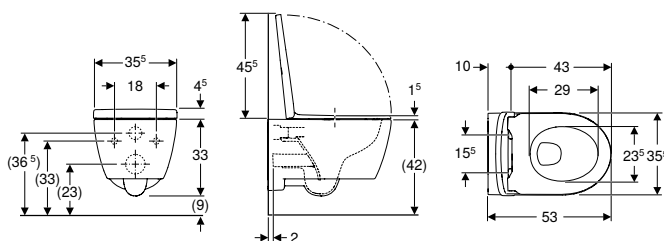

Geberit iCon wall-hung WC set, washdown, shrouded, Rimfree, with WC seat

click & scan

Application purposes

- For concealed cisterns
- For pressure flushing valves

Technical data

Product material	Vitreous china

Scope of delivery

- WC ceramic appliance
- WC seat
- Fastening material

Characteristics

- Wall-hung
- Washdown WC
- Rimless WC ceramic appliance featuring Rimfree flush technology
- Easy fastening with Easy Fast Fixing (type EFF3)
- Type 1, full flush volume 6 / 5 / 4 l, in accordance with EN 997
- Quick-release hinges, lockable
- Type 2 in accordance with EN 997
- 4 l flush
- Shrouded
- Hidden fastening
- WC seat made of Duroplast
- Overlapping WC lid
- WC seat with EasyMount hinges

Art. no.	Colour / surface	B [cm]	H [cm]	T [cm]	QuickRelease function	Soft-closing mechanism	Fastening	Hinge material
501.664.00.1	white	35.5	33	53	Yes, with lockable QuickRelease hinges	yes	from above	Stainless steel / plastic

Can be combined with

- Geberit iCon wall-hung bidet, shrouded → p. 648