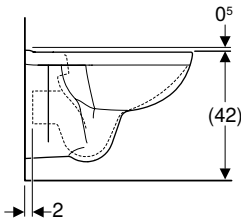

Geberit Bastia wall-hung WC, washdown

click & scan

Application purposes

- For concealed cisterns
- For pressure flushing valves

Characteristics

- Wall-hung
- Washdown WC
- With flush rim
- Type 1, full flush volume 6 / 5 l, in accordance with EN 997

Technical data

Product material	Vitreous china

Art. no.	Colour / surface	B [cm]	H [cm]	T [cm]
501.769.00.5	white	35.5	34	52

To order additionally

- WC seat

Can be combined with

- Geberit Bastia WC seat, fastening from above → p. 787
- Geberit Bastia WC seat, fastening from below → p. 787