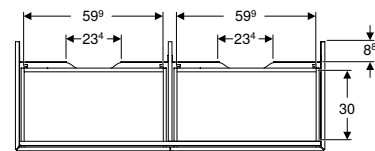

Geberit ONE cabinet for lay-on washbasin, with two drawers

click & scan

Technical data

Product material	High-compressed three-layer chipboard
Drawer load max.	20 kg

Scope of delivery

- Cabinet for washbasin
- Fastening material

Characteristics

- FSC™ C134279 certified
- Wall-hung
- Fully usable storage space in upper drawer
- With two drawers
- Opening with push-to-open mechanism
- Drawer with soft closing
- Moisture-resistant
- Delivered preassembled

Art. no.	Colour / surface	Washbasin, width [cm]	H [cm]	T [cm]
B / width: 133.2 cm				
505.076.00.1	white / high-gloss coated	135	26.6	47
505.076.00.2 *	white / matt coated	135	26.6	47
505.076.00.3	lava / matt coated	135	26.6	47
505.076.00.4 *	sand grey / high-gloss coated	135	26.6	47
505.076.00.5	oak / wood-textured melamine	135	26.6	47
505.076.00.6 *	hickory / wood-textured melamine	135	26.6	47
505.076.00.7 *	greige / matt coated	135	26.6	47
505.076.00.8 *	black / matt coated	135	26.6	47

* Order-based production

Can be combined with

- Geberit ONE lay-on washbasin, bowl shape → p. 475
- Geberit ONE lay-on washbasin, rectangular, CleanDrain → p. 476
- Geberit ONE lay-on washbasin, bowl shape, CleanDrain → p. 474
- Geberit ONE lay-on washbasin, rectangular → p. 477
- Geberit ONE design cover for washbasin traps → p. 478
- Geberit ONE low cabinet with one drawer → p. 490
- Geberit ONE low cabinet with two drawers → p. 490
- Geberit ONE side element → p. 491

Accessories

- Accessory overview – Geberit ONE bathroom furniture → p. 481

- A Geberit washbasin connector, space-saving model is required for the installation of the base cabinet. See assortment overview washbasin series or online catalogue, washbasin accessories