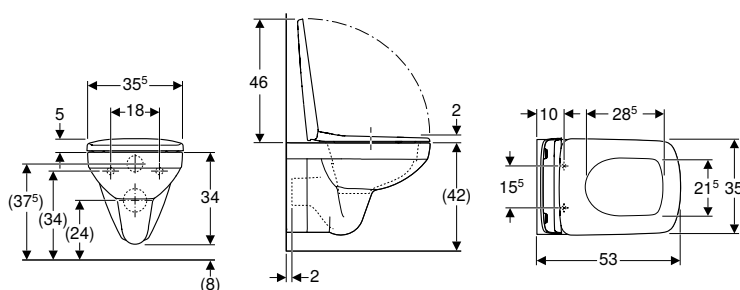

Geberit Selnova Square set of wall-hung WC, square, washdown, Rimfree, with WC seat

click & scan

Application purposes

- For concealed cisterns
- For pressure flushing valves

Technical data

Product material	Vitreous china

Scope of delivery

- WC ceramic appliance
- WC seat

Characteristics

- Wall-hung
- Washdown WC
- Rimless WC ceramic appliance featuring Rimfree flush technology
- Square design
- Type 1, full flush volume 6 / 4 l, in accordance with EN 997
- Type 2 in accordance with EN 997
- 4 l flush
- Overlapping WC lid
- Antibacterial
- Lid made of Duroplast

Art. no.	Colour / surface	B [cm]	H [cm]	T [cm]	QuickRelease function	Soft-closing mechanism	Fastening	Hinge material
501.961.00.1	WC ceramic appliance: white	35.5	39	53	Yes, with QuickRelease hinges	yes	from above	Brass chrome-plated