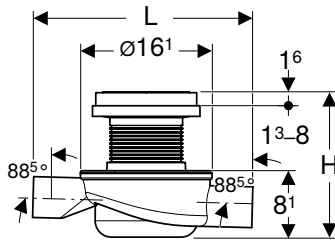

Geberit Aquorea floor drain, tile-bearing grating 12 x 12 cm, rear inlet

click & scan

Application purposes

- For use inside buildings
- For use as floor drain with horizontal outlet
- For connecting a sanitary appliance

Technical data

Depth of water seal (mm)	50 mm
Product material	PE-HD

Characteristics

- Straight connector made of PE-HD, Ø 50 mm
- Inlet made of PE-HD, Ø 50 mm
- Diaphragm trap made of silicone
- Integrated protection against dehydration
- Integrated protection against germ formation
- Load-bearing capacity, class H 1.5 (1.5 kN)
- Cover can be tiled or used as a stainless steel surface

Scope of delivery

- Protection box
- Extraction tool

Art. no.	DN	d, Ø [mm]	Discharge rate [l/s]	d1, Ø [mm]	L [cm]	H [cm]
388.123.00.2	50	50	0.8	50	26.8	11-17.7