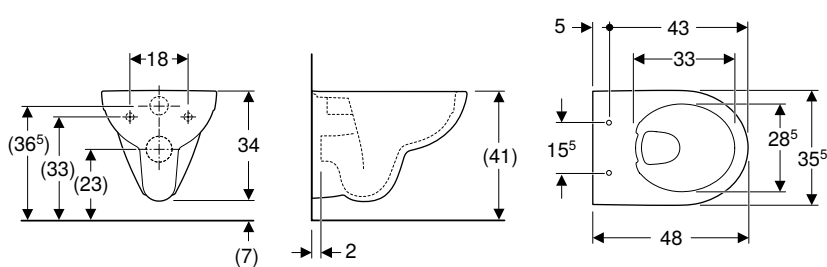

WCs

Wall-hung WCs

Geberit Selnova Compact wall-hung WC, washdown, small projection, Rimfree

click & scan

Application purposes

- For concealed cisterns
- For pressure flushing valves
- Suitable for installation in small bathrooms and guest WCs

Technical data

Product material	Vitreous china

Characteristics

- Wall-hung
- Washdown WC
- Rimless WC ceramic appliance featuring Rimfree flush technology
- Type 1, full flush volume 6 / 5 / 4 l, in accordance with EN 997
- Type 2 in accordance with EN 997
- 4 l flush
- Small projection

Scope of delivery

- WC ceramic appliance

Art. no.	Colour / surface	B	H	T
		[cm]	[cm]	[cm]
500.349.01.1	white	35.5	34	48

To order additionally

- WC seat

Can be combined with

- Geberit Selnova WC seat, fastening from above → p. 752