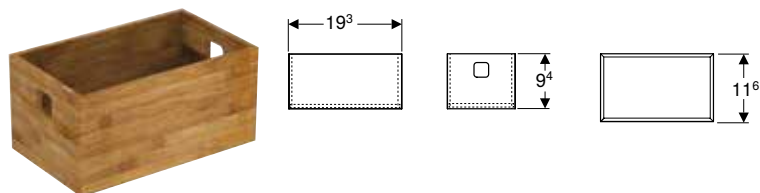

Geberit organising box

click & scan

Technical data

Product material	Bamboo

Art. no.	Colour / surface	B [cm]	H [cm]	T [cm]
503.016.00.1	bamboo	19.3	9.4	11.6

Can be combined with

- Geberit tall cabinet with two cargoes → p. 494