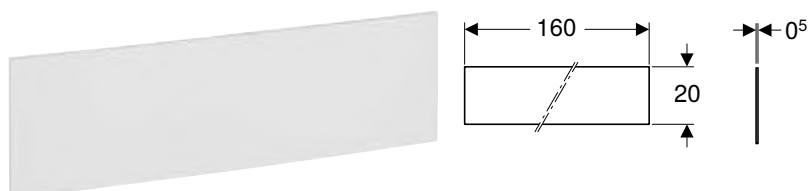

Geberit sound insulation set for washbasin, large

click & scan

Application purposes

- For structure-borne sound insulation of washbasins

Scope of delivery

- 4 sound insulation sleeves
- Sound insulation mat

Art. no.

156.054.00.1