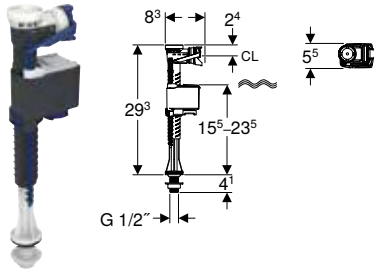

Geberit Type 323 fill valve, bottom water supply connection, 1/2", nipple made of plastic

click & scan

Application purposes

- For Geberit exposed cisterns with bottom water supply connection
- For greywater and rainwater with pH value 5.5–9.5, if a filter system is used
- For ceramic cisterns
- For potable water
- For water supply connections 1/2"

Characteristics

- Adjustable filling height
- Threaded nipple made of plastic
- Water supply connection on the bottom

Technical data

Flow pressure	0.1–10 bar
Storage temperature	≤ 40 °C
Flow rate at 50 kPa / 0.5 bar	0.06 l/s
Flow rate at 300 kPa / 3 bar	0.17 l/s

Art. no.	G ["]	B [cm]	H [cm]	T [cm]
136.752.00.1	1/2	5.5	29.3	8.3