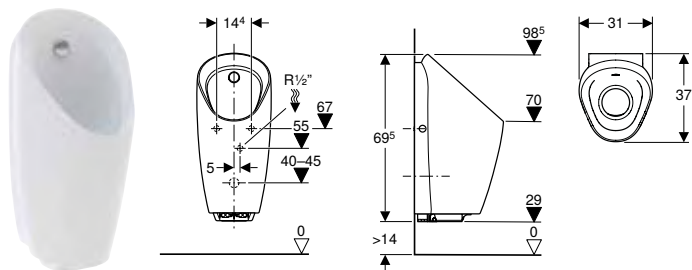

Geberit Preda urinal with integrated control, generator operation

click & scan

Application purposes

- For operating with automatic, water-saving flush
- For Geberit installation elements for urinals with or for integrated flush control

Technical data

Degree of protection	IP45
Operating voltage	6.6 V DC
Power consumption in standby mode max.	0.1 W
Flow pressure	1–8 bar
Water test pressure max.	16 bar
Flush volume small, adjustment range	0.5 l
Flow rate at 100 kPa / 1 bar with flow limiter	0.18 l/s
Interval flush time, factory setting	5 s
Detection time, factory setting	7 s
Flush time, adjustment range	1–15 s
Flush time, factory setting	7 s
Product material	Vitreous china

Scope of delivery

- Urinal flush control with generator and solenoid valve
- Rechargeable battery
- Fastening material
- Urinal trap with suction function
- Drain strainer
- Drain assembly
- Inlet set
- Water pressure reducing valve

Characteristics

- IR user detection with leg detection
- Rimless
- Wall-hung
- Urinal flush control can be replaced from front, without removing ceramic appliance
- Spray head can be replaced from front, without removing ceramic appliance
- Trap can be replaced from top, without removing ceramic appliance
- Trap adapter can be height-adjusted without tools
- Drainage system can be cleaned without removing ceramic appliance
- Water-saving hybrid mode can be set
- Adjustable interval flush
- Preflush can be set
- Continuous flush readiness due to self-sustaining power supply from 30 flushes per day of around 7 s each
- Functions can be set and queried with the Geberit Service Handy
- Device settings and operation with mobile device via integrated Bluetooth® interface
- Compatible with Geberit Control App
- Wirelessly connectable with Geberit Gateway via Bluetooth®
- Compatible with Geberit Connect
- Flush volume can be reduced to 0.5 l per flush with flush time
- Flushing out of urinal ceramic with 0.5 l per flush guaranteed, while compliant with EN13407
- Tap group II in accordance with DIN 4109

Art. no.	Colour / surface	B [cm]	H [cm]	T [cm]	Power consumption [W]	Inlet	Outlet	Target marking
116.074.00.1	white	31	69.5	37	≤ 0.5	rear	to the rear	no

Can be combined with

- Geberit Duofix element for urinal, 112–130 cm, universal, for exposed flushing valve
- Geberit GIS element for urinal, 114 cm, universal, for exposed flushing valve
- Geberit Kombifix element for urinal, 109–127 cm, universal, for exposed flushing valve

Accessories

- Geberit drain strainer for trap adapter d140 → p. 971

- For installing and removing the urinal flush control without removing the ceramic appliance, the urinal rim height must be at least 55 cm above finished floor