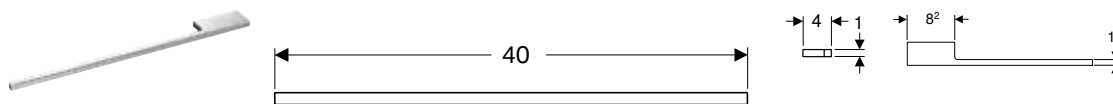

Geberit towel rail for bathroom furniture, with right-angled corner

click & scan

Application purposes

- For mounting on a washbasin cabinet

Characteristics

- Right-angled corner

Technical data

Product material	Zinc

Scope of delivery

- Fastening material

Art. no.	Colour / surface	L [cm]
510040000	chrome / glossy	40