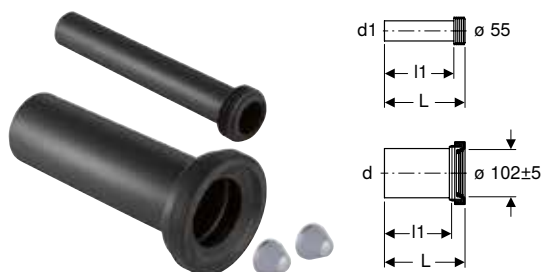

Geberit connection set for wall-hung WC, length 30 cm

click & scan

Application purposes

- For wall-hung WCs

Technical data

Product material	PE-HD

Characteristics

- Extended connection set

Scope of delivery

- Flush pipe with sleeve, made of PE-HD
- Straight connector with sleeve, made of PE-HD
- 2 cover caps
- Fastening material

Art. no.	Colour / surface	d, $\emptyset$ [mm]	d1, $\emptyset$ [mm]	AB [mm]	L [cm]	l [cm]	l1 [cm]
152.439.46.1	chrome / matt	110	45	97-107	30	26.5	27.5
152.441.46.1	chrome / matt	90	45	97-107	30	26.5	27.5