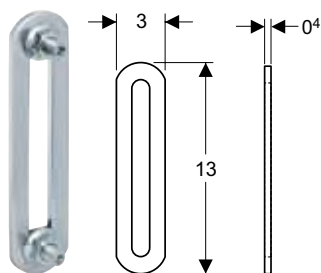

Geberit GIS connecting strap

[click & scan](#)

Application purposes

- For creating Geberit GIS support systems
- For connecting Geberit GIS profiles near horizontal joints of panelling
- For right-angled or oblique wall inlets

Scope of delivery

- 2 ratchet pins
- 2 nuts M8

Characteristics

- Zinc-plated
- With oblong hole

Art. no.	B [cm]	H [cm]	T [cm]
461.022.00.1	3	13	0.4