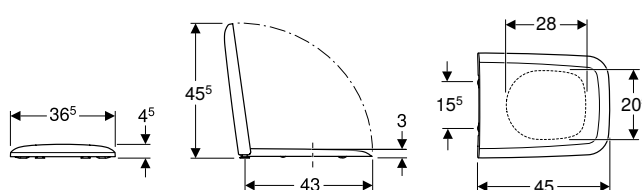

Geberit iCon Square WC seat

click & scan

Technical data

Product material	Duroplast
Fastening distance	15.5 cm

Characteristics

- Overlapping WC lid

Art. no.	Colour / surface	B [cm]	H [cm]	T [cm]	QuickRelease function	Soft-closing mechanism	Fastening	Hinge material
500.837.01.1	white / glossy	36.5	4.5	45	Yes, with QuickRelease hinges	yes	from above	Brass chrome-plated
571910000	white / glossy	36.5	4.5	45	no	yes	from above	Brass chrome-plated

Can be combined with

- Geberit iCon Square wall-hung WC, washdown, shrouded, Rimfree → p. 641
- Geberit iCon floor-standing WC, square, washdown, back-to-wall, shrouded, Rimfree → p. 644