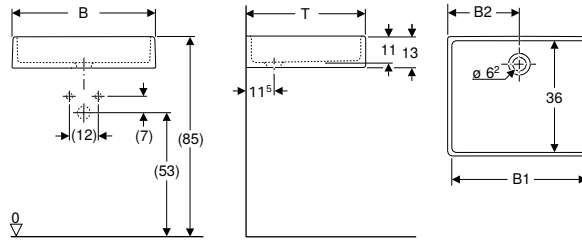

Geberit Publica utility sink without overflow, height 13 cm

click & scan

Application purposes

- For mounting on mounting brackets
- For mounting on washtops
- For industry and commerce
- For schools and other educational facilities
- For private areas

Characteristics

- With one bowl
- Without overflow
- Acid-resistant

Scope of delivery

- Utility sink

Technical data

Product material	Fireclay

Art. no.	Colour / surface	Overflow	B [cm]	B1 [cm]	B2 [cm]	H [cm]	T [cm]
360050000	white	without	50	46	25	13	40
360060000	white	without	60	56	30	13	40

Accessories

- Geberit set of mounting brackets for utility sink → p. 864
- Geberit waste outlet with overflow pipe, for cleaner sink

Accessories

Geberit set of mounting brackets for utility sink

Application purposes

- For Publica utility sinks

Scope of delivery

- Set of 2 pieces

Characteristics

- With levelling foot supports

Art. no.	L [cm]
500250000	36
500260000	45

click & scan