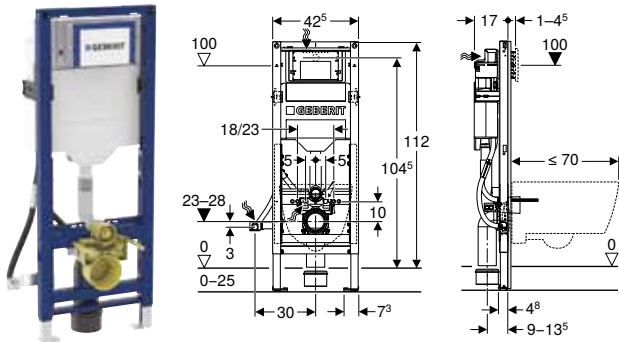

Geberit Duofix element for wall-hung WC, 112 cm, with Sigma concealed cistern 12 cm, barrier-free

click & scan

Application purposes

- For metal and wood frame walls
- For Geberit Duofix system walls
- For installation in part- or room-height prewalls
- For installation in room-height partition walls
- Suitable for barrier-free construction
- For floor constructions 0–25 cm
- For wall-hung WCs
- For hidden connection in WC ceramic appliances
- Not suitable for fire protection sets for Geberit Duofix element for wall-hung WC or fire protection for flush pipe and connection bend

Technical data

Flow pressure	0.1–10 bar
Flush volume, factory setting	6 l / 3 l
Flush volume large, adjustment range	4 l / 4.5 l / 6 l / 7.5 l
Flush volume small, adjustment range	2–4 l
Flow rate at 300 kPa / 3 bar	0.16 l/s
Product material	Steel
Height-adjustable	Yes

Scope of delivery

- Water supply connection R 1/2", compatible with MasterFix and MeplaFix, with integrated angle stop valve and hand wheel
- Protection box for service opening
- Connection set for WC, $\varnothing$ 90 mm
- Connection bend 90° made of PE-HD, $\varnothing$ 90 mm
- Adapter socket made of PE-HD, $\varnothing$ 90 / 110 mm
- Power & Connect box, with intermediate bottom with terminal
- Conduit pipe, length 0.32 m, for connection of Geberit AquaClean
- Protection cover for Power & Connect box
- Fastening and protection material

Characteristics

- 2025 range
- Statically self-supporting frame, protected against corrosion with powder coating
- Frame for wall-hung WCs with connection dimensions as per EN 33 and projection up to 70 cm
- Adjustable installation height of WC during the installation phase, 41–46 cm
- Frame width reduced for placement of support handles next to the element
- With pull-out plate for lateral fastening above the element on metal or wood profiles or on Geberit Duofix system studs
- Rotating foot plates, suitable for installation in U profiles UW 50 and UW 75
- Foot plates that can be mounted in Geberit Duofix system rail without tools, without additional components
- Galvanised non-slip leg supports protected against corrosion
- Connection bend can be mounted without tools at different depths, adjustable range 45 mm
- Geberit Sigma concealed cistern 12 cm, fully insulated against condensation
- For front actuation, suitable for single, dual and stop-and-go flushes
- Immediate post flush possible with factory setting
- Tool-free installation and maintenance work on concealed cistern
- Water supply connection on the rear or top centre
- Protection box for service opening, can be cut to length, protects against moisture and dirt
- With conduit pipe for feed pipe for Geberit AquaClean shower toilets or for connection cable
- Prepared for installation of a 12 V power supply unit behind the WC ceramic appliance

Art. no.	B [cm]	H [cm]	T [cm]
111.350.00.6	42.5	112	17

To order additionally

- Geberit power supply unit for Power & Connect box → p. 249

Accessories

- Accessory overview – Geberit Duofix elements for WCs → p. 43