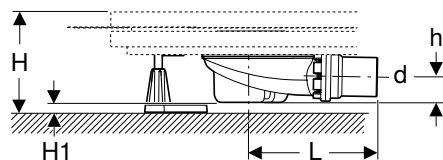

Geberit Duofix shower drain with ten feet, integrated for CleanFloor30 shower surface, depth of water seal 50 mm

click & scan

Application purposes

- For drainage of Geberit CleanFloor30 shower surfaces, integrated
- For floor constructions up to finished floor level 11.5–18 cm
- For fastening to Geberit Duofix installation frames for shower surfaces
- For use as floor drain with horizontal outlet

Scope of delivery

- Shower drain $\varnothing$ 90 mm
- Straight connector made of PE-HD
- Feet for installation frame
- 16 Gummiauflagen
- Holder for shower drain
- Assembly clamp
- Fastening screw

Characteristics

- Quality-monitored in accordance with EN 274-3
- Removable trap cup
- Threaded rods can be shortened

Art. no.	DN	d, $\varnothing$ [mm]	H [cm]	H1 [cm]	h [cm]
551.554.00.1	50	50	11.5–18	1.3–6.4	3.3

Available as of April 2026

To order additionally

- Geberit CleanFloor30 integrated shower surface, with sealing fleece
- Geberit Duofix installation frame for shower surfaces

- Replacement for art. no. 154.013.00.1