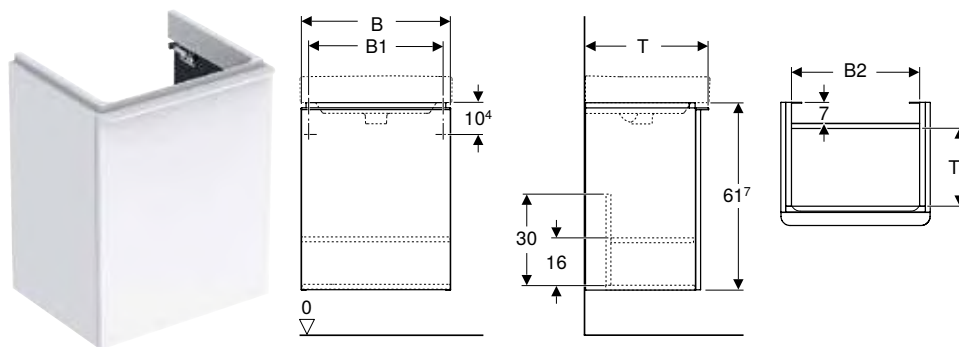

Washbasin cabinets

Geberit Smyle cabinet for handrinse basin, square design, with one door

click & scan

Technical data

Product material	High-compressed three-layer chipboard

Scope of delivery

- Cabinet for handrinse basin
- Fastening material

Characteristics

- FSC™ C134279 certified
- Wall-hung
- With one door
- Opening with handle
- Door with soft closing
- Can be subdivided for service room
- With one movable shelf
- Moisture-resistant
- Delivered preassembled

Art. no.	Colour / surface	B [cm]	B1 [cm]	B2 [cm]	H [cm]	T [cm]	T1 [cm]	Door
Washbasin width: 45 cm								
500.351.00.1	Body, Front: white / high-gloss coated Handle: white / matt powder-coated	44.2	39.3	37.2	61.7	35.6	22.6	left-hand hinge
500.351.JK.1 *	Body, Front: lava / matt coated Handle: lava / matt powder-coated	44.2	39.3	37.2	61.7	35.6	22.6	left-hand hinge
500.351.JL.1 *	Body, Front: sand grey / high-gloss coated Handle: sand grey / matt powder-coated	44.2	39.3	37.2	61.7	35.6	22.6	left-hand hinge
500.351.JR.1	Body, Front: hickory / wood-textured melamine Handle: lava / matt powder-coated	44.2	39.3	37.2	61.7	35.6	22.6	left-hand hinge
500.350.00.1	Body, Front: white / high-gloss coated Handle: white / matt powder-coated	44.2	39.3	37.2	61.7	35.6	22.6	right-hand hinge
500.350.JK.1 *	Body, Front: lava / matt coated Handle: lava / matt powder-coated	44.2	39.3	37.2	61.7	35.6	22.6	right-hand hinge
500.350.JL.1 *	Body, Front: sand grey / high-gloss coated Handle: sand grey / matt powder-coated	44.2	39.3	37.2	61.7	35.6	22.6	right-hand hinge
500.350.JR.1	Body, Front: hickory / wood-textured melamine Handle: lava / matt powder-coated	44.2	39.3	37.2	61.7	35.6	22.6	right-hand hinge
Washbasin width: 50 cm								
500.364.00.1	Body, Front: white / high-gloss coated Handle: white / matt powder-coated	49.2	42.2	42.2	61.7	40.6	27.6	left-hand hinge
500.364.JK.1 *	Body, Front: lava / matt coated Handle: lava / matt powder-coated	49.2	42.2	42.2	61.7	40.6	27.6	left-hand hinge
500.364.JL.1 *	Body, Front: sand grey / high-gloss coated Handle: sand grey / matt powder-coated	49.2	42.2	42.2	61.7	40.6	27.6	left-hand hinge
500.364.JR.1	Body, Front: hickory / wood-textured melamine Handle: lava / matt powder-coated	49.2	42.2	42.2	61.7	40.6	27.6	left-hand hinge
500.363.00.1	Body, Front: white / high-gloss coated Handle: white / matt powder-coated	49.2	42.2	42.2	61.7	40.6	27.6	right-hand hinge
500.363.JK.1 *	Body, Front: lava / matt coated Handle: lava / matt powder-coated	49.2	42.2	42.2	61.7	40.6	27.6	right-hand hinge
500.363.JL.1 *	Body, Front: sand grey / high-gloss coated Handle: sand grey / matt powder-coated	49.2	42.2	42.2	61.7	40.6	27.6	right-hand hinge
500.363.JR.1	Body, Front: hickory / wood-textured melamine Handle: lava / matt powder-coated	49.2	42.2	42.2	61.7	40.6	27.6	right-hand hinge

* Order-based production

Can be combined with