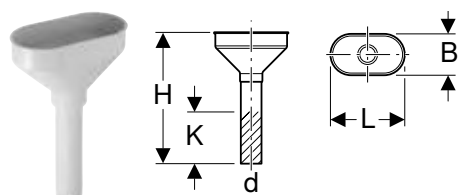

Art. no.	Colour / surface	d, \varnothing [mm]	G ["]	h [cm]
152.768.11.1	white alpine	40	1	30.5

Connections

Geberit funnel, oval

click & scan

Technical data

Product material	Plastic
------------------	---------