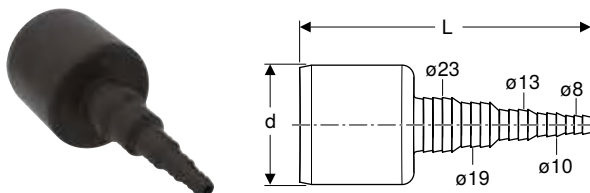

Geberit adapter for hose connection for devices

click & scan

Application purposes

- For connecting drain hoses with PE-HD outlet pipes

Technical data

Product material	PE-HD

Art. no.	Colour / surface	DN	d, $\varnothing$ [mm]	L [cm]
152.910.16.1	black	50	50	12.3