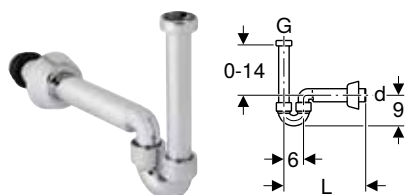

Geberit P-trap for washbasin, with sleeve, horizontal outlet

click & scan

Application purposes

- For washbasins
- For connecting to bidets

Characteristics

- Quality-monitored in accordance with EN 274-3
- Chrome-plated
- Horizontal outlet