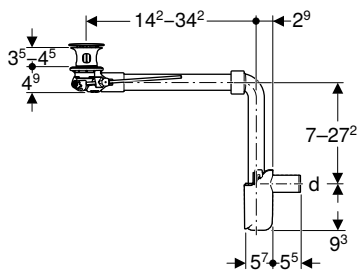

Geberit washbasin drain, space-saving model, slim design, with external waste plug and lever actuation

click & scan

Application purposes

- For washbasins with overflow
- For washbasins with material thickness 40–45 mm near the waste outlet
- For space-saving installation on washbasins with cabinet without trap cutout
- For space-saving installation on washbasins

Technical data

Depth of water seal (mm)	50 mm

Characteristics

- Quality-monitored in accordance with EN 274-3
- Hygienic with optimum flow behaviour
- Waste outlet can be closed
- Actuation using rod
- Length can be adapted on washbasin
- With integrated hair trap
- Horizontal outlet

Scope of delivery

- Waste outlet
- Connection bend 90° made of PP
- External waste plug
- Actuator lever
- Sleeve made of EPDM
- Dip tube trap
- Washbasin connector

Art. no.	Colour / surface	d, ø [mm]	AB [mm]	L [cm]	h [cm]
152.072.21.1	chrome / Glossy	32	40–45	11.2	7–27.2
152.074.21.1	chrome / Glossy	40	40–45	11.2	7–27.2