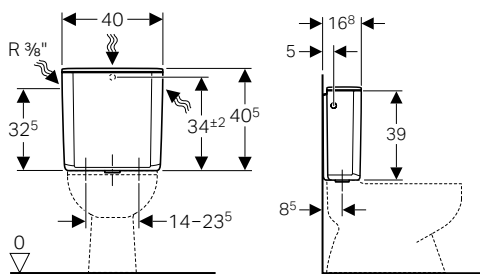

Art. no.	Colour / surface	B [cm]	H [cm]	T [cm]
128.309.11.5	white alpine	40	40.5	16.8

Geberit AP128 exposed cistern, dual flush, lateral or rear centre water supply connection

click & scan

Application purposes