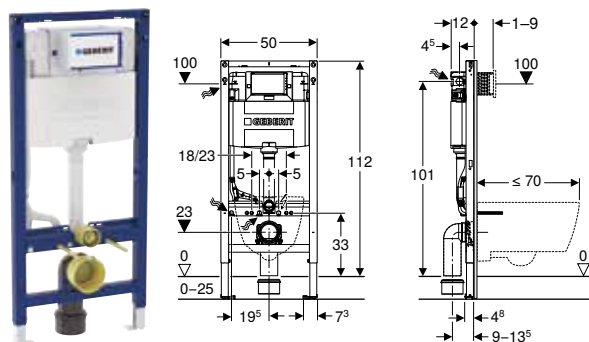

Art. no.	B [cm]	H [cm]	T [cm]
111.030.00.2	50	98	14

Accessories

- Accessory overview – Geberit Duofix elements for WCs → p. 43

- Actuator plate has to be ordered separately

Geberit Duofix element for wall-hung WC, 112 cm, with Omega concealed cistern 12 cm