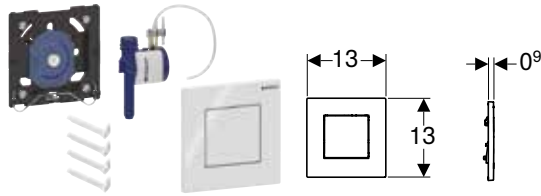

Geberit urinal flush control with pneumatic flush actuation, Type 01 actuator plate, square

click & scan

Application purposes

- For manual flush actuation of urinals

Technical data

Flow pressure	1–8 bar
Water test pressure max.	16 bar
Test pressure air / inert gas max.	3 bar
Actuation force (N) max.	12 N
Flow rate at 100 kPa / 1 bar without flow limiter	0.3 l/s
Flow rate at 100 kPa / 1 bar with flow limiter	0.18 l/s
Flush time, adjustment range	4 s / 8 s / 12 s

Characteristics

- Actuator plate with securing bar
- Flush time setting with air nozzles (pneumatic)
- Low flush actuation force
- Short stroke movement
- Flush volume can be reduced to 0.5 l per flush with regulating screw of installation set
- Tap group II in accordance with DIN 4109
- Components in contact with drinking water lead-free

Scope of delivery

- Type 01 actuator plate, square
- Pneumatic flush actuation, premounted on mounting frame
- Pneumatic valve
- Fastening material

Art. no.	Colour / surface	Product material
116.064.11.1	Plate: white / glossy Button: white / glossy	Plastic
116.064.21.1	Plate, Button: chrome / glossy	Plastic
116.064.DW.1	Plate, Button: black / glossy	Plastic
116.064.JQ.1	Plate, Button: chrome / matt, easy-to-clean coated	Plastic

Can be combined with

- Geberit installation set with flush pipe, for urinal flush control, universal → p. 288
- Geberit installation set with nipple made of brass, for urinal flush control, universal → p. 289
- Geberit Duofix element for urinal, 112–130 cm, universal → p. 72
- Geberit Duofix element for urinal, 112–130 cm, universal, for spray head → p. 73
- Geberit GIS element for urinal, 114 cm, universal → p. 120
- Geberit GIS element for urinal, 114 cm, universal, for spray head → p. 121
- Geberit Kombifix element for urinal, 109–127 cm, universal → p. 27
- Geberit Kombifix element for urinal, 109–127 cm, universal, for spray head → p. 28