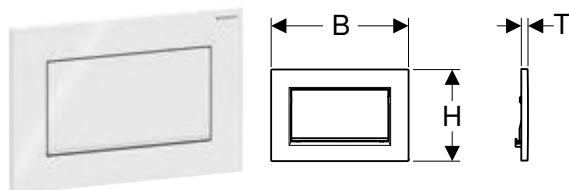

Geberit Sigma10 actuator plate, square, stop-and-go flush, screwable

click & scan

Application purposes

- For flush actuation with Sigma concealed cisterns

Technical data

Actuation force (N) max.	20 N

Characteristics

- Front actuation
- Sound-absorbing actuator rods, tool-free fast adjustment

Scope of delivery

- Mounting frame
- 2 distance bolts
- Actuator rod
- Stop-and-go lever
- Set of bolts

Art. no.	Colour / surface	Product material	B	H	T
			[cm]	[cm]	[cm]
115.893.14.1	Plate, Button: black matt / easy-to-clean coated Design stripes: chrome / glossy	Die-cast zinc	24.6	16.4	1.2
115.893.45.1	Plate, Button, Design stripes: gold-plated	Die-cast zinc	24.6	16.4	1.2
115.893.JT.1	Plate, Button: white matt / easy-to-clean coated Design stripes: chrome / glossy	Die-cast zinc	24.6	16.4	1.2
115.893.KJ.1	Plate, Button: white / glossy Design stripes: chrome / glossy	Die-cast zinc	24.6	16.4	1.2
115.893.KX.1	Plate, Button: chrome / brushed, easy-to-clean coated Design stripes: chrome / glossy	Die-cast zinc	24.6	16.4	1.2
115.893.KY.1	Plate, Button: chrome / glossy Design stripes: chrome / brushed	Die-cast zinc	24.6	16.4	1.2

Accessories

- Geberit extension set for Sigma, Omega and Kappa concealed cisterns → p. 206