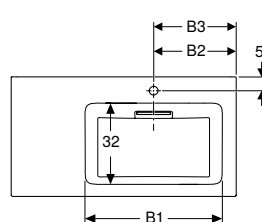

Accessories

- Geberit ONE drain cover with comb insert, magnetic fixing → p. 478

- Mix & Match: Articles of the same width can be freely combined in the Geberit ONE, Acanto and iCon series

Mix & Match

Geberit ONE vanity basin, CleanDrain, left shelf surface