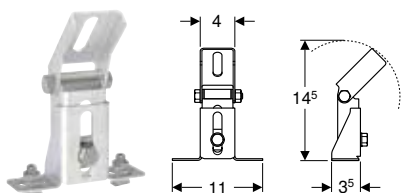

Geberit GIS fixing bracket, adjustable, for roof pitch

click & scan

Application purposes

- For creating Geberit GIS support systems
- For fastening Geberit GIS support systems on roof pitches

Characteristics

- Zinc-plated
- Angle infinitely adjustable up to 90°
- Fastening bracket can be extended with Geberit GIS profile
- Oblong holes

Scope of delivery

- Roof pitch fixing bracket with fixing bracket retainer, premounted
- 2 ratchet pins
- 2 nuts M8
- Fastening material

Art. no.

461.191.00.1