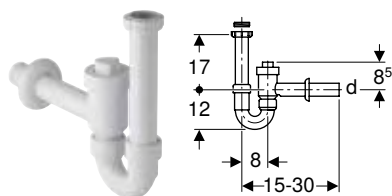

Geberit P-trap for washbasin, lockable, with backflow prevention, horizontal outlet

click & scan

Application purposes

- For washbasins
- Not suitable for use as backpressure seal in accordance with EN 13564

Technical data

Depth of water seal (mm)	70 mm
Product material	PP

Characteristics

- Quality-monitored in accordance with EN 274-3
- Connection with built-in check valve
- Lockable
- Resistant to negative pressure up to -870 Pa
- Resistant to overpressure up to 1500 Pa
- Horizontal outlet

Scope of delivery

- Reduction ring made of PP, G 1 1/2" x G 1 1/4"
- Inlet connection piece with union nut
- Wall collar
- Stop valve

Art. no.	Colour / surface	d, ø [mm]	G ["]	G1 ["]	h [cm]
152.860.11.1	white alpine	40	1 1/2	1 1/4	17
152.861.11.1	white alpine	50	1 1/2	1 1/4	17