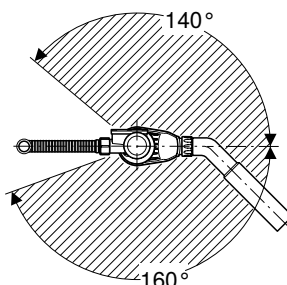

With push actuation PushControl

Geberit bathtub drain with push actuation PushControl, d52, length 26 cm, with ready-to-fit-set and connection bend

click & scan

Application purposes

- For bathtubs made of steel, plastic or cast iron
- For standard-size bathtubs
- For bathtubs with valve hole $\varnothing$ 52 mm

Technical data

Overflow discharge rate	0.65 l/s
Depth of water seal (mm)	50 mm

Characteristics

- Quality-monitored in accordance with EN 274-3
- Push actuation aligned with bathtub surface
- With overflow
- Double-sided seals on drain and overflow
- Overflow head with extendible mount can be fastened

Scope of delivery

- Waste outlet
- Trap
- Connection bend 45° made of PE-HD, $\varnothing$ 40 / 50 mm
- Ready-to-fit set
- Protection box
- Fastening material

Art. no.	Colour / surface	DN	d, $\varnothing$ [mm]	Discharge rate [l/s]
150.755.21.6	chrome / Glossy	40	40 / 50	1