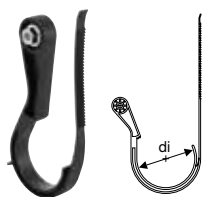

For drainage systems

Geberit GIS pipe bracket for discharge pipe

click & scan

Application purposes

- For fastening discharge pipes made of plastic to the Geberit GIS support system

Art. no.	DN	di, $\varnothing$ [mm]
363.050.00.1	50 / 56	50-56
364.052.00.1	60	63
365.050.00.1	70	75
366.050.00.1	90	90
367.050.00.1	100	110

New