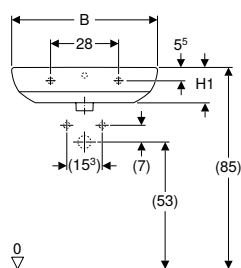

Washbasins

Geberit Selnova washbasin

Technical data

Product material	Vitreous china

Scope of delivery

- Washbasin

Characteristics

- Can be combined with half pedestal
- Can be combined with full pedestal

Art. no.	Colour / surface	Tap hole	Overflow	B1	B2	H	H1	H2	H3	T	T1	T2	T3	T4
				[cm]	[cm]	[cm]	[cm]	[cm]	[cm]	[cm]	[cm]	[cm]	[cm]	[cm]

B / width: 55 cm

500.315.01.1	white	centred	visible, symmetrical	47.5	27.5	17.5	14.5	13	14.5	44	29	6.5	14.5	11.5
500.304.01.1	white	without	visible, symmetrical	47.5		17.5	14.5	12	14.5	44	29			11.5

B / width: 60 cm

500.305.01.1	white	centred	visible, symmetrical	53.5	30	17.5	14.5	12	14.5	48	33	6.5	14.5	11.5

B / width: 65 cm

500.297.01.1	white	centred	visible, symmetrical	58	32.5	18.5	15	13.5	15	50	35	6.5	14.5	12

Can be combined with

- Geberit Selnova half pedestal → p. 733
- Geberit Selnova full pedestal → p. 733

Accessories

- Geberit waste outlet with free outlet and valve cover
- Geberit dip tube trap for washbasin, horizontal outlet
- Geberit fastening material for washbasin → p. 1035