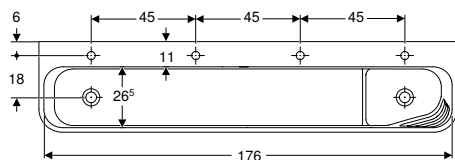

Application purposes

- For children
- For schools, childcare facilities and other educational facilities
- Suitable for children of different age groups
- For playing and learning
- For mounting on solid walls or drywalls
- For mounting on Geberit GIS set for Bambini play and washspace
- To install on Geberit Duofix elements for washbasins

Characteristics

- Four washbasin areas
- Three different heights
- Small projection
- Integrated storage function with slide and haptic area for water play and multi-sensory experience
- Rounded edges for avoiding injuries
- Shockproof
- Scratchproof
- Easy cleaning
- Seamless surface repair

Technical data

Product material	Varicor

Scope of delivery

- Washing trough

Art. no.	Colour / surface	Overflow	Drain	B [cm]	H [cm]	T [cm]
Tap hole: left and right						
502.977.00.1	Washing trough: white alpine / matt	without	left and right	180	30	39
502.977.SX.1 *	Washing trough: white alpine / matt Dekorlinie aussen: light blue / matt Dekorlinie innen: ocean blue / matt	without	left and right	180	30	39
502.977.79.1 *	Washing trough: white alpine / matt Dekorlinie aussen: light green / matt Dekorlinie innen: forest green / matt	without	left and right	180	30	39
502.977.FY.1 *	Washing trough: white alpine / matt Dekorlinie aussen: orange / matt Dekorlinie innen: carmine red / matt	without	left and right	180	30	39

* Order-based production

Can be combined with

- Geberit Bambini washbasin tap, single-lever mixer → p. 841
- Geberit Bambini washbasin tap, battery operation → p. 846
- Geberit Bambini washbasin tap, mains operation → p. 842
- Geberit Bambini washbasin tap, mains operation → p. 844

Accessories

- Assortment overview – Geberit Bambini play and washspaces for deck-mounted taps → p. 827
- Assortment overview – Geberit Bambini play and washspaces for wall-mounted taps → p. 829