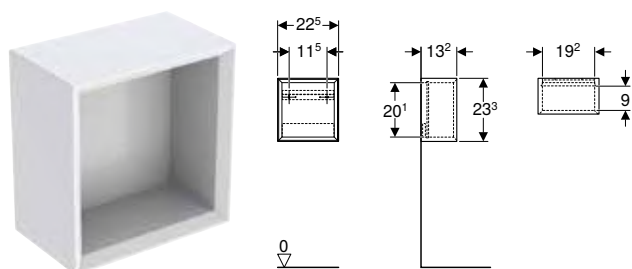

Geberit wall box, square

click & scan

Application purposes

- For Geberit ONE, Acanto and iCon series

Technical data

Product material	High-compressed three-layer chipboard

Characteristics

- FSC™ C134279 certified
- Wall-hung
- Hidden fastening
- Moisture-resistant
- Delivered preassembled

Scope of delivery

- High-level cabinet
- Fastening material

Art. no.	Colour / surface	H [cm]	T [cm]
B / width: 22.5 cm			
502.321.01.1	white / high-gloss coated	23.3	13.2
502.321.01.3 *	white / matt coated	23.3	13.2
502.321.JH.1	oak / wood-textured melamine	23.3	13.2
502.321.JK.1	lava / matt coated	23.3	13.2
502.321.JL.1 *	sand grey / high-gloss coated	23.3	13.2
502.321.JR.1 *	hickory / wood-textured melamine	23.3	13.2

* Order-based production