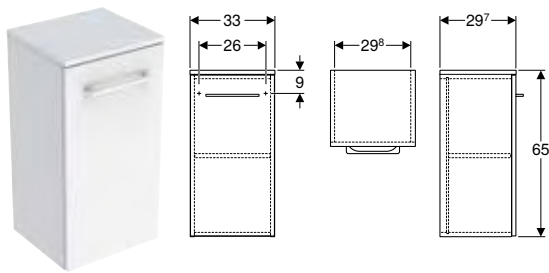

Side cabinets

Geberit Selnova Square low cabinet with one door

click & scan

Technical data

Product material	High-compressed three-layer chipboard

Scope of delivery

- Fastening material
- Handle

Characteristics

- FSC™ C134279 certified
- Wall-hung
- With one door
- Opening with handle
- With one movable shelf
- Door with soft closing
- Hinge side left or right
- Moisture-resistant
- Delivered preassembled

Art. no.	Colour / surface	B	H	T
		[cm]	[cm]	[cm]
501.272.00.1	PO white / high-gloss coated	33	65	29.7

PO: Phase out as of January 2026

Can be combined with

- Geberit Selnova Square medium cabinet with one door → p. 711
- Geberit Selnova Square cabinet for handrinse basin, with one door → p. 708
- Geberit Selnova Square cabinet for vanity basin, slim rim, with one door → p. 708
- Geberit Selnova Square cabinet for vanity basin, slim rim, with two doors → p. 709
- Geberit Selnova Square mirror cabinet with two doors and two glass shelves → p. 712

Accessories

- Accessory overview – Geberit Selnova Square bathroom furniture → p. 707