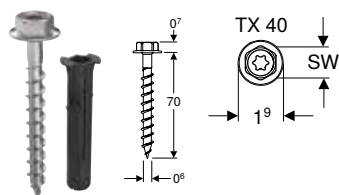

Geberit set of wood screws with dowels

click & scan

Application purposes

- For fastening Geberit Duofix system rails

Scope of delivery

- Bolt
- Dowel

Characteristics

- Hexalobular socket TX 40

Art. no.

111.089.00.1

SW
[mm]

13