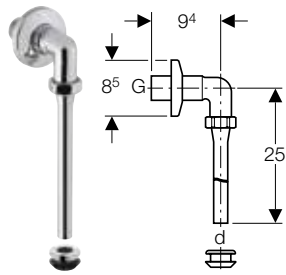

Product material	PE-HD
------------------	-------

Art. no.	d, \varnothing [mm]	d1, \varnothing [mm]
152.489.16.1	32	35

Geberit flush pipe for urinal with inlet from the top

click & scan

Application purposes