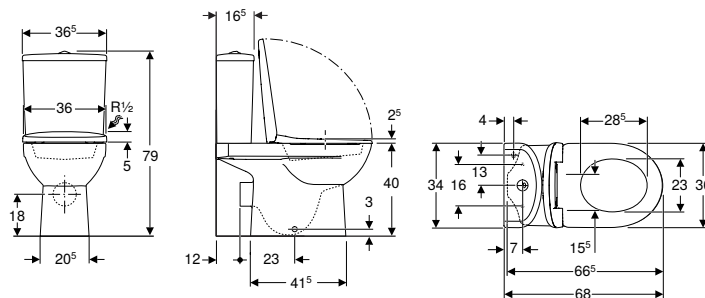

Geberit Selnova floor-standing WC set with close-coupled exposed cistern, horizontal outlet, semi-shrouded, Rimfree, with WC seat

Technical data

Flush volume, factory setting	4 l / 2.6 l
Flush volume large, adjustment range	4 l / 6 l
Flush volume small, adjustment range	2.6 l / 4 l
Product material	Vitreous china

Scope of delivery

- WC ceramic appliance
- Exposed cistern, close-coupled
- WC seat
- Mechanism
- Fastening material

Characteristics

- Floor-standing
- Dual flush
- Washdown WC
- Rimless WC ceramic appliance featuring Rimfree flush technology
- Type 1, full flush volume 6 l, in accordance with EN 997
- Type 2 in accordance with EN 997
- Horizontal outlet
- Water supply connection on the bottom right
- Semi-shrouded
- WC seat made of Duroplast
- Overlapping WC lid

Art. no.	Colour / surface	B [cm]	H [cm]	T [cm]	QuickRelease function	Soft-closing mechanism	Fastening	Hinge material
501.753.00.1	white	36.5	79	68	Yes, with QuickRelease hinges	yes	from above	Brass chrome-plated

Accessories

- Accessory overview – Geberit Selnova WC ceramic appliance in combination with connection pipes → p. 735