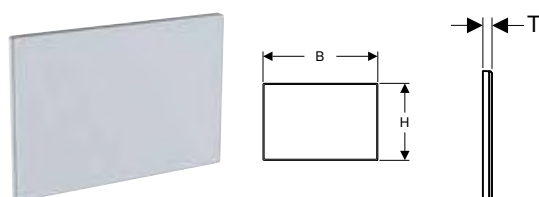

Geberit Omega cover plate

click & scan

Application purposes

- For covering the service opening in Omega concealed cisterns

Scope of delivery

- Mounting frame
- 2 distance bolts

Art. no.	Colour / surface	Product material	B	H	T
			[cm]	[cm]	[cm]
115.082.00.1	customised	Die-cast zinc	21.2	14.2	0.8
115.082.SI.1	white	Die-cast zinc / glass	21.2	14.2	1.1