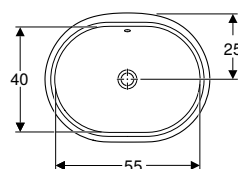

Geberit VariForm under-countertop washbasin, elliptic

click & scan

Application purposes

- For mounting on washtops from below

Technical data

Product material	Vitreous china

Characteristics

- Elliptic
- Easy to mount thanks to provided cutout template

Scope of delivery

- Fastening material
- Template

Art. no.	Colour / surface	Tap hole	Overflow	H [cm]	T [cm]

B / width: 62.5 cm

500.756.01.2	white	without	visible, symmetrical	18	49
500.758.01.2 *	white	without	without	18	49

* Order-based production

Accessories

- Geberit waste outlet with free outlet and valve cover
- Geberit waste outlet with free outlet, screen