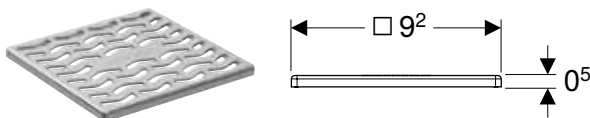

Geberit Ocean design grating 10 x 10 cm

click & scan

Technical data

Product material	Stainless steel

Characteristics

- Load-bearing capacity, class H 1.5 (1.5 kN)

Art. no.	Nominal width [cm]	L [cm]	B [cm]	H [cm]
388.111.00.1	10	9.2	9.2	0.5