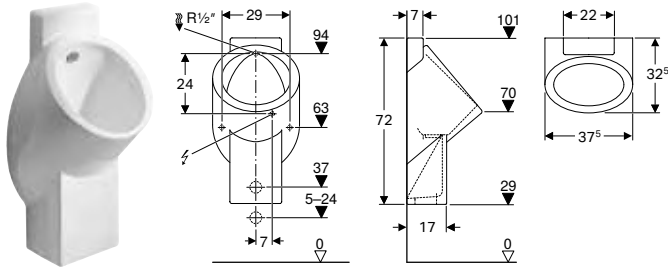

Urinals

Urinals, flush operation, rimless
For exposed or concealed urinal flush control

Geberit Centaurus urinal, hybrid operation, inlet from the rear, outlet to the rear or downwards

click & scan

Application purposes

- For urinal installations with inlet from the rear and outlet to the rear or downwards
- For hybrid operation
- For operating with automatic, water-saving flush

Technical data

Flush volume small, adjustment range	1 l
Product material	Vitreous china

Characteristics

- Wall-hung
- Rimless
- Hidden drain
- Hidden fastening

Scope of delivery

- Fastening material for urinal
- Flush unit
- Distance washers
- Connection bend G 1/2"
- Drain assembly

Art. no.	Colour / surface	B [cm]	H [cm]	T [cm]	Outlet
236450600	PO white / KeraTect	37.5	72	32.5	to the rear or downwards

PO: Phase out as of December 2025

To order additionally

- Geberit drain set for hybrid and waterless urinals

Can be combined with

- Geberit fastening material for urinal renovation → p. 974

Accessories

- Geberit fastening material for urinal renovation → p. 974
- Geberit urinal division, sanitary ceramic → p. 968

- Electrical connection is only required for urinal flush controls with mains operation