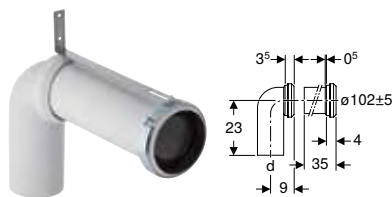

- Sleeve made of EPDM
- Ring seal socket made of PE-HD, \varnothing 110 mm

Art. no.	d, \varnothing [mm]	h [cm]
167.734.16.1	110	27-37

Connection bends

Geberit connection bend 90° set with extension

click & scan