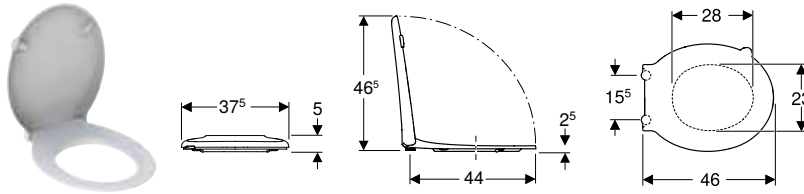

Can be combined with

- Geberit Selnova Comfort wall-hung WC, washdown, large projection, barrier-free, Rimfree → p. 771
- Geberit Selnova Comfort wall-hung WC, washdown, large projection, barrier-free → p. 772
- Geberit Selnova Comfort floor-standing WC for close-coupled exposed cistern, washdown, horizontal outlet, raised → p. 774

Geberit Selnova Comfort WC seat, barrier-free, antibacterial, fastening from above

Technical data

Product material	Duroplast
Fastening distance	15.5 cm

Scope of delivery

- WC seat

Characteristics

- Barrier-free
- Antibacterial
- With hinge bar made of stainless steel
- Overlapping WC lid

Art. no.	Colour / surface	B [cm]	H [cm]	T [cm]	QuickRelease function	Soft-closing mechanism	Fastening	Hinge material
501.559.01.1	white	37.5	5	46	no	no	from above	Stainless steel

Can be combined with

- Geberit Selnova Comfort wall-hung WC, Premium, washdown, large projection, semi-shrouded, barrier-free, Rimfree → p. 770
- Geberit Selnova Comfort wall-hung WC, washdown, large projection, barrier-free, Rimfree → p. 771
- Geberit Selnova Comfort wall-hung WC, washdown, large projection, barrier-free → p. 772
- Geberit Selnova Comfort floor-standing WC for close-coupled exposed cistern, washdown, horizontal outlet, raised → p. 774