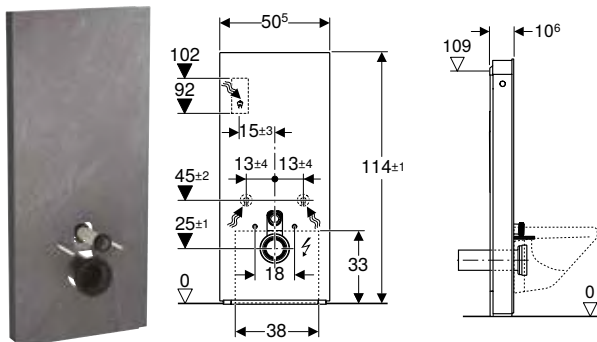

Geberit Monolith Plus sanitary module for wall-hung WC, 114 cm, front cladding made of stoneware

click & scan

Application purposes

- For renovations, conversions and new buildings
- For wall inlets with inlet height > 23 cm
- For replacing low-level exposed cisterns
- For replacing half-high level exposed cisterns
- For replacing wall-hung WCs with close-coupled exposed cistern
- For replacing wall-hung WCs with pressure flushing valve
- For replacing wall-hung WCs with concealed cistern with maximum service opening height < 109 cm
- For Geberit AquaClean WC complete solutions
- For connecting Geberit AquaClean WC enhancement solutions, with accessories
- For mounting on finished floors
- For installation in front of drywalls or solid walls
- For compensating the offset between WC connections and wall drains using a stepped straight connector for wall-hung WCs

Technical data

Degree of protection	IPX4
Nominal voltage	100–240 V AC
Mains frequency	50–60 Hz
Operating voltage	12 V DC
Power consumption in standby mode max.	0.5 W
Flow pressure	0.1–10 bar
Flush volume, factory setting	6 l / 3 l
Flush volume large, adjustment range	4–6 l
Small flush volume	3 l
Flow rate at 300 kPa / 3 bar	9.6 l/min
Light colour	2200–4000 K

Characteristics

- Dual flush
- Soft-touch buttons for flush actuation
- Settings can only be changed with the Geberit Home App
- Odour extraction with ceramic honey comb filter can be activated
- Odour extraction unit with run-on function
- Adjustable interval flush
- With ComfortLight
- Lighting mood infinitely adjustable from orientation light to daylight
- Light colour continuously adjustable from warm white to cool white
- DALI-compatible control
- Operation with extra-low voltage, no mains voltage in cistern
- Water supply connection on the rear centre
- Water supply connection on the left/right possible with accessories
- Water supply connection on the bottom
- Compensation of dimensional tolerances possible
- Height-adjustable up to 7 cm
- Fastening height WC ceramic appliance 35 ± 1 cm
- Cistern, fully insulated against condensation
- Side cladding made of aluminium brushed
- Self-supporting

Scope of delivery

- Water supply connection set with 2 angle stop valves, 1/2"
- Flush bend extension 160 mm
- Sleeve made of EPDM, ø 44 / 55 mm
- Straight connector made of PE-HD, ø 90 mm
- Adapter socket made of PE-HD, ø 90 / 110 mm
- 2 threaded rods M12
- Female socket for mains connection
- Power supply unit
- Base cover
- Support frame
- Fastening material for drywall
- Fastening material
- Fastening material for installation in front of concealed cisterns

Art. no.	Colour / surface	B [cm]	H [cm]	T [cm]	Protection class	Power consumption [W]
131.231.00.7	Front: slate look / stoneware Side cladding: black / brushed aluminium	50.5	114	10.6	I	15
131.231.JV.7	Front: concrete look / stoneware Side cladding: brushed aluminium	50.5	114	10.6	I	15

Accessories