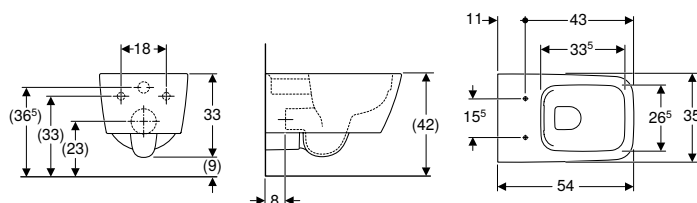

Geberit iCon Square wall-hung WC, washdown, shrouded, Rimfree

click & scan

Application purposes

- For concealed cisterns
- For pressure flushing valves

Technical data

Product material	Vitreous china

Scope of delivery

- Fastening material

Characteristics

- Wall-hung
- Washdown WC
- Rimless WC ceramic appliance featuring Rimfree flush technology
- Easy fastening with Easy Fast Fixing (type EFF3)
- Type 1, full flush volume 6 / 5 l, in accordance with EN 997
- Type 2 in accordance with EN 997
- Flushes with 4.5 l
- Shrouded
- Hidden fastening

Art. no.	Colour / surface	B [cm]	H [cm]	T [cm]
201950000	PO white	35	33	54

PO: Phase out as of December 2026

To order additionally

- WC seat

Can be combined with

- Geberit iCon WC seat, square design → p. 646
- Geberit iCon wall-hung bidet, square, shrouded → p. 648

Accessories

- Geberit straight connector set for WC → p. 920

- Depending on the installation type, 1 Geberit connection set for wall-hung WC is required for mounting