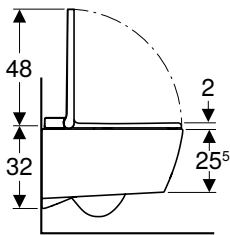

Geberit AquaClean Sela WC complete solution, wall-hung WC, square

Application purposes

- For convenient toilet use
- For gently cleaning the anal and vaginal areas with water

Technical data

Degree of protection	IPX4
Nominal voltage	230 V AC
Mains frequency	50 Hz
Power consumption in standby mode max.	0.5 W
Flow pressure	0.5–10 bar
Operating temperature	5–40 °C
Water temperature, adjustment range	34–40 °C
Spray time	50 s
WC seat load max.	150 kg

Scope of delivery

- Water supply connection set for Sigma and Omega concealed cisterns 12 cm, installation height 112 cm
- Female socket for mains connection
- Sound insulation set
- Descaling agent, 125 ml
- Cleaning set
- Remote control with wall-mounted case and battery CR2032
- Fastening material

Characteristics

- Water heating via continuous flow heater
- Anal shower with WhirlSpray shower technology
- Separate Lady shower nozzle in protected resting position
- Adjustable shower water temperature
- Spray intensity can be set to five different levels
- Spray arm can be set to five different positions
- Adjustable oscillating spray (automatic forward and reverse motion of the spray arm)
- Automatic pre- and postrinsing of the spray nozzle with fresh water
- Descaling programme
- Wall-hung
- Rimless WC ceramic appliance featuring TurboFlush flush technology
- Horizontal outlet
- Washdown WC
- User detection
- WC seat ring and WC lid with soft-closing mechanism
- WC lid with SoftOpening
- WC seat ring and WC lid with quick release
- Activation of the orientation light via brightness sensor
- Orientation light can be set in seven colours
- Functions and settings via remote control
- Three user profiles can be programmed
- Compatible with Geberit Home App
- Water supply connection on the left, hidden behind the WC ceramic
- Mains connection with flexible three-core sheathed cable, on the right side, hidden behind the WC ceramic
- External water supply connection on the left possible with accessories
- External mains connection with power outlet on the right possible
- Approval in accordance with (DIN) EN 1717 / (DIN) EN 13077

Art. no.	Colour / surface	B [cm]	H [cm]	T [cm]	Protection class	Power consumption [W]	QuickRelease function
146.250.01.1	WC ceramic appliance: white / KeraTect Design cover: white / glossy	37.5	40	57	I	1850	Yes, WC seat ring and WC lid
146.250.21.1	WC ceramic appliance: white / KeraTect Design cover: chrome / glossy	37.5	40	57	I	1850	Yes, WC seat ring and WC lid

To order additionally

- Geberit straight connector with sleeve and cover caps

Accessories

- Accessory overview – Water and electrical connection for Geberit concealed cisterns → p. 881

- This product is supplied with the Geberit AquaClean descaling agent. This consumable contains classified hazardous substances. Information, instructions and measures for handling hazardous substances safely can be found at <https://www.geberit-global.com>.