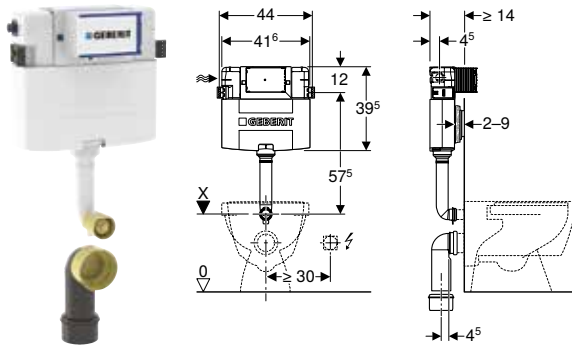

Technical data

Flow pressure	0.1–10 bar
Flush volume, factory setting	6 l / 3 l
Flush volume large, adjustment range	4 l / 4.5 l / 6 l / 7.5 l
Flush volume small, adjustment range	2–4 l
Flow rate at 300 kPa / 3 bar	0.16 l/s
Product material	Plastic

Scope of delivery

- Water supply connection R 1/2", compatible with MasterFix and MeplaFix, with integrated angle stop valve and hand wheel
- Protection box for service opening
- Connection set for WC, ø 90 mm
- Connection bend, ø 90 / 110 mm
- 2 protection plugs
- 2 fixing brackets
- Fastening material

Art. no.	B [cm]	H [cm]	T [cm]
109.050.00.1	44	39.5	12

- Actuator plate has to be ordered separately

Geberit Omega concealed cistern 12 cm, 6 / 3 litres, installation height 106 cm

Application purposes

- For masonry walls
- For installation in part or room-height prewall installations
- For installation in room-height installation walls
- For floor-standing and wall-hung WCs
- For dual flush

Technical data

Flow pressure	0.1–10 bar
Flush volume, factory setting	6 l / 3 l
Flush volume large, adjustment range	4 l / 4.5 l / 6 l / 7.5 l
Flush volume small, adjustment range	2–4 l
Flow rate at 300 kPa / 3 bar	0.16 l/s
Product material	Plastic

Characteristics

- Concealed cistern with front actuation
- Concealed cistern, fully insulated against condensation
- Immediate post flush possible with factory setting
- Welded flush bend
- Tool-free installation and maintenance work on concealed cistern
- Water supply connection on the left or rear left
- Protection box for service opening can be cut to length

Scope of delivery

- Water supply connection R 1/2", compatible with MasterFix and MeplaFix, with integrated angle stop valve and hand wheel
- Protection box for service opening
- Connection set for WC, ø 90 mm
- Connection bend, ø 90 / 110 mm
- 2 protection plugs
- 2 fixing brackets
- Fastening material

Art. no.	B [cm]	H [cm]	T [cm]
109.060.00.1	44	39.5	12

- Actuator plate has to be ordered separately