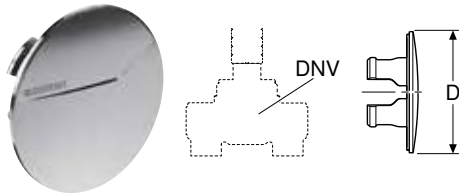

Geberit cover collar for concealed ball valve

click & scan

Characteristics

- Chrome-plated

Art. no.	Colour / surface	DNV	D [cm]
610.090.21.1	chrome / glossy	15 / 20	7.5