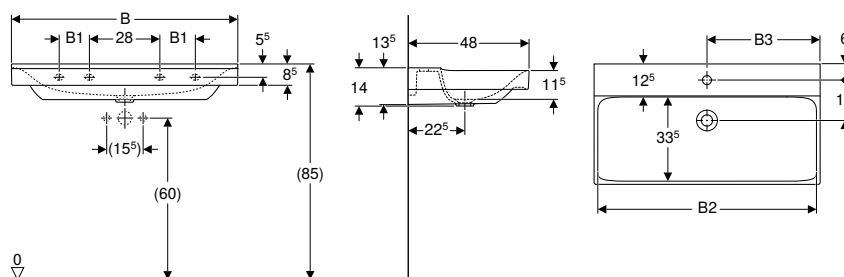

Washbasins

Geberit Xeno² washbasin

Technical data

Product material	Fine fireclay

Characteristics

- Can be installed with a washbasin cabinet

Art. no.	Colour / surface	Tap hole	Overflow	B1 [cm]	B2 [cm]	B3 [cm]	Cabinet width [cm]	H [cm]	T [cm]	Fastening points
B / width: 60 cm										
500.530.01.1	white / KeraTect	centred	without	57.2	30		58	14	48	2
B / width: 90 cm										
500.531.01.1	white / KeraTect	centred	without	12	87.2	45	88	14	48	4
500.532.01.1	white / KeraTect	without	without	12	87.2		88	14	48	4
B / width: 120 cm										
500.550.01.1	white / KeraTect	left and right	without	24	117.2	30	118	14	48	4
500.551.01.1	white / KeraTect	centred	without	24	117.2	60	118	14	48	4
500.552.01.1	white / KeraTect	without	without	24	117.2		118	14	48	4

To order additionally

- Washbasin connector

Can be combined with

- Geberit Xeno² cabinet for washbasin, with one drawer → p. 536
- Geberit Xeno² cabinet for washbasin, with two drawers → p. 537
- Geberit Xeno² cabinet for washbasin, with width from 120 cm, with two drawers → p. 540
- Geberit Xeno² cabinet for washbasin with width from 120 cm, with four drawers → p. 540

Accessories

- Accessory overview – Geberit Xeno² washbasins → p. 527

- Geberit washbasin connector Clou with lever actuation only for washbasins with one tap hole. Compatible with washbasins with one tap hole 60 and 90 cm only when installed without cabinet