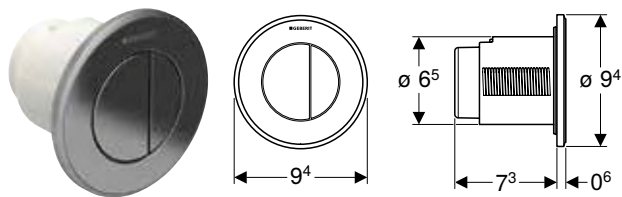

Geberit Type 10 remote flush actuation, round, pneumatic, dual flush, for Sigma concealed cistern 8 cm, concealed actuator

click & scan

Application purposes

- For pneumatic remote flush actuation of Geberit concealed cisterns
- For dual flush
- For solid and drywall construction
- For concealed installation
- For Sigma concealed cisterns 8 cm
- For Alpha concealed cisterns 8 cm

Characteristics

- Round design
- Can be combined with Geberit actuator plates for single flush and stop-and-go flush or Geberit cover plate

Scope of delivery

- Actuator
- Pneumatic flushing device
- Pneumatic hose, length 2 m
- Conduit pipe, length 1.7 m
- Flush-mounting box with protection cover
- Fastening material

Technical data

Actuation force (N) max.	25 N

Art. no.	Colour / surface	Product material
116.056.16.1	Button, Collar: black matt / easy-to-clean coated Design ring/-s: black / glossy	Plastic
116.056.DW.1	Button, Collar: black / glossy Design ring/-s: black matt	Plastic
116.056.JQ.1	Button, Collar: chrome / matt, easy-to-clean coated Design ring/-s: chrome / glossy	Plastic
116.056.KH.1	Button, Collar: chrome / glossy Design ring/-s: chrome / matt Collar: natura / glossy	Plastic
116.056.KJ.1	Button, Collar: white alpine / glossy Design ring/-s: chrome / glossy	Plastic
116.056.KK.1	Button, Collar: white alpine / glossy Design ring/-s: gold-coloured / glossy	Plastic
116.056.KM.1	Button, Collar: black / glossy Design ring/-s: chrome / glossy	Plastic