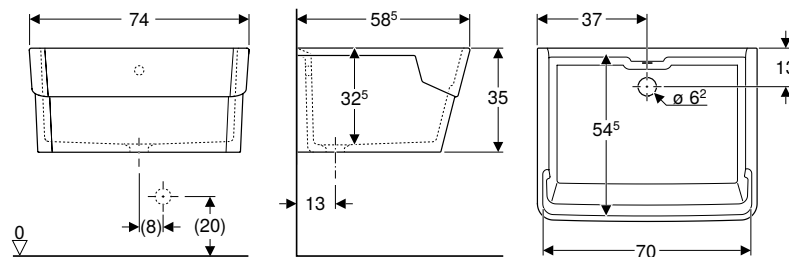

Geberit Publica Garda utility sink with overflow

click & scan

Application purposes

- For cleaning very dirty objects
- For industry and commerce
- For laundrettes
- For private areas

Characteristics

- With one bowl
- With overflow
- With recess to mount a washboard

Scope of delivery

- Utility sink
- Drain assembly
- Overflow assembly

Technical data

Product material	Fireclay

Art. no.	Colour / surface	Overflow	B [cm]	H [cm]	T [cm]
355675000	white	visible, symmetrical	74	35	58.5