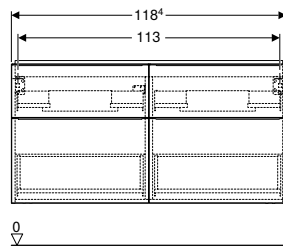

Mix & Match

Geberit iCon cabinet for double washbasin, with four drawers

click & scan

Technical data

Product material	High-compressed three-layer chipboard
Drawer load max.	20 kg

Scope of delivery

- Cabinet for double washbasin
- Fastening material

Characteristics

- FSC™ C134279 certified
- Wall-hung
- With four drawers
- Opening with handle
- Exchangeable handle
- Drawer with soft closing
- Drawer without trap cutout
- Moisture-resistant
- Delivered preassembled

Art. no.	Colour / surface	Mix & Match	B [cm]	H [cm]	T [cm]

Washbasin width: 120 cm

502.309.01.1	Body, Front: white / high-gloss coated Handle: white / matt powder-coated	Yes	118.4	61.5	47.6
502.309.01.2	Body, Front: white / high-gloss coated Handle: chrome / glossy	Yes	118.4	61.5	47.6
502.309.01.3 *	Body, Front: white / matt coated Handle: white / matt powder-coated	Yes	118.4	61.5	47.6
502.309.JH.1	Body, Front: oak / wood-textured melamine Handle: lava / matt powder-coated	Yes	118.4	61.5	47.6
502.309.JK.1	Body, Front: lava / matt coated Handle: lava / matt powder-coated	Yes	118.4	61.5	47.6
502.309.JL.1 *	Body, Front: sand grey / high-gloss coated Handle: sand grey / matt powder-coated	Yes	118.4	61.5	47.6
502.309.JR.1 *	Body, Front: hickory / wood-textured melamine Handle: lava / matt powder-coated	Yes	118.4	61.5	47.6

* Order-based production

Can be combined with

- Geberit iCon Light double washbasin → p. 603
- Geberit iCon low cabinet with two drawers → p. 624
- Geberit Acanto double washbasin → p. 556
- Geberit iCon double washbasin → p. 602

Accessories

- Accessory overview – Geberit iCon bathroom furniture → p. 607

- A Geberit washbasin connector, space-saving model is required for the installation of the base cabinet. See assortment overview washbasin series or online catalogue, washbasin accessories
- Mix & Match: Articles of the same width can be freely combined in the Geberit ONE, Acanto and iCon series