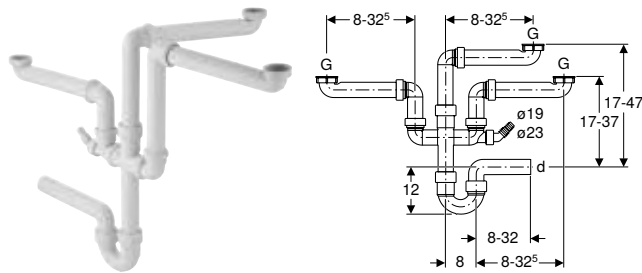

Art. no.	Colour / surface	d, \varnothing [mm]	G ["]	h [cm]
152.597.11.1	white alpine	40	1 1/2	9-19

Geberit P-trap for three kitchen sinks, with angled hose connector, horizontal outlet

click & scan

Application purposes