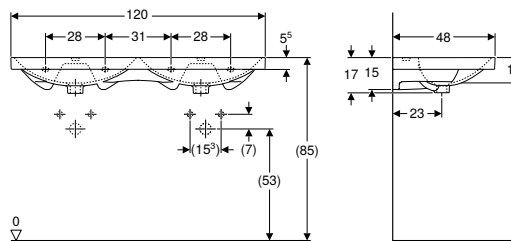

Double washbasins

Mix & Match

Geberit Acanto double washbasin

click & scan

Technical data

Product material	Fine fireclay

Characteristics

- Can be installed with a washbasin cabinet

Art. no.	Colour / surface	Mix & Match	Tap hole	Overflow	H [cm]	T [cm]

B / width: 120 cm

500.627.01.2	white	Yes	centred	visible, symmetrical	17	48
500.628.01.2	white	Yes	without	visible, symmetrical	17	48

Can be combined with

- Geberit Acanto cabinet for double washbasin, with two drawers and two internal drawers → p. 567
- Geberit iCon cabinet for double washbasin, with two drawers → p. 619
- Geberit iCon cabinet for double washbasin, with four drawers → p. 620

Accessories

- Geberit dip tube trap for washbasin, horizontal outlet
- Geberit washbasin drain, space-saving model, slim design, with external waste plug with push actuation
- Geberit washbasin drain, space-saving model, slim design, with external waste plug and lever actuation
- Geberit washbasin drain, space-saving model, slim design, with free outlet and valve cover
- Geberit fastening material for washbasin → p. 1035

- A Geberit washbasin connector, space-saving model is required for the installation of the washbasin with base cabinet. See 'Assortment overview – Geberit Acanto washbasin connectors space-saving model' or online catalogue, washbasin accessories
- Mix & Match: Articles of the same width can be freely combined in the Geberit ONE, Acanto and iCon series