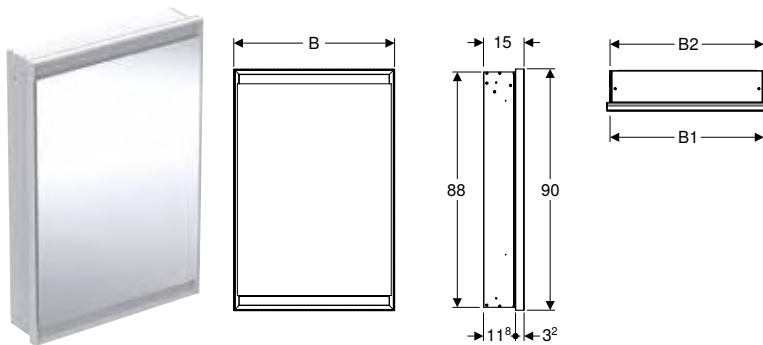

Mirror cabinets

Concealed mirror cabinets

Geberit ONE mirror cabinet with ComfortLight and one door, concealed installation, height 90 cm

Application purposes

- For concealed installation

Technical data

Degree of protection	IP44
Nominal voltage	230 V AC
Mains frequency	50 Hz
Operating voltage	24 V DC
Product material	Aluminium
Light source energy efficiency class	E
Light colour	2200–4000 K
Service life of LED lighting max.	72000 h
Measuring method	L80B10
Colour rendering index	90
Standard deviation of colour matching	3 SDCM

Characteristics

- With ComfortLight
- LED lighting
- Indirect lighting
- Internal lighting
- Lighting mood infinitely adjustable from orientation light to day-light
- Functions can be triggered via touch sensor
- DALI-compatible control
- Compatible with Geberit Home App
- Time slot in desired luminous intensity adjustable with Geberit Home App
- With one door
- Door mirrored on both sides
- With two power sockets
- Power sockets mounted on the internal side at the top left and top right
- Continuously movable glass shelves

Scope of delivery

- 3 glass shelves
- Dummy cover for power socket left or right
- Mounting material

Art. no.	Colour / surface	B1 [cm]	B2 [cm]	H [cm]	H1 [cm]	T [cm]	T1 [cm]	T2 [cm]	Protec- tion class	Power con- sumption [W]	Door	Luminous flux (max. / above / below) [lm]
B / width: 60 cm												
505.800.00.1	anodised aluminium	57.5	58	90	88	15	11.8	3.2	I	60	left-hand hinge	3273 / 2552 / 721
505.801.00.1	anodised aluminium	57.5	58	90	88	15	11.8	3.2	I	60	right-hand hinge	3273 / 2552 / 721
505.800.00.2	white / powder-coated aluminium	57.5	58	90	88	15	11.8	3.2	I	60	left-hand hinge	3273 / 2552 / 721
505.801.00.2	white / powder-coated aluminium	57.5	58	90	88	15	11.8	3.2	I	60	right-hand hinge	3273 / 2552 / 721
505.800.00.7	black matt / powder-coated aluminium	57.5	58	90	88	15	11.8	3.2	I	60	left-hand hinge	3273 / 2552 / 721
505.801.00.7	black matt / powder-coated aluminium	57.5	58	90	88	15	11.8	3.2	I	60	right-hand hinge	3273 / 2552 / 721

To order additionally

- Installation box for Geberit ONE mirror cabinet, height 90 cm

Accessories

- Cover frame for Geberit ONE mirror cabinet, concealed installation → p. 516
- Geberit magnetic holder → p. 516
- Geberit magnifying mirror → p. 516

- Standard actuation via mirror cabinet and room push-button. Actuation via room switch must be changed accordingly in the Geberit Home app