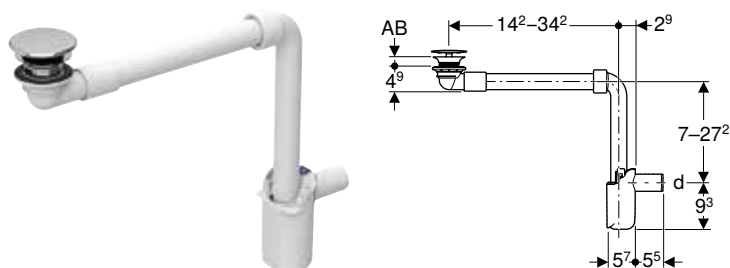

Geberit washbasin drain, space-saving model, slim design, with free outlet and valve cover

click & scan

Application purposes

- For washbasins without overflow
- For washbasins with material thickness 15-20 mm near the waste outlet
- For space-saving installation on washbasins with cabinet without trap cutout
- For space-saving installation on washbasins