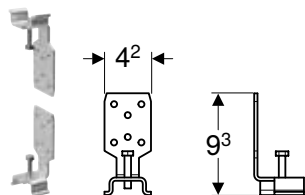

- Fastening material

Characteristics

- Zinc-plated

Art. no.

111.841.00.1

Geberit Duofix set of twist-in fastening brackets

click & scan

Application purposes