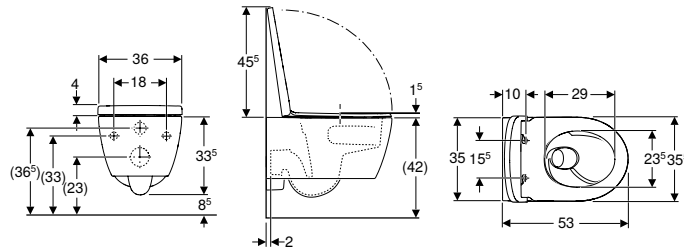

Accessory overview – Geberit iCon WC ceramic appliance TurboFlush in combination with connection pipes

Geberit International Sales, December 2025

				In combination with concealed cistern		In combination with Geberit Monolith
				Geberit iCon floor-standing WC, back-to-wall, shrouded, TurboFlush		
White				503.081.00.1	503.081.00.1	503.081.00.1
				→ p. 642	→ p. 642	→ p. 642
Geberit straight connector set for WC	131.083.16.1		→ p. 920		Y = 210 mm	

Wall-hung WCs

Geberit iCon wall-hung WC set, washdown, shrouded, TurboFlush, with WC seat

Application purposes

- For concealed cisterns
- For pressure flushing valves

Technical data

Product material	Vitreous china

Scope of delivery

- WC ceramic appliance
- WC seat
- Fastening material

Characteristics

- Wall-hung
- Washdown WC
- Rimless WC ceramic appliance featuring TurboFlush flush technology
- Easy fastening with Easy Fast Fixing (type EFF3)
- Type 1, full flush volume 6 / 5 / 4 l, in accordance with EN 997
- Quick-release hinges, lockable
- Type 2 in accordance with EN 997
- 4 l flush
- Shrouded
- Hidden fastening
- WC seat made of Duroplast
- Overlapping WC lid
- WC seat with EasyMount hinges

Art. no.	Colour / surface	B [cm]	H [cm]	T [cm]	QuickRelease function	Soft-closing mechanism	Fastening	Hinge material
503.045.00.1	white	35.5	33.5	53	Yes, with lockable QuickRelease hinges	yes	from above	Stainless steel / plastic

Can be combined with

- Geberit iCon wall-hung bidet, shrouded → p. 648