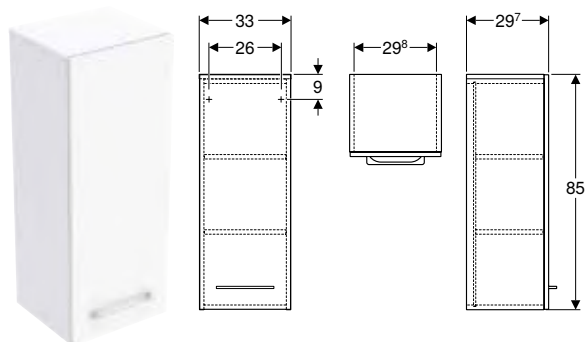

Geberit Selnova Square medium cabinet with one door

click & scan

Technical data

Product material	High-compressed three-layer chipboard

Scope of delivery

- Handle
- Fastening material

Characteristics

- FSC™ C134279 certified
- Wall-hung
- With one door
- Door with soft closing
- Opening with handle
- With two movable shelves
- Hinge side left or right
- Moisture-resistant
- Delivered preassembled

Art. no.	Colour / surface	B [cm]	H [cm]	T [cm]
501.276.00.1	PO white / high-gloss coated	33	85	29.7

PO: Phase out as of January 2026

Can be combined with

- Geberit Selnova Square cabinet for handrinse basin, with one door → p. 708
- Geberit Selnova Square low cabinet with one door → p. 710
- Geberit Selnova Square cabinet for vanity basin, slim rim, with one door → p. 708
- Geberit Selnova Square cabinet for vanity basin, slim rim, with two doors → p. 709
- Geberit Selnova Square mirror cabinet with two doors and two glass shelves → p. 712

Accessories

- Accessory overview – Geberit Selnova Square bathroom furniture → p. 707