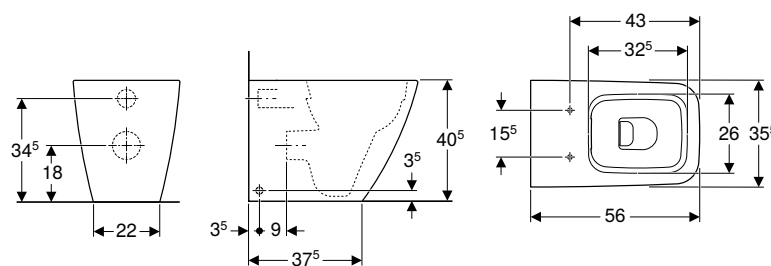

Geberit iCon floor-standing WC, square, washdown, back-to-wall, shrouded, Rimfree

click & scan

Application purposes

- For concealed cisterns
- For pressure flushing valves

Technical data

Product material	Vitreous china

Scope of delivery

- Fastening material

Characteristics

- Floor-standing
- Back-to-wall
- Washdown WC
- Rimless WC ceramic appliance featuring Rimfree flush technology
- Type 1, full flush volume 6 / 5 / 4 l, in accordance with EN 997
- Horizontal or vertical outlet
- Flushes with 4.5 l
- 4 l flush
- Shrouded
- Hidden fastening

Art. no.	Colour / surface	B [cm]	H [cm]	T [cm]
211910000	white	35.5	40.5	56

To order additionally

- WC seat