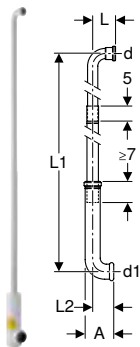

Geberit flush bend 90° set, telescopic, with recess shells and protection plugs

click & scan

Application purposes

- For concealed connection of high-level exposed cisterns with a WC ceramic appliance

Characteristics

- Three-piece
- Can be pulled out

Technical data

Product material	PE-HD

Scope of delivery

- Flush bend with ring seal socket
- Adhesive
- Recess shells
- 2 protection plugs

Art. no.	d, ø [mm]	d1, ø [mm]	arc [°]	A [cm]	L [cm]	L1 [cm]	L2 [cm]
119.611.16.1	32	45	90	9.5	7.5	173	7

- This product is supplied with the Tangit PVC-U special adhesive. This consumable contains classified hazardous substances. Information, instructions and measures for handling hazardous substances safely can be found at <https://www.geberit-global.com>.