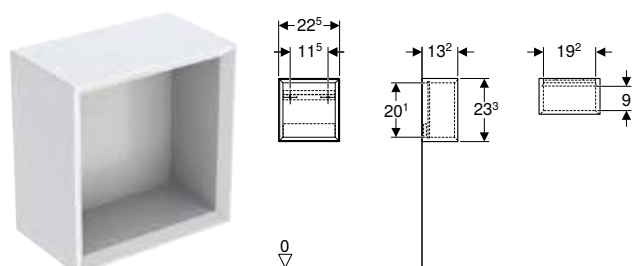

Geberit wall box, square

click & scan

Application purposes

- For Geberit ONE, Acanto and iCon series

Technical data

Product material	High-compressed three-layer chipboard

Characteristics

- FSC™ C134279 certified
- Wall-hung
- Hidden fastening
- Moisture-resistant
- Delivered preassembled

Scope of delivery

- High-level cabinet
- Fastening material

Art. no.	Colour / surface	H [cm]	T [cm]
B / width: 22.5 cm			
502.321.01.1	white / high-gloss coated	23.3	13.2
502.321.01.3 *	white / matt coated	23.3	13.2
502.321.JH.1	oak / wood-textured melamine	23.3	13.2
502.321.JK.1	lava / matt coated	23.3	13.2
502.321.JL.1 *	sand grey / high-gloss coated	23.3	13.2
502.321.JR.1 *	hickory / wood-textured melamine	23.3	13.2

* Order-based production