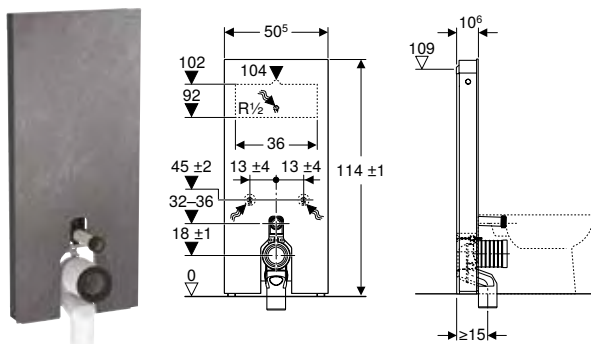

N: New, available as of April 2026

Accessories

- Lateral water supply connection set for Geberit Monolith sanitary module for WC → p. 920

Geberit Monolith sanitary module for floor-standing WC, 114 cm, front cladding made of stoneware