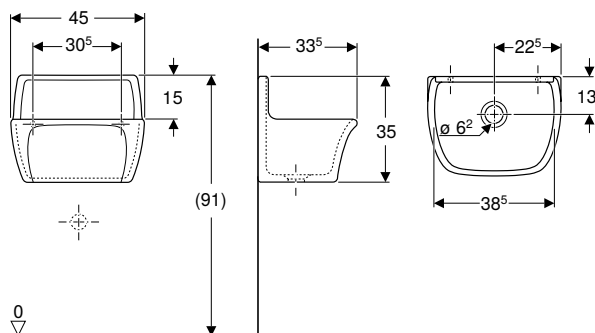

Disposal sinks

Cleaner sinks

Geberit Publica cleaner sink for hinged grating

click & scan

Application purposes

- For pouring out waste water
- For cleaning very dirty objects
- For industry and commerce
- For schools and other educational facilities
- For private areas

Scope of delivery

- Cleaner sink

Technical data

Product material	Fireclay

Art. no.	Colour / surface	Overflow	B [cm]	H [cm]	T [cm]
367200000	white	without	45	35	33.5

To order additionally

- Hinged grating made of stainless steel, with buffers
- Sink rim guard

Can be combined with

- Geberit Publica hinged grating with buffers → p. 866
- Geberit Publica sink rim guard → p. 866

Accessories

- Geberit waste outlet with overflow pipe, for cleaner sink
- Geberit P-trap for kitchen sink, horizontal outlet