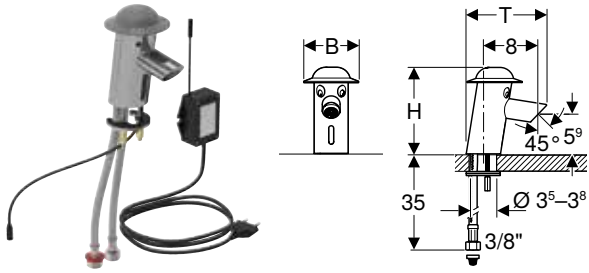

Geberit Bambini washbasin tap, mains operation

click & scan

Application purposes

- For children
- For childcare
- For installation in washbasins or washtops
- For installation in Bambini play and washspaces
- For connecting cold and hot water
- For combination with continuous flow heater, see technical data sheet "Washbasin taps with instantaneous water heaters"

Technical data

Degree of protection	IP65
Nominal voltage	230 V AC
Mains frequency	50 Hz
Operating voltage	6.6 V DC
Operating pressure	1–8.5 bar
Differentiated pressure CW/WW max.	1.5 bar
Water test pressure max.	16 bar
Test pressure air / inert gas max.	3 bar
Water temperature short-term max.	80 °C
Flow rate at 300 kPa / 3 bar	5.7 l/min
Interval flush	24 h
Interval flush time	10 s
Product material	Brass

Characteristics

- Child-friendly design
- Tap group I in accordance with DIN 4109
- Infrared user detection
- Adjustable activation distance
- Interval flush
- Flush actuation for basin cleaning can be deactivated manually
- With integrated check valve
- Chrome-plated housing
- Hat made of polycarbonate
- Components in contact with drinking water lead-free

Scope of delivery

- Power supply unit
- Basket filter
- Tap aerator key
- Fastening material

Art. no.	Colour / surface	Mixer	B [cm]	H [cm]	T [cm]	Power consumption [W]							
							116.209.21.1	P Body: chrome / glossy Hat: dust grey RAL 7037	with mixer	8	12.6	12.4	0.1

P: Phase out

Can be combined with

- Geberit Bambini washbasin for children → p. 830
- Geberit Bambini play and washspace, with two washbasin areas, lower basin on the left → p. 831
- Geberit Bambini play and washspace, with two washbasin areas, lower basin on the right → p. 832
- Geberit Bambini play and washspace, with three washbasin areas, lower basin on the left → p. 833
- Geberit Bambini play and washspace, with three washbasin areas, lower basin on the right → p. 834
- Geberit Bambini play and washspace, with four washbasin areas, lower sink on the left → p. 835
- Geberit Bambini play and washspace, with four washbasin areas, lower basin on the right → p. 836

Accessories

- Geberit Bambini mini thermostat for washbasin tap → p. 847
- Geberit Bambini tap aerator for washbasin tap → p. 847

- It is recommended to use the Geberit Bambini mini thermostat for washbasin taps in order to avoid scald injuries
- If the washbasin tap Bambini is used in the upper basin of a play and washspace Bambini in combination with an overflow pipe, the swiveling tap aerator for Geberit washbasin tap Bambini (art. no. 571410000) must be ordered separately
- Replaced by art. no. 116.209.21.5