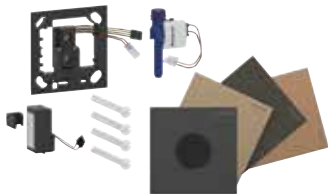

New

Geberit urinal flush control with electronic flush actuation, battery operation, Type 40 cover plate, round, customised finish

click & scan

Application purposes

- For automatic flush actuation of urinals

Technical data

Battery type	Alkaline (1.5 V AA)
Service life, supplied battery	2 years
Degree of protection	IP45
Operating voltage	3 V DC
Flow pressure	1–8 bar
Water test pressure max.	16 bar
Test pressure air / inert gas max.	3 bar
Flow rate at 100 kPa / 1 bar without flow limiter	0.3 l/s
Flow rate at 100 kPa / 1 bar with flow limiter	0.18 l/s
Interval flush time, factory setting	5 s
Detection time, factory setting	7 s
Flush time, adjustment range	1–15 s
Flush time, factory setting	7 s

Characteristics

- Cover plate with securing bar
- Water-saving hybrid mode can be set
- Adjustable interval flush
- Preflush can be set
- Functions can be set and queried with the Geberit Service Handy
- Device settings and operation with mobile device via integrated Bluetooth® interface
- Compatible with Geberit Control App
- Wired networkable with Geberit gateway via GEBUS converter
- Wirelessly connectable with Geberit Gateway via Bluetooth®
- Compatible with Geberit Connect
- Warning when the battery is low
- Valve-closing function when battery is flat
- Flush volume can be reduced to 0.5 l per flush with regulating screw of installation set
- Tap group II in accordance with DIN 4109
- Components in contact with drinking water lead-free

Scope of delivery

- Type 40 cover plate, IR window, round
- Infrared control, premounted on mounting frame
- Solenoid valve
- Battery compartment
- 2 alkaline manganese batteries type AA 1.5 V
- Fastening material

Art. no.	Colour / surface	Product material	B [cm]	H [cm]	T [cm]	Power consumption [W]
004.800.00.2 *	galvanized	Stainless steel	12.5	12.5	0.2	≤ 0.5
004.800.00.3 *	galvanized and varnished	Stainless steel	12.5	12.5	0.2	≤ 0.5

Available as of April 2026; * Order-based production

Can be combined with

- Geberit installation set with flush pipe, for urinal flush control, universal → p. 288
- Geberit installation set with nipple made of brass, for urinal flush control, universal → p. 289
- Geberit Duofix element for urinal, 112–130 cm, universal → p. 72
- Geberit Duofix element for urinal, 112–130 cm, universal, for spray head → p. 73
- Geberit GIS element for urinal, 114 cm, universal → p. 120
- Geberit GIS element for urinal, 114 cm, universal, for spray head → p. 121
- Geberit Kombifix element for urinal, 109–127 cm, universal → p. 27
- Geberit Kombifix element for urinal, 109–127 cm, universal, for spray head → p. 28

- All available colours and surfaces as well as delivery times are listed in the document entitled "Actuator plates and urinal flush controls with customer-specific finish". The document is available online in the "Documents" section of the product catalogue. In the printed product catalogue, the QR code leads to the online product page with the document.