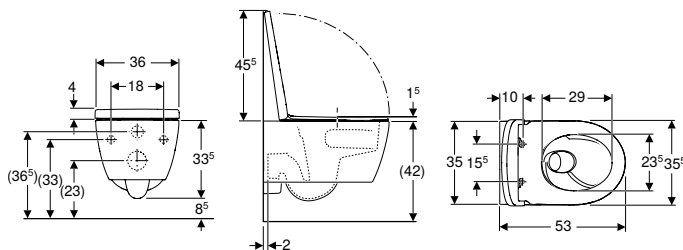

Geberit iCon set of wall-hung WC, washdown, shrouded, TurboFlush, with WC seat

click & scan

Application purposes

- For concealed cisterns
- For pressure flushing valves

Technical data

Product material	Vitreous china

Scope of delivery

- WC ceramic appliance
- WC seat
- Fastening material

Characteristics

- Wall-hung
- Washdown WC
- Rimless WC ceramic appliance featuring TurboFlush flush technology
- Easy fastening with Easy Fast Fixing (type EFF3)
- Type 1, full flush volume 6 / 5 / 4 l, in accordance with EN 997
- Quick-release hinges, lockable
- Type 2 in accordance with EN 997
- 4 l flush
- Shrouded
- Hidden fastening
- WC seat made of Duroplast
- Overlapping WC lid
- WC seat with EasyMount hinges

Art. no.	Colour / surface	B [cm]	H [cm]	T [cm]	QuickRelease function	Soft-closing mechanism	Fastening	Hinge material
503.046.00.1	white	35.5	33.5	53	Yes, with lockable QuickRelease hinges		yes from above	
503.046.JT.1	white / matt	35.5	33.5	53	Yes, with lockable QuickRelease hinges		yes from above	Stainless steel / plastic

Can be combined with

- Geberit iCon wall-hung bidet, shrouded → p. 648