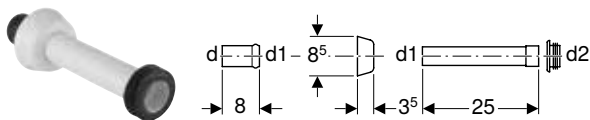

Geberit flush bend extension set with collar

click & scan

Application purposes

- For connecting flush bends and WCs

Scope of delivery

- Ring seal socket
- Collar
- Flush pipe
- Sleeve made of EPDM, $\emptyset$ 44 / 55 mm

Technical data

Product material	ASA

Art. no.	Colour / surface	d, $\emptyset$ [mm]	d1, $\emptyset$ [mm]	d2, $\emptyset$ [mm]	arc [°]
118.026.11.1	white alpine	45	40	44	0
118.026.21.1	chrome / glossy	45	40	44	0