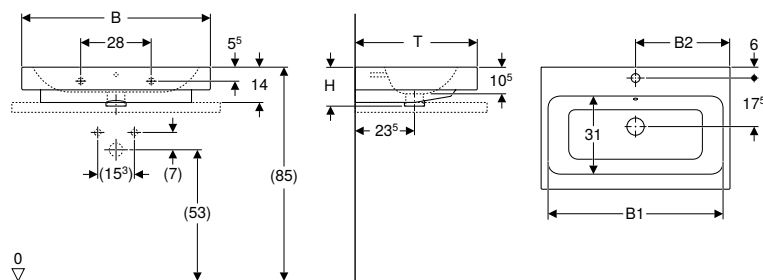

Lay-on washbasins

Geberit iCon lay-on washbasin

click & scan

Application purposes

- For mounting on washtops

Technical data

Product material	Fine fireclay

Art. no.	Colour / surface	Tap hole	Overflow	B1 [cm]	B2 [cm]	H [cm]	T [cm]

B / width: 60 cm

124560000	white	centred	visible, symmetrical	54.5	30	15.5	48.5

B / width: 75 cm

124575000	white	centred	visible, symmetrical	69	37.5	15.5	48.5

B / width: 90 cm

124590000	white	centred	visible, symmetrical	85	45	15.5	48.5

Characteristics

- Wall fixation
- Ground bottom and rear sides

Accessories

- Geberit dip tube trap for washbasin, horizontal outlet
- Geberit washbasin drain, space-saving model, slim design, with external waste plug with push actuation
- Geberit washbasin drain, space-saving model, slim design, with external waste plug and lever actuation
- Geberit washbasin drain, space-saving model, slim design, with free outlet and valve cover
- Geberit fastening material for washbasin → p. 1035