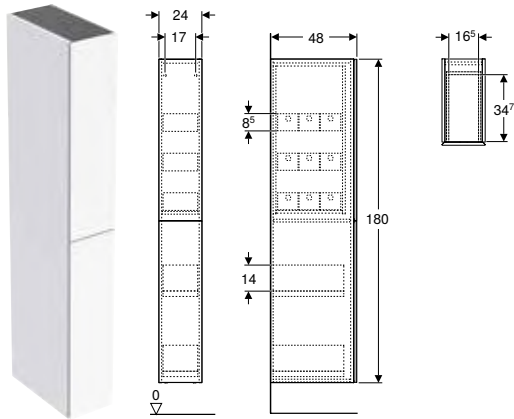

Geberit tall cabinet with two cargoes

click & scan

Application purposes

- For Geberit ONE, Acanto and iCon series

Technical data

Product material	High-compressed three-layer chipboard
Drawer load max.	20 kg

Scope of delivery

- Tall cabinet
- 9 organising boxes
- Fastening material

Characteristics

- FSC™ C134279 certified
- Wall-hung
- With two drawers
- Wooden organiser boxes
- Drawer with soft closing
- Moisture-resistant
- Delivered preassembled

Art. no.	Colour / surface	H [cm]	T [cm]
B / width: 24 cm			
503.011.01.1	Body, Front: white / high-gloss coated	180	48
503.011.01.2	Body: white / high-gloss coated Front: white / glossy glass	180	48
503.011.01.3 *	Body, Front: white / matt coated	180	48
503.011.JH.1	Body, Front: oak / wood-textured melamine	180	48
503.011.JK.1	Body, Front: lava / matt coated	180	48
503.011.JK.2	Body: lava / matt coated Front: lava / glossy glass	180	48
503.011.JR.1 *	Body, Front: hickory / wood-textured melamine	180	48

* Order-based production

Can be combined with

- Geberit internal storage shelf → p. 1041
- Geberit organising box → p. 1041

Accessories

- Geberit internal storage shelf → p. 1041
- Geberit organising box → p. 1041
- Geberit power socket element with mains plug → p. 506