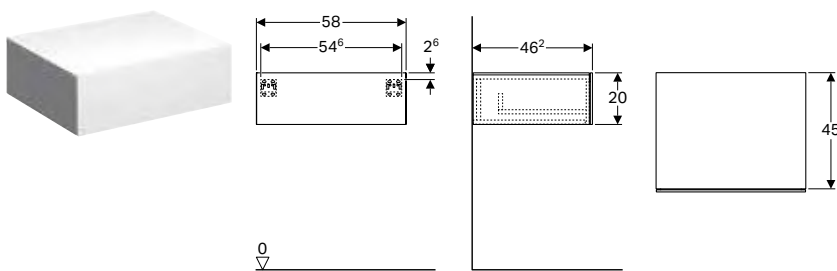

Geberit Xeno² low cabinet with one drawer

click & scan

Technical data

Product material	High-compressed three-layer chipboard
Drawer load max.	20 kg

Scope of delivery

- Fastening material

Characteristics

- FSC™ C134279 certified
- Wall-hung
- With one drawer
- Opening with push-to-open mechanism
- Moisture-resistant
- Delivered preassembled

Art. no.	Colour / surface	B [cm]	H [cm]	T [cm]
500.507.01.1	white / high-gloss coated	58	20	46.2
500.507.00.1 *	greige / matt coated	58	20	46.2
500.507.43.1	scultura grey / wood-textured melamine	58	20	46.2

* Order-based production

Accessories

- Accessory overview – Geberit Xeno² bathroom furniture → p. 533