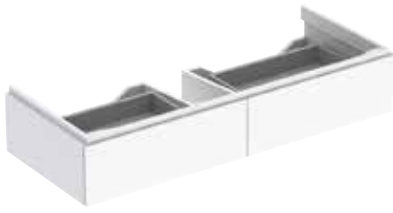

Geberit Xeno² cabinet for washbasin, with width from 120 cm, with two drawers

Technical data

Degree of protection	IP21
Nominal voltage	230 V AC
Mains frequency	50 Hz
Operating voltage	12 V DC
Product material	High-compressed three-layer chipboard
Drawer load max.	20 kg
Light source energy efficiency class	F
Light colour	3000 K

Scope of delivery

- Fastening material

Characteristics

- FSC™ C134279 certified
- Wall-hung
- With two drawers
- Opening with push-to-open mechanism
- Drawer with antislip mat
- Drawer with LED light
- Moisture-resistant
- Delivered preassembled

Art. no.	Colour / surface	B [cm]	B1 [cm]	B2 [cm]	B3 [cm]	H [cm]	T [cm]	Protection class	Power consumption [W]	Luminous flux [lm]
Washbasin width: 120 cm										
500.517.01.1	white / high-gloss coated	117.4	114	111	58.5	22	46.2	II	4	480
500.517.00.1 *	greige / matt coated	117.4	114	111	58.5	22	46.2	II	4	480
500.517.43.1	scultura grey / wood-textured melamine	117.4	114	111	58.5	22	46.2	II	4	480

* Order-based production

Can be combined with

- Geberit Xeno² washbasin → p. 529
- Geberit Xeno² illuminated mirror with direct and indirect lighting → p. 544

Accessories

- Accessory overview – Geberit Xeno² bathroom furniture → p. 533

- A Geberit washbasin connector, space-saving model is required for the installation of the base cabinet. See assortment overview washbasin series or online catalogue, washbasin accessories