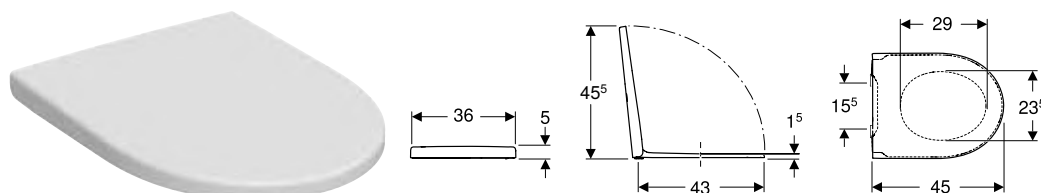

Can be combined with

- Geberit iCon WC seat, square design → p. 646

Accessories

- Accessory overview – Geberit iCon Square WC ceramic appliance in combination with connection pipes → p. 635

WC seats

Geberit iCon WC seat, EasyMount hinges

click & scan

Technical data

Product material	Duroplast
Fastening distance	15.5 cm

Scope of delivery

- WC seat

Characteristics

- WC seat made of Duroplast
- Overlapping WC lid
- WC seat with EasyMount hinges
- Quick-release hinges, lockable

Art. no.	Colour / surface	B [cm]	H [cm]	T [cm]	QuickRelease function	Soft-closing mechanism	Fastening	Hinge material
245.464.JT.1	white / matt	36	5	45	Yes, with lockable QuickRelease hinges	yes	from above	Stainless steel / plastic
501.660.01.1	white / glossy	36	5	45	Yes, with lockable QuickRelease hinges	yes	from above	Stainless steel / plastic

Can be combined with

- Geberit iCon wall-hung WC, washdown, shrouded, Rimfree → p. 639
- Geberit iCon floor-standing WC, washdown, back-to-wall, shrouded, Rimfree → p. 643
- Geberit iCon floor-standing WC, back-to-wall, shrouded, TurboFlush → p. 642
- Geberit iCon wall-hung WC, washdown, small projection, shrouded, Rimfree → p. 640
- Geberit iCon wall-hung WC, washdown, shrouded → p. 642
- Geberit iCon floor-standing WC for close-coupled exposed cistern, washdown, shrouded, Rimfree → p. 644