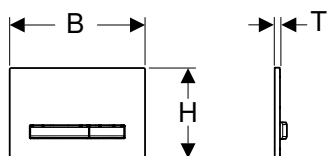

Geberit Sigma50 actuator plate, square, dual flush, metal colour black chrome

click & scan

Application purposes

- For flush actuation with Sigma concealed cisterns

Technical data

Actuation force (N) max.	20 N

Characteristics

- Front actuation
- Actuator buttons and mounting plate, easy-to-clean coated
- Sound-absorbing actuator rods, tool-free fast adjustment

Scope of delivery

- Mounting frame
- 2 distance bolts
- 2 actuator rods

Art. no.	Colour / surface	Product material	B	H	T
			[cm]	[cm]	[cm]
115.671.00.2	Base plate, Button: black chrome / brushed, easy-to-clean coated Cover plate: customised	Die-cast zinc	24.6	16.4	1
115.671.11.2	Base plate, Button: black chrome / brushed, easy-to-clean coated Cover plate: white / glossy	Die-cast zinc / plastic	24.6	16.4	1.3
115.671.DW.2	Base plate, Button: black chrome / brushed, easy-to-clean coated Cover plate: black / glossy	Die-cast zinc / plastic	24.6	16.4	1.3
115.671.JM.2	Base plate, Button: black chrome / brushed, easy-to-clean coated Cover plate: Mustang slate	Die-cast zinc / slate (natural product)	24.6	16.4	1.4
115.671.JV.2	Base plate, Button: black chrome / brushed, easy-to-clean coated Cover plate: concrete look	Die-cast zinc / ceramic	24.6	16.4	1.4
115.671.JX.2	Base plate, Button: black chrome / brushed, easy-to-clean coated Cover plate: black walnut	Die-cast zinc / wood (natural product)	24.6	16.4	1.4
115.671.QD.2	Base plate, Cover plate, Button: black chrome / brushed, easy-to-clean coated	Die-cast zinc / brass	24.6	16.4	1.2

Accessories

- Geberit extension set for Sigma, Omega and Kappa concealed cisterns → p. 206
- Geberit DuoFresh module with automatic actuation, for Sigma concealed cistern 12 cm → p. 193
- Geberit DuoFresh module with manual actuation, for Sigma concealed cistern 12 cm → p. 194
- Geberit DuoFresh module with automatic actuation, for Sigma concealed cistern 8 cm → p. 194
- Geberit DuoFresh module with manual actuation, for Sigma concealed cistern 8 cm → p. 195

- The colour and structure of natural products may vary
- Lead time: 6 weeks