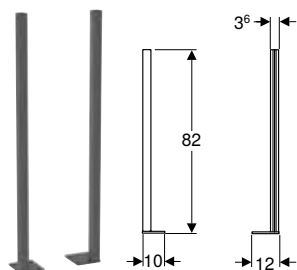

Geberit Duofix set of leg supports with large foot plate, for floor constructions 25–45 cm

click & scan

Application purposes

- For floor constructions 25–45 cm
- For use with Geberit Duofix installation elements for increased application of force in floors
- Not suitable for Geberit Duofix elements with a width of > 50 cm for room-height partition walls
- Not suitable for Geberit Duofix elements for wall-hung WC, corner construction
- Not suitable for Geberit Duofix elements for wall-hung WC, 82 cm, with Omega concealed cistern 12 cm
- Not suitable for Geberit Duofix elements for cleaner sink, 175 cm

Scope of delivery

- Foot, left
- Foot, right
- Fastening material

Characteristics

- 2025 range
- Leg supports infinitely variable in height
- Leg supports protected against corrosion
- Leg supports with external dimensions 36 x 36 mm, suitable for Geberit Duofix elements from the 2025 range
- With large foot plates for raised power supply in floors

Art. no.	L [cm]	B [cm]	H [cm]
111.221.00.2	10	12	82