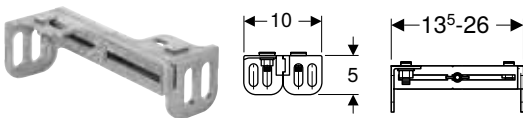

Geberit GIS wall fixation

click & scan

Application purposes

- For bracing and fastening Geberit GIS support systems to the building structure

Scope of delivery

- Fastening material

Characteristics

- Premounted parts made of die-cast zinc
- With two ratchet pins
- Infinitely variable hand adjustment

Art. no.

461.015.00.1

B
[cm]

10