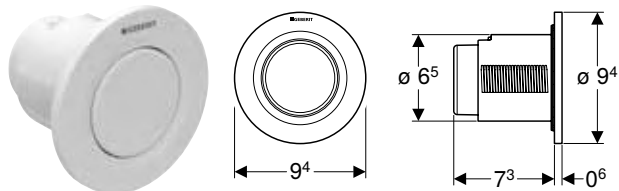

For single flush

Geberit Type 01 remote flush actuation, round, pneumatic, single flush, concealed actuator

click & scan

Application purposes

- For pneumatic remote flush actuation of Geberit exposed and concealed cisterns
- For single flush
- For solid and drywall construction
- For concealed installation
- For Sigma concealed cisterns 12 cm
- For Omega concealed cisterns 12 cm
- For AP123 exposed cisterns

Characteristics

- Round design
- Can be combined with Geberit actuator plates for single flush, dual flush and stop-and-go flush or Geberit cover plate

Scope of delivery

- Actuator
- Pneumatic flushing device
- Pneumatic hose, length 2 m
- Conduit pipe, length 1.7 m
- Flush-mounting box with protection cover
- Fastening material

Technical data

Actuation force (N) max.	25 N

Art. no.	Colour / surface	Product material
116.040.11.1	white	Plastic
116.040.21.1	chrome / glossy	Plastic
116.040.JQ.1	chrome / matt, easy-to-clean coated	Plastic