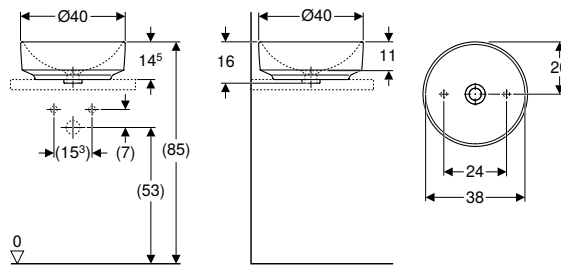

Washbasins

Lay-on washbasins

Geberit VariForm lay-on washbasin, round

click & scan

Application purposes

- For mounting on washtops

Technical data

Product material	Fine fireclay

Characteristics

- Round
- Easy to mount thanks to provided cutout template
- Can be installed with a washbasin cabinet

Scope of delivery

- Fastening material
- Template

Art. no.	Colour / surface	Tap hole	Overflow	B [cm]	H [cm]	T [cm]
D / outer diameter: 40 cm						
500.768.01.2	white	without	without	40	16	40

Accessories

- Geberit waste outlet with free outlet and valve cover
- Geberit waste outlet with free outlet, screen