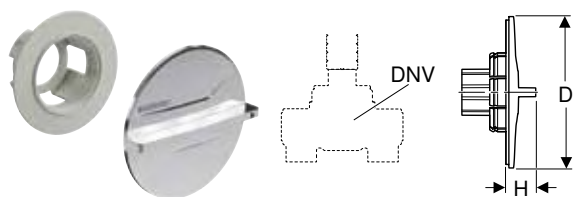

Geberit cover collar for concealed ball valve

click & scan

Characteristics

- Chrome-plated

Art. no.	Colour / surface	DNV	D [cm]
610.090.21.1	chrome / Glossy	15 / 20	7.5

Geberit turn handle set for concealed ball valve