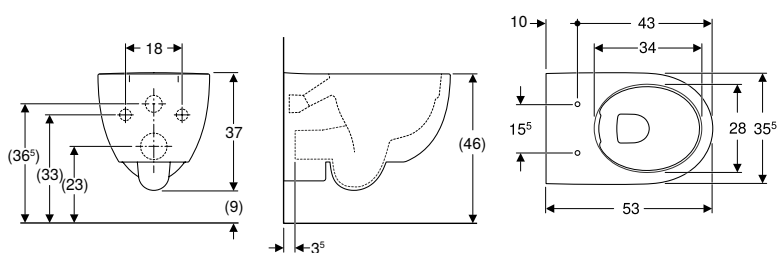

Wall-hung WCs, raised

Geberit Selnova wall-hung WC, Premium, washdown, raised, shrouded, Rimfree

click & scan

Application purposes

- For concealed cisterns
- For pressure flushing valves

Technical data

Product material	Vitreous china

Characteristics

- Washdown WC
- Wall-hung
- Rimless WC ceramic appliance featuring Rimfree flush technology
- Easy fastening with Easy Fast Fixing (type EFF3)
- Type 1, full flush volume 6 / 5 / 4 l, in accordance with EN 997
- Shrouded
- Raised ceramic upper edge 46 cm at standard fastening height

Scope of delivery

- Fastening material

Art. no.	Colour / surface	B [cm]	H [cm]	T [cm]
500.694.01.2	white	35.5	37	53

To order additionally

- WC seat

Can be combined with

- Geberit Selnova WC seat, fastening from above → p. 752
- Geberit AquaClean Tuma Comfort WC enhancement solution → p. 876
- Geberit AquaClean Tuma Classic WC enhancement solution → p. 878

- Depending on the installation type, a Geberit connection set for wall-hung WC, length 30 cm is required for mounting