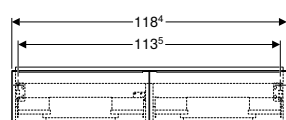

Mix & Match

Geberit iCon cabinet for double washbasin, with two drawers

Technical data

Product material	High-compressed three-layer chipboard
Drawer load max.	20 kg

Scope of delivery

- Cabinet for double washbasin
- Fastening material

Characteristics

- FSC™ C134279 certified
- Wall-hung
- With two drawers
- Opening with handle
- Exchangeable handle
- Drawer with soft closing
- Drawer without trap cutout
- Moisture-resistant
- Delivered preassembled

Art. no.	Colour / surface	Mix & Match	B [cm]	H [cm]	T [cm]
Washbasin width: 120 cm					
502.314.01.1	Body, Front: white / high-gloss coated Handle: white / matt powder-coated	Yes	118.4	24.7	47.6
502.314.01.2	Body, Front: white / high-gloss coated Handle: chrome / glossy	Yes	118.4	24.7	47.6
502.314.01.3 *	Body, Front: white / matt coated Handle: white / matt powder-coated	Yes	118.4	24.7	47.6
502.314.JH.1	Body, Front: oak / wood-textured melamine Handle: lava / matt powder-coated	Yes	118.4	24.7	47.6
502.314.JK.1	Body, Front: lava / matt coated Handle: lava / matt powder-coated	Yes	118.4	24.7	47.6
502.314.JL.1 *	Body, Front: sand grey / high-gloss coated Handle: sand grey / matt powder-coated	Yes	118.4	24.7	47.6
502.314.JR.1 *	Body, Front: hickory / wood-textured melamine Handle: lava / matt powder-coated	Yes	118.4	24.7	47.6

* Order-based production

Can be combined with

- Geberit iCon Light double washbasin → p. 603
- Geberit iCon low cabinet with two drawers → p. 624
- Geberit iCon double washbasin → p. 602
- Geberit Acanto double washbasin → p. 556

Accessories

- Accessory overview – Geberit iCon bathroom furniture → p. 607

- A Geberit washbasin connector, space-saving model is required for the installation of the base cabinet. See assortment overview washbasin series or online catalogue, washbasin accessories
- Mix & Match: Articles of the same width can be freely combined in the Geberit ONE, Acanto and iCon series