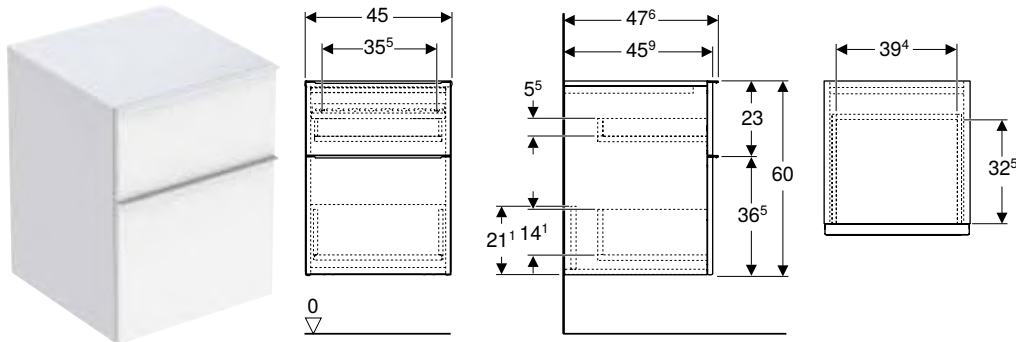

Geberit iCon low cabinet with two drawers

click & scan

Technical data

Product material	High-compressed three-layer chipboard
Drawer load max.	20 kg

Scope of delivery

- Low cabinet
- Fastening material

Characteristics

- FSC™ C134279 certified
- Wall-hung
- With two drawers
- Opening with handle
- Exchangeable handle
- Drawer with soft closing
- Moisture-resistant
- Delivered preassembled

Art. no.	Colour / surface	H [cm]	T [cm]
B / width: 45 cm			
502.315.01.1	Body, Front: white / high-gloss coated Handle: white / matt powder-coated	60	47.6
502.315.01.2	Body, Front: white / high-gloss coated Handle: chrome / glossy	60	47.6
502.315.01.3 *	Body, Front: white / matt coated Handle: white / matt powder-coated	60	47.6
502.315.JH.1	Body, Front: oak / wood-textured melamine Handle: lava / matt powder-coated	60	47.6
502.315.JK.1	Body, Front: lava / matt coated Handle: lava / matt powder-coated	60	47.6
502.315.JR.1 *	Body, Front: hickory / wood-textured melamine Handle: lava / matt powder-coated	60	47.6

* Order-based production

Can be combined with

- Geberit iCon cabinet for washbasin, with one drawer → p. 614
- Geberit iCon cabinet for washbasin, with two drawers → p. 616
- Geberit iCon cabinet for double washbasin, with two drawers → p. 619
- Geberit iCon cabinet for double washbasin, with four drawers → p. 620
- Geberit magnetic board with storage boxes → p. 576

Accessories

- Accessory overview – Geberit iCon bathroom furniture → p. 260