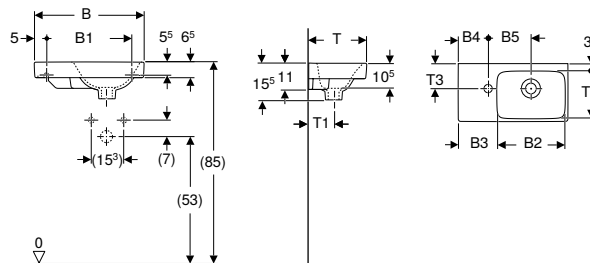

Geberit Aniara handrinse basin, asymmetrical

click & scan

Technical data

Product material	Fine fireclay

Scope of delivery

- Handrinse basin

Characteristics

- Can be installed with a washbasin cabinet

Art. no.	Colour / surface	Tap hole	Overflow	B	B1	B2	B3	B4	B5	H	T	T1	T2	T3	Shelf space
				[cm]	[cm]	[cm]	[cm]	[cm]	[cm]	[cm]	[cm]	[cm]	[cm]	[cm]	
510.062.00.1	white	left	without	38.5	28	25.5	11.5	6	18	15.5	29	11.5	24	11.5	left
510.063.00.1	white	right	without	38.5	28	25.5	11.5	6	18	15.5	29	11.5	24	11.5	right
510.064.00.1	white	left	without	46	36	28	16.5	12	19	15.5	24.5	10.5	19	10.5	left
510.065.00.1	white	right	without	46	36	28	16.5	12	19	15.5	24.5	10.5	19	10.5	right

Available as of April 2026

Can be combined with

- Geberit Aniara cabinet for handrinse basin, with one door → p. 656