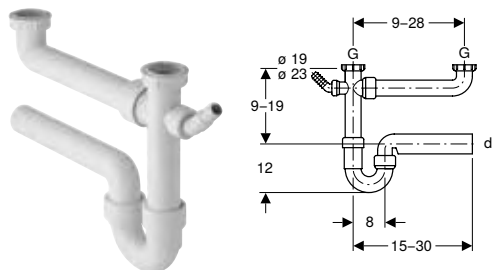

Geberit P-trap for two kitchen sinks, with angled hose connector, horizontal outlet

click & scan

Application purposes

- For connecting kitchen sinks with two bowls

Technical data

Product material	PP

Characteristics

- Quality-monitored in accordance with EN 274-3
- With connection for washing machine or dishwasher
- Horizontal outlet

Scope of delivery

- Inlet connection piece with union nut made of PP, with supplementary connection
- Angled hose connector made of PP, $\varnothing$ 19 / 23 mm
- Connection bend with union nut
- Blind cap for waste coupling G 1"

Art. no.	Colour / surface	d, $\varnothing$ [mm]	G ["]	h [cm]
152.715.11.1	white alpine	50	1 1/2	9-19