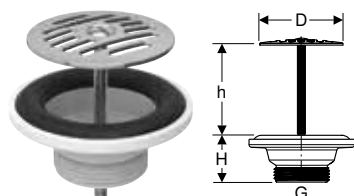

Waste fittings and traps for washplaces and kitchen sinks

Drain assemblies for washbasins

Connections

Geberit wall collar, large

click & scan

Art. no.	Colour / surface	d, ø [mm]	Product material	D [cm]	H [cm]
241.507.11.1	white alpine	32	Plastic	8.5	3.7
241.507.21.1	chrome / Glossy	32	Plastic	8.5	3.7
241.508.11.1	white alpine	40	Plastic	8.5	3.7
241.508.21.1	chrome / Glossy	40	Plastic	8.5	3.7
854.909.11.1	white alpine	50	PP	8.5	3.5
894.094.11.1	white alpine	50	PP	9	7

Geberit wall collar, flat

click & scan

Art. no.	Colour / surface	d, ø [mm]	Product material	D [cm]	H [cm]
854.187.11.1	white alpine	40	PP	8.5	1.5
854.188.11.1	white alpine	50	PP	8.5	1.5

Geberit valve cover for waste outlet with free outlet

click & scan

Application purposes

- For washbasin connections with free outlet
- For Clou washbasin connectors

Scope of delivery

- Hair trap

Art. no.	Colour / surface	d, ø [mm]	Product material
241.993.01.1	white	64	Sanitary ceramic
241.993.14.1	black matt	64	Plastic
241.993.21.1	chrome / Glossy	64	Plastic

Accessories

- Geberit ONE wall-hung bidet, shrouded

Connections

Geberit waste outlet with free outlet, screen

click & scan

Application purposes

- Not for dammable washbasins

Scope of delivery

- Screen
- Seal

Technical data

Product material	Stainless steel / plastic

Art. no.	Colour / surface	G ["]	D [cm]	H [cm]	h [cm]
152.005.00.1	Grating: Stainless steel polished	1 1/4	6.3	3.5	0-5