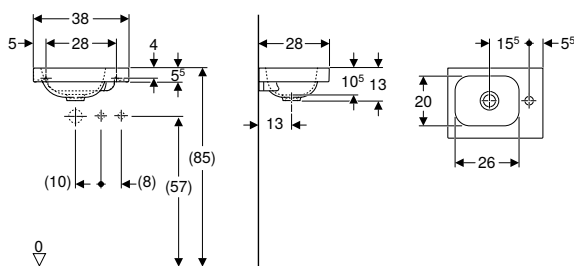

Geberit iCon Light handrinse basin

click & scan

Technical data

Product material	Fine fireclay

Characteristics

- Can be installed with a washbasin cabinet
- Asymmetrical

Art. no.	Colour / surface	Tap hole	Overflow	H [cm]	T [cm]	Shelf space
B / width: 38 cm						
501.830.00.1	white	right	without	13	28	right
501.830.00.3 *	white	without	without	13	28	right
501.830.JT.1	white / matt	right	without	13	28	right
501.831.00.1	white	left	without	13	28	left
501.831.00.3 *	white	without	without	13	28	left
501.831.JT.1	white / matt	left	without	13	28	left

* Order-based production

Can be combined with

- Geberit iCon cabinet for handrinse basin, with one door → p. 612

Accessories

- Geberit dip tube trap for washbasin, horizontal outlet
- Geberit dip tube trap for washbasin, space-saving model, horizontal outlet
- Geberit waste outlet with free outlet, screen
- Geberit waste outlet with free outlet and valve cover
- Geberit fastening material for handrinse basin → p. 1035