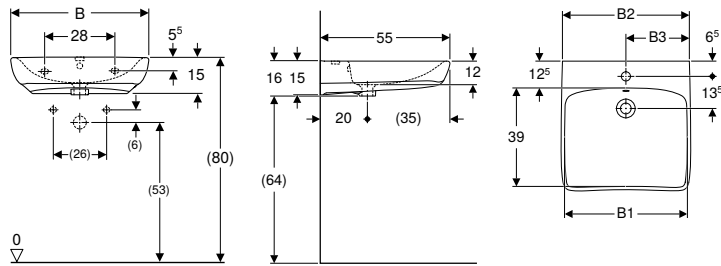

Washbasins

Washbasins, barrier-free

Geberit Selnova Comfort washbasin, barrier-free

click & scan

Application purposes

- Suitable for use by wheelchair users

Technical data

Product material	Vitreous china

Characteristics

- Ergonomically shaped front
- Shallow bowl

Scope of delivery

- Washbasin

Art. no.	Colour / surface	Tap hole	Overflow	B1	B2	B3	H	T
				[cm]	[cm]	[cm]	[cm]	[cm]

B / width: 55 cm

500.302.01.1	white	centred	visible, symmetrical	48	54	27.5	16	55
500.187.01.1	white	centred	without	48	54	27.5	16	55

B / width: 65 cm

500.292.01.1	white	centred	visible, symmetrical	58	64	32.5	16	55
500.188.01.1	white	centred	without	58	64	32.5	16	55

Accessories

- Geberit concealed trap for washbasin, with in-wall cabinet, ready-to-fit set, screen valve and overflow pipe, horizontal outlet
- Geberit set of concealed trap for washbasin, horizontal outlet
- Geberit dip tube trap for washbasin, space-saving model, horizontal outlet
- Geberit waste outlet with free outlet and valve cover
- Geberit waste outlet with free outlet, screen
- Geberit waste outlet with overflow pipe, for washbasin
- Geberit dip tube trap for washbasin, horizontal outlet
- Geberit fastening material for washbasin → p. 1035