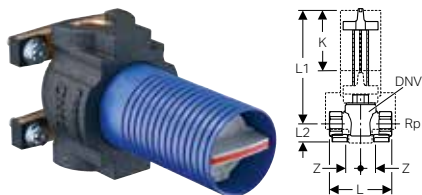

Geberit concealed ball valve with fastening

click & scan

Application purposes

- For cold and hot potable water
- For cooling and heating water without antifreeze agent
- For cooling and heating water with antifreeze agent
- For treated water (application range according to Technical Information "Treated water")
- For rainwater with a pH value ≥ 5.5
- For seawater
- For compressed air (oil purity class 0–3)
- For negative pressure
- For inert gases (e.g. nitrogen)
- For Geberit Duofix and Geberit GIS mounting plates
- For solid and drywall construction

Technical data

Operating temperature	0–90 °C
Product material	Gunmetal / lead-free silicon bronze
Material, insulation	EPP
Insulation thickness	10 mm
Thermal conductivity, insulation	0.035 W/(m·K)

Characteristics

- Approval in accordance with DVGW
- Model Geberit K4
- Ball and base unit fully exposed to flow
- Fastening points for circular hole $\varnothing$ 60 mm
- Replaceable valve top with ball and seals
- With concealed turn handle actuation
- Lead-free
- Ball made of PPSU
- Upper part caulk made of EPDM
- Ball caulks made of silicone

Scope of delivery

- Concealed turn handle actuation
- Spindle extension
- Round protection box, can be shortened
- Protection cover plug with marking tip

Art. no.	DN	DNV	Rp [""]	L [cm]	L1 [cm]	L2 [cm]	Z [cm]	K [cm]	PN [bar]
616.042.00.1	15	15	1/2	7.5	12.7	2.2	2.3	7.3	10
616.043.00.1	20	20	3/4	7.5	12.7	2.2	2.1	7.3	10

Accessories

- Geberit turn handle set for concealed ball valve → p. 99
- Geberit cover collar for concealed ball valve → p. 99

- All components of this product which come into contact with drinking water will be converted to lead-free materials in the course of 2026