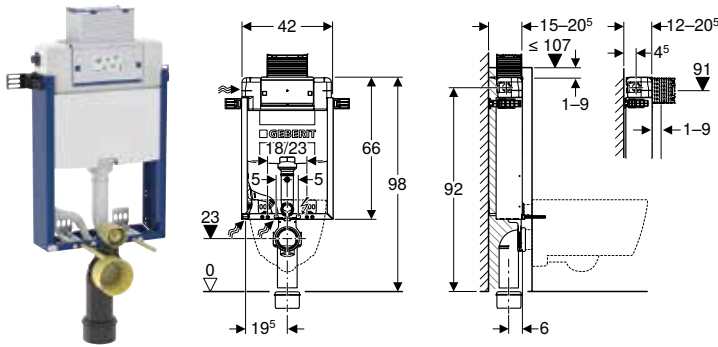

Art. no.	B [cm]	H [cm]	T [cm]
110.001.00.1	42	82	12

Accessories

- Accessory overview – Geberit Kombifix elements for WCs → p. 12

- Actuator plate has to be ordered separately

Geberit Kombifix element for wall-hung WC, 98 cm, with Omega concealed cistern 12 cm