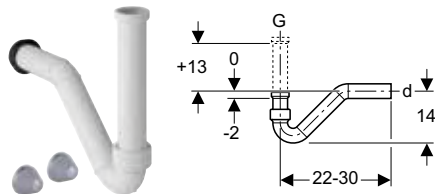

Drain assemblies for bidets

P-traps

Geberit P-trap for bidet, horizontal outlet

Application purposes

- For wall-hung bidets with threaded connectors

Technical data

Product material	PP

Characteristics

- Quality-monitored in accordance with EN 274-3
- Horizontal outlet

Scope of delivery

- Connection bend
- Straight connector with female thread
- Seal
- Fastening material

[click & scan](#)

Art. no.	Colour / surface	d, $\emptyset$ [mm]	G [°]	h [cm]
151.016.11.1	white alpine	40	1 1/4	0-13