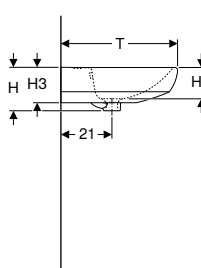

Washbasins

Geberit Selnova washbasin

Technical data

Product material	Vitreous china

Scope of delivery

- Washbasin

Characteristics

- Can be combined with half pedestal
- Can be combined with full pedestal

Art. no.	Colour / surface	Tap hole	Overflow	B1	B2	H	H1	H2	H3	T	T1	T2	T3	T4
				[cm]	[cm]	[cm]	[cm]	[cm]	[cm]	[cm]	[cm]	[cm]	[cm]	[cm]

B / width: 55 cm

500.315.01.1	white	centred	visible, symmetrical	47.5	27.5	17.5	14.5	13	14.5	44	29	6.5	14.5	11.5
500.304.01.1	white	without	visible, symmetrical	47.5		17.5	14.5	12	14.5	44	29			11.5

B / width: 60 cm

500.305.01.1	white	centred	visible, symmetrical	53.5	30	17.5	14.5	12	14.5	48	33	6.5	14.5	11.5

B / width: 65 cm

500.297.01.1	white	centred	visible, symmetrical	58	32.5	18.5	15	13.5	15	50	35	6.5	14.5	12

Can be combined with

- Geberit Selnova half pedestal → p. 733
- Geberit Selnova full pedestal → p. 733

Accessories

- Geberit waste outlet with free outlet and valve cover
- Geberit dip tube trap for washbasin, horizontal outlet
- Geberit fastening material for washbasin → p. 1035