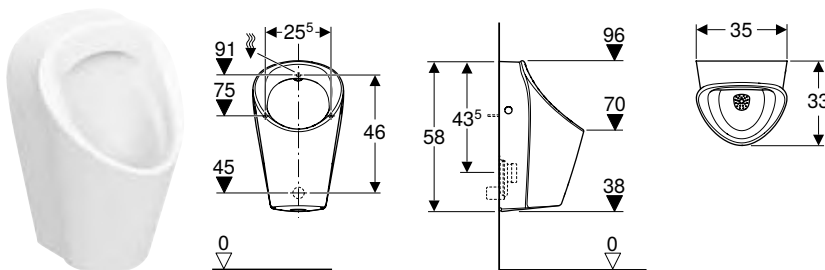

Geberit Selnova M urinal, inlet from the rear, outlet to the rear or downwards

click & scan

Application purposes

- For operating with automatic, water-saving flush
- For operation with manual or automatic flush actuation
- For concealed urinal flush controls
- For concealed urinal flush controls, hidden
- For exposed urinal flush controls, hidden

Technical data

Flush volume small, adjustment range	0.5 l
Product material	Vitreous china

Characteristics

- Rimless
- Flushing out of urinal ceramic with 0.5 l per flush guaranteed, while compliant with EN13407
- Flush guide can be replaced without removing the sanitary ceramic
- Concealed flush guide
- Hidden trap
- Wall-hung
- Hidden fastening

Scope of delivery

- Urinal ceramic
- Fastening material for urinal
- Drain strainer
- Flush guide