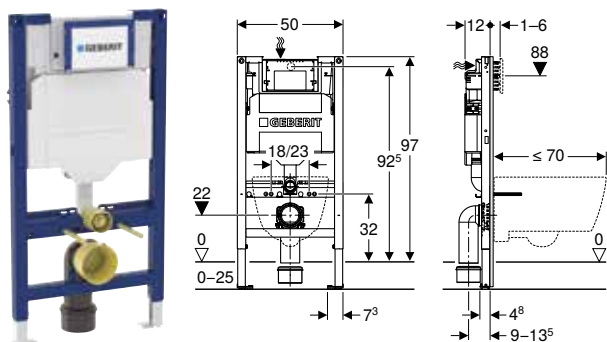

Geberit Duofix Bambini element for wall-hung WC for children, 97 cm, with Sigma concealed cistern 12 cm

Application purposes

- For metal and wood frame walls
- For Geberit Duofix system walls
- For installation in part- or room-height prewalls
- For installation in room-height partition walls
- For installation in Geberit GIS support systems for prewalls
- For floor constructions 0–25 cm
- For wall-mounted WCs for children
- For actuator plate for Bambini WC

Technical data

Flow pressure	0.1–10 bar
Flush volume, factory setting	6 l / 3 l
Flush volume large, adjustment range	4 l / 4.5 l / 6 l / 7.5 l
Flush volume small, adjustment range	2–4 l
Flow rate at 300 kPa / 3 bar	0.16 l/s
Product material	Steel
Height-adjustable	Yes

Scope of delivery

- Water supply connection R 1/2", compatible with MasterFix and MeplaFix, with integrated angle stop valve and hand wheel
- Protection box for service opening
- Connection set for WC, $\varnothing$ 90 mm
- Connection bend 90° made of PE-HD, $\varnothing$ 90 mm
- Adapter socket made of PE-HD, $\varnothing$ 90 / 110 mm
- 2 fixing brackets for studs
- Fastening and protection material

Art. no.	B [cm]	H [cm]	T [cm]
111.923.00.6	50	97	12

Can be combined with

- Geberit Sigma01 actuator plate, round, dual flush, for Bambini WC → p. 176
- Geberit Bambini wall-hung WC for children, washdown, Rimfree, for WC seat
- Geberit Bambini wall-hung WC for children, washdown, for WC seat

Accessories

- Accessory overview – Geberit Duofix elements for WCs → p. 43

- Actuator plate has to be ordered separately

Characteristics

- 2025 range
- Statically self-supporting frame, protected against corrosion with powder coating
- Frame for wall-hung WCs with connection dimensions as per EN 33 and projection up to 70 cm
- Rotating foot plates, suitable for installation in U profiles UW 50 and UW 75
- Foot plates that can be mounted in Geberit Duofix system rail without tools, without additional components
- Galvanised non-slip leg supports protected against corrosion
- Connection bend can be mounted without tools at different depths, adjustable range 45 mm
- Geberit Sigma concealed cistern 12 cm, fully insulated against condensation
- Front actuation
- Immediate post flush possible with factory setting
- Tool-free installation and maintenance work on concealed cistern
- Water supply connection on the rear or top centre
- Protection box for service opening, can be cut to length, protects against moisture and dirt