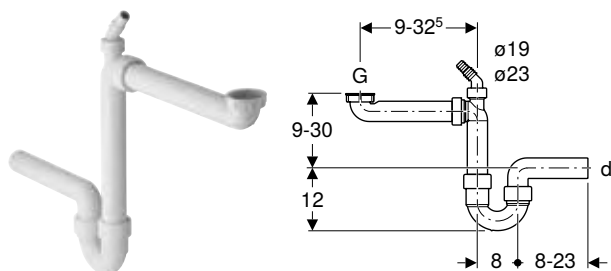

Art. no.	Colour / surface	d, \varnothing [mm]	G ["]	h [cm]
152.550.11.1	white alpine	50	1 1/2	9-19
152.556.11.1	white alpine	40	1 1/2	9-19

Geberit P-trap for kitchen sink, space-saving model, with angled hose connector, horizontal outlet