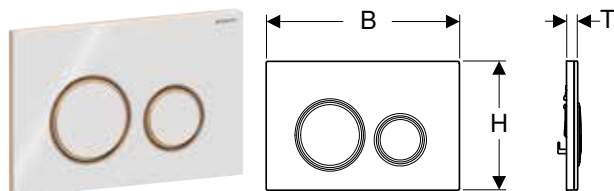

Geberit Sigma50 actuator plate, round, dual flush, metal colour red gold

click & scan

Application purposes

- For flush actuation with Sigma concealed cisterns

Technical data

Actuation force (N) max.	20 N

Characteristics

- Front actuation
- Mounting plate, easy-to-clean coated
- Sound-absorbing actuator rods, tool-free fast adjustment

Scope of delivery

- Mounting frame
- 2 distance bolts
- 2 actuator rods

Art. no.	Colour / surface	Product material	B	H	T
			[cm]	[cm]	[cm]
115.650.00.1	Base plate: red gold / brushed, easy-to-clean coated Cover plate, Button: customised Design ring/-s: red gold	Die-cast zinc	24.6	16.4	1
115.650.JM.1	Base plate: red gold / brushed, easy-to-clean coated Cover plate, Button: Mustang slate Design ring/-s: red gold	Die-cast zinc / slate (natural product)	24.6	16.4	1.4
115.650.JV.1	Base plate: red gold / brushed, easy-to-clean coated Cover plate, Button: concrete look Design ring/-s: red gold	Die-cast zinc / ceramic	24.6	16.4	1.4
115.650.JX.1	Base plate: red gold / brushed, easy-to-clean coated Cover plate, Button: black walnut Design ring/-s: red gold	Die-cast zinc / wood (natural product)	24.6	16.4	1.4
115.650.SI.1	Base plate: red gold / brushed, easy-to-clean coated Cover plate, Button: white / glossy glass Design ring/-s: red gold	Die-cast zinc / glass	24.6	16.4	1.4
115.650.SJ.1	Base plate: red gold / brushed, easy-to-clean coated Cover plate, Button: black / glossy glass Design ring/-s: red gold	Die-cast zinc / glass	24.6	16.4	1.4

Accessories

- Geberit DuoFresh module with automatic actuation, for Sigma concealed cistern 12 cm → p. 193
- Geberit DuoFresh module with manual actuation, for Sigma concealed cistern 12 cm → p. 194
- Geberit DuoFresh module with automatic actuation, for Sigma concealed cistern 8 cm → p. 194
- Geberit DuoFresh module with manual actuation, for Sigma concealed cistern 8 cm → p. 195
- Geberit extension set for Sigma, Omega and Kappa concealed cisterns → p. 206

- The colour and structure of natural products may vary
- Lead time: 6 weeks