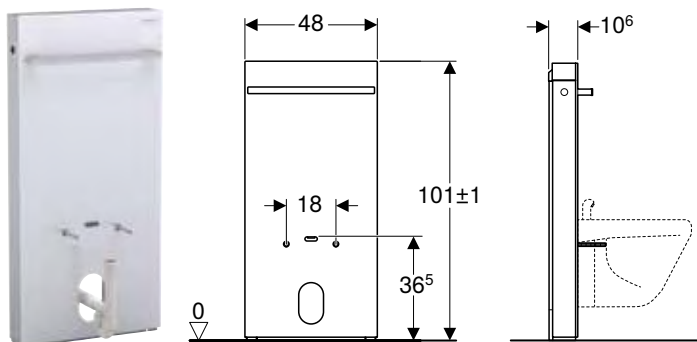

Consumables

Geberit Type 3 set of ceramic honeycomb filters

click & scan

Application purposes

- For odour neutralisation
- For Geberit AquaClean Tuma Comfort
- For Geberit AquaClean Mera
- For Geberit Monolith Plus sanitary modules

Scope of delivery

- Set of 2 pieces
- Ceramic honeycomb filter

Characteristics

- Service life of filter, 1 year

Art. no.

147.072.00.1

Sanitary modules for bidets

For wall-hung and floor-standing bidets

Geberit Monolith sanitary module for bidet, 101 cm, with towel rail

click & scan

Application purposes

- For renovations, conversions and new buildings
- For floor-standing and wall-hung bidets
- For deck-mounted taps
- For wall inlets
- For water supply connections at the bottom
- For replacing wall-hung and floor-standing bidets
- For mounting on finished floors
- For installation in front of drywalls or solid walls

Scope of delivery

- Water supply connection set with 2 elbow tap connectors 90° Rp 1/2" and G 3/8"
- P-trap
- Cover
- Base cover
- Fastening material for drywall
- Fastening material for solid wall

Characteristics

- Compensation of dimensional tolerances possible
- Fastening distance for wall-hung bidet 18 cm
- Height-adjustable up to 7 cm
- Front cladding made of glass (ESG)
- Wall inlet height 8–21 cm from finished floor
- Fastening height wall-hung bidet 35 ± 1 cm
- Side cladding made of aluminium brushed
- Bright chrome-plated towel rail
- Self-supporting
- Water supply connection on the bottom

Art. no.	Colour / surface	B [cm]	H [cm]	T [cm]
131.030.JK.5	Front: lava / glass Side cladding: black / brushed aluminium	48	101	10.6
131.030.JL.5	Front: sand grey / glass Side cladding: brushed aluminium	48	101	10.6
131.030.SI.5	Front: white / glass Side cladding: brushed aluminium	48	101	10.6
131.030.SJ.6	Front: black / glass Side cladding: black / brushed aluminium	48	101	10.6