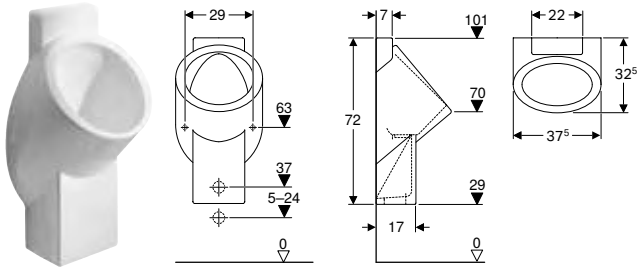

Geberit Centaurus urinal, waterless, outlet to the rear or downwards

click & scan

Application purposes

- For urinal installations with inlet from the rear and outlet to the rear or downwards
- For operating without water

Technical data

Product material	Vitreous china

Characteristics

- Wall-hung
- Rimless
- Hidden drain
- Hidden fastening

Scope of delivery

- Fastening material for urinal
- Distance washers
- Drain assembly

Art. no.	Colour / surface	B [cm]	H [cm]	T [cm]	Outlet
236400600	PO white / KeraTect	37.5	72	32.5	to the rear or downwards

PO: Phase out as of December 2025

To order additionally

- Geberit drain set for hybrid and waterless urinals

Accessories

- Geberit fastening material for urinal renovation → p. 974
- Geberit urinal division, sanitary ceramic → p. 968