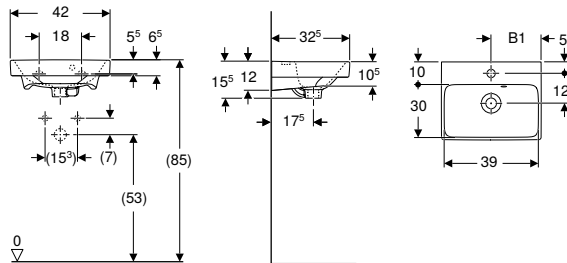

Washbasins

Handrinse basins

New

Geberit Aniara handrinse basin

click & scan

Technical data

Product material	Fine fireclay

Scope of delivery

- Handrinse basin

Characteristics

- Can be installed with a washbasin cabinet

Art. no.	Colour / surface	Tap hole	Overflow	B	B1	H	T
				[cm]	[cm]	[cm]	[cm]
510.061.00.1	white	centred	visible, symmetrical	42	21	15.5	32.5
510.061.00.5	white	without	visible, symmetrical	42		15.5	32.5

Available as of April 2026

New