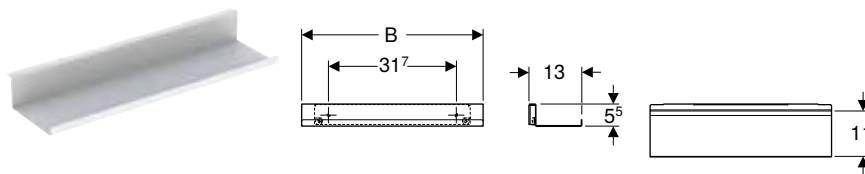

Additional furniture

Geberit wall shelf

Technical data

Product material	Steel

Scope of delivery

- Wall shelf
- Fastening material

Characteristics

- Wall-hung
- Hidden fastening

Art. no.	Colour / surface	H [cm]	T [cm]
B / width: 45 cm			
502.326.01.3	white / matt powder-coated	5.5	13
502.326.JK.1	lava / matt powder-coated	5.5	13
502.326.JL.1	sand grey / matt powder-coated	5.5	13
B / width: 67.5 cm			
502.327.01.3	white / matt powder-coated	5.5	13
502.327.JK.1	lava / matt powder-coated	5.5	13
502.327.JL.1	sand grey / matt powder-coated	5.5	13