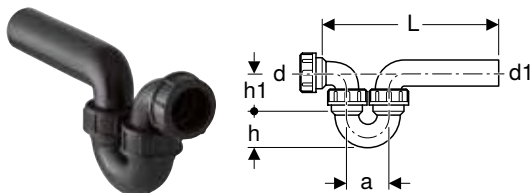

Geberit P-trap for sink, with compression joint, horizontal inlet and horizontal outlet

click & scan

Technical data

Depth of water seal (mm)	75 mm
Product material	PE-HD

Scope of delivery

- Connection bend with union nut

Art. no.	DN	d, $\varnothing$ [mm]	Discharge rate [l/s]	d1, $\varnothing$ [mm]	a [cm]	h [cm]	h1 [cm]
152.040.16.1	50 / 50	50	0.84	50	8	6.5	8
152.045.16.1	50 / 56	50	0.84	56	8	6.5	8
152.046.16.1	56 / 56	56	0.84	56	9	7	9