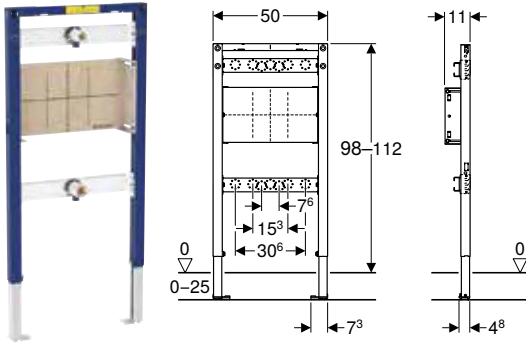

Geberit Duofix element for shower and bathtub, 98–112 cm, wall-mounted tap, concealed

click & scan

Application purposes

- For metal and wood frame walls
- For Geberit Duofix system walls
- For installation in part- or room-height prewalls
- For installation in room-height partition walls
- For floor constructions 0–25 cm
- For concealed taps

Technical data

Product material	Steel

Scope of delivery

- Elbow tap connector Rp 1/2" / R 1/2", compatible with MF
- Elbow tap connector Rp 3/4" / R 1/2", compatible with MF
- 2 sound insulation bases
- 2 insulating sleeves
- Fastening material

Characteristics

- 2025 range
- Statically self-supporting frame, protected against corrosion with powder coating
- With pull-out plate for lateral fastening above the element on metal or wood profiles or on Geberit Duofix system studs
- Alternative fastening point for wall anchors
- Rotating foot plates, suitable for installation in U profiles UW 50 and UW 75
- Foot plates that can be mounted in Geberit Duofix system rail without tools, without additional components
- Galvanised non-slip leg supports protected against corrosion
- Mounting plate adjustable in height and depth
- Mounting plate made of veneered wood, waterproof bonded
- Building material class B2 in accordance with DIN 4102-1, resp. class D-s2, d0 in accordance with EN 13501-3
- Formaldehyde release class A in accordance with EN 1084, resp. Class E 1 according to EN 13936
- Crossbar for tap adjustable in height and depth

Art. no.	B [cm]	H [cm]	T [cm]
111.780.00.2	50	98–112	11

Accessories

- Accessory overview – Geberit Duofix elements for showers and bathtubs → p. 81