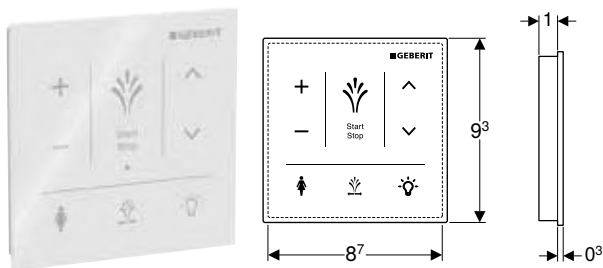

Wall-mounted control panel for Geberit AquaClean Sela

click & scan

Application purposes

- For manual, wireless operation of the shower toilet functions
- For exposed installation
- For Geberit AquaClean Sela

Technical data

Battery type	CR2032 (3 V)
Service life, supplied battery	2 years
Degree of protection	IPX4
Operating temperature	5–40 °C

Characteristics

- Capacitive user interface
- Surface made of glass
- Connection via bluetooth
- Warning when the battery is low

Scope of delivery

- 3 lithium batteries, type CR 2032
- Fastening material

Art. no.	Colour / surface	B [cm]	H [cm]
147.041.SI.1	white / glass	9.3	9.3
147.041.SJ.1	black / glass	9.3	9.3