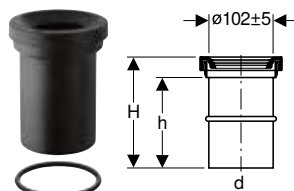

Geberit straight connector with sleeve and round cord ring

click & scan

Application purposes

- For Geberit ring seal sockets $\varnothing$ 110 mm
- For floor-standing WCs with outlet $\varnothing$ 102 mm
- For floor-standing WCs with hidden or open outlet

Scope of delivery

- Sleeve made of EPDM
- Round cord ring made of EPDM

Technical data

Product material	PE-HD

Art. no.	d, $\varnothing$ [mm]	AB [mm]	H [cm]	h [cm]
152.402.16.1	110	97–107	18	14.5