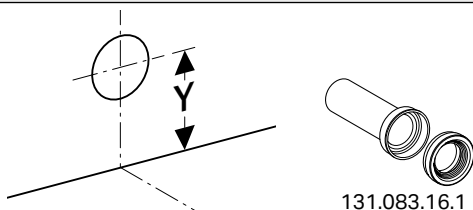

131.083.16.1

Y = 18 ± 1 cm, 131.083.16.1 to be ordered separately