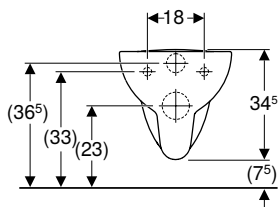

WCs

Wall-hung WCs

New

Geberit Bastia wall-hung WC, washdown, Rimfree

click & scan

Application purposes

- For concealed cisterns
- For pressure flushing valves

Characteristics

- Wall-hung
- Washdown WC
- Rimless WC ceramic appliance featuring Rimfree flush technology
- Type 1, full flush volume 6 / 5 l, in accordance with EN 997

Technical data

Product material	Vitreous china

Art. no.	Colour / surface	B [cm]	H [cm]	T [cm]
501.649.00.1	white	35.5	34.5	52

Available as of April 2026

To order additionally

- WC seat

Can be combined with

- Geberit Bastia WC seat, fastening from above → p. 787
- Geberit Bastia WC seat, fastening from below → p. 787