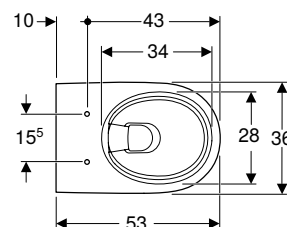

Geberit Selnova wall-hung WC, Premium, washdown, semi-shrouded, Rimfree

click & scan

Application purposes

- For concealed cisterns
- For pressure flushing valves

Technical data

Product material	Vitreous china

Characteristics

- Wall-hung
- Washdown WC
- Rimless WC ceramic appliance featuring Rimfree flush technology
- Type 1, full flush volume 6 / 5 l, in accordance with EN 997
- Flushes with 4.5 l
- Semi-shrouded

Scope of delivery

- WC ceramic appliance

Art. no.	Colour / surface	B [cm]	H [cm]	T [cm]
501.545.01.1	white	36	33	53

To order additionally

- WC seat

Can be combined with

- Geberit Selnova WC seat, fastening from above → p. 752
- Geberit AquaClean Tuma Comfort WC enhancement solution → p. 876
- Geberit AquaClean Tuma Classic WC enhancement solution → p. 878