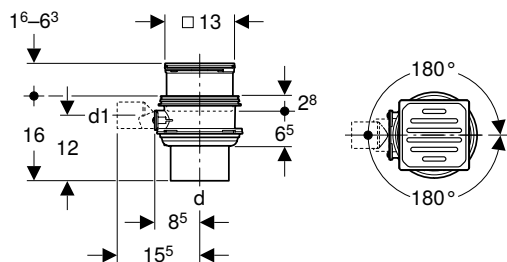

Geberit Varino floor drain, vertical, d110

click & scan

Application purposes

- For connecting sanitary appliances
- For use inside buildings
- For use as floor drain with vertical outlet

Characteristics

- Quality-monitored in accordance with EN 1253-3
- Inlet rotatable by 360°
- Inlet closed
- Inlet for connecting one sanitary appliance
- Height-adjustable with extension piece
- Trap insert can be removed without tools
- Shockproof
- Resistant to chemicals
- Load-bearing capacity, class K 3 (3 kN)