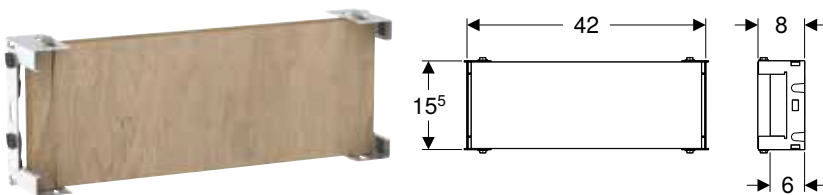

Geberit GIS mounting plate, universal, 15.5 x 42 cm, concealed installation

click & scan

Application purposes

- For installation in Geberit GIS support systems for prewalls, partition walls or freestanding walls
- For concealed taps
- For use in combination with mirror cabinets

Characteristics

- Infinitely variable height adjustment in Geberit GIS structure
- Mounting plate adjustable in height and depth
- Mounting plate made of veneered wood, waterproof bonded
- Building material class B2 in accordance with DIN 4102-1, resp. class D-s2, d0 in accordance with EN 13501-3
- Formaldehyde release class A in accordance with EN 1084, resp. Class E 1 according to EN 13936
- Crossbar, zinc-plated
- Crossbar with four quick-action fasteners

Art. no.	B [cm]	H [cm]	T [cm]
461.197.00.1	42	15.5	8