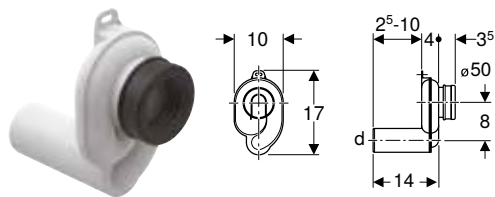

Drain assemblies for urinals

Urinal traps

Geberit urinal trap, horizontal outlet

click & scan

Application purposes

- For urinals with outlet to the rear
- For urinals with flush volume 1–4 l

Technical data

Depth of water seal (mm)	50 mm
Product material	Plastic

Characteristics

- Horizontal outlet

Scope of delivery

- Sleeve made of EPDM

Art. no.	Colour / surface	d, ø [mm]
152.950.11.1	white alpine	50