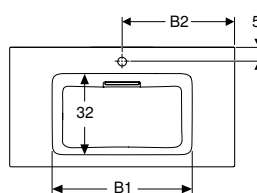

Vanity basins

Mix & Match

Geberit ONE vanity basin CleanDrain

click & scan

Application purposes

- For mounting on washbasin cabinets

Technical data

Product material	Fine fireclay

Characteristics

- Horizontal outlet
- Slim rim
- Hidden overflow function
- Actuation using tie rod
- With integrated hair trap
- Hygienic with optimum flow behaviour

Scope of delivery

- Vanity basin
- Drain cover with comb insert, magnetic fixing
- Geberit washbasin connector and trap, space-saving model

Art. no.	Colour / surface	Mix & Tap hole Match	Overflow	B1 [cm]	B2 [cm]	Cabinet width [cm]	H [cm]	T [cm]	Shelf space
B / width: 60 cm									
505.002.00.1	Washbasin: white / KeraTect Cover: white / glossy	Yes centred	without	49	30	60	13	48	on both sides
505.001.00.1	Washbasin: white / KeraTect Cover: white / glossy	Yes without	without	49		60	13	48	on both sides
B / width: 75 cm									
505.004.00.1	Washbasin: white / KeraTect Cover: white / glossy	Yes centred	without	55.5	37	75	13	48	on both sides
505.003.00.1	Washbasin: white / KeraTect Cover: white / glossy	Yes without	without	55.5		75	13	48	on both sides
B / width: 90 cm									
505.006.00.1	Washbasin: white / KeraTect Cover: white / glossy	Yes centred	without	55.5	45	90	13	48	on both sides
505.005.00.1	Washbasin: white / KeraTect Cover: white / glossy	Yes without	without	55.5		90	13	48	on both sides
B / width: 105 cm									
505.015.00.1	Washbasin: white / KeraTect Cover: white / glossy	No centred	without	55.5	52	105	13	48	on both sides
505.014.00.1	Washbasin: white / KeraTect Cover: white / glossy	No without	without	55.5		105	13	48	on both sides
B / width: 119 cm									
505.017.00.1	Washbasin: white / KeraTect Cover: white / glossy	Yes centred	without	55.5	59.5	120	13	48	on both sides
505.016.00.1	Washbasin: white / KeraTect Cover: white / glossy	Yes without	without	55.5		120	13	48	on both sides

Can be combined with

- Geberit iCon cabinet for washbasin, with one drawer → p. 614
- Geberit iCon cabinet for washbasin, with two drawers → p. 616
- Geberit ONE cabinet for washbasin, with two drawers → p. 486
- Geberit ONE cabinet for washbasin, with one drawer → p. 484
- Geberit Acanto cabinet for washbasin, with one drawer and one internal drawer → p. 564

Accessories

- Geberit ONE drain cover with comb insert, magnetic fixing → p. 478

- Mix & Match: Articles of the same width can be freely combined in the Geberit ONE, Acanto and iCon series