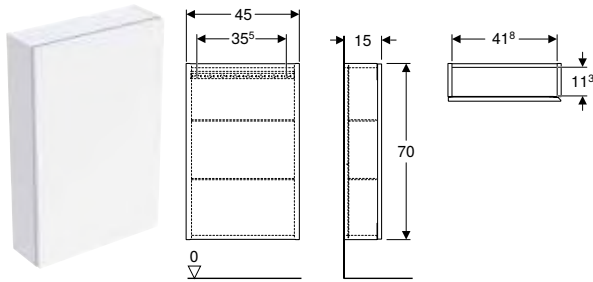

Geberit high-level cabinet, rectangular, with one door

click & scan

Application purposes

- For Geberit ONE, Acanto and iCon series

Technical data

Product material	High-compressed three-layer chipboard

Scope of delivery

- High-level cabinet
- 2 glass shelves
- Fastening material

Characteristics

- FSC™ C134279 certified
- Wall-hung
- With one door
- Door with soft closing
- Opening with recessed handle or push-to-open mechanism
- With two adjustable glass shelves
- Hinge side left or right
- Moisture-resistant
- Delivered preassembled

Art. no.	Colour / surface	H [cm]	T [cm]
B / width: 45 cm			
502.318.01.1	Body, Front: white / high-gloss coated	70	15
502.318.01.2	Body: white / high-gloss coated Front: white / glossy glass	70	15
502.318.01.3 *	Body, Front: white / matt coated	70	15
502.318.JH.1	Body, Front: oak / wood-textured melamine	70	15
502.318.JK.1	Body, Front: lava / matt coated	70	15
502.318.JK.2	Body: lava / matt coated Front: lava / glossy glass	70	15
502.318.JL.1 *	Body, Front: sand grey / high-gloss coated	70	15
502.318.JR.1 *	Body, Front: hickory / wood-textured melamine	70	15

* Order-based production