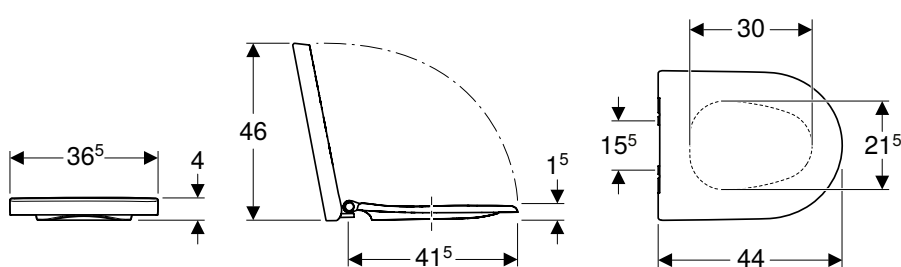

WC seats

Geberit Eternity WC seat

click & scan

Technical data

Product material	Duroplast
Fastening distance	15.5 cm

Characteristics

- Overlapping WC lid

Art. no.	Colour / surface	B [cm]	H [cm]	T [cm]	Soft-closing mechanism
171.006.01.2	white / glossy	36.5	4	44	yes

Can be combined with

- Geberit Eternity floor-standing WC for close-coupled exposed cistern, washdown, shrouded → p. 1042