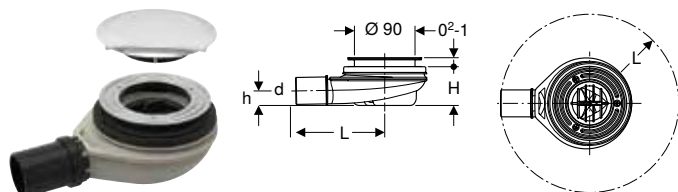

Geberit shower drain d90, with drain cover, depth of water seal 30 mm, outlet made of PE

click & scan

Application purposes

- For shower trays with valve hole $\varnothing$ 90 mm
- For shower trays without overflow
- For use as floor drain with horizontal outlet

Technical data

Depth of water seal (mm)	30 mm

Characteristics

- Deviating from the requirements from EN 274, the depth of water seal is just 30 mm
- Dip tube can be dismantled
- Removable trap cup

Scope of delivery

- Drain cover
- Trap
- Comb insert
- Fastening material

Art. no.	Colour / surface	DN	Straight connector	d, $\varnothing$ [mm]	L [cm]	H [cm]	h [cm]
150.583.21.1	chrome / Glossy	40	PE-HD	40	16.3	5.8	2.2