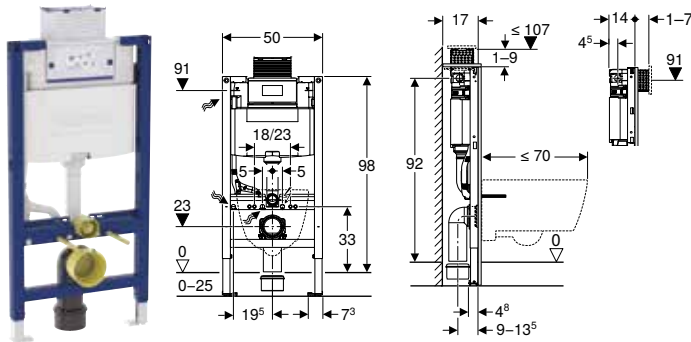

Art. no.	B [cm]	H [cm]	T [cm]
111.003.00.2	50	82	14

Accessories

- Accessory overview – Geberit Duofix elements for WCs → p. 43

- Actuator plate has to be ordered separately

Geberit Duofix element for wall-hung WC, 98 cm, with Omega concealed cistern 12 cm