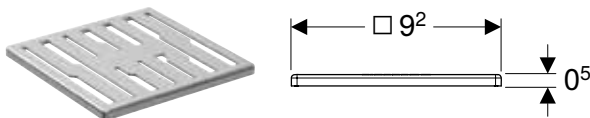

Geberit Piano design grating 10 x 10 cm

click & scan

Technical data

Product material	Stainless steel

Characteristics

- Load-bearing capacity, class H 1.5 (1.5 kN)

Art. no.	Nominal width [cm]	L [cm]	B [cm]	H [cm]
388.117.00.1	10	9.2	9.2	0.5