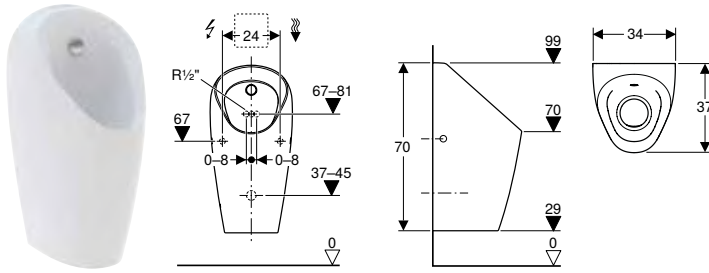

Urinals

Urinals, flush operation, rimless
For exposed or concealed urinal flush control

Geberit Selva urinal for concealed flush control

click & scan

Application purposes

- For operating with automatic, water-saving flush
- For connecting to concealed urinal flush controls
- For Geberit installation elements for urinals for spray head
- For installation sets for urinal flush control, for Preda and Selva urinals

Technical data

Flush volume small, adjustment range	0.5 l
Product material	Vitreous china

Characteristics

- Wall-hung
- Rimless
- Spray head can be replaced from front, without removing ceramic appliance
- Trap can be replaced from top, without removing ceramic appliance
- Trap adapter can be height-adjusted without tools
- Drainage system can be cleaned without removing ceramic appliance
- Flushing out of urinal ceramic with 0.5 l per flush guaranteed, while compliant with EN13407
- Waterless operation possible

Scope of delivery

- Fastening material
- Urinal trap with suction function
- Drain strainer
- Drain assembly
- Check valve
- Elbow tap connector 90° R 1/2"

Art. no.	Colour / surface	B [cm]	H [cm]	T [cm]	Outlet
116.080.00.1	white	34	70	37	to the rear

Can be combined with

- Geberit Duofix element for urinal, 112–130 cm, universal, for spray head
- Geberit installation set for urinal flush controls with 1/2" connection
- Geberit GIS element for urinal, 114 cm, universal, for spray head
- Geberit Kombifix element for urinal, 109–127 cm, universal, for spray head

Accessories

- Geberit cover plate made of stainless steel, for urinal flush control
- Geberit hybrid trap adapter for Preda, Selva and Tamina urinals → p. 970
- Geberit hybrid trap for urinals → p. 969
- Geberit wall fixing, complete, for drywall construction → p. 973