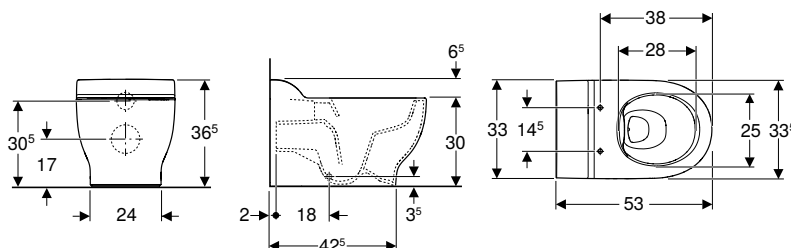

Can be combined with

- Geberit Bambini WC seat for children → p. 854
- Geberit Duofix Bambini element for wall-hung WC for children, 97 cm, with Sigma concealed cistern 12 cm

Accessories

- Accessory overview – Geberit Bambini wall-hung and floor-standing WCs with flush rim → p. 849

Floor-standing WCs

Geberit Bambini floor-standing WC for children, washdown, Rimfree, for WC seat

Application purposes

- For children
- For childcare
- For concealed cisterns

Technical data

Product material	Vitreous china

Characteristics

- Floor-standing
- Back-to-wall
- Washdown WC
- Rimless WC ceramic appliance featuring Rimfree flush technology
- Type 1, full flush volume 6 / 5 / 4 l, in accordance with EN 997
- Horizontal outlet
- Shrouded
- Hidden fastening
- Height of upper edge of sanitary ceramic: 30 cm

Scope of delivery

- WC ceramic appliance
- Fastening material

Art. no.	Colour / surface	B [cm]	H [cm]	T [cm]
502.966.00.1	white	33.5	36.5	53

To order additionally

- WC seat or WC seat ring

Can be combined with

- Geberit Bambini WC seat for children, EasyMount hinges → p. 853
- Geberit Bambini WC seat ring for children, with grips → p. 854
- Geberit Sigma01 actuator plate, round, dual flush, for Bambini WC

Accessories

- Accessory overview – Geberit Bambini wall-hung and floor-standing WCs, Rimfree → p. 848