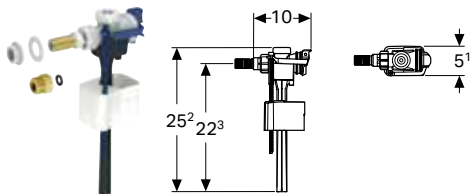

Geberit Type 333 fill valve, lateral water supply connection, 3/8" and 1/2", nipple made of brass

[click & scan](#)

Application purposes

- For installation in exposed cisterns with lateral water supply connection
- For greywater and rainwater with pH value 5.5–9.5, if a filter system is used
- For ceramic cisterns
- For potable water
- For water supply connections 3/8"
- For water supply connections 1/2"

Characteristics

- Adjustable filling height
- Water supply connection on the left/right
- Threaded nipple made of brass
- Components in contact with drinking water lead-free

Scope of delivery

- Adapter made of brass, G 3/8" / G 1/2"

Technical data

Flow pressure	0.1–10 bar
Storage temperature	≤ 40 °C

Art. no.	B [cm]	H [cm]	T [cm]
136.724.00.3	5.1	25.2	10