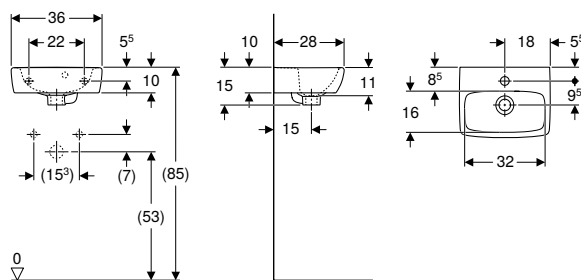

Washbasins

Handrinse basins

Geberit Selnova Square handrinse basin with asymmetrical overflow

click & scan

Technical data

Product material	Vitreous china

Scope of delivery

- Handrinse basin

Characteristics

- Asymmetrical overflow
- Can be combined with full pedestal

Art. no.	Colour / surface	Tap hole	Overflow	H [cm]	T [cm]

B / width: 36 cm

500.316.01.1	white	centred	visible, asymmetrical	15	28

Can be combined with

- Geberit Selnova Square cabinet for handrinse basin, with one door → p. 708
- Geberit Selnova Square full pedestal → p. 703

Accessories

- Geberit dip tube trap for washbasin, horizontal outlet
- Geberit fastening material for handrinse basin → p. 1035