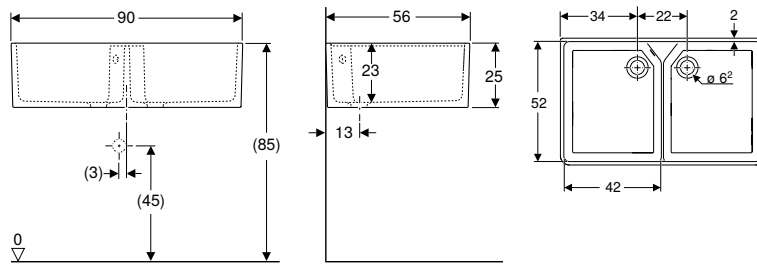

Geberit Publica utility sink with two bowls and overflows

click & scan

Application purposes

- For mounting on mounting brackets
- For mounting on washtops
- For pouring out waste water
- For cleaning very dirty objects
- For industry and commerce
- For schools and other educational facilities
- For private areas

Characteristics

- With two bowls
- With overflow

Scope of delivery

- Utility sink
- Drain assembly
- Overflow assembly

Technical data

Product material	Fireclay

Art. no.	Colour / surface	Overflow	B [cm]	H [cm]	T [cm]
350490000	white	visible, symmetrical	90	25	56