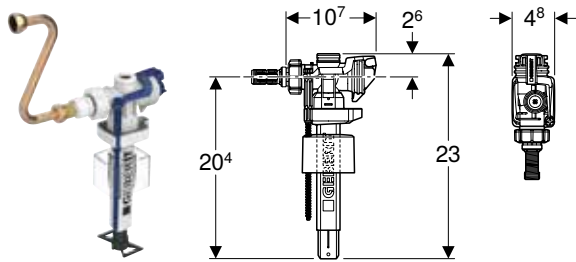

Fill valves

Fill valves for exposed cisterns

Geberit Type 383 fill valve, lateral water supply connection, 3/8", nipple made of brass, with copper pipe

click & scan

Application purposes

- For installation in exposed cisterns with lateral water supply connection
- For Geberit concealed cisterns
- For greywater and rainwater with pH value 5.5–9.5, if a filter system is used
- For potable water
- For water supply connections 3/8"

Characteristics

- Adjustable filling height
- Threaded nipple made of brass
- Water supply connection on the left/right
- Low-noise in accordance with tap group I (DIN 4109)
- Components in contact with drinking water lead-free

Technical data

Flow pressure	0.1–10 bar
Storage temperature	≤ 40 °C
Flow rate at 50 kPa / 0.5 bar	0.06 l/s
Flow rate at 300 kPa / 3 bar	0.16 l/s

Scope of delivery

- Filter for nipple / reinforced braided hose types 350 and 380 filling valves
- Cone screw fitting
- Copper pipe, bent

Art. no.	B [cm]	H [cm]	T [cm]
246.191.00.5	4.8	23	10.7