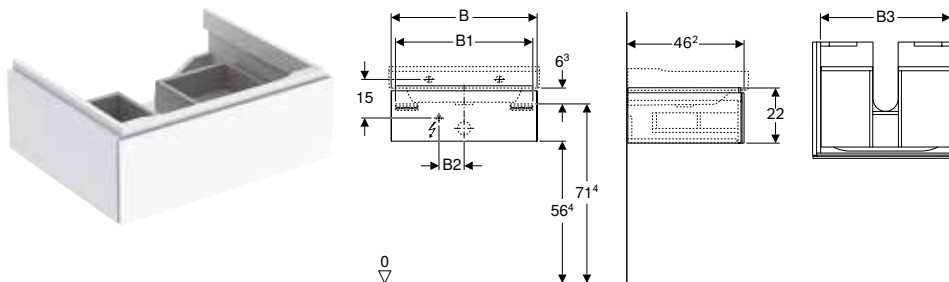

Geberit Xeno² cabinet for washbasin, with one drawer

click & scan

Technical data

Degree of protection	IP21
Nominal voltage	230 V AC
Mains frequency	50 Hz
Operating voltage	12 V DC
Product material	High-compressed three-layer chipboard
Drawer load max.	20 kg
Light source energy efficiency class	F
Light colour	3000 K

Scope of delivery

- Fastening material

Characteristics

- FSC™ C134279 certified
- Wall-hung
- With one drawer
- Opening with push-to-open mechanism
- Drawer with antislip mat
- Drawer with LED light
- Moisture-resistant
- Delivered preassembled