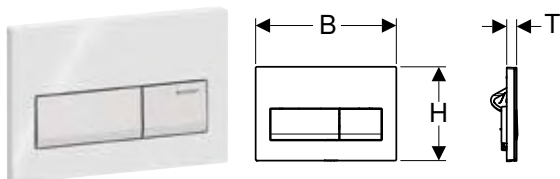

Geberit Alpha50 actuator plate, square, dual flush

click & scan

Application purposes

- For flush actuation with Alpha concealed cisterns

Technical data

Actuation force (N) max.	20 N
--------------------------	------