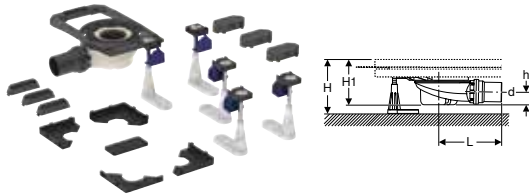

New

Geberit Duofix shower drain with five long feet, integrated for CleanFloor30 shower surface, depth of water seal 50 mm

Application purposes

- For drainage of Geberit CleanFloor30 shower surfaces, integrated
- For floor constructions up to upper edge of the finished floor 13.5–25 cm
- For fastening to Geberit Duofix installation frames for shower surfaces
- For use as floor drain with horizontal outlet

Characteristics

- Quality-monitored in accordance with EN 274-3
- Removable trap cup
- Threaded rods can be shortened

Scope of delivery

- Shower drain $\varnothing$ 90 mm
- Straight connector made of PE-HD
- Feet for installation frame
- 12 Gummiauflagen
- Holder for shower drain
- Assembly clamp
- Fastening screw

Art. no.	DN	d, $\varnothing$ [mm]	H [cm]	H1 [cm]	h [cm]
551.565.00.1	50	50	13.5–25	11.8	3.3

Available as of April 2026

To order additionally

- Geberit CleanFloor30 integrated shower surface, with sealing fleece
- Geberit Duofix installation frame for shower surfaces