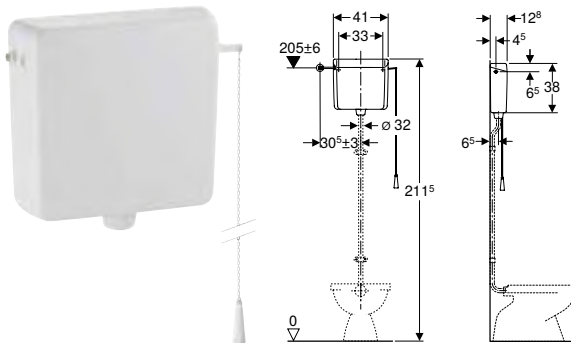

Art. no.	Colour / surface	B [cm]	H [cm]	T [cm]
136.535.11.1	white alpine	40	44	14

High-level

Geberit AP123 exposed cistern, single flush, with pull chain

click & scan

Application purposes

- For high-level installation
- For mechanical remote flush actuation