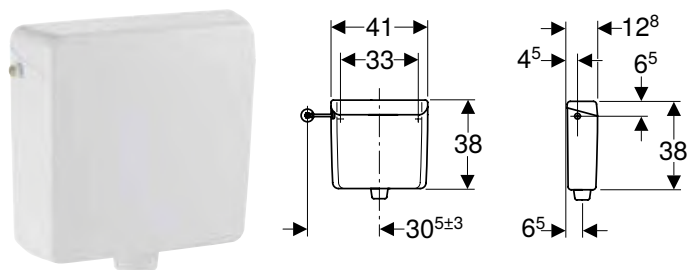

Geberit AP123 exposed cistern, stop-and-go flush, for remote flush actuation

click & scan

Application purposes

- For low level installation
- For bathroom furniture or for installation behind the wall
- For thin walls of max. 70 mm thickness in combination with floor-standing WCs
- For flush actuations with pneumatic remote flush actuation

Technical data

Flush volume, factory setting	9 l
Flush volume, adjustment range	6 l / 9 l
Product material	ABS

Characteristics

- Low-noise
- Single flush
- Can be converted to pneumatic single flush or dual flush actuation
- Insulated against condensation
- Cistern lid without actuator button
- Flush pipe connection, pluggable
- Water supply connection on the left/right
- Water supply connection 3/8"

Scope of delivery

- Fastening material

Art. no.	Colour / surface	B [cm]	H [cm]	T [cm]
123.135.11.1	white alpine	41	38	12.5

To order additionally

- Water supply connection set
- Pneumatic actuator
- Pneumatic flushing device
- Flush bend 90° made of PE-HD, $\varnothing$ 50 / 44 mm, 38 x 5.2 cm
- Flush bend extension, $\varnothing$ 45 mm