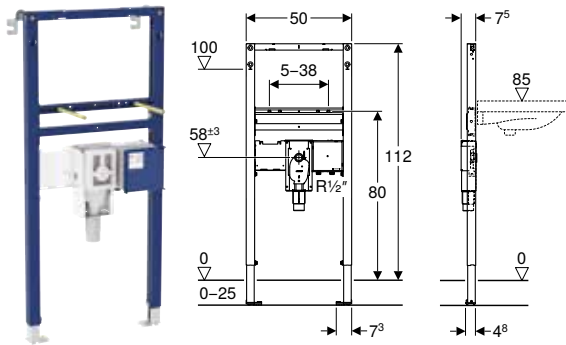

Geberit Duofix element for washbasin, 112 cm, electronic deck-mounted tap with concealed function box, with concealed trap

click & scan

Application purposes

- For metal and wood frame walls
- For masonry walls
- For Geberit Duofix system walls
- For installation in part- or room-height prewalls
- For installation in room-height partition walls
- Suitable for barrier-free construction
- For floor constructions 0–25 cm
- For installation of washbasins
- For Piave and Brenta washbasin taps, deck-mounted, with concealed function box

Scope of delivery

- 2 wall anchors
- Protection box
- Protection box with cover, for concealed housing
- Fastening material

Characteristics

- 2025 range
- Statically self-supporting frame, protected against corrosion with powder coating
- With pull-out plate for lateral fastening above the element on metal or wood profiles or on Geberit Duofix system studs
- Alternative fastening point for wall anchors
- Rotating foot plates, suitable for installation in U profiles UW 50 and UW 75
- Foot plates that can be mounted in Geberit Duofix system rail without tools, without additional components
- Galvanised non-slip leg supports protected against corrosion
- Fastening distance for washbasin 5–38 cm
- Threaded rods adjustable in depth with 18 or 28 cm fastening distance
- Concealed trap with optimum flow guidance and high self-cleaning effect
- Concealed trap can be height-adjusted ± 3 cm during final installation
- In-wall cabinet with straight connector made of PP, $\varnothing 50$ mm
- Water supply connection compatible with MasterFix and MeplaFix
- Water supply connection on the bottom of concealed housing
- Fastening for connection bend, height-adjustable and sound-absorbing
- Concealed housing for Geberit washbasin tap, deck-mounted, for concealed function box, premounted
- Shut-off unit integrated in the concealed housing

Art. no.	B [cm]	H [cm]	T [cm]
111.563.00.2	50	112	7.5

Can be combined with

- Geberit Piave washbasin tap, deck-mounted, mains operation, for concealed function box → p. 323
- Geberit Brenta washbasin tap, deck-mounted, mains operation, for concealed function box → p. 325
- Geberit Piave washbasin tap, deck-mounted, battery operation, for concealed function box → p. 330
- Geberit Brenta washbasin tap, deck-mounted, battery operation, for concealed function box → p. 332
- Geberit Piave washbasin tap, deck-mounted, generator operation, for concealed function box → p. 337
- Geberit Brenta washbasin tap, deck-mounted, generator operation, for concealed function box → p. 339

Accessories

- Accessory overview – Geberit Duofix elements for washbasins → p. 55