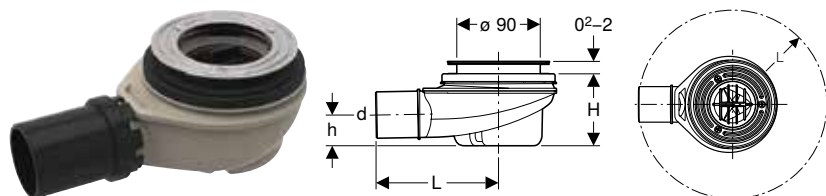

Art. no.	Colour / surface	DN	d, ø [mm]	H [cm]
150.592.21.1	chrome / Glossy	50	50	8.5

To order additionally

- Trap

Without drain covers

Geberit shower drain d90, depth of water seal 50 mm, outlet made of PE

click & scan

Application purposes

- For shower trays with valve hole ø 90 mm
- For shower trays without overflow
- For use as floor drain with horizontal outlet

Characteristics

- Quality-monitored in accordance with EN 274-3
- Dip tube can be dismantled
- Removable trap cup

Technical data

Depth of water seal (mm)	50 mm

Scope of delivery

- Trap
- Fastening material

Art. no.	DN	Straight connector	d, ø [mm]	L [cm]	H [cm]	h [cm]
150.550.00.1	50	PE-HD	50	16.3	7.8	3.3
150.552.00.1	40	PE-HD	40	16.3	7.8	3.3

To order additionally

- Ablaufdeckel ø 90 mm

Can be combined with

- Geberit Split drain cover, d90, for shower drain, 30/50 mm water seal depth → p. 423
- Geberit drain cover d90, for shower drain, depth of water seal 30 / 50 mm → p. 422