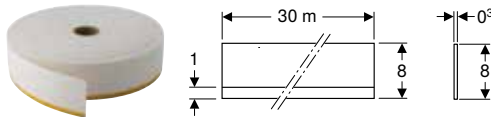

Characteristics

- 2025 range
- Zinc-plated
- Corrosion-resistant
- Inherently stable

Art. no.	B [cm]	H [cm]	T [cm]
111.979.00.1	300	3.4	5

Accessories

- Geberit set of wood screws with dowels → p. 41

Geberit Duofix sound insulation tape