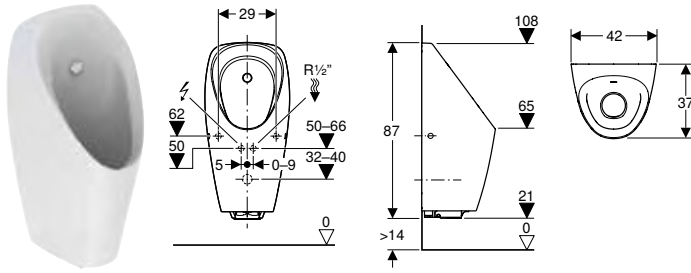

Urinals

Urinals, flush operation, rimless
For integrated urinal flush control

Geberit Tamina urinal for integrated control

Application purposes

- For waterless operation, can be refitted to operation with flush
- For Geberit installation elements for urinals with or for integrated flush control
- For covering existing connections in renovations

Technical data

Degree of protection	IP45
Flush volume small, adjustment range	0.5 l
Product material	Vitreous china

Scope of delivery

- Fastening material
- Hybrid trap
- Urinal trap with suction function
- Drain strainer
- Drain assembly
- Inlet set
- Water pressure reducing valve

Characteristics

- Without urinal flush control
- Retrofitting to flush operation possible by adding a urinal flush control
- Rimless
- Wall-hung
- Urinal flush control can be mounted from front without removing ceramic appliance
- Trap can be replaced from top, without removing ceramic appliance
- Trap adapter can be height-adjusted without tools
- Drainage system can be cleaned without removing ceramic appliance
- Flushing out of urinal ceramic with 0.5 l per flush guaranteed, while compliant with EN13407

Art. no.	Colour / surface	B [cm]	H [cm]	T [cm]	Outlet
116.147.00.1	white	42	87	37	to the rear

Can be combined with

- Geberit Duofix element for urinal, 112–130 cm, universal, for exposed flushing valve
- Geberit GIS element for urinal, 114 cm, universal, for exposed flushing valve
- Geberit Kombifix element for urinal, 109–127 cm, universal, for exposed flushing valve

Accessories

- Geberit urinal flush control for Preda, Selva and Tamina urinals, mains operation
- Geberit urinal flush control for Preda, Selva and Tamina urinals, battery operation
- Geberit urinal flush control for Preda, Selva and Tamina urinals, self-sustaining power supply
- Geberit drain strainer for trap adapter d140 → p. 971

- For flushed operation the Geberit urinal flush control for urinals Preda, Selva and Tamina has to be ordered additionally
- Pre-install circular pipe if retrofitting to flush operation is to take place later. Avoid dead-end pipes.
- For installing and removing the urinal flush control without removing the ceramic appliance, the urinal rim height must be at least 58 cm above finished floor