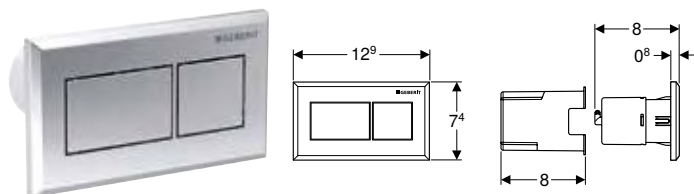

Geberit remote pneumatic flush actuation, for dual flush, for Sigma concealed cistern 8 cm, concealed actuator

Application purposes

- For pneumatic remote flush actuation of Geberit concealed cisterns
- For Sigma concealed cisterns 8 cm
- For Alpha concealed cisterns 8 cm
- For releasing a dual flush
- For solid and drywall construction
- For concealed installation

Characteristics

- Can be combined with Geberit actuator plates for single flush and stop-and-go flush or Geberit cover plate
- Square design

Scope of delivery

- Actuator
- Pneumatic flushing device
- Pneumatic hose, length 2 m
- Conduit pipe, length 1.7 m
- Fastening material

Technical data

Actuation force (N) max.	22 N

Art. no.	Colour / surface	Product material
116.053.GH.1	Plate, Button: chrome / brushed, easy-to-clean coated	Die-cast zinc
116.053.KA.1	Plate: chrome / glossy Button: chrome / brushed	Plastic
116.053.KT.1	Plate: white alpine / glossy Button: chrome / brushed	Plastic
116.053.KV.1	Plate: jet black / glossy Button: chrome / brushed	Plastic