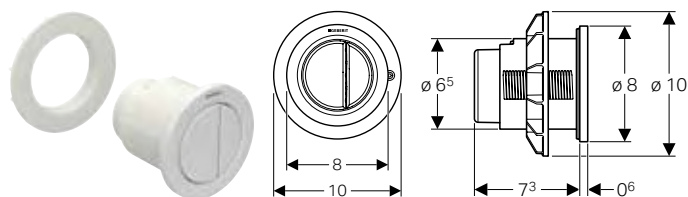

Geberit Type 01 remote flush actuation, round, pneumatic, dual flush, furniture actuator

click & scan

Application purposes

- For pneumatic remote flush actuation of Geberit exposed and concealed cisterns
- For pneumatic remote control flush actuation of Geberit low-height concealed cisterns
- For releasing a dual flush
- For bathroom furniture
- For Sigma concealed cisterns 12 cm
- For Omega concealed cisterns 12 cm
- For AP123 exposed cisterns

Characteristics

- Round design
- Can be combined with Geberit actuator plates for single flush, dual flush and stop-and-go flush or Geberit cover plate

Scope of delivery

- Actuator
- Pneumatic flushing device
- Pneumatic hose, length 2 m
- Fastening material

Technical data

Actuation force (N) max.	25 N

Art. no.	Colour / surface	Product material
116.050.11.1	white	Plastic
116.050.21.1	chrome / glossy	Plastic
116.050.JQ.1	chrome / matt, easy-to-clean coated	Plastic