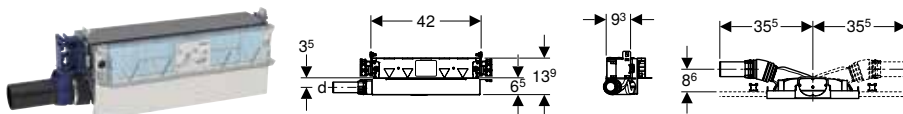

Geberit GIS element for shower, with CleanWall wall drain, for screed height at inlet 65–90 mm

click & scan

Application purposes

- For installation in Geberit GIS support systems for prewalls, partition walls or freestanding walls
- For drainage of floor-even showers
- For composite seals
- For screed height ≥ 65 mm at inlet

Technical data

Depth of water seal (mm)	30 mm

Characteristics

- Infinitely variable height adjustment in Geberit GIS structure
- Adjustable inlet height of trap
- Panelling thickness 10–40 mm
- Suitable for tile structures on floor 2–26 mm
- Suitable for tile structures on wall 2–35 mm
- Adjustable sealing level for tension-free sealing connection
- Lateral drainage connection
- Premounted sealing fleece
- Sealing fleece, 10 cm circumferential, for connecting sealing systems

Scope of delivery

- Straight connector made of PE-HD, $\varnothing$ 40 mm
- Protection box cover with integrated outlet sheet
- Fastening material

Art. no.	DN	d, $\varnothing$ [mm]	Discharge rate [l/s]	B [cm]	H [cm]	T [cm]
461.736.00.1	40	40	0.4	42	13.9	9.3