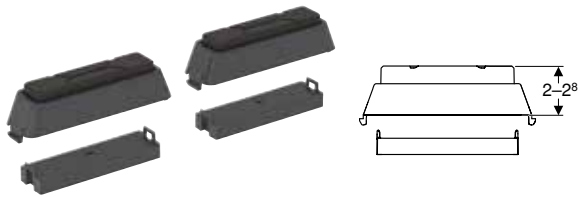

Set of rubber pads for Geberit Duofix installation frame for shower surface

click & scan

Art. no.	H [cm]
551.585.00.1	2-2.8

Available as of April 2026