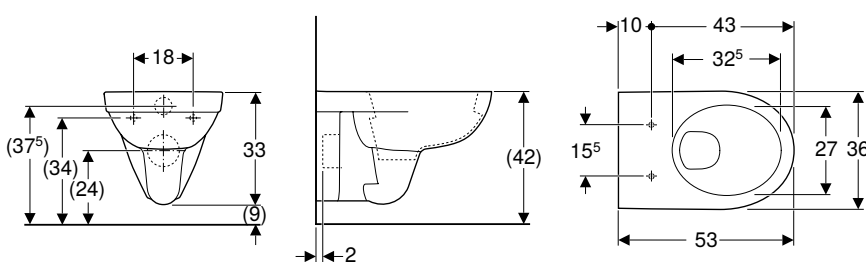

Geberit Selnova wall-hung WC, washdown

click & scan

Application purposes

- For concealed cisterns
- For pressure flushing valves

Technical data

Product material	Vitreous china

Characteristics

- Wall-hung
- Washdown WC
- With flush rim
- Type 1, full flush volume 6 / 4 l, in accordance with EN 997
- Type 2 in accordance with EN 997
- 4 l flush

Scope of delivery

- WC ceramic appliance

Art. no.	Colour / surface	B [cm]	H [cm]	T [cm]
500.260.01.1	white	36	33	53

To order additionally

- WC seat

Can be combined with

- Geberit Selnova WC seat with hinges made of plastic, fastening from below → p. 751
- Geberit Selnova WC seat, fastening from above → p. 752
- Geberit Selnova WC seat, fastening from below → p. 752
- Geberit AquaClean Tuma Comfort WC enhancement solution → p. 876
- Geberit AquaClean Tuma Classic WC enhancement solution → p. 878