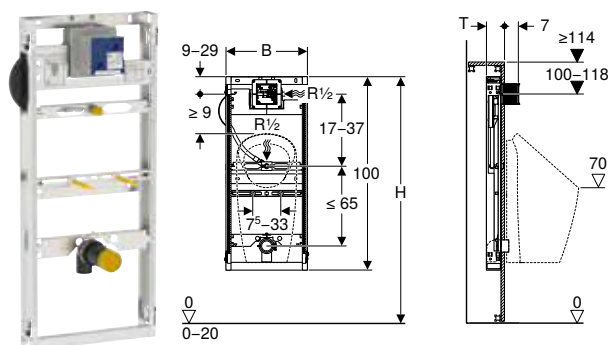

Geberit GIS element for urinal, 114 cm, universal, for spray head

Application purposes

- For installation in Geberit GIS support systems for prewalls, partition walls or freestanding walls
- For Preda urinals
- For Selva urinals
- For Tamina urinals
- For Narva urinals
- For floor constructions 0–20 cm

Technical data

Flow pressure	1–8 bar
Water test pressure max.	16 bar
Test pressure air / inert gas max.	3 bar
Flow rate at 100 kPa / 1 bar without flow limiter	0.3 l/s
Flow rate at 100 kPa / 1 bar with flow limiter	0.24 l/s

Characteristics

- Frame, zinc-plated
- Frame with four quick-action fasteners
- Infinitely variable height adjustment in Geberit GIS structure
- Connection positions for Preda urinal prepared
- Water supply connection compatible with MasterFix and MeplaFix
- Elbow connector can be mounted without tools
- Premounted stop valve with throttle
- Flush hose can be bent
- Flush hose with guide to prevent standing water
- Fastening for connection bend, height-adjustable and sound-absorbing
- Urinal fasteners M8 width- and height-adjustable
- Crossbars with centring marks, adjustable without tools
- Markings for connection positions of Preda and Selva urinals

Scope of delivery

- Elbow tap connector R 1/2"
- Protection box with cover
- Protection plug
- Connection bend made of PE-HD, $\varnothing$ 63 / 50 mm
- Protective cap
- Seal $\varnothing$ 57 / 50 mm
- Urinal trap $\varnothing$ 50 mm, with seal on urinal
- 2 threaded rods M8
- Fastening material

Art. no.	B [cm]	H [cm]	T [cm]
461.606.00.1	42	109–127	10

Can be combined with