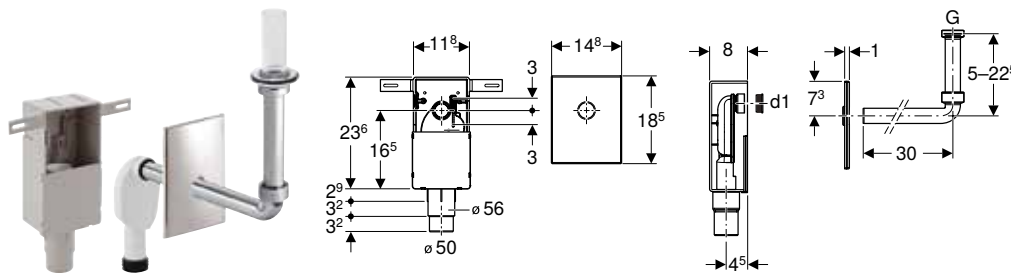

Waste fittings and traps for washplaces and kitchen sinks

Drain assemblies for washbasins
Washbasin connectors

Geberit concealed trap for washbasin, with in-wall cabinet, ready-to-fit set, screen valve and overflow pipe, horizontal outlet

click & scan

Application purposes

- For healthcare facilities
- For covered installation
- For solid construction
- Suitable for barrier-free construction
- For concealed installation

Technical data

Depth of water seal (mm)	50 mm
Product material	Plastic

Characteristics

- Quality-monitored in accordance with EN 274-3
- Concealed trap can be height-adjusted ± 3 cm during final installation

Scope of delivery

- Connection bend, $\varnothing 32$ mm
- Cover plate
- In-wall cabinet
- Concealed trap
- Protection box
- Valve screen
- Overflow pipe for Renova Comfort washbasin
- Overflow pipe for Vitalis washbasin
- Fastening material
- Seals

Art. no.	Colour / surface	d, $\varnothing$ [mm]	G ["]	d1, $\varnothing$ [mm]
151.122.21.1	chrome / Glossy	50-56	1 1/4	40

Washbasin connectors

Geberit waste outlet with free outlet and valve cover

click & scan

Application purposes

- For washbasins without overflow
- For washbasins without visible overflow

Technical data

Product material	Brass chrome-plated

Characteristics

- Valve cover made of plastic, chrome-plated
- With built-in screen

Scope of delivery

- Screen
- Seals

Art. no.	Colour / surface	G ["]	L [cm]
152.050.14.1	black matt	1 1/4	5
152.050.21.1	chrome / Glossy	1 1/4	5
152.080.14.1	black matt	1 1/4	8
152.080.21.1	chrome / Glossy	1 1/4	8