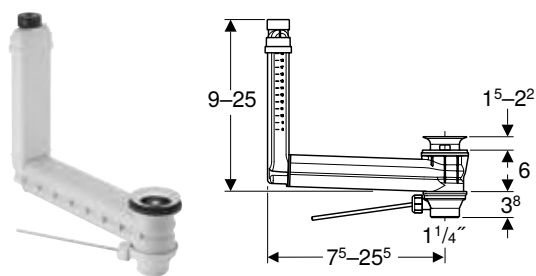

Connections

Geberit Clou washbasin connector with lever actuation

click & scan

Application purposes

- For washbasins without visible overflow
- For washbasins without visible overflow

Technical data

Product material	Plastic

Characteristics

- Quality-monitored in accordance with EN 274-3
- Hygienic with optimum flow behaviour
- Waste outlet can be closed
- Actuation using rod
- Hidden overflow function
- Length and height can be adapted to washbasin

Scope of delivery

- Waste outlet
- Actuator lever
- Plug
- Washbasin connector

Art. no.	Colour / surface	d, ø [mm]	G ["]	AB [mm]
152.018.00.1	white alpine / polished stainless steel	32	1 1/4	15-22

To order additionally

- Geberit valve cover for waste outlet with free outlet → p. 372
- Geberit valve cover for waste outlet with free outlet → p. 371

Seals

Geberit sleeve

click & scan

Application purposes

- For bidets and washbasins

Technical data

Product material	EPDM

Art. no.	d, ø [mm]	d1, ø [mm]	L [cm]
152.796.00.1	40	44	2.3
152.495.00.1	32	46	2.3
152.496.00.1	40	46	2.3
153.564.16.1	32	58	2.3
153.565.16.1	40	58	2.3
153.566.16.1	50	58	2.3