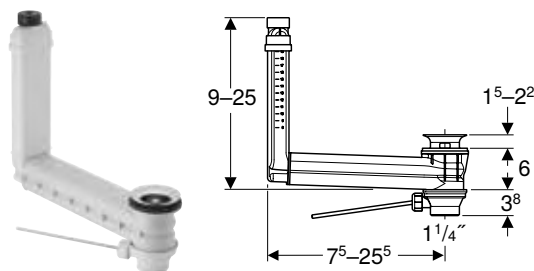

Geberit waste outlet with overflow pipe, for washbasin

click & scan

Application purposes

- For Paracelsus washbasins, without overflow

Technical data

Product material	Stainless steel / plastic

Scope of delivery

- Overflow pipe
- Waste outlet
- Seal
- Bolt

Art. no.	Colour / surface	G ["]
240.648.00.1	transparent	1 1/4

Geberit Clou washbasin connector with lever actuation

click & scan

Application purposes

- For washbasins without visible overflow
- For washbasins without visible overflow

Technical data

Product material	Plastic

Characteristics

- Quality-monitored in accordance with EN 274-3
- Hygienic with optimum flow behaviour
- Waste outlet can be closed
- Actuation using rod
- Hidden overflow function
- Length and height can be adapted to washbasin

Scope of delivery

- Waste outlet
- Actuator lever
- Plug
- Washbasin connector

Art. no.	Colour / surface	d, ø [mm]	G ["]	AB [mm]
152.018.00.1	white alpine / Stainless steel polished	32	1 1/4	15-22

To order additionally

- Geberit valve cover for waste outlet with free outlet → p. 372
- Geberit valve cover for waste outlet with free outlet → p. 371

Covers

Geberit valve cover for waste outlet with free outlet

click & scan

Application purposes

- For washbasin connections with free outlet
- For Clou washbasin connectors

Art. no.	Colour / surface	d, ø [mm]	Product material
241.993.11.1	white alpine	6.4	Plastic