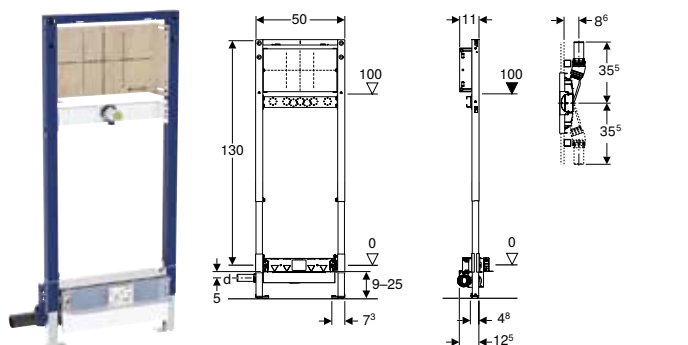

Accessories

- Accessory overview – Geberit Duofix elements for urinals → p. 71

Elements for showers with wall drain

Geberit Duofix element for shower, 130 cm, with CleanWall wall drain, wall-mounted tap, concealed, for screed height at inlet 90–250 mm