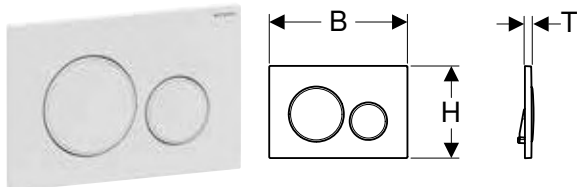

Geberit Sigma20 actuator plate, round, dual flush

click & scan

Application purposes

- For flush actuation with Sigma concealed cisterns

Technical data

Actuation force (N) max.	20 N

Characteristics

- Front actuation
- Sound-absorbing actuator rods, tool-free fast adjustment

Scope of delivery

- Mounting frame
- 2 distance bolts
- 2 actuator rods

Art. no.	Colour / surface	Product material	B	H	T
			[cm]	[cm]	[cm]
115.882.01.1	Plate, Button: white matt / easy-to-clean coated Design ring/-s: white / glossy	Plastic	24.6	16.4	1.2
115.882.11.1	Plate, Button: white / glossy Design ring/-s: white matt	Plastic	24.6	16.4	1.2
115.882.14.1	Plate, Button: black matt / easy-to-clean coated Design ring/-s: chrome / glossy	Plastic	24.6	16.4	1.2
115.882.16.1	Plate, Button: black matt / easy-to-clean coated Design ring/-s: black / glossy	Plastic	24.6	16.4	1.2
115.882.DW.1	Plate, Button: black / glossy Design ring/-s: black matt	Plastic	24.6	16.4	1.2
115.882.JQ.1	Plate, Button: chrome / matt, easy-to-clean coated Design ring/-s: chrome / glossy	Plastic	24.6	16.4	1.2
115.882.JT.1	Plate, Button: white matt / easy-to-clean coated Design ring/-s: chrome / glossy	Plastic	24.6	16.4	1.2
115.882.KH.1	Plate, Button: chrome / glossy Design ring/-s: matt chrome	Plastic	24.6	16.4	1.2
115.882.KJ.1	Plate, Button: white / glossy Design ring/-s: chrome / glossy	Plastic	24.6	16.4	1.2
115.882.KK.1	Plate, Button: white / glossy Design ring/-s: gold-coloured / glossy	Plastic	24.6	16.4	1.2
115.882.KM.1	Plate, Button: black / glossy Design ring/-s: chrome / glossy	Plastic	24.6	16.4	1.2
115.882.SN.1	Plate, Button: brushed, easy-to-clean coated Design ring: polished	Stainless steel	24.6	16.4	1.2

Accessories

- Geberit DuoFresh module with automatic actuation, for Sigma concealed cistern 12 cm → p. 193
- Geberit DuoFresh module with manual actuation, for Sigma concealed cistern 12 cm → p. 194
- Geberit DuoFresh module with automatic actuation, for Sigma concealed cistern 8 cm → p. 194
- Geberit DuoFresh module with manual actuation, for Sigma concealed cistern 8 cm → p. 195
- Geberit extension set for Sigma, Omega and Kappa concealed cisterns → p. 206