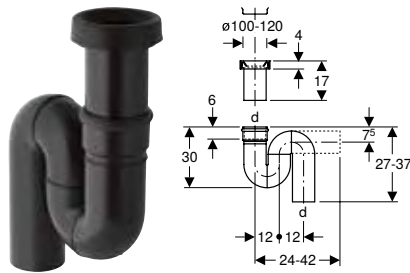

Geberit trap for squat WC, vertical outlet

click & scan

Application purposes

- For squat WCs

Technical data

Depth of water seal (mm)	70 mm
Product material	PE-HD

Characteristics

- Vertical outlet

Scope of delivery

- Sleeve made of EPDM
- Ring seal socket made of PE-HD, $\varnothing$ 110 mm

Art. no.	d, $\varnothing$ [mm]	h [cm]
167.734.16.1	110	27-37