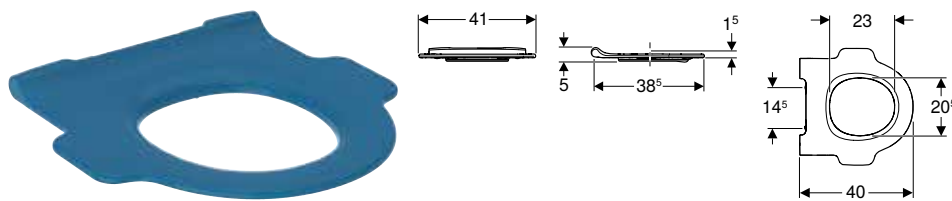

WC seat rings

Geberit Bambini WC seat ring for children, with grips

Application purposes

- For WCs for children, Rimfree

Technical data

Product material	Duroplast
Fastening distance	14.5 cm

Characteristics

- Child-friendly design
- With grips
- WC seat ring with overhang for protection against urine splashes
- Rounded edges for avoiding injuries
- Easy to clean
- WC seat with EasyMount hinges

Scope of delivery

- WC seat ring

Art. no.	Colour / surface	B [cm]	H [cm]	T [cm]	Soft-closing mechanism	Fastening	Hinge material
502.971.01.1	white	41	5	40	no	from above	Stainless steel / plastic
502.971.SX.1	ocean blue	41	5	40	no	from above	Stainless steel / plastic
502.971.79.1	forest green	41	5	40	no	from above	Stainless steel / plastic
502.971.FY.1	carmine red	41	5	40	no	from above	Stainless steel / plastic

Can be combined with

- Geberit Bambini wall-hung WC for children, washdown, Rimfree, for WC seat → p. 850
- Geberit Bambini floor-standing WC for children, washdown, Rimfree, for WC seat → p. 851