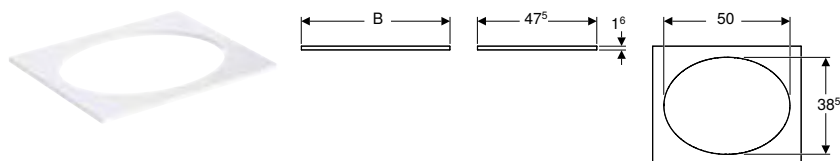

Washtops

Geberit Selnova Square washtop for countertop washbasin

click & scan

Technical data

Product material	High-compressed three-layer chipboard

Characteristics

- FSC™ C134279 certified
- Washtop with cutout
- Moisture-resistant

Scope of delivery

- Washtop
- Fastening material

Art. no.	Colour / surface	B Washbasin, width [cm]	Washbasin, width [cm]	H [cm]	T [cm]
502.860.00.1	white / high-gloss coated	59.1	55	1.6	47.5

Can be combined with

- Geberit Selnova Square cabinet for vanity basin, slim rim, with one door → p. 708
- Geberit VariForm countertop washbasin, oval, with tap hole bench → p. 799
- Geberit Selnova Square cabinet for vanity basin, slim rim, with two doors → p. 709