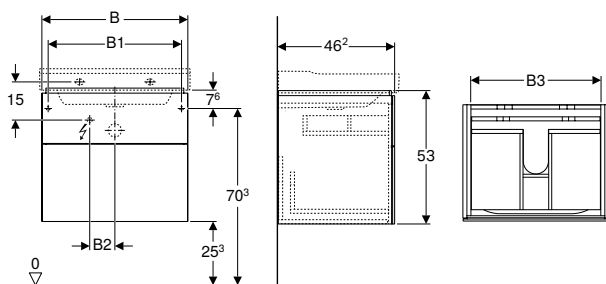

Art. no.	Colour / surface	B [cm]	B1 [cm]	B2 [cm]	B3 [cm]	H [cm]	T [cm]	Protection class	Power consumption [W]	Luminous flux [lm]
Washbasin width: 60 cm										
500.505.01.1	white / high-gloss coated	58	54.6	10	51.6	22	46.2	II	2.25	270
500.505.00.1 *	greige / matt coated	58	54.6	10	51.6	22	46.2	II	2.25	270
500.505.43.1	scultura grey / wood-textured melamine	58	54.6	10	51.6	22	46.2	II	2.25	270
Washbasin width: 90 cm										
500.508.01.1	white / high-gloss coated	88	84.6	23	81.6	22	46.2	II	3.75	450
500.508.00.1 *	greige / matt coated	88	84.6	23	81.6	22	46.2	II	3.75	450
500.508.43.1	scultura grey / wood-textured melamine	88	84.6	23	81.6	22	46.2	II	3.75	450

* Order-based production

Can be combined with

- Geberit Xeno² washbasin → p. 529
- Geberit Xeno² illuminated mirror with direct and indirect lighting → p. 544

Accessories

- Accessory overview – Geberit Xeno² bathroom furniture → p. 533

- A Geberit washbasin connector, space-saving model is required for the installation of the base cabinet. See assortment overview washbasin series or online catalogue, washbasin accessories

Geberit Xeno² cabinet for washbasin, with two drawers

Technical data

Degree of protection	IP21
Nominal voltage	230 V AC
Mains frequency	50 Hz
Operating voltage	12 V DC
Product material	High-compressed three-layer chipboard
Drawer load max.	20 kg
Light source energy efficiency class	F
Light colour	3000 K

Scope of delivery

- Fastening material

Characteristics

- FSC™ C134279 certified
- Wall-hung
- With two drawers
- Opening with push-to-open mechanism
- Drawer with antislip mat
- Drawer with LED light
- Moisture-resistant
- Delivered preassembled

Art. no.	Colour / surface	B [cm]	B1 [cm]	B2 [cm]	B3 [cm]	H [cm]	T [cm]	Protection class	Power consumption [W]	Luminous flux [lm]
Washbasin width: 60 cm										
500.506.01.1	white / high-gloss coated	58	53	10	51.6	53	46.2	II	2.25	270
500.506.00.1 *	greige / matt coated	58	53	10	51.6	53	46.2	II	2.25	270
500.506.43.1	scultura grey / wood-textured melamine	58	53	10	51.6	53	46.2	II	2.25	270
Washbasin width: 90 cm										
500.509.01.1	white / high-gloss coated	88	83	23	81.6	53	46.2	II	3.75	450
500.509.00.1 *	greige / matt coated	88	83	23	81.6	53	46.2	II	3.75	450
500.509.43.1	scultura grey / wood-textured melamine	88	83	23	81.6	53	46.2	II	3.75	450

* Order-based production

Can be combined with

- Geberit Xeno² washbasin → p. 529
- Geberit Xeno² illuminated mirror with direct and indirect lighting → p. 544

Accessories

- Accessory overview – Geberit Xeno² bathroom furniture → p. 533

- A Geberit washbasin connector, space-saving model is required for the installation of the base cabinet. See assortment overview washbasin series or online catalogue, washbasin accessories