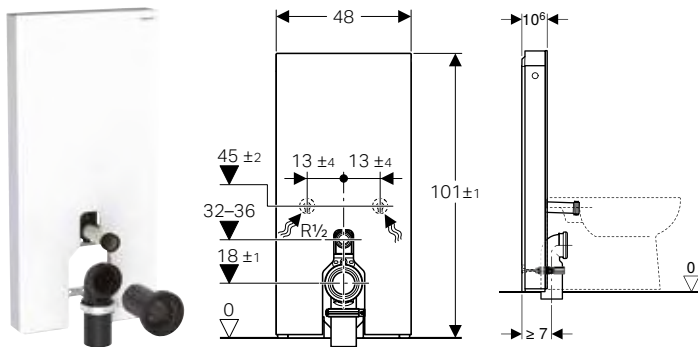

For floor-standing WCs

Geberit Monolith sanitary module for floor-standing WC, 101 cm, front cladding made of glass

click & scan

Application purposes

- For floor inlets
- For renovations, conversions and new buildings
- For wall inlets with an inlet height of 18 cm
- For floor-standing WCs with water inlet height 32–36 cm above floor in accordance with DIN EN 33
- For replacing low-level exposed cisterns
- For replacing floor-standing WCs with close-coupled exposed cistern
- For connecting Geberit AquaClean Tuma WC complete solution, floor-standing WC
- For connecting Geberit AquaClean WC enhancement solutions, with accessories
- For mounting on finished floors
- For installation in front of drywalls or solid walls

Technical data

Flow pressure	0.1–10 bar
Flush volume, factory setting	6 l / 3 l
Flush volume large, adjustment range	4.5 l / 6 l
Small flush volume	3 l

Characteristics

- Dual flush
- Compensation of dimensional tolerances possible
- Cistern, fully insulated against condensation
- Side cladding made of aluminium brushed
- Self-supporting
- Adjustable flush volume
- Water supply connection on the bottom
- Water supply connection on the left/right possible with accessories

Scope of delivery

- Water supply connection set with 2 angle stop valves, 1/2"
- Flush bend extension 160 mm
- Sleeve made of EPDM, ø 44 / 55 mm
- Straight connector made of PE-HD, ø 90 mm
- Connection bend 90° made of PE-HD, ø 90 mm
- Adapter socket made of PE-HD, ø 90 / 110 mm
- Base cover
- Fastening material for drywall
- Fastening material

Art. no.	Colour / surface	B [cm]	H [cm]	T [cm]
131.001.JK.5	Front: lava / glass Side cladding: black / brushed aluminium	48	101	10.6
131.001.JL.5	Front: sand grey / glass Side cladding: brushed aluminium	48	101	10.6
131.001.SI.5	Front: white / glass Side cladding: brushed aluminium	48	101	10.6
131.001.SJ.6	Front: black / glass Side cladding: black / brushed aluminium	48	101	10.6
131.001.SL.5	Front: mint / glass Side cladding: brushed aluminium	48	101	10.6
131.001.CD.5	N Front: black / Glass satinised Side cladding: black / brushed aluminium	48	101	10.6
131.001.TD.5	N Front: white / Glass satinised Side cladding: brushed aluminium	48	101	10.6

N: New, available as of April 2026

Accessories

- Lateral water supply connection set for Geberit Monolith sanitary module for WC → p. 920