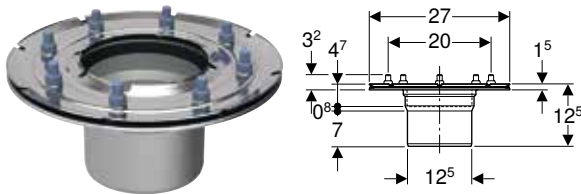

Geberit pressing flange attachment for floor drains 13 x 13 cm

Application purposes

- For connecting moisture sealings with sealing foils

Technical data

Product material	Stainless steel

Art. no.

388.102.00.1

Geberit trap insert with depth of water seal 27 mm, for Varino floor drain 13 x 13 cm

Technical data

Product material	PP

Art. no.

388.108.00.1

- Geberit trap insert fits to Art. No. 388.032.00.1 and Art. No. 388.033.00.1

Geberit extension piece for floor drains 13 x 13 cm

Technical data

Product material	PP

Art. no.

d, Ø
[mm]

388.100.00.1

125