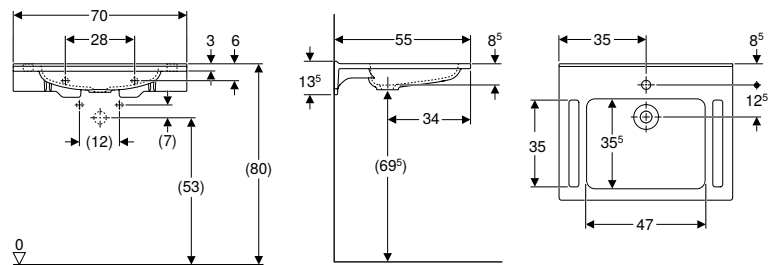

Geberit Publica washbasin, square design, with cut-outs, barrier-free

click & scan

Application purposes

- Suitable for use by wheelchair users
- Suitable for barrier-free construction

Technical data

Product material	Varicor

Scope of delivery

- Washbasin
- Fastening material

Characteristics

- Barrier-free
- Square design
- Cutouts for gripping
- With upstand to the wall
- Antibacterial
- Shockproof
- Scratchproof
- Easy cleaning
- Seamless surface repair

Art. no.	Colour / surface	Tap hole	Overflow	H [cm]	T [cm]
B / width: 70 cm					
402170016	white alpine / matt	centred	without	13.5	55

Accessories

- Geberit washbasin drain, space-saving model, slim design, with free outlet and valve cover
- Geberit dip tube trap for washbasin, space-saving model, horizontal outlet
- Geberit waste outlet with overflow pipe, for washbasin
- Geberit waste outlet with free outlet, screen