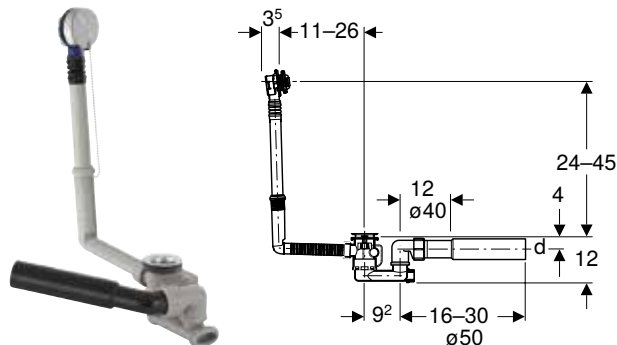

With waste plugs

Geberit bathtub drain with waste plug, d52, with ready-to-fit-set

click & scan

Application purposes

- For bathtubs with valve hole $\varnothing$ 52 mm
- For bathtubs made of steel, plastic or cast iron
- For standard-size bathtubs

Technical data

Overflow discharge rate	0.6 l/s
Depth of water seal (mm)	50 mm

Characteristics

- Quality-monitored in accordance with EN 274-3
- With overflow
- Double-sided seals on drain and overflow
- Overflow head with extendible mount can be fastened

Scope of delivery

- Ready-to-fit set
- Ball chain
- Waste outlet
- Trap
- Connection bend made of PE-HD, $\varnothing$ 40 / 50 mm
- Fastening material

Art. no.	Colour / surface	DN	d, $\varnothing$ [mm]	Discharge rate [l/s]
150.017.00.6	Cover plate: chrome / Glossy	40 / 50	40 / 50	0.8