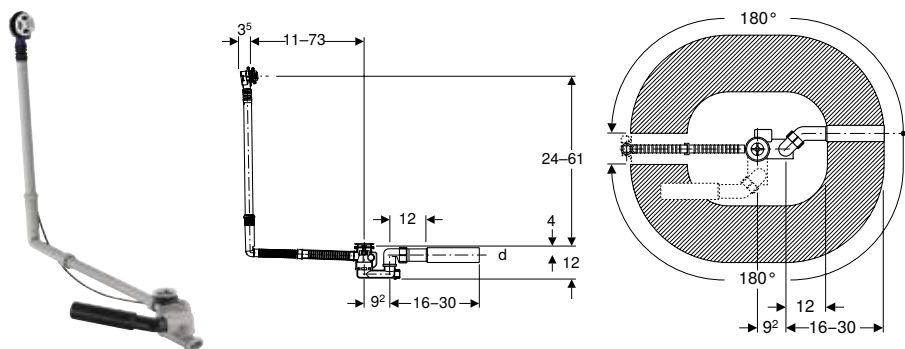

Geberit bathtub drain with turn handle, d52, length 73 cm

click & scan

Application purposes

- For bathtubs with valve hole $\varnothing$ 52 mm
- For bathtubs made of steel, plastic or cast iron
- For custom-size bathtubs

Technical data

Overflow discharge rate	0.6 l/s
Depth of water seal (mm)	50 mm

Characteristics

- Quality-monitored in accordance with EN 274-3
- With overflow
- Double-sided seals on drain and overflow
- Overflow head with extendible mount can be fastened

Scope of delivery

- Waste outlet
- Trap
- Connection bend made of PE-HD, $\varnothing$ 40 / 50 mm
- Protection box
- Fastening material

Art. no.	DN	d, $\varnothing$ [mm]	Discharge rate [l/s]
150.505.00.6	40 / 50	40 / 50	0.8

To order additionally

- Ready-to-fit set

Accessories

- Geberit Split ready-to-fit set, d52, for bathtub drain with turn handle → p. 426
- Geberit ready-to-fit set d52, for bathtub drain with turn handle → p. 426