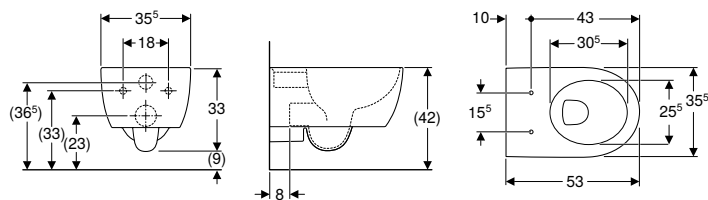

Geberit iCon wall-hung WC, washdown, shrouded

click & scan

Application purposes

- For concealed cisterns
- For pressure flushing valves

Technical data

Product material	Vitreous china

Scope of delivery

- Fastening material

Characteristics

- Wall-hung
- Washdown WC
- Easy fastening with Easy Fast Fixing (type EFF3)
- With flush rim
- Type 1, full flush volume 6 / 5 l, in accordance with EN 997
- Type 2 in accordance with EN 997
- Flushes with 4.5 l
- Shrouded
- Hidden fastening

Art. no.	Colour / surface	B [cm]	H [cm]	T [cm]
204000000	white	35.5	33	53

To order additionally

- WC seat

Can be combined with

- Geberit iCon WC seat → p. 646
- Geberit iCon WC seat, slim design → p. 645
- Geberit iCon WC seat, EasyMount hinges → p. 645

Accessories

- Geberit straight connector set for WC → p. 920

- Depending on the installation type, 1 Geberit connection set for wall-hung WC is required for mounting