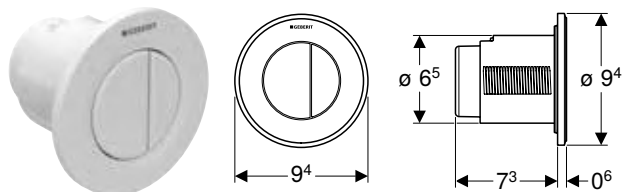

For dual flush

Geberit Type 01 remote flush actuation, round, pneumatic, dual flush, concealed actuator

click & scan

Application purposes

- For pneumatic remote flush actuation of Geberit exposed and concealed cisterns
- For releasing a dual flush
- For solid and drywall construction
- For concealed installation
- For Sigma concealed cisterns 12 cm
- For Omega concealed cisterns 12 cm
- For AP123 exposed cisterns

Characteristics

- Round design
- Can be combined with Geberit actuator plates for single flush, dual flush and stop-and-go flush or Geberit cover plate

Scope of delivery

- Actuator
- Pneumatic flushing device
- Pneumatic hose, length 2 m
- Conduit pipe, length 1.7 m
- Flush-mounting box with protection cover
- Fastening material

Technical data

Actuation force (N) max.	25 N

Art. no.	Colour / surface	Product material
116.042.11.1	white	Plastic
116.042.21.1	chrome / Glossy	Plastic
116.042.JQ.1	chrome / Matt, easy-to-clean coated	Plastic