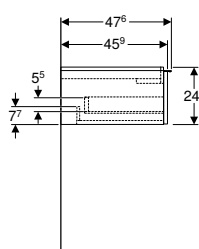

Mix & Match

Geberit iCon cabinet for double washbasin, with two drawers

Technical data

Product material	High-compressed three-layer chipboard
Drawer load max.	20 kg

Scope of delivery

- Cabinet for double washbasin
- Fastening material

Characteristics

- FSC™ C134279 certified
- Wall-hung
- With two drawers
- Opening with handle
- Exchangeable handle
- Drawer with soft closing
- Drawer without trap cutout
- Moisture-resistant
- Delivered preassembled

Art. no.	Colour / surface	Mix & Match	B [cm]	H [cm]	T [cm]
Washbasin width: 120 cm					
502.314.01.1	Body, Front: white / high-gloss coated Handle: white / matt powder-coated	Yes	118.4	24.7	47.6
502.314.01.2	Body, Front: white / high-gloss coated Handle: chrome / glossy	Yes	118.4	24.7	47.6
502.314.01.3 *	Body, Front: white / matt coated Handle: white / matt powder-coated	Yes	118.4	24.7	47.6
502.314.JH.1	Body, Front: oak / wood-textured melamine Handle: lava / matt powder-coated	Yes	118.4	24.7	47.6
502.314.JK.1	Body, Front: lava / matt coated Handle: lava / matt powder-coated	Yes	118.4	24.7	47.6
502.314.JL.1 *	Body, Front: sand grey / high-gloss coated Handle: sand grey / matt powder-coated	Yes	118.4	24.7	47.6
502.314.JR.1 *	Body, Front: hickory / wood-textured melamine Handle: lava / matt powder-coated	Yes	118.4	24.7	47.6

* Order-based production

Can be combined with

- Geberit iCon Light double washbasin → p. 603
- Geberit iCon low cabinet with two drawers → p. 624
- Geberit iCon double washbasin → p. 602
- Geberit Acanto double washbasin → p. 556

Accessories

- Accessory overview – Geberit iCon bathroom furniture → p. 607

- A Geberit washbasin connector, space-saving model is required for the installation of the base cabinet. See assortment overview washbasin series or online catalogue, washbasin accessories
- Mix & Match: Articles of the same width can be freely combined in the Geberit ONE, Acanto and iCon series