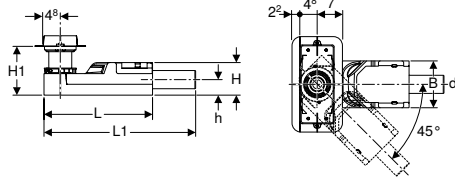

Geberit International Sales, version: October 2025

		Geberit installation set for CleanLine shower channel, for screed height at inlet 90–220 mm	Geberit installation set with inlet, for shower channels of the Clean-Line series	Geberit installation set for CleanLine shower channel, for screed height at inlet 65–90 mm	Geberit installation set for CleanLine shower channels, floor-penetrating installation
		154.150.00.1	154.159.00.1	154.152.00.1	154.153.00.1
To order additionally					
Length 30–160 cm					
Geberit CleanLine20 shower channel	154.453.KS.1	✓	✓	✓	✓
Geberit CleanLine30 shower channel	154.504.KS.1	✓	✓	✓	✓
	154.504.TE.1	✓	✓	✓	✓
Tile-bearing					
Geberit CleanLine shower channel, tile-bearing	154.455.00.1	✓	✓	✓	✓

✓ Compatible

Geberit installation set for CleanLine shower channel, for screed height at inlet 90–220 mm

click & scan

Application purposes

- For drainage of Geberit shower channels of the CleanLine series
- For composite seals
- For screed height ≥ 90 mm at inlet
- For use as floor drain with horizontal outlet

Technical data

Depth of water seal (mm)	50 mm

Characteristics

- Quality-monitored in accordance with EN 1253-3
- Premounted sealing fleece
- Sealing fleece, 10 cm circumferential, for connecting sealing systems
- Base unit made of EPS, for sound decoupling and receiving the trap

Scope of delivery

- Protection box cover with reference line
- Thin bed bonding flange
- Trap made of PE-HD
- Fastening material
- Distance plate, thickness 2 cm

Art. no.	DN	d, $\varnothing$ [mm]	Discharge rate [l/s]	L [cm]	L1 [cm]	B [cm]	H [cm]	H1 [cm]	h [cm]
154.150.00.1	50	50	0.8	30	35.8	13	9	9–22	4.2

To order additionally

- Shower channel of the CleanLine series

Accessories

- Geberit CleanLine20 shower channel → p. 396
- Geberit CleanLine30 shower channel → p. 397
- Geberit CleanLine50 shower channel → p. 398
- Geberit CleanLine60 shower channel for thin floorings → p. 398
- Geberit CleanLine80 shower channel → p. 399
- Geberit CleanLine shower channel, tile-bearing → p. 396

- Consider screed height of the base unit with tile sizes < 5 cm. Have product material and thickness of the screed defined by tiler.