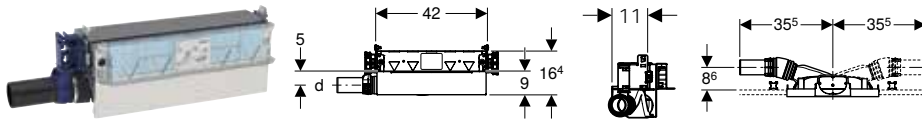

Elements for showers with wall drain

Geberit GIS element for shower, with CleanWall wall drain, for screed height at inlet 90–200 mm

click & scan

Application purposes

- For installation in Geberit GIS support systems for prewalls, partition walls or freestanding walls
- For drainage of floor-even showers
- For composite seals
- For screed height ≥ 90 mm at inlet

Technical data

Depth of water seal (mm)	50 mm

Characteristics

- Quality-monitored in accordance with EN 1253-3
- Infinitely variable height adjustment in Geberit GIS structure
- Adjustable inlet height of trap
- Panelling thickness 10–40 mm
- Suitable for tile structures on floor 2–26 mm
- Adjustable sealing level for tension-free sealing connection
- Suitable for tile structures on wall 2–35 mm
- Lateral drainage connection
- Premounted sealing fleece
- Sealing fleece, 10 cm circumferential, for connecting sealing systems

Scope of delivery

- Straight connector made of PE-HD, $\varnothing$ 50 mm
- Protection box cover with integrated outlet sheet
- Fastening material

Art. no.	DN	d, $\varnothing$ [mm]	Discharge rate [l/s]	B [cm]	H [cm]	T [cm]
461.734.00.1	50	50	0.8	42	16.4	11

To order additionally

- Ready-to-fit set

Accessories

- Geberit ready-to-fit set for CleanWall wall drain, cover made of brushed stainless steel $\rightarrow$ p. 413
- Geberit ready-to-fit set for CleanWall wall drain, cover made of stainless steel, screwable $\rightarrow$ p. 413
- Geberit ready-to-fit set for CleanWall wall drain, cover made of plastic $\rightarrow$ p. 413
- Geberit ready-to-fit set for CleanWall wall drain, tile-bearing, frameless $\rightarrow$ p. 414
- Geberit ready-to-fit set for CleanWall wall drain, tile-bearing, multi-piece $\rightarrow$ p. 414
- Geberit CleanWall collector profile for wall drain for shower $\rightarrow$ p. 414

- Natural stone tiles in the shower area may discolour