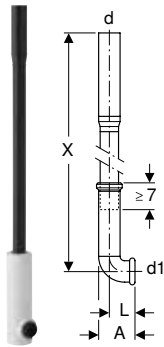

Flush pipes

Geberit flush bend set 90°, telescopic

click & scan

Application purposes

- For connecting concealed cisterns with a WC ceramic appliance

Technical data

Product material	PE-HD

Characteristics

- Can be pulled out

Scope of delivery

- Flush pipe
- Recess shells
- Protection plug

Art. no.	d, ø [mm]	d1, ø [mm]	arc [°]	A [cm]	L [cm]	X [cm]
119.698.16.1	56	45	90	9.5	6.5	112