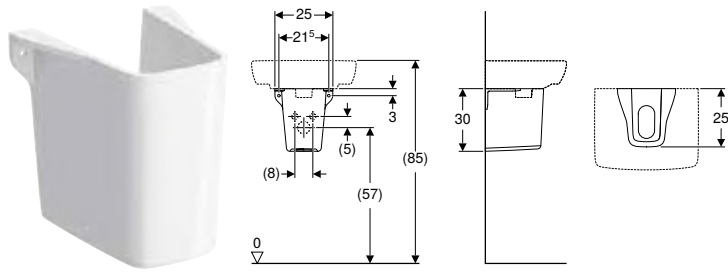

Geberit Selnova Square half pedestal for handrinse basin

Application purposes

- For handrinse basins

Scope of delivery

- Half pedestal

Technical data

Product material	Vitreous china

Art. no.	Colour / surface	B [cm]	H [cm]	T [cm]
500.328.01.1	white	25	30	25

To order additionally

- Fastening material