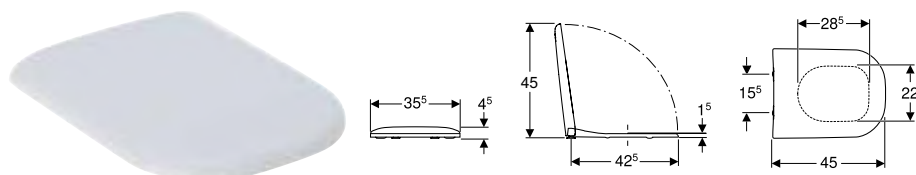

Geberit Smyle WC seat, rounded edge

click & scan

Technical data

Product material	Duroplast
Fastening distance	15.5 cm

Characteristics

- Overlapping WC lid

Art. no.	Colour / surface	B [cm]	H [cm]	T [cm]	QuickRelease function	Soft-closing mechanism	Fastening	Hinge material
500.235.01.1	white / glossy	35.5	4.5	45	no	no	from above	Brass chrome-plated

Can be combined with

- Geberit Smyle floor-standing WC for close-coupled exposed cistern, washdown, semi-shrouded, Rimfree → p. 690