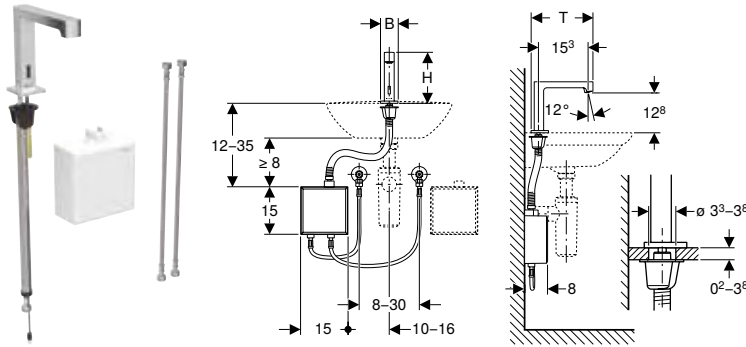

Accessories

- Geberit tap aerator for Piave and Brenta washbasin taps → p. 353

Taps

Washbasin taps
Deck-mounted, generator operation

Geberit Brenta washbasin tap, deck-mounted, generator operation, with exposed function box