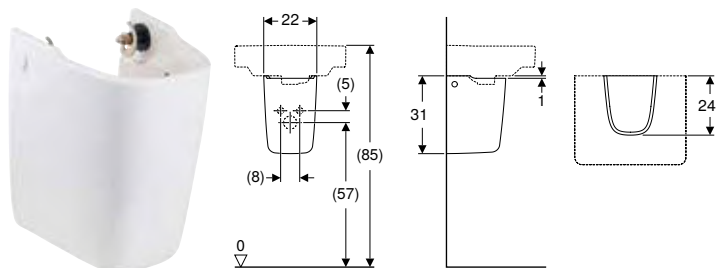

Accessories

- Geberit dip tube trap for washbasin, horizontal outlet
- Geberit dip tube trap for washbasin, space-saving model, horizontal outlet
- Geberit fastening material for washbasin → p. 1035

Pedestals

Geberit Smyle half pedestal for handrinse basins

click & scan

Application purposes

- For handrinse basins

Technical data

Product material	Vitreous china

Characteristics

- Easy fastening with Geberit fastening material Kerafix, for half pedestals

Scope of delivery

- Fastening material

Art. no.	Colour / surface	B [cm]	H [cm]	T [cm]
500.575.01.1	white	22	31	24

Can be combined with

- Geberit Smyle handrinse basin, square design, asymmetrical overflow → p. 668