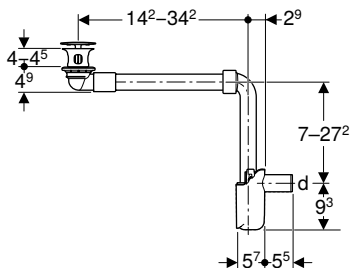

Waste fittings and traps for washplaces and kitchen sinks

Drain assemblies for washbasins

Bottle traps with dip tube, for washbasins, space-saving model

Geberit washbasin drain, space-saving model, slim design, with free outlet and valve cover

click & scan

Application purposes

- For washbasins without overflow
- For washbasins with material thickness 40–45 mm near the waste outlet
- For space-saving installation on washbasins with cabinet without trap cutout
- For space-saving installation on washbasins

Characteristics

- Quality-monitored in accordance with EN 274-3
- Hygienic with optimum flow behaviour
- Length can be adapted on washbasin
- With integrated hair trap
- Horizontal outlet

Technical data

Depth of water seal (mm)	50 mm

Scope of delivery

- Waste outlet
- Connection bend 90° made of PP
- Sleeve made of EPDM
- Dip tube trap
- Valve cover
- Washbasin connector

Art. no.	Colour / surface	d, ø [mm]	AB [mm]	L [cm]	h [cm]
152.091.21.1	chrome / Glossy	32	40–45	11.2	7–27.2
152.092.21.1	chrome / Glossy	40	40–45	11.2	7–27.2