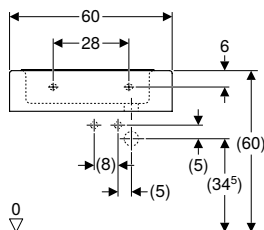

Washbasins

Washbasins

Geberit Bambini washbasin for children

click & scan

Application purposes

- For children
- For schools, childcare facilities and other educational facilities

Characteristics

- Asymmetrical

Technical data

Product material	Vitreous china

Art. no.	Colour / surface	Tap hole	Overflow	H [cm]	T [cm]
B / width: 60 cm					
326060000	white	centred	without	15.5	40

Can be combined with

- Geberit Bambini washbasin tap, single-lever mixer → p. 841
- Geberit Bambini washbasin tap, mains operation → p. 842
- Geberit Bambini washbasin tap, battery operation, multicolour → p. 845
- Geberit Bambini washbasin tap, battery operation → p. 846
- Geberit Bambini washbasin tap, mains operation, multicolour → p. 843
- Geberit Bambini washbasin tap, mains operation → p. 844
- Geberit Bambini washbasin tap, single-lever mixer, multicolour → p. 840

Accessories

- Geberit waste outlet with free outlet and valve cover
- Geberit waste outlet with free outlet, screen
- Geberit fastening material for washbasin → p. 1035