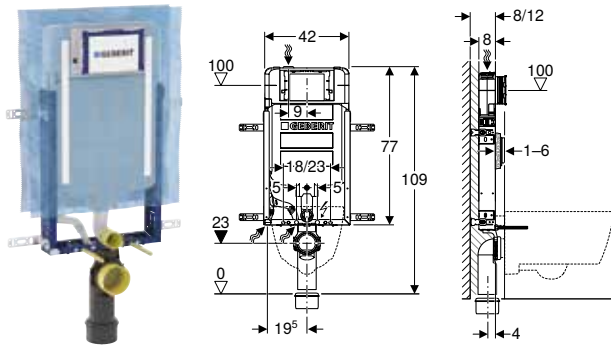

Art. no.	B [cm]	H [cm]	T [cm]
110.340.00.5	42	108	12

Accessories

- Accessory overview – Geberit Kombifix elements for WCs → p. 12

- Actuator plate has to be ordered separately

Geberit Kombifix element for wall-hung WC, 109 cm, with Sigma concealed cistern 8 cm