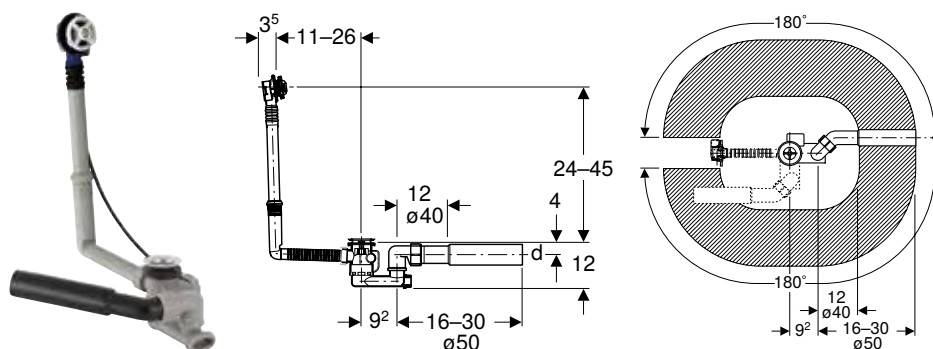

With turn handle actuation

Geberit bathtub drain with turn handle, d52, length 26 cm

click & scan

Application purposes

- For bathtubs with valve hole \varnothing 52 mm
- For bathtubs made of steel, plastic or cast iron
- For standard-size bathtubs