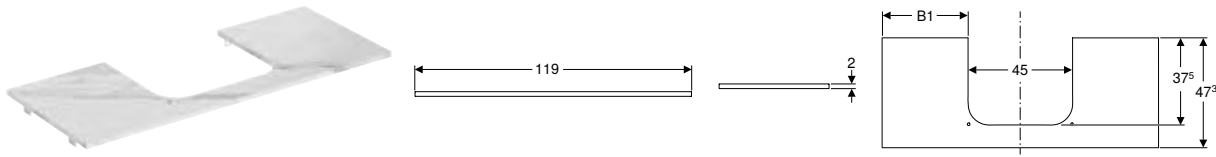

Mix & Match

Geberit ONE washtop with cutout, stoneware, for lay-on washbasin, rectangular

Application purposes

- For mounting on a Geberit ONE, Acanto, iCon washbasin cabinet

Technical data

Product material	Fine stoneware

Characteristics

- Scratchproof
- Moisture-resistant

Scope of delivery

- Washtop
- Fastening material

Art. no.	Colour / surface	Mix & Match	Section	B1 [cm]	H [cm]	T [cm]
B / width: 119 cm						
505.115.00.1 *	white marble look / matt	Yes	centred	37	2	47.3
505.115.00.2 *	black marble look / matt	Yes	centred	37	2	47.3
505.135.00.1 *	white marble look / matt	Yes	left	12.8	2	47.3
505.135.00.2 *	black marble look / matt	Yes	left	12.8	2	47.3
505.155.00.1 *	white marble look / matt	Yes	right	69.2	2	47.3
505.155.00.2 *	black marble look / matt	Yes	right	69.2	2	47.3
505.165.00.1 *	white marble look / matt	Yes	left and right	8	2	47.3
505.165.00.2 *	black marble look / matt	Yes	left and right	8	2	47.3

* Order-based production

To order additionally

- Geberit ONE lay-on washbasin, rectangular, CleanDrain → p. 476
- Geberit ONE lay-on washbasin, rectangular → p. 477

- A Geberit washbasin connector, space-saving model is required for the installation of the base cabinet. See assortment overview washbasin series or online catalogue, washbasin accessories
- Mix & Match: Articles of the same width can be freely combined in the Geberit ONE, Acanto and iCon series