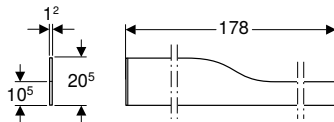

Geberit Bambini decorative cover, front, for play and washspace, for four washbasin taps, lower basin on the right

click & scan

Application purposes

- For Bambini play and washspaces

Technical data

Product material	Varicor

Characteristics

- Shockproof
- Scratchproof
- Easy cleaning
- Seamless surface repair

Scope of delivery

- Decorative cover

Art. no.	Colour / surface
430060016	white alpine / matt