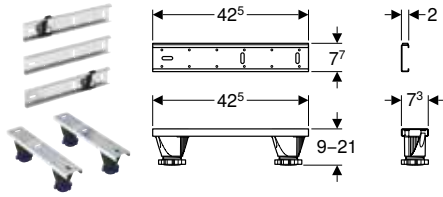

Installation elements

Set of legs and crossbar with wall anchor

Geberit set of feet and crossbars, with wall anchors, for bathtub made of sanitary acrylic

[click & scan](#)

Application purposes

- For placing, height adjustment and fastening of bathtubs

Characteristics

- Feet adjustable 8.7–20.7 cm
- Height-adjustable without tools

Scope of delivery

- 4 feet, height-adjustable
- 2 crossbars
- 3 crossbars, sound-decoupled
- 2 wall anchors
- Fastening material

Art. no.

554.910.00.1