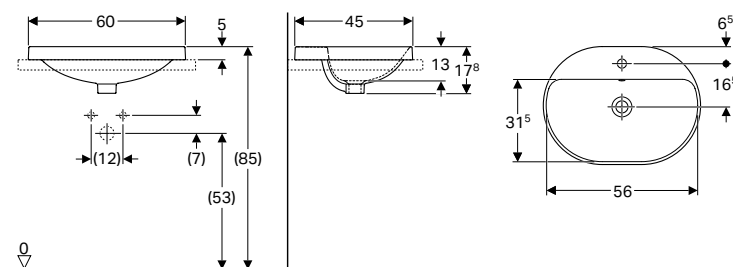

Geberit VariForm countertop washbasin, elliptic, with tap hole bench

click & scan

Application purposes

- For mounting in washtops from above

Technical data

Product material	Vitreous china

Characteristics

- Elliptic
- Easy to mount thanks to provided cutout template

Scope of delivery

- Template

Art. no.	Colour / surface	Tap hole	Overflow	H [cm]	T [cm]

B / width: 60 cm

500.732.01.2	white	centred	visible, symmetrical	17.8	45
500.734.01.2 *	white	centred	without	17.8	45

* Order-based production

Accessories

- Geberit waste outlet with free outlet and valve cover
- Geberit waste outlet with free outlet, screen