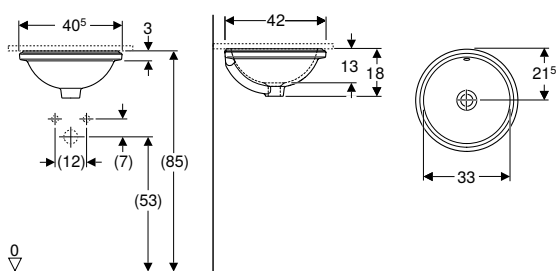

Under-countertop washbasins

Geberit VariForm under-countertop washbasin, round

click & scan

Application purposes

- For mounting on washtops from below

Technical data

Product material	Vitreous china

Characteristics

- Round
- Easy to mount thanks to provided cutout template

Scope of delivery

- Fastening material
- Template

Art. no.	Colour / surface	Tap hole	Overflow	H	T
				[cm]	[cm]

B / width: 40.5 cm

500.744.01.2	white	without	visible, symmetrical	18	42
500.746.01.2 *	white	without	without	18	42

* Order-based production

Accessories

- Geberit waste outlet with free outlet and valve cover
- Geberit waste outlet with free outlet, screen