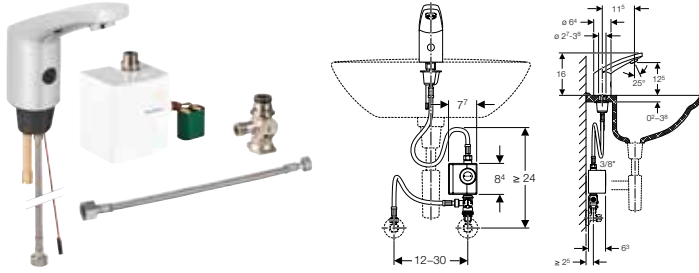

Taps

Washbasin taps
Deck-mounted, generator operation

Geberit Type 185 washbasin tap, generator operation

click & scan

Application purposes

- For installation in washbasins or washtops
- For connecting cold and hot water (only for model with mixer)
- For connecting cold or mixed water (only for model without mixer)
- Suitable for use with stainless steel sinks
- For a flow rate of > 3 l/min
- Model without mixer suitable for combination with continuous flow heater, see technical data sheet "Washbasin taps with continuous flow heaters"

Technical data

Battery type	Li-Ion (6.6 V)
Degree of protection	IP44
Operating voltage	6.6 V DC
Operating pressure	2–8 bar
Differentiated pressure CW/WW max.	1.5 bar
Water test pressure max.	16 bar
Test pressure air / inert gas max.	3 bar
Ambient temperature	1–40 °C
Water temperature short-term max.	90 °C
Flow rate at 300 kPa / 3 bar	6 l/min
Interval flush time, factory setting	3 s
Product material	Brass chrome-plated

Characteristics

- Tap group I in accordance with DIN 4109
- Infrared user detection
- Vandal-resistant
- Temperature presetting via below-desk mixer (only for models with mixer)
- Not possible to set just hot water or just cold water (only for model with mixer)
- Functions can be set and queried with the Geberit Service Handy
- Device settings and operation with mobile device via integrated Bluetooth® interface
- Compatible with Geberit Control App
- Wirelessly connectable with Geberit Gateway via Bluetooth®
- Compatible with Geberit Connect
- With integrated check valve
- When used at least 50 times per day on average for a duration of 4 s each, the washbasin tap works in a self-sustaining manner

Scope of delivery

- Generator unit
- Reinforced braided hose 3/8"
- Basket filter
- Adapter to angle stop valve G 3/8"
- Below-desk mixer (only for model with mixer)
- Tap aerator key
- Fastening material

Art. no.	Colour / surface	Mixer		H [cm]
		without mixer	with below-desk mixer	
116.335.21.1	chrome / glossy	without mixer		16
116.365.21.1	chrome / glossy	with below-desk mixer		16

Accessories

- Geberit tap aerator for Types 6x, 8x and 18x washbasin taps → p. 353