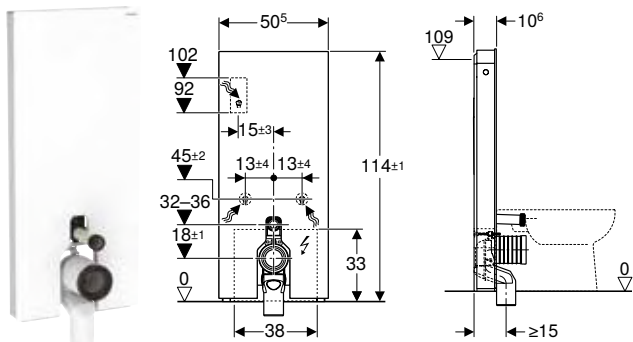

Geberit Monolith Plus sanitary module for floor-standing WC, 114 cm, front cladding made of glass

click & scan

Application purposes

- For floor inlets
- For renovations, conversions and new buildings
- For wall inlets with an inlet height of 18 cm
- For replacing floor-standing WCs with concealed cistern with maximum service opening height < 109 cm
- For replacing low-level exposed cisterns
- For replacing half-high level exposed cisterns
- For replacing floor-standing WCs with close-coupled exposed cistern
- For connecting Geberit AquaClean Tuma WC complete solution, floor-standing WC
- For replacing pressure flushing valves
- For connecting Geberit AquaClean WC enhancement solutions, with accessories
- For mounting on finished floors
- For installation in front of drywalls or solid walls

Technical data

Degree of protection	IPX4
Nominal voltage	100–240 V AC
Mains frequency	50–60 Hz
Operating voltage	12 V DC
Power consumption in standby mode max.	0.5 W
Flow pressure	0.1–10 bar
Flush volume, factory setting	6 l / 3 l
Flush volume large, adjustment range	4–6 l
Small flush volume	3 l
Flow rate at 300 kPa / 3 bar	9.6 l/min
Light colour	2200–4000 K

Characteristics

- Dual flush
- Soft-touch buttons for flush actuation
- Settings can only be changed with the Geberit Home App
- Odour extraction with ceramic honey comb filter can be activated
- Odour extraction unit with run-on function
- Adjustable interval flush
- With ComfortLight
- Lighting mood infinitely adjustable from orientation light to day-light
- Light colour continuously adjustable from warm white to cool white
- DALI-compatible control
- Operation with extra-low voltage, no mains voltage in cistern
- Water supply connection on the rear centre
- Water supply connection on the left/right possible with accessories
- Water supply connection on the bottom
- Compensation of dimensional tolerances possible
- Cistern, fully insulated against condensation
- Side cladding made of aluminium brushed
- Self-supporting

Scope of delivery

- Water supply connection set with 2 angle stop valves, 1/2"
- Flush bend extension 160 mm
- Connection bend made of PP, ø 90 mm
- Sleeve made of EPDM, ø 44 / 55 mm
- Adapter socket made of PE-HD, ø 90 / 110 mm
- Female socket for mains connection
- Power supply unit
- Fastening material
- Base cover
- Fastening material for drywall

Art. no.	Colour / surface	B [cm]	H [cm]	T [cm]	Protection class	Power consumption [W]
131.233.JK.7	Front: lava / glass Side cladding: black / brushed aluminium	50.5	114	10.6	I	15
131.233.JL.7	Front: sand grey / glass Side cladding: brushed aluminium	50.5	114	10.6	I	15
131.233.SI.7	Front: white / glass Side cladding: brushed aluminium	50.5	114	10.6	I	15
131.233.SJ.7	Front: black / glass Side cladding: black / brushed aluminium	50.5	114	10.6	I	15
131.233.CD.7	N Front: black / Glass satinised Side cladding: black / brushed aluminium	50.5	114	10.6	I	15
131.233.TD.7	N Front: white / Glass satinised Side cladding: brushed aluminium	50.5	114	10.6	I	15

N: New, available as of April 2026

Accessories