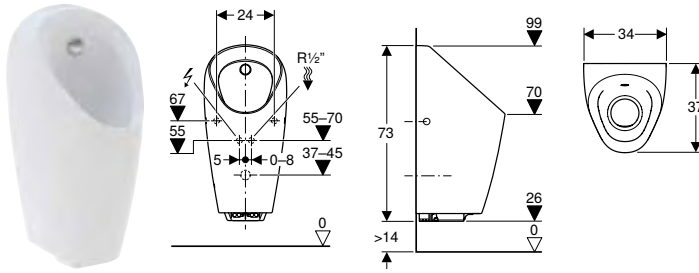

Urinals

Urinals, flush operation, rimless
With integrated urinal flush control

Geberit Selva urinal with integrated control, mains operation

click & scan

Application purposes

- For operating with automatic, water-saving flush
- For Geberit installation elements for urinals with or for integrated flush control

Technical data

Degree of protection	IP45
Nominal voltage	110–240 V AC
Mains frequency	50–60 Hz
Operating voltage	4.5 V DC
Power consumption in standby mode max.	0.1 W
Flow pressure	1–8 bar
Water test pressure max.	16 bar
Flush volume small, adjustment range	0.5 l
Flow rate at 100 kPa / 1 bar with flow limiter	0.18 l/s
Interval flush time, factory setting	5 s
Detection time, factory setting	7 s
Flush time, adjustment range	1–15 s
Flush time, factory setting	7 s
Product material	Vitreous china

Scope of delivery

- Urinal flush control with power supply unit and solenoid valve
- Fastening material
- Urinal trap with suction function
- Drain strainer
- Drain assembly
- Inlet set
- Water pressure reducing valve

Characteristics

- IR user detection with leg detection
- Rimless
- Wall-hung
- Urinal flush control can be replaced from front, without removing ceramic appliance
- Spray head can be replaced from front, without removing ceramic appliance
- Trap can be replaced from top, without removing ceramic appliance
- Trap adapter can be height-adjusted without tools
- Drainage system can be cleaned without removing ceramic appliance
- Water-saving hybrid mode can be set
- Adjustable interval flush
- Preflush can be set
- Power failure control unit
- Valve-closing function when power fails
- Functions can be set and queried with the Geberit Service Handy
- Device settings and operation with mobile device via integrated Bluetooth® interface
- Compatible with Geberit Control App
- Wired networkable with Geberit gateway via GEBUS converter
- Wirelessly connectable with Geberit Gateway via Bluetooth®
- Compatible with Geberit Connect
- Flush volume can be reduced to 0.5 l per flush with flush time
- Flushing out of urinal ceramic with 0.5 l per flush guaranteed, while compliant with EN13407
- Tap group II in accordance with DIN 4109

Art. no.	Colour / surface	B [cm]	H [cm]	T [cm]	Power consumption [W]	Inlet	Outlet	Target marking
116.082.00.1	white	34	73	37	≤ 0.5	rear	to the rear	no

Can be combined with

- Geberit Duofix element for urinal, 112–130 cm, universal, for exposed flushing valve
- Geberit GIS element for urinal, 114 cm, universal, for exposed flushing valve
- Geberit Kombifix element for urinal, 109–127 cm, universal, for exposed flushing valve

Accessories

- Geberit drain strainer for trap adapter d140 → p. 971

- For installing and removing the urinal flush control without removing the ceramic appliance, the urinal rim height must be at least 58 cm above finished floor