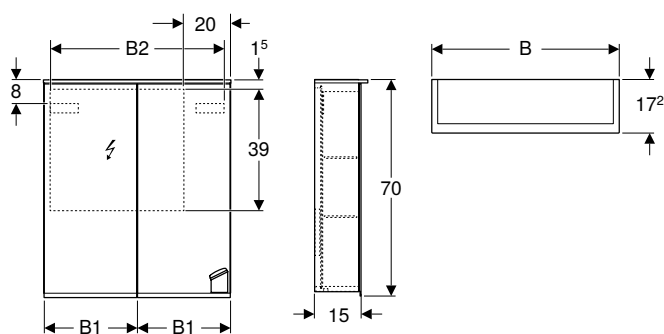

Geberit Option Plus mirror cabinet with lighting and two doors

click & scan

Geberit Smyle

Technical data

Degree of protection	IP44
Nominal voltage	220–240 V AC
Mains frequency	50 Hz / 60 Hz
Operating voltage	12 V DC
Output voltage	12 V DC
Product material	High-compressed three-layer chipboard
Light source energy efficiency class	F
Light colour	4200 K
Service life of LED lighting	60000 h
Measuring method	LM-80
Colour Rendering Index min.	80

Scope of delivery

- Mirror cabinet
- 2 glass shelves
- Magnifying mirror
- Magnetic holder
- Fastening material

Characteristics

- Suitable for all bathroom series
- FSC™ C134279 certified
- LED lighting
- Indirect lighting
- Touch-sensor switch for the upper light
- Touch-sensor switch for the bottom light
- Orientation light can be deactivated
- Power socket
- Mirrored body
- Mirrored back side
- With two doors
- Doors mirrored on both sides
- Movable glass shelves
- Magnifying mirror
- Magnetic holder
- Moisture-resistant

Art. no.	Colour / surface	B1 [cm]	B2 [cm]	H [cm]	T [cm]	Protection class	Power consumption [W]	Luminous flux [lm]
B / width: 60 cm								
500.593.00.1	Body, Interior door, exterior door: mirrored	29.8	54.5	70	17.2	I	10	1050
B / width: 75 cm								
500.206.00.1	Body, Interior door, exterior door: mirrored	37.3	69.6	70	17.2	I	12.25	1260

Accessories

- Geberit magnetic holder → p. 516
- Geberit magnifying mirror → p. 516