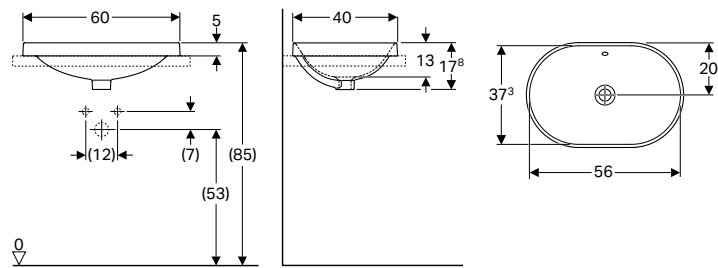

Geberit VariForm countertop washbasin, elliptic

click & scan

Application purposes

- For mounting in washtops from above

Technical data

Product material	Vitreous china

Characteristics

- Elliptic
- Easy to mount thanks to provided cutout template

Scope of delivery

- Template

Art. no.	Colour / surface	Tap hole	Overflow	H [cm]	T [cm]

B / width: 60 cm

500.728.01.2	white	without	visible, symmetrical	17.8	40
500.730.01.2 *	white	without	without	17.8	40

* Order-based production

Accessories

- Geberit waste outlet with free outlet and valve cover
- Geberit waste outlet with free outlet, screen