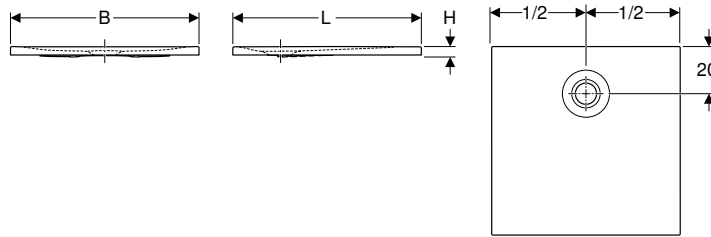

Shower trays made of sanitary acrylic

Geberit Nemea square shower tray

click & scan

Application purposes

- For draining off waste water from a single shower head
- For private bathrooms and hotels
- For installation with set of feet for shower trays
- For installation with bathtub support
- For use as floor-even shower surface
- Suitable for barrier-free construction

Characteristics

- Square
- Drain hole $\varnothing$ 90 mm
- Antislip class A according to EN 16165 (barefoot walking) only for models with a matt surface
- Fulfils requirements in accordance with EN 14527, class 1

Technical data

Product material	Sanitary acrylic

Art. no.	Colour / surface	L [cm]	B [cm]	H [cm]
550.570.00.1	white / glossy	80	80	3.5
550.571.00.1	white / glossy	90	90	3.5
550.590.00.1	white / matt	80	80	3.5
550.591.00.1	white / matt	90	90	3.5

To order additionally

- Shower drain $\varnothing$ 90 mm
- Set of legs and crossbar with wall anchor
- Sealing material

Accessories

- Geberit set of feet and crossbars, with wall anchors, for shower tray made of sanitary acrylic → p. 1009
- Geberit shower drain d90, depth of water seal 30 mm, outlet made of PE
- Geberit shower drain d90, depth of water seal 50 mm, outlet made of PE
- Geberit shower drain d90, for cross-floor installation, without trap, with drain cover
- Geberit shower drain d90, with drain cover, depth of water seal 30 mm, outlet made of PE
- Geberit shower drain d90, with drain cover, depth of water seal 50 mm, outlet made of PE
- Geberit Split drain cover, d90, for shower drain, 30/50 mm water seal depth
- Geberit sealing set for shower trays → p. 1021