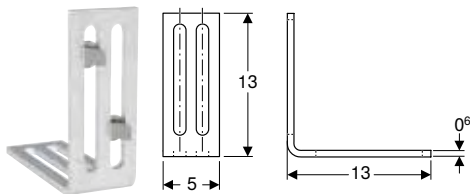

Geberit GIS mounting bracket 13 cm x 13 cm

click & scan

Application purposes

- For creating Geberit GIS support systems
- For fastening Geberit GIS support systems to the building structure
- For compensating for construction differences
- For aligning prefabricated Geberit GIS support systems with the building structure

Characteristics

- Zinc-plated
- Legs with two oblong holes each
- Distance of Geberit GIS profile to building structure adjustable, top edge of Geberit GIS profile 5–13 cm

Art. no.
461.185.00.1

Accessories

- Sound insulating panel for Geberit GIS mounting bracket → p. 105

Scope of delivery

- 2 ratchet pins
- 2 nuts M8
- Fastening material