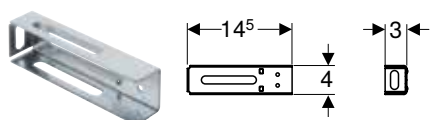

Accessories

Geberit Duofix clip for pipe fixation

click & scan

Application purposes

- For fastening to Geberit Duofix stands
- For sliding bracket fastenings
- For discharge pipes up to \varnothing 110 mm (DN 100)
- For fastening supply lines