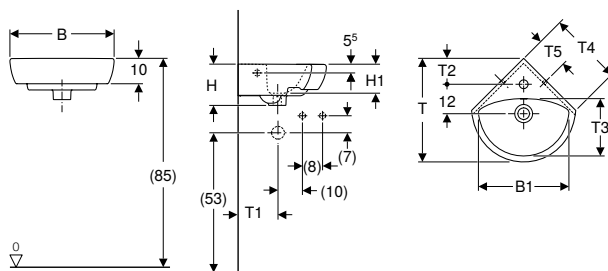

Corner handrinse basins

Geberit Selnova corner handrinse basin

click & scan

Application purposes

- For corner installation

Characteristics

- Can be combined with full pedestal

Technical data

Product material	Vitreous china

Scope of delivery

- Corner handrinse basins

Art. no.	Colour / surface	Tap hole	Overflow	B1	H	H1	T	T1	T2	T3	T4	T5
				[cm]	[cm]	[cm]	[cm]	[cm]	[cm]	[cm]	[cm]	[cm]

B / width: 41.5 cm

500.326.01.1	white	centred	visible, symmetrical	36	16.5	11.5	41	15.5	10	22.5	34	10

B / width: 59 cm

500.327.01.1	white	centred	visible, symmetrical	53	18	13	56	20	16.5	31.5	52.5	16.5

Can be combined with

- Geberit Selnova full pedestal → p. 733

Accessories

- Geberit dip tube trap for washbasin, horizontal outlet
- Geberit fastening material for handrinse basin → p. 1035

- Geberit Selnova full pedestal only for corner handrinse basins 59 cm