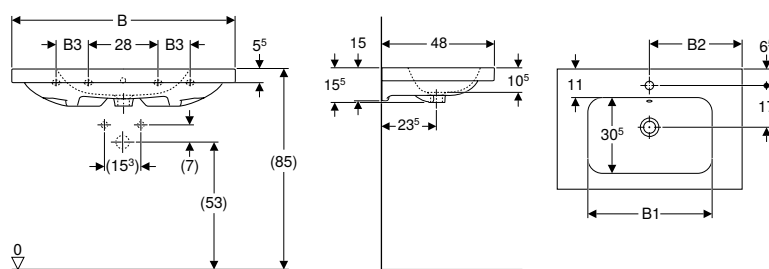

Mix & Match

Geberit iCon Light washbasin with shelf surface

Technical data

Product material	Fine fireclay

Characteristics

- Can be installed with a washbasin cabinet
- With shelf surface

Art. no.	Colour / surface	Mix & Tap hole Match	Overflow	B1 [cm]	B2 [cm]	B3 [cm]	Cabinet width [cm]	H [cm]	T [cm]	Fastening points	Shelf space
B / width: 75 cm											
501.839.00.1	white	Yes centred	visible, symmetrical	52	37.5		74	15.5	48	2	on both sides
501.839.00.3*	white	Yes without	visible, symmetrical	52	37.5		74	15.5	48	2	on both sides
501.839.00.5*	white	Yes centred	without	52	37.5		74	15.5	48	2	on both sides
501.839.00.7*	white	Yes without	without	52	37.5		74	15.5	48	2	on both sides
B / width: 90 cm											
501.840.00.1	white	Yes centred	visible, symmetrical	54	45	13	88.8	16	48	4	on both sides
501.840.00.3*	white	Yes without	visible, symmetrical	54	45	13	88.8	16	48	4	on both sides
501.840.00.5*	white	Yes centred	without	54	45	13	88.8	16	48	4	on both sides
501.840.00.7*	white	Yes without	without	54	45	13	88.8	16	48	4	on both sides

* Order-based production

Can be combined with

- Geberit iCon cabinet for washbasin, with one drawer → p. 614
- Geberit iCon cabinet for washbasin, with two drawers → p. 616
- Geberit ONE cabinet for washbasin, with two drawers → p. 486
- Geberit ONE cabinet for washbasin, with one drawer → p. 484
- Geberit Acanto cabinet for washbasin, with one drawer and one internal drawer → p. 564

Accessories

- Geberit dip tube trap for washbasin, horizontal outlet
- Geberit washbasin drain, space-saving model, slim design, with external waste plug with push actuation
- Geberit washbasin drain, space-saving model, slim design, with external waste plug and lever actuation
- Geberit washbasin drain, space-saving model, slim design, with free outlet and valve cover
- Geberit fastening material for washbasin → p. 1035

- A Geberit washbasin connector, space-saving model is required for the installation of the washbasin with base cabinet. See 'Assortment overview – Geberit iCon washbasin connectors space-saving model' or online catalogue, washbasin accessories
- Mix & Match: Articles of the same width can be freely combined in the Geberit ONE, Acanto and iCon series