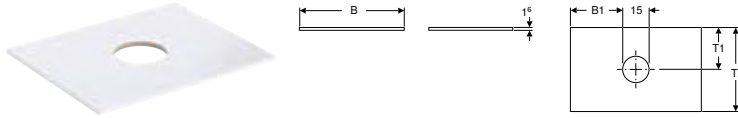

Washtops

New

Geberit Aniara washtop

click & scan

Technical data

Product material	High-compressed three-layer chipboard

Scope of delivery

- Washtop
- Fastening material

Characteristics

- Wood from sustainable forestry with certified origin

Art. no.	Colour / surface	Section	B [cm]	B1 [cm]	H [cm]	T [cm]	T1 [cm]
510.074.01.1	white / silk-glossy	centred	51.4	18.2	1.6	41.3	20.7
510.074.00.3	white / silk-matt	centred	51.4	18.2	1.6	41.3	20.7
510.074.JH.1	oak / wood-textured melamine	centred	51.4	18.2	1.6	41.3	20.7
510.074.JK.1	lava / silk-matt	centred	51.4	18.2	1.6	41.3	20.7
510.074.00.2	rusty red / silk-matt	centred	51.4	18.2	1.6	41.3	20.7
510.075.01.1	white / silk-glossy	centred	59.6	22.3	1.6	47.8	23.9
510.075.00.3	white / silk-matt	centred	59.6	22.3	1.6	47.8	23.9
510.075.JH.1	oak / wood-textured melamine	centred	59.6	22.3	1.6	47.8	23.9
510.075.JK.1	lava / silk-matt	centred	59.6	22.3	1.6	47.8	23.9
510.075.00.2	rusty red / silk-matt	centred	59.6	22.3	1.6	47.8	23.9
510.076.01.1	white / silk-glossy	centred	74.4	29.7	1.6	47.8	23.9
510.076.00.3	white / silk-matt	centred	74.4	29.7	1.6	47.8	23.9
510.076.JH.1	oak / wood-textured melamine	centred	74.4	29.7	1.6	47.8	23.9
510.076.JK.1	lava / silk-matt	centred	74.4	29.7	1.6	47.8	23.9
510.076.00.2	rusty red / silk-matt	centred	74.4	29.7	1.6	47.8	23.9
510.077.01.1	white / silk-glossy	centred	89.2	37.1	1.6	47.8	23.9
510.077.00.3	white / silk-matt	centred	89.2	37.1	1.6	47.8	23.9
510.077.JH.1	oak / wood-textured melamine	centred	89.2	37.1	1.6	47.8	23.9
510.077.JK.1	lava / silk-matt	centred	89.2	37.1	1.6	47.8	23.9
510.077.00.2	rusty red / silk-matt	centred	89.2	37.1	1.6	47.8	23.9
510.078.01.1	white / silk-glossy	left and right	118.8	22.9	1.6	47.8	23.9
510.078.00.3	white / silk-matt	left and right	118.8	22.9	1.6	47.8	23.9
510.078.JH.1	oak / wood-textured melamine	left and right	118.8	22.9	1.6	47.8	23.9
510.078.JK.1	lava / silk-matt	left and right	118.8	22.9	1.6	47.8	23.9
510.078.00.2	rusty red / silk-matt	left and right	118.8	22.9	1.6	47.8	23.9

Available as of April 2026

To order additionally

- Geberit Aniara lay-on washbasin, elliptic → p. 654
- Geberit Aniara lay-on washbasin, square → p. 655
- Geberit Aniara lay-on washbasin, round → p. 654