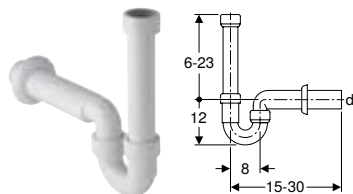

Geberit P-trap for devices

click & scan

Application purposes

- For connecting washing machines or dishwashers

Technical data

Depth of water seal (mm)	50 mm
Product material	PP

Characteristics

- Quality-monitored in accordance with EN 274-3
- Horizontal outlet

Scope of delivery

- Inlet connection piece made of PP, G 1 1/2"
- Wall collar

Art. no.	Colour / surface	d, $\varnothing$ [mm]	G ["]	h [cm]
152.702.11.1	white alpine	50	1 1/2	6-23
152.704.11.1	white alpine	40	1 1/2	6-23