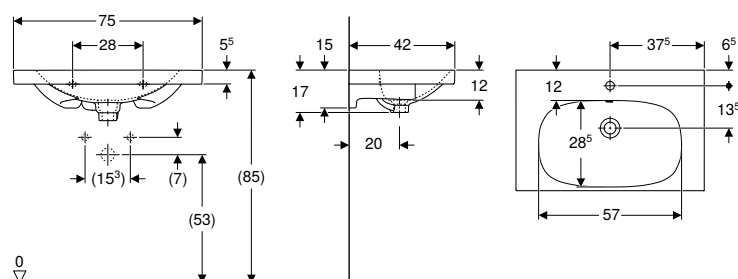

Geberit Acanto washbasin, small projection, with shelf surface

Technical data

Product material	Fine fireclay

Characteristics

- Can be installed with a washbasin cabinet
- Small projection
- With shelf surface

Art. no.	Colour / surface	Tap hole	Overflow	Cabinet width	H	T	Shelf space
				[cm]	[cm]	[cm]	

B / width: 75 cm

500.632.01.2	white	centred	visible, symmetrical	74	17	42	on both sides

Can be combined with

- Geberit Acanto cabinet for washbasin, with one drawer and one internal drawer, small projection → p. 566

Accessories

- Geberit dip tube trap for washbasin, horizontal outlet
- Geberit washbasin drain, space-saving model, slim design, with external waste plug with push actuation
- Geberit washbasin drain, space-saving model, slim design, with external waste plug and lever actuation
- Geberit washbasin drain, space-saving model, slim design, with free outlet and valve cover
- Geberit fastening material for washbasin → p. 1035

- A Geberit washbasin connector, space-saving model is required for the installation of the washbasin with base cabinet. See 'Assortment overview – Geberit Acanto washbasin connectors space-saving model' or online catalogue, washbasin accessories