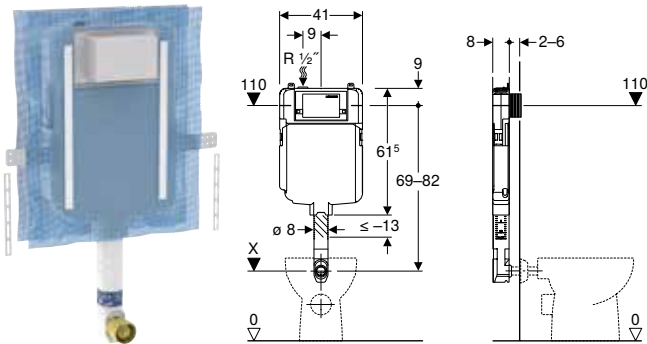

Art. no.	B [cm]	H [cm]	T [cm]
109.233.00.2	44	39.5	12

- Actuator plate has to be ordered separately

Geberit Alpha concealed cistern 8 cm, 6 / 3 litres

Application purposes

- For masonry walls
- For installation in part or room-height prewall installations
- For installation in room-height installation walls
- For floor-standing WCs
- For dual flush

Technical data

Flow pressure	0.1–10 bar
Flush volume, factory setting	6 l / 3 l
Flush volume large, adjustment range	4 l / 4.5 l / 6 l / 7.5 l
Flush volume small, adjustment range	2–4 l
Product material	Plastic

Characteristics

- Concealed cistern with front actuation
- Concealed cistern, fully insulated against condensation
- Premounted direct plastering netting
- Immediate post flush possible with factory setting
- Flush bend fitted
- Flush bend adjustable 2 cm upwards and 1 cm downwards
- Water supply connection on the top left
- Protection box for service opening can be cut to length

Scope of delivery

- Water supply connection R 1/2", compatible with MasterFix and MeplaFix, with integrated angle stop valve and hand wheel
- Protection box for service opening
- Flush bend with recess shells
- Flush bend extension, $\varnothing$ 45 mm
- Protection plug
- 2 slotted flat irons
- 2 mounting shoes
- Fastening material

Art. no.	B [cm]	H [cm]	T [cm]
109.175.00.1	41	61.5	8

- Actuator plate has to be ordered separately