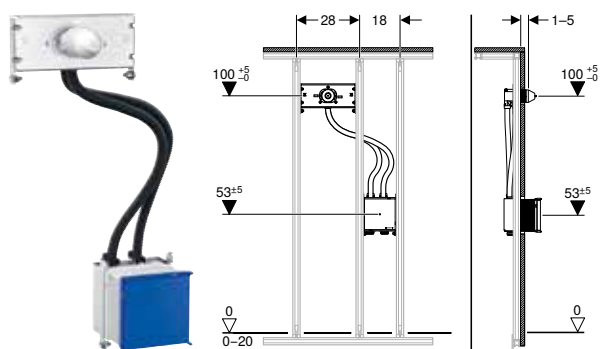

Geberit GIS crossbar for electronic wall-mounted tap with concealed function box

click & scan

Application purposes

- For Piave and Brenta washbasin taps, wall-mounted, with concealed function box

Scope of delivery

- Protection box with cover, for concealed housing
- Protection box for fastening of wall-mounted tap

Characteristics

- Premounted fastening for wall-mounted tap
- Water supply connection compatible with MasterFix and MeplaFix
- Water supply connection on the bottom of concealed housing
- Concealed housing for Geberit washbasin tap, wall-mounted, for concealed function box, premounted
- Premounted connection pipes between concealed housing and fastening for wall-mounted tap
- Shut-off unit integrated in the concealed housing

Art. no.

461.146.00.1

Can be combined with

- Geberit Piave washbasin tap, wall-mounted, mains operation, for concealed function box → p. 342
- Geberit Brenta washbasin tap, wall-mounted, mains operation, for concealed function box → p. 344
- Geberit Piave washbasin tap, wall-mounted, battery operation, for concealed function box → p. 346
- Geberit Brenta washbasin tap, wall-mounted, battery operation, for concealed function box → p. 348
- Geberit Piave washbasin tap, wall-mounted, generator operation, for concealed function box → p. 350
- Geberit Brenta washbasin tap, wall-mounted, generator operation, for concealed function box → p. 351

Accessories

- Geberit cover plate for concealed function box → p. 354
- Geberit cover plate, surface-even, for concealed function box → p. 354