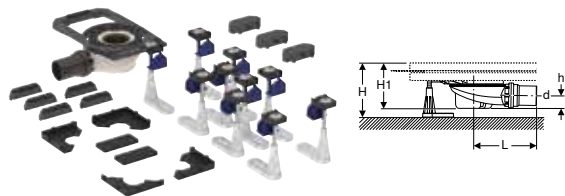

Geberit Duofix shower drain with ten long feet, integrated for CleanFloor30 shower surface, depth of water seal 50 mm

click & scan

Application purposes

- For drainage of Geberit CleanFloor30 shower surfaces, integrated
- For floor constructions up to upper edge of the finished floor 13.5–25 cm
- For fastening to Geberit Duofix installation frames for shower surfaces
- For use as floor drain with horizontal outlet

Characteristics

- Quality-monitored in accordance with EN 274-3
- Removable trap cup
- Threaded rods can be shortened

Scope of delivery

- Shower drain $\varnothing$ 90 mm
- Straight connector made of PE-HD
- Feet for installation frame
- 16 Gummiauflagen
- Holder for shower drain
- Assembly clamp
- Fastening screw

Art. no.	DN	d, $\varnothing$ [mm]	H [cm]	H1 [cm]	h [cm]
551.567.00.1	50	50	13.5–25	11.8	3.3

Available as of April 2026

To order additionally

- Geberit CleanFloor30 integrated shower surface, with sealing fleece
- Geberit Duofix installation frame for shower surfaces