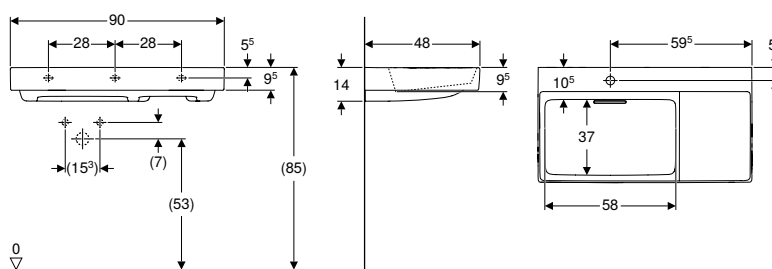

Mix & Match

Geberit ONE washbasin CleanDrain, right shelf surface

Technical data

Product material	Fine fireclay

Scope of delivery

- Washbasin
- Drain cover with comb insert, magnetic fixing
- Geberit washbasin connector and trap, space-saving model

Characteristics

- Can be installed with a washbasin cabinet
- Horizontal outlet
- Hidden overflow function
- Actuation using tie rod
- With integrated hair trap
- Hygienic with optimum flow behaviour

Art. no.	Colour / surface	Mix & Match	Tap hole	Overflow	Cabinet width [cm]	H [cm]	T [cm]	Fastening points	Shelf space
B / width: 90 cm									
505.039.00.1	Washbasin: white / KeraTect Cover: white / glossy	Yes	left	without	90	14	48	3	right
505.042.00.1	Washbasin: white / KeraTect Cover: white / glossy	Yes	without	without	90	14	48	3	right

Can be combined with

- Geberit iCon cabinet for washbasin, with one drawer → p. 614
- Geberit iCon cabinet for washbasin, with two drawers → p. 616
- Geberit ONE cabinet for washbasin, with two drawers → p. 486
- Geberit ONE cabinet for washbasin, with one drawer → p. 484
- Geberit Acanto cabinet for washbasin, with one drawer and one internal drawer → p. 564

Accessories

- Geberit fastening material for washbasin → p. 1035
- Geberit ONE drain cover with comb insert, magnetic fixing → p. 478

- Mix & Match: Articles of the same width can be freely combined in the Geberit ONE, Acanto and iCon series