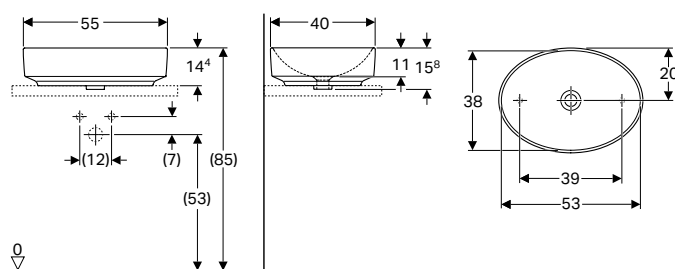

Geberit VariForm lay-on washbasin, oval

Application purposes

- For mounting on washtops

Technical data

Product material	Fine fireclay

Characteristics

- Oval
- Easy to mount thanks to provided cutout template
- Can be installed with a washbasin cabinet

Scope of delivery

- Fastening material
- Template

Art. no.	Colour / surface	Tap hole	Overflow	H [cm]	T [cm]
B / width: 55 cm					
500.771.01.2	white	without	without	15.8	40

Accessories

- Geberit waste outlet with free outlet and valve cover
- Geberit waste outlet with free outlet, screen