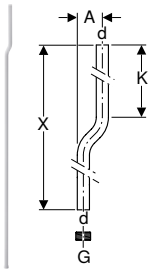

Geberit flush bend extension, offset

click & scan

Application purposes

- For connecting high-level Geberit exposed cisterns with a squat WC

Scope of delivery

- 2 pipe straps
- Adhesive
- Threaded connector

Technical data

Product material	PVC

Art. no.	Colour / surface	d, $\emptyset$ [mm]	G ["]	A [cm]	X [cm]	K [cm]
119.503.11.1	white alpine	32	1 1/4	6.5	200	27

- This product is supplied with the Tangit PVC-U special adhesive. This consumable contains classified hazardous substances. Information, instructions and measures for handling hazardous substances safely can be found at <https://www.geberit-global.com>.