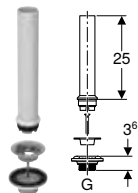

Waste fittings and traps for washplaces and kitchen sinks

Drain assemblies for sinks
Accessories

Geberit waste outlet with overflow pipe, for cleaner sink

click & scan

Application purposes

- For washbasins without overflow
- For cleaner sinks without overflow

Technical data

Product material	Stainless steel / plastic

Scope of delivery

- Overflow pipe
- Waste outlet
- Seal
- Bolt

Art. no.	Colour / surface	G ["]
152.121.00.1	Stainless steel smooth	1 1/4
152.122.00.1	Stainless steel smooth	1 1/2