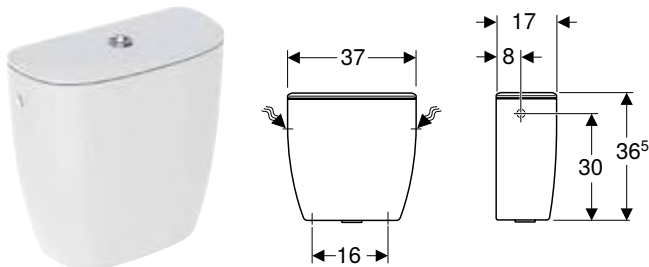

Geberit Bastia exposed cistern, close-coupled, dual flush, lateral water supply connection, for WC with flush rim

click & scan

Application purposes

- For water supply connections 3/8"
- For close-coupled installation

Technical data

Flush volume, factory setting	6 l / 3 l
Flush volume large, adjustment range	4 l / 6 l
Flush volume small, adjustment range	2.6 l / 3 l
Product material	Vitreous china

Characteristics

- Dual flush
- Type 1, full flush volume 6 l, in accordance with EN 997
- Water supply connection on the left/right
- Sound-absorbing

Scope of delivery

- Mechanism

Art. no.	Colour / surface	B [cm]	H [cm]	T [cm]
502.387.00.1	white	37	36	17

Can be combined with

- Geberit Bastia floor-standing WC for close-coupled exposed cistern, washdown, horizontal outlet → p. 786