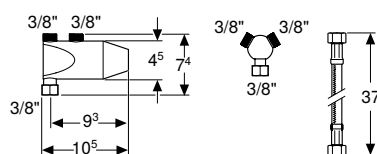

Accessories

Geberit Bambini tap aerator for washbasin tap

click & scan

Scope of delivery

- Installation wrench

Art. no.	Flow rate [l/min]	Model
571410000	5.7	swivelling

Geberit Bambini mini thermostat for washbasin tap

click & scan

Application purposes

- For Bambini washbasin taps
- For adjusting and limiting the hot water temperature
- For preventing scald injuries in case of cold water supply failure
- For mounting on G 3/8" angle stop valves

Technical data

Operating pressure	≤ 10 bar
Recommended operating pressure (bar)	1–5 bar
Operating temperature, hot water	60–65 °C
Operating temperature, cold water	10–15 °C
Flow rate at 300 kPa / 3 bar	12 l/min
Product material	Brass chrome-plated

Characteristics

- Tap group I in accordance with DIN 4109
- Scalding protection by thermal expansion element according to EN 1111
- Maximum water temperature can be adjusted at the outlet by thermostatic cartridge
- Components in contact with drinking water lead-free

Scope of delivery

- Y-piece
- Reinforced braided hose 3/8"
- Basket filter

Art. no.	599113000