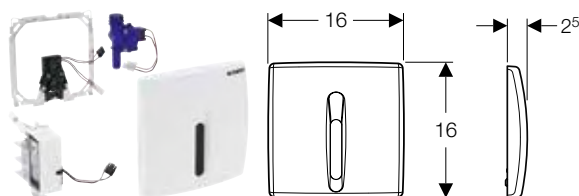

Scope of delivery

- Type 50 actuator plate
- Pneumatic flush actuation, premounted on mounting frame
- Pneumatic valve
- Fastening material

Art. no.	Colour / surface	Product material
116.016.00.1	customised	Die-cast zinc

Can be combined with

- Geberit installation set with flush pipe, for urinal flush control, universal → p. 288
- Geberit installation set with nipple made of brass, for urinal flush control, universal → p. 289
- Geberit Duofix element for urinal, 112–130 cm, universal → p. 72
- Geberit Duofix element for urinal, 112–130 cm, universal, for spray head → p. 73
- Geberit GIS element for urinal, 114 cm, universal → p. 120
- Geberit GIS element for urinal, 114 cm, universal, for spray head → p. 121
- Geberit Kombifix element for urinal, 109–127 cm, universal → p. 27
- Geberit Kombifix element for urinal, 109–127 cm, universal, for spray head → p. 28

Basic

Geberit Basic urinal flush control with electronic flush actuation, mains operation, actuator plate, square, made of plastic

click & scan

Application purposes

- For automatic flush actuation of urinals
- For installation in Geberit Duofix elements for urinal, 130 cm, universal, for urinal flush control Basic

Technical data

Degree of protection	IP45
Nominal voltage	110–240 V AC
Mains frequency	50 Hz
Operating voltage	4.5 V DC
Flow pressure	1–8 bar
Water test pressure max.	16 bar
Storage temperature	-20 – +70 °C
Operating temperature	1–50 °C
Detection time, factory setting	7 s
Flush time, adjustment range	1–15 s
Flush time, factory setting	7 s

Characteristics

- Cover plate with securing bar
- Adjustable interval flush
- Preflush can be set
- Power failure control unit
- Valve-closing function when power fails
- Device settings and operation with mobile device via integrated Bluetooth® interface
- Compatible with Geberit Control App
- Functions can be set and queried with the Geberit Service Handy
- Components in contact with drinking water lead-free

Scope of delivery

- Cover plate with IR window
- Mounting frame
- Infrared control
- Solenoid valve
- Power supply unit
- Fastening material

Art. no.	Colour / surface	Product material	Power consumption [W]
115.817.11.5	white alpine	Plastic	≤ 0.5
115.817.46.5	chrome / matt	Plastic	≤ 0.5

Can be combined with

- Geberit installation set for Basic urinal flush control → p. 290
- Geberit installation set with flush bend and flush bend extension, for Basic urinal flush control → p. 290
- Geberit Duofix element for urinal, 130 cm, universal, for Basic urinal flush control → p. 76

- Only compatible with art. no. 115.801.00.5, 111.665.00.5 and 115.985.00.5