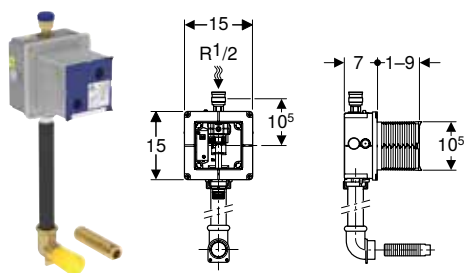

Geberit installation set for urinal flush controls with 1/2" connection

click & scan

Application purposes

- For concealed installation in solid construction
- For Preda and Selva urinals for concealed urinal flush controls

Technical data

Flow pressure	1–8 bar
Water test pressure max.	16 bar
Flow rate at 100 kPa / 1 bar without flow limiter	0.3 l/s
Flow rate at 100 kPa / 1 bar with flow limiter	0.24 l/s

Characteristics

- Water supply connection on the top centre
- Premounted conduit pipe for rinsing pipeline
- With nipple made of plastic
- Premounted stop valve with throttle
- Electrical connection prepared
- Protection box for service opening can be cut to length without tools

Scope of delivery

- Protection box with cover
- Water supply connection R 1/2"
- Concealed housing
- Stop valve with throttle
- Conduit pipe
- Terminal
- Flush pipe made of PE-HD, $\varnothing$ 32 mm
- Elbow tap connector 90° with female thread G 1"
- Connecting fitting

Art. no.

116.005.00.1

Can be combined with

- Geberit Preda urinal for concealed flush control
- Geberit Selva urinal for concealed flush control
- Geberit Tamina urinal for concealed flush control

- Not compatible with art. no. 115.817.xx.5 and 115.818.xx.5

Flush pipes, flush bends and adapters

Geberit flush bend extension for urinal, with sleeve

click & scan

Application purposes

- For connecting to urinals

Scope of delivery

- Sleeve made of EPDM

Technical data

Product material	PE-HD

Art. no.	d, $\varnothing$ [mm]	d1, $\varnothing$ [mm]
152.489.16.1	32	35