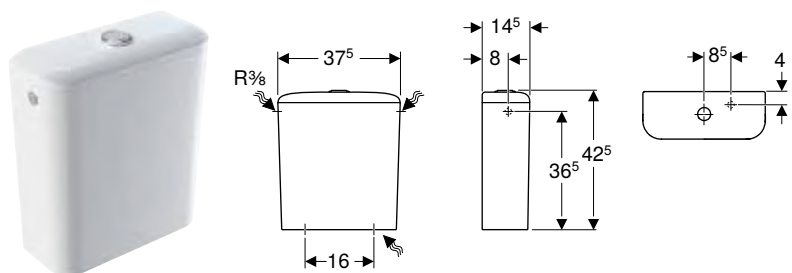

Geberit iCon Square exposed cistern, close-coupled, dual flush, lateral or bottom water supply connection

Application purposes

- For water supply connections 3/8"
- For close-coupled installation

Characteristics

- Dual flush
- Water supply connection on the left/right or bottom
- Type 1, full flush volume 6 l, in accordance with EN 997

Technical data

Flush volume, factory setting	6 l / 3 l
Flush volume small, adjustment range	3 l / 4 l
Product material	Vitreous china

Scope of delivery

- Mechanism

Art. no.	Colour / surface	B [cm]	H [cm]	T [cm]
228950000	white	37.5	42.5	14.5