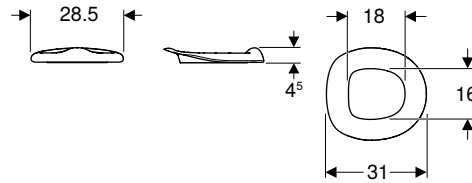

Geberit Bambini WC seat ring for small children

click & scan

Application purposes

- For WCs for small children, Rimfree

Technical data

Product material	PUR

Characteristics

- Child-friendly design
- Potty chair shape
- Lay-on seat

Scope of delivery

- WC seat ring

Art. no.	Colour / surface	B [cm]	H [cm]	T [cm]	Soft-closing mechanism	Fastening
502.972.PL.1	agate grey	28.5	4.5	31	no	none
502.972.FY.1	carmine red	28.5	4.5	31	no	none

Can be combined with

- Geberit Bambini floor-standing WC for small children, washdown, Rimfree → p. 852