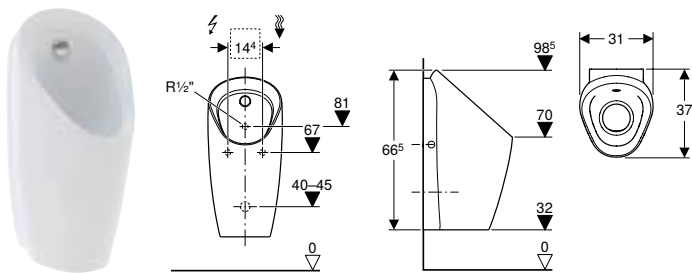

Geberit Preda urinal for concealed flush control

click & scan

Application purposes

- For operating with automatic, water-saving flush
- For connecting to concealed urinal flush controls
- For Geberit installation elements for urinals for spray head
- For installation sets for urinal flush control, for Preda and Selva urinals

Technical data

Flush volume small, adjustment range	0.5 l
Product material	Vitreous china

Characteristics

- Wall-hung
- Rimless
- Spray head can be replaced from front, without removing ceramic appliance
- Trap can be replaced from top, without removing ceramic appliance
- Trap adapter can be height-adjusted without tools
- Drainage system can be cleaned without removing ceramic appliance
- Flushing out of urinal ceramic with 0.5 l per flush guaranteed, while compliant with EN13407
- Waterless operation possible

Scope of delivery

- Fastening material
- Urinal trap with suction function
- Drain strainer
- Drain assembly
- Check valve
- Elbow tap connector 90° R 1/2"

Art. no.	Colour / surface	B [cm]	H [cm]	T [cm]	Outlet
116.070.00.1	white	31	66.5	37	to the rear

Can be combined with

- Geberit installation set for urinal flush controls with 1/2" connection
- Geberit Duofix element for urinal, 112–130 cm, universal, for spray head
- Geberit GIS element for urinal, 114 cm, universal, for spray head
- Geberit Kombifix element for urinal, 109–127 cm, universal, for spray head

Accessories

- Geberit cover plate made of stainless steel, for urinal flush control
- Geberit hybrid trap adapter for Preda, Selva and Tamina urinals → p. 970
- Geberit hybrid trap for urinals → p. 969