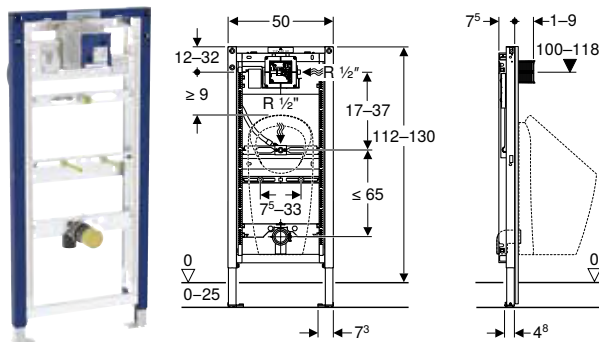

Geberit Duofix element for urinal, 112–130 cm, universal, for spray head

click & scan

Application purposes

- For metal and wood frame walls
- For Geberit Duofix system walls
- For installation in part- or room-height prewalls
- For installation in room-height partition walls
- For floor constructions 0–25 cm
- For Preda urinals
- For Selva urinals
- For Tamina urinals
- For Narva urinals

Technical data

Flow pressure	1–8 bar
Water test pressure max.	16 bar
Test pressure air / inert gas max.	3 bar
Flow rate at 100 kPa / 1 bar without flow limiter	0.3 l/s
Flow rate at 100 kPa / 1 bar with flow limiter	0.18 l/s

Characteristics

- 2025 range
- Statically self-supporting frame, protected against corrosion with powder coating
- With pull-out plate for lateral fastening above the element on metal or wood profiles or on Geberit Duofix system studs
- Alternative fastening point for wall anchors
- Rotating foot plates, suitable for installation in U profiles UW 50 and UW 75
- Foot plates that can be mounted in Geberit Duofix system rail without tools, without additional components
- Galvanised non-slip leg supports protected against corrosion
- Connection positions for Preda urinal prepared
- Water supply connection compatible with MasterFix and MeplaFix
- Elbow connector can be mounted without tools
- Premounted stop valve with throttle
- Flush hose can be bent
- Flush hose with guide to prevent standing water
- Fastening for connection bend, height-adjustable and sound-absorbing
- Urinal fasteners M8 width- and height-adjustable
- Crossbars with centring marks, adjustable without tools
- Markings for connection positions of Preda and Selva urinals

Scope of delivery

- Elbow tap connector R 1/2"
- Protection box with cover
- Connection bend made of PE-HD, ø 63 / 50 mm
- Seal ø 57 / 50 mm
- Urinal trap ø 50 mm, with seal on urinal
- Fastening and protection material

Art. no.	B [cm]	H [cm]	T [cm]
111.676.00.2	50	112–130	7.5

Can be combined with