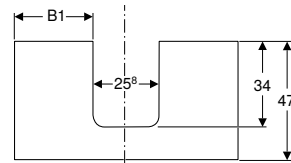

Washtops

Mix & Match

Geberit ONE washtop with cutout, for lay-on washbasin, bowl shape

click & scan

Application purposes

- For mounting on a Geberit ONE, Acanto, iCon washbasin cabinet

Technical data

Product material	High-compressed three-layer chipboard

Characteristics

- FSC™ C134279 certified
- Moisture-resistant

Scope of delivery

- Washtop
- Fastening material