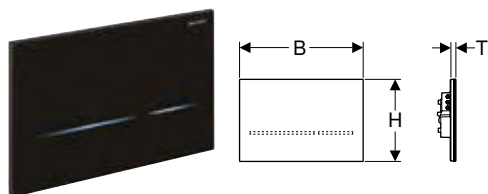

Actuator plates and WC flush controls

WC flush controls with electronic flush actuation

For mains operation, for Geberit Sigma concealed cisterns 8 cm

Geberit electronic WC flush control, mains operation, for Sigma concealed cistern 8 cm, with Sigma80 actuator plate, square, touchless

click & scan

Application purposes

- For private and semipublic areas
- For releasing a dual flush
- For solid and drywall construction
- For Sigma concealed cisterns 8 cm, range 2016
- Not suitable for use with Geberit inserts for in-cistern block
- Suitable for barrier-free construction

Technical data

Degree of protection	IP45
Nominal voltage	85–240 V AC
Mains frequency	50–60 Hz
Operating voltage	12 V DC
Power consumption in standby mode	0.15 W
Interval flush time, factory setting	5 s
Detection time, factory setting	7 s

Scope of delivery

- Sigma80 actuator plate
- Mounting frame
- Support block with servomotor and lifting device, premounted

Characteristics

- Flush actuation possible via external push-button
- Actuator plate without mechanical buttons
- Actuator buttons identifiable by light bars
- Button illumination activated when approached
- Button illumination can be set in five colours
- Orientation light can be activated
- Power supply via external power supply unit
- Transformation of mains voltage to extra-low voltage, 12 V DC
- Operation with extra-low voltage, no mains voltage in cistern
- Adjustable interval flush
- Preflush can be set
- Minimum detection time can be set
- Device settings and operation with mobile device via integrated Bluetooth® interface
- Compatible with Geberit Control App
- Wired networkable with Geberit gateway via GEBUS converter
- Wirelessly connectable with Geberit Gateway via Bluetooth®
- Compatible with Geberit Connect
- Compatible with Geberit Service Handy
- Lockable

Art. no.	Colour / surface	Product material	B [cm]	H [cm]	T [cm]	Power consumption [W]
116.092.SG.6	black / reflective glass	Glass	24.7	16.4	1	≤ 4
116.092.SM.6	reflective glass	Glass	24.7	16.4	1	≤ 4

To order additionally

- Geberit installation set with power supply unit, for WC flush controls with electronic flush actuation, 12 V → p. 248

Can be combined with

- Geberit 230 V / 12 V / 50 Hz power supply unit set with 1.8 m voltage supply cable and combination outlet mounting box → p. 207

Accessories

- Geberit remote flush actuator for single flush, Bluetooth® → p. 252
- Geberit remote flush actuator for dual flush, Bluetooth® → p. 253