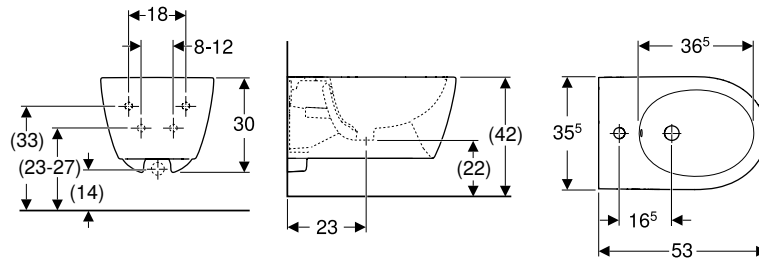

Scope of delivery

- Mechanism

Art. no.	Colour / surface	B [cm]	H [cm]	T [cm]
228950000	white	37.5	42.5	14.5

Bidets

Wall-hung bidets

Geberit iCon wall-hung bidet, shrouded

click & scan

Application purposes