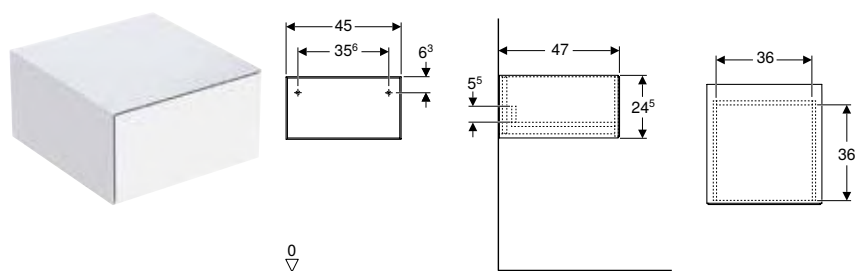

Side cabinets

Geberit ONE low cabinet with one drawer

click & scan

Technical data

Product material	High-compressed three-layer chipboard
Drawer load max.	20 kg

Characteristics

- FSC™ C134279 certified
- Wall-hung
- With one drawer
- Opening with push-to-open mechanism
- Drawer with soft closing
- Moisture-resistant
- Delivered preassembled

Scope of delivery

- Fastening material

Art. no.	Colour / surface	H [cm]	T [cm]
B / width: 45 cm			
505.078.00.1	white / high-gloss coated	24.5	47
505.078.00.2 *	white / matt coated	24.5	47
505.078.00.3	lava / matt coated	24.5	47
505.078.00.4 *	sand grey / high-gloss coated	24.5	47
505.078.00.5	oak / wood-textured melamine	24.5	47
505.078.00.6 *	hickory / wood-textured melamine	24.5	47
505.078.00.7 *	greige / matt coated	24.5	47
505.078.00.8 *	black / matt coated	24.5	47

* Order-based production

Can be combined with

- Geberit ONE cabinet for washbasin, with one drawer → p. 484
- Geberit ONE cabinet for lay-on washbasin, with two drawers → p. 488
- Geberit ONE cabinet for washbasin, with two drawers → p. 486
- Geberit ONE cabinet for lay-on washbasin, with four drawers → p. 489
- Geberit ONE cover for low cabinet and side element, stoneware → p. 507
- Geberit ONE cover for low cabinet and side element, glass → p. 507

Accessories

- Accessory overview – Geberit ONE bathroom furniture → p. 481