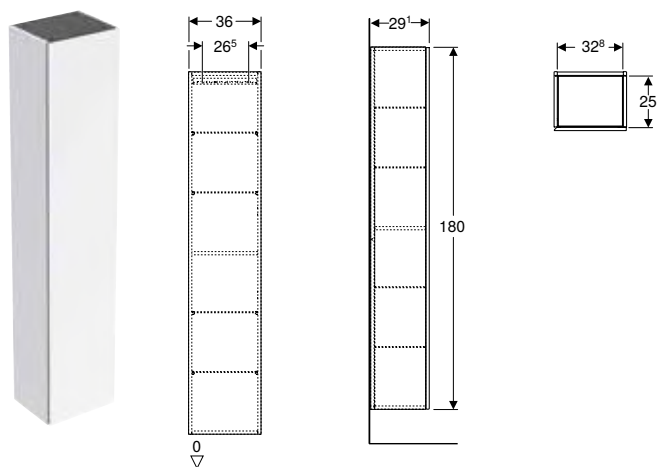

Bathroom furniture

Side cabinets

Geberit tall cabinet with one door

click & scan

Application purposes

- For Geberit ONE, Acanto and iCon series

Technical data

Product material	High-compressed three-layer chipboard

Scope of delivery

- Tall cabinet
- 4 glass shelves
- Fastening material

Characteristics

- FSC™ C134279 certified
- Wall-hung
- With one door
- Door with soft closing
- Opening with recessed handle or push-to-open mechanism
- With four movable glass shelves
- With one fixed shelf
- Hinge side left or right
- Moisture-resistant
- Delivered preassembled

Art. no.	Colour / surface	H [cm]	T [cm]
B / width: 36 cm			
502.316.01.1	Body, Front: white / high-gloss coated	180	29.1
502.316.01.2	Body: white / high-gloss coated Front: white / glossy glass	180	29.1
502.316.01.3 *	Body, Front: white / matt coated	180	29.1
502.316.JH.1	Body, Front: oak / wood-textured melamine	180	29.1
502.316.JK.1	Body, Front: lava / matt coated	180	29.1
502.316.JK.2	Body: lava / matt coated Front: lava / glossy glass	180	29.1
502.316.JR.1 *	Body, Front: hickory / wood-textured melamine	180	29.1
505.083.00.7 *	Body, Front: greige / matt coated	180	29.1
505.083.00.8 *	Body, Front: black / matt coated	180	29.1

* Order-based production

Accessories

- Geberit set of narrow feet → p. 579