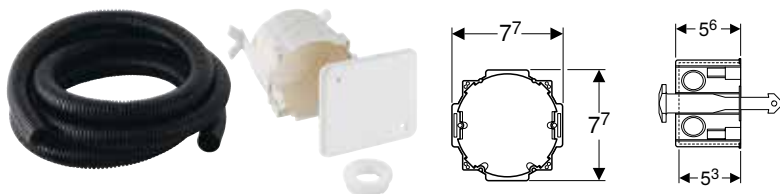

Scope of delivery

- Flush-mounting box for drilling hole \varnothing 68 mm, for electrical connection
- Conduit pipe, length 0.8 m

Art. no.

241.154.00.1

Installation set with flush-mounting box, for Geberit DuoFresh module