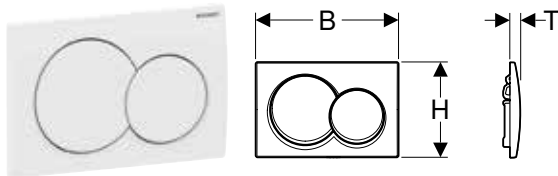

Actuator plates and WC flush controls

Actuator plates

For Alpha concealed cisterns

Geberit Alpha01 actuator plate, round, dual flush

click & scan

Application purposes

- For flush actuation with Alpha concealed cisterns

Technical data

Actuation force (N) max.	20 N

Characteristics

- Top/front actuation

Scope of delivery

- 2 actuator rods
- Fastening material

Art. no.	Colour / surface	Product material	B [cm]	H [cm]	T [cm]
115.035.11.1	Plate, Button: white / glossy	Plastic	21.3	14.2	1.6
115.035.14.1	Plate, Button: black matt	Plastic	21.3	14.2	1.6
115.035.21.1	Plate, Button: chrome / glossy	Plastic	21.3	14.2	1.6
115.035.46.1	Plate, Button: chrome / matt	Plastic	21.3	14.2	1.6
115.035.QA.1	Plate, Button: red gold	Plastic	21.3	14.2	1.6
115.035.QC.1	Plate, Button: black chrome	Plastic	21.3	14.2	1.6
115.035.QE.1	Plate, Button: brass-coloured	Plastic	21.3	14.2	1.6