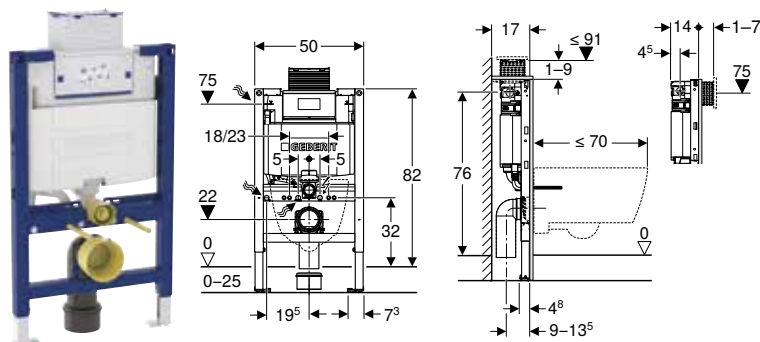

Art. no.	B [cm]	H [cm]	T [cm]
111.796.00.2	50	114	8

Accessories

- Accessory overview – Geberit Duofix elements for WCs → p. 43

- Actuator plate has to be ordered separately

Geberit Duofix element for wall-hung WC, 82 cm, with Omega concealed cistern 12 cm