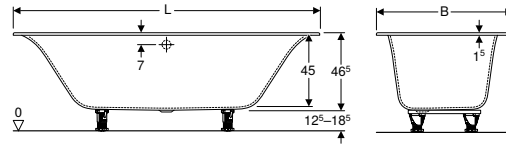

Geberit Soana rectangular bathtub, slim rim, duo, with feet

click & scan