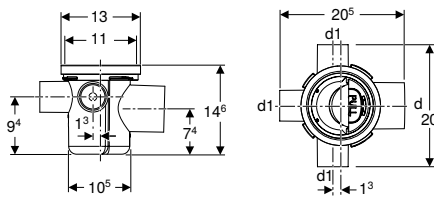

Geberit collector drain

click & scan

Application purposes

- For use inside buildings
- For connecting sanitary appliances
- For use as floor drain with horizontal outlet
- For cross-floor installations

Technical data

Inlet capacity	0.5 l/s
Depth of water seal (mm)	50 mm
Product material	PE-HD

Characteristics

- Straight connector permanently mounted, $\varnothing$ 75 mm, made of PE-HD
- Three connection options, made of PE-HD, $\varnothing$ 50 mm
- Trap insert can be removed without tools

Scope of delivery

- Trap

Art. no.	DN	DN1	d, $\varnothing$ [mm]	Discharge rate [l/s]	d1, $\varnothing$ [mm]	L [cm]	H [cm]
388.007.00.1	70	50	75	0.8	50	20	15
388.008.00.1			75	0.8	50		15

Accessories

- Geberit ready-to-fit set for collector drain → p. 439

- Geberit collector drain Art. No. 388.008.00.1 fits together with Geberit ready-to-fit set for collector drain Art. No. 388.005.00.1