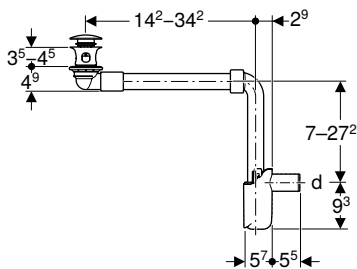

Geberit washbasin drain, space-saving model, slim design, with external waste plug with push actuation

click & scan

Application purposes

- For washbasins with overflow
- For washbasins with material thickness 40–45 mm near the waste outlet
- For space-saving installation on washbasins with cabinet without trap cutout
- For space-saving installation on washbasins

Technical data

Depth of water seal (mm)	50 mm

Characteristics

- Quality-monitored in accordance with EN 274-3
- Hygienic with optimum flow behaviour
- Waste outlet can be closed
- Actuation using external waste plug with push actuation
- Length can be adapted on washbasin
- With integrated hair trap
- Horizontal outlet

Scope of delivery

- Waste outlet
- Connection bend 90° made of PP
- External waste plug
- Sleeve made of EPDM
- Dip tube trap
- Washbasin connector

Art. no.	Colour / surface	d, ø [mm]	AB [mm]	L [cm]	h [cm]
152.073.21.1	chrome / Glossy	32	40–45	11.2	7–27.2
152.075.21.1	chrome / Glossy	40	40–45	11.2	7–27.2