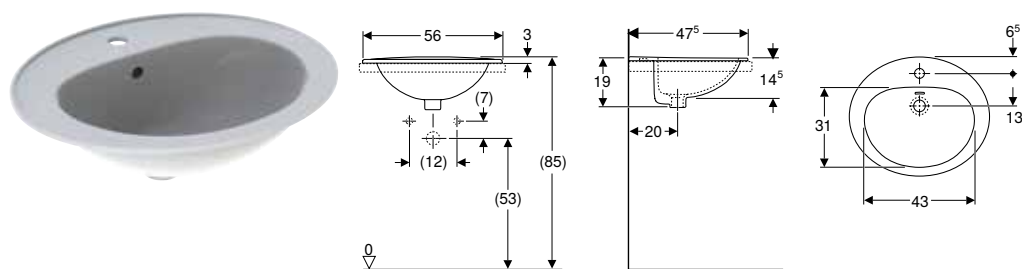

Washbasins

Geberit Bastia countertop washbasin with tap hole bench

click & scan

Application purposes

- For mounting in washtops from above

Technical data

Product material	Vitreous china

Art. no.	Colour / surface	Tap hole	Overflow	H [cm]	T [cm]

B / width: 56 cm

0016000000	white	centred	visible, symmetrical	19	47.5

Accessories

- Geberit dip tube trap for washbasin, horizontal outlet