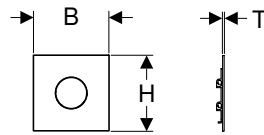

New

Geberit urinal flush control with electronic flush actuation, mains operation, Type 40 cover plate, round, customised finish

click & scan

Application purposes

- For automatic flush actuation of urinals

Technical data

Degree of protection	IP45
Nominal voltage	110–240 V AC
Mains frequency	50–60 Hz
Operating voltage	4.5 V DC
Flow pressure	1–8 bar
Water test pressure max.	16 bar
Test pressure air / inert gas max.	3 bar
Flow rate at 100 kPa / 1 bar without flow limiter	0.3 l/s
Flow rate at 100 kPa / 1 bar with flow limiter	0.18 l/s
Interval flush time, factory setting	5 s
Detection time, factory setting	7 s
Flush time, adjustment range	1–15 s
Flush time, factory setting	7 s

Characteristics

- Cover plate with securing bar
- Water-saving hybrid mode can be set
- Adjustable interval flush
- Preflush can be set
- Power failure control unit
- Valve-closing function when power fails
- Functions can be set and queried with the Geberit Service Handy
- Device settings and operation with mobile device via integrated Bluetooth® interface
- Compatible with Geberit Control App
- Wired networkable with Geberit gateway via GEBUS converter
- Wirelessly connectable with Geberit Gateway via Bluetooth®
- Compatible with Geberit Connect
- Flush volume can be reduced to 0.5 l per flush with regulating screw of installation set
- Tap group II in accordance with DIN 4109
- Components in contact with drinking water lead-free

Scope of delivery

- Type 40 cover plate, IR window, round
- Mounting frame
- Infrared control, premounted on mounting frame
- Solenoid valve
- Power supply unit
- Fastening material

Art. no.	Colour / surface	Product material	B [cm]	H [cm]	T [cm]	Power consumption [W]
004.790.00.2 *	galvanized	Stainless steel	12.5	12.5	0.2	≤ 0.5
004.790.00.3 *	galvanized and varnished	Stainless steel	12.5	12.5	0.2	≤ 0.5

Available as of April 2026; * Order-based production

Can be combined with

- Geberit installation set with flush pipe, for urinal flush control, universal → p. 288
- Geberit installation set with nipple made of brass, for urinal flush control, universal → p. 289
- Geberit Duofix element for urinal, 112–130 cm, universal → p. 72
- Geberit Duofix element for urinal, 112–130 cm, universal, for spray head → p. 73
- Geberit GIS element for urinal, 114 cm, universal → p. 120
- Geberit GIS element for urinal, 114 cm, universal, for spray head → p. 121
- Geberit Kombifix element for urinal, 109–127 cm, universal → p. 27
- Geberit Kombifix element for urinal, 109–127 cm, universal, for spray head → p. 28

- All available colours and surfaces as well as delivery times are listed in the document entitled "Actuator plates and urinal flush controls with customer-specific finish". The document is available online in the "Documents" section of the product catalogue. In the printed product catalogue, the QR code leads to the online product page with the document.