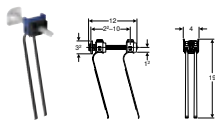

Geberit GIS pipe bracket for supply pipes

click & scan

Application purposes

- For fastening supply pipes to Geberit GIS support systems
- For Geberit system pipes, ML, $\varnothing$ 16–32 mm

Characteristics

- Adjustable, $\varnothing$ 16–44 mm

Art. no.	DN	L [cm]	B [cm]	H [cm]
461.216.00.1	12 / 25	12	4	19

Available as of April 2026