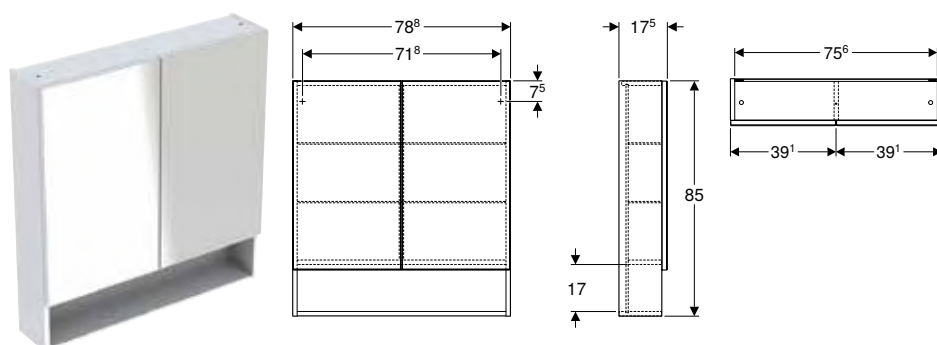

Geberit Selnova Square mirror cabinet with two doors and four glass shelves

click & scan

Technical data

Lamp	without
Product material	High-compressed three-layer chipboard

Scope of delivery

- 4 glass shelves
- Mirror cabinet
- Fastening material

Characteristics

- FSC™ C134279 certified
- Wall-hung
- With two doors
- Doors mirrored on the outside
- Door with soft closing
- With open shelf surface
- With four movable glass shelves
- Delivered preassembled

Art. no.	Colour / surface	B [cm]	H [cm]	T [cm]	Number of power sockets

501.268.00.1	white / high-gloss coated	78.8	85	17.5	0