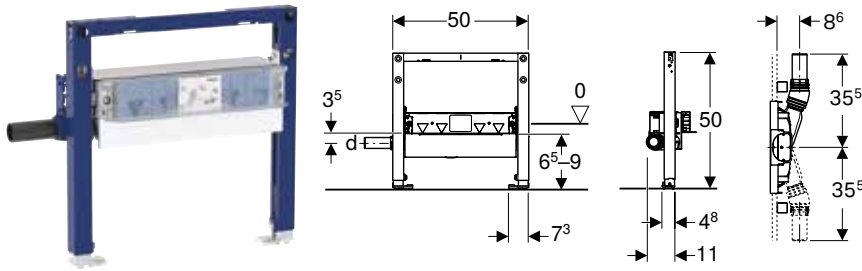

Geberit Duofix element for shower, 50 cm, with CleanWall wall drain, for screed height at inlet 65–90 mm

Application purposes

- For metal and wood frame walls
- For Geberit Duofix system walls
- For installation in room-height pre-walls
- For installation in room-height partition walls
- For drainage of floor-even showers
- For screed height ≥ 65 mm at inlet
- For composite seals

Technical data

Depth of water seal (mm)	30 mm

Scope of delivery

- Straight connector made of PE-HD, ø 40 mm
- Protection box cover with integrated outlet sheet
- Fastening material

Characteristics

- 2025 range
- Statically self-supporting frame, protected against corrosion with powder coating
- With pull-out plate for lateral fastening above the element on metal or wood profiles or on Geberit Duofix system studs
- Alternative fastening point for wall anchors
- Rotating foot plates, suitable for installation in U profiles UW 50 and UW 75
- Foot plates that can be mounted in Geberit Duofix system rail without tools, without additional components
- Galvanised non-slip leg supports protected against corrosion
- Adjustable sealing level for tension-free sealing connection
- Premounted sealing fleece
- Sealing fleece, 10 cm circumferential, for connecting sealing systems
- Deviating from the requirements from EN 1253, the depth of water seal is just 30 mm
- Adjustable inlet height of trap
- Panelling thickness 10–40 mm
- Suitable for tile structures on floor 2–26 mm
- Suitable for tile structures on wall 2–35 mm
- Lateral drainage connection

Art. no.	DN	d, ø [mm]	Discharge rate [l/s]	B [cm]	H [cm]	T [cm]
111.593.00.2	40	40	0.4	50	50	11

To order additionally

- Ready-to-fit set

Accessories

- Accessory overview – Geberit Duofix elements for showers and bathtubs → p. 81

- Natural stone tiles in the shower area may discolour