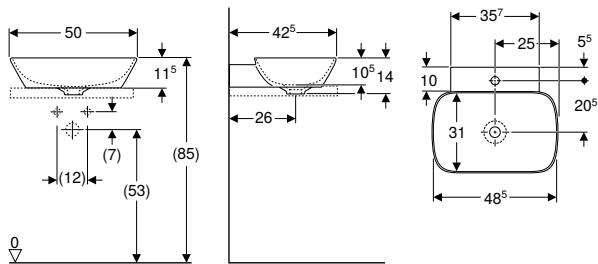

Mix & Match

Geberit ONE lay-on washbasin, bowl shape

click & scan

Application purposes

- For mounting on washtops

Technical data

Product material	Fine fireclay

Characteristics

- Vertical outlet
- Ground bottom and rear sides

Scope of delivery

- Washbasin
- Fastening material

Art. no.	Colour / surface	Mix & Match	Tap hole	Overflow	H [cm]	T [cm]
B / width: 50 cm						
505.041.01.6	white / KeraTect	Yes	centred	without	14	42.5
505.040.01.6	white / KeraTect	Yes	without	without	14	42.5

To order additionally

- Geberit ONE washtop with cutout, for lay-on washbasin, bowl shape → p. 498
- Geberit ONE washtop with cutout, stoneware, for lay-on washbasin, bowl shape → p. 500
- Geberit washbasin connector and trap, space-saving model

Can be combined with

- Geberit ONE cabinet for washbasin, with one drawer → p. 484
- Geberit ONE cabinet for washbasin, with two drawers → p. 486
- Geberit ONE cabinet for lay-on washbasin, with two drawers → p. 488
- Geberit ONE cabinet for lay-on washbasin, with four drawers → p. 489
- Geberit Acanto cabinet for washbasin, with one drawer and one internal drawer → p. 564
- Geberit iCon cabinet for washbasin, with one drawer → p. 614
- Geberit iCon cabinet for washbasin, with two drawers → p. 616

Accessories

- Washbasin drain with siphon, valve cover and sleeve, horizontal outlet, for Geberit ONE washbasin, vertical outlet
- Washbasin drain, space-saving model, slim design, with free outlet and valve cover, horizontal outlet, for Geberit ONE washbasin, vertical outlet
- Washbasin drain, space-saving model, slim design, with lever actuation and valve cover, horizontal outlet, for Geberit ONE washbasin, vertical outlet

- A Geberit washbasin connector, space-saving model is required for the installation of the washbasin with base cabinet. See 'Assortment overview – Geberit ONE washbasin connectors space-saving model' or online catalogue, washbasin accessories