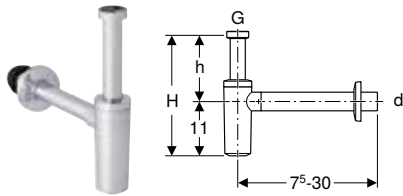

Geberit dip tube trap for washbasin, horizontal outlet, push-on seal, wall collar

click & scan

Application purposes

- For washbasins

Technical data

Depth of water seal (mm)	75 mm
Product material	ABS

Characteristics

- Quality-monitored in accordance with EN 274-3
- Corrosion-resistant
- Horizontal outlet

Scope of delivery

- Wall collar
- Sleeve made of EPDM

Art. no.	Colour / surface	d, ø [mm]	G ["]	H [cm]	h [cm]
151.024.14.1	black matt	32	1 1/4	17-33	6-22
151.025.14.1	black matt	40	1 1/4	17-33	6-22

Accessories

- Geberit extension for dip tube trap → p. 374