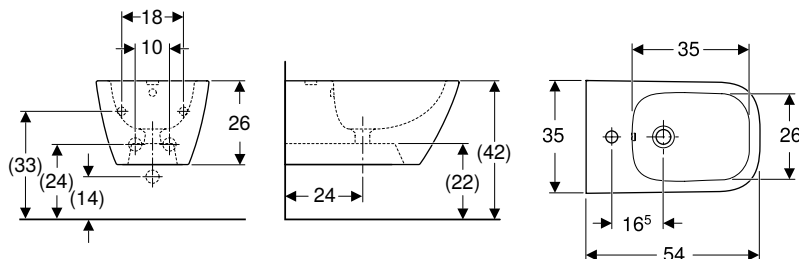

Bidets

Wall-hung bidets

Geberit Smyle wall-hung bidet, square, shrouded

click & scan

Application purposes

- For single-hole taps with flexible hoses

Technical data

Product material	Vitreous china

Characteristics

- Wall-hung
- Hidden water supply connection
- Easy fastening with Easy Fast Fixing (type EFF3)
- Shrouded
- Hidden fastening

Scope of delivery

- Fastening material

Art. no.	Colour / surface	Overflow	B [cm]	H [cm]	T [cm]
500.209.01.1	white	visible, symmetrical	35	26	54