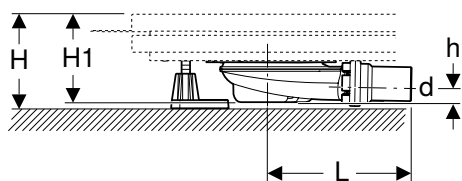

New

Geberit Duofix shower drain with ten feet, integrated for CleanFloor30 shower surface, depth of water seal 30 mm

click & scan

Application purposes

- For drainage of Geberit CleanFloor30 shower surfaces, integrated
- For floor constructions up to finished floor level 10–14.5 cm
- For fastening to Geberit Duofix installation frames for shower surfaces
- For use as floor drain with horizontal outlet

Characteristics

- Quality-monitored in accordance with EN 274-3
- Removable trap cup
- Threaded rods can be shortened

Scope of delivery

- Shower drain $\varnothing$ 90 mm
- Straight connector made of PE-HD
- Feet for installation frame
- 16 Gummiauflagen
- Holder for shower drain
- Assembly clamp
- Fastening screw

Art. no.	DN	d, $\varnothing$ [mm]	H [cm]	H1 [cm]	h [cm]
551.558.00.1	40	40	10–14.5	7.7	2.2

Available as of April 2026

To order additionally

- Geberit CleanFloor30 integrated shower surface, with sealing fleece
- Geberit Duofix installation frame for shower surfaces

- Replacement for art. no. 154.021.00.1

New