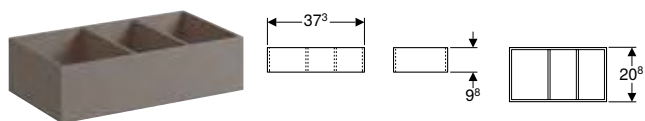

Art. no.	Colour / surface	B [cm]	H [cm]	T [cm]
500.525.00.1	scultura grey / wood-textured melamine	32.3	6.2	15

Geberit Xeno² drawer insert, H-partition, for bottom drawer

click & scan

Application purposes