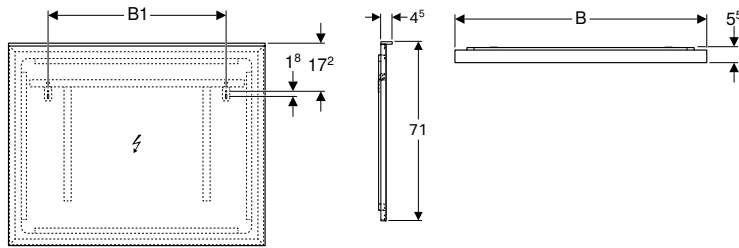

Geberit Xeno² illuminated mirror with direct and indirect lighting

click & scan

Technical data

Degree of protection	IP44
Nominal voltage	100–230 V AC
Mains frequency	50 Hz / 60 Hz
Operating voltage	12 V DC
Output voltage	12 V DC
Product material	Glass
Light source energy efficiency class	F
Light colour	4200 K

Characteristics

- Suitable for all bathroom series
- LED lighting
- Direct and indirect lighting
- Direct lighting, dimmable
- Heated rear to prevent mirror steaming up, when activating direct lighting
- Touch-sensor switch
- With memory function for the lighting

Art. no.	Colour / surface	B1 [cm]	H [cm]	T [cm]	Protec- tion class	Power consumption [W]	Power consumption of mirror heating [W]	Luminous flux [lm]	Luminous flux, indirect [lm]
B / width: 60 cm									
500.521.00.1	brushed aluminium	32.5	71	5.5	I	25	35	1495	1540
B / width: 90 cm									
500.522.00.1	brushed aluminium	62.5	71	5.5	I	38.6	53	2275	1960
B / width: 120 cm									
500.519.00.1	brushed aluminium	71.5	71	5.5	I	46	54	3055	2380
B / width: 140 cm									
500.203.00.1	brushed aluminium	91.5	71	5.5	I	52	54	3575	2660
B / width: 160 cm									
500.204.00.1	brushed aluminium	91.5	71	5.5	I	57.2	88	4095	2940

Accessories

Geberit Xeno² drawer insert, H-partition, for top drawer

click & scan

Application purposes

- For washbasin cabinets and side cabinets

Technical data

Product material	High-compressed three-layer chipboard

Characteristics

- FSC™ C134279 certified
- H-partition

Art. no.	Colour / surface	B [cm]	H [cm]	T [cm]
500.526.00.1	scultura grey / wood-textured melamine	32.3	6.2	15