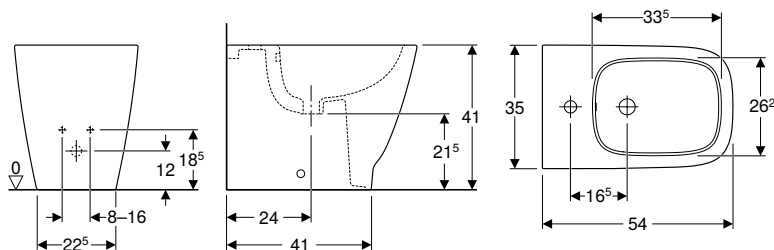

Floor-standing bidets

Geberit Smyle floor-standing bidet, square, back-to-wall, shrouded

click & scan

Technical data

Product material	Vitreous china

Scope of delivery

- Fastening material

Characteristics

- Floor-standing
- Back-to-wall
- Hidden water supply connection
- Shrouded
- Hidden fastening

Art. no.	Colour / surface	Overflow	B [cm]	H [cm]	T [cm]
500.841.00.1	white	visible, symmetrical	35	34.5	54