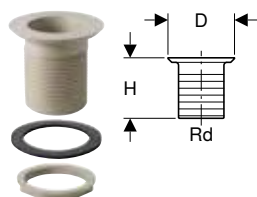

Geberit waste outlet with round thread

click & scan

Application purposes

- For washbasins made of stoneware

Characteristics

- Flat rim

Technical data

Product material	Plastic

Scope of delivery

- Counternut Rg 60 x 1/8"
- Flange gasket made of EPDM

Art. no.	Colour / surface	Rd	D [cm]	H [cm]
352.329.08.1	pebble grey	60x1/8	8.8	8

Accessories

- Geberit waste plug without chain → p. 387
- Geberit valve screen → p. 386