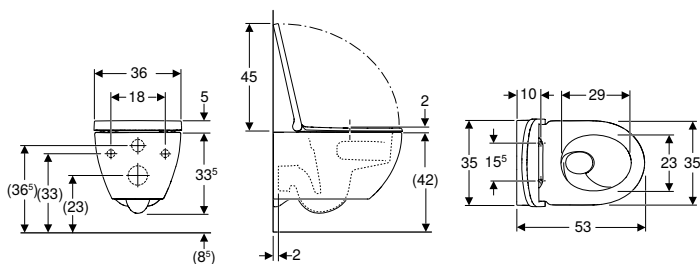

Geberit Acanto wall-hung WC set, washdown, shrouded, TurboFlush, with WC seat

click & scan

Application purposes

- For concealed cisterns
- For pressure flushing valves

Technical data

Product material	Vitreous china

Scope of delivery

- WC ceramic appliance
- WC seat
- Fastening material

Characteristics

- Wall-hung
- Washdown WC
- Rimless WC ceramic appliance featuring TurboFlush flush technology
- Easy fastening with Easy Fast Fixing (type EFF3)
- Type 1, full flush volume 6 / 5 / 4 l, in accordance with EN 997
- Quick-release hinges, lockable
- Type 2 in accordance with EN 997
- 4 l flush
- Shrouded
- Hidden fastening
- WC seat made of Duroplast
- Overlapping WC lid
- WC seat with EasyMount hinges

Art. no.	Colour / surface	B [cm]	H [cm]	T [cm]	QuickRelease function	Soft-closing mechanism	Fastening	Hinge material
502.774.00.1	white	35.5	33.5	53	Yes, with lockable QuickRelease hinges	yes	from above	Stainless steel / plastic

Can be combined with

- Geberit Acanto wall-hung bidet, shrouded → p. 583