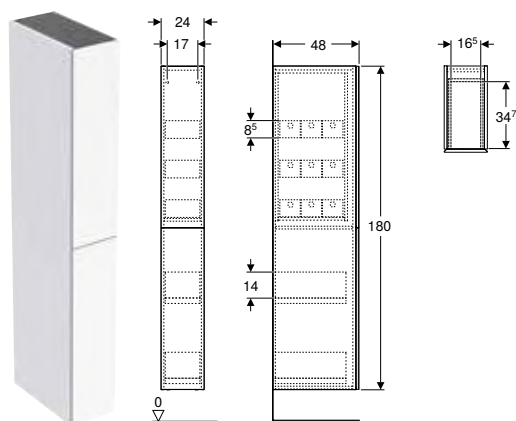

Geberit tall cabinet with two cargoes

click & scan

Application purposes

- For Geberit ONE, Acanto and iCon series

Technical data

Product material	High-compressed three-layer chipboard
Drawer load max.	30 kg

Characteristics

- FSC™ C134279 certified
- Wall-hung
- With two drawers
- Wooden organiser boxes
- Drawer with soft closing
- Moisture-resistant
- Delivered preassembled

Scope of delivery

- Tall cabinet
- 9 organising boxes
- Fastening material

Art. no.	Colour / surface	H [cm]	T [cm]
B / width: 24 cm			
503.011.01.1	Body, Front: white / high-gloss coated	180	48
503.011.01.2	Body: white / high-gloss coated Front: white / glossy glass	180	48
503.011.01.3 *	Body, Front: white / matt coated	180	48
503.011.JH.1	Body, Front: oak / wood-textured melamine	180	48
503.011.JK.1	Body, Front: lava / matt coated	180	48
503.011.JK.2	Body: lava / matt coated Front: lava / glossy glass	180	48
503.011.JR.1 *	Body, Front: hickory / wood-textured melamine	180	48

* Order-based production

Can be combined with

- Geberit internal storage shelf → p. 1041
- Geberit organising box → p. 1041

Accessories

- Geberit internal storage shelf → p. 1041
- Geberit organising box → p. 1041
- Geberit power socket element with mains plug → p. 506