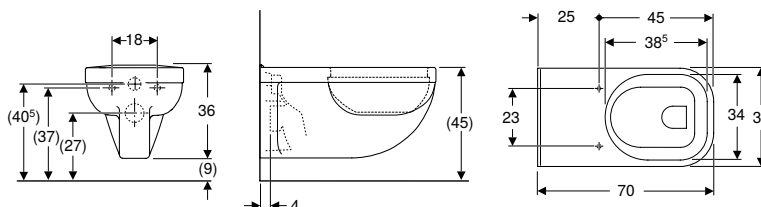

Can be combined with

- Geberit Selnova Comfort WC seat, square design, barrier-free, antibacterial, fastening from below → p. 775
- Geberit Selnova Comfort WC seat ring, square design, barrier-free, fastening from below → p. 777

- Replaced by art. no. 500.262.01.1

Geberit Selnova Comfort wall-hung WC, square, washout

click & scan

Application purposes

- For concealed cisterns
- For pressure flushing valves

Technical data

Product material	Vitreous china

Scope of delivery

- WC ceramic appliance
- Fastening material

Characteristics

- Wall-hung
- Easy fastening with Easy Fast Fixing (type EFF3)
- Washout WC
- With flush rim
- Barrier-free
- Type 1, full flush volume 6 l, in accordance with EN 997
- Raised ceramic upper edge 41 cm at standard fastening height
- Floor clearance 7 cm
- Ceramic chamfer to prevent WC seat sliding sideways

Art. no.	Colour / surface	B [cm]	H [cm]	T [cm]
500.792.01.1	P white	39	36	70

P: Phase out

To order additionally

- WC seat

Can be combined with

- Geberit Selnova Comfort WC seat, square design, barrier-free, antibacterial, fastening from below → p. 775
- Geberit Selnova Comfort WC seat ring, square design, barrier-free, fastening from below → p. 777