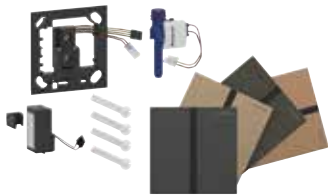

New

Geberit urinal flush control with electronic flush actuation, battery operation, Type 40 cover plate, square, customised finish

click & scan

Application purposes

- For automatic flush actuation of urinals

Technical data

Battery type	Alkaline (1.5 V AA)
Service life, supplied battery	2 years
Degree of protection	IP45
Operating voltage	3 V DC
Flow pressure	1–8 bar
Water test pressure max.	16 bar
Test pressure air / inert gas max.	3 bar
Flow rate at 100 kPa / 1 bar without flow limiter	0.3 l/s
Flow rate at 100 kPa / 1 bar with flow limiter	0.18 l/s
Interval flush time, factory setting	5 s
Detection time, factory setting	7 s
Flush time, adjustment range	1–15 s
Flush time, factory setting	7 s

Characteristics

- Cover plate with securing bar
- Water-saving hybrid mode can be set
- Adjustable interval flush
- Preflush can be set
- Functions can be set and queried with the Geberit Service Handy
- Device settings and operation with mobile device via integrated Bluetooth® interface
- Compatible with Geberit Control App
- Wired networkable with Geberit gateway via GEBUS converter
- Wirelessly connectable with Geberit Gateway via Bluetooth®
- Compatible with Geberit Connect
- Warning when the battery is low
- Valve-closing function when battery is flat
- Flush volume can be reduced to 0.5 l per flush with regulating screw of installation set
- Tap group II in accordance with DIN 4109
- Components in contact with drinking water lead-free

Scope of delivery

- Type 40 cover plate, IR window, square
- Infrared control, premounted on mounting frame
- Solenoid valve
- Battery compartment
- 2 alkaline manganese batteries type AA 1.5 V
- Fastening material

Art. no.	Colour / surface	Product material	B [cm]	H [cm]	T [cm]	Power consumption [W]
004.801.00.2 *	galvanized	Stainless steel	12.5	12.5	0.2	≤ 0.5
004.801.00.3 *	galvanized and varnished	Stainless steel	12.5	12.5	0.2	≤ 0.5

Available as of April 2026; * Order-based production

Can be combined with

- Geberit installation set with flush pipe, for urinal flush control, universal → p. 288
- Geberit installation set with nipple made of brass, for urinal flush control, universal → p. 289
- Geberit Duofix element for urinal, 112–130 cm, universal → p. 72
- Geberit Duofix element for urinal, 112–130 cm, universal, for spray head → p. 73
- Geberit GIS element for urinal, 114 cm, universal → p. 120
- Geberit GIS element for urinal, 114 cm, universal, for spray head → p. 121
- Geberit Kombifix element for urinal, 109–127 cm, universal → p. 27
- Geberit Kombifix element for urinal, 109–127 cm, universal, for spray head → p. 28

- All available colours and surfaces as well as delivery times are listed in the document entitled "Actuator plates and urinal flush controls with customer-specific finish". The document is available online in the "Documents" section of the product catalogue. In the printed product catalogue, the QR code leads to the online product page with the document.