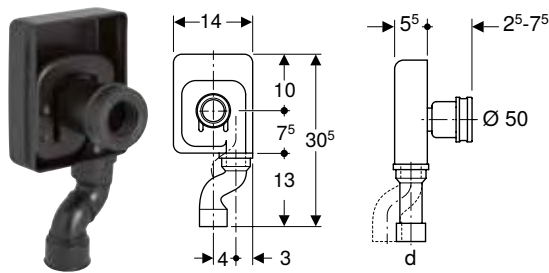

Concealed traps

Geberit concealed trap for urinal, vertical outlet

click & scan

Application purposes

- For urinals with outlet to the rear
- For concealed installation
- For connecting to urinals

Scope of delivery

- Connection bend made of PE-HD, $\varnothing$ 50 mm
- Blockout form
- Housing

Technical data

Product material	PE-HD

Art. no.	d, $\varnothing$ [mm]
152.627.16.1	50