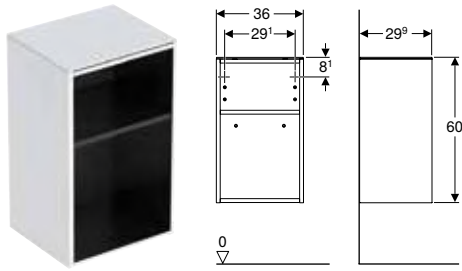

Geberit Smyle low cabinet, open

click & scan

Technical data

Product material	High-compressed three-layer chipboard

Scope of delivery

- Low cabinet
- Fastening material

Characteristics

- FSC™ C134279 certified
- Wall-hung
- Can be connected with medium cabinet to form a tall cabinet
- With one movable shelf
- Moisture-resistant
- Cover plate made of glass
- Delivered preassembled

Art. no.	Colour / surface	B [cm]	H [cm]	T [cm]
500.358.00.1	white / high-gloss coated	36	60	29.9
500.358.JK.1 *	lava / matt coated	36	60	29.9
500.358.JL.1 *	sand grey / high-gloss coated	36	60	29.9
500.358.JR.1	hickory / wood-textured melamine	36	60	29.9

* Order-based production

Can be combined with

- Geberit Smyle medium cabinet with one door and internal mirror → p. 680

Accessories

- Accessory overview – Geberit Smyle bathroom furniture → p. 673