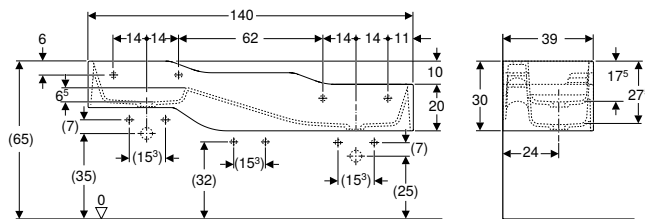

Geberit Bambini play and washspace, with three washbasin areas, lower basin on the right

click & scan