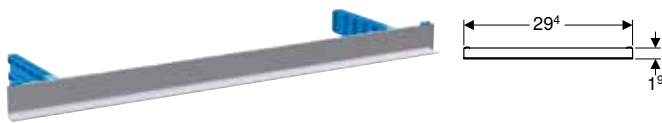

Geberit ready-to-fit set for CleanWall wall drain, tile-bearing, frameless

click & scan

Application purposes

- For Geberit wall drains
- For overlaying with one tile without joints

Scope of delivery

- Tile-bearing plate
- Comb insert
- Hexagon key

Characteristics

- Can be removed for cleaning
- Suitable for tile structures on wall 2–35 mm

Art. no.	L [cm]	H [cm]
154.338.00.1	29.4	1.9