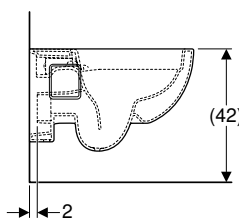

Geberit Selnova wall-hung WC, Premium, washdown, semi-shrouded, Rimfree

click & scan

Application purposes

- For concealed cisterns
- For pressure flushing valves

Technical data

Product material	Vitreous china

Characteristics

- Wall-hung
- Washdown WC
- Rimless WC ceramic appliance featuring Rimfree flush technology
- Type 1, full flush volume 6 / 5 l, in accordance with EN 997
- Flushes with 4.5 l
- Semi-shrouded

Scope of delivery

- WC ceramic appliance

Art. no.	Colour / surface	B [cm]	H [cm]	T [cm]
501.545.01.1	white	36	33	53

To order additionally

- WC seat

Can be combined with

- Geberit Selnova WC seat, fastening from above → p. 752
- Geberit AquaClean Tuma Comfort WC enhancement solution → p. 876
- Geberit AquaClean Tuma Classic WC enhancement solution → p. 878