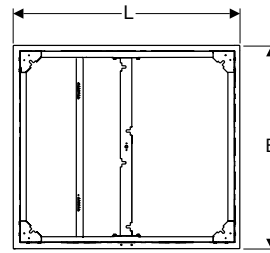

New

Geberit Duofix installation frame for shower surface up to 100 cm, for five feet

click & scan

Application purposes

- For installation of CleanFloor30 shower surfaces integrated inside buildings
- For installation of shower surfaces made of enamelled steel up to an inner height of 3.5 cm and a rim height of 4.5 cm
- For floor constructions with CleanFloor30 shower surfaces up to upper edge of the shower surface 8–25 cm
- For floor constructions with shower surfaces made of enamelled steel of up to top edge of set of rubber support 10–25 cm
- For installation before or after introduction of the screed

Characteristics

- Premounted sound insulation tape
- Premounted retainer for foot fastener
- Height-adjustable from the top

Scope of delivery

- 2 prefabricated shuttering panels
- Crossbar for shower drain

Technical data

Product material	Powder-coated steel

Art. no.	L [cm]	B [cm]	H [cm]
551.502.00.1	80	80	3.4
551.503.00.1	90	80	3.4
551.504.00.1	100	80	3.4
551.511.00.1	90	90	3.4
551.512.00.1	100	90	3.4
551.520.00.1	100	100	3.4

Available as of April 2026

To order additionally

- Geberit CleanFloor30 integrated shower surface or shower surface made of enamelled steel
- Shower drain with five feet, for CleanFloor30 integrated shower surface
- Installation set for shower surfaces made of enamelled steel, with five feet

Accessories

- Geberit Duofix shower drain with five feet, integrated for CleanFloor30 shower surface, depth of water seal 50 mm → p. 1012
- Geberit Duofix shower drain with five feet, integrated for CleanFloor30 shower surface, depth of water seal 30 mm → p. 1014
- Geberit Duofix shower drain with five feet, integrated for CleanFloor30 shower surface, cross-floor installation → p. 1015
- Geberit Duofix shower drain with five short feet, integrated for CleanFloor30 shower surface, depth of water seal 50 mm → p. 1017
- Geberit Duofix shower drain with five long feet, integrated for CleanFloor30 shower surface, depth of water seal 50 mm → p. 1018
- Geberit Duofix set of foot extensions installation frames → p. 1010
- Set of rubber supports for Geberit Duofix installation frame for shower surface → p. 1011

- Replacement for art. no. 154.460.00.1, 154.462.00.1, 154.470.00.1, 154.471.00.1, 154.480.00.1