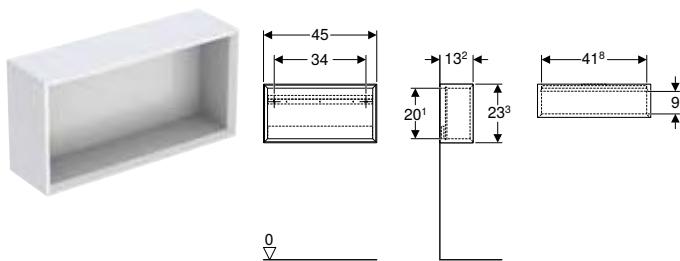

Geberit wall box, rectangular

click & scan

Application purposes

- For Geberit ONE, Acanto and iCon series

Technical data

Product material	High-compressed three-layer chipboard

Characteristics

- FSC™ C134279 certified
- Wall-hung
- Hidden fastening
- Moisture-resistant
- Delivered preassembled

Scope of delivery

- High-level cabinet
- Fastening material

Art. no.	Colour / surface	B [cm]	H [cm]	T [cm]
502.322.01.1	white / high-gloss coated	45	23.3	13.2
502.322.01.3 *	white / matt coated	45	23.3	13.2
502.322.JH.1	oak / wood-textured melamine	45	23.3	13.2
502.322.JK.1	lava / matt coated	45	23.3	13.2
502.322.JL.1 *	sand grey / high-gloss coated	45	23.3	13.2
502.322.JR.1 *	hickory / wood-textured melamine	45	23.3	13.2

* Order-based production