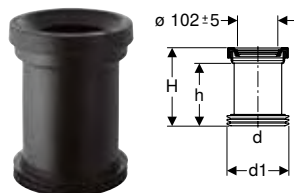

Straight connector

Geberit straight connector with sleeve and lip seals

click & scan

Application purposes

- For coupling sockets for floor-standing WCs
- For floor-standing WCs with hidden or open outlet

Scope of delivery

- Sleeve made of EPDM
- Lip seal made of EPDM

Technical data

Product material	PE-HD

Art. no.	d, $\varnothing$ [mm]	d1, $\varnothing$ [mm]	AB [mm]	H [cm]	h [cm]
152.400.16.1	110	120–125	97–107	18	14.5