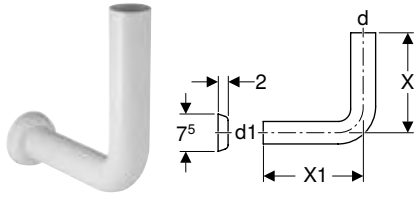

Flush pipes for exposed cisterns

High-level

Geberit flush bend 90°, high-level, with collar

click & scan

Application purposes

- For connecting high-level Geberit exposed cisterns with a concealed flush bend

Technical data

Product material	PVC

Art. no.	Colour / surface	d, ø [mm]	d1, ø [mm]	arc [°]	X [cm]	X1 [cm]
119.610.11.1	white alpine	32	32	90	24	12