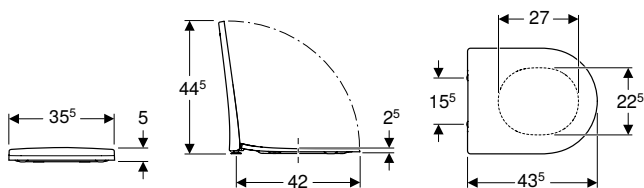

WC seats

New

Geberit Aniara WC seat

click & scan

Technical data

Product material	Duroplast
Fastening distance	15.5 cm

Scope of delivery

- WC seat

Characteristics

- Overlapping WC lid
- Narrow design
- Antibacterial

Art. no.	Colour / surface	B [cm]	H [cm]	T [cm]	QuickRelease function	Soft-closing mechanism	Fastening	Hinge material
504.051.01.1	white	35.5	5	43.5	no	no	from above	Brass chrome-plated
504.052.01.1	white	35.5	5	43.5	no	yes	from above	Brass chrome-plated
504.053.01.1	white	35.5	5	43.5	Yes, with QuickRelease hinges	yes	from above	Brass chrome-plated

Available as of April 2026

Can be combined with

- Geberit Aniara wall-hung WC, washdown, shrouded, Rimfree → p. 661