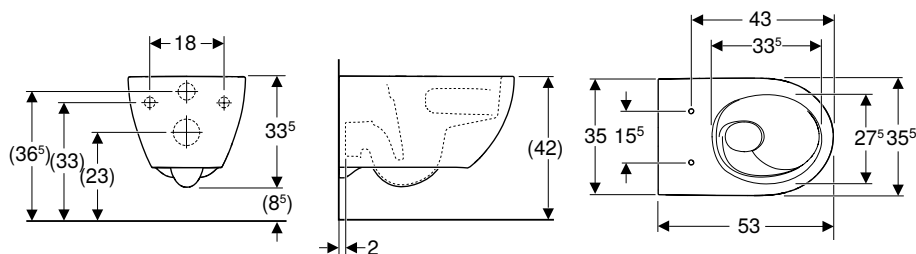

Geberit Acanto wall-hung WC, washdown, shrouded, TurboFlush

click & scan

Application purposes

- For concealed cisterns
- For pressure flushing valves

Technical data

Product material	Vitreous china

Scope of delivery

- Fastening material

Characteristics

- Wall-hung
- Washdown WC
- Rimless WC ceramic appliance featuring TurboFlush flush technology
- Easy fastening with Easy Fast Fixing (type EFF3)
- Type 1, full flush volume 6 / 5 / 4 l, in accordance with EN 997
- Type 2 in accordance with EN 997
- 4 l flush
- Shrouded
- Hidden fastening

Art. no.	Colour / surface	B [cm]	H [cm]	T [cm]
502.717.00.1	white	35.5	33.5	53

To order additionally

- WC seat

Can be combined with

- Geberit Acanto wall-hung bidet, shrouded → p. 583
- Geberit Acanto WC seat, EasyMount hinges → p. 583
- Geberit AquaClean Tuma Comfort WC enhancement solution → p. 876
- Geberit AquaClean Tuma Classic WC enhancement solution → p. 878