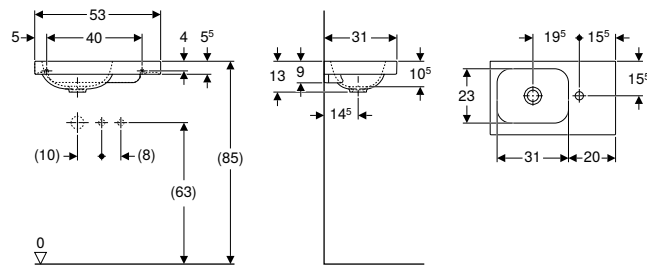

Geberit iCon Light handrinse basin with shelf surface

click & scan

Technical data

Product material	Fine fireclay

Characteristics

- Can be installed with a washbasin cabinet
- Asymmetrical
- With shelf surface

Art. no.	Colour / surface	Tap hole	Overflow	H [cm]	T [cm]	Shelf space
B / width: 53 cm						
501.832.00.1	white	right	without	13	31	right
501.832.00.3 *	white	without	without	13	31	right
501.832.JT.1	white / matt	right	without	13	31	right
501.833.00.1	white	left	without	13	31	left
501.833.00.3 *	white	without	without	13	31	left
501.833.JT.1	white / matt	left	without	13	31	left

* Order-based production

Can be combined with

- Geberit iCon cabinet for handrinse basin, with one drawer → p. 613

Accessories

- Geberit dip tube trap for washbasin, horizontal outlet
- Geberit dip tube trap for washbasin, space-saving model, horizontal outlet
- Geberit waste outlet with free outlet, screen
- Geberit waste outlet with free outlet and valve cover
- Geberit fastening material for handrinse basin → p. 1035