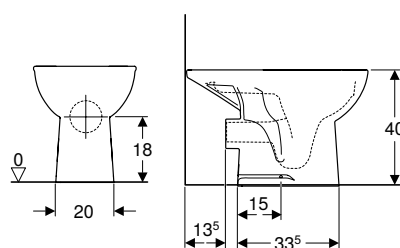

Geberit Bastia floor-standing WC for close-coupled exposed cistern, washdown, horizontal outlet

click & scan

Application purposes

- For close-coupled exposed cistern

Technical data

Product material	Vitreous china

Characteristics

- Floor-standing
- Dual flush
- Washdown WC
- With flush rim
- Type 1, full flush volume 6 l, in accordance with EN 997
- Horizontal outlet

Scope of delivery

- WC ceramic appliance

Art. no.	Colour / surface	B [cm]	H [cm]	T [cm]
501.960.00.1	white	35.5	40	62.5