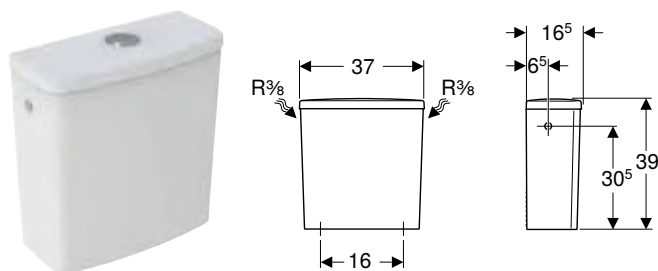

Geberit Selnova Square exposed cistern, close-coupled, dual flush, lateral water supply connection, for WC Rimfree

click & scan

Application purposes

- For close-coupled installation
- For water supply connections 3/8"

Technical data

Flush volume, factory setting	6 l / 3 l
Flush volume large, adjustment range	6 l
Flush volume small, adjustment range	3 l
Product material	Vitreous china

Characteristics

- Dual flush
- Type 1, full flush volume 6 l, in accordance with EN 997
- Water supply connection on the left/right

Scope of delivery

- Exposed cistern, close-coupled
- Mechanism

Art. no.	Colour / surface	B [cm]	H [cm]	T [cm]
501.578.01.1	white	37	39	16.5

Can be combined with

- Geberit Selnova Square floor-standing WC for close-coupled exposed cistern, washdown, back-to-wall, horizontal or vertical outlet, semi-shrouded, Rimfree → p. 720