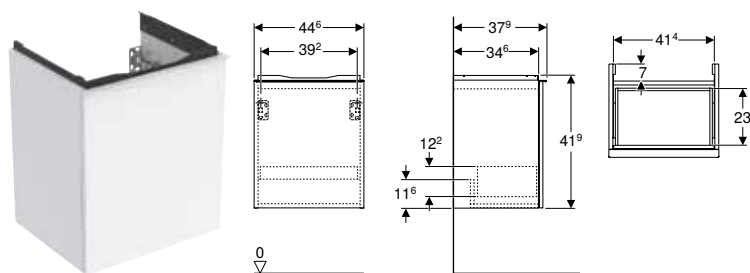

Geberit Acanto cabinet for handrinse basin, with one drawer

click & scan

Technical data

Product material	High-compressed three-layer chipboard
Drawer load max.	20 kg

Scope of delivery

- Cabinet for handrinse basin
- Fastening material

Characteristics

- FSC™ C134279 certified
- Wall-hung
- With one drawer
- Drawer with soft closing
- Drawer without trap cutout
- Opening with handle
- Exchangeable handle
- Moisture-resistant
- Delivered preassembled

Art. no.	Colour / surface	B H T		
		[cm]	[cm]	[cm]

Washbasin width: 45 cm

503.002.01.1	Body, Front: white / high-gloss coated Handle: white / matt powder-coated	44.6	41.9	37.9
503.002.01.2	Body: white / high-gloss coated Front: white / glossy glass Handle: white / matt powder-coated	44.6	41.9	37.9
503.002.01.3 *	Body, Front: white / matt coated Handle: white / matt powder-coated	44.6	41.9	37.9
503.002.JH.1	Body, Front: oak / wood-textured melamine Handle: lava / matt powder-coated	44.6	41.9	37.9
503.002.JK.1	Body, Front: lava / matt coated Handle: lava / matt powder-coated	44.6	41.9	37.9
503.002.JK.2	Body: lava / matt coated Front: lava / glossy glass Handle: lava / matt powder-coated	44.6	41.9	37.9
503.002.JR.1 *	Body, Front: hickory / wood-textured melamine Handle: lava / matt powder-coated	44.6	41.9	37.9

* Order-based production

Can be combined with

- Geberit Acanto handrinse basin → p. 552

Accessories

- Accessory overview – Geberit Acanto bathroom furniture → p. 559