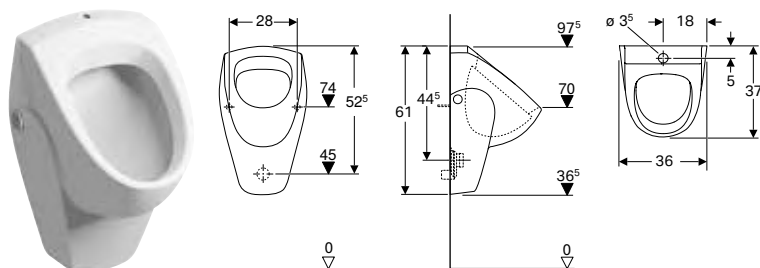

Geberit International Sales, December 2025

			Geberit Selnova	Geberit Selonva	Geberit Selnova, trigonal	Geberit Smyle	Alivio
Flush pipes							
119.688.21.1 Geberit flush pipe for urinal with inlet from the top		→ p. 929	✓		✓		✓
152.489.16.1 Geberit flush bend extension for urinal, with sleeve				✓	✓	✓	
521005000 Geberit inlet connection piece for urinals		→ p. 973		✓	✓	✓	
Urinal flush controls, exposed							
116.076.00.1 Geberit urinal flush control with electronic flush actuation, mains operation, surface-mounted, hidden				✓	✓	✓	
116.077.00.1 Geberit urinal flush control with electronic flush actuation, battery operation, surface-mounted, hidden				✓	✓	✓	

✓ Compatible

¹) Included in the scope of delivery

Without lid

Geberit Selnova urinal, inlet from the top, outlet to the rear or downwards

click & scan

Application purposes

- For operating with automatic, water-saving flush
- For exposed urinal flush controls

Technical data

Flush volume small, adjustment range	1 l
Product material	Vitreous china

Characteristics

- Wall-hung
- With flush rim
- Hidden trap
- Hidden fastening
- Fulfils requirements in accordance with EN 13407

Scope of delivery

- Urinal ceramic

Art. no.	Colour / surface	B [cm]	H [cm]	T [cm]	Outlet
500.343.01.1	white	36	61	37	to the rear or downwards

To order additionally

- Geberit fastening material for urinal, Kerafix → p. 973

Accessories

- Geberit pressure flushing valve for urinal with electronic flush actuation, battery operation, for surface mounting
- Geberit urinal trap d40, horizontal outlet
- Geberit urinal trap, horizontal outlet
- Geberit urinal trap, vertical outlet

- Urinal trap not included in scope of delivery