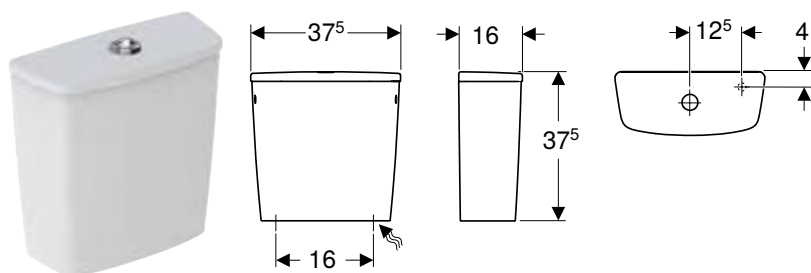

Geberit Bastia exposed cistern, close-coupled, dual flush, bottom water supply connection, for WC Rimfree

click & scan

Application purposes

- For close-coupled installation

Technical data

Flush volume, factory setting	6 l / 3 l
Flush volume large, adjustment range	4 l / 6 l
Flush volume small, adjustment range	2.6 l / 3 l
Product material	Vitreous china

Characteristics

- Dual flush
- Type 1, full flush volume 6 l, in accordance with EN 997
- Water supply connection on the bottom right
- Sound-absorbing

Scope of delivery

- Mechanism

Art. no.	Colour / surface	B [cm]	H [cm]	T [cm]
501.941.00.5	white	37.5	37.5	16

Can be combined with

- Geberit Bastia floor-standing WC for close-coupled exposed cistern, washdown, horizontal outlet, Rimfree → p. 786