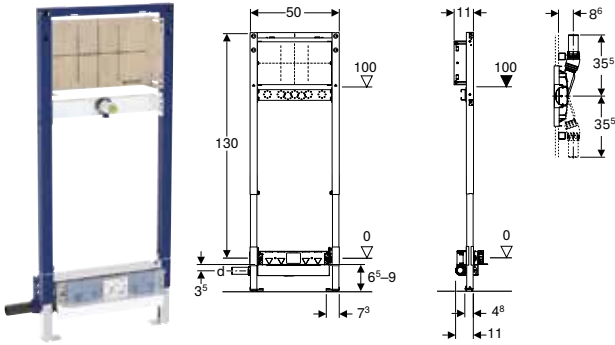

Geberit Duofix element for shower, 130 cm, with CleanWall wall drain, wall-mounted tap, concealed, for screed height at inlet 65–90 mm

Application purposes

- For metal and wood frame walls
- For Geberit Duofix system walls
- For installation in part- or room-height prewalls
- For installation in room-height partition walls
- For drainage of floor-even showers
- For screed height ≥ 65 mm at inlet
- For concealed or surface-mounted taps
- For composite seals

Technical data

Depth of water seal (mm)	30 mm

Scope of delivery

- Straight connector made of PE-HD, $\varnothing$ 40 mm
- Elbow tap connector Rp 1/2" / R 1/2", compatible with MF
- Sealing washer
- Sound insulation base
- Insulating sleeve
- Protection box cover with integrated outlet sheet
- Fastening and protection material

Characteristics

- 2025 range
- Statically self-supporting frame, protected against corrosion with powder coating
- With pull-out plate for lateral fastening above the element on metal or wood profiles or on Geberit Duofix system studs
- Alternative fastening point for wall anchors
- Rotating foot plates, suitable for installation in U profiles UW 50 and UW 75
- Foot plates that can be mounted in Geberit Duofix system rail without tools, without additional components
- Galvanised non-slip leg supports protected against corrosion
- Adjustable sealing level for tension-free sealing connection
- Premounted sealing fleece
- Sealing fleece, 10 cm circumferential, for connecting sealing systems
- Mounting plate adjustable in height and depth
- Mounting plate made of veneered wood, waterproof bonded
- Building material class B2 in accordance with DIN 4102-1, resp. class D-s2, d0 in accordance with EN 13501-3
- Formaldehyde release class A in accordance with EN 1084, resp. Class E 1 according to EN 13936
- Deviating from the requirements from EN 1253, the depth of water seal is just 30 mm
- Adjustable inlet height of trap
- Panelling thickness 10–40 mm
- Suitable for tile structures on floor 2–26 mm
- Suitable for tile structures on wall 2–35 mm
- Lateral drainage connection

Art. no.	DN	d, $\varnothing$ [mm]	Discharge rate [l/s]	B [cm]	H [cm]	T [cm]
111.581.00.2	40	40	0.4	50	130	11

To order additionally

- Ready-to-fit set

Accessories

- Accessory overview – Geberit Duofix elements for showers and bathtubs → p. 81

- Natural stone tiles in the shower area may discolour