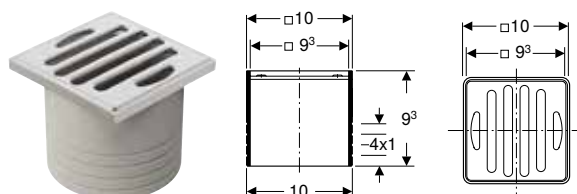

Geberit ready-to-fit set for collector drain, slotted grating 10 x 10 cm

click & scan

Application purposes

- For use inside buildings
- For Geberit collector drain made of PE-HD

Characteristics

- Load-bearing capacity, class H 1.5 (1.5 kN)

Art. no.

Nominal width
[cm]

388.009.00.1

10

Scope of delivery

- Slotted grating 10 x 10 cm