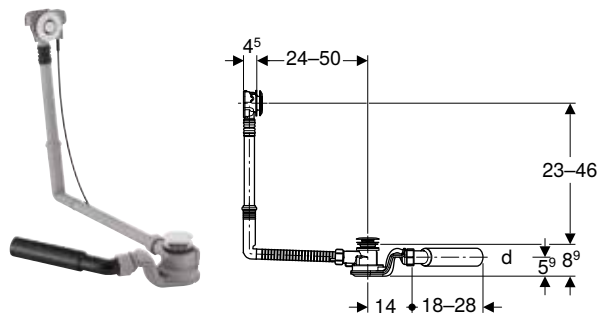

Geberit bathtub drain with push actuation PushControl, d52, length 50 cm, with ready-to-fit-set and connection bend

click & scan

Application purposes

- For bathtubs made of steel, plastic or cast iron
- For custom-size bathtubs
- For bathtubs with valve hole $\varnothing$ 52 mm

Technical data

Overflow discharge rate	0.65 l/s
Depth of water seal (mm)	50 mm

Characteristics

- Quality-monitored in accordance with EN 274-3
- Push actuation aligned with bathtub surface
- With overflow
- Double-sided seals on drain and overflow
- Overflow head with extendible mount can be fastened

Scope of delivery

- Waste outlet
- Trap
- Connection bend 45° made of PE-HD, $\varnothing$ 40 / 50 mm
- Ready-to-fit set
- Protection box
- Fastening material

Art. no.	Colour / surface	DN	d, $\varnothing$ [mm]	Discharge rate [l/s]
150.756.21.6	chrome / Glossy	40	40 / 50	1