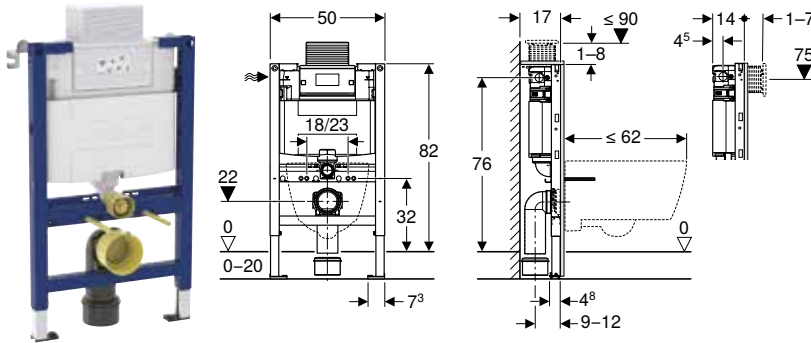

Art. no.	B [cm]	H [cm]	T [cm]
111.060.00.2	50	112	12

Accessories

- Accessory overview – Geberit Duofix elements for WCs → p. 43

- Actuator plate has to be ordered separately

Geberit Duofix element for wall-hung WC, 82 cm, with Alpha concealed cistern 12 cm, 6 / 3 litres