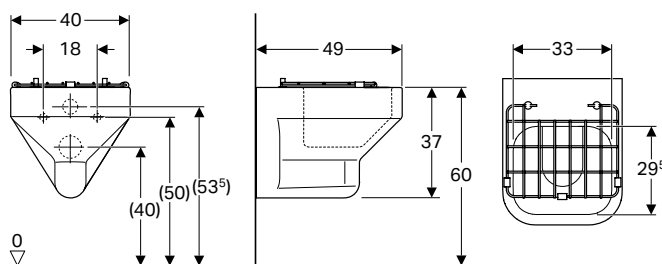

Slop hoppers

Geberit Publica slop hopper with hinged grating

click & scan

Application purposes

- For concealed cisterns
- For disposing of waste water, liquid waste and human excretions
- For industry and commerce
- For schools, childcare facilities and other educational facilities

Characteristics

- Wall-hung
- With flush rim

Scope of delivery

- Slop hopper
- Hinged grating made of stainless steel, with buffers

Technical data

Product material	Vitreous china

Art. no.	Colour / surface	Overflow	B [cm]	H [cm]	T [cm]
201680600	white / KeraTect	without	40	37	49