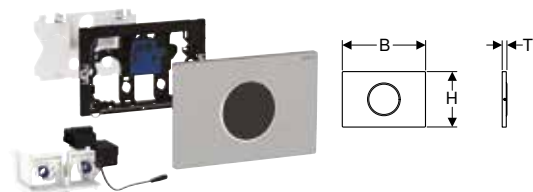

Accessories

- Geberit remote flush actuator for single flush, Bluetooth® → p. 252
- Geberit remote flush actuator for dual flush, Bluetooth® → p. 253

Geberit electronic WC flush control, mains operation, for Sigma concealed cistern 12 cm, with Sigma10 actuator plate, round, automatic / touchless