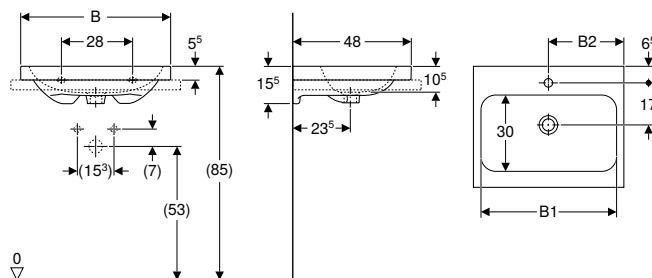

Geberit iCon Light lay-on washbasin

click & scan

Application purposes

- For mounting on washtops

Technical data

Product material	Fine fireclay

Art. no.	Colour / surface	Tap hole	Overflow	B1 [cm]	B2 [cm]	H [cm]	T [cm]

B / width: 60 cm

501.847.00.1	white	centred	visible, symmetrical	54	30	15.5	48

501.847.00.3 *	white	without	visible, symmetrical	54	30	15.5	48

501.847.00.5 *	white	centred	without	54	30	15.5	48

501.847.00.7 *	white	without	without	54	30	15.5	48

501.847.JT.1	white / matt	centred	visible, symmetrical	54	30	15.5	48

B / width: 75 cm

501.848.00.1	white	centred	visible, symmetrical	68	37.5	15.5	48

501.848.00.3 *	white	without	visible, symmetrical	68	37.5	15.5	48

501.848.00.5 *	white	centred	without	68	37.5	15.5	48

501.848.00.7 *	white	without	without	68	37.5	15.5	48

501.848.JT.1	white / matt	centred	visible, symmetrical	68	37.5	15.5	48

* Order-based production