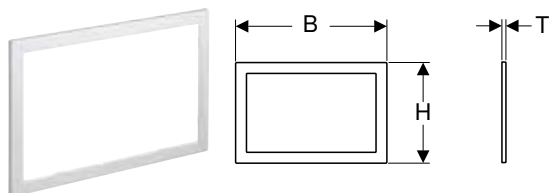

Geberit cover frame for Omega60 actuator plate, square

click & scan

Application purposes

- For Omega60 actuator plates
- For covering unfinished tile edges

Art. no.	Colour / surface	Product material	B	H	T
			[cm]	[cm]	[cm]
115.086.21.1	chrome / glossy	Die-cast zinc	20.9	13.9	0.5
115.086.GH.1	chrome / brushed, easy-to-clean coated	Die-cast zinc	20.9	13.9	0.5