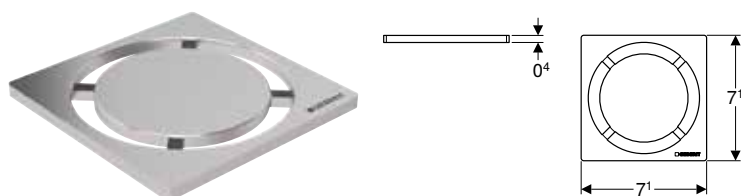

Geberit CleanPoint design grating, round, 8 x 8 cm

click & scan

Application purposes

- For shower floor drain with grating frame 8 x 8 cm

Technical data

Product material	Stainless steel

Characteristics

- Brushed
- Load-bearing capacity, class K 3 (3 kN)

Art. no.	Nominal width [cm]	L [cm]	B [cm]	H [cm]
154.311.00.1	8	7.1	7.1	0.4