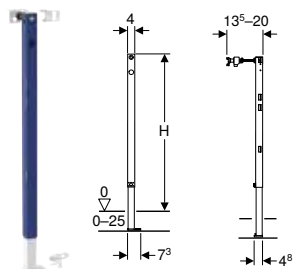

Art. no.	B [cm]	H [cm]	h [cm]	T [cm]
111.085.00.1	5	220-280	211	5
111.086.00.1	5	260-320	251	5
111.087.00.1	5	300-360	291	5
111.088.00.1	5	340-400	331	5

- For ceiling lowerings of 5-25 mm with fire and sound insulation requirements, use the panel strips, bonded set (art. no. 111.288.00.1)

Geberit Duofix part-height stud

click & scan

Application purposes

- For creating part-height Geberit Duofix system walls
- For metal and wood frame walls
- For installation as intermediate stud or lateral connecting stud
- For floor constructions 0-25 cm

Scope of delivery

- 2 rail clips
- Wall anchor
- Fastening material

Characteristics

- 2025 range
- Alternative fastening point for wall anchors
- Rotatable foot plates
- Inherently stable
- Powder-coated
- Corrosion-resistant
- Foot plate depth suitable for installation in U-profiles UW 50 and UW75 and Geberit Duofix system rails
- Galvanised non-slip leg supports protected against corrosion

Art. no.	B [cm]	H [cm]	T [cm]
111.825.00.2	4	82-112	7.3
111.079.00.2	4	112-144	7.3

Accessories

- Geberit Duofix set of foot extensions 20 cm length → p. 95