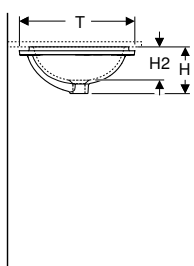

Geberit VariForm under-countertop washbasin, rectangular

click & scan

Application purposes

- For mounting on washtops from below

Technical data

Product material	Vitreous china

Characteristics

- Rectangular
- Easy to mount thanks to provided cutout template

Scope of delivery

- Fastening material
- Template

Art. no.	Colour / surface	Tap hole	Overflow	B1 [cm]	H [cm]	H1 [cm]	H2 [cm]	T [cm]	T1 [cm]	T2 [cm]

B / width: 53 cm

500.760.01.2	white	without	visible, symmetrical	45	17.8	1.5	12.7	44	35	22
500.762.01.2 *	white	without	without	45	17.8	1.5	12.7	44	35	22

B / width: 58 cm

500.764.01.2	white	without	visible, symmetrical	50	17.8	1.5	12.7	49	40	24.5
500.767.01.2 *	Washbasin: white Bottom side: glazed	without	without	50	17.8	1.5	12.7	49	40	24.5
500.766.01.2 *	white	without	without	50	17.8	1.5	12.7	49	40	24.5

* Order-based production

Accessories

- Geberit waste outlet with free outlet and valve cover
- Geberit waste outlet with free outlet, screen