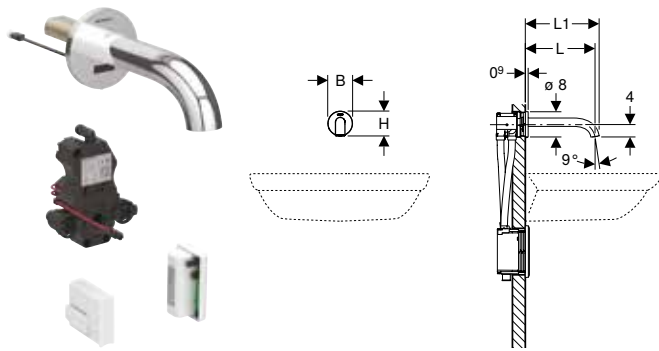

Taps

Washbasin taps
Wall-mounted, generator operation

Wall-mounted, generator operation

Geberit Piave washbasin tap, wall-mounted, generator operation, for concealed function box

click & scan

Application purposes

- For installation in Geberit elements for washbasins, wall-mounted tap with concealed function box
- For connecting cold and hot water (only for model with mixer or thermostatic mixer)
- For connecting cold or mixed water (only for model without mixer)
- Suitable for use with stainless steel sinks
- For a flow rate of > 3 l/min
- Model without mixer suitable for combination with continuous flow heater, see technical data sheet "Washbasin taps with continuous flow heaters"
- For panelling thickness 10–50 mm

Technical data

Degree of protection	IPX4
Operating voltage	3.2 V DC
Operating pressure	2–10 bar
Differentiated pressure CW/WW max.	1.5 bar
Water test pressure max.	16 bar
Test pressure air / inert gas max.	3 bar
Ambient temperature	1–40 °C
Storage temperature	-20 – +70 °C
Water temperature short-term max.	90 °C
Flow rate at 300 kPa / 3 bar	5 l/min
Interval flush time, factory setting	5 s
Product material	Brass / plastic

Characteristics

- Tap group I in accordance with DIN 4109
- Infrared user detection
- Vandal-resistant
- Temperature presetting via mixer (only for models with mixer or thermostatic mixer)
- Not possible to set just hot water or just cold water (only for model with mixer or thermostatic mixer)
- Functions can be set and queried with the Geberit Service Handy
- Device settings and operation with mobile device via integrated Bluetooth® interface
- Compatible with Geberit Control App
- Wirelessly connectable with Geberit Gateway via Bluetooth®
- Compatible with Geberit Connect
- With integrated check valve
- When used at least 50 times per day on average for a duration of 4 s each, the washbasin tap works in a self-sustaining manner
- Functional unit with built-in basket filters
- Components in contact with drinking water lead-free

Scope of delivery

- Washbasin tap
- IR sensor with connection cable
- Control electronics
- Functional unit
- Rechargeable battery for generator operation
- Tap aerator key
- Fastening material

Art. no.	Colour / surface	Mixer	L	L1	B	H
			[cm]	[cm]	[cm]	[cm]
116.265.14.1	black matt / easy-to-clean coated	without mixer	17	18.3	8	8
116.265.21.1	chrome / glossy	without mixer	17	18.3	8	8
116.265.SN.1	stainless steel look / brushed, easy-to-clean coated	without mixer	17	18.3	8	8
116.266.14.1	black matt / easy-to-clean coated	with mixer	17	18.3	8	8
116.266.21.1	chrome / glossy	with mixer	17	18.3	8	8
116.266.SN.1	stainless steel look / brushed, easy-to-clean coated	with mixer	17	18.3	8	8
116.285.14.1	black matt / easy-to-clean coated	without mixer	22	23.3	8	8
116.285.21.1	chrome / glossy	without mixer	22	23.3	8	8
116.285.SN.1	stainless steel look / brushed, easy-to-clean coated	without mixer	22	23.3	8	8
116.286.14.1	black matt / easy-to-clean coated	with mixer	22	23.3	8	8
116.286.21.1	chrome / glossy	with mixer	22	23.3	8	8
116.286.SN.1	stainless steel look / brushed, easy-to-clean coated	with mixer	22	23.3	8	8

To order additionally