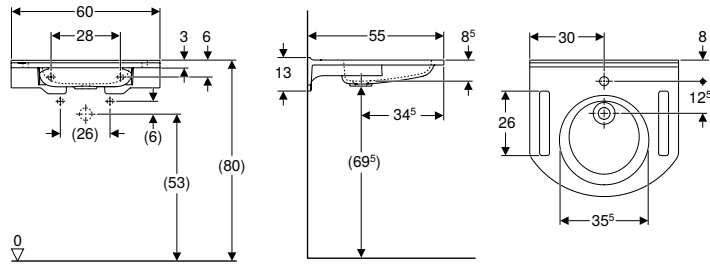

Washbasins

Washbasins made of solid surface material

Geberit Publica washbasin, round design, with-cut-outs, barrier-free

click & scan

Application purposes

- Suitable for use by wheelchair users
- Suitable for barrier-free construction

Technical data

Product material	Varicor

Scope of delivery

- Washbasin
- Fastening material

Characteristics

- Barrier-free
- Cutouts for gripping
- With upstand to the wall
- Antibacterial
- Shockproof
- Scratchproof
- Easy cleaning
- Seamless surface repair

Art. no.	Colour / surface	Tap hole	Overflow	H [cm]	T [cm]
B / width: 60 cm					
402160016	white alpine / matt	centred	without	13	55

Accessories

- Geberit washbasin drain, space-saving model, slim design, with free outlet and valve cover
- Geberit dip tube trap for washbasin, space-saving model, horizontal outlet
- Geberit waste outlet with overflow pipe, for washbasin
- Geberit waste outlet with free outlet, screen