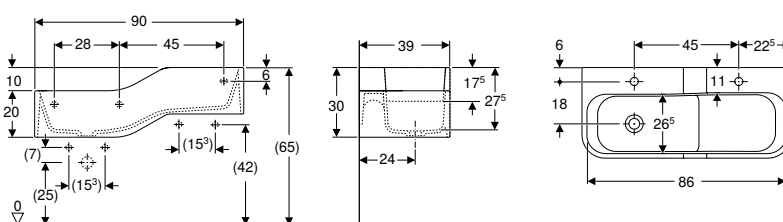

Washing troughs

Geberit Bambini play and washspace, with two washbasin areas, lower basin on the left

click & scan

Application purposes

- For children
- For schools, childcare facilities and other educational facilities
- Suitable for children of different age groups
- For playing and learning
- For mounting on solid walls or drywalls
- For mounting on Geberit GIS set for Bambini play and washspace
- To install on Geberit Duofix elements for washbasins

Characteristics

- Two washbasin areas
- Two different heights
- Small projection
- Integrated slide
- Rounded edges for avoiding injuries
- Shockproof
- Scratchproof
- Easy cleaning
- Seamless surface repair

Technical data

Product material	Varicor

Scope of delivery

- Washing trough

Art. no.	Colour / surface	Overflow	Drain	B [cm]	H [cm]	T [cm]

Tap hole: left and right

502.973.00.1	Washing trough: white alpine / matt	without	left	90	30	39
502.973.SX.1 *	Washing trough: white alpine / matt Dekorlinie aussen: light blue / matt Dekorlinie innen: ocean blue / matt	without	left	90	30	39
502.973.79.1 *	Washing trough: white alpine / matt Dekorlinie aussen: light green / matt Dekorlinie innen: forest green / matt	without	left	90	30	39
502.973.FY.1 *	Washing trough: white alpine / matt Dekorlinie aussen: orange / matt Dekorlinie innen: carmine red / matt	without	left	90	30	39

* Order-based production

Can be combined with

- Geberit Bambini washbasin tap, single-lever mixer → p. 841
- Geberit Bambini washbasin tap, battery operation → p. 846
- Geberit Bambini washbasin tap, mains operation → p. 842
- Geberit Bambini washbasin tap, mains operation → p. 844

Accessories

- Assortment overview – Geberit Bambini play and washspaces for deck-mounted taps → p. 827
- Assortment overview – Geberit Bambini play and washspaces for wall-mounted taps → p. 829