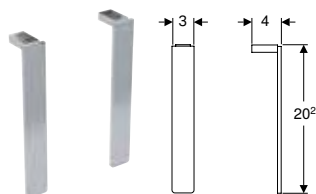

Accessories

Geberit Selnova Square set of narrow feet

click & scan

Technical data

Product material	Aluminium

Scope of delivery

- Set of 2 pieces

Art. no. Colour / surface

500.199.21.1 chrome / glossy