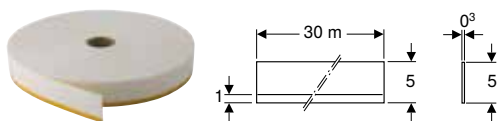

Accessories for sound insulation

Geberit GIS sound insulation tape

click & scan

Application purposes

- For structure-borne sound decoupling between panels and building structure
- For avoiding uncontrollable formation of cracks

Characteristics

- Single-sided self-adhesive
- Permanently elastic
- Vinyl foam tape
- Closed-cell

Art. no.

461.036.00.1