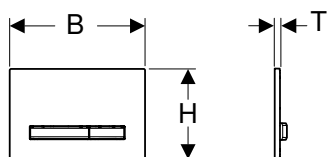

Geberit Sigma50 actuator plate, square, dual flush, metal colour brass-coloured

click & scan

Application purposes

- For flush actuation with Sigma concealed cisterns

Technical data

Actuation force (N) max.	20 N

Characteristics

- Front actuation
- Actuator buttons and mounting plate, easy-to-clean coated
- Sound-absorbing actuator rods, tool-free fast adjustment

Scope of delivery

- Mounting frame
- 2 distance bolts
- 2 actuator rods

Art. no.	Colour / surface	Product material	B	H	T
			[cm]	[cm]	[cm]
115.672.00.2	Base plate, Button: brass-coloured / brushed, easy-to-clean coated Cover plate: customised	Die-cast zinc	24.6	16.4	1
115.672.11.2	Base plate, Button: brass-coloured / brushed, easy-to-clean coated Cover plate: white / glossy	Die-cast zinc / plastic	24.6	16.4	1.3
115.672.DW.2	Base plate, Button: brass-coloured / brushed, easy-to-clean coated Cover plate: black / glossy	Die-cast zinc / plastic	24.6	16.4	1.3