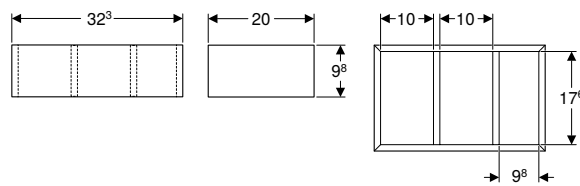

Geberit drawer insert, H-partition, for bottom drawer

click & scan

Technical data

Product material	High-compressed three-layer chipboard

Scope of delivery

- Drawer insert

Characteristics

- FSC™ C134279 certified
- H-partition

Art. no.	Colour / surface	B [cm]	H [cm]	T [cm]
500.676.00.1	lava / textured melamine	32.3	9.8	20