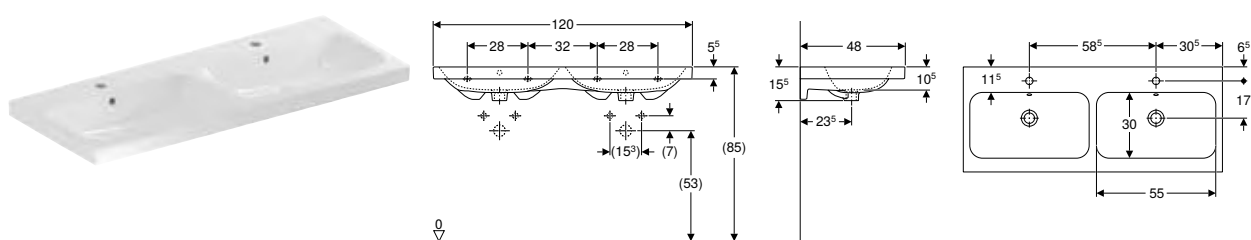

Can be combined with

- Geberit iCon cabinet for double washbasin, with two drawers → p. 619
- Geberit iCon cabinet for double washbasin, with four drawers → p. 620
- Geberit Acanto cabinet for double washbasin, with two drawers and two internal drawers → p. 567

Accessories

- Geberit dip tube trap for washbasin, horizontal outlet
- Geberit washbasin drain, space-saving model, slim design, with external waste plug with push actuation
- Geberit washbasin drain, space-saving model, slim design, with external waste plug and lever actuation
- Geberit washbasin drain, space-saving model, slim design, with free outlet and valve cover
- Geberit fastening material for washbasin → p. 1035

- A Geberit washbasin connector, space-saving model is required for the installation of the washbasin with base cabinet. See 'Assortment overview – Geberit iCon washbasin connectors space-saving model' or online catalogue, washbasin accessories
- Mix & Match: Articles of the same width can be freely combined in the Geberit ONE, Acanto and iCon series

Mix & Match

Geberit iCon Light double washbasin

Geberit iCon

Technical data

Product material	Fine fireclay

Characteristics

- Can be installed with a washbasin cabinet

Art. no.	Colour / surface	Mix & Match	Tap hole	Overflow	Cabinet width [cm]	H [cm]	T [cm]
B / width: 120 cm							
501.838.00.1	white	Yes	centred	visible, symmetrical	118.4	15.5	48
501.838.00.3*	white	Yes	without	visible, symmetrical	118.4	15.5	48
501.838.00.5*	white	Yes	centred	without	118.4	15.5	48
501.838.00.7*	white	Yes	without	without	118.4	15.5	48

* Order-based production

Can be combined with

- Geberit iCon cabinet for double washbasin, with two drawers → p. 619
- Geberit iCon cabinet for double washbasin, with four drawers → p. 620
- Geberit Acanto cabinet for double washbasin, with two drawers and two internal drawers → p. 567

Accessories

- Geberit dip tube trap for washbasin, horizontal outlet
- Geberit washbasin drain, space-saving model, slim design, with external waste plug with push actuation
- Geberit washbasin drain, space-saving model, slim design, with external waste plug and lever actuation
- Geberit washbasin drain, space-saving model, slim design, with free outlet and valve cover
- Geberit fastening material for washbasin → p. 1035

- A Geberit washbasin connector, space-saving model is required for the installation of the washbasin with base cabinet. See 'Assortment overview – Geberit iCon washbasin connectors space-saving model' or online catalogue, washbasin accessories
- Mix & Match: Articles of the same width can be freely combined in the Geberit ONE, Acanto and iCon series