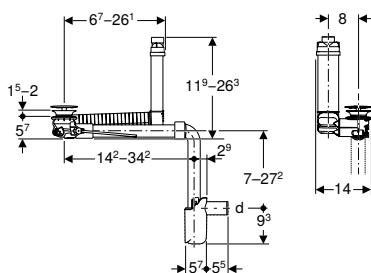

Waste fittings and traps for washplaces and kitchen sinks

Drain assemblies for washbasins

Bottle traps with dip tube, for washbasins, space-saving model

Geberit Clou washbasin drain, space-saving model, slim design, with lever actuation and valve cover

click & scan

Application purposes

- For washbasins without visible overflow
- For washbasins with material thickness 15–20 mm near the waste outlet
- For space-saving installation on washbasins with cabinet without trap cutout
- For space-saving installation on washbasins

Technical data

Depth of water seal (mm)	50 mm

Characteristics

- Quality-monitored in accordance with EN 274-3
- Hygienic with optimum flow behaviour
- Waste outlet can be closed
- Actuation using rod
- Hidden overflow function
- Length and height can be adapted to washbasin
- With integrated hair trap
- Horizontal outlet

Scope of delivery

- Waste outlet
- Connection bend 90° made of PP
- Actuator lever
- Sleeve made of EPDM
- Plug
- Dip tube trap
- Valve cover
- Washbasin connector

Art. no.	Colour / surface	d, ø [mm]	AB [mm]	L [cm]	h [cm]
152.049.21.1	chrome / Glossy	32	15–20	11.2	7–27.2
152.059.21.1	chrome / Glossy	40	15–20	11.2	7–27.2

- For washbasins with material thickness of 8–15 mm in the waste outlet area, the flat gasket art. no. 245.413.00.1 must also be used