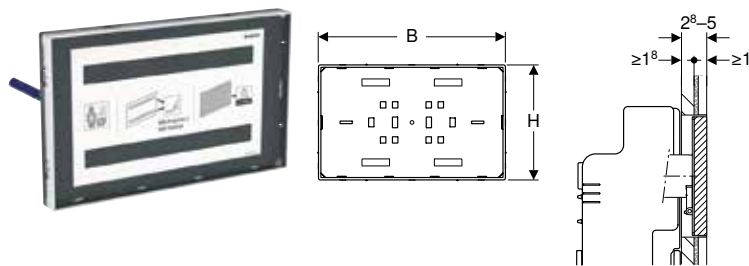

Geberit Sigma cover plate, surface-even, with sight frame

click & scan

Application purposes

- For covering the service opening of Sigma concealed cisterns
- For individual bathroom design
- For extensive surface coverings
- For covering thicknesses ≥ 18 mm
- Suitable for tile structures on cover with sight frame ≤ 10 mm

Scope of delivery

- Protection plate
- 2 spacers
- 2 distance bolts

Characteristics

- Surface is provided and completed by customer
- Surface-even installation
- Sight frame for bright chrome-plated cover plate
- Cover plate not suitable for applying plaster

Art. no.	Colour / surface	Product material	B [cm]	H [cm]	T [cm]
115.697.00.1	customised	Plastic	21.3	13.1	2.8

To order additionally

- Installation set, surface-even, for Geberit element for wall-hung WC, with Sigma concealed cistern 12 cm $\rightarrow$ p. 192

- When using with Geberit Sigma concealed cistern 12 cm, the installation set, surface-even, for Geberit Sigma concealed cistern 12 cm (art. no. 243.168.00.1) is required in addition.

For Omega concealed cisterns

Assortment overview – Geberit actuator plates of the Omega series for concealed cisterns

Geberit International Sales, version: December 2025

		Omega20 round	Omega20 square (ex Omega30)	Omega60 square	Cover plate Omega
		$\rightarrow$ p. 200	$\rightarrow$ p. 200	$\rightarrow$ p. 201	$\rightarrow$ p. 202
Concealed cistern	109.050.00.1			✓	
	109.050.00.1			✓	
	109.060.00.1			✓	
	109.043.00.1			✓	
Duofix	111.003.00.2			✓	
	111.030.00.2			✓	
	111.060.00.2			✓	
GIS	461.141.00.2			✓	
Kombifix	110.001.00.1			✓	
	110.011.00.1			✓	
	110.020.00.1			✓	

✓ Compatible