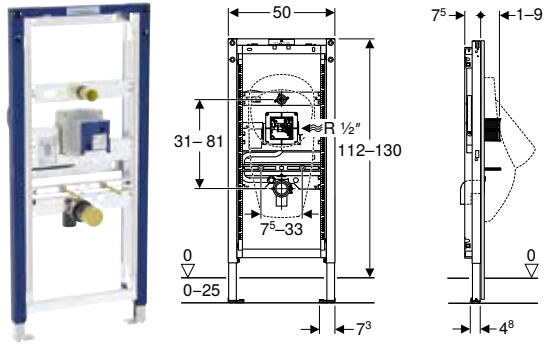

Geberit Duofix element for urinal, 112–130 cm, universal, for hidden urinal flush control

Application purposes

- For metal and wood frame walls
- For Geberit Duofix system walls
- For installation in part- or room-height prewalls
- For installation in room-height partition walls
- For floor constructions 0–25 cm
- For Geberit urinal flush controls for covered installation, vandal-resistant

Technical data

Flow pressure	1–8 bar
Water test pressure max.	16 bar
Test pressure air / inert gas max.	3 bar
Flow rate at 100 kPa / 1 bar without flow limiter	0.3 l/s
Flow rate at 100 kPa / 1 bar with flow limiter	0.24 l/s

Scope of delivery

- Water supply connection R 1/2"
- Protection box with cover
- Connection bend made of PE-HD, ø 50 / 63 mm
- Fastening and protection material

Characteristics

- 2025 range
- Statically self-supporting frame, protected against corrosion with powder coating
- With pull-out plate for lateral fastening above the element on metal or wood profiles or on Geberit Duofix system studs
- Alternative fastening point for wall anchors
- Rotating foot plates, suitable for installation in U profiles UW 50 and UW 75
- Foot plates that can be mounted in Geberit Duofix system rail without tools, without additional components
- Galvanised non-slip leg supports protected against corrosion
- Water supply connection compatible with MasterFix and MeplaFix
- Elbow connector can be mounted without tools
- Premounted stop valve with throttle
- Service opening behind urinal
- Flexible flush hose with guide and built-in check valve
- Equipped with conduit pipe to connect the sensor in the trap to the urinal flush control
- Fastening for inlet ø 32 mm, height-adjustable
- Fastening for connection bend, height-adjustable and sound-absorbing
- Urinal fasteners M8 width- and height-adjustable
- Crossbars with centring marks, adjustable without tools
- Can be refitted with accessories to fit urinals with spray head

Art. no.	B [cm]	H [cm]	T [cm]
111.689.00.2	50	112–130	7.5

Can be combined with

- Geberit urinal flush control with electronic flush actuation, mains operation, concealed installation, hidden → p. 265

Accessories

- Accessory overview – Geberit Duofix elements for urinals → p. 71

- For urinals with spray head, the Geberit inlet crossbar for urinal (art. no. 242.042.00.1) is required in addition