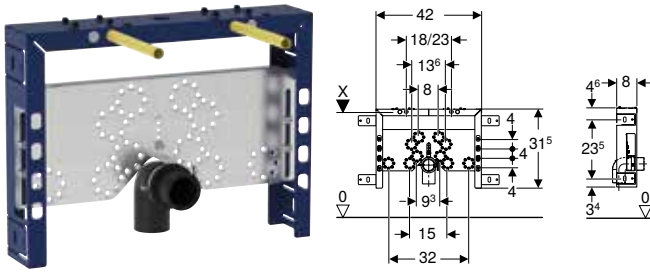

Geberit Kombifix element for bidet

Application purposes

- For masonry walls
- For installation in part or room-height prewall installations

Characteristics

- Powder-coated mounting frame
- Mounting frame with four fastening brackets
- Installation depth 8 cm
- Fastening distance for wall-hung bidet 18 or 23 cm
- Height-adjustable bidet fastening
- Fastening for connection bend, sound-absorbing
- Tap crossbar height-adjustable

Scope of delivery

- Connection bend made of PE-HD, $\varnothing$ 50 mm
- Seal $\varnothing$ 44 / 40 mm
- 2 threaded rods M12
- Fastening material

Art. no.	B [cm]	H [cm]	T [cm]
457.608.00.5	42	31.5	8

Accessories

- Geberit elbow tap connector 90° with male thread MF 1/2"

Elements for urinals

Accessory overview – Geberit Kombifix elements for urinals

Geberit International Sales, version: December 2025

	Urinal flush controls with electronic flush actuation, battery operation	Urinal flush controls with electronic flush actuation, mains operation	Urinal flush controls with pneumatic flush actuation	Geberit urinal flush control with electronic flush actuation, mains operation, surface-mounted, hidden	Geberit urinal flush control with electronic flush actuation, battery operation, surface-mounted, hidden	Geberit inlet crossbar for urinal, with spray head	Geberit Kombifix set of studs with foot plate
				116.076.00.1	116.077.00.1	242.042.00.1	457.872.26.1
				→ p. 283	→ p. 284	→ p. 93	→ p. 33
457.611.00.1 Geberit Kombifix element for urinal, 109–127 cm, universal	✓	✓	✓			✓	✓
457.606.00.1 Geberit Kombifix element for urinal, 109–127 cm, universal, for spray head	✓	✓	✓			✓	✓
457.689.00.1 Geberit Kombifix element for urinal, 109–127 cm, universal, for hidden urinal flush control						✓	✓
457.686.00.1 Geberit Kombifix element for urinal, 109–127 cm, universal, for exposed flushing valve				✓	✓		✓

✓ Compatible