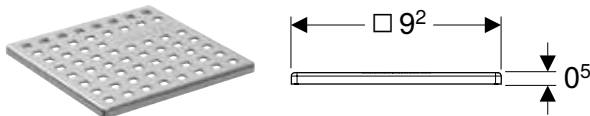

Geberit Squares design grating, 10 x 10 cm

click & scan

Technical data

Product material	Stainless steel

Characteristics

- Load-bearing capacity, class H 1.5 (1.5 kN)

Art. no.	Nominal width [cm]	L [cm]	B [cm]	H [cm]
388.110.00.1	10	9.2	9.2	0.5