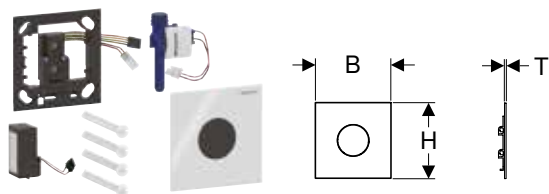

Geberit urinal flush control with electronic flush actuation, mains operation, Type 40 cover plate, round

click & scan

Application purposes

- For automatic flush actuation of urinals

Technical data

Degree of protection	IP45
Nominal voltage	110–240 V AC
Mains frequency	50–60 Hz
Operating voltage	4.5 V DC
Flow pressure	1–8 bar
Water test pressure max.	16 bar
Test pressure air / inert gas max.	3 bar
Flow rate at 100 kPa / 1 bar without flow limiter	0.3 l/s
Flow rate at 100 kPa / 1 bar with flow limiter	0.18 l/s
Interval flush time, factory setting	5 s
Detection time, factory setting	7 s
Flush time, adjustment range	1–15 s
Flush time, factory setting	7 s

Characteristics

- Cover plate with securing bar
- Water-saving hybrid mode can be set
- Adjustable interval flush
- Preflush can be set
- Power failure control unit
- Valve-closing function when power fails
- Functions can be set and queried with the Geberit Service Handy
- Device settings and operation with mobile device via integrated Bluetooth® interface
- Compatible with Geberit Control App
- Wired networkable with Geberit gateway via GEBUS converter
- Wirelessly connectable with Geberit Gateway via Bluetooth®
- Compatible with Geberit Connect
- Flush volume can be reduced to 0.5 l per flush with regulating screw of installation set
- Tap group II in accordance with DIN 4109
- Components in contact with drinking water lead-free

Scope of delivery

- Type 40 cover plate, IR window, round
- Mounting frame
- Infrared control, premounted on mounting frame
- Solenoid valve
- Power supply unit
- Fastening material

Art. no.	Colour / surface	Product material	B [cm]	H [cm]	T [cm]	Power consumption [W]
116.024.14.1	Plate: black matt / easy-to-clean coated	Stainless steel	12.5	12.5	0.2	≤ 0.5
116.024.FW.1	Plate: brushed, easy-to-clean coated	Stainless steel	12.5	12.5	0.2	≤ 0.5
116.024.JK.1	Plate: lava / glossy glass	Glass	12.5	12.5	0.4	≤ 0.5
116.024.JL.1	Plate: sand grey / glossy glass	Glass	12.5	12.5	0.4	≤ 0.5
116.024.JT.1	Plate: white matt / easy-to-clean coated	Stainless steel	12.5	12.5	0.2	≤ 0.5
116.024.QB.1	Plate: red gold / brushed, easy-to-clean coated	Stainless steel	12.5	12.5	0.2	≤ 0.5
116.024.QD.1	Plate: black chrome / brushed, easy-to-clean coated	Stainless steel	12.5	12.5	0.2	≤ 0.5
116.024.QF.1	Plate: brass-coloured / brushed, easy-to-clean coated	Stainless steel	12.5	12.5	0.2	≤ 0.5
116.024.SI.1	Plate: white / glossy glass	Glass	12.5	12.5	0.4	≤ 0.5
116.024.SJ.1	Plate: black / glossy glass	Glass	12.5	12.5	0.4	≤ 0.5
116.024.ID.1	N Plate: nickel / brushed, easy-to-clean coated	Stainless steel	12.5	12.5	0.2	≤ 0.5

N: New, available as of July 2026

Can be combined with