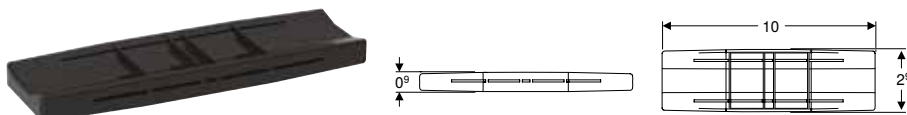

12

B
[cm]

4.1

Available as of April 2026

Can be combined with

- Geberit CleanLine30 shower channel → p. 397

Geberit CleanLine50 connecting piece

click & scan