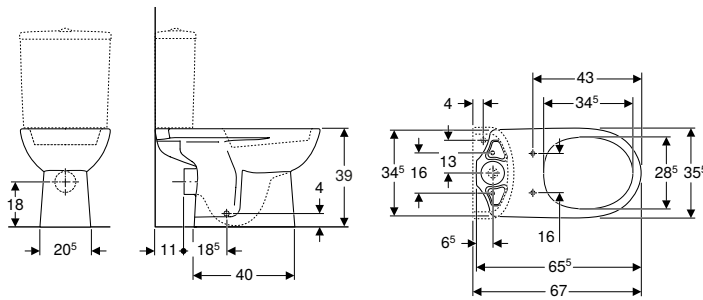

Geberit Selnova floor-standing WC for close-coupled exposed cistern, washdown, horizontal outlet

click & scan

Application purposes

- For close-coupled exposed cistern

Technical data

Product material	Vitreous china

Characteristics

- Floor-standing
- Washdown WC
- With flush rim
- Type 1, full flush volume 6 l, in accordance with EN 997
- Type 2 in accordance with EN 997
- Horizontal outlet

Scope of delivery

- WC ceramic appliance

Art. no.	Colour / surface	B [cm]	H [cm]	T [cm]
500.282.01.1	white	35.5	39	65.5

To order additionally

- Cistern
- WC seat
- Fastening material

Can be combined with

- Geberit Selnova Square exposed cistern, close-coupled, dual flush, bottom water supply connection → p. 724
- Geberit Selnova Square exposed cistern, close-coupled, dual flush, lateral water supply connection → p. 723
- Geberit Selnova exposed cistern, close-coupled, dual flush, bottom water supply connection → p. 753
- Geberit Selnova exposed cistern, close-coupled, dual flush, lateral water supply connection → p. 754
- Geberit Selnova WC seat with hinges made of plastic, fastening from below → p. 751
- Geberit Selnova WC seat, fastening from below → p. 752
- Geberit Selnova WC seat, fastening from above → p. 752

Accessories

- Accessory overview – Geberit Selnova WC ceramic appliance in combination with connection pipes → p. 735