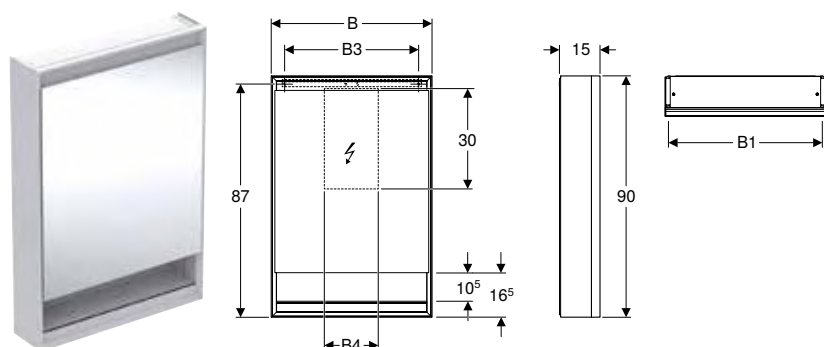

Geberit ONE mirror cabinet with niche and ComfortLight, with one door, exposed installation, height 90 cm

Technical data

Degree of protection	IP44
Nominal voltage	230 V AC
Mains frequency	50 Hz
Operating voltage	24 V DC
Product material	Aluminium
Light source energy efficiency class	E
Light colour	2200–4000 K
Service life of LED lighting max.	72000 h
Measuring method	L80B10
Colour rendering index	90
Standard deviation of colour matching	3 SDCM

Scope of delivery

- 3 glass shelves
- Dummy cover for power socket left or right
- Mounting material

Characteristics

- With ComfortLight
- LED lighting
- Indirect lighting
- Internal lighting
- Lighting mood infinitely adjustable from orientation light to day-light
- Functions can be triggered via touch sensor
- DALI-compatible control
- Compatible with Geberit Home App
- Time slot in desired luminous intensity adjustable with Geberit Home App
- With one door
- Door mirrored on both sides
- With two power sockets
- Power sockets mounted on the internal side at the top left and top right
- Continuously movable glass shelves

Art. no.	Colour / surface	B1 [cm]	B3 [cm]	B4 [cm]	H [cm]	H2 [cm]	T [cm]	Protec- tion class	Power consumption [W]	Door	Luminous flux (max. / above / below) [lm]
B / width: 60 cm											
505.830.00.1	anodised aluminium	57.5	50	20	90	10.5	15	I	60	left-hand hinge	3273 / 2552 / 721
505.831.00.1	anodised aluminium	57.5	50	20	90	10.5	15	I	60	right-hand hinge	3273 / 2552 / 721
505.830.00.2	white / powder-coated aluminium	57.5	50	20	90	10.5	15	I	60	left-hand hinge	3273 / 2552 / 721
505.831.00.2	white / powder-coated aluminium	57.5	50	20	90	10.5	15	I	60	right-hand hinge	3273 / 2552 / 721

Accessories

- Geberit magnetic holder → p. 516
- Geberit magnifying mirror → p. 516

- Standard actuation via mirror cabinet and room push-button. Actuation via room switch must be changed accordingly in the Geberit Home app