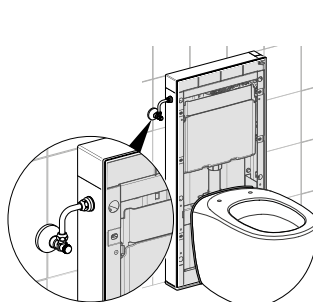

131.071.21.1

131.071.21.1 to be ordered separately