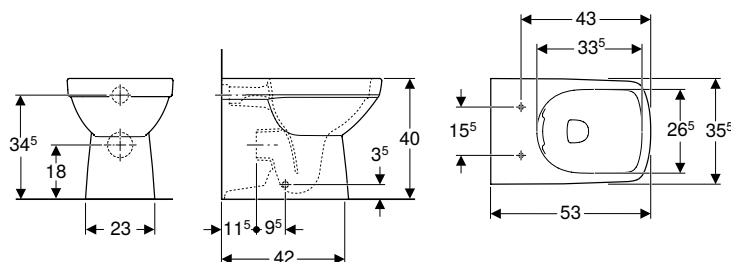

Floor-standing WCs

Geberit Selnova Square floor-standing WC, square, washdown, back-to-wall, horizontal or vertical outlet, semi-shrouded, Rimfree

click & scan

Technical data

Product material	Vitreous china

Scope of delivery

- WC ceramic appliance
- Fastening material

Characteristics

- Floor-standing
- Back-to-wall
- Washdown WC
- Rimless WC ceramic appliance featuring Rimfree flush technology
- Horizontal or vertical outlet
- Type 1, full flush volume 6 / 4 l, in accordance with EN 997
- Type 2 in accordance with EN 997
- 4 l flush
- Semi-shrouded

Art. no.	Colour / surface	B [cm]	H [cm]	T [cm]
500.153.01.1	white	35.5	40	53

To order additionally

- WC seat

Can be combined with

- Geberit Selnova Square WC seat, fastening from below → p. 722
- Geberit Selnova Square WC seat, slim design, fastening from above → p. 722

Accessories

- Accessory overview – Geberit Selnova Square WC ceramic appliance in combination with connection pipes → p. 715