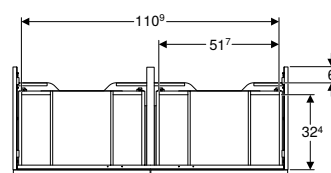

Mix & Match

Geberit iCon cabinet for double washbasin, with two drawers

Technical data

Product material	High-compressed three-layer chipboard
Drawer load max.	20 kg

Scope of delivery

- Cabinet for double washbasin
- Fastening material

Characteristics

- FSC™ C134279 certified
- Wall-hung
- With two drawers
- Opening with handle
- Exchangeable handle
- Drawer with soft closing
- Drawer without trap cutout
- Moisture-resistant
- Delivered preassembled

Art. no.	Colour / surface	Mix & Match	B [cm]	H [cm]	T [cm]
Washbasin width: 120 cm					
502.314.01.1	Body, Front: white / high-gloss coated Handle: white / matt powder-coated	Yes	118.4	24.7	47.6
502.314.01.2	Body, Front: white / high-gloss coated Handle: chrome / glossy	Yes	118.4	24.7	47.6
502.314.01.3 *	Body, Front: white / matt coated Handle: white / matt powder-coated	Yes	118.4	24.7	47.6
502.314.JH.1	Body, Front: oak / wood-textured melamine Handle: lava / matt powder-coated	Yes	118.4	24.7	47.6
502.314.JK.1	Body, Front: lava / matt coated Handle: lava / matt powder-coated	Yes	118.4	24.7	47.6
502.314.JL.1 *	Body, Front: sand grey / high-gloss coated Handle: sand grey / matt powder-coated	Yes	118.4	24.7	47.6
502.314.JR.1 *	Body, Front: hickory / wood-textured melamine Handle: lava / matt powder-coated	Yes	118.4	24.7	47.6

* Order-based production

Can be combined with

- Geberit iCon Light double washbasin → p. 603
- Geberit iCon low cabinet with two drawers → p. 624
- Geberit iCon double washbasin → p. 602
- Geberit Acanto double washbasin → p. 556

Accessories

- Accessory overview – Geberit iCon bathroom furniture → p. 607

- A Geberit washbasin connector, space-saving model is required for the installation of the base cabinet. See assortment overview washbasin series or online catalogue, washbasin accessories
- Mix & Match: Articles of the same width can be freely combined in the Geberit ONE, Acanto and iCon series