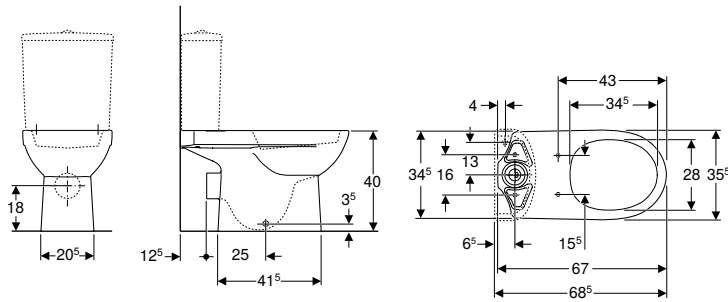

Geberit Selnova floor-standing WC for close-coupled exposed cistern, washdown, horizontal outlet, semi-shrouded

click & scan

Application purposes

- For close-coupled exposed cistern

Technical data

Product material	Vitreous china

Characteristics

- Floor-standing
- Washdown WC
- With flush rim
- Type 1, full flush volume 6 l, in accordance with EN 997
- Type 2 in accordance with EN 997
- Horizontal outlet
- Semi-shrouded

Scope of delivery

- WC ceramic appliance
- Fastening material

Art. no.	Colour / surface	B [cm]	H [cm]	T [cm]
500.287.01.1	white	35.5	40	67

To order additionally

- Cistern
- WC seat

Can be combined with

- Geberit Selnova Square exposed cistern, close-coupled, dual flush, bottom water supply connection → p. 724
- Geberit Selnova Square exposed cistern, close-coupled, dual flush, lateral water supply connection → p. 723
- Geberit Selnova exposed cistern, close-coupled, dual flush, bottom water supply connection → p. 753
- Geberit Selnova exposed cistern, close-coupled, dual flush, lateral water supply connection → p. 754
- Geberit Selnova WC seat with hinges made of plastic, fastening from below → p. 751
- Geberit Selnova WC seat, fastening from above → p. 752
- Geberit Selnova WC seat, fastening from below → p. 752
- Geberit AquaClean Tuma Comfort WC enhancement solution → p. 876
- Geberit AquaClean Tuma Classic WC enhancement solution → p. 878

Accessories

- Accessory overview – Geberit Selnova WC ceramic appliance in combination with connection pipes → p. 735