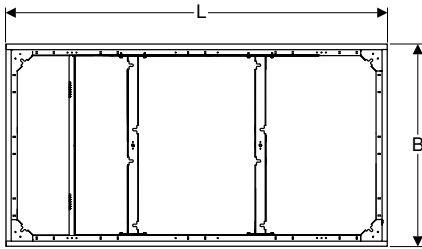

Application purposes

- For installation of CleanFloor30 shower surfaces integrated inside buildings
- For installation of shower surfaces made of enamelled steel up to an inner height of 3.5 cm and a rim height of 4.5 cm
- For floor constructions with CleanFloor30 shower surfaces up to upper edge of the shower surface 8–25 cm
- For floor constructions with shower surfaces made of enamelled steel of up to top edge of set of rubber support 10–25 cm
- For installation before or after introduction of the screed

Characteristics

- Premounted sound insulation tape
- Premounted retainer for foot fastener
- Height-adjustable from the top

Scope of delivery

- 2 prefabricated shuttering panels
- Crossbar for shower drain

Technical data

Product material	Powder-coated steel

Art. no.	L [cm]	B [cm]	H [cm]
551.508.00.1	150	80	3.4
551.509.00.1	160	80	3.4
551.510.00.1	170	80	3.4
551.516.00.1	150	90	3.4
551.517.00.1	160	90	3.4
551.518.00.1	170	90	3.4
551.519.00.1	180	90	3.4
551.524.00.1	150	100	3.4
551.525.00.1	160	100	3.4

Available as of April 2026

To order additionally

- Geberit CleanFloor30 integrated shower surface or shower surface made of enamelled steel
- Shower drain with ten feet, for CleanFloor30 shower surface integrated
- Installation set for shower surface made of enamelled steel, with ten feet

- Replacement for art. no. 154.467.00.1, 154.468.00.1, 154.469.00.1, 154.477.00.1, 154.478.00.1, 154.479.00.1, 154.486.00.1