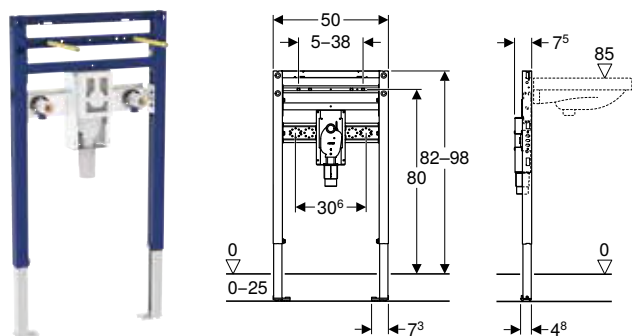

Geberit Duofix element for washbasin, 82–98 cm, deck-mounted tap, with concealed trap

click & scan

Application purposes

- For metal and wood frame walls
- For Geberit Duofix system walls
- For installation in part-height prewalls
- Suitable for barrier-free construction
- For floor constructions 0–25 cm
- For installation of washbasins
- For deck-mounted taps

Scope of delivery

- 2 elbow tap connectors Rp 1/2" / R 1/2", compatible with MF
- 2 sound insulation bases
- 2 insulating sleeves
- Protection box
- Fastening material

Characteristics

- 2025 range
- Statically self-supporting frame, protected against corrosion with powder coating
- Alternative fastening point for wall anchors
- Rotating foot plates, suitable for installation in U profiles UW 50 and UW 75
- Foot plates that can be mounted in Geberit Duofix system rail without tools, without additional components
- Galvanised non-slip leg supports protected against corrosion
- Fastening distance for washbasin 5–38 cm
- Threaded rods adjustable in depth with 18 or 28 cm fastening distance
- Concealed trap with optimum flow guidance and high self-cleaning effect
- Concealed trap can be height-adjusted ± 3 cm during final installation
- In-wall cabinet with straight connector made of PP, $\varnothing$ 50 mm
- Fastening for connection bend, height-adjustable and sound-absorbing
- Crossbar for tap adjustable in height and depth

Art. no.	B [cm]	H [cm]	T [cm]
111.489.00.2	50	82–98	7.5

Accessories

- Accessory overview – Geberit Duofix elements for washbasins → p. 55