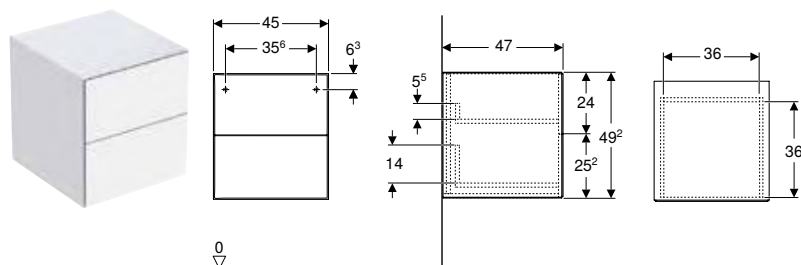

Geberit ONE low cabinet with two drawers

click & scan

Technical data

Product material	High-compressed three-layer chipboard
Drawer load max.	20 kg

Characteristics

- FSC™ C134279 certified
- Wall-hung
- With two drawers
- Opening with push-to-open mechanism
- Drawer with soft closing
- Moisture-resistant
- Delivered preassembled

Scope of delivery

- Fastening material