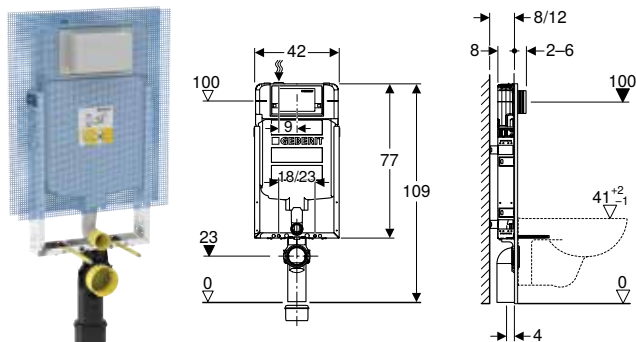

Art. no.	B [cm]	H [cm]	T [cm]
110.231.00.2	42	106	12

Accessories

- Accessory overview – Geberit Kombifix elements for WCs → p. 12

- Actuator plate has to be ordered separately

Geberit Kombifix element for wall-hung WC, 109 cm, with Alpha concealed cistern 8 cm