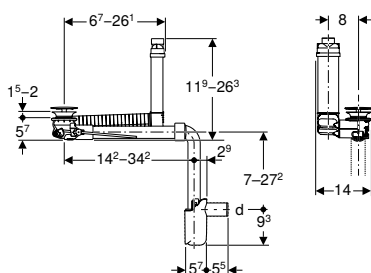

Washbasin drain, space-saving model, slim design, with lever actuation and valve cover, horizontal outlet, for Geberit ONE washbasin, vertical outlet

click & scan

Application purposes

- For washbasins without visible overflow
- For washbasins with material thickness 15–20 mm near the waste outlet
- For space-saving installation on washbasins with cabinet without trap cutout
- For space-saving installation on washbasins

Characteristics

- Quality-monitored in accordance with EN 274-3
- Hygienic with optimum flow behaviour
- Waste outlet can be closed
- Actuation using rod
- Hidden overflow function
- Length and height can be adapted to washbasin
- With integrated hair trap
- Horizontal outlet