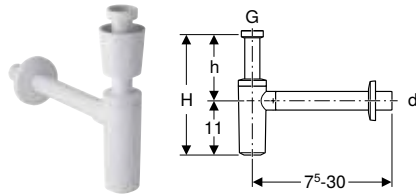

- Valve collar
- Wall collar
- Threaded connector

Art. no.	Colour / surface	d, ø [mm]	G ["]	h [cm]
151.039.21.1	chrome / Glossy	32	1 1/4	6-22

Geberit dip tube trap for washbasin, with valve collar, horizontal outlet