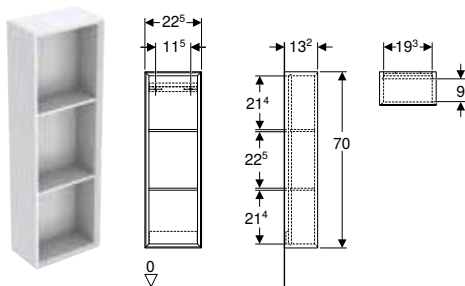

Geberit shelf unit, rectangular

click & scan

Application purposes

- For Geberit ONE, Acanto and iCon series

Technical data

Product material	High-compressed three-layer chipboard

Scope of delivery

- High-level cabinet
- Fastening material

Characteristics

- FSC™ C134279 certified
- Wall-hung
- Hidden fastening
- With two fixed shelves
- Moisture-resistant
- Delivered preassembled

Art. no.	Colour / surface	H [cm]	T [cm]
B / width: 22.5 cm			
502.320.01.1	white / high-gloss coated	70	13.2
502.320.01.3 *	white / matt coated	70	13.2
502.320.JH.1	oak / wood-textured melamine	70	13.2
502.320.JK.1	lava / matt coated	70	13.2
502.320.JL.1 *	sand grey / high-gloss coated	70	13.2
502.320.JR.1 *	hickory / wood-textured melamine	70	13.2

* Order-based production