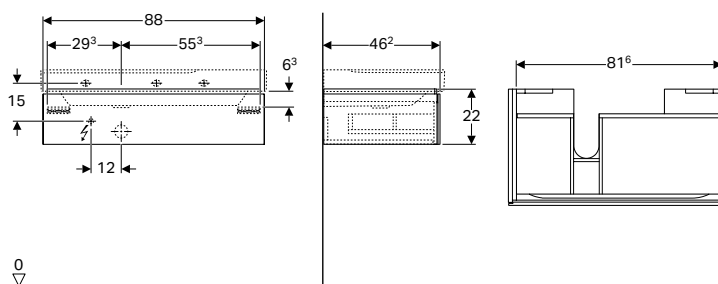

Geberit Xeno² cabinet for washbasin with shelf surface, with one drawer

click & scan

Technical data

Degree of protection	IP21
Nominal voltage	230 V AC
Mains frequency	50 Hz
Operating voltage	12 V DC
Product material	High-compressed three-layer chipboard
Drawer load max.	20 kg
Light source energy efficiency class	F
Light colour	3000 K

Scope of delivery

- Fastening material

Characteristics

- FSC™ C134279 certified
- Wall-hung
- With one drawer
- Opening with push-to-open mechanism
- With shelf surface
- Drawer with antislip mat
- Drawer with LED light
- Moisture-resistant
- Delivered preassembled

Art. no.	Colour / surface	B Washbasin, width [cm]	H [cm]	T [cm]	Protection class	Power consumption [W]	Luminous flux [lm]	
Trap cutout: left								
500.513.01.1	white / high-gloss coated	88	90	22	46.2	II	3.75	450
500.513.00.1 *	greige / matt coated	88	90	22	46.2	II	3.75	450
500.513.43.1	scultura grey / wood-textured melamine	88	90	22	46.2	II	3.75	450
Trap cutout: right								
500.514.01.1	white / high-gloss coated	88	90	22	46.2	II	3.75	450
500.514.00.1 *	greige / matt coated	88	90	22	46.2	II	3.75	450
500.514.43.1	scultura grey / wood-textured melamine	88	90	22	46.2	II	3.75	450

* Order-based production

Can be combined with

- Geberit Xeno² washbasin with shelf surface → p. 530
- Geberit Xeno² illuminated mirror with direct and indirect lighting → p. 544

Accessories

- Accessory overview – Geberit Xeno² bathroom furniture → p. 533

- A Geberit washbasin connector, space-saving model is required for the installation of the base cabinet. See assortment overview washbasin series or online catalogue, washbasin accessories