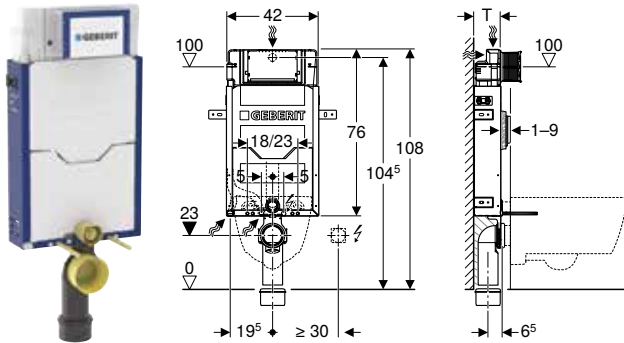

Geberit Kombifix element for wall-hung WC, 108 cm, with Sigma concealed cistern 12 cm

Application purposes

- For masonry walls
- For installation in part or room-height prewall installations
- For wall-hung WCs with connection dimensions in accordance with EN 33:2011
- For single flush, dual flush or stop-and-go flush

Technical data

Flow pressure	0.1–10 bar
Flush volume, factory setting	6 l / 3 l
Flush volume large, adjustment range	4 l / 4.5 l / 6 l / 7.5 l
Flush volume small, adjustment range	2–4 l
Product material	Steel
Height-adjustable	No

Characteristics

- Powder-coated mounting frame
- Mounting frame with four fixing brackets
- Fastening for connection bend can be mounted without tools from front
- Concealed cistern with front actuation
- Concealed cistern, fully insulated against condensation
- Immediate post flush possible with factory setting
- Tool-free installation and maintenance work on concealed cistern
- Water supply connection on the rear or top centre
- Protection box for service opening can be cut to length
- With conduit pipe for feed pipe for Geberit AquaClean shower toilets and for connection cable
- Fastening option for electrical connection

Scope of delivery

- Water supply connection R 1/2", compatible with MasterFix and MeplaFix, with integrated angle stop valve and hand wheel
- Protection box for service opening
- Connection set for WC, $\varnothing$ 90 mm
- Connection bend made of PE-HD, $\varnothing$ 90 mm
- Adapter socket made of PE-HD, $\varnothing$ 90 / 110 mm
- Filling segment
- 2 protection plugs
- 2 threaded rods M12
- Fastening material

Art. no.	B [cm]	H [cm]	T [cm]
110.350.00.5	42	108	12

Accessories

- Accessory overview – Geberit Kombifix elements for WCs → p. 12

- Actuator plate has to be ordered separately