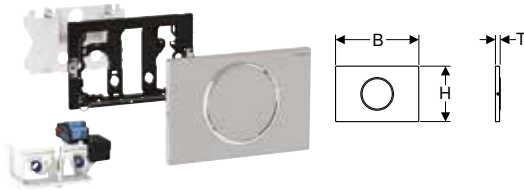

New

Geberit electronic WC flush control, mains operation, for Sigma concealed cistern 12 cm, with Sigma10 actuator plate, round, for pull-down rail, for Bluetooth® remote flush actuation

Application purposes

- For manual remote flush actuation of Sigma concealed cisterns 12 cm using pull-down rails with Bluetooth® remote control
- For manual remote flush actuation of Sigma concealed cisterns 12 cm using Geberit Bluetooth® remote control
- For actuating a single flush via the Sigma10 actuator plate
- For actuating a single or dual flush via the Bluetooth® remote control
- For solid and drywall construction
- Suitable for barrier-free construction
- For Sigma concealed cisterns 12 cm
- Not suitable for use with Geberit inserts for in-cistern block

Technical data

Degree of protection	IP45
Nominal voltage	85–240 V AC
Mains frequency	50–60 Hz
Operating voltage	12 V DC
Power consumption in standby mode	0.15 W
Radio frequency	2400 MHz
Radio frequency distance	10 m
Interval flush time, factory setting	5 s

Characteristics

- Flush actuation via pull-down rail, wireless, with Bluetooth® remote control
- Flush actuation via Geberit Bluetooth® remote control, wireless
- Dual flush can be actuated via Bluetooth® remote control
- Single flush can be triggered via actuator plate
- Power supply via external power supply unit
- Transformation of mains voltage to extra-low voltage, 12 V DC
- Operation with extra-low voltage, no mains voltage in cistern
- Interval flush preset
- Adjustable interval flush
- Device settings and operation with mobile device via integrated Bluetooth® interface
- Compatible with Geberit Control App
- Wired networkable with Geberit gateway via GEBUS converter
- Wirelessly connectable with Geberit Gateway via Bluetooth®
- Compatible with Geberit Connect
- Screwable actuator plate

Scope of delivery

- Sigma10 actuator plate
- Mounting frame
- Protection plate
- Actuator rod
- Support block with servomotor and lifting device, premounted
- Control electronics with Bluetooth® receiver
- Fastening material

Art. no.	Colour / surface	Product material	B [cm]	H [cm]	T [cm]	Power consumption [W]
115.705.16.6	black / matt	Stainless steel	24.6	16.4	1.5	≤ 4
115.705.SN.6	brushed, easy-to-clean coated	Stainless steel	24.6	16.4	1.5	≤ 4

Available as of April 2026

To order additionally

- Geberit remote flush actuator for dual flush, Bluetooth® → p. 253
- Geberit power supply unit for Power & Connect box → p. 249

Can be combined with

- Geberit installation set with power supply unit, for WC flush controls with electronic flush actuation, 12 V → p. 248
- Geberit set of Power & Connect box and power supply unit for element for wall-hung WC → p. 250
- Geberit 230 V / 12 V / 50 Hz power supply unit set with 1.8 m voltage supply cable and combination outlet mounting box → p. 207

Accessories

- Geberit remote flush actuator for single flush, Bluetooth® → p. 252

- Exclusively compatible with Bluetooth® remote control according to the accessories and compatibility list in the online catalogue