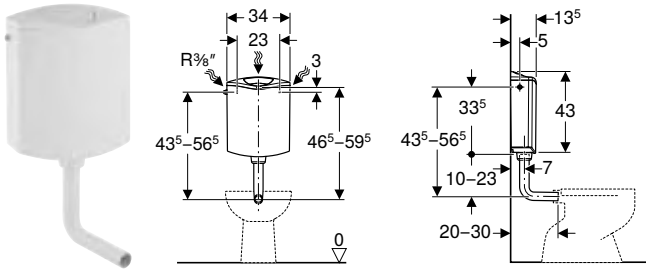

Geberit AP116plus exposed cistern, dual flush, with insert for in-cistern block

click & scan

Application purposes

- For low level installation

Technical data

Flow pressure	0.1–10 bar
Storage temperature	≤ 40 °C
Flush volume, factory setting	6 l / 3 l
Flush volume large, adjustment range	6–7.5 l
Flush volume small, adjustment range	3–4.5 l
Product material	ABS

Characteristics

- Dual flush
- Low-noise
- Hinged flush plate for insertion of in-cistern blocks
- Insulated against condensation
- Water supply connection on the left/right or rear centre

Scope of delivery

- Reinforced braided hose 3/8"
- Receptacle for in-cistern block
- Flush bend 90° made of ABS, ø 50 / 44 mm, 23 x 23 cm
- Sleeve made of EPDM, ø 44 / 55 mm
- Fastening material

Art. no.	Colour / surface	B [cm]	H [cm]	T [cm]
136.444.11.1	white alpine	34	43	13.5