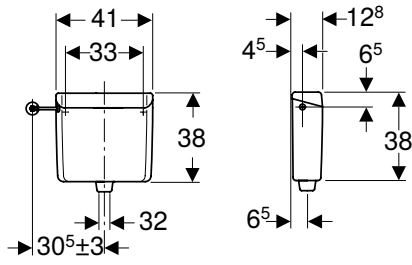

Exposed Cisterns

Exposed cisterns for WCs, made of plastic
Low and half-high level

Geberit AP123 exposed cistern, single flush, for remote flush actuation

click & scan

Application purposes

- For high-level installation
- For flush actuations with remote flush actuation

Technical data

Flush volume, factory setting	6 l
Flush volume, adjustment range	6 l / 9 l
Product material	ABS

Characteristics

- Low-noise
- Single flush
- Can be refitted for mechanical flush actuation
- Can be converted to pneumatic single flush or dual flush actuation
- Can be refitted for electronic flush actuation
- Insulated against condensation
- Flush pipe connection with compression joint
- Cistern lid without actuator button
- Water supply connection on the left/right
- Water supply connection 3/8"

Scope of delivery

- Damming device
- Fastening material

Art. no.	Colour / surface	B [cm]	H [cm]	T [cm]
123.701.11.1	white alpine	41	38	12.5

To order additionally

- Water supply connection set
- Flush bend 90°
- Remote flush actuation