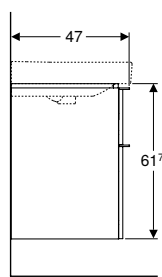

Geberit Smyle cabinet for double washbasin, square design, with two drawers

Technical data

Product material	High-compressed three-layer chipboard
Drawer load max.	20 kg

Scope of delivery

- Cabinet for double washbasin
- Fastening material

Characteristics

- FSC™ C134279 certified
- Wall-hung
- With two drawers
- Opening with handle
- Drawer with soft closing
- Moisture-resistant
- Drawer frame made of metal
- Delivered preassembled

Art. no.	Colour / surface	B	H	T
		[cm]	[cm]	[cm]

Washbasin width: 120 cm

500.356.00.1	Body, Front: white / high-gloss coated Handle: white / matt powder-coated	118.4	61.7	47
500.356.JK.1 *	Body, Front: lava / matt coated Handle: lava / matt powder-coated	118.4	61.7	47
500.356.JL.1 *	Body, Front: sand grey / high-gloss coated Handle: sand grey / matt powder-coated	118.4	61.7	47
500.356.JR.1	Body, Front: hickory / wood-textured melamine Handle: lava / matt powder-coated	118.4	61.7	47

* Order-based production

Can be combined with

- Geberit Smyle double washbasin, square design → p. 670
- Geberit Smyle low cabinet with two drawers → p. 681
- Geberit Option illuminated mirror, square design, lighting on both sides → p. 816
- Geberit Option mirror cabinet with lighting and three doors → p. 820

Accessories

- Accessory overview – Geberit Smyle bathroom furniture → p. 673