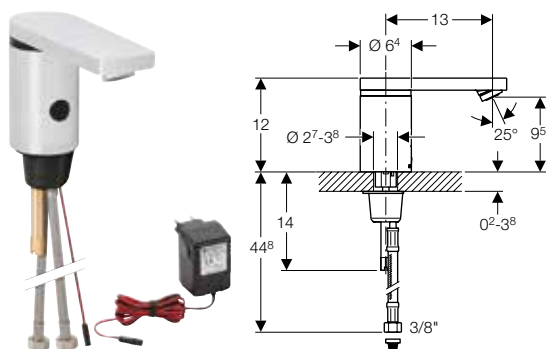

Geberit Type 186 washbasin tap, mains operation

click & scan

Application purposes

- For installation in washbasins or washtops
- For connecting cold and hot water (only for model with mixer)
- For connecting cold or mixed water (only for model without mixer)
- Suitable for use with stainless steel sinks
- Model without mixer suitable for combination with continuous flow heater, see technical data sheet "Washbasin taps with continuous flow heaters"

Technical data

Degree of protection	IP44
Nominal voltage	230 V AC
Mains frequency	50–60 Hz
Operating voltage	12 V AC
Cable length	1.9 m
Operating pressure	0.5–8 bar
Differentiated pressure CW/WW max.	1.5 bar
Water test pressure max.	16 bar
Test pressure air / inert gas max.	3 bar
Ambient temperature	1–40 °C
Water temperature short-term max.	90 °C
Flow rate at 300 kPa / 3 bar	6 l/min
Interval flush time, factory setting	3 s
Product material	Brass chrome-plated

Characteristics

- Tap group I in accordance with DIN 4109
- Infrared user detection
- Vandal-resistant
- Temperature presetting via mixer (only for model with mixer)
- Not possible to set just hot water or just cold water (only for model with mixer)
- Functions can be set and queried with the Geberit Service Handy
- Device settings and operation with mobile device via integrated Bluetooth® interface
- Compatible with Geberit Control App
- Wirelessly connectable with Geberit Gateway via Bluetooth®
- Compatible with Geberit Connect
- With integrated check valve

Scope of delivery

- Basket filter
- Power supply unit plug
- Tap aerator key
- Fastening material

Art. no.	Colour / surface	Mixer	H [cm]	Power consumption [W]	Plug type
116.136.21.1	chrome / glossy	without mixer	12	0.1	SEV T11
116.146.21.1	chrome / glossy	with mixer	12	0.1	SEV T11
116.156.21.1	chrome / glossy	with mixer and handle	12	0.1	SEV T11

Accessories

- Geberit tap aerator for Types 6x, 8x and 18x washbasin taps → p. 353