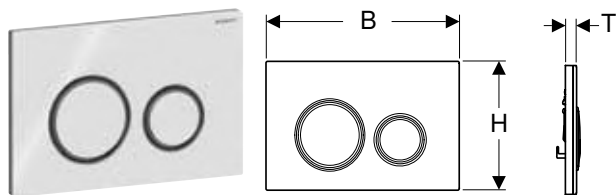

Geberit Sigma50 actuator plate, round, dual flush, metal colour black chrome

click & scan

Application purposes

- For flush actuation with Sigma concealed cisterns

Technical data

Actuation force (N) max.	20 N

Characteristics

- Front actuation
- Mounting plate, easy-to-clean coated
- Sound-absorbing actuator rods, tool-free fast adjustment

Scope of delivery

- Mounting frame
- 2 distance bolts
- 2 actuator rods

Art. no.	Colour / surface	Product material	B	H	T
			[cm]	[cm]	[cm]
115.651.00.1	Base plate: black chrome / brushed, easy-to-clean coated Cover plate, Button: customised Design ring/-s: black chrome	Die-cast zinc	24.6	16.4	1
115.651.JM.1	Base plate: black chrome / brushed, easy-to-clean coated Cover plate, Button: Mustang slate Design ring/-s: black chrome	Die-cast zinc / slate (natural product)	24.6	16.4	1.4
115.651.JV.1	Base plate: black chrome / brushed, easy-to-clean coated Cover plate, Button: concrete look Design ring/-s: black chrome	Die-cast zinc / ceramic	24.6	16.4	1.4
115.651.JX.1	Base plate: black chrome / brushed, easy-to-clean coated Cover plate, Button: black walnut Design ring/-s: black chrome	Die-cast zinc / wood (natural product)	24.6	16.4	1.4
115.651.SI.1	Base plate: black chrome / brushed, easy-to-clean coated Cover plate, Button: white / glossy glass Design ring/-s: black chrome	Die-cast zinc / glass	24.6	16.4	1.4
115.651.SJ.1	Base plate: black chrome / brushed, easy-to-clean coated Cover plate, Button: black / glossy glass Design ring/-s: black chrome	Die-cast zinc / glass	24.6	16.4	1.4

Accessories

- Geberit DuoFresh module with automatic actuation, for Sigma concealed cistern 12 cm → p. 193
- Geberit DuoFresh module with manual actuation, for Sigma concealed cistern 12 cm → p. 194
- Geberit DuoFresh module with automatic actuation, for Sigma concealed cistern 8 cm → p. 194
- Geberit DuoFresh module with manual actuation, for Sigma concealed cistern 8 cm → p. 195
- Geberit extension set for Sigma, Omega and Kappa concealed cisterns → p. 206

- The colour and structure of natural products may vary
- Lead time: 6 weeks