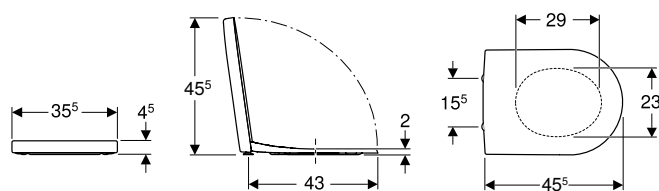

Geberit iCon

Exposed cisterns

Exposed cisterns for WCs, made of sanitary ceramic

Geberit iCon WC seat

click & scan

Technical data

Product material	Duroplast
Fastening distance	15.5 cm

Characteristics

- Overlapping WC lid

Art. no.	Colour / surface	B [cm]	H [cm]	T [cm]	QuickRelease function	Soft-closing mechanism	Fastening	Hinge material
500.670.01.1	white / glossy	35.5	4.5	45.5	Yes, with QuickRelease hinges	yes	from above	Brass chrome-plated
574130000	white / glossy	35.5	4.5	45.5	no	yes	from above	Brass chrome-plated
574120000	white / glossy	35.5	4.5	45.5	no	no	from above	Stainless steel

Can be combined with

- Geberit iCon wall-hung WC, washdown, shrouded, Rimfree → p. 639
- Geberit iCon wall-hung WC, washdown, shrouded → p. 642
- Geberit iCon wall-hung WC, washdown, small projection, shrouded, Rimfree → p. 640
- Geberit iCon floor-standing WC, washdown, back-to-wall, shrouded, Rimfree → p. 643
- Geberit iCon floor-standing WC, back-to-wall, shrouded, TurboFlush → p. 642
- Geberit iCon floor-standing WC for close-coupled exposed cistern, washdown, shrouded, Rimfree → p. 644