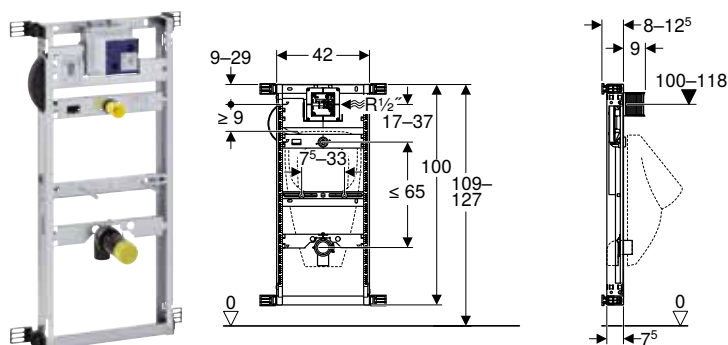

Geberit Kombifix element for urinal, 109–127 cm, universal

click & scan

Application purposes

- For masonry walls
- For installation in part or room-height prewall installations

Technical data

Flow pressure	1–8 bar
Water test pressure max.	16 bar
Test pressure air / inert gas max.	3 bar
Flow rate at 100 kPa / 1 bar without flow limiter	0.3 l/s
Flow rate at 100 kPa / 1 bar with flow limiter	0.24 l/s

Scope of delivery

- Water supply connection R 1/2"
- Protection box for service opening
- Urinal trap ø 50 mm, with seal on urinal
- Connection bend made of PE-HD, ø 50 / 63 mm
- Seal ø 57 / 50 mm
- 2 protection plugs
- 2 threaded rods M8
- Fastening material

Characteristics

- Zinc-plated mounting frame
- Mounting frame with four fixing brackets
- Water supply connection compatible with MasterFix and MeplaFix
- Elbow connector can be mounted without tools
- Premounted stop valve with throttle
- Flush hose can be bent
- Flush hose with guide to prevent standing water
- Fastening for inlet ø 32 mm, height-adjustable
- Fastening for connection bend, height-adjustable and sound-absorbing
- Urinal fasteners M8 width- and height-adjustable
- Crossbars with centring marks, adjustable without tools
- Can be refitted with accessories to fit urinals with spray head

Art. no.	B [cm]	H [cm]	T [cm]
457.611.00.1	42	100	8

Can be combined with