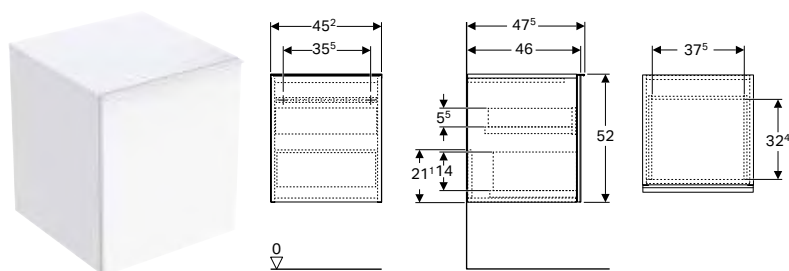

Geberit Acanto low cabinet with one drawer and one internal drawer

click & scan

Technical data

Product material	High-compressed three-layer chipboard
Drawer load max.	20 kg

Scope of delivery

- Side cabinet
- Fastening material

Characteristics

- FSC™ C134279 certified
- Wall-hung
- With one drawer
- With one internal drawer
- Opening with handle
- Exchangeable handle
- Drawer with soft closing
- Moisture-resistant
- Delivered preassembled

Art. no.	Colour / surface	H [cm]	T [cm]
B / width: 45.2 cm			
503.010.01.1	Body, Front: white / high-gloss coated Handle: white / matt coated	52	47.5
503.010.01.2	Body: white / high-gloss coated Front: white / glossy glass Handle: white / matt powder-coated	52	47.5
503.010.01.3 *	Body, Front: white / matt coated Handle: lava / matt powder-coated	52	47.5
503.010.JH.1	Body, Front: oak / wood-textured melamine Handle: lava / matt powder-coated	52	47.5
503.010.JK.1	Body, Front: lava / matt coated Handle: lava / matt powder-coated	52	47.5
503.010.JK.2	Body: lava / matt coated Front: lava / glossy glass Handle: lava / matt powder-coated	52	47.5
503.010.JR.1 *	Body, Front: hickory / wood-textured melamine Handle: lava / matt powder-coated	52	47.5

* Order-based production

Can be combined with

- Geberit Acanto cabinet for double washbasin, with two drawers and two internal drawers → p. 567
- Geberit Acanto cabinet for washbasin, with one drawer and one internal drawer → p. 564

Accessories

- Geberit towel rail for bathroom furniture → p. 505
- Geberit set of narrow feet → p. 579
- Geberit handle → p. 578
- Geberit light strip for drawer, left and right, length 35 cm → p. 506
- Geberit power socket element with mains plug → p. 506