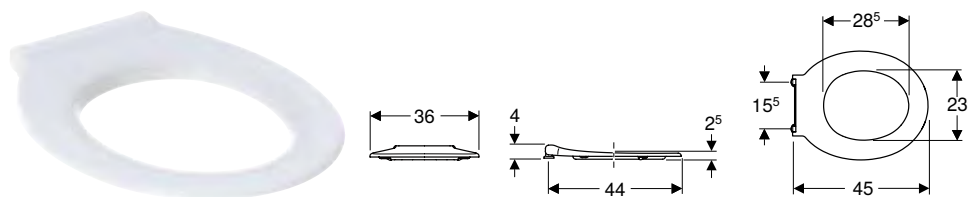

Geberit Selnova Comfort WC seat ring, barrier-free, antibacterial, fastening from above

click & scan

Technical data

Product material	Duroplast
Fastening distance	15.5 cm

Scope of delivery

- WC seat ring

Characteristics

- Barrier-free
- Antibacterial
- With hinge bar made of stainless steel

Art. no.	Colour / surface	B [cm]	H [cm]	T [cm]	QuickRelease function	Soft-closing mechanism	Fastening	Hinge material
501.558.01.1	white	36	4	45	no	no	from above	Stainless steel

Can be combined with

- Geberit Selnova Comfort wall-hung WC, Premium, washdown, large projection, semi-shrouded, barrier-free, Rimfree → p. 770
- Geberit Selnova Comfort wall-hung WC, washdown, large projection, barrier-free, Rimfree → p. 771
- Geberit Selnova Comfort wall-hung WC, washdown, large projection, barrier-free → p. 772
- Geberit Selnova Comfort floor-standing WC for close-coupled exposed cistern, washdown, horizontal outlet, raised → p. 774