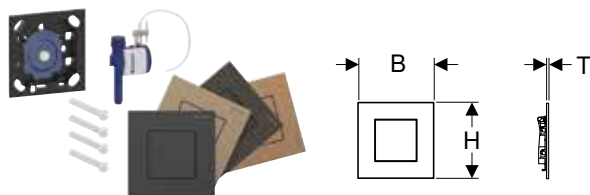

New

Geberit urinal flush control with pneumatic flush actuation, Type 40 actuator plate, square, customised finish

click & scan

Application purposes

- For manual flush actuation of urinals

Technical data

Flow pressure	1–8 bar
Water test pressure max.	16 bar
Test pressure air / inert gas max.	3 bar
Actuation force (N) max.	12 N
Flow rate at 100 kPa / 1 bar without flow limiter	0.3 l/s
Flow rate at 100 kPa / 1 bar with flow limiter	0.18 l/s
Flush time, adjustment range	4 s / 8 s / 12 s

Characteristics

- Actuator plate with securing bar
- Flush time setting with air nozzles (pneumatic)
- Low flush actuation force
- Short stroke movement
- Flush volume can be reduced to 0.5 l per flush with regulating screw of installation set
- Tap group II in accordance with DIN 4109
- Components in contact with drinking water lead-free

Scope of delivery

- Type 40 actuator plate, square
- Pneumatic flush actuation, premounted on mounting frame
- Pneumatic valve
- Fastening material

Art. no.	Colour / surface	Product material	B [cm]	H [cm]	T [cm]
004.781.00.2*	galvanized	Stainless steel	12.5	12.5	0.2
004.781.00.3*	galvanized and varnished	Stainless steel	12.5	12.5	0.2

Available as of April 2026; * Order-based production

Can be combined with

- Geberit installation set with flush pipe, for urinal flush control, universal → p. 288
- Geberit installation set with nipple made of brass, for urinal flush control, universal → p. 289
- Geberit Duofix element for urinal, 112–130 cm, universal → p. 72
- Geberit Duofix element for urinal, 112–130 cm, universal, for spray head → p. 73
- Geberit GIS element for urinal, 114 cm, universal → p. 120
- Geberit GIS element for urinal, 114 cm, universal, for spray head → p. 121
- Geberit Kombifix element for urinal, 109–127 cm, universal → p. 27
- Geberit Kombifix element for urinal, 109–127 cm, universal, for spray head → p. 28

- All available colours and surfaces as well as delivery times are listed in the document entitled "Actuator plates and urinal flush controls with customer-specific finish". The document is available online in the "Documents" section of the product catalogue. In the printed product catalogue, the QR code leads to the online product page with the document.