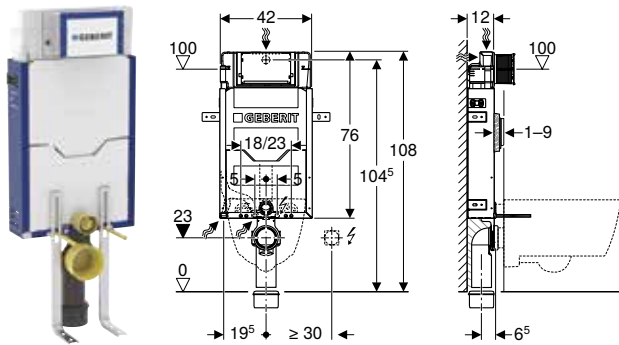

Art. no.	B [cm]	H [cm]	T [cm]
110.350.00.5	42	108	12

Accessories

- Accessory overview – Geberit Kombifix elements for WCs → p. 12

- Actuator plate has to be ordered separately

Geberit Kombifix element for wall-hung WC, 108 cm, with Sigma concealed cistern 12 cm, with leg supports