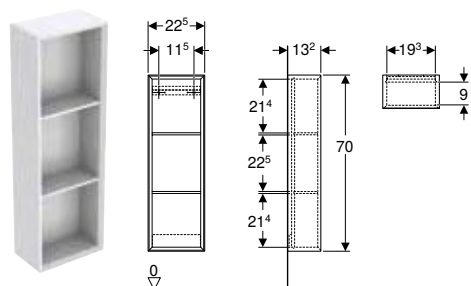

Art. no.	Colour / surface	H [cm]	T [cm]
502.318.JK.1	Body, Front: lava / matt coated	70	15
502.318.JK.2	Body: lava / matt coated Front: lava / glossy glass	70	15
502.318.JL.1 *	Body, Front: sand grey / high-gloss coated	70	15
502.318.JR.1 *	Body, Front: hickory / wood-textured melamine	70	15

* Order-based production

Geberit shelf unit, rectangular

click & scan

Application purposes

- For Geberit ONE, Acanto and iCon series

Technical data

Product material	High-compressed three-layer chipboard

Characteristics

- FSC™ C134279 certified
- Wall-hung
- Hidden fastening
- With two fixed shelves
- Moisture-resistant
- Delivered preassembled

Scope of delivery

- High-level cabinet
- Fastening material

Art. no.	Colour / surface	H [cm]	T [cm]
B / width: 22.5 cm			
502.320.01.1	white / high-gloss coated	70	13.2
502.320.01.3 *	white / matt coated	70	13.2
502.320.JH.1	oak / wood-textured melamine	70	13.2
502.320.JK.1	lava / matt coated	70	13.2
502.320.JL.1 *	sand grey / high-gloss coated	70	13.2
502.320.JR.1 *	hickory / wood-textured melamine	70	13.2

* Order-based production