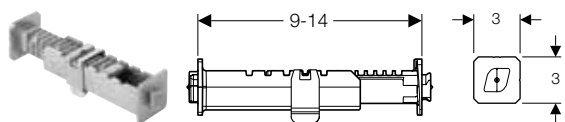

Geberit GIS connecting piece

[click & scan](#)

Application purposes

- For creating Geberit GIS support systems
- For making Geberit GIS support systems more rigid

Characteristics

- Two die-cast parts, can be turned 90° relative to one another
- Clip made of spring steel
- Adjustable in depth without tools, 5-mm grid
- Insertion direction marked
- Can be shortened to 3 cm

Art. no.	B [cm]	H [cm]	T [cm]
461.003.00.1	3	3	9