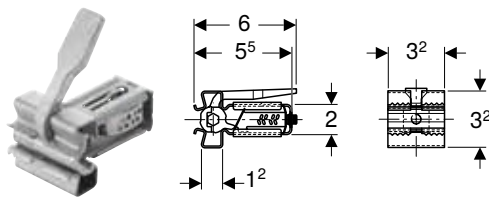

Geberit GIS profile connector

click & scan

Application purposes

- For creating Geberit GIS support systems
- For connecting Geberit GIS profiles at right angles without tools

Characteristics

- Maximum insertion depth marked
- Clip made of spring steel, protected against corrosion
- Lengths can be compensated up to 1 cm per profile side
- Lever for manual actuation made of die-cast zinc
- Prelocking function

Art. no.	B [cm]	H [cm]	T [cm]
461.200.00.1	3.2	3.2	6