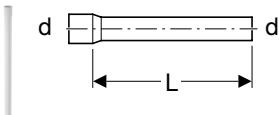

Geberit flush bend extension, straight, with ring seal socket

click & scan

Application purposes

- For extending flush bends on high-level Geberit exposed cisterns

Scope of delivery

- Adhesive

Technical data

Product material	PVC

Art. no.	Colour / surface	d, $\emptyset$ [mm]	L [cm]
119.063.11.1	white alpine	32	46.5

- This product is supplied with the Tangit PVC-U special adhesive. This consumable contains classified hazardous substances. Information, instructions and measures for handling hazardous substances safely can be found at <https://www.geberit-global.com>.