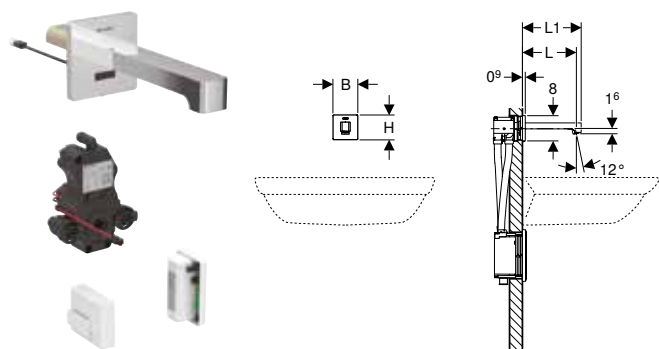

Geberit Brenta washbasin tap, wall-mounted, generator operation, for concealed function box

click & scan

Application purposes

- For installation in Geberit elements for washbasins, wall-mounted tap with concealed function box
- For connecting cold and hot water (only for model with mixer or thermostatic mixer)
- For connecting cold or mixed water (only for model without mixer)
- Suitable for use with stainless steel sinks
- For a flow rate of > 3 l/min
- Model without mixer suitable for combination with continuous flow heater, see technical data sheet "Washbasin taps with continuous flow heaters"
- For panelling thickness 10–50 mm

Technical data

Degree of protection	IPX4
Operating voltage	3.2 V DC
Operating pressure	2–10 bar
Differentiated pressure CW/WW max.	1.5 bar
Water test pressure max.	16 bar
Test pressure air / inert gas max.	3 bar
Ambient temperature	1–40 °C
Storage temperature	-20 – +70 °C
Water temperature short-term max.	90 °C
Flow rate at 300 kPa / 3 bar	5 l/min
Interval flush time, factory setting	5 s
Product material	Brass / plastic

Characteristics

- Tap group I in accordance with DIN 4109
- Infrared user detection
- Vandal-resistant
- Temperature presetting via mixer (only for models with mixer or thermostatic mixer)
- Not possible to set just hot water or just cold water (only for model with mixer or thermostatic mixer)
- Functions can be set and queried with the Geberit Service Handy
- Device settings and operation with mobile device via integrated Bluetooth® interface
- Compatible with Geberit Control App
- Wirelessly connectable with Geberit Gateway via Bluetooth®
- Compatible with Geberit Connect
- With integrated check valve
- When used at least 50 times per day on average for a duration of 4 s each, the washbasin tap works in a self-sustaining manner
- Functional unit with built-in basket filters
- Components in contact with drinking water lead-free

Scope of delivery

- Washbasin tap
- IR sensor with connection cable
- Control electronics
- Functional unit
- Rechargeable battery for generator operation
- Tap aerator key
- Fastening material

Art. no.	Colour / surface	Mixer	L	L1	B	H
			[cm]	[cm]	[cm]	[cm]
116.275.14.1	black matt / easy-to-clean coated	without mixer	17	18.6	8	8
116.275.21.1	chrome / glossy	without mixer	17	18.6	8	8
116.275.SN.1	stainless steel look / brushed, easy-to-clean coated	without mixer	17	18.6	8	8
116.276.14.1	black matt / easy-to-clean coated	with mixer	17	18.6	8	8
116.276.21.1	chrome / glossy	with mixer	17	18.6	8	8
116.276.SN.1	stainless steel look / brushed, easy-to-clean coated	with mixer	17	18.6	8	8
116.295.14.1	black matt / easy-to-clean coated	without mixer	22	23.6	8	8
116.295.21.1	chrome / glossy	without mixer	22	23.6	8	8
116.295.SN.1	stainless steel look / brushed, easy-to-clean coated	without mixer	22	23.6	8	8
116.296.14.1	black matt / easy-to-clean coated	with mixer	22	23.6	8	8
116.296.21.1	chrome / glossy	with mixer	22	23.6	8	8
116.296.SN.1	stainless steel look / brushed, easy-to-clean coated	with mixer	22	23.6	8	8

To order additionally