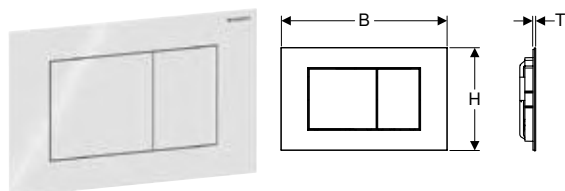

Geberit Sigma40 actuator plate, square, dual flush

click & scan

Application purposes

- For flush actuation with Sigma concealed cisterns
- For covering thicknesses ≥ 15 mm

Characteristics

- Front actuation
- Sound-absorbing actuator rods, tool-free fast adjustment

Scope of delivery

- Mounting frame
- 2 distance bolts
- 2 actuator rods

Art. no.	Colour / surface	Product material	B	H	T
			[cm]	[cm]	[cm]
115.629.14.1	Plate, Button: black matt / easy-to-clean coated	Stainless steel	24.6	15.2	0.4
115.629.FW.1	Plate, Button: brushed, easy-to-clean coated	Stainless steel	24.6	15.2	0.4
115.629.JK.1	Plate, Button: lava / glossy glass	Glass	24.6	15.2	0.6
115.629.JL.1	Plate, Button: sand grey / glossy glass	Glass	24.6	15.2	0.6
115.629.JT.1	Plate, Button: white matt / easy-to-clean coated	Stainless steel	24.6	15.2	0.4
115.629.QB.1	Plate, Button: red gold / brushed, easy-to-clean coated	Stainless steel	24.6	15.2	0.4
115.629.QD.1	Plate, Button: black chrome / brushed, easy-to-clean coated	Stainless steel	24.6	15.2	0.4
115.629.QF.1	Plate, Button: brass-coloured / brushed, easy-to-clean coated	Stainless steel	24.6	15.2	0.4
115.629.SI.1	Plate, Button: white / glossy glass	Glass	24.6	15.2	0.6
115.629.SJ.1	Plate, Button: black / glossy glass	Glass	24.6	15.2	0.6
115.629.ID.1	N Plate, Button: nickel / brushed, easy-to-clean coated	Stainless steel	24.6	15.2	0.4

N: New, available as of July 2026

Accessories

- Geberit extension set for Sigma, Omega and Kappa concealed cisterns → p. 206

New