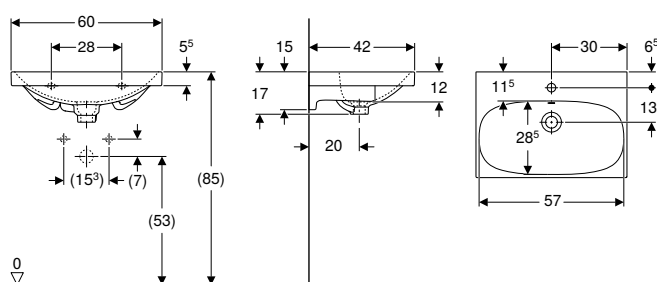

Geberit Acanto washbasin, small projection

Technical data

Product material	Fine fireclay

Characteristics

- Can be installed with a washbasin cabinet
- Small projection

Art. no.	Colour / surface	Tap hole	Overflow	Cabinet width	H	T
				[cm]	[cm]	[cm]

B / width: 60 cm

500.631.01.2	white	centred	visible, symmetrical	59.5	17	42

Can be combined with

- Geberit Acanto cabinet for washbasin, with one drawer and one internal drawer, small projection → p. 566

Accessories

- Geberit dip tube trap for washbasin, horizontal outlet
- Geberit washbasin drain, space-saving model, slim design, with external waste plug with push actuation
- Geberit washbasin drain, space-saving model, slim design, with external waste plug and lever actuation
- Geberit washbasin drain, space-saving model, slim design, with free outlet and valve cover
- Geberit fastening material for washbasin → p. 1035

- A Geberit washbasin connector, space-saving model is required for the installation of the washbasin with base cabinet. See 'Assortment overview – Geberit Acanto washbasin connectors space-saving model' or online catalogue, washbasin accessories