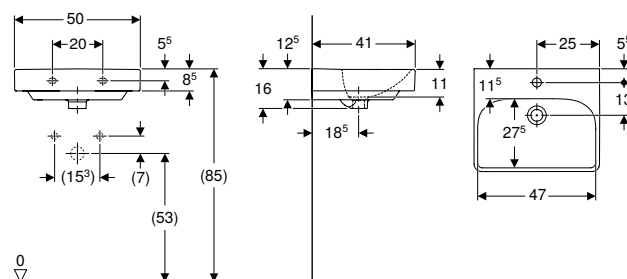

Geberit Smyle handrinse basin, square design

click & scan

Technical data

Product material	Vitreous china

Characteristics

- Can be installed with a washbasin cabinet
- Can be combined with half pedestal
- Can be combined with full pedestal

Art. no.	Colour / surface	Tap hole	Overflow	Cabinet width	H	T
				[cm]	[cm]	[cm]

B / width: 50 cm

500.256.01.1	white	centred	visible, symmetrical	49.2	16	41

Can be combined with

- Geberit Smyle cabinet for handrinse basin, square design, with one door → p. 676
- Geberit Smyle half pedestal → p. 671
- Geberit Selnova Square full pedestal → p. 703

Accessories

- Geberit dip tube trap for washbasin, horizontal outlet
- Geberit dip tube trap for washbasin, space-saving model, horizontal outlet
- Geberit fastening material for handrinse basin → p. 1035