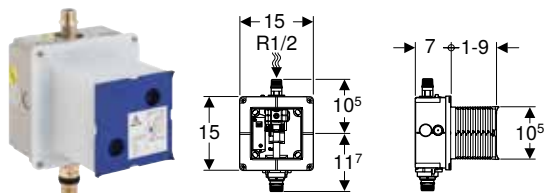

Geberit installation set with nipple made of brass, for urinal flush control, universal

click & scan

Application purposes

- For concealed installation in solid construction

Technical data

Flow pressure	1–8 bar
Water test pressure max.	16 bar
Flow rate at 100 kPa / 1 bar without flow limiter	0.3 l/s
Flow rate at 100 kPa / 1 bar with flow limiter	0.24 l/s

Characteristics

- Water supply connection on the top centre
- Premounted conduit pipe for rinsing pipeline
- Premounted stop valve with throttle
- Electrical connection prepared
- Protection box for service opening can be cut to length without tools

Scope of delivery

- Protection box with cover
- Water supply connection R 1/2"
- Concealed housing
- Stop valve with throttle
- Conduit pipe
- Terminal

Art. no.

116.004.00.1

Can be combined with