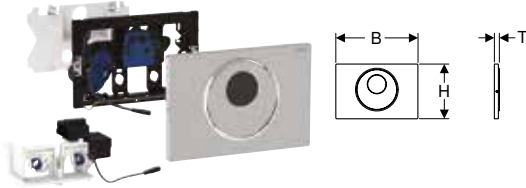

For battery operation, for Geberit Sigma concealed cisterns 12 cm

Geberit electronic WC flush control, battery operation, for Sigma concealed cistern 12 cm, with Sigma10 actuator plate, round, automatic / touchless / manual

Application purposes

- For releasing a dual flush
- For solid and drywall construction
- For touchless flush actuation of Sigma concealed cisterns 12 cm
- Not suitable for use with Geberit inserts for in-cistern block
- Suitable for barrier-free construction

Technical data

Battery type	LR20
Degree of protection	IP45
Operating voltage	3 V DC
Power consumption in standby mode	0.15 W
Interval flush time, factory setting	1 s
Detection time, factory setting	7 s

Characteristics

- Touchless flush actuation for single or dual flush by moving hand toward sensor
- Manual flush actuation via actuator plate
- Flush actuation possible via external push-button
- Screwable actuator plate
- Batteries in closed battery compartment in the flushing cistern
- Interval flush preset
- Adjustable interval flush
- Preflush can be set
- Minimum detection time can be set
- Device settings and operation with mobile device via integrated Bluetooth® interface
- Compatible with Geberit Control App
- Wirelessly connectable with Geberit Gateway via Bluetooth®
- Compatible with Geberit Connect
- Compatible with Geberit Service Handy
- Vandal-resistant

Scope of delivery

- Sigma10 actuator plate
- Mounting frame with infrared control and battery compartment, premounted
- Protection plate
- Support block with servomotor and lifting device, premounted
- 2 alkaline manganese batteries LR20, each 1.5 V
- Actuator rod
- Fastening material

Art. no.	Colour / surface	Product material	B	H	T	Power consumption	
			[cm]	[cm]	[cm]		[W]
115.891.16.6	Plate, Button: black matt / easy-to-clean coated Design ring/-s: black / glossy	Stainless steel	24.6	16.4	1.5	≤ 4	
115.891.DW.6	Plate, Button: black / glossy Design ring/-s: black matt	Stainless steel	24.6	16.4	1.5	≤ 4	
115.891.SN.6	Plate, Button: brushed, easy-to-clean coated Design ring: polished	Stainless steel	24.6	16.4	1.5	≤ 4	

Accessories

- Geberit remote flush actuator for single flush, Bluetooth® → p. 252
- Geberit remote flush actuator for dual flush, Bluetooth® → p. 253