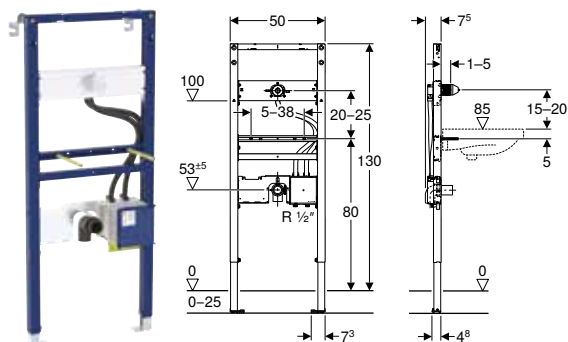

Geberit Duofix element for washbasin, 130 cm, electronic wall-mounted tap with concealed function box

click & scan

Application purposes

- For metal and wood frame walls
- For masonry walls
- For Geberit Duofix system walls
- For installation in part- or room-height prewalls
- For installation in room-height partition walls
- For floor constructions 0–25 cm
- For installation of washbasins
- For Piave and Brenta washbasin taps, wall-mounted, with concealed function box

Scope of delivery

- 2 wall anchors
- Seal $\varnothing$ 44 / 32 mm
- Connection bend made of PE-HD, $\varnothing$ 50 mm
- Protection box with cover, for concealed housing
- Protection box for fastening of wall-mounted tap
- Fastening material

Characteristics

- 2025 range
- Statically self-supporting frame, protected against corrosion with powder coating
- With pull-out plate for lateral fastening above the element on metal or wood profiles or on Geberit Duofix system studs
- Alternative fastening point for wall anchors
- Rotating foot plates, suitable for installation in U profiles UW 50 and UW 75
- Foot plates that can be mounted in Geberit Duofix system rail without tools, without additional components
- Galvanised non-slip leg supports protected against corrosion
- Fastening distance for washbasin 5–38 cm
- Threaded rods adjustable in depth with 18 or 28 cm fastening distance
- Tap crossbar height-adjustable
- Premounted fastening for wall-mounted tap
- Water supply connection compatible with MasterFix and MeplaFix
- Water supply connection on the bottom of concealed housing
- Fastening for connection bend, height-adjustable and sound-absorbing
- Concealed housing for Geberit washbasin tap, wall-mounted, for concealed function box, premounted
- Premounted connection pipes between concealed housing and fastening for wall-mounted tap
- Shut-off unit integrated in the concealed housing

Art. no.	B [cm]	H [cm]	T [cm]
111.560.00.2	50	130	7.5

Can be combined with

- Geberit Piave washbasin tap, wall-mounted, mains operation, for concealed function box → p. 342
- Geberit Brenta washbasin tap, wall-mounted, mains operation, for concealed function box → p. 344
- Geberit Piave washbasin tap, wall-mounted, battery operation, for concealed function box → p. 346
- Geberit Brenta washbasin tap, wall-mounted, battery operation, for concealed function box → p. 348
- Geberit Piave washbasin tap, wall-mounted, generator operation, for concealed function box → p. 350
- Geberit Brenta washbasin tap, wall-mounted, generator operation, for concealed function box → p. 351

Accessories

- Accessory overview – Geberit Duofix elements for washbasins → p. 55