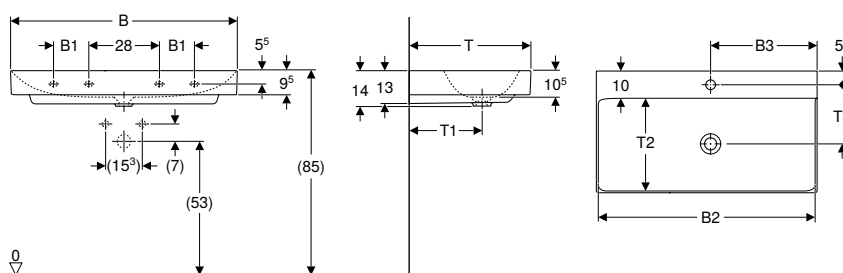

Mix & Match

Geberit ONE washbasin

Technical data

Product material	Fine fireclay

Scope of delivery

- Washbasin

Characteristics

- Can be installed with a washbasin cabinet
- Vertical outlet

Art. no.	Colour / surface	Mix & Match	Tap hole	Overflow	B1 [cm]	B2 [cm]	B3 [cm]	Cabinet width [cm]	H [cm]	T [cm]	T1 [cm]	T2 [cm]	T3 [cm]	Fastening points

B / width: 60 cm

505.020.01.1	white / KeraTect	Yes	centred	without	58.5	30	60	14	48	29	37	23.5		2
505.021.01.1	white / KeraTect	Yes	without	without	58.5	30	60	14	48	29	37			2

B / width: 75 cm

505.020.01.2	white / KeraTect	Yes	centred	without	73.5	45	75	14	48	29	37	23.5		2
505.021.01.2	white / KeraTect	Yes	without	without	73.5	37.5	75	14	48	29	37			2

B / width: 90 cm

505.020.01.3	white / KeraTect	Yes	centred	without	14	88.5	45	90	14	48	29	37	23.5	4
505.021.01.3	white / KeraTect	Yes	without	without	14	88.5	45	90	14	48	29	37		4

B / width: 105 cm

505.020.01.4	white / KeraTect	No	centred	without	18	103.5	52.5	105	14	48	29	37	23.5	4
505.021.01.4	white / KeraTect	No	without	without	18	103.5	52.5	105	14	48	29	37		4

B / width: 120 cm

505.022.01.5	white / KeraTect	Yes	left and right	without	28	118.5	31.5	120	14	48	29	37	23.5	4
505.020.01.5	white / KeraTect	Yes	centred	without	28	118.5	60	120	14	48	29	37	23.5	4
505.021.01.5	white / KeraTect	Yes	without	without	28	118.5	60	102	14	48	29	37		4

To order additionally

- Geberit washbasin connector and trap, space-saving model

Can be combined with

- Geberit iCon cabinet for washbasin, with one drawer → p. 614
- Geberit iCon cabinet for washbasin, with two drawers → p. 616
- Geberit ONE cabinet for washbasin, with two drawers → p. 486
- Geberit ONE cabinet for washbasin, with one drawer → p. 484
- Geberit Acanto cabinet for washbasin, with one drawer and one internal drawer → p. 564

Accessories

- Geberit fastening material for washbasin → p. 1035
- Washbasin drain with siphon, valve cover and sleeve, horizontal outlet, for Geberit ONE washbasin, vertical outlet
- Washbasin drain, space-saving model, slim design, with free outlet and valve cover, horizontal outlet, for Geberit ONE washbasin, vertical outlet
- Washbasin drain, space-saving model, slim design, with lever actuation and valve cover, horizontal outlet, for Geberit ONE washbasin, vertical outlet

- A Geberit washbasin connector, space-saving model is required for the installation of the washbasin with base cabinet. See 'Assortment overview – Geberit ONE washbasin connectors space-saving model' or online catalogue, washbasin accessories
- Mix & Match: Articles of the same width can be freely combined in the Geberit ONE, Acanto and iCon series