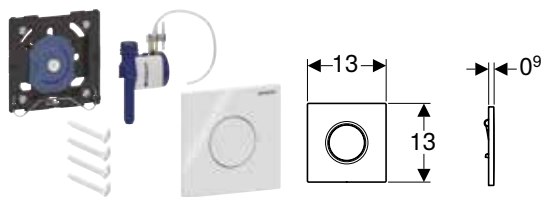

With pneumatic flush actuation

Geberit urinal flush control with pneumatic flush actuation, Type 01 actuator plate, round

click & scan

Application purposes

- For manual flush actuation of urinals

Technical data

Flow pressure	1–8 bar
Water test pressure max.	16 bar
Test pressure air / inert gas max.	3 bar
Actuation force (N) max.	12 N
Flow rate at 100 kPa / 1 bar without flow limiter	0.3 l/s
Flow rate at 100 kPa / 1 bar with flow limiter	0.18 l/s
Flush time, adjustment range	4 s / 8 s / 12 s

Characteristics

- Actuator plate with securing bar
- Flush time setting with air nozzles (pneumatic)
- Low flush actuation force
- Short stroke movement
- Flush volume can be reduced to 0.5 l per flush with regulating screw of installation set
- Tap group II in accordance with DIN 4109
- Components in contact with drinking water lead-free

Scope of delivery

- Type 01 actuator plate, round
- Pneumatic flush actuation, premounted on mounting frame
- Pneumatic valve
- Fastening material

Art. no.	Colour / surface	Product material
116.011.11.5	Plate, Button: white / glossy	Plastic
116.011.21.5	Plate, Button: chrome / glossy	Plastic
116.011.DW.5	Plate, Button: black / glossy	Plastic
116.011.JQ.5	Plate, Button: chrome / matt, easy-to-clean coated	Plastic

Can be combined with

- Geberit installation set with flush pipe, for urinal flush control, universal → p. 288
- Geberit installation set with nipple made of brass, for urinal flush control, universal → p. 289
- Geberit Duofix element for urinal, 112–130 cm, universal → p. 72
- Geberit Duofix element for urinal, 112–130 cm, universal, for spray head → p. 73
- Geberit GIS element for urinal, 114 cm, universal → p. 120
- Geberit GIS element for urinal, 114 cm, universal, for spray head → p. 121
- Geberit Kombifix element for urinal, 109–127 cm, universal → p. 27
- Geberit Kombifix element for urinal, 109–127 cm, universal, for spray head → p. 28