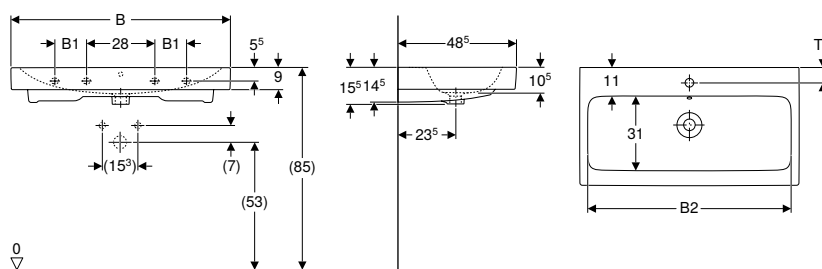

Washbasins

Mix & Match

Geberit iCon washbasin

click & scan

Technical data

Product material	Fine fireclay

Characteristics

- Can be installed with a washbasin cabinet

Art. no.	Colour / surface	Mix & Match	Tap hole	Overflow	B1 [cm]	B2 [cm]	Cabinet width [cm]	H [cm]	T [cm]	T1 [cm]	Fastening points
B / width: 60 cm											
124060000	white	Yes	centred	visible, symmetrical	54.5	59.2	15.5	48.5	6	2	2
124062000	white	Yes	centred	without	54.5	59.2	15.5	48.5	6	2	2
124063000	white	Yes	without	visible, symmetrical	54.5	59.2	15.5	48.5	6	2	2
124061000	white	Yes	without	without	54.5	59.2	15.5	48.5	6	2	2
B / width: 75 cm											
124075000	white	Yes	centred	visible, symmetrical	69	74	15.5	48.5	6	2	2
124078000	white	Yes	without	visible, symmetrical	69	74	15.5	48.5	6	2	2
B / width: 90 cm											
124090000	white	Yes	centred	visible, symmetrical	13	84	89	15.5	48.5	6	4
124093000	white	Yes	without	visible, symmetrical	13	84	89	15.5	48.5	6	4
B / width: 120 cm											
124020000	white	Yes	left and right	visible, symmetrical	28	114.5	119	16	48.5	6	4
124025000	white	Yes	without	visible, symmetrical	28	114.5	119	16	48.5	6	4

Can be combined with

- Geberit iCon cabinet for washbasin, with one drawer → p. 614
- Geberit iCon cabinet for washbasin, with two drawers → p. 616
- Geberit ONE cabinet for washbasin, with two drawers → p. 486
- Geberit ONE cabinet for washbasin, with one drawer → p. 484
- Geberit Acanto cabinet for washbasin, with one drawer and one internal drawer → p. 564

Accessories

- Geberit dip tube trap for washbasin, horizontal outlet
- Geberit washbasin drain, space-saving model, slim design, with external waste plug with push actuation
- Geberit washbasin drain, space-saving model, slim design, with external waste plug and lever actuation
- Geberit washbasin drain, space-saving model, slim design, with free outlet and valve cover
- Geberit fastening material for washbasin → p. 1035

- A Geberit washbasin connector, space-saving model is required for the installation of the washbasin with base cabinet. See 'Assortment overview – Geberit iCon washbasin connectors space-saving model' or online catalogue, washbasin accessories
- Mix & Match: Articles of the same width can be freely combined in the Geberit ONE, Acanto and iCon series