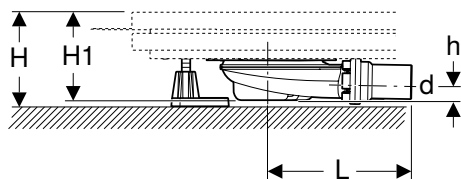

New

Geberit Duofix shower drain with five feet, integrated for CleanFloor30 shower surface, depth of water seal 30 mm

click & scan

Application purposes

- For drainage of Geberit CleanFloor30 shower surfaces, integrated
- For floor constructions up to finished floor level 10–14.5 cm
- For fastening to Geberit Duofix installation frames for shower surfaces
- For use as floor drain with horizontal outlet

Scope of delivery

- Shower drain $\varnothing$ 90 mm
- Straight connector made of PE-HD
- Feet for installation frame
- 12 Gummiauflagen
- Holder for shower drain
- Assembly clamp
- Fastening screw

Characteristics

- Quality-monitored in accordance with EN 274-3
- Removable trap cup
- Threaded rods can be shortened

Art. no.	DN	d, $\varnothing$ [mm]	H [cm]	H1 [cm]	h [cm]
551.556.00.1	40	40	10–14.5	7.7	2.2

Available as of April 2026

To order additionally

- Geberit CleanFloor30 integrated shower surface, with sealing fleece
- Geberit Duofix installation frame for shower surfaces

- Replacement for art. no. 154.020.00.1