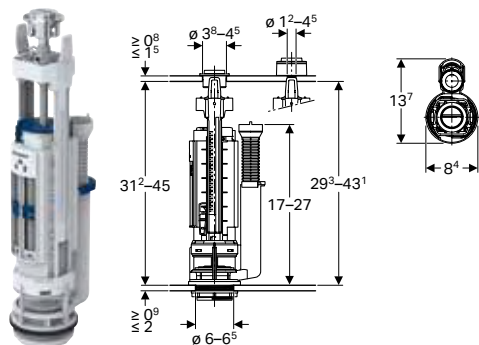

Technical data

Flow pressure	0.1–10 bar
Storage temperature	≤ 40 °C

Art. no.	B [cm]	H [cm]	T [cm]
136.724.00.3	5.1	25.2	10

Flush valves

Dual flush

Geberit Type 290 flush valve d40, dual flush

click & scan

Application purposes