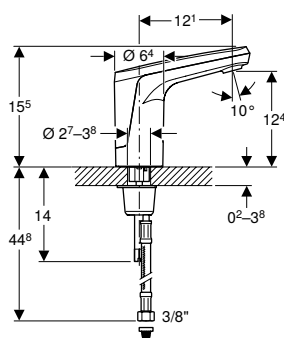

Geberit Type 80 washbasin tap, battery operation

click & scan

Application purposes

- For installation in washbasins or washtops
- For connecting cold and hot water (only for model with mixer)
- For connecting cold or mixed water (only for model without mixer)
- Suitable for use with stainless steel sinks
- Model with mixer not suitable for continuous flow heater

Technical data

Battery type	CR-P2 (6 V)
Degree of protection	IP44
Operating voltage	6 V DC
Operating pressure	0.5–8 bar
Differentiated pressure CW/WW max.	1.5 bar
Water test pressure max.	16 bar
Test pressure air / inert gas max.	3 bar
Ambient temperature	1–40 °C
Water temperature short-term max.	90 °C
Flow rate at 300 kPa / 3 bar	5.7 l/min
Interval flush time, factory setting	3 s
Product material	Die-cast zinc, chrome-plated

Characteristics

- Tap group I in accordance with DIN 4109
- Infrared user detection
- Vandal-resistant
- Temperature presetting via mixer (only for model with mixer)
- Not possible to set just hot water or just cold water (only for model with mixer)
- Warning when the battery is low
- Functions can be set and queried with the Geberit Service Handy
- With integrated check valve

Scope of delivery

- Basket filter
- Lithium battery, type CR-P2, 6 V
- Tap aerator key
- Fastening material

Art. no.	Colour / surface	Mixer	H [cm]
116.131.21.1	chrome / glossy	without mixer	15.5
116.132.21.1	chrome / glossy	with mixer	15.5