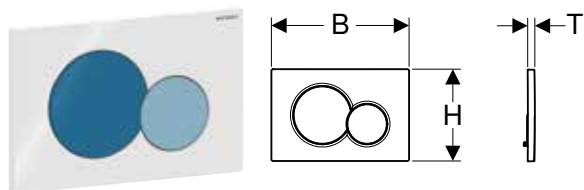

Geberit Sigma01 actuator plate, round, dual flush, for Bambini WC

click & scan

Application purposes

- For flush actuation with Sigma concealed cisterns

Technical data

Actuation force (N) max.	20 N

Characteristics

- Front actuation
- Sound-absorbing actuator rods, tool-free fast adjustment

Scope of delivery

- Mounting frame
- 2 distance bolts
- 2 actuator rods

Art. no.	Colour / surface	Product material	B	H	T
			[cm]	[cm]	[cm]
115.770.79.5	Plate: white / glossy Full flush volume button: forest green / glossy Partial flush volume button: light green / glossy	Plastic	24.6	16.4	1.3
115.770.FY.5	Plate: white / glossy Full flush volume button: carmine red / glossy Partial flush volume button: orange / glossy	Plastic	24.6	16.4	1.3
115.770.LB.5	Plate: white / glossy Full flush volume button: ultramarine blue / glossy Partial flush volume button: coral red / glossy	Plastic	24.6	16.4	1.3
115.770.SX.5	Plate: white / glossy Full flush volume button: ocean blue / glossy Partial flush volume button: light blue / glossy	Plastic	24.6	16.4	1.3

Can be combined with

- Geberit Duofix Bambini element for wall-hung WC for children, 97 cm, with Sigma concealed cistern 12 cm → p. 47
- Geberit Bambini wall-hung WC for children, washdown, Rimfree, for WC seat
- Geberit Bambini floor-standing WC for children, washdown, Rimfree, for WC seat
- Geberit Bambini floor-standing WC for small children, washdown, Rimfree