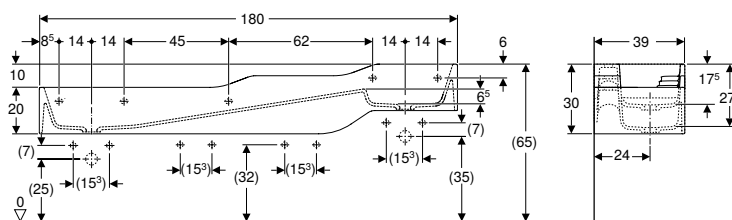

Geberit Bambini play and washspace, with four washbasin areas, lower sink on the left

click & scan