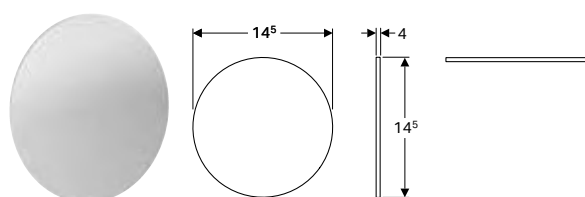

Geberit magnifying mirror

click & scan

Characteristics

- With triple magnification
- Self-adhesive

Art. no.

510100000