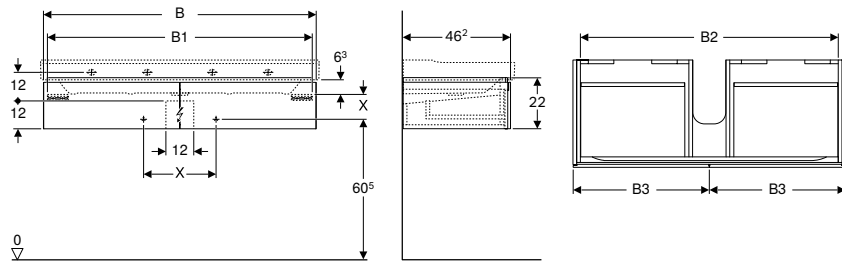

Geberit Xeno² cabinet for washbasin, with width from 120 cm, with two drawers

Technical data

Degree of protection	IP21
Nominal voltage	230 V AC
Mains frequency	50 Hz
Operating voltage	12 V DC
Product material	High-compressed three-layer chipboard
Drawer load max.	20 kg
Light source energy efficiency class	F
Light colour	3000 K

Scope of delivery

- Fastening material

Characteristics

- FSC™ C134279 certified
- Wall-hung
- With two drawers
- Opening with push-to-open mechanism
- Drawer with antislip mat
- Drawer with LED light
- Moisture-resistant
- Delivered preassembled

Art. no.	Colour / surface	B [cm]	B1 [cm]	B2 [cm]	B3 [cm]	H [cm]	T [cm]	Protection class	Power consumption [W]	Luminous flux [lm]
Washbasin width: 120 cm										
500.517.01.1	white / high-gloss coated	117.4	114	111	58.5	22	46.2	II	4	480
500.517.00.1 *	greige / matt coated	117.4	114	111	58.5	22	46.2	II	4	480
500.517.43.1	scultura grey / wood-textured melamine	117.4	114	111	58.5	22	46.2	II	4	480

* Order-based production

Can be combined with

- Geberit Xeno² washbasin → p. 529
- Geberit Xeno² illuminated mirror with direct and indirect lighting → p. 544

Accessories

- Accessory overview – Geberit Xeno² bathroom furniture → p. 533

- A Geberit washbasin connector, space-saving model is required for the installation of the base cabinet. See assortment overview washbasin series or online catalogue, washbasin accessories