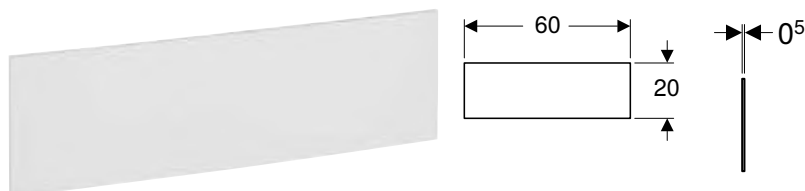

Geberit sound insulation set for washbasin

click & scan

Application purposes

- For structure-borne sound insulation of washbasins

Scope of delivery

- 2 sound insulation sleeves
- Sound insulation mat

Art. no.

156.051.00.1