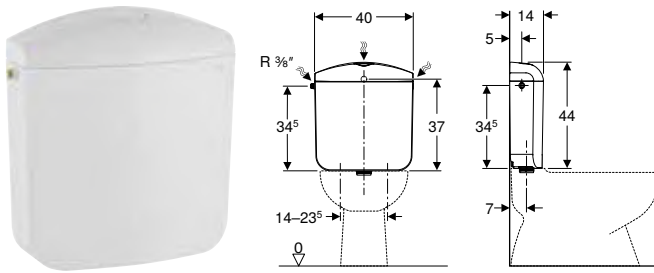

Geberit AP117 exposed cistern, dual flush, lateral or rear centre water supply connection

click & scan

Application purposes

- For close-coupled installation

Technical data

Flow pressure	0.1–10 bar
Storage temperature	≤ 40 °C
Flush volume, factory setting	6 l / 3 l
Flush volume large, adjustment range	6 l / 9 l
Flush volume small, adjustment range	3–4 l
Product material	ASA

Characteristics

- Dual flush
- Low-noise
- Insulated against condensation
- Water supply connection on the left/right or rear centre
- Water supply connection 3/8"

Scope of delivery

- Wall-mounted holder
- Fastening material

Art. no.	Colour / surface	B [cm]	H [cm]	T [cm]
136.535.11.1	white alpine	40	44	14