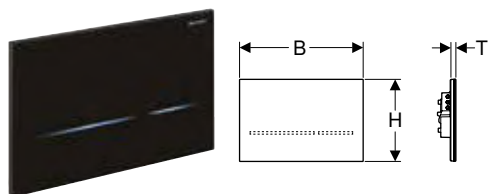

Geberit electronic WC flush control, mains operation, for Sigma concealed cistern 12 cm, with Sigma80 actuator plate, square, touchless

click & scan

Application purposes

- For private and semipublic areas
- For releasing a dual flush
- For solid and drywall construction
- For touchless flush actuation of Sigma concealed cisterns 12 cm
- Not suitable for use with Geberit inserts for in-cistern block
- Suitable for barrier-free construction

Technical data

Degree of protection	IP45
Nominal voltage	85–240 V AC
Mains frequency	50–60 Hz
Operating voltage	12 V DC
Power consumption in standby mode	0.15 W
Interval flush time, factory setting	5 s
Detection time, factory setting	7 s

Scope of delivery

- Sigma80 actuator plate
- Mounting frame
- Support block with servomotor and lifting device, premounted

Characteristics

- Flush actuation possible via external push-button
- Actuator plate without mechanical buttons
- Actuator buttons identifiable by light bars
- Button illumination activated when approached
- Button illumination can be set in five colours
- Orientation light can be activated
- Power supply via external power supply unit
- Transformation of mains voltage to extra-low voltage, 12 V DC
- Operation with extra-low voltage, no mains voltage in cistern
- Adjustable interval flush
- Preflush can be set
- Minimum detection time can be set
- Device settings and operation with mobile device via integrated Bluetooth® interface
- Compatible with Geberit Control App
- Wired networkable with Geberit gateway via GEBUS converter
- Wirelessly connectable with Geberit Gateway via Bluetooth®
- Compatible with Geberit Connect
- Compatible with Geberit Service Handy
- Lockable

Art. no.	Colour / surface	Product material	B [cm]	H [cm]	T [cm]	Power consumption [W]
116.090.SG.6	black / glass	Glass	24.7	16.4	1	≤ 4
116.090.SM.6	reflective glass	Glass	24.7	16.4	1	≤ 4

To order additionally

- Geberit power supply unit for Power & Connect box → p. 249

Can be combined with

- Geberit set of Power & Connect box and power supply unit for element for wall-hung WC → p. 250
- Geberit installation set with power supply unit, for WC flush controls with electronic flush actuation, 12 V → p. 248
- Geberit 230 V / 12 V / 50 Hz power supply unit set with 1.8 m voltage supply cable and combination outlet mounting box → p. 207

Accessories

- Geberit remote flush actuator for single flush, Bluetooth® → p. 252
- Geberit remote flush actuator for dual flush, Bluetooth® → p. 253