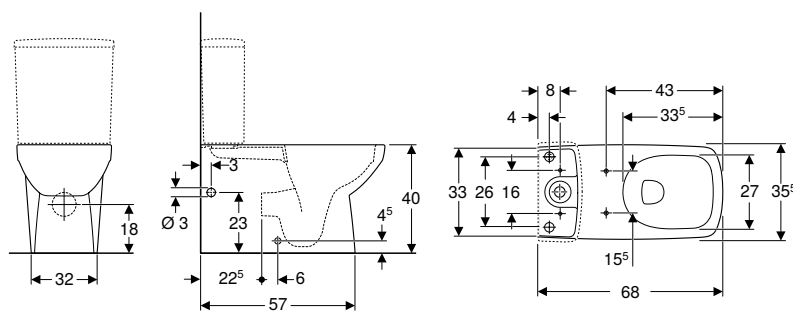

Geberit Selnova Square floor-standing WC for close-coupled exposed cistern, washdown, back-to-wall, horizontal or vertical outlet, semi-shrouded, Rimfree

click & scan

Application purposes

- For close-coupled exposed cistern

Technical data

Product material	Vitreous china

Scope of delivery

- WC ceramic appliance
- Fastening material

Characteristics

- Floor-standing
- Washdown WC
- Rimless WC ceramic appliance featuring Rimfree flush technology
- Horizontal or vertical outlet
- Opening on the right-hand side for access to the stop valve
- Type 1, full flush volume 6 l, in accordance with EN 997
- Type 2 in accordance with EN 997
- Semi-shrouded
- Hidden fastening

Art. no.	Colour / surface	B [cm]	H [cm]	T [cm]
500.489.01.1	white	35.5	40	68

To order additionally

- Cistern
- WC seat