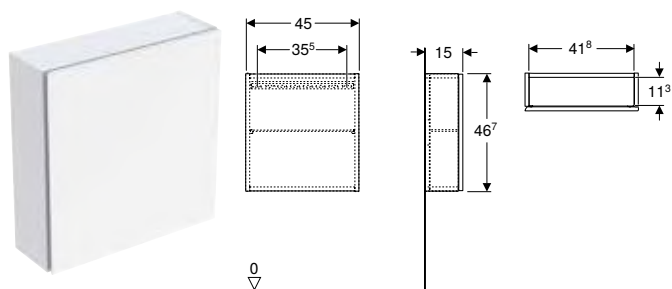

Art. no.	Colour / surface	B [cm]	H [cm]	T1 [cm]
T / depth: 24.5 cm				
502.324.01.1	white / high-gloss coated	37	40	21
502.324.01.3 *	white / matt coated	37	40	21
502.324.JH.1	oak / wood-textured melamine	37	40	21
502.324.JK.1	lava / matt coated	37	40	21
502.324.JL.1 *	sand grey / high-gloss coated	37	40	21
502.324.JR.1 *	hickory / wood-textured melamine	37	40	21
T / depth: 27.3 cm				
502.325.01.1	white / high-gloss coated	37	40	24
502.325.01.3 *	white / matt coated	37	40	24
502.325.JH.1	oak / wood-textured melamine	37	40	24
502.325.JK.1	lava / matt coated	37	40	24
502.325.JL.1 *	sand grey / high-gloss coated	37	40	24
502.325.JR.1 *	hickory / wood-textured melamine	37	40	24

* Order-based production

Can be combined with

- Geberit iCon cabinet for handrinse basin, with one door → p. 612
- Geberit iCon cabinet for handrinse basin, with one drawer → p. 613

- Side element with depth 24.5 cm only for Geberit iCon cabinet for handrinse basin, with one door
- Side element with depth 27.3 cm only for Geberit iCon cabinet for handrinse basin, with one drawer

Geberit high-level cabinet, square, with one door

Application purposes

- For Geberit ONE, Acanto and iCon series

Technical data

Product material	High-compressed three-layer chipboard

Scope of delivery

- High-level cabinet
- Glass shelf
- Fastening material

Characteristics

- FSC™ C134279 certified
- Wall-hung
- With one door
- Door with soft closing
- Opening with recessed handle or push-to-open mechanism
- Movable glass shelf
- Hinge side left or right
- Moisture-resistant
- Delivered preassembled

Art. no.	Colour / surface	H [cm]	T [cm]
B / width: 45 cm			
502.319.01.1	Body, Front: white / high-gloss coated	46.7	15
502.319.01.2	Body: white / high-gloss coated Front: white / glossy glass	46.7	15
502.319.01.3 *	Body, Front: white / matt coated	46.7	15
502.319.JH.1	Body, Front: oak / wood-textured melamine	46.7	15
502.319.JK.1	Body, Front: lava / matt coated	46.7	15
502.319.JK.2	Body: lava / matt coated Front: lava / glossy glass	46.7	15
502.319.JL.1 *	Body, Front: sand grey / high-gloss coated	46.7	15
502.319.JR.1 *	Body, Front: hickory / wood-textured melamine	46.7	15

* Order-based production