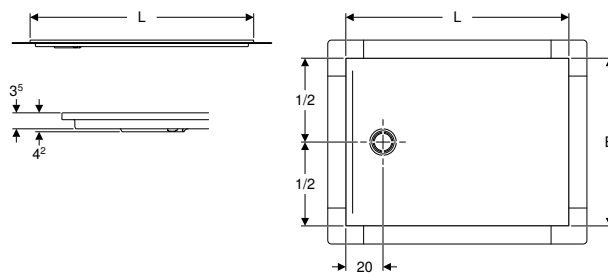

New

Geberit CleanFloor30 integrated shower surface, with sealing fleece, grey

click & scan

Application purposes

- For use as floor-even shower surface
- For draining off waste water from a single shower head
- For floor constructions with Duofix installation frames up to upper edge of the shower surface 8–25 cm
- For raised installation up to 1.5 cm above finished floor
- Suitable for barrier-free construction

Technical data

Product material	Mineral composite material

Characteristics

- Outlet in the rear centre
- Sealing fleece, 10 cm circumferential, for connecting sealing systems
- Premounted sealing fleece
- Antislip class B according to EN 16165 (barefoot walking)
- Antislip class according to NF: PN 18
- Fulfils requirements in accordance with EN 14527, class 1
- Easy to clean
- Can bear loads of up to 300 kg

Scope of delivery

- Drain cover with comb insert

Art. no.	Colour / surface	B [cm]	H [cm]
L / length: 80 cm			
551.002.29.1	grey / matt	80	3.5
L / length: 90 cm			
551.003.29.1 *	grey / matt	80	3.5
551.011.29.1	grey / matt	90	3.5
L / length: 100 cm			
551.004.29.1	grey / matt	80	3.5
551.012.29.1	grey / matt	90	3.5
551.020.29.1	grey / matt	100	3.5
L / length: 110 cm			
551.005.29.1 *	grey / matt	80	3.5
551.013.29.1 *	grey / matt	90	3.5
551.021.29.1 *	grey / matt	100	3.5
L / length: 120 cm			
551.006.29.1	grey / matt	80	3.5
551.014.29.1	grey / matt	90	3.5
551.022.29.1	grey / matt	100	3.5
551.026.29.1	grey / matt	120	3.5
L / length: 140 cm			
551.007.29.1 *	grey / matt	80	3.5
551.015.29.1	grey / matt	90	3.5
551.023.29.1	grey / matt	100	3.5
L / length: 150 cm			
551.008.29.1 *	grey / matt	80	3.5
551.016.29.1 *	grey / matt	90	3.5
551.024.29.1 *	grey / matt	100	3.5
L / length: 160 cm			
551.009.29.1 *	grey / matt	80	3.5
551.017.29.1 *	grey / matt	90	3.5
551.025.29.1 *	grey / matt	100	3.5
L / length: 170 cm			
551.010.29.1 *	grey / matt	80	3.5
551.018.29.1 *	grey / matt	90	3.5
L / length: 180 cm			
551.019.29.1 *	grey / matt	90	3.5

Available as of April 2026; * Order-based production

To order additionally

- Geberit Duofix Rohbauset für Duschflächen
- Geberit Duofix Installationsrahmen für Duschflächen