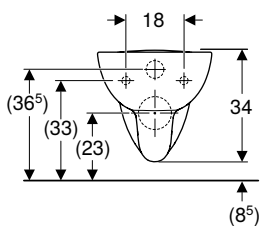

Geberit Bastia wall-hung WC, washdown

click & scan

Application purposes

- For concealed cisterns
- For pressure flushing valves

Characteristics

- Wall-hung
- Washdown WC
- With flush rim
- Type 1, full flush volume 6 / 5 l, in accordance with EN 997

Technical data

Product material	Vitreous china

Art. no.	Colour / surface	B [cm]	H [cm]	T [cm]
501.769.00.5	white	35.5	34	52

To order additionally

- WC seat

Can be combined with

- Geberit Bastia WC seat, fastening from above → p. 787
- Geberit Bastia WC seat, fastening from below → p. 787