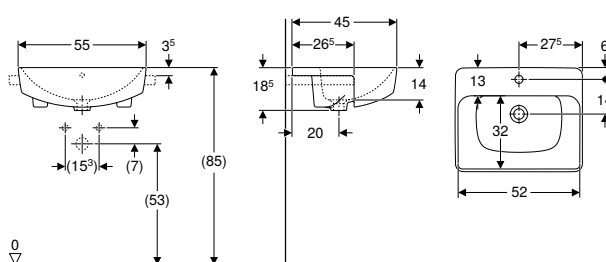

Semirecessed washbasins

Geberit VariForm semirecessed washbasin, rectangular

click & scan

Application purposes

- For mounting in washtops

Technical data

Product material	Vitreous china

Characteristics

- Rectangular
- Easy to mount thanks to provided cutout template

Scope of delivery

- Fastening material
- Template

Art. no.	Colour / surface	Tap hole	Overflow	H [cm]	T [cm]

B / width: 55 cm

500.681.01.1	white	centred	visible, symmetrical	18.5	45