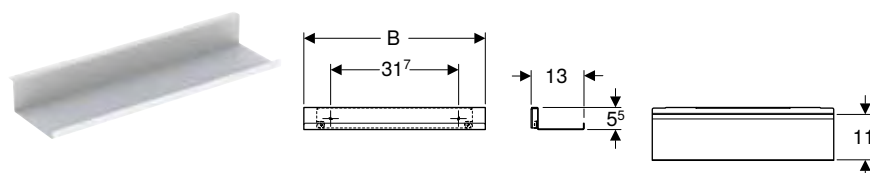

* Order-based production

Additional furniture

Geberit wall shelf

click & scan

Technical data

Product material	Steel
------------------	-------

Scope of delivery

- Wall shelf
- Fastening material