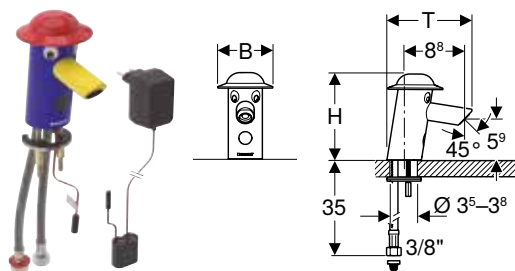

New

Geberit Bambini washbasin tap, mains operation, multicolour

click & scan

Application purposes

- For children
- For childcare
- For installation in washbasins or washtops
- For installation in Bambini play and washspaces
- For connecting cold and hot water
- For combination with continuous flow heater, see technical data sheet "Washbasin taps with instantaneous water heaters"

Technical data

Degree of protection	IP44
Nominal voltage	230 V AC
Mains frequency	50–60 Hz
Operating voltage	12 V AC
Operating pressure	0.5–10 bar
Differentiated pressure CW/WW max.	1.5 bar
Water test pressure max.	16 bar
Test pressure air / inert gas max.	3 bar
Ambient temperature	1–40 °C
Water temperature short-term max.	90 °C
Flow rate at 300 kPa / 3 bar	5.7 l/min
Interval flush time, factory setting	3 s
Product material	Brass

Characteristics

- Child-friendly design
- Tap group I in accordance with DIN 4109
- Infrared user detection
- Functions can be set and queried with the Geberit Service Handy
- Device settings and operation with mobile device via integrated Bluetooth® interface
- Compatible with Geberit Control App
- Compatible with Geberit Connect
- Wirelessly connectable with Geberit Gateway via Bluetooth®
- Adjustable activation distance
- With integrated check valve
- Housing, powder-coated
- Hat made of polycarbonate
- Tricolour
- Components in contact with drinking water lead-free

Scope of delivery

- Power supply unit
- Basket filter
- Tap aerator key
- Fastening material

Art. no.	Colour / surface	Mixer	B [cm]	H [cm]	T [cm]	Power consumption [W]	Plug type
116.209.00.5	Body: ultramarine blue / powder-coated Hat: carmine red Spout: rapeseed yellow / powder-coated	with mixer	8	12.6	12.4	0.1	CEE 7/16

Available as of April 2026

Can be combined with

- Geberit Bambini washbasin for children → p. 830

Accessories

- Geberit Bambini mini thermostat for washbasin tap → p. 847
- Geberit Bambini tap aerator for washbasin tap → p. 847

- Replacement for art. no. 577660000