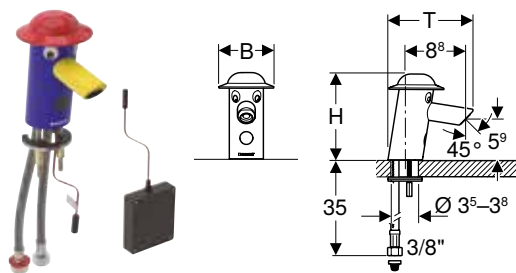

New

Geberit Bambini washbasin tap, battery operation, multicolour

click & scan

Application purposes

- For children
- For childcare
- For installation in washbasins or washtops
- For installation in Bambini play and washspaces
- For connecting cold and hot water
- For combination with continuous flow heater, see technical data sheet "Washbasin taps with instantaneous water heaters"

Technical data

Battery type	Alkaline (1.5 V AA)
Degree of protection	IP44
Operating voltage	6 V DC
Operating pressure	0.5–10 bar
Differentiated pressure CW/WW max.	1.5 bar
Water test pressure max.	16 bar
Test pressure air / inert gas max.	3 bar
Ambient temperature	1–40 °C
Water temperature short-term max.	90 °C
Flow rate at 300 kPa / 3 bar	5.7 l/min
Interval flush time, factory setting	3 s
Product material	Brass

Characteristics

- Child-friendly design
- Tap group I in accordance with DIN 4109
- Infrared user detection
- Warning when the battery is low
- Functions can be set and queried with the Geberit Service Handy
- Device settings and operation with mobile device via integrated Bluetooth® interface
- Compatible with Geberit Control App
- Compatible with Geberit Connect
- Wirelessly connectable with Geberit Gateway via Bluetooth®
- Adjustable activation distance
- With integrated check valve
- Housing, powder-coated
- Hat made of polycarbonate
- Tricolour
- Components in contact with drinking water lead-free

Scope of delivery

- Battery compartment
- 4 alkaline manganese batteries Type AA 1.5 V
- Basket filter
- Tap aerator key
- Fastening material

Art. no.	Colour / surface	Mixer	B	H	T
			[cm]	[cm]	[cm]
116.208.00.5	Body: ultramarine blue / powder-coated Hat: carmine red Spout: rapeseed yellow / powder-coated	with mixer	8	12.6	12.4

Available as of April 2026

Can be combined with

- Geberit Bambini washbasin for children → p. 830

Accessories

- Geberit Bambini mini thermostat for washbasin tap → p. 847
- Geberit Bambini tap aerator for washbasin tap → p. 847

- Replacement for art. no. 577650000