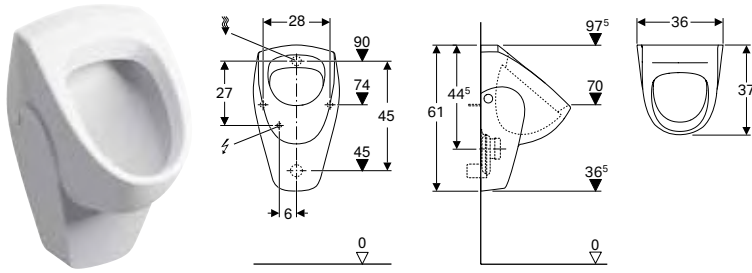

Urinals

Urinals, flush operation, with flush rim
Without lid

Geberit Selnova urinal, inlet from the rear, outlet to the rear

click & scan

Application purposes

- For operating with automatic, water-saving flush
- For operation with manual or automatic flush actuation
- For concealed urinal flush controls
- For concealed urinal flush controls, hidden
- For exposed urinal flush controls, hidden

Characteristics

- Wall-hung
- With flush rim
- Hidden trap
- Hidden fastening
- Fulfils requirements in accordance with EN 13407

Technical data

Flush volume small, adjustment range	1 l
Product material	Vitreous china

Scope of delivery

- Urinal ceramic

Art. no.	Colour / surface	B [cm]	H [cm]	T [cm]	Outlet
500.344.01.1	white	36	61	37	to the rear

To order additionally

- Geberit fastening material for urinal, Kerafix → p. 973

Accessories

- Geberit flush bend extension for urinal, with sleeve
- Geberit inlet connection piece for urinals → p. 973
- Geberit urinal trap d40, horizontal outlet
- Geberit urinal trap, horizontal outlet

- Urinal trap not included in scope of delivery
- Electrical connection required for urinal flush controls with mains operation