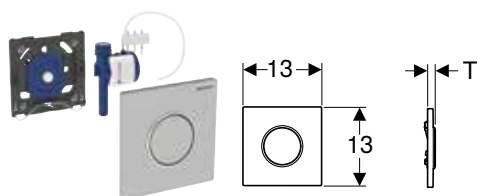

Geberit urinal flush control with pneumatic flush actuation, Type 10 actuator plate, round

click & scan

Application purposes

- For manual flush actuation of urinals

Technical data

Flow pressure	1–8 bar
Water test pressure max.	16 bar
Test pressure air / inert gas max.	3 bar
Actuation force (N) max.	12 N
Flow rate at 100 kPa / 1 bar without flow limiter	0.3 l/s
Flow rate at 100 kPa / 1 bar with flow limiter	0.18 l/s
Flush time, adjustment range	4 s / 8 s / 12 s

Characteristics

- Actuator plate with securing bar
- Flush time setting with air nozzles (pneumatic)
- Low flush actuation force
- Short stroke movement
- Flush volume can be reduced to 0.5 l per flush with regulating screw of installation set
- Tap group II in accordance with DIN 4109
- Components in contact with drinking water lead-free

Scope of delivery

- Type 10 actuator plate
- Pneumatic flush actuation, premounted on mounting frame
- Pneumatic valve
- Fastening material

Art. no.	Colour / surface	Product material	B	H	T
			[cm]	[cm]	[cm]
116.015.16.1	Plate, Button: black matt / easy-to-clean coated Design ring/-s: black / glossy	Stainless steel	13	13	1.1
116.015.DW.1	Plate, Button: black / glossy Design ring/-s: black / matt	Stainless steel	13	13	1.1
116.015.JQ.1	Plate, Button: chrome / matt, easy-to-clean coated Design ring/-s: chrome / glossy	Plastic	13	13	1.3
116.015.KH.1	Plate, Button: chrome / glossy Design ring/-s: chrome / matt	Plastic	13	13	1.3
116.015.KJ.1	Plate, Button: white alpine / glossy Design ring/-s: chrome / glossy	Plastic	13	13	1.3
116.015.KK.1	Plate, Button: white alpine / glossy Design ring/-s: gold-coloured / glossy	Plastic	13	13	1.3
116.015.KM.1	Plate, Button: black / glossy Design ring/-s: chrome / glossy	Plastic	13	13	1.3
116.015.SN.1	Plate, Button: brushed, easy-to-clean coated Design ring: polished	Stainless steel	13	13	1.1

Can be combined with

- Geberit installation set with flush pipe, for urinal flush control, universal → p. 288
- Geberit installation set with nipple made of brass, for urinal flush control, universal → p. 289
- Geberit Duofix element for urinal, 112–130 cm, universal → p. 72
- Geberit Duofix element for urinal, 112–130 cm, universal, for spray head → p. 73
- Geberit GIS element for urinal, 114 cm, universal → p. 120
- Geberit GIS element for urinal, 114 cm, universal, for spray head → p. 121
- Geberit Kombifix element for urinal, 109–127 cm, universal → p. 27
- Geberit Kombifix element for urinal, 109–127 cm, universal, for spray head → p. 28