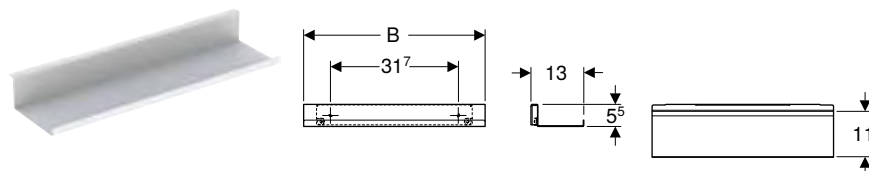

* Order-based production

Additional furniture

Geberit wall shelf

click & scan

Technical data

Product material	Steel
------------------	-------

Scope of delivery

- Wall shelf
- Fastening material