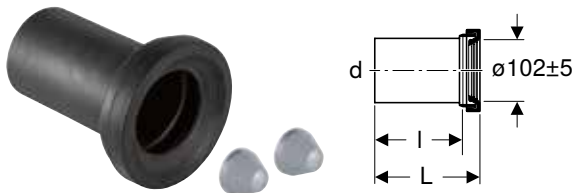

Art. no.	Colour / surface	d, \varnothing [mm]	AB [mm]	H [cm]	h [cm]
152.613.11.1	white alpine	110	97-107	35	31

Accessories

- Geberit sleeve → p. 304

Geberit straight connector with sleeve and cover caps

click & scan