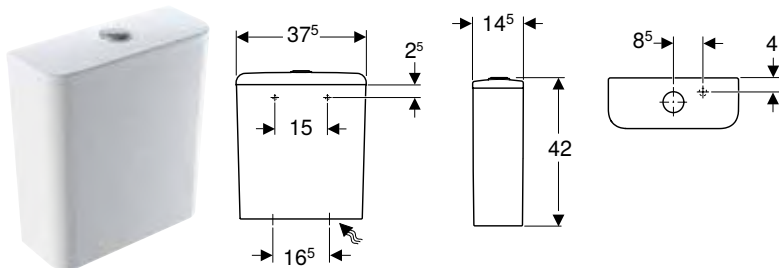

Geberit Smyle exposed cistern, close-coupled, square design, dual flush, bottom water supply connection

click & scan

Application purposes

- For close-coupled installation

Technical data

Flush volume, factory setting	4 l / 2.6 l
Flush volume large, adjustment range	4 l / 6 l
Flush volume small, adjustment range	2.6 l / 4 l
Product material	Vitreous china

Characteristics

- Dual flush
- Water supply connection on the bottom right

Scope of delivery

- Mechanism

Art. no.	Colour / surface	B [cm]	H [cm]	T [cm]
500.214.01.1	white	37.5	42	14.5

To order additionally

- Fastening material for rear wall

Can be combined with

- Geberit Smyle floor-standing WC for close-coupled exposed cistern, washdown, semi-shrouded, Rimfree → p. 690