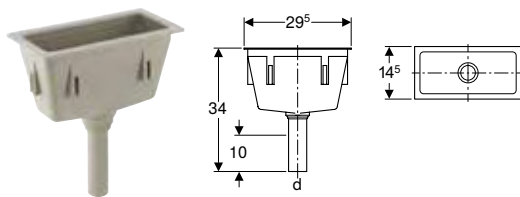

Geberit funnel, square

click & scan

Technical data

Product material	Plastic

Scope of delivery

- Valve screen

Art. no.	Colour / surface	DN	d, $\varnothing$ [mm]	B [cm]	H [cm]	T [cm]
352.389.08.1	pebble grey	40	50	29.5	34.3	14.5