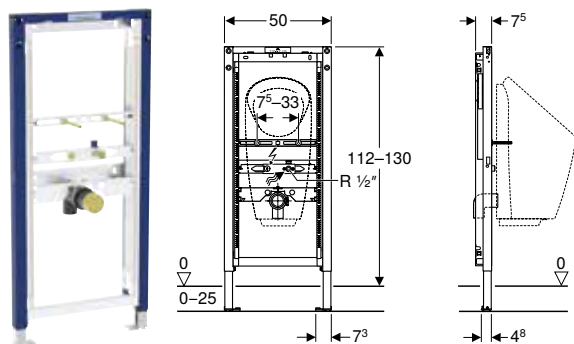

Geberit Duofix element for urinal, 112–130 cm, universal, for exposed flushing valve

click & scan

Application purposes

- For metal and wood frame walls
- For Geberit Duofix system walls
- For installation in part- or room-height prewalls
- For installation in room-height partition walls
- For floor constructions 0–25 cm
- For installation of urinals with integrated control
- For installation of waterless urinals
- For Preda urinals
- For Selva urinals
- For Tamina urinals
- For Narva urinals
- For exposed flushing valves
- For exposed urinal flush controls, hidden

Scope of delivery

- Water supply connection Rp 1/2" / R 1/2", compatible with Master-Fix and MeplaFix
- Connection bend made of PE-HD, $\varnothing$ 63 / 50 mm
- Seal $\varnothing$ 57 / 50 mm
- Urinal trap $\varnothing$ 50 mm, with seal on urinal
- Fastening and protection material

Characteristics

- 2025 range
- Statically self-supporting frame, protected against corrosion with powder coating
- With pull-out plate for lateral fastening above the element on metal or wood profiles or on Geberit Duofix system studs
- Alternative fastening point for wall anchors
- Rotating foot plates, suitable for installation in U profiles UW 50 and UW 75
- Foot plates that can be mounted in Geberit Duofix system rail without tools, without additional components
- Galvanised non-slip leg supports protected against corrosion
- Connection positions for Preda urinal prepared
- Fastening for inlet Rp 1/2", adjustable in height and sideways (central and 5–10 cm left or right)
- Fastening for connection bend, height-adjustable and sound-absorbing
- Urinal fasteners M8 width- and height-adjustable
- Crossbars with centring marks, adjustable without tools
- Markings for connection positions of Preda and Selva urinals

Art. no.	B [cm]	H [cm]	T [cm]
111.686.00.2	50	112–130	7.5

Can be combined with

- Geberit urinal flush control with electronic flush actuation, mains operation, surface-mounted, hidden → p. 283
- Geberit urinal flush control with electronic flush actuation, battery operation, surface-mounted, hidden → p. 284
- Geberit pressure flushing valve for urinal with electronic flush actuation, battery operation, for surface mounting → p. 285
- Geberit Preda urinal with integrated control, mains operation
- Geberit Selva urinal with integrated control, mains operation
- Geberit Preda urinal with integrated control, battery operation
- Geberit Selva urinal with integrated control, battery operation
- Geberit Preda urinal with integrated control, generator operation
- Geberit Selva urinal with integrated control, generator operation
- Geberit Preda urinal for integrated control
- Geberit Selva urinal for integrated control
- Geberit Tamina urinal with integrated control, mains operation
- Geberit Tamina urinal with integrated control, battery operation
- Geberit Tamina urinal with integrated control, generator operation
- Geberit Tamina urinal for integrated control
- Geberit Narva urinal, inlet from the rear, outlet to the rear or downwards

Accessories