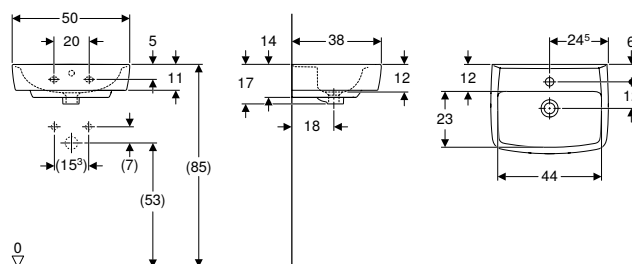

Geberit Bastia handrinse basin, square design

Technical data

Product material Vitreous china

Art. no.	Colour / surface	Tap hole	Overflow	B1 [cm]	H [cm]	H1 [cm]	T [cm]	T1 [cm]	T2 [cm]	T3 [cm]	T4 [cm]

B / width: 50 cm

501.738.00.5	white	centred	visible, symmetrical	44	17	12	38	18	23	12	6

To order additionally

- Fastening material

Can be combined with

- Geberit Bastia full pedestal → p. 784

Accessories

- Geberit dip tube trap for washbasin, horizontal outlet
- Geberit fastening material for handrinse basin → p. 1035