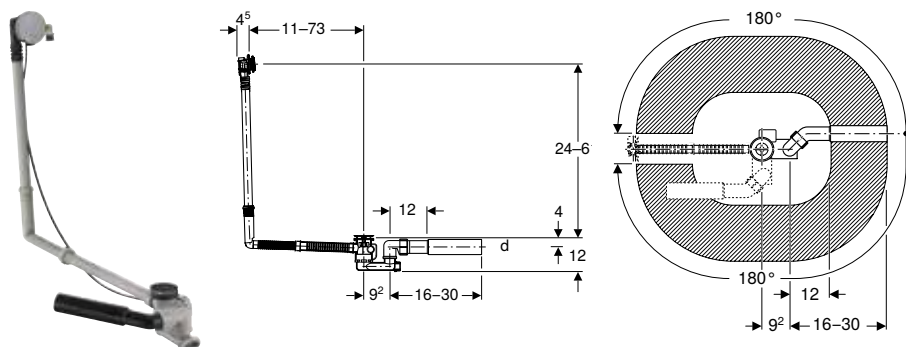

Geberit bathtub drain with turn handle and inlet, d52, length 73cm, with ready-to-fit-set

click & scan

Application purposes

- For bathtubs with valve hole \varnothing 52 mm
- For bathtubs made of steel, plastic or cast iron
- For custom-size bathtubs