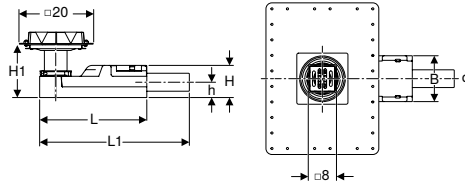

Showers

Floor drainage systems for showers
Shower floor drains

Shower floor drains

Accessory overview – Geberit shower floor drains

Geberit International Sales, version: October 2025

	Geberit shower floor drain for screed height at inlet 90–220 mm		Geberit shower floor drain for screed height at inlet 65–90 mm		Geberit shower floor drain, cross-floor	
	154.050.00.1		154.052.00.1		154.053.00.1	
Accessories						
Geberit Circle design grating, 8 x 8 cm	154.311.00.1		✓	✓	✓	✓
Geberit CleanPoint design grating, 8 x 8 cm	154.312.00.1		✓	✓	✓	✓
Geberit grating, screwable, 8 x 8 cm with grating frame	154.310.00.1		✓	✓	✓	✓
✓ Compatible						

Geberit CleanPoint shower floor drain for screed height at inlet 90–220 mm

click & scan

Application purposes

- For drainage of floor-even showers
- Suitable for barrier-free construction
- For composite seals
- For screed height ≥ 90 mm at inlet
- For use as floor drain with horizontal outlet

Technical data

Depth of water seal (mm)	50 mm

Characteristics

- Quality-monitored in accordance with EN 1253-3
- Suitable for tile structures on floor 2–40 mm
- Premounted sealing fleece
- Sealing fleece, 10 cm circumferential, for connecting sealing systems
- Grating made of stainless steel
- Grating can be aligned in height, inclination and offset
- Base unit made of EPS, for sound decoupling and receiving the trap
- Load-bearing capacity, class K 3 (3 kN)
- Water drainage above the composite seal

Scope of delivery

- Protection box cover with reference line
- Thin bed bonding flange
- Comb insert
- Grating frame unpunched with compensation ring
- Grating
- Trap made of PE-HD
- Fastening material
- Distance plate, thickness 2 cm

Art. no.	DN	d, $\varnothing$	Discharge rate	L	L1	B	H	H1	h
	[mm]	[mm]	[l/s]	[cm]	[cm]	[cm]	[cm]	[cm]	[cm]
154.050.00.1	50	50	0.8	30	35.8	13	9	9–22	4.2

Accessories

- Geberit CleanPoint grating, screwable, 8 x 8 cm with grating frame → p. 405
- Geberit CleanPoint design grating, round, 8 x 8 cm → p. 405
- Geberit CleanPoint design grating, 8 x 8 cm → p. 405

- Consider screed height of the base unit with tile sizes < 5 cm. Have product material and thickness of the screed defined by tiler.
- Natural stone tiles in the shower area may discolour
- Screwable grating with grating frame (art. no. 154.310.00.1) must be ordered separately