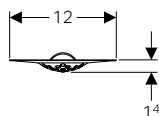

Geberit hair trap for Varino floor drain 13 x 13 cm and Varino floor drain 13 x 13 cm

click & scan

Art. no.

388.105.00.1