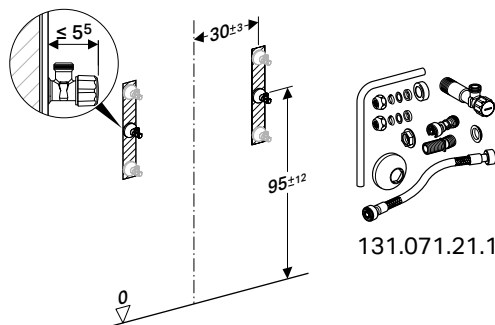

131.071.21.1

131.071.21.1 to be ordered separately