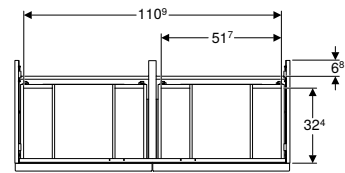

Mix & Match

Geberit iCon cabinet for double washbasin, with four drawers

click & scan

Technical data

Product material	High-compressed three-layer chipboard
Drawer load max.	20 kg

Scope of delivery

- Cabinet for double washbasin
- Fastening material

Characteristics

- FSC™ C134279 certified
- Wall-hung
- With four drawers
- Opening with handle
- Exchangeable handle
- Drawer with soft closing
- Drawer without trap cutout
- Moisture-resistant
- Delivered preassembled

Art. no.	Colour / surface	Mix & Match	B [cm]	H [cm]	T [cm]

Washbasin width: 120 cm

502.309.01.1	Body, Front: white / high-gloss coated Handle: white / matt powder-coated	Yes	118.4	61.5	47.6
502.309.01.2	Body, Front: white / high-gloss coated Handle: chrome / glossy	Yes	118.4	61.5	47.6
502.309.01.3 *	Body, Front: white / matt coated Handle: white / matt powder-coated	Yes	118.4	61.5	47.6
502.309.JH.1	Body, Front: oak / wood-textured melamine Handle: lava / matt powder-coated	Yes	118.4	61.5	47.6
502.309.JK.1	Body, Front: lava / matt coated Handle: lava / matt powder-coated	Yes	118.4	61.5	47.6
502.309.JL.1 *	Body, Front: sand grey / high-gloss coated Handle: sand grey / matt powder-coated	Yes	118.4	61.5	47.6
502.309.JR.1 *	Body, Front: hickory / wood-textured melamine Handle: lava / matt powder-coated	Yes	118.4	61.5	47.6

* Order-based production

Can be combined with

- Geberit iCon Light double washbasin → p. 603
- Geberit iCon low cabinet with two drawers → p. 624
- Geberit Acanto double washbasin → p. 556
- Geberit iCon double washbasin → p. 602

Accessories

- Accessory overview – Geberit iCon bathroom furniture → p. 607

- A Geberit washbasin connector, space-saving model is required for the installation of the base cabinet. See assortment overview washbasin series or online catalogue, washbasin accessories
- Mix & Match: Articles of the same width can be freely combined in the Geberit ONE, Acanto and iCon series