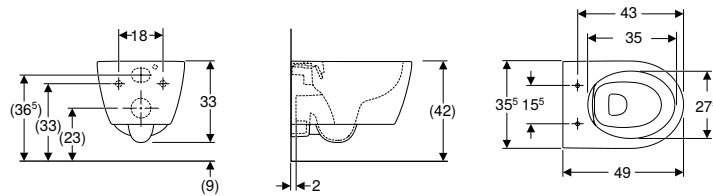

Geberit iCon wall-hung WC, washdown, small projection, shrouded, Rimfree

click & scan

Application purposes

- For concealed cisterns
- Suitable for installation in small bathrooms and guest WCs

Technical data

Product material	Vitreous china

Scope of delivery

- Fastening material

Characteristics

- Wall-hung
- Washdown WC
- Rimless WC ceramic appliance featuring Rimfree flush technology
- Easy fastening with Easy Fast Fixing (type EFF3)
- Type 1, full flush volume 6 / 5 / 4 l, in accordance with EN 997
- Type 2 in accordance with EN 997
- 4 l flush
- Shrouded
- Hidden fastening
- Small projection

Art. no.	Colour / surface	B [cm]	H [cm]	T [cm]
502.380.00.1	white	35.5	33	49

To order additionally

- WC seat

Can be combined with

- Geberit iCon WC seat, EasyMount hinges → p. 645
- Geberit iCon WC seat, slim design → p. 645
- Geberit iCon WC seat → p. 646