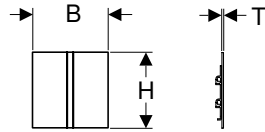

New

Geberit urinal flush control with electronic flush actuation, battery operation, Type 40 cover plate, square, customised finish

click & scan

Application purposes

- For automatic flush actuation of urinals

Technical data

Battery type	Alkaline (1.5 V AA)
Service life, supplied battery	2 years
Degree of protection	IP45
Operating voltage	3 V DC
Flow pressure	1–8 bar
Water test pressure max.	16 bar
Test pressure air / inert gas max.	3 bar
Flow rate at 100 kPa / 1 bar without flow limiter	0.3 l/s
Flow rate at 100 kPa / 1 bar with flow limiter	0.18 l/s
Interval flush time, factory setting	5 s
Detection time, factory setting	7 s
Flush time, adjustment range	1–15 s
Flush time, factory setting	7 s

Characteristics

- Cover plate with securing bar
- Water-saving hybrid mode can be set
- Adjustable interval flush
- Preflush can be set
- Functions can be set and queried with the Geberit Service Handy
- Device settings and operation with mobile device via integrated Bluetooth® interface
- Compatible with Geberit Control App
- Wired networkable with Geberit gateway via GEBUS converter
- Wirelessly connectable with Geberit Gateway via Bluetooth®
- Compatible with Geberit Connect
- Warning when the battery is low
- Valve-closing function when battery is flat
- Flush volume can be reduced to 0.5 l per flush with regulating screw of installation set
- Tap group II in accordance with DIN 4109
- Components in contact with drinking water lead-free

Scope of delivery

- Type 40 cover plate, IR window, square
- Infrared control, premounted on mounting frame
- Solenoid valve
- Battery compartment
- 2 alkaline manganese batteries type AA 1.5 V
- Fastening material

Art. no.	Colour / surface	Product material	B [cm]	H [cm]	T [cm]	Power consumption [W]
004.801.00.2 *	galvanized	Stainless steel	12.5	12.5	0.2	≤ 0.5
004.801.00.3 *	galvanized and varnished	Stainless steel	12.5	12.5	0.2	≤ 0.5

Available as of April 2026; * Order-based production

Can be combined with

- Geberit installation set with flush pipe, for urinal flush control, universal → p. 288
- Geberit installation set with nipple made of brass, for urinal flush control, universal → p. 289
- Geberit Duofix element for urinal, 112–130 cm, universal → p. 72
- Geberit Duofix element for urinal, 112–130 cm, universal, for spray head → p. 73
- Geberit GIS element for urinal, 114 cm, universal → p. 120
- Geberit GIS element for urinal, 114 cm, universal, for spray head → p. 121
- Geberit Kombifix element for urinal, 109–127 cm, universal → p. 27
- Geberit Kombifix element for urinal, 109–127 cm, universal, for spray head → p. 28

- All available colours and surfaces as well as delivery times are listed in the document entitled "Actuator plates and urinal flush controls with customer-specific finish". The document is available online in the "Documents" section of the product catalogue. In the printed product catalogue, the QR code leads to the online product page with the document.