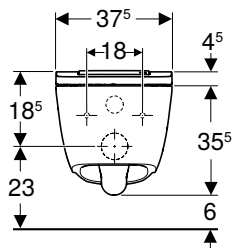

Geberit AquaClean Sela WC complete solution, wall-hung WC, square

Application purposes

- For convenient toilet use
- For gently cleaning the anal and vaginal areas with water

Technical data

Degree of protection	IPX4
Nominal voltage	230 V AC
Mains frequency	50 Hz
Power consumption in standby mode max.	0.5 W
Flow pressure	0.5–10 bar
Operating temperature	5–40 °C
Water temperature, adjustment range	34–40 °C
Spray time	50 s
WC seat load max.	150 kg

Scope of delivery

- Water supply connection set for Sigma and Omega concealed cisterns 12 cm, installation height 112 cm
- Female socket for mains connection
- Sound insulation set
- Descaling agent, 125 ml
- Cleaning set
- Remote control with wall-mounted case and battery CR2032
- Fastening material

Characteristics

- Water heating via continuous flow heater
- Anal shower with WhirlSpray shower technology
- Separate Lady shower nozzle in protected resting position
- Adjustable shower water temperature
- Spray intensity can be set to five different levels
- Spray arm can be set to five different positions
- Adjustable oscillating spray (automatic forward and reverse motion of the spray arm)
- Automatic pre- and postrinsing of the spray nozzle with fresh water
- Descaling programme
- Wall-hung
- Rimless WC ceramic appliance featuring TurboFlush flush technology
- Horizontal outlet
- Washdown WC
- User detection
- WC seat ring and WC lid with soft-closing mechanism
- WC lid with SoftOpening
- WC seat ring and WC lid with quick release
- Activation of the orientation light via brightness sensor
- Orientation light can be set in seven colours
- Functions and settings via remote control
- Three user profiles can be programmed
- Compatible with Geberit Home App
- Water supply connection on the left, hidden behind the WC ceramic
- Mains connection with flexible three-core sheathed cable, on the right side, hidden behind the WC ceramic
- External water supply connection on the left possible with accessories
- External mains connection with power outlet on the right possible
- Approval in accordance with (DIN) EN 1717 / (DIN) EN 13077

Art. no.	Colour / surface	B [cm]	H [cm]	T [cm]	Protection class	Power consumption [W]	QuickRelease function
146.250.01.1	WC ceramic appliance: white / KeraTect Design cover: white / glossy	37.5	40	57	I	1850	Yes, WC seat ring and WC lid
146.250.21.1	WC ceramic appliance: white / KeraTect Design cover: chrome / glossy	37.5	40	57	I	1850	Yes, WC seat ring and WC lid

To order additionally

- Geberit straight connector with sleeve and cover caps

Accessories

- Accessory overview – Water and electrical connection for Geberit concealed cisterns → p. 881

- This product is supplied with the Geberit AquaClean descaling agent. This consumable contains classified hazardous substances. Information, instructions and measures for handling hazardous substances safely can be found at <https://www.geberit-global.com>.