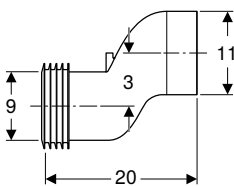

Scope of delivery

- Straight connector made of PE-HD, \varnothing 90 mm
- Sleeve made of EPDM, \varnothing 122 mm

Art. no.	DN	d, \varnothing [mm]
131.083.16.1	90	90

Geberit straight connector set for wall-hung WC, stepped by 3 cm