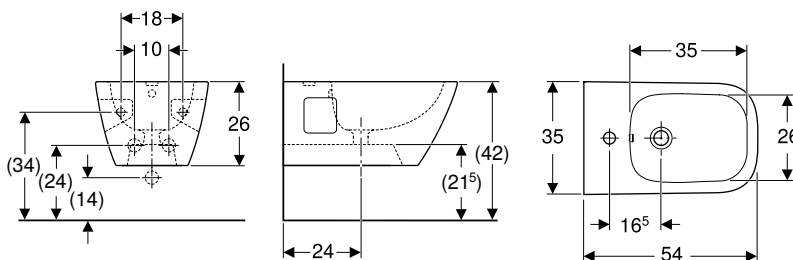

Geberit Selnova Square Premium wall-hung bidet, semi-shrouded

click & scan

Application purposes

- For single-hole taps with flexible hoses

Technical data

Product material	Vitreous china

Characteristics

- Wall-hung
- Hidden water supply connection
- Semi-shrouded

Art. no.	Colour / surface	Overflow	B [cm]	H [cm]	T [cm]
501.547.01.1	white	visible, symmetrical	35	26	54