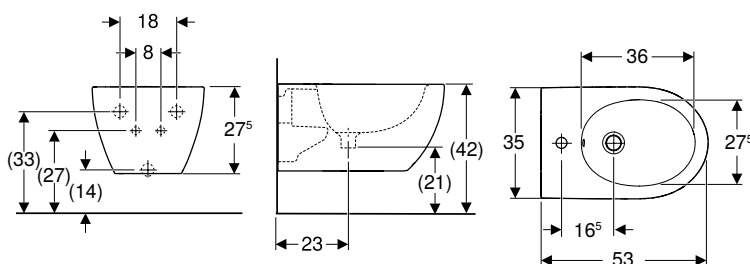

Bidets

Wall-hung bidets

Geberit Acanto wall-hung bidet, shrouded

click & scan

Application purposes

- For single-hole taps with flexible hoses

Technical data

Product material	Vitreous china

Characteristics

- Wall-hung
- Hidden water supply connection
- Easy fastening with Easy Fast Fixing (type EFF3)
- Shrouded
- Hidden fastening

Scope of delivery

- Fastening material

Art. no.	Colour / surface	Overflow	B [cm]	H [cm]	T [cm]
502.825.00.1	white	visible, symmetrical	35.5	27.5	53

Can be combined with

- Geberit Acanto wall-hung WC set, washdown, shrouded, TurboFlush, with WC seat → p. 580
- Geberit Acanto wall-hung WC set, washdown, shrouded, TurboFlush, with WC seat → p. 581
- Geberit Acanto wall-hung WC, washdown, shrouded, TurboFlush → p. 581