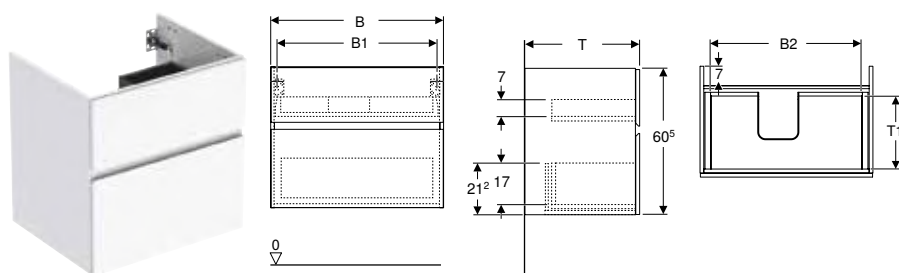

New

Geberit Aniara cabinet for washbasin, with two drawers

click & scan

Technical data

Product material	High-compressed three-layer chipboard
Drawer load max.	20 kg

Scope of delivery

- Cabinet for washbasin
- Fastening material

Characteristics

- Wood from sustainable forestry with certified origin
- Wall-hung
- With two drawers
- Opening with recessed handle
- Drawer with soft closing
- Enlarged service space
- Drawer with trap cutout
- Moisture-resistant
- Delivered preassembled

Art. no.	Colour / surface	B [cm]	B1 [cm]	B2 [cm]	H [cm]	T [cm]	T1 [cm]
510.066.01.1	white / silk-glossy	51	45.6	42	60.5	41	28.1
510.066.00.2	rusty red / silk-matt	51	45.6	42	60.5	41	28.1
510.066.00.3	white / silk-matt	51	45.6	42	60.5	41	28.1
510.066.JH.1	oak / wood-textured melamine	51	45.6	42	60.5	41	28.1
510.066.JK.1	lava / silk-matt	51	45.6	42	60.5	41	28.1
510.067.01.1	white / silk-glossy	59.2	53.8	50.2	60.5	47.5	33.1
510.067.00.2	rusty red / silk-matt	59.2	53.8	50.2	60.5	47.5	33.1
510.067.00.3	white / silk-matt	59.2	53.8	50.2	60.5	47.5	33.1
510.067.JK.1	lava / silk-matt	59.2	53.8	50.2	60.5	47.5	33.1
510.067.JH.1	oak / wood-textured melamine	59.2	53.8	50.2	60.5	47.5	33.1
510.068.01.1	white / silk-glossy	74	68.6	65	60.5	47.5	33.1
510.068.00.2	rusty red / silk-matt	74	68.6	65	60.5	47.5	33.1
510.068.00.3	white / silk-matt	74	68.6	65	60.5	47.5	33.1
510.068.JH.1	oak / wood-textured melamine	74	68.6	65	60.5	47.5	33.1
510.068.JK.1	lava / silk-matt	74	68.6	65	60.5	47.5	33.1
510.069.01.1	white / silk-glossy	88.8	83.4	79.8	60.5	47.5	33.1
510.069.00.2	rusty red / silk-matt	88.8	83.4	79.8	60.5	47.5	33.1
510.069.00.3	white / silk-matt	88.8	83.4	79.8	60.5	47.5	33.1
510.069.JH.1	oak / wood-textured melamine	88.8	83.4	79.8	60.5	47.5	33.1
510.069.JK.1	lava / silk-matt	88.8	83.4	79.8	60.5	47.5	33.1
510.070.01.1	white / silk-glossy	118.4	113	109.4	60.5	47.5	33.1
510.070.00.2	rusty red / silk-matt	118.4	113	109.4	60.5	47.5	33.1
510.070.00.3	white / silk-matt	118.4	113	109.4	60.5	47.5	33.1
510.070.JH.1	oak / wood-textured melamine	118.4	113	109.4	60.5	47.5	33.1
510.070.JK.1	lava / silk-matt	118.4	113	109.4	60.5	47.5	33.1

Available as of April 2026

Can be combined with

- Geberit Aniara washbasin → p. 653
- Geberit Aniara vanity basin → p. 655
- Geberit Aniara lay-on washbasin, round → p. 654
- Geberit Aniara lay-on washbasin, elliptic → p. 654
- Geberit Aniara lay-on washbasin, square → p. 655

Accessories

- Geberit towel rail for bathroom furniture → p. 505
- Geberit dip tube trap for washbasin, space-saving model, horizontal outlet