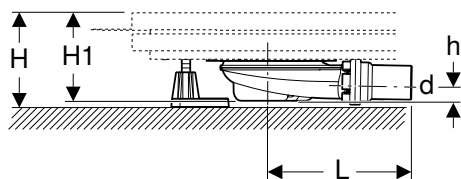

New

Geberit Duofix shower drain with seven feet, integrated for CleanFloor30 shower surface, depth of water seal 30 mm

click & scan

Application purposes

- For drainage of Geberit CleanFloor30 shower surfaces, integrated
- For floor constructions up to finished floor level 10–14.5 cm
- For fastening to Geberit Duofix installation frames for shower surfaces
- For use as floor drain with horizontal outlet

Scope of delivery

- Shower drain $\varnothing$ 90 mm
- Straight connector made of PE-HD
- Feet for installation frame
- 14 Gummiauflagen
- Holder for shower drain
- Assembly clamp
- Fastening screw

Characteristics

- Quality-monitored in accordance with EN 274-3
- Removable trap cup
- Threaded rods can be shortened

Art. no.	DN	d, $\varnothing$ [mm]	H [cm]	H1 [cm]	h [cm]
551.557.00.1	40	40	10–14.5	7.7	2.2

Available as of April 2026

To order additionally

- Geberit CleanFloor30 integrated shower surface, with sealing fleece
- Geberit Duofix installation frame for shower surfaces

- Replacement for art. no. 154.021.00.1