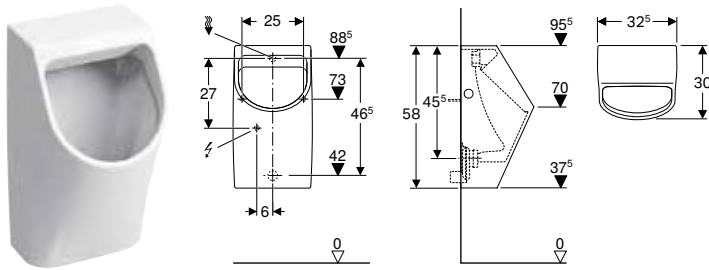

Urinals

For concealed controls

Geberit Smyle urinal, inlet from the rear, outlet to the rear

click & scan

Application purposes

- For operating with automatic, water-saving flush
- For operation with manual or automatic flush actuation
- For concealed urinal flush controls
- For concealed urinal flush controls, hidden
- For exposed urinal flush controls, hidden

Technical data

Flush volume small, adjustment range	1 l
Product material	Vitreous china

Characteristics

- Wall-hung
- With flush rim
- Hidden trap
- Hidden fastening
- Fulfils requirements in accordance with EN 13407

Scope of delivery

- Urinal ceramic
- Fastening material for urinal

Art. no.	Colour / surface	B [cm]	H [cm]	T [cm]	Outlet
500.254.01.1	white	32.5	58	30	to the rear

Accessories

- Geberit flush bend extension for urinal, with sleeve
- Geberit inlet connection piece for urinals → p. 973
- Geberit urinal trap, horizontal outlet
- Geberit urinal trap d40, horizontal outlet

- Urinal trap not included in scope of delivery
- Electrical connection required for urinal flush controls with mains operation