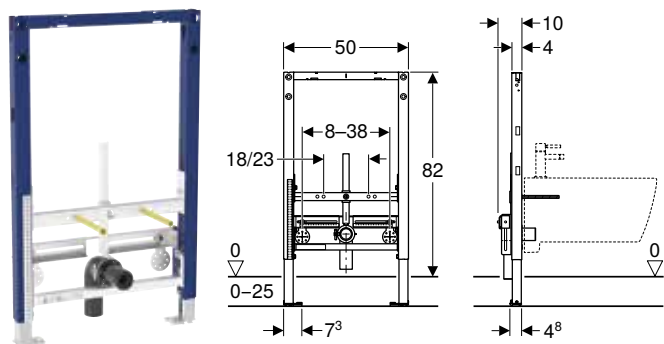

Art. no.	B [cm]	H [cm]	T [cm]
111.539.00.2	50	98	10

Geberit Duofix element for bidet, 82 cm, universal

click & scan

Application purposes

- For metal and wood frame walls
- For Geberit Duofix system walls
- For installation in part-height prewalls
- For floor constructions 0-25 cm
- For wall-hung bidets with deck-mounted tap