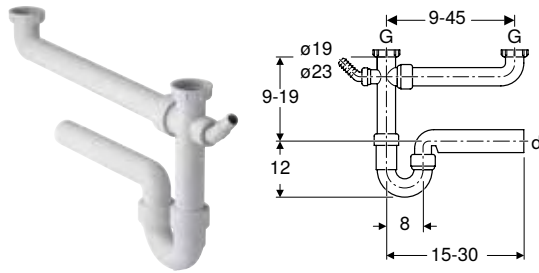

Waste fittings and traps for washplaces and kitchen sinks

Drain assemblies for kitchen sinks
P-traps

Geberit P-trap for two kitchen sinks, with angled hose connector, extralong, horizontal outlet

click & scan

Application purposes

- For connecting kitchen sinks with two bowls

Technical data

Product material	PP

Characteristics

- Quality-monitored in accordance with EN 274-3
- With connection for washing machine or dishwasher
- Horizontal outlet

Scope of delivery

- Blind cap for waste coupling G 1"
- Angled hose connector, $\varnothing$ 19 / 23 mm
- Connection bend
- Connection bend with union nut

Art. no.	Colour / surface	d, $\varnothing$ [mm]	G ["]	h [cm]
152.597.11.1	white alpine	40	1 1/2	9-19