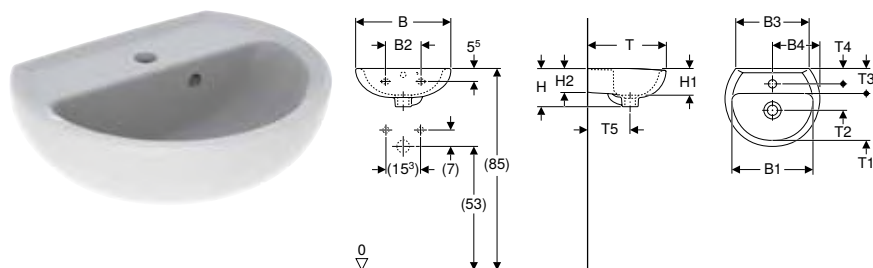

Washbasins

Handrinse basins

Geberit Bastia handrinse basin with asymmetrical overflow

click & scan

Technical data

Product material	Vitreous china
------------------	----------------

Art. no.	Colour / surface	Tap hole	Overflow	B1	B2	B3	B4	H	H1	H2	T	T1	T2	T3	T4	T5
				[cm]	[cm]	[cm]	[cm]	[cm]	[cm]	[cm]	[cm]	[cm]	[cm]	[cm]	[cm]	[cm]