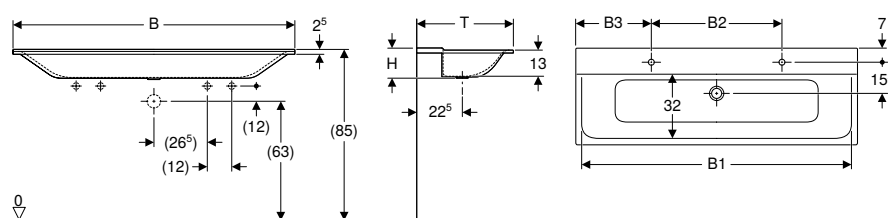

Washbasins made of solid surface material

Geberit Xeno² vanity basin

Geberit Xeno²

Application purposes

- For mounting on washbasin cabinets

Technical data

Product material	Varicor

Characteristics

- Two washbasin areas
- Slim rim
- Antibacterial
- Shockproof
- Scratchproof
- Easy cleaning
- Seamless surface repair

Art. no.	Colour / surface	Tap hole	Overflow	B1 [cm]	B2 [cm]	B3 [cm]	Cabinet width [cm]	H [cm]	T [cm]
B / width: 140 cm									
500.277.00.1	white / matt	left and right	without	135	65	37.5	139.5	15	48
500.276.00.1	white / matt	without	without	135			139.5	15	48
B / width: 160 cm									
500.279.00.1	white / matt	left and right	without	155	70	45	159.5	15	48
500.278.00.1	white / matt	without	without	155			159.5	15	48

Can be combined with

- Geberit Xeno² cabinet for washbasin made of solid surface material, with two drawers → p. 541

Accessories

- Accessory overview – Geberit Xeno² washbasins → p. 527