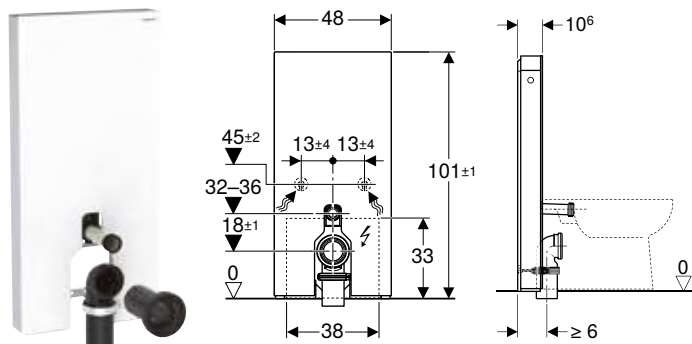

Geberit Monolith Plus sanitary module for floor-standing WC, 101 cm, front cladding made of glass

click & scan

Application purposes

- For floor inlets
- For renovations, conversions and new buildings
- For wall inlets with an inlet height of 18 cm
- For floor-standing WCs with water inlet height 32–36 cm above floor in accordance with DIN EN 33
- For replacing low-level exposed cisterns
- For replacing floor-standing WCs with close-coupled exposed cistern
- For connecting Geberit AquaClean Tuma WC complete solution, floor-standing WC
- For connecting Geberit AquaClean WC enhancement solutions, with accessories
- For mounting on finished floors
- For installation in front of drywalls or solid walls

Technical data

Degree of protection	IPX4
Nominal voltage	100–240 V AC
Mains frequency	50–60 Hz
Operating voltage	12 V DC
Power consumption in standby mode max.	0.5 W
Flow pressure	0.1–10 bar
Flush volume, factory setting	6 l / 3 l
Flush volume large, adjustment range	4–6 l
Small flush volume	3 l
Light colour	2200–4000 K

Characteristics

- Dual flush
- Soft-touch buttons for flush actuation
- Settings can only be changed with the Geberit Home App
- Odour extraction with ceramic honey comb filter can be activated
- Odour extraction unit with run-on function
- Adjustable interval flush
- With ComfortLight
- Lighting mood infinitely adjustable from orientation light to day-light
- Light colour continuously adjustable from warm white to cool white
- DALI-compatible control
- Operation with extra-low voltage, no mains voltage in cistern
- Water supply connection on the bottom
- Water supply connection on the left/right possible with accessories
- Compensation of dimensional tolerances possible
- Cistern, fully insulated against condensation
- Side cladding made of aluminium brushed
- Self-supporting

Scope of delivery

- Water supply connection set with 2 angle stop valves, 1/2"
- Flush bend extension 160 mm
- Sleeve made of EPDM, ø 44 / 55 mm
- Straight connector made of PE-HD, ø 90 mm
- Adapter socket made of PE-HD, ø 90 / 110 mm
- Connection bend 90° made of PE-HD, ø 90 / 110 mm
- Female socket for mains connection
- Power supply unit
- Base cover
- Fastening material for drywall
- Fastening material

Art. no.	Colour / surface	B [cm]	H [cm]	T [cm]	Protection class	Power consumption [W]
131.201.JK.7	Front: lava / glass Side cladding: black / brushed aluminium	48	101	10.6	I	15
131.201.JL.7	Front: sand grey / glass Side cladding: brushed aluminium	48	101	10.6	I	15
131.201.SI.7	Front: white / glass Side cladding: brushed aluminium	48	101	10.6	I	15
131.201.SJ.7	Front: black / glass Side cladding: black / brushed aluminium	48	101	10.6	I	15
131.201.CD.7	N Front: black / Glass satinised Side cladding: black / brushed aluminium	48	101	10.6	I	15
131.201.TD.7	N Front: white / Glass satinised Side cladding: brushed aluminium	48	101	10.6	I	15

N: New, available as of April 2026

Accessories