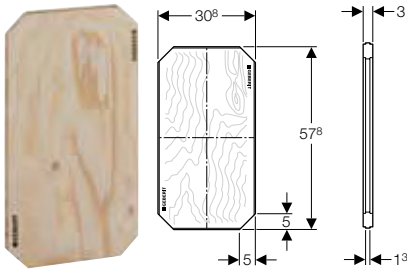

Elements for loads

Geberit GIS mounting plate, universal, 31 x 58 cm

click & scan

Application purposes

- For installation in Geberit GIS support systems for prewalls, partition walls or freestanding walls
- Suitable for barrier-free construction
- For fastening support handles
- For fastening urinal divisions, shower partition walls and wall cabinets
- For fastening medium and heavy panel loads in accordance with DIN 18183-1

Characteristics

- Mounting plate made of veneered wood, waterproof bonded
- Building material class B2 in accordance with DIN 4102-1, resp. class D-s2, d0 in accordance with EN 13501-3
- Formaldehyde release class A in accordance with EN 1084, resp. Class E 1 according to EN 13936
- Can be divided into two smaller mounting plates
- Can be mounted vertically and horizontally
- Circumferential cutout suitable for Geberit GIS profile

Art. no.	B [cm]	H [cm]	T [cm]
461.035.00.1	30.8	57.8	3