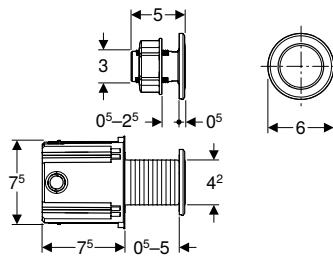

Technical data

Battery type	LR20
Degree of protection	IP45
Operating voltage	3 V DC
Power consumption in standby mode	0.15 W
Radio frequency	868.4 MHz
Radio frequency distance	10 m
Interval flush time, factory setting	5 s
Product material	Plastic

Scope of delivery

- Mounting frame with battery compartment, premounted
- Protection plate
- Support block with servomotor and lifting device, premounted
- Electrical control
- Connection cable, length 2 m, prefabricated
- 2 alkaline manganese batteries LR20, each 1.5 V

Art. no.	Power consumption [W]
115.885.00.6	≤ 4

To order additionally

- Actuator plate or cover plate
- Push-button

Accessories

- Geberit installation set for WC flush control with mechanical flush actuation, push-button → p. 251

Geberit electronic WC flush control, battery operation, for Sigma concealed cistern 12 cm, with Type 10 IR button, round

click & scan

Application purposes

- For manual remote flush actuation of Sigma concealed cisterns 12 cm using a touchless IR button
- For releasing a dual flush
- For installation in solid and drywall constructions with flush-mounting box
- For installation in bathroom furniture with counternut
- Suitable for barrier-free construction
- For Sigma concealed cisterns 12 cm
- Not suitable for use with Geberit inserts for in-cistern block

Characteristics

- Touchless flush actuation for single or dual flush by moving hand toward sensor
- Single or dual flush can be triggered via actuator plate
- Can be combined with Sigma01 to Sigma50 actuator plates or Geberit cover plates
- Batteries in closed battery compartment in the flushing cistern
- Interval flush preset
- Adjustable interval flush
- Device settings and operation with mobile device via integrated Bluetooth® interface
- Compatible with Geberit Control App
- Wirelessly connectable with Geberit Gateway via Bluetooth®
- Compatible with Geberit Connect

Scope of delivery

- Infrared button with 2 m connection cable
- Flush-mounting box
- Counternut
- Conduit pipe, length 1.7 m
- Mounting frame with battery compartment, premounted
- Protection plate
- Support block with servomotor and lifting device, premounted
- Electrical control
- 2 alkaline manganese batteries LR20, each 1.5 V

Technical data

Battery type	LR20
Degree of protection	IP45
Operating voltage	3 V DC
Power consumption in standby mode	0.15 W
Interval flush time, factory setting	3 s

Art. no.	Colour / surface	Product material	B [cm]	H [cm]	T [cm]	Power consumption [W]
115.937.14.6	black matt	Brass	6	6	0.5	≤ 4
115.937.SN.6	Design ring: polished Collar: brushed, easy-to-clean coated	Stainless steel	6	6	0.5	≤ 4

To order additionally

- Actuator plate or cover plate