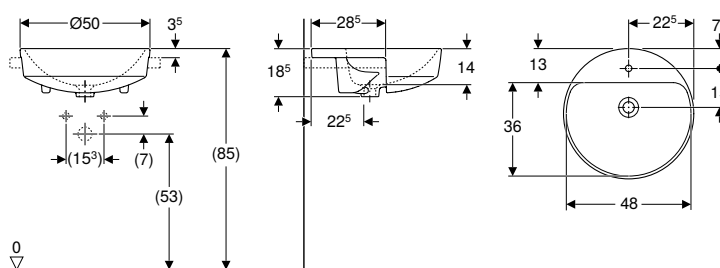

Geberit VariForm semirecessed washbasin, round

click & scan

Application purposes

- For mounting in washtops

Technical data

Product material	Vitreous china

Characteristics

- Round
- Easy to mount thanks to provided cutout template

Scope of delivery

- Fastening material
- Template

Art. no.	Colour / surface	D [cm]	Tap hole	Overflow	H [cm]	T [cm]

B / width: 50 cm

500.783.01.2	white	50	left and right	visible, symmetrical	18.5	50
500.782.01.2	white	50	centred	visible, symmetrical	18.5	50