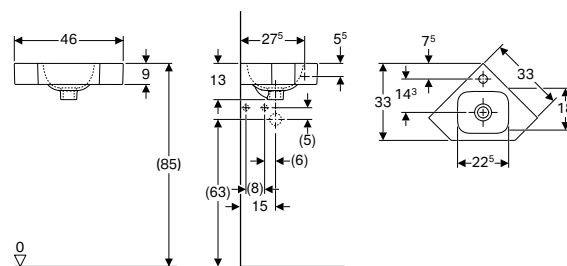

Corner handrinse basins

Geberit iCon corner handrinse basin

click & scan

Application purposes

- For corner installation

Technical data

Product material	Fine fireclay

Art. no.	Colour / surface	Tap hole	Overflow	H [cm]	T [cm]
B / width: 46 cm					
124729000	white	centred	without	13	33
124730000	white	without	without	13	33

Accessories

- Geberit dip tube trap for washbasin, horizontal outlet
- Geberit waste outlet with free outlet and valve cover
- Geberit dip tube trap for washbasin, space-saving model, horizontal outlet
- Geberit waste outlet with free outlet, screen
- Geberit fastening material for handrinse basin → p. 1035