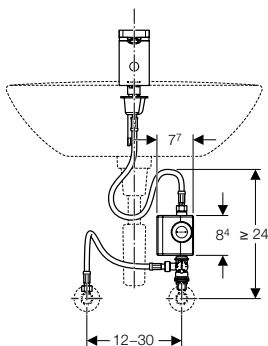

Geberit Type 186 washbasin tap, generator operation

click & scan

Application purposes

- For installation in washbasins or washtops
- For connecting cold and hot water (only for model with mixer)
- For connecting cold or mixed water (only for model without mixer)
- Suitable for use with stainless steel sinks
- For a flow rate of > 3 l/min
- Model without mixer suitable for combination with continuous flow heater, see technical data sheet "Washbasin taps with continuous flow heaters"

Technical data

Battery type	Li-Ion (6.6 V)
Degree of protection	IP44
Operating voltage	6.6 V DC
Operating pressure	2–8 bar
Differentiated pressure CW/WW max.	1.5 bar
Water test pressure max.	16 bar
Test pressure air / inert gas max.	3 bar
Ambient temperature	1–40 °C
Water temperature short-term max.	90 °C
Flow rate at 300 kPa / 3 bar	6 l/min
Interval flush time, factory setting	3 s
Product material	Brass chrome-plated

Characteristics

- Tap group I in accordance with DIN 4109
- Infrared user detection
- Vandal-resistant
- Temperature presetting via below-desk mixer (only for models with mixer)
- Not possible to set just hot water or just cold water (only for model with mixer)
- Functions can be set and queried with the Geberit Service Handy
- Device settings and operation with mobile device via integrated Bluetooth® interface
- Compatible with Geberit Control App
- Wirelessly connectable with Geberit Gateway via Bluetooth®
- Compatible with Geberit Connect
- With integrated check valve
- When used at least 50 times per day on average for a duration of 4 s each, the washbasin tap works in a self-sustaining manner

Scope of delivery

- Generator unit
- Reinforced braided hose 3/8"
- Basket filter
- Adapter to angle stop valve G 3/8"
- Below-desk mixer (only for model with mixer)
- Tap aerator key
- Fastening material

Art. no.	Colour / surface	Mixer	H [cm]
116.336.21.1	chrome / glossy	without mixer	12
116.366.21.1	chrome / glossy	with below-desk mixer	12

Accessories

- Geberit tap aerator for Types 6x, 8x and 18x washbasin taps → p. 353