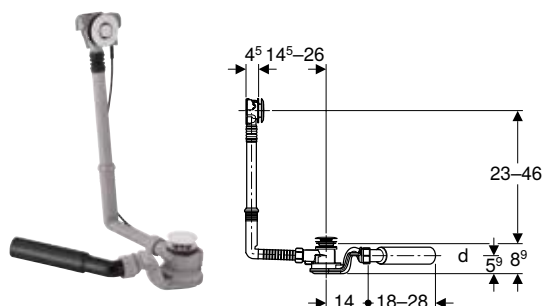

With push actuation PushControl

Geberit bathtub drain with push actuation PushControl, d52, length 26 cm, with ready-to-fit-set and connection bend

click & scan

Application purposes

- For bathtubs made of steel, plastic or cast iron
- For standard-size bathtubs
- For bathtubs with valve hole $\varnothing$ 52 mm

Technical data

Overflow discharge rate	0.65 l/s
Depth of water seal (mm)	50 mm

Characteristics

- Quality-monitored in accordance with EN 274-3
- Push actuation aligned with bathtub surface
- With overflow
- Double-sided seals on drain and overflow
- Overflow head with extendible mount can be fastened

Scope of delivery

- Waste outlet
- Trap
- Connection bend 45° made of PE-HD, $\varnothing$ 40 / 50 mm
- Ready-to-fit set
- Protection box
- Fastening material

Art. no.	Colour / surface	DN	d, $\varnothing$ [mm]	Discharge rate [l/s]
150.755.21.6	chrome / Glossy	40	40 / 50	1