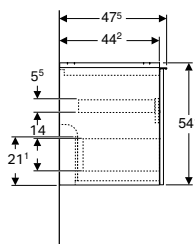

Mix & Match

Geberit Acanto cabinet for double washbasin, with two drawers and two internal drawers

Technical data

Product material	High-compressed three-layer chipboard
Drawer load max.	20 kg

Scope of delivery

- Cabinet for double washbasin
- Fastening material

Characteristics

- FSC™ C134279 certified
- Wall-hung
- With two drawers
- With two internal drawers
- Opening with handle
- Exchangeable handle
- Drawer with soft closing
- Drawer without trap cutout
- Moisture-resistant
- Delivered preassembled

Art. no.	Colour / surface	Mix & Match	B [cm]	H [cm]	T [cm]
Washbasin width: 120 cm					
503.007.01.1	Body, Front: white / high-gloss coated Handle: white / matt powder-coated	Yes	118.4	54.1	47.5
503.007.01.2	Body: white / high-gloss coated Front: white / glossy glass Handle: white / matt powder-coated	Yes	118.4	54.1	47.5
503.007.01.3 *	Body, Front: white / matt coated Handle: white / matt powder-coated	Yes	118.4	54.1	47.5
503.007.JH.1	Body, Front: oak / wood-textured melamine Handle: lava / matt powder-coated	Yes	118.4	54.1	47.5
503.007.JK.1	Body, Front: lava / matt coated Handle: lava / matt powder-coated	Yes	118.4	54.1	47.5
503.007.JK.2	Body: lava / matt coated Front: lava / glossy glass Handle: lava / matt powder-coated	Yes	118.4	54.1	47.5
503.007.JR.1 *	Body, Front: hickory / wood-textured melamine Handle: lava / matt powder-coated	Yes	118.4	54.1	47.5

* Order-based production

Can be combined with

- Geberit Acanto low cabinet with one drawer and one internal drawer → p. 569
- Geberit iCon Light double washbasin → p. 603
- Geberit Acanto double washbasin → p. 556
- Geberit iCon double washbasin → p. 602

Accessories

- Accessory overview – Geberit Acanto bathroom furniture → p. 559

- A Geberit washbasin connector, space-saving model is required for the installation of the base cabinet. See assortment overview washbasin series or online catalogue, washbasin accessories
- Mix & Match: Articles of the same width can be freely combined in the Geberit ONE, Acanto and iCon series