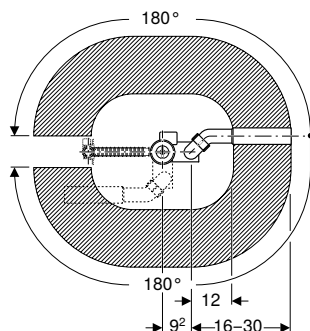

Technical data

Sound class	1
Inlet capacity at 300 kPa / 3 bar	0.35 l/s
Overflow discharge rate	0.6 l/s
Depth of water seal (mm)	50 mm

Scope of delivery

- Overflow head with inlet
- Waste outlet
- Trap
- Elbow tap connector 90° with MasterFix, 1/2", radial-sealing
- Connection bend made of PE-HD, ø 40 / 50 mm
- Protection box
- Fastening material

Art. no.	DN	d, ø [mm]	Discharge rate [l/s]
150.700.00.6	40	40 / 50	0.85

To order additionally

- Ready-to-fit set

Accessories

- Geberit Split ready-to-fit set, d52, for bathtub drain with turn handle and inlet → p. 429

Geberit bathtub drain with turn handle and inlet, d52, length 26cm, with ready-to-fit-set

Application purposes

- For bathtubs with valve hole ø 52 mm
- For bathtubs made of steel, plastic or cast iron
- For standard-size bathtubs

Technical data

Sound class	1
Inlet capacity at 300 kPa / 3 bar	0.35 l/s
Overflow discharge rate	0.6 l/s
Depth of water seal (mm)	50 mm

Characteristics

- With overflow and inlet
- Quality-monitored in accordance with EN 274-3
- Inlet jet can be aligned
- Double-sided seals on drain and overflow
- Overflow head with extendible mount can be fastened

Scope of delivery

- Ready-to-fit set
- Overflow head with inlet
- Waste outlet
- Trap
- Elbow tap connector 90° with MasterFix, 1/2", radial-sealing
- Connection bend made of PE-HD, ø 40 / 50 mm
- Protection box
- Fastening material

Art. no.	Colour / surface	DN	d, ø [mm]	Discharge rate [l/s]
150.710.21.6	chrome / Glossy	40	40 / 50	0.85