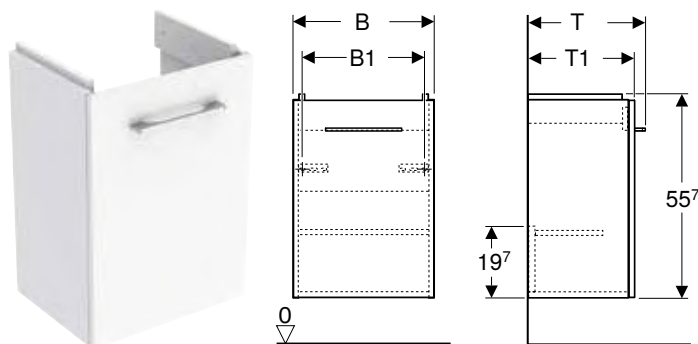

Washbasin cabinets

Geberit Selnova Square cabinet for handrinse basin, with one door

click & scan

Technical data

Product material	High-compressed three-layer chipboard

Scope of delivery

- Cabinet for handrinse basin
- Fastening material
- Handle

Characteristics

- FSC™ C134279 certified
- Wall-hung
- With one door
- Opening with handle
- Door with soft closing
- With one fixed shelf
- Hinge side left or right
- Moisture-resistant
- Delivered preassembled

Art. no.	Colour / surface	B [cm]	B1 [cm]	B2 [cm]	H [cm]	T [cm]	T1 [cm]	T2 [cm]
Washbasin width: 36 cm								
502.730.00.1	PO white / high-gloss coated	32.3	25.9	29.1	55.7	25.3	22.4	18.9
Washbasin width: 45 cm								
502.734.00.1	PO white / high-gloss coated	38.6	32.2	35.4	55.7	32.1	29.2	25.7
Washbasin width: 50 cm								
502.738.00.1	PO white / high-gloss coated	44	37.6	40.8	55.7	38.2	35.3	31.8

PO: Phase out as of January 2026

Can be combined with

- Geberit Selnova Square handrinse basin → p. 700
- Geberit Selnova Square handrinse basin with asymmetrical overflow → p. 700
- Geberit Selnova Square medium cabinet with one door → p. 711
- Geberit Selnova Square low cabinet with one door → p. 710

Accessories

- Accessory overview – Geberit Selnova Square bathroom furniture → p. 707