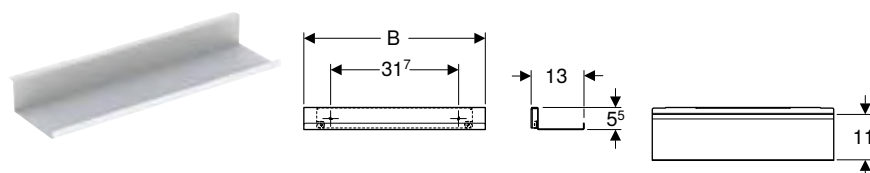

Additional furniture

Geberit wall shelf

click & scan

Technical data

Product material	Steel

Scope of delivery

- Wall shelf
- Fastening material

Characteristics

- Wall-hung
- Hidden fastening

Art. no.	Colour / surface	H [cm]	T [cm]
B / width: 45 cm			
502.326.01.3	white / matt powder-coated	5.5	13
502.326.JK.1	lava / matt powder-coated	5.5	13
502.326.JL.1	sand grey / matt powder-coated	5.5	13
B / width: 67.5 cm			
502.327.01.3	white / matt powder-coated	5.5	13
502.327.JK.1	lava / matt powder-coated	5.5	13
502.327.JL.1	sand grey / matt powder-coated	5.5	13