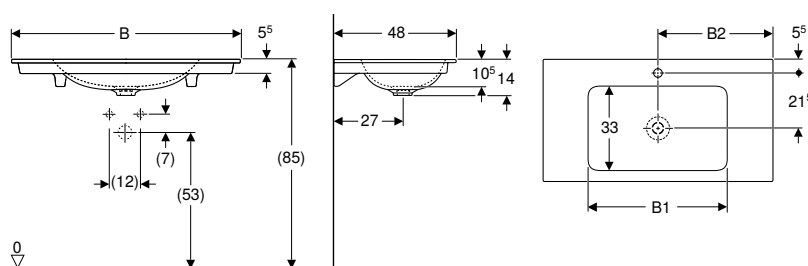

Geberit Aniara vanity basin

click & scan

Application purposes

- For mounting on washbasin cabinets

Technical data

Product material	Fine fireclay

Characteristics

- Vertical outlet
- Slim rim

Scope of delivery

- Vanity basin

Art. no.	Colour / surface	Tap hole	Overflow	B [cm]	B1 [cm]	B2 [cm]	Cabinet width [cm]	H [cm]	T [cm]	Shelf space
505.110.01.1	white	centred	without	60	50.5	30	60	14	48	on both sides
505.111.01.1	white	without	without	60	50.5	30	60	14	48	on both sides
505.110.01.2	white	centred	without	75	55	37.5	75	14	48	on both sides
505.111.01.2	white	without	without	75	55	37.5	75	14	48	on both sides
505.110.01.3	white	centred	without	90	55	45	90	14	48	on both sides
505.111.01.3	white	without	without	90	55	45	90	14	48	on both sides
505.110.01.5	white	centred	without	119	60	59.5	120	14	48	on both sides
505.111.01.5	white	without	without	119	60	59.5	120	14	48	on both sides

Available as of April 2026

To order additionally

- Geberit washbasin connector and trap, space-saving model

Can be combined with

- Geberit Aniara cabinet for washbasin, with two drawers → p. 657

Accessories

- Geberit dip tube trap for washbasin, space-saving model, horizontal outlet