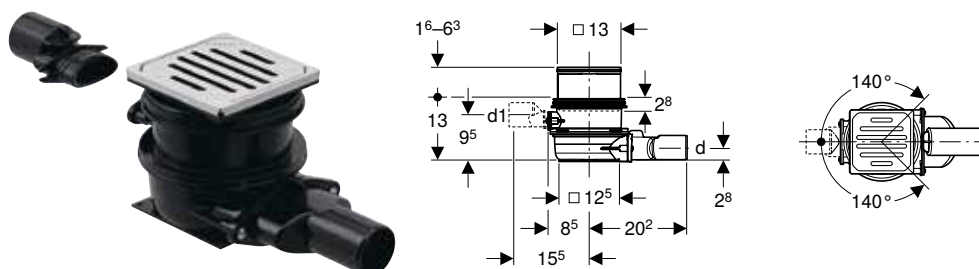

Floor drains 13 x 13 cm

Geberit Varino floor drain, horizontal, d50

click & scan

Application purposes

- For connecting sanitary appliances
- For use inside buildings
- For use as floor drain with horizontal outlet

Technical data

Inlet capacity	0.6 l/s
Discharge rate at 20 mm head of water	1 l/s
Discharge rate at 10 mm head of water	0.7 l/s
Depth of water seal (mm)	50 mm
Product material	PE

Characteristics

- Quality-monitored in accordance with EN 1253-3
- Inlet rotatable by 280°
- Inlet closed
- Inlet for connecting one sanitary appliance
- Height-adjustable with extension piece
- Trap insert can be removed without tools
- Shockproof
- Resistant to chemicals
- Load-bearing capacity, class K 3 (3 kN)

Scope of delivery

- Inlet connection piece made of PE-HD, $\varnothing$ 50 mm
- Outlet made of PE-HD, $\varnothing$ 50 mm
- Stainless steel grating
- Trap insert
- Protection box

Art. no.

d, $\varnothing$
[mm]

Discharge rate
[l/s]

d1, $\varnothing$
[mm]

L
[cm]

H
[cm]

388.023.00.1

50

0.7

50

28.7

14.6–19.3

Accessories

- Geberit lockable grating for floor drains 13 x 13 cm → p. 446
- Geberit extension piece for floor drains 13 x 13 cm → p. 445
- Geberit flange for floor drains 13 x 13 cm → p. 445
- Geberit pressing flange attachment for floor drains 13 x 13 cm → p. 445
- Geberit hair trap for Varino floor drain 13 x 13 cm and Varino floor drain 13 x 13 cm → p. 444
- Geberit insert with odour trap, for floor drain 13 x 13 cm → p. 446
- Geberit pressure test plug for Varino floor drain 13 x 13 cm → p. 446
- Geberit installation frame for floor drains → p. 444
- Geberit slotted grating for Varino floor drain 13 x 13 cm, drivable → p. 446