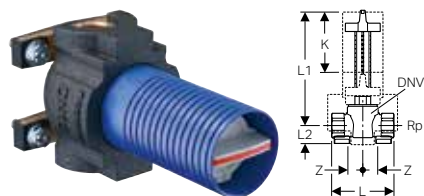

- Hexalobular socket TX 40

Scope of delivery

- Bolt
- Dowel

Art. no.	SW [mm]
111.089.00.1	13

For supply systems

Geberit concealed ball valve with fastening

click & scan

Application purposes