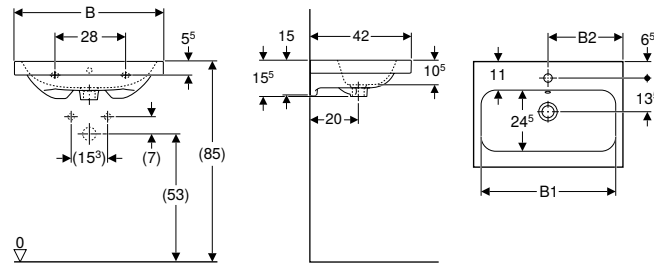

Geberit iCon Light washbasin, small projection

Technical data

Product material	Fine fireclay

Characteristics

- Can be installed with a washbasin cabinet
- Small projection

Art. no.	Colour / surface	Tap hole	Overflow	B1 [cm]	B2 [cm]	Cabinet width [cm]	H [cm]	T [cm]
B / width: 60 cm								
501.841.00.1	white	centred	visible, symmetrical	54	30	60	15.5	42
501.841.00.3 *	white	without	visible, symmetrical	54	30	60	15.5	42
501.841.00.5 *	white	centred	without	54	30	60	15.5	42
501.841.00.7 *	white	without	without	54	30	60	15.5	42
B / width: 75 cm								
501.842.00.1	white	centred	visible, symmetrical	69	37.5	75	15.5	42
501.842.00.3 *	white	without	visible, symmetrical	69	37.5	75	15.5	42
501.842.00.5 *	white	centred	without	69	37.5	75	15.5	42
501.842.00.7 *	white	without	without	69	37.5	75	15.5	42

* Order-based production

Can be combined with

- Geberit iCon cabinet for washbasin, with two drawers, small projection → p. 618

Accessories

- Geberit dip tube trap for washbasin, horizontal outlet
- Geberit washbasin drain, space-saving model, slim design, with external waste plug with push actuation
- Geberit washbasin drain, space-saving model, slim design, with external waste plug and lever actuation
- Geberit washbasin drain, space-saving model, slim design, with free outlet and valve cover
- Geberit fastening material for washbasin → p. 1035

- A Geberit washbasin connector, space-saving model is required for the installation of the washbasin with base cabinet. See 'Assortment overview – Geberit iCon washbasin connectors space-saving model' or online catalogue, washbasin accessories