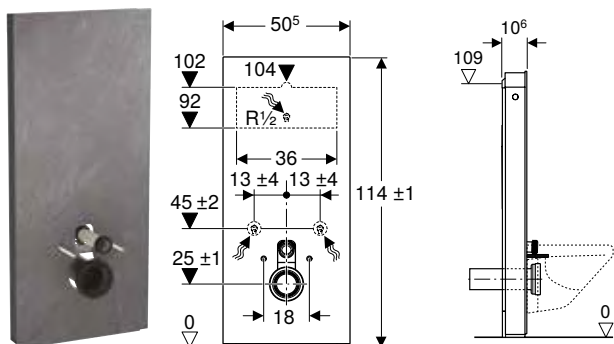

Geberit Monolith sanitary module for wall-hung WC, 114 cm, front panel made of stoneware

click & scan

Application purposes

- For renovations, conversions and new buildings
- For wall inlets with inlet height > 23 cm
- For replacing low-level exposed cisterns
- For replacing half-high level exposed cisterns
- For replacing wall-hung WCs with close-coupled exposed cistern
- For replacing wall-hung WCs with pressure flushing valve
- For replacing wall-hung WCs with concealed cistern with maximum service opening height < 109 cm
- For Geberit AquaClean WC complete solutions
- For connecting Geberit AquaClean WC enhancement solutions, with accessories
- For mounting on finished floors
- For installation in front of drywalls or solid walls
- For compensating the offset between WC connections and wall drains using a stepped straight connector for wall-hung WCs

Technical data

Flow pressure	0.1–10 bar
Flush volume, factory setting	6 l / 3 l
Flush volume large, adjustment range	4.5 l / 6 l
Small flush volume	3 l
Flow rate at 300 kPa / 3 bar	9.6 l/min

Characteristics

- Dual flush
- Compensation of dimensional tolerances possible
- Height-adjustable up to 7 cm
- Fastening height WC ceramic appliance 35 ± 1 cm
- Cistern, fully insulated against condensation
- Side cladding made of aluminium brushed
- Self-supporting
- Adjustable flush volume
- Water supply connection on the rear centre
- Water supply connection on the left/right possible with accessories
- Water supply connection on the bottom

Scope of delivery

- Water supply connection set with 2 angle stop valves, 1/2"
- Flush bend extension 160 mm
- Sleeve made of EPDM, $\varnothing 44 / 55$ mm
- Straight connector made of PE-HD, $\varnothing 90$ mm
- Adapter socket made of PE-HD, $\varnothing 90 / 110$ mm
- 2 threaded rods M12
- Base cover
- Support frame
- Fastening material for drywall
- Fastening material
- Fastening material for installation in front of concealed cisterns

Art. no.	Colour / surface	B [cm]	H [cm]	T [cm]
131.031.00.5	Front: slate look / stoneware Side cladding: black / brushed aluminium	50.5	114	10.6
131.031.JV.5	Front: concrete look / stoneware Side cladding: brushed aluminium	50.5	114	10.6

Accessories

- Geberit straight connector set for wall-hung WC, stepped by 3 cm → p. 920
- Geberit straight connector set for wall-hung WC, stepped by 7 cm → p. 921
- Lateral water supply connection set for Geberit Monolith sanitary module for WC → p. 920

- The colour and structure of natural products may vary