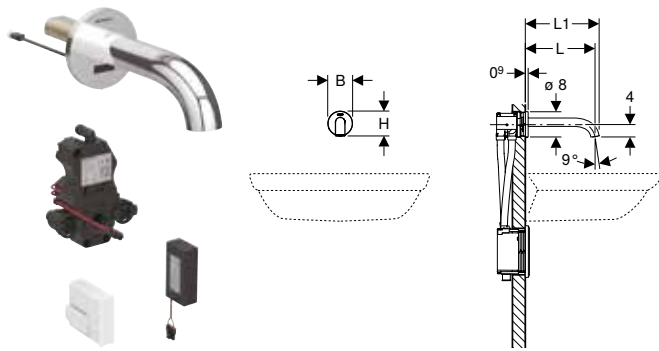

Taps

Washbasin taps
Wall-mounted, battery operation

Wall-mounted, battery operation

Geberit Piave washbasin tap, wall-mounted, battery operation, for concealed function box

click & scan

Application purposes

- For installation in Geberit elements for washbasins, wall-mounted tap with concealed function box
- For connecting cold and hot water (only for model with mixer or thermostatic mixer)
- For connecting cold or mixed water (only for model without mixer)
- Suitable for use with stainless steel sinks
- Model without mixer suitable for combination with continuous flow heater, see technical data sheet "Washbasin taps with continuous flow heaters"
- For panelling thickness 10–50 mm

Technical data

Battery type	Alkaline (1.5 V AA)
Degree of protection	IPX4
Operating voltage	3 V DC
Operating pressure	0.5–10 bar
Recommended operating pressure with thermostatic mixer	0.5–5 bar
Recommended operating pressure with thermostatic mixer	50–500 kPa
Differentiated pressure CW/WW max.	1.5 bar
Water test pressure max.	16 bar
Test pressure air / inert gas max.	3 bar
Ambient temperature	1–40 °C
Storage temperature	-20 – +70 °C
Water temperature, adjustment range with thermostatic mixer	20–42 °C
Water temperature short-term max.	90 °C
Flow rate at 300 kPa / 3 bar	5 l/min
Interval flush time, factory setting	5 s
Product material	Brass / plastic

Characteristics

- Tap group I in accordance with DIN 4109
- Infrared user detection
- Vandal-resistant
- Temperature presetting via mixer (only for models with mixer or thermostatic mixer)
- Not possible to set just hot water or just cold water (only for model with mixer or thermostatic mixer)
- Thermostat according to EN 1111 (only for model with thermostatic mixer)
- Scald protection by limiting the water temperature to 42 °C (only for models with thermostatic mixer)
- Thermal disinfection according to DVGW W 551 possible
- Warning when the battery is low
- Functions can be set and queried with the Geberit Service Handy
- Device settings and operation with mobile device via integrated Bluetooth® interface
- Compatible with Geberit Control App
- Wired networkable with Geberit gateway via GEBUS converter
- Wirelessly connectable with Geberit Gateway via Bluetooth®
- Compatible with Geberit Connect
- With integrated check valve
- Functional unit with built-in basket filters
- Components in contact with drinking water lead-free

Scope of delivery

- Washbasin tap
- IR sensor with connection cable
- Control electronics
- Functional unit
- Battery compartment
- 2 alkaline manganese batteries type AA 1.5 V
- Tap aerator key
- Fastening material