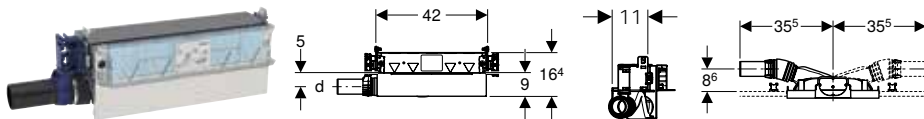

To order additionally

- Ready-to-fit set

Accessories

- Geberit ready-to-fit set for CleanWall wall drain, cover made of plastic → p. 413
- Geberit ready-to-fit set for CleanWall wall drain, cover made of brushed stainless steel → p. 413
- Geberit ready-to-fit set for CleanWall wall drain, cover made of stainless steel, screwable → p. 413
- Geberit ready-to-fit set for CleanWall wall drain, tile-bearing, frameless → p. 414
- Geberit ready-to-fit set for CleanWall wall drain, tile-bearing, multi-piece → p. 414
- Geberit CleanWall collector profile for wall drain for shower → p. 414

- Natural stone tiles in the shower area may discolour

Geberit GIS element for shower, with CleanWall wall drain, for screed height at inlet 90–200 mm

Application purposes

- For installation in Geberit GIS support systems for prewalls, partition walls or freestanding walls
- For drainage of floor-even showers
- For composite seals
- For screed height ≥ 90 mm at inlet

Technical data

Depth of water seal (mm)	50 mm

Characteristics

- Quality-monitored in accordance with EN 1253-3
- Infinitely variable height adjustment in Geberit GIS structure
- Adjustable inlet height of trap
- Panelling thickness 10–40 mm
- Suitable for tile structures on floor 2–26 mm
- Adjustable sealing level for tension-free sealing connection
- Suitable for tile structures on wall 2–35 mm
- Lateral drainage connection
- Premounted sealing fleece
- Sealing fleece, 10 cm circumferential, for connecting sealing systems

Scope of delivery

- Straight connector made of PE-HD, $\varnothing$ 50 mm
- Protection box cover with integrated outlet sheet
- Fastening material

Art. no.	DN	d, $\varnothing$ [mm]	Discharge rate [l/s]	B [cm]	H [cm]	T [cm]
461.734.00.1	50	50	0.8	42	16.4	11

To order additionally

- Ready-to-fit set

Accessories

- Geberit ready-to-fit set for CleanWall wall drain, cover made of brushed stainless steel → p. 413
- Geberit ready-to-fit set for CleanWall wall drain, cover made of stainless steel, screwable → p. 413
- Geberit ready-to-fit set for CleanWall wall drain, cover made of plastic → p. 413
- Geberit ready-to-fit set for CleanWall wall drain, tile-bearing, frameless → p. 414
- Geberit ready-to-fit set for CleanWall wall drain, tile-bearing, multi-piece → p. 414
- Geberit CleanWall collector profile for wall drain for shower → p. 414

- Natural stone tiles in the shower area may discolour