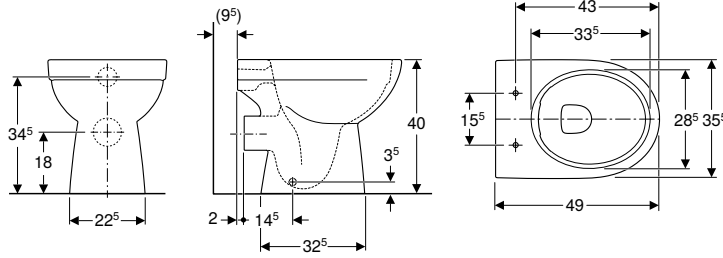

Geberit Selnova floor-standing WC, washdown, horizontal outlet, semi-shrouded, Rimfree

click & scan

Application purposes

- For exposed and concealed cisterns
- For pressure flushing valves

Technical data

Product material	Vitreous china

Characteristics

- Floor-standing
- Washdown WC
- Rimless WC ceramic appliance featuring Rimfree flush technology
- Flushes with 4.5 l
- Type 1, full flush volume 6 / 5 l, in accordance with EN 997
- Horizontal outlet
- Semi-shrouded

Scope of delivery

- WC ceramic appliance
- Fastening material

Art. no.	Colour / surface	B [cm]	H [cm]	T [cm]
500.480.01.1	P white	35.5	40	49

P: Phase out

To order additionally

- WC seat

Can be combined with

- Geberit Selnova WC seat, fastening from below → p. 752
- Geberit Selnova WC seat, fastening from above → p. 752
- Geberit Selnova WC seat with hinges made of plastic, fastening from below → p. 751