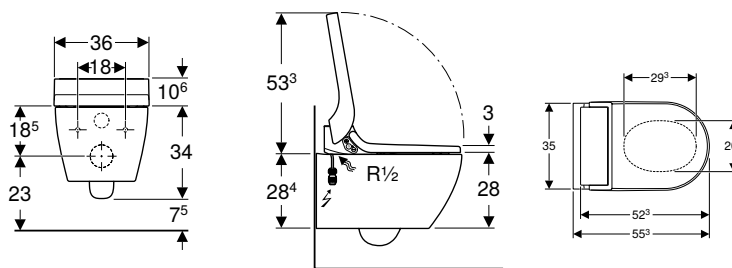

Geberit AquaClean Tuma Comfort WC complete solution, wall-hung WC

Application purposes

- For convenient and odourless toilet use
- For gently cleaning the anal and vaginal areas with water

Technical data

Degree of protection	IPX4
Nominal voltage	230 V AC
Mains frequency	50 Hz
Power consumption in standby mode max.	0.5 W
Flow pressure	0.5–10 bar
Operating temperature	5–40 °C
Water temperature, adjustment range	34–40 °C
Water temperature, factory setting	37 °C
Spray time	50 s
WC seat load max.	150 kg

Scope of delivery

- Water supply connection set for Sigma and Omega concealed cisterns 12 cm, installation height 112 cm
- Female socket for mains connection
- Sound insulation set
- Spray shield
- Compensation pad for WC seat / ceramic appliance
- Descaling agent, 125 ml
- Cleaning set
- Connection set for WC, ø 90 mm
- Remote control with wall-mounted case and battery CR2032
- Fastening material

Characteristics

- Water heating via continuous flow heater
- Anal shower with WhirlSpray shower technology
- Separate Lady shower nozzle in protected resting position
- Continuous flow heater can be deactivated
- Spray arm with nozzle can be extended for anal and vaginal area
- Spray intensity can be set to five different levels
- Spray arm can be set to five different positions
- Adjustable oscillating spray (automatic forward and reverse motion of the spray arm)
- Automatic pre- and postrinsing of the spray nozzle with fresh water
- Descaling programme
- Wall-hung
- Rimless WC ceramic appliance featuring Rimfree flush technology
- Easy fastening with Easy Fast Fixing (type EFF3)
- Horizontal outlet
- Washdown WC with special glaze KeraTect
- User detection
- Odour extraction with ceramic honey comb filter can be activated
- Odour extraction unit with run-on function
- Dryer can be activated
- WC seat ring with rapid heating function
- WC seat ring and WC lid with soft-closing mechanism
- WC lid with SoftOpening
- WC lid with quick release
- Functions and settings via remote control
- Three user profiles can be programmed
- Compatible with Geberit Home App
- Water supply connection on the left, hidden behind the WC ceramic
- Mains connection with flexible three-core sheathed cable, on the right side, hidden behind the WC ceramic
- Approval in accordance with (DIN) EN 1717 / (DIN) EN 13077
- Shower water temperature can be adjusted via Geberit Home App
- Dryer temperature can be adjusted via Geberit Home App
- Temperature of the WC seat heating can be adjusted via Geberit Home App