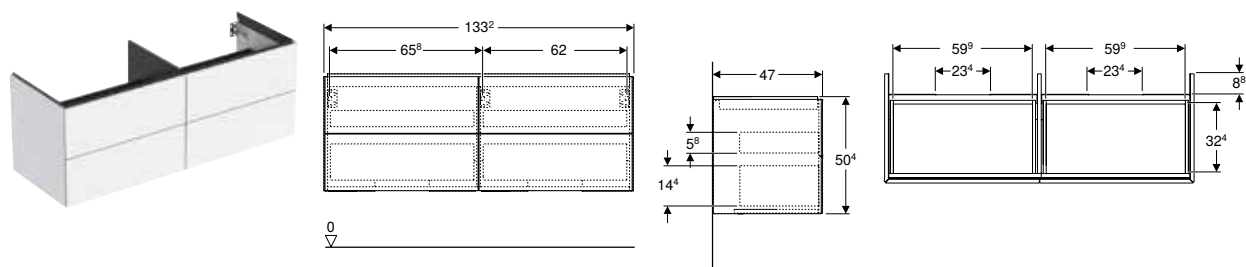

Geberit ONE cabinet for lay-on washbasin, with four drawers

Technical data

Product material	High-compressed three-layer chipboard
Drawer load max.	20 kg

Scope of delivery

- Cabinet for washbasin
- Fastening material

Characteristics

- FSC™ C134279 certified
- Wall-hung
- Fully usable storage space in upper drawer
- With four drawers
- Opening with push-to-open mechanism
- Drawer with soft closing
- Moisture-resistant
- Delivered preassembled

Art. no.	Colour / surface	Washbasin, width [cm]	H [cm]	T [cm]
B / width: 133.2 cm				
505.266.00.1	white / high-gloss coated	135	50.4	47
505.266.00.2 *	white / matt coated	135	50.4	47
505.266.00.3	lava / matt coated	135	50.4	47
505.266.00.4 *	sand grey / high-gloss coated	135	50.4	47
505.266.00.5	oak / wood-textured melamine	135	50.4	47
505.266.00.6 *	hickory / wood-textured melamine	135	50.4	47
505.266.00.7 *	greige / matt coated	135	50.4	47
505.266.00.8 *	black / matt coated	135	50.4	47

* Order-based production

Can be combined with

- Geberit ONE lay-on washbasin, bowl shape → p. 475
- Geberit ONE lay-on washbasin, rectangular, CleanDrain → p. 476
- Geberit ONE lay-on washbasin, rectangular → p. 477
- Geberit ONE lay-on washbasin, bowl shape, CleanDrain → p. 474
- Geberit ONE low cabinet with one drawer → p. 490
- Geberit ONE low cabinet with two drawers → p. 490
- Geberit ONE side element → p. 491

Accessories

- Accessory overview – Geberit ONE bathroom furniture → p. 481

- A Geberit washbasin connector, space-saving model is required for the installation of the base cabinet. See assortment overview washbasin series or online catalogue, washbasin accessories