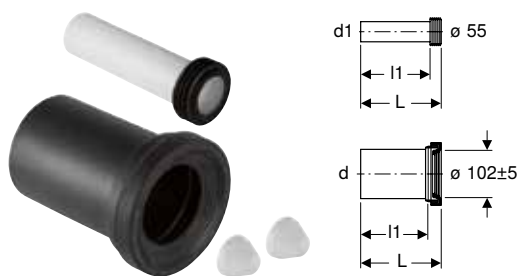

Connection sets

Geberit connection set for wall-hung WC, length 18.5 cm

click & scan

Application purposes

- For wall-hung WCs

Technical data

Product material	PE / PP

Scope of delivery

- Flush pipe with sleeve, made of PE-HD
- Straight connector with sleeve, made of PP
- 2 cover caps

Art. no.	Colour / surface	d, $\emptyset$ [mm]	d1, $\emptyset$ [mm]	AB [mm]	L [cm]	l1 [cm]
152.422.46.1	chrome / matt	110	45	97-107	18.5	16
152.426.46.1	chrome / matt	90	45	97-107	18.5	16