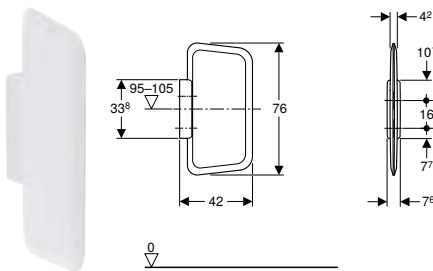

Urinal divisions

Urinal divisions made of plastic

Geberit urinal division, plastic

click & scan

Application purposes

- For mounting on solid walls or drywalls

Technical data

Product material	Plastic

Characteristics

- Hidden fastening

Scope of delivery

- Distance bolt
- Fastening material
- Wall-mounted holder

Art. no.	Colour / surface	L [cm]	B [cm]	H [cm]
115.202.11.1	white alpine	42	7.6	76