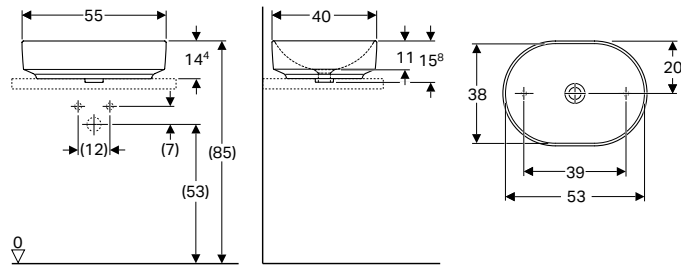

Geberit VariForm lay-on washbasin, elliptic

click & scan

Application purposes

- For mounting on washtops

Technical data

Product material	Fine fireclay

Characteristics

- Elliptic
- Easy to mount thanks to provided cutout template
- Can be installed with a washbasin cabinet

Scope of delivery

- Fastening material
- Template

Art. no.	Colour / surface	Tap hole	Overflow	H [cm]	T [cm]
B / width: 55 cm					
500.774.01.2	white	without	without	15.8	40

Accessories

- Geberit waste outlet with free outlet and valve cover
- Geberit waste outlet with free outlet, screen