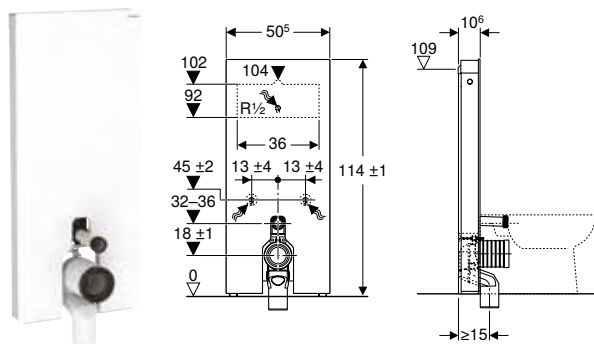

Geberit Monolith sanitary module for floor-standing WC, 114 cm, front cladding made of glass

click & scan

Application purposes

- For floor inlets
- For renovations, conversions and new buildings
- For wall inlets with an inlet height of 18 cm
- For replacing floor-standing WCs with concealed cistern with maximum service opening height < 109 cm
- For replacing low-level exposed cisterns
- For replacing half-high level exposed cisterns
- For replacing floor-standing WCs with close-coupled exposed cistern
- For connecting Geberit AquaClean Tuma WC complete solution, floor-standing WC
- For connecting Geberit AquaClean WC enhancement solutions, with accessories
- For replacing pressure flushing valves
- For mounting on finished floors
- For installation in front of drywalls or solid walls

Technical data

Flow pressure	0.1–10 bar
Flush volume, factory setting	6 l / 3 l
Flush volume large, adjustment range	4.5 l / 6 l
Small flush volume	3 l
Flow rate at 300 kPa / 3 bar	9.6 l/min

Characteristics

- Dual flush
- Compensation of dimensional tolerances possible
- Cistern, fully insulated against condensation
- Side cladding made of aluminium brushed
- Self-supporting
- Adjustable flush volume
- Water supply connection on the rear centre
- Water supply connection on the left/right possible with accessories
- Water supply connection on the bottom

Scope of delivery

- Water supply connection set with 2 angle stop valves, 1/2"
- Flush bend extension 160 mm
- Connection bend made of PP, ø 90 mm
- Sleeve made of EPDM, ø 44 / 55 mm
- Adapter socket made of PE-HD, ø 90 / 110 mm
- Fastening material
- Base cover
- Fastening material for drywall

Art. no.	Colour / surface	B [cm]	H [cm]	T [cm]
131.033.JK.5	Front: lava / glass Side cladding: black / brushed aluminium	50.5	114	10.6
131.033.JL.5	Front: sand grey / glass Side cladding: brushed aluminium	50.5	114	10.6
131.033.SI.5	Front: white / glass Side cladding: brushed aluminium	50.5	114	10.6
131.033.SJ.6	Front: black / glass Side cladding: black / brushed aluminium	50.5	114	10.6
131.033.CD.5	N Front: black / Glass satinised Side cladding: black / brushed aluminium	50.5	114	10.6
131.033.TD.5	N Front: white / Glass satinised Side cladding: brushed aluminium	50.5	114	10.6

N: New, available as of April 2026

Accessories

- Lateral water supply connection set for Geberit Monolith sanitary module for WC → p. 920