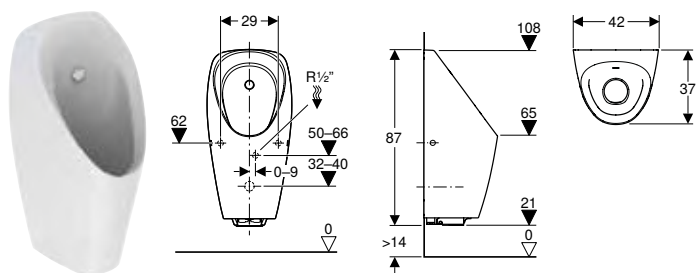

Geberit Tamina urinal with integrated control, generator operation

Application purposes

- For operating with automatic, water-saving flush
- For Geberit installation elements for urinals with or for integrated flush control
- For covering existing connections in renovations

Technical data

Degree of protection	IP45
Operating voltage	6.6 V DC
Power consumption in standby mode max.	0.1 W
Flow pressure	1–8 bar
Water test pressure max.	16 bar
Flush volume small, adjustment range	0.5 l
Flow rate at 100 kPa / 1 bar with flow limiter	0.18 l/s
Interval flush time, factory setting	5 s
Detection time, factory setting	7 s
Flush time, adjustment range	1–15 s
Flush time, factory setting	7 s
Product material	Vitreous china

Scope of delivery

- Urinal flush control with generator and solenoid valve
- Rechargeable battery
- Fastening material
- Urinal trap with suction function
- Drain strainer
- Drain assembly
- Inlet set
- Water pressure reducing valve

Art. no.	Colour / surface	B [cm]	H [cm]	T [cm]	Power consumption [W]	Inlet	Outlet	Target marking
116.144.00.1	white	42	87	37	≤ 0.5	rear	to the rear	no

Can be combined with

- Geberit Duofix element for urinal, 112–130 cm, universal, for exposed flushing valve
- Geberit GIS element for urinal, 114 cm, universal, for exposed flushing valve
- Geberit Kombifix element for urinal, 109–127 cm, universal, for exposed flushing valve

Accessories

- Geberit drain strainer for trap adapter d140 → p. 971

- For installing and removing the urinal flush control without removing the ceramic appliance, the urinal rim height must be at least 58 cm above finished floor

Characteristics

- IR user detection with leg detection
- Rimless
- Wall-hung
- Urinal flush control can be replaced from front, without removing ceramic appliance
- Spray head can be replaced from front, without removing ceramic appliance
- Trap can be replaced from top, without removing ceramic appliance
- Trap adapter can be height-adjusted without tools
- Drainage system can be cleaned without removing ceramic appliance
- Water-saving hybrid mode can be set
- Adjustable interval flush
- Preflush can be set
- Continuous flush readiness due to self-sustaining power supply from 30 flushes per day of around 7 s each
- Functions can be set and queried with the Geberit Service Handy
- Device settings and operation with mobile device via integrated Bluetooth® interface
- Compatible with Geberit Control App
- Wirelessly connectable with Geberit Gateway via Bluetooth®
- Compatible with Geberit Connect
- Flush volume can be reduced to 0.5 l per flush with flush time
- Flushing out of urinal ceramic with 0.5 l per flush guaranteed, while compliant with EN13407
- Tap group II in accordance with DIN 4109