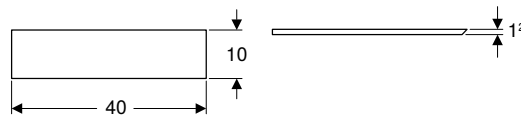

Geberit Bambini decorative cover, side, for play and washspace, lower basin

click & scan

Application purposes

- For Bambini play and washspaces

Technical data

Product material	Varicor

Characteristics

- Shockproof
- Scratchproof
- Easy cleaning
- Seamless surface repair

Scope of delivery

- Decorative cover

Art. no.	Colour / surface
431020016	white alpine / matt