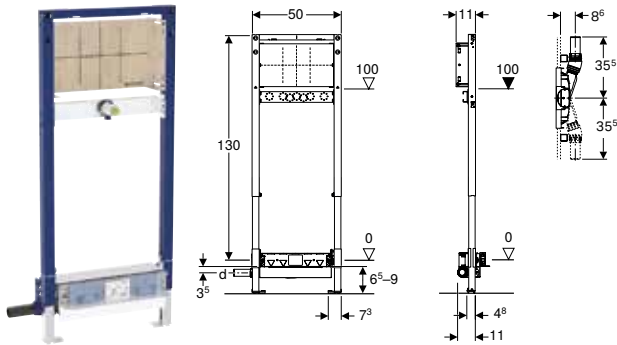

- Natural stone tiles in the shower area may discolour

Geberit Duofix element for shower, 130 cm, with CleanWall wall drain, wall-mounted tap, concealed, for screed height at inlet 65–90 mm

Application purposes