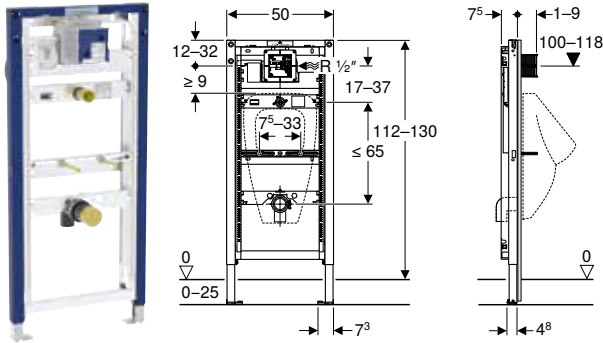

Geberit Duofix element for urinal, 112–130 cm, universal

click & scan

Application purposes

- For metal and wood frame walls
- For Geberit Duofix system walls
- For installation in part- or room-height prewalls
- For installation in room-height partition walls
- For floor constructions 0–25 cm

Technical data

Flow pressure	1–8 bar
Water test pressure max.	16 bar
Test pressure air / inert gas max.	3 bar
Flow rate at 100 kPa / 1 bar without flow limiter	0.3 l/s
Flow rate at 100 kPa / 1 bar with flow limiter	0.18 l/s

Scope of delivery

- Elbow tap connector R 1/2"
- Protection box with cover
- Connection pipe between inlet $\varnothing$ 32 mm and urinal, with seal to urinal
- Connection bend made of PE-HD, $\varnothing$ 63 / 50 mm
- Seal $\varnothing$ 57 / 50 mm
- Urinal trap $\varnothing$ 50 mm, with seal on urinal
- Fastening and protection material

Characteristics

- 2025 range
- Statically self-supporting frame, protected against corrosion with powder coating
- With pull-out plate for lateral fastening above the element on metal or wood profiles or on Geberit Duofix system studs
- Alternative fastening point for wall anchors
- Rotating foot plates, suitable for installation in U profiles UW 50 and UW 75
- Foot plates that can be mounted in Geberit Duofix system rail without tools, without additional components
- Galvanised non-slip leg supports protected against corrosion
- Water supply connection compatible with MasterFix and MeplaFix
- Elbow connector can be mounted without tools
- Premounted stop valve with throttle
- Flush hose can be bent
- Flush hose with guide to prevent standing water
- Fastening for inlet $\varnothing$ 32 mm, height-adjustable
- Fastening for connection bend, height-adjustable and sound-absorbing
- Urinal fasteners M8 width- and height-adjustable
- Crossbars with centring marks, adjustable without tools
- Can be refitted with accessories to fit urinals with spray head

Art. no.	B [cm]	H [cm]	T [cm]
111.616.00.2	50	112–130	7.5

Can be combined with