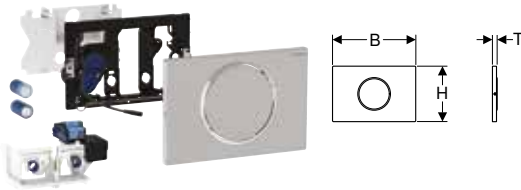

New

Geberit electronic WC flush control, battery operation, for Sigma concealed cistern 12 cm, with Sigma10 actuator plate, round, for pull-down rail, for Bluetooth® remote flush actuation

Application purposes

- For manual remote flush actuation of Sigma concealed cisterns 12 cm using pull-down rails with Bluetooth® remote control
- For manual remote flush actuation of Sigma concealed cisterns 12 cm using Geberit Bluetooth® remote control
- For actuating a single flush via the Sigma10 actuator plate
- For actuating a single or dual flush via the Bluetooth® remote control
- For solid and drywall construction
- Suitable for barrier-free construction
- For Sigma concealed cisterns 12 cm
- Not suitable for use with Geberit inserts for in-cistern block

Technical data

Battery type	LR20
Degree of protection	IP45
Operating voltage	3 V DC
Power consumption in standby mode	0.15 W
Radio frequency	2400 MHz
Radio frequency distance	10 m
Interval flush time, factory setting	5 s

Characteristics

- Flush actuation via pull-down rail, wireless, with Bluetooth® remote control
- Flush actuation via Geberit Bluetooth® remote control, wireless
- Dual flush can be actuated via Bluetooth® remote control
- Single flush can be triggered via actuator plate
- Batteries in closed battery compartment in the flushing cistern
- Interval flush preset
- Adjustable interval flush
- Device settings and operation with mobile device via integrated Bluetooth® interface
- Compatible with Geberit Control App
- Wirelessly connectable with Geberit Gateway via Bluetooth®
- Compatible with Geberit Connect
- Screwable actuator plate

Scope of delivery

- Sigma10 actuator plate
- Mounting frame
- Protection plate
- Actuator rod
- Support block with servomotor and lifting device, premounted
- Control electronics with Bluetooth® receiver
- 2 alkaline manganese batteries LR20, each 1.5 V
- Fastening material

Art. no.	Colour / surface	Product material	B	H	T	Power consumption [W]
			[cm]	[cm]	[cm]	
115.706.16.6	black / matt	Stainless steel	24.6	16.4	1.5	≤ 4
115.706.SN.6	brushed, easy-to-clean coated	Stainless steel	24.6	16.4	1.5	≤ 4

Available as of April 2026

To order additionally

- Geberit remote flush actuator for dual flush, Bluetooth® → p. 253

Accessories

- Geberit remote flush actuator for single flush, Bluetooth® → p. 252

- Exclusively compatible with Bluetooth® remote control according to the accessories and compatibility list in the online catalogue