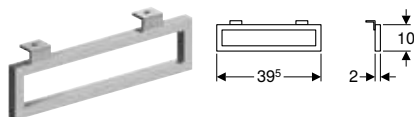

Geberit Preciosa II towel rail for handrinse basin

click & scan

Technical data

Product material	Brass

Scope of delivery

- Fastening material

Art. no.	Colour / surface	L [cm]	H [cm]	T [cm]	Fastening
500740000	PO chrome / glossy	39.5	10	2	front

PO: Phase out as of December 2026

Can be combined with

- Geberit Preciosa II handrinse basin → p. 1034