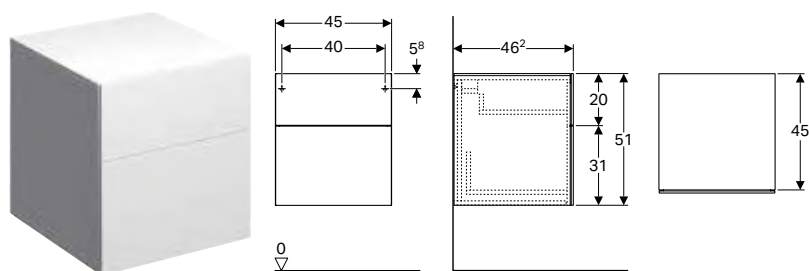

Geberit Xeno² low cabinet with two drawers

click & scan

Technical data

Product material	High-compressed three-layer chipboard
Drawer load max.	20 kg

Characteristics

- FSC™ C134279 certified
- Wall-hung
- With two drawers
- Opening with push-to-open mechanism
- Moisture-resistant
- Delivered preassembled

Scope of delivery

- Fastening material

Art. no.	Colour / surface	B [cm]	H [cm]	T [cm]
500.504.01.1	white / high-gloss coated	45	51	46.2
500.504.00.1 *	greige / matt coated	45	51	46.2
500.504.43.1	scultura grey / wood-textured melamine	45	51	46.2

* Order-based production

Accessories

- Accessory overview – Geberit Xeno² bathroom furniture → p. 533