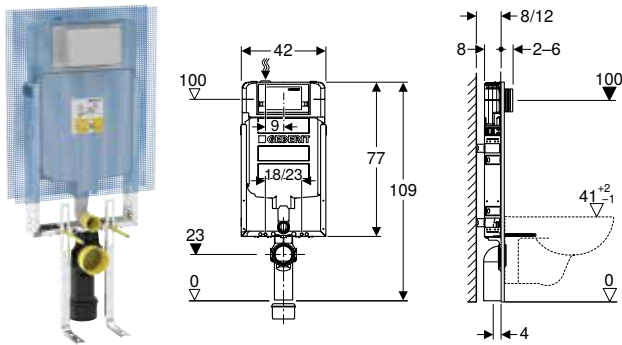

Art. no.	B [cm]	H [cm]	T [cm]
110.175.00.1	42	109	8

Accessories

- Accessory overview – Geberit Kombifix elements for WCs → p. 12

- Actuator plate has to be ordered separately

Geberit Kombifix element for wall-hung WC, 109 cm, with Alpha concealed cistern 8 cm, with leg supports