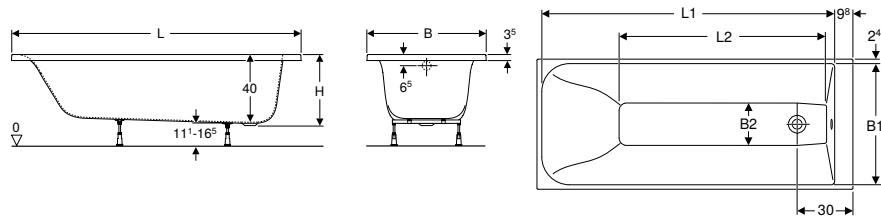

Bathtubs

Bathtubs made of sanitary acrylic
Rectangular bathtubs

Geberit Rekord rectangular bathtub, with feet

click & scan

Application purposes

- For private bathrooms and hotels
- For installation with bathtub feet or supports

Technical data

Product material	Sanitary acrylic

Characteristics

- Rectangular
- Outlet at foot
- Drain hole $\varnothing$ 52 mm
- Tap hole drilling according to EN 232 possible

Scope of delivery

- Bathtub
- Set of feet

Art. no.	Colour / surface	L [cm]	L1 [cm]	L2 [cm]	B [cm]	B1 [cm]	B2 [cm]	H [cm]	Total water capacity [l]	With overflow hole
554.106.01.1	P white / glossy	160	147.6	101.6	70	65.2	22.8	41.7	163	Yes
554.107.01.1	P white / glossy	170	157.6	111.6	70	65.2	22.8	41.7	176	Yes
554.108.01.1	P white / glossy	170	157.6	111.6	75	70.2	27.8	41.7	195	Yes

P: Phase out

Accessories

- Geberit bathtub drain with turn handle, d52, length 26 cm, with ready-to-fit-set