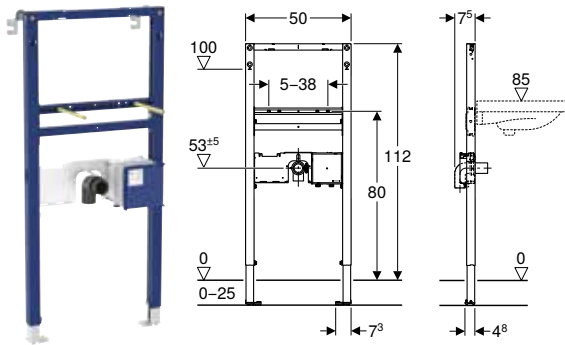

Geberit Duofix element for washbasin, 112 cm, electronic deck-mounted tap with concealed function box

click & scan

Application purposes

- For metal and wood frame walls
- For masonry walls
- For Geberit Duofix system walls
- For installation in part- or room-height prewalls
- For installation in room-height partition walls
- For floor constructions 0–25 cm
- For installation of washbasins
- For Piave and Brenta washbasin taps, deck-mounted, with concealed function box

Scope of delivery

- 2 wall anchors
- Connection bend made of PE-HD, $\varnothing$ 50 mm
- Seal $\varnothing$ 44 / 32 mm
- Protection box with cover, for concealed housing
- Fastening material

Characteristics

- 2025 range
- Statically self-supporting frame, protected against corrosion with powder coating
- With pull-out plate for lateral fastening above the element on metal or wood profiles or on Geberit Duofix system studs
- Alternative fastening point for wall anchors
- Rotating foot plates, suitable for installation in U profiles UW 50 and UW 75
- Foot plates that can be mounted in Geberit Duofix system rail without tools, without additional components
- Galvanised non-slip leg supports protected against corrosion
- Fastening distance for washbasin 5–38 cm
- Threaded rods adjustable in depth with 18 or 28 cm fastening distance
- Water supply connection compatible with MasterFix and MeplaFix
- Water supply connection on the bottom of concealed housing
- Fastening for connection bend, height-adjustable and sound-absorbing
- Concealed housing for Geberit washbasin tap, deck-mounted, for concealed function box, premounted
- Shut-off unit integrated in the concealed housing

Art. no.	B [cm]	H [cm]	T [cm]
111.553.00.2	50	112	7.5

Can be combined with

- Geberit Piave washbasin tap, deck-mounted, mains operation, for concealed function box → p. 323
- Geberit Brenta washbasin tap, deck-mounted, mains operation, for concealed function box → p. 325
- Geberit Piave washbasin tap, deck-mounted, battery operation, for concealed function box → p. 330
- Geberit Brenta washbasin tap, deck-mounted, battery operation, for concealed function box → p. 332
- Geberit Piave washbasin tap, deck-mounted, generator operation, for concealed function box → p. 337
- Geberit Brenta washbasin tap, deck-mounted, generator operation, for concealed function box → p. 339

Accessories

- Accessory overview – Geberit Duofix elements for washbasins → p. 55