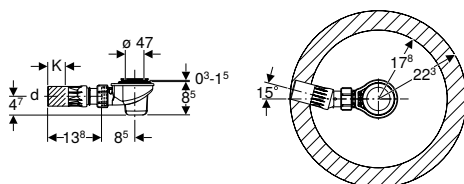

Drain assemblies for shower trays, d52

Assortment overview – Geberit shower drains

Geberit International Sales, version: October 2025

	With ready-to-fit set	Without ready-to-fit set			
	d90	d52	d62	d90	
Shower drain	150.551.21.1				
	150.552.21.1				
	150.583.21.1				
	150.592.21.1				
			150.680.00.1		
				150.685.00.1	
					150.550.00.1
				150.581.00.1	
				150.552.00.1	
Accessories					
Outlet cover		150.280.xx.1			
			150.285.xx.1		
				150.265.xx.1	
				150.266.xx.1	

Without drain covers

Geberit shower drain d52

click & scan

Application purposes

- For shower trays with valve hole $\varnothing$ 52 mm
- For shower trays without overflow
- For use as floor drain with horizontal outlet

Technical data

Depth of water seal (mm)	50 mm

Characteristics

- Quality-monitored in accordance with EN 274-3
- Dip tube can be dismantled

Scope of delivery

- Trap
- Straight connector made of PE-HD, $\varnothing$ 50 mm, with ball joint
- Fastening material

Art. no.	DN	d, $\varnothing$ [mm]	H [cm]	K [cm]
150.680.00.1	50	50	9	4.7

To order additionally

- Drain cover

Accessories

- Geberit drain cover d52, for shower drain → p. 419