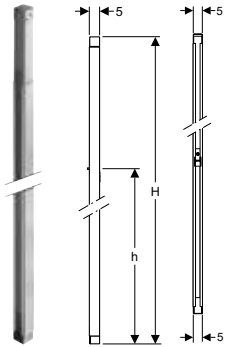

Geberit Duofix stud for drywall construction, room-height

click & scan

Application purposes

- For drywall construction
- For installation in room-height installation walls
- For fastening Geberit Duofix installation elements and crossbars
- For installation as intermediate stud or lateral connecting stud
- For installation in U-profiles UW 50

Scope of delivery

- Fixing bracket
- Fastening material

Characteristics

- Zinc-plated
- Height-adjustable
- Connection of Geberit Duofix installation elements with fixing bracket
- No connection to rear wall or installation wall required
- Can be installed without tools

Art. no.	B [cm]	H [cm]	H1 [cm]	H2 [cm]	h [cm]	T [cm]
111.826.00.1	5	220	220	280	214	5
111.827.00.1	5	260	260	320	254	5