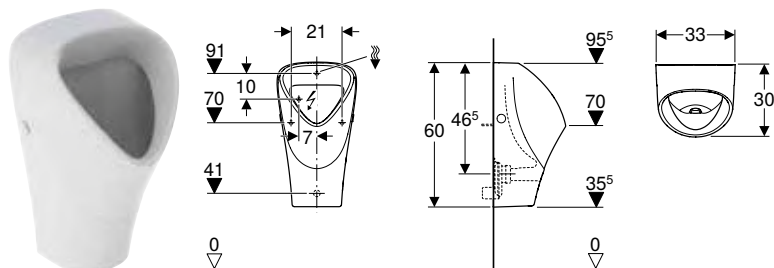

Accessories

- Geberit pressure flushing valve for urinal with electronic flush actuation, battery operation, for surface mounting
- Geberit urinal trap, horizontal outlet
- Geberit urinal trap, vertical outlet
- Geberit urinal division, sanitary ceramic → p. 968
- Geberit urinal division, glass → p. 968

- Urinal trap not included in scope of delivery

Geberit Selnova urinal, trigonal, inlet from the rear, outlet to the rear or downwards

click & scan

Application purposes

- For operating with automatic, water-saving flush
- For operation with manual or automatic flush actuation
- For concealed urinal flush controls
- For concealed urinal flush controls, hidden
- For exposed urinal flush controls, hidden

Characteristics

- Wall-hung
- With flush rim
- Hidden trap
- Hidden fastening
- Fulfils requirements in accordance with EN 13407

Technical data

Flush volume small, adjustment range	1 l
Product material	Vitreous china

Scope of delivery

- Urinal ceramic

Art. no.	Colour / surface	B [cm]	H [cm]	T [cm]	Outlet
501.666.00.1	white	33	60	30	to the rear

To order additionally

- Geberit fastening material for urinal, Kerafix → p. 973

Accessories

- Geberit flush bend extension for urinal, with sleeve
- Geberit inlet connection piece for urinals → p. 973
- Geberit urinal trap, horizontal outlet
- Geberit urinal trap, vertical outlet
- Geberit urinal division, glass → p. 968
- Geberit urinal division, sanitary ceramic → p. 968

- Trap not included in scope of delivery
- Electrical connection required for urinal flush controls with mains operation