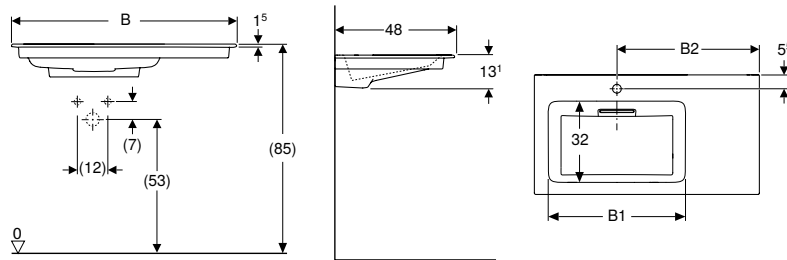

Accessories

- Geberit ONE drain cover with comb insert, magnetic fixing → p. 478

- Mix & Match: Articles of the same width can be freely combined in the Geberit ONE, Acanto and iCon series

Mix & Match

Geberit ONE vanity basin, CleanDrain, right shelf surface