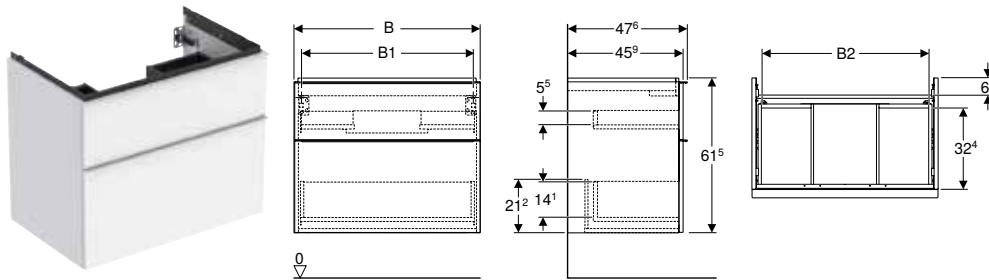

Mix & Match

Geberit iCon cabinet for washbasin, with two drawers

click & scan

Technical data

Product material	High-compressed three-layer chipboard
Drawer load max.	20 kg

Scope of delivery

- Cabinet for washbasin
- Fastening material

Characteristics

- FSC™ C134279 certified
- Wall-hung
- With two drawers
- Opening with handle
- Exchangeable handle
- Drawer with soft closing
- Drawer without trap cutout
- Moisture-resistant
- Delivered preassembled

Art. no.	Colour / surface	Mix & Match	B [cm]	B1 [cm]	B2 [cm]	H [cm]	T [cm]
Washbasin width: 60 cm							
502.303.01.1	Body, Front: white / high-gloss coated Handle: white / matt powder-coated	Yes	59.2	53.8	51.7	61.5	47.6
502.303.01.2	Body, Front: white / high-gloss coated Handle: chrome / glossy	Yes	59.2	53.8	51.7	61.5	47.6
502.303.01.3 *	Body, Front: white / matt coated Handle: white / matt powder-coated	Yes	59.2	53.8	51.7	61.5	47.6
502.303.JH.1	Body, Front: oak / wood-textured melamine Handle: lava / matt powder-coated	Yes	59.2	53.8	51.7	61.5	47.6
502.303.JK.1	Body, Front: lava / matt coated Handle: lava / matt powder-coated	Yes	59.2	53.8	51.7	61.5	47.6
502.303.JL.1 *	Body, Front: sand grey / high-gloss coated Handle: sand grey / matt powder-coated	Yes	59.2	53.8	51.7	61.5	47.6
502.303.JR.1 *	Body, Front: hickory / wood-textured melamine Handle: lava / matt powder-coated	Yes	59.2	53.8	51.7	61.5	47.6
Washbasin width: 75 cm							
502.304.01.1	Body, Front: white / high-gloss coated Handle: white / matt powder-coated	Yes	74	68.6	66.5	61.5	47.6
502.304.01.2	Body, Front: white / high-gloss coated Handle: chrome / glossy	Yes	74	68.6	66.5	61.5	47.6
502.304.01.3 *	Body, Front: white / matt coated Handle: white / matt powder-coated	Yes	74	68.6	66.5	61.5	47.6
502.304.JH.1	Body, Front: oak / wood-textured melamine Handle: lava / matt powder-coated	Yes	74	68.6	66.5	61.5	47.6
502.304.JK.1	Body, Front: lava / matt coated Handle: lava / matt powder-coated	Yes	74	68.6	66.5	61.5	47.6
502.304.JL.1 *	Body, Front: sand grey / high-gloss coated Handle: sand grey / matt powder-coated	Yes	74	68.6	66.5	61.5	47.6
502.304.JR.1 *	Body, Front: hickory / wood-textured melamine Handle: lava / matt powder-coated	Yes	74	68.6	66.5	61.5	47.6
Washbasin width: 90 cm							
502.305.01.1	Body, Front: white / high-gloss coated Handle: white / matt powder-coated	Yes	88.8	83.4	81.5	61.5	47.6
502.305.01.2	Body, Front: white / high-gloss coated Handle: chrome / glossy	Yes	88.8	83.4	81.5	61.5	47.6
502.305.01.3 *	Body, Front: white / matt coated Handle: white / matt powder-coated	Yes	88.8	83.4	81.5	61.5	47.6
502.305.JH.1	Body, Front: oak / wood-textured melamine Handle: lava / matt powder-coated	Yes	88.8	83.4	81.5	61.5	47.6
502.305.JK.1	Body, Front: lava / matt coated Handle: lava / matt powder-coated	Yes	88.8	83.4	81.5	61.5	47.6
502.305.JL.1 *	Body, Front: sand grey / high-gloss coated Handle: sand grey / matt powder-coated	Yes	88.8	83.4	81.5	61.5	47.6
502.305.JR.1 *	Body, Front: hickory / wood-textured melamine Handle: lava / matt powder-coated	Yes	88.8	83.4	81.5	61.5	47.6

* Order-based production