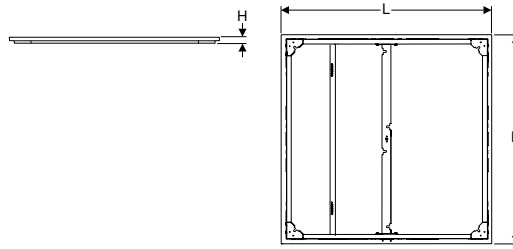

- Replacement for art. no. 154.466.00.1, 154.473.00.1, 154.475.00.1, 154.482.00.1, 154.484.00.1, 154.464.00.1

New

Geberit Duofix installation frame for shower surface 120x120 cm, for ten feet

click & scan