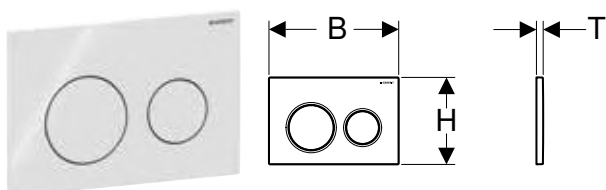

New

Geberit Omega01 actuator plate, round, dual flush

click & scan

Application purposes

- For flush actuation with Omega concealed cisterns

Technical data

Actuation force (N) max.	20 N

Characteristics

- Top/front actuation
- Sound-absorbing actuator rods, tool-free fast adjustment

Scope of delivery

- Mounting frame
- 2 distance bolts
- 2 actuator rods
- Fastening material

Art. no.	Colour / surface	Product material	B	H	T
			[cm]	[cm]	[cm]
115.093.11.1	Plate, Button: white / glossy	Plastic	21.2	14.2	1
115.093.21.1	Plate, Button: chrome / glossy	Plastic	21.2	14.2	1
115.093.46.1	Plate: matt Base plate: chrome Button: chrome / matt	Plastic	21.2	14.2	1
115.093.DW.1	Plate, Button: black / glossy	Plastic	21.2	14.2	1
115.093.ID.1	Plate, Button: nickel / brushed, easy-to-clean coated	Plastic	21.2	14.2	1
115.093.QF.1	Plate: brass-coloured / brushed, easy-to-clean coated Button: brushed, easy-to-clean coated Full flush volume button: brass-coloured	Plastic	21.2	14.2	1
115.093.QB.1	Plate, Button: red gold / brushed, easy-to-clean coated	Plastic	21.2	14.2	1
115.093.QD.1	Plate, Button: black chrome / brushed, easy-to-clean coated	Plastic	21.2	14.2	1
115.093.14.1	Plate, Button: black matt	Plastic	21.2	14.2	1

Available as of April 2026

Accessories

- Geberit extension set for Sigma, Omega and Kappa concealed cisterns → p. 206

New