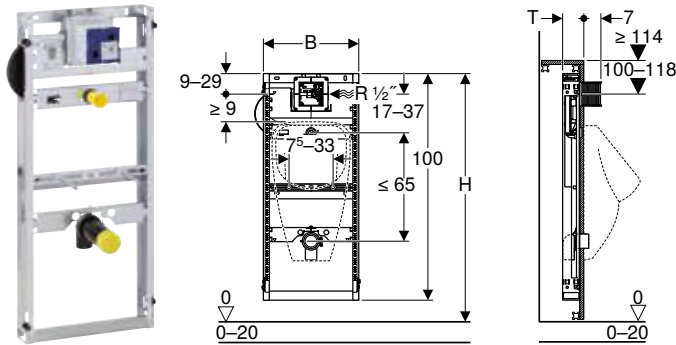

Geberit GIS element for urinal, 114 cm, universal

Application purposes

- For installation in Geberit GIS support systems for prewalls, partition walls or freestanding walls
- For floor constructions 0–20 cm

Technical data

Flow pressure	1–8 bar
Water test pressure max.	16 bar
Test pressure air / inert gas max.	3 bar
Flow rate at 100 kPa / 1 bar without flow limiter	0.3 l/s
Flow rate at 100 kPa / 1 bar with flow limiter	0.24 l/s

Scope of delivery

- Elbow tap connector R 1/2"
- Protection box with cover
- Connection pipe between inlet $\varnothing$ 32 mm and urinal, with seal to urinal
- Protection plug
- Connection bend made of PE-HD, $\varnothing$ 63 / 50 mm
- Protective cap
- Seal $\varnothing$ 57 / 50 mm
- Urinal trap $\varnothing$ 50 mm, with seal on urinal
- 2 threaded rods M8
- Fastening material

Characteristics

- Frame, zinc-plated
- Frame with four quick-action fasteners
- Infinitely variable height adjustment in Geberit GIS structure
- Water supply connection compatible with MasterFix and MeplaFix
- Elbow connector can be mounted without tools
- Premounted stop valve with throttle
- Flush hose can be bent
- Flush hose with guide to prevent standing water
- Fastening for inlet $\varnothing$ 32 mm, height-adjustable
- Fastening for connection bend, height-adjustable and sound-absorbing
- Urinal fasteners M8 width- and height-adjustable
- Crossbars with centring marks, adjustable without tools
- Can be refitted with accessories to fit urinals with spray head

Art. no.	B [cm]	H [cm]	T [cm]
461.621.00.1	42	109–127	10

Can be combined with