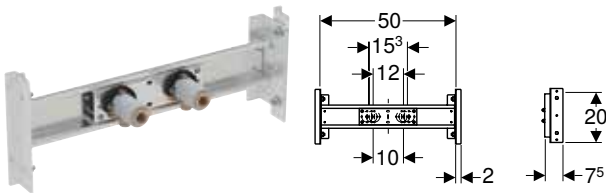

Elements for taps

Geberit Duofix crossbar for wall-mounted tap, surface-mounted, variable tap position

click & scan

Application purposes

- For drywall construction
- For installation in room-height installation walls
- For installation in room-height Geberit Duofix system walls
- For surface-mounted taps

Characteristics

- Adjustable in depth
- Crossbar, zinc-plated
- Crossbar, width-adjustable
- Horizontal water supply connections infinitely variable

Scope of delivery

- 2 elbow tap connectors Rp 1/2" / R 1/2", compatible with MF
- 2 sound insulation bases
- 2 insulating sleeves
- Fastening material

Art. no.	B [cm]	H [cm]	T [cm]
111.787.00.1	50	20	7.5