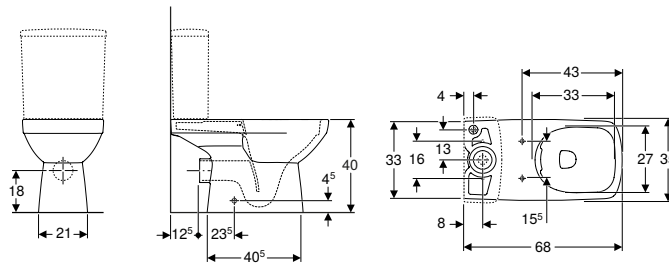

Can be combined with

- Geberit Selnova Square exposed cistern, close-coupled, dual flush, lateral water supply connection, for WC Rimfree → p. 724
- Geberit Selnova Square exposed cistern, close-coupled, dual flush, bottom water supply connection → p. 724
- Geberit Selnova Square WC seat, slim design, fastening from above → p. 722

Accessories

- Accessory overview – Geberit Selnova Square WC ceramic appliance in combination with connection pipes → p. 715

Geberit Selnova Square floor-standing WC for close-coupled exposed cistern, washdown, horizontal outlet, semi-shrouded, Rimfree

Application purposes

- For close-coupled exposed cistern

Technical data

Product material	Vitreous china

Scope of delivery

- WC ceramic appliance
- Fastening material

Characteristics

- Floor-standing
- Washdown WC
- Rimless WC ceramic appliance featuring Rimfree flush technology
- Type 1, full flush volume 6 l, in accordance with EN 997
- Type 2 in accordance with EN 997
- 4 l flush
- Horizontal outlet
- Semi-shrouded

Art. no.	Colour / surface	B [cm]	H [cm]	T [cm]
500.152.01.1	white	35	40	68

To order additionally

- Cistern
- WC seat

Can be combined with

- Geberit Selnova Square exposed cistern, close-coupled, dual flush, bottom water supply connection → p. 724
- Geberit Selnova Square exposed cistern, close-coupled, dual flush, lateral water supply connection → p. 723
- Geberit Selnova Square WC seat, fastening from below → p. 722
- Geberit Selnova Square WC seat, slim design, fastening from above → p. 722

Accessories

- Accessory overview – Geberit Selnova Square WC ceramic appliance in combination with connection pipes → p. 715