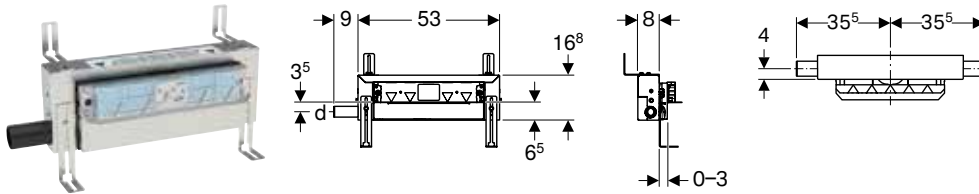

Geberit Kombifix element for shower, with CleanWall wall drain, for screed height at inlet 65–90 mm

Application purposes

- For drainage of floor-even showers
- For solid walls, drywalls, or prewalls in solid and drywall construction
- For composite seals
- For screed height ≥ 65 mm at inlet

Technical data

Depth of water seal (mm)	30 mm

Characteristics

- Plaster thickness 5–30 mm
- Suitable for tile structures on floor 2–26 mm
- Suitable for tile structures on wall 2–35 mm
- Height-adjustable element
- Adjustable sealing level for tension-free sealing connection
- Lateral drainage connection
- Premounted sealing fleece
- Sealing fleece, 10 cm circumferential, for connecting sealing systems
- Adjustable inlet height of trap

Scope of delivery

- Straight connector made of PE-HD, $\varnothing$ 40 mm
- Protection box cover with integrated outlet sheet
- Fastening material

Art. no.	DN	d, $\varnothing$ [mm]	Discharge rate [l/s]	B [cm]	H [cm]	T [cm]
457.536.00.1	40	40	0.4	53	16.8	8

To order additionally

- Ready-to-fit set

Accessories

- Geberit ready-to-fit set for CleanWall wall drain, cover made of plastic $\rightarrow$ p. 413
- Geberit ready-to-fit set for CleanWall wall drain, cover made of stainless steel, screwable $\rightarrow$ p. 413
- Geberit ready-to-fit set for CleanWall wall drain, tile-bearing, frameless $\rightarrow$ p. 414
- Geberit ready-to-fit set for CleanWall wall drain, tile-bearing, multi-piece $\rightarrow$ p. 414

- Natural stone tiles in the shower area may discolour

Accessories

For fastenings

Geberit filling segment for Sigma concealed cistern 12 cm

Characteristics

- 2025 range

Art. no.

457.801.00.2

click & scan