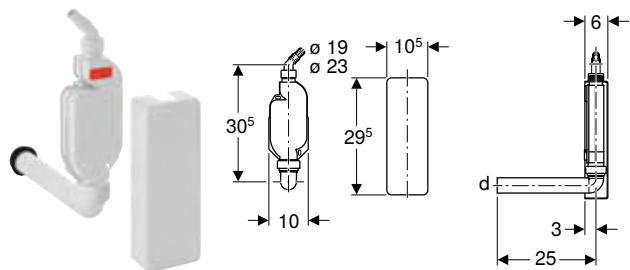

Technical data

Depth of water seal (mm)	70 mm
Product material	Plastic

Scope of delivery

- Cover plate
- Angled hose connector made of PP, $\varnothing$ 19 / 23 mm
- In-wall cabinet
- Sleeve made of EPDM
- Protection box
- Fastening material

Art. no.	d, $\varnothing$ [mm]	Discharge rate [l/s]
152.232.00.1	50–56	0.6

Surface-mounted traps

Geberit surface-mounted trap for devices, with cover

click & scan

Application purposes

- For connecting washing machines or dishwashers
- For exposed installation

Characteristics

- Quality-monitored in accordance with EN 274-3
- Horizontal outlet

Technical data

Depth of water seal (mm)	70 mm
Product material	PP

Scope of delivery

- Cover
- Connection bend 90° made of PP, $\varnothing$ 40 mm
- Angled hose connector made of PP, $\varnothing$ 19 / 23 mm
- Sleeve made of EPDM
- Fastening material
- Blind cap for waste coupling G 1"

Art. no.	Colour / surface	d, $\varnothing$ [mm]	G ["]	h [cm]
152.768.11.1	white alpine	40	1	30.5