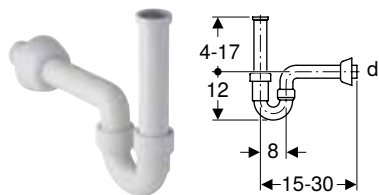

Drain assemblies for washbasins

P-traps

Geberit P-trap for washbasin, horizontal outlet

click & scan

Application purposes

- For washbasins
- For bidets

Technical data

Depth of water seal (mm)	70 mm
Product material	PP

Characteristics

- Quality-monitored in accordance with EN 274-3
- Horizontal outlet

Scope of delivery

- Straight connector with female thread
- Connection bend
- Wall collar

Art. no.	Colour / surface	d, ø [mm]	G ["]	h [cm]
151.100.11.1	white alpine	40	1 1/4	4-17