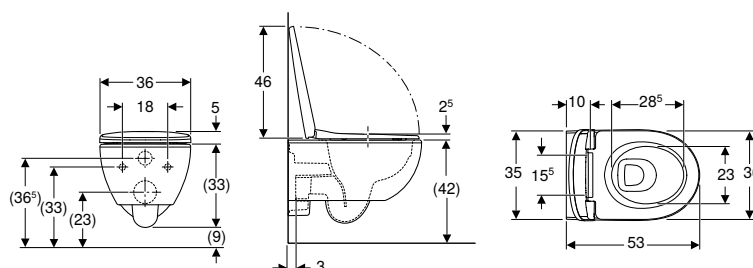

Geberit Selnova set of wall-hung WC, Premium, washdown, shrouded, Rimfree, with WC seat

click & scan

Application purposes

- For concealed cisterns
- For pressure flushing valves

Technical data

Product material	Vitreous china

Characteristics

- Wall-hung
- Washdown WC
- Rimless WC ceramic appliance featuring Rimfree flush technology
- Easy fastening with Easy Fast Fixing (type EFF3)
- Type 1, full flush volume 6 / 5 / 4 l, in accordance with EN 997
- 4 l flush
- Shrouded
- WC seat made of Duroplast
- Overlapping WC lid

Scope of delivery

- WC ceramic appliance
- WC seat
- Fastening material

Art. no.	Colour / surface	B [cm]	H [cm]	T [cm]	QuickRelease function	Soft-closing mechanism	Fastening	Hinge material
502.793.00.1	white	36	38	53	Yes, with QuickRelease hinges		yes from above	Stainless steel