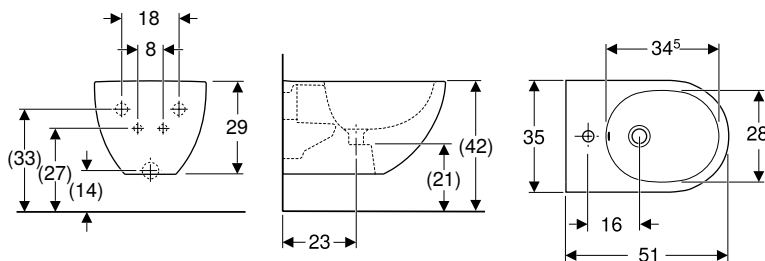

Bidets

Wall-hung bidets

New

Geberit Aniara wall-hung bidet, shrouded

click & scan

Application purposes

- For single-hole taps with flexible hoses

Technical data

Product material	Vitreous china

Characteristics

- Wall-hung
- Hidden water supply connection
- Easy fastening with Easy Fast Fixing (type EFF3)
- Shrouded
- Hidden fastening

Scope of delivery

- Bidet ceramic appliance
- Fastening material

Art. no.	Colour / surface	Overflow	B [cm]	H [cm]	T [cm]
504.057.00.1	white	visible, symmetrical	35	29	51

Available as of April 2026

Can be combined with

- Geberit Aniara wall-hung WC, washdown, shrouded, Rimfree → p. 661
- Geberit Aniara wall-hung WC set, washdown, Rimfree, with WC seat → p. 662