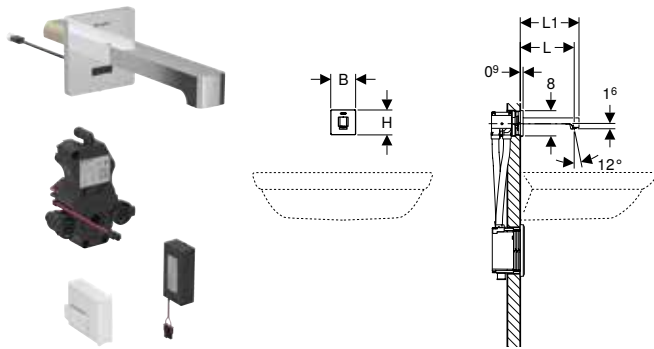

Taps

Washbasin taps
Wall-mounted, battery operation

Geberit Brenta washbasin tap, wall-mounted, battery operation, for concealed function box

click & scan

Application purposes

- For installation in Geberit elements for washbasins, wall-mounted tap with concealed function box
- For connecting cold and hot water (only for model with mixer or thermostatic mixer)
- For connecting cold or mixed water (only for model without mixer)
- Suitable for use with stainless steel sinks
- Model without mixer suitable for combination with continuous flow heater, see technical data sheet "Washbasin taps with continuous flow heaters"
- For panelling thickness 10–50 mm

Technical data

Battery type	Alkaline (1.5 V AA)
Degree of protection	IPX4
Operating voltage	3 V DC
Operating pressure	0.5–10 bar
Recommended operating pressure with thermostatic mixer	0.5–5 bar
Recommended operating pressure with thermostatic mixer	50–500 kPa
Differentiated pressure CW/WW max.	1.5 bar
Water test pressure max.	16 bar
Test pressure air / inert gas max.	3 bar
Ambient temperature	1–40 °C
Storage temperature	–20 – +70 °C
Water temperature, adjustment range with thermostatic mixer	20–42 °C
Water temperature short-term max.	90 °C
Flow rate at 300 kPa / 3 bar	5 l/min
Interval flush time, factory setting	5 s
Product material	Brass / plastic

Characteristics

- Tap group I in accordance with DIN 4109
- Infrared user detection
- Vandal-resistant
- Temperature presetting via mixer (only for models with mixer or thermostatic mixer)
- Not possible to set just hot water or just cold water (only for model with mixer or thermostatic mixer)
- Thermostat according to EN 1111 (only for model with thermostatic mixer)
- Scald protection by limiting the water temperature to 42 °C (only for models with thermostatic mixer)
- Thermal disinfection according to DVGW W 551 possible
- Warning when the battery is low
- Functions can be set and queried with the Geberit Service Handy
- Device settings and operation with mobile device via integrated Bluetooth® interface
- Compatible with Geberit Control App
- Wired networkable with Geberit gateway via GEBUS converter
- Wirelessly connectable with Geberit Gateway via Bluetooth®
- Compatible with Geberit Connect
- With integrated check valve
- Functional unit with built-in basket filters
- Components in contact with drinking water lead-free

Scope of delivery

- Washbasin tap
- IR sensor with connection cable
- Control electronics
- Functional unit
- Battery compartment
- 2 alkaline manganese batteries type AA 1.5 V
- Tap aerator key
- Fastening material