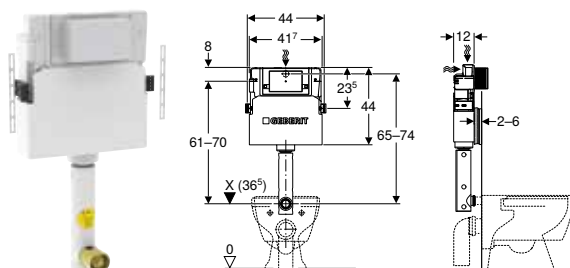

Art. no.	B [cm]	H [cm]	T [cm]
109.212.00.1	44	39.5	12

- Actuator plate has to be ordered separately

Geberit Alpha concealed cistern 12 cm, 6 / 3 litres, installation height 109 cm

click & scan

Application purposes