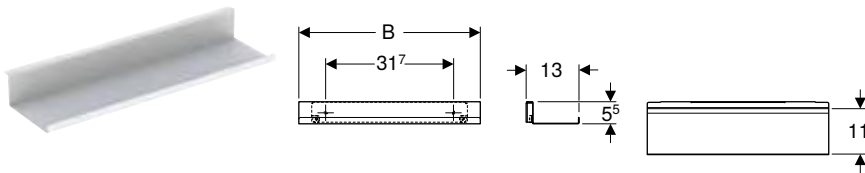

Geberit wall shelf

click & scan

Technical data

Product material	Steel

Scope of delivery

- Wall shelf
- Fastening material

Characteristics

- Wall-hung
- Hidden fastening

Art. no.	Colour / surface	H [cm]	T [cm]
B / width: 45 cm			
502.326.01.3	white / matt powder-coated	5.5	13
502.326.JK.1	lava / matt powder-coated	5.5	13
502.326.JL.1	sand grey / matt powder-coated	5.5	13
B / width: 67.5 cm			
502.327.01.3	white / matt powder-coated	5.5	13
502.327.JK.1	lava / matt powder-coated	5.5	13
502.327.JL.1	sand grey / matt powder-coated	5.5	13