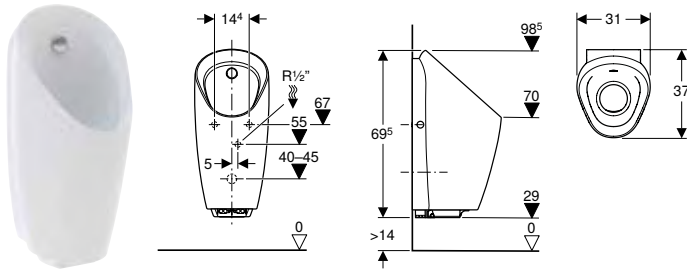

Urinals

Urinals, flush operation, rimless
With integrated urinal flush control

Geberit Preda urinal with integrated control, battery operation

click & scan

Application purposes

- For operating with automatic, water-saving flush
- For Geberit installation elements for urinals with or for integrated flush control

Technical data

Battery type	Alkaline (1.5 V AA)
Service life, supplied battery	2 years
Degree of protection	IP45
Operating voltage	3 V DC
Power consumption in standby mode max.	0.1 W
Flow pressure	1–8 bar
Water test pressure max.	16 bar
Flush volume small, adjustment range	0.5 l
Flow rate at 100 kPa / 1 bar with flow limiter	0.18 l/s
Interval flush time, factory setting	5 s
Detection time, factory setting	7 s
Flush time, adjustment range	1–15 s
Flush time, factory setting	7 s
Product material	Vitreous china

Scope of delivery

- Urinal flush control with solenoid valve
- Battery compartment
- 2 alkaline manganese batteries type AA 1.5 V
- Fastening material
- Urinal trap with suction function
- Drain strainer
- Drain assembly
- Inlet set
- Water pressure reducing valve

Characteristics

- IR user detection with leg detection
- Rimless
- Wall-hung
- Urinal flush control can be replaced from front, without removing ceramic appliance
- Spray head can be replaced from front, without removing ceramic appliance
- Trap can be replaced from top, without removing ceramic appliance
- Trap adapter can be height-adjusted without tools
- Drainage system can be cleaned without removing ceramic appliance
- Water-saving hybrid mode can be set
- Adjustable interval flush
- Preflush can be set
- Warning when the battery is low
- Valve-closing function when battery is flat
- Functions can be set and queried with the Geberit Service Handy
- Device settings and operation with mobile device via integrated Bluetooth® interface
- Compatible with Geberit Control App
- Wired networkable with Geberit gateway via GEBUS converter
- Wirelessly connectable with Geberit Gateway via Bluetooth®
- Compatible with Geberit Connect
- Flush volume can be reduced to 0.5 l per flush with flush time
- Flushing out of urinal ceramic with 0.5 l per flush guaranteed, while compliant with EN13407
- Tap group II in accordance with DIN 4109

Art. no.	Colour / surface	B [cm]	H [cm]	T [cm]	Power consumption [W]	Inlet	Outlet	Target marking
116.073.00.1	white	31	69.5	37	≤ 0.5	rear	to the rear	no

Can be combined with

- Geberit Duofix element for urinal, 112–130 cm, universal, for exposed flushing valve
- Geberit GIS element for urinal, 114 cm, universal, for exposed flushing valve
- Geberit Kombifix element for urinal, 109–127 cm, universal, for exposed flushing valve

Accessories

- Geberit drain strainer for trap adapter d140 → p. 971

- For installing and removing the urinal flush control without removing the ceramic appliance, the urinal rim height must be at least 55 cm above finished floor