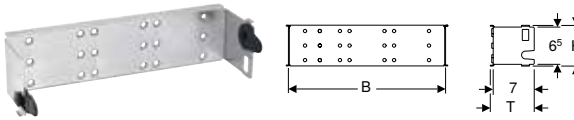

Geberit GIS mounting plate for concealed stop valves, 270 mm

click & scan

Application purposes

- For installation in Geberit GIS support systems for prewalls, partition walls or freestanding walls
- For fastening Geberit concealed ball valves with fastening
- For fastening concealed stop valves JRG LegioStop®

Characteristics

- Infinitely variable height adjustment in Geberit GIS structure
- Crossbar, zinc-plated
- Crossbar with two quick-action fasteners

Art. no.	B [cm]	H [cm]	T [cm]
461.149.00.1	27	7	7.5

Accessories

- Geberit concealed ball valve with fastening → p. 98