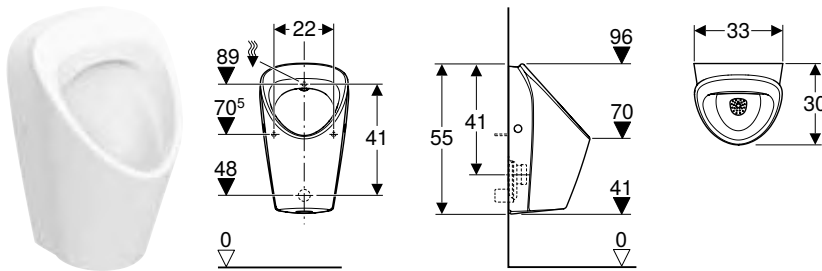

Urinals

Flush operation

Geberit Selnova S urinal, inlet from the rear, outlet to the rear or downwards

click & scan

Application purposes

- For operating with automatic, water-saving flush
- For operation with manual or automatic flush actuation
- For concealed urinal flush controls
- For concealed urinal flush controls, hidden
- For exposed urinal flush controls, hidden

Technical data

Flush volume small, adjustment range	0.5 l
Product material	Vitreous china

Characteristics

- Rimless
- Flushing out of urinal ceramic with 0.5 l per flush guaranteed, while compliant with EN13407
- Flush guide can be replaced without removing the sanitary ceramic
- Concealed flush guide
- Hidden trap
- Wall-hung
- Hidden fastening

Scope of delivery

- Urinal ceramic
- Fastening material for urinal
- Drain strainer
- Flush guide

Art. no.	Colour / surface	B [cm]	H [cm]	T [cm]	Outlet
503.105.00.1	white	33	55	30	to the rear or downwards

Accessories

- Geberit flush bend extension for urinal, with sleeve
- Geberit inlet connection piece for urinals → p. 973
- Geberit urinal trap, horizontal outlet
- Geberit urinal trap, vertical outlet
- Geberit urinal division, plastic → p. 967
- Geberit urinal division, glass → p. 968
- Geberit urinal division, sanitary ceramic → p. 968