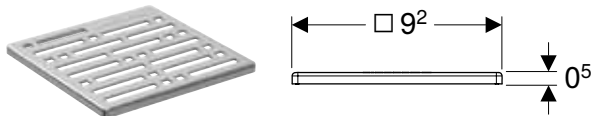

Geberit Sequential design grating 10 x 10 cm

[click & scan](#)

Technical data

Product material	Stainless steel

Characteristics

- Load-bearing capacity, class H 1.5 (1.5 kN)

Art. no.	Nominal width [cm]	L [cm]	B [cm]	H [cm]
388.114.00.1	10	9.2	9.2	0.5