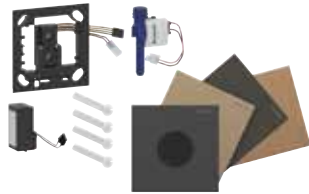

New

Geberit urinal flush control with electronic flush actuation, mains operation, Type 40 cover plate, round, customised finish

click & scan

Application purposes

- For automatic flush actuation of urinals

Technical data

Degree of protection	IP45
Nominal voltage	110–240 V AC
Mains frequency	50–60 Hz
Operating voltage	4.5 V DC
Flow pressure	1–8 bar
Water test pressure max.	16 bar
Test pressure air / inert gas max.	3 bar
Flow rate at 100 kPa / 1 bar without flow limiter	0.3 l/s
Flow rate at 100 kPa / 1 bar with flow limiter	0.18 l/s
Interval flush time, factory setting	5 s
Detection time, factory setting	7 s
Flush time, adjustment range	1–15 s
Flush time, factory setting	7 s

Characteristics

- Cover plate with securing bar
- Water-saving hybrid mode can be set
- Adjustable interval flush
- Preflush can be set
- Power failure control unit
- Valve-closing function when power fails
- Functions can be set and queried with the Geberit Service Handy
- Device settings and operation with mobile device via integrated Bluetooth® interface
- Compatible with Geberit Control App
- Wired networkable with Geberit gateway via GEBUS converter
- Wirelessly connectable with Geberit Gateway via Bluetooth®
- Compatible with Geberit Connect
- Flush volume can be reduced to 0.5 l per flush with regulating screw of installation set
- Tap group II in accordance with DIN 4109
- Components in contact with drinking water lead-free

Scope of delivery

- Type 40 cover plate, IR window, round
- Mounting frame
- Infrared control, premounted on mounting frame
- Solenoid valve
- Power supply unit
- Fastening material

Art. no.	Colour / surface	Product material	B [cm]	H [cm]	T [cm]	Power consumption [W]
004.790.00.2 *	galvanized	Stainless steel	12.5	12.5	0.2	≤ 0.5
004.790.00.3 *	galvanized and varnished	Stainless steel	12.5	12.5	0.2	≤ 0.5

Available as of April 2026; * Order-based production

Can be combined with

- Geberit installation set with flush pipe, for urinal flush control, universal → p. 288
- Geberit installation set with nipple made of brass, for urinal flush control, universal → p. 289
- Geberit Duofix element for urinal, 112–130 cm, universal → p. 72
- Geberit Duofix element for urinal, 112–130 cm, universal, for spray head → p. 73
- Geberit GIS element for urinal, 114 cm, universal → p. 120
- Geberit GIS element for urinal, 114 cm, universal, for spray head → p. 121
- Geberit Kombifix element for urinal, 109–127 cm, universal → p. 27
- Geberit Kombifix element for urinal, 109–127 cm, universal, for spray head → p. 28

- All available colours and surfaces as well as delivery times are listed in the document entitled "Actuator plates and urinal flush controls with customer-specific finish". The document is available online in the "Documents" section of the product catalogue. In the printed product catalogue, the QR code leads to the online product page with the document.