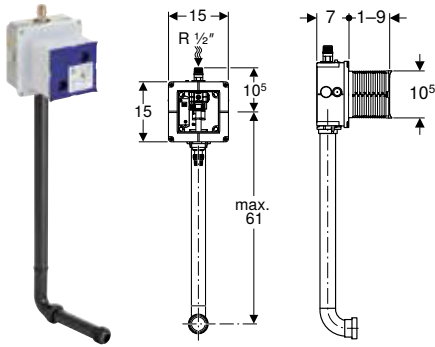

Geberit installation set with flush pipe, for urinal flush control, universal

click & scan

Application purposes

- For concealed installation in solid construction

Technical data

Flow pressure	1–8 bar
Water test pressure max.	16 bar
Flow rate at 100 kPa / 1 bar without flow limiter	0.3 l/s
Flow rate at 100 kPa / 1 bar with flow limiter	0.24 l/s

Characteristics

- Water supply connection on the top centre
- Premounted conduit pipe for rinsing pipeline
- With nipple made of plastic
- Premounted stop valve with throttle
- Electrical connection prepared
- Protection box for service opening can be cut to length without tools

Scope of delivery

- Protection box with cover
- Water supply connection R 1/2"
- Concealed housing
- Stop valve with throttle
- Conduit pipe
- Terminal
- Flush pipe made of PE-HD, $\varnothing$ 32 mm

Art. no.

116.003.00.1

Can be combined with