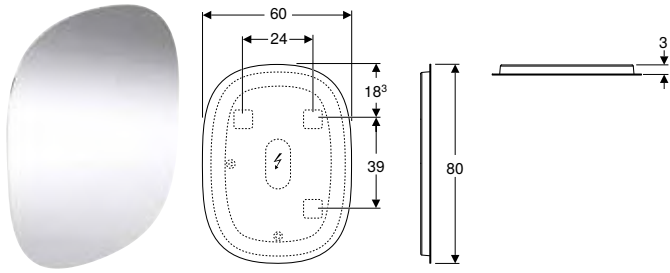

Geberit Option illuminated mirror, oval design, indirect lighting

click & scan

Application purposes

- For horizontal and vertical installation

Technical data

Degree of protection	IP44
Nominal voltage	220–240 V AC
Mains frequency	50 Hz / 60 Hz
Operating voltage	12 V DC
Product material	Steel
Light source energy efficiency class	G
Light colour	3000 K
Service life of LED lighting	30000 h
Measuring method	L70B50
Colour Rendering Index min.	80
Standard deviation of colour matching	6 SDCM

Characteristics

- Suitable for all bathroom series
- LED lighting
- Indirect lighting
- Can be mounted vertically and horizontally
- Light operated by wall switch
- With Geberit FlexInstall suspension

Scope of delivery

- Mirror
- Fastening material

Art. no.	B	B1	H	H1	T	Protection class	Power consumption	Luminous flux
	[cm]	[cm]	[cm]	[cm]	[cm]		[W]	[lm]
502.800.00.1	60	24	80	39	3	II	23	850