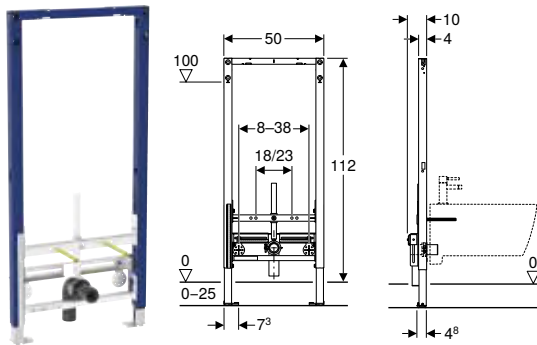

Elements for bidets

Geberit Duofix element for bidet, 112 cm, universal

click & scan

Application purposes

- For metal and wood frame walls
- For Geberit Duofix system walls
- For installation in part- or room-height prewalls
- For installation in room-height partition walls
- For floor constructions 0–25 cm
- For wall-hung bidets with deck-mounted tap

Scope of delivery

- Connection bend made of PE-HD, $\varnothing$ 50 mm
- Seal $\varnothing$ 44 / 32 mm
- Fastening material

Characteristics

- 2025 range
- Statically self-supporting frame, protected against corrosion with powder coating
- With pull-out plate for lateral fastening above the element on metal or wood profiles or on Geberit Duofix system studs
- Alternative fastening point for wall anchors
- Rotating foot plates, suitable for installation in U profiles UW 50 and UW 75
- Foot plates that can be mounted in Geberit Duofix system rail without tools, without additional components
- Galvanised non-slip leg supports protected against corrosion
- Fastening distance for wall-hung bidet 18 or 23 cm
- Height-adjustable bidet fastening
- Fastening for connection bend, height-adjustable and sound-absorbing
- Tap attachments adjustable in width and height

Art. no.	B [cm]	H [cm]	T [cm]
111.520.00.2	50	112	10