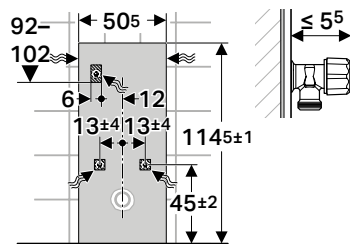

131.071.21.1

131.071.21.1 to be ordered separately