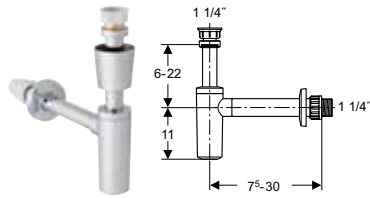

Waste fittings and traps for washplaces and kitchen sinks

Drain assemblies for washbasins

Dip tube traps for washbasins

Geberit dip tube trap for washbasin, connector BSP, horizontal outlet

click & scan

Application purposes

- For washbasins

Technical data

Depth of water seal (mm)	75 mm
Product material	ABS

Characteristics

- Quality-monitored in accordance with EN 274-3
- Corrosion-resistant
- Horizontal outlet

Scope of delivery

- Valve collar
- Wall collar
- Threaded connector

Art. no.	Colour / surface	d, ø [mm]	G ["]	h [cm]
151.039.21.1	chrome / Glossy	32	1 1/4	6-22