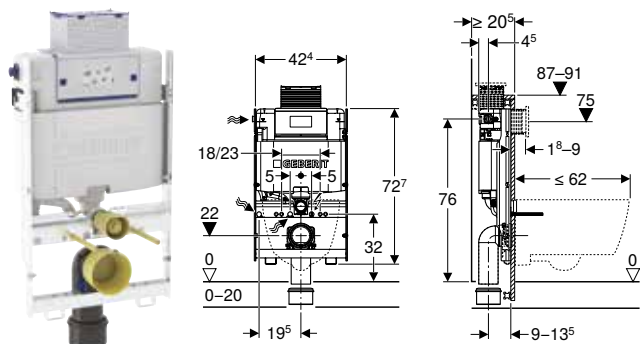

Geberit GIS element for wall-hung WC, 87 cm, with Omega concealed cistern 12 cm

click & scan

Application purposes

- For installation in Geberit GIS support systems for part-height prewall or freestanding wall
- For floor constructions 0–20 cm
- For wall-hung WCs

Technical data

Flow pressure	0.1–10 bar
Flush volume, factory setting	6 l / 3 l
Flush volume large, adjustment range	4 l / 4.5 l / 6 l / 7.5 l
Flush volume small, adjustment range	2–4 l
Flow rate at 300 kPa / 3 bar	0.16 l/s
Product material	Steel
Height-adjustable	Yes

Characteristics

- 2025 range
- Frame, zinc-plated
- Frame with four quick-action fasteners
- Infinitely variable height adjustment in Geberit GIS structure
- Frame for wall-hung WCs with connection dimensions as per EN 33 and projection up to 62 mm
- Connection bend can be mounted without tools at different depths, adjustable range 45 mm
- Geberit Omega concealed cistern 12 cm, fully insulated against condensation
- For top or front actuation, suitable for dual flush
- Immediate post flush possible with factory setting
- Tool-free installation and maintenance work on concealed cistern
- Water supply connection on the left or rear left
- Protection box for service opening, can be cut to length, protects against moisture and dirt
- With conduit pipe for feed pipe for Geberit AquaClean shower toilets and for connection cable
- Fastening for electrical connection and Power & Connect Box

Scope of delivery

- Water supply connection R 1/2", compatible with MasterFix and MeplaFix, with integrated angle stop valve and hand wheel
- Protection box for service opening
- Connection set for WC, $\varnothing$ 90 mm
- Connection bend 90° made of PE-HD, $\varnothing$ 90 mm
- Adapter socket made of PE-HD, $\varnothing$ 90 / 110 mm
- Fastening and protection material

Art. no.	B [cm]	H [cm]	T [cm]
461.141.00.2	42.4	87	20.5

Accessories

- Accessory overview – Geberit GIS elements for WCs → p. 110

- Actuator plate has to be ordered separately