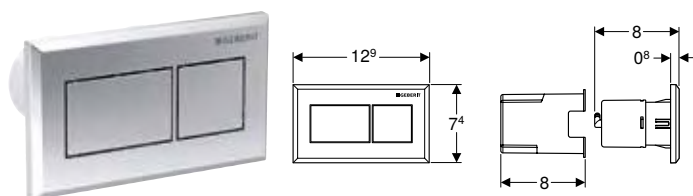

Geberit remote flush actuation, square design, pneumatic, for dual flush, concealed actuator

click & scan

Application purposes

- For pneumatic remote flush actuation of Geberit exposed and concealed cisterns
- For releasing a dual flush
- For solid and drywall construction
- For concealed installation
- For Sigma concealed cisterns 12 cm
- For Omega concealed cisterns 12 cm
- For AP123 exposed cisterns
- For bathroom furniture

Characteristics

- Can be combined with Geberit actuator plates for single flush, dual flush and stop-and-go flush or Geberit cover plate
- Square design

Scope of delivery

- Actuator
- Pneumatic flushing device
- Pneumatic hose, length 2 m
- Conduit pipe, length 1.7 m
- Fastening material

Technical data

Actuation force (N) max.	22 N

Art. no.	Colour / surface	Product material
116.051.GH.1	Plate, Button: chrome / brushed, easy-to-clean coated	Die-cast zinc
116.051.KA.1	Plate: chrome / glossy Button: chrome / brushed	Plastic
116.051.KT.1	Plate: white alpine / glossy Button: chrome / brushed	Plastic
116.051.KV.1	Plate: jet black / glossy Button: chrome / brushed	Plastic