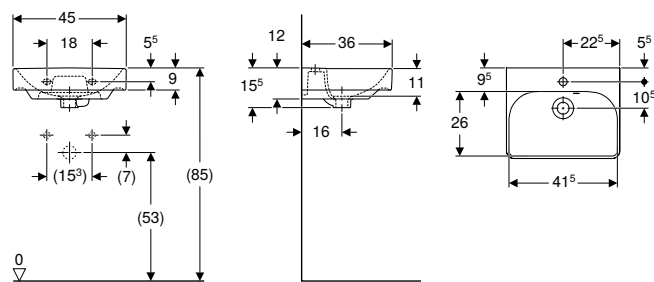

✓ Compatible

Handrinse basins

Geberit Smyle handrinse basin, square design, asymmetrical overflow

click & scan

Technical data

Product material	Vitreous china
------------------	----------------

Characteristics