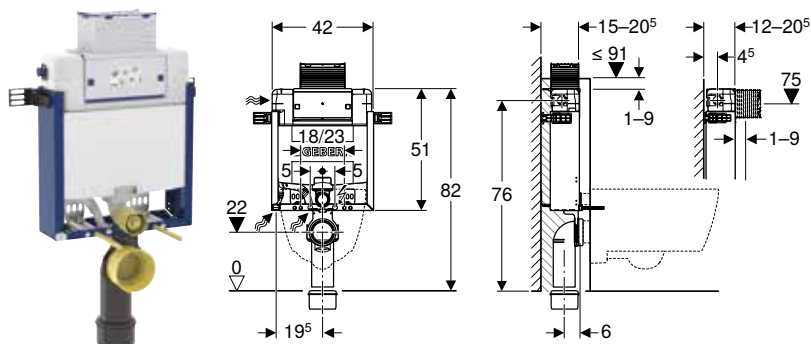

Geberit Kombifix element for wall-hung WC, 82 cm, with Omega concealed cistern 12 cm

click & scan

Application purposes

- For masonry walls
- For installation in part-height prewall installations
- For wall-hung WCs with connection dimensions in accordance with EN 33:2011
- For dual flush

Technical data

Flow pressure	0.1–10 bar
Flush volume, factory setting	6 l / 3 l
Flush volume large, adjustment range	4 l / 4.5 l / 6 l / 7.5 l
Flush volume small, adjustment range	2–4 l
Flow rate at 300 kPa / 3 bar	0.16 l/s
Product material	Steel
Height-adjustable	No

Characteristics

- Powder-coated mounting frame
- Mounting frame with four fixing brackets
- Adjustable installation depth, 12–20.5 cm
- Fastening for connection bend can be mounted without tools from front
- Concealed cistern with top or front actuation
- Concealed cistern, fully insulated against condensation
- Immediate post flush possible with factory setting
- Tool-free installation and maintenance work on concealed cistern
- Water supply connection on the left or rear left
- Protection box for service opening can be cut to length
- With conduit pipe for feed pipe for Geberit AquaClean shower toilets and for connection cable
- Fastening option for electrical connection

Scope of delivery

- Water supply connection R 1/2", compatible with MasterFix and MeplaFix, with integrated angle stop valve and hand wheel
- Protection box for service opening
- Connection set for WC, ø 90 mm
- Connection bend made of PE-HD, ø 90 mm
- Adapter socket made of PE-HD, ø 90 / 110 mm
- 2 protection plugs
- 2 threaded rods M12
- Fastening material

Art. no.	B [cm]	H [cm]	T [cm]
110.001.00.1	42	82	12

Accessories

- Accessory overview – Geberit Kombifix elements for WCs → p. 12

- Actuator plate has to be ordered separately