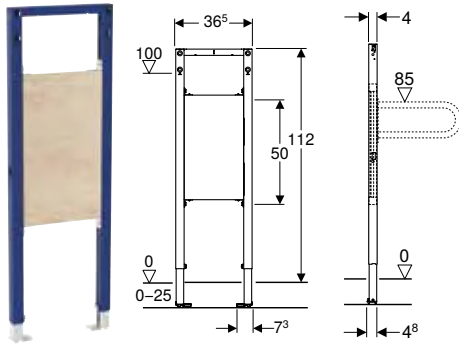

Elements for loads

Geberit Duofix element for support handles, 112 cm, barrier-free

Application purposes

- For metal and wood frame walls
- For Geberit Duofix system walls
- For installation in part- or room-height prewalls
- For installation in room-height partition walls
- Suitable for barrier-free construction
- For floor constructions 0–25 cm
- For fastening support handles

Scope of delivery

- Fastening material

Characteristics

- 2025 range
- Statically self-supporting frame, protected against corrosion with powder coating
- With pull-out plate for lateral fastening above the element on metal or wood profiles or on Geberit Duofix system studs
- Alternative fastening point for wall anchors
- Rotating foot plates, suitable for installation in U profiles UW 50 and UW 75
- Foot plates that can be mounted in Geberit Duofix system rail without tools, without additional components
- Galvanised non-slip leg supports protected against corrosion
- Mounting plate height-adjustable
- Mounting plate made of veneered wood, waterproof bonded
- Building material class B2 in accordance with DIN 4102-1, resp. class D-s2, d0 in accordance with EN 13501-3
- Formaldehyde release class A in accordance with EN 1084, resp. Class E 1 according to EN 13936

Art. no.	B [cm]	H [cm]	T [cm]
111.790.00.2	36.5	112	4

Accessories

- Geberit Duofix set of wall anchors for single installation → p. 89
- Geberit Duofix set of wall anchors for single and system installation → p. 37
- Geberit Duofix set of wall anchor extensions → p. 91
- Geberit Duofix set of foot fastener on rear wall → p. 96
- Geberit Duofix set of foot extensions 20 cm length → p. 95