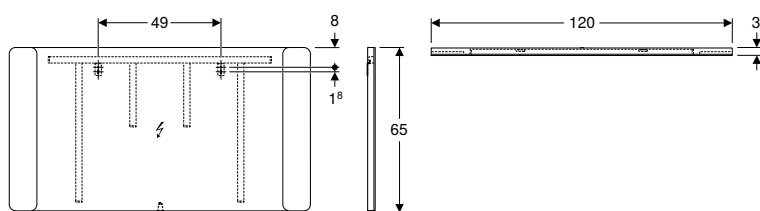

Geberit Option illuminated mirror, square design, lighting on both sides

click & scan

Technical data

Degree of protection	IP44
Nominal voltage	100–230 V AC
Mains frequency	50 Hz / 60 Hz
Operating voltage	12 V DC
Output voltage	12 V DC
Product material	Glass
Light source energy efficiency class	F
Light colour	4200 K
Service life of LED lighting	60000 h
Measuring method	LM-80
Colour Rendering Index min.	80

Scope of delivery

- Mirror
- Fastening material

Characteristics

- Suitable for all bathroom series
- LED lighting
- Mechanical switch

Art. no.	Colour / surface	B [cm]	H [cm]	T [cm]	Protection class	Power consumption [W]	Luminous flux [lm]
819220000	brushed aluminium	120	65	3	I	22.8	2860