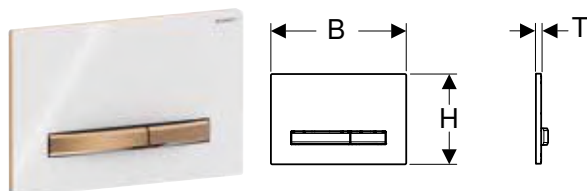

Geberit Sigma50 actuator plate, square, dual flush, metal colour red gold

click & scan

Application purposes

- For flush actuation with Sigma concealed cisterns

Technical data

Actuation force (N) max.	20 N

Characteristics

- Front actuation
- Actuator buttons and mounting plate, easy-to-clean coated
- Sound-absorbing actuator rods, tool-free fast adjustment

Scope of delivery

- Mounting frame
- 2 distance bolts
- 2 actuator rods

Art. no.	Colour / surface	Product material	B	H	T
			[cm]	[cm]	[cm]
115.670.00.2	Base plate, Button: red gold / brushed, easy-to-clean coated Cover plate: customised	Die-cast zinc	24.6	16.4	1
115.670.11.2	Base plate, Button: red gold / brushed, easy-to-clean coated Cover plate: white / glossy	Die-cast zinc / plastic	24.6	16.4	1.3
115.670.DW.2	Base plate, Button: red gold / brushed, easy-to-clean coated Cover plate: black / glossy	Die-cast zinc / plastic	24.6	16.4	1.3
115.670.JM.2	Base plate, Button: red gold / brushed, easy-to-clean coated Cover plate: Mustang slate	Die-cast zinc / slate (natural product)	24.6	16.4	1.4
115.670.JV.2	Base plate, Button: red gold / brushed, easy-to-clean coated Cover plate: concrete look	Die-cast zinc / ceramic	24.6	16.4	1.4
115.670.JX.2	Base plate, Button: red gold / brushed, easy-to-clean coated Cover plate: black walnut	Die-cast zinc / wood (natural product)	24.6	16.4	1.4
115.670.QB.2	Base plate, Cover plate, Button: red gold / brushed, easy-to-clean coated	Die-cast zinc / brass	24.6	16.4	1.2

Accessories

- Geberit extension set for Sigma, Omega and Kappa concealed cisterns → p. 206
- Geberit DuoFresh module with automatic actuation, for Sigma concealed cistern 12 cm → p. 193
- Geberit DuoFresh module with manual actuation, for Sigma concealed cistern 12 cm → p. 194
- Geberit DuoFresh module with automatic actuation, for Sigma concealed cistern 8 cm → p. 194
- Geberit DuoFresh module with manual actuation, for Sigma concealed cistern 8 cm → p. 195

- The colour and structure of natural products may vary
- Lead time: 6 weeks