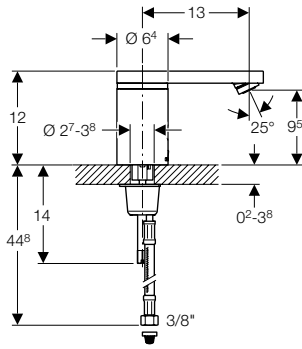

Taps

Washbasin taps
Deck-mounted, battery operation

Geberit Type 186 washbasin tap, battery operation

click & scan

Application purposes

- For installation in washbasins or washtops
- For connecting cold and hot water (only for model with mixer)
- For connecting cold or mixed water (only for model without mixer)
- Suitable for use with stainless steel sinks
- Model without mixer suitable for combination with continuous flow heater, see technical data sheet "Washbasin taps with continuous flow heaters"

Technical data

Battery type	CR-P2 (6 V)
Degree of protection	IP44
Operating voltage	6 V DC
Operating pressure	0.5–8 bar
Differentiated pressure CW/WW max.	1.5 bar
Water test pressure max.	16 bar
Test pressure air / inert gas max.	3 bar
Ambient temperature	1–40 °C
Water temperature short-term max.	90 °C
Flow rate at 300 kPa / 3 bar	6 l/min
Interval flush time, factory setting	3 s
Product material	Brass chrome-plated

Characteristics

- Tap group I in accordance with DIN 4109
- Infrared user detection
- Vandal-resistant
- Temperature presetting via mixer (only for model with mixer)
- Not possible to set just hot water or just cold water (only for model with mixer)
- Warning when the battery is low
- Functions can be set and queried with the Geberit Service Handy
- Device settings and operation with mobile device via integrated Bluetooth® interface
- Compatible with Geberit Control App
- Wirelessly connectable with Geberit Gateway via Bluetooth®
- Compatible with Geberit Connect
- With integrated check valve

Scope of delivery

- Basket filter
- Lithium battery, type CR-P2, 6 V
- Tap aerator key
- Fastening material

Art. no.	Colour / surface	Mixer	H [cm]
116.236.21.1	chrome / glossy	without mixer	12
116.246.21.1	chrome / glossy	with mixer	12
116.256.21.1	chrome / glossy	with mixer and handle	12

Accessories

- Geberit tap aerator for Types 6x, 8x and 18x washbasin taps → p. 353