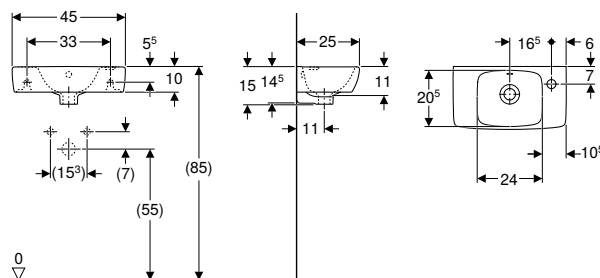

Washbasins

Handrinse basins

Geberit Selnova Compact handrinse basin, small projection, with shelf surface

click & scan

Technical data

Product material	Vitreous china

Scope of delivery

- Handrinse basin

Characteristics

- Can be installed with a washbasin cabinet
- Asymmetrical
- Small projection
- Can be combined with half pedestal
- Can be combined with full pedestal
- With shelf surface

Art. no.	Colour / surface	Tap hole	Overflow	B	Cabinet width	H	T	Shelf space
				[cm]	[cm]	[cm]	[cm]	
500.318.01.1	white	right	visible, symmetrical	45	40.8	15	25	left
500.319.01.1	white	left	visible, symmetrical	45	40.8	15	25	right

Can be combined with

- Geberit Selnova Square full pedestal → p. 703

Accessories

- Geberit dip tube trap for washbasin, horizontal outlet
- Geberit dip tube trap for washbasin, space-saving model, horizontal outlet
- Geberit waste outlet with free outlet, screen
- Geberit fastening material for handrinse basin → p. 1035

Assortment overview – Geberit Selnova Compact WCs and WC seats

Geberit International Sales, version: December 2025

				Wall-hung WCs	
				Geberit Selnova Compact wall-hung WC, washdown, small projection, Rimfree	Geberit Selnova Compact wall-hung WC, washdown, small projection, square design
White				500.349.01.1	500.263.01.1
				→ p. 765	→ p. 765
Geberit Selnova WC seat, fastening from above	Without soft-closing mechanism	500.337.01.1	→ p. 752	✓	
	With soft-closing mechanism	500.333.01.1	→ p. 752	✓	
	With soft-closing mechanism, quick-release hinges	500.335.01.1	→ p. 752	✓	
Geberit Selnova Square WC seat, slim design, fastening from above	Without soft-closing mechanism	500.338.01.1	→ p. 722		✓
	With soft-closing mechanism	500.334.01.1	→ p. 722		✓
	With soft-closing mechanism	500.336.01.1	→ p. 722		✓

✓ Compatible