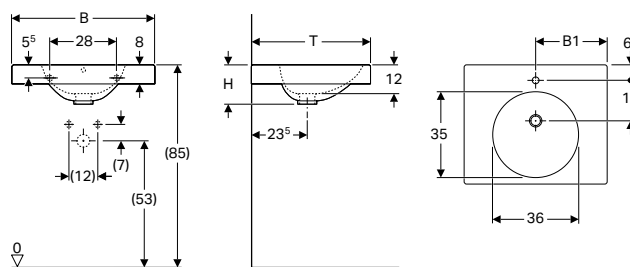

Washbasins

Geberit Preciosa II washbasin with shelf surface

click & scan

Technical data

Product material	Fine fireclay

Characteristics

- With shelf surface

Art. no.	Colour / surface	Tap hole	Overflow	B1 [cm]	H [cm]	T [cm]	Shelf space

B / width: 60 cm

123260000	white	centred	visible, symmetrical	30	16.5	50	on both sides
123262000	white	centred	without	30	16.5	50	on both sides
123261000	white	without	without	30	16.5	50	on both sides

B / width: 90 cm

123290000	PO white	centred	visible, symmetrical	45	16.5	50	on both sides
123292000	PO white	centred	without	45	16.5	50	on both sides
123291000	PO white	without	without	45	16.5	50	on both sides

PO: Phase out as of December 2026

Can be combined with

- Geberit Preciosa II towel rail for washbasin → p. 1036

Accessories

- Geberit dip tube trap for washbasin, horizontal outlet
- Geberit dip tube trap for washbasin, space-saving model, horizontal outlet
- Geberit fastening material for washbasin → p. 1035