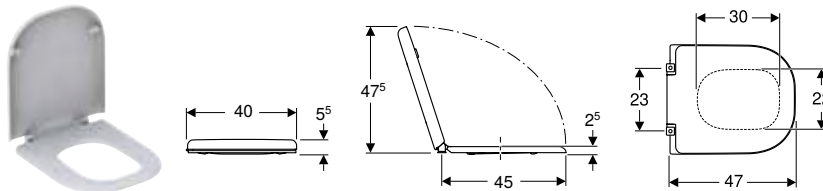

Geberit Selnova Comfort WC seat, square design, barrier-free, antibacterial, fastening from below

Technical data

Product material	Duroplast
Fastening distance	23 cm

Characteristics

- Barrier-free
- Antibacterial
- With hinge bar made of stainless steel
- Oblique buffers extend into the ceramic chamfer of the WC ceramic appliance and prevent the WC seat sliding sideways
- Overlapping WC lid
- Square design

Scope of delivery

- WC seat

Art. no.	Colour / surface	B [cm]	H [cm]	T [cm]	QuickRelease function	Soft-closing mechanism	Fastening	Hinge material
500.793.01.1	P white	40	5.5	47	no	no	from below	Stainless steel

P: Phase out

Can be combined with

- Geberit Selnova Comfort wall-hung WC, square, washdown, large projection, barrier-free, Rimfree → p. 772
- Geberit Selnova Comfort wall-hung WC, square, washout → p. 773

- Replaced by art. no. 572830000