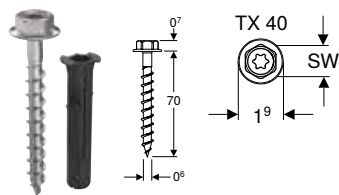

Accessories

- Sound insulating panel for Geberit GIS mounting bracket → p. 105

Geberit set of wood screws with dowels

click & scan

Application purposes

- For fastening Geberit Duofix system rails

Characteristics

- Hexalobular socket TX 40

Scope of delivery

- Bolt
- Dowel

Art. no.	SW [mm]
111.089.00.1	13