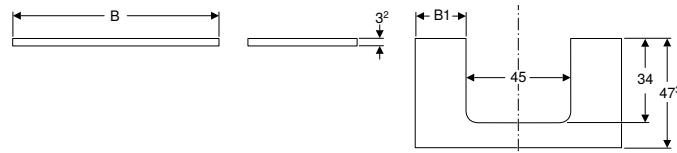

Mix & Match

Geberit ONE washtop with cutout, for lay-on washbasin, rectangular

Application purposes

- For mounting on a Geberit ONE, Acanto, iCon washbasin cabinet

Technical data

Product material	High-compressed three-layer chipboard

Characteristics

- FSC™ C134279 certified
- Moisture-resistant

Scope of delivery

- Washtop
- Fastening material