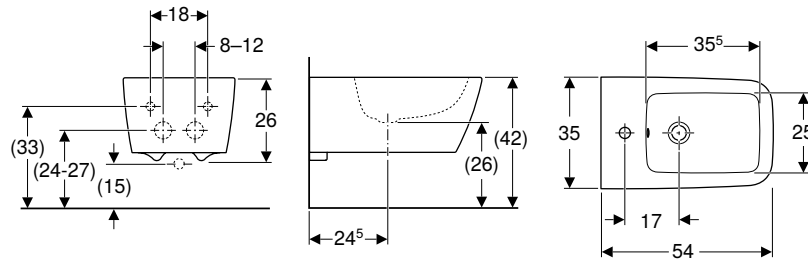

Geberit iCon Square wall-hung bidet, shrouded

click & scan

Application purposes

- For single-hole taps with flexible hoses

Technical data

Product material	Vitreous china

Characteristics

- Wall-hung
- Hidden water supply connection
- Easy fastening with Easy Fast Fixing (type EFF3)
- Shrouded
- Hidden fastening

Scope of delivery

- Fastening material

Art. no.	Colour / surface	Overflow	B [cm]	H [cm]	T [cm]
231910000	PO white	visible, symmetrical	35	26	54

PO: Phase out as of December 2026

To order additionally

- Extended drain for trap

Can be combined with

- Geberit iCon Square wall-hung WC, washdown, shrouded, Rimfree → p. 641