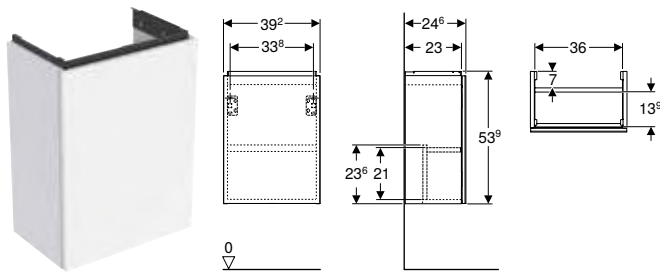

Washbasin cabinets

Geberit Acanto cabinet for handrinse basin, with one door

click & scan

Technical data

Product material	High-compressed three-layer chipboard

Scope of delivery

- Cabinet for handrinse basin
- Fastening material

Characteristics

- FSC™ C134279 certified
- Wall-hung
- With one door
- Hinge side left or right
- Opening with push-to-open mechanism
- Door with soft closing
- Moisture-resistant
- Delivered preassembled

Art. no.	Colour / surface	B	H	T
		[cm]	[cm]	[cm]

Washbasin width: 40 cm

503.001.01.1	Body, Front: white / high-gloss coated	39.2	53.9	24.6
503.001.01.2	Body: white / high-gloss coated Front: white / glossy glass	39.2	53.9	24.6
503.001.01.3 *	Body, Front: white / matt coated	39.2	53.9	24.6
503.001.JH.1	Body, Front: oak / wood-textured melamine	39.2	53.9	24.6
503.001.JK.1	Body, Front: lava / matt coated	39.2	53.9	24.6
503.001.JK.2	Body: lava / matt coated Front: lava / glossy glass	39.2	53.9	24.6
503.001.JR.1 *	Body, Front: hickory / wood-textured melamine	39.2	53.9	24.6

* Order-based production

Can be combined with

- Geberit Acanto handrinse basin, right tap hole → p. 552

Accessories

- Accessory overview – Geberit Acanto bathroom furniture → p. 559