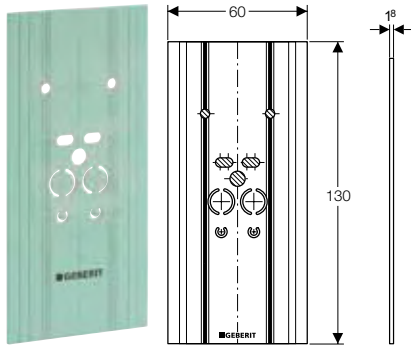

Geberit GIS panel for washbasin

click & scan

Application purposes

- For single-layer panelling of Geberit GIS elements for washbasin in GIS support system
- For use in the installation of Geberit GIS support systems on unfinished floors
- Not suitable for standard panel screws

Characteristics

- Screwable with Geberit panel screws
- Impregnated
- Environmentally compatible
- Non-combustible
- Type H2 according to EN 520+A1
- Predrilled for washbasin connections

Technical data

Product material	Plasterboard
Compressive strength	3.5 N/mm²

Art. no.	B [cm]	H [cm]	T [cm]
461.074.00.1	60	130	10

- Geberit panel screws must be used to screw in the panels

Geberit panel screw

click & scan

Application purposes

- For fastening Geberit panels and Geberit aqua panels Pro to Geberit Duofix system walls and Geberit GIS support systems

Characteristics

- Self-drilling screw, 4.2 x 35 mm
- Self-tapping thread
- Steel, hardened and phosphatised
- Flared head with crosshead Phillips PH 2

Technical data

Product material	Steel

Art. no.	B [cm]	H [cm]	T [cm]
461.030.00.1	0.82	0.82	3.8

Geberit panel screw, in magazine

click & scan

Application purposes

- For fastening Geberit panels and Geberit aqua panels Pro to Geberit Duofix system walls and Geberit GIS support systems
- For quick-fit auto-feed screwdriver

Characteristics

- Self-drilling screw, 4.2 x 35 mm
- Self-tapping thread
- Steel, hardened and phosphatised
- Flared head with crosshead Phillips PH 2
- Plastic magazine for 50 panel screws

Technical data

Product material	Steel

Art. no.	B [cm]	H [cm]	T [cm]
461.031.00.1	0.82	0.82	3.8