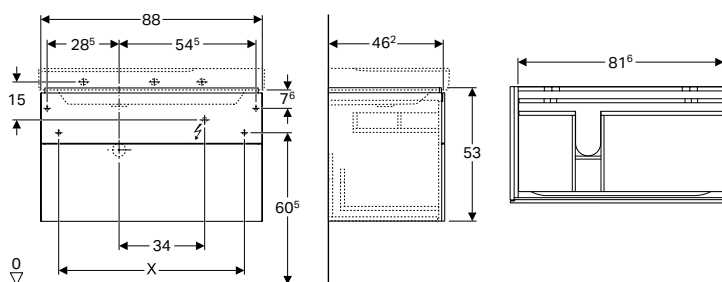

Geberit Xeno² cabinet for washbasin with shelf surface, with two drawers

click & scan

Geberit Xeno²

Technical data

Degree of protection	IP21
Nominal voltage	230 V AC
Mains frequency	50 Hz
Operating voltage	12 V DC
Product material	High-compressed three-layer chipboard
Drawer load max.	20 kg
Light source energy efficiency class	F
Light colour	3000 K

Scope of delivery

- Fastening material

Characteristics

- FSC™ C134279 certified
- Wall-hung
- With two drawers
- Opening with push-to-open mechanism
- With shelf surface
- Drawer with antislip mat
- Drawer with LED light
- Moisture-resistant
- Delivered preassembled

Art. no.	Colour / surface	B	Washbasin, width	H	T	Protection class	Power consumption	Luminous flux
		[cm]	[cm]	[cm]	[cm]		[W]	[lm]
Trap cutout: left								
500.515.01.1	white / high-gloss coated	88	90	53	46.2	II	3.75	450
500.515.00.1 *	greige / matt coated	88	90	53	46.2	II	3.75	450
500.515.43.1	scultura grey / wood-textured melamine	88	90	53	46.2	II	3.75	450
Trap cutout: right								
500.516.01.1	white / high-gloss coated	88	90	53	46.2	II	3.75	450
500.516.00.1 *	greige / matt coated	88	90	53	46.2	II	3.75	450
500.516.43.1	scultura grey / wood-textured melamine	88	90	53	46.2	II	3.75	450

* Order-based production

Can be combined with

- Geberit Xeno² washbasin with shelf surface → p. 530
- Geberit Xeno² illuminated mirror with direct and indirect lighting → p. 544

Accessories

- Accessory overview – Geberit Xeno² bathroom furniture → p. 533

- A Geberit washbasin connector, space-saving model is required for the installation of the base cabinet. See assortment overview washbasin series or online catalogue, washbasin accessories