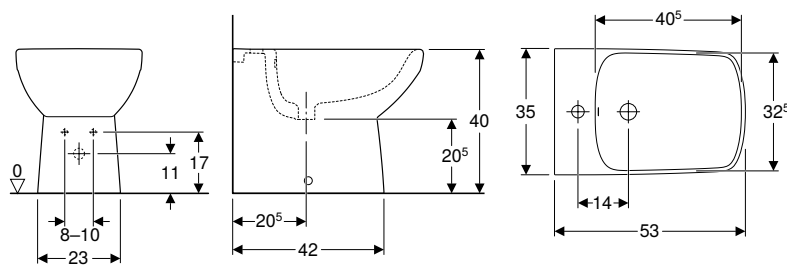

Floor-standing bidets

Geberit Selnova Square Premium floor-standing bidet, back-to-wall, semi-shrouded

click & scan

Technical data

Product material	Vitreous china

Scope of delivery

- Fastening material

Characteristics

- Back-to-wall
- Floor-standing
- Hidden water supply connection
- Semi-shrouded
- Hidden fastening

Art. no.	Colour / surface	Overflow	B [cm]	H [cm]	T [cm]
500.483.01.1	white	visible, symmetrical	35	40	53

To order additionally

- P-trap