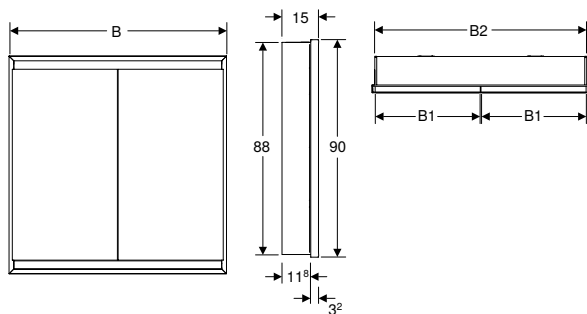

Geberit ONE mirror cabinet with ComfortLight and two doors, concealed installation, height 90 cm

click & scan

Application purposes

- For concealed installation

Technical data

Degree of protection	IP44
Nominal voltage	230 V AC
Mains frequency	50 Hz
Operating voltage	24 V DC
Product material	Aluminium
Light source energy efficiency class	E
Light colour	2200–4000 K
Service life of LED lighting max.	72000 h
Measuring method	L80B10
Colour rendering index	90
Standard deviation of colour matching	3 SDCM

Characteristics

- With ComfortLight
- LED lighting
- Indirect lighting
- Internal lighting
- Lighting mood infinitely adjustable from orientation light to day-light
- Functions can be triggered via touch sensor
- DALI-compatible control
- Compatible with Geberit Home App
- Time slot in desired luminous intensity adjustable with Geberit Home App
- With two doors
- Doors mirrored on both sides
- With two power sockets
- Power sockets mounted on the internal side at the top left and top right
- Continuously movable glass shelves

Scope of delivery

- 3 glass shelves
- Dummy cover for power socket left or right
- Mounting material

Art. no.	Colour / surface	B1 [cm]	B2 [cm]	H [cm]	H1 [cm]	T [cm]	T1 [cm]	T2 [cm]	Protection class	Power consumption [W]	Luminous flux (max. / above / below) [lm]
B / width: 75 cm											
505.802.00.1	anodised aluminium	36	73	90	88	15	11.8	3.2	I	75	4165 / 3248 / 917
505.802.00.2	white / powder-coated aluminium	36	73	90	88	15	11.8	3.2	I	75	4165 / 3248 / 917
505.802.00.7	black matt / powder-coated aluminium	36	73	90	88	15	11.8	3.2	I	75	4165 / 3248 / 917
B / width: 90 cm											
505.803.00.1	anodised aluminium	43.5	88	90	88	15	11.8	3.2	I	90	5058 / 3944 / 1114
505.803.00.2	white / powder-coated aluminium	43.5	88	90	88	15	11.8	3.2	I	90	5058 / 3944 / 1114
505.803.00.7	black matt / powder-coated aluminium	43.5	88	90	88	15	11.8	3.2	I	90	5058 / 3944 / 1114
B / width: 105 cm											
505.804.00.1	anodised aluminium	51	103	90	88	15	11.8	3.2	I	105	5950 / 4640 / 1310
505.804.00.2	white / powder-coated aluminium	51	103	90	88	15	11.8	3.2	I	105	5950 / 4640 / 1310
505.804.00.7	black matt / powder-coated aluminium	51	103	90	88	15	11.8	3.2	I	105	5950 / 4640 / 1310
B / width: 120 cm											
505.805.00.1	anodised aluminium	58.5	118	90	88	15	11.8	3.2	I	120	6843 / 5336 / 1507
505.805.00.2	white / powder-coated aluminium	58.5	118	90	88	15	11.8	3.2	I	120	6843 / 5336 / 1507
505.805.00.7	black matt / powder-coated aluminium	58.5	118	90	88	15	11.8	3.2	I	120	6843 / 5336 / 1507

To order additionally

- Installation box for Geberit ONE mirror cabinet, height 90 cm

Accessories

- Cover frame for Geberit ONE mirror cabinet, concealed installation → p. 516
- Geberit magnetic holder → p. 516
- Geberit magnifying mirror → p. 516

- Standard actuation via mirror cabinet and room push-button. Actuation via room switch must be changed accordingly in the Geberit Home app