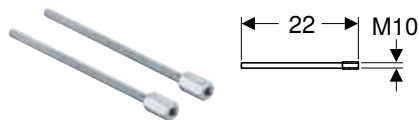

click & scan

Application purposes

- For extending Geberit Duofix wall anchors by 20 cm
- For Geberit Duofix wall anchors with threaded rod M10

Characteristics

- Can be shortened
- Zinc-plated

Art. no.

111.887.00.1