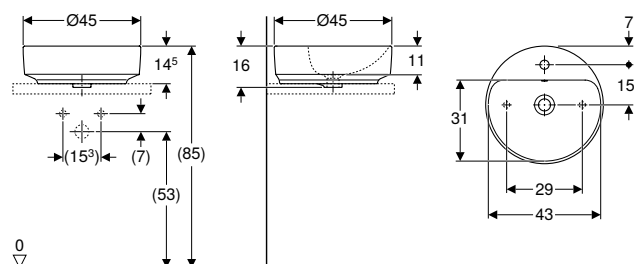

Geberit VariForm lay-on washbasin, round, with tap hole bench

click & scan

Application purposes

- For mounting on washtops

Technical data

Product material	Fine fireclay

Characteristics

- Round
- Easy to mount thanks to provided cutout template
- Can be installed with a washbasin cabinet

Scope of delivery

- Fastening material
- Template

Art. no.	Colour / surface	Tap hole	Overflow	B [cm]	H [cm]	T [cm]
D / outer diameter: 45 cm						
500.769.01.2	white	centred	visible, symmetrical	45	16	45
500.770.01.2*	white	centred	without	45	16	45

* Order-based production

Accessories

- Geberit waste outlet with free outlet and valve cover
- Geberit waste outlet with free outlet, screen