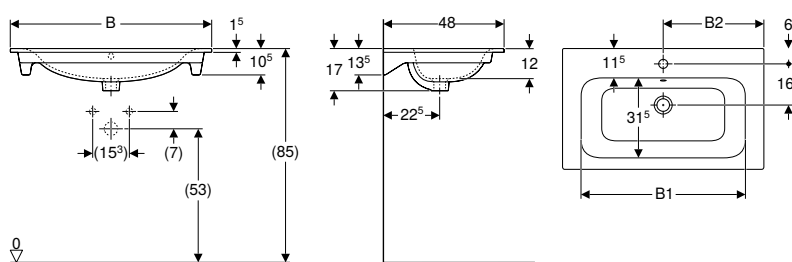

Vanity basins

Geberit Selnova Square vanity basin

click & scan

Application purposes

- For mounting on washbasin cabinets

Characteristics

- Slim rim

Technical data

Product material	Fine fireclay

Art. no.	Colour / surface	Tap hole	Overflow	B1 [cm]	B2 [cm]	Cabinet width [cm]	H [cm]	T [cm]
B / width: 55 cm								
500.993.00.1	white	centred	visible, symmetrical	49	27.5	53.8	17	48
B / width: 60 cm								
500.994.00.1	white	centred	visible, symmetrical	54	30	58.8	17	48
B / width: 80 cm								
500.995.00.1	white	centred	visible, symmetrical	74	40	78.8	17	48
B / width: 100 cm								
500.997.00.1	white	centred	visible, symmetrical	94	50	98.8	17	48

Can be combined with

- Geberit Selnova Square cabinet for vanity basin, slim rim, with one door → p. 708
- Geberit Selnova Square cabinet for vanity basin, slim rim, with two doors → p. 709