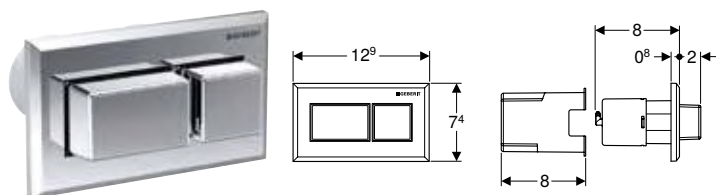

Geberit remote flush actuation, square design, pneumatic, for dual flush, concealed actuator, protruding

Application purposes

- For pneumatic remote flush actuation of Geberit exposed and concealed cisterns
- For releasing a dual flush
- For solid and drywall construction
- For concealed installation
- For Sigma concealed cisterns 12 cm
- For Omega concealed cisterns 12 cm
- For AP123 exposed cisterns
- For bathroom furniture

Characteristics

- Can be combined with Geberit actuator plates for single flush, dual flush and stop-and-go flush or Geberit cover plate
- Actuator buttons protruding
- Square design

Scope of delivery

- Actuator
- Pneumatic flushing device
- Pneumatic hose, length 2 m
- Conduit pipe, length 1.7 m
- Fastening material

Technical data

Actuation force (N) max.	22 N

Art. no.	Colour / surface	Product material
116.052.21.1	Plate, Button: chrome / glossy	Plastic