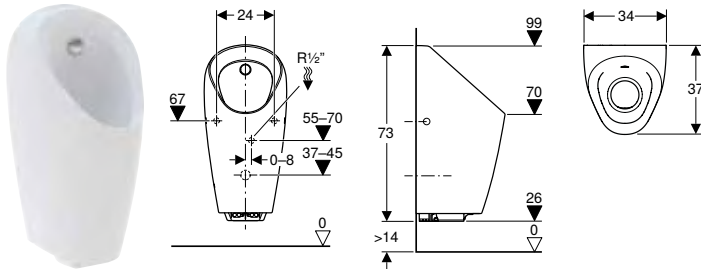

Urinals

Urinals, flush operation, rimless
With integrated urinal flush control

Geberit Selva urinal with integrated control, generator operation

click & scan

Application purposes

- For operating with automatic, water-saving flush
- For Geberit installation elements for urinals with or for integrated flush control

Technical data

Degree of protection	IP45
Operating voltage	6.6 V DC
Power consumption in standby mode max.	0.1 W
Flow pressure	1–8 bar
Water test pressure max.	16 bar
Flush volume small, adjustment range	0.5 l
Flow rate at 100 kPa / 1 bar with flow limiter	0.18 l/s
Interval flush time, factory setting	5 s
Detection time, factory setting	7 s
Flush time, adjustment range	1–15 s
Flush time, factory setting	7 s
Product material	Vitreous china

Scope of delivery

- Urinal flush control with generator and solenoid valve
- Rechargeable battery
- Fastening material
- Urinal trap with suction function
- Drain strainer
- Drain assembly
- Inlet set
- Water pressure reducing valve

Characteristics

- IR user detection with leg detection
- Rimless
- Wall-hung
- Urinal flush control can be replaced from front, without removing ceramic appliance
- Spray head can be replaced from front, without removing ceramic appliance
- Trap can be replaced from top, without removing ceramic appliance
- Trap adapter can be height-adjusted without tools
- Drainage system can be cleaned without removing ceramic appliance
- Water-saving hybrid mode can be set
- Adjustable interval flush
- Preflush can be set
- Continuous flush readiness due to self-sustaining power supply from 30 flushes per day of around 7 s each
- Functions can be set and queried with the Geberit Service Handy
- Device settings and operation with mobile device via integrated Bluetooth® interface
- Compatible with Geberit Control App
- Wirelessly connectable with Geberit Gateway via Bluetooth®
- Compatible with Geberit Connect
- Flush volume can be reduced to 0.5 l per flush with flush time
- Flushing out of urinal ceramic with 0.5 l per flush guaranteed, while compliant with EN13407
- Tap group II in accordance with DIN 4109

Art. no.	Colour / surface	B [cm]	H [cm]	T [cm]	Power consumption [W]	Inlet	Outlet	Target marking
116.084.00.1	white	34	73	37	≤ 0.5	rear	to the rear	no

Can be combined with

- Geberit Duofix element for urinal, 112–130 cm, universal, for exposed flushing valve
- Geberit GIS element for urinal, 114 cm, universal, for exposed flushing valve
- Geberit Kombifix element for urinal, 109–127 cm, universal, for exposed flushing valve

Accessories

- Geberit drain strainer for trap adapter d140 → p. 971

- For installing and removing the urinal flush control without removing the ceramic appliance, the urinal rim height must be at least 58 cm above finished floor