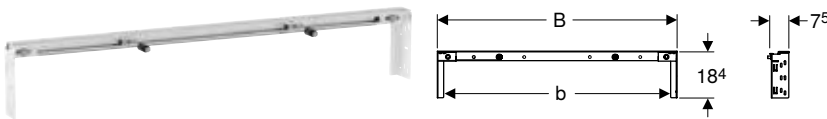

Accessories

- Geberit Duofix crossbar for element fastening, for stud clearance from 60 cm → p. 92

Geberit Duofix crossbar for element fastening, for stud clearance from 60 cm

click & scan

Application purposes