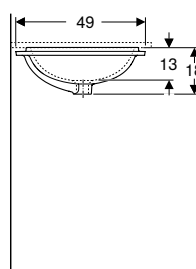

Geberit VariForm under-countertop washbasin, elliptic

click & scan

Application purposes

- For mounting on washtops from below

Technical data

Product material	Vitreous china

Characteristics

- Elliptic
- Easy to mount thanks to provided cutout template

Scope of delivery

- Fastening material
- Template

Art. no.	Colour / surface	Tap hole	Overflow	H [cm]	T [cm]

B / width: 62.5 cm

500.756.01.2	white	without	visible, symmetrical	18	49
500.758.01.2 *	white	without	without	18	49

* Order-based production

Accessories

- Geberit waste outlet with free outlet and valve cover
- Geberit waste outlet with free outlet, screen