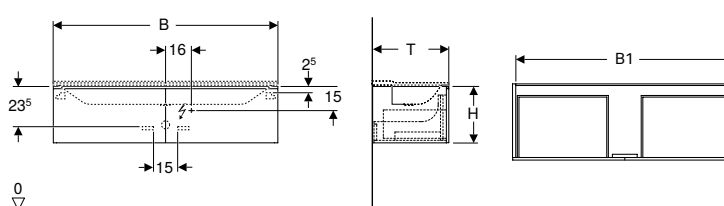

Art. no.	Colour / surface	B [cm]	B1 [cm]	B2 [cm]	B3 [cm]	B4 [cm]	H [cm]	T [cm]	Protection class	Power consumption [W]	Luminous flux [lm]
Washbasin width: 120 cm											
500.518.01.1	white / high-gloss coated	117.4	112.4	44	111	58.5	53	46.2	II	4	480
500.518.00.1 *	greige / matt coated	117.4	112.4	44	111	58.5	53	46.2	II	4	480
500.518.43.1	scultura grey / wood-textured melamine	117.4	112.4	44	111	58.5	53	46.2	II	4	480

* Order-based production

Can be combined with

- Geberit Xeno² washbasin → p. 529
- Geberit Xeno² illuminated mirror with direct and indirect lighting → p. 544

Accessories

- Accessory overview – Geberit Xeno² bathroom furniture → p. 533

- A Geberit washbasin connector, space-saving model is required for the installation of the base cabinet. See assortment overview washbasin series or online catalogue, washbasin accessories

Geberit Xeno² cabinet for washbasin made of solid surface material, with two drawers

Technical data

Degree of protection	IP44
Nominal voltage	230 V AC
Mains frequency	50 Hz
Operating voltage	12 V DC
Product material	High-compressed three-layer chipboard
Drawer load max.	20 kg
Light source energy efficiency class	F
Light colour	6400 K

Scope of delivery

- Fastening material

Characteristics

- FSC™ C134279 certified
- Wall-hung
- With two drawers
- Opening with push-to-open mechanism
- Drawer with soft closing
- Drawer with antislip mat
- Drawer with LED light
- LED lighting with proximity sensor
- Moisture-resistant
- Delivered preassembled

Art. no.	Colour / surface	B [cm]	B1 [cm]	H [cm]	T [cm]	Protection class	Power consumption [W]	Luminous flux [lm]
Washbasin width: 140 cm								
500.347.00.1 *	white / matt coated	139.5	135.4	35	47.3	II	13.5	1080
500.348.00.1 *	greige / matt coated	139.5	135.4	35	47.3	II	13.5	1080
500.348.43.1	scultura grey / wood-textured melamine	139.5	135.4	35	47.3	II	13.5	1080

Washbasin width: 160 cm								
500.346.01.1 *	white / matt coated	159.5	156.2	35	47.3	II	15	1240
500.346.00.1 *	greige / matt coated	159.5	156.2	35	47.3	II	15	1240
500.346.43.1	scultura grey / wood-textured melamine	159.5	156.2	35	47.3	II	15	1240

* Order-based production

Can be combined with

- Geberit Xeno² vanity basin → p. 531
- Geberit Xeno² illuminated mirror with direct and indirect lighting → p. 544

Accessories

- Accessory overview – Geberit Xeno² bathroom furniture → p. 533

- A Geberit washbasin connector, space-saving model is required for the installation of the base cabinet. See assortment overview washbasin series or online catalogue, washbasin accessories