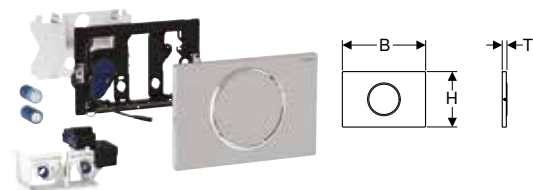

Geberit electronic WC flush control, battery operation, for Sigma concealed cistern 12 cm, with Sigma10 actuator plate, round, for pull-down rail, radio

click & scan

Application purposes

- For manual remote flush actuation of Sigma concealed cisterns 12 cm using pull-down rails with RF-controlled button
- For single flush
- For solid and drywall construction
- Suitable for barrier-free construction
- For Sigma concealed cisterns 12 cm
- Not suitable for use with Geberit inserts for in-cistern block

Technical data

Battery type	LR20
Degree of protection	IP45
Operating voltage	3 V DC
Power consumption in standby mode	0.15 W
Radio frequency	868.4 MHz
Radio frequency distance	10 m
Interval flush time, factory setting	5 s

Characteristics

- Flush actuation using pull-down rail, wireless, radio
- Single flush can be triggered via actuator plate
- Batteries in closed battery compartment in the flushing cistern
- Interval flush preset
- Adjustable interval flush
- Device settings and operation with mobile device via integrated Bluetooth® interface
- Compatible with Geberit Control App
- Wirelessly connectable with Geberit Gateway via Bluetooth®
- Compatible with Geberit Connect
- Screwable actuator plate

Scope of delivery

- Sigma10 actuator plate
- Mounting frame
- Protection plate
- Actuator rod
- Support block with servomotor and lifting device, premounted
- Control electronics with radio receiver
- 2 alkaline manganese batteries LR20, each 1.5 V
- Fastening material

Art. no.	Colour / surface	Product material	B	H	T	Power consumption	
			[cm]	[cm]	[cm]		[W]
115.869.16.6	Plate, Button: black matt / easy-to-clean coated Design ring/-s: black / glossy	Stainless steel	24.6	16.4	1.5	≤ 4	
115.869.SN.6	Plate, Button: brushed, easy-to-clean coated Design ring: polished	Stainless steel	24.6	16.4	1.5	≤ 4	

Accessories

- Geberit remote flush actuator for single flush, Bluetooth® → p. 252
- Geberit remote flush actuator for dual flush, Bluetooth® → p. 253
- Geberit RF-controlled button for electronic flush actuation → p. 252