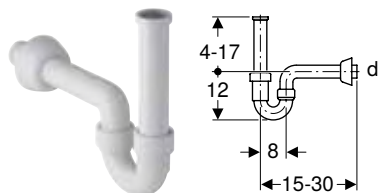

Geberit P-trap for washbasin, horizontal outlet

click & scan

Application purposes

- For washbasins
- For bidets

Technical data

Depth of water seal (mm)	70 mm
Product material	PP

Characteristics

- Quality-monitored in accordance with EN 274-3
- Horizontal outlet

Scope of delivery

- Straight connector with female thread
- Connection bend
- Wall collar

Art. no.	Colour / surface	d, $\emptyset$ [mm]	G ["]	h [cm]
151.100.11.1	white alpine	40	1 1/4	4-17

Covers

Geberit wall collar, large

click & scan

Art. no.	Colour / surface	d, $\emptyset$ [mm]	Product material	D [cm]	H [cm]
241.507.11.1	white alpine	32	Plastic	8.5	3.7
241.507.21.1	chrome / glossy	32	Plastic	8.5	3.7
241.508.11.1	white alpine	40	Plastic	8.5	3.7
241.508.21.1	chrome / glossy	40	Plastic	8.5	3.7
854.909.11.1	white alpine	50	PP	8.5	3.5
894.094.11.1	white alpine	50	PP	9	7

Geberit wall collar, flat

click & scan

Art. no.	Colour / surface	d, $\emptyset$ [mm]	Product material	D [cm]	H [cm]
854.187.11.1	white alpine	40	PP	8.5	1.5
854.188.11.1	white alpine	50	PP	8.5	1.5