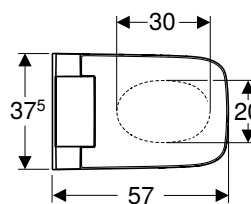

Geberit AquaClean Sela WC complete solution, wall-hung WC, square

Application purposes

- For convenient toilet use
- For gently cleaning the anal and vaginal areas with water

Technical data

Degree of protection	IPX4
Nominal voltage	230 V AC
Mains frequency	50 Hz
Power consumption in standby mode max.	0.5 W
Flow pressure	0.5–10 bar
Operating temperature	5–40 °C
Water temperature, adjustment range	34–40 °C
Spray time	50 s
WC seat load max.	150 kg

Scope of delivery

- Water supply connection set for Sigma and Omega concealed cisterns 12 cm, installation height 112 cm
- Female socket for mains connection
- Sound insulation set
- Descaling agent, 125 ml
- Cleaning set
- Remote control with wall-mounted case and battery CR2032
- Fastening material

Characteristics

- Water heating via continuous flow heater
- Anal shower with WhirlSpray shower technology
- Separate Lady shower nozzle in protected resting position
- Adjustable shower water temperature
- Spray intensity can be set to five different levels
- Spray arm can be set to five different positions
- Adjustable oscillating spray (automatic forward and reverse motion of the spray arm)
- Automatic pre- and postrinsing of the spray nozzle with fresh water
- Descaling programme
- Wall-hung
- Rimless WC ceramic appliance featuring TurboFlush flush technology
- Horizontal outlet
- Washdown WC
- User detection
- WC seat ring and WC lid with soft-closing mechanism
- WC lid with SoftOpening
- WC seat ring and WC lid with quick release
- Activation of the orientation light via brightness sensor
- Orientation light can be set in seven colours
- Functions and settings via remote control
- Three user profiles can be programmed
- Compatible with Geberit Home App
- Water supply connection on the left, hidden behind the WC ceramic
- Mains connection with flexible three-core sheathed cable, on the right side, hidden behind the WC ceramic
- External water supply connection on the left possible with accessories
- External mains connection with power outlet on the right possible
- Approval in accordance with (DIN) EN 1717 / (DIN) EN 13077

Art. no.	Colour / surface	B [cm]	H [cm]	T [cm]	Protection class	Power consumption [W]	QuickRelease function
146.250.01.1	WC ceramic appliance: white / KeraTect Design cover: white / glossy	37.5	40	57	I	1850	Yes, WC seat ring and WC lid
146.250.21.1	WC ceramic appliance: white / KeraTect Design cover: chrome / glossy	37.5	40	57	I	1850	Yes, WC seat ring and WC lid

To order additionally

- Geberit straight connector with sleeve and cover caps

Accessories

- Accessory overview – Water and electrical connection for Geberit concealed cisterns → p. 881

- This product is supplied with the Geberit AquaClean descaling agent. This consumable contains classified hazardous substances. Information, instructions and measures for handling hazardous substances safely can be found at <https://www.geberit-global.com>.