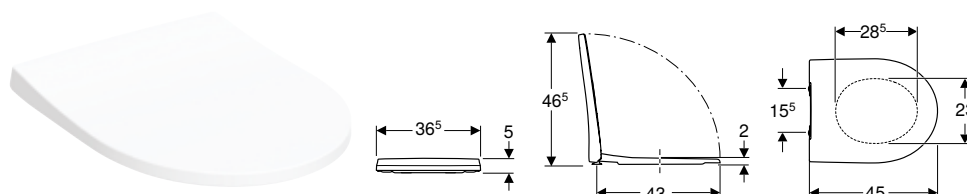

Geberit iCon WC seat, slim design

click & scan

Technical data

Product material	Duroplast
Fastening distance	15.5 cm

Characteristics

- Narrow design
- Overlapping WC lid
- Antibacterial

Art. no.	Colour / surface	B [cm]	H [cm]	T [cm]	QuickRelease function	Soft-closing mechanism	Fastening	Hinge material
500.835.01.1	white / glossy	36.5	5	45	Yes, with QuickRelease hinges	yes	from above	Brass chrome-plated
574950000	white / glossy	36.5	5	45	no	yes	from above	Brass chrome-plated

Can be combined with

- Geberit iCon wall-hung WC, washdown, shrouded, Rimfree → p. 639
- Geberit iCon wall-hung WC, washdown, shrouded → p. 642
- Geberit iCon wall-hung WC, washdown, small projection, shrouded, Rimfree → p. 640
- Geberit iCon floor-standing WC, washdown, back-to-wall, shrouded, Rimfree → p. 643
- Geberit iCon floor-standing WC, back-to-wall, shrouded, TurboFlush → p. 642
- Geberit iCon floor-standing WC for close-coupled exposed cistern, washdown, shrouded, Rimfree → p. 644