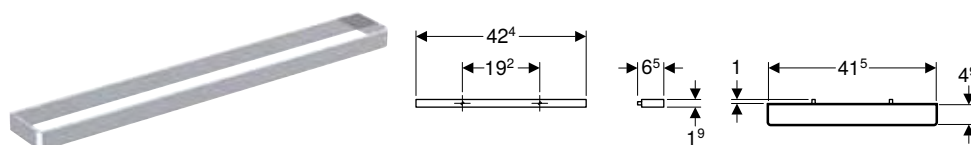

Geberit towel rail for bathroom furniture

click & scan

Application purposes

- For mounting on a washbasin cabinet

Characteristics

- Right-angled corner

Technical data

Product material	Steel

Scope of delivery

- Towel rail
- Fastening material

Art. no.	Colour / surface	B [cm]	H [cm]	T [cm]
502.328.00.1	chrome / glossy	42.4	1.9	4.9
502.328.01.3	white / matt powder-coated	42.4	1.9	4.9
502.328.14.1	black matt / matt powder-coated	42.4	1.9	4.9
502.328.JK.1	lava / matt powder-coated	42.4	1.9	4.9
502.328.JL.1	sand grey / matt powder-coated	42.4	1.9	4.9