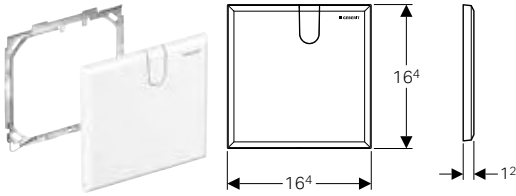

Geberit cover plate for concealed function box

click & scan

Application purposes

- For covering the service opening of Geberit washbasin taps with concealed function box
- For covering the service opening of Geberit installation boxes for Gateway

Scope of delivery

- Cover plate
- Mounting frame
- Fastening material

Technical data

Product material	Plastic

Art. no.	Colour / surface	L [cm]	B [cm]	T [cm]
116.425.11.1	white alpine	16.4	16.4	1.2