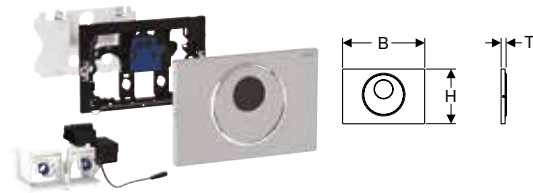

For mains operation, for Geberit Sigma concealed cisterns 12 cm

Geberit electronic WC flush control, mains operation, for Sigma concealed cistern 12 cm, with Sigma10 actuator plate, round, automatic / touchless / manual