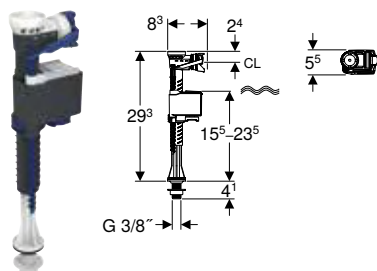

Geberit Type 323 fill valve, bottom water supply connection, 3/8", nipple made of plastic

click & scan

Application purposes

- For Geberit exposed cisterns with bottom water supply connection
- For greywater and rainwater with pH value 5.5–9.5, if a filter system is used
- For ceramic cisterns
- For potable water
- For water supply connections 3/8"

Characteristics

- Adjustable filling height
- Threaded nipple made of plastic
- Water supply connection on the bottom

Technical data

Flow pressure	0.1–10 bar
Storage temperature	≤ 40 °C
Flow rate at 50 kPa / 0.5 bar	0.06 l/s
Flow rate at 300 kPa / 3 bar	0.17 l/s

Art. no.	G ["]	B [cm]	H [cm]	T [cm]
136.753.00.1	3/8	5.5	29.3	8.3