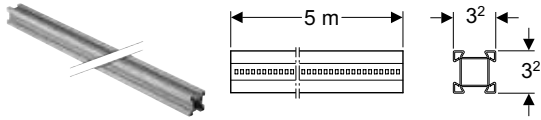

System walls

Support systems

Geberit GIS profile

click & scan

Application purposes

- For creating Geberit GIS support systems

Characteristics

- Zinc-plated

Art. no.	L [cm]	B [cm]	H [cm]
461.000.25.1	500	3.2	3.2