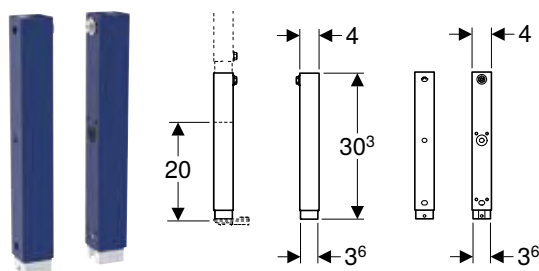

Characteristics

- Zinc-plated
- Fastening distance for threaded rods 38–58 cm

Scope of delivery

- 2 cavity profiles
- 2 threaded rods M10
- Reinforcing profile
- Fastening material

Art. no.

111.868.00.1

Geberit Duofix set of foot extensions 20 cm length