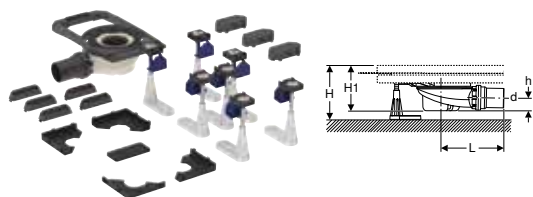

New

Geberit Duofix shower drain with seven long feet, integrated for CleanFloor30 shower surface, depth of water seal 50 mm

click & scan

Application purposes

- For drainage of Geberit CleanFloor30 shower surfaces, integrated
- For floor constructions up to upper edge of the finished floor 13.5–25 cm
- For fastening to Geberit Duofix installation frames for shower surfaces
- For use as floor drain with horizontal outlet

Characteristics

- Quality-monitored in accordance with EN 274-3
- Removable trap cup
- Threaded rods can be shortened

Scope of delivery

- Shower drain $\varnothing$ 90 mm
- Straight connector made of PE-HD
- Feet for installation frame
- 14 Gummiauflagen
- Holder for shower drain
- Assembly clamp
- Fastening screw

Art. no.	DN	d, $\varnothing$ [mm]	H [cm]	H1 [cm]	h [cm]
551.566.00.1	50	50	13.5–25	11.8	3.3

Available as of April 2026

To order additionally

- Geberit CleanFloor30 integrated shower surface, with sealing fleece
- Geberit Duofix installation frame for shower surfaces

New