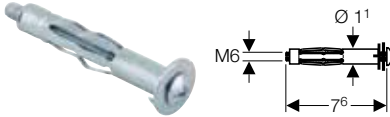

Characteristics

- Zinc-plated
- Thread M8

Art. no.

461.006.00.1

Geberit void dowel made of metal

click & scan

Application purposes

- For fastening Geberit GIS mounting brackets to panels with paneling thickness of 18–25 mm
- For fastening Geberit Duofix system rails to panels with paneling thickness of 18–25 mm