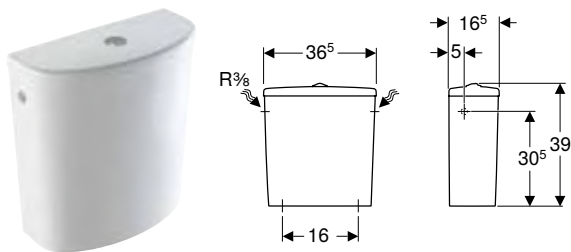

Geberit Selnova exposed cistern, close-coupled, dual flush, lateral water supply connection

click & scan

Application purposes

- For close-coupled installation
- For water supply connections 3/8"

Characteristics

- Dual flush
- Water supply connection on the left/right

Technical data

Flush volume, factory setting	6 l / 3 l
Flush volume large, adjustment range	6 l
Flush volume small, adjustment range	3 l
Product material	Vitreous china

Scope of delivery

- Exposed cistern, close-coupled
- Mechanism

Art. no.	Colour / surface	B [cm]	H [cm]	T [cm]
500.269.01.1	white	36.5	39	16.5

Can be combined with

- Geberit Selnova Comfort floor-standing WC for close-coupled exposed cistern, washdown, horizontal outlet, raised → p. 774
- Geberit Selnova floor-standing WC for close-coupled exposed cistern, washdown, horizontal outlet, semi-shrouded → p. 748
- Geberit Selnova floor-standing WC for close-coupled exposed cistern, washdown, vertical outlet → p. 750
- Geberit Selnova floor-standing WC for close-coupled exposed cistern, washdown, horizontal outlet → p. 750
- Geberit Selnova floor-standing WC for close-coupled exposed cistern, washdown, horizontal outlet, Rimfree → p. 749
- Geberit Selnova floor-standing WC for close-coupled exposed cistern, washdown, horizontal outlet, semi-shrouded, Rimfree → p. 746
- Geberit Selnova floor-standing WC for close-coupled exposed cistern, washdown, vertical outlet, semi-shrouded → p. 748