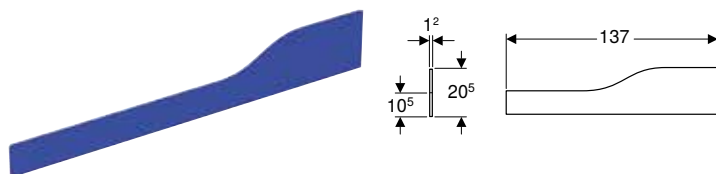

click & scan

Application purposes

- For Bambini play and washspaces

Technical data

Product material	Varicor
------------------	---------

Characteristics

- Shockproof
- Scratchproof
- Easy cleaning
- Seamless surface repair