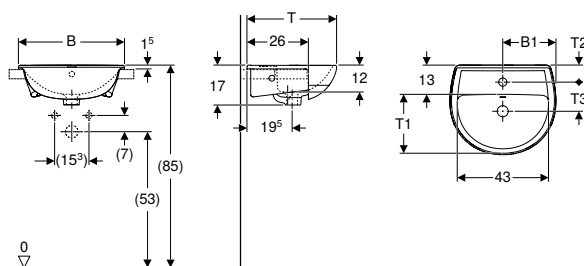

Geberit Bastia semirecessed washbasin

click & scan

Technical data

Product material	Vitreous china
------------------	----------------

Art. no.	Colour / surface	Tap hole	Overflow	B	B1	H	T	T1	T2	T3
				[cm]	[cm]	[cm]	[cm]	[cm]	[cm]	[cm]