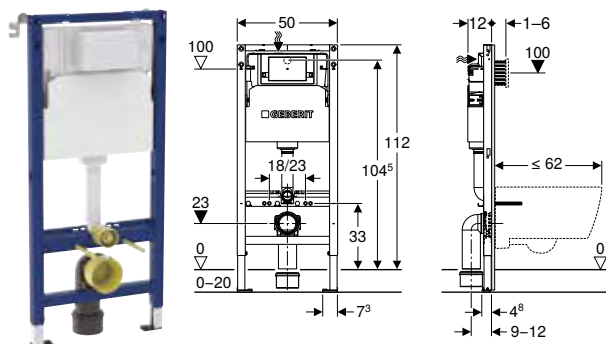

Art. no.	B [cm]	H [cm]	T [cm]
458.212.00.2	50	82	14

Accessories

- Accessory overview – Geberit Duofix elements for WCs → p. 43

- Actuator plate has to be ordered separately

Geberit Duofix element for wall-hung WC, 112 cm, with Alpha concealed cistern 12 cm, 6 / 3 litres