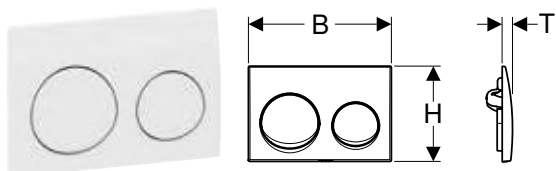

Geberit Alpha25 actuator plate, round, dual flush

click & scan

Application purposes

- For flush actuation with Alpha concealed cisterns

Technical data

Actuation force (N) max.	20 N

Characteristics

- Top/front actuation

Scope of delivery

- 2 actuator rods
- Fastening material

Art. no.	Colour / surface	Product material	B [cm]	H [cm]	T [cm]
115.040.11.5	Plate, Button: white	Plastic	21.3	14.2	1.6
115.040.21.5	Plate, Button: chrome / glossy	Plastic	21.3	14.2	1.6
115.040.46.5	Plate, Button: chrome / matt	Plastic	21.3	14.2	1.6