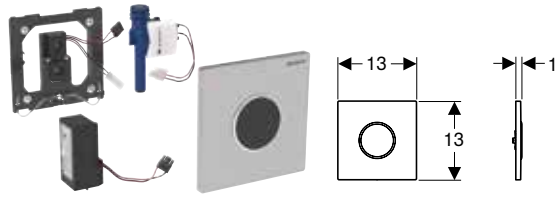

Urinal flush controls

Concealed

With electronic flush actuation, mains operation

Geberit urinal flush control with electronic flush actuation, mains operation, Type 10 cover plate, round

click & scan

Application purposes

- For automatic flush actuation of urinals

Technical data

Degree of protection	IP45
Nominal voltage	110–240 V AC
Mains frequency	50–60 Hz
Operating voltage	4.5 V DC
Flow pressure	1–8 bar
Water test pressure max.	16 bar
Test pressure air / inert gas max.	3 bar
Flow rate at 100 kPa / 1 bar without flow limiter	0.3 l/s
Flow rate at 100 kPa / 1 bar with flow limiter	0.18 l/s
Interval flush time, factory setting	5 s
Detection time, factory setting	7 s
Flush time, adjustment range	1–15 s
Flush time, factory setting	7 s

Characteristics

- Cover plate with securing bar
- Water-saving hybrid mode can be set
- Adjustable interval flush
- Preflush can be set
- Power failure control unit
- Valve-closing function when power fails
- Functions can be set and queried with the Geberit Service Handy
- Device settings and operation with mobile device via integrated Bluetooth® interface
- Compatible with Geberit Control App
- Wired networkable with Geberit gateway via GEBUS converter
- Wirelessly connectable with Geberit Gateway via Bluetooth®
- Compatible with Geberit Connect
- Flush volume can be reduced to 0.5 l per flush with regulating screw of installation set
- Tap group II in accordance with DIN 4109
- Components in contact with drinking water lead-free

Scope of delivery

- Type 10 cover plate with IR window
- Infrared control, premounted on mounting frame
- Solenoid valve
- Power supply unit
- Fastening material

Art. no.	Colour / surface	Product material	Power consumption [W]
116.025.16.1	Plate: black matt / easy-to-clean coated Design ring/-s: black / glossy	Stainless steel	≤ 0.5
116.025.DW.1	Plate: black / glossy Design ring/-s: black / matt	Stainless steel	≤ 0.5
116.025.JQ.1	Plate: chrome / matt, easy-to-clean coated Design ring/-s: chrome / glossy	Die-cast zinc	≤ 0.5
116.025.KH.1	Plate: chrome / glossy Design ring/-s: chrome / matt	Die-cast zinc	≤ 0.5
116.025.KJ.1	Plate: white alpine / glossy Design ring/-s: chrome / glossy	Die-cast zinc	≤ 0.5
116.025.KK.1	Plate: white alpine / glossy Design ring/-s: gold-coloured / glossy	Die-cast zinc	≤ 0.5
116.025.KM.1	Plate: black / glossy Design ring/-s: chrome / glossy	Die-cast zinc	≤ 0.5
116.025.SN.1	Plate: brushed, easy-to-clean coated Design ring: polished	Stainless steel	≤ 0.5

Can be combined with

- Geberit installation set with flush pipe, for urinal flush control, universal → p. 288
- Geberit installation set with nipple made of brass, for urinal flush control, universal → p. 289
- Geberit Duofix element for urinal, 112–130 cm, universal → p. 72
- Geberit Duofix element for urinal, 112–130 cm, universal, for spray head → p. 73
- Geberit GIS element for urinal, 114 cm, universal → p. 120
- Geberit GIS element for urinal, 114 cm, universal, for spray head → p. 121
- Geberit Kombifix element for urinal, 109–127 cm, universal → p. 27
- Geberit Kombifix element for urinal, 109–127 cm, universal, for spray head → p. 28