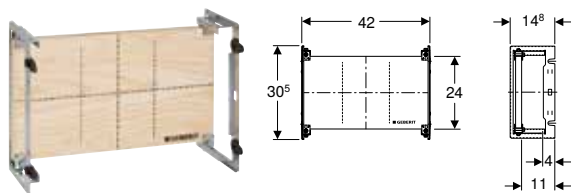

Geberit GIS mounting plate, universal, 24 x 42 cm, concealed installation

click & scan

Application purposes

- For installation in Geberit GIS support systems for prewalls, partition walls or freestanding walls
- For installation of concealed taps and fans, hygiene flush units and other built-in devices

Characteristics

- Infinitely variable height adjustment in Geberit GIS structure
- Mounting plate adjustable in height, width and depth
- Mounting plate made of veneered wood, waterproof bonded
- Building material class B2 in accordance with DIN 4102-1, resp. class D-s2, d0 in accordance with EN 13501-3
- Formaldehyde release class A in accordance with EN 1084, resp. Class E 1 according to EN 13936
- Mounting plate can be cut to size
- Crossbar, zinc-plated
- Crossbar with four quick-action fasteners

Art. no.	B [cm]	H [cm]	h1 [cm]	T [cm]
461.173.00.1	42	30.5	24	14.8