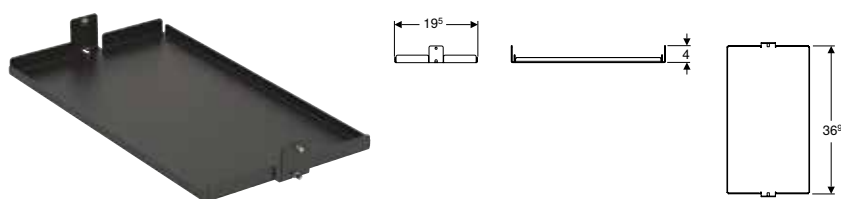

Geberit internal storage shelf

click & scan

Technical data

Product material	Powder-coated steel

Art. no.	B [cm]	H [cm]	T [cm]
503.017.00.1	19.8	4	36.9

Can be combined with

- Geberit tall cabinet with two cargoes → p. 494