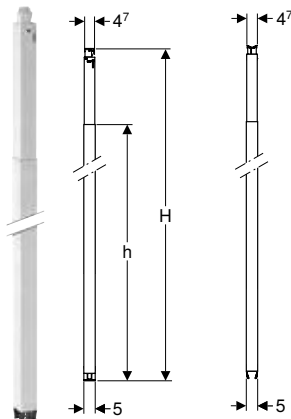

Geberit Duofix room-height stud

click & scan

Application purposes

- For creating Geberit Duofix system walls
- For fastening Geberit Duofix installation elements and crossbars
- For installation as intermediate stud or lateral connecting stud
- For ceilings with an inclination of up to 50°
- For ceiling recesses up to 25 mm
- For wall heights up to 4 m

Characteristics

- 2025 range
- Can be installed without tools
- Zinc-plated
- Corrosion-resistant
- Height can be adjusted telescopically by a maximum of 60 cm
- No connection to rear wall or installation wall required
- Fastening of Geberit Duofix elements to the stud without additional parts