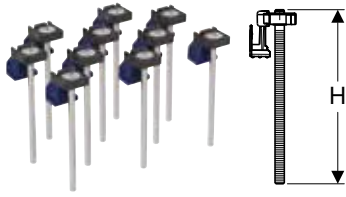

New

Geberit Duofix set of foot extensions for installation frames

click & scan

Application purposes

- For floor constructions up to finished floor level 25 cm
- For extending the feet of Geberit Duofix installation frames for CleanFloor30 shower surfaces

Characteristics

- Threaded rods can be shortened

Scope of delivery

- Set of 10 pieces

Art. no.	H [cm]
551.582.00.1	13.5

Available as of April 2026

- Replacement for art. no. 154.036.00.1

New