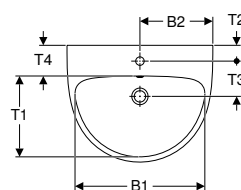

Washbasins

Geberit Selnova washbasin

Technical data

Product material	Vitreous china

Scope of delivery

- Washbasin

Characteristics

- Can be combined with half pedestal
- Can be combined with full pedestal

Art. no.	Colour / surface	Tap hole	Overflow	B1	B2	H	H1	H2	H3	T	T1	T2	T3	T4
				[cm]	[cm]	[cm]	[cm]	[cm]	[cm]	[cm]	[cm]	[cm]	[cm]	[cm]

B / width: 55 cm

500.315.01.1	white	centred	visible, symmetrical	47.5	27.5	17.5	14.5	13	14.5	44	29	6.5	14.5	11.5
500.304.01.1	white	without	visible, symmetrical	47.5		17.5	14.5	12	14.5	44	29			11.5

B / width: 60 cm

500.305.01.1	white	centred	visible, symmetrical	53.5	30	17.5	14.5	12	14.5	48	33	6.5	14.5	11.5

B / width: 65 cm

500.297.01.1	white	centred	visible, symmetrical	58	32.5	18.5	15	13.5	15	50	35	6.5	14.5	12

Can be combined with

- Geberit Selnova half pedestal → p. 733
- Geberit Selnova full pedestal → p. 733

Accessories

- Geberit waste outlet with free outlet and valve cover
- Geberit dip tube trap for washbasin, horizontal outlet
- Geberit fastening material for washbasin → p. 1035