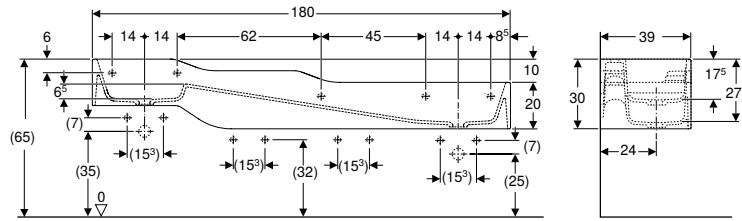

Geberit Bambini play and washspace, with four washbasin areas, lower basin on the right

click & scan