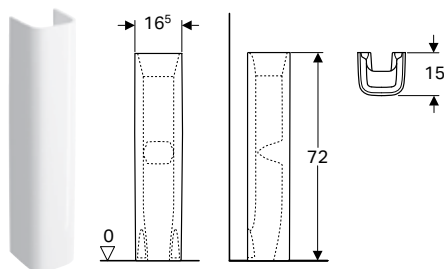

Pedestals

Geberit Selnova Square full pedestal

click & scan

Technical data

Product material	Vitreous china

Scope of delivery

- Full pedestal

Art. no.	Colour / surface	B [cm]	H [cm]	T [cm]
500.342.01.1	white	16.5	72	15

Can be combined with

- Geberit Selnova Compact handrinse basin, small projection, with shelf surface → p. 764
- Geberit Smyle handrinse basin, square design, asymmetrical overflow → p. 668
- Geberit Smyle washbasin, square design → p. 670
- Geberit Selnova Square handrinse basin with asymmetrical overflow → p. 700
- Geberit Selnova Square handrinse basin → p. 700
- Geberit Smyle handrinse basin, square design → p. 668