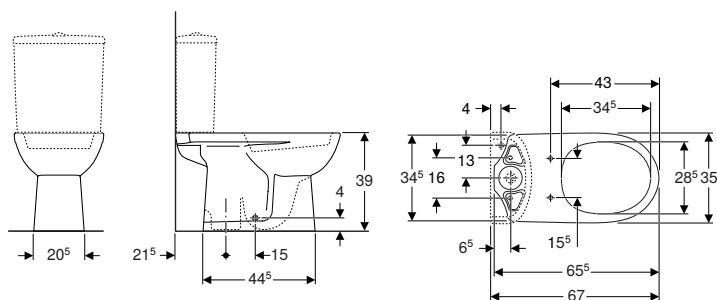

Geberit Selnova floor-standing WC for close-coupled exposed cistern, washdown, vertical outlet

click & scan

Application purposes

- For close-coupled exposed cistern

Technical data

Product material	Vitreous china

Characteristics

- Floor-standing
- Washdown WC
- With flush rim
- Vertical outlet
- Type 1, full flush volume 6 l, in accordance with EN 997
- Type 2 in accordance with EN 997

Scope of delivery

- WC ceramic appliance

Art. no.	Colour / surface	B [cm]	H [cm]	T [cm]
500.281.01.1	white	35.5	39	65.5