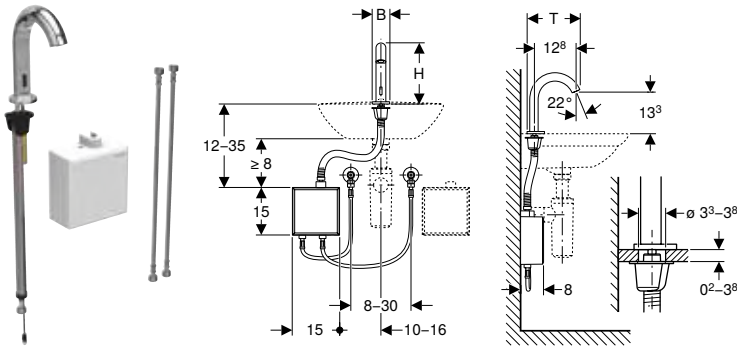

Taps

Washbasin taps
Deck-mounted, generator operation

Deck-mounted, generator operation

Geberit Piave washbasin tap, deck-mounted, generator operation, with exposed function box

click & scan

Application purposes