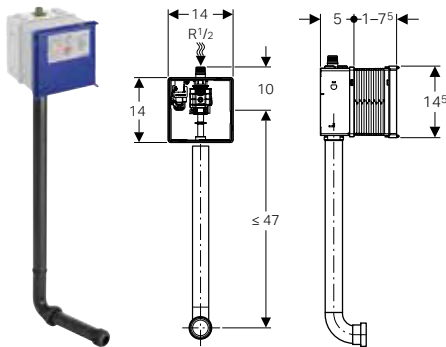

Geberit installation set with flush bend and flush bend extension, for Basic urinal flush control

click & scan

Application purposes

- For concealed installation in solid construction

Technical data

Flow pressure	1–8 bar
Water test pressure max.	16 bar
Flow rate at 100 kPa / 1 bar without flow limiter	0.3 l/s
Flow rate at 100 kPa / 1 bar with flow limiter	0.22 l/s

Characteristics

- Water supply connection on the top centre
- Premounted conduit pipe for rinsing pipeline
- Premounted stop valve with throttle
- Electrical connection prepared
- Protection box for service opening can be cut to length without tools

Scope of delivery

- Protection box with cover
- Water supply connection R 1/2"
- Concealed housing
- Stop valve with throttle
- Conduit pipe
- Terminal
- Flush pipe
- Sleeve
- Straight connector

Art. no.

115.985.00.5

Can be combined with

- Geberit Basic urinal flush control with electronic flush actuation, mains operation, actuator plate, square, made of plastic → p. 281
- Geberit Basic urinal flush control with electronic flush actuation, battery operation, actuator plate, square, made of plastic → p. 282

- Only compatible with art. no. 115.817.xx.5 and 115.818.xx.5