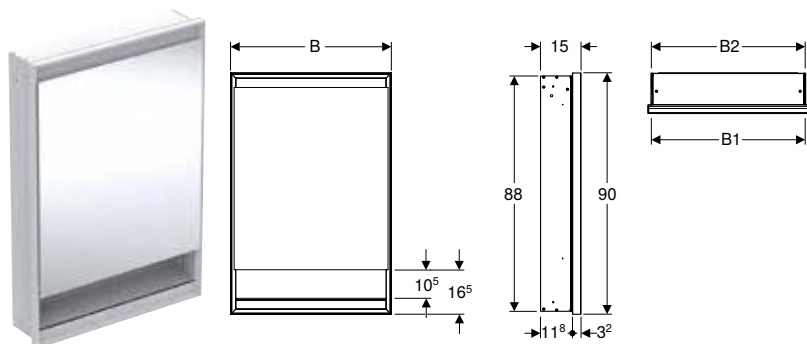

Geberit ONE mirror cabinet with niche and ComfortLight, with one door, concealed installation, height 90 cm

Application purposes

- For concealed installation

Technical data

Degree of protection	IP44
Nominal voltage	230 V AC
Mains frequency	50 Hz
Operating voltage	24 V DC
Product material	Aluminium
Light source energy efficiency class	E
Light colour	2200–4000 K
Service life of LED lighting max.	72000 h
Measuring method	L80B10
Colour rendering index	90
Standard deviation of colour matching	3 SDCM

Characteristics

- With ComfortLight
- LED lighting
- Indirect lighting
- Internal lighting
- Lighting mood infinitely adjustable from orientation light to day-light
- Functions can be triggered via touch sensor
- DALI-compatible control
- Compatible with Geberit Home App
- Time slot in desired luminous intensity adjustable with Geberit Home App
- With one door
- Door mirrored on both sides
- With two power sockets
- Power sockets mounted on the internal side at the top left and top right
- Continuously movable glass shelves

Scope of delivery

- 3 glass shelves
- Dummy cover for power socket left or right
- Mounting material

Art. no.	Colour / surface	B1 [cm]	B2 [cm]	H [cm]	H1 [cm]	H2 [cm]	T [cm]	T1 [cm]	T2 [cm]	Protec- tion class	Power con- sumption [W]	Door	Luminous flux (max. / above / below) [lm]
B / width: 60 cm													
505.820.00.1	anodised aluminium	57.5	58	90	88	10.5	15	11.8	3.2	I	60	left-hand hinge	3273 / 2552 / 721
505.821.00.1	anodised aluminium	57.5	58	90	88	10.5	15	11.8	3.2	I	60	right-hand hinge	3273 / 2552 / 721
505.820.00.2	white / powder-coated aluminium	57.5	58	90	88	10.5	15	11.8	3.2	I	60	left-hand hinge	3273 / 2552 / 721
505.821.00.2	white / powder-coated aluminium	57.5	58	90	88	10.5	15	11.8	3.2	I	60	right-hand hinge	3273 / 2552 / 721
505.820.00.7	black matt / powder-coated aluminium	57.5	58	90	88	10.5	15	11.8	3.2	I	60	left-hand hinge	3273 / 2552 / 721
505.821.00.7	black matt / powder-coated aluminium	57.5	58	90	88	10.5	15	11.8	3.2	I	60	right-hand hinge	3273 / 2552 / 721

To order additionally

- Installation box for Geberit ONE mirror cabinet, height 90 cm

Accessories

- Cover frame for Geberit ONE mirror cabinet, concealed installation → p. 516
- Geberit magnetic holder → p. 516
- Geberit magnifying mirror → p. 516

- Standard actuation via mirror cabinet and room push-button. Actuation via room switch must be changed accordingly in the Geberit Home app