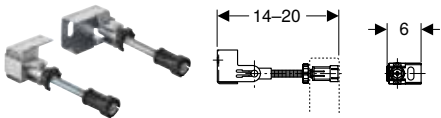

Geberit Duofix set of wall anchors for single installation, corner construction

click & scan

Application purposes

- For fastening Geberit Duofix installation elements in front of dry-walls and solid walls
- For placing and fastening panelling in part-height prewall installations

Scope of delivery

- Set of 2 pieces

Characteristics

- Can be adjusted in depth from the front, infinitely variable
- Integrated panelling support
- Threaded rod M10, zinc-plated
- Wall fixation 360° rotating
- Infinitely variable angle adjustment possible for corner installation

Art. no.

111.835.00.1

Accessories

- Geberit Duofix set of wall anchor extensions → p. 91