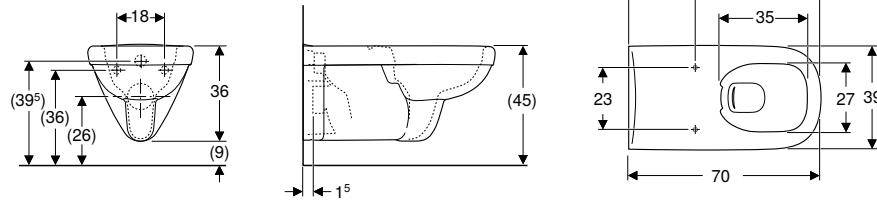

Geberit Selnova Comfort wall-hung WC, square, washdown, large projection, barrier-free, Rimfree

click & scan

Application purposes

- For concealed cisterns
- For pressure flushing valves

Technical data

Product material	Vitreous china

Scope of delivery

- WC ceramic appliance
- Extended flush pipe

Characteristics

- Wall-hung
- Washdown WC
- Rimless WC ceramic appliance featuring Rimfree flush technology
- Barrier-free
- Type 1, full flush volume 6 / 5 l, in accordance with EN 997
- Type 2 in accordance with EN 997
- Flushes with 4.5 l
- Large projection
- Ceramic chamfer to prevent WC seat sliding sideways
- Square design

Art. no.	Colour / surface	B [cm]	H [cm]	T [cm]
500.791.01.1	P white	39	36	70

P: Phase out

To order additionally

- WC seat