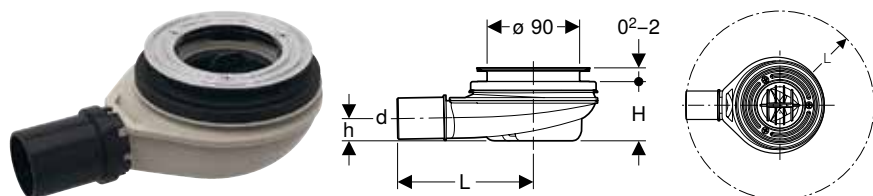

Geberit shower drain d90, depth of water seal 30 mm, outlet made of PE

click & scan

Application purposes

- For shower trays with valve hole ø 90 mm
- For shower trays without overflow
- For use as floor drain with horizontal outlet

Characteristics

- Deviating from the requirements from EN 274, the depth of water seal is just 30 mm
- Dip tube can be dismantled
- Removable trap cup

Technical data

Depth of water seal (mm)	30 mm

Scope of delivery

- Trap
- Fastening material

Art. no.	DN	Straight connector	d, ø [mm]	L [cm]	H [cm]	h [cm]
150.581.00.1	40	PE-HD	40	16.3	5.8	2.2

To order additionally

- Ablaufdeckel ø 90 mm

Can be combined with

- Geberit Split drain cover, d90, for shower drain, 30/50 mm water seal depth → p. 423
- Geberit drain cover d90, for shower drain, depth of water seal 30 / 50 mm → p. 422