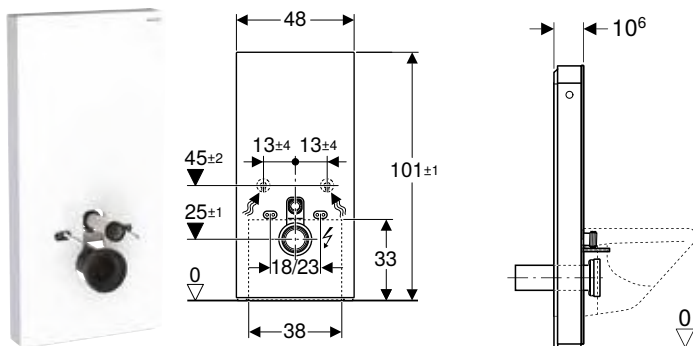

Geberit Monolith Plus sanitary module for wall-hung WC, 101 cm, front cladding made of glass

click & scan

Application purposes

- For renovations, conversions and new buildings
- For wall inlets with inlet height > 23 cm
- For replacing low-level exposed cisterns
- For replacing wall-hung WCs with close-coupled exposed cistern
- For Geberit AquaClean WC complete solutions
- For connecting Geberit AquaClean WC enhancement solutions, with accessories
- For mounting on finished floors
- For installation in front of drywalls or solid walls
- For compensating the offset between WC connections and wall drains using a stepped straight connector for wall-hung WCs

Technical data

Degree of protection	IPX4
Nominal voltage	100–240 V AC
Mains frequency	50–60 Hz
Operating voltage	12 V DC
Power consumption in standby mode max.	0.5 W
Flow pressure	0.1–10 bar
Flush volume, factory setting	6 l / 3 l
Flush volume large, adjustment range	4–6 l
Small flush volume	3 l
Light colour	2200–4000 K

Characteristics

- Dual flush
- Soft-touch buttons for flush actuation
- Settings can only be changed with the Geberit Home App
- Odour extraction with ceramic honey comb filter can be activated
- Odour extraction unit with run-on function
- Adjustable interval flush
- With ComfortLight
- Lighting mood infinitely adjustable from orientation light to day-light
- Light colour continuously adjustable from warm white to cool white
- DALI-compatible control
- Operation with extra-low voltage, no mains voltage in cistern
- Water supply connection on the bottom
- Water supply connection on the left/right possible with accessories
- Compensation of dimensional tolerances possible
- Height-adjustable up to 7 cm
- Fastening height WC ceramic appliance 35 ± 1 cm
- Cistern, fully insulated against condensation
- Side cladding made of aluminium brushed
- Self-supporting

Scope of delivery

- Water supply connection set with 2 angle stop valves, 1/2"
- Flush bend extension 160 mm
- Sleeve made of EPDM, ø 44 / 55 mm
- Straight connector made of PE-HD, ø 90 mm
- Adapter socket made of PE-HD, ø 90 / 110 mm
- 2 threaded rods M12
- Sound insulation set
- Female socket for mains connection
- Power supply unit
- Fastening material
- Base cover
- Fastening material for drywall

Art. no.	Colour / surface	B [cm]	H [cm]	T [cm]	Protection class	Power consumption [W]
131.221.JK.7	Front: lava / glass Side cladding: black / brushed aluminium	48	101	10.6	I	15
131.221.JL.7	Front: sand grey / glass Side cladding: brushed aluminium	48	101	10.6	I	15
131.221.SI.7	Front: white / glass Side cladding: brushed aluminium	48	101	10.6	I	15
131.221.SJ.7	Front: black / glass Side cladding: black / brushed aluminium	48	101	10.6	I	15
131.221.CD.7	N Front: black / Glass satinised Side cladding: black / brushed aluminium	48	101	10.6	I	15
131.221.TD.7	N Front: white / Glass satinised Side cladding: brushed aluminium	48	101	10.6	I	15

N: New, available as of April 2026

Accessories