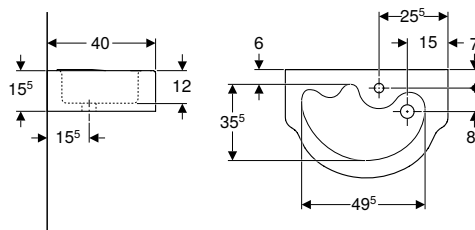

Washbasins

Washbasins

Geberit Bambini washbasin for children

click & scan

Application purposes

- For children
- For schools, childcare facilities and other educational facilities

Characteristics

- Asymmetrical

Technical data

Product material	Vitreous china

Art. no.	Colour / surface	Tap hole	Overflow	H [cm]	T [cm]
B / width: 60 cm					
326060000	white	centred	without	15.5	40

Can be combined with

- Geberit Bambini washbasin tap, single-lever mixer → p. 841
- Geberit Bambini washbasin tap, mains operation → p. 842
- Geberit Bambini washbasin tap, battery operation, multicolour → p. 845
- Geberit Bambini washbasin tap, battery operation → p. 846
- Geberit Bambini washbasin tap, mains operation, multicolour → p. 843
- Geberit Bambini washbasin tap, mains operation → p. 844
- Geberit Bambini washbasin tap, single-lever mixer, multicolour → p. 840

Accessories

- Geberit waste outlet with free outlet and valve cover
- Geberit waste outlet with free outlet, screen
- Geberit fastening material for washbasin → p. 1035