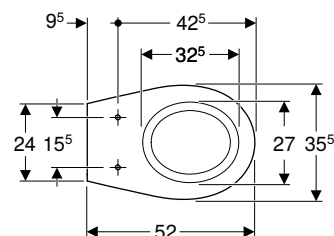

Geberit Bastia wall-hung WC, washdown

click & scan

Application purposes

- For concealed cisterns
- For pressure flushing valves

Characteristics

- Wall-hung
- Washdown WC
- With flush rim
- Type 1, full flush volume 6 / 5 l, in accordance with EN 997

Technical data

Product material	Vitreous china

Art. no.	Colour / surface	B [cm]	H [cm]	T [cm]
501.769.00.5	white	35.5	34	52

To order additionally

- WC seat

Can be combined with

- Geberit Bastia WC seat, fastening from above → p. 787
- Geberit Bastia WC seat, fastening from below → p. 787