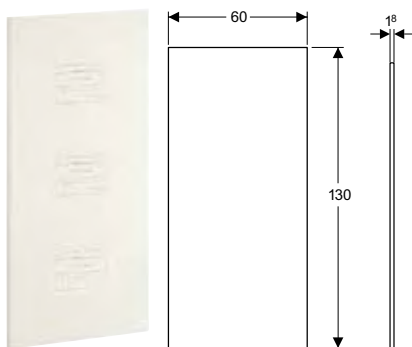

Geberit GIS aqua panel Pro

click & scan

Application purposes

- For single-layer, vertical panelling of Geberit GIS support systems
- For single-layer panelling of Geberit Duofix system walls
- For areas exposed to high and very high water action
- For use in all four water action classes W0-I, W1-I, W2-I and W3-I, according to DIN 18534
- Not suitable for standard panel screws

Characteristics

- Screwable with Geberit panel screws
- Cement-bonded mineral structural panel
- Water-resistant
- Resistant against mould
- Building material class A1, non-combustible, in accordance with DIN 4102
- Self-supporting
- Dimensionally stable
- Can be processed with woodworking tools as saws and drilling machines
- Circumferential chamfered edges 45°

Technical data

Product material	Calcium silicate
Compressive strength	9.3 N/mm²

Art. no.	B [cm]	H [cm]	T [cm]	Weight of main element [kg]
461.163.00.5	60	130	1.8	13.48