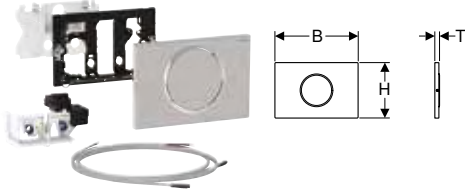

Geberit electronic WC flush control, mains operation, for Sigma concealed cistern 12 cm, with Sigma10 actuator plate, round, for pull-down rail, manual

Application purposes

- For manual remote flush actuation of Sigma concealed cisterns 12 cm using pull-down rails with potential-free push-button with closing function
- For single flush
- For solid and drywall construction
- Suitable for barrier-free construction
- For Sigma concealed cisterns 12 cm
- Not suitable for use with Geberit inserts for in-cistern block

Technical data

Degree of protection	IP45
Nominal voltage	85–240 V AC
Mains frequency	50–60 Hz
Operating voltage	12 V DC
Power consumption in standby mode	0.15 W
Interval flush time, factory setting	5 s

Characteristics

- Flush actuation connected by wire
- Flush actuation via pull-down rail, connected by wire
- Push-buttons can be connected in parallel
- Single flush can be triggered via actuator plate
- Power supply via external power supply unit
- Transformation of mains voltage to extra-low voltage, 12 V DC
- Operation with extra-low voltage, no mains voltage in cistern
- Interval flush preset
- Adjustable interval flush
- Device settings and operation with mobile device via integrated Bluetooth® interface
- Compatible with Geberit Control App
- Wired networkable with Geberit gateway via GEBUS converter
- Wirelessly connectable with Geberit Gateway via Bluetooth®
- Compatible with Geberit Connect
- Screwable actuator plate

Scope of delivery

- Sigma10 actuator plate
- Mounting frame
- Protection plate
- Actuator rod
- Support block with servomotor and lifting device, premounted
- Electrical control
- 2 cables, prefabricated, length 1.2 m
- Fastening material

Art. no.	Colour / surface	Product material	B	H	T	Power consumption [W]
			[cm]	[cm]	[cm]	
115.863.16.6	Plate, Button: black matt / easy-to-clean coated Design ring/-s: black / glossy	Stainless steel	24.6	16.4	1.5	≤ 4
115.863.SN.6	Plate, Button: brushed, easy-to-clean coated Design ring: polished	Stainless steel	24.6	16.4	1.5	≤ 4

To order additionally

- Geberit power supply unit for Power & Connect box → p. 249

Can be combined with

- Geberit installation set with power supply unit, for WC flush controls with electronic flush actuation, 12 V → p. 248
- Geberit set of Power & Connect box and power supply unit for element for wall-hung WC → p. 250
- Geberit 230 V / 12 V / 50 Hz power supply unit set with 1.8 m voltage supply cable and combination outlet mounting box → p. 207

Accessories

- Geberit installation set for WC flush control with mechanical flush actuation, push-button → p. 251
- Geberit installation set for WC flush control with electronic flush actuation, for pull-down rail → p. 251