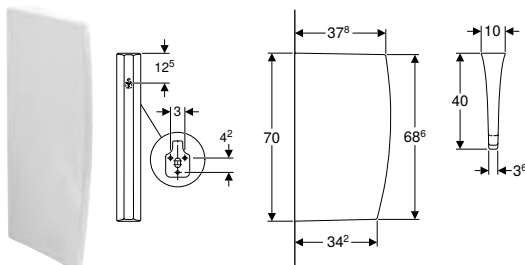

Urinal divisions made of sanitary ceramic

Geberit urinal division, sanitary ceramic

click & scan

Technical data

Product material	Vitreous china

Scope of delivery

- Fastening material

Art. no.	Colour / surface	L [cm]	B [cm]	H [cm]
110000000	white	40	10	70