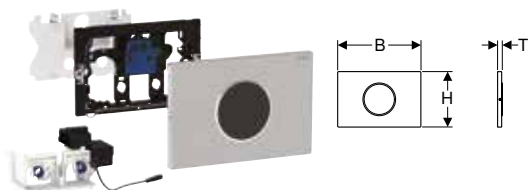

Geberit electronic WC flush control, mains operation, for Sigma concealed cistern 12 cm, with Sigma10 actuator plate, round, automatic / touchless, screwable

Application purposes

- For releasing a dual flush
- For solid and drywall construction
- For touchless flush actuation of Sigma concealed cisterns 12 cm
- Not suitable for use with Geberit inserts for in-cistern block
- Suitable for barrier-free construction

Technical data

Degree of protection	IP45
Nominal voltage	85–240 V AC
Mains frequency	50–60 Hz
Operating voltage	12 V DC
Power consumption in standby mode	0.15 W
Interval flush time, factory setting	5 s
Detection time, factory setting	7 s

Characteristics

- Touchless flush actuation for single or dual flush by moving hand toward sensor
- Flush actuation possible via external push-button
- Screwable actuator plate
- Power supply via external power supply unit
- Transformation of mains voltage to extra-low voltage, 12 V DC
- Operation with extra-low voltage, no mains voltage in cistern
- Interval flush preset
- Adjustable interval flush
- Preflush can be set
- Minimum detection time can be set
- Device settings and operation with mobile device via integrated Bluetooth® interface
- Compatible with Geberit Control App
- Wired networkable with Geberit gateway via GEBUS converter
- Wirelessly connectable with Geberit Gateway via Bluetooth®
- Compatible with Geberit Connect
- Compatible with Geberit Service Handy
- Vandal-resistant

Scope of delivery

- Sigma10 actuator plate
- Mounting frame with infrared control, premounted
- Protection plate
- Support block with servomotor and lifting device, premounted
- Fastening material

Art. no.	Colour / surface	Product material	B [cm]	H [cm]	T [cm]	Power consumption [W]
115.906.16.6	Plate: black matt / easy-to-clean coated Design ring/-s: black / glossy	Stainless steel	24.6	16.4	1.5	≤ 4
115.906.DW.6	Plate: black / glossy Design ring/-s: black matt	Stainless steel	24.6	16.4	1.5	≤ 4
115.906.SN.6	Plate: brushed, easy-to-clean coated Design ring: polished	Stainless steel	24.6	16.4	1.5	≤ 4

To order additionally

- Geberit power supply unit for Power & Connect box → p. 249

Can be combined with

- Geberit installation set with power supply unit, for WC flush controls with electronic flush actuation, 12 V → p. 248
- Geberit set of Power & Connect box and power supply unit for element for wall-hung WC → p. 250
- Geberit 230 V / 12 V / 50 Hz power supply unit set with 1.8 m voltage supply cable and combination outlet mounting box → p. 207

Accessories

- Geberit remote flush actuator for single flush, Bluetooth® → p. 252
- Geberit remote flush actuator for dual flush, Bluetooth® → p. 253