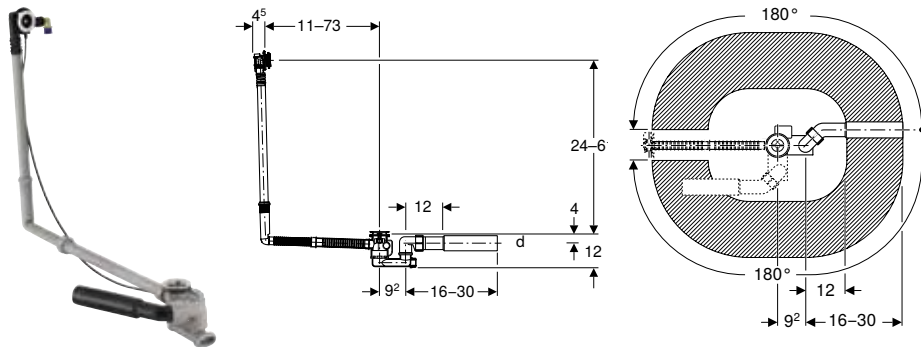

Art. no.	Colour / surface	DN	d, ø [mm]	Discharge rate [l/s]
150.711.21.6	chrome / Glossy	40	40 / 50	0.85

Geberit bathtub drain with turn handle and inlet, d52, length 73 cm

Application purposes

- For bathtubs with valve hole ø 52 mm
- For bathtubs made of steel, plastic or cast iron
- For custom-size bathtubs

Technical data

Sound class	1
Inlet capacity at 300 kPa / 3 bar	0.35 l/s
Overflow discharge rate	0.6 l/s
Depth of water seal (mm)	50 mm

Characteristics

- With overflow and inlet
- Quality-monitored in accordance with EN 274-3
- Inlet jet can be aligned
- Double-sided seals on drain and overflow
- Overflow head with extendible mount can be fastened

Scope of delivery

- Overflow head with inlet
- Waste outlet
- Trap
- Elbow tap connector 90° with MasterFix, 1/2", radial-sealing
- Connection bend made of PE-HD, ø 40 / 50 mm
- Protection box
- Fastening material

Art. no.	DN	d, ø [mm]	Discharge rate [l/s]
150.701.00.6	40	40 / 50	0.85

To order additionally

- Ready-to-fit set

Accessories

- Geberit Split ready-to-fit set, d52, for bathtub drain with turn handle and inlet → p. 429

Ready-to-fit-sets for turn handle actuation and inlet

Geberit Split ready-to-fit set, d52, for bathtub drain with turn handle and inlet

Scope of delivery

- Actuator rosette
- Tap aerator
- Waste plug
- Fastening material

Art. no.	Colour / surface
150.481.11.1	white alpine
150.481.14.1	black matt
150.481.21.1	chrome / Glossy
150.481.KJ.1	Cover plate: white alpine / Glossy Design ring/-s: chrome / Glossy