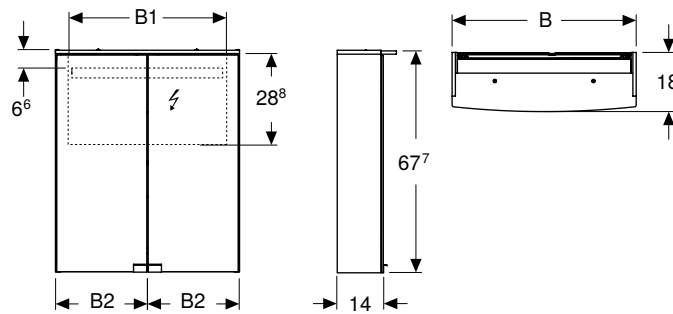

Mirror cabinets

Geberit Option Basic mirror cabinet with lighting and two doors

click & scan

Technical data

Degree of protection	IP44
Nominal voltage	230 V AC
Mains frequency	50 Hz
Operating voltage	12 V DC
Output voltage	12 V DC
Product material	High-compressed three-layer chipboard
Light source energy efficiency class	F
Light colour	4200 K
Service life of LED lighting	60000 h
Measuring method	LM-80
Colour Rendering Index min.	80

Scope of delivery

- Mirror cabinet
- 2 glass shelves
- Handle, bright chrome-plated
- Fastening material

Characteristics

- Suitable for all bathroom series
- FSC™ C134279 certified
- LED lighting
- Mechanical switch
- Power socket mounted on the bottom side on the left or right
- Movable glass shelves
- With two doors
- Doors mirrored on both sides
- With orientation light on switch