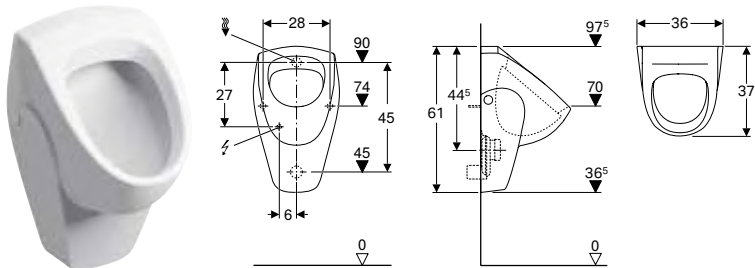

Geberit Selnova urinal, inlet from the rear, outlet to the rear

Application purposes

- For operating with automatic, water-saving flush
- For operation with manual or automatic flush actuation
- For concealed urinal flush controls
- For concealed urinal flush controls, hidden
- For exposed urinal flush controls, hidden

Technical data

Flush volume small, adjustment range	1 l
Product material	Vitreous china

Characteristics

- Wall-hung
- With flush rim
- Hidden trap
- Hidden fastening
- Fulfils requirements in accordance with EN 13407

Scope of delivery

- Urinal ceramic

Art. no.	Colour / surface	B [cm]	H [cm]	T [cm]	Outlet
500.344.01.1	white	36	61	37	to the rear

To order additionally

- Geberit fastening material for urinal, Kerafix → p. 973

Accessories

- Geberit flush bend extension for urinal, with sleeve
- Geberit inlet connection piece for urinals → p. 973
- Geberit urinal trap d40, horizontal outlet
- Geberit urinal trap, horizontal outlet