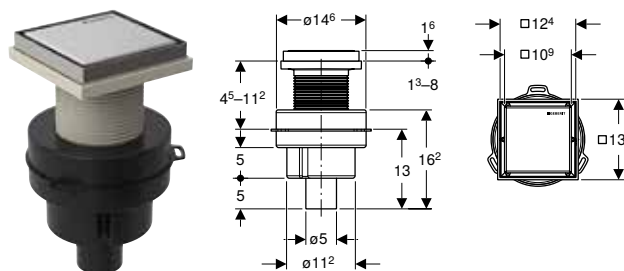

Geberit Aquorea floor drain with top piece made of PP, d50, tile-bearing grating 10 x 10 cm

click & scan

Application purposes

- For use inside buildings
- For use as floor drain with vertical outlet

Technical data

Depth of water seal (mm)	50 mm
Product material	PE-HD

Characteristics

- Straight connector made of PE-HD, $\varnothing$ 50 mm
- Diaphragm trap made of silicone
- Integrated protection against dehydration
- Integrated protection against germ formation
- Load-bearing capacity, class H 1.5 (1.5 kN)
- Cover can be tiled or used as a stainless steel surface

Scope of delivery

- Protection box

Art. no.	DN	d, $\varnothing$ [mm]	Discharge rate [l/s]	H [cm]
388.120.00.1	50	50	1	19.1-25.8