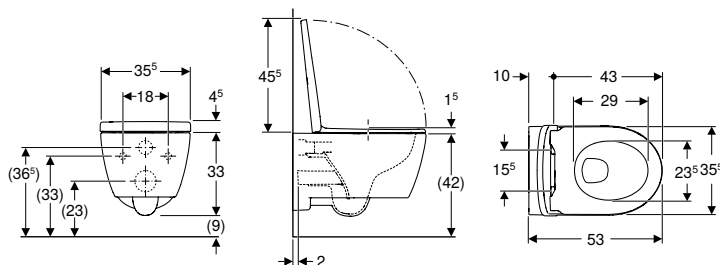

Geberit iCon wall-hung WC set, washdown, shrouded, Rimfree, with WC seat

Application purposes

- For concealed cisterns
- For pressure flushing valves

Technical data

Product material	Vitreous china

Scope of delivery

- WC ceramic appliance
- WC seat
- Fastening material

Characteristics

- Wall-hung
- Washdown WC
- Rimless WC ceramic appliance featuring Rimfree flush technology
- Easy fastening with Easy Fast Fixing (type EFF3)
- Type 1, full flush volume 6 / 5 / 4 l, in accordance with EN 997
- Quick-release hinges, lockable
- Type 2 in accordance with EN 997
- 4 l flush
- Shrouded
- Hidden fastening
- WC seat made of Duroplast
- Overlapping WC lid
- WC seat with EasyMount hinges

Art. no.	Colour / surface	B [cm]	H [cm]	T [cm]	QuickRelease function	Soft-closing mechanism	Fastening
501.663.JT.1	white / matt	35.5	33	53	Yes, with lockable QuickRelease hinges	yes	from above

Can be combined with

- Geberit iCon wall-hung bidet, shrouded → p. 648