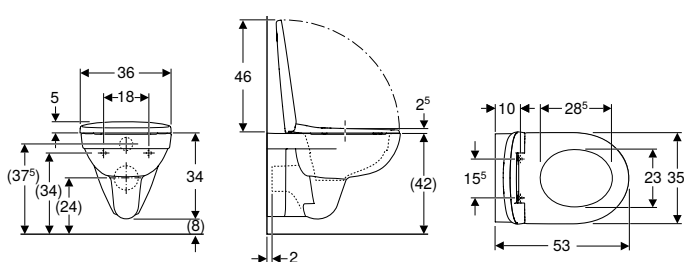

Geberit Selnova set of wall-hung WC, washdown, Rimfree, with WC seat

click & scan

Application purposes

- For concealed cisterns
- For pressure flushing valves

Technical data

Product material	Vitreous china

Characteristics

- Wall-hung
- Washdown WC
- Rimless WC ceramic appliance featuring Rimfree flush technology
- Type 1, full flush volume 6 / 4 l, in accordance with EN 997
- Type 2 in accordance with EN 997
- WC seat made of Duroplast
- Overlapping WC lid

Scope of delivery

- WC ceramic appliance
- WC seat

Art. no.	Colour / surface	B [cm]	H [cm]	T [cm]	QuickRelease function	Soft-closing mechanism	Fastening	Hinge material
501.751.00.1	white	36	39	53	Yes, with QuickRelease hinges	yes	from above	Brass chrome-plated