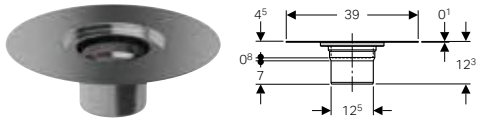

Geberit flange for floor drains 13 x 13 cm

Application purposes

- For connecting moisture sealings with liquid plastic
- For connecting moisture sealings with sealing slurry
- For connecting moisture sealings with bitumen

Technical data

Product material	Stainless steel

Art. no.

388.101.00.1