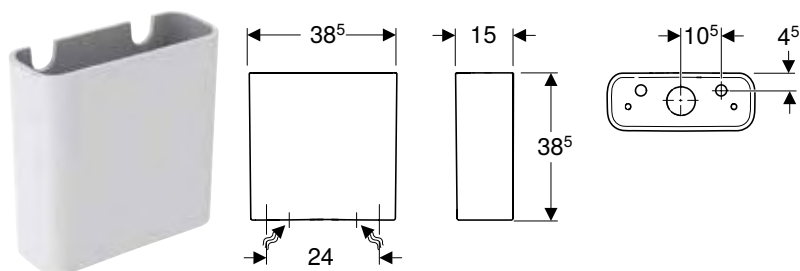

Exposed cisterns

Exposed cisterns for WCs

Geberit Eternity close-coupled exposed cistern, dual flush, rear or bottom water supply connection

Application purposes

- For water supply connections 1/2"
- For close-coupled installation

Characteristics

- Dual flush
- Water supply connection on the rear or bottom

Technical data

Flush volume, factory setting	4.5 l / 3 l
Product material	Vitreous china

Scope of delivery

- Mechanism

Art. no.	Colour / surface	B [cm]	H [cm]	T [cm]
171.005.01.2	white	38.5	38.5	15

Can be combined with

- Geberit Eternity floor-standing WC for close-coupled exposed cistern, washdown, shrouded → p. 1042