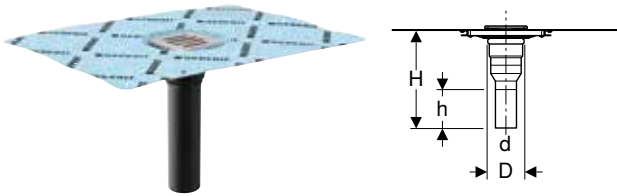

Showers

Floor drainage systems for showers
Shower floor drains

Geberit CleanPoint cross-floor shower floor drain

click & scan

Application purposes

- For drainage of floor-even showers
- For composite seals
- For floor constructions 2–25 cm
- For screed height ≥ 20 mm at inlet
- Not suitable for installation with fire protection requirements
- Suitable for barrier-free construction
- For use as floor drain with vertical outlet

Scope of delivery

- Protection box cover with reference line
- Thin bed bonding flange
- Straight connector made of PE-HD, $\varnothing 50$ mm
- Comb insert
- Grating frame unpunched with compensation ring
- Grating

Characteristics

- Premounted sealing fleece
- Sealing fleece, 10 cm circumferential, for connecting sealing systems
- Suitable for tile structures on floor 2–40 mm
- Grating can be aligned in height, inclination and offset
- Grating made of stainless steel
- Load-bearing capacity, class K 3 (3 kN)
- Water drainage above the composite seal

Art. no.	DN	d, $\varnothing$ [mm]	D [cm]	H [cm]	h [cm]
154.053.00.1	50	50	7.8	34	15.6

To order additionally

- Trap

Accessories

- Geberit CleanPoint design grating, round, 8 x 8 cm $\rightarrow$ p. 405
- Geberit CleanPoint design grating, 8 x 8 cm $\rightarrow$ p. 405
- Geberit CleanPoint grating, screwable, 8 x 8 cm with grating frame $\rightarrow$ p. 405
- Geberit P-trap for sink, with compression joint, vertical inlet and horizontal outlet $\rightarrow$ p. 383

- Natural stone tiles in the shower area may discolour
- Screwable grating with grating frame (art. no. 154.310.00.1) must be ordered separately