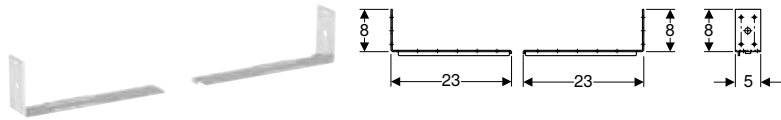

Geberit Duofix fastening material for stud clearance 50–57.5 cm

click & scan

Application purposes

- For drywall construction
- For installation in room-height installation walls
- For fastening Geberit Duofix installation elements between two studs at a distance of 50–57.5 cm

Scope of delivery

- 2 fixing brackets
- Fastening material

Characteristics

- Zinc-plated

Art. no.

111.869.00.1