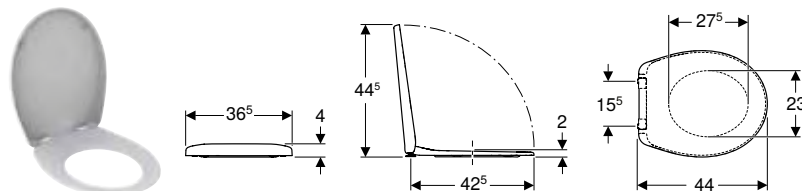

Geberit Bastia WC seat, fastening from above

click & scan

Technical data

Product material	Duroplast
Fastening distance	15.5 cm

Characteristics

- Overlapping WC lid

Art. no.	Colour / surface	B [cm]	H [cm]	T [cm]	QuickRelease function	Soft-closing mechanism	Fastening	Hinge material
501.682.00.1	white / glossy	36.5	4	44	Yes, with QuickRelease hinges	yes	from above	Zinc
501.681.00.1	white / glossy	36.5	4	44	no	yes	from above	Brass chrome-plated

Can be combined with

- Geberit Bastia wall-hung WC, washdown, Rimfree → p. 785
- Geberit Bastia floor-standing WC for close-coupled exposed cistern, washdown, horizontal outlet, Rimfree → p. 786
- Geberit Bastia wall-hung WC, washdown → p. 785
- Geberit Bastia floor-standing WC for close-coupled exposed cistern, washdown, horizontal outlet → p. 786