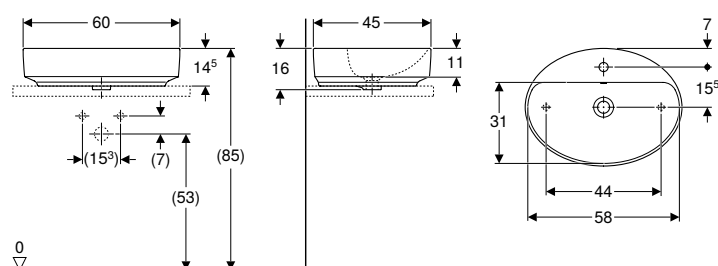

Geberit VariForm lay-on washbasin, oval, with tap hole bench

Application purposes

- For mounting on washtops

Technical data

Product material	Fine fireclay

Characteristics

- Oval
- Easy to mount thanks to provided cutout template
- Can be installed with a washbasin cabinet

Scope of delivery

- Fastening material
- Template

Art. no.	Colour / surface	Tap hole	Overflow	H [cm]	T [cm]
B / width: 60 cm					
500.772.01.2	white	centred	visible, symmetrical	16	45
500.773.01.2 *	white	centred	without	16	45

* Order-based production

Accessories

- Geberit waste outlet with free outlet and valve cover
- Geberit waste outlet with free outlet, screen