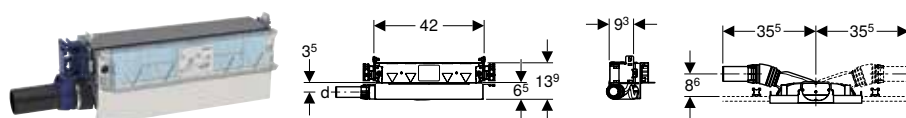

To order additionally

Geberit ready-to-fit set for CleanWall wall drain, cover made of plastic	154.335.11.1	✓	✓	✓	✓	✓	✓	✓
	154.335.14.1	✓	✓	✓	✓	✓	✓	✓
	154.335.21.1	✓	✓	✓	✓	✓	✓	✓
Geberit ready-to-fit set for CleanWall wall drain, cover made of brushed stainless steel	154.336.FW.1	✓	✓	✓	✓	✓	✓	✓
	154.337.FW.1	✓	✓	✓	✓	✓	✓	✓
Geberit ready-to-fit set for CleanWall wall drain, tile-bearing, frameless	154.338.00.1	✓	✓	✓	✓	✓	✓	✓
Geberit ready-to-fit set for CleanWall wall drain, tile-bearing, multi-piece	154.339.00.1	✓	✓	✓	✓	✓	✓	✓
Accessories								
Geberit CleanWall collector profile for wall drain for shower	154.340.FW.1	✓	✓	✓	✓	✓	✓	✓
	154.341.FW.1	✓	✓	✓	✓	✓	✓	✓

✓ Compatible

Geberit GIS element for shower, with CleanWall wall drain, for screed height at inlet 65–90 mm

click & scan

Application purposes

- For installation in Geberit GIS support systems for prewalls, partition walls or freestanding walls
- For drainage of floor-even showers
- For composite seals
- For screed height ≥ 65 mm at inlet

Technical data

Depth of water seal (mm)	30 mm

Characteristics

- Infinitely variable height adjustment in Geberit GIS structure
- Adjustable inlet height of trap
- Panelling thickness 10–40 mm
- Suitable for tile structures on floor 2–26 mm
- Suitable for tile structures on wall 2–35 mm
- Adjustable sealing level for tension-free sealing connection
- Lateral drainage connection
- Premounted sealing fleece
- Sealing fleece, 10 cm circumferential, for connecting sealing systems

Scope of delivery

- Straight connector made of PE-HD, $\varnothing$ 40 mm
- Protection box cover with integrated outlet sheet
- Fastening material

Art. no.	DN	d, $\varnothing$ [mm]	Discharge rate [l/s]	B [cm]	H [cm]	T [cm]
461.736.00.1	40	40	0.4	42	13.9	9.3