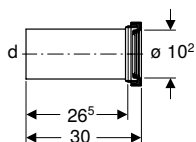

Geberit straight connector set for WC

click & scan

Application purposes

- For connecting floor-standing WCs to wall drains
- For connecting wall-hung WCs

Scope of delivery

- Straight connector made of PE-HD, $\varnothing$ 90 mm
- Sleeve made of EPDM, $\varnothing$ 122 mm

Art. no.	DN	d, $\varnothing$ [mm]
131.083.16.1	90	90