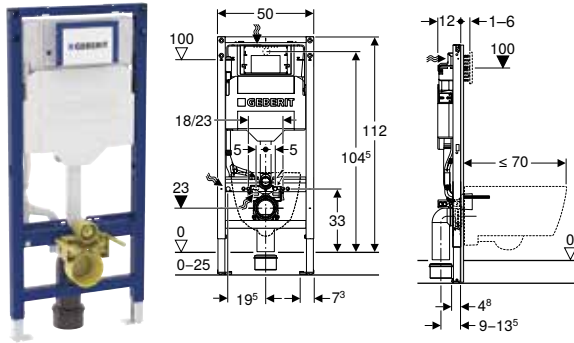

Geberit Duofix element for wall-hung WC, 112 cm, with Sigma concealed cistern 12 cm and Power & Connect box

Application purposes

- For metal and wood frame walls
- For Geberit Duofix system walls
- For installation in part- or room-height prewalls
- For installation in room-height partition walls
- For floor constructions 0–25 cm
- For wall-hung WCs
- For hidden mains connection behind the WC ceramic appliance
- Not suitable for fire protection sets for Geberit Duofix element for wall-hung WC or fire protection for flush pipe and connection bend

Technical data

Flow pressure	0.1–10 bar
Flush volume, factory setting	6 l / 3 l
Flush volume large, adjustment range	4 l / 4.5 l / 6 l / 7.5 l
Flush volume small, adjustment range	2–4 l
Flow rate at 300 kPa / 3 bar	0.16 l/s
Product material	Steel
Height-adjustable	Yes

Scope of delivery

- Water supply connection R 1/2", compatible with MasterFix and MeplaFix, with integrated angle stop valve and hand wheel
- Protection box for service opening
- Connection set for WC, $\varnothing$ 90 mm
- Connection bend 90° made of PE-HD, $\varnothing$ 90 mm
- Adapter socket made of PE-HD, $\varnothing$ 90 / 110 mm
- Power & Connect box, with intermediate bottom with terminal
- Conduit pipe, length 0.32 m, for connection of Geberit AquaClean
- Protection cover for Power & Connect box
- Fastening and protection material

Characteristics

- 2025 range
- Statically self-supporting frame, protected against corrosion with powder coating
- Frame for wall-hung WCs with connection dimensions as per EN 33 and projection up to 70 cm
- With pull-out plate for lateral fastening above the element on metal or wood profiles or on Geberit Duofix system studs
- Alternative fastening point for wall anchors
- Rotating foot plates, suitable for installation in U profiles UW 50 and UW 75
- Foot plates that can be mounted in Geberit Duofix system rail without tools, without additional components
- Galvanised non-slip leg supports protected against corrosion
- Connection bend can be mounted without tools at different depths, adjustable range 45 mm
- Geberit Sigma concealed cistern 12 cm, fully insulated against condensation
- For front actuation, suitable for single, dual and stop-and-go flushes
- Immediate post flush possible with factory setting
- Tool-free installation and maintenance work on concealed cistern
- Water supply connection on the rear or top centre
- Protection box for service opening, can be cut to length, protects against moisture and dirt
- With conduit pipe for feed pipe for Geberit AquaClean shower toilets and for connection cable
- Prepared for installation of a 12 V power supply unit behind the WC ceramic appliance

Art. no.	B [cm]	H [cm]	T [cm]
111.900.00.6	50	112	12

To order additionally

- Geberit power supply unit for Power & Connect box → p. 249

Accessories

- Accessory overview – Geberit Duofix elements for WCs → p. 43

- Actuator plate has to be ordered separately