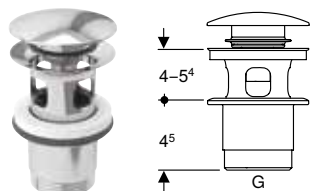

Geberit waste outlet with push actuation

click & scan

Application purposes

- For washbasins with material thickness 40–45 mm near the waste outlet
- For washbasins with overflow

Characteristics

- Waste outlet can be closed
- Actuation using external waste plug with push actuation

Scope of delivery

- Waste outlet
- External waste plug

Technical data

Product material	Brass chrome-plated

Art. no.	Colour / surface	G ["]	AB [mm]
152.076.21.1	chrome / Glossy	1 1/4	40–45