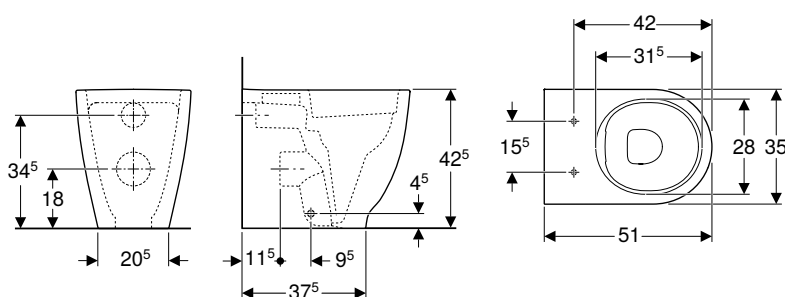

Floor-standing WCs, raised

Geberit Acanto floor-standing WC, washdown, raised, back-to-wall, shrouded, Rimfree

click & scan

Application purposes

- For concealed cisterns
- For pressure flushing valves

Technical data

Product material	Vitreous china

Scope of delivery

- WC ceramic appliance
- Fastening material

Characteristics

- Floor-standing
- Back-to-wall
- Washdown WC
- Rimless WC ceramic appliance featuring Rimfree flush technology
- Type 1, full flush volume 6 / 5 / 4 l, in accordance with EN 997
- Horizontal or vertical outlet
- Type 2 in accordance with EN 997
- Flushes with 4.5 l
- 4 l flush
- Shrouded
- Hidden fastening
- Small projection
- Raised seat height

Art. no.	Colour / surface	B [cm]	H [cm]	T [cm]
500.602.01.2	white	35	42.5	51

To order additionally

- WC seat

Can be combined with

- Geberit Acanto WC seat → p. 582

Accessories

- Accessory overview – Geberit Acanto WC ceramic appliance in combination with connection pipes → p. 580