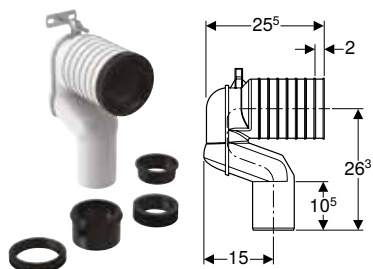

Geberit P-bend set for floor-standing WC

click & scan

Application purposes

- For connecting floor-standing WCs to floor drains

Scope of delivery

- Connection bend made of PP, $\varnothing$ 90 mm
- Adapter socket made of PE-HD, $\varnothing$ 90 / 110 mm
- Sleeve made of EPDM, $\varnothing$ 122 mm
- Sleeve made of EPDM, $\varnothing$ 105 mm
- Sleeve made of EPDM, $\varnothing$ 90 / 110 mm
- Sleeve made of EPDM, $\varnothing$ 90 / 100 mm
- Fastening material

Art. no.	d, $\varnothing$ [mm]	arc [°]	di, $\varnothing$ [mm]	L [cm]
131.081.11.1	90	90	122	22.5