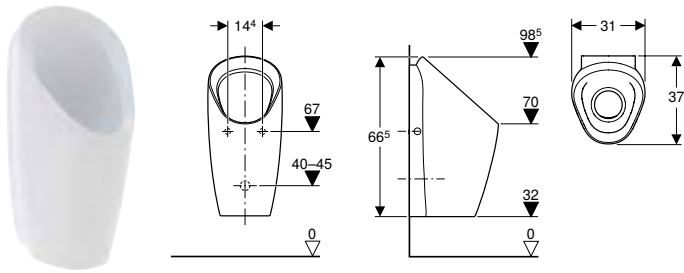

Without lid

Geberit Preda urinal, waterless

click & scan

Application purposes

- For operating without water
- For Geberit installation elements for waterless urinals

Technical data

Product material	Vitreous china

Characteristics

- Wall-hung
- Rimless
- Trap can be replaced from top, without removing ceramic appliance
- Trap adapter can be height-adjusted without tools
- Drainage system can be cleaned without removing ceramic appliance

Scope of delivery

- Fastening material
- Hybrid trap
- Drain strainer
- Drain assembly

Art. no.	Colour / surface	B [cm]	H [cm]	T [cm]	Outlet
116.071.00.1	white	31	66.5	37	to the rear