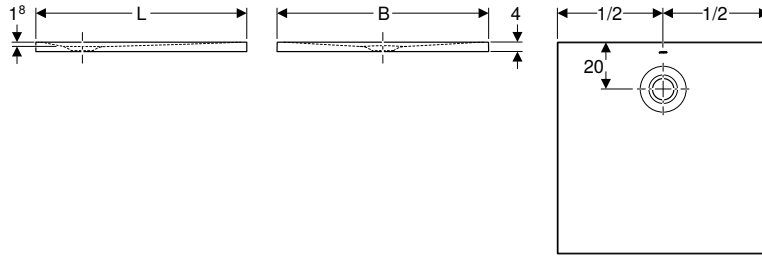

Showers

Showers trays

Showers tray made of solid surface material

Geberit Olona square shower tray

click & scan

Application purposes

- For use as floor-even shower surface
- For draining off waste water from a single shower head
- For floor constructions with shower tray legs up to top edge of the finished floor 10–25 cm
- For raised installation up to 4 cm above finished floor
- Suitable for barrier-free construction

Characteristics

- Square
- Outlet in the rear centre
- Drain hole $\varnothing$ 90 mm
- Antislip class C according to EN 16165 (barefoot walking)
- Antislip class according to NF: PN 24
- Fulfils requirements in accordance with EN 14527, class 1

Technical data

Product material	Mineral composite material

Scope of delivery

- Drain cover with comb insert

Art. no.	Colour / surface	L [cm]	B [cm]	H [cm]
550.750.00.1	white / matt	80	80	4
550.751.00.1	white / matt	90	90	4
550.752.00.1	white / matt	100	100	4

To order additionally

- Geberit shower drain d90, suitable for the drain cover
- Installation set
- Sealing material

Accessories

- Geberit set of feet and crossbars, for shower trays made of mineral composite material, up to 140 cm → p. 1008
- Geberit set of feet for shower tray measuring up to 140 cm in length → p. 1009
- Geberit shower drain d90, depth of water seal 30 mm, outlet made of PE
- Geberit shower drain d90, depth of water seal 50 mm, outlet made of PE
- Geberit shower drain d90, for cross-floor installation, without trap
- Geberit repair set for Melua and Olona shower trays made of mineral composite material → p. 1020
- Geberit sealing set for shower trays → p. 1021