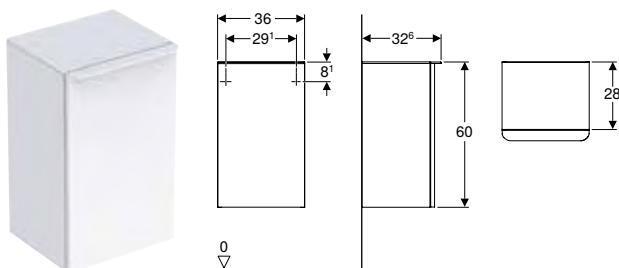

Geberit Smyle low cabinet with one door

click & scan

Technical data

Product material	High-compressed three-layer chipboard

Scope of delivery

- Low cabinet
- Fastening material

Characteristics

- FSC™ C134279 certified
- Wall-hung
- Can be connected with medium cabinet to form a tall cabinet
- With one door
- Opening with handle
- Door with soft closing
- With one movable shelf
- Moisture-resistant
- Cover plate made of glass
- Delivered preassembled