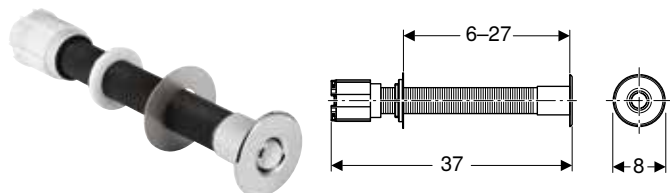

Geberit pneumatic WC flush control, single flush, with locked nuts, for institutions

click & scan

Application purposes

- For pneumatic remote flush actuation of Geberit exposed and concealed cisterns
- For single flush
- For solid and drywall construction
- For concealed installation
- For institutions
- For Sigma concealed cisterns 12 cm
- For Omega concealed cisterns 12 cm
- For AP123 exposed cisterns
- For bathroom furniture

Characteristics

- Actuator made of brass, chrome-plated
- Can be combined with Geberit actuator plates for single flush, dual flush and stop-and-go flush or Geberit cover plate
- Round design

Scope of delivery

- Actuator
- Pneumatic flushing device
- Pneumatic hose, length 2 m

Technical data

Actuation force (N) max.	25 N

Art. no.	Colour / surface	Product material
115.943.21.1	chrome / glossy	Brass