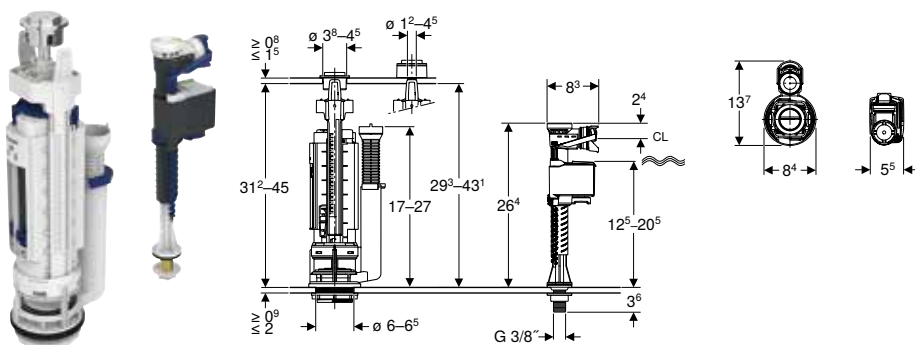

Geberit Type 290-323 mechanism, dual flush, bottom water supply connection, 3/8", nipple made of brass

Application purposes

- For greywater and rainwater with pH value 5.5–9.5, if a filter system is used
- For ceramic cisterns
- For potable water
- For water supply connections 3/8"

Technical data

Flow pressure	0.1–10 bar
Storage temperature	≤ 40 °C
Flush volume large, adjustment range	4–9 l
Flush volume small, adjustment range	2–4.5 l
Actuation force	18 N

Characteristics

- Dual flush
- Adjustable filling height
- Threaded nipple made of plastic
- Height-adjustable
- Small and large flush volume can be set depending on the amount of water in the cistern
- Overflow pipe height-adjustable
- Water supply connection on the bottom
- With lid attachment

Scope of delivery

- Fastening material

Art. no.	Colour / surface
136.764.21.1	chrome / glossy