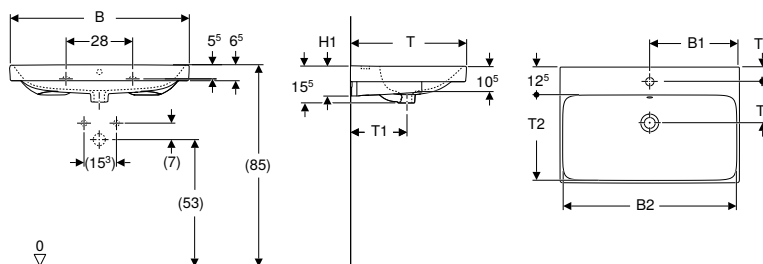

Washbasins

New

Geberit Aniara washbasin

Technical data

Product material	Fine fireclay

Scope of delivery

- Washbasin

Characteristics

- Can be installed with a washbasin cabinet

Art. no.	Colour / surface	Tap hole	Overflow	B	B1	B2	H	H1	T	T1	T2	T3	T4
				[cm]	[cm]	[cm]	[cm]	[cm]	[cm]	[cm]	[cm]	[cm]	[cm]
B / width: 530 mm													
510.050.00.1	white	centred	visible, symmetrical	53	26.5	49.5	15.5	12.5	42.5	21	29	6	15
510.050.00.3	white	centred	without	53	26.5	49.5	15.5	12.5	42.5	21	29	6	15
510.050.00.5	white	without	visible, symmetrical	53		49.5	15.5	12.5	42.5	21	29		
510.050.00.7	white	without	without	53		49.5	15.5	12.5	42.5	21	29		
B / width: 605 mm													
510.051.00.1	white	centred	visible, symmetrical	60.5	30	57	15.5	12.5	48.5	23.5	35	6	17.5
510.051.00.3	white	centred	without	60.5	30	57	15.5	12.5	48.5	23.5	35	6	17.5
510.051.00.5	white	without	visible, symmetrical	60.5		57	15.5	12.5	48.5	23.5	35		
510.051.00.7	white	without	without	60.5		57	15.5	12.5	48.5	23.5	35		
B / width: 755 mm													
510.052.00.1	white	centred	visible, symmetrical	75.5	37.5	72	15.5	12.5	48.5	23.5	35	6	17.5
510.052.00.5	white	without	visible, symmetrical	75.5		72	15.5	12.5	48.5	23.5	35		
B / width: 905 mm													
510.053.00.1	white	centred	visible, symmetrical	90.5	45	87.5	15.5	15	48.5	23.5	35	6.5	17
510.053.00.5	white	without	visible, symmetrical	90.5		87.5	15.5	15	48.5	23.5	35		
B / width: 1200 mm													
510.054.00.1	white	centred	visible, symmetrical	120	60	118.5	15.5	15	48.5	23.5	35	6.5	17
510.054.00.5	white	without	visible, symmetrical	120		118.5	15.5	15	48.5	23.5			
510.055.00.1	white	left and right	visible, symmetrical	120	45	118.5	15.5	15	48.5	23.5	35	6.5	17

Available as of April 2026

Can be combined with

- Geberit Aniara cabinet for washbasin, with two drawers → p. 657

Accessories

- Geberit dip tube trap for washbasin, horizontal outlet
- Geberit dip tube trap for washbasin, space-saving model, horizontal outlet