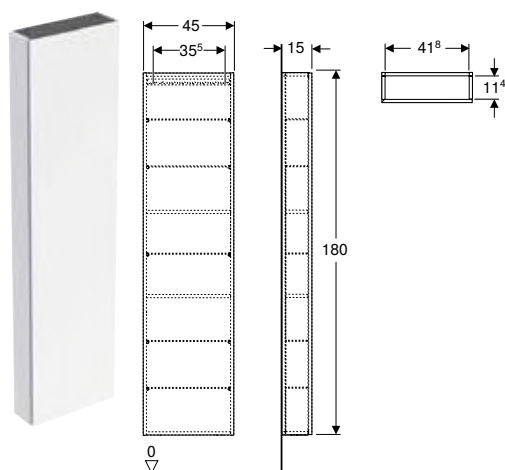

Geberit tall cabinet with one door and internal mirror, small projection

click & scan

Application purposes

- For Geberit ONE, Acanto and iCon series

Technical data

Product material	High-compressed three-layer chipboard

Scope of delivery

- Tall cabinet
- 5 glass shelves
- Fastening material

Characteristics

- FSC™ C134279 certified
- Wall-hung
- With one door
- Door with soft closing
- Opening with recessed handle or push-to-open mechanism
- With five movable glass shelves
- Door mirrored on inside
- With two fixed shelves
- Hinge side left or right
- Door opening angle 155°
- Moisture-resistant
- Delivered preassembled

Art. no.	Colour / surface	H [cm]	T [cm]
B / width: 45 cm			
502.317.01.1	Body, Front: white / High-gloss coated	180	15
502.317.01.2	Body: white / High-gloss coated Front: white / Glass glossy	180	15
502.317.01.3 *	Body, Front: white / Matt coated	180	15
502.317.JH.1	Body, Front: oak / Wood-textured melamine	180	15
502.317.JK.1	Body, Front: lava / Matt coated	180	15
502.317.JK.2	Body: lava / Matt coated Front: lava / Glass glossy	180	15
502.317.JL.1 *	Body, Front: sand grey / High-gloss coated	180	15
502.317.JR.1 *	Body, Front: hickory / Wood-textured melamine	180	15

* Order-based production

Accessories

- Geberit set of narrow feet → p. 579