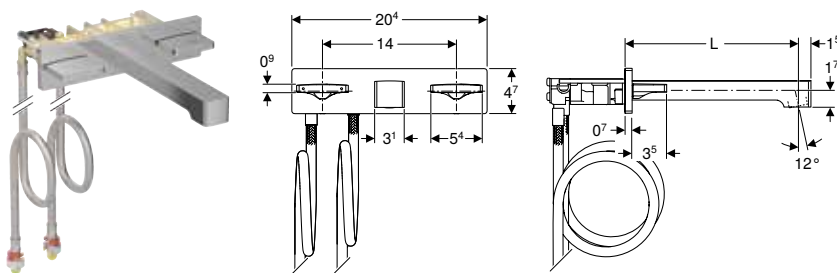

Can be combined with

- Geberit Duofix element for washbasin, 112–130 cm, Geberit ONE wall-mounted tap with concealed function box → p. 67

Geberit ONE washbasin tap, square design, wall-mounted, two-handle mixer, for concealed function box