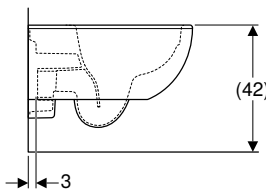

Geberit Selnova wall-hung WC, Premium, washdown, shrouded, Rimfree

click & scan

Application purposes

- For concealed cisterns
- For pressure flushing valves

Technical data

Product material	Vitreous china

Characteristics

- Wall-hung
- Washdown WC
- Rimless WC ceramic appliance featuring Rimfree flush technology
- Easy fastening with Easy Fast Fixing (type EFF3)
- Type 1, full flush volume 6 / 5 / 4 l, in accordance with EN 997
- 4 l flush
- Shrouded

Scope of delivery

- WC ceramic appliance
- Fastening material

Art. no.	Colour / surface	B [cm]	H [cm]	T [cm]
502.035.00.1	white	36	33	53

To order additionally

- WC seat

Can be combined with

- Geberit Selnova WC seat, fastening from above → p. 752
- Geberit AquaClean Tuma Comfort WC enhancement solution → p. 876
- Geberit AquaClean Tuma Classic WC enhancement solution → p. 878