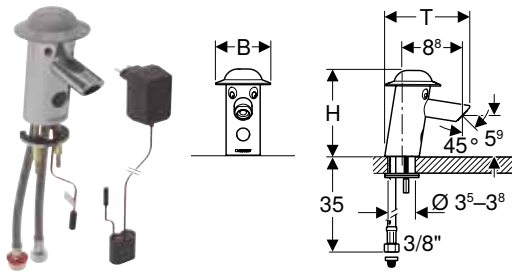

Geberit Bambini washbasin tap, mains operation

click & scan

Application purposes

- For children
- For childcare
- For installation in washbasins or washtops
- For installation in Bambini play and washspaces
- For connecting cold and hot water
- For combination with continuous flow heater, see technical data sheet "Washbasin taps with instantaneous water heaters"

Technical data

Degree of protection	IP44
Nominal voltage	230 V AC
Mains frequency	50–60 Hz
Operating voltage	12 V AC
Operating pressure	0.5–10 bar
Differentiated pressure CW/WW max.	1.5 bar
Water test pressure max.	16 bar
Test pressure air / inert gas max.	3 bar
Ambient temperature	1–40 °C
Water temperature short-term max.	90 °C
Flow rate at 300 kPa / 3 bar	5.7 l/min
Interval flush time, factory setting	3 s
Product material	Brass

Characteristics

- Child-friendly design
- Tap group I in accordance with DIN 4109
- Infrared user detection
- Functions can be set and queried with the Geberit Service Handy
- Device settings and operation with mobile device via integrated Bluetooth® interface
- Compatible with Geberit Control App
- Compatible with Geberit Connect
- Wirelessly connectable with Geberit Gateway via Bluetooth®
- Adjustable activation distance
- With integrated check valve
- Chrome-plated housing
- Hat made of polycarbonate
- Components in contact with drinking water lead-free

Scope of delivery

- Power supply unit
- Basket filter
- Tap aerator key
- Fastening material

Art. no.	Colour / surface	Mixer	B	H	T	Power consumption [W]	Plug type
			[cm]	[cm]	[cm]		
116.209.21.5	Body: chrome / glossy Hat: dust grey RAL 7037	with mixer	8	12.6	12.4	0.1	CEE 7/16

Can be combined with

- Geberit Bambini washbasin for children → p. 830
- Geberit Bambini play and washspace, with two washbasin areas, lower basin on the left → p. 831
- Geberit Bambini play and washspace, with two washbasin areas, lower basin on the right → p. 832
- Geberit Bambini play and washspace, with three washbasin areas, lower basin on the left → p. 833
- Geberit Bambini play and washspace, with three washbasin areas, lower basin on the right → p. 834
- Geberit Bambini play and washspace, with four washbasin areas, lower sink on the left → p. 835
- Geberit Bambini play and washspace, with four washbasin areas, lower basin on the right → p. 836

Accessories

- Geberit Bambini mini thermostat for washbasin tap → p. 847
- Geberit Bambini tap aerator for washbasin tap → p. 847