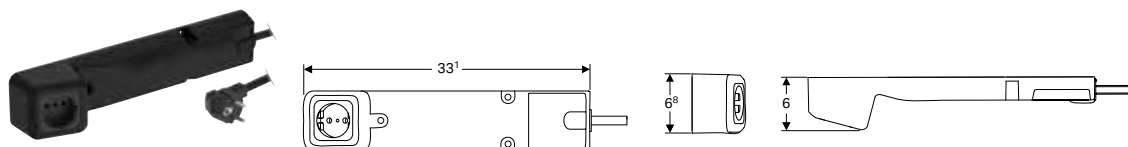

Geberit power socket element with mains plug

click & scan

Application purposes

- For Geberit ONE, Acanto and iCon series

Scope of delivery

- Power socket element with mains plug
- Fastening material

Technical data

Degree of protection	IP20
Nominal voltage	230 V AC
Mains frequency	50 Hz

Art. no.	Plug type	Power socket
505.090.00.2	CEE 7/7	CEE 7/4

- The prerequisite for installing the Geberit ONE power socket element is an existing mains connection in the area behind the washbasin cabinet