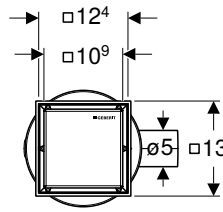

Geberit Aquorea floor drain, tile-bearing grating 12 x 12 cm, rear inlet

click & scan

Application purposes

- For use inside buildings
- For use as floor drain with horizontal outlet
- For connecting a sanitary appliance

Technical data

Depth of water seal (mm)	50 mm
Product material	PE-HD

Characteristics

- Straight connector made of PE-HD, Ø 50 mm
- Inlet made of PE-HD, Ø 50 mm
- Diaphragm trap made of silicone
- Integrated protection against dehydration
- Integrated protection against germ formation
- Load-bearing capacity, class H 1.5 (1.5 kN)
- Cover can be tiled or used as a stainless steel surface

Scope of delivery

- Protection box
- Extraction tool

Art. no.	DN	d, Ø [mm]	Discharge rate [l/s]	d1, Ø [mm]	L [cm]	H [cm]
388.123.00.2	50	50	0.8	50	26.8	11-17.7