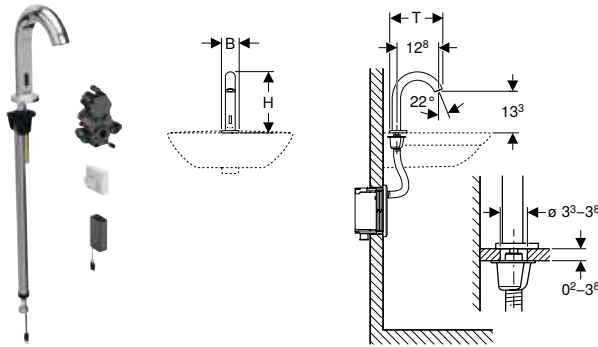

Taps

Washbasin taps
Deck-mounted, battery operation

Geberit Piave washbasin tap, deck-mounted, battery operation, for concealed function box

click & scan

Application purposes

- For installation in washbasins or washtops
- For installation in Geberit installation elements for washbasins, deck-mounted tap with concealed function box
- For installation in Geberit installation sets for electronic washbasin taps, deck-mounted, with concealed function box
- For connecting cold and hot water (only for model with mixer or thermostatic mixer)
- For connecting cold or mixed water (only for model without mixer)
- Suitable for use with stainless steel sinks
- Model without mixer suitable for combination with continuous flow heater, see technical data sheet "Washbasin taps with continuous flow heaters"

Technical data

Battery type	Alkaline (1.5 V AA)
Degree of protection	IPX4
Operating voltage	3 V DC
Operating pressure	0.5–10 bar
Recommended operating pressure with thermostatic mixer	0.5–5 bar
Recommended operating pressure with thermostatic mixer	50–500 kPa
Differentiated pressure CW/WW max.	1.5 bar
Water test pressure max.	16 bar
Test pressure air / inert gas max.	3 bar
Ambient temperature	1–40 °C
Storage temperature	-20 – +70 °C
Water temperature, adjustment range with thermostatic mixer	20–42 °C
Water temperature short-term max.	90 °C
Flow rate at 300 kPa / 3 bar	5 l/min
Interval flush time, factory setting	5 s
Product material	Brass / plastic

Characteristics

- Tap group I in accordance with DIN 4109
- Infrared user detection
- Vandal-resistant
- Temperature presetting via mixer (only for models with mixer or thermostatic mixer)
- Not possible to set just hot water or just cold water (only for model with mixer or thermostatic mixer)
- Thermostat according to EN 1111 (only for model with thermostatic mixer)
- Scald protection by limiting the water temperature to 42 °C (only for models with thermostatic mixer)
- Thermal disinfection according to DVGW W 551 possible
- Warning when the battery is low
- Functions can be set and queried with the Geberit Service Handy
- Device settings and operation with mobile device via integrated Bluetooth® interface
- Compatible with Geberit Control App
- Wired networkable with Geberit gateway via GEBUS converter
- Wirelessly connectable with Geberit Gateway via Bluetooth®
- Compatible with Geberit Connect
- With integrated check valve
- Functional unit with built-in basket filters
- Components in contact with drinking water lead-free

Scope of delivery

- Washbasin tap with IR sensor and connection hose
- Control electronics
- Functional unit
- Battery compartment
- 2 alkaline manganese batteries type AA 1.5 V
- Tap aerator key
- Fastening material