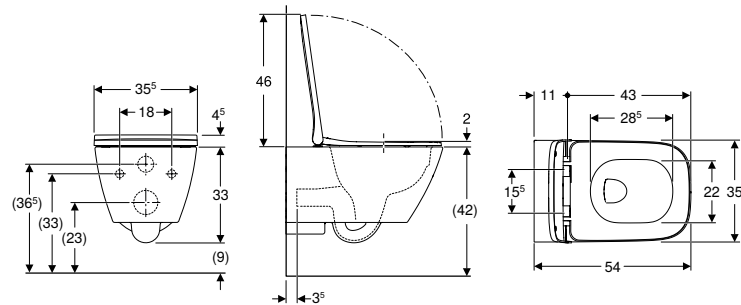

Geberit Smyle set of wall-hung WC, square, washdown, shrouded, Rimfree, with WC seat, overlapping lid

click & scan

Application purposes

- For concealed cisterns
- For pressure flushing valves

Technical data

Product material	Vitreous china

Scope of delivery

- WC ceramic appliance
- WC seat
- Fastening material

Characteristics

- Wall-hung
- Washdown WC
- Rimless WC ceramic appliance featuring Rimfree flush technology
- Easy fastening with Easy Fast Fixing (type EFF3)
- Type 1, full flush volume 6 / 5 / 4 l, in accordance with EN 997
- 4 l flush
- Shrouded
- Hidden fastening
- WC seat made of Duroplast, antibacterial
- Overlapping WC lid

Art. no.	Colour / surface	B [cm]	H [cm]	T [cm]	QuickRelease function	Soft-closing mechanism	Fastening	Hinge material
500.683.00.2	white	35.5	37.5	54	Yes, with QuickRelease hinges	yes	from above	Brass chrome-plated