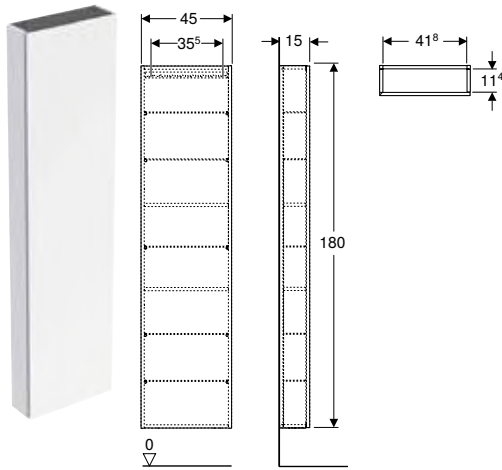

Geberit tall cabinet with one door and internal mirror, small projection

Application purposes

- For Geberit ONE, Acanto and iCon series

Technical data

Product material	High-compressed three-layer chipboard

Scope of delivery

- Tall cabinet
- 5 glass shelves
- Fastening material

Characteristics

- FSC™ C134279 certified
- Wall-hung
- With one door
- Door with soft closing
- Opening with recessed handle or push-to-open mechanism
- With five movable glass shelves
- Door mirrored on inside
- With two fixed shelves
- Hinge side left or right
- Door opening angle 155°
- Moisture-resistant
- Delivered preassembled

Art. no.	Colour / surface	H [cm]	T [cm]
B / width: 45 cm			
502.317.01.1	Body, Front: white / high-gloss coated	180	15
502.317.01.2	Body: white / high-gloss coated Front: white / glossy glass	180	15
502.317.01.3 *	Body, Front: white / matt coated	180	15
502.317.JH.1	Body, Front: oak / wood-textured melamine	180	15
502.317.JK.1	Body, Front: lava / matt coated	180	15
502.317.JK.2	Body: lava / matt coated Front: lava / glossy glass	180	15
502.317.JL.1 *	Body, Front: sand grey / high-gloss coated	180	15
502.317.JR.1 *	Body, Front: hickory / wood-textured melamine	180	15

* Order-based production

Accessories

- Geberit set of narrow feet → p. 579