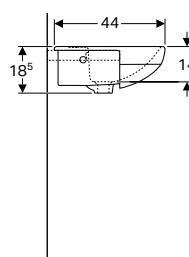

Semirecessed washbasins

Geberit Selnova semirecessed washbasin

Application purposes

- For mounting in washtops

Technical data

Product material	Vitreous china

Art. no.	Colour / surface	Tap hole	Overflow	H	T
				[cm]	[cm]

B / width: 55 cm

500.311.01.1	white	centred	visible, symmetrical	18.5	44

Accessories

- Geberit dip tube trap for washbasin, horizontal outlet

Scope of delivery

- Semi-recessed washbasin
- Fastening material