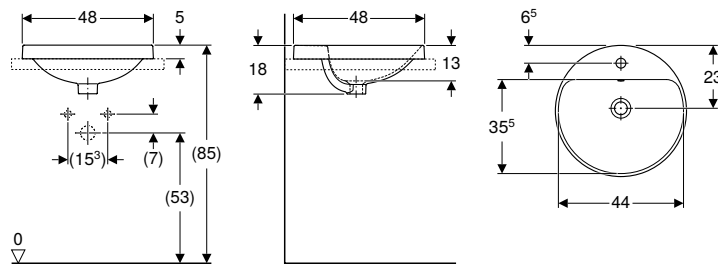

Geberit VariForm countertop washbasin, round, with tap hole bench

click & scan

Application purposes

- For mounting in washtops from above

Technical data

Product material	Vitreous china

Characteristics

- Round
- Easy to mount thanks to provided cutout template

Scope of delivery

- Template

Art. no.	Colour / surface	D [cm]	Tap hole [cm]	Overflow	H [cm]	T [cm]

B / width: 48 cm

500.704.01.2	white	48	centred	visible, symmetrical	18	48
500.706.01.2 *	white	48	centred	without	18	48

* Order-based production

Accessories

- Geberit waste outlet with free outlet and valve cover
- Geberit waste outlet with free outlet, screen