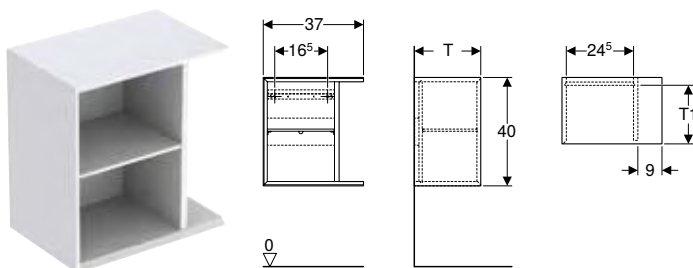

Geberit iCon side element

click & scan

Technical data

Product material	High-compressed three-layer chipboard

Scope of delivery

- Side cabinet
- Fastening material

Characteristics

- FSC™ C134279 certified
- Wall-hung
- With one movable shelf
- Moisture-resistant
- Delivered preassembled