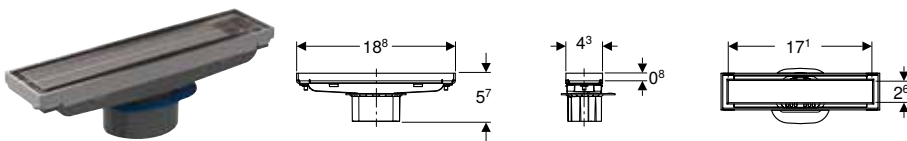

Geberit CleanLine shower channel, tile-bearing

click & scan

Application purposes

- For drainage of floor-even showers
- For installation in the room or on the wall
- For installation in thin bed mortar
- For composite seals
- Suitable for barrier-free construction

Technical data

Product material	Stainless steel

Characteristics

- Suitable for tile structures on floor 13–35 mm
- Tile insert high with tile adhesive 0.8 cm
- Shower channel can be aligned in height, inclination and offset
- Water drainage above the composite seal
- Easy cleaning

Scope of delivery

- Comb insert
- Inlet connection piece with compensation ring
- Demounting tool

Art. no.	Colour / surface	L [cm]	B [cm]	H [cm]
154.455.00.1	customised / Stainless steel brushed	18.8	2.6	5.7