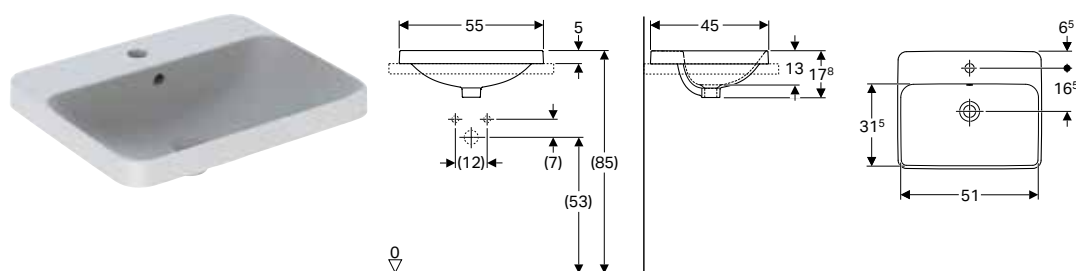

Geberit VariForm countertop washbasin, rectangular, with tap hole bench

click & scan

Application purposes

- For mounting in washtops from above

Technical data

Product material	Fine fireclay

Characteristics

- Rectangular
- Easy to mount thanks to provided cutout template

Scope of delivery

- Template

Art. no.	Colour / surface	Tap hole	Overflow	H [cm]	T [cm]

B / width: 55 cm

500.740.01.2	white	centred	visible, symmetrical	17.8	45
500.742.01.2 *	white	centred	without	17.8	45

* Order-based production

Accessories

- Geberit waste outlet with free outlet and valve cover
- Geberit waste outlet with free outlet, screen