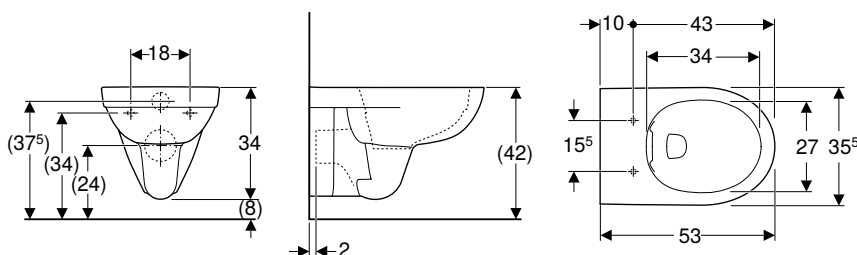

Geberit Selnova wall-hung WC, washdown, Rimfree

click & scan

Application purposes

- For concealed cisterns
- For pressure flushing valves

Technical data

Product material	Vitreous china

Characteristics

- Wall-hung
- Washdown WC
- Rimless WC ceramic appliance featuring Rimfree flush technology
- 4 l flush
- Type 1, full flush volume 6 / 4 l, in accordance with EN 997
- Type 2 in accordance with EN 997

Scope of delivery

- WC ceramic appliance

Art. no.	Colour / surface	B [cm]	H [cm]	T [cm]
500.265.01.1	white	35.5	34	53

To order additionally

- WC seat

Can be combined with

- Geberit Selnova WC seat, fastening from below → p. 752
- Geberit Selnova WC seat with hinges made of plastic, fastening from below → p. 751
- Geberit Selnova WC seat, fastening from above → p. 752
- Geberit AquaClean Tuma Classic WC enhancement solution → p. 878