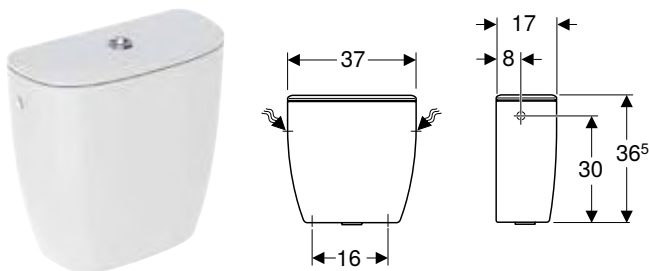

Exposed cisterns

Exposed cisterns for WCs, made of sanitary ceramic

Geberit Bastia exposed cistern, close-coupled, dual flush, lateral water supply connection, for WC Rimfree

click & scan

Application purposes

- For close-coupled installation

Technical data

Flush volume, factory setting	6 l / 3 l
Flush volume large, adjustment range	4 l / 6 l
Flush volume small, adjustment range	2.6 l / 3 l
Product material	Vitreous china

Characteristics

- Dual flush
- Type 1, full flush volume 6 l, in accordance with EN 997
- Water supply connection on the left/right
- Sound-absorbing

Scope of delivery

- Mechanism

Art. no.	Colour / surface	B [cm]	H [cm]	T [cm]
501.683.00.1	white	37	36	17

Can be combined with

- Geberit Bastia floor-standing WC for close-coupled exposed cistern, washdown, horizontal outlet, Rimfree → p. 786