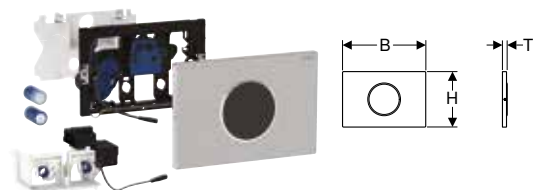

Actuator plates and WC flush controls

WC flush controls with electronic flush actuation

For battery operation, for Geberit Sigma concealed cisterns 12 cm

Geberit electronic WC flush control, battery operation, for Sigma concealed cistern 12 cm, with Sigma10 actuator plate, round, automatic / touchless, screwable

click & scan

Application purposes

- For releasing a dual flush
- For solid and drywall construction
- For touchless flush actuation of Sigma concealed cisterns 12 cm
- Not suitable for use with Geberit inserts for in-cistern block
- Suitable for barrier-free construction

Technical data

Battery type	LR20
Degree of protection	IP45
Operating voltage	3 V DC
Power consumption in standby mode	0.15 W
Interval flush time, factory setting	5 s
Detection time, factory setting	7 s

Characteristics

- Touchless flush actuation for single or dual flush by moving hand toward sensor
- Flush actuation possible via external push-button
- Screwable actuator plate
- Batteries in closed battery compartment in the flushing cistern
- Interval flush preset
- Adjustable interval flush
- Preflush can be set
- Minimum detection time can be set
- Device settings and operation with mobile device via integrated Bluetooth® interface
- Compatible with Geberit Control App
- Wirelessly connectable with Geberit Gateway via Bluetooth®
- Compatible with Geberit Connect
- Compatible with Geberit Service Handy
- Vandal-resistant

Scope of delivery

- Sigma10 actuator plate
- Mounting frame with infrared control and battery compartment, premounted
- Protection plate
- Support block with servomotor and lifting device, premounted
- 2 alkaline manganese batteries LR20, each 1.5 V
- Fastening material

Art. no.	Colour / surface	Product material	B	H	T	Power consumption	
			[cm]	[cm]	[cm]		[W]
115.909.16.6	Plate: black matt / easy-to-clean coated Design ring/-s: black / glossy	Stainless steel	24.6	16.4	1.5	≤ 4	
115.909.DW.6	Plate: black / glossy Design ring/-s: black matt	Stainless steel	24.6	16.4	1.5	≤ 4	
115.909.SN.6	Plate: brushed, easy-to-clean coated Design ring: polished	Stainless steel	24.6	16.4	1.5	≤ 4	

Accessories

- Geberit remote flush actuator for single flush, Bluetooth® → p. 252
- Geberit remote flush actuator for dual flush, Bluetooth® → p. 253