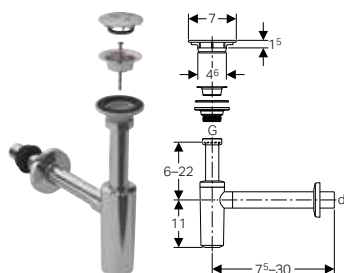

Geberit washbasin drain with trap, valve cover and sleeve, horizontal outlet

click & scan

Application purposes

- For washbasins
- For connecting washbasins with drilling hole $\varnothing$ 46 mm

Technical data

Depth of water seal (mm)	75 mm

Characteristics

- Quality-monitored in accordance with EN 274-3
- Corrosion-resistant
- Horizontal outlet

Scope of delivery

- Sleeve made of EPDM
- Wall collar
- Valve cover
- Waste outlet
- Seal
- Bolt

Art. no.	Colour / surface	d, $\varnothing$ [mm]	L [cm]	h [cm]
151.020.21.1	chrome / Glossy	32	7.5–30	6–22