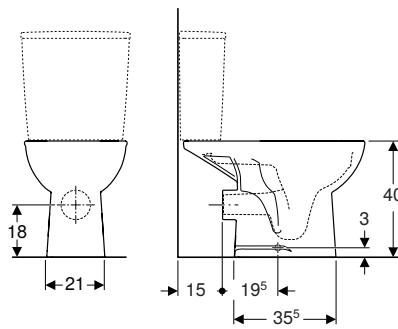

Floor-standing WCs

Geberit Bastia floor-standing WC for close-coupled exposed cistern, washdown, horizontal outlet, Rimfree

click & scan

Application purposes

- For close-coupled exposed cistern

Technical data

Product material	Vitreous china

Characteristics

- Floor-standing
- Washdown WC
- Rimless WC ceramic appliance featuring Rimfree flush technology
- Type 1, full flush volume 6 l, in accordance with EN 997
- Horizontal outlet

Scope of delivery

- WC ceramic appliance

Art. no.	Colour / surface	B [cm]	H [cm]	T [cm]
501.686.00.5	P white	35.5	40	62.5

P: Phase out

To order additionally

- Cistern
- WC seat
- Fastening material

Can be combined with

- Geberit Bastia exposed cistern, close-coupled, dual flush, lateral water supply connection, for WC Rimfree → p. 788
- Geberit Bastia exposed cistern, close-coupled, dual flush, bottom water supply connection, for WC Rimfree → p. 789
- Geberit Bastia WC seat, fastening from below → p. 787
- Geberit Bastia WC seat, fastening from above → p. 787