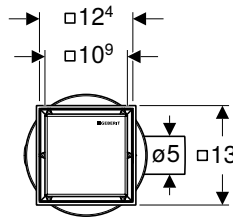

Geberit Aquorea floor drain, tile-bearing grating 12 x 12 cm

click & scan

Application purposes

- For use inside buildings
- For use as floor drain with horizontal outlet

Technical data

Depth of water seal (mm)	50 mm
Product material	PE-HD

Characteristics

- Straight connector made of PE-HD, Ø 50 mm
- Diaphragm trap made of silicone
- Integrated protection against dehydration
- Integrated protection against germ formation
- Load-bearing capacity, class H 1.5 (1.5 kN)
- Cover can be tiled or used as a stainless steel surface

Scope of delivery

- Protection box

Art. no.	DN	d, Ø [mm]	Discharge rate [l/s]	L [cm]	H [cm]
388.121.00.2	50	50	0.8	21.1	11-17.7