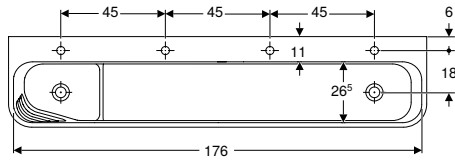

Application purposes

- For children
- For schools, childcare facilities and other educational facilities
- Suitable for children of different age groups
- For playing and learning
- For mounting on solid walls or drywalls
- For mounting on Geberit GIS set for Bambini play and washspace
- To install on Geberit Duofix elements for washbasins

Characteristics

- Four washbasin areas
- Three different heights
- Small projection
- Integrated storage function with slide and haptic area for water play and multi-sensory experience
- Rounded edges for avoiding injuries
- Shockproof
- Scratchproof
- Easy cleaning
- Seamless surface repair

Technical data

Product material	Varicor

Scope of delivery

- Washing trough

Art. no.	Colour / surface	Overflow	Drain	B [cm]	H [cm]	T [cm]
Tap hole: left and right						
502.978.00.1	Washing trough: white alpine / matt	without	left and right	180	30	39
502.978.SX.1 *	Washing trough: white alpine / matt Dekorlinie aussen: light blue / matt Dekorlinie innen: ocean blue / matt	without	left and right	180	30	39
502.978.79.1 *	Washing trough: white alpine / matt Dekorlinie aussen: light green / matt Dekorlinie innen: forest green / matt	without	left and right	180	30	39
502.978.FY.1 *	Washing trough: white alpine / matt Dekorlinie aussen: orange / matt Dekorlinie innen: carmine red / matt	without	left and right	180	30	39

* Order-based production

Can be combined with

- Geberit Bambini washbasin tap, single-lever mixer → p. 841
- Geberit Bambini washbasin tap, battery operation → p. 846
- Geberit Bambini washbasin tap, mains operation → p. 842
- Geberit Bambini washbasin tap, mains operation → p. 844

Accessories

- Assortment overview – Geberit Bambini play and washspaces for deck-mounted taps → p. 827
- Assortment overview – Geberit Bambini play and washspaces for wall-mounted taps → p. 829