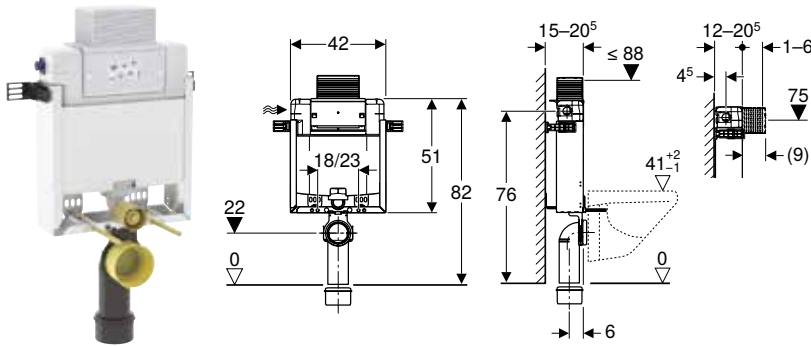

Art. no.	B [cm]	H [cm]	T [cm]
110.020.00.1	42	106	12

Accessories

- Accessory overview – Geberit Kombifix elements for WCs → p. 12

- Actuator plate has to be ordered separately

Geberit Kombifix element for wall-hung WC, 82 cm, with Alpha concealed cistern 12 cm