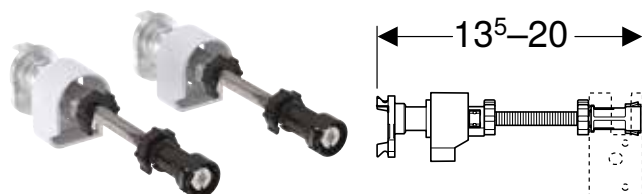

Art. no.	B [cm]	H [cm]	T [cm]
111.825.00.2	4	82-112	7.3
111.079.00.2	4	112-144	7.3

Accessories

- Geberit Duofix set of foot extensions 20 cm length → p. 95

Geberit Duofix set of wall anchors for single and system installation