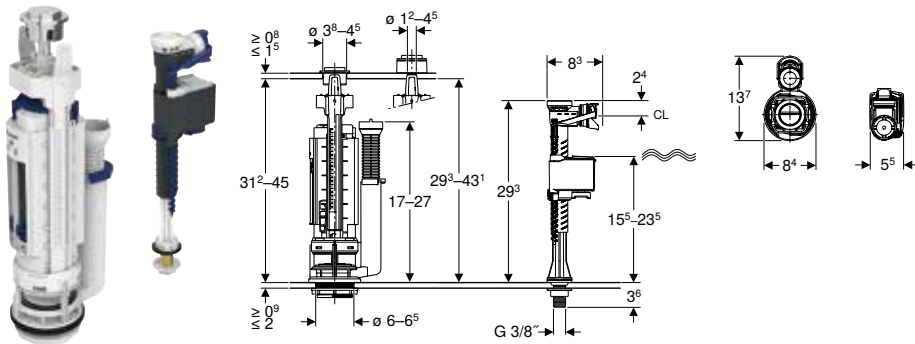

Scope of delivery

- Fastening material

Art. no.	Colour / surface	H [cm]
136.909.21.2	chrome / glossy	30.5

Mechanisms

Dual flush

Geberit Type 290-323 mechanism, dual flush, bottom water supply connection, 3/8", nipple made of brass