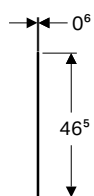

Geberit ONE cover for low cabinet and side element, glass

click & scan

Application purposes

- For Geberit ONE side cabinets

Technical data

Product material	Glass

Characteristics

- Scratchproof
- Moisture-resistant

Art. no.	Colour / surface	B [cm]	H [cm]	T [cm]
505.082.00.1	white / glass	45	0.6	46.5
505.082.00.2	lava / glass	45	0.6	46.5

Can be combined with

- Geberit ONE low cabinet with two drawers → p. 490
- Geberit ONE low cabinet with one drawer → p. 490
- Geberit ONE side element → p. 491