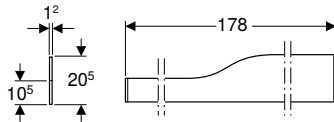

Geberit Bambini decorative cover, front, for play and washspace, for four washbasin taps, lower basin on the left

click & scan

Application purposes

- For Bambini play and washspaces

Technical data

Product material	Varicor

Characteristics

- Shockproof
- Scratchproof
- Easy cleaning
- Seamless surface repair

Scope of delivery

- Decorative cover

Art. no.	Colour / surface
430010016	white alpine / matt