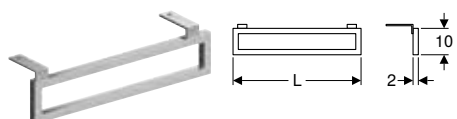

Geberit Preciosa II towel rail for washbasin

click & scan

Technical data

Product material	Brass

Scope of delivery

- Fastening material

Art. no.	Colour / surface	L [cm]	H [cm]	T [cm]	Fastening
500750000	PO chrome / glossy	48.5	10	2	lateral

PO: Phase out as of December 2026

Can be combined with

- Geberit Preciosa II washbasin with shelf surface → p. 1034