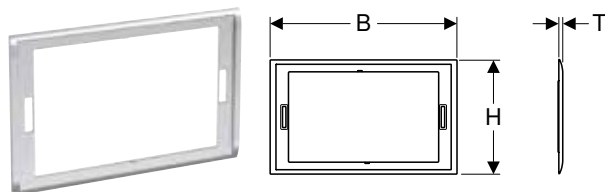

Geberit cover frame for Sigma70 actuator plate, square

click & scan

Application purposes

- For Geberit Sigma70 actuator plates
- For covering unfinished tile edges

Art. no.	Colour / surface	Product material	B [cm]	H [cm]	T [cm]
115.623.21.1	chrome / Glossy	Die-cast zinc	25.7	15.7	0.6
115.623.QC.1	black chrome / Polished	Die-cast zinc	25.7	15.7	0.6