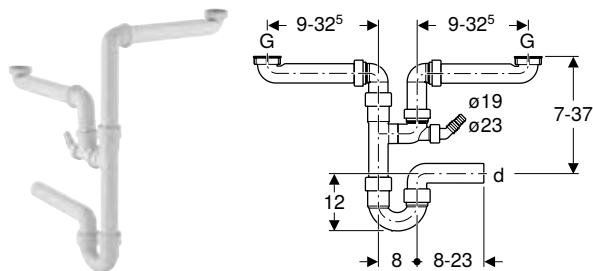

Geberit P-trap for two offset kitchen sinks, with angled hose connector, horizontal outlet

click & scan

Application purposes

- For connecting kitchen sinks with two bowls

Technical data

Product material	PP

Characteristics

- Quality-monitored in accordance with EN 274-3
- Space-saving model
- With connection for washing machine or dishwasher
- Horizontal outlet

Scope of delivery

- 2 connection bends with union nut made of PP, G 1 1/2"
- Angled hose connector made of PP, $\varnothing$ 19 / 23 mm
- Connection bend 90° made of PP
- Branch fitting 88.5° made of PP, $\varnothing$ 40 mm
- Blind cap for waste coupling G 1"

Art. no.	Colour / surface	d, $\varnothing$ [mm]	G ["]	h [cm]
152.818.11.1	white alpine	50	1 1/2	7-37
152.886.11.1	white alpine	40	1 1/2	7-37