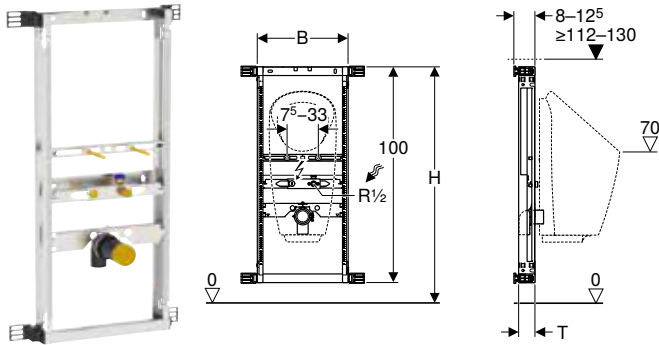

Geberit Kombifix element for urinal, 109–127 cm, universal, for exposed flushing valve

click & scan

Application purposes

- For masonry walls
- For installation in part or room-height prewall installations
- For installation of urinals with integrated control
- For installation of waterless urinals
- For Preda urinals
- For Selva urinals
- For Tamina urinals
- For Narva urinals
- For exposed flushing valves
- For exposed urinal flush controls, hidden

Characteristics

- Zinc-plated mounting frame
- Mounting frame with four fixing brackets
- Connection positions for Preda urinal prepared
- Water supply connection compatible with MasterFix and MeplaFix
- Elbow connector can be mounted without tools
- Fastening for inlet Rp 1/2", adjustable in height and sideways (central and 5–10 cm left or right)
- Fastening for connection bend, height-adjustable and sound-absorbing
- Urinal fasteners M8 width- and height-adjustable
- Crossbars with centring marks, adjustable without tools
- Markings for connection positions of Preda and Selva urinals

Scope of delivery

- Water supply connection R 1/2"
- Sealing washer
- Urinal trap $\varnothing$ 50 mm, with seal on urinal
- Connection bend made of PE-HD, $\varnothing$ 50 / 63 mm
- Seal $\varnothing$ 57 / 50 mm
- 2 protection plugs
- 2 threaded rods M8
- Fastening material

Art. no.	B [cm]	H [cm]	T [cm]
457.686.00.1	42	109–127	8–12.5

Can be combined with

- Geberit urinal flush control with electronic flush actuation, mains operation, surface-mounted, hidden → p. 283
- Geberit urinal flush control with electronic flush actuation, battery operation, surface-mounted, hidden → p. 284
- Geberit pressure flushing valve for urinal with electronic flush actuation, battery operation, for surface mounting → p. 285
- Geberit Preda urinal with integrated control, mains operation
- Geberit Selva urinal with integrated control, mains operation
- Geberit Preda urinal with integrated control, battery operation
- Geberit Selva urinal with integrated control, battery operation
- Geberit Preda urinal with integrated control, generator operation
- Geberit Selva urinal with integrated control, generator operation
- Geberit Preda urinal for integrated control
- Geberit Selva urinal for integrated control
- Geberit Tamina urinal with integrated control, mains operation
- Geberit Tamina urinal with integrated control, battery operation
- Geberit Tamina urinal with integrated control, generator operation
- Geberit Tamina urinal for integrated control
- Geberit Narva urinal, inlet from the rear, outlet to the rear or downwards

Accessories

- Accessory overview – Geberit Kombifix elements for urinals → p. 26