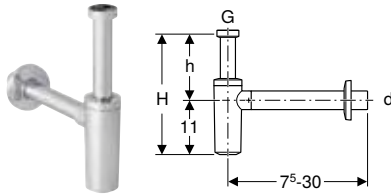

Geberit dip tube trap for washbasin, horizontal outlet

click & scan

Application purposes

- For washbasins

Technical data

Depth of water seal (mm)	75 mm
Product material	ABS

Characteristics

- Quality-monitored in accordance with EN 274-3
- Corrosion-resistant
- Horizontal outlet

Scope of delivery

- Wall collar

Art. no.	Colour / surface	d, ø [mm]	G ["]	H [cm]	h [cm]
151.034.14.1	black matt	32	1 1/4	17-33	6-22
151.034.21.1	chrome / Glossy	32	1 1/4	17-33	6-22
151.035.14.1	black matt	40	1 1/4	17-33	6-22
151.035.21.1	chrome / Glossy	40	1 1/4	17-33	6-22

Accessories

- Geberit extension for dip tube trap → p. 374