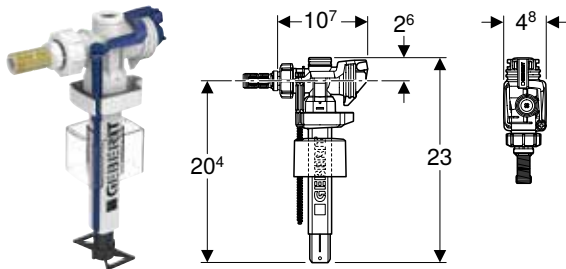

Geberit Type 383 fill valve, lateral water supply connection, 3/8" and 1/2", nipple made of brass

click & scan

Application purposes

- For installation in exposed cisterns with lateral water supply connection
- For greywater and rainwater with pH value 5.5–9.5, if a filter system is used
- For ceramic cisterns
- For potable water
- For water supply connections 1/2"
- For water supply connections 3/8"

Characteristics

- Adjustable filling height
- Threaded nipple made of brass
- Water supply connection on the left/right
- Low-noise in accordance with tap group I (DIN 4109)
- Components in contact with drinking water lead-free

Scope of delivery

- Spacer ring set
- Nipple made of brass, R 3/8" and R 1/2"

Technical data

Flow pressure	0.1–10 bar
Storage temperature	≤ 40 °C
Flow rate at 50 kPa / 0.5 bar	0.06 l/s
Flow rate at 300 kPa / 3 bar	0.16 l/s

Art. no.	B [cm]	H [cm]	T [cm]
281.004.00.5	4.8	23	10.7