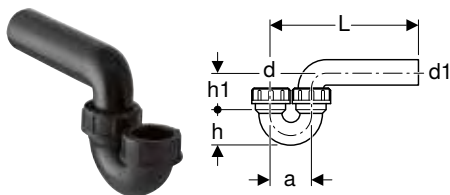

Drain assemblies for sinks

Traps

Geberit P-trap for sink, with compression joint, vertical inlet and horizontal outlet

click & scan

Technical data

Depth of water seal (mm)	75 mm
Product material	PE-HD

Art. no.	DN	d, $\varnothing$ [mm]	Discharge rate [l/s]	d1, $\varnothing$ [mm]	a [cm]	h [cm]	h1 [cm]
152.039.16.1	50 / 50	50	0.84	50	8	6.5	8
152.043.16.1	50 / 56	50	0.84	56	8	6.5	8
152.044.16.1	56 / 56	56	0.84	56	9	7	9