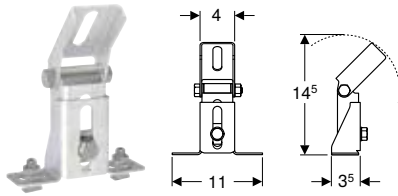

Geberit GIS fixing bracket, adjustable, for roof pitch

click & scan

Application purposes

- For creating Geberit GIS support systems
- For fastening Geberit GIS support systems on roof pitches

Characteristics

- Zinc-plated
- Angle infinitely adjustable up to 90°
- Fastening bracket can be extended with Geberit GIS profile
- Oblong holes

Scope of delivery

- Roof pitch fixing bracket with fixing bracket retainer, premounted
- 2 ratchet pins
- 2 nuts M8
- Fastening material

Art. no.

461.191.00.1