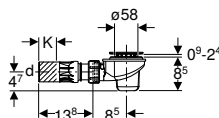

Drain assemblies for shower trays, d62

Without drain covers

Geberit shower drain d62, straight connector with ball joint

[click & scan](#)

Application purposes

- For installation in shower trays with valve hole $\varnothing$ 62 mm
- For shower trays without overflow
- For installation in the shell of a building
- For use as floor drain with horizontal outlet

Scope of delivery

- Fastening material
- Screw connection, $\varnothing$ 40 mm
- Straight connector made of PE-HD, $\varnothing$ 50 mm, with ball joint
- Trap

Characteristics

- Quality-monitored in accordance with EN 274-3
- Dip tube can be dismantled

Art. no.	DN	d, $\varnothing$ [mm]	H [cm]	K [cm]
150.685.00.1	50	50	9	4.7

To order additionally

- Drain cover

Accessories

- Geberit drain cover d62, for shower drain → p. 417