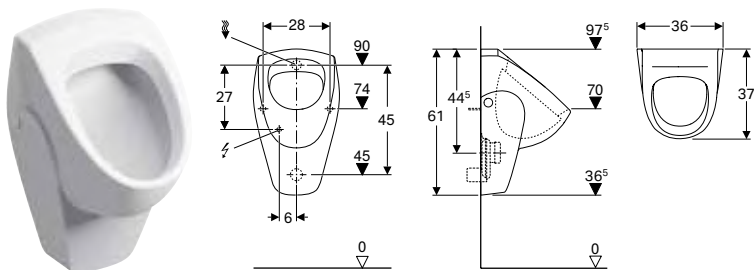

Geberit Selnova urinal, inlet from the rear, outlet to the rear

click & scan

Application purposes

- For operating with automatic, water-saving flush
- For operation with manual or automatic flush actuation
- For concealed urinal flush controls
- For concealed urinal flush controls, hidden
- For exposed urinal flush controls, hidden

Characteristics

- Wall-hung
- With flush rim
- Hidden trap
- Hidden fastening
- Fulfils requirements in accordance with EN 13407

Technical data

Flush volume small, adjustment range	1 l
Product material	Vitreous china

Scope of delivery

- Urinal ceramic

Art. no.	Colour / surface	B [cm]	H [cm]	T [cm]	Outlet
500.344.01.1	white	36	61	37	to the rear

To order additionally

- Geberit fastening material for urinal, Kerafix → p. 943

Accessories

- Geberit flush bend extension for urinal, with sleeve
- Geberit inlet connection piece for urinals → p. 943
- Geberit urinal trap d40, horizontal outlet
- Geberit urinal trap, horizontal outlet

- Urinal trap not included in scope of delivery
- Electrical connection required for urinal flush controls with mains operation