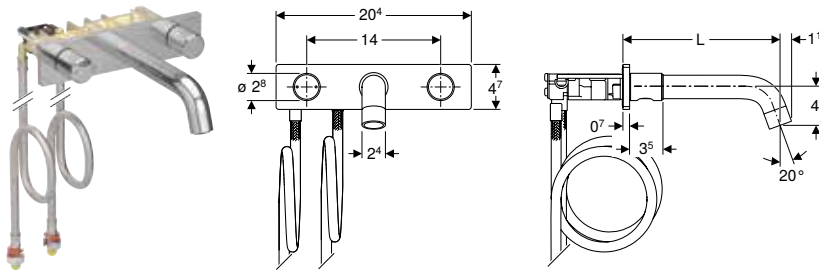

Taps

Washbasin taps
Wall-mounted, two-handle mixer

Wall-mounted, two-handle mixer

Geberit ONE washbasin tap, round design, wall-mounted, two-handle mixer, for concealed function box

click & scan

Application purposes

- For installation in Geberit elements for Geberit ONE wall-mounted taps with concealed function box
- For connecting cold and hot water
- For panelling thickness 10–60 mm

Technical data

Operating pressure	0.5–10 bar
Differentiated pressure CW/WW max.	1.5 bar
Water test pressure max.	16 bar
Test pressure air / inert gas max.	3 bar
Ambient temperature	1–40 °C
Storage temperature	-20 – +70 °C
Water temperature short-term max.	90 °C
Flow rate at 300 kPa / 3 bar	5 l/min
Product material	Brass / die-cast zinc

Characteristics

- Tap group I in accordance with DIN 4109
- Two-handle mixer
- Left turn handle for temperature setting, right turn handle for volumetric flow rate regulation
- With integrated check valve
- With connection hoses, length 105.5 cm

Scope of delivery

- Washbasin tap
- Valve block with connection hoses
- Fastening material

Art. no.	Colour / surface	Mixer	L [cm]	B [cm]	H [cm]
116.464.14.1	black matt / easy-to-clean coated	with mixer	20.5	20.4	4.7
116.464.21.1	chrome / glossy	with mixer	20.5	20.4	4.7

Can be combined with

- Geberit Duofix element for washbasin, 112–130 cm, Geberit ONE wall-mounted tap with concealed function box → p. 67