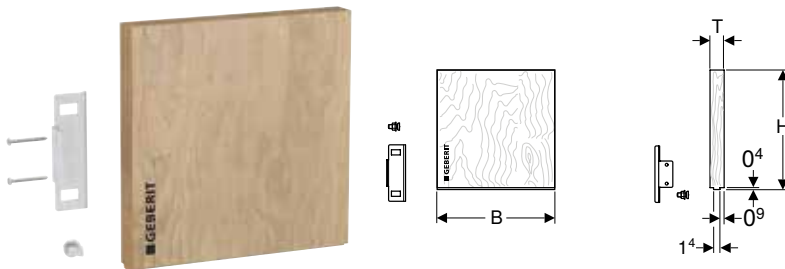

Geberit GIS mounting plate, universal, 25 x 25 cm

click & scan

Application purposes

- For installation in Geberit GIS support systems for prewalls, partition walls or freestanding walls
- For fastening light panel loads up to a maximum of 40 kg
- For fastening soap dispensers and toilet paper holders

Scope of delivery

- Fixing bracket
- M8 ratchet pin
- 2 wood screws

Characteristics

- Mounting plate made of veneered wood, waterproof bonded
- Building material class B2 in accordance with DIN 4102-1, resp. class D-s2, d0 in accordance with EN 13501-3
- Formaldehyde release class A in accordance with EN 1084, resp. Class E 1 according to EN 13936
- Can be mounted vertically and horizontally
- One-sided cutout suitable for Geberit GIS profile

Art. no.	B [cm]	H [cm]	T [cm]
461.221.00.1	25	25.4	3