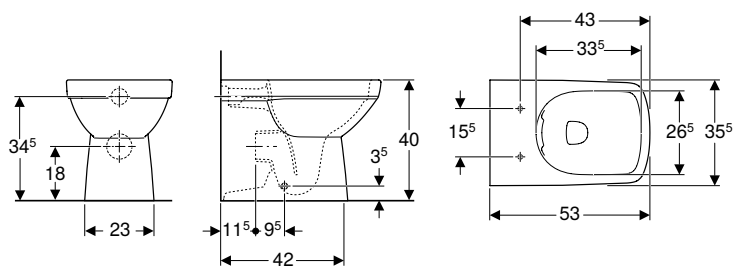

Floor-standing WCs

Geberit Selnova Square floor-standing WC, square, washdown, back-to-wall, horizontal or vertical outlet, semi-shrouded, Rimfree

Technical data

Product material	Vitreous china

Scope of delivery

- WC ceramic appliance
- Fastening material

Characteristics

- Floor-standing
- Back-to-wall
- Washdown WC
- Rimless WC ceramic appliance featuring Rimfree flush technology
- Horizontal or vertical outlet
- Type 1, full flush volume 6 / 4 l, in accordance with EN 997
- Type 2 in accordance with EN 997
- 4 l flush
- Semi-shrouded

Art. no.	Colour / surface	B [cm]	H [cm]	T [cm]
500.153.01.1	white	35.5	40	53

To order additionally

- WC seat

Can be combined with

- Geberit Selnova Square WC seat, fastening from below → p. 707
- Geberit Selnova Square WC seat, slim design, fastening from above → p. 708

Accessories

- Accessory overview – Geberit Selnova Square WC ceramic appliance in combination with connection pipes → p. 701