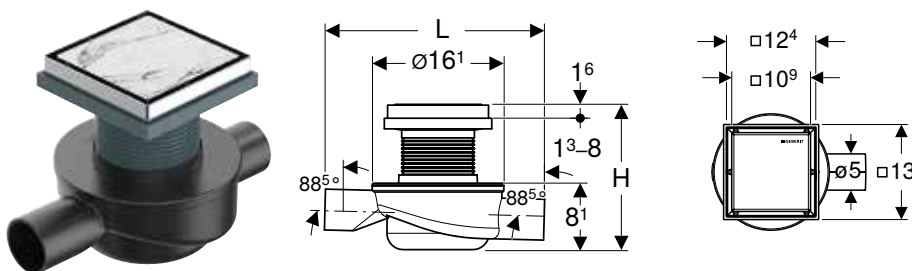

Geberit Aquorea floor drain, tile-bearing grating 12 x 12 cm, rear inlet

click & scan

Application purposes

- For use inside buildings
- For use as floor drain with horizontal outlet
- For connecting a sanitary appliance

Technical data

Depth of water seal (mm)	50 mm
Product material	PE-HD

Characteristics

- Straight connector made of PE-HD, $\varnothing$ 50 mm
- Inlet made of PE-HD, $\varnothing$ 50 mm
- Diaphragm trap made of silicone
- Integrated protection against dehydration
- Integrated protection against germ formation
- Load-bearing capacity, class H 1.5 (1.5 kN)
- Cover can be tiled or used as a stainless steel surface

Scope of delivery

- Protection box
- Extraction tool

Art. no.	DN	d, $\varnothing$ [mm]	Discharge rate [l/s]	d1, $\varnothing$ [mm]	L [cm]	H [cm]
388.123.00.2	50	50	0.8	50	26.8	11–17.7