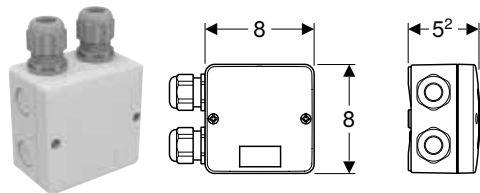

Geberit combination outlet mounting box

click & scan

Application purposes

- For connecting an odour extraction unit
- For hidden connection in WC ceramic appliances

Scope of delivery

- 2 grommets
- 2 hook-and-loop strip

Characteristics

- Cover with screw connection

Art. no.

244.120.00.1