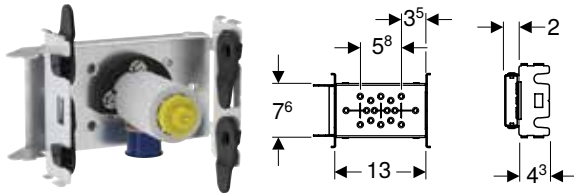

Art. no.	B [cm]	H [cm]	T [cm]
461.038.00.1	24.8	7.5	4.3

Accessories

- Geberit elbow tap connector 90° with male thread MF 1/2"

Geberit GIS crossbar for wall-mounted tap, surface-mounted, with one water supply connection