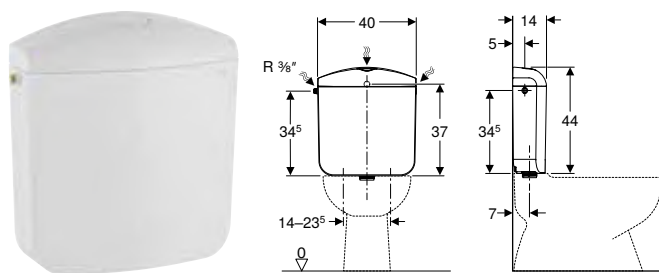

Geberit AP117 exposed cistern, dual flush, lateral or rear centre water supply connection

click & scan

Application purposes

- For close-coupled installation

Technical data

Flow pressure	0.1–10 bar
Storage temperature	≤ 40 °C
Flush volume, factory setting	6 l / 3 l
Flush volume large, adjustment range	6 l / 9 l
Flush volume small, adjustment range	3–4 l
Product material	ASA

Characteristics

- Dual flush
- Low-noise
- Insulated against condensation
- Water supply connection on the left/right or rear centre
- Water supply connection 3/8"

Scope of delivery

- Wall-mounted holder
- Fastening material

Art. no.	Colour / surface	B [cm]	H [cm]	T [cm]
136.535.11.1	white alpine	40	44	14