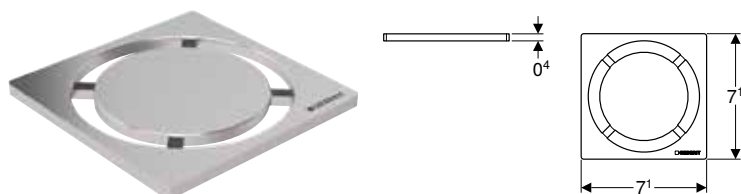

Geberit CleanPoint design grating, round, 8 x 8 cm

click & scan

Application purposes

- For shower floor drain with grating frame 8 x 8 cm

Technical data

Product material	Stainless steel

Characteristics

- Brushed
- Load-bearing capacity, class K 3 (3 kN)

Art. no.	Nominal width [cm]	L [cm]	B [cm]	H [cm]
154.311.00.1	8	7.1	7.1	0.4