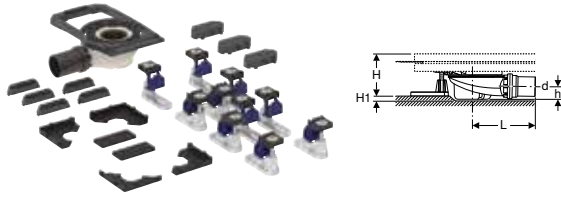

New

Geberit Duofix shower drain with ten short feet, integrated for CleanFloor30 shower surface, depth of water seal 50 mm

click & scan

Application purposes

- For drainage of Geberit CleanFloor30 shower surfaces, integrated
- For floor constructions up to finished floor level 10–14.5 cm
- For fastening to Geberit Duofix installation frames for shower surfaces
- For use as floor drain with horizontal outlet

Characteristics

- Quality-monitored in accordance with EN 274-3
- Removable trap cup
- Threaded rods can be shortened

Scope of delivery

- Shower drain $\varnothing$ 90 mm
- Straight connector made of PE-HD
- Feet for installation frame
- 16 rubber supports
- Holder for shower drain
- Assembly clamp
- Fastening screw

Art. no.	DN	d, $\varnothing$ [mm]	H [cm]	H1 [cm]	h [cm]
551.564.00.1	56	56	10–14.5	0.67–2.9	3.3

Available as of April 2026

To order additionally

- Geberit CleanFloor30 integrated shower surface, with sealing fleece
- Geberit Duofix installation frame for shower surfaces