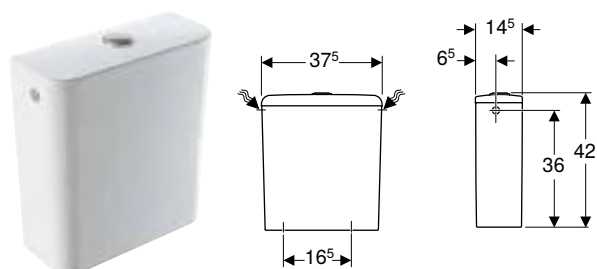

Exposed cisterns

Exposed cisterns for WCs, made of sanitary ceramic

Geberit Smyle exposed cistern, close-coupled, square design, dual flush, lateral water supply connection

click & scan

Geberit Smyle

Application purposes

- For close-coupled installation
- For water supply connections 3/8"

Characteristics

- Dual flush
- Water supply connection on the left/right

Technical data

Flush volume, factory setting	6 l / 3 l
Flush volume large, adjustment range	4 l / 6 l
Flush volume small, adjustment range	2.6 l / 4 l
Product material	Vitreous china

Scope of delivery

- Mechanism

Art. no.	Colour / surface	B [cm]	H [cm]	T [cm]
500.221.01.1	white	37.5	42	14.5

Can be combined with

- Geberit Smyle floor-standing WC for close-coupled exposed cistern, washdown, semi-shrouded, Rimfree → p. 677