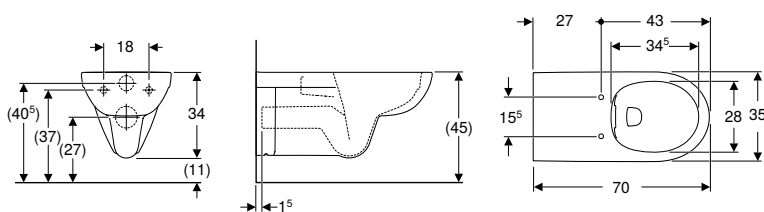

Geberit Selnova Comfort wall-hung WC, washdown, large projection, barrier-free, Rimfree

click & scan

Application purposes

- For concealed cisterns
- For pressure flushing valves
- Suitable for use by wheelchair users

Technical data

Product material	Vitreous china

Characteristics

- Wall-hung
- Washdown WC
- Rimless WC ceramic appliance featuring Rimfree flush technology
- Barrier-free
- Type 1, full flush volume 6 / 4 l, in accordance with EN 997
- Type 2 in accordance with EN 997
- 4 l flush
- Large projection

Scope of delivery

- WC ceramic appliance

Art. no.	Colour / surface	B [cm]	H [cm]	T [cm]
500.262.01.1	white	35.5	34	70

To order additionally

- WC seat
- Extended flush pipe

Can be combined with

- Geberit Selnova Comfort WC seat, barrier-free, antibacterial, fastening from above → p. 757
- Geberit Selnova Comfort WC seat, barrier-free, antibacterial, fastening from below → p. 757
- Geberit Selnova Comfort WC seat ring, barrier-free, antibacterial, fastening from above → p. 759
- Geberit Selnova Comfort WC seat ring, D-shape, barrier-free, fastening from below → p. 758

Accessories

- Geberit connection set for wall-hung WC, length 30 cm

- Depending on the installation type, a Geberit connection set for wall-hung WC, length 30 cm is required for mounting