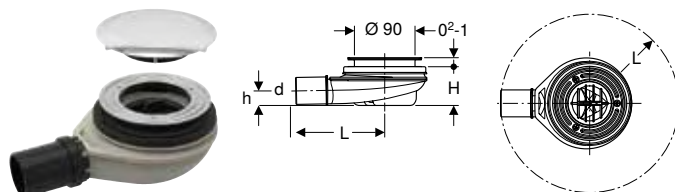

Geberit shower drain d90, with drain cover, depth of water seal 30 mm, outlet made of PE

click & scan

Application purposes

- For shower trays with valve hole $\varnothing$ 90 mm
- For shower trays without overflow
- For use as floor drain with horizontal outlet

Technical data

Depth of water seal (mm)	30 mm

Characteristics

- Deviating from the requirements from EN 274, the depth of water seal is just 30 mm
- Dip tube can be dismantled
- Removable trap cup

Scope of delivery

- Drain cover
- Trap
- Comb insert
- Fastening material

Art. no.	Colour / surface	DN	Straight connector	d, $\varnothing$ [mm]	L [cm]	H [cm]	h [cm]
150.583.21.1	chrome / glossy	40	PE-HD	40	16.3	5.8	2.2