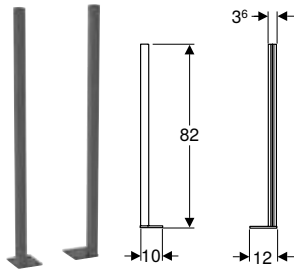

Geberit Duofix set of leg supports with large foot plate, for floor constructions 25–45 cm

click & scan

Application purposes

- For floor constructions 25–45 cm
- For use with Geberit Duofix installation elements for increased application of force in floors
- Not suitable for Geberit Duofix elements with a width of > 50 cm for room-height partition walls
- Not suitable for Geberit Duofix elements for wall-hung WC, corner construction
- Not suitable for Geberit Duofix elements for wall-hung WC, 82 cm, with Omega concealed cistern 12 cm
- Not suitable for Geberit Duofix elements for cleaner sink, 175 cm

Scope of delivery

- Foot, left
- Foot, right
- Fastening material

Characteristics

- 2025 range
- Leg supports infinitely variable in height
- Leg supports protected against corrosion
- Leg supports with external dimensions 36 x 36 mm, suitable for Geberit Duofix elements from the 2025 range
- With large foot plates for raised power supply in floors

Art. no.	L [cm]	B [cm]	H [cm]
111.221.00.2	10	12	82