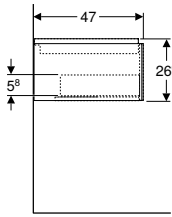

Geberit ONE cabinet for lay-on washbasin, with two drawers

click & scan

Technical data

Product material	High-compressed three-layer chipboard
Drawer load max.	30 kg

Scope of delivery

- Cabinet for washbasin
- Fastening material

Characteristics

- FSC™ C134279 certified
- Wall-hung
- Fully usable storage space in upper drawer
- With two drawers
- Opening with push-to-open mechanism
- Drawer with soft closing
- Moisture-resistant
- Delivered preassembled

Art. no.	Colour / surface	Washbasin, width [cm]	H [cm]	T [cm]
B / width: 133.2 cm				
505.076.00.1	white / high-gloss coated	135	26.6	47
505.076.00.2 *	white / matt coated	135	26.6	47
505.076.00.3	lava / matt coated	135	26.6	47
505.076.00.4 *	sand grey / high-gloss coated	135	26.6	47
505.076.00.5	oak / wood-textured melamine	135	26.6	47
505.076.00.6 *	hickory / wood-textured melamine	135	26.6	47
505.076.00.7 *	greige / matt coated	135	26.6	47
505.076.00.8 *	black / matt coated	135	26.6	47

* Order-based production

Can be combined with

- Geberit ONE lay-on washbasin, bowl shape → p. 471
- Geberit ONE lay-on washbasin, rectangular, CleanDrain → p. 472
- Geberit ONE lay-on washbasin, bowl shape, CleanDrain → p. 470
- Geberit ONE lay-on washbasin, rectangular → p. 473
- Geberit ONE design cover for washbasin traps → p. 474
- Geberit ONE low cabinet with one drawer → p. 486
- Geberit ONE low cabinet with two drawers → p. 486
- Geberit ONE side element → p. 487

Accessories

- Accessory overview – Geberit ONE bathroom furniture → p. 477

- A Geberit washbasin connector, space-saving model is required for the installation of the base cabinet. See assortment overview washbasin series or online catalogue, washbasin accessories