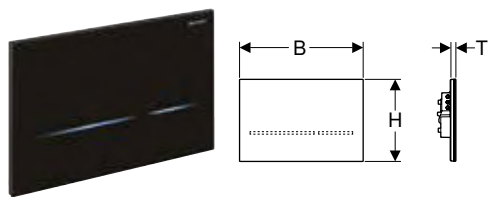

Geberit electronic WC flush control, mains operation, for Sigma concealed cistern 12 cm, with Sigma80 actuator plate, square, touchless

click & scan

Application purposes

- For private and semipublic areas
- For releasing a dual flush
- For solid and drywall construction
- For touchless flush actuation of Sigma concealed cisterns 12 cm
- Not suitable for use with Geberit inserts for in-cistern block
- Suitable for barrier-free construction

Technical data

Degree of protection	IP45
Nominal voltage	85–240 V AC
Mains frequency	50–60 Hz
Operating voltage	12 V DC
Power consumption in standby mode	0.15 W
Interval flush time, factory setting	5 s
Detection time, factory setting	7 s

Scope of delivery

- Sigma80 actuator plate
- Mounting frame
- Support block with servomotor and lifting device, premounted

Characteristics

- Flush actuation possible via external push-button
- Actuator plate without mechanical buttons
- Actuator buttons identifiable by light bars
- Button illumination activated when approached
- Button illumination can be set in five colours
- Orientation light can be activated
- Power supply via external power supply unit
- Transformation of mains voltage to extra-low voltage, 12 V DC
- Operation with extra-low voltage, no mains voltage in cistern
- Adjustable interval flush
- Preflush can be set
- Minimum detection time can be set
- Device settings and operation with mobile device via integrated Bluetooth® interface
- Compatible with Geberit Control App
- Wired networkable with Geberit gateway via GEBUS converter
- Wirelessly connectable with Geberit Gateway via Bluetooth®
- Compatible with Geberit Connect
- Compatible with Geberit Service Handy
- Lockable

Art. no.	Colour / surface	Product material	B [cm]	H [cm]	T [cm]	Power consumption [W]
116.090.SG.6	black / glass	Glass	24.7	16.4	1	≤ 4
116.090.SM.6	reflective glass	Glass	24.7	16.4	1	≤ 4

To order additionally

- Geberit power supply unit for Power & Connect box → p. 247

Can be combined with

- Geberit set of Power & Connect box and power supply unit for element for wall-hung WC → p. 248
- Geberit installation set with power supply unit, for WC flush controls with electronic flush actuation, 12 V → p. 246
- Geberit 230 V / 12 V / 50 Hz power supply unit set with 1.8 m voltage supply cable and combination outlet mounting box → p. 205

Accessories

- Geberit remote flush actuator for single flush, Bluetooth® → p. 250
- Geberit remote flush actuator for dual flush, Bluetooth® → p. 251