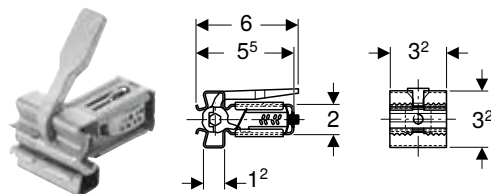

Geberit GIS profile connector

[click & scan](#)

Application purposes

- For creating Geberit GIS support systems
- For connecting Geberit GIS profiles at right angles without tools

Characteristics

- Maximum insertion depth marked
- Clip made of spring steel, protected against corrosion
- Lengths can be compensated up to 1 cm per profile side
- Lever for manual actuation made of die-cast zinc
- Prelocking function

Art. no.	B [cm]	H [cm]	T [cm]
461.200.00.1	3.2	3.2	6