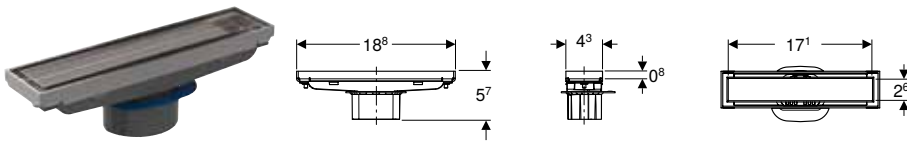

Geberit CleanLine shower channel, tile-bearing

click & scan

Application purposes

- For drainage of floor-even showers
- For installation in the room or on the wall
- For installation in thin bed mortar
- For composite seals
- Suitable for barrier-free construction

Technical data

Product material	Stainless steel

Characteristics

- Suitable for tile structures on floor 13–35 mm
- Tile insert high with tile adhesive 0.8 cm
- Shower channel can be aligned in height, inclination and offset
- Water drainage above the composite seal
- Easy cleaning

Scope of delivery

- Comb insert
- Inlet connection piece with compensation ring
- Demounting tool

Art. no.	Colour / surface	L [cm]	B [cm]	H [cm]
154.455.00.1	customised / brushed stainless steel	18.8	2.6	5.7