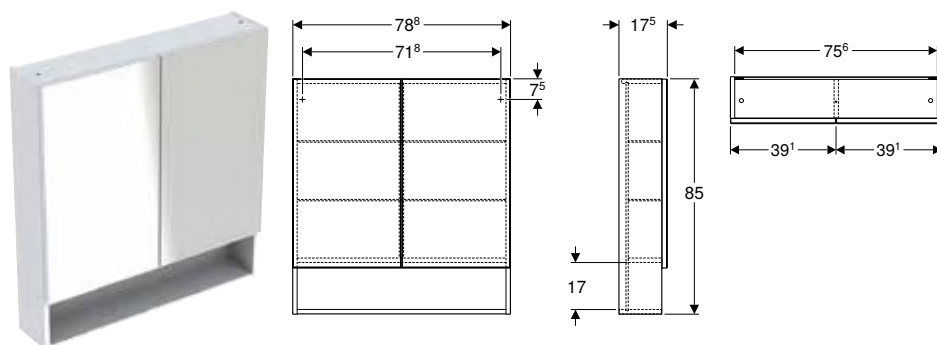

Geberit Selnova Square mirror cabinet with two doors and four glass shelves

click & scan

Technical data

Lamp	without
Product material	High-compressed three-layer chipboard

Scope of delivery

- 4 glass shelves
- Mirror cabinet
- Fastening material

Characteristics

- FSC™ C134279 certified
- Wall-hung
- With two doors
- Doors mirrored on the outside
- Door with soft closing
- With open shelf surface
- With four movable glass shelves
- Delivered preassembled

Art. no.	Colour / surface	B [cm]	H [cm]	T [cm]	Number of power sockets

501.268.00.1	white / high-gloss coated	78.8	85	17.5	0