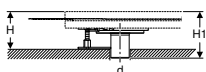

New

Geberit Duofix shower drain with seven feet, integrated for CleanFloor30 shower surface, cross-floor installation

click & scan

Application purposes

- For drainage of Geberit CleanFloor30 shower surfaces, integrated
- For floor constructions up to finished floor level 8–13 cm
- For fastening to Geberit Duofix installation frames for shower surfaces
- For use as floor drain with horizontal outlet

Characteristics

- Quality-monitored in accordance with EN 274-3
- Removable trap cup
- Threaded rods can be shortened

Scope of delivery

- Shower drain $\varnothing$ 90 mm
- Straight connector made of PE-HD
- Feet for installation frame
- 14 rubber supports
- Holder for shower drain
- Assembly clamp
- Fastening screw

Art. no.	DN	d, $\varnothing$ [mm]	H [cm]	H1 [cm]
551.560.00.1	50	50	8–13	13.2

Available as of April 2026

To order additionally

- Geberit CleanFloor30 integrated shower surface, with sealing fleece
- Geberit Duofix installation frame for shower surfaces

- Replacement for art. no. 154.031.00.1