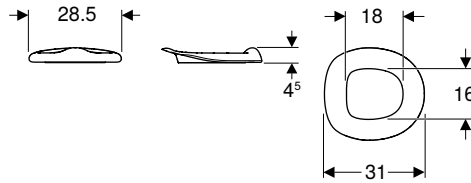

Geberit Bambini WC seat ring for small children

click & scan

Application purposes

- For WCs for small children, Rimfree

Technical data

Product material	PUR

Characteristics

- Child-friendly design
- Potty chair shape
- Lay-on seat

Scope of delivery

- WC seat ring

Art. no.	Colour / surface	B [cm]	H [cm]	T [cm]	Soft-closing mechanism	Fastening
502.972.PL.1	agate grey	28.5	4.5	31	no	none
502.972.FY.1	carmine red	28.5	4.5	31	no	none

Can be combined with

- Geberit Bambini floor-standing WC for small children, washdown, Rimfree → p. 822