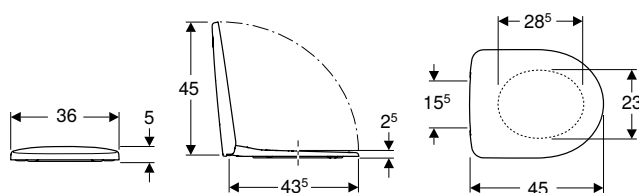

To order additionally

- Cistern
- WC seat
- Fastening material

Can be combined with

- Geberit Selnova Square exposed cistern, close-coupled, dual flush, bottom water supply connection → p. 709
- Geberit Selnova Square exposed cistern, close-coupled, dual flush, lateral water supply connection → p. 708
- Geberit Selnova exposed cistern, close-coupled, dual flush, bottom water supply connection → p. 737
- Geberit Selnova exposed cistern, close-coupled, dual flush, lateral water supply connection → p. 737
- Geberit Selnova WC seat with hinges made of plastic, fastening from below → p. 735
- Geberit Selnova WC seat, fastening from below → p. 736
- Geberit Selnova WC seat, fastening from above → p. 736

WC seats

Geberit Selnova WC seat with hinges made of plastic, fastening from below

Geberit
Selnova

Technical data

Product material	Duroplast
Fastening distance	15.5 cm

Scope of delivery

- WC seat

Characteristics

- Overlapping WC lid
- Hinges made of plastic

Art. no.	Colour / surface	B [cm]	H [cm]	T [cm]	QuickRelease function	Soft-closing mechanism	Fastening	Hinge material
500.330.01.1	white / plastic	36	5	45	no	no	from below	Plastic

Can be combined with

- Geberit Selnova wall-hung WC, washdown, Rimfree → p. 723
- Geberit Selnova wall-hung WC, washdown → p. 724
- Geberit Selnova floor-standing WC, washdown, back-to-wall, horizontal outlet, semi-shrouded → p. 729
- Geberit Selnova floor-standing WC, washdown, horizontal outlet, semi-shrouded, Rimfree → p. 728
- Geberit Selnova floor-standing WC for close-coupled exposed cistern, washdown, horizontal outlet, semi-shrouded, Rimfree → p. 730
- Geberit Selnova floor-standing WC for close-coupled exposed cistern, washdown, horizontal outlet, semi-shrouded → p. 732
- Geberit Selnova floor-standing WC for close-coupled exposed cistern, washdown, vertical outlet, semi-shrouded → p. 732
- Geberit Selnova floor-standing WC for close-coupled exposed cistern, washdown, horizontal outlet, Rimfree → p. 733
- Geberit Selnova floor-standing WC for close-coupled exposed cistern, washdown, horizontal outlet → p. 734
- Geberit Selnova floor-standing WC for close-coupled exposed cistern, washdown, vertical outlet → p. 734