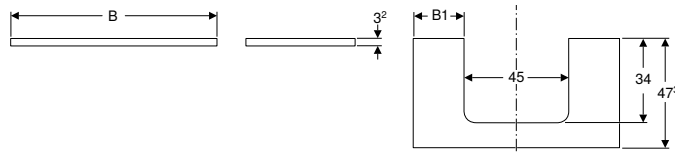

Mix & Match

Geberit ONE washtop with cutout, for lay-on washbasin, rectangular

Application purposes

- For mounting on a Geberit ONE, Acanto, iCon washbasin cabinet

Technical data

Product material	High-compressed three-layer chipboard

Characteristics

- FSC™ C134279 certified
- Moisture-resistant

Scope of delivery

- Washtop
- Fastening material