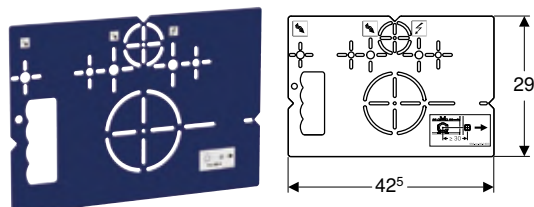

Geberit drilling template for wall-hung WC and Geberit AquaClean

click & scan

Application purposes

- For marking the panelling cutouts for Geberit elements for wall-hung WC
- For marking the connection positions of Geberit AquaClean shower toilets