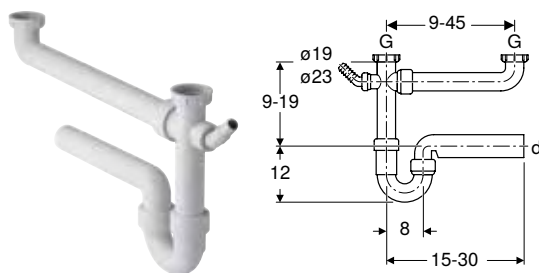

Art. no.	Colour / surface	d, \varnothing [mm]	G ["]	h [cm]
152.818.11.1	white alpine	50	1 1/2	7-37
152.886.11.1	white alpine	40	1 1/2	7-37

Geberit P-trap for two kitchen sinks, with angled hose connector, extralong, horizontal outlet