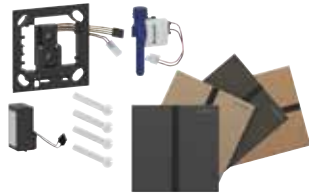

New

Geberit urinal flush control with electronic flush actuation, mains operation, Type 40 cover plate, square, customised finish

click & scan

Application purposes

- For automatic flush actuation of urinals

Technical data

Degree of protection	IP45
Nominal voltage	110–240 V AC
Mains frequency	50–60 Hz
Operating voltage	4.5 V DC
Flow pressure	1–8 bar
Water test pressure max.	16 bar
Test pressure air / inert gas max.	3 bar
Flow rate at 100 kPa / 1 bar without flow limiter	0.3 l/s
Flow rate at 100 kPa / 1 bar with flow limiter	0.18 l/s
Interval flush time, factory setting	5 s
Detection time, factory setting	7 s
Flush time, adjustment range	1–15 s
Flush time, factory setting	7 s

Characteristics

- Cover plate with securing bar
- Water-saving hybrid mode can be set
- Adjustable interval flush
- Preflush can be set
- Power failure control unit
- Valve-closing function when power fails
- Functions can be set and queried with the Geberit Service Handy
- Device settings and operation with mobile device via integrated Bluetooth® interface
- Compatible with Geberit Control App
- Wired networkable with Geberit gateway via GEBUS converter
- Wirelessly connectable with Geberit Gateway via Bluetooth®
- Compatible with Geberit Connect
- Flush volume can be reduced to 0.5 l per flush with regulating screw of installation set
- Tap group II in accordance with DIN 4109
- Components in contact with drinking water lead-free

Scope of delivery

- Type 40 cover plate, IR window, square
- Mounting frame
- Infrared control, premounted on mounting frame
- Solenoid valve
- Power supply unit
- Fastening material

Art. no.	Colour / surface	Product material	B [cm]	H [cm]	T [cm]	Power consumption [W]
004.791.00.2 *	galvanized	Stainless steel	12.5	12.5	0.2	≤ 0.5
004.791.00.3 *	galvanized and varnished	Stainless steel	12.5	12.5	0.2	≤ 0.5

Available as of April 2026; * Order-based production

Can be combined with

- Geberit installation set with flush pipe, for urinal flush control, universal → p. 286
- Geberit installation set with nipple made of brass, for urinal flush control, universal → p. 287
- Geberit Duofix element for urinal, 112–130 cm, universal → p. 72
- Geberit Duofix element for urinal, 112–130 cm, universal, for spray head → p. 73
- Geberit GIS element for urinal, 114 cm, universal → p. 119
- Geberit GIS element for urinal, 114 cm, universal, for spray head → p. 120
- Geberit Kombifix element for urinal, 109–127 cm, universal → p. 23
- Geberit Kombifix element for urinal, 109–127 cm, universal, for spray head → p. 24

- All available colours and surfaces as well as delivery times are listed in the document entitled "Actuator plates and urinal flush controls with customer-specific finish". The document is available online in the "Documents" section of the product catalogue. In the printed product catalogue, the QR code leads to the online product page with the document.