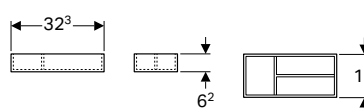

Geberit Xeno² drawer insert, T-partition, for top drawer

click & scan

Application purposes

- For washbasin cabinets and side cabinets

Technical data

Product material	High-compressed three-layer chipboard

Characteristics

- FSC™ C134279 certified
- T-partition