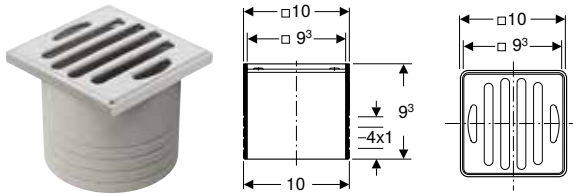

Geberit ready-to-fit set for collector drain, slotted grating 10 x 10 cm

click & scan

Application purposes

- For use inside buildings
- For Geberit collector drain made of PE-HD

Characteristics

- Load-bearing capacity, class H 1.5 (1.5 kN)

Art. no.

Nominal width
[cm]

388.009.00.1

10

Scope of delivery

- Slotted grating 10 x 10 cm