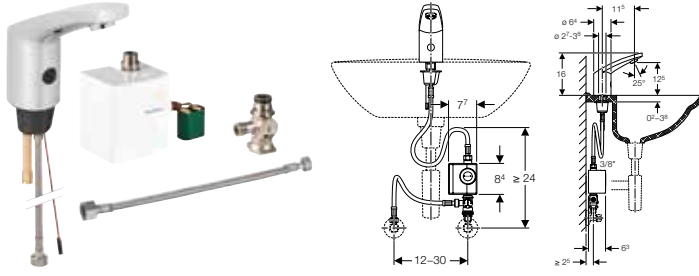

Taps

Washbasin taps
Deck-mounted, generator operation

Geberit Type 185 washbasin tap, generator operation

click & scan

Application purposes

- For installation in washbasins or washtops
- For connecting cold and hot water (only for model with mixer)
- For connecting cold or mixed water (only for model without mixer)
- Suitable for use with stainless steel sinks
- For a flow rate of > 3 l/min
- Model without mixer suitable for combination with continuous flow heater, see technical data sheet "Washbasin taps with continuous flow heaters"

Technical data

Battery type	Li-Ion (6.6 V)
Degree of protection	IP44
Operating voltage	6.6 V DC
Operating pressure	2–8 bar
Differentiated pressure CW/WW max.	1.5 bar
Water test pressure max.	16 bar
Test pressure air / inert gas max.	3 bar
Ambient temperature	1–40 °C
Water temperature short-term max.	90 °C
Flow rate at 300 kPa / 3 bar	6 l/min
Interval flush time, factory setting	3 s
Product material	Brass chrome-plated

Characteristics

- Tap group I in accordance with DIN 4109
- Infrared user detection
- Vandal-resistant
- Temperature presetting via below-desk mixer (only for models with mixer)
- Not possible to set just hot water or just cold water (only for model with mixer)
- Functions can be set and queried with the Geberit Service Handy
- Device settings and operation with mobile device via integrated Bluetooth® interface
- Compatible with Geberit Control App
- Wirelessly connectable with Geberit Gateway via Bluetooth®
- Compatible with Geberit Connect
- With integrated check valve
- When used at least 50 times per day on average for a duration of 4 s each, the washbasin tap works in a self-sustaining manner

Scope of delivery

- Generator unit
- Reinforced braided hose 3/8"
- Basket filter
- Adapter to angle stop valve G 3/8"
- Below-desk mixer (only for model with mixer)
- Tap aerator key
- Fastening material

Art. no.	Colour / surface	Mixer		H [cm]
		without mixer	with below-desk mixer	
116.335.21.1	chrome / glossy	without mixer		16
116.365.21.1	chrome / glossy		with below-desk mixer	16

Accessories

- Geberit tap aerator for Types 6x, 8x and 18x washbasin taps → p. 352