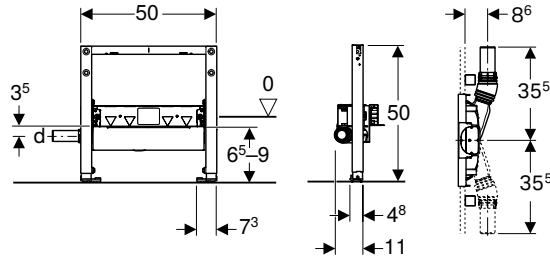

Geberit Duofix element for shower, 50 cm, with CleanWall wall drain, for screed height at inlet 65–90 mm

Application purposes

- For metal and wood frame walls
- For Geberit Duofix system walls
- For installation in room-height pre-walls
- For installation in room-height partition walls
- For drainage of floor-even showers
- For screed height ≥ 65 mm at inlet
- For composite seals

Technical data

Depth of water seal (mm)	30 mm

Scope of delivery

- Straight connector made of PE-HD, ø 40 mm
- Protection box cover with integrated outlet sheet
- Fastening material

Characteristics

- 2025 range
- Statically self-supporting frame, protected against corrosion with powder coating
- With pull-out plate for lateral fastening above the element on metal or wood profiles or on Geberit Duofix system studs
- Alternative fastening point for wall anchors
- Rotating foot plates, suitable for installation in U profiles UW 50 and UW 75
- Foot plates that can be mounted in Geberit Duofix system rail without tools, without additional components
- Galvanised non-slip leg supports protected against corrosion
- Adjustable sealing level for tension-free sealing connection
- Premounted sealing fleece
- Sealing fleece, 10 cm circumferential, for connecting sealing systems
- Deviating from the requirements from EN 1253, the depth of water seal is just 30 mm
- Adjustable inlet height of trap
- Panelling thickness 10–40 mm
- Suitable for tile structures on floor 2–26 mm
- Suitable for tile structures on wall 2–35 mm
- Lateral drainage connection

Art. no.	DN	d, ø [mm]	Discharge rate [l/s]	B [cm]	H [cm]	T [cm]
111.593.00.2	40	40	0.4	50	50	11

To order additionally

- Ready-to-fit set

Accessories

- Accessory overview – Geberit Duofix elements for showers and bathtubs → p. 81

- Natural stone tiles in the shower area may discolour