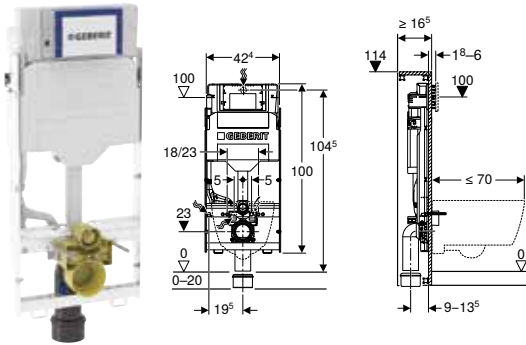

Geberit GIS element for wall-hung WC, 114 cm, with Sigma concealed cistern 12 cm and Power & Connect box

Application purposes

- For installation in Geberit GIS support systems for prewalls, partition walls or freestanding walls
- Suitable for barrier-free construction
- For floor constructions 0–20 cm
- For wall-hung WCs
- For hidden mains connection behind the WC ceramic appliance

Technical data

Flow pressure	0.1–10 bar
Flush volume, factory setting	6 l / 3 l
Flush volume large, adjustment range	4 l / 4.5 l / 6 l / 7.5 l
Flush volume small, adjustment range	2–4 l
Flow rate at 300 kPa / 3 bar	0.16 l/s
Product material	Steel
Height-adjustable	Yes

Scope of delivery

- Water supply connection R 1/2", compatible with MasterFix and MeplaFix, with integrated angle stop valve and hand wheel
- Protection box for service opening
- Connection set for WC, $\varnothing$ 90 mm
- Connection bend 90° made of PE-HD, $\varnothing$ 90 mm
- Adapter socket made of PE-HD, $\varnothing$ 90 / 110 mm
- Power & Connect box, with intermediate bottom with terminal
- Conduit pipe, length 0.32 m, for connection of Geberit AquaClean
- Protection cover for Power & Connect box
- Fastening and protection material

Characteristics

- 2025 range
- Frame, zinc-plated
- Frame with four quick-action fasteners
- Infinitely variable height adjustment in Geberit GIS structure
- Frame for wall-hung WCs with connection dimensions as per EN 33 and projection up to 70 cm
- Connection bend can be mounted without tools at different depths, adjustable range 45 mm
- Geberit Sigma concealed cistern 12 cm, fully insulated against condensation
- For front actuation, suitable for single, dual and stop-and-go flushes
- Immediate post flush possible with factory setting
- Tool-free installation and maintenance work on concealed cistern
- Water supply connection on the rear or top centre
- Protection box for service opening, can be cut to length, protects against moisture and dirt
- With conduit pipe for feed pipe for Geberit AquaClean shower toilets and for connection cable
- Prepared for installation of a 12 V power supply unit behind the WC ceramic appliance

Art. no.	B [cm]	H [cm]	T [cm]	T1 [cm]
461.301.00.6	42.4	114	16.5	19.5

To order additionally

- Geberit power supply unit for Power & Connect box → p. 247

Accessories

- Accessory overview – Geberit GIS elements for WCs → p. 110

- Actuator plate has to be ordered separately