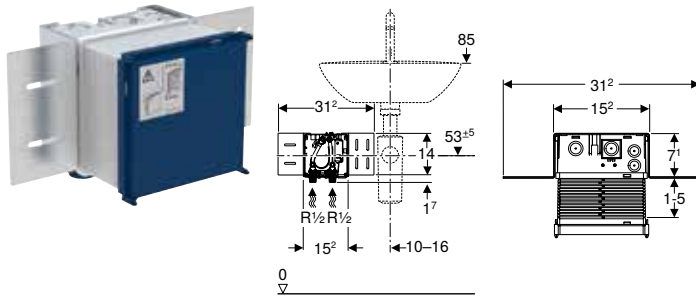

Geberit installation set for Piave and Brenta washbasin taps, deck-mounted, with concealed function box

click & scan

Application purposes

- For Piave and Brenta washbasin taps, deck-mounted, with concealed function box

Scope of delivery

- Protection box with cover, for concealed housing

Characteristics

- Water supply connection compatible with MasterFix and MeplaFix
- Water supply connection on the bottom of concealed housing
- Shut-off unit integrated in the concealed housing
- Components in contact with drinking water lead-free

Art. no.

116.130.00.1

Can be combined with

- Geberit Piave washbasin tap, deck-mounted, mains operation, for concealed function box → p. 321
- Geberit Brenta washbasin tap, deck-mounted, mains operation, for concealed function box → p. 323
- Geberit Piave washbasin tap, deck-mounted, battery operation, for concealed function box → p. 328
- Geberit Brenta washbasin tap, deck-mounted, battery operation, for concealed function box → p. 330
- Geberit Piave washbasin tap, deck-mounted, generator operation, for concealed function box → p. 335
- Geberit Brenta washbasin tap, deck-mounted, generator operation, for concealed function box → p. 337

Accessories

- Geberit cover plate for concealed function box → p. 353
- Geberit cover plate, surface-even, for concealed function box → p. 353