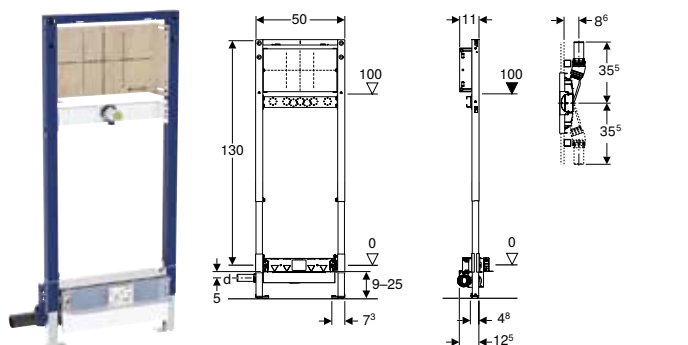

Elements for showers with wall drain

Geberit Duofix element for shower, 130 cm, with CleanWall wall drain, wall-mounted tap, concealed, for screed height at inlet 90–250 mm

click & scan

Application purposes

- For metal and wood frame walls
- For Geberit Duofix system walls
- For installation in part- or room-height prewalls
- For installation in room-height partition walls
- For composite seals
- For drainage of floor-even showers
- For screed height ≥ 90 mm at inlet
- For concealed or surface-mounted taps

Technical data

Depth of water seal (mm)	50 mm

Scope of delivery

- Straight connector made of PE-HD, $\varnothing 50$ mm
- Elbow tap connector Rp 1/2" / R 1/2", compatible with MF
- Sealing washer
- Sound insulation base
- Insulating sleeve
- Protection box cover with integrated outlet sheet
- Fastening and protection material

Characteristics

- 2025 range
- Statically self-supporting frame, protected against corrosion with powder coating
- With pull-out plate for lateral fastening above the element on metal or wood profiles or on Geberit Duofix system studs
- Alternative fastening point for wall anchors
- Rotating foot plates, suitable for installation in U profiles UW 50 and UW 75
- Foot plates that can be mounted in Geberit Duofix system rail without tools, without additional components
- Galvanised non-slip leg supports protected against corrosion
- Quality-monitored in accordance with EN 1253-3
- Adjustable sealing level for tension-free sealing connection
- Premounted sealing fleece
- Sealing fleece, 10 cm circumferential, for connecting sealing systems
- Mounting plate adjustable in height and depth
- Mounting plate made of veneered wood, waterproof bonded
- Building material class B2 in accordance with DIN 4102-1, resp. class D-s2, d0 in accordance with EN 13501-3
- Formaldehyde release class A in accordance with EN 1084, resp. Class E 1 according to EN 13936
- Adjustable inlet height of trap
- Panelling thickness 10–40 mm
- Suitable for tile structures on floor 2–26 mm
- Suitable for tile structures on wall 2–35 mm
- Lateral drainage connection

Art. no.	DN	d, $\varnothing$ [mm]	Discharge rate [l/s]	B [cm]	H [cm]	T [cm]
111.580.00.2	50	50	0.8	50	130	11

To order additionally

- Ready-to-fit set

Accessories

- Accessory overview – Geberit Duofix elements for showers and bathtubs → p. 81

- Natural stone tiles in the shower area may discolour