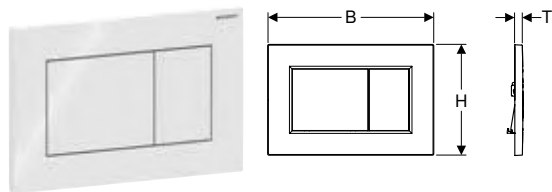

Accessories

- Geberit DuoFresh module with automatic actuation, for Sigma concealed cistern 12 cm
- Geberit DuoFresh module with manual actuation, for Sigma concealed cistern 12 cm
- Geberit DuoFresh module with automatic actuation, for Sigma concealed cistern 8 cm
- Geberit DuoFresh module with manual actuation, for Sigma concealed cistern 8 cm
- Geberit extension set for Sigma, Omega and Kappa concealed cisterns

Geberit Sigma01 actuator plate, square, dual flush

click & scan

Application purposes

- For flush actuation with Sigma concealed cisterns

Technical data

Actuation force (N) max.	20 N

Characteristics

- Front actuation
- Sound-absorbing actuator rods, tool-free fast adjustment

Scope of delivery

- Mounting frame
- 2 distance bolts
- 2 actuator rods

Art. no.	Colour / surface	Product material	B [cm]	H [cm]	T [cm]
115.660.11.1	Plate, Button: white / glossy	Plastic	24.6	16.4	1.3
115.660.21.1	Plate, Button: chrome / glossy	Plastic	24.6	16.4	1.3
115.660.DW.1	Plate, Button: black / glossy	Plastic	24.6	16.4	1.3
115.660.JQ.1	Plate, Button: chrome / matt, easy-to-clean coated	Plastic	24.6	16.4	1.3

Accessories

- Geberit DuoFresh module with automatic actuation, for Sigma concealed cistern 12 cm → p. 191
- Geberit DuoFresh module with manual actuation, for Sigma concealed cistern 12 cm → p. 192
- Geberit DuoFresh module with automatic actuation, for Sigma concealed cistern 8 cm → p. 192
- Geberit DuoFresh module with manual actuation, for Sigma concealed cistern 8 cm → p. 193
- Geberit extension set for Sigma, Omega and Kappa concealed cisterns → p. 204