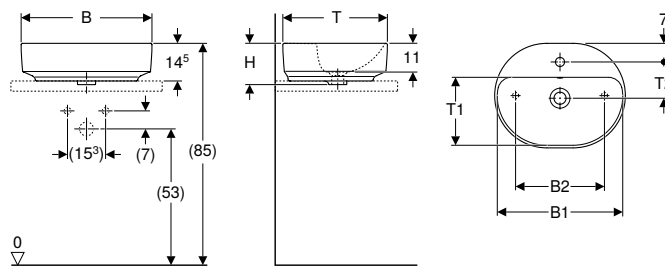

Geberit VariForm lay-on washbasin, elliptic, with tap hole bench

Application purposes

- For mounting on washtops

Technical data

Product material	Fine fireclay

Characteristics

- Elliptic
- Easy to mount thanks to provided cutout template
- Can be installed with a washbasin cabinet

Scope of delivery

- Fastening material
- Template

Art. no.	Colour / surface	Tap hole	Overflow	B1 [cm]	B2 [cm]	H [cm]	T [cm]	T1 [cm]	T2 [cm]
B / width: 50 cm									
500.775.01.2	white	centred	visible, symmetrical	48	34	16	40	26	14
500.776.01.2 *	white	centred	without	48	34	16	40	26	14
B / width: 60 cm									
500.777.01.2	white	centred	visible, symmetrical	58	44	16	45	31	15.5
500.778.01.2 *	white	centred	without	58	44	16	45	31	15.5

* Order-based production

Accessories

- Geberit waste outlet with free outlet and valve cover
- Geberit waste outlet with free outlet, screen