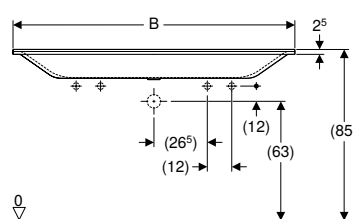

Washbasins made of solid surface material

Geberit Xeno² vanity basin

click & scan

Application purposes

- For mounting on washbasin cabinets

Technical data

Product material	Varicor

Characteristics

- Two washbasin areas
- Slim rim
- Antibacterial
- Shockproof
- Scratchproof
- Easy cleaning
- Seamless surface repair

Art. no.	Colour / surface	Tap hole	Overflow	B1 [cm]	B2 [cm]	B3 [cm]	Cabinet width [cm]	H [cm]	T [cm]
B / width: 140 cm									
500.277.00.1	white / matt	left and right	without	135	65	37.5	139.5	15	48
500.276.00.1	white / matt	without	without	135			139.5	15	48
B / width: 160 cm									
500.279.00.1	white / matt	left and right	without	155	70	45	159.5	15	48
500.278.00.1	white / matt	without	without	155			159.5	15	48

Can be combined with

- Geberit Xeno² cabinet for washbasin made of solid surface material, with two drawers → p. 539

Accessories

- Accessory overview – Geberit Xeno² washbasins → p. 525