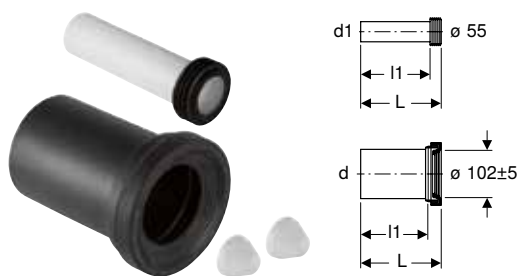

Connection sets

Geberit connection set for wall-hung WC, length 18.5 cm

click & scan

Application purposes

- For wall-hung WCs

Technical data

Product material	PE / PP

Scope of delivery

- Flush pipe with sleeve, made of PE-HD
- Straight connector with sleeve, made of PP
- 2 cover caps

Art. no.	Colour / surface	d, ø [mm]	d1, ø [mm]	AB [mm]	L [cm]	l1 [cm]
152.422.46.1	chrome / matt	110	45	97-107	18.5	16
152.426.46.1	chrome / matt	90	45	97-107	18.5	16