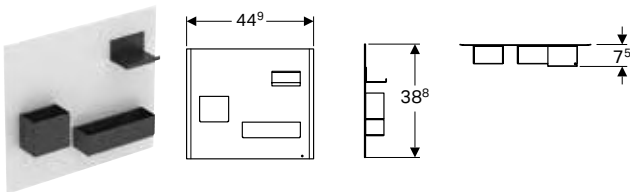

Geberit magnetic board with storage boxes

click & scan

Technical data

Product material	Steel

Scope of delivery

- Magnetic board
- Storage boxes

Characteristics

- Storage boxes of different sizes
- Storage boxes fixed with magnetic fixing

Art. no.	Colour / surface
500.649.01.2	Magnetic board: white / matt powder-coated Storage boxes with magnetic fixing: lava / matt powder-coated
500.649.JL.2	Magnetic board: sand grey / matt powder-coated Storage boxes with magnetic fixing: lava / matt powder-coated
500.649.JK.2	Magnetic board, Storage boxes with magnetic fixing: lava / matt powder-coated
500.649.16.1	Magnetic board: black / matt powder-coated Storage boxes with magnetic fixing: lava / matt powder-coated

Can be combined with

- Geberit iCon low cabinet with two drawers → p. 624
- Geberit Smyle low cabinet with two drawers → p. 668