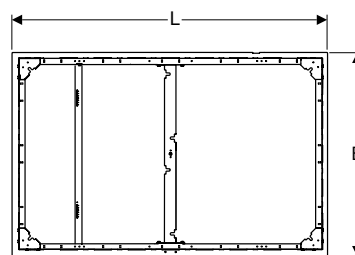

New

Geberit Duofix installation frame for shower surface 110–140 cm, for seven feet

Application purposes

- For installation of CleanFloor30 shower surfaces integrated inside buildings
- For installation of shower surfaces made of enamelled steel up to an inner height of 3.5 cm and a rim height of 4.5 cm
- For floor constructions with CleanFloor30 shower surfaces up to upper edge of the shower surface 8–25 cm
- For floor constructions with shower surfaces made of enamelled steel of up to top edge of set of rubber support 10–25 cm
- For installation before or after introduction of the screed

Characteristics

- Premounted sound insulation tape
- Premounted retainer for foot fastener
- Height-adjustable from the top

Scope of delivery

- 2 prefabricated shuttering panels
- Crossbar for shower drain

Technical data

Product material	Powder-coated steel

Art. no.	L [cm]	B [cm]	H [cm]
551.505.00.1	110	80	3.4
551.507.00.1	140	80	3.4
551.513.00.1	110	90	3.4
551.514.00.1	120	90	3.4
551.515.00.1	140	90	3.4
551.521.00.1	110	100	3.4
551.522.00.1	120	100	3.4
551.523.00.1	140	100	3.4
551.506.00.1	120	80	3.4

Available as of April 2026

To order additionally

- Geberit CleanFloor30 integrated shower surface or shower surface made of enamelled steel
- Shower drain with seven feet, for CleanFloor30 shower surface integrated
- Installation set for shower surface made of enamelled steel, with seven feet

- Replacement for art. no. 154.466.00.1, 154.473.00.1, 154.475.00.1, 154.482.00.1, 154.484.00.1, 154.464.00.1