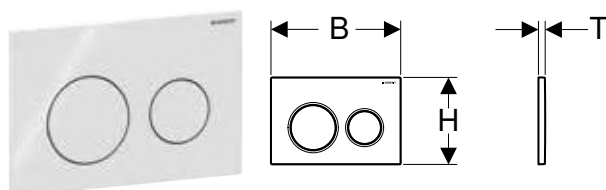

New

Geberit Omega01 actuator plate, round, dual flush

click & scan

Application purposes

- For flush actuation with Omega concealed cisterns

Technical data

Actuation force (N) max.	20 N

Characteristics

- Top/front actuation
- Sound-absorbing actuator rods, tool-free fast adjustment

Scope of delivery

- Mounting frame
- 2 distance bolts
- 2 actuator rods
- Fastening material

Art. no.	Colour / surface	Product material	B	H	T
			[cm]	[cm]	[cm]
115.093.11.1	Plate, Button: white / glossy	Plastic	21.2	14.2	1
115.093.21.1	Plate, Button: chrome / glossy	Plastic	21.2	14.2	1
115.093.46.1	Plate: matt Base plate: chrome Button: chrome / matt	Plastic	21.2	14.2	1
115.093.DW.1	Plate, Button: black / glossy	Plastic	21.2	14.2	1
115.093.ID.1	Plate, Button: nickel / brushed, easy-to-clean coated	Plastic	21.2	14.2	1
115.093.QF.1	Plate: brass-coloured / brushed, easy-to-clean coated Button: brushed, easy-to-clean coated Full flush volume button: brass-coloured	Plastic	21.2	14.2	1
115.093.QB.1	Plate, Button: red gold / brushed, easy-to-clean coated	Plastic	21.2	14.2	1
115.093.QD.1	Plate, Button: black chrome / brushed, easy-to-clean coated	Plastic	21.2	14.2	1
115.093.14.1	Plate, Button: black matt	Plastic	21.2	14.2	1

Available as of April 2026

Accessories

- Geberit extension set for Sigma, Omega and Kappa concealed cisterns → p. 204

New