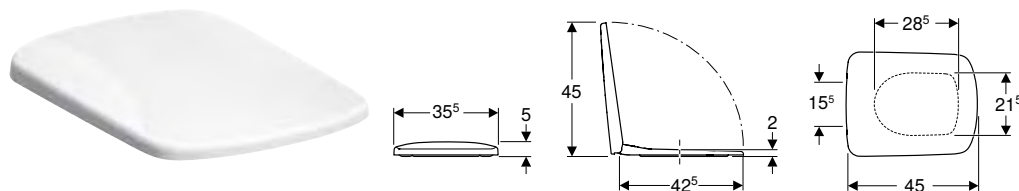

Can be combined with

- Geberit Selnova Square exposed cistern, close-coupled, dual flush, bottom water supply connection → p. 709
- Geberit Selnova Square exposed cistern, close-coupled, dual flush, lateral water supply connection → p. 708
- Geberit Selnova Square WC seat, fastening from below → p. 707
- Geberit Selnova Square WC seat, slim design, fastening from above → p. 708

Accessories

- Accessory overview – Geberit Selnova Square WC ceramic appliance in combination with connection pipes → p. 701

WC seats

Geberit Selnova Square WC seat, fastening from below

Geberit
Selnova
Square

Technical data

Product material	Duroplast
Fastening distance	15.5 cm

Scope of delivery

- WC seat

Characteristics

- Hinges made of metal
- Square design
- Overlapping WC lid

Art. no.	Colour / surface	B [cm]	H [cm]	T [cm]	QuickRelease function	Soft-closing mechanism	Fastening	Hinge material
500.332.01.1	white / glossy	35.5	4.5	45	no	no	from below	Stainless steel

Can be combined with

- Geberit Selnova Square wall-hung WC, square, washdown, Rimfree → p. 704
- Geberit Selnova Square wall-hung WC, square, washdown → p. 705
- Geberit Selnova Square floor-standing WC, square, washdown, back-to-wall, horizontal or vertical outlet, semi-shrouded, Rimfree → p. 705
- Geberit Selnova Square floor-standing WC for close-coupled exposed cistern, washdown, horizontal outlet, semi-shrouded, Rimfree → p. 706