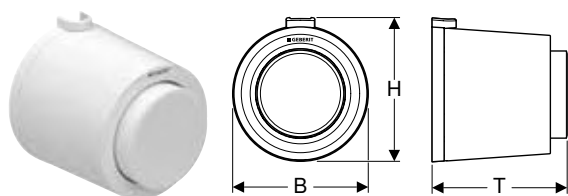

Geberit Type 01 remote flush actuation, round, pneumatic, single flush, exposed actuator

click & scan

Application purposes

- For pneumatic remote flush actuation of Geberit exposed and concealed cisterns
- For single flush
- For solid and drywall construction
- For exposed installation
- For Sigma concealed cisterns 12 cm
- For Omega concealed cisterns 12 cm
- For AP123 exposed cisterns

Characteristics

- Round design
- Actuator button protruding
- Can be combined with Geberit actuator plates for single flush, dual flush and stop-and-go flush or Geberit cover plate

Scope of delivery

- Actuator
- Pneumatic flushing device
- Pneumatic hose, length 2 m
- Conduit pipe, length 0.9 m
- Fastening material

Technical data

Actuation force (N) max.	25 N

Art. no.	Colour / surface	Product material	B [cm]	H [cm]	T [cm]
116.046.11.1	white alpine	Plastic	8.5	9	8.5