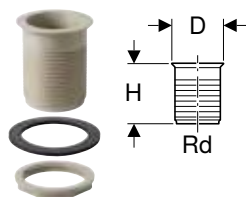

Waste outlets

Geberit waste outlet with round thread

click & scan

Application purposes

- For stainless steel sinks

Technical data

Product material	Plastic

Characteristics

- Conical rim

Scope of delivery

- Counternut Rg 60 x 1/8"
- Flange gasket made of EPDM

Art. no.	Colour / surface	Rd	D [cm]	H [cm]
352.328.08.1	pebble grey	60x1/8	7	8

Accessories

- Geberit waste plug without chain → p. 384
- Geberit valve screen → p. 384