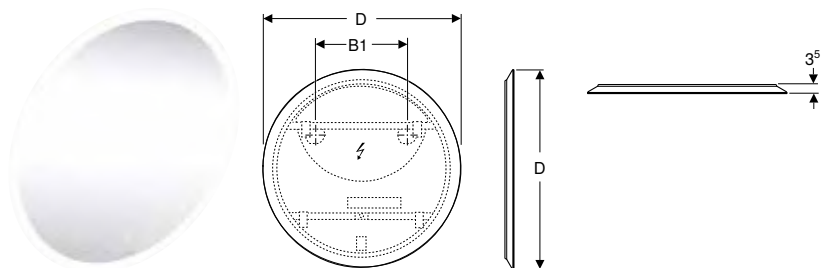

Geberit Option illuminated mirror, round design, with direct and indirect lighting

click & scan

Technical data

Degree of protection	IP44
Nominal voltage	220–240 V AC
Mains frequency	50 Hz / 60 Hz
Operating voltage	24 V DC
Product material	Aluminium
Light source energy efficiency class	F
Light colour	3000 K
Service life of LED lighting max.	72000 h
Measuring method	L70B50
Colour Rendering Index min.	80
Standard deviation of colour matching	3 SDCM

Scope of delivery

- Mirror
- Fastening material

Characteristics

- Suitable for all bathroom series
- LED lighting
- Direct and indirect lighting, continuously dimmable
- Touch sensor switch for lighting, with orientation light
- Memory function for lighting with touch sensor switch
- Orientation light can be deactivated
- With Geberit FlexInstall suspension

Art. no.	D [cm]	B1 [cm]	H [cm]	T [cm]	Protection class	Power consumption [W]	Luminous flux [lm]
B / width: 50 cm							
502.796.00.1	50	13	50	3.5	II	38.9	4875
B / width: 60 cm							
502.797.00.1	60	20	60	3.5	II	48.8	6045
B / width: 75 cm							
502.798.00.1	75	35	75	3.5	II	62.2	7800
B / width: 90 cm							
502.799.00.1	90	50	90	3.5	II	77.7	9750