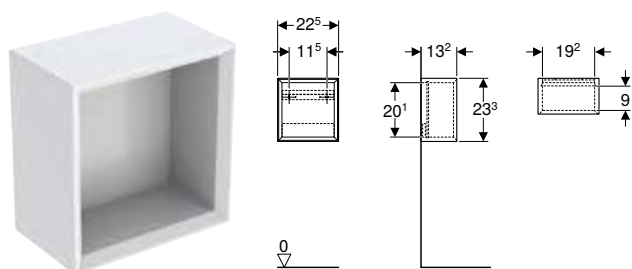

Geberit wall box, square

click & scan

Application purposes

- For Geberit ONE, Acanto and iCon series

Technical data

Product material	High-compressed three-layer chipboard

Characteristics

- FSC™ C134279 certified
- Wall-hung
- Hidden fastening
- Moisture-resistant
- Delivered preassembled

Scope of delivery

- High-level cabinet
- Fastening material

Art. no.	Colour / surface	H	T
		[cm]	[cm]
B / width: 22.5 cm			
502.321.01.1	white / high-gloss coated	23.3	13.2
502.321.01.3 *	white / matt coated	23.3	13.2
502.321.JH.1	oak / wood-textured melamine	23.3	13.2
502.321.JK.1	lava / matt coated	23.3	13.2
502.321.JL.1 *	sand grey / high-gloss coated	23.3	13.2
502.321.JR.1 *	hickory / wood-textured melamine	23.3	13.2

* Order-based production