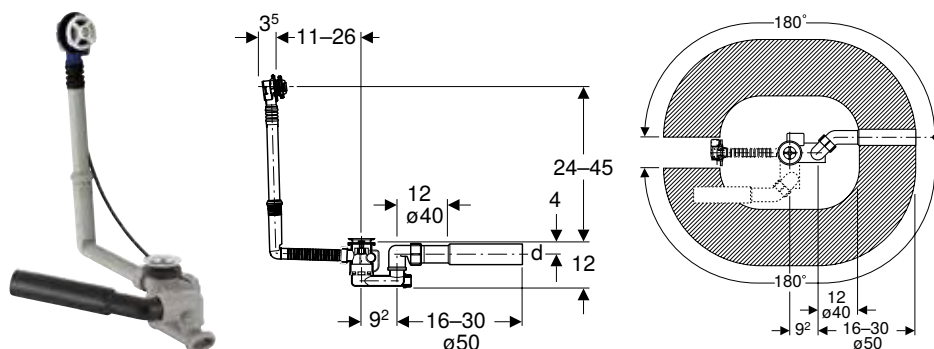

With turn handle actuation

Geberit bathtub drain with turn handle, d52, length 26 cm

click & scan

Application purposes

- For bathtubs with valve hole \varnothing 52 mm
- For bathtubs made of steel, plastic or cast iron
- For standard-size bathtubs