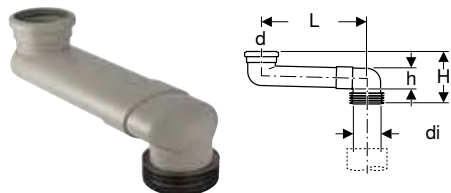

Waste couplings made of PVC

Geberit PVC S-bend

click & scan

Application purposes

- For transition of floor-standing WCs to prewall installation

Technical data

Product material	PVC

Scope of delivery

- Lip seal made of EPDM
- Sleeve made of EPDM

Art. no.	Colour / surface	DN	d, $\varnothing$ [mm]	di, $\varnothing$ [mm]	L [cm]	H [cm]	h [cm]
388.350.29.1	grey	90	90	100–105.6	14.5–34.5	16.7	6.5

To order additionally

- PVC adhesive, standard

Sleeves and cover caps

Geberit set of cover caps

click & scan

Application purposes

- For covering the fastenings on WC and urinal ceramics

Technical data

Product material	Plastic

Characteristics

- With washers

Scope of delivery

- Set of 2 pieces

Art. no.	Colour / surface
217.713.11.1	white alpine
217.713.46.1	chrome / matt