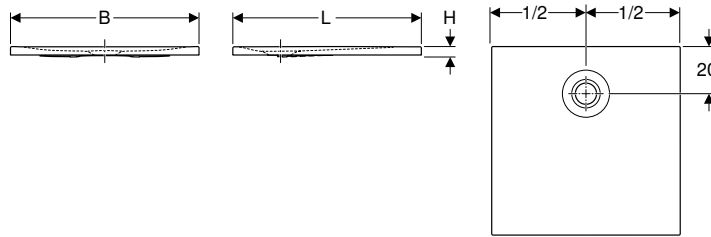

Shower trays made of sanitary acrylic

Geberit Nemea square shower tray

click & scan

Application purposes

- For draining off waste water from a single shower head
- For private bathrooms and hotels
- For installation with set of feet for shower trays
- For installation with bathtub support
- For use as floor-even shower surface
- Suitable for barrier-free construction

Characteristics

- Square
- Drain hole $\varnothing$ 90 mm
- Antislip class A according to EN 16165 (barefoot walking) only for models with a matt surface
- Fulfils requirements in accordance with EN 14527, class 1

Technical data

Product material	Sanitary acrylic

Art. no.	Colour / surface	L [cm]	B [cm]	H [cm]
550.570.00.1	white / glossy	80	80	3.5
550.571.00.1	white / glossy	90	90	3.5
550.590.00.1	white / matt	80	80	3.5
550.591.00.1	white / matt	90	90	3.5

To order additionally

- Shower drain $\varnothing$ 90 mm
- Set of legs and crossbar with wall anchor
- Sealing material

Accessories

- Geberit set of feet and crossbars, with wall anchors, for shower tray made of sanitary acrylic → p. 979
- Geberit shower drain d90, depth of water seal 30 mm, outlet made of PE
- Geberit shower drain d90, depth of water seal 50 mm, outlet made of PE
- Geberit shower drain d90, for cross-floor installation, without trap, with drain cover
- Geberit shower drain d90, with drain cover, depth of water seal 30 mm, outlet made of PE
- Geberit shower drain d90, with drain cover, depth of water seal 50 mm, outlet made of PE
- Geberit Split drain cover, d90, for shower drain, 30/50 mm water seal depth
- Geberit sealing set for shower trays → p. 991