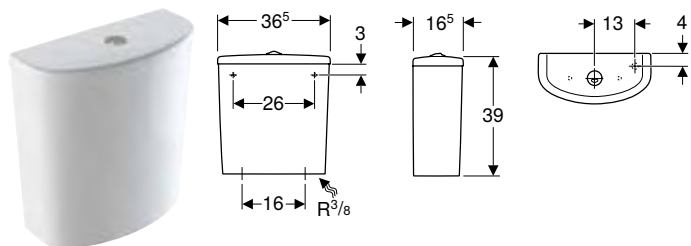

Exposed Cisterns

Exposed cisterns for WCs, made of sanitary ceramic

Geberit Selnova exposed cistern, close-coupled, dual flush, bottom water supply connection

click & scan

Application purposes

- For close-coupled installation
- For water supply connections 3/8"

Technical data

Flush volume, factory setting	4 l / 2.6 l
Flush volume large, adjustment range	4 l / 6 l
Flush volume small, adjustment range	2.6 l / 4 l
Product material	Vitreous china

Characteristics

- Dual flush
- Water supply connection on the bottom

Scope of delivery

- Exposed cistern, close-coupled
- Mechanism

Art. no.	Colour / surface	B [cm]	H [cm]	T [cm]
500.268.01.1	white	36.5	39	16.5

To order additionally

- Fastening material for rear wall

Can be combined with

- Geberit Selnova Comfort floor-standing WC for close-coupled exposed cistern, washdown, horizontal outlet, raised → p. 756
- Geberit Selnova floor-standing WC for close-coupled exposed cistern, washdown, horizontal outlet, semi-shrouded → p. 732
- Geberit Selnova floor-standing WC for close-coupled exposed cistern, washdown, vertical outlet → p. 734
- Geberit Selnova floor-standing WC for close-coupled exposed cistern, washdown, horizontal outlet → p. 734
- Geberit Selnova floor-standing WC for close-coupled exposed cistern, washdown, horizontal outlet, Rimfree → p. 733
- Geberit Selnova floor-standing WC for close-coupled exposed cistern, washdown, horizontal outlet, semi-shrouded, Rimfree → p. 730
- Geberit Selnova floor-standing WC for close-coupled exposed cistern, washdown, vertical outlet, semi-shrouded → p. 732