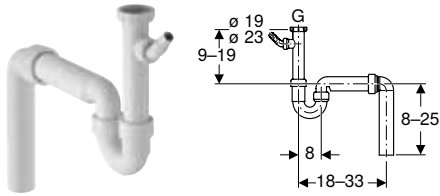

Art. no.	Colour / surface	d, \emptyset [mm]	G ["]	h [cm]
152.711.11.1	white alpine	50	1 1/2	9-19
152.713.11.1	white alpine	40	1 1/2	9-19

Geberit P-trap for kitchen sink, with angled hose connector, vertical outlet