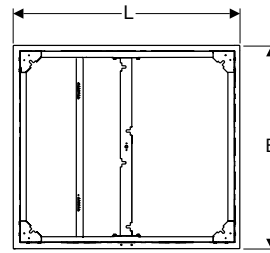

New

Geberit Duofix installation frame for shower surface up to 100 cm, for five feet

click & scan

Application purposes

- For installation of CleanFloor30 shower surfaces integrated inside buildings
- For installation of shower surfaces made of enamelled steel up to an inner height of 3.5 cm and a rim height of 4.5 cm
- For floor constructions with CleanFloor30 shower surfaces up to upper edge of the shower surface 8–25 cm
- For floor constructions with shower surfaces made of enamelled steel of up to top edge of set of rubber support 10–25 cm
- For installation before or after introduction of the screed

Characteristics

- Premounted sound insulation tape
- Premounted retainer for foot fastener
- Height-adjustable from the top

Scope of delivery

- 2 prefabricated shuttering panels
- Crossbar for shower drain

Technical data

Product material	Powder-coated steel

Art. no.	L [cm]	B [cm]	H [cm]
551.502.00.1	80	80	3.4
551.503.00.1	90	80	3.4
551.504.00.1	100	80	3.4
551.511.00.1	90	90	3.4
551.512.00.1	100	90	3.4
551.520.00.1	100	100	3.4

Available as of April 2026

To order additionally

- Geberit CleanFloor30 integrated shower surface or shower surface made of enamelled steel
- Shower drain with five feet, for CleanFloor30 integrated shower surface
- Installation set for shower surfaces made of enamelled steel, with five feet

Accessories

- Geberit Duofix shower drain with five feet, integrated for CleanFloor30 shower surface, depth of water seal 50 mm → p. 982
- Geberit Duofix shower drain with five feet, integrated for CleanFloor30 shower surface, depth of water seal 30 mm → p. 984
- Geberit Duofix shower drain with five feet, integrated for CleanFloor30 shower surface, cross-floor installation → p. 985
- Geberit Duofix shower drain with five short feet, integrated for CleanFloor30 shower surface, depth of water seal 50 mm → p. 987
- Geberit Duofix shower drain with five long feet, integrated for CleanFloor30 shower surface, depth of water seal 50 mm → p. 988
- Geberit Duofix set of foot extensions installation frames → p. 980
- Set of rubber supports for Geberit Duofix installation frame for shower surface → p. 981

- Replacement for art. no. 154.460.00.1, 154.462.00.1, 154.470.00.1, 154.471.00.1, 154.480.00.1