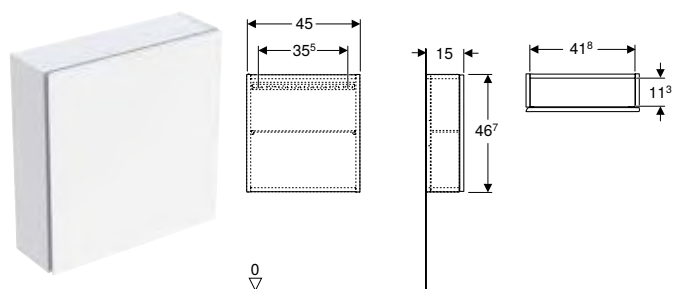

Geberit high-level cabinet, square, with one door

click & scan

Application purposes

- For Geberit ONE, Acanto and iCon series

Technical data

Product material	High-compressed three-layer chipboard

Scope of delivery

- High-level cabinet
- Glass shelf
- Fastening material

Characteristics

- FSC™ C134279 certified
- Wall-hung
- With one door
- Door with soft closing
- Opening with recessed handle or push-to-open mechanism
- Movable glass shelf
- Hinge side left or right
- Moisture-resistant
- Delivered preassembled

Art. no.	Colour / surface	H [cm]	T [cm]
B / width: 45 cm			
502.319.01.1	Body, Front: white / High-gloss coated	46.7	15
502.319.01.2	Body: white / High-gloss coated Front: white / Glass glossy	46.7	15
502.319.01.3 *	Body, Front: white / Matt coated	46.7	15
502.319.JH.1	Body, Front: oak / Wood-textured melamine	46.7	15
502.319.JK.1	Body, Front: lava / Matt coated	46.7	15
502.319.JK.2	Body: lava / Matt coated Front: lava / Glass glossy	46.7	15
502.319.JL.1 *	Body, Front: sand grey / High-gloss coated	46.7	15
502.319.JR.1 *	Body, Front: hickory / Wood-textured melamine	46.7	15

* Order-based production