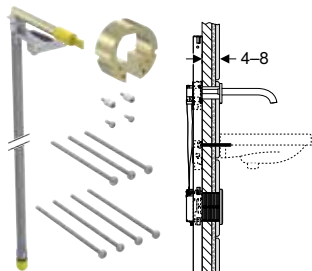

Geberit extension set for Piave and Brenta washbasin taps, wall-mounted, with concealed function box

click & scan

Application purposes

- For Piave and Brenta washbasin taps, wall-mounted, with concealed function box
- For use with panelling thickness of 4–8 cm (extension by 3 cm)

Scope of delivery

- Connection hose
- Extension piece
- Fastening material

Art. no.

244.622.00.1