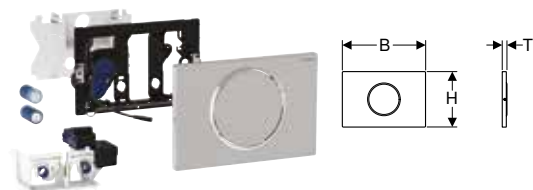

Actuator plates and WC flush controls

WC flush controls with electronic flush actuation

For battery operation, for Geberit Sigma concealed cisterns 12 cm

Geberit electronic WC flush control, battery operation, for Sigma concealed cistern 12 cm, with Sigma10 actuator plate, round, for pull-down rail, radio

click & scan

Application purposes

- For manual remote flush actuation of Sigma concealed cisterns 12 cm using pull-down rails with RF-controlled button
- For single flush
- For solid and drywall construction
- Suitable for barrier-free construction
- For Sigma concealed cisterns 12 cm
- Not suitable for use with Geberit inserts for in-cistern block

Technical data

Battery type	LR20
Degree of protection	IP45
Operating voltage	3 V DC
Power consumption in standby mode	0.15 W
Radio frequency	868.4 MHz
Radio frequency distance	10 m
Interval flush time, factory setting	5 s

Characteristics

- Flush actuation using pull-down rail, wireless, radio
- Single flush can be triggered via actuator plate
- Batteries in closed battery compartment in the flushing cistern
- Interval flush preset
- Adjustable interval flush
- Device settings and operation with mobile device via integrated Bluetooth® interface
- Compatible with Geberit Control App
- Wirelessly connectable with Geberit Gateway via Bluetooth®
- Compatible with Geberit Connect
- Screwable actuator plate

Scope of delivery

- Sigma10 actuator plate
- Mounting frame
- Protection plate
- Actuator rod
- Support block with servomotor and lifting device, premounted
- Control electronics with radio receiver
- 2 alkaline manganese batteries LR20, each 1.5 V
- Fastening material

Art. no.	Colour / surface	Product material	B	H	T	Power consumption [W]
			[cm]	[cm]	[cm]	
115.869.16.6	Plate, Button: black matt / easy-to-clean coated Design ring/-s: black / glossy	Stainless steel	24.6	16.4	1.5	≤ 4
115.869.SN.6	Plate, Button: brushed, easy-to-clean coated Design ring: polished	Stainless steel	24.6	16.4	1.5	≤ 4

Accessories

- Geberit remote flush actuator for single flush, Bluetooth® → p. 250
- Geberit remote flush actuator for dual flush, Bluetooth® → p. 251
- Geberit RF-controlled button for electronic flush actuation → p. 250