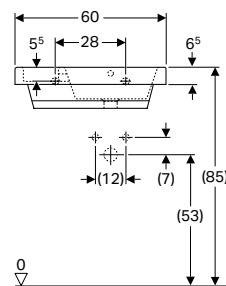

Washbasins for classrooms

Geberit Bambini washbasin with recessed sponge tray

click & scan

Application purposes

- For schools and other educational facilities

Technical data

Product material	Fine fireclay

Characteristics

- Asymmetrical
- Large shelf surface
- Integrated tray for sponges and cleaning cloths

Art. no.	Colour / surface	Tap hole	Overflow	B [cm]	H [cm]	T [cm]	Shelf space
162700000	PO white	right	visible, symmetrical	60	16.3	55	left

PO: Phase out as of December 2026

Accessories

- Geberit dip tube trap for washbasin, horizontal outlet
- Geberit waste outlet with push actuation