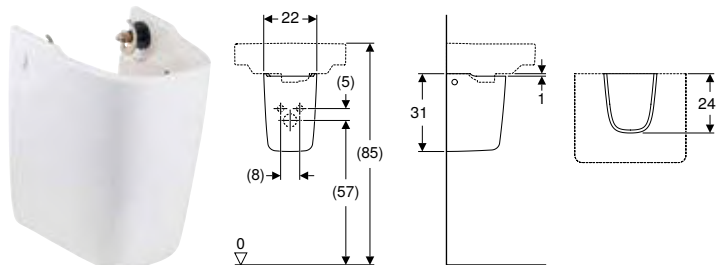

Accessories

- Geberit dip tube trap for washbasin, horizontal outlet
- Geberit dip tube trap for washbasin, space-saving model, horizontal outlet
- Geberit fastening material for washbasin → p. 1005

Pedestals

Geberit Smyle half pedestal for handrinse basins

click & scan

Geberit
Smyle

Application purposes

- For handrinse basins

Technical data

Product material	Vitreous china

Characteristics

- Easy fastening with Geberit fastening material Kerafix, for half pedestals

Scope of delivery

- Fastening material

Art. no.	Colour / surface	B [cm]	H [cm]	T [cm]
500.575.01.1	white	22	31	24

Can be combined with

- Geberit Smyle handrinse basin, square design, asymmetrical overflow → p. 654