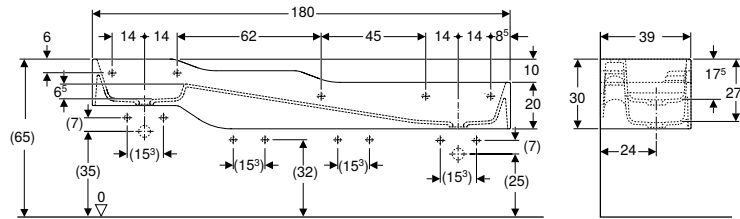

Geberit Bambini play and washspace, with four washbasin areas, lower basin on the right

click & scan