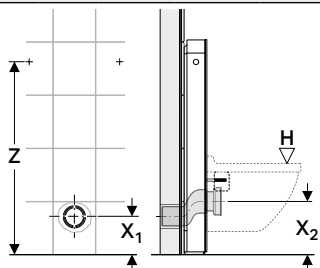

X1		X2	Z	H	X1		X2	Z	H
24	0 cm 	24	91	42 ±1	24	7 cm 131.108.11.1	24	91	42 ±1
25		25	91	43 ±1	25		25	91	43 ±1
26		26	91	44 ±1	26		26	91	44 ±1
					27		93	45 ±1	
21	3 cm 131.085.11.1	24	91	42 ±1	28		28	94	46 ±1
22		25	91	43 ±1	29		29	95	47 ±1
23		26	91	44 ±1	30		30	96	48 ±1
24		27	93	45 ±1	31		31	97	49 ±1
25		28	94	46 ±1	32		32	98	50 ±1
26		29	95	47 ±1	33		33	99	51 ±1

for "0 cm solution" all accessories in scope of delivery included, for 3 cm and 7 cm, order 131.085.11.1 or 131.108.11.1 separately