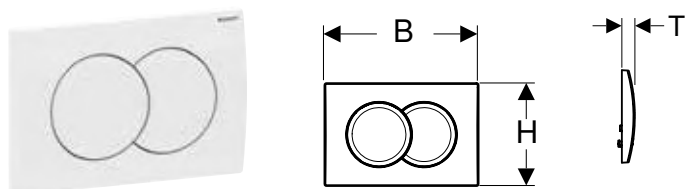

Geberit Delta01 actuator plate, round, dual flush

click & scan

Application purposes

- For flush actuation with Delta concealed cisterns

Technical data

Actuation force (N) max.	20 N

Characteristics

- Front actuation

Scope of delivery

- Mounting frame
- 2 actuator rods
- Fastening material

Art. no.	Colour / surface	Product material	B [cm]	H [cm]	T [cm]
115.107.11.1	Plate, Button: white / glossy	Plastic	24.6	16.4	2.3
115.107.21.1	Plate, Button: chrome / glossy	Plastic	24.6	16.4	2.3
115.107.46.1	Plate, Button: chrome / matt	Plastic	24.6	16.4	2.3