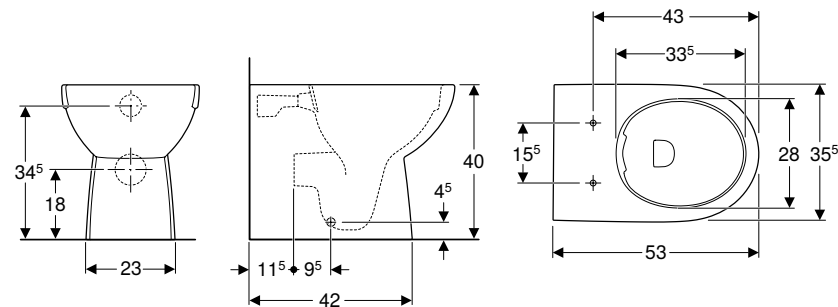

Geberit Selnova floor-standing WC, washdown, back-to-wall, horizontal or vertical outlet, semi-shrouded, Rimfree

Technical data

Product material	Vitreous china

Scope of delivery

- WC ceramic appliance
- Fastening material

Characteristics

- Back-to-wall
- Washdown WC
- Floor-standing
- Rimless WC ceramic appliance featuring Rimfree flush technology
- Type 1, full flush volume 6 / 5 / 4 l, in accordance with EN 997
- Horizontal or vertical outlet
- Type 2 in accordance with EN 997
- 4 l flush
- Semi-shrouded
- Hidden fastening

Art. no.	Colour / surface	B [cm]	H [cm]	T [cm]
500.393.01.1	white	35.5	40	53

To order additionally

- WC seat