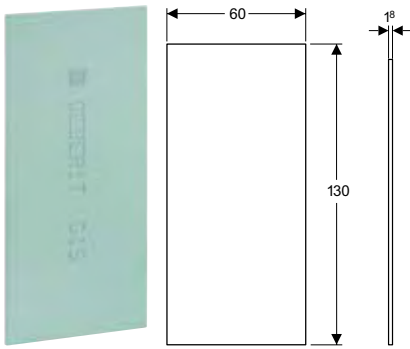

Panellings

Geberit GIS panel

click & scan

Application purposes

- For single-layer, vertical panelling of Geberit GIS support systems
- For areas exposed to small and moderate water action
- For use in the water action classes W0-I and W1-I, according to DIN 18534
- Not suitable for standard panel screws

Characteristics

- Screwable with Geberit panel screws
- Impregnated
- Environmentally compatible
- Building material class A2, non-combustible, in accordance with DIN 4102
- Type H2 according to EN 520+A1

Technical data

Product material	Plasterboard
Compressive strength	3.5 N/mm²

Art. no.	B [cm]	H [cm]	T [cm]	Weight of main element [kg]
461.025.00.1	60	130	1.8	12.56

Accessories

- Geberit filler → p. 36
- Geberit panel screw → p. 35
- Geberit panel screw, in magazine → p. 35

- Geberit panel screws must be used to screw in the panels