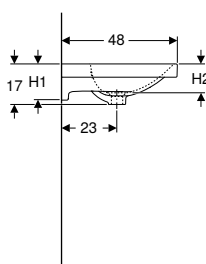

Washbasins

Mix & Match

Geberit Acanto washbasin

Technical data

Product material	Fine fireclay

Characteristics

- Can be installed with a washbasin cabinet

Art. no.	Colour / surface	Mix & Match	Tap hole	Overflow	B1 [cm]	B2 [cm]	Cabinet width [cm]	H [cm]	H1 [cm]	H2 [cm]	T [cm]	T1 [cm]	T2 [cm]	T3 [cm]	Fastening points
B / width: 60 cm															
500.620.01.2	white	Yes	centred	visible, symmetrical	57	60	59.5	17	15	12	48	11.5	6.5	16.5	2
B / width: 120 cm															
501.880.00.1	white	Yes	left and right	visible, symmetrical	117	30	119	17	15.5	13	48	12	6	17	4
501.880.00.5 *	white	Yes	left and right	without	117	30	119	17	15.5	13	48	12	6	17	4
501.880.00.3 *	white	Yes	without	visible, symmetrical	117		119	17	15.5	13	48	12			4
501.880.00.7 *	white	Yes	without	without	117		119	17	15.5	13	48	12			4

* Order-based production

Can be combined with

- Geberit iCon cabinet for washbasin, with one drawer → p. 614
- Geberit iCon cabinet for washbasin, with two drawers → p. 616
- Geberit Acanto cabinet for washbasin, with one drawer and one internal drawer → p. 562
- Geberit ONE cabinet for washbasin, with two drawers → p. 482
- Geberit ONE cabinet for washbasin, with one drawer → p. 480

Accessories

- Geberit dip tube trap for washbasin, horizontal outlet
- Geberit washbasin drain, space-saving model, slim design, with external waste plug with push actuation
- Geberit washbasin drain, space-saving model, slim design, with external waste plug and lever actuation
- Geberit washbasin drain, space-saving model, slim design, with free outlet and valve cover
- Geberit fastening material for washbasin → p. 1005

- A Geberit washbasin connector, space-saving model is required for the installation of the washbasin with base cabinet. See 'Assortment overview – Geberit Acanto washbasin connectors space-saving model' or online catalogue, washbasin accessories
- Mix & Match: Articles of the same width can be freely combined in the Geberit ONE, Acanto and iCon series