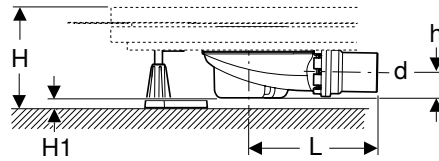

click & scan

Art. no.	H [cm]
551.585.00.1	2-2.8

Available as of April 2026

Shower drains

New

Geberit Duofix shower drain with five feet, integrated for CleanFloor30 shower surface, depth of water seal 50 mm