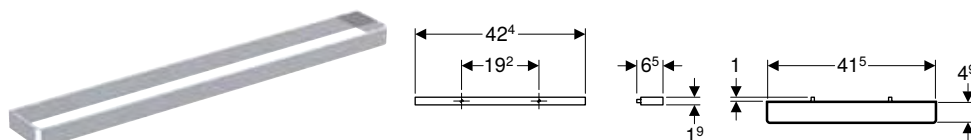

Geberit towel rail for bathroom furniture

click & scan

Application purposes

- For mounting on a washbasin cabinet

Characteristics

- Right-angled corner

Technical data

Product material	Steel

Scope of delivery

- Towel rail
- Fastening material

Art. no.	Colour / surface	B [cm]	H [cm]	T [cm]
502.328.00.1	chrome / glossy	42.4	1.9	4.9
502.328.01.3	white / matt powder-coated	42.4	1.9	4.9
502.328.14.1	black matt / matt powder-coated	42.4	1.9	4.9
502.328.JK.1	lava / matt powder-coated	42.4	1.9	4.9
502.328.JL.1	sand grey / matt powder-coated	42.4	1.9	4.9