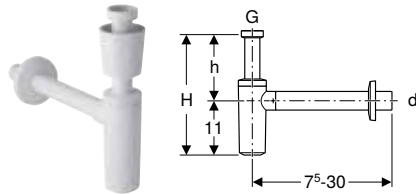

- Valve collar
- Wall collar
- Threaded connector

Art. no.	Colour / surface	d, ø [mm]	G ["]	h [cm]
151.039.21.1	chrome / glossy	32	1 1/4	6-22

Geberit dip tube trap for washbasin, with valve collar, horizontal outlet