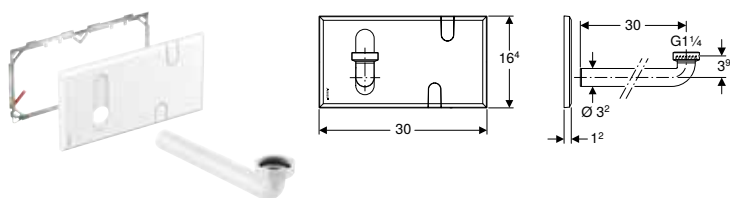

Geberit cover plate for concealed function box and concealed trap

click & scan

Application purposes

- For covering the service opening of Geberit washbasin taps with concealed function box and concealed trap
- Exclusively suitable for use with Geberit Duofix

Scope of delivery

- Cover plate
- Mounting frame
- Connection bend, $\varnothing$ 32 mm
- Flat gasket
- Fastening material

Technical data

Product material	Plastic

Art. no.	Colour / surface	L [cm]	B [cm]	T [cm]
116.426.11.1	white alpine	30	16.4	1.2