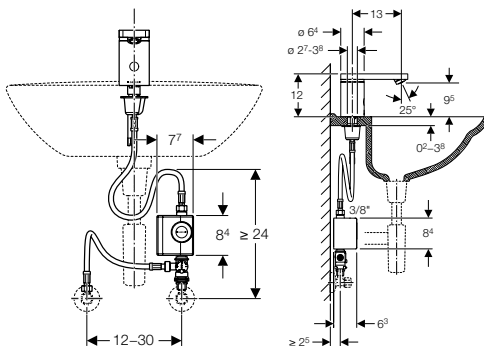

Geberit Type 186 washbasin tap, generator operation

click & scan

Application purposes

- For installation in washbasins or washtops
- For connecting cold and hot water (only for model with mixer)
- For connecting cold or mixed water (only for model without mixer)
- Suitable for use with stainless steel sinks
- For a flow rate of > 3 l/min
- Model without mixer suitable for combination with continuous flow heater, see technical data sheet "Washbasin taps with continuous flow heaters"

Technical data

Battery type	Li-Ion (6.6 V)
Degree of protection	IP44
Operating voltage	6.6 V DC
Operating pressure	2–8 bar
Differentiated pressure CW/WW max.	1.5 bar
Water test pressure max.	16 bar
Test pressure air / inert gas max.	3 bar
Ambient temperature	1–40 °C
Water temperature short-term max.	90 °C
Flow rate at 300 kPa / 3 bar	6 l/min
Interval flush time, factory setting	3 s
Product material	Brass chrome-plated

Characteristics

- Tap group I in accordance with DIN 4109
- Infrared user detection
- Vandal-resistant
- Temperature presetting via below-desk mixer (only for models with mixer)
- Not possible to set just hot water or just cold water (only for model with mixer)
- Functions can be set and queried with the Geberit Service Handy
- Device settings and operation with mobile device via integrated Bluetooth® interface
- Compatible with Geberit Control App
- Wirelessly connectable with Geberit Gateway via Bluetooth®
- Compatible with Geberit Connect
- With integrated check valve
- When used at least 50 times per day on average for a duration of 4 s each, the washbasin tap works in a self-sustaining manner

Scope of delivery

- Generator unit
- Reinforced braided hose 3/8"
- Basket filter
- Adapter to angle stop valve G 3/8"
- Below-desk mixer (only for model with mixer)
- Tap aerator key
- Fastening material

Art. no.	Colour / surface	Mixer	H [cm]
116.336.21.1	chrome / glossy	without mixer	12
116.366.21.1	chrome / glossy	with below-desk mixer	12

Accessories

- Geberit tap aerator for Types 6x, 8x and 18x washbasin taps → p. 352