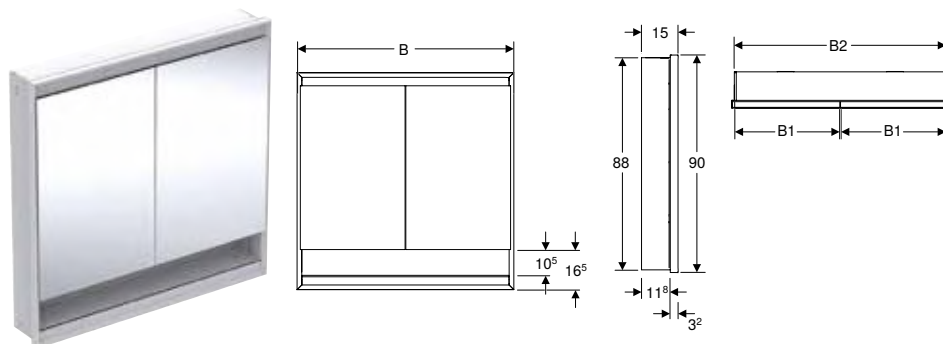

Geberit ONE mirror cabinet with niche and ComfortLight, with two doors, concealed installation, height 90 cm

click & scan

Application purposes

- For concealed installation

Technical data

Degree of protection	IP44
Nominal voltage	230 V AC
Mains frequency	50 Hz
Operating voltage	24 V DC
Product material	Aluminium
Light source energy efficiency class	E
Light colour	2200–4000 K
Service life of LED lighting max.	72000 h
Measuring method	L80B10
Colour rendering index	90
Standard deviation of colour matching	3 SDCM

Characteristics

- With ComfortLight
- LED lighting
- Indirect lighting
- Internal lighting
- Lighting mood infinitely adjustable from orientation light to day-light
- Functions can be triggered via touch sensor
- DALI-compatible control
- Compatible with Geberit Home App
- Time slot in desired luminous intensity adjustable with Geberit Home App
- With two doors
- Doors mirrored on both sides
- With two power sockets
- Power sockets mounted on the internal side at the top left and top right
- Continuously movable glass shelves

Scope of delivery

- 3 glass shelves
- Dummy cover for power socket left or right
- Mounting material

Art. no.	Colour / surface	B1 [cm]	B2 [cm]	H [cm]	H1 [cm]	H2 [cm]	T [cm]	T1 [cm]	T2 [cm]	Protec- tion class	Power consumption [W]	Luminous flux (max. / above / below) [lm]
B / width: 75 cm												
505.822.00.1	anodised aluminium	36	73	90	88	10.5	15	11.8	3.2	I	75	4165 / 3248 / 917
505.822.00.2	white / powder-coated aluminium	36	73	90	88	10.5	15	11.8	3.2	I	75	4165 / 3248 / 917
505.822.00.7	black matt / powder-coated aluminium	36	73	90	88	10.5	15	11.8	3.2	I	75	4165 / 3248 / 917
B / width: 90 cm												
505.823.00.1	anodised aluminium	43.5	88	90	88	10.5	15	11.8	3.2	I	90	5058 / 3944 / 1114
505.823.00.2	white / powder-coated aluminium	43.5	88	90	88	10.5	15	11.8	3.2	I	90	5058 / 3944 / 1114
505.823.00.7	black matt / powder-coated aluminium	43.5	88	90	88	10.5	15	11.8	3.2	I	90	5058 / 3944 / 1114
B / width: 105 cm												
505.824.00.1	anodised aluminium	51	103	90	88	10.5	15	11.8	3.2	I	105	5950 / 4640 / 1310
505.824.00.2	white / powder-coated aluminium	51	103	90	88	10.5	15	11.8	3.2	I	105	5950 / 4640 / 1310
505.824.00.7	black matt / powder-coated aluminium	51	103	90	88	10.5	15	11.8	3.2	I	105	5950 / 4640 / 1310
B / width: 120 cm												
505.825.00.1	anodised aluminium	58.5	118	90	88	10.5	15	11.8	3.2	I	120	6843 / 5336 / 1507
505.825.00.2	white / powder-coated aluminium	58.5	118	90	88	10.5	15	11.8	3.2	I	120	6843 / 5336 / 1507
505.825.00.7	black matt / powder-coated aluminium	58.5	118	90	88	10.5	15	11.8	3.2	I	120	6843 / 5336 / 1507

To order additionally

- Installation box for Geberit ONE mirror cabinet, height 90 cm

Accessories

- Cover frame for Geberit ONE mirror cabinet, concealed installation → p. 514
- Geberit magnetic holder → p. 514
- Geberit magnifying mirror → p. 514

- Standard actuation via mirror cabinet and room push-button. Actuation via room switch must be changed accordingly in the Geberit Home app