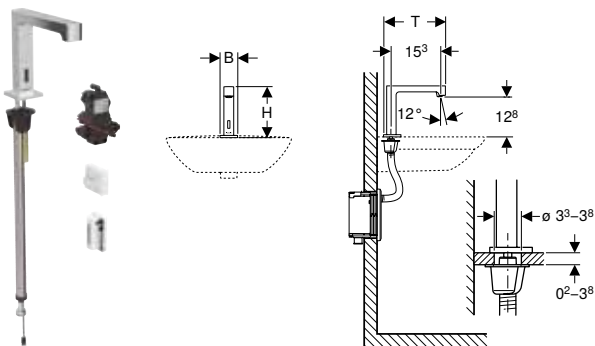

Geberit Brenta washbasin tap, deck-mounted, generator operation, for concealed function box

click & scan

Application purposes

- For installation in washbasins or washtops
- For installation in Geberit installation elements for washbasins, deck-mounted tap with concealed function box
- For installation in Geberit installation sets for electronic washbasin taps, deck-mounted, with concealed function box
- For connecting cold and hot water (only for model with mixer or thermostatic mixer)
- For connecting cold or mixed water (only for model without mixer)
- Suitable for use with stainless steel sinks
- For a flow rate of > 3 l/min
- Model without mixer suitable for combination with continuous flow heater, see technical data sheet "Washbasin taps with continuous flow heaters"

Technical data

Degree of protection	IPX4
Operating voltage	3.2 V DC
Operating pressure	2–10 bar
Differentiated pressure CW/WW max.	1.5 bar
Water test pressure max.	16 bar
Test pressure air / inert gas max.	3 bar
Ambient temperature	1–40 °C
Storage temperature	-20 – +70 °C
Water temperature short-term max.	90 °C
Flow rate at 300 kPa / 3 bar	5 l/min
Interval flush time, factory setting	5 s
Product material	Brass / plastic

Characteristics

- Tap group I in accordance with DIN 4109
- Infrared user detection
- Vandal-resistant
- Temperature presetting via mixer (only for models with mixer or thermostatic mixer)
- Not possible to set just hot water or just cold water (only for model with mixer or thermostatic mixer)
- Functions can be set and queried with the Geberit Service Handy
- Device settings and operation with mobile device via integrated Bluetooth® interface
- Compatible with Geberit Control App
- Wirelessly connectable with Geberit Gateway via Bluetooth®
- Compatible with Geberit Connect
- With integrated check valve
- When used at least 50 times per day on average for a duration of 4 s each, the washbasin tap works in a self-sustaining manner
- Functional unit with built-in basket filters
- Components in contact with drinking water lead-free

Scope of delivery

- Washbasin tap with IR sensor and connection hose
- Control electronics
- Functional unit
- Rechargeable battery for generator operation
- Tap aerator key
- Fastening material

Art. no.	Colour / surface	Mixer	B	H	T
			[cm]	[cm]	[cm]
116.195.14.1	black matt / easy-to-clean coated	without mixer	5.5	16.1	19.5
116.195.21.1	chrome / glossy	without mixer	5.5	16.1	19.5
116.195.SN.1	stainless steel look / brushed, easy-to-clean coated	without mixer	5.5	16.1	19.5
116.196.14.1	black matt / easy-to-clean coated	with mixer	5.5	16.1	19.5
116.196.21.1	chrome / glossy	with mixer	5.5	16.1	19.5
116.196.SN.1	stainless steel look / brushed, easy-to-clean coated	with mixer	5.5	16.1	19.5

To order additionally

- Geberit element for washbasin or installation set for Geberit washbasin tap
- Cover plate for concealed function box

Can be combined with