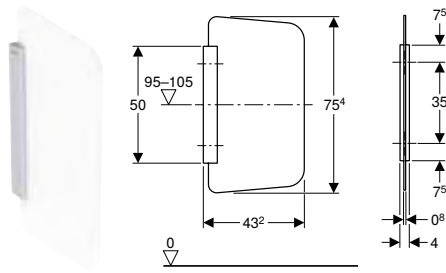

Urinals

Urinal divisions

Urinal divisions made of sanitary ceramic

Urinal divisions made of glass

Geberit urinal division, glass

click & scan

Application purposes

- For mounting on solid walls or drywalls

Technical data

Product material	ESG (toughened safety glass)

Characteristics

- Partition wall made of glass, satinised on both sides
- Corrosion-resistant bracket
- Brushed and anodised bracket surface
- Covered installation

Scope of delivery

- Cover
- Wall-mounted holder
- Fastening material

Art. no.	Colour / surface	L [cm]	B [cm]	H [cm]
115.205.CD.1	anthracite	43.2	4	75.4
115.205.TD.1	white	43.2	4	75.4
115.211.CD.1	anthracite / satinised	43.2	4	75.4
115.211.TD.1	white / satinised	43.2	4	75.4
115.211.TF.1	umber / satinised	43.2	4	75.4