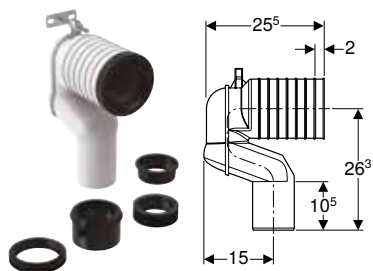

Geberit P-bend set for floor-standing WC

click & scan

Application purposes

- For connecting floor-standing WCs to floor drains

Scope of delivery

- Connection bend made of PP, $\varnothing$ 90 mm
- Adapter socket made of PE-HD, $\varnothing$ 90 / 110 mm
- Sleeve made of EPDM, $\varnothing$ 122 mm
- Sleeve made of EPDM, $\varnothing$ 105 mm
- Sleeve made of EPDM, $\varnothing$ 90 / 110 mm
- Sleeve made of EPDM, $\varnothing$ 90 / 100 mm
- Fastening material

Art. no.	d, $\varnothing$ [mm]	arc [°]	di, $\varnothing$ [mm]	L [cm]
131.081.11.1	90	90	122	22.5