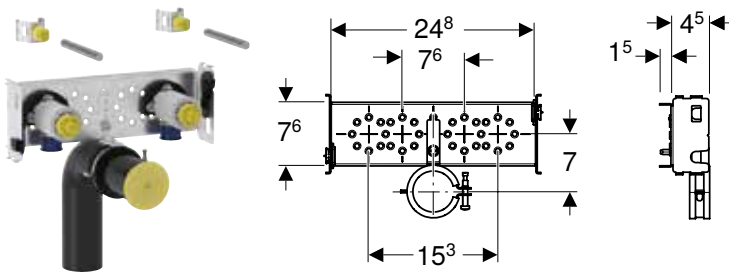

Elements for washbasins

Geberit GIS washbasin set for deck-mounted tap

click & scan

Application purposes

- For installation in Geberit GIS support systems for prewalls, partition walls or freestanding walls
- For installation of washbasins
- For deck-mounted taps

Characteristics

- Crossbar, zinc-plated
- Crossbar with two quick-action fasteners
- Infinitely variable height adjustment in Geberit GIS structure
- Standard washbasin fastening distance 28 cm, adjustable with the Geberit GIS structure
- Fastening for connection bend, sound-absorbing
- Water supply connection compatible with MasterFix and MeplaFix
- Elbow connector can be mounted without tools

Scope of delivery

- 2 elbow tap connectors R 1/2"
- 2 sound insulation bases
- 2 insulating sleeves
- 5 protective plugs with punching tip
- 2 sealing washers
- Connection bend made of PE-HD, ø 50 mm, extended
- Seal ø 44 / 32 mm
- 2 mounting clips M10
- 2 threaded rods M10
- Fastening material

Art. no.	B [cm]	H [cm]	T [cm]
461.430.00.1	24.8	7.6	4.5