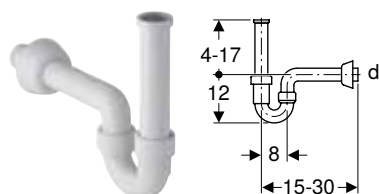

Geberit P-trap for washbasin, horizontal outlet

click & scan

Application purposes

- For washbasins
- For bidets

Technical data

Depth of water seal (mm)	70 mm
Product material	PP

Characteristics

- Quality-monitored in accordance with EN 274-3
- Horizontal outlet

Scope of delivery

- Straight connector with female thread
- Connection bend
- Wall collar

Art. no.	Colour / surface	d, $\emptyset$ [mm]	G ["]	h [cm]
151.100.11.1	white alpine	40	1 1/4	4-17

Covers

Geberit wall collar, large

click & scan

Art. no.	Colour / surface	d, $\emptyset$ [mm]	Product material	D [cm]	H [cm]
241.507.11.1	white alpine	32	Plastic	8.5	3.7
241.507.21.1	chrome / glossy	32	Plastic	8.5	3.7
241.508.11.1	white alpine	40	Plastic	8.5	3.7
241.508.21.1	chrome / glossy	40	Plastic	8.5	3.7
854.909.11.1	white alpine	50	PP	8.5	3.5
894.094.11.1	white alpine	50	PP	9	7

Geberit wall collar, flat

click & scan

Art. no.	Colour / surface	d, $\emptyset$ [mm]	Product material	D [cm]	H [cm]
854.187.11.1	white alpine	40	PP	8.5	1.5
854.188.11.1	white alpine	50	PP	8.5	1.5