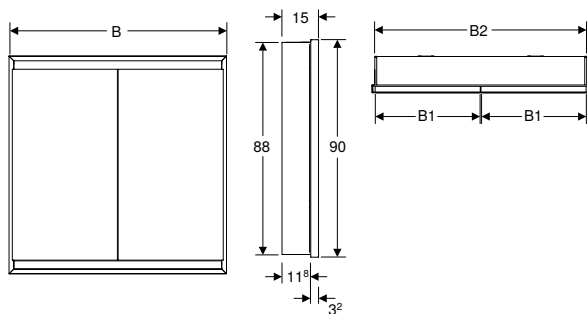

Geberit ONE mirror cabinet with ComfortLight and two doors, concealed installation, height 90 cm

click & scan

Application purposes

- For concealed installation

Technical data

Degree of protection	IP44
Nominal voltage	230 V AC
Mains frequency	50 Hz
Operating voltage	24 V DC
Product material	Aluminium
Light source energy efficiency class	E
Light colour	2200–4000 K
Service life of LED lighting max.	72000 h
Measuring method	L80B10
Colour rendering index	90
Standard deviation of colour matching	3 SDCM

Characteristics

- With ComfortLight
- LED lighting
- Indirect lighting
- Internal lighting
- Lighting mood infinitely adjustable from orientation light to day-light
- Functions can be triggered via touch sensor
- DALI-compatible control
- Compatible with Geberit Home App
- Time slot in desired luminous intensity adjustable with Geberit Home App
- With two doors
- Doors mirrored on both sides
- With two power sockets
- Power sockets mounted on the internal side at the top left and top right
- Continuously movable glass shelves

Scope of delivery

- 3 glass shelves
- Dummy cover for power socket left or right
- Mounting material

Art. no.	Colour / surface	B1 [cm]	B2 [cm]	H [cm]	H1 [cm]	T [cm]	T1 [cm]	T2 [cm]	Protection class	Power consumption [W]	Luminous flux (max. / above / below) [lm]
B / width: 75 cm											
505.802.00.1	anodised aluminium	36	73	90	88	15	11.8	3.2	I	75	4165 / 3248 / 917
505.802.00.2	white / powder-coated aluminium	36	73	90	88	15	11.8	3.2	I	75	4165 / 3248 / 917
505.802.00.7	black matt / powder-coated aluminium	36	73	90	88	15	11.8	3.2	I	75	4165 / 3248 / 917
B / width: 90 cm											
505.803.00.1	anodised aluminium	43.5	88	90	88	15	11.8	3.2	I	90	5058 / 3944 / 1114
505.803.00.2	white / powder-coated aluminium	43.5	88	90	88	15	11.8	3.2	I	90	5058 / 3944 / 1114
505.803.00.7	black matt / powder-coated aluminium	43.5	88	90	88	15	11.8	3.2	I	90	5058 / 3944 / 1114
B / width: 105 cm											
505.804.00.1	anodised aluminium	51	103	90	88	15	11.8	3.2	I	105	5950 / 4640 / 1310
505.804.00.2	white / powder-coated aluminium	51	103	90	88	15	11.8	3.2	I	105	5950 / 4640 / 1310
505.804.00.7	black matt / powder-coated aluminium	51	103	90	88	15	11.8	3.2	I	105	5950 / 4640 / 1310
B / width: 120 cm											
505.805.00.1	anodised aluminium	58.5	118	90	88	15	11.8	3.2	I	120	6843 / 5336 / 1507
505.805.00.2	white / powder-coated aluminium	58.5	118	90	88	15	11.8	3.2	I	120	6843 / 5336 / 1507
505.805.00.7	black matt / powder-coated aluminium	58.5	118	90	88	15	11.8	3.2	I	120	6843 / 5336 / 1507

To order additionally

- Installation box for Geberit ONE mirror cabinet, height 90 cm

Accessories

- Cover frame for Geberit ONE mirror cabinet, concealed installation → p. 514
- Geberit magnetic holder → p. 514
- Geberit magnifying mirror → p. 514

- Standard actuation via mirror cabinet and room push-button. Actuation via room switch must be changed accordingly in the Geberit Home app