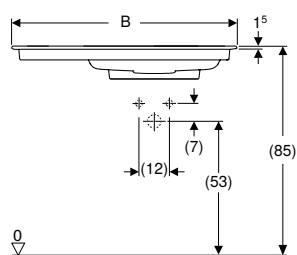

Accessories

- Geberit ONE drain cover with comb insert, magnetic fixing → p. 474

- Mix & Match: Articles of the same width can be freely combined in the Geberit ONE, Acanto and iCon series

Mix & Match

Geberit ONE vanity basin, CleanDrain, left shelf surface