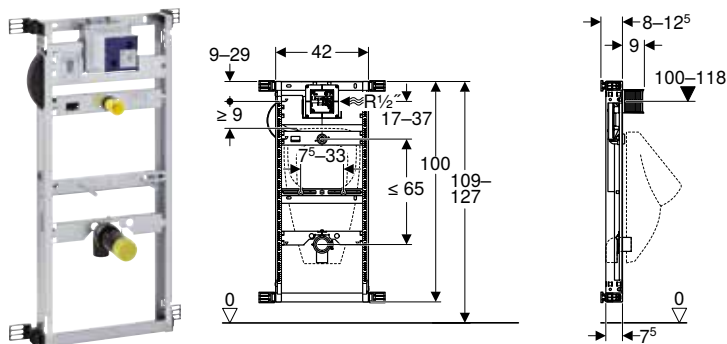

Geberit Kombifix element for urinal, 109–127 cm, universal

click & scan

Application purposes

- For masonry walls
- For installation in part or room-height prewall installations

Technical data

Flow pressure	1–8 bar
Water test pressure max.	16 bar
Test pressure air / inert gas max.	3 bar
Flow rate at 100 kPa / 1 bar without flow limiter	0.3 l/s
Flow rate at 100 kPa / 1 bar with flow limiter	0.24 l/s

Scope of delivery

- Water supply connection R 1/2"
- Protection box for service opening
- Urinal trap ø 50 mm, with seal on urinal
- Connection bend made of PE-HD, ø 50 / 63 mm
- Seal ø 57 / 50 mm
- 2 protection plugs
- 2 threaded rods M8
- Fastening material

Characteristics

- Zinc-plated mounting frame
- Mounting frame with four fixing brackets
- Water supply connection compatible with MasterFix and MeplaFix
- Elbow connector can be mounted without tools
- Premounted stop valve with throttle
- Flush hose can be bent
- Flush hose with guide to prevent standing water
- Fastening for inlet ø 32 mm, height-adjustable
- Fastening for connection bend, height-adjustable and sound-absorbing
- Urinal fasteners M8 width- and height-adjustable
- Crossbars with centring marks, adjustable without tools
- Can be refitted with accessories to fit urinals with spray head

Art. no.	B [cm]	H [cm]	T [cm]
457.611.00.1	42	100	8

Can be combined with