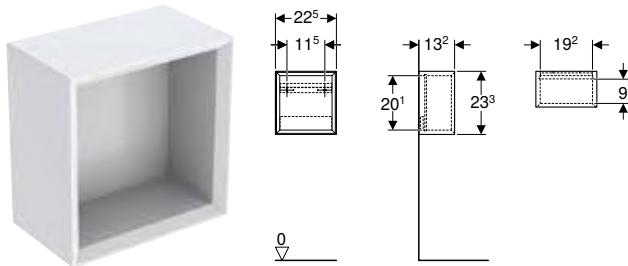

Geberit wall box, square

click & scan

Application purposes

- For Geberit ONE, Acanto and iCon series

Technical data

Product material	High-compressed three-layer chipboard

Characteristics

- FSC™ C134279 certified
- Wall-hung
- Hidden fastening
- Moisture-resistant
- Delivered preassembled

Scope of delivery

- High-level cabinet
- Fastening material

Art. no.	Colour / surface	H	T
		[cm]	[cm]
B / width: 22.5 cm			
502.321.01.1	white / high-gloss coated	23.3	13.2
502.321.01.3 *	white / matt coated	23.3	13.2
502.321.JH.1	oak / wood-textured melamine	23.3	13.2
502.321.JK.1	lava / matt coated	23.3	13.2
502.321.JL.1 *	sand grey / high-gloss coated	23.3	13.2
502.321.JR.1 *	hickory / wood-textured melamine	23.3	13.2

* Order-based production