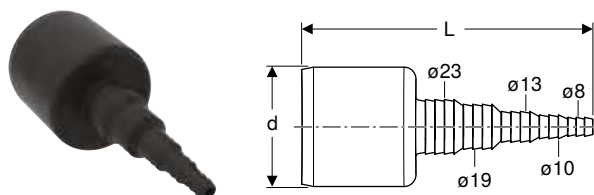

Geberit adapter for hose connection for devices

click & scan

Application purposes

- For connecting drain hoses with PE-HD outlet pipes

Technical data

Product material	PE-HD

Art. no.	Colour / surface	DN	d, $\emptyset$ [mm]	L [cm]
152.910.16.1	black	50	50	12.3