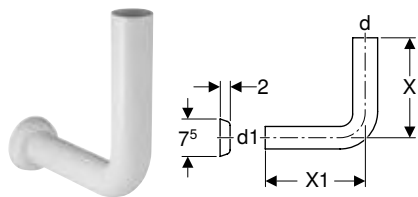

Flush pipes for exposed cisterns

High-level

Geberit flush bend 90°, high-level, with collar

click & scan

Application purposes

- For connecting high-level Geberit exposed cisterns with a concealed flush bend

Technical data

Product material	PVC

Art. no.	Colour / surface	d, ø [mm]	d1, ø [mm]	arc [°]	X [cm]	X1 [cm]
119.610.11.1	white alpine	32	32	90	24	12