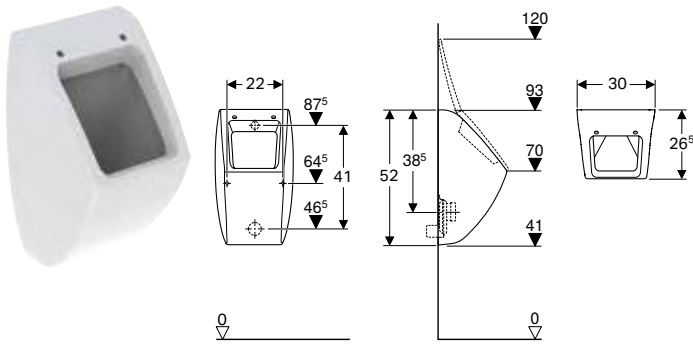

With flush rim

Geberit Pareo urinal for lid, inlet from the rear, outlet to the rear

Application purposes

- For operating with automatic, water-saving flush
- For operation with manual or automatic flush actuation
- For concealed urinal flush controls
- For concealed urinal flush controls, hidden

Characteristics

- Wall-hung
- With flush rim
- Hidden trap
- Hidden fastening
- Fulfils requirements in accordance with EN 13407

Technical data

Flush volume small, adjustment range	1 l
Product material	Vitreous china

Scope of delivery

- Urinal ceramic

Art. no.	Colour / surface	B [cm]	H [cm]	T [cm]	Outlet	Hinge material
236100000	PO white	30	52	26.5	to the rear	Brass chrome-plated

PO: Phase out as of December 2025

To order additionally

- Geberit Pareo urinal lid → p. 939
- Geberit fastening material for urinal, Kerafix → p. 943

Accessories

- Geberit urinal trap, horizontal outlet
- Geberit inlet connection piece for urinals → p. 943
- Geberit urinal division, sanitary ceramic → p. 938

- Urinal trap not included in scope of delivery
- Electrical connection required for urinal flush controls with mains operation