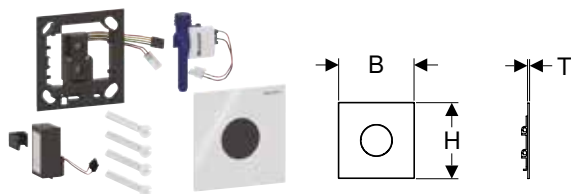

Geberit urinal flush control with electronic flush actuation, battery operation, Type 40 cover plate, round

click & scan

Application purposes

- For automatic flush actuation of urinals

Technical data

Battery type	Alkaline (1.5 V AA)
Service life, supplied battery	2 years
Degree of protection	IP45
Operating voltage	3 V DC
Flow pressure	1–8 bar
Water test pressure max.	16 bar
Test pressure air / inert gas max.	3 bar
Flow rate at 100 kPa / 1 bar without flow limiter	0.3 l/s
Flow rate at 100 kPa / 1 bar with flow limiter	0.18 l/s
Interval flush time, factory setting	5 s
Detection time, factory setting	7 s
Flush time, adjustment range	1–15 s
Flush time, factory setting	7 s

Characteristics

- Cover plate with securing bar
- Water-saving hybrid mode can be set
- Adjustable interval flush
- Preflush can be set
- Functions can be set and queried with the Geberit Service Handy
- Device settings and operation with mobile device via integrated Bluetooth® interface
- Compatible with Geberit Control App
- Wired networkable with Geberit gateway via GEBUS converter
- Wirelessly connectable with Geberit Gateway via Bluetooth®
- Compatible with Geberit Connect
- Warning when the battery is low
- Valve-closing function when battery is flat
- Flush volume can be reduced to 0.5 l per flush with regulating screw of installation set
- Tap group II in accordance with DIN 4109
- Components in contact with drinking water lead-free

Scope of delivery

- Type 40 cover plate, IR window, round
- Infrared control, premounted on mounting frame
- Solenoid valve
- Battery compartment
- 2 alkaline manganese batteries type AA 1.5 V
- Fastening material

Art. no.	Colour / surface	Product material	B [cm]	H [cm]	T [cm]	Power consumption [W]
116.034.14.1	Plate: black matt / easy-to-clean coated	Stainless steel	12.5	12.5	0.2	≤ 0.5
116.034.FW.1	Plate: brushed, easy-to-clean coated	Stainless steel	12.5	12.5	0.2	≤ 0.5
116.034.JK.1	Plate: lava	Glass	12.5	12.5	0.4	≤ 0.5
116.034.JL.1	Plate: sand grey / glossy glass	Glass	12.5	12.5	0.4	≤ 0.5
116.034.JT.1	Plate: white matt / easy-to-clean coated	Stainless steel	12.5	12.5	0.2	≤ 0.5
116.034.QB.1	Plate: red gold / brushed, easy-to-clean coated	Stainless steel	12.5	12.5	0.2	≤ 0.5
116.034.QD.1	Plate: black chrome / brushed, easy-to-clean coated	Stainless steel	12.5	12.5	0.2	≤ 0.5
116.034.QF.1	Plate: brass-coloured / brushed, easy-to-clean coated	Stainless steel	12.5	12.5	0.2	≤ 0.5
116.034.SI.1	Plate: white / glossy glass	Glass	12.5	12.5	0.4	≤ 0.5
116.034.SJ.1	Plate: black / glossy glass	Glass	12.5	12.5	0.4	≤ 0.5
116.034.ID.1	N Plate: nickel / brushed, easy-to-clean coated	Stainless steel	12.5	12.5	0.2	≤ 0.5

N: New, available as of July 2026

Can be combined with