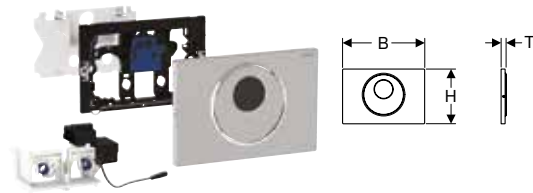

For mains operation, for Geberit Sigma concealed cisterns 12 cm

Geberit electronic WC flush control, mains operation, for Sigma concealed cistern 12 cm, with Sigma10 actuator plate, round, automatic / touchless / manual

Application purposes

- For releasing a dual flush
- For solid and drywall construction
- For touchless flush actuation of Sigma concealed cisterns 12 cm
- Not suitable for use with Geberit inserts for in-cistern block
- Suitable for barrier-free construction

Technical data

Degree of protection	IP45
Nominal voltage	85–240 V AC
Mains frequency	50–60 Hz
Operating voltage	12 V DC
Power consumption in standby mode	0.15 W
Interval flush time, factory setting	5 s
Detection time, factory setting	7 s

Characteristics

- Touchless flush actuation for single or dual flush by moving hand toward sensor
- Manual flush actuation via actuator plate
- Flush actuation possible via external push-button
- Screwable actuator plate
- Power supply via external power supply unit
- Transformation of mains voltage to extra-low voltage, 12 V DC
- Operation with extra-low voltage, no mains voltage in cistern
- Interval flush preset
- Adjustable interval flush
- Preflush can be set
- Minimum detection time can be set
- Device settings and operation with mobile device via integrated Bluetooth® interface
- Compatible with Geberit Control App
- Wired networkable with Geberit gateway via GEBUS converter
- Wirelessly connectable with Geberit Gateway via Bluetooth®
- Compatible with Geberit Connect
- Compatible with Geberit Service Handy
- Vandal-resistant

Scope of delivery

- Sigma10 actuator plate
- Mounting frame with infrared control, premounted
- Protection plate
- Support block with servomotor and lifting device, premounted
- Actuator rod
- Fastening material

Art. no.	Colour / surface	Product material	B	H	T	Power consumption [W]
			[cm]	[cm]	[cm]	
115.890.16.6	Plate, Button: black matt / easy-to-clean coated Design ring/-s: black / glossy	Stainless steel	24.6	16.4	1.5	≤ 4
115.890.DW.6	Plate, Button: black / glossy Design ring/-s: black matt	Stainless steel	24.6	16.4	1.5	≤ 4
115.890.SN.6	Plate, Button: brushed, easy-to-clean coated Design ring: polished	Stainless steel	24.6	16.4	1.5	≤ 4

To order additionally

- Geberit power supply unit for Power & Connect box → p. 247

Can be combined with

- Geberit installation set with power supply unit, for WC flush controls with electronic flush actuation, 12 V → p. 246
- Geberit set of Power & Connect box and power supply unit for element for wall-hung WC → p. 248
- Geberit 230 V / 12 V / 50 Hz power supply unit set with 1.8 m voltage supply cable and combination outlet mounting box → p. 205

Accessories

- Geberit remote flush actuator for single flush, Bluetooth® → p. 250
- Geberit remote flush actuator for dual flush, Bluetooth® → p. 251