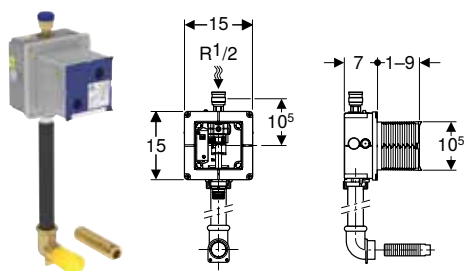

Geberit installation set for urinal flush controls with 1/2" connection

click & scan

Application purposes

- For concealed installation in solid construction
- For Preda and Selva urinals for concealed urinal flush controls

Technical data

Flow pressure	1–8 bar
Water test pressure max.	16 bar
Flow rate at 100 kPa / 1 bar without flow limiter	0.3 l/s
Flow rate at 100 kPa / 1 bar with flow limiter	0.24 l/s

Characteristics

- Water supply connection on the top centre
- Premounted conduit pipe for rinsing pipeline
- With nipple made of plastic
- Premounted stop valve with throttle
- Electrical connection prepared
- Protection box for service opening can be cut to length without tools

Scope of delivery

- Protection box with cover
- Water supply connection R 1/2"
- Concealed housing
- Stop valve with throttle
- Conduit pipe
- Terminal
- Flush pipe made of PE-HD, ø 32 mm
- Elbow tap connector 90° with female thread G 1"
- Connecting fitting

Art. no.

116.005.00.1

Can be combined with

- Geberit Preda urinal for concealed flush control
- Geberit Selva urinal for concealed flush control
- Geberit Tamina urinal for concealed flush control

- Not compatible with art. no. 115.817.xx.5 and 115.818.xx.5

Flush pipes, flush bends and adapters

Geberit flush bend extension for urinal, with sleeve

click & scan

Application purposes

- For connecting to urinals

Scope of delivery

- Sleeve made of EPDM

Technical data

Product material	PE-HD

Art. no.

Art. no.	d, ø [mm]	d1, ø [mm]
152.489.16.1	32	35