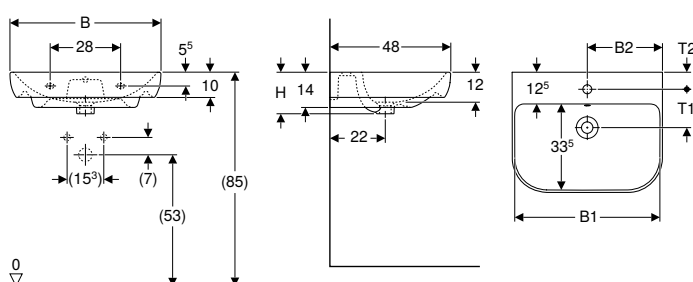

Washbasins

Geberit Smyle washbasin

click & scan

Technical data

Product material	Vitreous china

Characteristics

- Can be combined with half pedestal
- Can be combined with full pedestal

Art. no.	Colour / surface	Tap hole	Overflow	B1	B2	H	T	T1	T2
				[cm]	[cm]	[cm]	[cm]	[cm]	[cm]
B / width: 55 cm									
500.227.01.1	white	centred	visible, symmetrical	51.5	27.5	16.5	48	15.5	6.5
B / width: 60 cm									
500.228.01.1	white	centred	visible, symmetrical	56.8	30	16.5	48	15	7
B / width: 65 cm									
500.230.01.1	white	centred	visible, symmetrical	61.8	32.5	16.5	48	15.5	6.5
B / width: 70 cm									
500.248.01.1	white	centred	visible, symmetrical	66.8	35	16.5	48	15	7

Can be combined with

- Geberit Selnova full pedestal → p. 717
- Geberit Smyle half pedestal → p. 657

Accessories

- Geberit dip tube trap for washbasin, horizontal outlet
- Geberit fastening material for washbasin → p. 1005