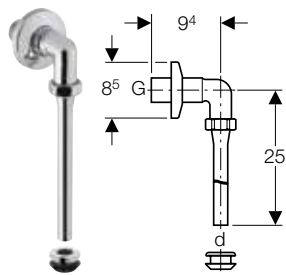

Product material	PE-HD
------------------	-------

Art. no.

Art. no.	d, ø [mm]	d1, ø [mm]
152.489.16.1	32	35

Geberit flush pipe for urinal with inlet from the top

click & scan

Application purposes

- For urinals with inlet connection piece with sleeve, plug-in, exposed