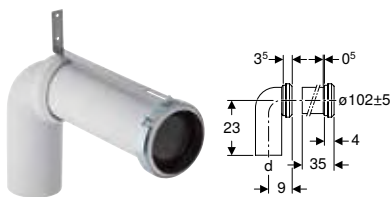

- Sleeve made of EPDM
- Ring seal socket made of PE-HD, \varnothing 110 mm

Art. no.	d, \varnothing [mm]	h [cm]
167.734.16.1	110	27-37

Connection bends

Geberit connection bend 90° set with extension

click & scan