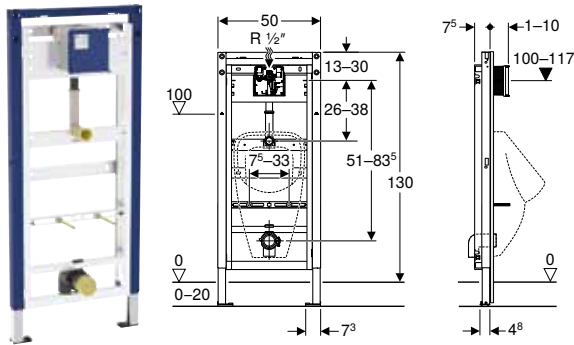

Geberit Duofix element for urinal, 130 cm, universal, for Basic urinal flush control

click & scan

Application purposes

- For metal and wood frame walls
- For installation in part- or room-height prewalls
- For installation in room-height partition walls
- For floor constructions 0–20 cm
- Not suitable for urinals with spray head

Technical data

Flow pressure	1–8 bar
Water test pressure max.	16 bar
Test pressure air / inert gas max.	3 bar
Flow rate at 100 kPa / 1 bar without flow limiter	0.3 l/s
Flow rate at 100 kPa / 1 bar with flow limiter	0.18 l/s

Scope of delivery

- Water supply connection R 1/2"
- Protection box with cover
- Connection pipe between inlet $\varnothing$ 32 mm and urinal, with seal to urinal
- Connection bend made of PE-HD, $\varnothing$ 63 / 50 mm
- Seal $\varnothing$ 57 / 50 mm
- Urinal trap $\varnothing$ 50 mm, with seal on urinal
- Fastening and protection material

Art. no.	B [cm]	H [cm]	T [cm]
111.665.00.6	50	130	7.5

Can be combined with

- Geberit Basic urinal flush control with electronic flush actuation, mains operation, actuator plate, square, made of plastic → p. 279
- Geberit Basic urinal flush control with electronic flush actuation, battery operation, actuator plate, square, made of plastic → p. 280

Accessories

- Accessory overview – Geberit Duofix elements for urinals → p. 71

Characteristics

- 2025 range
- Statically self-supporting frame, protected against corrosion with powder coating
- Alternative fastening point for wall anchors
- Foot plate depth suitable for installation in U-profiles UW 50
- Foot plates made of plastic
- Galvanised leg supports protected against corrosion
- Water supply connection compatible with MasterFix and MeplaFix
- Elbow connector can be mounted without tools
- Premounted stop valve with throttle
- Protection box for service opening 13.5 x 13.5 cm can be cut to length without tools
- Fastening for inlet $\varnothing$ 32 mm, height-adjustable
- Fastening for connection bend, height-adjustable and sound-absorbing
- Urinal fasteners M8 width- and height-adjustable
- Crossbars with centring marks, adjustable without tools