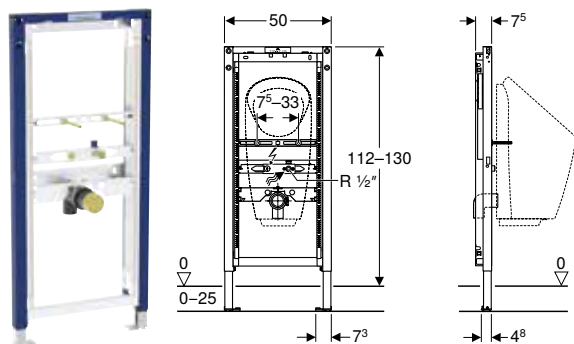

Geberit Duofix element for urinal, 112–130 cm, universal, for exposed flushing valve

Application purposes

- For metal and wood frame walls
- For Geberit Duofix system walls
- For installation in part- or room-height prewalls
- For installation in room-height partition walls
- For floor constructions 0–25 cm
- For installation of urinals with integrated control
- For installation of waterless urinals
- For Preda urinals
- For Selva urinals
- For Tamina urinals
- For Narva urinals
- For exposed flushing valves
- For exposed urinal flush controls, hidden

Scope of delivery

- Water supply connection Rp 1/2" / R 1/2", compatible with Master-Fix and MeplaFix
- Connection bend made of PE-HD, $\varnothing$ 63 / 50 mm
- Seal $\varnothing$ 57 / 50 mm
- Urinal trap $\varnothing$ 50 mm, with seal on urinal
- Fastening and protection material

Characteristics

- 2025 range
- Statically self-supporting frame, protected against corrosion with powder coating
- With pull-out plate for lateral fastening above the element on metal or wood profiles or on Geberit Duofix system studs
- Alternative fastening point for wall anchors
- Rotating foot plates, suitable for installation in U profiles UW 50 and UW 75
- Foot plates that can be mounted in Geberit Duofix system rail without tools, without additional components
- Galvanized non-slip leg supports protected against corrosion
- Connection positions for Preda urinal prepared
- Fastening for inlet Rp 1/2", adjustable in height and sideways (central and 5–10 cm left or right)
- Fastening for connection bend, height-adjustable and sound-absorbing
- Urinal fasteners M8 width- and height-adjustable
- Crossbars with centring marks, adjustable without tools
- Markings for connection positions of Preda and Selva urinals

Art. no.	B [cm]	H [cm]	T [cm]
111.686.00.2	50	112–130	7.5

Can be combined with

- Geberit urinal flush control with electronic flush actuation, mains operation, surface-mounted, hidden → p. 281
- Geberit urinal flush control with electronic flush actuation, battery operation, surface-mounted, hidden → p. 282
- Geberit pressure flushing valve for urinal with electronic flush actuation, battery operation, for surface mounting → p. 283
- Geberit Preda urinal with integrated control, mains operation
- Geberit Selva urinal with integrated control, mains operation
- Geberit Preda urinal with integrated control, battery operation
- Geberit Selva urinal with integrated control, battery operation
- Geberit Preda urinal with integrated control, generator operation
- Geberit Selva urinal with integrated control, generator operation
- Geberit Preda urinal for integrated control
- Geberit Selva urinal for integrated control
- Geberit Tamina urinal with integrated control, mains operation
- Geberit Tamina urinal with integrated control, battery operation
- Geberit Tamina urinal with integrated control, generator operation
- Geberit Tamina urinal for integrated control
- Geberit Narva urinal, inlet from the rear, outlet to the rear or downwards

Accessories