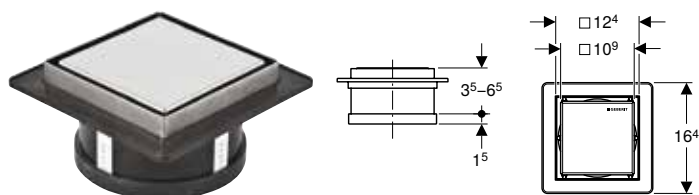

Floor drains for balconies and terraces, 10 x 10 cm

Geberit ready-to-fit set for collector drain

click & scan

Application purposes

- For use inside buildings
- For Geberit collector drain made of PE-HD

Technical data

Product material	PE-HD

Characteristics

- Frame and design cover made of stainless steel
- Design cover can be tiled on the back side
- Load-bearing capacity, class H 1.5 (1.5 kN)

Scope of delivery

- Design cover
- Top piece with grating frame
- Sleeve made of EPDM
- Hair trap
- Protection box

Art. no.	Colour / surface	D [cm]
388.005.00.1	stainless steel	11