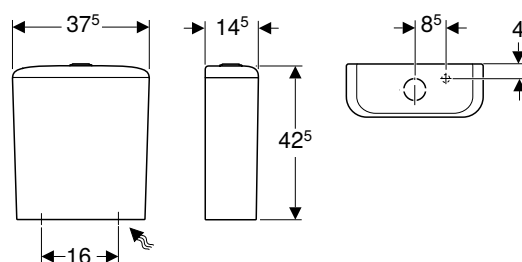

Exposed cisterns

Exposed cisterns for WCs, made of sanitary ceramic

Geberit iCon exposed cistern, close-coupled, dual flush, bottom water supply connection

click & scan

Application purposes

- For water supply connections 1/2"
- For close-coupled installation

Characteristics

- Dual flush
- Water supply connection on the bottom right