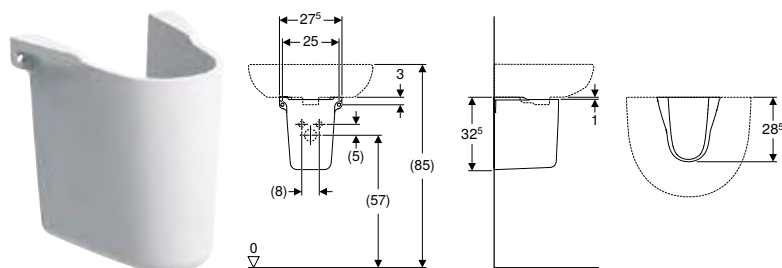

Geberit Selnova half pedestal

click & scan

Technical data

Product material	Vitreous china

Scope of delivery

- Half pedestal

Art. no.	Colour / surface	B [cm]	H [cm]	T [cm]
500.329.01.1	white	27.5	32.5	28.5

Can be combined with

- Geberit Selnova Square washbasin → p. 687
- Geberit Selnova handrinse basin → p. 714
- Geberit Selnova washbasin → p. 716
- Geberit Selnova Square handrinse basin → p. 686