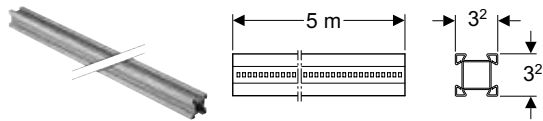

System walls

Support systems

Geberit GIS profile

[click & scan](#)

Application purposes

- For creating Geberit GIS support systems

Characteristics

- Zinc-plated

Art. no.	L [cm]	B [cm]	H [cm]
461.000.25.1	500	3.2	3.2