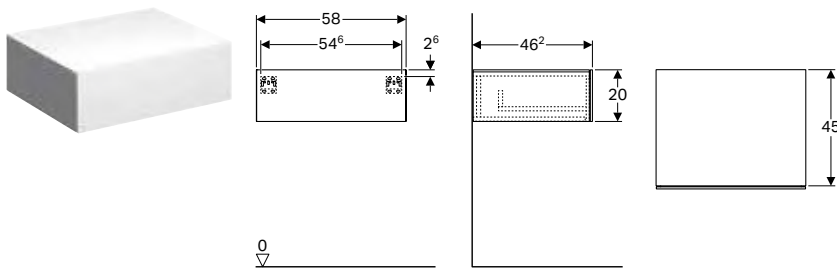

Geberit Xeno² low cabinet with one drawer

click & scan

Technical data

Product material	High-compressed three-layer chipboard
Drawer load max.	20 kg

Scope of delivery

- Fastening material

Characteristics

- FSC™ C134279 certified
- Wall-hung
- With one drawer
- Opening with push-to-open mechanism
- Moisture-resistant
- Delivered preassembled

Art. no.	Colour / surface	B [cm]	H [cm]	T [cm]
500.507.01.1	white / high-gloss coated	58	20	46.2
500.507.00.1 *	greige / matt coated	58	20	46.2
500.507.43.1	scultura grey / wood-textured melamine	58	20	46.2

* Order-based production

Accessories

- Accessory overview – Geberit Xeno² bathroom furniture → p. 529