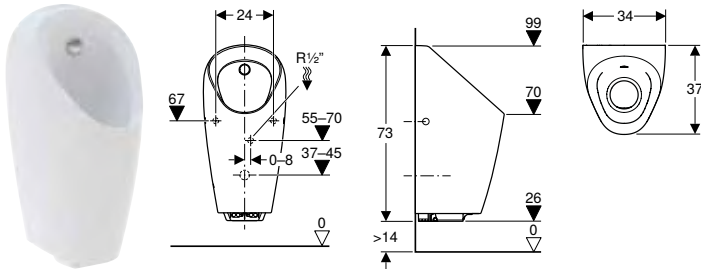

Geberit Selva urinal with integrated control, battery operation

Application purposes

- For operating with automatic, water-saving flush
- For Geberit installation elements for urinals with or for integrated flush control

Technical data

Battery type	Alkaline (1.5 V AA)
Service life, supplied battery	2 years
Degree of protection	IP45
Operating voltage	3 V DC
Power consumption in standby mode max.	0.1 W
Flow pressure	1–8 bar
Water test pressure max.	16 bar
Flush volume small, adjustment range	0.5 l
Flow rate at 100 kPa / 1 bar with flow limiter	0.18 l/s
Interval flush time, factory setting	5 s
Detection time, factory setting	7 s
Flush time, adjustment range	1–15 s
Flush time, factory setting	7 s
Product material	Vitreous china

Scope of delivery

- Urinal flush control with solenoid valve
- Battery compartment
- 2 alkaline manganese batteries type AA 1.5 V
- Fastening material
- Urinal trap with suction function
- Drain strainer
- Drain assembly
- Inlet set
- Water pressure reducing valve

Art. no.	Colour / surface	B [cm]	H [cm]	T [cm]	Power consumption [W]	Inlet	Outlet	Target marking
116.083.00.1	white	34	73	37	≤ 0.5	rear	to the rear	no

Can be combined with

- Geberit Duofix element for urinal, 112–130 cm, universal, for exposed flushing valve
- Geberit GIS element for urinal, 114 cm, universal, for exposed flushing valve
- Geberit Kombifix element for urinal, 109–127 cm, universal, for exposed flushing valve

Accessories

- Geberit drain strainer for trap adapter d140 → p. 941

- For installing and removing the urinal flush control without removing the ceramic appliance, the urinal rim height must be at least 58 cm above finished floor

Characteristics

- IR user detection with leg detection
- Rimless
- Wall-hung
- Urinal flush control can be replaced from front, without removing ceramic appliance
- Spray head can be replaced from front, without removing ceramic appliance
- Trap can be replaced from top, without removing ceramic appliance
- Trap adapter can be height-adjusted without tools
- Drainage system can be cleaned without removing ceramic appliance
- Water-saving hybrid mode can be set
- Adjustable interval flush
- Preflush can be set
- Warning when the battery is low
- Valve-closing function when battery is flat
- Functions can be set and queried with the Geberit Service Handy
- Device settings and operation with mobile device via integrated Bluetooth® interface
- Compatible with Geberit Control App
- Wired networkable with Geberit gateway via GEBUS converter
- Wirelessly connectable with Geberit Gateway via Bluetooth®
- Compatible with Geberit Connect
- Flush volume can be reduced to 0.5 l per flush with flush time
- Flushing out of urinal ceramic with 0.5 l per flush guaranteed, while compliant with EN13407
- Tap group II in accordance with DIN 4109