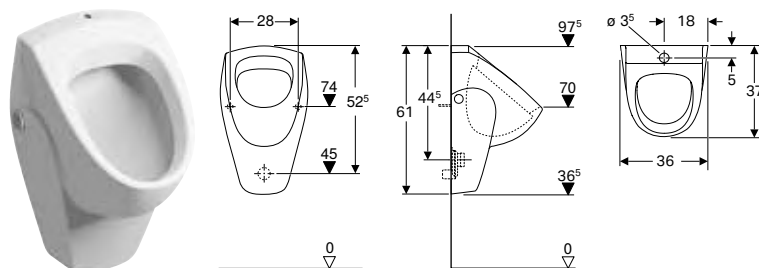

Geberit International Sales, December 2025

			Geberit Selnova	Geberit Selnova	Geberit Selnova, trigonal	Geberit Smyle	Alivio
152.489.16.1 Geberit flush bend extension for urinal, with sleeve				✓	✓	✓	
521005000 Geberit inlet connection piece for urinals		→ p. 943		✓	✓	✓	
Urinal flush controls, exposed							
116.076.00.1 Geberit urinal flush control with electronic flush actuation, mains operation, surface-mounted, hidden				✓	✓	✓	
116.077.00.1 Geberit urinal flush control with electronic flush actuation, battery operation, surface-mounted, hidden				✓	✓	✓	

✓ Compatible

¹⁾Included in the scope of delivery

Without lid

Geberit Selnova urinal, inlet from the top, outlet to the rear or downwards

click & scan

Application purposes

- For operating with automatic, water-saving flush
- For exposed urinal flush controls

Technical data

Flush volume small, adjustment range	1 l
Product material	Vitreous china

Characteristics

- Wall-hung
- With flush rim
- Hidden trap
- Hidden fastening
- Fulfils requirements in accordance with EN 13407

Scope of delivery

- Urinal ceramic

Art. no.	Colour / surface	B [cm]	H [cm]	T [cm]	Outlet
500.343.01.1	white	36	61	37	to the rear or downwards

To order additionally

- Geberit fastening material for urinal, Kerafix → p. 943

Accessories

- Geberit pressure flushing valve for urinal with electronic flush actuation, battery operation, for surface mounting
- Geberit urinal trap d40, horizontal outlet
- Geberit urinal trap, horizontal outlet
- Geberit urinal trap, vertical outlet

- Urinal trap not included in scope of delivery