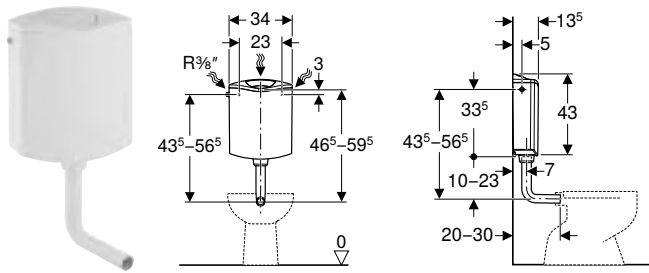

Geberit AP116 exposed cistern, dual flush

click & scan

Application purposes

- For low level installation

Technical data

Flow pressure	0.1–10 bar
Storage temperature	≤ 40 °C
Flush volume, factory setting	6 l / 3 l
Flush volume large, adjustment range	6–7.5 l
Flush volume small, adjustment range	3–4.5 l
Product material	ABS

Characteristics

- Dual flush
- Insulated against condensation
- Water supply connection on the left/right or rear centre

Scope of delivery

- Reinforced braided hose 3/8"
- Copper pipe, bent
- Flush bend 90° made of ABS, ø 50 / 44 mm, 23 x 23 cm
- Sleeve made of EPDM, ø 44 / 55 mm
- Fastening material

Art. no.	Colour / surface	B [cm]	H [cm]	T [cm]
136.430.11.1	white alpine	34	43	13.5