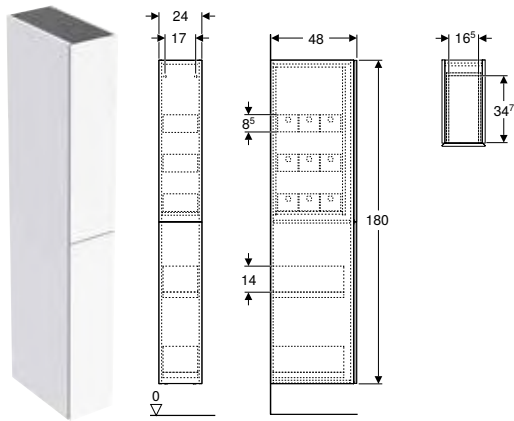

Side cabinets

Geberit tall cabinet with two cargoes

click & scan

Application purposes

- For Geberit ONE, Acanto and iCon series

Technical data

Product material	High-compressed three-layer chipboard
Drawer load max.	20 kg

Characteristics

- FSC™ C134279 certified
- Wall-hung
- With two drawers
- Wooden organiser boxes
- Drawer with soft closing
- Moisture-resistant
- Delivered preassembled

Scope of delivery

- Tall cabinet
- 9 organising boxes
- Fastening material

Art. no.	Colour / surface	H [cm]	T [cm]
B / width: 24 cm			
503.011.01.1	Body, Front: white / high-gloss coated	180	48
503.011.01.2	Body: white / high-gloss coated Front: white / glossy glass	180	48
503.011.01.3 *	Body, Front: white / matt coated	180	48
503.011.JH.1	Body, Front: oak / wood-textured melamine	180	48
503.011.JK.1	Body, Front: lava / matt coated	180	48
503.011.JK.2	Body: lava / matt coated Front: lava / glossy glass	180	48
503.011.JR.1 *	Body, Front: hickory / wood-textured melamine	180	48

* Order-based production

Can be combined with

- Geberit internal storage shelf → p. 1011
- Geberit organising box → p. 1011

Accessories

- Geberit internal storage shelf → p. 1011
- Geberit organising box → p. 1011
- Geberit power socket element with mains plug → p. 504