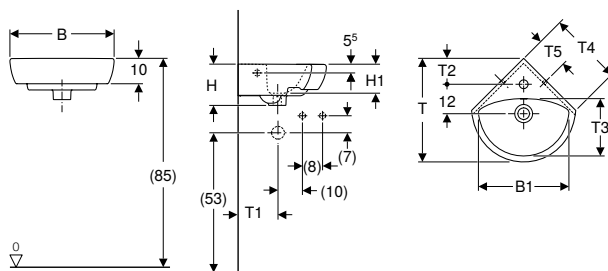

Corner handrinse basins

Geberit Selnova corner handrinse basin

click & scan

Application purposes

- For corner installation

Technical data

Product material	Vitreous china

Characteristics

- Can be combined with full pedestal

Scope of delivery

- Corner handrinse basins

Art. no.	Colour / surface	Tap hole	Overflow	B1 [cm]	H [cm]	H1 [cm]	T [cm]	T1 [cm]	T2 [cm]	T3 [cm]	T4 [cm]	T5 [cm]
B / width: 41.5 cm												
500.326.01.1	white	centred	visible, symmetrical	36	16.5	11.5	41	15.5	10	22.5	34	10
B / width: 59 cm												
500.327.01.1	white	centred	visible, symmetrical	53	18	13	56	20	16.5	31.5	52.5	16.5

Can be combined with

- Geberit Selnova full pedestal → p. 717

Accessories

- Geberit dip tube trap for washbasin, horizontal outlet
- Geberit fastening material for handrinse basin → p. 1005

- Geberit Selnova full pedestal only for corner handrinse basins 59 cm