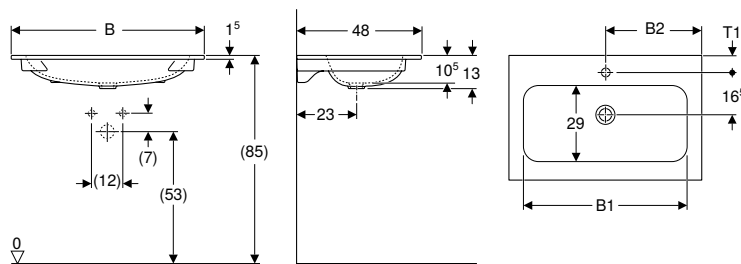

Vanity basins

Mix & Match

Geberit iCon vanity basin

click & scan

Geberit
iCon

Application purposes

- For mounting on washbasin cabinets

Characteristics

- Slim rim

Technical data

Product material	Fine fireclay

Art. no.	Colour / surface	Mix & Match	Tap hole	Overflow	B1 [cm]	B2 [cm]	Cabinet width [cm]	H [cm]	T [cm]	T1 [cm]

B / width: 60 cm

501.843.00.1	white	Yes	centred	without	49	30	60	13	48	6.5
501.843.00.3*	white	Yes	without	without	49	30	60	13	48	

B / width: 75 cm

501.844.00.1	white	Yes	centred	without	63.5	37.5	75	13	48	6.5
501.844.00.3*	white	Yes	without	without	63.5	37.5	75	13	48	

B / width: 90 cm

501.845.00.1	white	Yes	centred	without	78.5	45	90	13	48	6.5
501.845.00.3*	white	Yes	without	without	78.5	45	90	13	48	

B / width: 120 cm

501.846.00.1	white	Yes	left and right	without	108	60	120	13	48	7
501.846.00.3*	white	Yes	without	without	108	60	120	13	48	

* Order-based production

Can be combined with

- Geberit iCon cabinet for washbasin, with one drawer → p. 614
- Geberit iCon cabinet for washbasin, with two drawers → p. 616
- Geberit ONE cabinet for washbasin, with two drawers → p. 482
- Geberit ONE cabinet for washbasin, with one drawer → p. 480
- Geberit Acanto cabinet for washbasin, with one drawer and one internal drawer → p. 562

Accessories

- Geberit washbasin drain, space-saving model, slim design, with free outlet and valve cover
- Geberit Clou washbasin drain, space-saving model, slim design, with lever actuation and valve cover

- A Geberit washbasin connector, space-saving model is required for the installation of the washbasin with base cabinet. See 'Assortment overview – Geberit iCon washbasin connectors space-saving model' or online catalogue, washbasin accessories
- Mix & Match: Articles of the same width can be freely combined in the Geberit ONE, Acanto and iCon series