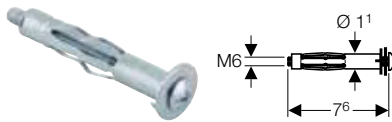

Geberit void dowel made of metal

click & scan

Application purposes

- For fastening Geberit GIS mounting brackets to panels with paneling thickness of 18–25 mm
- For fastening Geberit Duofix system rails to panels with panelling thickness of 18–25 mm

Characteristics

- Zinc-plated

Scope of delivery

- Screw M6

Art. no.
465.029.00.1