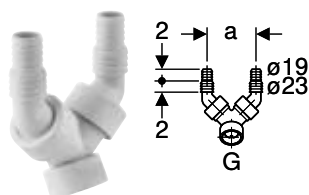

Art. no.	Colour / surface	d, \varnothing [mm]	G ["]	h [cm]
152.821.11.1	white alpine	40	1 1/2	17-47

Accessories

Geberit double-angled hose connector

click & scan

Application purposes

- For connecting washing machines or dishwashers