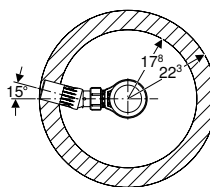

Drain assemblies for shower trays, d62

Without drain covers

Geberit shower drain d62, straight connector with ball joint

[click & scan](#)

Application purposes

- For installation in shower trays with valve hole $\varnothing$ 62 mm
- For shower trays without overflow
- For installation in the shell of a building
- For use as floor drain with horizontal outlet

Scope of delivery

- Fastening material
- Screw connection, $\varnothing$ 40 mm
- Straight connector made of PE-HD, $\varnothing$ 50 mm, with ball joint
- Trap

Characteristics

- Quality-monitored in accordance with EN 274-3
- Dip tube can be dismantled

Art. no.	DN	d, $\varnothing$ [mm]	H [cm]	K [cm]
150.685.00.1	50	50	9	4.7

To order additionally

- Drain cover

Accessories

- Geberit drain cover d62, for shower drain → p. 417