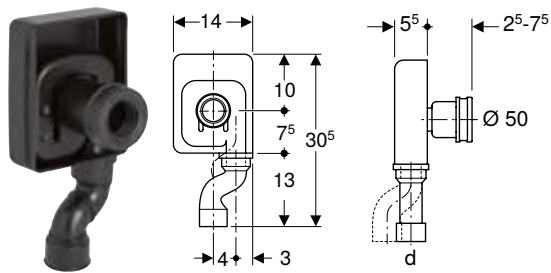

Concealed traps

Geberit concealed trap for urinal, vertical outlet

click & scan

Application purposes

- For urinals with outlet to the rear
- For concealed installation
- For connecting to urinals

Scope of delivery

- Connection bend made of PE-HD, $\varnothing$ 50 mm
- Blockout form
- Housing

Technical data

Product material	PE-HD

Art. no.	d, $\varnothing$ [mm]
152.627.16.1	50