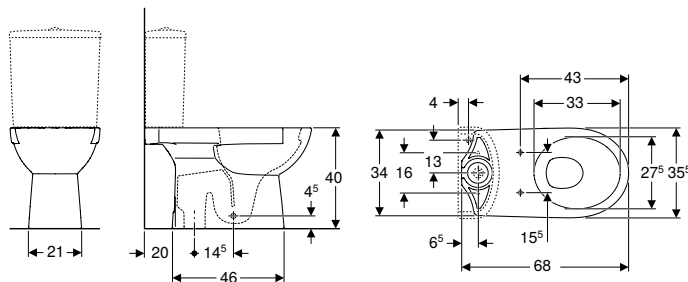

Geberit Selnova floor-standing WC for close-coupled exposed cistern, washdown, vertical outlet, semi-shrouded

click & scan

Application purposes

- For close-coupled exposed cistern

Characteristics

- Floor-standing
- Washdown WC
- With flush rim
- Vertical outlet
- Type 1, full flush volume 6 l, in accordance with EN 997
- Type 2 in accordance with EN 997
- Semi-shrouded