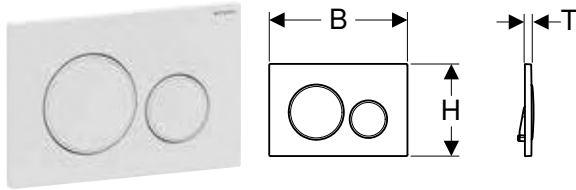

Geberit Sigma20 actuator plate, round, dual flush

click & scan

Application purposes

- For flush actuation with Sigma concealed cisterns

Technical data

Actuation force (N) max.	20 N

Characteristics

- Front actuation
- Sound-absorbing actuator rods, tool-free fast adjustment

Scope of delivery

- Mounting frame
- 2 distance bolts
- 2 actuator rods

Art. no.	Colour / surface	Product material	B	H	T
			[cm]	[cm]	[cm]
115.882.01.1	Plate, Button: white matt / easy-to-clean coated Design ring/-s: white / glossy	Plastic	24.6	16.4	1.2
115.882.11.1	Plate, Button: white / glossy Design ring/-s: white matt	Plastic	24.6	16.4	1.2
115.882.14.1	Plate, Button: black matt / easy-to-clean coated Design ring/-s: chrome / glossy	Plastic	24.6	16.4	1.2
115.882.16.1	Plate, Button: black matt / easy-to-clean coated Design ring/-s: black / glossy	Plastic	24.6	16.4	1.2
115.882.DW.1	Plate, Button: black / glossy Design ring/-s: black matt	Plastic	24.6	16.4	1.2
115.882.JQ.1	Plate, Button: chrome / matt, easy-to-clean coated Design ring/-s: chrome / glossy	Plastic	24.6	16.4	1.2
115.882.JT.1	Plate, Button: white matt / easy-to-clean coated Design ring/-s: chrome / glossy	Plastic	24.6	16.4	1.2
115.882.KH.1	Plate, Button: chrome / glossy Design ring/-s: matt chrome	Plastic	24.6	16.4	1.2
115.882.KJ.1	Plate, Button: white / glossy Design ring/-s: chrome / glossy	Plastic	24.6	16.4	1.2
115.882.KK.1	Plate, Button: white / glossy Design ring/-s: gold-coloured / glossy	Plastic	24.6	16.4	1.2
115.882.KM.1	Plate, Button: black / glossy Design ring/-s: chrome / glossy	Plastic	24.6	16.4	1.2
115.882.SN.1	Plate, Button: brushed, easy-to-clean coated Design ring: polished	Stainless steel	24.6	16.4	1.2

Accessories

- Geberit DuoFresh module with automatic actuation, for Sigma concealed cistern 12 cm → p. 191
- Geberit DuoFresh module with manual actuation, for Sigma concealed cistern 12 cm → p. 192
- Geberit DuoFresh module with automatic actuation, for Sigma concealed cistern 8 cm → p. 192
- Geberit DuoFresh module with manual actuation, for Sigma concealed cistern 8 cm → p. 193
- Geberit extension set for Sigma, Omega and Kappa concealed cisterns → p. 204