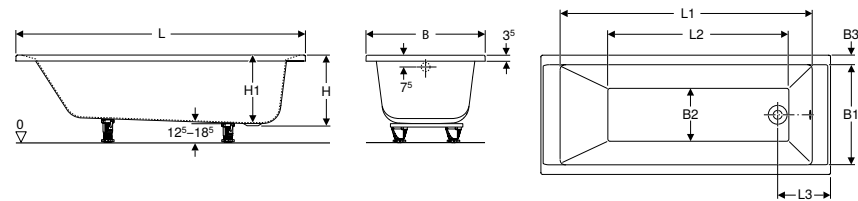

Geberit Supero rectangular bathtub with feet

click & scan

Application purposes

- For private bathrooms and hotels
- For installation with bathtub feet or supports

Technical data

Product material	Sanitary acrylic

Characteristics

- Rectangular
- Outlet at foot
- Drain hole $\varnothing$ 52 mm
- Tap hole drilling according to EN 232 possible

Scope of delivery

- Bathtub
- Set of feet

Art. no.	Colour / surface	L	L1	L2	L3	B	B1	B2	B3	H	H1	Total water capacity	With overflow hole
		[cm]	[cm]	[cm]	[cm]	[cm]	[cm]	[cm]	[cm]	[cm]	[cm]	[l]	[ ]
554.100.01.1	white / glossy	150	130	86	31	70	58	31	6	41.5	40	158	Yes
554.101.01.1	white / glossy	160	139	96	31	70	58	31	6	41.5	40	170	Yes
554.102.01.1	white / glossy	170	148	106	31	70	58	31	6	41.5	40	183	Yes
554.103.01.1	white / glossy	170	148	106	31	75	63	36	6	43.5	42	210	Yes
554.104.01.1	white / glossy	180	157	113	33	80	66	39	7	42	40.5	229	Yes

Accessories

- Geberit bathtub drain with turn handle, d52, length 26 cm, with ready-to-fit-set