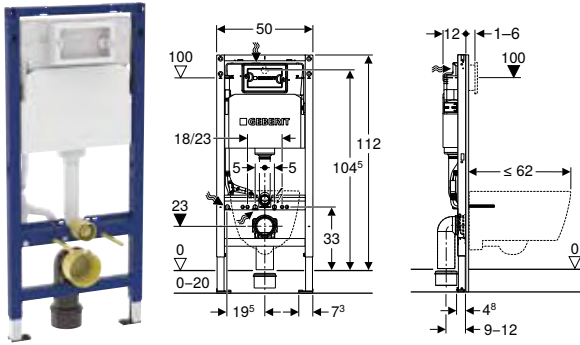

Art. no.	B [cm]	H [cm]	T [cm]
111.060.00.2	50	112	12

Accessories

- Accessory overview – Geberit Duofix elements for WCs → p. 41

- Actuator plate has to be ordered separately

Geberit DuofixBasic element for wall-hung WC, 112 cm, with Delta concealed cistern 12 cm