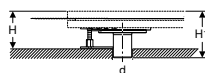

New

Geberit Duofix shower drain with ten feet, integrated for CleanFloor30 shower surface, cross-floor installation

click & scan

Application purposes

- For drainage of Geberit CleanFloor30 shower surfaces, integrated
- For floor constructions up to finished floor level 8–13 cm
- For fastening to Geberit Duofix installation frames for shower surfaces
- For use as floor drain with horizontal outlet

Characteristics

- Quality-monitored in accordance with EN 274-3
- Removable trap cup
- Threaded rods can be shortened

Scope of delivery

- Shower drain $\varnothing$ 90 mm
- Straight connector made of PE-HD
- Feet for installation frame
- 16 rubber supports
- Holder for shower drain
- Assembly clamp
- Fastening screw

Art. no.	DN	d, $\varnothing$ [mm]	H [cm]	H1 [cm]
551.561.00.1	50	50	8–13	13.2

Available as of April 2026

To order additionally

- Geberit CleanFloor30 integrated shower surface, with sealing fleece
- Geberit Duofix installation frame for shower surfaces

- Replacement for art. no. 154.031.00.1