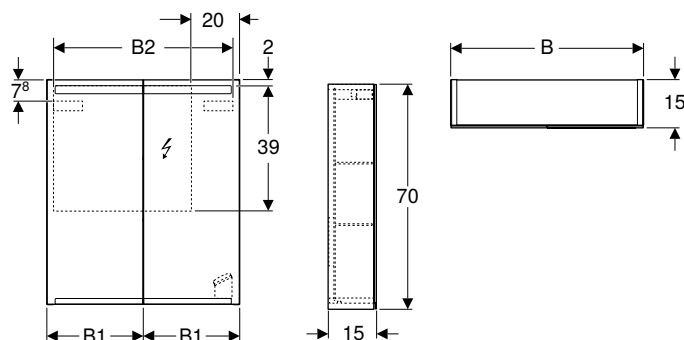

Geberit Option mirror cabinet with lighting and two doors

click & scan

Technical data

Degree of protection	IP44
Nominal voltage	230 V AC
Mains frequency	50 Hz
Operating voltage	12 V DC
Output voltage	12 V DC
Product material	High-compressed three-layer chipboard
Light source energy efficiency class	F
Light colour	4200 K
Service life of LED lighting	60000 h
Colour Rendering Index min.	80

Scope of delivery

- Mirror cabinet
- 2 glass shelves
- Fastening material

Characteristics

- Suitable for all bathroom series
- FSC™ C134279 certified
- LED lighting
- Indirect lighting
- Touch-sensor switch for the upper light
- Touch-sensor switch for the bottom light
- Orientation light can be deactivated
- Power socket
- Mirrored body
- With two doors
- Doors mirrored on both sides
- Movable glass shelves
- Opening with recessed handle
- Moisture-resistant

Art. no.	Colour / surface	B1 [cm]	B2 [cm]	H [cm]	T [cm]	Protection class	Power consumption [W]	Luminous flux [lm]
B / width: 60 cm								
500.582.00.1	Body, Interior door, Exterior door: mirrored	29.8	54.2	70	15	I	9.65	935
B / width: 75 cm								
500.205.00.1	Body, Interior door, Exterior door: mirrored	37.3	69.6	70	15	I	12.35	1190
B / width: 90 cm								
500.583.00.1	Body, Interior door, Exterior door: mirrored	44.8	84.2	70	15	I	15.05	1445

Accessories

- Geberit magnetic holder → p. 514
- Geberit magnifying mirror → p. 514