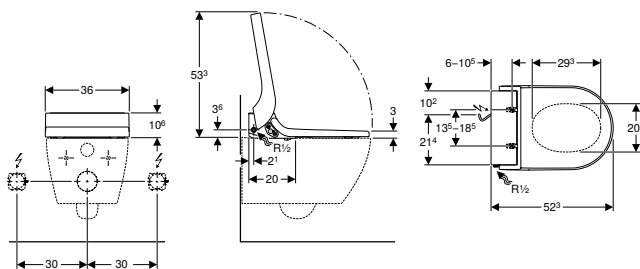

WC enhancement solutions

WC enhancement solutions

Geberit AquaClean Tuma Comfort WC enhancement solution

click & scan

Application purposes

- For convenient and odourless toilet use
- For gently cleaning the anal and vaginal areas with water
- For subsequent mounting on WC ceramic appliances (replaces WC seat)

Technical data

Degree of protection	IPX4
Nominal voltage	230 V AC
Mains frequency	50 Hz
Power consumption in standby mode max.	0.5 W
Cable length	2 m
Flow pressure	0.5–10 bar
Operating temperature	5–40 °C
Water temperature, adjustment range	34–40 °C
Water temperature, factory setting	37 °C
Spray time	50 s
WC seat load max.	150 kg

Scope of delivery

- Reinforced braided hose 3/8", with bend 1/2"
- Spray shield
- Compensation pad for WC seat / ceramic appliance
- Descaling agent, 125 ml
- Cleaning set
- Remote control with wall-mounted case and battery CR2032
- Fastening material

Characteristics

- Water heating via continuous flow heater
- Anal shower with WhirlSpray shower technology
- Separate Lady shower nozzle in protected resting position
- Continuous flow heater can be deactivated
- Spray arm with nozzle can be extended for anal and vaginal area
- Spray intensity can be set to five different levels
- Spray arm can be set to five different positions
- Adjustable oscillating spray (automatic forward and reverse motion of the spray arm)
- Automatic pre- and postrinsing of the spray nozzle with fresh water
- Descaling programme
- User detection
- Odour extraction with ceramic honey comb filter can be activated
- Odour extraction unit with run-on function
- Dryer can be activated
- WC seat ring with rapid heating function
- WC seat ring and WC lid with soft-closing mechanism
- WC lid with SoftOpening
- WC lid with quick release
- Functions and settings via remote control
- Three user profiles can be programmed
- Water supply connection on the left
- Mains connection at rear, with hidden pipe-laying option to the left or right
- Mains connection cable can be cut to length
- Approval in accordance with (DIN) EN 1717 / (DIN) EN 13077
- Compatible with Geberit Home App
- Shower water temperature can be adjusted via Geberit Home App
- Dryer temperature can be adjusted via Geberit Home App
- Temperature of the WC seat heating can be adjusted via Geberit Home App

Art. no.	Colour / surface	B [cm]	H [cm]	T [cm]	Protection class	Power consumption [W]	QuickRelease function
146.270.11.1	Design cover: white / glossy WC top: white	36	10.6	52.3	I	2000	Yes, WC lid only
146.270.FW.1	Design cover: brushed stainless steel WC top: white alpine	36	10.6	52.3	I	2000	Yes, WC lid only
146.270.SI.1	Design cover: white / glass WC top: white alpine	36	10.6	52.3	I	2000	Yes, WC lid only
146.270.SJ.1	Design cover: black / glass WC top: white alpine	36	10.6	52.3	I	2000	Yes, WC lid only

To order additionally

- Water supply connection set