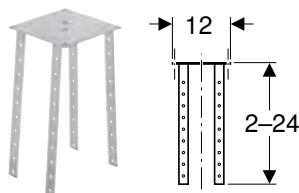

Accessories

Geberit installation frame for floor drains

click & scan

Application purposes

- For Geberit floor drains with inlet funnel
- For Geberit floor drains 13 x 13 cm
- For Geberit floor drains, slotted grating 15 x 15 cm

Characteristics

- Zinc-plated

Technical data

Product material	Steel

Art. no.

388.132.00.1