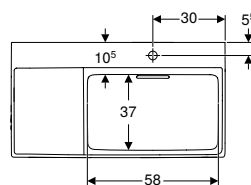

Mix & Match

Geberit ONE washbasin CleanDrain, left shelf surface

Technical data

Product material	Fine fireclay

Scope of delivery

- Washbasin
- Drain cover with comb insert, magnetic fixing
- Geberit washbasin connector and trap, space-saving model

Characteristics

- Can be installed with a washbasin cabinet
- Horizontal outlet
- Hidden overflow function
- Actuation using tie rod
- With integrated hair trap
- Hygienic with optimum flow behaviour

Art. no.	Colour / surface	Mix & Match	Tap hole	Overflow	Cabinet width [cm]	H [cm]	T [cm]	Fastening points	Shelf space
B / width: 90 cm									
505.043.00.1	Washbasin: white / KeraTect Cover: white / glossy	Yes	right	without	90	14	48	3	left
505.044.00.1	Washbasin: white / KeraTect Cover: white / glossy	Yes	without	without	90	14	48	3	left

Can be combined with

- Geberit iCon cabinet for washbasin, with one drawer → p. 614
- Geberit iCon cabinet for washbasin, with two drawers → p. 616
- Geberit ONE cabinet for washbasin, with two drawers → p. 482
- Geberit ONE cabinet for washbasin, with one drawer → p. 480
- Geberit Acanto cabinet for washbasin, with one drawer and one internal drawer → p. 562

Accessories

- Geberit fastening material for washbasin → p. 1005
- Geberit ONE drain cover with comb insert, magnetic fixing → p. 474

- Mix & Match: Articles of the same width can be freely combined in the Geberit ONE, Acanto and iCon series