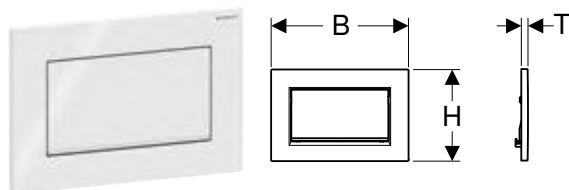

Geberit Sigma10 actuator plate, square, stop-and-go flush, screwable

click & scan

Application purposes

- For flush actuation with Sigma concealed cisterns

Technical data

Actuation force (N) max.	20 N

Characteristics

- Front actuation
- Sound-absorbing actuator rods, tool-free fast adjustment

Scope of delivery

- Mounting frame
- 2 distance bolts
- Actuator rod
- Stop-and-go lever
- Set of bolts

Art. no.	Colour / surface	Product material	B	H	T
			[cm]	[cm]	[cm]
115.893.14.1	Plate, Button: black matt / easy-to-clean coated Design stripes: chrome / glossy	Die-cast zinc	24.6	16.4	1.2
115.893.45.1	Plate, Button, Design stripes: gold-plated	Die-cast zinc	24.6	16.4	1.2
115.893.JT.1	Plate, Button: white matt / easy-to-clean coated Design stripes: chrome / glossy	Die-cast zinc	24.6	16.4	1.2
115.893.KJ.1	Plate, Button: white / glossy Design stripes: chrome / glossy	Die-cast zinc	24.6	16.4	1.2
115.893.KX.1	Plate, Button: chrome / brushed, easy-to-clean coated Design stripes: chrome / glossy	Die-cast zinc	24.6	16.4	1.2
115.893.KY.1	Plate, Button: chrome / glossy Design stripes: chrome / brushed	Die-cast zinc	24.6	16.4	1.2

Accessories

- Geberit extension set for Sigma, Omega and Kappa concealed cisterns → p. 204