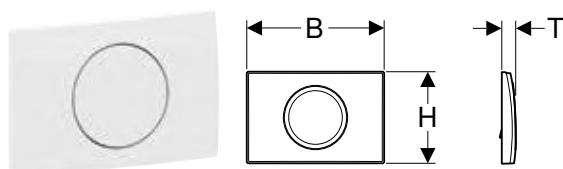

Art. no.	Colour / surface	Product material	B [cm]	H [cm]	T [cm]
115.108.00.1	Plate, Button: brushed	Stainless steel	24.6	16.4	3

Geberit Delta15 actuator plate, round, stop-and-go flush

click & scan

Application purposes