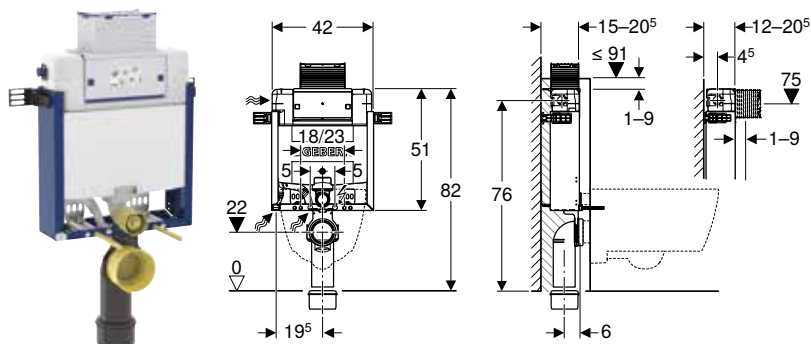

Geberit Kombifix element for wall-hung WC, 82 cm, with Omega concealed cistern 12 cm

Application purposes

- For masonry walls
- For installation in part-height prewall installations
- For wall-hung WCs with connection dimensions in accordance with EN 33:2011
- For dual flush

Technical data

Flow pressure	0.1–10 bar
Flush volume, factory setting	6 l / 3 l
Flush volume large, adjustment range	4 l / 4.5 l / 6 l / 7.5 l
Flush volume small, adjustment range	2–4 l
Flow rate at 300 kPa / 3 bar	0.16 l/s
Product material	Steel
Height-adjustable	No

Characteristics

- Powder-coated mounting frame
- Mounting frame with four fixing brackets
- Adjustable installation depth, 12–20.5 cm
- Fastening for connection bend can be mounted without tools from front
- Concealed cistern with top or front actuation
- Concealed cistern, fully insulated against condensation
- Immediate post flush possible with factory setting
- Tool-free installation and maintenance work on concealed cistern
- Water supply connection on the left or rear left
- Protection box for service opening can be cut to length
- With conduit pipe for feed pipe for Geberit AquaClean shower toilets and for connection cable
- Fastening option for electrical connection

Scope of delivery

- Water supply connection R 1/2", compatible with MasterFix and MeplaFix, with integrated angle stop valve and hand wheel
- Protection box for service opening
- Connection set for WC, $\varnothing$ 90 mm
- Connection bend made of PE-HD, $\varnothing$ 90 mm
- Adapter socket made of PE-HD, $\varnothing$ 90 / 110 mm
- 2 protection plugs
- 2 threaded rods M12
- Fastening material

Art. no.	B [cm]	H [cm]	T [cm]
110.001.00.1	42	82	12

Accessories

- Accessory overview – Geberit Kombifix elements for WCs → p. 12

- Actuator plate has to be ordered separately