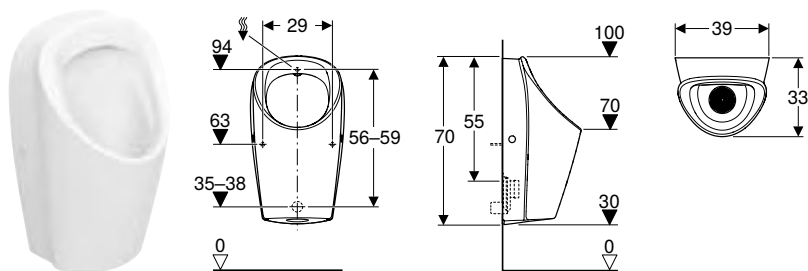

Art. no.	B [cm]	H [cm]	T [cm]	Outlet
503.125.00.1	35	58	33	to the rear or downwards

Accessories

- Geberit flush bend extension for urinal, with sleeve
- Geberit inlet connection piece for urinals → p. 943
- Geberit urinal trap, horizontal outlet
- Geberit urinal trap, vertical outlet
- Geberit urinal division, glass → p. 938
- Geberit urinal division, plastic → p. 937
- Geberit urinal division, sanitary ceramic → p. 938

Geberit Selnova L urinal, inlet from the rear, outlet to the rear or downwards

Application purposes

- For operating with automatic, water-saving flush
- For operation with manual or automatic flush actuation
- For alternative operation with hybrid trap
- For concealed urinal flush controls
- For concealed urinal flush controls, hidden
- For exposed urinal flush controls, hidden

Technical data

Flush volume small, adjustment range	0.5 l
Product material	Vitreous china

Characteristics

- Rimless
- Flushing out of urinal ceramic with 0.5 l per flush guaranteed, while compliant with EN13407
- Flush guide can be replaced without removing the sanitary ceramic
- Concealed flush guide
- Hidden trap
- Wall-hung
- Hidden fastening

Scope of delivery

- Urinal ceramic
- Fastening material for urinal
- Drain strainer
- Drain assembly
- Flush guide

Art. no.	Colour / surface	B [cm]	H [cm]	T [cm]	Outlet
503.135.00.1	white	39	70	33	to the rear or downwards

Can be combined with

- Geberit fastening material for urinal renovation → p. 944

Accessories

- Geberit drain strainer for trap adapter d140 → p. 941
- Geberit flush bend extension for urinal, with sleeve
- Geberit inlet connection piece for urinals → p. 943
- Geberit urinal trap, horizontal outlet
- Geberit urinal trap, vertical outlet
- Geberit urinal division, plastic → p. 937
- Geberit urinal division, glass → p. 938
- Geberit urinal division, sanitary ceramic → p. 938