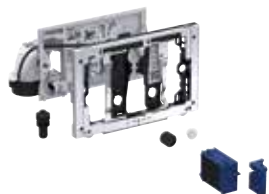

- Switch for activating and deactivating odour extraction must be provided by the customer

Geberit DuoFresh module with automatic actuation, for Sigma concealed cistern 8 cm

click & scan

Application purposes