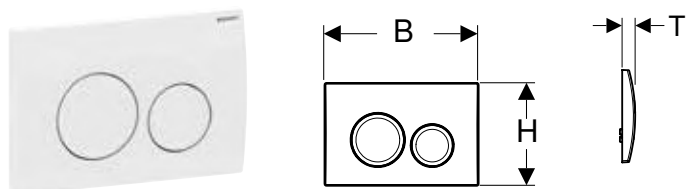

Geberit Delta20 actuator plate, round, dual flush

click & scan

Application purposes

- For flush actuation with Delta concealed cisterns

Technical data

Actuation force (N) max.	20 N

Characteristics

- Front actuation

Scope of delivery

- Mounting frame
- 2 actuator rods
- Fastening material

Art. no.	Colour / surface	Product material	B [cm]	H [cm]	T [cm]
115.127.11.1	Plate, Button: white / glossy	Plastic	24.6	16.4	2.3
115.127.21.1	Plate, Button: chrome / glossy	Plastic	24.6	16.4	2.3
115.127.46.1	Plate, Button: chrome / matt	Plastic	24.6	16.4	2.3