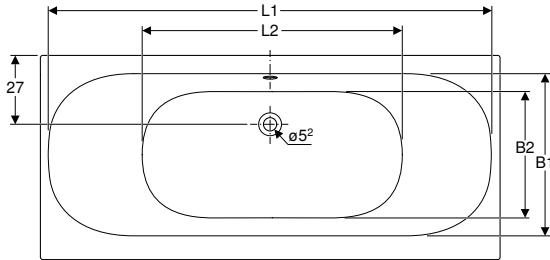

Application purposes

- For private bathrooms and hotels
- For installation with bathtub feet or supports

Technical data

Product material	Sanitary acrylic

Characteristics

- Built-in bathtub
- Rectangular
- Suitable for two persons
- Slim rim
- Eccentric central outlet
- Drain hole $\varnothing$ 52 mm
- Tap hole drilling according to EN 232 possible

Scope of delivery

- Bathtub
- Set of feet

Art. no.	Colour / surface	L [cm]	L1 [cm]	L2 [cm]	B [cm]	B1 [cm]	B2 [cm]	H [cm]	Total water capacity [l]	With overflow hole
554.003.01.1	P white / glossy	170	163	91.8	75	58.7	44.4	45	179	Yes
554.004.01.1	P white / glossy	180	173	101.8	80	64	49.4	45	212	Yes
554.005.01.1	P white / glossy	190	183	111.8	90	75	59.4	45	271	Yes

P: Phase out

Accessories

- Geberit bathtub drain with push actuation PushControl, d52, length 26 cm, with ready-to-fit-set and connection bend
- Geberit bathtub drain with turn handle, d52, length 26 cm, with ready-to-fit-set
- Geberit bathtub drain with turn handle and inlet, d52, length 26 cm
- Geberit bathtub drain with turn handle and inlet, d52, length 32 cm, with connection bend, counterflow principle
- Geberit bathtub drain with turn handle and inlet, d52, length 26 cm, with ready-to-fit-set
- Geberit insulation tape → p. 1001
- Geberit Acrylic polishing set → p. 1001