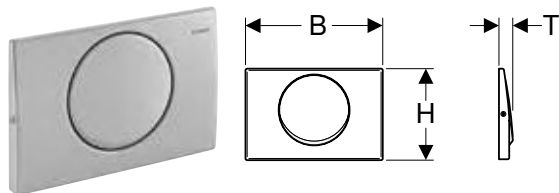

Characteristics

- Cover with screw connection

Art. no.

244.120.00.1

Geberit Mambo actuator plate, round, for stop-and-go flush, screwable

click & scan

Application purposes

- For flush actuation with Sigma concealed cisterns