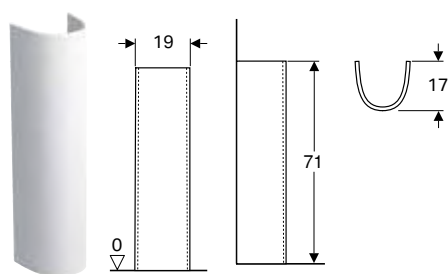

Pedestals

Geberit Selnova full pedestal

click & scan

Technical data

Product material	Vitreous china

Scope of delivery

- Full pedestal

Art. no.	Colour / surface	B [cm]	H [cm]	T [cm]
500.341.01.1	white	19	71	17

Can be combined with

- Geberit Smyle washbasin, square design → p. 656
- Geberit Smyle washbasin → p. 655
- Geberit Selnova handrinse basin → p. 714
- Geberit Selnova washbasin → p. 716
- Geberit Selnova Square washbasin → p. 687
- Geberit Selnova corner handrinse basin → p. 715
- Geberit Selnova Square handrinse basin → p. 686