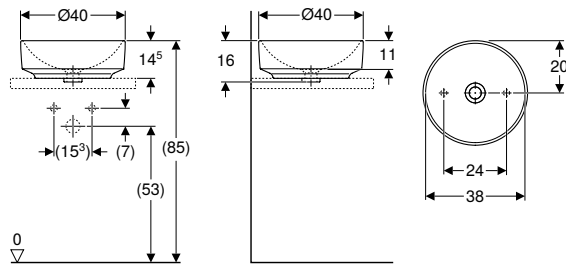

Washbasins

Lay-on washbasins

Geberit VariForm lay-on washbasin, round

click & scan

Application purposes

- For mounting on washtops

Technical data

Product material	Fine fireclay

Characteristics

- Round
- Easy to mount thanks to provided cutout template
- Can be installed with a washbasin cabinet

Scope of delivery

- Fastening material
- Template

Art. no.	Colour / surface	Tap hole	Overflow	B [cm]	H [cm]	T [cm]
D / outer diameter: 40 cm						
500.768.01.2	white	without	without	40	16	40

Accessories

- Geberit waste outlet with free outlet and valve cover
- Geberit waste outlet with free outlet, screen