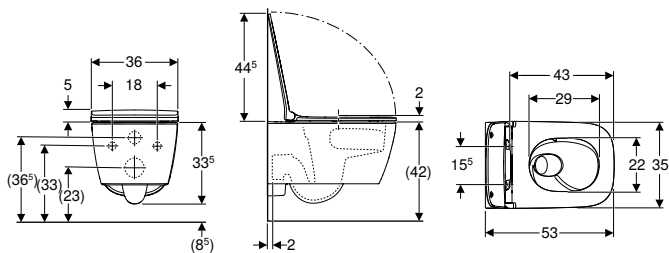

Wall-hung WCs

New

Geberit Smyle set of wall-hung WC, washdown, square, shrouded, TurboFlush, with WC seat, sandwich shape

click & scan

Geberit
Smyle

Application purposes

- For concealed cisterns
- For pressure flushing valves

Technical data

Product material	Vitreous china

Scope of delivery

- WC ceramic appliance
- WC seat
- Fastening material

Characteristics

- Wall-hung
- Washdown WC
- Rimless WC ceramic appliance featuring TurboFlush flush technology
- Easy fastening with Easy Fast Fixing (type EFF3)
- Type 1, full flush volume 6 / 5 / 4 l, in accordance with EN 997
- Quick-release hinges, lockable
- 4 l flush
- Shrouded
- Hidden fastening
- Square design
- WC seat made of Duroplast
- Sandwich shape
- WC seat with EasyMount hinges

Art. no.	Colour / surface	B [cm]	H [cm]	T [cm]	QuickRelease function	Soft-closing mechanism	Fastening	Hinge material
503.171.00.1	white	35.5	33.5	53	Yes, with lockable QuickRelease hinges	yes	from above	Stainless steel / plastic

Available as of April 2026