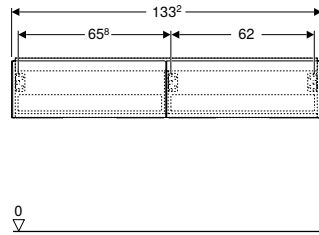

Geberit ONE cabinet for lay-on washbasin, with two drawers

click & scan

Technical data

Product material	High-compressed three-layer chipboard
Drawer load max.	30 kg

Scope of delivery

- Cabinet for washbasin
- Fastening material

Characteristics

- FSC™ C134279 certified
- Wall-hung
- Fully usable storage space in upper drawer
- With two drawers
- Opening with push-to-open mechanism
- Drawer with soft closing
- Moisture-resistant
- Delivered preassembled

Art. no.	Colour / surface	Washbasin, width [cm]	H [cm]	T [cm]
B / width: 133.2 cm				
505.076.00.1	white / high-gloss coated	135	26.6	47
505.076.00.2 *	white / matt coated	135	26.6	47
505.076.00.3	lava / matt coated	135	26.6	47
505.076.00.4 *	sand grey / high-gloss coated	135	26.6	47
505.076.00.5	oak / wood-textured melamine	135	26.6	47
505.076.00.6 *	hickory / wood-textured melamine	135	26.6	47
505.076.00.7 *	greige / matt coated	135	26.6	47
505.076.00.8 *	black / matt coated	135	26.6	47

* Order-based production

Can be combined with

- Geberit ONE lay-on washbasin, bowl shape → p. 471
- Geberit ONE lay-on washbasin, rectangular, CleanDrain → p. 472
- Geberit ONE lay-on washbasin, bowl shape, CleanDrain → p. 470
- Geberit ONE lay-on washbasin, rectangular → p. 473
- Geberit ONE design cover for washbasin traps → p. 474
- Geberit ONE low cabinet with one drawer → p. 486
- Geberit ONE low cabinet with two drawers → p. 486
- Geberit ONE side element → p. 487

Accessories

- Accessory overview – Geberit ONE bathroom furniture → p. 477

- A Geberit washbasin connector, space-saving model is required for the installation of the base cabinet. See assortment overview washbasin series or online catalogue, washbasin accessories