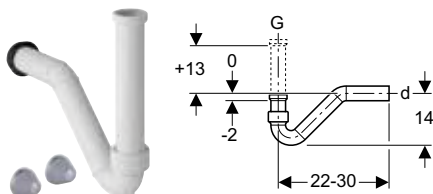

Drain assemblies for bidets

P-traps

Geberit P-trap for bidet, horizontal outlet

click & scan

Application purposes

- For wall-hung bidets with threaded connectors

Characteristics

- Quality-monitored in accordance with EN 274-3
- Horizontal outlet

Technical data

Product material	PP

Scope of delivery

- Connection bend
- Straight connector with female thread
- Seal
- Fastening material

Art. no.	Colour / surface	d, $\emptyset$ [mm]	G ["]	h [cm]
151.016.11.1	white alpine	40	1 1/4	0-13