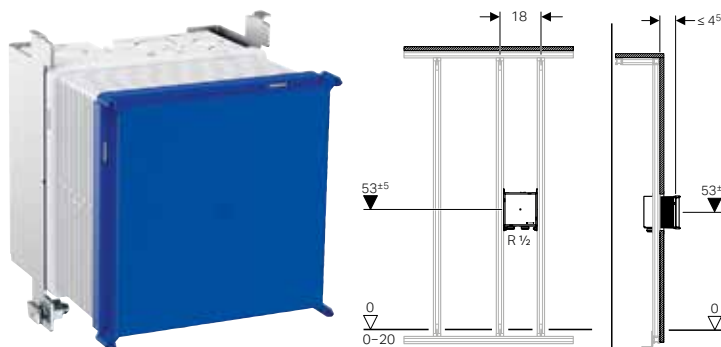

Geberit GIS crossbar for electronic deck-mounted tap with concealed function box

click & scan

Application purposes

- For Piave and Brenta washbasin taps, deck-mounted, with concealed function box

Scope of delivery

- Protection box with cover, for concealed housing

Characteristics

- Water supply connection compatible with MasterFix and MeplaFix
- Water supply connection on the bottom of concealed housing
- Concealed housing for Geberit washbasin tap, deck-mounted, for concealed function box, premounted
- Shut-off unit integrated in the concealed housing

Art. no.	B [cm]	H [cm]	T [cm]
461.145.00.1	14.7	18	7

Can be combined with

- Geberit Piave washbasin tap, deck-mounted, mains operation, for concealed function box → p. 321
- Geberit Brenta washbasin tap, deck-mounted, mains operation, for concealed function box → p. 323
- Geberit Piave washbasin tap, deck-mounted, battery operation, for concealed function box → p. 328
- Geberit Brenta washbasin tap, deck-mounted, battery operation, for concealed function box → p. 330
- Geberit Piave washbasin tap, deck-mounted, generator operation, for concealed function box → p. 335
- Geberit Brenta washbasin tap, deck-mounted, generator operation, for concealed function box → p. 337

Accessories

- Geberit cover plate for concealed function box → p. 353
- Geberit cover plate, surface-even, for concealed function box → p. 353