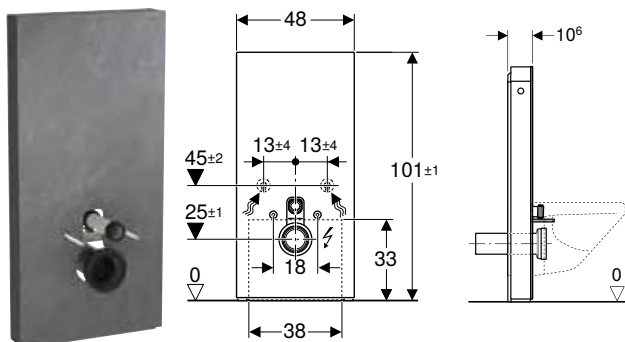

Geberit Monolith Plus sanitary module for wall-hung WC, 101 cm, front cladding made of stoneware

click & scan

Application purposes

- For renovations, conversions and new buildings
- For wall inlets with inlet height > 23 cm
- For replacing low-level exposed cisterns
- For replacing wall-hung WCs with close-coupled exposed cistern
- For Geberit AquaClean WC complete solutions
- For connecting Geberit AquaClean WC enhancement solutions, with accessories
- For mounting on finished floors
- For installation in front of drywalls or solid walls
- For compensating the offset between WC connections and wall drains using a stepped straight connector for wall-hung WCs

Technical data

Degree of protection	IPX4
Nominal voltage	100–240 V AC
Mains frequency	50–60 Hz
Operating voltage	12 V DC
Power consumption in standby mode max.	0.5 W
Flow pressure	0.1–10 bar
Flush volume, factory setting	6 l / 3 l
Flush volume large, adjustment range	4–6 l
Small flush volume	3 l
Light colour	2200–4000 K

Characteristics

- Dual flush
- Soft-touch buttons for flush actuation
- Settings can only be changed with the Geberit Home App
- Odour extraction with ceramic honey comb filter can be activated
- Odour extraction unit with run-on function
- Adjustable interval flush
- With ComfortLight
- Lighting mood infinitely adjustable from orientation light to day-light
- Light colour continuously adjustable from warm white to cool white
- DALI-compatible control
- Operation with extra-low voltage, no mains voltage in cistern
- Water supply connection on the bottom
- Water supply connection on the left/right possible with accessories
- Compensation of dimensional tolerances possible
- Height-adjustable up to 7 cm
- Fastening height WC ceramic appliance 35 ± 1 cm
- Cistern, fully insulated against condensation
- Side cladding made of aluminium brushed
- Self-supporting

Scope of delivery

- Water supply connection set with 2 angle stop valves, 1/2"
- Flush bend extension 160 mm
- Sleeve made of EPDM, $\varnothing 44 / 55$ mm
- Straight connector made of PE-HD, $\varnothing 90$ mm
- Adapter socket made of PE-HD, $\varnothing 90 / 110$ mm
- 2 threaded rods M12
- Female socket for mains connection
- Power supply unit
- Support frame
- Fastening material
- Base cover
- Fastening material for drywall

Art. no.	Colour / surface	B	H	T	Protection class	Power consumption [W]
		[cm]	[cm]	[cm]		
131.221.00.7	Front: slate look / stoneware Side cladding: black / brushed aluminium	48	101	10.6	I	15
131.221.JV.7	Front: concrete look / stoneware Side cladding: brushed aluminium	48	101	10.6	I	15

Accessories

- Geberit straight connector set for wall-hung WC, stepped by 3 cm → p. 890
- Geberit straight connector set for wall-hung WC, stepped by 7 cm → p. 891
- Lateral water supply connection set for Geberit Monolith sanitary module for WC → p. 890
- Geberit outlet mounting box → p. 868
- Interface module 12 V for Geberit AquaClean Mera/Sela → p. 859

- The colour and structure of natural products may vary