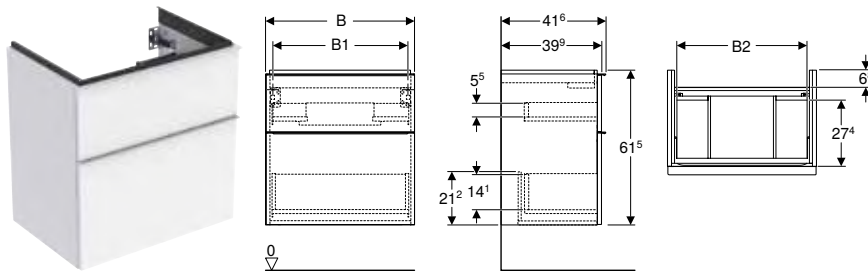

Geberit iCon cabinet for washbasin, with two drawers, small projection

click & scan

Technical data

Product material	High-compressed three-layer chipboard
Drawer load max.	30 kg

Scope of delivery

- Cabinet for washbasin
- Fastening material

Characteristics

- FSC™ C134279 certified
- Wall-hung
- With two drawers
- Opening with handle
- Exchangeable handle
- Drawer with soft closing
- Drawer without trap cutout
- Small projection
- Moisture-resistant
- Delivered preassembled

Art. no.	Colour / surface	B [cm]	B1 [cm]	B2 [cm]	H [cm]	T [cm]
Washbasin width: 60 cm						
502.307.01.1	Body, Front: white / high-gloss coated Handle: white / matt powder-coated	59.2	53.8	51.7	61.5	41.6
502.307.01.2	Body, Front: white / high-gloss coated Handle: chrome / glossy	59.2	53.8	51.7	61.5	41.6
502.307.01.3 *	Body, Front: white / matt coated Handle: white / matt powder-coated	59.2	53.8	51.7	61.5	41.6
502.307.JH.1	Body, Front: oak / wood-textured melamine Handle: lava / matt powder-coated	59.2	53.8	51.7	61.5	41.6
502.307.JK.1	Body, Front: lava / matt coated Handle: lava / matt powder-coated	59.2	53.8	51.7	61.5	41.6
502.307.JL.1 *	Body, Front: sand grey / high-gloss coated Handle: sand grey / matt powder-coated	59.2	53.8	51.7	61.5	41.6
502.307.JR.1 *	Body, Front: hickory / wood-textured melamine Handle: lava / matt powder-coated	59.2	53.8	51.7	61.5	41.6
Washbasin width: 75 cm						
502.308.01.1	Body, Front: white / high-gloss coated Handle: white / matt powder-coated	74	68.6	66.5	61.5	41.6
502.308.01.2	Body, Front: white / high-gloss coated Handle: chrome / glossy	74	68.6	66.5	61.5	41.6
502.308.01.3 *	Body, Front: white / matt coated Handle: white / matt powder-coated	74	68.6	66.5	61.5	41.6
502.308.JH.1	Body, Front: oak / wood-textured melamine Handle: lava / matt powder-coated	74	68.6	66.5	61.5	41.6
502.308.JK.1	Body, Front: lava / matt coated Handle: lava / matt powder-coated	74	68.6	66.5	61.5	41.6
502.308.JL.1 *	Body, Front: sand grey / high-gloss coated Handle: sand grey / matt powder-coated	74	68.6	66.5	61.5	41.6
502.308.JR.1 *	Body, Front: hickory / wood-textured melamine Handle: lava / matt powder-coated	74	68.6	66.5	61.5	41.6

* Order-based production

Can be combined with

- Geberit iCon Light washbasin, small projection → p. 600

Accessories

- Accessory overview – Geberit iCon bathroom furniture → p. 607

- A Geberit washbasin connector, space-saving model is required for the installation of the base cabinet. See assortment overview washbasin series or online catalogue, washbasin accessories