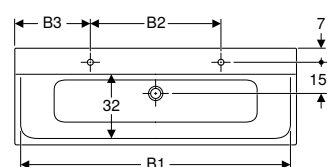

Washbasins made of solid surface material

Geberit Xeno² vanity basin

click & scan

Application purposes

- For mounting on washbasin cabinets

Technical data

Product material	Varicor

Characteristics

- Two washbasin areas
- Slim rim
- Antibacterial
- Shockproof
- Scratchproof
- Easy cleaning
- Seamless surface repair

Art. no.	Colour / surface	Tap hole	Overflow	B1 [cm]	B2 [cm]	B3 [cm]	Cabinet width [cm]	H [cm]	T [cm]
B / width: 140 cm									
500.277.00.1	white / matt	left and right	without	135	65	37.5	139.5	15	48
500.276.00.1	white / matt	without	without	135			139.5	15	48
B / width: 160 cm									
500.279.00.1	white / matt	left and right	without	155	70	45	159.5	15	48
500.278.00.1	white / matt	without	without	155			159.5	15	48

Can be combined with

- Geberit Xeno² cabinet for washbasin made of solid surface material, with two drawers → p. 539

Accessories

- Accessory overview – Geberit Xeno² washbasins → p. 525