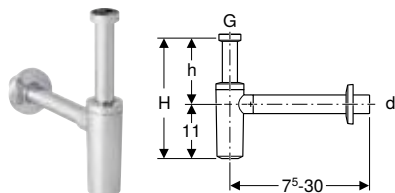

Geberit dip tube trap for washbasin, horizontal outlet

click & scan

Application purposes

- For washbasins

Technical data

Depth of water seal (mm)	75 mm
Product material	ABS

Characteristics

- Quality-monitored in accordance with EN 274-3
- Corrosion-resistant
- Horizontal outlet

Scope of delivery

- Wall collar

Art. no.	Colour / surface	d, ø [mm]	G ["]	H [cm]	h [cm]
151.034.14.1	black matt	32	1 1/4	17-33	6-22
151.034.21.1	chrome / glossy	32	1 1/4	17-33	6-22
151.035.14.1	black matt	40	1 1/4	17-33	6-22
151.035.21.1	chrome / glossy	40	1 1/4	17-33	6-22

Accessories

- Geberit extension for dip tube trap → p. 372