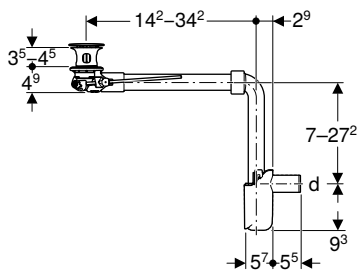

Geberit washbasin drain, space-saving model, slim design, with external waste plug and lever actuation

click & scan

Application purposes

- For washbasins with overflow
- For washbasins with material thickness 40–45 mm near the waste outlet
- For space-saving installation on washbasins with cabinet without trap cutout
- For space-saving installation on washbasins

Technical data

Depth of water seal (mm)	50 mm

Characteristics

- Quality-monitored in accordance with EN 274-3
- Hygienic with optimum flow behaviour
- Waste outlet can be closed
- Actuation using rod
- Length can be adapted on washbasin
- With integrated hair trap
- Horizontal outlet

Scope of delivery

- Waste outlet
- Connection bend 90° made of PP
- External waste plug
- Actuator lever
- Sleeve made of EPDM
- Dip tube trap
- Washbasin connector

Art. no.	Colour / surface	d, ø [mm]	AB [mm]	L [cm]	h [cm]
152.072.21.1	chrome / glossy	32	40–45	11.2	7–27.2
152.074.21.1	chrome / glossy	40	40–45	11.2	7–27.2