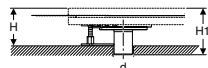

Geberit Duofix shower drain with five feet, integrated for CleanFloor30 shower surface, cross-floor installation

click & scan

Application purposes

- For drainage of Geberit CleanFloor30 shower surfaces, integrated
- For floor constructions up to finished floor level 8–13 cm
- For fastening to Geberit Duofix installation frames for shower surfaces
- For use as floor drain with horizontal outlet

Characteristics

- Quality-monitored in accordance with EN 274-3
- Removable trap cup
- Threaded rods can be shortened

Scope of delivery

- Shower drain $\varnothing$ 90 mm
- Straight connector made of PE-HD
- Feet for installation frame
- 12 rubber supports
- Holder for shower drain
- Assembly clamp
- Fastening screw

Art. no.	DN	d, $\varnothing$ [mm]	H [cm]	H1 [cm]
551.559.00.1	50	50	8–13	13.2

Available as of April 2026

To order additionally

- Geberit CleanFloor30 integrated shower surface, with sealing fleece
- Geberit Duofix installation frame for shower surfaces

- Replacement for art. no. 154.030.00.1