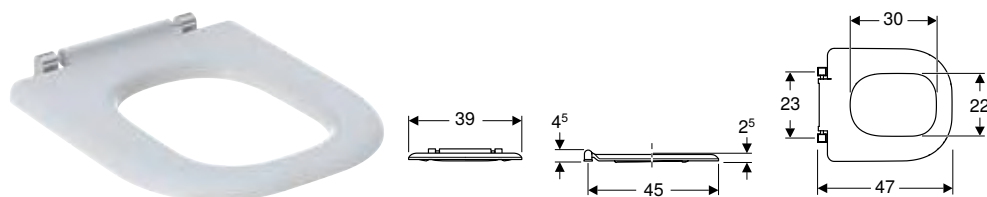

Geberit Selnova Comfort WC seat ring, square design, barrier-free, fastening from below

click & scan

Technical data

Product material	Duroplast
Fastening distance	23 cm

Characteristics

- Barrier-free
- Antibacterial
- With hinge bar made of stainless steel
- Oblique buffers extend into the ceramic chamfer of the WC ceramic appliance and prevent the WC seat sliding sideways
- Square design