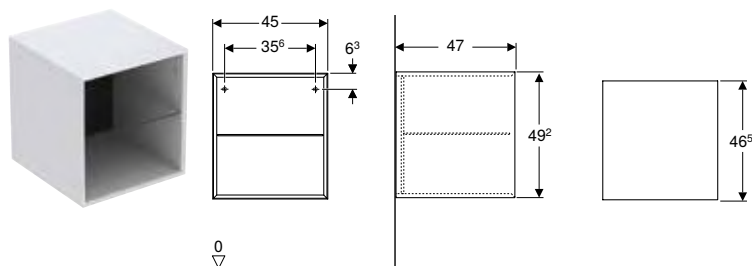

Art. no.	Colour / surface	H [cm]	T [cm]
B / width: 45 cm			
505.077.00.1	white / high-gloss coated	49.2	47
505.077.00.2 *	white / matt coated	49.2	47
505.077.00.3	lava / matt coated	49.2	47
505.077.00.4 *	sand grey / high-gloss coated	49.2	47
505.077.00.5	oak / wood-textured melamine	49.2	47
505.077.00.6 *	hickory / wood-textured melamine	49.2	47
505.077.00.7 *	greige / matt coated	49.2	47
505.077.00.8 *	black matt	49.2	47

* Order-based production

Can be combined with

- Geberit ONE cover for low cabinet and side element, stoneware → p. 505
- Geberit ONE cover for low cabinet and side element, glass → p. 505
- Geberit ONE cabinet for washbasin, with one drawer → p. 480
- Geberit ONE cabinet for lay-on washbasin, with two drawers → p. 484
- Geberit ONE cabinet for washbasin, with two drawers → p. 482
- Geberit ONE cabinet for lay-on washbasin, with four drawers → p. 485

Accessories

- Accessory overview – Geberit ONE bathroom furniture → p. 477

Geberit ONE side element

Technical data

Product material	High-compressed three-layer chipboard

Scope of delivery

- Fastening material

Characteristics

- FSC™ C134279 certified
- Wall-hung
- With glass shelf
- Moisture-resistant
- Delivered preassembled

Art. no.	Colour / surface	H [cm]	T [cm]
B / width: 45 cm			
505.079.00.1	white / high-gloss coated	49.2	47
505.079.00.2 *	white / matt coated	49.2	47
505.079.00.3	lava / matt coated	49.2	47
505.079.00.4 *	sand grey / high-gloss coated	49.2	47
505.079.00.5	oak / wood-textured melamine	49.2	47
505.079.00.6 *	hickory / wood-textured melamine	49.2	47
505.079.00.7 *	greige / matt coated	49.2	47
505.079.00.8 *	black matt	49.2	47

* Order-based production

Can be combined with

- Geberit ONE cabinet for washbasin, with one drawer → p. 480
- Geberit ONE cabinet for lay-on washbasin, with two drawers → p. 484
- Geberit ONE cabinet for washbasin, with two drawers → p. 482
- Geberit ONE cabinet for lay-on washbasin, with four drawers → p. 485
- Geberit ONE cover for low cabinet and side element, stoneware → p. 505
- Geberit ONE cover for low cabinet and side element, glass → p. 505

Accessories

- Accessory overview – Geberit ONE bathroom furniture → p. 477