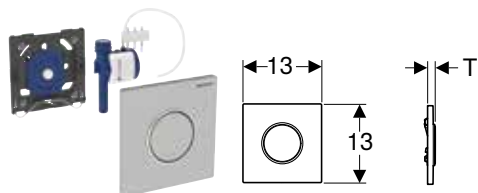

Geberit urinal flush control with pneumatic flush actuation, Type 10 actuator plate, round

click & scan

Application purposes

- For manual flush actuation of urinals

Technical data

Flow pressure	1–8 bar
Water test pressure max.	16 bar
Test pressure air / inert gas max.	3 bar
Actuation force (N) max.	12 N
Flow rate at 100 kPa / 1 bar without flow limiter	0.3 l/s
Flow rate at 100 kPa / 1 bar with flow limiter	0.18 l/s
Flush time, adjustment range	4 s / 8 s / 12 s

Characteristics

- Actuator plate with securing bar
- Flush time setting with air nozzles (pneumatic)
- Low flush actuation force
- Short stroke movement
- Flush volume can be reduced to 0.5 l per flush with regulating screw of installation set
- Tap group II in accordance with DIN 4109
- Components in contact with drinking water lead-free

Scope of delivery

- Type 10 actuator plate
- Pneumatic flush actuation, premounted on mounting frame
- Pneumatic valve
- Fastening material

Art. no.	Colour / surface	Product material	B	H	T
			[cm]	[cm]	[cm]
116.015.16.1	Plate, Button: black matt / easy-to-clean coated Design ring/-s: black / glossy	Stainless steel	13	13	1.1
116.015.DW.1	Plate, Button: black / glossy Design ring/-s: black / matt	Stainless steel	13	13	1.1
116.015.JQ.1	Plate, Button: chrome / matt, easy-to-clean coated Design ring/-s: chrome / glossy	Plastic	13	13	1.3
116.015.KH.1	Plate, Button: chrome / glossy Design ring/-s: chrome / matt	Plastic	13	13	1.3
116.015.KJ.1	Plate, Button: white alpine / glossy Design ring/-s: chrome / glossy	Plastic	13	13	1.3
116.015.KK.1	Plate, Button: white alpine / glossy Design ring/-s: gold-coloured / glossy	Plastic	13	13	1.3
116.015.KM.1	Plate, Button: black / glossy Design ring/-s: chrome / glossy	Plastic	13	13	1.3
116.015.SN.1	Plate, Button: brushed, easy-to-clean coated Design ring: polished	Stainless steel	13	13	1.1

Can be combined with

- Geberit installation set with flush pipe, for urinal flush control, universal → p. 286
- Geberit installation set with nipple made of brass, for urinal flush control, universal → p. 287
- Geberit Duofix element for urinal, 112–130 cm, universal → p. 72
- Geberit Duofix element for urinal, 112–130 cm, universal, for spray head → p. 73
- Geberit GIS element for urinal, 114 cm, universal → p. 119
- Geberit GIS element for urinal, 114 cm, universal, for spray head → p. 120
- Geberit Kombifix element for urinal, 109–127 cm, universal → p. 23
- Geberit Kombifix element for urinal, 109–127 cm, universal, for spray head → p. 24