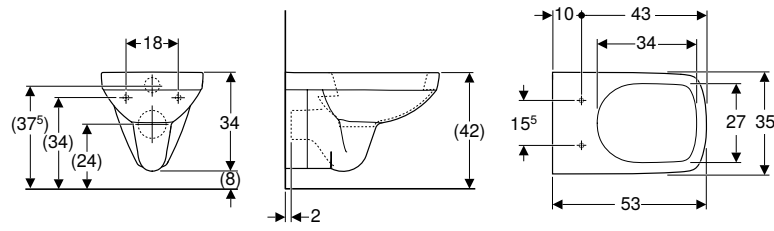

Geberit Selnova Square wall-hung WC, square, washdown

Application purposes

- For concealed cisterns
- For pressure flushing valves

Technical data

Product material	Vitreous china

Characteristics

- Wall-hung
- Washdown WC
- With flush rim
- Type 1, full flush volume 6 / 4 l, in accordance with EN 997
- Type 2 in accordance with EN 997
- 4 l flush

Scope of delivery

- WC ceramic appliance

Art. no.	Colour / surface	B [cm]	H [cm]	T [cm]
500.270.01.1	white	35	34	53

To order additionally

- WC seat

Can be combined with

- Geberit Selnova Square WC seat, fastening from below → p. 707
- Geberit Selnova Square WC seat, slim design, fastening from above → p. 708