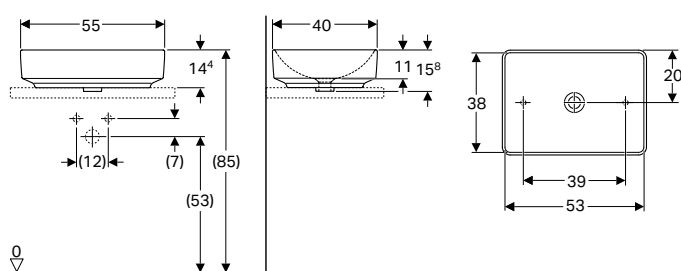

Geberit VariForm lay-on washbasin, rectangular

click & scan

Application purposes

- For mounting on washtops

Technical data

Product material	Fine fireclay

Characteristics

- Rectangular
- Easy to mount thanks to provided cutout template
- Can be installed with a washbasin cabinet

Scope of delivery

- Fastening material
- Template

Art. no.	Colour / surface	Tap hole	Overflow	H [cm]	T [cm]
B / width: 55 cm					
500.779.01.2	white	without	without	15.8	40

Accessories

- Geberit waste outlet with free outlet and valve cover
- Geberit waste outlet with free outlet, screen