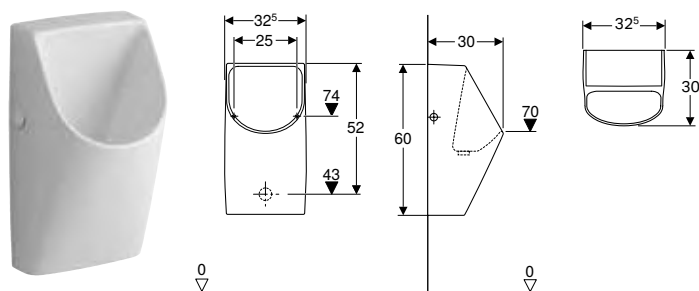

Waterless

Geberit Smyle urinal, waterless, outlet to the rear

click & scan

Application purposes

- For operating without water

Technical data

Product material	Vitreous china

Characteristics

- Wall-hung
- Hidden drain
- Hidden fastening
- Easy fastening with Geberit fastening material Kerafix, for urinal
- Rimless

Scope of delivery

- Drain assembly
- Fastening material

Art. no.	Colour / surface	B [cm]	H [cm]	T [cm]	Outlet
500.255.01.1	white	32.5	60	30	to the rear