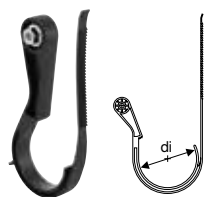

For drainage systems

Geberit GIS pipe bracket for discharge pipe

click & scan

Application purposes

- For fastening discharge pipes made of plastic to the Geberit GIS support system

Art. no.	DN	di, $\varnothing$ [mm]
363.050.00.1	50 / 56	50-56
364.052.00.1	60	63
365.050.00.1	70	75
366.050.00.1	90	90
367.050.00.1	100	110

New