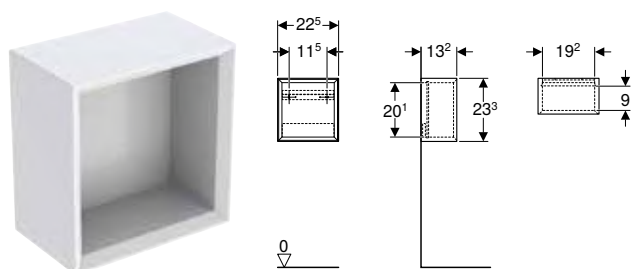

Geberit wall box, square

click & scan

Application purposes

- For Geberit ONE, Acanto and iCon series

Technical data

Product material	High-compressed three-layer chipboard

Characteristics

- FSC™ C134279 certified
- Wall-hung
- Hidden fastening
- Moisture-resistant
- Delivered preassembled

Scope of delivery

- High-level cabinet
- Fastening material

Art. no.	Colour / surface	H [cm]	T [cm]
B / width: 22.5 cm			
502.321.01.1	white / high-gloss coated	23.3	13.2
502.321.01.3 *	white / matt coated	23.3	13.2
502.321.JH.1	oak / wood-textured melamine	23.3	13.2
502.321.JK.1	lava / matt coated	23.3	13.2
502.321.JL.1 *	sand grey / high-gloss coated	23.3	13.2
502.321.JR.1 *	hickory / wood-textured melamine	23.3	13.2

* Order-based production