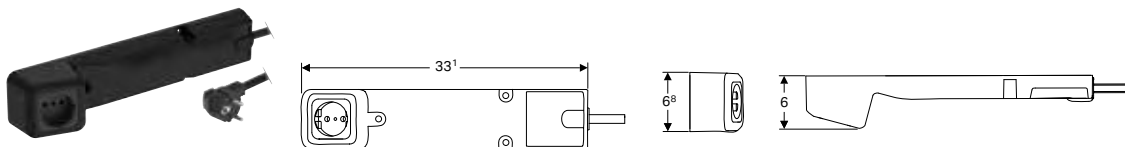

Accessories

- Accessory overview – Geberit VariForm bathroom furniture
- Accessory overview – Geberit ONE bathroom furniture → p. 477

Geberit power socket element with mains plug

click & scan

Application purposes