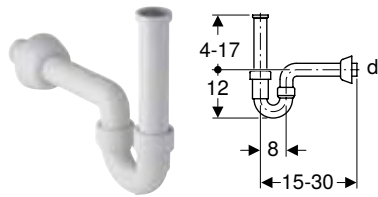

Drain assemblies for washbasins

P-traps

Geberit P-trap for washbasin, horizontal outlet

click & scan

Application purposes

- For washbasins
- For bidets

Technical data

Depth of water seal (mm)	70 mm
Product material	PP

Characteristics

- Quality-monitored in accordance with EN 274-3
- Horizontal outlet

Scope of delivery

- Straight connector with female thread
- Connection bend
- Wall collar

Art. no.	Colour / surface	d, ø [mm]	G ["]	h [cm]
151.100.11.1	white alpine	40	1 1/4	4-17