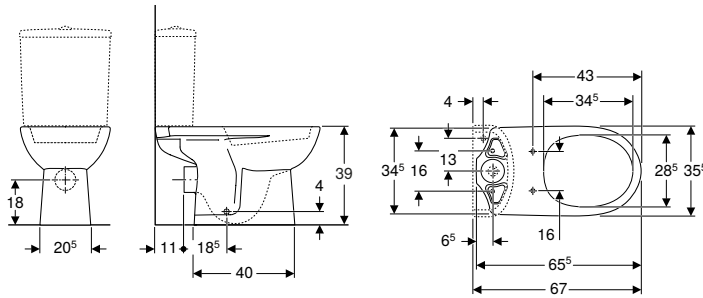

Geberit Selnova floor-standing WC for close-coupled exposed cistern, washdown, horizontal outlet

click & scan

Application purposes

- For close-coupled exposed cistern

Technical data

Product material	Vitreous china

Characteristics

- Floor-standing
- Washdown WC
- With flush rim
- Type 1, full flush volume 6 l, in accordance with EN 997
- Type 2 in accordance with EN 997
- Horizontal outlet

Scope of delivery

- WC ceramic appliance

Art. no.	Colour / surface	B [cm]	H [cm]	T [cm]
500.282.01.1	white	35.5	39	65.5

To order additionally

- Cistern
- WC seat
- Fastening material

Can be combined with

- Geberit Selnova Square exposed cistern, close-coupled, dual flush, bottom water supply connection → p. 709
- Geberit Selnova Square exposed cistern, close-coupled, dual flush, lateral water supply connection → p. 708
- Geberit Selnova exposed cistern, close-coupled, dual flush, bottom water supply connection → p. 737
- Geberit Selnova exposed cistern, close-coupled, dual flush, lateral water supply connection → p. 737
- Geberit Selnova WC seat with hinges made of plastic, fastening from below → p. 735
- Geberit Selnova WC seat, fastening from below → p. 736
- Geberit Selnova WC seat, fastening from above → p. 736

Accessories

- Accessory overview – Geberit Selnova WC ceramic appliance in combination with connection pipes → p. 719