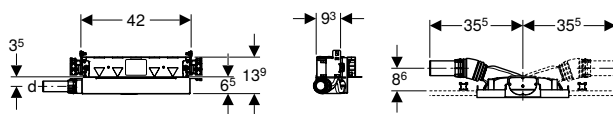

✓ Compatible

Geberit GIS element for shower, with CleanWall wall drain, for screed height at inlet 65–90 mm

click & scan

Application purposes

- For installation in Geberit GIS support systems for prewalls, partition walls or freestanding walls
- For drainage of floor-even showers
- For composite seals
- For screed height ≥ 65 mm at inlet

Technical data

Depth of water seal (mm)	30 mm

Characteristics

- Infinitely variable height adjustment in Geberit GIS structure
- Adjustable inlet height of trap
- Panelling thickness 10–40 mm
- Suitable for tile structures on floor 2–26 mm
- Suitable for tile structures on wall 2–35 mm
- Adjustable sealing level for tension-free sealing connection
- Lateral drainage connection
- Premounted sealing fleece
- Sealing fleece, 10 cm circumferential, for connecting sealing systems

Scope of delivery

- Straight connector made of PE-HD, $\varnothing$ 40 mm
- Protection box cover with integrated outlet sheet
- Fastening material