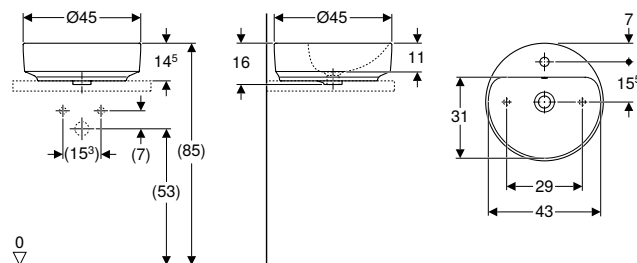

Geberit VariForm lay-on washbasin, round, with tap hole bench

click & scan

Application purposes

- For mounting on washtops

Technical data

Product material	Fine fireclay

Characteristics

- Round
- Easy to mount thanks to provided cutout template
- Can be installed with a washbasin cabinet

Scope of delivery

- Fastening material
- Template

Art. no.	Colour / surface	Tap hole	Overflow	B [cm]	H [cm]	T [cm]
D / outer diameter: 45 cm						
500.769.01.2	white	centred	visible, symmetrical	45	16	45
500.770.01.2*	white	centred	without	45	16	45

* Order-based production

Accessories

- Geberit waste outlet with free outlet and valve cover
- Geberit waste outlet with free outlet, screen