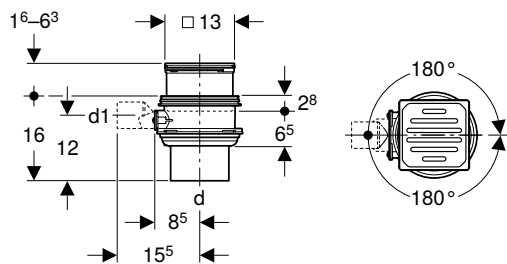

Geberit Varino floor drain, vertical, d110

click & scan

Application purposes

- For connecting sanitary appliances
- For use inside buildings
- For use as floor drain with vertical outlet

Characteristics

- Quality-monitored in accordance with EN 1253-3
- Inlet rotatable by 360°
- Inlet closed
- Inlet for connecting one sanitary appliance
- Height-adjustable with extension piece
- Trap insert can be removed without tools
- Shockproof
- Resistant to chemicals
- Load-bearing capacity, class K 3 (3 kN)