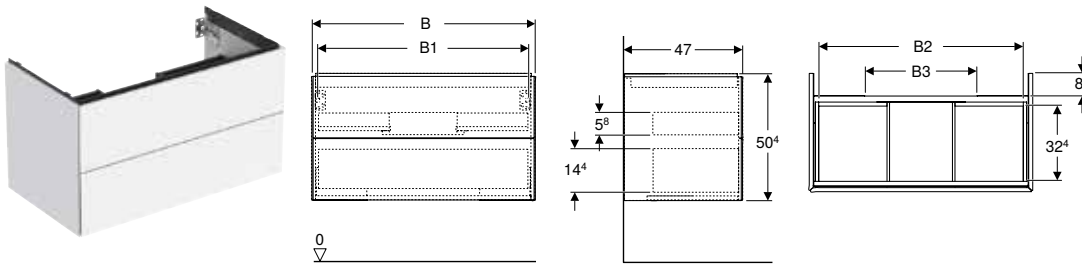

Mix & Match

Geberit ONE cabinet for washbasin, with two drawers

Technical data

Product material	High-compressed three-layer chipboard
Drawer load max.	30 kg

Scope of delivery

- Cabinet for washbasin
- Fastening material

Characteristics

- FSC™ C134279 certified
- Wall-hung
- Fully usable storage space in upper drawer
- With two drawers
- Opening with push-to-open mechanism
- Drawer with soft closing
- Moisture-resistant
- Delivered preassembled

Art. no.	Colour / surface	Mix & Match	B [cm]	B1 [cm]	B2 [cm]	B3 [cm]	H [cm]	T [cm]
Washbasin width: 60 cm								
505.261.00.1	white / high-gloss coated	Yes	59.2	53.8	51.7	15.2	50.4	47
505.261.00.2 *	white / matt coated	Yes	59.2	53.8	51.7	15.2	50.4	47
505.261.00.3	lava / matt coated	Yes	59.2	53.8	51.7	15.2	50.4	47
505.261.00.4 *	sand grey / high-gloss coated	Yes	59.2	53.8	51.7	15.2	50.4	47
505.261.00.5	oak / wood-textured melamine	Yes	59.2	53.8	51.7	15.2	50.4	47
505.261.00.6 *	hickory / wood-textured melamine	Yes	59.2	53.8	51.7	15.2	50.4	47
505.261.00.7 *	greige / matt coated	Yes	59.2	53.8	51.7	15.2	50.4	47
505.261.00.8 *	black / matt coated	Yes	59.2	53.8	51.7	15.2	50.4	47
Washbasin width: 75 cm								
505.262.00.1	white / high-gloss coated	Yes	74	68.6	66.5	30	50.4	47
505.262.00.2 *	white / matt coated	Yes	74	68.6	66.5	30	50.4	47
505.262.00.3	lava / matt coated	Yes	74	68.6	66.5	30	50.4	47
505.262.00.4 *	sand grey / high-gloss coated	Yes	74	68.6	66.5	30	50.4	47
505.262.00.5	oak / wood-textured melamine	Yes	74	68.6	66.5	30	50.4	47
505.262.00.6 *	hickory / wood-textured melamine	Yes	74	68.6	66.5	30	50.4	47
505.262.00.7 *	greige / matt coated	Yes	74	68.6	66.5	30	50.4	47
505.262.00.8 *	black / matt coated	Yes	74	68.6	66.5	30	50.4	47
Washbasin width: 90 cm								
505.263.00.1	white / high-gloss coated	Yes	88.8	83.4	81.3	44.8	50.4	47
505.263.00.2 *	white / matt coated	Yes	88.8	83.4	81.3	44.8	50.4	47
505.263.00.3	lava / matt coated	Yes	88.8	83.4	81.3	44.8	50.4	47
505.263.00.4 *	sand grey / high-gloss coated	Yes	88.8	83.4	81.3	44.8	50.4	47
505.263.00.5	oak / wood-textured melamine	Yes	88.8	83.4	81.3	44.8	50.4	47
505.263.00.6 *	hickory / wood-textured melamine	Yes	88.8	83.4	81.3	44.8	50.4	47
505.263.00.7 *	greige / matt coated	Yes	88.8	83.4	81.3	44.8	50.4	47
505.263.00.8 *	black / matt coated	Yes	88.8	83.4	81.3	44.8	50.4	47
Washbasin width: 105 cm								
505.264.00.1	white / high-gloss coated	No	103.6	98.2	96.1	59.6	50.4	47
505.264.00.2 *	white / matt coated	No	103.6	98.2	96.1	59.6	50.4	47
505.264.00.3	lava / matt coated	No	103.6	98.2	96.1	59.6	50.4	47
505.264.00.4 *	sand grey / high-gloss coated	No	103.6	98.2	96.1	59.6	50.4	47
505.264.00.5	oak / wood-textured melamine	No	103.6	98.2	96.1	59.6	50.4	47
505.264.00.6 *	hickory / wood-textured melamine	No	103.6	98.2	96.1	59.6	50.4	47
505.264.00.7 *	greige / matt coated	No	103.6	98.2	96.1	59.6	50.4	47
505.264.00.8 *	black / matt coated	No	103.6	98.2	96.1	59.6	50.4	47

* Order-based production