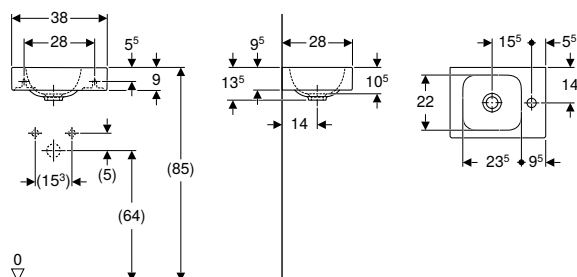

Handrinse basins

Geberit iCon handrinse basin

Technical data

Product material	Fine fireclay

Characteristics

- Can be installed with a washbasin cabinet
- Asymmetrical

Art. no.	Colour / surface	Tap hole	Overflow	H [cm]	T [cm]
B / width: 38 cm					
124736000	white	right	without	13.5	28
124836000	white	left	without	13.5	28

Can be combined with

- Geberit iCon cabinet for handrinse basin, with one door → p. 612

Accessories

- Geberit waste outlet with free outlet and valve cover
- Geberit waste outlet with free outlet, screen
- Geberit dip tube trap for washbasin, horizontal outlet
- Geberit dip tube trap for washbasin, space-saving model, horizontal outlet
- Geberit fastening material for handrinse basin → p. 1005