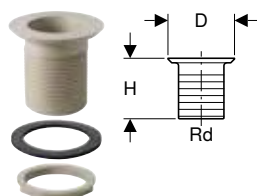

Geberit waste outlet with round thread

click & scan

Application purposes

- For washbasins made of stoneware

Technical data

Product material	Plastic

Characteristics

- Flat rim

Scope of delivery

- Counternut Rg 60 x 1/8"
- Flange gasket made of EPDM

Art. no.	Colour / surface	Rd	D [cm]	H [cm]
352.329.08.1	pebble grey	60x1/8	8.8	8

Accessories

- Geberit waste plug without chain → p. 384
- Geberit valve screen → p. 384