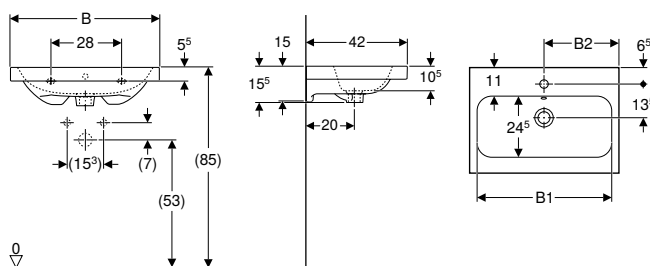

Geberit iCon Light washbasin, small projection

click & scan

Technical data

Product material	Fine fireclay

Characteristics

- Can be installed with a washbasin cabinet
- Small projection

Art. no.	Colour / surface	Tap hole	Overflow	B1 [cm]	B2 [cm]	Cabinet width [cm]	H [cm]	T [cm]
B / width: 60 cm								
501.841.00.1	white	centred	visible, symmetrical	54	30	60	15.5	42
501.841.00.3 *	white	without	visible, symmetrical	54	30	60	15.5	42
501.841.00.5 *	white	centred	without	54	30	60	15.5	42
501.841.00.7 *	white	without	without	54	30	60	15.5	42
B / width: 75 cm								
501.842.00.1	white	centred	visible, symmetrical	69	37.5	75	15.5	42
501.842.00.3 *	white	without	visible, symmetrical	69	37.5	75	15.5	42
501.842.00.5 *	white	centred	without	69	37.5	75	15.5	42
501.842.00.7 *	white	without	without	69	37.5	75	15.5	42

* Order-based production

Can be combined with

- Geberit iCon cabinet for washbasin, with two drawers, small projection → p. 618

Accessories

- Geberit dip tube trap for washbasin, horizontal outlet
- Geberit washbasin drain, space-saving model, slim design, with external waste plug with push actuation
- Geberit washbasin drain, space-saving model, slim design, with external waste plug and lever actuation
- Geberit washbasin drain, space-saving model, slim design, with free outlet and valve cover
- Geberit fastening material for washbasin → p. 1005

- A Geberit washbasin connector, space-saving model is required for the installation of the washbasin with base cabinet. See 'Assortment overview – Geberit iCon washbasin connectors space-saving model' or online catalogue, washbasin accessories