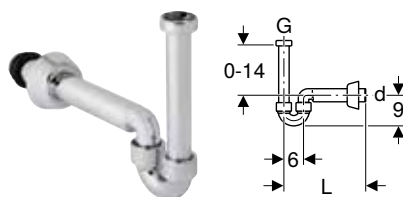

Geberit P-trap for washbasin, with sleeve, horizontal outlet

click & scan

Application purposes

- For washbasins
- For connecting to bidets

Characteristics

- Quality-monitored in accordance with EN 274-3
- Chrome-plated
- Horizontal outlet