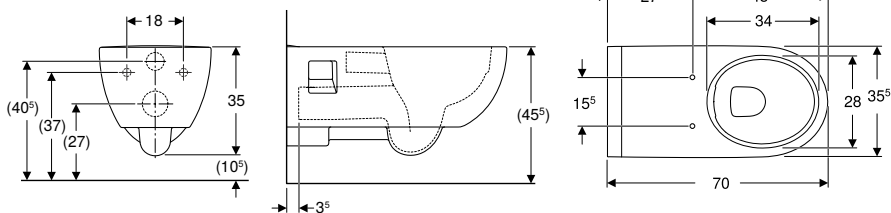

Wall-hung WCs

Geberit Selnova Comfort wall-hung WC, Premium, washdown, large projection, semi-shrouded, barrier-free, Rimfree

Application purposes

- For concealed cisterns
- For pressure flushing valves

Technical data

Product material	Vitreous china

Scope of delivery

- WC ceramic appliance
- Extended flush pipe

Characteristics

- Wall-hung
- Washdown WC
- Rimless WC ceramic appliance featuring Rimfree flush technology
- Barrier-free
- Type 1, full flush volume 6 / 5 / 4 l, in accordance with EN 997
- Type 2 in accordance with EN 997
- 4 l flush
- Semi-shrouded
- Large projection

Art. no.	Colour / surface	B [cm]	H [cm]	T [cm]
500.693.01.2	white	35.5	35	70

To order additionally

- WC seat

Can be combined with

- Geberit Selnova Comfort WC seat, barrier-free, antibacterial, fastening from above → p. 757
- Geberit Selnova Comfort WC seat ring, barrier-free, antibacterial, fastening from above → p. 759