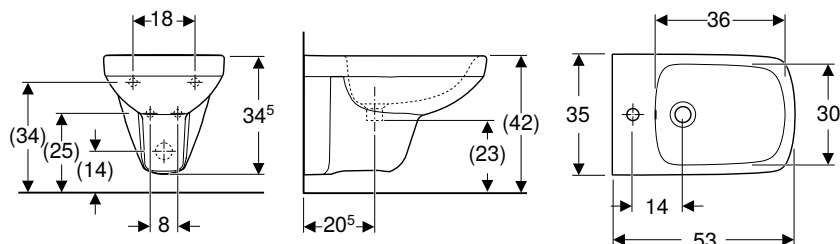

Bidets

Wall-hung bidets

Geberit Selnova Square wall-hung bidet

click & scan

Technical data

Product material	Vitreous china
------------------	----------------

Characteristics

- Wall-hung