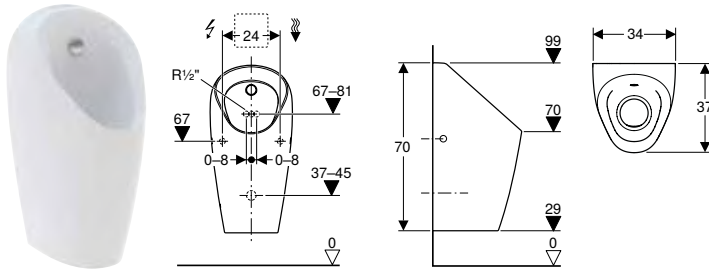

Urinals

Urinals, flush operation, rimless
For exposed or concealed urinal flush control

Geberit Selva urinal for concealed flush control

click & scan

Application purposes

- For operating with automatic, water-saving flush
- For connecting to concealed urinal flush controls
- For Geberit installation elements for urinals for spray head
- For installation sets for urinal flush control, for Preda and Selva urinals

Technical data

Flush volume small, adjustment range	0.5 l
Product material	Vitreous china

Characteristics

- Wall-hung
- Rimless
- Spray head can be replaced from front, without removing ceramic appliance
- Trap can be replaced from top, without removing ceramic appliance
- Trap adapter can be height-adjusted without tools
- Drainage system can be cleaned without removing ceramic appliance
- Flushing out of urinal ceramic with 0.5 l per flush guaranteed, while compliant with EN13407
- Waterless operation possible

Scope of delivery

- Fastening material
- Urinal trap with suction function
- Drain strainer
- Drain assembly
- Check valve
- Elbow tap connector 90° R 1/2"

Art. no.	Colour / surface	B [cm]	H [cm]	T [cm]	Outlet
116.080.00.1	white	34	70	37	to the rear

Can be combined with

- Geberit Duofix element for urinal, 112–130 cm, universal, for spray head
- Geberit installation set for urinal flush controls with 1/2" connection
- Geberit GIS element for urinal, 114 cm, universal, for spray head
- Geberit Kombifix element for urinal, 109–127 cm, universal, for spray head

Accessories

- Geberit cover plate made of stainless steel, for urinal flush control
- Geberit hybrid trap adapter for Preda, Selva and Tamina urinals → p. 940
- Geberit hybrid trap for urinals → p. 939
- Geberit wall fixing, complete, for drywall construction → p. 943