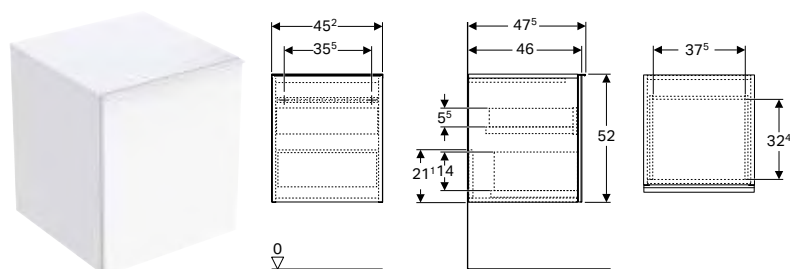

Geberit Acanto low cabinet with one drawer and one internal drawer

Technical data

Product material	High-compressed three-layer chipboard
Drawer load max.	20 kg

Scope of delivery

- Side cabinet
- Fastening material

Characteristics

- FSC™ C134279 certified
- Wall-hung
- With one drawer
- With one internal drawer
- Opening with handle
- Exchangeable handle
- Drawer with soft closing
- Moisture-resistant
- Delivered preassembled

Art. no.	Colour / surface	H [cm]	T [cm]
B / width: 45.2 cm			
503.010.01.1	Body, Front: white / high-gloss coated Handle: white / matt coated	52	47.5
503.010.01.2	Body: white / high-gloss coated Front: white / glossy glass Handle: white / matt powder-coated	52	47.5
503.010.01.3 *	Body, Front: white / matt coated Handle: lava / matt powder-coated	52	47.5
503.010.JH.1	Body, Front: oak / wood-textured melamine Handle: lava / matt powder-coated	52	47.5
503.010.JK.1	Body, Front: lava / matt coated Handle: lava / matt powder-coated	52	47.5
503.010.JK.2	Body: lava / matt coated Front: lava / glossy glass Handle: lava / matt powder-coated	52	47.5
503.010.JR.1 *	Body, Front: hickory / wood-textured melamine Handle: lava / matt powder-coated	52	47.5

* Order-based production

Can be combined with

- Geberit Acanto cabinet for double washbasin, with two drawers and two internal drawers → p. 565
- Geberit Acanto cabinet for washbasin, with one drawer and one internal drawer → p. 562

Accessories

- Geberit towel rail for bathroom furniture → p. 503
- Geberit set of narrow feet → p. 577
- Geberit handle → p. 576
- Geberit light strip for drawer, left and right, length 35 cm → p. 504
- Geberit power socket element with mains plug → p. 504