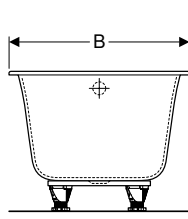

Bathtubs

Bathtubs made of sanitary acrylic
Rectangular bathtubs

Geberit Soana rectangular bathtub, slim rim, with feet

click & scan

Application purposes

- For private bathrooms and hotels
- For installation with bathtub feet or supports

Technical data

Product material	Sanitary acrylic

Characteristics

- Built-in bathtub
- Rectangular
- Slim rim
- Outlet at foot
- Drain hole $\varnothing 52$ mm
- Tap hole drilling according to EN 232 possible

Scope of delivery

- Bathtub
- Set of feet

Art. no.	Colour / surface	L [cm]	L1 [cm]	L2 [cm]	B [cm]	B1 [cm]	B2 [cm]	b [cm]	H [cm]	Total water capacity [l]	With overflow hole
554.001.01.1	P white / glossy	160	147.5	104.8	70	61	47.3	35	45	195	Yes
554.002.01.1	P white / glossy	170	157.5	114.8	70	61	47.3	35	45	213	Yes
554.014.01.1	P white / glossy	170	157.5	114.8	75	66	52.3	37.5	45	233	Yes
554.015.01.1	P white / glossy	180	167.5	125	80	71.5	57.2	37.5	45	272	Yes

P: Phase out

Accessories

- Geberit bathtub drain with push actuation PushControl, d52, length 26 cm, with ready-to-fit-set and connection bend
- Geberit bathtub drain with turn handle, d52, length 26 cm, with ready-to-fit-set
- Geberit bathtub drain with turn handle and inlet, d52, length 26 cm
- Geberit bathtub drain with turn handle and inlet, d52, length 32 cm, with connection bend, counterflow principle
- Geberit bathtub drain with turn handle and inlet, d52, length 26cm, with ready-to-fit-set
- Geberit insulation tape → p. 1001
- Geberit Acrylic polishing set → p. 1001