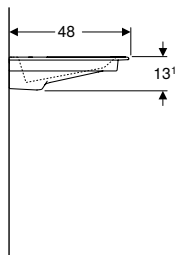

Mix & Match

Geberit ONE vanity basin, CleanDrain, left shelf surface

Application purposes

- For mounting on washbasin cabinets

Technical data

Product material	Fine fireclay

Characteristics

- Horizontal outlet
- Slim rim
- Hidden overflow function
- Actuation using tie rod
- With integrated hair trap
- Hygienic with optimum flow behaviour

Scope of delivery

- Vanity basin
- Drain cover with comb insert, magnetic fixing
- Geberit washbasin connector and trap, space-saving model

Art. no.	Colour / surface	Mix & Match	Tap hole	Overflow	B1 [cm]	B2 [cm]	B3 [cm]	Cabinet width [cm]	H [cm]	T [cm]	Shelf space
B / width: 90 cm											
505.009.00.1	Washbasin: white / KeraTect Cover: white / glossy	Yes	right	without	54.5	33	33	90	13.1	48	left
505.013.00.1	Washbasin: white / KeraTect Cover: white / glossy	Yes	without	without	54.5		33	90	13.1	48	left

Can be combined with

- Geberit iCon cabinet for washbasin, with one drawer → p. 614
- Geberit iCon cabinet for washbasin, with two drawers → p. 616
- Geberit ONE cabinet for washbasin, with two drawers → p. 482
- Geberit ONE cabinet for washbasin, with one drawer → p. 480
- Geberit Acanto cabinet for washbasin, with one drawer and one internal drawer → p. 562

Accessories

- Geberit ONE drain cover with comb insert, magnetic fixing → p. 474

- Mix & Match: Articles of the same width can be freely combined in the Geberit ONE, Acanto and iCon series