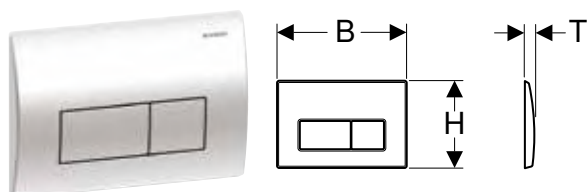

Geberit Omega10 actuator plate, square, dual flush

click & scan

Application purposes

- For flush actuation with Omega concealed cisterns

Technical data

Actuation force (N) max.	20 N

Characteristics

- Top/front actuation
- Sound-absorbing actuator rods, tool-free fast adjustment

Scope of delivery

- Mounting frame
- 2 distance bolts
- 2 actuator rods
- Fastening material

Art. no.	Colour / surface	Product material	B	H	T
			[cm]	[cm]	[cm]
115.092.FW.1	Plate, Button: brushed stainless steel	Stainless steel	22.1	14.2	1.5

Available as of April 2026

Accessories

- Geberit extension set for Sigma, Omega and Kappa concealed cisterns → p. 204