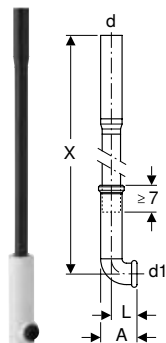

Flush pipes

Geberit flush bend set 90°, telescopic

click & scan

Application purposes

- For connecting concealed cisterns with a WC ceramic appliance

Technical data

Product material	PE-HD

Characteristics

- Can be pulled out

Scope of delivery

- Flush pipe
- Recess shells
- Protection plug

Art. no.	d, $\varnothing$ [mm]	d1, $\varnothing$ [mm]	arc [°]	A [cm]	L [cm]	X [cm]
119.698.16.1	56	45	90	9.5	6.5	112