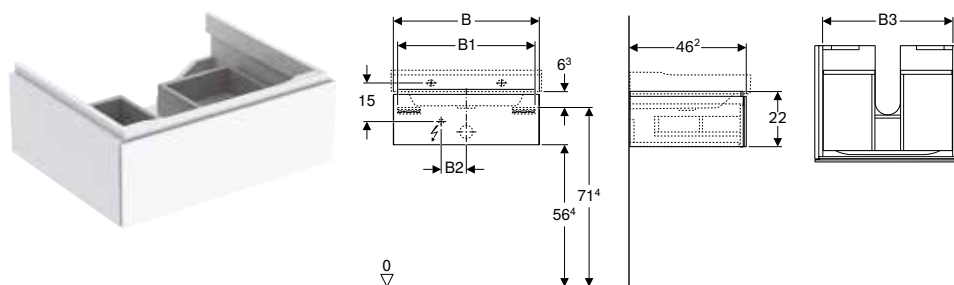

Geberit Xeno² cabinet for washbasin, with one drawer

click & scan

Technical data

Degree of protection	IP21
Nominal voltage	230 V AC
Mains frequency	50 Hz
Operating voltage	12 V DC
Product material	High-compressed three-layer chipboard
Drawer load max.	20 kg
Light source energy efficiency class	F
Light colour	3000 K

Scope of delivery

- Fastening material

Characteristics

- FSC™ C134279 certified
- Wall-hung
- With one drawer
- Opening with push-to-open mechanism
- Drawer with antislip mat
- Drawer with LED light
- Moisture-resistant
- Delivered preassembled

Art. no.	Colour / surface	B [cm]	B1 [cm]	B2 [cm]	B3 [cm]	H [cm]	T [cm]	Protection class	Power consumption [W]	Luminous flux [lm]
Washbasin width: 60 cm										
500.505.01.1	white / high-gloss coated	58	54.6	10	51.6	22	46.2	II	2.25	270
500.505.00.1 *	greige / matt coated	58	54.6	10	51.6	22	46.2	II	2.25	270
500.505.43.1	scultura grey / wood-textured melamine	58	54.6	10	51.6	22	46.2	II	2.25	270
Washbasin width: 90 cm										
500.508.01.1	white / high-gloss coated	88	84.6	23	81.6	22	46.2	II	3.75	450
500.508.00.1 *	greige / matt coated	88	84.6	23	81.6	22	46.2	II	3.75	450
500.508.43.1	scultura grey / wood-textured melamine	88	84.6	23	81.6	22	46.2	II	3.75	450

* Order-based production

Can be combined with

- Geberit Xeno² washbasin → p. 526
- Geberit Xeno² illuminated mirror with direct and indirect lighting → p. 542

Accessories

- Accessory overview – Geberit Xeno² bathroom furniture → p. 529

- A Geberit washbasin connector, space-saving model is required for the installation of the base cabinet. See assortment overview washbasin series or online catalogue, washbasin accessories