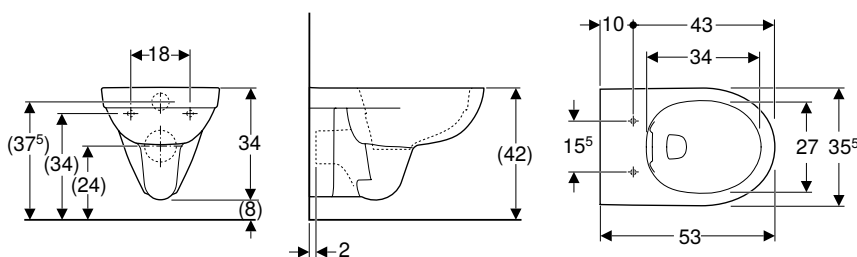

Geberit Selnova wall-hung WC, washdown, Rimfree

click & scan

Application purposes

- For concealed cisterns
- For pressure flushing valves

Technical data

Product material	Vitreous china

Characteristics

- Wall-hung
- Washdown WC
- Rimless WC ceramic appliance featuring Rimfree flush technology
- 4 l flush
- Type 1, full flush volume 6 / 4 l, in accordance with EN 997
- Type 2 in accordance with EN 997

Scope of delivery

- WC ceramic appliance

Art. no.	Colour / surface	B [cm]	H [cm]	T [cm]
500.265.01.1	white	35.5	34	53

To order additionally

- WC seat

Can be combined with

- Geberit Selnova WC seat, fastening from below → p. 736
- Geberit Selnova WC seat with hinges made of plastic, fastening from below → p. 735
- Geberit Selnova WC seat, fastening from above → p. 736
- Geberit AquaClean Tuma Classic WC enhancement solution → p. 848