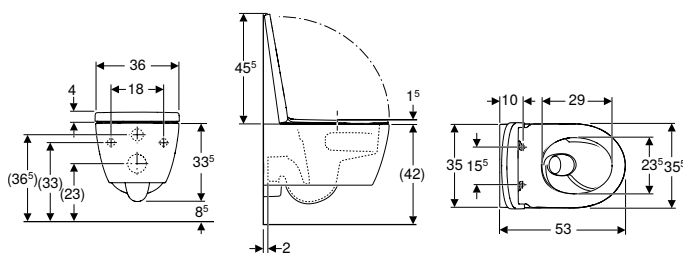

Geberit iCon set of wall-hung WC, washdown, shrouded, TurboFlush, with WC seat

click & scan

Application purposes

- For concealed cisterns
- For pressure flushing valves

Technical data

Product material	Vitreous china

Scope of delivery

- WC ceramic appliance
- WC seat
- Fastening material

Characteristics

- Wall-hung
- Washdown WC
- Rimless WC ceramic appliance featuring TurboFlush flush technology
- Easy fastening with Easy Fast Fixing (type EFF3)
- Type 1, full flush volume 6 / 5 / 4 l, in accordance with EN 997
- Quick-release hinges, lockable
- Type 2 in accordance with EN 997
- 4 l flush
- Shrouded
- Hidden fastening
- WC seat made of Duroplast
- Overlapping WC lid
- WC seat with EasyMount hinges

Art. no.	Colour / surface	B [cm]	H [cm]	T [cm]	QuickRelease function	Soft-closing mechanism	Fastening	Hinge material
503.046.00.1	white	35.5	33.5	53	Yes, with lockable QuickRelease hinges		yes from above	
503.046.JT.1	white / Matt	35.5	33.5	53	Yes, with lockable QuickRelease hinges		yes from above	Stainless steel / plastic

Can be combined with

- Geberit iCon wall-hung bidet, shrouded → p. 648