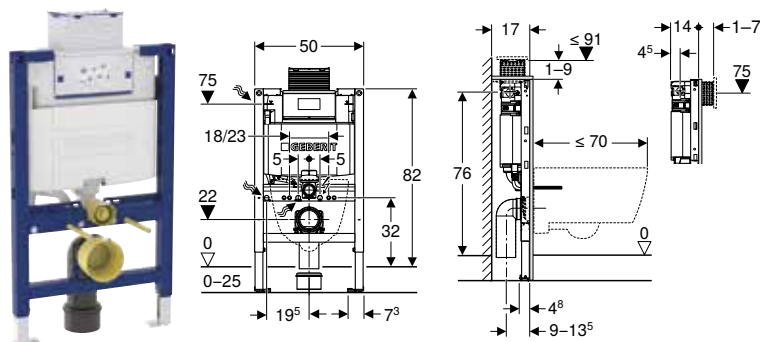

Art. no.	B [cm]	H [cm]	T [cm]
111.796.00.2	50	114	8

Accessories

- Accessory overview – Geberit Duofix elements for WCs → p. 41

- Actuator plate has to be ordered separately

Geberit Duofix element for wall-hung WC, 82 cm, with Omega concealed cistern 12 cm