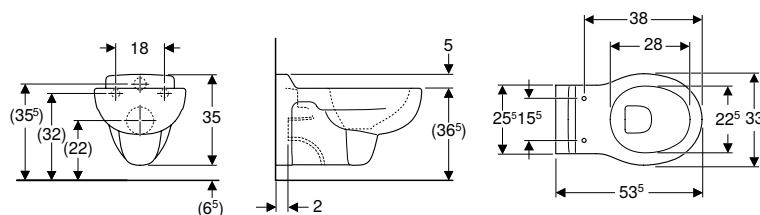

Geberit Bambini wall-hung WC for children, washdown, for WC seat

Application purposes

- For children
- For childcare
- For concealed cisterns
- For pressure flushing valves

Technical data

Product material	Vitreous china

Art. no.	Colour / surface	B [cm]	H [cm]	T [cm]
201700000	white	33	35	53.5

To order additionally

- WC seat