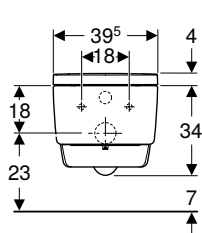

WC complete solutions

Wall-hung WCs

Geberit AquaClean Mera Comfort WC complete solution, wall-hung WC

click & scan

Application purposes

- For convenient and odourless toilet use
- For gently cleaning the anal and vaginal areas with water

Technical data

Degree of protection	IPX4
Nominal voltage	230 V AC
Mains frequency	50 Hz
Power consumption in standby mode max.	0.5 W
Flow pressure	0.5–10 bar
Operating temperature	5–40 °C
Water temperature, adjustment range	34–40 °C
Spray time	30–50 s
WC seat load max.	150 kg

Scope of delivery

- Water supply connection set for Sigma and Omega concealed cisterns 12 cm, installation height 112 cm
- Female socket for mains connection
- Spray shield
- Descaling agent, 125 ml
- Cleaning set
- Connection set for WC, $\varnothing$ 90 mm
- Remote control with wall-mounted case and battery CR2032
- Fastening material

Characteristics

- Hybrid hot water system with continuous flow heater and storage water heater
- Anal shower with double-nozzle WhirlSpray shower technology
- Separate Lady shower nozzle in protected resting position
- Adjustable shower water temperature
- Spray intensity can be set to five different levels
- Spray arm can be set to five different positions
- Adjustable oscillating spray (automatic forward and reverse motion of the spray arm)
- Automatic pre- and postrinsing of the spray nozzle with fresh water
- Descaling programme
- Wall-hung
- Rimless WC ceramic appliance featuring TurboFlush flush technology
- Horizontal outlet
- Washdown WC with special glaze KeraTect
- User detection
- Odour extraction with ceramic honey comb filter can be activated
- Odour extraction unit with run-on function
- Dryer can be activated
- Dryer air intensity can be set to 5 positions
- Dryer arm can be extended
- Adjustable dryer temperature
- WC seat ring with rapid heating function
- Adjustable temperature of the WC-seat heating
- WC seat ring and WC lid with soft-closing mechanism
- WC lid with SoftOpening
- WC lid with quick release
- Touchless opening and closing of the WC lid
- Activation of the orientation light when approaching
- Orientation light can be set in seven colours
- Functions and settings via remote control
- Three user profiles can be programmed
- Compatible with Geberit Home App
- Water supply connection on the left, hidden behind the WC ceramic
- Mains connection with flexible three-core sheathed cable, on the right side, hidden behind the WC ceramic
- External water supply connection on the left possible with accessories
- External mains connection with power outlet on the right possible
- Premounted sound insulation
- Approval in accordance with (DIN) EN 1717 / (DIN) EN 13077

Art. no.	Colour / surface	B [cm]	B1 [cm]	H [cm]	T [cm]	Protection class	Power consumption [W]	QuickRelease function
146.210.11.1	WC ceramic appliance: white / KeraTect Design cover: white / glossy	39.5	39.5	38	59	I	2000	Yes, WC seat ring and WC lid
146.210.21.1	WC ceramic appliance: white / KeraTect Design cover: chrome / glossy	39.5	39.5	38	59	I	2000	Yes, WC seat ring and WC lid

Accessories