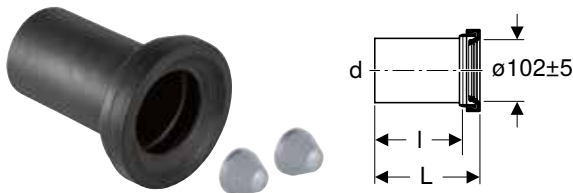

Art. no.	Colour / surface	d, \varnothing [mm]	AB [mm]	H [cm]	h [cm]
152.613.11.1	white alpine	110	97-107	35	31

Accessories

- Geberit sleeve → p. 302

Geberit straight connector with sleeve and cover caps

click & scan