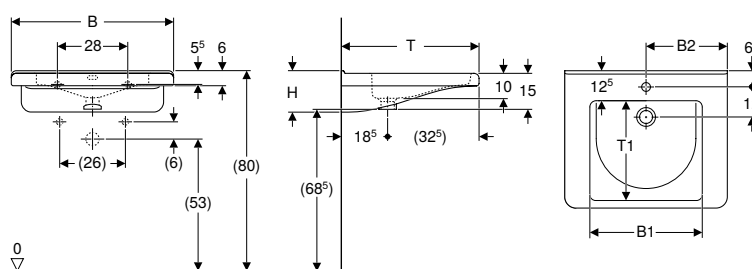

Geberit Selnova Comfort washbasin, square design, barrier-free

Application purposes

- Suitable for use by wheelchair users

Technical data

Product material	Vitreous china

Scope of delivery

- Washbasin

Characteristics

- Square design
- Ergonomically shaped front
- Ergonomically shaped arm supports
- Integrated grip rail
- Shallow bowl
- Inner basin with two levels for partial filling
- Raised edge for fixing a mirror directly on top

Art. no.	Colour / surface	Tap hole	Overflow	B1	B2	H	T	T1
				[cm]	[cm]	[cm]	[cm]	[cm]

B / width: 55 cm

500.785.00.1	white	centred	visible, symmetrical	42	27.5	15.5	52.5	37.5
500.786.00.1	white	centred	without	42	27.5	15.5	52.5	37.5
500.787.01.1	white	without	without	42		15.5	52.5	37.5

B / width: 65 cm

500.788.01.1	white	centred	visible, symmetrical	45	32.5	15.5	55	40
500.789.01.1	white	centred	without	45	32.5	15.5	55	40
500.790.01.1	white	without	without	45		15.5	55	40

Accessories

- Geberit set of concealed trap for washbasin, horizontal outlet
- Geberit concealed trap for washbasin, with in-wall cabinet, ready-to-fit set, screen valve and overflow pipe, horizontal outlet
- Geberit waste outlet with free outlet and valve cover
- Geberit waste outlet with free outlet, screen
- Geberit waste outlet with overflow pipe, for washbasin
- Geberit dip tube trap for washbasin, horizontal outlet
- Geberit fastening material for washbasin → p. 1005