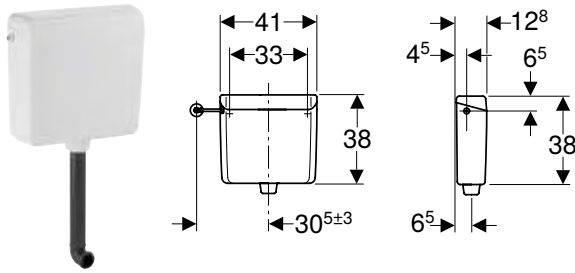

Scope of delivery

- Flush bend 90° made of ABS, ø 50 / 44 mm, 23 x 23 cm
- Fastening material

Art. no.	Colour / surface	B [cm]	H [cm]	T [cm]
123.105.11.1	white alpine	41	38	12.5

Geberit AP123 exposed cistern, stop-and-go flush, for remote flush actuation