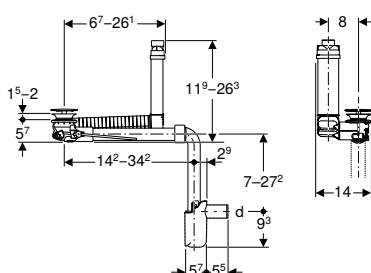

Washbasin drain, space-saving model, slim design, with lever actuation and valve cover, horizontal outlet, for Geberit ONE washbasin, vertical outlet

click & scan

Application purposes

- For washbasins without visible overflow
- For washbasins with material thickness 15–20 mm near the waste outlet
- For space-saving installation on washbasins with cabinet without trap cutout
- For space-saving installation on washbasins

Characteristics

- Quality-monitored in accordance with EN 274-3
- Hygienic with optimum flow behaviour
- Waste outlet can be closed
- Actuation using rod
- Hidden overflow function
- Length and height can be adapted to washbasin
- With integrated hair trap
- Horizontal outlet