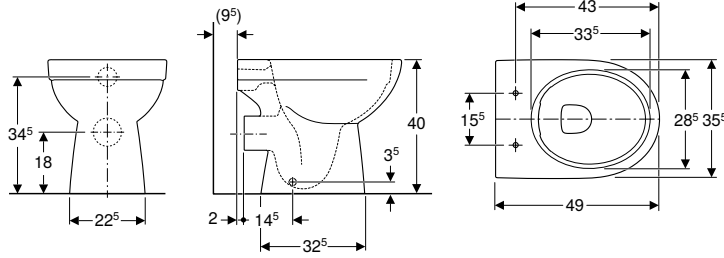

Geberit Selnova floor-standing WC, washdown, horizontal outlet, semi-shrouded, Rimfree

Application purposes

- For exposed and concealed cisterns
- For pressure flushing valves

Technical data

Product material	Vitreous china

Characteristics

- Floor-standing
- Washdown WC
- Rimless WC ceramic appliance featuring Rimfree flush technology
- Flushes with 4.5 l
- Type 1, full flush volume 6 / 5 l, in accordance with EN 997
- Horizontal outlet
- Semi-shrouded

Scope of delivery

- WC ceramic appliance
- Fastening material

Art. no.	Colour / surface	B [cm]	H [cm]	T [cm]
500.480.01.1	P white	35.5	40	49

P: Phase out

To order additionally

- WC seat

Can be combined with

- Geberit Selnova WC seat, fastening from below → p. 736
- Geberit Selnova WC seat, fastening from above → p. 736
- Geberit Selnova WC seat with hinges made of plastic, fastening from below → p. 735