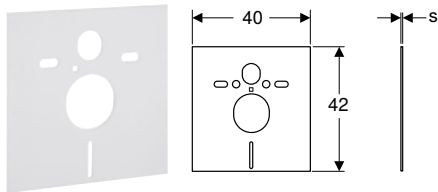

Geberit sound insulation set for wall-hung WC

click & scan

Application purposes

- For structure-borne sound insulation of WCs and bidets
- For WCs and bidets with fastening distance 18 or 23 cm

Scope of delivery

- 2 washers
- 2 sound insulation sleeves
- Sound insulation mat

Art. no.

s
[mm]

156.050.00.1

6