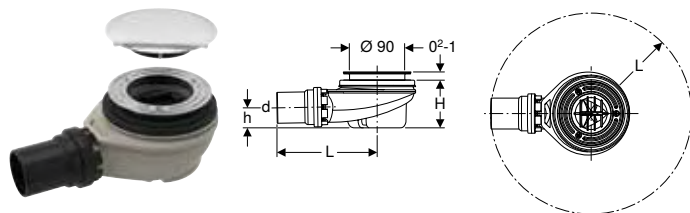

Drain assemblies for shower trays, d90

With drain covers

Geberit shower drain d90, with drain cover, depth of water seal 50 mm, outlet made of PE

click & scan

Application purposes

- For shower trays with valve hole $\varnothing$ 90 mm
- For shower trays without overflow
- For use as floor drain with horizontal outlet

Technical data

Depth of water seal (mm)	50 mm

Characteristics

- Quality-monitored in accordance with EN 274-3
- Dip tube can be dismantled
- Removable trap cup

Scope of delivery

- Drain cover
- Trap
- Comb insert
- Fastening material

Art. no.	Colour / surface	DN	Straight connector	d, $\varnothing$ [mm]	L [cm]	H [cm]	h [cm]
150.551.21.1	chrome / glossy	50	PE-HD	50	16.3	7.8	3.3
150.552.21.1	chrome / glossy	40	PE-HD	40	16.3	7.8	3.3