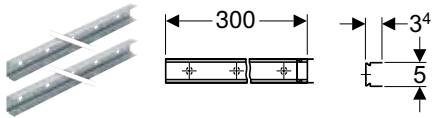

System walls

Support systems

Geberit Duofix system rail

click & scan

Application purposes

- For creating Geberit Duofix system walls
- For mounting on floors, ceilings and walls

Scope of delivery

- Set of 2 pieces

Characteristics

- 2025 range
- Zinc-plated
- Corrosion-resistant
- Inherently stable

Art. no.	B [cm]	H [cm]	T [cm]
111.979.00.1	300	3.4	5

Accessories

- Geberit set of wood screws with dowels → p. 38