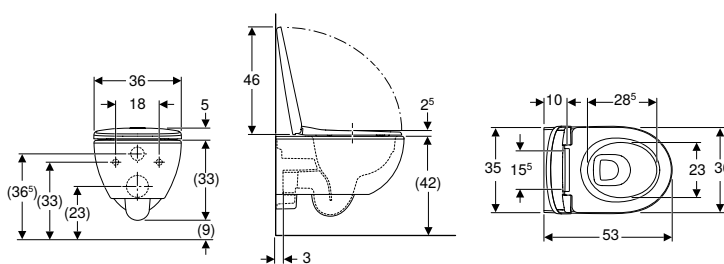

Art. no.	Colour / surface	B [cm]	H [cm]	T [cm]
503.159.00.1	white	35.5	34	53

Available as of April 2026

Can be combined with

- Geberit Selnova WC seat, fastening from above → p. 736

Geberit Selnova set of wall-hung WC, Premium, washdown, shrouded, Rimfree, with WC seat