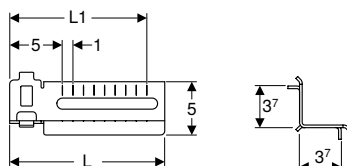

Geberit GIS Rohrschellenhalterung

click & scan

Application purposes

- For fastening discharge pipes made of plastic to the Geberit GIS support system
- For discharge pipes up to $\varnothing$ 110 mm (DN 100)
- For sliding bracket fastenings

Scope of delivery

- M8 ratchet pin
- Schraube M10

Characteristics

- Zinc-plated

Art. no.	L [cm]	L1 [cm]	L3 [cm]
461.214.00.2	14.7	13	1
461.215.00.2	11.2	10	1

Available as of April 2026