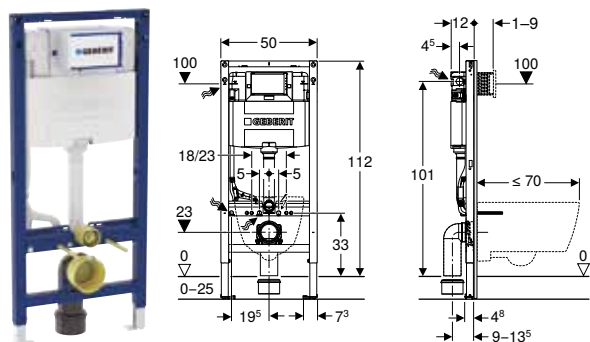

Art. no.	B [cm]	H [cm]	T [cm]
111.030.00.2	50	98	14

Accessories

- Accessory overview – Geberit Duofix elements for WCs → p. 41

- Actuator plate has to be ordered separately

Geberit Duofix element for wall-hung WC, 112 cm, with Omega concealed cistern 12 cm