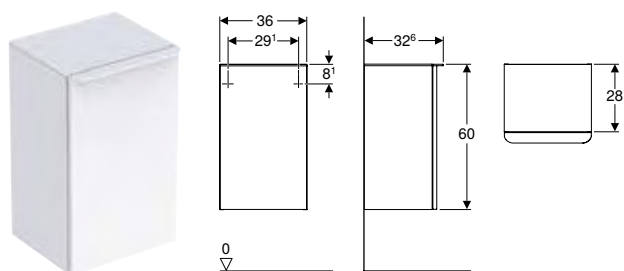

Geberit Smyle low cabinet with one door

click & scan

Technical data

Product material	High-compressed three-layer chipboard

Scope of delivery

- Low cabinet
- Fastening material

Characteristics

- FSC™ C134279 certified
- Wall-hung
- Can be connected with medium cabinet to form a tall cabinet
- With one door
- Opening with handle
- Door with soft closing
- With one movable shelf
- Moisture-resistant
- Cover plate made of glass
- Delivered preassembled

Art. no.	Colour / surface	B [cm]	H [cm]	T [cm]

Door: left-hand hinge

500.360.00.1	Body, Front: white / high-gloss coated Handle: white / matt powder-coated	36	60	32.6
500.360.JK.1 *	Body, Front: lava / matt coated Handle: lava / matt powder-coated	36	60	32.6
500.360.JL.1 *	Body, Front: sand grey / high-gloss coated Handle: sand grey / matt powder-coated	36	60	32.6
500.360.JR.1	Body, Front: hickory / wood-textured melamine Handle: lava / matt powder-coated	36	60	32.6

Door: right-hand hinge

500.359.00.1	Body, Front: white / high-gloss coated Handle: white / matt powder-coated	36	60	32.6
500.359.JK.1 *	Body, Front: lava / matt coated Handle: lava / matt powder-coated	36	60	32.6
500.359.JL.1 *	Body, Front: sand grey / high-gloss coated Handle: sand grey / matt powder-coated	36	60	32.6
500.359.JR.1	Body, Front: hickory / wood-textured melamine Handle: lava / matt powder-coated	36	60	32.6

* Order-based production

Can be combined with

- Geberit Smyle medium cabinet with one door and internal mirror → p. 666

Accessories

- Accessory overview – Geberit Smyle bathroom furniture → p. 659