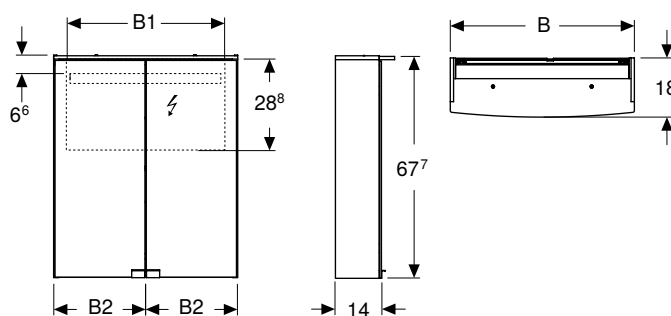

Mirror cabinets

Geberit Option Basic mirror cabinet with lighting and two doors

click & scan

Technical data

Degree of protection	IP44
Nominal voltage	230 V AC
Mains frequency	50 Hz
Operating voltage	12 V DC
Output voltage	12 V DC
Product material	High-compressed three-layer chipboard
Light source energy efficiency class	F
Light colour	4200 K
Service life of LED lighting	60000 h
Measuring method	LM-80
Colour Rendering Index min.	80

Scope of delivery

- Mirror cabinet
- 2 glass shelves
- Handle, bright chrome-plated
- Fastening material

Characteristics

- Suitable for all bathroom series
- FSC™ C134279 certified
- LED lighting
- Mechanical switch
- Power socket mounted on the bottom side on the left or right
- Movable glass shelves
- With two doors
- Doors mirrored on both sides
- With orientation light on switch

Art. no.	Colour / surface	B1 [cm]	B2 [cm]	H [cm]	T [cm]	Protection class	Power consumption [W]	Luminous flux [lm]
B / width: 50 cm								
500.257.00.1	Body: white / melamine-covered Interior door, Exterior door: mirrored	46.8	24.7	67.7	18	I	9	1170
B / width: 56 cm								
500.258.00.1	Body: white / melamine-covered Interior door, Exterior door: mirrored	52.8	27.7	67.7	18	I	10	1300
B / width: 60 cm								
500.273.00.1	Body: white / melamine-covered Interior door, Exterior door: mirrored	56.8	29.7	67.7	18	I	11	1430

Accessories

- Geberit magnetic holder → p. 514
- Geberit magnifying mirror → p. 514