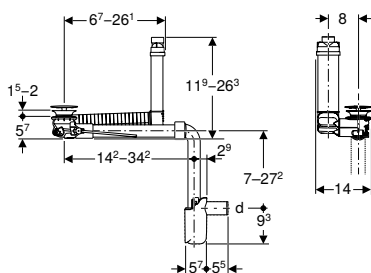

Waste fittings and traps for washplaces and kitchen sinks

Drain assemblies for washbasins

Bottle traps with dip tube, for washbasins, space-saving model

Geberit Clou washbasin drain, space-saving model, slim design, with lever actuation and valve cover

click & scan

Application purposes

- For washbasins without visible overflow
- For washbasins with material thickness 15–20 mm near the waste outlet
- For space-saving installation on washbasins with cabinet without trap cutout
- For space-saving installation on washbasins

Technical data

Depth of water seal (mm)	50 mm

Characteristics

- Quality-monitored in accordance with EN 274-3
- Hygienic with optimum flow behaviour
- Waste outlet can be closed
- Actuation using rod
- Hidden overflow function
- Length and height can be adapted to washbasin
- With integrated hair trap
- Horizontal outlet

Scope of delivery

- Waste outlet
- Connection bend 90° made of PP
- Actuator lever
- Sleeve made of EPDM
- Plug
- Dip tube trap
- Valve cover
- Washbasin connector

Art. no.	Colour / surface	d, ø [mm]	AB [mm]	L [cm]	h [cm]
152.049.21.1	chrome / glossy	32	15–20	11.2	7–27.2
152.059.21.1	chrome / glossy	40	15–20	11.2	7–27.2

- For washbasins with material thickness of 8–15 mm in the waste outlet area, the flat gasket art. no. 245.413.00.1 must also be used