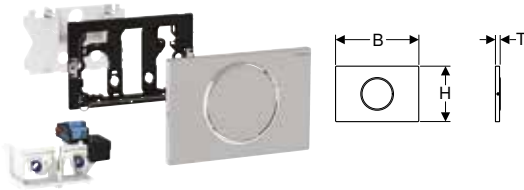

New

Geberit electronic WC flush control, mains operation, for Sigma concealed cistern 12 cm, with Sigma10 actuator plate, round, for pull-down rail, for Bluetooth® remote flush actuation

Application purposes

- For manual remote flush actuation of Sigma concealed cisterns 12 cm using pull-down rails with Bluetooth® remote control
- For manual remote flush actuation of Sigma concealed cisterns 12 cm using Geberit Bluetooth® remote control
- For actuating a single flush via the Sigma10 actuator plate
- For actuating a single or dual flush via the Bluetooth® remote control
- For solid and drywall construction
- Suitable for barrier-free construction
- For Sigma concealed cisterns 12 cm
- Not suitable for use with Geberit inserts for in-cistern block

Technical data

Degree of protection	IP45
Nominal voltage	85–240 V AC
Mains frequency	50–60 Hz
Operating voltage	12 V DC
Power consumption in standby mode	0.15 W
Radio frequency	2400 MHz
Radio frequency distance	10 m
Interval flush time, factory setting	5 s

Characteristics

- Flush actuation via pull-down rail, wireless, with Bluetooth® remote control
- Flush actuation via Geberit Bluetooth® remote control, wireless
- Dual flush can be actuated via Bluetooth® remote control
- Single flush can be triggered via actuator plate
- Power supply via external power supply unit
- Transformation of mains voltage to extra-low voltage, 12 V DC
- Operation with extra-low voltage, no mains voltage in cistern
- Interval flush preset
- Adjustable interval flush
- Device settings and operation with mobile device via integrated Bluetooth® interface
- Compatible with Geberit Control App
- Wired networkable with Geberit gateway via GEBUS converter
- Wirelessly connectable with Geberit Gateway via Bluetooth®
- Compatible with Geberit Connect
- Screwable actuator plate

Scope of delivery

- Sigma10 actuator plate
- Mounting frame
- Protection plate
- Actuator rod
- Support block with servomotor and lifting device, premounted
- Control electronics with Bluetooth® receiver
- Fastening material

Art. no.	Colour / surface	Product material	B [cm]	H [cm]	T [cm]	Power consumption [W]
115.705.16.6	black / matt	Stainless steel	24.6	16.4	1.5	≤ 4
115.705.SN.6	brushed, easy-to-clean coated	Stainless steel	24.6	16.4	1.5	≤ 4

Available as of April 2026

To order additionally

- Geberit remote flush actuator for dual flush, Bluetooth® → p. 251
- Geberit power supply unit for Power & Connect box → p. 247

Can be combined with

- Geberit installation set with power supply unit, for WC flush controls with electronic flush actuation, 12 V → p. 246
- Geberit set of Power & Connect box and power supply unit for element for wall-hung WC → p. 248
- Geberit 230 V / 12 V / 50 Hz power supply unit set with 1.8 m voltage supply cable and combination outlet mounting box → p. 205

Accessories

- Geberit remote flush actuator for single flush, Bluetooth® → p. 250

- Exclusively compatible with Bluetooth® remote control according to the accessories and compatibility list in the online catalogue