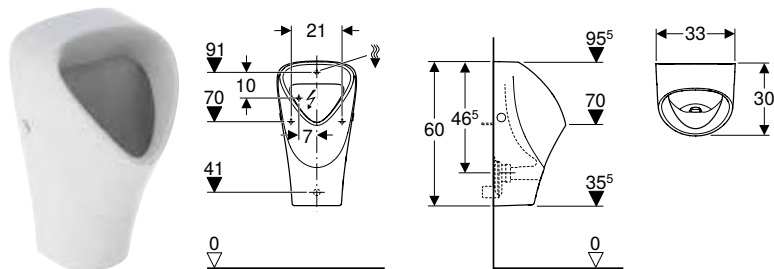

Accessories

- Geberit pressure flushing valve for urinal with electronic flush actuation, battery operation, for surface mounting
- Geberit urinal trap, horizontal outlet
- Geberit urinal trap, vertical outlet
- Geberit urinal division, sanitary ceramic → p. 938
- Geberit urinal division, glass → p. 938

- Urinal trap not included in scope of delivery

Geberit Selnova urinal, trigonal, inlet from the rear, outlet to the rear or downwards

click & scan

Application purposes

- For operating with automatic, water-saving flush
- For operation with manual or automatic flush actuation
- For concealed urinal flush controls
- For concealed urinal flush controls, hidden
- For exposed urinal flush controls, hidden

Characteristics

- Wall-hung
- With flush rim
- Hidden trap
- Hidden fastening
- Fulfils requirements in accordance with EN 13407

Technical data

Flush volume small, adjustment range	1 l
Product material	Vitreous china

Scope of delivery

- Urinal ceramic

Art. no.	Colour / surface	B [cm]	H [cm]	T [cm]	Outlet
501.666.00.1	white	33	60	30	to the rear

To order additionally

- Geberit fastening material for urinal, Kerafix → p. 943

Accessories

- Geberit flush bend extension for urinal, with sleeve
- Geberit inlet connection piece for urinals → p. 943
- Geberit urinal trap, horizontal outlet
- Geberit urinal trap, vertical outlet
- Geberit urinal division, glass → p. 938
- Geberit urinal division, sanitary ceramic → p. 938

- Trap not included in scope of delivery
- Electrical connection required for urinal flush controls with mains operation