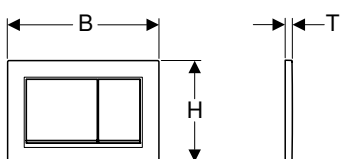

Geberit Omega20 actuator plate, square, dual flush

click & scan

Application purposes

- For flush actuation with Omega concealed cisterns

Technical data

Actuation force (N) max.	20 N

Characteristics

- Top/front actuation
- Sound-absorbing actuator rods, tool-free fast adjustment

Scope of delivery

- Mounting frame
- 2 distance bolts
- 2 actuator rods
- Fastening material

Art. no.	Colour / surface	Product material	B	H	T
			[cm]	[cm]	[cm]
115.080.01.1	Plate, Button: white matt / Easy-to-clean coated Design stripes: white / Glossy	Plastic	21.2	14.2	1
115.080.11.1	Plate, Button: white / Glossy Design stripes: white matt	Plastic	21.2	14.2	1
115.080.14.1	Plate, Button: black matt / Easy-to-clean coated Design stripes: chrome / Glossy	Plastic	21.2	14.2	1