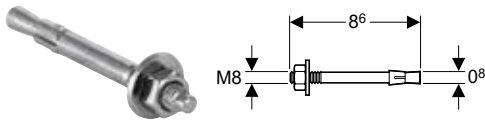

Scope of delivery

- Screw M6

Characteristics

- Zinc-plated

Art. no.

465.029.00.1

Geberit heavy-duty dowel

click & scan