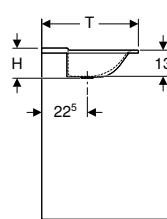

Washbasins made of solid surface material

Geberit Xeno² vanity basin

click & scan

Application purposes

- For mounting on washbasin cabinets

Technical data

Product material	Varicor

Characteristics

- Two washbasin areas
- Slim rim
- Antibacterial
- Shockproof
- Scratchproof
- Easy cleaning
- Seamless surface repair

Art. no.	Colour / surface	Tap hole	Overflow	B1 [cm]	B2 [cm]	B3 [cm]	Cabinet width [cm]	H [cm]	T [cm]
B / width: 140 cm									
500.277.00.1	white / matt	left and right	without	135	65	37.5	139.5	15	48
500.276.00.1	white / matt	without	without	135			139.5	15	48
B / width: 160 cm									
500.279.00.1	white / matt	left and right	without	155	70	45	159.5	15	48
500.278.00.1	white / matt	without	without	155			159.5	15	48

Can be combined with

- Geberit Xeno² cabinet for washbasin made of solid surface material, with two drawers → p. 539

Accessories

- Accessory overview – Geberit Xeno² washbasins → p. 525