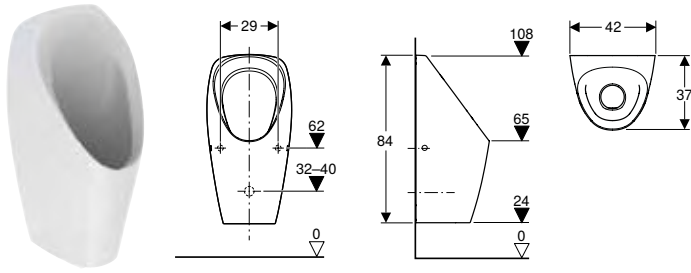

Urinals

Urinals, waterless operation
Without lid

Geberit Tamina urinal, waterless

click & scan

Application purposes

- For operating without water
- For Geberit installation elements for waterless urinals
- For covering existing connections in renovations

Technical data

Product material	Vitreous china

Characteristics

- Wall-hung
- Rimless
- Trap can be replaced from top, without removing ceramic appliance
- Trap adapter can be height-adjusted without tools
- Drainage system can be cleaned without removing ceramic appliance

Scope of delivery

- Fastening material
- Hybrid trap
- Drain strainer
- Drain assembly

Art. no.	Colour / surface	B [cm]	H [cm]	T [cm]	Outlet
116.141.00.1	white	42	84	37	to the rear

Accessories

- Geberit wall fixing, complete, for drywall construction → p. 943