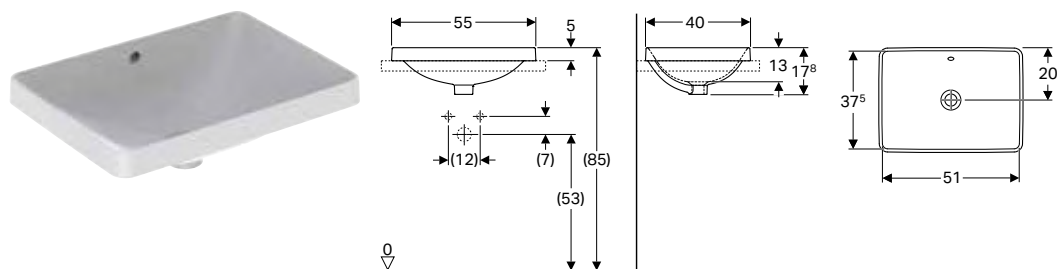

Geberit VariForm countertop washbasin, rectangular

click & scan

Application purposes

- For mounting in washtops from above

Technical data

Product material	Fine fireclay

Characteristics

- Rectangular
- Easy to mount thanks to provided cutout template

Scope of delivery

- Template

Art. no.	Colour / surface	Tap hole	Overflow	H [cm]	T [cm]
B / width: 55 cm					
500.736.01.2	white	without	visible, symmetrical	17.8	40
500.738.01.2 *	white	without	without	17.8	40

* Order-based production

Accessories

- Geberit waste outlet with free outlet and valve cover
- Geberit waste outlet with free outlet, screen