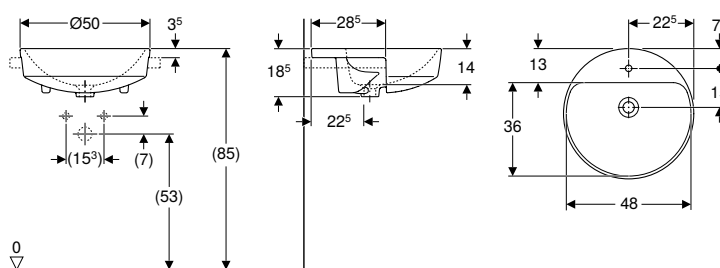

Scope of delivery

- Fastening material
- Template

Art. no.	Colour / surface	Tap hole	Overflow	H [cm]	T [cm]
B / width: 55 cm					
500.681.01.1	white	centred	visible, symmetrical	18.5	45

Geberit VariForm semirecessed washbasin, round