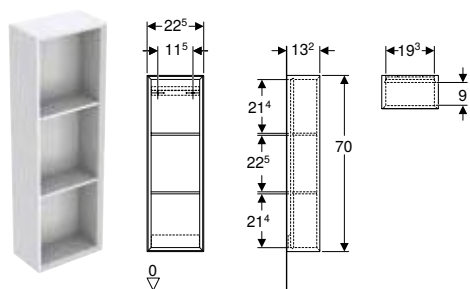

Art. no.	Colour / surface	H [cm]	T [cm]
B / width: 45 cm			
502.318.01.1	Body, Front: white / high-gloss coated	70	15
502.318.01.2	Body: white / high-gloss coated Front: white / glossy glass	70	15
502.318.01.3 *	Body, Front: white / matt coated	70	15
502.318.JH.1	Body, Front: oak / wood-textured melamine	70	15
502.318.JK.1	Body, Front: lava / matt coated	70	15
502.318.JK.2	Body: lava / matt coated Front: lava / glossy glass	70	15
502.318.JL.1 *	Body, Front: sand grey / high-gloss coated	70	15
502.318.JR.1 *	Body, Front: hickory / wood-textured melamine	70	15

* Order-based production

Geberit shelf unit, rectangular

click & scan

Application purposes

- For Geberit ONE, Acanto and iCon series

Technical data

Product material	High-compressed three-layer chipboard

Characteristics

- FSC™ C134279 certified
- Wall-hung
- Hidden fastening
- With two fixed shelves
- Moisture-resistant
- Delivered preassembled

Scope of delivery

- High-level cabinet
- Fastening material

Art. no.	Colour / surface	H [cm]	T [cm]
B / width: 22.5 cm			
502.320.01.1	white / high-gloss coated	70	13.2
502.320.01.3 *	white / matt coated	70	13.2
502.320.JH.1	oak / wood-textured melamine	70	13.2
502.320.JK.1	lava / matt coated	70	13.2
502.320.JL.1 *	sand grey / high-gloss coated	70	13.2
502.320.JR.1 *	hickory / wood-textured melamine	70	13.2

* Order-based production