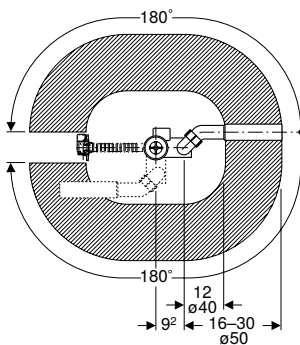

With waste plugs

Geberit bathtub drain with waste plug, d52, with ready-to-fit-set

click & scan

Application purposes

- For bathtubs with valve hole $\varnothing$ 52 mm
- For bathtubs made of steel, plastic or cast iron
- For standard-size bathtubs

Technical data

Overflow discharge rate	0.6 l/s
Depth of water seal (mm)	50 mm

Characteristics

- Quality-monitored in accordance with EN 274-3
- With overflow
- Double-sided seals on drain and overflow
- Overflow head with extendible mount can be fastened

Scope of delivery

- Ready-to-fit set
- Ball chain
- Waste outlet
- Trap
- Connection bend made of PE-HD, $\varnothing$ 40 / 50 mm
- Fastening material

Art. no.	Colour / surface	DN	d, $\varnothing$ [mm]	Discharge rate [l/s]
150.017.00.6	Cover plate: chrome / glossy	40 / 50	40 / 50	0.8