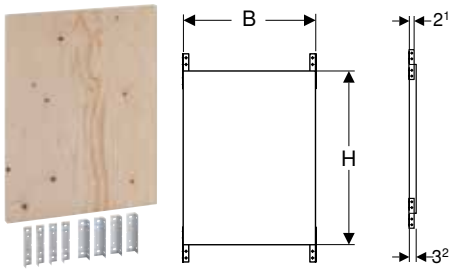

Geberit Duofix mounting plate, universal

click & scan

Application purposes

- For drywall construction
- For installation in part or room-height Geberit Duofix system walls
- Suitable for barrier-free construction
- For fastening support handles
- For fastening urinal divisions, shower partition walls and wall cabinets
- For sliding bracket fastenings
- For fastening supply lines
- For discharge pipes up to $\varnothing$ 110 mm (DN 100)

Scope of delivery

- 8 fixing brackets
- Fastening material

Characteristics

- Mounting plate made of veneered wood, waterproof bonded
- Building material class B2 in accordance with DIN 4102-1, resp. class D-s2, d0 in accordance with EN 13501-3
- Formaldehyde release class A in accordance with EN 1084, resp. Class E 1 according to EN 13936
- Can be divided into two smaller mounting plates

Art. no.	B [cm]	H [cm]
111.858.00.1	50	65