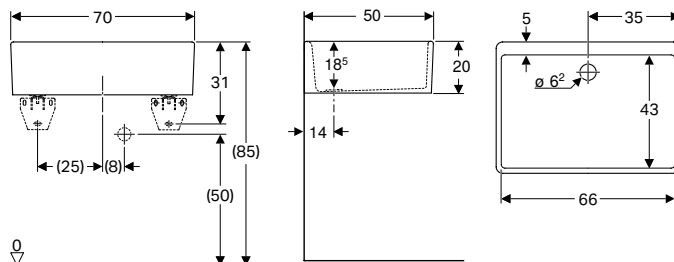

Geberit Publica utility sink without overflow, height 20 cm

click & scan

Application purposes

- For mounting on mounting brackets
- For mounting on wall anchors
- For mounting on washtops
- For pouring out waste water
- For cleaning very dirty objects
- For industry and commerce
- For schools and other educational facilities
- For private areas

Technical data

Product material	Fireclay

Characteristics

- With one bowl
- Without overflow

Scope of delivery

- Utility sink

Art. no.	Colour / surface	Overflow	B [cm]	H [cm]	T [cm]
360070000	white	without	70	20	50

Accessories

- Geberit set of mounting brackets for utility sink → p. 834