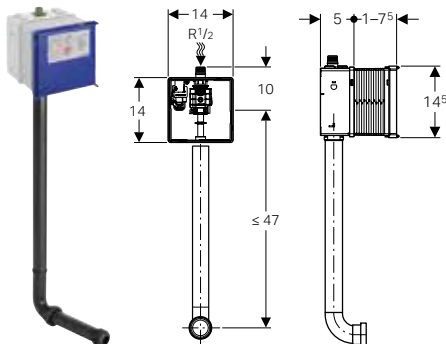

Geberit installation set with flush bend and flush bend extension, for Basic urinal flush control

click & scan

Application purposes

- For concealed installation in solid construction

Technical data

Flow pressure	1–8 bar
Water test pressure max.	16 bar
Flow rate at 100 kPa / 1 bar without flow limiter	0.3 l/s
Flow rate at 100 kPa / 1 bar with flow limiter	0.22 l/s

Characteristics

- Water supply connection on the top centre
- Premounted conduit pipe for rinsing pipeline
- Premounted stop valve with throttle
- Electrical connection prepared
- Protection box for service opening can be cut to length without tools

Scope of delivery

- Protection box with cover
- Water supply connection R 1/2"
- Concealed housing
- Stop valve with throttle
- Conduit pipe
- Terminal
- Flush pipe
- Sleeve
- Straight connector

Art. no.

115.985.00.5

Can be combined with

- Geberit Basic urinal flush control with electronic flush actuation, mains operation, actuator plate, square, made of plastic → p. 279
- Geberit Basic urinal flush control with electronic flush actuation, battery operation, actuator plate, square, made of plastic → p. 280

- Only compatible with art. no. 115.817.xx.5 and 115.818.xx.5