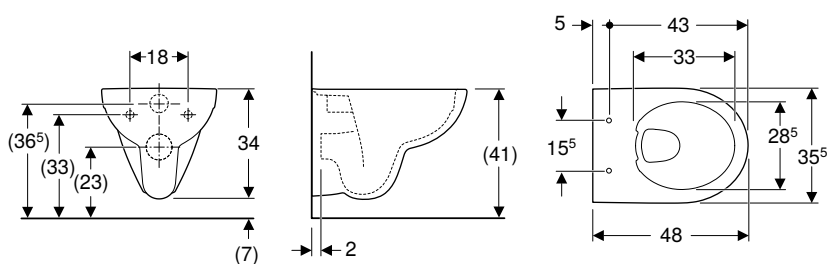

Wall-hung WCs

Geberit Selnova Compact wall-hung WC, washdown, small projection, Rimfree

Application purposes

- For concealed cisterns
- For pressure flushing valves
- Suitable for installation in small bathrooms and guest WCs

Technical data

Product material	Vitreous china

Characteristics

- Wall-hung
- Washdown WC
- Rimless WC ceramic appliance featuring Rimfree flush technology
- Type 1, full flush volume 6 / 5 / 4 l, in accordance with EN 997
- Type 2 in accordance with EN 997
- 4 l flush
- Small projection

Scope of delivery

- WC ceramic appliance

Art. no.	Colour / surface	B [cm]	H [cm]	T [cm]
500.349.01.1	white	35.5	34	48

To order additionally

- WC seat

Can be combined with

- Geberit Selnova WC seat, fastening from above → p. 736