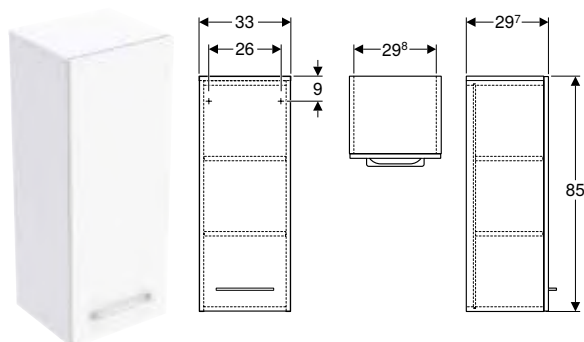

Geberit Selnova Square medium cabinet with one door

click & scan

Technical data

Product material	High-compressed three-layer chipboard

Scope of delivery

- Handle
- Fastening material

Characteristics

- FSC™ C134279 certified
- Wall-hung
- With one door
- Door with soft closing
- Opening with handle
- With two movable shelves
- Hinge side left or right
- Moisture-resistant
- Delivered preassembled

Art. no.	Colour / surface	B [cm]	H [cm]	T [cm]
501.276.00.1	PO white / high-gloss coated	33	85	29.7

PO: Phase out as of January 2026