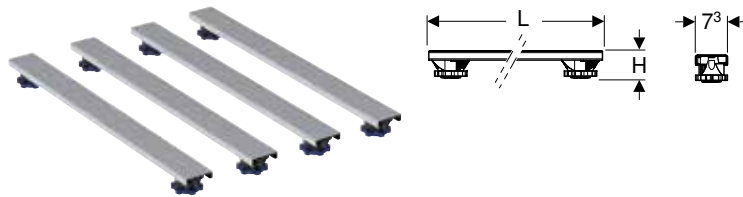

Geberit set of feet and crossbars, for shower trays made of resin stone, from 140 cm

click & scan

Application purposes

- For installation and hight setting of shower trays
- For Olona shower tray
- For Sestra shower tray
- For Melua shower tray

Scope of delivery

- 4 crossbars
- 8 feet, height-adjustable
- Fastening material

Characteristics

- Feet adjustable
- Height-adjustable without tools

Art. no.	L [cm]	B [cm]	H [cm]
554.956.00.1	62.5	7.3	6.2-12
554.956.00.2	62.5	7.3	9.2-21
554.959.00.1	70	7.3	6.2-12
554.959.00.2	70	7.3	9.2-21
554.962.00.1	80	7.3	6.2-12
554.962.00.2	80	7.3	9.2-21