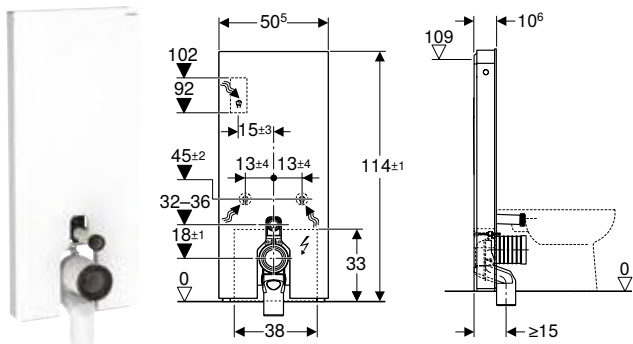

Geberit Monolith Plus sanitary module for floor-standing WC, 114 cm, front cladding made of glass

click & scan

Application purposes

- For floor inlets
- For renovations, conversions and new buildings
- For wall inlets with an inlet height of 18 cm
- For replacing floor-standing WCs with concealed cistern with maximum service opening height < 109 cm
- For replacing low-level exposed cisterns
- For replacing half-high level exposed cisterns
- For replacing floor-standing WCs with close-coupled exposed cistern
- For connecting Geberit AquaClean Tuma WC complete solution, floor-standing WC
- For replacing pressure flushing valves
- For connecting Geberit AquaClean WC enhancement solutions, with accessories
- For mounting on finished floors
- For installation in front of drywalls or solid walls

Technical data

Degree of protection	IPX4
Nominal voltage	100–240 V AC
Mains frequency	50–60 Hz
Operating voltage	12 V DC
Power consumption in standby mode max.	0.5 W
Flow pressure	0.1–10 bar
Flush volume, factory setting	6 l / 3 l
Flush volume large, adjustment range	4–6 l
Small flush volume	3 l
Flow rate at 300 kPa / 3 bar	9.6 l/min
Light colour	2200–4000 K

Characteristics

- Dual flush
- Soft-touch buttons for flush actuation
- Settings can only be changed with the Geberit Home App
- Odour extraction with ceramic honey comb filter can be activated
- Odour extraction unit with run-on function
- Adjustable interval flush
- With ComfortLight
- Lighting mood infinitely adjustable from orientation light to day-light
- Light colour continuously adjustable from warm white to cool white
- DALI-compatible control
- Operation with extra-low voltage, no mains voltage in cistern
- Water supply connection on the rear centre
- Water supply connection on the left/right possible with accessories
- Water supply connection on the bottom
- Compensation of dimensional tolerances possible
- Cistern, fully insulated against condensation
- Side cladding made of aluminium brushed
- Self-supporting

Scope of delivery

- Water supply connection set with 2 angle stop valves, 1/2"
- Flush bend extension 160 mm
- Connection bend made of PP, ø 90 mm
- Sleeve made of EPDM, ø 44 / 55 mm
- Adapter socket made of PE-HD, ø 90 / 110 mm
- Female socket for mains connection
- Power supply unit
- Fastening material
- Base cover
- Fastening material for drywall

Art. no.	Colour / surface	B [cm]	H [cm]	T [cm]	Protection class	Power consumption [W]
131.233.JK.7	Front: lava / glass Side cladding: black / brushed aluminium	50.5	114	10.6	I	15
131.233.JL.7	Front: sand grey / glass Side cladding: brushed aluminium	50.5	114	10.6	I	15
131.233.SI.7	Front: white / glass Side cladding: brushed aluminium	50.5	114	10.6	I	15
131.233.SJ.7	Front: black / glass Side cladding: black / brushed aluminium	50.5	114	10.6	I	15
131.233.CD.7	N Front: black / Glass satinised Side cladding: black / brushed aluminium	50.5	114	10.6	I	15
131.233.TD.7	N Front: white / Glass satinised Side cladding: brushed aluminium	50.5	114	10.6	I	15

N: New, available as of April 2026

Accessories