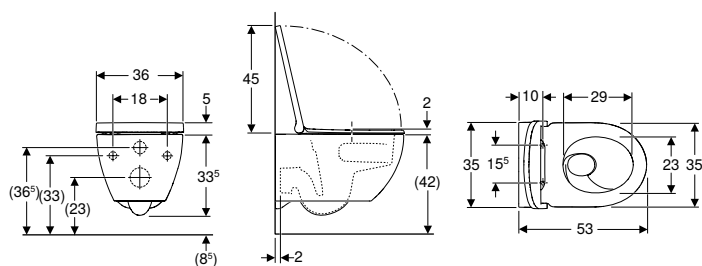

Geberit Acanto wall-hung WC set, washdown, shrouded, TurboFlush, with WC seat

click & scan

Geberit
Acanto

Application purposes

- For concealed cisterns
- For pressure flushing valves

Technical data

Product material	Vitreous china

Scope of delivery

- WC ceramic appliance
- WC seat
- Fastening material

Characteristics

- Wall-hung
- Washdown WC
- Rimless WC ceramic appliance featuring TurboFlush flush technology
- Easy fastening with Easy Fast Fixing (type EFF3)
- Type 1, full flush volume 6 / 5 / 4 l, in accordance with EN 997
- Quick-release hinges, lockable
- Type 2 in accordance with EN 997
- 4 l flush
- Shrouded
- Hidden fastening
- WC seat made of Duroplast
- Overlapping WC lid
- WC seat with EasyMount hinges

Art. no.	Colour / surface	B [cm]	H [cm]	T [cm]	QuickRelease-Funktion	Soft-closing mechanism	Fastening	Hinge material
502.774.00.1	white	35.5	33.5	53	Yes, with lockable QuickRelease hinges	yes	from above	Stainless steel / plastic

Can be combined with

- Geberit Acanto wall-hung bidet, shrouded → p. 582