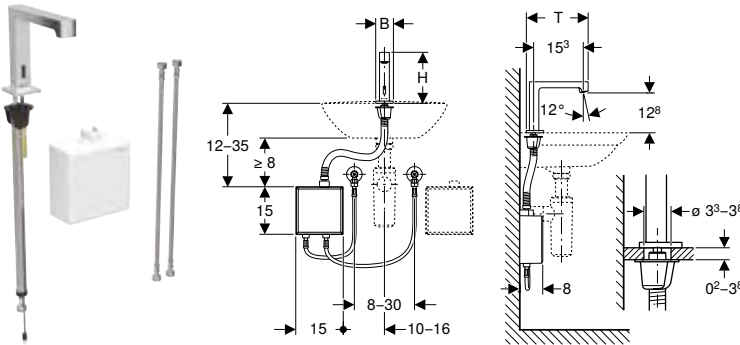

Geberit Brenta washbasin tap, deck-mounted, battery operation, with exposed function box

click & scan

Application purposes

- For installation in washbasins or washtops
- For connecting cold and hot water (only for model with mixer or thermostatic mixer)
- For connecting cold or mixed water (only for model without mixer)
- Suitable for use with stainless steel sinks
- Model without mixer suitable for combination with continuous flow heater, see technical data sheet "Washbasin taps with continuous flow heaters"

Technical data

Battery type	Alkaline (1.5 V AA)
Degree of protection	IPX4
Operating voltage	3 V DC
Operating pressure	0.5–10 bar
Recommended operating pressure with thermostatic mixer	0.5–5 bar
Recommended operating pressure with thermostatic mixer	50–500 kPa
Differentiated pressure CW/WW max.	1.5 bar
Water test pressure max.	16 bar
Test pressure air / inert gas max.	3 bar
Ambient temperature	1–40 °C
Storage temperature	-20 – +70 °C
Water temperature, adjustment range with thermostatic mixer	20–42 °C
Water temperature short-term max.	90 °C
Flow rate at 300 kPa / 3 bar	5 l/min
Interval flush time, factory setting	5 s
Product material	Brass / plastic

Characteristics

- Tap group I in accordance with DIN 4109
- Infrared user detection
- Vandal-resistant
- Temperature presetting via mixer (only for models with mixer or thermostatic mixer)
- Not possible to set just hot water or just cold water (only for model with mixer or thermostatic mixer)
- Thermostat according to EN 1111 (only for model with thermostatic mixer)
- Scald protection by limiting the water temperature to 42 °C (only for models with thermostatic mixer)
- Thermal disinfection according to DVGW W 551 possible
- Warning when the battery is low
- Functions can be set and queried with the Geberit Service Handy
- Device settings and operation with mobile device via integrated Bluetooth® interface
- Compatible with Geberit Control App
- Wired networkable with Geberit gateway via GEBUS converter
- Wirelessly connectable with Geberit Gateway via Bluetooth®
- Compatible with Geberit Connect
- With integrated check valve
- Functional unit with built-in basket filters

Scope of delivery

- Washbasin tap with IR sensor and connection hose
- Exposed function box with control electronics, functional unit and battery compartment
- Reinforced braided hoses 3/8"
- Tap aerator key
- Fastening material