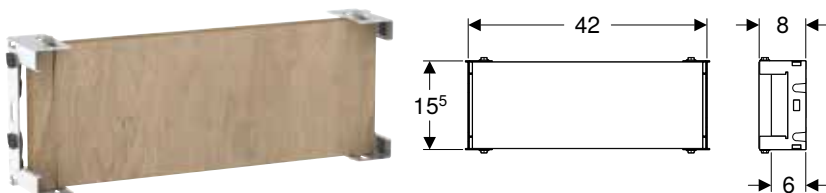

Geberit GIS mounting plate, universal, 15.5 x 42 cm, concealed installation

click & scan

Application purposes

- For installation in Geberit GIS support systems for prewalls, partition walls or freestanding walls
- For concealed taps
- For use in combination with mirror cabinets

Characteristics

- Infinitely variable height adjustment in Geberit GIS structure
- Mounting plate adjustable in height and depth
- Mounting plate made of veneered wood, waterproof bonded
- Building material class B2 in accordance with DIN 4102-1, resp. class D-s2, d0 in accordance with EN 13501-3
- Formaldehyde release class A in accordance with EN 1084, resp. Class E 1 according to EN 13936
- Crossbar, zinc-plated
- Crossbar with four quick-action fasteners

Art. no.	B [cm]	H [cm]	T [cm]
461.197.00.1	42	15.5	8