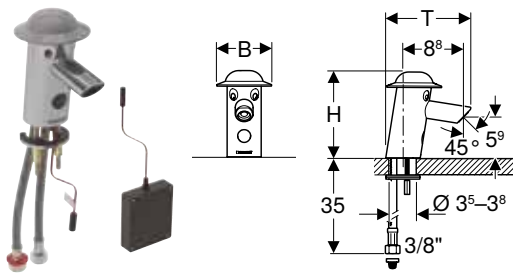

New

Geberit Bambini washbasin tap, battery operation

click & scan

Application purposes

- For children
- For childcare
- For installation in washbasins or washtops
- For installation in Bambini play and washspaces
- For connecting cold and hot water
- For combination with continuous flow heater, see technical data sheet "Washbasin taps with instantaneous water heaters"

Technical data

Battery type	Alkaline (1.5 V AA)
Degree of protection	IP44
Operating voltage	6 V DC
Operating pressure	0.5–10 bar
Differentiated pressure CW/WW max.	1.5 bar
Water test pressure max.	16 bar
Test pressure air / inert gas max.	3 bar
Ambient temperature	1–40 °C
Water temperature short-term max.	90 °C
Flow rate at 300 kPa / 3 bar	5.7 l/min
Interval flush time, factory setting	3 s
Product material	Brass

Characteristics

- Child-friendly design
- Tap group I in accordance with DIN 4109
- Infrared user detection
- Warning when the battery is low
- Functions can be set and queried with the Geberit Service Handy
- Device settings and operation with mobile device via integrated Bluetooth® interface
- Compatible with Geberit Control App
- Compatible with Geberit Connect
- Wirelessly connectable with Geberit Gateway via Bluetooth®
- Adjustable activation distance
- With integrated check valve
- Chrome-plated housing
- Hat made of polycarbonate
- Components in contact with drinking water lead-free

Scope of delivery

- Battery compartment
- 4 alkaline manganese batteries Type AA 1.5 V
- Basket filter
- Tap aerator key
- Fastening material

Art. no.	Colour / surface	Mixer	B [cm]	H [cm]	T [cm]
116.208.21.5	Body: chrome / glossy Hat: dust grey RAL 7037	with mixer	8	12.6	12.4

Available as of April 2026

Can be combined with

- Geberit Bambini play and washspace, with two washbasin areas, lower basin on the left → p. 801
- Geberit Bambini play and washspace, with two washbasin areas, lower basin on the right → p. 802
- Geberit Bambini play and washspace, with three washbasin areas, lower basin on the left → p. 803
- Geberit Bambini play and washspace, with three washbasin areas, lower basin on the right → p. 804
- Geberit Bambini play and washspace, with four washbasin areas, lower sink on the left → p. 805
- Geberit Bambini play and washspace, with four washbasin areas, lower basin on the right → p. 806
- Geberit Bambini washbasin for children → p. 800

Accessories

- Geberit Bambini mini thermostat for washbasin tap → p. 817
- Geberit Bambini tap aerator for washbasin tap → p. 817

- Replacement for art. no. 116.208.21.1