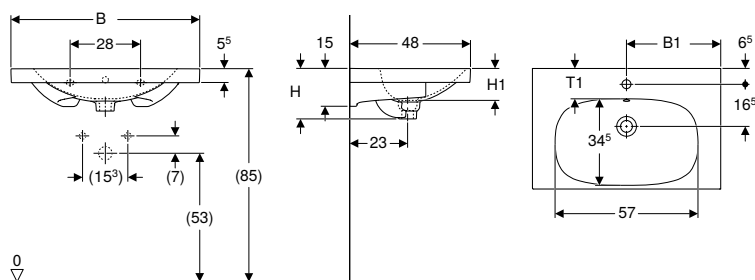

Mix & Match

Geberit Acanto washbasin with shelf surface

click & scan

Geberit
Acanto

Technical data

Product material	Fine fireclay

Characteristics

- Can be installed with a washbasin cabinet
- With shelf surface

Art. no.	Colour / surface	Mix & Tap hole Match	Overflow	B1 [cm]	Cabinet width [cm]	H [cm]	H1 [cm]	T [cm]	T1 [cm]	Fastening points	Shelf space
B / width: 75 cm											
500.622.01.2	white	Yes centred	visible, symmetrical	37.5	74	19.5	12	48	12	2	on both sides
B / width: 90 cm											
500.623.01.2	white	Yes centred	visible, symmetrical	45	89	16.5	13.5	48	11.5	4	on both sides
500.624.01.2	white	Yes without	visible, symmetrical		89	16.5	13.5	48	11.5	4	on both sides

Can be combined with

- Geberit iCon cabinet for washbasin, with one drawer → p. 614
- Geberit iCon cabinet for washbasin, with two drawers → p. 616
- Geberit ONE cabinet for washbasin, with one drawer → p. 480
- Geberit Acanto cabinet for washbasin, with one drawer and one internal drawer → p. 562
- Geberit ONE cabinet for washbasin, with two drawers → p. 482

Accessories

- Geberit dip tube trap for washbasin, horizontal outlet
- Geberit washbasin drain, space-saving model, slim design, with external waste plug with push actuation
- Geberit washbasin drain, space-saving model, slim design, with external waste plug and lever actuation
- Geberit washbasin drain, space-saving model, slim design, with free outlet and valve cover
- Geberit fastening material for washbasin → p. 1005

- A Geberit washbasin connector, space-saving model is required for the installation of the washbasin with base cabinet. See 'Assortment overview – Geberit Acanto washbasin connectors space-saving model' or online catalogue, washbasin accessories
- Mix & Match: Articles of the same width can be freely combined in the Geberit ONE, Acanto and iCon series