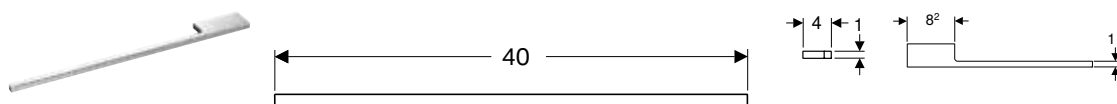

Geberit magnifying mirror

click & scan

Characteristics

- With triple magnification
- Self-adhesive

Art. no.
510100000

Geberit towel rail for bathroom furniture, with right-angled corner

click & scan

Application purposes