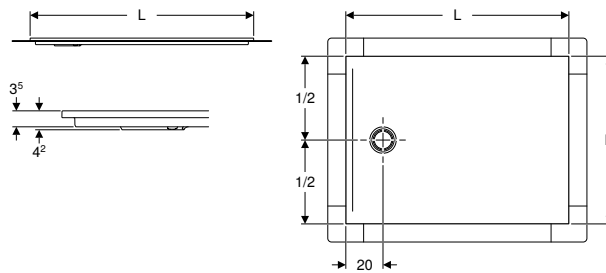

New

Geberit CleanFloor30 integrated shower surface, with sealing fleece, white

click & scan

Application purposes

- For use as floor-even shower surface
- For draining off waste water from a single shower head
- For floor constructions with Duofix installation frames up to upper edge of the shower surface 8–25 cm
- For raised installation up to 1.5 cm above finished floor
- Suitable for barrier-free construction

Technical data

Product material	Mineral composite material

Characteristics

- Outlet in the rear centre
- Sealing fleece, 10 cm circumferential, for connecting sealing systems
- Premounted sealing fleece
- Antislip class B according to EN 16165 (barefoot walking)
- Antislip class according to NF: PN 18
- Fulfils requirements in accordance with EN 14527, class 1
- Easy to clean
- Can bear loads of up to 300 kg

Scope of delivery

- Drain cover with comb insert

Art. no.	Colour / surface	B [cm]	H [cm]
L / length: 80 cm			
551.002.00.1	white / Matt	80	3.5
L / length: 90 cm			
551.003.00.1	white / Matt	80	3.5
551.011.00.1	white / Matt	90	3.5
L / length: 100 cm			
551.004.00.1	white / Matt	80	3.5
551.012.00.1	white / Matt	90	3.5
551.020.00.1	white / Matt	100	3.5
L / length: 110 cm			
551.005.00.1	white / Matt	80	3.5
551.013.00.1	white / Matt	90	3.5
551.021.00.1	white / Matt	100	3.5
L / length: 120 cm			
551.006.00.1	white / Matt	80	3.5
551.014.00.1	white / Matt	90	3.5
551.022.00.1	white / Matt	100	3.5
551.026.00.1	white / Matt	120	3.5
L / length: 140 cm			
551.007.00.1	white / Matt	80	3.5
551.015.00.1	white / Matt	90	3.5
551.023.00.1	white / Matt	100	3.5
L / length: 150 cm			
551.008.00.1	white / Matt	80	3.5
551.016.00.1	white / Matt	90	3.5
551.024.00.1	white / Matt	100	3.5
L / length: 160 cm			
551.009.00.1	white / Matt	80	3.5
551.017.00.1	white / Matt	90	3.5
551.025.00.1	white / Matt	100	3.5
L / length: 170 cm			
551.010.00.1	white / Matt	80	3.5
551.018.00.1	white / Matt	90	3.5
L / length: 180 cm			
551.019.00.1	white / Matt	90	3.5

Available as of April 2026