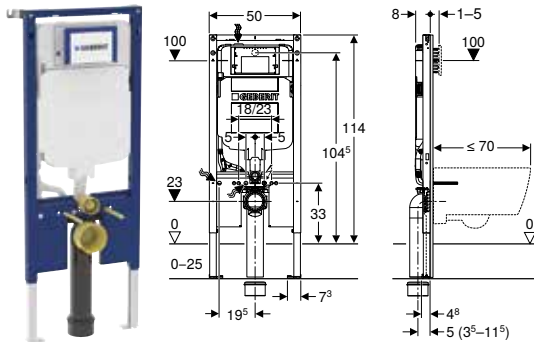

Geberit Duofix element for wall-hung WC, 114 cm, with Sigma concealed cistern 8 cm

click & scan

Application purposes

- For metal and wood frame walls
- For Geberit Duofix system walls
- For installation in part- or room-height prewalls
- For installation in room-height partition walls
- For floor constructions 0–25 cm
- For wall-hung WCs

Technical data

Flow pressure	0.1–10 bar
Flush volume, factory setting	6 l / 3 l
Flush volume large, adjustment range	4 l / 4.5 l / 6 l / 7.5 l
Flush volume small, adjustment range	2–4 l
Product material	Steel
Height-adjustable	Yes

Scope of delivery

- Water supply connection R 1/2", compatible with MasterFix and MeplaFix, with integrated angle stop valve and hand wheel
- Protection box for service opening
- 2 wall anchors
- Connection set for WC, $\varnothing$ 90 mm
- Connection bend 90° made of PE-HD, $\varnothing$ 90 mm
- Adapter socket made of PE-HD, $\varnothing$ 90 / 110 mm
- Fastening and protection material

Characteristics

- 2025 range
- Statically self-supporting frame, protected against corrosion with powder coating
- Frame for wall-hung WCs with connection dimensions as per EN 33 and projection up to 70 cm
- With pull-out plate for lateral fastening above the element on metal or wood profiles or on Geberit Duofix system studs
- Alternative fastening point for wall anchors
- Rotating foot plates, suitable for installation in U profiles UW 50 and UW 75
- Foot plates that can be mounted in Geberit Duofix system rail without tools, without additional components
- Galvanised non-slip leg supports protected against corrosion
- Connection bend can be mounted without tools at different depths, adjustable range 80 mm
- Interrupted crossbar enables a front flush depth for the vertical outlet bend
- Waste connector bend, extended, for connection in floor
- Geberit Sigma concealed cistern 8 cm, fully insulated against condensation
- For front actuation, suitable for single, dual and stop-and-go flushes
- Immediate post flush possible with factory setting
- Tool-free installation and maintenance work on concealed cistern
- Water supply connection on the top left
- Protection box for service opening, can be cut to length, protects against moisture and dirt
- With conduit pipe for feed pipe for Geberit AquaClean shower toilets and for connection cable
- Fastening option for electrical connection

Art. no.	B [cm]	H [cm]	T [cm]
111.796.00.2	50	114	8

Accessories

- Accessory overview – Geberit Duofix elements for WCs → p. 41

- Actuator plate has to be ordered separately