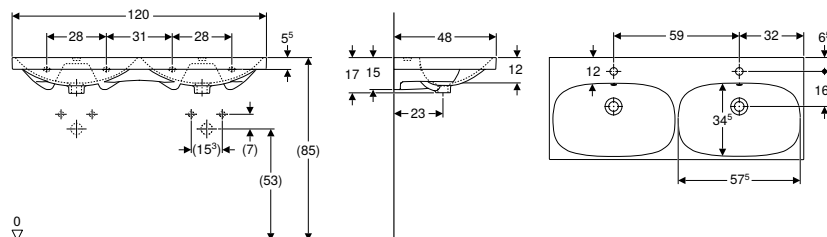

Double washbasins

Mix & Match

Geberit Acanto double washbasin

click & scan

Technical data

Product material	Fine fireclay

Characteristics

- Can be installed with a washbasin cabinet

Art. no.	Colour / surface	Mix & Match	Tap hole	Overflow	H [cm]	T [cm]
B / width: 120 cm						
500.627.01.2	white	Yes	centred	visible, symmetrical	17	48
500.628.01.2	white	Yes	without	visible, symmetrical	17	48

Can be combined with

- Geberit Acanto cabinet for double washbasin, with two drawers and two internal drawers → p. 565
- Geberit iCon cabinet for double washbasin, with two drawers → p. 619
- Geberit iCon cabinet for double washbasin, with four drawers → p. 620

Accessories

- Geberit dip tube trap for washbasin, horizontal outlet
- Geberit washbasin drain, space-saving model, slim design, with external waste plug with push actuation
- Geberit washbasin drain, space-saving model, slim design, with external waste plug and lever actuation
- Geberit washbasin drain, space-saving model, slim design, with free outlet and valve cover
- Geberit fastening material for washbasin → p. 1005

- A Geberit washbasin connector, space-saving model is required for the installation of the washbasin with base cabinet. See 'Assortment overview – Geberit Acanto washbasin connectors space-saving model' or online catalogue, washbasin accessories
- Mix & Match: Articles of the same width can be freely combined in the Geberit ONE, Acanto and iCon series