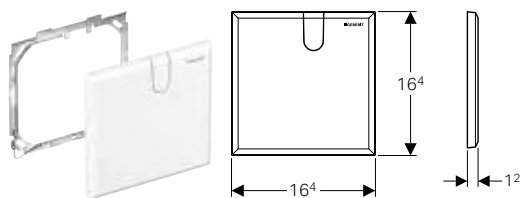

Geberit cover plate for concealed function box

click & scan

Application purposes

- For covering the service opening of Geberit washbasin taps with concealed function box
- For covering the service opening of Geberit installation boxes for Gateway

Scope of delivery

- Cover plate
- Mounting frame
- Fastening material

Technical data

Product material	Plastic

Art. no.	Colour / surface	L [cm]	B [cm]	T [cm]
116.425.11.1	white alpine	16.4	16.4	1.2