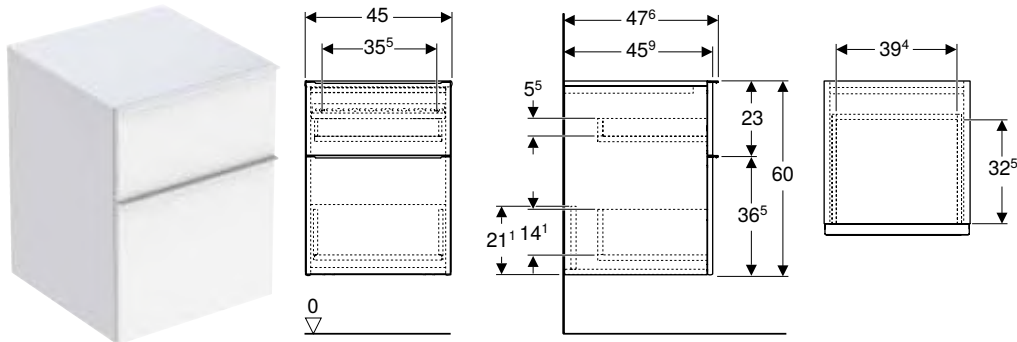

Geberit iCon low cabinet with two drawers

click & scan

Technical data

Product material	High-compressed three-layer chipboard
Drawer load max.	30 kg

Scope of delivery

- Low cabinet
- Fastening material

Characteristics

- FSC™ C134279 certified
- Wall-hung
- With two drawers
- Opening with handle
- Exchangeable handle
- Drawer with soft closing
- Moisture-resistant
- Delivered preassembled

Art. no.	Colour / surface	H [cm]	T [cm]
B / width: 45 cm			
502.315.01.1	Body, Front: white / high-gloss coated Handle: white / matt powder-coated	60	47.6
502.315.01.2	Body, Front: white / high-gloss coated Handle: chrome / glossy	60	47.6
502.315.01.3 *	Body, Front: white / matt coated Handle: white / matt powder-coated	60	47.6
502.315.JH.1	Body, Front: oak / wood-textured melamine Handle: lava / matt powder-coated	60	47.6
502.315.JK.1	Body, Front: lava / matt coated Handle: lava / matt powder-coated	60	47.6
502.315.JR.1 *	Body, Front: hickory / wood-textured melamine Handle: lava / matt powder-coated	60	47.6

* Order-based production

Can be combined with

- Geberit iCon cabinet for washbasin, with one drawer → p. 614
- Geberit iCon cabinet for washbasin, with two drawers → p. 616
- Geberit iCon cabinet for double washbasin, with two drawers → p. 619
- Geberit iCon cabinet for double washbasin, with four drawers → p. 620
- Geberit magnetic board with storage boxes → p. 574

Accessories

- Accessory overview – Geberit iCon bathroom furniture → p. 260