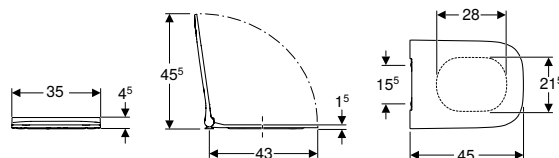

Geberit Smyle WC seat, square, slim design, sandwich shape

click & scan

Technical data

Product material	Duroplast
Fastening distance	15.5 cm

Characteristics

- Narrow design
- Sandwich shape
- Antibacterial

Art. no.	Colour / surface	B [cm]	H [cm]	T [cm]	QuickRelease function	Soft-closing mechanism	Fastening	Hinge material
500.688.01.1	white / glossy	35	4.5	45	Yes, with QuickRelease hinges	yes	from above	Brass chrome-plated
500.239.01.1	white / glossy	35	4.5	45	no	no	from above	Brass chrome-plated

Can be combined with

- Geberit Smyle wall-hung WC, square, washdown, small projection, shrouded, Rimfree → p. 675
- Geberit Smyle wall-hung WC, square, washdown, shrouded, Rimfree → p. 675
- Geberit Smyle floor-standing WC, square, washdown, back-to-wall, shrouded, Rimfree → p. 676