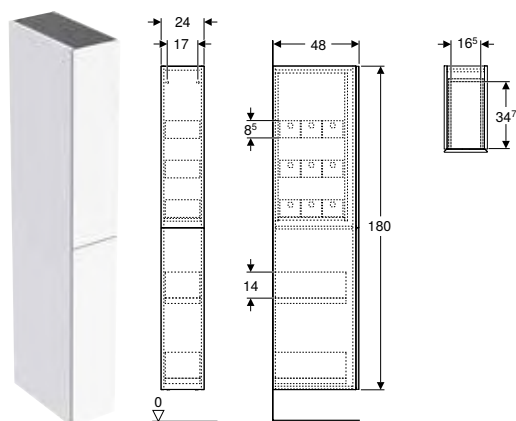

Geberit tall cabinet with two cargoes

click & scan

Geberit
iCon

Application purposes

- For Geberit ONE, Acanto and iCon series

Technical data

Product material	High-compressed three-layer chipboard
Drawer load max.	30 kg

Characteristics

- FSC™ C134279 certified
- Wall-hung
- With two drawers
- Wooden organiser boxes
- Drawer with soft closing
- Moisture-resistant
- Delivered preassembled

Scope of delivery

- Tall cabinet
- 9 organising boxes
- Fastening material

Art. no.	Colour / surface	H [cm]	T [cm]
B / width: 24 cm			
503.011.01.1	Body, Front: white / high-gloss coated	180	48
503.011.01.2	Body: white / high-gloss coated Front: white / glossy glass	180	48
503.011.01.3 *	Body, Front: white / matt coated	180	48
503.011.JH.1	Body, Front: oak / wood-textured melamine	180	48
503.011.JK.1	Body, Front: lava / matt coated	180	48
503.011.JK.2	Body: lava / matt coated Front: lava / glossy glass	180	48
503.011.JR.1 *	Body, Front: hickory / wood-textured melamine	180	48

* Order-based production

Can be combined with

- Geberit internal storage shelf → p. 1011
- Geberit organising box → p. 1011

Accessories

- Geberit internal storage shelf → p. 1011
- Geberit organising box → p. 1011
- Geberit power socket element with mains plug → p. 504