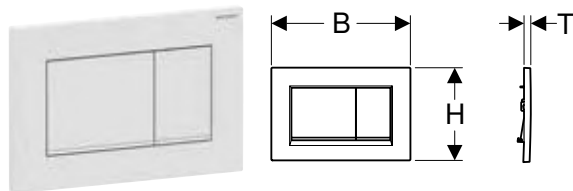

Art. no.	Colour / surface	Product material	B	H	T
			[cm]	[cm]	[cm]
115.889.SN.1	Plate, Button: brushed, easy-to-clean coated Design ring: polished	Stainless steel	24.6	16.4	1.2

Accessories

- Geberit extension set for Sigma, Omega and Kappa concealed cisterns → p. 204

Geberit Sigma20 actuator plate, square, dual flush

Application purposes

- For flush actuation with Sigma concealed cisterns

Technical data

Actuation force (N) max.	20 N

Characteristics

- Front actuation
- Sound-absorbing actuator rods, tool-free fast adjustment

Scope of delivery

- Mounting frame
- 2 distance bolts
- 2 actuator rods

Art. no.	Colour / surface	Product material	B	H	T
			[cm]	[cm]	[cm]
115.883.01.1	Plate, Button: white matt / easy-to-clean coated Design stripes: white / glossy	Plastic	24.6	16.4	1.2
115.883.11.1	Plate, Button: white / glossy Design stripes: white matt	Plastic	24.6	16.4	1.2
115.883.14.1	Plate, Button: black matt / easy-to-clean coated Design stripes: chrome / glossy	Plastic	24.6	16.4	1.2
115.883.16.1	Plate, Button: black matt / easy-to-clean coated Design stripes: black / glossy	Plastic	24.6	16.4	1.2
115.883.DW.1	Plate, Button: black / glossy Design stripes: black matt	Plastic	24.6	16.4	1.2
115.883.JQ.1	Plate, Button: chrome / matt, easy-to-clean coated Design stripes: chrome / glossy	Plastic	24.6	16.4	1.2
115.883.JT.1	Plate, Button: white matt / easy-to-clean coated Design stripes: chrome / glossy	Plastic	24.6	16.4	1.2
115.883.KH.1	Plate, Button: chrome / glossy Design stripes: matt chrome	Plastic	24.6	16.4	1.2
115.883.KJ.1	Plate, Button: white / glossy Design stripes: chrome / glossy	Plastic	24.6	16.4	1.2
115.883.KK.1	Plate, Button: white / glossy Design stripes: gold-coloured / glossy	Plastic	24.6	16.4	1.2
115.883.KM.1	Plate, Button: black / glossy Design stripes: chrome / glossy	Plastic	24.6	16.4	1.2

Accessories

- Geberit extension set for Sigma, Omega and Kappa concealed cisterns → p. 204
- Geberit DuoFresh module with automatic actuation, for Sigma concealed cistern 12 cm → p. 191
- Geberit DuoFresh module with manual actuation, for Sigma concealed cistern 12 cm → p. 192
- Geberit DuoFresh module with automatic actuation, for Sigma concealed cistern 8 cm → p. 192
- Geberit DuoFresh module with manual actuation, for Sigma concealed cistern 8 cm → p. 193