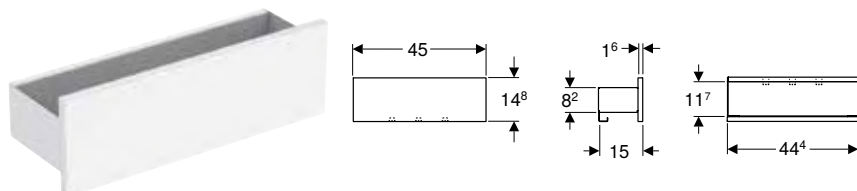

Additional furniture

Geberit Smyle wall shelf, square design

click & scan

Technical data

Product material	High-compressed three-layer chipboard

Scope of delivery

- Wall shelf
- Fastening material

Characteristics

- FSC™ C134279 certified
- Wall-hung
- With three towel hooks
- Moisture-resistant
- Delivered preassembled

Art. no.	Colour / surface	B [cm]	H [cm]	T [cm]
500.362.00.1	Body: white / matt coated Front: white / high-gloss coated	45	14.8	15
500.362.JK.1 *	Body, Front: lava / matt coated	45	14.8	15
500.362.JL.1 *	Body: sand grey / matt powder-coated Front: sand grey / high-gloss coated	45	14.8	15
500.362.JR.1	Body: lava / matt powder-coated Front: hickory / wood-textured melamine	45	14.8	15

* Order-based production