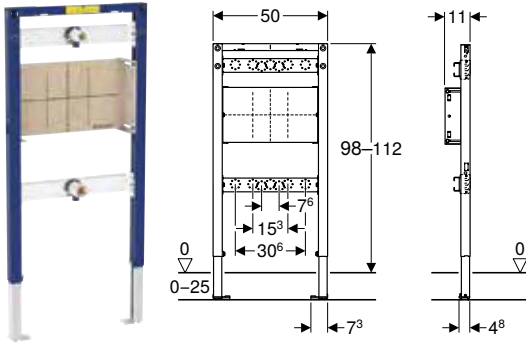

Geberit Duofix element for shower and bathtub, 98–112 cm, wall-mounted tap, concealed

click & scan

Application purposes

- For metal and wood frame walls
- For Geberit Duofix system walls
- For installation in part- or room-height prewalls
- For installation in room-height partition walls
- For floor constructions 0–25 cm
- For concealed taps

Technical data

Product material	Steel

Scope of delivery

- Elbow tap connector Rp 1/2" / R 1/2", compatible with MF
- Elbow tap connector Rp 3/4" / R 1/2", compatible with MF
- 2 sound insulation bases
- 2 insulating sleeves
- Fastening material

Characteristics

- 2025 range
- Statically self-supporting frame, protected against corrosion with powder coating
- With pull-out plate for lateral fastening above the element on metal or wood profiles or on Geberit Duofix system studs
- Alternative fastening point for wall anchors
- Rotating foot plates, suitable for installation in U profiles UW 50 and UW 75
- Foot plates that can be mounted in Geberit Duofix system rail without tools, without additional components
- Galvanised non-slip leg supports protected against corrosion
- Mounting plate adjustable in height and depth
- Mounting plate made of veneered wood, waterproof bonded
- Building material class B2 in accordance with DIN 4102-1, resp. class D-s2, d0 in accordance with EN 13501-3
- Formaldehyde release class A in accordance with EN 1084, resp. Class E 1 according to EN 13936
- Crossbar for tap adjustable in height and depth

Art. no.	B [cm]	H [cm]	T [cm]
111.780.00.2	50	98–112	11

Accessories

- Accessory overview – Geberit Duofix elements for showers and bathtubs → p. 81