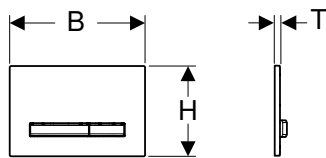

Geberit Sigma50 actuator plate, square, dual flush, metal colour chrome-plated

click & scan

Application purposes

- For flush actuation with Sigma concealed cisterns

Technical data

Actuation force (N) max.	20 N

Characteristics

- Front actuation
- Easy-to-clean coated actuator buttons
- Sound-absorbing actuator rods, tool-free fast adjustment

Scope of delivery

- Mounting frame
- 2 distance bolts
- 2 actuator rods

Art. no.	Colour / surface	Product material	B	H	T
			[cm]	[cm]	[cm]
115.788.00.2	Base plate: chrome / glossy Cover plate: customised Button: chrome / brushed, easy-to-clean coated	Die-cast zinc	24.6	16.4	1
115.788.11.2	Base plate: chrome / glossy Cover plate: white / glossy Button: chrome / brushed, easy-to-clean coated	Die-cast zinc / plastic	24.6	16.4	1.3
115.788.21.2	Base plate, Cover plate: chrome / glossy Button: chrome / brushed, easy-to-clean coated	Die-cast zinc / brass	24.6	16.4	1.2
115.788.DW.2	Base plate: chrome / glossy Cover plate: black / glossy Button: chrome / brushed, easy-to-clean coated	Die-cast zinc / plastic	24.6	16.4	1.3
115.788.GH.2	Base plate, Cover plate, Button: chrome / brushed, easy-to-clean coated	Die-cast zinc / brass	24.6	16.4	1.2
115.788.JK.2	Base plate: chrome / glossy Cover plate: lava / glossy glass Button: chrome / brushed, easy-to-clean coated	Die-cast zinc / glass	24.6	16.4	1.4
115.788.JL.2	Base plate: chrome / glossy Cover plate: sand grey / glossy glass Button: chrome / brushed, easy-to-clean coated	Die-cast zinc / glass	24.6	16.4	1.4
115.788.JM.2	Base plate: chrome / glossy Cover plate: Mustang slate Button: chrome / brushed, easy-to-clean coated	Die-cast zinc / slate (natural product)	24.6	16.4	1.4
115.788.JV.2	Base plate: chrome / glossy Cover plate: concrete look Button: chrome / brushed, easy-to-clean coated	Die-cast zinc / ceramic	24.6	16.4	1.4
115.788.JX.2	Base plate: chrome / glossy Cover plate: black walnut Button: chrome / brushed, easy-to-clean coated	Die-cast zinc / wood (natural product)	24.6	16.4	1.4
115.788.SD.2	Base plate: chrome / glossy Cover plate: reflective smoked glass Button: chrome / brushed, easy-to-clean coated	Die-cast zinc / glass	24.6	16.4	1.4

Accessories

- Geberit extension set for Sigma, Omega and Kappa concealed cisterns → p. 204
- Geberit DuoFresh module with automatic actuation, for Sigma concealed cistern 12 cm → p. 191
- Geberit DuoFresh module with manual actuation, for Sigma concealed cistern 12 cm → p. 192
- Geberit DuoFresh module with automatic actuation, for Sigma concealed cistern 8 cm → p. 192
- Geberit DuoFresh module with manual actuation, for Sigma concealed cistern 8 cm → p. 193

- The colour and structure of natural products may vary
- Lead time: 6 weeks for art. nos. 115.788.JV.2 and 115.788.JX.2