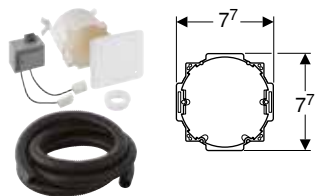

Geberit installation set with concealed power supply unit, for Types 8x and 18x washbasin taps

click & scan

Application purposes

- For concealed installation
- For power supply of washbasin taps Types 85–88, 185 and 186

Characteristics

- Power supply for max. eight taps

Scope of delivery

- Cover for flush-mounting box
- Flush-mounting box for drilling hole $\varnothing$ 76 mm
- Hardwired transformer
- Conduit pipe, length 2.5 m

Technical data

Degree of protection	IP20
Nominal voltage	230 V AC
Mains frequency	50–60 Hz
Output voltage	12 V AC

Art. no.

241.631.00.1

Accessories

- Geberit extension cable for power supply unit, for Types 8x and 18x washbasin taps → p. 352