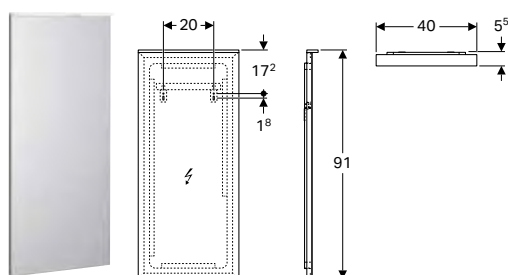

Mirrors

Geberit Xeno² illuminated mirror

click & scan

Technical data

Degree of protection	IP44
Nominal voltage	100–230 V AC
Mains frequency	50 Hz / 60 Hz
Operating voltage	12 V DC
Output voltage	12 V DC
Product material	Glass
Light source energy efficiency class	F
Light colour	4200 K

Characteristics

- LED lighting
- Heated rear to prevent mirror steaming up
- Touch-sensor switch
- Dimmable
- With memory function for the lighting

Art. no.	Colour / surface	B [cm]	B1 [cm]	H [cm]	T [cm]	Protection class	Power consumption [W]	Power consumption of mirror heating [W]	Luminous flux [lm]
500.520.00.1	brushed aluminium	40	20	91	5.5	I	9.4	18	975