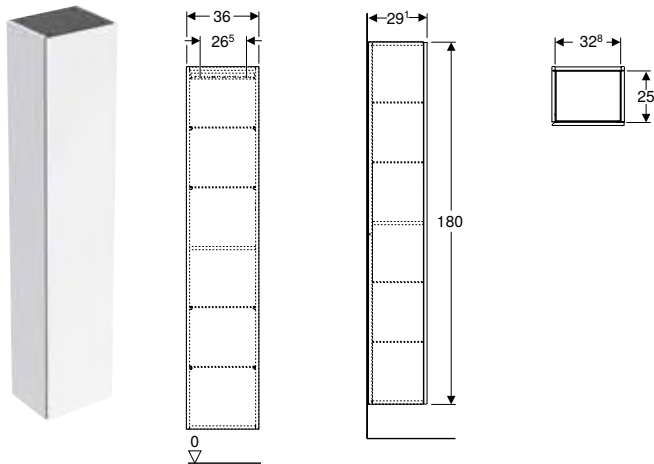

Bathroom furniture

Side cabinets

Geberit tall cabinet with one door

click & scan

Application purposes

- For Geberit ONE, Acanto and iCon series

Technical data

Product material	High-compressed three-layer chipboard

Scope of delivery

- Tall cabinet
- 4 glass shelves
- Fastening material

Characteristics

- FSC™ C134279 certified
- Wall-hung
- With one door
- Door with soft closing
- Opening with recessed handle or push-to-open mechanism
- With four movable glass shelves
- With one fixed shelf
- Hinge side left or right
- Moisture-resistant
- Delivered preassembled

Art. no.	Colour / surface	H [cm]	T [cm]
B / width: 36 cm			
502.316.01.1	Body, Front: white / high-gloss coated	180	29.1
502.316.01.2	Body: white / high-gloss coated Front: white / glossy glass	180	29.1
502.316.01.3 *	Body, Front: white / matt coated	180	29.1
502.316.JH.1	Body, Front: oak / wood-textured melamine	180	29.1
502.316.JK.1	Body, Front: lava / matt coated	180	29.1
502.316.JK.2	Body: lava / matt coated Front: lava / glossy glass	180	29.1
502.316.JR.1 *	Body, Front: hickory / wood-textured melamine	180	29.1
505.083.00.7 *	Body, Front: greige / matt coated	180	29.1
505.083.00.8 *	Body, Front: black / matt coated	180	29.1

* Order-based production

Accessories

- Geberit set of narrow feet → p. 577