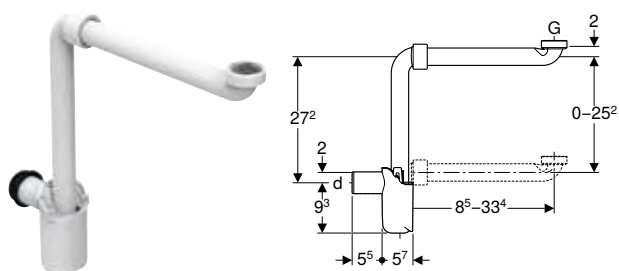

Bottle traps with dip tube, for washbasins, space-saving model

Geberit dip tube trap for washbasin, space-saving model, horizontal outlet

click & scan

Application purposes

- For space-saving connection of washbasins in bathroom furniture

Technical data

Depth of water seal (mm)	50 mm
Product material	PP

Characteristics

- Quality-monitored in accordance with EN 274-3
- Space-saving model
- For cleaning accessible
- Horizontal outlet

Scope of delivery

- Connection bend with union nut
- Seals

Art. no.	Colour / surface	d, ø [mm]	Discharge rate [l/s]	G ["]	h [cm]
151.116.11.1	white alpine	32	0.68	1 1/4	8.5-33.4
151.117.11.1	white alpine	40	0.68	1 1/4	8.5-33.4