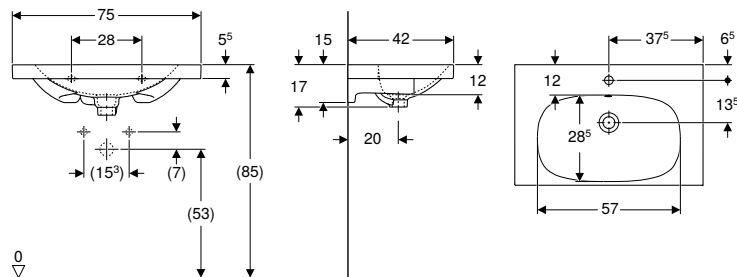

Geberit Acanto washbasin, small projection, with shelf surface

click & scan

Technical data

Product material	Fine fireclay

Characteristics

- Can be installed with a washbasin cabinet
- Small projection
- With shelf surface

Art. no.	Colour / surface	Tap hole	Overflow	Cabinet width	H	T	Shelf space
				[cm]	[cm]	[cm]	

B / width: 75 cm

500.632.01.2	white	centred	visible, symmetrical	74	17	42	on both sides

Can be combined with

- Geberit Acanto cabinet for washbasin, with one drawer and one internal drawer, small projection → p. 564

Accessories

- Geberit dip tube trap for washbasin, horizontal outlet
- Geberit washbasin drain, space-saving model, slim design, with external waste plug with push actuation
- Geberit washbasin drain, space-saving model, slim design, with external waste plug and lever actuation
- Geberit washbasin drain, space-saving model, slim design, with free outlet and valve cover
- Geberit fastening material for washbasin → p. 1005

- A Geberit washbasin connector, space-saving model is required for the installation of the washbasin with base cabinet. See 'Assortment overview – Geberit Acanto washbasin connectors space-saving model' or online catalogue, washbasin accessories