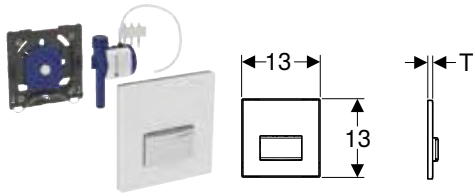

Geberit urinal flush control with pneumatic flush actuation, Type 50 actuator plate, square

click & scan

Application purposes

- For manual flush actuation of urinals

Technical data

Flow pressure	1–8 bar
Water test pressure max.	16 bar
Test pressure air / inert gas max.	3 bar
Actuation force (N) max.	12 N
Flow rate at 100 kPa / 1 bar without flow limiter	0.3 l/s
Flow rate at 100 kPa / 1 bar with flow limiter	0.18 l/s
Flush time, adjustment range	4 s / 8 s / 12 s

Characteristics

- Actuator plate with securing bar
- Flush time setting with air nozzles (pneumatic)
- Low flush actuation force
- Short stroke movement
- Flush volume can be reduced to 0.5 l per flush with regulating screw of installation set
- Tap group II in accordance with DIN 4109
- Components in contact with drinking water lead-free

Scope of delivery

- Type 50 actuator plate
- Pneumatic flush actuation, premounted on mounting frame
- Pneumatic valve
- Fastening material

Art. no.	Colour / surface	Product material	B [cm]	H [cm]	T [cm]
116.016.00.5	customised	Die-cast zinc	13	13	0.8
116.016.11.5	Plate: white alpine / glossy Button: chrome / brushed	Die-cast zinc / plastic	13	13	1.1
116.016.DW.5	Plate: black / glossy Button: chrome / brushed	Die-cast zinc / plastic	13	13	1.1
116.016.GH.5	Plate, Button: chrome / brushed	Die-cast zinc / brass	13	13	1
116.016.JK.5	Plate: lava / glossy glass Button: chrome / brushed	Die-cast zinc / glass	13	13	1.2
116.016.JL.5	Plate: sand grey / glossy glass Button: chrome / brushed	Die-cast zinc / glass	13	13	1.2
116.016.SD.5	Plate: reflective smoked glass Button: chrome / brushed	Die-cast zinc / glass	13	13	1.2

Can be combined with

- Geberit installation set with flush pipe, for urinal flush control, universal → p. 286
- Geberit installation set with nipple made of brass, for urinal flush control, universal → p. 287
- Geberit Duofix element for urinal, 112–130 cm, universal → p. 72
- Geberit Duofix element for urinal, 112–130 cm, universal, for spray head → p. 73
- Geberit GIS element for urinal, 114 cm, universal → p. 119
- Geberit GIS element for urinal, 114 cm, universal, for spray head → p. 120
- Geberit Kombifix element for urinal, 109–127 cm, universal → p. 23
- Geberit Kombifix element for urinal, 109–127 cm, universal, for spray head → p. 24