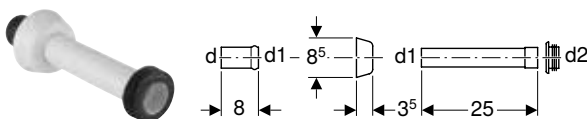

Geberit flush bend extension set with collar

click & scan

Application purposes

- For connecting flush bends and WCs

Scope of delivery

- Ring seal socket
- Collar
- Flush pipe
- Sleeve made of EPDM, ø 44 / 55 mm

Technical data

Product material		ASA			
Art. no.	Colour / surface	d, ø [mm]	d1, ø [mm]	d2, ø [mm]	arc [°]
118.026.11.1	white alpine	45	40	44	0
118.026.21.1	chrome / glossy	45	40	44	0