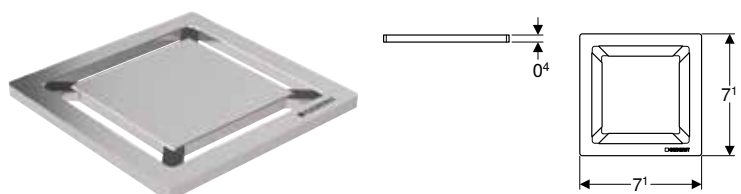

Geberit CleanPoint design grating, 8 x 8 cm

click & scan

Application purposes

- For shower floor drain with grating frame 8 x 8 cm

Technical data

Product material	Stainless steel

Characteristics

- Brushed
- Load-bearing capacity, class K 3 (3 kN)

Art. no.	Nominal width [cm]	L [cm]	B [cm]	H [cm]
154.312.00.1	8	7.1	7.1	0.4