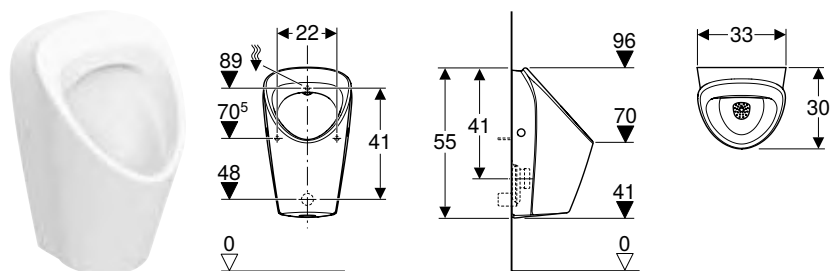

Urinals

Flush operation

Geberit Selnova S urinal, inlet from the rear, outlet to the rear or downwards

click & scan

Application purposes

- For operating with automatic, water-saving flush
- For operation with manual or automatic flush actuation
- For concealed urinal flush controls
- For concealed urinal flush controls, hidden
- For exposed urinal flush controls, hidden

Technical data

Flush volume small, adjustment range	0.5 l
Product material	Vitreous china

Characteristics

- Rimless
- Flushing out of urinal ceramic with 0.5 l per flush guaranteed, while compliant with EN13407
- Flush guide can be replaced without removing the sanitary ceramic
- Concealed flush guide
- Hidden trap
- Wall-hung
- Hidden fastening

Scope of delivery

- Urinal ceramic
- Fastening material for urinal
- Drain strainer
- Flush guide

Art. no.	Colour / surface	B [cm]	H [cm]	T [cm]	Outlet
503.105.00.1	white	33	55	30	to the rear or downwards

Accessories

- Geberit flush bend extension for urinal, with sleeve
- Geberit inlet connection piece for urinals → p. 943
- Geberit urinal trap, horizontal outlet
- Geberit urinal trap, vertical outlet
- Geberit urinal division, plastic → p. 937
- Geberit urinal division, glass → p. 938
- Geberit urinal division, sanitary ceramic → p. 938