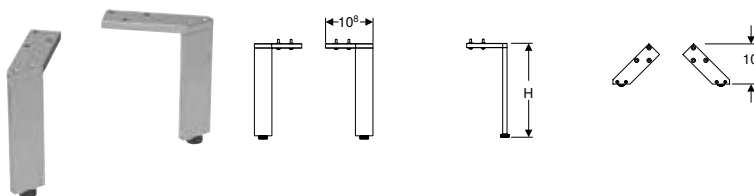

Geberit set of narrow feet

click & scan

Technical data

Product material	Aluminium

Scope of delivery

- Set of 2 pieces
- Fastening material

Characteristics

- Height adjustable for compensating floor unevenness

Art. no.	Colour / surface	H [cm]
500.367.00.1	chrome / Glossy	15
500.658.00.2	chrome / Glossy	26
500.657.00.2	chrome / Glossy	30