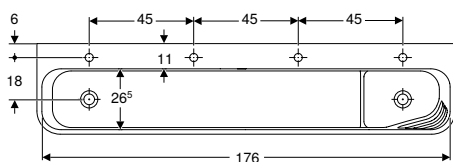

Application purposes

- For children
- For schools, childcare facilities and other educational facilities
- Suitable for children of different age groups
- For playing and learning
- For mounting on solid walls or drywalls
- For mounting on Geberit GIS set for Bambini play and washspace
- To install on Geberit Duofix elements for washbasins

Characteristics

- Four washbasin areas
- Three different heights
- Small projection
- Integrated storage function with slide and haptic area for water play and multi-sensory experience
- Rounded edges for avoiding injuries
- Shockproof
- Scratchproof
- Easy cleaning
- Seamless surface repair

Technical data

Product material	Varicor

Scope of delivery

- Washing trough

Art. no.	Colour / surface	Overflow	Drain	B	H	T
				[cm]	[cm]	[cm]
Tap hole: left and right						
502.977.00.1	Washing trough: white alpine / matt	without	left and right	180	30	39
502.977.SX.1 *	Washing trough: white alpine / matt Dekorlinie aussen: light blue / matt Dekorlinie innen: ocean blue / matt	without	left and right	180	30	39
502.977.79.1 *	Washing trough: white alpine / matt Dekorlinie aussen: light green / matt Dekorlinie innen: forest green / matt	without	left and right	180	30	39
502.977.FY.1 *	Washing trough: white alpine / matt Dekorlinie aussen: orange / matt Dekorlinie innen: carmine red / matt	without	left and right	180	30	39

* Order-based production

Can be combined with

- Geberit Bambini washbasin tap, single-lever mixer → p. 811
- Geberit Bambini washbasin tap, battery operation → p. 816
- Geberit Bambini washbasin tap, mains operation → p. 812
- Geberit Bambini washbasin tap, mains operation → p. 814

Accessories

- Assortment overview – Geberit Bambini play and washspaces for deck-mounted taps → p. 797
- Assortment overview – Geberit Bambini play and washspaces for wall-mounted taps → p. 799