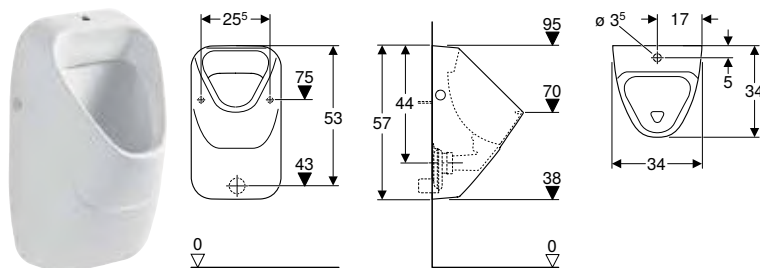

Geberit Alivio urinal, inlet from the top, outlet to the rear or downwards

Application purposes

- For operating with automatic, water-saving flush
- For exposed urinal flush controls

Technical data

Flush volume small, adjustment range	1 l
Product material	Vitreous china

Characteristics

- Wall-hung
- With flush rim
- Hidden trap
- Hidden fastening
- Fulfils requirements in accordance with EN 13407

Scope of delivery

- Urinal ceramic
- Fastening material for urinal

Art. no.	Colour / surface	B [cm]	H [cm]	T [cm]	Outlet
238150000	white	34	57	34	to the rear or downwards

To order additionally

- Urinal trap

Accessories

- Geberit pressure flushing valve for urinal with electronic flush actuation, battery operation, for surface mounting
- Geberit flush pipe for urinal with inlet from the top
- Geberit urinal trap, horizontal outlet
- Geberit urinal trap, vertical outlet
- Geberit urinal division, glass → p. 938
- Geberit urinal division, sanitary ceramic → p. 938

- Urinal trap not included in scope of delivery