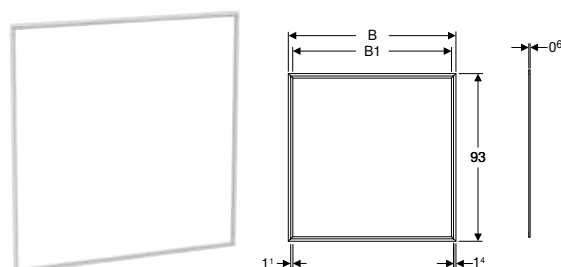

Cover frame for Geberit ONE mirror cabinet, concealed installation

click & scan

Application purposes

- For covering unfinished tile edges

Characteristics

- Cover width 14 mm

Technical data

Product material	Aluminium

Art. no.	Colour / surface	B1 [cm]
B / width: 62.8 cm		
505.841.00.1	white / powder-coated aluminium	60
505.841.00.2	anodised aluminium	60
B / width: 77.8 cm		
505.842.00.1	white / powder-coated aluminium	75
505.842.00.2	anodised aluminium	75
B / width: 92.8 cm		
505.843.00.1	white / powder-coated aluminium	90
505.843.00.2	anodised aluminium	90
B / width: 107.8 cm		
505.844.00.1	white / powder-coated aluminium	105
505.844.00.2	anodised aluminium	105
B / width: 122.8 cm		
505.845.00.1	white / powder-coated aluminium	120
505.845.00.2	anodised aluminium	120