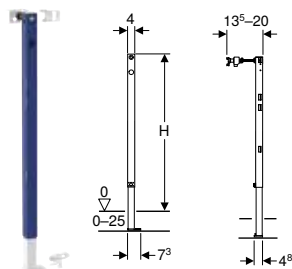

Art. no.	B [cm]	H [cm]	h [cm]	T [cm]
111.085.00.1	5	220-280	211	5
111.086.00.1	5	260-320	251	5
111.087.00.1	5	300-360	291	5
111.088.00.1	5	340-400	331	5

- For ceiling lowerings of 5-25 mm with fire and sound insulation requirements, use the panel strips, bonded set (art. no. 111.288.00.1)

Geberit Duofix part-height stud

click & scan

Application purposes

- For creating part-height Geberit Duofix system walls
- For metal and wood frame walls
- For installation as intermediate stud or lateral connecting stud
- For floor constructions 0-25 cm

Scope of delivery

- 2 rail clips
- Wall anchor
- Fastening material

Characteristics

- 2025 range
- Alternative fastening point for wall anchors
- Rotatable foot plates
- Inherently stable
- Powder-coated
- Corrosion-resistant
- Foot plate depth suitable for installation in U-profiles UW 50 and UW75 and Geberit Duofix system rails
- Galvanised non-slip leg supports protected against corrosion

Art. no.	B [cm]	H [cm]	T [cm]
111.825.00.2	4	82-112	7.3
111.079.00.2	4	112-144	7.3

Accessories

- Geberit Duofix set of foot extensions 20 cm length → p. 95