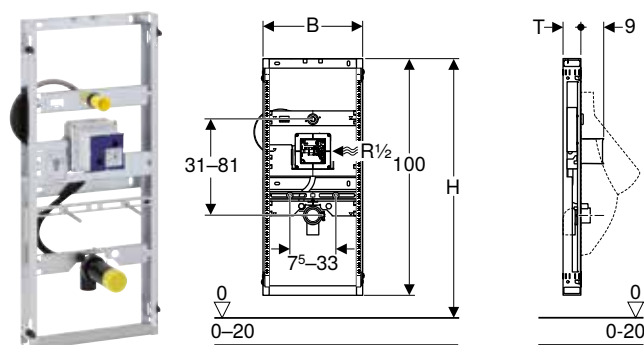

Geberit GIS element for urinal, 114–132 cm, universal, for hidden urinal flush control

click & scan

Application purposes

- For installation in Geberit GIS support systems for prewalls, partition walls or freestanding walls
- For Geberit urinal flush controls for covered installation, vandal-resistant
- For floor constructions 0–20 cm

Technical data

Flow pressure	1–8 bar
Water test pressure max.	16 bar
Test pressure air / inert gas max.	3 bar
Flow rate at 100 kPa / 1 bar without flow limiter	0.3 l/s
Flow rate at 100 kPa / 1 bar with flow limiter	0.24 l/s

Characteristics

- Frame, zinc-plated
- Frame with four quick-action fasteners
- Infinitely variable height adjustment in Geberit GIS structure
- Water supply connection compatible with MasterFix and MeplaFix
- Elbow connector can be mounted without tools
- Premounted stop valve with throttle
- Service opening behind urinal
- Flexible flush hose with guide and built-in check valve
- Equipped with conduit pipe to connect the sensor in the trap to the urinal flush control
- Fastening for inlet $\varnothing$ 32 mm, height-adjustable
- Fastening for connection bend, height-adjustable and sound-absorbing
- Urinal fasteners M8 width- and height-adjustable
- Crossbars with centring marks, adjustable without tools
- Can be refitted with accessories to fit urinals with spray head

Scope of delivery

- Elbow tap connector R 1/2"
- Protection box with cover
- Protection plug
- Connection bend made of PE-HD, $\varnothing$ 50 / 63 mm
- Protective cap
- 2 threaded rods M8
- Fastening material

Art. no.	B [cm]	H [cm]	T [cm]
461.689.00.1	42	109–127	7.5

Can be combined with

- Geberit urinal flush control with electronic flush actuation, mains operation, concealed installation, hidden → p. 263

Accessories

- Accessory overview – Geberit GIS elements for urinals → p. 116

- For urinals with spray head, the Geberit inlet crossbar for urinal (art. no. 242.042.00.1) is required in addition