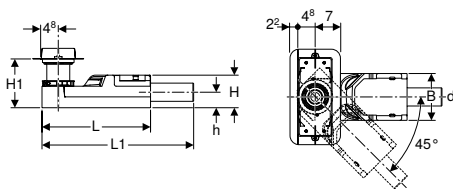

Geberit International Sales, version: October 2025

		Geberit installation set for CleanLine shower channel, for screed height at inlet 90–220 mm	Geberit installation set with inlet, for shower channels of the CleanLine series	Geberit installation set for CleanLine shower channel, for screed height at inlet 65–90 mm	Geberit installation set for CleanLine shower channels, floor-penetrating installation
		154.150.00.1	154.159.00.1	154.152.00.1	154.153.00.1
Length 30–160 cm					
Geberit CleanLine20 shower channel	154.453.KS.1	✓	✓	✓	✓
Geberit CleanLine30 shower channel	154.504.KS.1	✓	✓	✓	✓
	154.504.TE.1	✓	✓	✓	✓
Tile-bearing					
Geberit CleanLine shower channel, tile-bearing	154.455.00.1	✓	✓	✓	✓

✓ Compatible

Geberit installation set for CleanLine shower channel, for screed height at inlet 90–220 mm

click & scan

Application purposes

- For drainage of Geberit shower channels of the CleanLine series
- For composite seals
- For screed height ≥ 90 mm at inlet
- For use as floor drain with horizontal outlet

Technical data

Depth of water seal (mm)	50 mm

Characteristics

- Quality-monitored in accordance with EN 1253-3
- Premounted sealing fleece
- Sealing fleece, 10 cm circumferential, for connecting sealing systems
- Base unit made of EPS, for sound decoupling and receiving the trap

Scope of delivery

- Protection box cover with reference line
- Thin bed bonding flange
- Trap made of PE-HD
- Fastening material
- Distance plate, thickness 2 cm

Art. no.	DN	d, $\varnothing$ [mm]	Discharge rate [l/s]	L [cm]	L1 [cm]	B [cm]	H [cm]	H1 [cm]	h [cm]
154.150.00.1	50	50	0.8	30	35.8	13	9	9–22	4.2

To order additionally

- Shower channel of the CleanLine series

Accessories

- Geberit CleanLine20 shower channel → p. 394
- Geberit CleanLine30 shower channel → p. 395
- Geberit CleanLine50 shower channel → p. 396
- Geberit CleanLine60 shower channel for thin floorings → p. 396
- Geberit CleanLine80 shower channel → p. 397
- Geberit CleanLine shower channel, tile-bearing → p. 394

- Consider screed height of the base unit with tile sizes < 5 cm. Have product material and thickness of the screed defined by tiler.