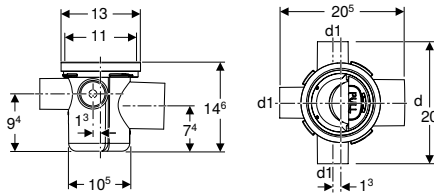

Geberit collector drain

click & scan

Application purposes

- For use inside buildings
- For connecting sanitary appliances
- For use as floor drain with horizontal outlet
- For cross-floor installations

Technical data

Inlet capacity	0.5 l/s
Depth of water seal (mm)	50 mm
Product material	PE-HD

Characteristics

- Straight connector permanently mounted, $\varnothing$ 75 mm, made of PE-HD
- Three connection options, made of PE-HD, $\varnothing$ 50 mm
- Trap insert can be removed without tools

Scope of delivery

- Trap

Art. no.	DN	DN1	d, $\varnothing$ [mm]	Discharge rate [l/s]	d1, $\varnothing$ [mm]	L [cm]	H [cm]
388.007.00.1	70	50	75	0.8	50	20	15
388.008.00.1			75	0.8	50		15

Accessories

- Geberit ready-to-fit set for collector drain → p. 435

- Geberit collector drain Art. No. 388.008.00.1 fits together with Geberit ready-to-fit set for collector drain Art. No. 388.005.00.1