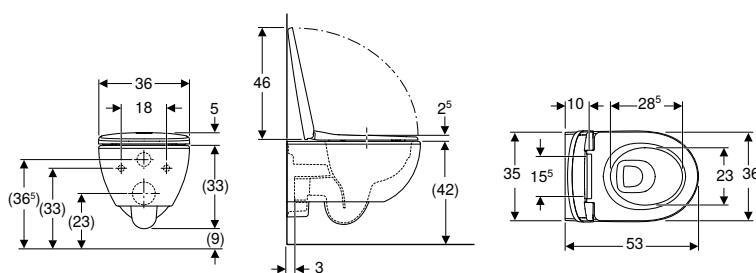

Geberit Selnova set of wall-hung WC, Premium, washdown, shrouded, Rimfree, with WC seat

click & scan

Application purposes

- For concealed cisterns
- For pressure flushing valves

Technical data

Product material	Vitreous china

Characteristics

- Wall-hung
- Washdown WC
- Rimless WC ceramic appliance featuring Rimfree flush technology
- Easy fastening with Easy Fast Fixing (type EFF3)
- Type 1, full flush volume 6 / 5 / 4 l, in accordance with EN 997
- 4 l flush
- Shrouded
- WC seat made of Duroplast
- Overlapping WC lid

Scope of delivery

- WC ceramic appliance
- WC seat
- Fastening material

Art. no.	Colour / surface	B [cm]	H [cm]	T [cm]	QuickRelease function	Soft-closing mechanism	Fastening	Hinge material
502.793.00.1	white	36	38	53	Yes, with QuickRelease hinges		yes from above	Stainless steel