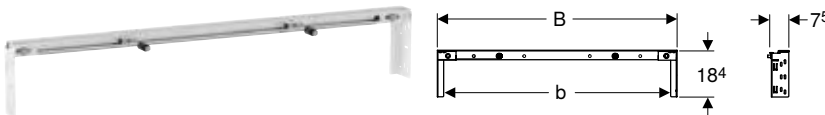

Accessories

- Geberit Duofix crossbar for element fastening, for stud clearance from 60 cm → p. 92

Geberit Duofix crossbar for element fastening, for stud clearance from 60 cm

click & scan

Application purposes