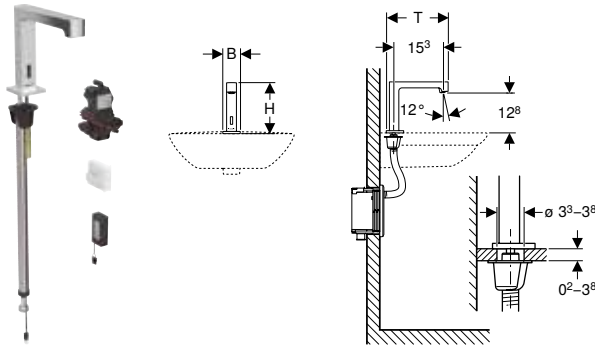

Accessories

- Geberit tap aerator for Piave and Brenta washbasin taps → p. 352

Taps

Washbasin taps
Deck-mounted, battery operation

Geberit Brenta washbasin tap, deck-mounted, battery operation, for concealed function box