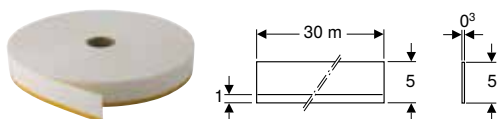

Accessories for sound insulation

Geberit GIS sound insulation tape

click & scan

Application purposes

- For structure-borne sound decoupling between panels and building structure
- For avoiding uncontrollable formation of cracks

Characteristics

- Single-sided self-adhesive
- Permanently elastic
- Vinyl foam tape
- Closed-cell

Art. no.

461.036.00.1