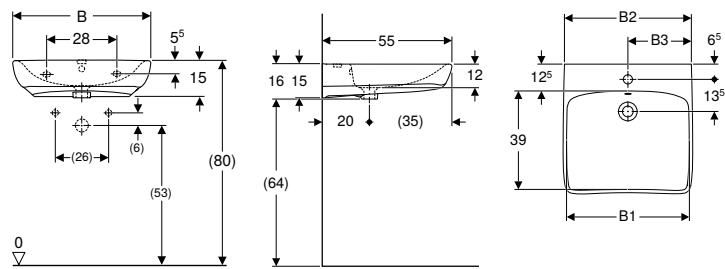

Washbasins

Washbasins, barrier-free

Geberit Selnova Comfort washbasin, barrier-free

Application purposes

- Suitable for use by wheelchair users

Technical data

Product material	Vitreous china

Characteristics

- Ergonomically shaped front
- Shallow bowl

Scope of delivery

- Washbasin

Art. no.	Colour / surface	Tap hole	Overflow	B1 [cm]	B2 [cm]	B3 [cm]	H [cm]	T [cm]

B / width: 55 cm

500.302.01.1	white	centred	visible, symmetrical	48	54	27.5	16	55
500.187.01.1	white	centred	without	48	54	27.5	16	55

B / width: 65 cm

500.292.01.1	white	centred	visible, symmetrical	58	64	32.5	16	55
500.188.01.1	white	centred	without	58	64	32.5	16	55

Accessories

- Geberit concealed trap for washbasin, with in-wall cabinet, ready-to-fit set, screen valve and overflow pipe, horizontal outlet
- Geberit set of concealed trap for washbasin, horizontal outlet
- Geberit dip tube trap for washbasin, space-saving model, horizontal outlet
- Geberit waste outlet with free outlet and valve cover
- Geberit waste outlet with free outlet, screen
- Geberit waste outlet with overflow pipe, for washbasin
- Geberit dip tube trap for washbasin, horizontal outlet
- Geberit fastening material for washbasin → p. 1005