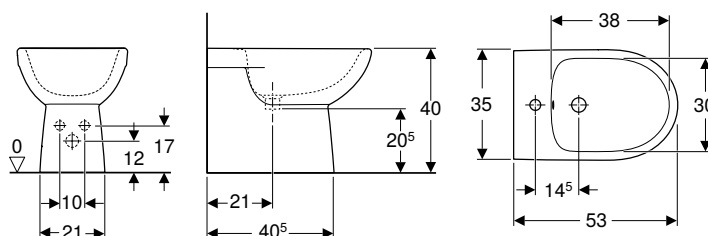

Geberit Selnova floor-standing bidet, back-to-wall, semi-shrouded

click & scan

Technical data

Product material	Vitreous china

Scope of delivery

- Fastening material

Characteristics

- Floor-standing
- Back-to-wall
- Hidden water supply connection
- Hidden fastening
- Semi-shrouded

Art. no.	Colour / surface	Overflow	B [cm]	H [cm]	T [cm]
500.289.01.1	white	visible, symmetrical	35	40	53