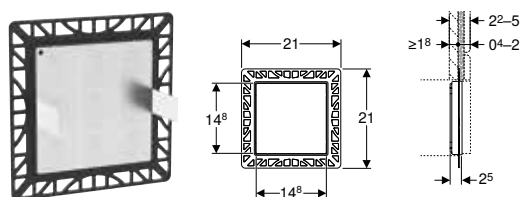

Geberit cover plate, surface-even, for concealed function box

click & scan

Application purposes

- For covering the service opening of Geberit washbasin taps with concealed function box
- For covering the service opening of Geberit installation boxes for Gateway
- For individual bathroom design
- For extensive surface coverings
- For covering thicknesses $\geq$ 18 mm
- Suitable for tile structures of 4–20 mm

Characteristics

- Surface is provided and completed by customer
- Surface-even installation
- Cover plate not suitable for applying plaster
- Not compatible with concealed trap, in Geberit Duofix installation elements

Scope of delivery

- Mounting frame
- Support plate
- Fastening material

Technical data

Product material	Steel / plastic

Art. no.	L [cm]	B [cm]	T [cm]
116.421.00.1	14.8	14.8	2.5