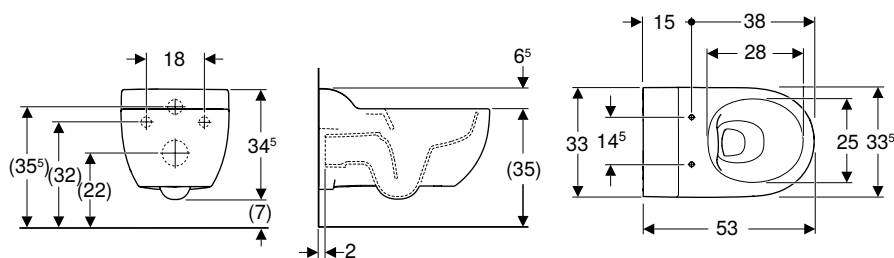

Wall-hung WCs

Geberit Bambini wall-hung WC for children, washdown, Rimfree, for WC seat

Application purposes

- For children
- For childcare
- For concealed cisterns

Technical data

Product material	Vitreous china

Characteristics

- Wall-hung
- Washdown WC
- Rimless WC ceramic appliance featuring Rimfree flush technology
- Floor clearance 7 cm
- Type 1, full flush volume 6 / 5 / 4 l, in accordance with EN 997
- Shrouded
- Hidden fastening
- Height of upper edge of sanitary ceramic: 35 cm

Scope of delivery

- WC ceramic appliance
- Fastening material

Art. no.	Colour / surface	B [cm]	H [cm]	T [cm]
502.959.00.1	white	33.5	34.5	53

To order additionally

- WC seat or WC seat ring

Can be combined with

- Geberit Bambini WC seat for children, EasyMount hinges → p. 823
- Geberit Bambini WC seat ring for children, with grips → p. 824
- Geberit Duofix Bambini element for wall-hung WC for children, 97 cm, with Sigma concealed cistern 12 cm
- Geberit Sigma01 actuator plate, round, dual flush, for Bambini WC

Accessories

- Accessory overview – Geberit Bambini wall-hung and floor-standing WCs, Rimfree → p. 818