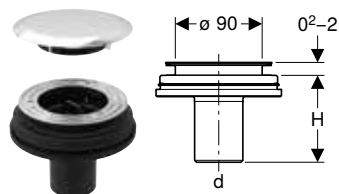

Geberit shower drain d90, for cross-floor installation, without trap, with drain cover

click & scan

Application purposes

- For shower trays with valve hole $\varnothing$ 90 mm
- For shower trays without overflow
- For use as floor drain with vertical outlet

Scope of delivery

- Drain cover
- Comb insert
- Outlet pipe made of PE-HD, $\varnothing$ 50 mm
- Fastening material