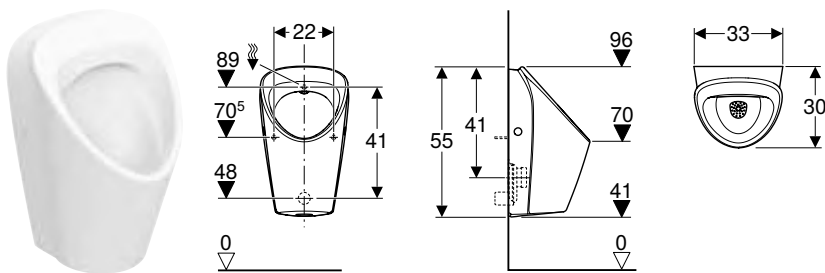

Urinals

Urinals, flush operation, rimless
For exposed or concealed urinal flush control

For exposed or concealed urinal flush control

Geberit Selnova S urinal, inlet from the rear, outlet to the rear or downwards

click & scan

Application purposes

- For operating with automatic, water-saving flush
- For operation with manual or automatic flush actuation
- For concealed urinal flush controls
- For concealed urinal flush controls, hidden
- For exposed urinal flush controls, hidden

Technical data

Flush volume small, adjustment range	0.5 l
Product material	Vitreous china

Characteristics

- Rimless
- Flushing out of urinal ceramic with 0.5 l per flush guaranteed, while compliant with EN13407
- Flush guide can be replaced without removing the sanitary ceramic
- Concealed flush guide
- Hidden trap
- Wall-hung
- Hidden fastening

Scope of delivery

- Urinal ceramic
- Fastening material for urinal
- Drain strainer
- Flush guide

Art. no.	Colour / surface	B [cm]	H [cm]	T [cm]	Outlet
503.105.00.1	white	33	55	30	to the rear or downwards

Accessories

- Geberit flush bend extension for urinal, with sleeve
- Geberit inlet connection piece for urinals → p. 943
- Geberit urinal trap, horizontal outlet
- Geberit urinal trap, vertical outlet
- Geberit urinal division, plastic → p. 937
- Geberit urinal division, glass → p. 938
- Geberit urinal division, sanitary ceramic → p. 938