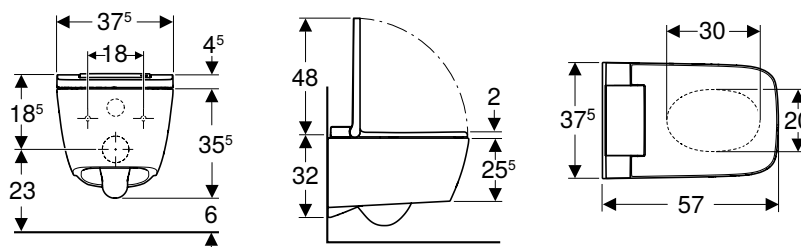

Geberit AquaClean Sela WC complete solution, wall-hung WC, square

click & scan

Application purposes

- For convenient toilet use
- For gently cleaning the anal and vaginal areas with water

Technical data

Degree of protection	IPX4
Nominal voltage	230 V AC
Mains frequency	50 Hz
Power consumption in standby mode max.	0.5 W
Flow pressure	0.5–10 bar
Operating temperature	5–40 °C
Water temperature, adjustment range	34–40 °C
Spray time	50 s
WC seat load max.	150 kg

Scope of delivery

- Water supply connection set for Sigma and Omega concealed cisterns 12 cm, installation height 112 cm
- Female socket for mains connection
- Sound insulation set
- Descaling agent, 125 ml
- Cleaning set
- Remote control with wall-mounted case and battery CR2032
- Fastening material

Characteristics

- Water heating via continuous flow heater
- Anal shower with WhirlSpray shower technology
- Separate Lady shower nozzle in protected resting position
- Adjustable shower water temperature
- Spray intensity can be set to five different levels
- Spray arm can be set to five different positions
- Adjustable oscillating spray (automatic forward and reverse motion of the spray arm)
- Automatic pre- and postrinsing of the spray nozzle with fresh water
- Descaling programme
- Wall-hung
- Rimless WC ceramic appliance featuring TurboFlush flush technology
- Horizontal outlet
- Washdown WC
- User detection
- WC seat ring and WC lid with soft-closing mechanism
- WC lid with SoftOpening
- WC seat ring and WC lid with quick release
- Activation of the orientation light via brightness sensor
- Orientation light can be set in seven colours
- Functions and settings via remote control
- Three user profiles can be programmed
- Compatible with Geberit Home App
- Water supply connection on the left, hidden behind the WC ceramic
- Mains connection with flexible three-core sheathed cable, on the right side, hidden behind the WC ceramic
- External water supply connection on the left possible with accessories
- External mains connection with power outlet on the right possible
- Approval in accordance with (DIN) EN 1717 / (DIN) EN 13077

Art. no.	Colour / surface	B [cm]	H [cm]	T [cm]	Protection class	Power consumption [W]	QuickRelease function
146.250.01.1	WC ceramic appliance: white / KeraTect Design cover: white / glossy	37.5	40	57	I	1850	Yes, WC seat ring and WC lid
146.250.21.1	WC ceramic appliance: white / KeraTect Design cover: chrome / glossy	37.5	40	57	I	1850	Yes, WC seat ring and WC lid

To order additionally

- Geberit straight connector with sleeve and cover caps

Accessories

- Accessory overview – Water and electrical connection for Geberit concealed cisterns → p. 851

- This product is supplied with the Geberit AquaClean descaling agent. This consumable contains classified hazardous substances. Information, instructions and measures for handling hazardous substances safely can be found at <https://www.geberit-global.com>.