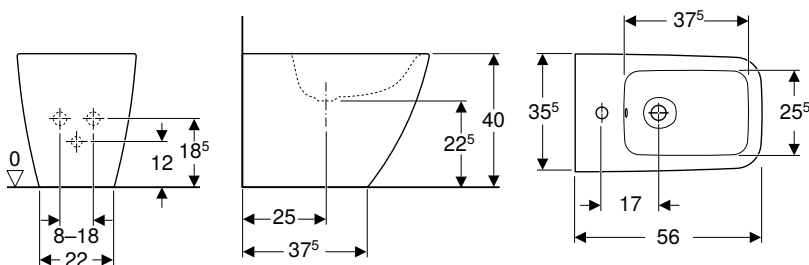

Geberit iCon Square floor-standing bidet, back-to-wall, shrouded

click & scan

Technical data

Product material	Vitreous china

Scope of delivery

- Fastening material

Characteristics

- Floor-standing
- Back-to-wall
- Hidden water supply connection
- Shrouded
- Hidden fastening

Art. no.	Colour / surface	Overflow	B [cm]	H [cm]	T [cm]
231950000	white	visible, symmetrical	35.5	40	56