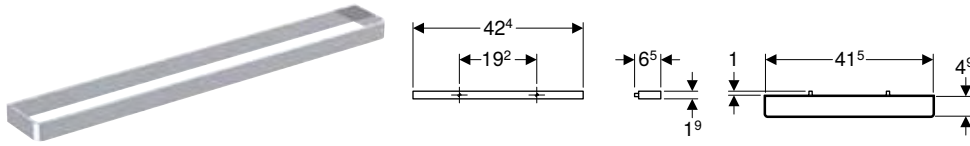

Accessories

Geberit towel rail for bathroom furniture

click & scan

Application purposes

- For mounting on a washbasin cabinet

Technical data

Product material	Steel

Characteristics

- Right-angled corner

Scope of delivery

- Towel rail
- Fastening material

Art. no.	Colour / surface	B [cm]	H [cm]	T [cm]
502.328.00.1	chrome / glossy	42.4	1.9	4.9
502.328.01.3	white / matt powder-coated	42.4	1.9	4.9
502.328.14.1	black matt / matt powder-coated	42.4	1.9	4.9
502.328.JK.1	lava / matt powder-coated	42.4	1.9	4.9
502.328.JL.1	sand grey / matt powder-coated	42.4	1.9	4.9