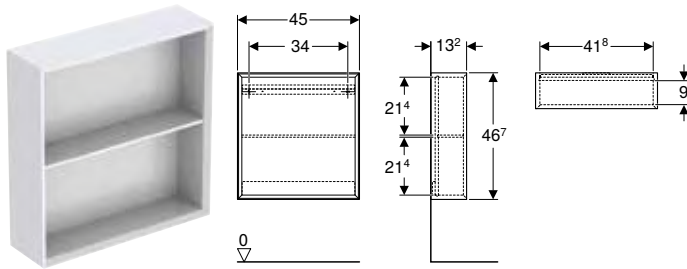

Geberit shelf unit, square

click & scan

Application purposes

- For Geberit ONE, iCon, Acanto and VariForm series

Technical data

Product material	High-compressed three-layer chipboard

Characteristics

- FSC™ C134279 certified
- Wall-hung
- With one fixed shelf
- Hidden fastening
- Moisture-resistant
- Delivered preassembled

Scope of delivery

- High-level cabinet
- Fastening material

Art. no.	Colour / surface	H [cm]	T [cm]
B / width: 45 cm			
502.323.01.1	white / high-gloss coated	46.7	13.2
502.323.01.3 *	white / matt coated	46.7	13.2
502.323.JH.1	oak / wood-textured melamine	46.7	13.2
502.323.JK.1	lava / matt coated	46.7	13.2
502.323.JL.1 *	sand grey / high-gloss coated	46.7	13.2
502.323.JR.1 *	hickory / wood-textured melamine	46.7	13.2

* Order-based production