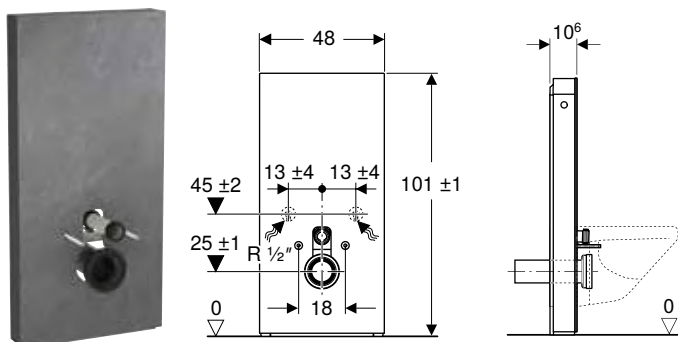

Geberit Monolith sanitary module for wall-hung WC, 101 cm, front cladding made of stoneware

Application purposes

- For renovations, conversions and new buildings
- For wall inlets with inlet height > 23 cm
- For replacing low-level exposed cisterns
- For replacing wall-hung WCs with close-coupled exposed cistern
- For Geberit AquaClean WC complete solutions
- For connecting Geberit AquaClean WC enhancement solutions, with accessories
- For mounting on finished floors
- For installation in front of drywalls or solid walls
- For compensating the offset between WC connections and wall drains using a stepped straight connector for wall-hung WCs

Technical data

Flow pressure	0.1–10 bar
Flush volume, factory setting	6 l / 3 l
Flush volume large, adjustment range	4.5 l / 6 l
Small flush volume	3 l

Characteristics

- Dual flush
- Compensation of dimensional tolerances possible
- Height-adjustable up to 7 cm
- Fastening height WC ceramic appliance 35 ± 1 cm
- Cistern, fully insulated against condensation
- Side cladding made of aluminium brushed
- Self-supporting
- Adjustable flush volume
- Water supply connection on the bottom
- Water supply connection on the left/right possible with accessories

Scope of delivery

- Water supply connection set with 2 angle stop valves, 1/2"
- Flush bend extension 160 mm
- Sleeve made of EPDM, $\varnothing 44 / 55$ mm
- Straight connector made of PE-HD, $\varnothing 90$ mm
- Adapter socket made of PE-HD, $\varnothing 90 / 110$ mm
- 2 threaded rods M12
- Base cover
- Support frame
- Fastening material for drywall
- Fastening material

Art. no.	Colour / surface	B [cm]	H [cm]	T [cm]
131.021.00.5	Front: slate look / stoneware Side cladding: black / brushed aluminium	48	101	10.6
131.021.JV.5	Front: concrete look / stoneware Side cladding: brushed aluminium	48	101	10.6

Accessories

- Geberit straight connector set for wall-hung WC, stepped by 3 cm → p. 890
- Geberit straight connector set for wall-hung WC, stepped by 7 cm → p. 891
- Lateral water supply connection set for Geberit Monolith sanitary module for WC → p. 890

- The colour and structure of natural products may vary