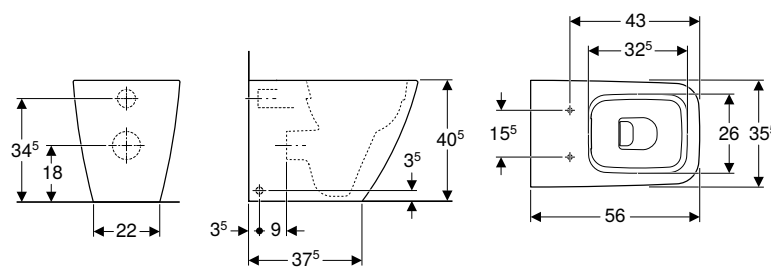

Geberit iCon floor-standing WC, square, washdown, back-to-wall, shrouded, Rimfree

click & scan

Application purposes

- For concealed cisterns
- For pressure flushing valves

Technical data

Product material	Vitreous china

Scope of delivery

- Fastening material

Characteristics

- Floor-standing
- Back-to-wall
- Washdown WC
- Rimless WC ceramic appliance featuring Rimfree flush technology
- Type 1, full flush volume 6 / 5 / 4 l, in accordance with EN 997
- Horizontal or vertical outlet
- Flushes with 4.5 l
- 4 l flush
- Shrouded
- Hidden fastening

Art. no.	Colour / surface	B	H	T
		[cm]	[cm]	[cm]
211910000	white	35.5	40.5	56

To order additionally

- WC seat