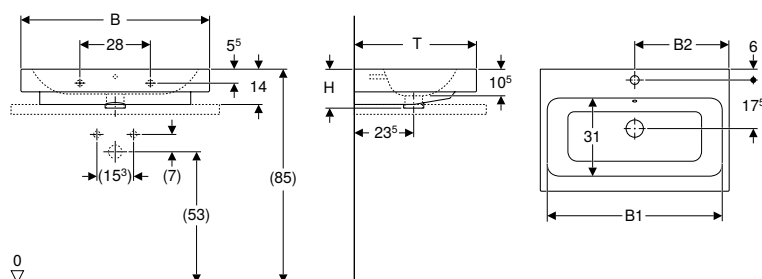

Lay-on washbasins

Geberit iCon lay-on washbasin

click & scan

Geberit
iCon

Application purposes

- For mounting on washtops

Technical data

Product material	Fine fireclay

Art. no.	Colour / surface	Tap hole	Overflow	B1 [cm]	B2 [cm]	H [cm]	T [cm]

B / width: 60 cm

124560000	white	centred	visible, symmetrical	54.5	30	15.5	48.5

B / width: 75 cm

124575000	white	centred	visible, symmetrical	69	37.5	15.5	48.5

B / width: 90 cm

124590000	white	centred	visible, symmetrical	85	45	15.5	48.5

Accessories

- Geberit dip tube trap for washbasin, horizontal outlet
- Geberit washbasin drain, space-saving model, slim design, with external waste plug with push actuation
- Geberit washbasin drain, space-saving model, slim design, with external waste plug and lever actuation
- Geberit washbasin drain, space-saving model, slim design, with free outlet and valve cover
- Geberit fastening material for washbasin → p. 1005