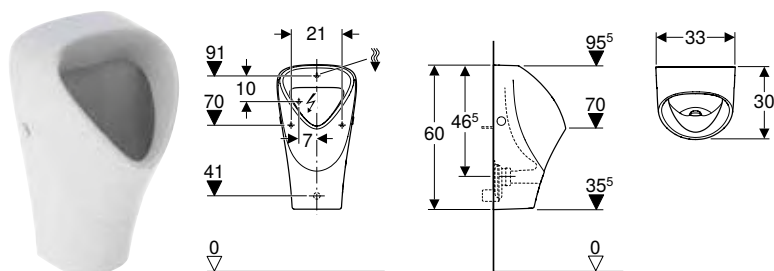

Accessories

- Geberit pressure flushing valve for urinal with electronic flush actuation, battery operation, for surface mounting
- Geberit urinal trap, horizontal outlet
- Geberit urinal trap, vertical outlet
- Geberit urinal division, sanitary ceramic → p. 938
- Geberit urinal division, glass → p. 938

- Urinal trap not included in scope of delivery

Geberit Selnova urinal, trigonal, inlet from the rear, outlet to the rear or downwards

click & scan

Application purposes

- For operating with automatic, water-saving flush
- For operation with manual or automatic flush actuation
- For concealed urinal flush controls
- For concealed urinal flush controls, hidden
- For exposed urinal flush controls, hidden

Characteristics

- Wall-hung
- With flush rim
- Hidden trap
- Hidden fastening
- Fulfils requirements in accordance with EN 13407

Technical data

Flush volume small, adjustment range	1 l
Product material	Vitreous china

Scope of delivery

- Urinal ceramic

Art. no.	Colour / surface	B	H	T	Outlet
		[cm]	[cm]	[cm]	
501.666.00.1	white	33	60	30	to the rear

To order additionally

- Geberit fastening material for urinal, Kerafix → p. 943

Accessories

- Geberit flush bend extension for urinal, with sleeve
- Geberit inlet connection piece for urinals → p. 943
- Geberit urinal trap, horizontal outlet
- Geberit urinal trap, vertical outlet
- Geberit urinal division, glass → p. 938
- Geberit urinal division, sanitary ceramic → p. 938

- Trap not included in scope of delivery
- Electrical connection required for urinal flush controls with mains operation