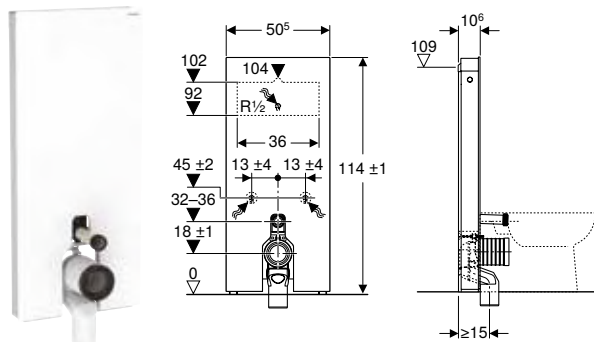

Geberit Monolith sanitary module for floor-standing WC, 114 cm, front cladding made of glass

click & scan

Application purposes

- For floor inlets
- For renovations, conversions and new buildings
- For wall inlets with an inlet height of 18 cm
- For replacing floor-standing WCs with concealed cistern with maximum service opening height < 109 cm
- For replacing low-level exposed cisterns
- For replacing half-high level exposed cisterns
- For replacing floor-standing WCs with close-coupled exposed cistern
- For connecting Geberit AquaClean Tuma WC complete solution, floor-standing WC
- For connecting Geberit AquaClean WC enhancement solutions, with accessories
- For replacing pressure flushing valves
- For mounting on finished floors
- For installation in front of drywalls or solid walls

Technical data

Flow pressure	0.1–10 bar
Flush volume, factory setting	6 l / 3 l
Flush volume large, adjustment range	4.5 l / 6 l
Small flush volume	3 l
Flow rate at 300 kPa / 3 bar	9.6 l/min

Characteristics

- Dual flush
- Compensation of dimensional tolerances possible
- Cistern, fully insulated against condensation
- Side cladding made of aluminium brushed
- Self-supporting
- Adjustable flush volume
- Water supply connection on the rear centre
- Water supply connection on the left/right possible with accessories
- Water supply connection on the bottom

Scope of delivery

- Water supply connection set with 2 angle stop valves, 1/2"
- Flush bend extension 160 mm
- Connection bend made of PP, ø 90 mm
- Sleeve made of EPDM, ø 44 / 55 mm
- Adapter socket made of PE-HD, ø 90 / 110 mm
- Fastening material
- Base cover
- Fastening material for drywall

Art. no.	Colour / surface	B [cm]	H [cm]	T [cm]
131.033.JK.5	Front: lava / glass Side cladding: black / brushed aluminium	50.5	114	10.6
131.033.JL.5	Front: sand grey / glass Side cladding: brushed aluminium	50.5	114	10.6
131.033.SI.5	Front: white / glass Side cladding: brushed aluminium	50.5	114	10.6
131.033.SJ.6	Front: black / glass Side cladding: black / brushed aluminium	50.5	114	10.6
131.033.CD.5	N Front: black / Glass satinised Side cladding: black / brushed aluminium	50.5	114	10.6
131.033.TD.5	N Front: white / Glass satinised Side cladding: brushed aluminium	50.5	114	10.6

N: New, available as of April 2026

Accessories

- Lateral water supply connection set for Geberit Monolith sanitary module for WC → p. 890