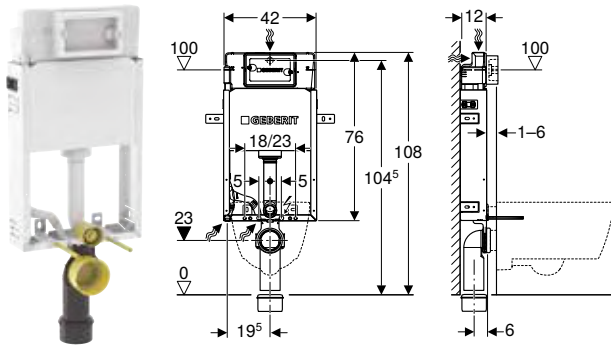

Art. no.	B [cm]	H [cm]	T [cm]
110.020.00.1	42	106	12

Accessories

- Accessory overview – Geberit Kombifix elements for WCs → p. 12

- Actuator plate has to be ordered separately

Geberit KombifixBasic element for wall-hung WC, 108 cm, with Delta concealed cistern 12 cm