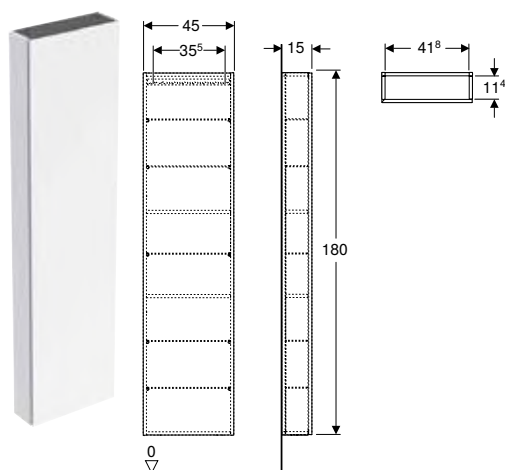

Geberit tall cabinet with one door and internal mirror, small projection

click & scan

Application purposes

- For Geberit ONE, Acanto and iCon series

Technical data

Product material	High-compressed three-layer chipboard

Scope of delivery

- Tall cabinet
- 5 glass shelves
- Fastening material

Characteristics

- FSC™ C134279 certified
- Wall-hung
- With one door
- Door with soft closing
- Opening with recessed handle or push-to-open mechanism
- With five movable glass shelves
- Door mirrored on inside
- With two fixed shelves
- Hinge side left or right
- Door opening angle 155°
- Moisture-resistant
- Delivered preassembled

Art. no.	Colour / surface	H [cm]	T [cm]
B / width: 45 cm			
502.317.01.1	Body, Front: white / high-gloss coated	180	15
502.317.01.2	Body: white / high-gloss coated Front: white / glossy glass	180	15
502.317.01.3 *	Body, Front: white / matt coated	180	15
502.317.JH.1	Body, Front: oak / wood-textured melamine	180	15
502.317.JK.1	Body, Front: lava / matt coated	180	15
502.317.JK.2	Body: lava / matt coated Front: lava / glossy glass	180	15
502.317.JL.1 *	Body, Front: sand grey / high-gloss coated	180	15
502.317.JR.1 *	Body, Front: hickory / wood-textured melamine	180	15

* Order-based production

Accessories

- Geberit set of narrow feet → p. 577