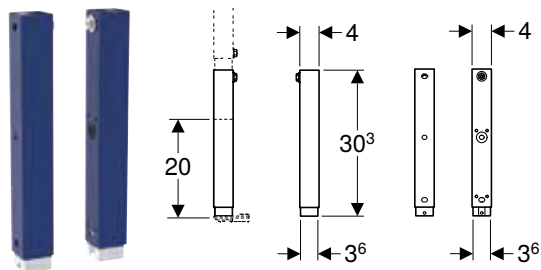

Characteristics

- Zinc-plated
- Fastening distance for threaded rods 38–58 cm

Scope of delivery

- 2 cavity profiles
- 2 threaded rods M10
- Reinforcing profile
- Fastening material

Art. no.

111.868.00.1

Geberit Duofix set of foot extensions 20 cm length