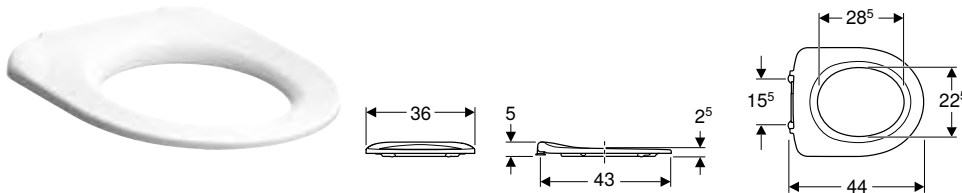

- Replaced by art. no. 572830000

WC seat rings, barrier-free

Geberit Selnova Comfort WC seat ring, D-shape, barrier-free, fastening from below

Technical data

Product material	Duroplast
Fastening distance	15.5 cm