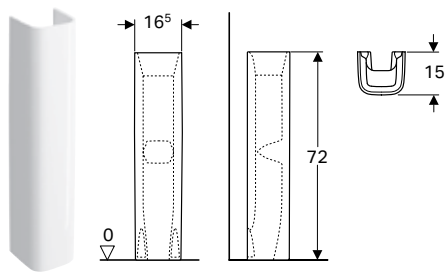

Pedestals

Geberit Selnova Square full pedestal

click & scan

Technical data

Product material	Vitreous china

Scope of delivery

- Full pedestal

Art. no.	Colour / surface	B [cm]	H [cm]	T [cm]
500.342.01.1	white	16.5	72	15

Can be combined with

- Geberit Selnova Compact handrinse basin, small projection, with shelf surface → p. 746
- Geberit Smyle handrinse basin, square design, asymmetrical overflow → p. 654
- Geberit Smyle washbasin, square design → p. 656
- Geberit Selnova Square handrinse basin with asymmetrical overflow → p. 686
- Geberit Selnova Square handrinse basin → p. 686
- Geberit Smyle handrinse basin, square design → p. 654