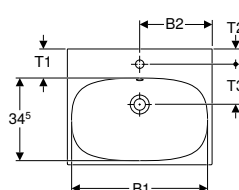

Washbasins

Mix & Match

Geberit Acanto washbasin

Technical data

Product material	Fine fireclay

Characteristics

- Can be installed with a washbasin cabinet

Art. no.	Colour / surface	Mix & Match	Tap hole	Overflow	B1 [cm]	B2 [cm]	Cabinet width [cm]	H [cm]	H1 [cm]	H2 [cm]	T [cm]	T1 [cm]	T2 [cm]	T3 [cm]	Fastening points
B / width: 60 cm															
500.620.01.2	white	Yes	centred	visible, symmetrical	57	60	59.5	17	15	12	48	11.5	6.5	16.5	2
B / width: 120 cm															
501.880.00.1	white	Yes	left and right	visible, symmetrical	117	30	119	17	15.5	13	48	12	6	17	4
501.880.00.5 *	white	Yes	left and right	without	117	30	119	17	15.5	13	48	12	6	17	4
501.880.00.3 *	white	Yes	without	visible, symmetrical	117		119	17	15.5	13	48	12			4
501.880.00.7 *	white	Yes	without	without	117		119	17	15.5	13	48	12			4

* Order-based production

Can be combined with

- Geberit iCon cabinet for washbasin, with one drawer → p. 614
- Geberit iCon cabinet for washbasin, with two drawers → p. 616
- Geberit Acanto cabinet for washbasin, with one drawer and one internal drawer → p. 562
- Geberit ONE cabinet for washbasin, with two drawers → p. 482
- Geberit ONE cabinet for washbasin, with one drawer → p. 480

Accessories

- Geberit dip tube trap for washbasin, horizontal outlet
- Geberit washbasin drain, space-saving model, slim design, with external waste plug with push actuation
- Geberit washbasin drain, space-saving model, slim design, with external waste plug and lever actuation
- Geberit washbasin drain, space-saving model, slim design, with free outlet and valve cover
- Geberit fastening material for washbasin → p. 1005

- A Geberit washbasin connector, space-saving model is required for the installation of the washbasin with base cabinet. See 'Assortment overview – Geberit Acanto washbasin connectors space-saving model' or online catalogue, washbasin accessories
- Mix & Match: Articles of the same width can be freely combined in the Geberit ONE, Acanto and iCon series