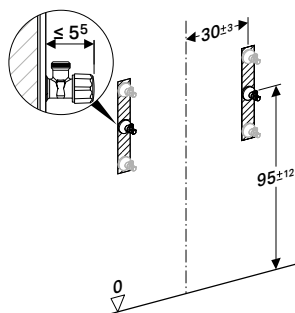

131.071.21.1 to be ordered separately