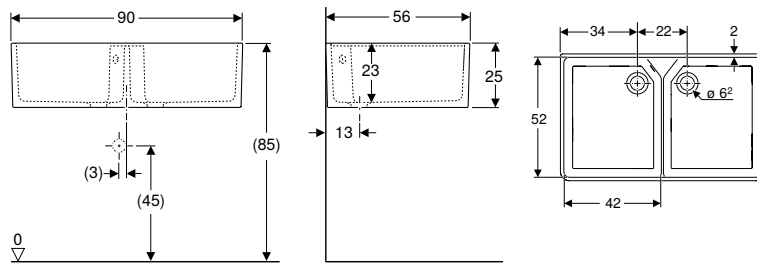

Geberit Publica utility sink with two bowls and overflows

click & scan

Application purposes

- For mounting on mounting brackets
- For mounting on washtops
- For pouring out waste water
- For cleaning very dirty objects
- For industry and commerce
- For schools and other educational facilities
- For private areas

Characteristics

- With two bowls
- With overflow

Scope of delivery

- Utility sink
- Drain assembly
- Overflow assembly

Technical data

Product material	Fireclay

Art. no.	Colour / surface	Overflow	B [cm]	H [cm]	T [cm]
350490000	white	visible, symmetrical	90	25	56