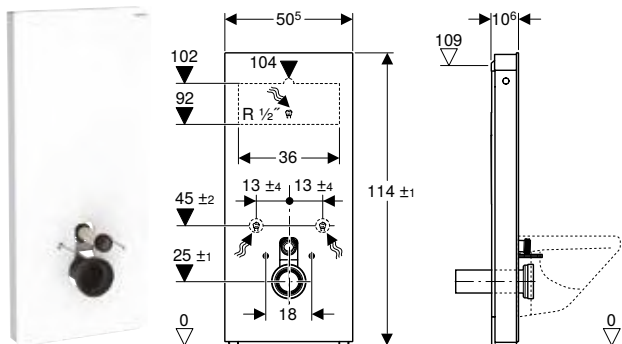

Geberit Monolith sanitary module for wall-hung WC, 114 cm, front cladding made of glass

click & scan

Application purposes

- For renovations, conversions and new buildings
- For wall inlets with inlet height > 23 cm
- For replacing low-level exposed cisterns
- For replacing half-high level exposed cisterns
- For replacing wall-hung WCs with close-coupled exposed cistern
- For replacing wall-hung WCs with pressure flushing valve
- For replacing wall-hung WCs with concealed cistern with maximum service opening height < 109 cm
- For Geberit AquaClean WC complete solutions
- For connecting Geberit AquaClean WC enhancement solutions, with accessories
- For mounting on finished floors
- For installation in front of drywalls or solid walls
- For compensating the offset between WC connections and wall drains using a stepped straight connector for wall-hung WCs

Technical data

Flow pressure	0.1–10 bar
Flush volume, factory setting	6 l / 3 l
Flush volume large, adjustment range	4.5 l / 6 l
Small flush volume	3 l
Flow rate at 300 kPa / 3 bar	9.6 l/min

Characteristics

- Dual flush
- Compensation of dimensional tolerances possible
- Height-adjustable up to 7 cm
- Fastening height WC ceramic appliance 35 ± 1 cm
- Cistern, fully insulated against condensation
- Side cladding made of aluminium brushed
- Self-supporting
- Adjustable flush volume
- Water supply connection on the rear centre
- Water supply connection on the left/right possible with accessories
- Water supply connection on the bottom

Scope of delivery

- Water supply connection set with 2 angle stop valves, 1/2"
- Flush bend extension 160 mm
- Sleeve made of EPDM, ø 44 / 55 mm
- Straight connector made of PE-HD, ø 90 mm
- Adapter socket made of PE-HD, ø 90 / 110 mm
- 2 threaded rods M12
- Sound insulation set
- Base cover
- Fastening material for drywall
- Fastening material
- Fastening material for installation in front of concealed cisterns

Art. no.	Colour / surface	B [cm]	H [cm]	T [cm]
131.031.JK.5	Front: lava / glass Side cladding: black / brushed aluminium	50.5	114	10.6
131.031.JL.5	Front: sand grey / glass Side cladding: brushed aluminium	50.5	114	10.6
131.031.SI.5	Front: white / glass Side cladding: brushed aluminium	50.5	114	10.6
131.031.SJ.6	Front: black / glass Side cladding: black / brushed aluminium	50.5	114	10.6
131.031.CD.5	N Front: black / Glass satinised Side cladding: black / brushed aluminium	50.5	114	10.6
131.031.TD.5	N Front: white / Glass satinised Side cladding: brushed aluminium	50.5	114	10.6

N: New, available as of April 2026

Accessories

- Geberit straight connector set for wall-hung WC, stepped by 3 cm → p. 890
- Geberit straight connector set for wall-hung WC, stepped by 7 cm → p. 891
- Lateral water supply connection set for Geberit Monolith sanitary module for WC → p. 890