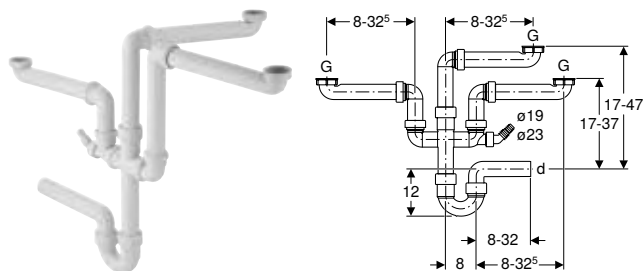

Geberit P-trap for three kitchen sinks, with angled hose connector, horizontal outlet

click & scan

Application purposes

- For connecting kitchen sinks with three bowls

Technical data

Product material	PP

Characteristics

- Quality-monitored in accordance with EN 274-3
- Horizontal outlet

Scope of delivery

- Blind cap for waste coupling G 1"
- Angled hose connector, $\varnothing$ 19 / 23 mm
- Connection bend
- Connection bend with union nut

Art. no.	Colour / surface	d, $\varnothing$ [mm]	G ["]	h [cm]
152.821.11.1	white alpine	40	1 1/2	17-47