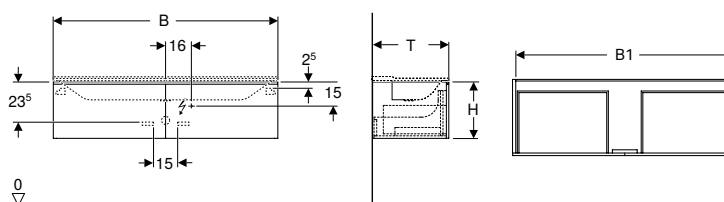

Geberit Xeno² cabinet for washbasin made of solid surface material, with two drawers

click & scan

Technical data

Degree of protection	IP44
Nominal voltage	230 V AC
Mains frequency	50 Hz
Operating voltage	12 V DC
Product material	High-compressed three-layer chipboard
Drawer load max.	20 kg
Light source energy efficiency class	F
Light colour	6400 K

Scope of delivery

- Fastening material

Characteristics

- FSC™ C134279 certified
- Wall-hung
- With two drawers
- Opening with push-to-open mechanism
- Drawer with soft closing
- Drawer with antislip mat
- Drawer with LED light
- LED lighting with proximity sensor
- Moisture-resistant
- Delivered preassembled

Art. no.	Colour / surface	B [cm]	B1 [cm]	H [cm]	T [cm]	Protection class	Power consumption [W]	Luminous flux [lm]
Washbasin width: 140 cm								
500.347.00.1 *	white / matt coated	139.5	135.4	35	47.3	II	13.5	1080
500.348.00.1 *	greige / matt coated	139.5	135.4	35	47.3	II	13.5	1080
500.348.43.1	scultura grey / wood-textured melamine	139.5	135.4	35	47.3	II	13.5	1080
Washbasin width: 160 cm								
500.346.01.1 *	white / matt coated	159.5	156.2	35	47.3	II	15	1240
500.346.00.1 *	greige / matt coated	159.5	156.2	35	47.3	II	15	1240
500.346.43.1	scultura grey / wood-textured melamine	159.5	156.2	35	47.3	II	15	1240

* Order-based production

Can be combined with

- Geberit Xeno² vanity basin → p. 527
- Geberit Xeno² illuminated mirror with direct and indirect lighting → p. 542

Accessories

- Accessory overview – Geberit Xeno² bathroom furniture → p. 529

- A Geberit washbasin connector, space-saving model is required for the installation of the base cabinet. See assortment overview washbasin series or online catalogue, washbasin accessories