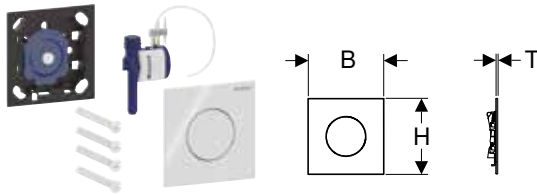

Geberit urinal flush control with pneumatic flush actuation, Type 40 actuator plate, round

click & scan

Application purposes

- For manual flush actuation of urinals

Technical data

Flow pressure	1–8 bar
Water test pressure max.	16 bar
Test pressure air / inert gas max.	3 bar
Actuation force (N) max.	12 N
Flow rate at 100 kPa / 1 bar without flow limiter	0.3 l/s
Flow rate at 100 kPa / 1 bar with flow limiter	0.18 l/s
Flush time, adjustment range	4 s / 8 s / 12 s

Characteristics

- Actuator plate with securing bar
- Flush time setting with air nozzles (pneumatic)
- Low flush actuation force
- Short stroke movement
- Flush volume can be reduced to 0.5 l per flush with regulating screw of installation set
- Tap group II in accordance with DIN 4109
- Components in contact with drinking water lead-free

Scope of delivery

- Type 40 actuator plate, round
- Pneumatic flush actuation, premounted on mounting frame
- Pneumatic valve
- Fastening material

Art. no.	Colour / surface	Product material	B	H	T
			[cm]	[cm]	[cm]
116.014.14.1	Plate, Button: black matt / easy-to-clean coated	Stainless steel	12.5	12.5	0.2
116.014.FW.1	Plate, Button: brushed, easy-to-clean coated	Stainless steel	12.5	12.5	0.2
116.014.JK.1	Plate, Button: lava / glossy glass	Glass	12.5	12.5	0.4
116.014.JL.1	Plate, Button: sand grey / glossy glass	Glass	12.5	12.5	0.4
116.014.JT.1	Plate, Button: white matt / easy-to-clean coated	Stainless steel	12.5	12.5	0.2
116.014.QB.1	Plate, Button: red gold / brushed, easy-to-clean coated	Stainless steel	12.5	12.5	0.2
116.014.QD.1	Plate, Button: black chrome / brushed, easy-to-clean coated	Stainless steel	12.5	12.5	0.2
116.014.QF.1	Plate, Button: brass-coloured / brushed, easy-to-clean coated	Stainless steel	12.5	12.5	0.2
116.014.SI.1	Plate, Button: white / glossy glass	Glass	12.5	12.5	0.4
116.014.SJ.1	Plate, Button: black / glossy glass	Glass	12.5	12.5	0.4
116.014.ID.1	N Plate, Button: nickel / brushed, easy-to-clean coated	Stainless steel	12.5	12.5	0.2

N: New, available as of July 2026

Can be combined with

- Geberit installation set with flush pipe, for urinal flush control, universal → p. 286
- Geberit installation set with nipple made of brass, for urinal flush control, universal → p. 287
- Geberit Duofix element for urinal, 112–130 cm, universal → p. 72
- Geberit Duofix element for urinal, 112–130 cm, universal, for spray head → p. 73
- Geberit GIS element for urinal, 114 cm, universal → p. 119
- Geberit GIS element for urinal, 114 cm, universal, for spray head → p. 120
- Geberit Kombifix element for urinal, 109–127 cm, universal → p. 23
- Geberit Kombifix element for urinal, 109–127 cm, universal, for spray head → p. 24