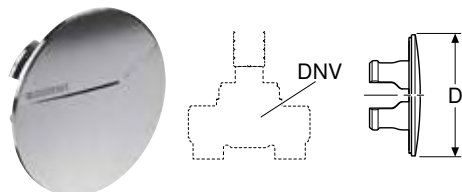

Accessories

- Geberit turn handle set for concealed ball valve
- Geberit cover collar for concealed ball valve

- All components of this product which come into contact with drinking water will be converted to lead-free materials in the course of 2026

Geberit cover collar for concealed ball valve

click & scan

Characteristics

- Chrome-plated

Art. no.	Colour / surface	DNV	D [cm]
610.090.21.1	chrome / Glossy	15 / 20	7.5