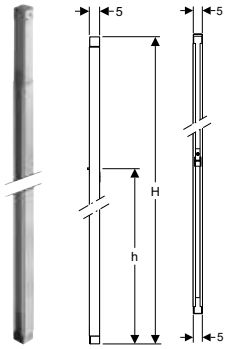

Geberit Duofix stud for drywall construction, room-height

click & scan

Application purposes

- For drywall construction
- For installation in room-height installation walls
- For fastening Geberit Duofix installation elements and crossbars
- For installation as intermediate stud or lateral connecting stud
- For installation in U-profiles UW 50

Scope of delivery

- Fixing bracket
- Fastening material

Characteristics

- Zinc-plated
- Height-adjustable
- Connection of Geberit Duofix installation elements with fixing bracket
- No connection to rear wall or installation wall required
- Can be installed without tools

Art. no.	B [cm]	H [cm]	H1 [cm]	H2 [cm]	h [cm]	T [cm]
111.826.00.1	5	220	220	280	214	5
111.827.00.1	5	260	260	320	254	5