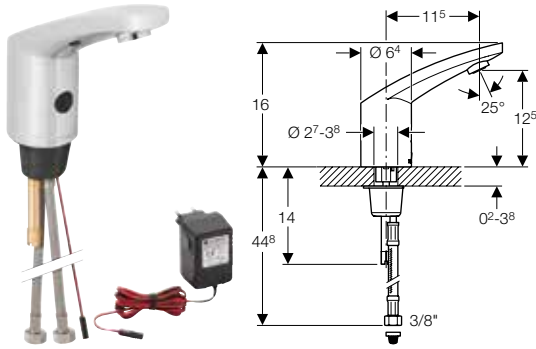

Taps

Washbasin taps
Deck-mounted, mains operation

Geberit Type 185 washbasin tap, mains operation

click & scan

Application purposes

- For installation in washbasins or washtops
- For connecting cold and hot water (only for model with mixer)
- For connecting cold or mixed water (only for model without mixer)
- Suitable for use with stainless steel sinks
- Model without mixer suitable for combination with continuous flow heater, see technical data sheet "Washbasin taps with continuous flow heaters"

Technical data

Degree of protection	IP44
Nominal voltage	230 V AC
Mains frequency	50–60 Hz
Operating voltage	12 V AC
Cable length	1.9 m
Operating pressure	0.5–8 bar
Differentiated pressure CW/WW max.	1.5 bar
Water test pressure max.	16 bar
Test pressure air / inert gas max.	3 bar
Ambient temperature	1–40 °C
Water temperature short-term max.	90 °C
Flow rate at 300 kPa / 3 bar	6 l/min
Interval flush time, factory setting	3 s
Product material	Brass chrome-plated

Characteristics

- Tap group I in accordance with DIN 4109
- Infrared user detection
- Vandal-resistant
- Temperature presetting via mixer (only for model with mixer)
- Not possible to set just hot water or just cold water (only for model with mixer)
- Functions can be set and queried with the Geberit Service Handy
- Device settings and operation with mobile device via integrated Bluetooth® interface
- Compatible with Geberit Control App
- Wirelessly connectable with Geberit Gateway via Bluetooth®
- Compatible with Geberit Connect
- With integrated check valve

Scope of delivery

- Basket filter
- Power supply unit plug
- Tap aerator key
- Fastening material

Art. no.	Colour / surface	Mixer	H [cm]	Power consumption [W]	Plug type
116.135.21.1	chrome / glossy	without mixer	16	0.1	SEV T11
116.145.21.1	chrome / glossy	with mixer	16	0.1	SEV T11
116.155.21.1	chrome / glossy	with mixer and handle	16	0.1	SEV T11

Accessories

- Geberit tap aerator for Types 6x, 8x and 18x washbasin taps → p. 352