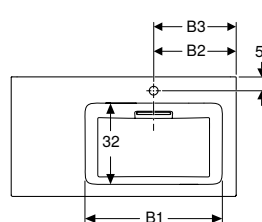

Accessories

- Geberit ONE drain cover with comb insert, magnetic fixing → p. 474

- Mix & Match: Articles of the same width can be freely combined in the Geberit ONE, Acanto and iCon series

Mix & Match

Geberit ONE vanity basin, CleanDrain, left shelf surface