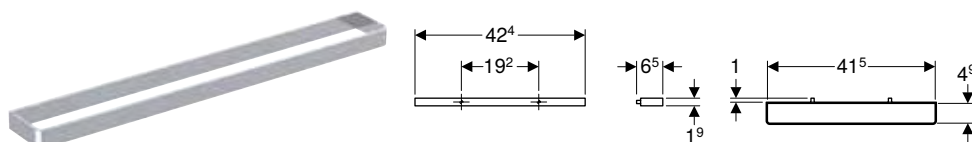

Geberit towel rail for bathroom furniture

click & scan

Application purposes

- For mounting on a washbasin cabinet

Characteristics

- Right-angled corner

Technical data

Product material	Steel

Scope of delivery

- Towel rail
- Fastening material

Art. no.	Colour / surface	B [cm]	H [cm]	T [cm]
502.328.00.1	chrome / glossy	42.4	1.9	4.9
502.328.01.3	white / matt powder-coated	42.4	1.9	4.9
502.328.14.1	black matt / matt powder-coated	42.4	1.9	4.9
502.328.JK.1	lava / matt powder-coated	42.4	1.9	4.9
502.328.JL.1	sand grey / matt powder-coated	42.4	1.9	4.9