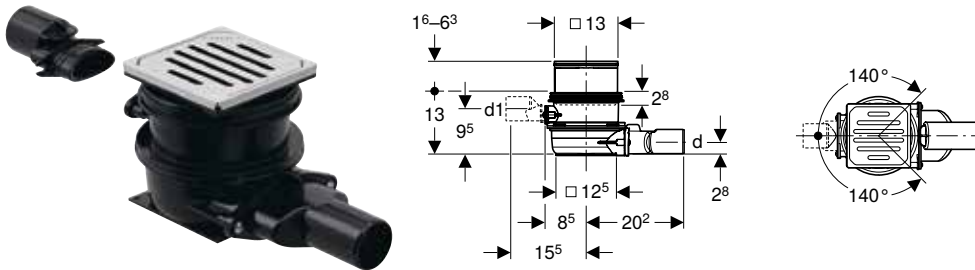

Floor drains 13 x 13 cm

Geberit Varino floor drain, horizontal, d50

click & scan

Application purposes

- For connecting sanitary appliances
- For use inside buildings
- For use as floor drain with horizontal outlet

Technical data

Inlet capacity	0.6 l/s
Discharge rate at 20 mm head of water	1 l/s
Discharge rate at 10 mm head of water	0.7 l/s
Depth of water seal (mm)	50 mm
Product material	PE

Characteristics

- Quality-monitored in accordance with EN 1253-3
- Inlet rotatable by 280°
- Inlet closed
- Inlet for connecting one sanitary appliance
- Height-adjustable with extension piece
- Trap insert can be removed without tools
- Shockproof
- Resistant to chemicals
- Load-bearing capacity, class K 3 (3 kN)

Scope of delivery

- Inlet connection piece made of PE-HD, $\varnothing$ 50 mm
- Outlet made of PE-HD, $\varnothing$ 50 mm
- Stainless steel grating
- Trap insert
- Protection box

Art. no.

d, $\varnothing$
[mm]

Discharge rate
[l/s]

d1, $\varnothing$
[mm]

L
[cm]

H
[cm]

388.023.00.1

50

0.7

50

28.7

14.6–19.3

Accessories

- Geberit lockable grating for floor drains 13 x 13 cm → p. 442
- Geberit extension piece for floor drains 13 x 13 cm → p. 441
- Geberit flange for floor drains 13 x 13 cm → p. 441
- Geberit pressing flange attachment for floor drains 13 x 13 cm → p. 441
- Geberit hair trap for Varino floor drain 13 x 13 cm and Varino floor drain 13 x 13 cm → p. 440
- Geberit insert with odour trap, for floor drain 13 x 13 cm → p. 442
- Geberit pressure test plug for Varino floor drain 13 x 13 cm → p. 442
- Geberit installation frame for floor drains → p. 440
- Geberit slotted grating for Varino floor drain 13 x 13 cm, drivable → p. 442