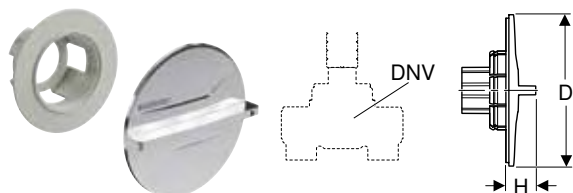

Geberit turn handle set for concealed ball valve

click & scan

Characteristics

- Chrome-plated

Scope of delivery

- Turn handle, chrome-plated
- Retainer with slip-on spindle and transition bushing
- Colour markings (red, blue)

Art. no.	Colour / surface	DNV	D [cm]	H [cm]
610.089.21.1	chrome / Glossy	15 / 20	7.5	1.5