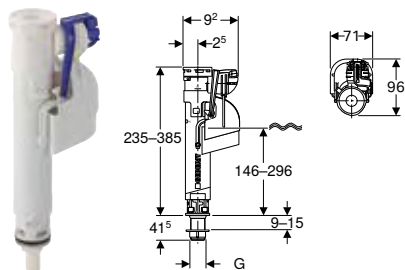

Geberit Type 360 fill valve, bottom water supply connection, 3/8", nipple made of plastic

click & scan

Application purposes

- For Geberit exposed cisterns with bottom water supply connection
- For greywater and rainwater with pH value 5.5–9.5, if a filter system is used
- For ceramic cisterns
- For potable water
- For water supply connections 3/8"

Characteristics

- Adjustable filling height
- Threaded nipple made of plastic
- Height-adjustable
- Water supply connection on the bottom

Technical data

Flow pressure	0.1–10 bar
Storage temperature	≤ 40 °C

Art. no.	G ["]	B [cm]	H [cm]	T [cm]
281.207.00.1	3/8	7.1	23.5	9.6