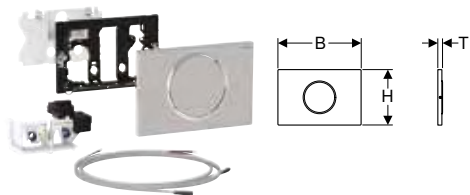

Geberit electronic WC flush control, mains operation, for Sigma concealed cistern 12 cm, with Sigma10 actuator plate, round, for pull-down rail, manual

click & scan

Application purposes

- For manual remote flush actuation of Sigma concealed cisterns 12 cm using pull-down rails with potential-free push-button with closing function
- For single flush
- For solid and drywall construction
- Suitable for barrier-free construction
- For Sigma concealed cisterns 12 cm
- Not suitable for use with Geberit inserts for in-cistern block

Technical data

Degree of protection	IP45
Nominal voltage	85–240 V AC
Mains frequency	50–60 Hz
Operating voltage	12 V DC
Power consumption in standby mode	0.15 W
Interval flush time, factory setting	5 s

Characteristics

- Flush actuation connected by wire
- Flush actuation via pull-down rail, connected by wire
- Push-buttons can be connected in parallel
- Single flush can be triggered via actuator plate
- Power supply via external power supply unit
- Transformation of mains voltage to extra-low voltage, 12 V DC
- Operation with extra-low voltage, no mains voltage in cistern
- Interval flush preset
- Adjustable interval flush
- Device settings and operation with mobile device via integrated Bluetooth® interface
- Compatible with Geberit Control App
- Wired networkable with Geberit gateway via GEBUS converter
- Wirelessly connectable with Geberit Gateway via Bluetooth®
- Compatible with Geberit Connect
- Screwable actuator plate

Scope of delivery

- Sigma10 actuator plate
- Mounting frame
- Protection plate
- Actuator rod
- Support block with servomotor and lifting device, premounted
- Electrical control
- 2 cables, prefabricated, length 1.2 m
- Fastening material

Art. no.	Colour / surface	Product material	B	H	T	Power consumption [W]
			[cm]	[cm]	[cm]	
115.863.16.6	Plate, Button: black matt / easy-to-clean coated Design ring/-s: black / glossy	Stainless steel	24.6	16.4	1.5	≤ 4
115.863.SN.6	Plate, Button: brushed, easy-to-clean coated Design ring: polished	Stainless steel	24.6	16.4	1.5	≤ 4

To order additionally

- Geberit power supply unit for Power & Connect box → p. 247

Can be combined with

- Geberit installation set with power supply unit, for WC flush controls with electronic flush actuation, 12 V → p. 246
- Geberit set of Power & Connect box and power supply unit for element for wall-hung WC → p. 248
- Geberit 230 V / 12 V / 50 Hz power supply unit set with 1.8 m voltage supply cable and combination outlet mounting box → p. 205

Accessories

- Geberit installation set for WC flush control with mechanical flush actuation, push-button → p. 249
- Geberit installation set for WC flush control with electronic flush actuation, for pull-down rail → p. 249