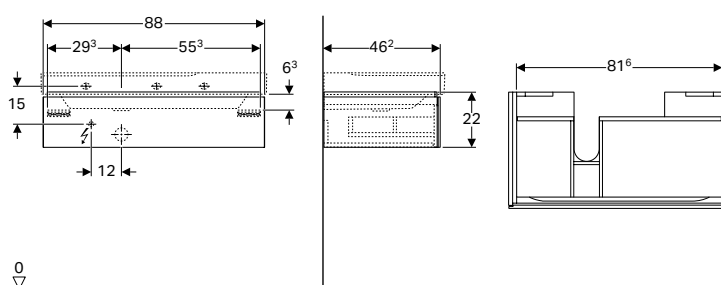

Geberit Xeno² cabinet for washbasin with shelf surface, with one drawer

click & scan

Technical data

Degree of protection	IP21
Nominal voltage	230 V AC
Mains frequency	50 Hz
Operating voltage	12 V DC
Product material	High-compressed three-layer chipboard
Drawer load max.	20 kg
Light source energy efficiency class	F
Light colour	3000 K

Scope of delivery

- Fastening material

Characteristics

- FSC™ C134279 certified
- Wall-hung
- With one drawer
- Opening with push-to-open mechanism
- With shelf surface
- Drawer with antislip mat
- Drawer with LED light
- Moisture-resistant
- Delivered preassembled

Art. no.	Colour / surface	B Washbasin, width [cm]	H [cm]	T [cm]	Protection class	Power consumption [W]	Luminous flux [lm]	
Trap cutout: left								
500.513.01.1	white / high-gloss coated	88	90	22	46.2	II	3.75	450
500.513.00.1 *	greige / matt coated	88	90	22	46.2	II	3.75	450
500.513.43.1	scultura grey / wood-textured melamine	88	90	22	46.2	II	3.75	450
Trap cutout: right								
500.514.01.1	white / high-gloss coated	88	90	22	46.2	II	3.75	450
500.514.00.1 *	greige / matt coated	88	90	22	46.2	II	3.75	450
500.514.43.1	scultura grey / wood-textured melamine	88	90	22	46.2	II	3.75	450

* Order-based production

Can be combined with

- Geberit Xeno² washbasin with shelf surface → p. 527
- Geberit Xeno² illuminated mirror with direct and indirect lighting → p. 542

Accessories

- Accessory overview – Geberit Xeno² bathroom furniture → p. 529

- A Geberit washbasin connector, space-saving model is required for the installation of the base cabinet. See assortment overview washbasin series or online catalogue, washbasin accessories