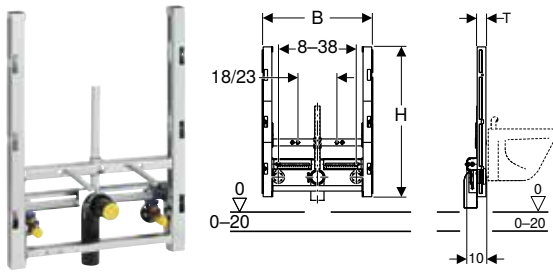

Elements for bidets

Geberit GIS element for bidet, universal

Application purposes

- For installation in Geberit GIS support systems for prewalls, partition walls or freestanding walls
- For wall-hung bidets with deck-mounted tap
- For floor constructions 0–20 cm

Characteristics

- Frame, zinc-plated
- Frame with four quick-action fasteners
- Infinitely variable height adjustment in Geberit GIS structure
- Fastening distance for wall-hung bidet 18 or 23 cm
- Height-adjustable bidet fastening
- Fastening for connection bend, height-adjustable and sound-absorbing
- Tap attachments adjustable in width and height

Scope of delivery

- 2 elbow tap connectors Rp 1/2" / R 1/2", compatible with MF
- 2 sealing washers
- 2 sound insulation bases
- 2 insulating sleeves
- 3 protective plugs with punching tip
- Connection bend made of PE-HD, $\varnothing$ 50 mm
- Seal $\varnothing$ 44 / 32 mm
- 2 threaded rods M12
- Fastening material

Art. no.	B [cm]	H [cm]	T [cm]
461.530.00.1	50	69	4

Elements for urinals

Accessory overview – Geberit GIS elements for urinals

Geberit International Sales, version: December 2025

	Urinal flush controls with electronic flush actuation, battery operation	Urinal flush controls with electronic flush actuation, mains operation	Urinal flush controls with pneumatic flush actuation	Urinal flush control with electronic flush actuation, mains operation, hidden, universal	Geberit urinal flush control with electronic flush actuation, mains operation, surface-mounted, hidden	Geberit urinal flush control with electronic flush actuation, battery operation, surface-mounted, hidden	Geberit inlet crossbar for urinal, with spray head
					116.076.00.1	116.077.00.1	242.042.00.1
					→ p. 281	→ p. 282	→ p. 93
461.621.00.1 Geberit GIS element for urinal, 114 cm, universal	✓	✓	✓				✓
461.606.00.1 Geberit GIS element for urinal, 114 cm, universal, for spray head	✓	✓	✓				✓
461.689.00.1 Geberit GIS element for urinal, 114–132 cm, universal, for hidden urinal flush control				✓			✓
461.686.00.1 Geberit GIS element for urinal, 114 cm, universal, for exposed flushing valve					✓	✓	

✓ Compatible