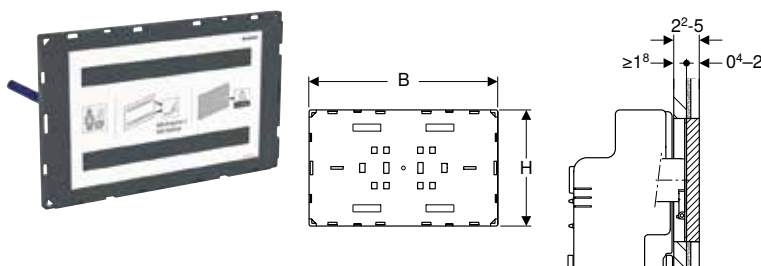

Geberit Sigma cover plate, surface-even

click & scan

Application purposes

- For covering the service opening of Sigma concealed cisterns
- For individual bathroom design
- For extensive surface coverings
- For covering thicknesses ≥ 18 mm
- Suitable for tile structures of 4–20 mm

Scope of delivery

- Protection plate
- 2 spacers
- 2 distance bolts

Characteristics

- Surface is provided and completed by customer
- Surface-even installation
- Cover plate not suitable for applying plaster

Art. no.	Colour / surface	Product material	B [cm]	H [cm]	T [cm]
115.696.00.1	customised	Plastic	21.3	13.1	1.8

To order additionally

- Installation set, surface-even, for Geberit element for wall-hung WC, with Sigma concealed cistern 12 cm → p. 458

- When using with Geberit Sigma concealed cistern 12 cm, the installation set, surface-even, for Geberit Sigma concealed cistern 12 cm (art. no. 243.168.00.1) is required in addition.