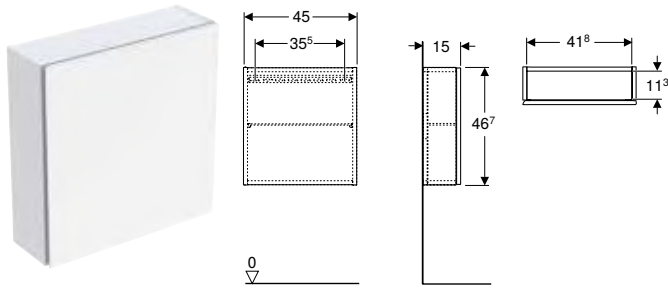

Geberit high-level cabinet, square, with one door

click & scan

Application purposes

- For Geberit ONE, Acanto and iCon series

Technical data

Product material	High-compressed three-layer chipboard

Scope of delivery

- High-level cabinet
- Glass shelf
- Fastening material

Characteristics

- FSC™ C134279 certified
- Wall-hung
- With one door
- Door with soft closing
- Opening with recessed handle or push-to-open mechanism
- Movable glass shelf
- Hinge side left or right
- Moisture-resistant
- Delivered preassembled

Art. no.	Colour / surface	H [cm]	T [cm]
B / width: 45 cm			
502.319.01.1	Body, Front: white / high-gloss coated	46.7	15
502.319.01.2	Body: white / high-gloss coated Front: white / glossy glass	46.7	15
502.319.01.3 *	Body, Front: white / matt coated	46.7	15
502.319.JH.1	Body, Front: oak / wood-textured melamine	46.7	15
502.319.JK.1	Body, Front: lava / matt coated	46.7	15
502.319.JK.2	Body: lava / matt coated Front: lava / glossy glass	46.7	15
502.319.JL.1 *	Body, Front: sand grey / high-gloss coated	46.7	15
502.319.JR.1 *	Body, Front: hickory / wood-textured melamine	46.7	15

* Order-based production