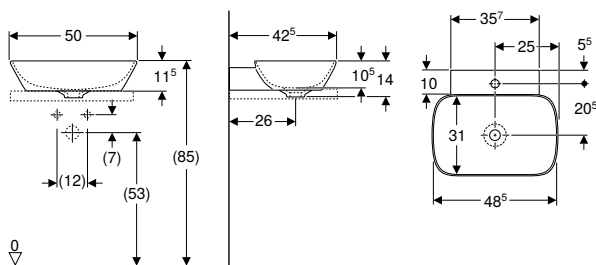

Mix & Match

Geberit ONE lay-on washbasin, bowl shape

click & scan

Application purposes

- For mounting on washtops

Technical data

Product material	Fine fireclay

Characteristics

- Vertical outlet
- Ground bottom and rear sides

Scope of delivery

- Washbasin
- Fastening material

Art. no.	Colour / surface	Mix & Match	Tap hole	Overflow	H [cm]	T [cm]
B / width: 50 cm						
505.041.01.6	white / KeraTect	Yes	centred	without	14	42.5
505.040.01.6	white / KeraTect	Yes	without	without	14	42.5

To order additionally

- Geberit ONE washtop with cutout, for lay-on washbasin, bowl shape → p. 496
- Geberit ONE washtop with cutout, stoneware, for lay-on washbasin, bowl shape → p. 498
- Geberit washbasin connector and trap, space-saving model

Can be combined with

- Geberit ONE cabinet for washbasin, with one drawer → p. 480
- Geberit ONE cabinet for washbasin, with two drawers → p. 482
- Geberit ONE cabinet for lay-on washbasin, with two drawers → p. 484
- Geberit ONE cabinet for lay-on washbasin, with four drawers → p. 485
- Geberit Acanto cabinet for washbasin, with one drawer and one internal drawer → p. 562
- Geberit iCon cabinet for washbasin, with one drawer → p. 614
- Geberit iCon cabinet for washbasin, with two drawers → p. 616

Accessories

- Washbasin drain with siphon, valve cover and sleeve, horizontal outlet, for Geberit ONE washbasin, vertical outlet
- Washbasin drain, space-saving model, slim design, with free outlet and valve cover, horizontal outlet, for Geberit ONE washbasin, vertical outlet
- Washbasin drain, space-saving model, slim design, with lever actuation and valve cover, horizontal outlet, for Geberit ONE washbasin, vertical outlet

- A Geberit washbasin connector, space-saving model is required for the installation of the washbasin with base cabinet. See 'Assortment overview – Geberit ONE washbasin connectors space-saving model' or online catalogue, washbasin accessories