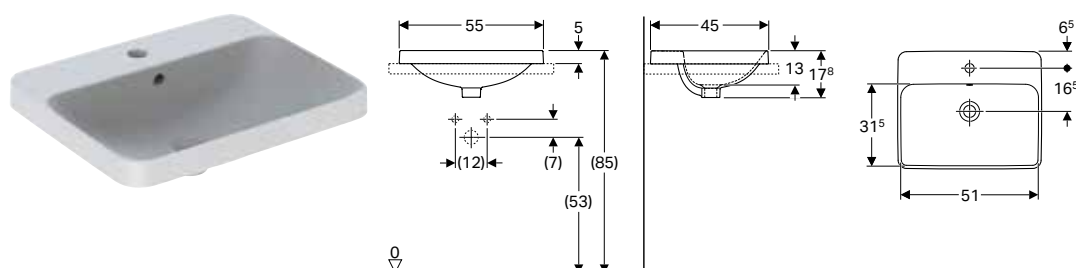

Geberit VariForm countertop washbasin, rectangular, with tap hole bench

click & scan

Application purposes

- For mounting in washtops from above

Technical data

Product material	Fine fireclay

Characteristics

- Rectangular
- Easy to mount thanks to provided cutout template

Scope of delivery

- Template

Art. no.	Colour / surface	Tap hole	Overflow	H [cm]	T [cm]
B / width: 55 cm					
500.740.01.2	white	centred	visible, symmetrical	17.8	45
500.742.01.2 *	white	centred	without	17.8	45

* Order-based production

Accessories

- Geberit waste outlet with free outlet and valve cover
- Geberit waste outlet with free outlet, screen