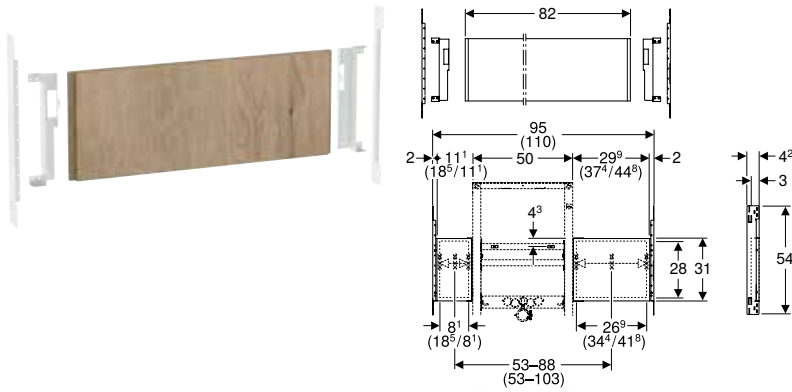

Geberit Duofix mounting plate for washbasin with washbasin cabinet and one washbasin tap eccentric

click & scan

Application purposes

- For drywall construction
- For installation in part or room-height prewall installations
- For installation in room-height installation walls
- For installation in part or room-height Geberit Duofix system walls
- For fastening between Geberit Duofix elements for washbasin and studs
- For fastening washbasins with cabinet
- For use with eccentric outlet tap

Scope of delivery

- Mounting plate
- 4 fixing brackets
- Fastening material

Characteristics

- Width adapted to Geberit ONE washbasins with cabinets
- Width adapted to Geberit Duofix crossbars for element fastening, for stud clearance from 60 cm (90–105 cm)
- Mounting plate can be cut to element width and position
- Can be divided into two smaller mounting plates
- Mounting plate made of veneered wood, waterproof bonded
- Building material class B2 in accordance with DIN 4102-1, resp. class D-s2, d0 in accordance with EN 13501-3
- Formaldehyde release class A in accordance with EN 1084, resp. Class E 1 according to EN 13936

Art. no.	Nominal width [cm]	B [cm]	H [cm]	T [cm]
111.055.00.1	90–105	82	31	3

To order additionally

- Fastening material for washbasin (if the positions of the fastening screws are on the mounting plates)

Accessories

- Geberit Duofix crossbar for element fastening, for stud clearance from 60 cm → p. 92

- The possible nominal widths of 90 cm and (105 cm) are provided separately in the dimension specifications.
- The dimension specifications for the part widths relate to the room-height installation situations combined with the crossbar for element fastening.
- The element can be moved 9.4 cm to the left or right (or 9.4 / 16.8 cm in the case of a nominal width of 105 cm)