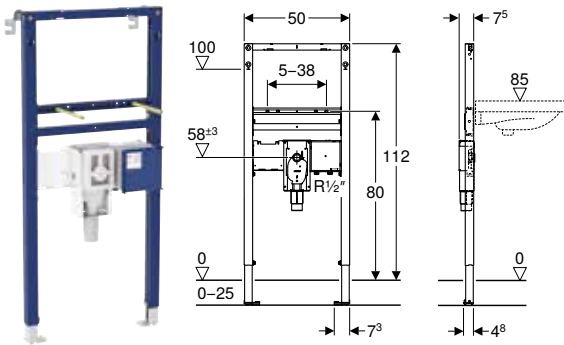

Geberit Duofix element for washbasin, 112 cm, electronic deck-mounted tap with concealed function box, with concealed trap

Application purposes

- For metal and wood frame walls
- For masonry walls
- For Geberit Duofix system walls
- For installation in part- or room-height prewalls
- For installation in room-height partition walls
- Suitable for barrier-free construction
- For floor constructions 0–25 cm
- For installation of washbasins
- For Piave and Brenta washbasin taps, deck-mounted, with concealed function box

Scope of delivery

- 2 wall anchors
- Protection box
- Protection box with cover, for concealed housing
- Fastening material

Characteristics

- 2025 range
- Statically self-supporting frame, protected against corrosion with powder coating
- With pull-out plate for lateral fastening above the element on metal or wood profiles or on Geberit Duofix system studs
- Alternative fastening point for wall anchors
- Rotating foot plates, suitable for installation in U profiles UW 50 and UW 75
- Foot plates that can be mounted in Geberit Duofix system rail without tools, without additional components
- Galvanised non-slip leg supports protected against corrosion
- Fastening distance for washbasin 5–38 cm
- Threaded rods adjustable in depth with 18 or 28 cm fastening distance
- Concealed trap with optimum flow guidance and high self-cleaning effect
- Concealed trap can be height-adjusted ± 3 cm during final installation
- In-wall cabinet with straight connector made of PP, $\varnothing 50$ mm
- Water supply connection compatible with MasterFix and MeplaFix
- Water supply connection on the bottom of concealed housing
- Fastening for connection bend, height-adjustable and sound-absorbing
- Concealed housing for Geberit washbasin tap, deck-mounted, for concealed function box, premounted
- Shut-off unit integrated in the concealed housing

Art. no.	B [cm]	H [cm]	T [cm]
111.563.00.2	50	112	7.5

Can be combined with

- Geberit Piave washbasin tap, deck-mounted, mains operation, for concealed function box → p. 321
- Geberit Brenta washbasin tap, deck-mounted, mains operation, for concealed function box → p. 323
- Geberit Piave washbasin tap, deck-mounted, battery operation, for concealed function box → p. 328
- Geberit Brenta washbasin tap, deck-mounted, battery operation, for concealed function box → p. 330
- Geberit Piave washbasin tap, deck-mounted, generator operation, for concealed function box → p. 335
- Geberit Brenta washbasin tap, deck-mounted, generator operation, for concealed function box → p. 337

Accessories

- Accessory overview – Geberit Duofix elements for washbasins → p. 55