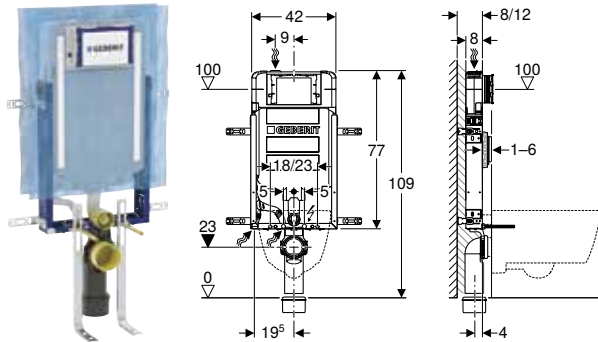

Art. no.	B [cm]	H [cm]	T [cm]
110.792.00.1	42	109	8

Accessories

- Accessory overview – Geberit Kombifix elements for WCs → p. 12

- Actuator plate has to be ordered separately

New

Geberit Kombifix element for wall-hung WC, 109 cm, with Sigma concealed cistern 8 cm, with leg supports