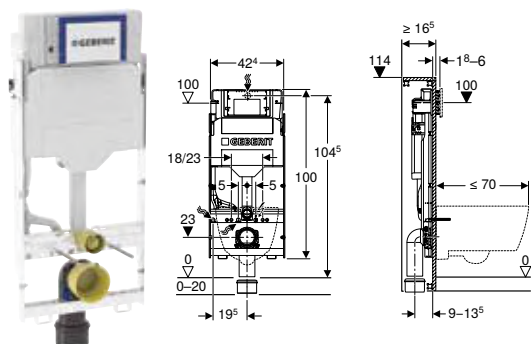

Geberit GIS element for wall-hung WC, 114 cm, with Sigma concealed cistern 12 cm

click & scan

Application purposes

- For installation in Geberit GIS support systems for prewalls, partition walls or freestanding walls
- Suitable for barrier-free construction
- For floor constructions 0–20 cm
- For wall-hung WCs

Technical data

Flow pressure	0.1–10 bar
Flush volume, factory setting	6 l / 3 l
Flush volume large, adjustment range	4 l / 4.5 l / 6 l / 7.5 l
Flush volume small, adjustment range	2–4 l
Flow rate at 300 kPa / 3 bar	0.16 l/s
Product material	Steel
Height-adjustable	Yes

Scope of delivery

- Water supply connection R 1/2", compatible with MasterFix and MeplaFix, with integrated angle stop valve and hand wheel
- Protection box for service opening
- Connection set for WC, $\varnothing$ 90 mm
- Connection bend 90° made of PE-HD, $\varnothing$ 90 mm
- Adapter socket made of PE-HD, $\varnothing$ 90 / 110 mm
- Fastening and protection material

Art. no.	B [cm]	H [cm]	T [cm]	T1 [cm]
461.311.00.6	42.4	114	16.5	19.5

Accessories

- Accessory overview – Geberit GIS elements for WCs → p. 110

- Actuator plate has to be ordered separately

Characteristics

- 2025 range
- Frame, zinc-plated
- Frame with four quick-action fasteners
- Infinitely variable height adjustment in Geberit GIS structure
- Frame for wall-hung WCs with connection dimensions as per EN 33 and projection up to 70 cm
- Connection bend can be mounted without tools at different depths, adjustable range 45 mm
- Geberit Sigma concealed cistern 12 cm, fully insulated against condensation
- For front actuation, suitable for single, dual and stop-and-go flushes
- Immediate post flush possible with factory setting
- Tool-free installation and maintenance work on concealed cistern
- Water supply connection on the rear or top centre
- Protection box for service opening, can be cut to length, protects against moisture and dirt
- With conduit pipe for feed pipe for Geberit AquaClean shower toilets and for connection cable
- Fastening for electrical connection and Power & Connect Box