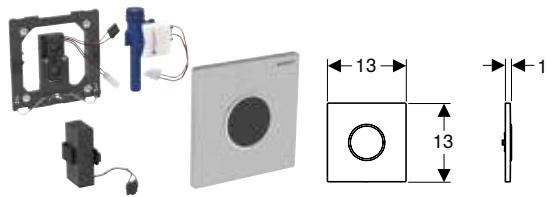

Geberit urinal flush control with electronic flush actuation, battery operation, Type 10 cover plate, round

Application purposes

- For automatic flush actuation of urinals

Technical data

Battery type	Alkaline (1.5 V AA)
Service life, supplied battery	2 years
Degree of protection	IP45
Operating voltage	3 V DC
Flow pressure	1–8 bar
Water test pressure max.	16 bar
Test pressure air / inert gas max.	3 bar
Flow rate at 100 kPa / 1 bar without flow limiter	0.3 l/s
Flow rate at 100 kPa / 1 bar with flow limiter	0.18 l/s
Interval flush time, factory setting	5 s
Detection time, factory setting	7 s
Flush time, adjustment range	1–15 s
Flush time, factory setting	7 s

Characteristics

- Cover plate with securing bar
- Water-saving hybrid mode can be set
- Adjustable interval flush
- Preflush can be set
- Functions can be set and queried with the Geberit Service Handy
- Device settings and operation with mobile device via integrated Bluetooth® interface
- Compatible with Geberit Control App
- Wired networkable with Geberit gateway via GEBUS converter
- Wirelessly connectable with Geberit Gateway via Bluetooth®
- Compatible with Geberit Connect
- Warning when the battery is low
- Valve-closing function when battery is flat
- Flush volume can be reduced to 0.5 l per flush with regulating screw of installation set
- Tap group II in accordance with DIN 4109
- Components in contact with drinking water lead-free

Scope of delivery

- Type 10 cover plate with IR window
- Infrared control, premounted on mounting frame
- Solenoid valve
- Battery compartment
- 2 alkaline manganese batteries type AA 1.5 V
- Fastening material

Art. no.	Colour / surface	Product material	Power consumption [W]
116.035.16.1	Plate: black matt / easy-to-clean coated Design ring/-s: black matt / glossy	Stainless steel	≤ 0.5
116.035.DW.1	Plate: black / glossy Design ring/-s: black matt / matt	Stainless steel	≤ 0.5
116.035.JQ.1	Plate: chrome / matt, easy-to-clean coated Design ring/-s: chrome / glossy	Die-cast zinc	≤ 0.5
116.035.KH.1	Plate: chrome / glossy Design ring/-s: chrome / matt	Die-cast zinc	≤ 0.5
116.035.KJ.1	Plate: white alpine / glossy Design ring/-s: chrome / glossy	Die-cast zinc	≤ 0.5
116.035.KK.1	Plate: white alpine / glossy Design ring/-s: gold-coloured / glossy	Die-cast zinc	≤ 0.5
116.035.KM.1	Plate: black / glossy Design ring/-s: chrome / glossy	Die-cast zinc	≤ 0.5
116.035.SN.1	Plate: brushed, easy-to-clean coated Design ring: polished	Stainless steel	≤ 0.5

Can be combined with