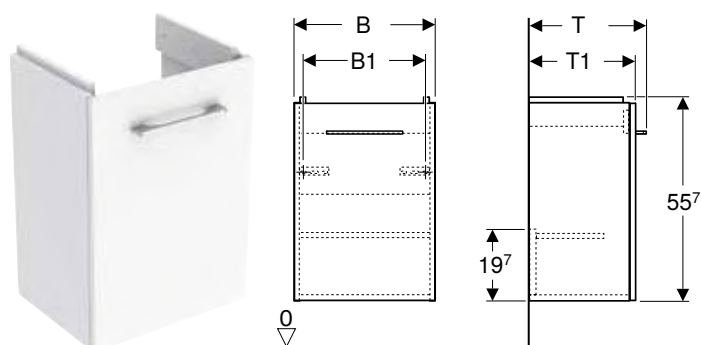

Washbasin cabinets

Geberit Selnova Square cabinet for handrinse basin, with one door

click & scan

Technical data

Product material	High-compressed three-layer chipboard

Scope of delivery

- Cabinet for handrinse basin
- Fastening material
- Handle

Characteristics

- FSC™ C134279 certified
- Wall-hung
- With one door
- Opening with handle
- Door with soft closing
- With one fixed shelf
- Hinge side left or right
- Moisture-resistant
- Delivered preassembled

Art. no.	Colour / surface	B [cm]	B1 [cm]	B2 [cm]	H [cm]	T [cm]	T1 [cm]	T2 [cm]
Washbasin width: 36 cm								
502.730.00.1	PO white / high-gloss coated	32.3	25.9	29.1	55.7	25.3	22.4	18.9
Washbasin width: 45 cm								
502.734.00.1	PO white / high-gloss coated	38.6	32.2	35.4	55.7	32.1	29.2	25.7
Washbasin width: 50 cm								
502.738.00.1	PO white / high-gloss coated	44	37.6	40.8	55.7	38.2	35.3	31.8

PO: Phase out as of January 2026

Can be combined with

- Geberit Selnova Square handrinse basin → p. 686
- Geberit Selnova Square handrinse basin with asymmetrical overflow → p. 686
- Geberit Selnova Square medium cabinet with one door → p. 696
- Geberit Selnova Square low cabinet with one door → p. 696

Accessories

- Accessory overview – Geberit Selnova Square bathroom furniture → p. 693