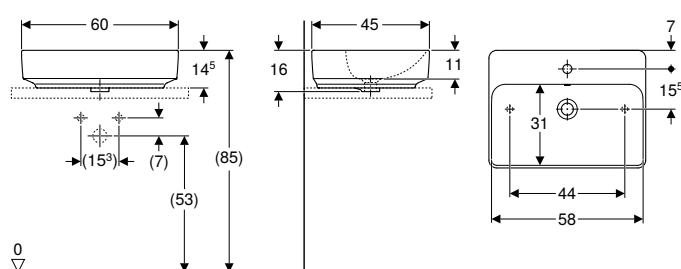

Geberit VariForm lay-on washbasin, rectangular, with tap hole bench

click & scan

Application purposes

- For mounting on washtops

Technical data

Product material	Fine fireclay

Characteristics

- Rectangular
- Easy to mount thanks to provided cutout template
- Can be installed with a washbasin cabinet

Scope of delivery

- Fastening material
- Template

Art. no.	Colour / surface	Tap hole	Overflow	H [cm]	T [cm]
B / width: 60 cm					
500.780.01.2	white	centred	visible, symmetrical	15.8	45
500.781.01.2 *	white	centred	without	15.8	45

* Order-based production

Accessories

- Geberit waste outlet with free outlet and valve cover
- Geberit waste outlet with free outlet, screen