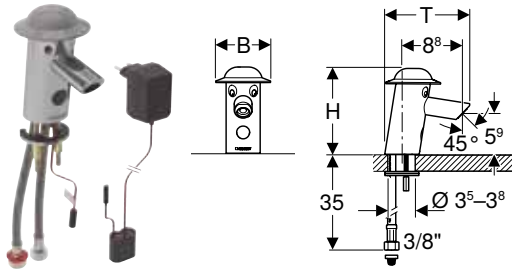

Geberit Bambini washbasin tap, mains operation

click & scan

Application purposes

- For children
- For childcare
- For installation in washbasins or washtops
- For installation in Bambini play and washspaces
- For connecting cold and hot water
- For combination with continuous flow heater, see technical data sheet "Washbasin taps with instantaneous water heaters"

Technical data

Degree of protection	IP44
Nominal voltage	230 V AC
Mains frequency	50–60 Hz
Operating voltage	12 V AC
Operating pressure	0.5–10 bar
Differentiated pressure CW/WW max.	1.5 bar
Water test pressure max.	16 bar
Test pressure air / inert gas max.	3 bar
Ambient temperature	1–40 °C
Water temperature short-term max.	90 °C
Flow rate at 300 kPa / 3 bar	5.7 l/min
Interval flush time, factory setting	3 s
Product material	Brass

Characteristics

- Child-friendly design
- Tap group I in accordance with DIN 4109
- Infrared user detection
- Functions can be set and queried with the Geberit Service Handy
- Device settings and operation with mobile device via integrated Bluetooth® interface
- Compatible with Geberit Control App
- Compatible with Geberit Connect
- Wirelessly connectable with Geberit Gateway via Bluetooth®
- Adjustable activation distance
- With integrated check valve
- Chrome-plated housing
- Hat made of polycarbonate
- Components in contact with drinking water lead-free

Scope of delivery

- Power supply unit
- Basket filter
- Tap aerator key
- Fastening material

Art. no.	Colour / surface	Mixer	B	H	T	Power consumption [W]	Plug type
			[cm]	[cm]	[cm]		
116.209.21.5	Body: chrome / glossy Hat: dust grey RAL 7037	with mixer	8	12.6	12.4	0.1	CEE 7/16

Can be combined with

- Geberit Bambini washbasin for children → p. 800
- Geberit Bambini play and washspace, with two washbasin areas, lower basin on the left → p. 801
- Geberit Bambini play and washspace, with two washbasin areas, lower basin on the right → p. 802
- Geberit Bambini play and washspace, with three washbasin areas, lower basin on the left → p. 803
- Geberit Bambini play and washspace, with three washbasin areas, lower basin on the right → p. 804
- Geberit Bambini play and washspace, with four washbasin areas, lower sink on the left → p. 805
- Geberit Bambini play and washspace, with four washbasin areas, lower basin on the right → p. 806

Accessories

- Geberit Bambini mini thermostat for washbasin tap → p. 817
- Geberit Bambini tap aerator for washbasin tap → p. 817