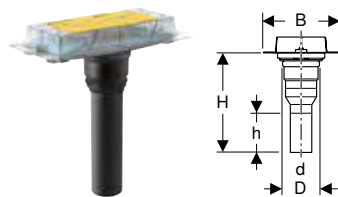

Geberit installation set for CleanLine shower channels, floor-penetrating installation

click & scan

Application purposes

- For drainage of Geberit shower channels of the CleanLine series
- For composite seals
- For floor constructions 2–25 cm
- For screed height ≥ 20 mm at inlet
- For use as floor drain with vertical outlet

Scope of delivery

- Protection box cover with reference line
- Thin bed bonding flange
- Straight connector made of PE-HD, $\emptyset 50$ mm

Characteristics

- Premounted sealing fleece
- Sealing fleece, 10 cm circumferential, for connecting sealing systems

Art. no.	DN	d, $\emptyset$ [mm]	D [cm]	B [cm]	H [cm]	h [cm]
154.153.00.1	50	50	7.8	14	34	15.6