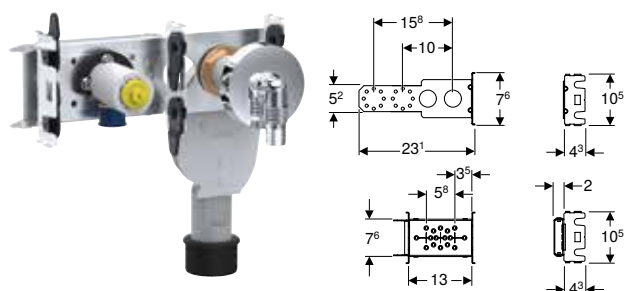

Elements for washing machines and dishwashers

Geberit GIS crossbar for washing machine and dishwasher

click & scan

Application purposes

- For installation in Geberit GIS support systems for prewalls, partition walls or freestanding walls
- For tumble dryers, washing machines or dishwashers

Characteristics

- Infinitely variable height adjustment in Geberit GIS structure
- Crossbar, zinc-plated
- Crossbar with two quick-action fasteners
- Can be mounted vertically and horizontally
- Elbow tap connector and concealed trap can be mounted individually or together

Scope of delivery

- Concealed trap
- Sleeve made of EPDM, $\varnothing$ 40 / 50 mm
- Angled hose connector, $\varnothing$ 19 / 23 mm, chrome-plated
- Wall collar, chrome-plated
- Elbow tap connector Rp 1/2" / R 1/2", compatible with MF
- Sound insulation base
- Insulating sleeve
- Sealing washer
- Protective plug with punching tip
- Fastening material

Art. no.	B [cm]	H [cm]	T [cm]
461.445.00.1	23.1	7.6	4.3