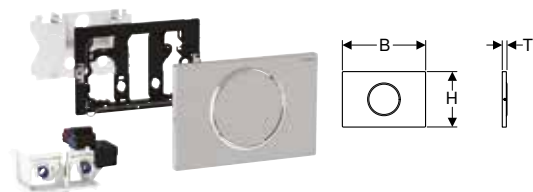

Geberit electronic WC flush control, mains operation, for Sigma concealed cistern 12 cm, with Sigma10 actuator plate, round, for pull-down rail, radio

click & scan

Application purposes

- For manual remote flush actuation of Sigma concealed cisterns 12 cm using pull-down rails with RF-controlled button
- For single flush
- For solid and drywall construction
- Suitable for barrier-free construction
- For Sigma concealed cisterns 12 cm
- Not suitable for use with Geberit inserts for in-cistern block

Technical data

Degree of protection	IP45
Nominal voltage	85–240 V AC
Mains frequency	50–60 Hz
Operating voltage	12 V DC
Power consumption in standby mode	0.15 W
Radio frequency	868.4 MHz
Radio frequency distance	10 m
Interval flush time, factory setting	5 s

Characteristics

- Flush actuation using pull-down rail, wireless, radio
- Single flush can be triggered via actuator plate
- Power supply via external power supply unit
- Transformation of mains voltage to extra-low voltage, 12 V DC
- Operation with extra-low voltage, no mains voltage in cistern
- Interval flush preset
- Adjustable interval flush
- Device settings and operation with mobile device via integrated Bluetooth® interface
- Compatible with Geberit Control App
- Wired networkable with Geberit gateway via GEBUS converter
- Wirelessly connectable with Geberit Gateway via Bluetooth®
- Compatible with Geberit Connect
- Screwable actuator plate

Scope of delivery

- Sigma10 actuator plate
- Mounting frame
- Protection plate
- Actuator rod
- Support block with servomotor and lifting device, premounted
- Control electronics with radio receiver
- Fastening material

Art. no.	Colour / surface	Product material	B [cm]	H [cm]	T [cm]	Power consumption [W]
115.867.16.6	Plate, Button: black matt / easy-to-clean coated Design ring/-s: black / glossy	Stainless steel	24.6	16.4	1.5	≤ 4
115.867.SN.6	Plate, Button: brushed, easy-to-clean coated Design ring: polished	Stainless steel	24.6	16.4	1.5	≤ 4

To order additionally

- Geberit power supply unit for Power & Connect box → p. 247

Can be combined with

- Geberit installation set with power supply unit, for WC flush controls with electronic flush actuation, 12 V → p. 246
- Geberit set of Power & Connect box and power supply unit for element for wall-hung WC → p. 248
- Geberit 230 V / 12 V / 50 Hz power supply unit set with 1.8 m voltage supply cable and combination outlet mounting box → p. 205

Accessories

- Geberit remote flush actuator for single flush, Bluetooth® → p. 250
- Geberit remote flush actuator for dual flush, Bluetooth® → p. 251
- Geberit RF-controlled button for electronic flush actuation → p. 250