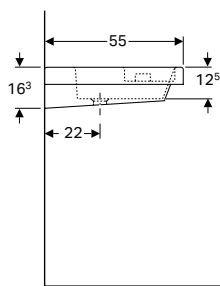

Washbasins for classrooms

Geberit Bambini washbasin with recessed sponge tray

click & scan

Application purposes

- For schools and other educational facilities

Technical data

Product material	Fine fireclay

Characteristics

- Asymmetrical
- Large shelf surface
- Integrated tray for sponges and cleaning cloths

Art. no.	Colour / surface	Tap hole	Overflow	B [cm]	H [cm]	T [cm]	Shelf space
162700000	PO white	right	visible, symmetrical	60	16.3	55	left

PO: Phase out as of December 2026

Accessories

- Geberit dip tube trap for washbasin, horizontal outlet
- Geberit waste outlet with push actuation