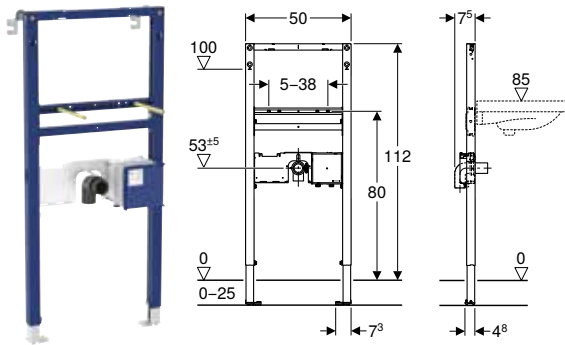

Geberit Duofix element for washbasin, 112 cm, electronic deck-mounted tap with concealed function box

click & scan

Application purposes

- For metal and wood frame walls
- For masonry walls
- For Geberit Duofix system walls
- For installation in part- or room-height prewalls
- For installation in room-height partition walls
- For floor constructions 0–25 cm
- For installation of washbasins
- For Piave and Brenta washbasin taps, deck-mounted, with concealed function box

Scope of delivery

- 2 wall anchors
- Connection bend made of PE-HD, $\varnothing$ 50 mm
- Seal $\varnothing$ 44 / 32 mm
- Protection box with cover, for concealed housing
- Fastening material

Characteristics

- 2025 range
- Statically self-supporting frame, protected against corrosion with powder coating
- With pull-out plate for lateral fastening above the element on metal or wood profiles or on Geberit Duofix system studs
- Alternative fastening point for wall anchors
- Rotating foot plates, suitable for installation in U profiles UW 50 and UW 75
- Foot plates that can be mounted in Geberit Duofix system rail without tools, without additional components
- Galvanised non-slip leg supports protected against corrosion
- Fastening distance for washbasin 5–38 cm
- Threaded rods adjustable in depth with 18 or 28 cm fastening distance
- Water supply connection compatible with MasterFix and MeplaFix
- Water supply connection on the bottom of concealed housing
- Fastening for connection bend, height-adjustable and sound-absorbing
- Concealed housing for Geberit washbasin tap, deck-mounted, for concealed function box, premounted
- Shut-off unit integrated in the concealed housing

Art. no.	B [cm]	H [cm]	T [cm]
111.553.00.2	50	112	7.5

Can be combined with

- Geberit Piave washbasin tap, deck-mounted, mains operation, for concealed function box
- Geberit Brenta washbasin tap, deck-mounted, mains operation, for concealed function box
- Geberit Piave washbasin tap, deck-mounted, battery operation, for concealed function box
- Geberit Brenta washbasin tap, deck-mounted, battery operation, for concealed function box
- Geberit Piave washbasin tap, deck-mounted, generator operation, for concealed function box
- Geberit Brenta washbasin tap, deck-mounted, generator operation, for concealed function box

Accessories

- Accessory overview – Geberit Duofix elements for washbasins → p. 55