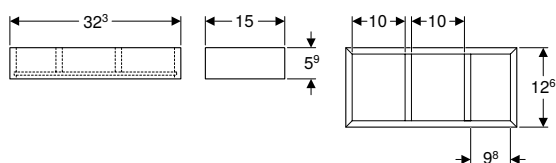

Geberit drawer insert, H-partition, for top drawer

click & scan

Technical data

Product material	High-compressed three-layer chipboard

Scope of delivery

- Drawer insert

Characteristics

- FSC™ C134279 certified
- H-partition

Art. no.	Colour / surface	B [cm]	H [cm]	T [cm]
500.677.00.1	lava / textured melamine	32.3	5.9	15