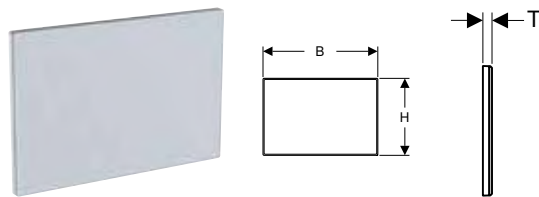

Geberit Omega cover plate

click & scan

Application purposes

- For covering the service opening in Omega concealed cisterns

Scope of delivery

- Mounting frame
- 2 distance bolts

Art. no.	Colour / surface	Product material	B	H	T
			[cm]	[cm]	[cm]
115.082.00.1	customised	Die-cast zinc	21.2	14.2	0.8
115.082.SI.1	white	Die-cast zinc / glass	21.2	14.2	1.1