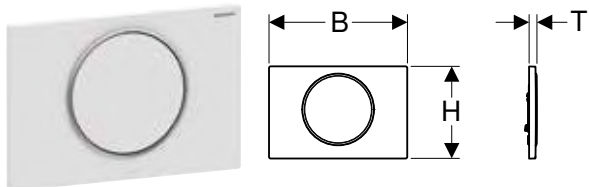

Geberit Sigma10 actuator plate, round, stop-and-go flush

click & scan

Application purposes

- For flush actuation with Sigma concealed cisterns

Technical data

Actuation force (N) max.	20 N

Characteristics

- Front actuation
- Sound-absorbing actuator rods, tool-free fast adjustment

Scope of delivery

- Mounting frame
- 2 distance bolts
- Actuator rod
- Stop-and-go lever

Art. no.	Colour / surface	Product material	B	H	T
			[cm]	[cm]	[cm]
115.758.01.5	Plate, Button: white matt / easy-to-clean coated Design ring/-s: white / glossy	Stainless steel	24.6	16.4	1.4
115.758.14.5	Plate, Button: black matt / easy-to-clean coated Design ring: polished	Stainless steel	24.6	16.4	1.4
115.758.16.5	Plate, Button: black matt / easy-to-clean coated Design ring/-s: black / glossy	Stainless steel	24.6	16.4	1.4
115.758.JQ.5	Plate, Button: chrome / matt, easy-to-clean coated Design ring/-s: chrome / glossy	Plastic	24.6	16.4	1.4
115.758.JT.5	Plate, Button: white matt / easy-to-clean coated Design ring: polished	Stainless steel	24.6	16.4	1.4
115.758.KH.5	Plate, Button: chrome / glossy Design ring/-s: chrome / matt	Plastic	24.6	16.4	1.4
115.758.KJ.5	Plate, Button: white / glossy Design ring/-s: chrome / glossy	Plastic	24.6	16.4	1.4
115.758.KK.5	Plate, Button: white / glossy Design ring/-s: gold-coloured / glossy	Plastic	24.6	16.4	1.4
115.758.KM.5	Plate, Button: black / glossy Design ring/-s: chrome / glossy	Plastic	24.6	16.4	1.4
115.758.SN.5	Plate, Button: brushed, easy-to-clean coated Design ring: polished	Stainless steel	24.6	16.4	1.4

Accessories

- Geberit DuoFresh module with automatic actuation, for Sigma concealed cistern 12 cm → p. 191
- Geberit DuoFresh module with manual actuation, for Sigma concealed cistern 12 cm → p. 192
- Geberit DuoFresh module with automatic actuation, for Sigma concealed cistern 8 cm → p. 192
- Geberit DuoFresh module with manual actuation, for Sigma concealed cistern 8 cm → p. 193
- Geberit extension set for Sigma, Omega and Kappa concealed cisterns → p. 204