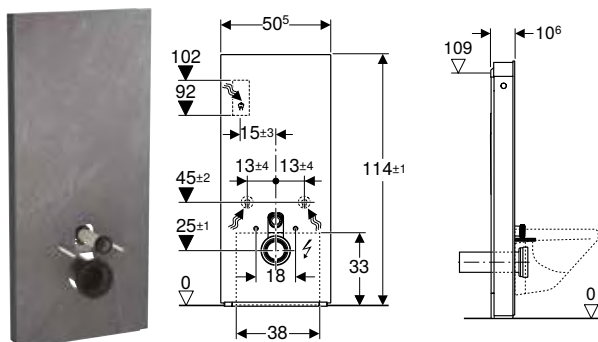

Geberit Monolith Plus sanitary module for wall-hung WC, 114 cm, front cladding made of stoneware

click & scan

Application purposes

- For renovations, conversions and new buildings
- For wall inlets with inlet height > 23 cm
- For replacing low-level exposed cisterns
- For replacing half-high level exposed cisterns
- For replacing wall-hung WCs with close-coupled exposed cistern
- For replacing wall-hung WCs with pressure flushing valve
- For replacing wall-hung WCs with concealed cistern with maximum service opening height < 109 cm
- For Geberit AquaClean WC complete solutions
- For connecting Geberit AquaClean WC enhancement solutions, with accessories
- For mounting on finished floors
- For installation in front of drywalls or solid walls
- For compensating the offset between WC connections and wall drains using a stepped straight connector for wall-hung WCs

Technical data

Degree of protection	IPX4
Nominal voltage	100–240 V AC
Mains frequency	50–60 Hz
Operating voltage	12 V DC
Power consumption in standby mode max.	0.5 W
Flow pressure	0.1–10 bar
Flush volume, factory setting	6 l / 3 l
Flush volume large, adjustment range	4–6 l
Small flush volume	3 l
Flow rate at 300 kPa / 3 bar	9.6 l/min
Light colour	2200–4000 K

Characteristics

- Dual flush
- Soft-touch buttons for flush actuation
- Settings can only be changed with the Geberit Home App
- Odour extraction with ceramic honey comb filter can be activated
- Odour extraction unit with run-on function
- Adjustable interval flush
- With ComfortLight
- Lighting mood infinitely adjustable from orientation light to daylight
- Light colour continuously adjustable from warm white to cool white
- DALI-compatible control
- Operation with extra-low voltage, no mains voltage in cistern
- Water supply connection on the rear centre
- Water supply connection on the left/right possible with accessories
- Water supply connection on the bottom
- Compensation of dimensional tolerances possible
- Height-adjustable up to 7 cm
- Fastening height WC ceramic appliance 35 ± 1 cm
- Cistern, fully insulated against condensation
- Side cladding made of aluminium brushed
- Self-supporting

Scope of delivery

- Water supply connection set with 2 angle stop valves, 1/2"
- Flush bend extension 160 mm
- Sleeve made of EPDM, $\varnothing 44 / 55$ mm
- Straight connector made of PE-HD, $\varnothing 90$ mm
- Adapter socket made of PE-HD, $\varnothing 90 / 110$ mm
- 2 threaded rods M12
- Female socket for mains connection
- Power supply unit
- Base cover
- Support frame
- Fastening material for drywall
- Fastening material
- Fastening material for installation in front of concealed cisterns

Art. no.	Colour / surface	B [cm]	H [cm]	T [cm]	Protection class	Power consumption [W]
131.231.00.7	Front: slate look / stoneware Side cladding: black / brushed aluminium	50.5	114	10.6	I	15
131.231.JV.7	Front: concrete look / stoneware Side cladding: brushed aluminium	50.5	114	10.6	I	15

Accessories