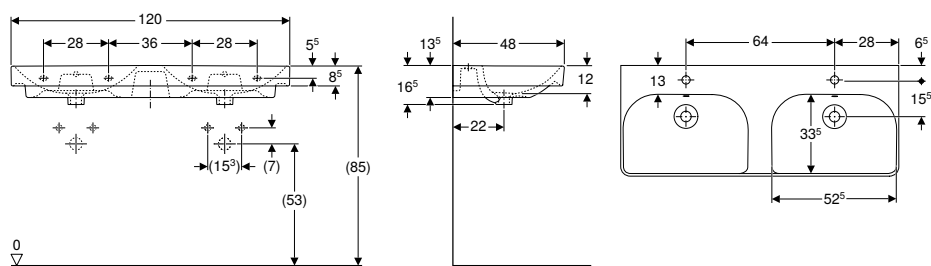

Double washbasins

Geberit Smyle double washbasin, square design

Technical data

Product material	Vitreous china

Characteristics

- Can be installed with a washbasin cabinet
- Can be combined with half pedestal

Art. no.	Colour / surface	Tap hole	Overflow	Cabinet width [cm]	H [cm]	T [cm]
B / width: 120 cm						
500.223.01.1	white	centred	visible, symmetrical	118.4	16.5	48
500.224.01.1	white	without	visible, symmetrical	118.4	16.5	48

Can be combined with

- Geberit Smyle cabinet for double washbasin, square design, with two drawers → p. 665
- Geberit Smyle half pedestal → p. 657