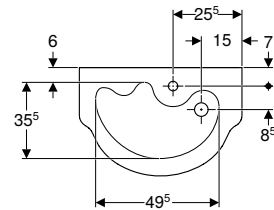

Washbasins

Washbasins

Geberit Bambini washbasin for children

click & scan

Application purposes

- For children
- For schools, childcare facilities and other educational facilities

Technical data

Product material	Vitreous china

Characteristics

- Asymmetrical

Art. no.	Colour / surface	Tap hole	Overflow	H [cm]	T [cm]
B / width: 60 cm					
326060000	white	centred	without	15.5	40

Can be combined with

- Geberit Bambini washbasin tap, single-lever mixer → p. 811
- Geberit Bambini washbasin tap, mains operation → p. 812
- Geberit Bambini washbasin tap, battery operation, multicolour → p. 815
- Geberit Bambini washbasin tap, battery operation → p. 816
- Geberit Bambini washbasin tap, mains operation, multicolour → p. 813
- Geberit Bambini washbasin tap, mains operation → p. 814
- Geberit Bambini washbasin tap, single-lever mixer, multicolour → p. 810

Accessories

- Geberit waste outlet with free outlet and valve cover
- Geberit waste outlet with free outlet, screen
- Geberit fastening material for washbasin → p. 1005