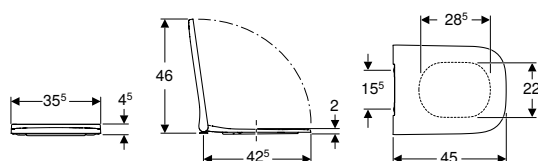

WC seats

Geberit Smyle WC seat, square, slim design

click & scan

Technical data

Product material	Duroplast
Fastening distance	15.5 cm

Characteristics

- Antibacterial
- Narrow design
- Overlapping WC lid

Art. no.	Colour / surface	B [cm]	H [cm]	T [cm]	QuickRelease function	Soft-closing mechanism	Fastening	Hinge material
500.687.01.1	white / glossy	35.5	4.5	45	Yes, with QuickRelease hinges	yes	from above	Brass chrome-plated
500.238.01.1	white / glossy	35.5	4.5	45	no	no	from above	Brass chrome-plated

Can be combined with

- Geberit Smyle floor-standing WC, square, washdown, back-to-wall, shrouded, Rimfree → p. 676
- Geberit Smyle wall-hung WC, square, washdown, small projection, shrouded, Rimfree → p. 675
- Geberit Smyle wall-hung WC, square, washdown, shrouded, Rimfree → p. 675