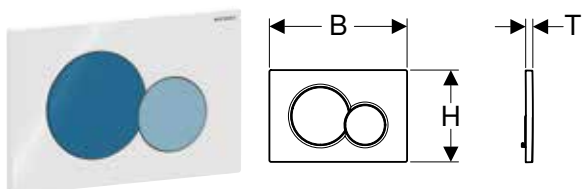

Geberit Sigma01 actuator plate, round, dual flush, for Bambini WC

click & scan

Application purposes

- For flush actuation with Sigma concealed cisterns

Technical data

Actuation force (N) max.	20 N

Characteristics

- Front actuation
- Sound-absorbing actuator rods, tool-free fast adjustment

Scope of delivery

- Mounting frame
- 2 distance bolts
- 2 actuator rods

Art. no.	Colour / surface	Product material	B	H	T
			[cm]	[cm]	[cm]
115.770.79.5	Plate: white / glossy Full flush volume button: forest green / glossy Partial flush volume button: light green / glossy	Plastic	24.6	16.4	1.3
115.770.FY.5	Plate: white / glossy Full flush volume button: carmine red / glossy Partial flush volume button: orange / glossy	Plastic	24.6	16.4	1.3
115.770.LB.5	Plate: white / glossy Full flush volume button: ultramarine blue / glossy Partial flush volume button: coral red / glossy	Plastic	24.6	16.4	1.3
115.770.SX.5	Plate: white / glossy Full flush volume button: ocean blue / glossy Partial flush volume button: light blue / glossy	Plastic	24.6	16.4	1.3

Can be combined with

- Geberit Duofix Bambini element for wall-hung WC for children, 97 cm, with Sigma concealed cistern 12 cm → p. 45
- Geberit Bambini wall-hung WC for children, washdown, Rimfree, for WC seat
- Geberit Bambini floor-standing WC for children, washdown, Rimfree, for WC seat
- Geberit Bambini floor-standing WC for small children, washdown, Rimfree