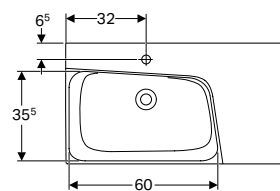

Geberit Xeno² washbasin with shelf surface

click & scan

Technical data

Product material	Fine fireclay

Characteristics

- Can be installed with a washbasin cabinet
- Asymmetrical
- With shelf surface

Art. no.	Colour / surface	Tap hole	Overflow	H [cm]	T [cm]	Shelf space
B / width: 90 cm						
500.533.01.1	white / KeraTect	centred	without	14	48	right
500.535.01.1	white / KeraTect	centred	without	14	48	left
500.534.01.1	white / KeraTect	without	without	14	48	right
500.536.01.1	white / KeraTect	without	without	14	48	left

To order additionally

- Washbasin connector

Can be combined with

- Geberit Xeno² cabinet for washbasin with shelf surface, with one drawer → p. 535
- Geberit Xeno² cabinet for washbasin with shelf surface, with two drawers → p. 536

Accessories

- Accessory overview – Geberit Xeno² washbasins → p. 525

- Geberit washbasin connector Clou with lever actuation only for washbasins with one tap hole. Compatible with washbasins with one tap hole 60 and 90 cm only when installed without cabinet