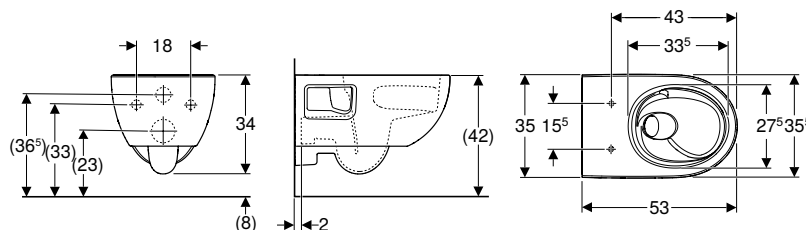

New

Geberit Selnova wall-hung WC, washdown, semi-shrouded, TurboFlush

click & scan

Application purposes

- For concealed cisterns

Technical data

Product material	Vitreous china

Scope of delivery

- WC ceramic appliance

Characteristics

- Wall-hung
- Washdown WC
- Rimless WC ceramic appliance featuring TurboFlush flush technology
- Visible fastening
- Type 1, full flush volume 6 / 5 / 4 l, in accordance with EN 997
- 4 l flush

Art. no.	Colour / surface	B [cm]	H [cm]	T [cm]
503.159.00.1	white	35.5	34	53

Available as of April 2026

Can be combined with

- Geberit Selnova WC seat, fastening from above → p. 736