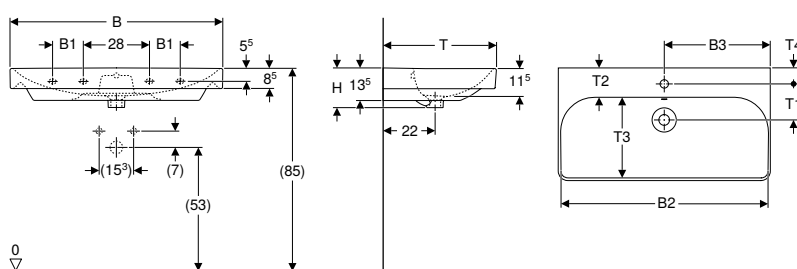

Geberit Smyle washbasin, square design

Technical data

Product material	Vitreous china

Characteristics

- Can be installed with a washbasin cabinet

Art. no.	Colour / surface	Tap hole	Overflow	B1 [cm]	B2 [cm]	B3 [cm]	Cabinet width [cm]	H [cm]	T [cm]	T1 [cm]	T2 [cm]	T3 [cm]	T4 [cm]	Fastening points
B / width: 55 cm														
500.259.01.1	white	centred	visible, symmetrical		51.8	27.5	53.6	17	44	15	12.5	27.5	7	2
B / width: 60 cm														
500.229.01.1	white	centred	visible, symmetrical		56.8	30	58.4	16.5	48	15.5	12.5	33.5	6.5	2
B / width: 75 cm														
500.249.01.1	white	centred	visible, symmetrical		71.5	37.5	73.4	16.5	48	15	12.5	33.5	6.5	2
B / width: 90 cm														
500.251.01.1	white	centred	visible, symmetrical	13	86.8	45	88.4	16.5	48	15	12.5	33.5	7	4
500.250.01.1	white	without	visible, symmetrical	13	86.8		88.4	16.5	48		12.5	33.5		4
500.252.01.1	white	left and right	visible, symmetrical	13	86.8	45	88.4	16.5	48	15	12.5	33.5	7	4
B / width: 120 cm														
500.253.01.1	white	left and right	visible, symmetrical	28	116.8	31.5	118.4	16.5	48	15.5	13	33.5	7	4
500.226.01.1	white	centred	visible, symmetrical	28	116.8	60	118.4	16.5	48	15.5	13	33.5	7	4
500.225.01.1	white	without	visible, symmetrical	28	116.8		118.4	16.5	48		13	33.5		4

Can be combined with

- Geberit Smyle cabinet for washbasin, square design, with one door → p. 663
- Geberit Smyle cabinet for washbasin, square design, with two drawers → p. 664
- Geberit Smyle half pedestal → p. 657
- Geberit Selnova full pedestal → p. 717
- Geberit Selnova Square full pedestal → p. 690

Accessories

- Geberit washbasin drain, space-saving model, slim design, with external waste plug with push actuation
- Geberit dip tube trap for washbasin, horizontal outlet
- Geberit dip tube trap for washbasin, space-saving model, horizontal outlet
- Geberit fastening material for washbasin → p. 1005