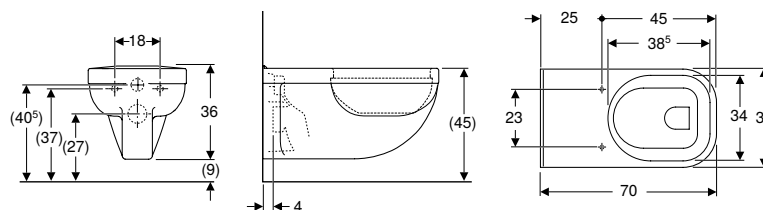

Geberit Selnova Comfort wall-hung WC, square, washout

click & scan

Application purposes

- For concealed cisterns
- For pressure flushing valves

Technical data

Product material	Vitreous china

Scope of delivery

- WC ceramic appliance
- Fastening material

Characteristics

- Wall-hung
- Easy fastening with Easy Fast Fixing (type EFF3)
- Washout WC
- With flush rim
- Barrier-free
- Type 1, full flush volume 6 l, in accordance with EN 997
- Raised ceramic upper edge 41 cm at standard fastening height
- Floor clearance 7 cm
- Ceramic chamfer to prevent WC seat sliding sideways

Art. no.	Colour / surface	B [cm]	H [cm]	T [cm]
500.792.01.1	P white	39	36	70

P: Phase out

To order additionally

- WC seat

Can be combined with

- Geberit Selnova Comfort WC seat, square design, barrier-free, antibacterial, fastening from below → p. 758
- Geberit Selnova Comfort WC seat ring, square design, barrier-free, fastening from below → p. 759