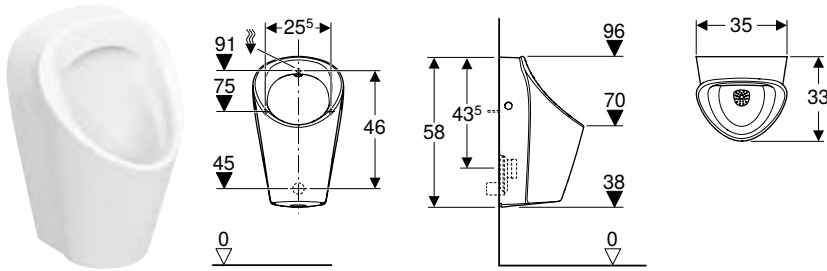

Geberit Selnova M urinal, inlet from the rear, outlet to the rear or downwards

click & scan

Application purposes

- For operating with automatic, water-saving flush
- For operation with manual or automatic flush actuation
- For concealed urinal flush controls
- For concealed urinal flush controls, hidden
- For exposed urinal flush controls, hidden

Characteristics

- Rimless
- Flushing out of urinal ceramic with 0.5 l per flush guaranteed, while compliant with EN13407
- Flush guide can be replaced without removing the sanitary ceramic
- Concealed flush guide
- Hidden trap
- Wall-hung
- Hidden fastening

Technical data

Flush volume small, adjustment range	0.5 l
Product material	Vitreous china

Scope of delivery

- Urinal ceramic
- Fastening material for urinal
- Drain strainer
- Flush guide

Art. no.	B [cm]	H [cm]	T [cm]	Outlet
503.125.00.1	35	58	33	to the rear or downwards

Accessories

- Geberit flush bend extension for urinal, with sleeve
- Geberit inlet connection piece for urinals → p. 943
- Geberit urinal trap, horizontal outlet
- Geberit urinal trap, vertical outlet
- Geberit urinal division, glass → p. 938
- Geberit urinal division, plastic → p. 937
- Geberit urinal division, sanitary ceramic → p. 938