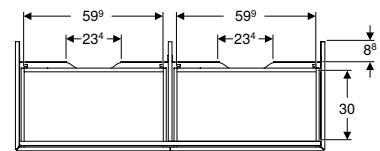

Geberit ONE cabinet for lay-on washbasin, with two drawers

click & scan

Technical data

Product material	High-compressed three-layer chipboard
Drawer load max.	30 kg

Scope of delivery

- Cabinet for washbasin
- Fastening material

Characteristics

- FSC™ C134279 certified
- Wall-hung
- Fully usable storage space in upper drawer
- With two drawers
- Opening with push-to-open mechanism
- Drawer with soft closing
- Moisture-resistant
- Delivered preassembled

Art. no.	Colour / surface	Washbasin, width [cm]	H [cm]	T [cm]
B / width: 133.2 cm				
505.076.00.1	white / high-gloss coated	135	26.6	47
505.076.00.2 *	white / matt coated	135	26.6	47
505.076.00.3	lava / matt coated	135	26.6	47
505.076.00.4 *	sand grey / high-gloss coated	135	26.6	47
505.076.00.5	oak / wood-textured melamine	135	26.6	47
505.076.00.6 *	hickory / wood-textured melamine	135	26.6	47
505.076.00.7 *	greige / matt coated	135	26.6	47
505.076.00.8 *	black / matt coated	135	26.6	47

* Order-based production

Can be combined with

- Geberit ONE lay-on washbasin, bowl shape → p. 471
- Geberit ONE lay-on washbasin, rectangular, CleanDrain → p. 472
- Geberit ONE lay-on washbasin, bowl shape, CleanDrain → p. 470
- Geberit ONE lay-on washbasin, rectangular → p. 473
- Geberit ONE design cover for washbasin traps → p. 474
- Geberit ONE low cabinet with one drawer → p. 486
- Geberit ONE low cabinet with two drawers → p. 486
- Geberit ONE side element → p. 487

Accessories

- Accessory overview – Geberit ONE bathroom furniture → p. 477

- A Geberit washbasin connector, space-saving model is required for the installation of the base cabinet. See assortment overview washbasin series or online catalogue, washbasin accessories