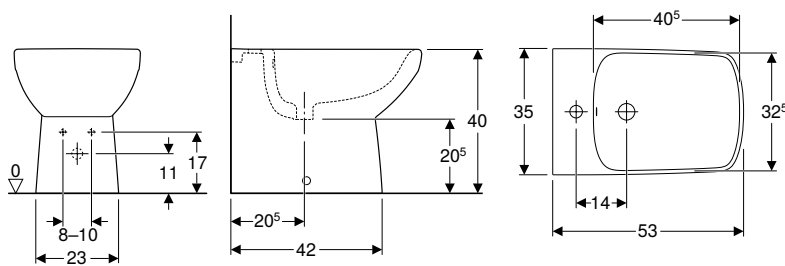

Floor-standing bidets

Geberit Selnova Square Premium floor-standing bidet, back-to-wall, semi-shrouded

click & scan

Technical data

Product material	Vitreous china

Scope of delivery

- Fastening material

Characteristics

- Back-to-wall
- Floor-standing
- Hidden water supply connection
- Semi-shrouded
- Hidden fastening

Art. no.	Colour / surface	Overflow	B [cm]	H [cm]	T [cm]
500.483.01.1	white	visible, symmetrical	35	40	53

To order additionally

- P-trap