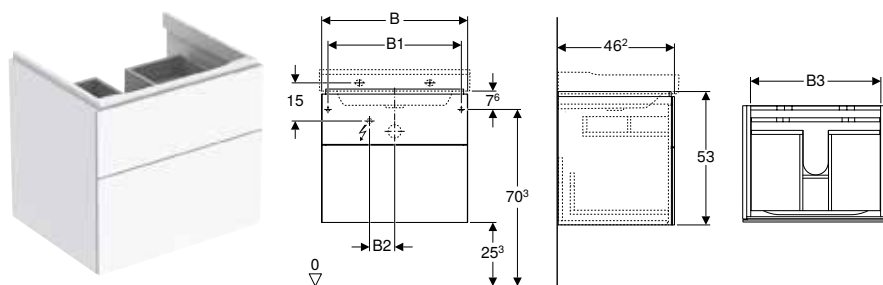

Geberit Xenos² cabinet for washbasin, with two drawers

click & scan

Technical data

Degree of protection	IP21
Nominal voltage	230 V AC
Mains frequency	50 Hz
Operating voltage	12 V DC
Product material	High-compressed three-layer chipboard
Drawer load max.	20 kg
Light source energy efficiency class	F
Light colour	3000 K

Scope of delivery

- Fastening material

Characteristics

- FSC™ C134279 certified
- Wall-hung
- With two drawers
- Opening with push-to-open mechanism
- Drawer with antislip mat
- Drawer with LED light
- Moisture-resistant
- Delivered preassembled

Art. no.	Colour / surface	B [cm]	B1 [cm]	B2 [cm]	B3 [cm]	H [cm]	T [cm]	Protection class	Power consumption [W]	Luminous flux [lm]
Washbasin width: 60 cm										
500.506.01.1	white / high-gloss coated	58	53	10	51.6	53	46.2	II	2.25	270
500.506.00.1 *	greige / matt coated	58	53	10	51.6	53	46.2	II	2.25	270
500.506.43.1	scultura grey / wood-textured melamine	58	53	10	51.6	53	46.2	II	2.25	270
Washbasin width: 90 cm										
500.509.01.1	white / high-gloss coated	88	83	23	81.6	53	46.2	II	3.75	450
500.509.00.1 *	greige / matt coated	88	83	23	81.6	53	46.2	II	3.75	450
500.509.43.1	scultura grey / wood-textured melamine	88	83	23	81.6	53	46.2	II	3.75	450

* Order-based production

Can be combined with

- Geberit Xenos² washbasin → p. 526
- Geberit Xenos² illuminated mirror with direct and indirect lighting → p. 542

Accessories

- Accessory overview – Geberit Xenos² bathroom furniture → p. 529

- A Geberit washbasin connector, space-saving model is required for the installation of the base cabinet. See assortment overview washbasin series or online catalogue, washbasin accessories