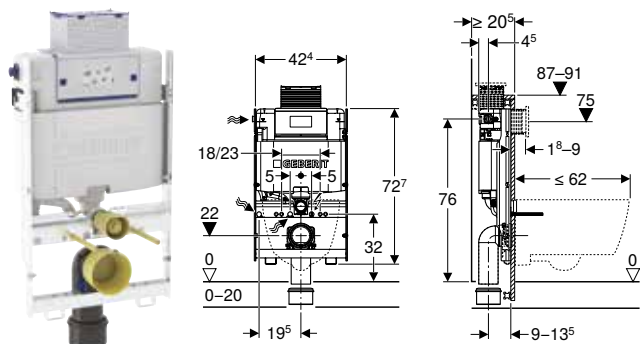

Geberit GIS element for wall-hung WC, 87 cm, with Omega concealed cistern 12 cm

click & scan

Application purposes

- For installation in Geberit GIS support systems for part-height prewall or freestanding wall
- For floor constructions 0–20 cm
- For wall-hung WCs

Technical data

Flow pressure	0.1–10 bar
Flush volume, factory setting	6 l / 3 l
Flush volume large, adjustment range	4 l / 4.5 l / 6 l / 7.5 l
Flush volume small, adjustment range	2–4 l
Flow rate at 300 kPa / 3 bar	0.16 l/s
Product material	Steel
Height-adjustable	Yes

Scope of delivery

- Water supply connection R 1/2", compatible with MasterFix and MeplaFix, with integrated angle stop valve and hand wheel
- Protection box for service opening
- Connection set for WC, $\varnothing$ 90 mm
- Connection bend 90° made of PE-HD, $\varnothing$ 90 mm
- Adapter socket made of PE-HD, $\varnothing$ 90 / 110 mm
- Fastening and protection material

Art. no.	B [cm]	H [cm]	T [cm]
461.141.00.2	42.4	87	20.5

Accessories

- Accessory overview – Geberit GIS elements for WCs → p. 110

- Actuator plate has to be ordered separately

Characteristics

- 2025 range
- Frame, zinc-plated
- Frame with four quick-action fasteners
- Infinitely variable height adjustment in Geberit GIS structure
- Frame for wall-hung WCs with connection dimensions as per EN 33 and projection up to 62 mm
- Connection bend can be mounted without tools at different depths, adjustable range 45 mm
- Geberit Omega concealed cistern 12 cm, fully insulated against condensation
- For top or front actuation, suitable for dual flush
- Immediate post flush possible with factory setting
- Tool-free installation and maintenance work on concealed cistern
- Water supply connection on the left or rear left
- Protection box for service opening, can be cut to length, protects against moisture and dirt
- With conduit pipe for feed pipe for Geberit AquaClean shower toilets and for connection cable
- Fastening for electrical connection and Power & Connect Box