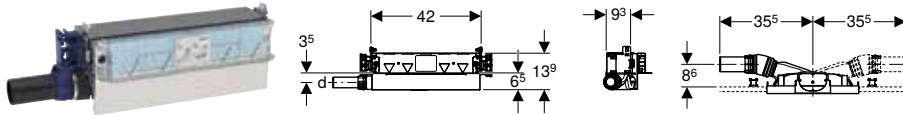

Geberit GIS element for shower, with CleanWall wall drain, for screed height at inlet 65–90 mm

Application purposes

- For installation in Geberit GIS support systems for prewalls, partition walls or freestanding walls
- For drainage of floor-even showers
- For composite seals
- For screed height ≥ 65 mm at inlet

Technical data

Depth of water seal (mm)	30 mm

Characteristics

- Infinitely variable height adjustment in Geberit GIS structure
- Adjustable inlet height of trap
- Panelling thickness 10–40 mm
- Suitable for tile structures on floor 2–26 mm
- Suitable for tile structures on wall 2–35 mm
- Adjustable sealing level for tension-free sealing connection
- Lateral drainage connection
- Premounted sealing fleece
- Sealing fleece, 10 cm circumferential, for connecting sealing systems

Scope of delivery

- Straight connector made of PE-HD, $\varnothing$ 40 mm
- Protection box cover with integrated outlet sheet
- Fastening material

Art. no.	DN	d, $\varnothing$ [mm]	Discharge rate [l/s]	B [cm]	H [cm]	T [cm]
461.736.00.1	40	40	0.4	42	13.9	9.3

To order additionally

- Ready-to-fit set

Accessories

- Geberit ready-to-fit set for CleanWall wall drain, cover made of plastic $\rightarrow$ p. 411
- Geberit ready-to-fit set for CleanWall wall drain, cover made of brushed stainless steel $\rightarrow$ p. 411
- Geberit ready-to-fit set for CleanWall wall drain, cover made of stainless steel, screwable $\rightarrow$ p. 411
- Geberit ready-to-fit set for CleanWall wall drain, tile-bearing, frameless $\rightarrow$ p. 412
- Geberit ready-to-fit set for CleanWall wall drain, tile-bearing, multi-piece $\rightarrow$ p. 412
- Geberit CleanWall collector profile for wall drain for shower $\rightarrow$ p. 412

- Natural stone tiles in the shower area may discolour