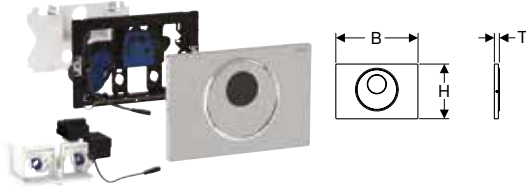

For battery operation, for Geberit Sigma concealed cisterns 12 cm

Geberit electronic WC flush control, battery operation, for Sigma concealed cistern 12 cm, with Sigma10 actuator plate, round, automatic / touchless / manual

Application purposes

- For releasing a dual flush
- For solid and drywall construction
- For touchless flush actuation of Sigma concealed cisterns 12 cm
- Not suitable for use with Geberit inserts for in-cistern block
- Suitable for barrier-free construction

Technical data

Battery type	LR20
Degree of protection	IP45
Operating voltage	3 V DC
Power consumption in standby mode	0.15 W
Interval flush time, factory setting	1 s
Detection time, factory setting	7 s

Characteristics

- Touchless flush actuation for single or dual flush by moving hand toward sensor
- Manual flush actuation via actuator plate
- Flush actuation possible via external push-button
- Screwable actuator plate
- Batteries in closed battery compartment in the flushing cistern
- Interval flush preset
- Adjustable interval flush
- Preflush can be set
- Minimum detection time can be set
- Device settings and operation with mobile device via integrated Bluetooth® interface
- Compatible with Geberit Control App
- Wirelessly connectable with Geberit Gateway via Bluetooth®
- Compatible with Geberit Connect
- Compatible with Geberit Service Handy
- Vandal-resistant

Scope of delivery

- Sigma10 actuator plate
- Mounting frame with infrared control and battery compartment, premounted
- Protection plate
- Support block with servomotor and lifting device, premounted
- 2 alkaline manganese batteries LR20, each 1.5 V
- Actuator rod
- Fastening material

Art. no.	Colour / surface	Product material	B	H	T	Power consumption	
			[cm]	[cm]	[cm]		[W]
115.891.16.6	Plate, Button: black matt / easy-to-clean coated Design ring/-s: black / glossy	Stainless steel	24.6	16.4	1.5	≤ 4	
115.891.DW.6	Plate, Button: black / glossy Design ring/-s: black matt	Stainless steel	24.6	16.4	1.5	≤ 4	
115.891.SN.6	Plate, Button: brushed, easy-to-clean coated Design ring: polished	Stainless steel	24.6	16.4	1.5	≤ 4	

Accessories

- Geberit remote flush actuator for single flush, Bluetooth® → p. 250
- Geberit remote flush actuator for dual flush, Bluetooth® → p. 251