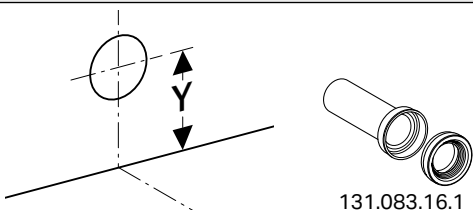

131.083.16.1

Y = 18 ± 1 cm, 131.083.16.1 to be ordered separately