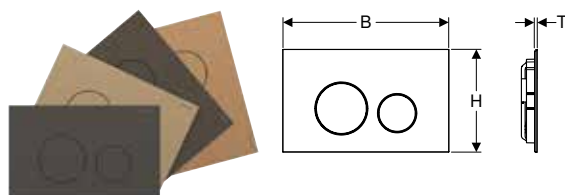

Geberit Sigma40 actuator plate, round, dual flush, customised finish

click & scan

Application purposes

- For flush actuation with Sigma concealed cisterns
- For covering thicknesses ≥ 15 mm

Characteristics

- Front actuation
- Sound-absorbing actuator rods, tool-free fast adjustment

Scope of delivery

- Mounting frame
- 2 distance bolts
- 2 actuator rods

Art. no.	Colour / surface	Product material	B	H	T
			[cm]	[cm]	[cm]
004.610.00.2*	galvanized	Stainless steel	24.6	15.2	0.4
004.610.00.3*	galvanized and varnished	Stainless steel	24.6	15.2	0.4

Available as of April 2026; * Order-based production

Accessories

- Geberit extension set for Sigma, Omega and Kappa concealed cisterns → p. 204