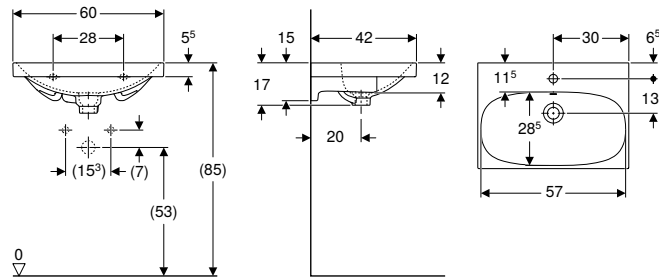

Geberit Acanto washbasin, small projection

click & scan

Technical data

Product material	Fine fireclay

Characteristics

- Can be installed with a washbasin cabinet
- Small projection

Art. no.	Colour / surface	Tap hole	Overflow	Cabinet width	H	T
				[cm]	[cm]	[cm]

B / width: 60 cm

500.631.01.2	white	centred	visible, symmetrical	59.5	17	42

Can be combined with

- Geberit Acanto cabinet for washbasin, with one drawer and one internal drawer, small projection → p. 564

Accessories

- Geberit dip tube trap for washbasin, horizontal outlet
- Geberit washbasin drain, space-saving model, slim design, with external waste plug with push actuation
- Geberit washbasin drain, space-saving model, slim design, with external waste plug and lever actuation
- Geberit washbasin drain, space-saving model, slim design, with free outlet and valve cover
- Geberit fastening material for washbasin → p. 1005

- A Geberit washbasin connector, space-saving model is required for the installation of the washbasin with base cabinet. See 'Assortment overview – Geberit Acanto washbasin connectors space-saving model' or online catalogue, washbasin accessories