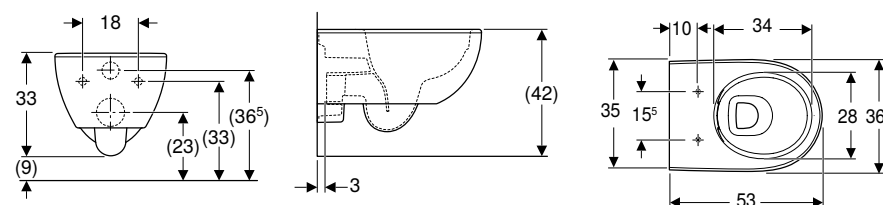

Geberit Selnova wall-hung WC, Premium, washdown, shrouded, Rimfree

click & scan

Application purposes

- For concealed cisterns
- For pressure flushing valves

Technical data

Product material	Vitreous china

Characteristics

- Wall-hung
- Washdown WC
- Rimless WC ceramic appliance featuring Rimfree flush technology
- Easy fastening with Easy Fast Fixing (type EFF3)
- Type 1, full flush volume 6 / 5 / 4 l, in accordance with EN 997
- 4 l flush
- Shrouded

Scope of delivery

- WC ceramic appliance
- Fastening material

Art. no.	Colour / surface	B [cm]	H [cm]	T [cm]
502.035.00.1	white	36	33	53

To order additionally

- WC seat

Can be combined with

- Geberit Selnova WC seat, fastening from above → p. 736
- Geberit AquaClean Tuma Comfort WC enhancement solution → p. 846
- Geberit AquaClean Tuma Classic WC enhancement solution → p. 848