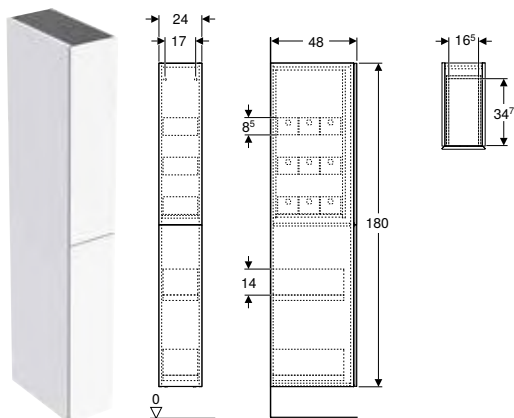

Geberit tall cabinet with two cargoes

click & scan

Application purposes

- For Geberit ONE, Acanto and iCon series

Technical data

Product material	High-compressed three-layer chipboard
Drawer load max.	20 kg

Characteristics

- FSC™ C134279 certified
- Wall-hung
- With two drawers
- Wooden organiser boxes
- Drawer with soft closing
- Moisture-resistant
- Delivered preassembled

Scope of delivery

- Tall cabinet
- 9 organising boxes
- Fastening material

Art. no.	Colour / surface	H [cm]	T [cm]
B / width: 24 cm			
503.011.01.1	Body, Front: white / high-gloss coated	180	48
503.011.01.2	Body: white / high-gloss coated Front: white / glossy glass	180	48
503.011.01.3 *	Body, Front: white / matt coated	180	48
503.011.JH.1	Body, Front: oak / wood-textured melamine	180	48
503.011.JK.1	Body, Front: lava / matt coated	180	48
503.011.JK.2	Body: lava / matt coated Front: lava / glossy glass	180	48
503.011.JR.1 *	Body, Front: hickory / wood-textured melamine	180	48

* Order-based production

Can be combined with

- Geberit internal storage shelf → p. 1011
- Geberit organising box → p. 1011

Accessories

- Geberit internal storage shelf → p. 1011
- Geberit organising box → p. 1011
- Geberit power socket element with mains plug → p. 504