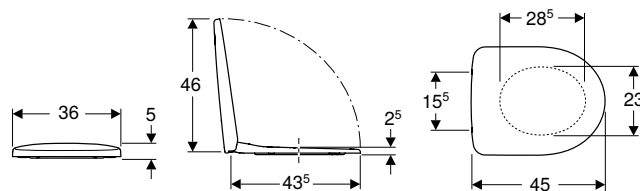

Geberit Selnova WC seat, fastening from below

click & scan

Technical data

Product material	Duroplast
Fastening distance	15.5 cm

Scope of delivery

- WC seat

Characteristics

- Overlapping WC lid
- Hinges made of metal

Art. no.	Colour / surface	B [cm]	H [cm]	T [cm]	QuickRelease function	Soft-closing mechanism	Fastening	Hinge material
500.331.01.1	white / glossy	36	5	45	no	no	from below	Metal

Can be combined with

- Geberit Selnova wall-hung WC, washdown, Rimfree → p. 723
- Geberit Selnova wall-hung WC, washdown → p. 724
- Geberit Selnova floor-standing WC, washdown, back-to-wall, horizontal outlet, semi-shrouded → p. 729
- Geberit Selnova floor-standing WC, washdown, horizontal outlet, semi-shrouded, Rimfree → p. 728
- Geberit Selnova floor-standing WC for close-coupled exposed cistern, washdown, horizontal outlet, semi-shrouded, Rimfree → p. 730
- Geberit Selnova floor-standing WC for close-coupled exposed cistern, washdown, horizontal outlet, semi-shrouded → p. 732
- Geberit Selnova floor-standing WC for close-coupled exposed cistern, washdown, vertical outlet, semi-shrouded → p. 732
- Geberit Selnova floor-standing WC for close-coupled exposed cistern, washdown, horizontal outlet, Rimfree → p. 733
- Geberit Selnova floor-standing WC for close-coupled exposed cistern, washdown, horizontal outlet → p. 734
- Geberit Selnova floor-standing WC for close-coupled exposed cistern, washdown, vertical outlet → p. 734