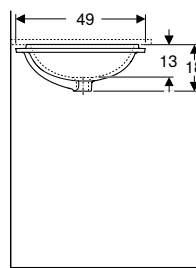

Geberit VariForm under-countertop washbasin, elliptic

click & scan

Application purposes

- For mounting on washtops from below

Technical data

Product material	Vitreous china

Characteristics

- Elliptic
- Easy to mount thanks to provided cutout template

Scope of delivery

- Fastening material
- Template

Art. no.	Colour / surface	Tap hole	Overflow	H [cm]	T [cm]
B / width: 62.5 cm					
500.756.01.2	white	without	visible, symmetrical	18	49
500.758.01.2 *	white	without	without	18	49

* Order-based production

Accessories

- Geberit waste outlet with free outlet and valve cover
- Geberit waste outlet with free outlet, screen