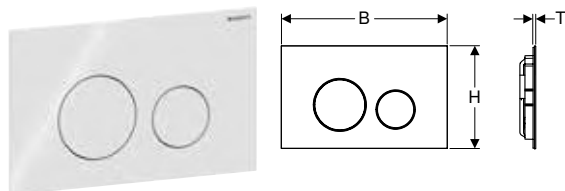

Geberit Sigma40 actuator plate, round, dual flush

click & scan

Application purposes

- For flush actuation with Sigma concealed cisterns
- For covering thicknesses ≥ 15 mm

Characteristics

- Front actuation
- Sound-absorbing actuator rods, tool-free fast adjustment

Scope of delivery

- Mounting frame
- 2 distance bolts
- 2 actuator rods

Art. no.	Colour / surface	Product material	B	H	T
			[cm]	[cm]	[cm]
115.628.14.1	Plate, Button: black matt / easy-to-clean coated	Stainless steel	24.6	15.2	0.4
115.628.FW.1	Plate, Button: brushed, easy-to-clean coated	Stainless steel	24.6	15.2	0.4
115.628.JK.1	Plate: lava Button: lava / glossy glass Frame: glossy glass	Glass	24.6	15.2	0.6
115.628.JL.1	Plate, Button: sand grey / glossy glass	Glass	24.6	15.2	0.6
115.628.JT.1	Plate, Button: white matt / easy-to-clean coated	Stainless steel	24.6	15.2	0.4
115.628.QB.1	Plate, Button: red gold / brushed, easy-to-clean coated	Stainless steel	24.6	15.2	0.4
115.628.QD.1	Plate, Button: black chrome / brushed, easy-to-clean coated	Stainless steel	24.6	15.2	0.4
115.628.QF.1	Plate, Button: brass-coloured / brushed, easy-to-clean coated	Stainless steel	24.6	15.2	0.4
115.628.SI.1	Plate, Button: white / glossy glass	Glass	24.6	15.2	0.6
115.628.SJ.1	Plate, Button: black / glossy glass	Glass	24.6	15.2	0.6
115.628.ID.1	N Plate, Button: nickel / brushed, easy-to-clean coated	Stainless steel	24.6	15.2	0.4

N: New, available as of July 2026

Accessories

- Geberit extension set for Sigma, Omega and Kappa concealed cisterns → p. 204

New