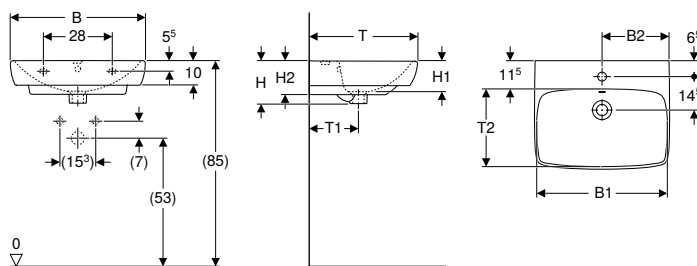

Accessories

- Geberit waste outlet with free outlet and valve cover
- Geberit dip tube trap for washbasin, horizontal outlet
- Geberit fastening material for handrinse basin → p. 1005

- Geberit Selnova Square half pedestal only for handrinse basin 50 cm
- Geberit Selnova half pedestal only for handrinse basins 50 cm

Washbasins

Geberit Selnova Square washbasin

Geberit
Selnova
Square

Technical data

Product material	Vitreous china

Scope of delivery

- Washbasin

Characteristics

- Can be combined with half pedestal
- Can be combined with full pedestal

Art. no.	Colour / surface	Tap hole	Overflow	B1 [cm]	B2 [cm]	Cabinet width [cm]	H [cm]	H1 [cm]	H2 [cm]	T [cm]	T1 [cm]	T2 [cm]
B / width: 55 cm												
500.290.01.1	white	centred	visible, symmetrical	47.5	27	46.4	17.5	12.5	14	44	20	29
500.291.01.1	white	without	visible, symmetrical	47.5	27	46.4	17.5	12.5	14	44	20	29
B / width: 60 cm												
500.300.01.1	white	centred	visible, symmetrical	54.5	29.5	49.3	18	13	14.5	46	20	30.5
B / width: 65 cm												
500.299.01.1	white	centred	visible, symmetrical	61	32	54.4	18	13	14.5	48	21	32

Can be combined with

- Geberit Selnova full pedestal → p. 717
- Geberit Selnova half pedestal → p. 717

Accessories

- Geberit waste outlet with free outlet and valve cover
- Geberit dip tube trap for washbasin, horizontal outlet
- Geberit fastening material for washbasin → p. 1005

- Geberit Selnova Square full pedestal only for washbasins 55–60 cm
- Geberit Selnova full pedestal only for washbasins 65 cm