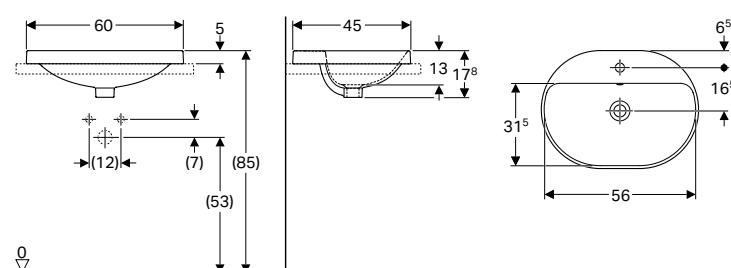

Geberit VariForm countertop washbasin, elliptic, with tap hole bench

click & scan

Application purposes

- For mounting in washtops from above

Technical data

Product material	Vitreous china

Characteristics

- Elliptic
- Easy to mount thanks to provided cutout template

Scope of delivery

- Template

Art. no.	Colour / surface	Tap hole	Overflow	H [cm]	T [cm]
B / width: 60 cm					
500.732.01.2	white	centred	visible, symmetrical	17.8	45
500.734.01.2 *	white	centred	without	17.8	45

* Order-based production

Accessories

- Geberit waste outlet with free outlet and valve cover
- Geberit waste outlet with free outlet, screen