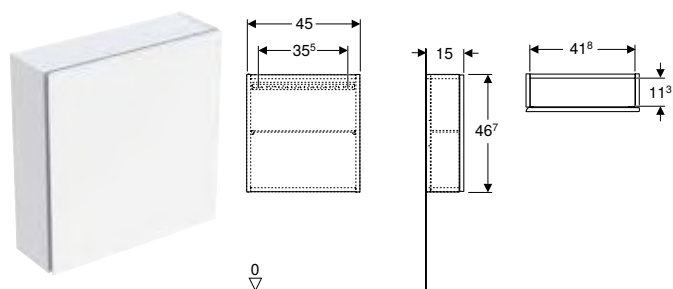

Geberit high-level cabinet, square, with one door

click & scan

Application purposes

- For Geberit ONE, Acanto and iCon series

Technical data

Product material	High-compressed three-layer chipboard

Scope of delivery

- High-level cabinet
- Glass shelf
- Fastening material

Characteristics

- FSC™ C134279 certified
- Wall-hung
- With one door
- Door with soft closing
- Opening with recessed handle or push-to-open mechanism
- Movable glass shelf
- Hinge side left or right
- Moisture-resistant
- Delivered preassembled

Art. no.	Colour / surface	H [cm]	T [cm]
B / width: 45 cm			
502.319.01.1	Body, Front: white / high-gloss coated	46.7	15
502.319.01.2	Body: white / high-gloss coated Front: white / glossy glass	46.7	15
502.319.01.3 *	Body, Front: white / matt coated	46.7	15
502.319.JH.1	Body, Front: oak / wood-textured melamine	46.7	15
502.319.JK.1	Body, Front: lava / matt coated	46.7	15
502.319.JK.2	Body: lava / matt coated Front: lava / glossy glass	46.7	15
502.319.JL.1 *	Body, Front: sand grey / high-gloss coated	46.7	15
502.319.JR.1 *	Body, Front: hickory / wood-textured melamine	46.7	15

* Order-based production