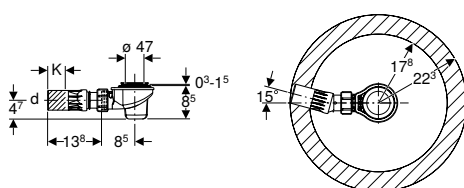

Drain assemblies for shower trays, d52

Assortment overview – Geberit shower drains

Geberit International Sales, version: October 2025

	With ready-to-fit set	Without ready-to-fit set		
	d90	d52	d62	d90
Shower drain	150.551.21.1			
	150.552.21.1			
	150.583.21.1			
	150.592.21.1			
			150.680.00.1	
				150.685.00.1
				150.550.00.1
Accessories				150.581.00.1
				150.552.00.1
		150.280.xx.1		
			150.285.xx.1	
Outlet cover				150.265.xx.1
				150.266.xx.1

Without drain covers

Geberit shower drain d52

click & scan

Application purposes

- For shower trays with valve hole $\varnothing$ 52 mm
- For shower trays without overflow
- For use as floor drain with horizontal outlet

Technical data

Depth of water seal (mm)	50 mm

Characteristics

- Quality-monitored in accordance with EN 274-3
- Dip tube can be dismantled

Scope of delivery

- Trap
- Straight connector made of PE-HD, $\varnothing$ 50 mm, with ball joint
- Fastening material

Art. no.	DN	d, $\varnothing$ [mm]	H [cm]	K [cm]
150.680.00.1	50	50	9	4.7

To order additionally

- Drain cover

Accessories

- Geberit drain cover d52, for shower drain → p. 417