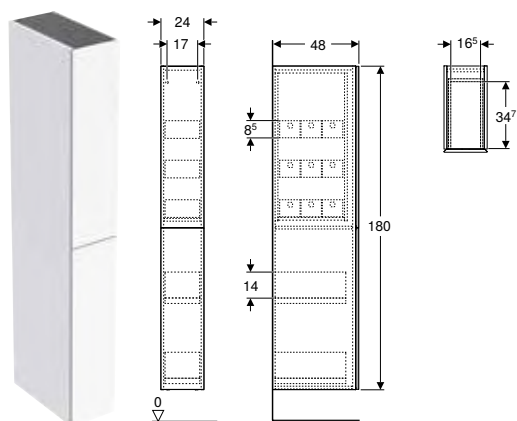

Geberit tall cabinet with two cargoes

click & scan

Application purposes

- For Geberit ONE, Acanto and iCon series

Technical data

Product material	High-compressed three-layer chipboard
Drawer load max.	30 kg

Characteristics

- FSC™ C134279 certified
- Wall-hung
- With two drawers
- Wooden organiser boxes
- Drawer with soft closing
- Moisture-resistant
- Delivered preassembled

Scope of delivery

- Tall cabinet
- 9 organising boxes
- Fastening material

Art. no.	Colour / surface	H [cm]	T [cm]
B / width: 24 cm			
503.011.01.1	Body, Front: white / high-gloss coated	180	48
503.011.01.2	Body: white / high-gloss coated Front: white / glossy glass	180	48
503.011.01.3 *	Body, Front: white / matt coated	180	48
503.011.JH.1	Body, Front: oak / wood-textured melamine	180	48
503.011.JK.1	Body, Front: lava / matt coated	180	48
503.011.JK.2	Body: lava / matt coated Front: lava / glossy glass	180	48
503.011.JR.1 *	Body, Front: hickory / wood-textured melamine	180	48

* Order-based production

Can be combined with

- Geberit internal storage shelf → p. 1011
- Geberit organising box → p. 1011

Accessories

- Geberit internal storage shelf → p. 1011
- Geberit organising box → p. 1011
- Geberit power socket element with mains plug → p. 504