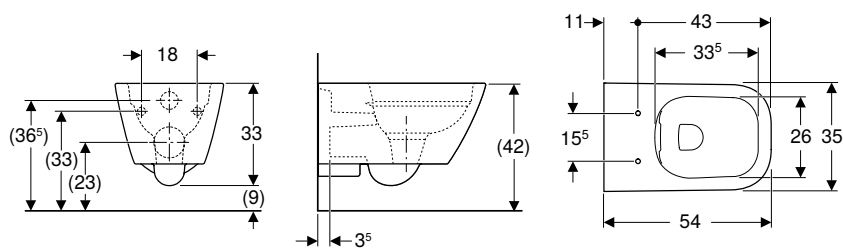

Geberit Smyle wall-hung WC, square, washdown, shrouded, Rimfree

click & scan

Application purposes

- For concealed cisterns
- For pressure flushing valves

Technical data

Product material	Vitreous china

Scope of delivery

- Fastening material

Art. no.	Colour / surface	B [cm]	H [cm]	T [cm]
500.208.01.1	white	35	33	54

To order additionally

- WC seat

Can be combined with

- Geberit Smyle WC seat, square, slim design, sandwich shape → p. 678
- Geberit Smyle WC seat, square, slim design → p. 677

Characteristics

- Wall-hung
- Washdown WC
- Rimless WC ceramic appliance featuring Rimfree flush technology
- Easy fastening with Easy Fast Fixing (type EFF3)
- Type 1, full flush volume 6 / 5 / 4 l, in accordance with EN 997
- 4 l flush
- Shrouded
- Hidden fastening