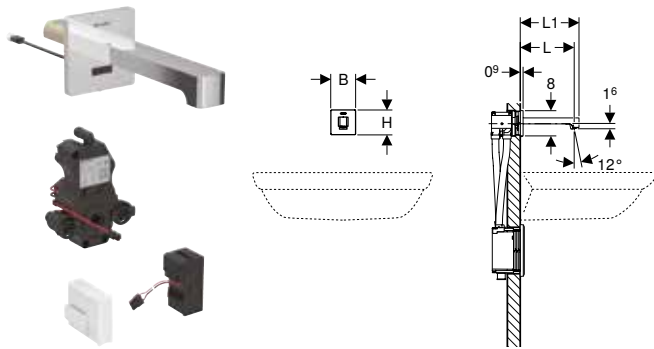

Taps

Washbasin taps
Wall-mounted, mains operation

Geberit Brenta washbasin tap, wall-mounted, mains operation, for concealed function box

click & scan

Application purposes

- For installation in Geberit elements for washbasins, wall-mounted tap with concealed function box
- For connecting cold and hot water (only for model with mixer or thermostatic mixer)
- For connecting cold or mixed water (only for model without mixer)
- Suitable for use with stainless steel sinks
- Model without mixer suitable for combination with continuous flow heater, see technical data sheet "Washbasin taps with continuous flow heaters"
- For panelling thickness 10–50 mm

Technical data

Degree of protection	IPX4
Nominal voltage	110–240 V AC
Mains frequency	50–60 Hz
Operating voltage	4.5 V DC
Operating pressure	0.5–10 bar
Recommended operating pressure with thermostatic mixer	0.5–5 bar
Recommended operating pressure with thermostatic mixer	50–500 kPa
Differentiated pressure CW/WW max.	1.5 bar
Water test pressure max.	16 bar
Test pressure air / inert gas max.	3 bar
Ambient temperature	1–40 °C
Storage temperature	-20 – +70 °C
Water temperature, adjustment range with thermostatic mixer	20–42 °C
Water temperature short-term max.	90 °C
Flow rate at 300 kPa / 3 bar	5 l/min
Interval flush time, factory setting	5 s
Product material	Brass / plastic

Characteristics

- Tap group I in accordance with DIN 4109
- Infrared user detection
- Vandal-resistant
- Temperature presetting via mixer (only for models with mixer or thermostatic mixer)
- Not possible to set just hot water or just cold water (only for model with mixer or thermostatic mixer)
- Thermostat according to EN 1111 (only for model with thermostatic mixer)
- Scald protection by limiting the water temperature to 42 °C (only for models with thermostatic mixer)
- Thermal disinfection according to DVGW W 551 possible
- Functions can be set and queried with the Geberit Service Handy
- Device settings and operation with mobile device via integrated Bluetooth® interface
- Compatible with Geberit Control App
- Wired networkable with Geberit gateway via GEBUS converter
- Wirelessly connectable with Geberit Gateway via Bluetooth®
- Compatible with Geberit Connect
- With integrated check valve
- Functional unit with built-in basket filters
- Components in contact with drinking water lead-free

Scope of delivery

- Washbasin tap
- IR sensor with connection cable
- Control electronics
- Functional unit
- Power supply unit
- Tap aerator key
- Fastening material