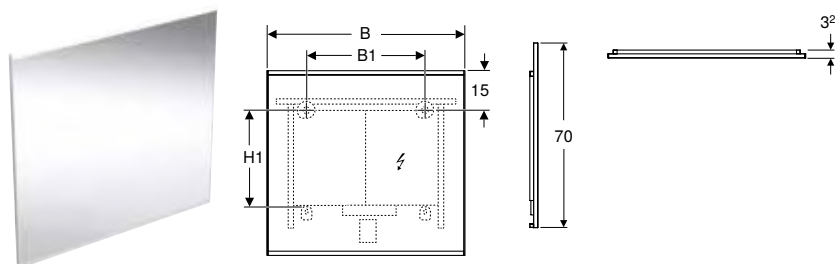

Geberit Option Plus illuminated mirror, square design, with direct and indirect lighting

click & scan

Technical data

Degree of protection	IP44
Nominal voltage	220–240 V AC
Mains frequency	50 Hz / 60 Hz
Operating voltage	24 V DC
Product material	Aluminium
Light source energy efficiency class	F
Light colour	3000 K
Service life of LED lighting max.	72000 h
Measuring method	LM-80
Colour Rendering Index min.	80
Standard deviation of colour matching	3 SDCM

Scope of delivery

- Mirror
- Fastening material

Characteristics

- Suitable for all bathroom series
- LED lighting
- Direct and indirect lighting, continuously dimmable
- Touch sensor switch for lighting, with orientation light
- Orientation light can be deactivated
- With memory function for the lighting
- Heated rear to prevent mirror steaming up
- Touch sensor switch for mirror heating, with red indication light
- Automatic switch-off of the antimist heating after 30 minutes
- With Geberit FlexInstall suspension

Art. no.	Colour / surface	B1 [cm]	H [cm]	H1 [cm]	T [cm]	Protection class	Power consumption [W]	Power consumption of mirror heating [W]	Luminous flux (max. / above / below) [lm]
B / width: 40 cm									
502.780.00.1	anodised aluminium	20	70	46.5	3.2	I	14.8	17.5	1850
502.780.14.1	black matt / anodised aluminium	20	70	46.5	3.2	I	14.8	17.5	1850
B / width: 60 cm									
502.781.00.1	anodised aluminium	30	70	38.5	3.2	I	22.3	36	2850
502.781.14.1	black matt / anodised aluminium	30	70	38.5	3.2	I	22.3	36	2850
B / width: 75 cm									
502.782.00.1	anodised aluminium	45	70	38.5	3.2	I	28	35	3600
502.782.14.1	black matt / anodised aluminium	45	70	38.5	3.2	I	28	35	3600
B / width: 90 cm									
502.783.00.1	anodised aluminium	60	70	38.5	3.2	I	33.6	53.5	4350
502.783.14.1	black matt / anodised aluminium	60	70	38.5	3.2	I	33.6	53.5	4350
B / width: 105 cm									
502.784.00.1	anodised aluminium	75	70	38.5	3.2	I	45	53.5	5700
502.784.14.1	black matt / anodised aluminium	75	70	38.5	3.2	I	45	53.5	5700
B / width: 120 cm									
502.785.00.1	anodised aluminium	90	70	38.5	3.2	I	39.3	53.5	5000
502.785.14.1	black matt / anodised aluminium	90	70	38.5	3.2	I	39.2	53.5	5000
B / width: 135 cm									
502.786.00.1	anodised aluminium	105	70	38.5	3.2	I	50.6	52.5	6500
502.786.14.1	black matt / anodised aluminium	105	70	38.5	3.2	I	50.6	53.5	6500
B / width: 160 cm									
502.787.00.1	anodised aluminium	130	70	38.5	3.2	I	60.1	89.5	7750
502.787.14.1	black matt / anodised aluminium	130	70	38.5	3.2	I	60.1	89.5	7750