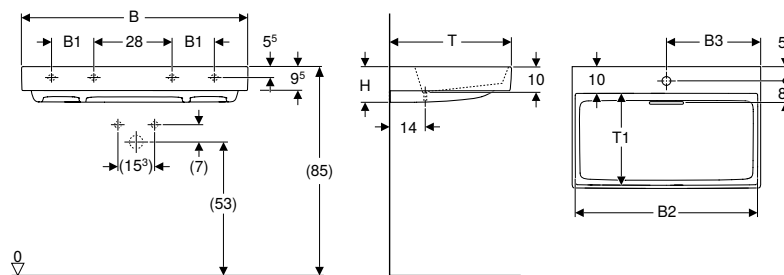

Washbasins

Mix & Match

Geberit ONE washbasin CleanDrain

click & scan

Technical data

Product material	Fine fireclay

Scope of delivery

- Washbasin
- Drain cover with comb insert, magnetic fixing
- Comb insert with white cover
- Geberit washbasin connector and trap, space-saving model

Characteristics

- Can be installed with a washbasin cabinet
- Horizontal outlet
- Hidden overflow function
- Actuation using tie rod
- With integrated hair trap
- Hygienic with optimum flow behaviour
- According to recommendation in line with SINTEF

Art. no.	Colour / surface	Mix & Match	Tap hole	Overflow	B1 [cm]	B2 [cm]	B3 [cm]	Cabinet width [cm]	H [cm]	T [cm]	T1 [cm]	Fastening points
B / width: 60 cm												
505.034.00.1	Washbasin: white / KeraTect Cover: white / glossy	Yes	centred	without	57.9	30.1		60	14	48	37	2
505.033.00.1	Washbasin: white / KeraTect Cover: white / glossy	Yes	without	without	57.9			60	14	48	37	2
B / width: 75 cm												
505.036.00.1	Washbasin: white / KeraTect Cover: white / glossy	Yes	centred	without	72.5	37.5		75	14	48	37	2
505.035.00.1	Washbasin: white / KeraTect Cover: white / glossy	Yes	without	without	72.5			75	14	48	37	2
B / width: 90 cm												
505.038.00.1	Washbasin: white / KeraTect Cover: white / glossy	Yes	centred	without	17.2	87.1	44.9	90	14	48	37	4
505.037.00.1	Washbasin: white / KeraTect Cover: white / glossy	Yes	without	without	17.2	87.1		90	14	48	37	4
B / width: 105 cm												
505.046.00.1	Washbasin: white / KeraTect Cover: white / glossy	No	centred	without	18	101.9	52.5	105	14	48	37	4
505.045.00.1	Washbasin: white / KeraTect Cover: white / glossy	No	without	without	18	101.9		105	14	48	37	4
B / width: 120 cm												
505.049.00.1	Washbasin: white / KeraTect Cover: white / glossy	Yes	left and right	without	28	116.5	30.6	120	14	48	37	4
505.048.00.1	Washbasin: white / KeraTect Cover: white / glossy	Yes	centred	without	28	116.5	60	120	14	48	37	4
505.047.00.1	Washbasin: white / KeraTect Cover: white / glossy	Yes	without	without	28	116.5		120	14	48	37	4

Can be combined with

- Geberit iCon cabinet for washbasin, with one drawer → p. 614
- Geberit iCon cabinet for washbasin, with two drawers → p. 616
- Geberit ONE cabinet for washbasin, with two drawers → p. 482
- Geberit ONE cabinet for washbasin, with one drawer → p. 480
- Geberit Acanto cabinet for washbasin, with one drawer and one internal drawer → p. 562

Accessories

- Geberit fastening material for washbasin → p. 1005
- Geberit ONE drain cover with comb insert, magnetic fixing → p. 474

- Mix & Match: Articles of the same width can be freely combined in the Geberit ONE, Acanto and iCon series