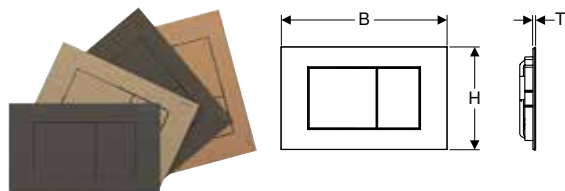

Geberit Sigma40 actuator plate, square, dual flush, customised finish

click & scan

Application purposes

- For flush actuation with Sigma concealed cisterns
- For covering thicknesses ≥ 15 mm

Characteristics

- Front actuation
- Sound-absorbing actuator rods, tool-free fast adjustment

Scope of delivery

- Mounting frame
- 2 distance bolts
- 2 actuator rods

Art. no.	Colour / surface	Product material	B [cm]	H [cm]	T [cm]
004.611.00.2 *	galvanized	Stainless steel	24.6	15.2	0.4
004.611.00.3 *	galvanized and varnished	Stainless steel	24.6	15.2	0.4

Available as of April 2026; * Order-based production

Accessories

- Geberit extension set for Sigma, Omega and Kappa concealed cisterns → p. 204