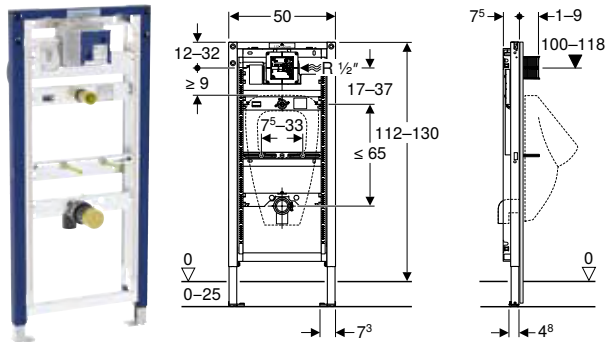

Geberit Duofix element for urinal, 112–130 cm, universal

click & scan

Application purposes

- For metal and wood frame walls
- For Geberit Duofix system walls
- For installation in part- or room-height prewalls
- For installation in room-height partition walls
- For floor constructions 0–25 cm

Technical data

Flow pressure	1–8 bar
Water test pressure max.	16 bar
Test pressure air / inert gas max.	3 bar
Flow rate at 100 kPa / 1 bar without flow limiter	0.3 l/s
Flow rate at 100 kPa / 1 bar with flow limiter	0.18 l/s

Scope of delivery

- Elbow tap connector R 1/2"
- Protection box with cover
- Connection pipe between inlet $\varnothing$ 32 mm and urinal, with seal to urinal
- Connection bend made of PE-HD, $\varnothing$ 63 / 50 mm
- Seal $\varnothing$ 57 / 50 mm
- Urinal trap $\varnothing$ 50 mm, with seal on urinal
- Fastening and protection material

Characteristics

- 2025 range
- Statically self-supporting frame, protected against corrosion with powder coating
- With pull-out plate for lateral fastening above the element on metal or wood profiles or on Geberit Duofix system studs
- Alternative fastening point for wall anchors
- Rotating foot plates, suitable for installation in U profiles UW 50 and UW 75
- Foot plates that can be mounted in Geberit Duofix system rail without tools, without additional components
- Galvanised non-slip leg supports protected against corrosion
- Water supply connection compatible with MasterFix and MeplaFix
- Elbow connector can be mounted without tools
- Premounted stop valve with throttle
- Flush hose can be bent
- Flush hose with guide to prevent standing water
- Fastening for inlet $\varnothing$ 32 mm, height-adjustable
- Fastening for connection bend, height-adjustable and sound-absorbing
- Urinal fasteners M8 width- and height-adjustable
- Crossbars with centring marks, adjustable without tools
- Can be refitted with accessories to fit urinals with spray head

Art. no.	B [cm]	H [cm]	T [cm]
111.616.00.2	50	112–130	7.5

Can be combined with