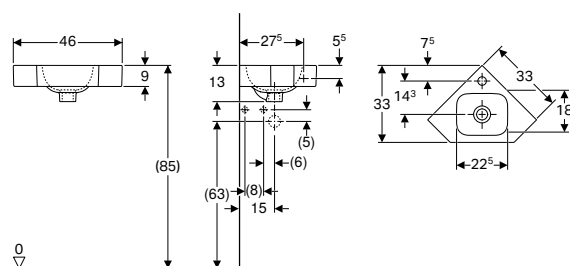

Corner handrinse basins

Geberit iCon corner handrinse basin

click & scan

Application purposes

- For corner installation

Technical data

Product material	Fine fireclay

Art. no.	Colour / surface	Tap hole	Overflow	H [cm]	T [cm]
B / width: 46 cm					
124729000	white	centred	without	13	33
124730000	white	without	without	13	33

Accessories

- Geberit dip tube trap for washbasin, horizontal outlet
- Geberit waste outlet with free outlet and valve cover
- Geberit dip tube trap for washbasin, space-saving model, horizontal outlet
- Geberit waste outlet with free outlet, screen
- Geberit fastening material for handrinse basin → p. 1005