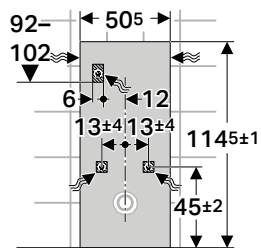

131.071.21.1 to be ordered separately