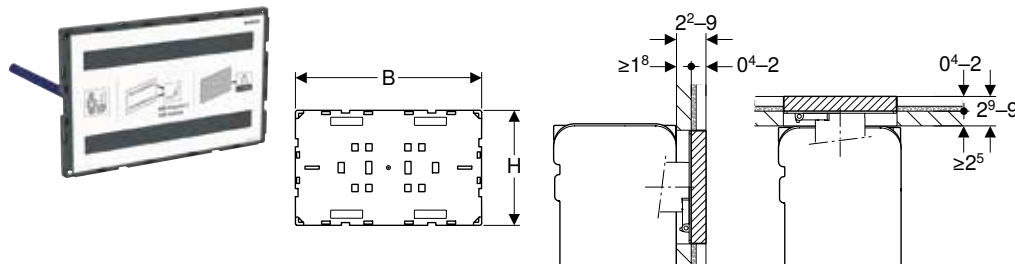

Geberit Omega cover plate, surface-even

click & scan

Application purposes

- For individual bathroom design
- For covering the service opening in Omega concealed cisterns
- For extensive surface coverings
- For covering thicknesses ≥ 18 mm (front installation)
- For covering thicknesses ≥ 25 mm (top installation)
- Suitable for tile structures of 4–20 mm

Scope of delivery

- Protection plate
- 2 spacers
- 2 distance bolts

Characteristics

- Surface is provided and completed by customer
- Installation possible from the top/front
- Surface-even installation
- Cover plate not suitable for applying plaster

Art. no.	Colour / surface	Product material	B	H	T
			[cm]	[cm]	[cm]
115.087.00.1	customised	Plastic	18.3	11.3	1.8