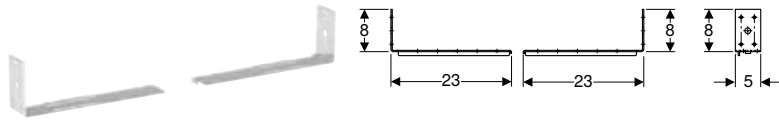

Geberit Duofix fastening material for stud clearance 50–57.5 cm

click & scan

Application purposes

- For drywall construction
- For installation in room-height installation walls
- For fastening Geberit Duofix installation elements between two studs at a distance of 50–57.5 cm

Scope of delivery

- 2 fixing brackets
- Fastening material

Characteristics

- Zinc-plated

Art. no.

111.869.00.1