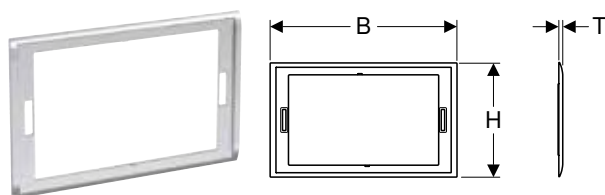

Geberit cover frame for Sigma70 actuator plate, square

click & scan

Application purposes

- For Geberit Sigma70 actuator plates
- For covering unfinished tile edges

Art. no.	Colour / surface	Product material	B [cm]	H [cm]	T [cm]
115.623.21.1	chrome / Glossy	Die-cast zinc	25.7	15.7	0.6
115.623.QC.1	black chrome / Polished	Die-cast zinc	25.7	15.7	0.6