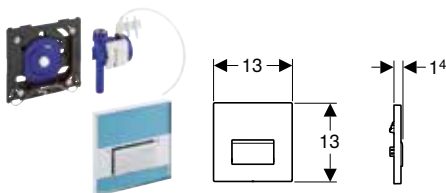

Geberit urinal flush control with pneumatic flush actuation, Type 50 actuator plate, square, customised

click & scan

Application purposes

- For manual flush actuation of urinals

Technical data

Flow pressure	1–8 bar
Water test pressure max.	16 bar
Test pressure air / inert gas max.	3 bar
Actuation force (N) max.	12 N
Flow rate at 100 kPa / 1 bar without flow limiter	0.3 l/s
Flow rate at 100 kPa / 1 bar with flow limiter	0.18 l/s
Flush time, adjustment range	4 s / 8 s / 12 s

Characteristics

- Actuator plate made of die-cast zinc
- Actuator plate with securing bar
- Flush time setting with air nozzles (pneumatic)
- Low flush actuation force
- Short stroke movement
- Flush volume can be reduced to 0.5 l per flush with regulating screw of installation set
- Tap group II in accordance with DIN 4109
- Components in contact with drinking water lead-free