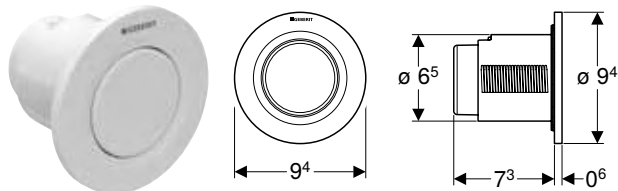

For single flush

Geberit Type 01 remote flush actuation, round, pneumatic, single flush, concealed actuator

click & scan

Application purposes

- For pneumatic remote flush actuation of Geberit exposed and concealed cisterns
- For single flush
- For solid and drywall construction
- For concealed installation
- For Sigma concealed cisterns 12 cm
- For Omega concealed cisterns 12 cm
- For AP123 exposed cisterns

Characteristics

- Round design
- Can be combined with Geberit actuator plates for single flush, dual flush and stop-and-go flush or Geberit cover plate

Scope of delivery

- Actuator
- Pneumatic flushing device
- Pneumatic hose, length 2 m
- Conduit pipe, length 1.7 m
- Flush-mounting box with protection cover
- Fastening material

Technical data

Actuation force (N) max.	25 N

Art. no.	Colour / surface	Product material
116.040.11.1	white	Plastic
116.040.21.1	chrome / glossy	Plastic
116.040.JQ.1	chrome / matt, easy-to-clean coated	Plastic