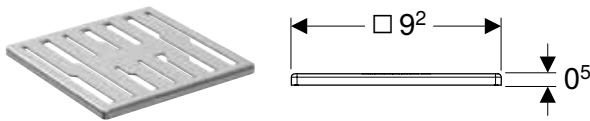

Geberit Piano design grating 10 x 10 cm

click & scan

Technical data

Product material	Stainless steel

Characteristics

- Load-bearing capacity, class H 1.5 (1.5 kN)

Art. no.	Nominal width [cm]	L [cm]	B [cm]	H [cm]
388.117.00.1	10	9.2	9.2	0.5