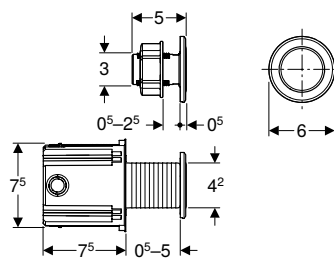

Technical data

Battery type	LR20
Degree of protection	IP45
Operating voltage	3 V DC
Power consumption in standby mode	0.15 W
Radio frequency	868.4 MHz
Radio frequency distance	10 m
Interval flush time, factory setting	5 s
Product material	Plastic

Scope of delivery

- Mounting frame with battery compartment, premounted
- Protection plate
- Support block with servomotor and lifting device, premounted
- Electrical control
- Connection cable, length 2 m, prefabricated
- 2 alkaline manganese batteries LR20, each 1.5 V

Art. no.	Power consumption [W]
115.885.00.6	≤ 4

To order additionally

- Actuator plate or cover plate
- Push-button

Accessories

- Geberit installation set for WC flush control with mechanical flush actuation, push-button → p. 249

Geberit electronic WC flush control, battery operation, for Sigma concealed cistern 12 cm, with Type 10 IR button, round

click & scan

Application purposes

- For manual remote flush actuation of Sigma concealed cisterns 12 cm using a touchless IR button
- For releasing a dual flush
- For installation in solid and drywall constructions with flush-mounting box
- For installation in bathroom furniture with counternut
- Suitable for barrier-free construction
- For Sigma concealed cisterns 12 cm
- Not suitable for use with Geberit inserts for in-cistern block

Characteristics

- Touchless flush actuation for single or dual flush by moving hand toward sensor
- Single or dual flush can be triggered via actuator plate
- Can be combined with Sigma01 to Sigma50 actuator plates or Geberit cover plates
- Batteries in closed battery compartment in the flushing cistern
- Interval flush preset
- Adjustable interval flush
- Device settings and operation with mobile device via integrated Bluetooth® interface
- Compatible with Geberit Control App
- Wirelessly connectable with Geberit Gateway via Bluetooth®
- Compatible with Geberit Connect

Scope of delivery

- Infrared button with 2 m connection cable
- Flush-mounting box
- Counternut
- Conduit pipe, length 1.7 m
- Mounting frame with battery compartment, premounted
- Protection plate
- Support block with servomotor and lifting device, premounted
- Electrical control
- 2 alkaline manganese batteries LR20, each 1.5 V

Technical data

Battery type	LR20
Degree of protection	IP45
Operating voltage	3 V DC
Power consumption in standby mode	0.15 W
Interval flush time, factory setting	3 s

Art. no.	Colour / surface	Product material	B [cm]	H [cm]	T [cm]	Power consumption [W]
115.937.14.6	black matt	Brass	6	6	0.5	≤ 4
115.937.SN.6	Design ring: polished Collar: brushed, easy-to-clean coated	Stainless steel	6	6	0.5	≤ 4

To order additionally

- Actuator plate or cover plate