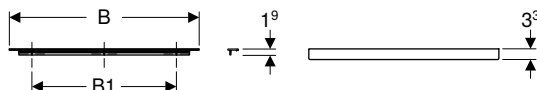

Geberit handle

click & scan

Application purposes

- For Acanto and iCon series

Technical data

Product material	Aluminium

Characteristics

- Suitable for all Acanto and iCon washbasin cabinets with handle
- Fastening with screw

Scope of delivery

- Handle
- Fastening material

Art. no.	Colour / surface	B1 [cm]	H [cm]	T [cm]
B / width: 36.7 cm				
502.356.00.1	chrome / glossy	25.6	1.9	3.3
502.356.01.1	white / matt powder-coated	25.6	1.9	3.3
502.356.14.1	black matt / matt powder-coated	25.6	1.9	3.3
502.356.JK.1	lava / matt powder-coated	25.6	1.9	3.3
502.356.JL.1	sand grey / matt powder-coated	25.6	1.9	3.3
B / width: 44.7 cm				
502.357.00.1	chrome / glossy	32	1.9	3.3
502.357.01.1	white / matt powder-coated	32	1.9	3.3
502.357.14.1	black matt / matt powder-coated	32	1.9	3.3
502.357.JK.1	lava / matt powder-coated	32	1.9	3.3
502.357.JL.1	sand grey / matt powder-coated	32	1.9	3.3
B / width: 51.7 cm				
502.358.00.1	chrome / glossy	38.4	1.9	3.3
502.358.01.1	white / matt powder-coated	38.4	1.9	3.3
502.358.14.1	black matt / matt powder-coated	38.4	1.9	3.3
502.358.JK.1	lava / matt powder-coated	38.4	1.9	3.3
502.358.JL.1	sand grey / matt powder-coated	38.4	1.9	3.3
B / width: 58.9 cm				
502.359.00.1	chrome / glossy	44.8	1.9	3.3
502.359.01.1	white / matt powder-coated	44.8	1.9	3.3
502.359.14.1	black matt / matt powder-coated	44.8	1.9	3.3
502.359.JK.1	lava / matt powder-coated	44.8	1.9	3.3
502.359.JL.1	sand grey / matt powder-coated	44.8	1.9	3.3
B / width: 73.7 cm				
502.360.00.1	chrome / glossy	64.4	1.9	3.3
502.360.01.1	white / matt powder-coated	64.4	1.9	3.3
502.360.14.1	black matt / matt powder-coated	64.4	1.9	3.3
502.360.JK.1	lava / matt powder-coated	64.4	1.9	3.3
502.360.JL.1	sand grey / matt powder-coated	64.4	1.9	3.3
B / width: 88.5 cm				
502.361.00.1	chrome / glossy	76.8	1.9	3.3
502.361.01.1	white / matt powder-coated	76.8	1.9	3.3
502.361.14.1	black matt / matt powder-coated	76.8	1.9	3.3
502.361.JK.1	lava / matt powder-coated	76.8	1.9	3.3
502.361.JL.1	sand grey / matt powder-coated	76.8	1.9	3.3
B / width: 118.1 cm				
502.362.00.1	chrome / glossy	89.6	1.9	3.3
502.362.01.1	white / matt powder-coated	89.6	1.9	3.3
502.362.14.1	black matt / matt powder-coated	89.6	1.9	3.3
502.362.JK.1	lava / matt powder-coated	89.6	1.9	3.3
502.362.JL.1	sand grey / matt powder-coated	89.6	1.9	3.3