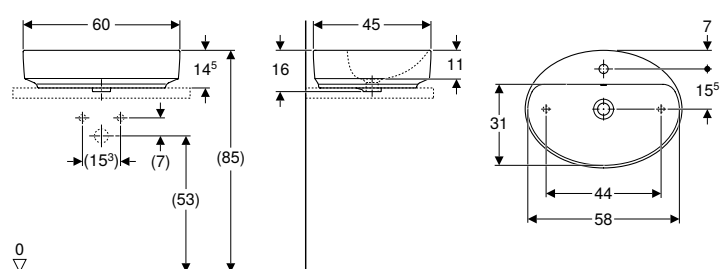

Geberit VariForm lay-on washbasin, oval, with tap hole bench

click & scan

Application purposes

- For mounting on washtops

Technical data

Product material	Fine fireclay

Characteristics

- Oval
- Easy to mount thanks to provided cutout template
- Can be installed with a washbasin cabinet

Scope of delivery

- Fastening material
- Template

Art. no.	Colour / surface	Tap hole	Overflow	H [cm]	T [cm]
B / width: 60 cm					
500.772.01.2	white	centred	visible, symmetrical	16	45
500.773.01.2 *	white	centred	without	16	45

* Order-based production

Accessories

- Geberit waste outlet with free outlet and valve cover
- Geberit waste outlet with free outlet, screen