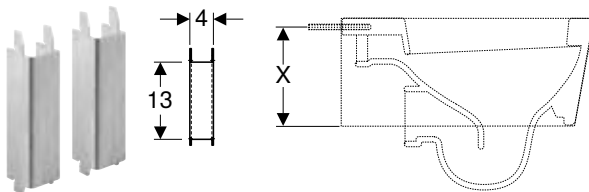

Geberit set of support brackets for WC ceramic appliances with small contact surfaces

click & scan

Application purposes

- For additional support of WC ceramic appliances with contact surface $X < 17$ cm (contact surface X = dimension of the lower edge of the WC ceramic appliance to the middle of the fastening hole in the WC ceramic appliance)
- For Geberit Duofix and Geberit GIS elements for wall-hung WC with intended retainers

Scope of delivery

- Set of 2 pieces