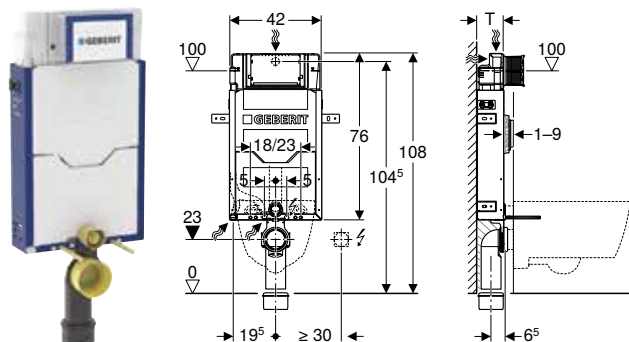

Geberit Kombifix element for wall-hung WC, 108 cm, with Sigma concealed cistern 12 cm

click & scan

Application purposes

- For masonry walls
- For installation in part or room-height prewall installations
- For wall-hung WCs with connection dimensions in accordance with EN 33:2011
- For single flush, dual flush or stop-and-go flush

Technical data

Flow pressure	0.1–10 bar
Flush volume, factory setting	6 l / 3 l
Flush volume large, adjustment range	4 l / 4.5 l / 6 l / 7.5 l
Flush volume small, adjustment range	2–4 l
Product material	Steel
Height-adjustable	No

Characteristics

- Powder-coated mounting frame
- Mounting frame with four fixing brackets
- Fastening for connection bend can be mounted without tools from front
- Concealed cistern with front actuation
- Concealed cistern, fully insulated against condensation
- Immediate post flush possible with factory setting
- Tool-free installation and maintenance work on concealed cistern
- Water supply connection on the rear or top centre
- Protection box for service opening can be cut to length
- With conduit pipe for feed pipe for Geberit AquaClean shower toilets and for connection cable
- Fastening option for electrical connection

Scope of delivery

- Water supply connection R 1/2", compatible with MasterFix and MeplaFix, with integrated angle stop valve and hand wheel
- Protection box for service opening
- Connection set for WC, ø 90 mm
- Connection bend made of PE-HD, ø 90 mm
- Adapter socket made of PE-HD, ø 90 / 110 mm
- Filling segment
- 2 protection plugs
- 2 threaded rods M12
- Fastening material

Art. no.	B [cm]	H [cm]	T [cm]
110.350.00.5	42	108	12

Accessories

- Accessory overview – Geberit Kombifix elements for WCs → p. 12

- Actuator plate has to be ordered separately