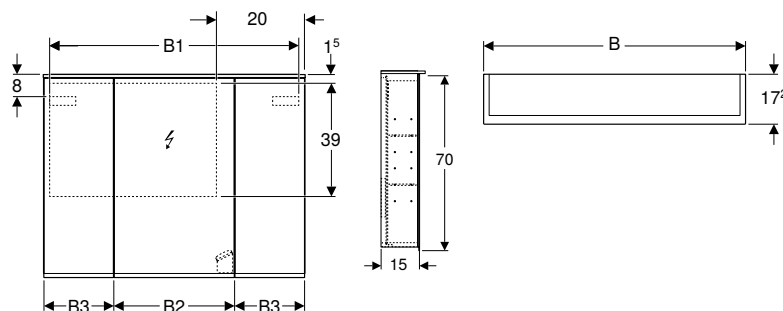

Geberit Option Plus mirror cabinet with lighting and three doors

Technical data

Degree of protection	IP44
Nominal voltage	220–240 V AC
Mains frequency	50 Hz / 60 Hz
Operating voltage	12 V DC
Output voltage	12 V DC
Product material	High-compressed three-layer chipboard
Light source energy efficiency class	F
Light colour	4200 K
Service life of LED lighting	60000 h
Measuring method	LM-80
Colour Rendering Index min.	80

Scope of delivery

- Mirror cabinet
- 6 glass shelves
- Magnifying mirror
- Magnetic holder
- Fastening material

Characteristics

- Suitable for all bathroom series
- FSC™ C134279 certified
- LED lighting
- Indirect lighting
- Touch-sensor switch for the upper light
- Touch-sensor switch for the bottom light
- Orientation light can be deactivated
- Power socket
- Mirrored body
- Mirrored back side
- With three doors
- Doors mirrored on both sides
- Middle door hinges right
- Opening with recessed handle
- Movable glass shelves
- Magnetic holder
- Magnifying mirror
- Moisture-resistant

Art. no.	Colour / surface	B1 [cm]	B2 [cm]	B3 [cm]	H [cm]	T [cm]	Protection class	Power consumption [W]	Luminous flux [lm]
B / width: 90 cm									
500.594.00.1	Body, Interior door, Exterior door: mirrored	86.4	41.4	24	70	17.2	I	14.5	1470
B / width: 120 cm									
500.592.00.1	Body, Interior door, Exterior door: mirrored	114.6	49.4	35	70	17.2	I	19	1890

Accessories

- Geberit magnetic holder → p. 514
- Geberit magnifying mirror → p. 514

- 1 power socket for mirror cabinet 90 cm
- 2 power sockets for mirror cabinet 120 cm