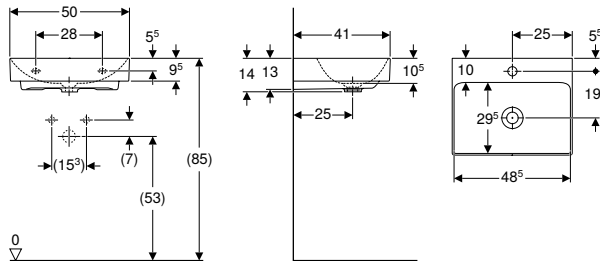

Geberit ONE handrinse basin

click & scan

Technical data

Product material	Fine fireclay

Scope of delivery

- Handrinse basin

Characteristics

- Can be installed with a washbasin cabinet
- Vertical outlet

Art. no.	Colour / surface	Tap hole	Overflow	H [cm]	T [cm]	Fastening points
B / width: 50 cm						
505.020.01.6	white / KeraTect	centred	without	14	41	2
505.021.01.6	white / KeraTect	without	without	14	41	2

To order additionally

- Geberit washbasin connector and trap, space-saving model

Accessories

- Geberit fastening material for washbasin → p. 1005
- Washbasin drain with siphon, valve cover and sleeve, horizontal outlet, for Geberit ONE washbasin, vertical outlet
- Washbasin drain, space-saving model, slim design, with free outlet and valve cover, horizontal outlet, for Geberit ONE washbasin, vertical outlet
- Washbasin drain, space-saving model, slim design, with lever actuation and valve cover, horizontal outlet, for Geberit ONE washbasin, vertical outlet