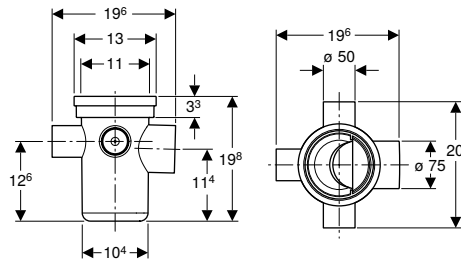

Floor drains 12 x 12 cm

Geberit collector drain

click & scan

Application purposes

- For use inside buildings
- For connecting sanitary appliances
- For use as floor drain with horizontal outlet

Technical data

Inlet capacity	0.8 l/s
Depth of water seal (mm)	75 mm
Product material	PE-HD

Characteristics

- Straight connector permanently mounted, $\varnothing$ 75 mm, made of PE-HD
- Three connection options, made of PE-HD, $\varnothing$ 50 mm
- Trap insert can be removed without tools

Scope of delivery

- Trap

Art. no.	d, $\varnothing$ [mm]	Discharge rate [l/s]	d1, $\varnothing$ [mm]	H [cm]
388.001.00.1	75	1.15	50	19.8

Accessories

- Geberit ready-to-fit set for collector drain → p. 435