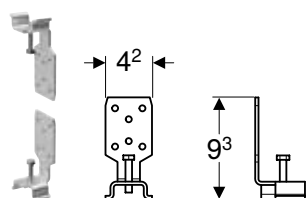

- Fastening material

Characteristics

- Zinc-plated

Art. no.

111.841.00.1

Geberit Duofix set of twist-in fastening brackets

click & scan

Application purposes