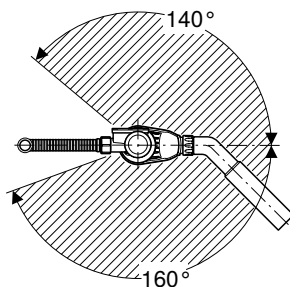

Geberit bathtub drain with push actuation PushControl, d52, length 50 cm, with ready-to-fit-set and connection bend

click & scan

Application purposes

- For bathtubs made of steel, plastic or cast iron
- For custom-size bathtubs
- For bathtubs with valve hole $\varnothing$ 52 mm

Technical data

Overflow discharge rate	0.65 l/s
Depth of water seal (mm)	50 mm

Characteristics

- Quality-monitored in accordance with EN 274-3
- Push actuation aligned with bathtub surface
- With overflow
- Double-sided seals on drain and overflow
- Overflow head with extendible mount can be fastened

Scope of delivery

- Waste outlet
- Trap
- Connection bend 45° made of PE-HD, $\varnothing$ 40 / 50 mm
- Ready-to-fit set
- Protection box
- Fastening material

Art. no.	Colour / surface	DN	d, $\varnothing$ [mm]	Discharge rate [l/s]
150.756.21.6	chrome / glossy	40	40 / 50	1