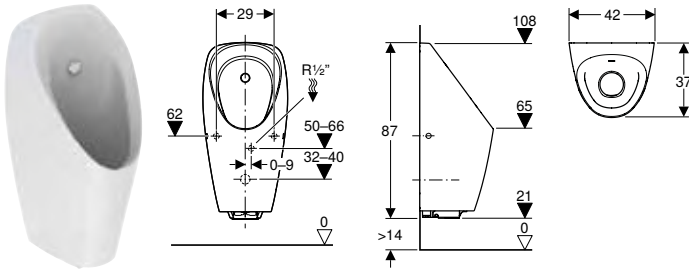

Urinals

Urinals, flush operation, rimless
With integrated urinal flush control

Geberit Tamina urinal with integrated control, battery operation

click & scan

Application purposes

- For operating with automatic, water-saving flush
- For Geberit installation elements for urinals with or for integrated flush control
- For covering existing connections in renovations

Technical data

Battery type	Alkaline (1.5 V AA)
Service life, supplied battery	2 years
Degree of protection	IP45
Operating voltage	3 V DC
Power consumption in standby mode max.	0.1 W
Flow pressure	1–8 bar
Water test pressure max.	16 bar
Flush volume small, adjustment range	0.5 l
Flow rate at 100 kPa / 1 bar with flow limiter	0.18 l/s
Interval flush time, factory setting	5 s
Detection time, factory setting	7 s
Flush time, adjustment range	1–15 s
Flush time, factory setting	7 s
Product material	Vitreous china

Scope of delivery

- Urinal flush control with solenoid valve
- Battery compartment
- 2 alkaline manganese batteries type AA 1.5 V
- Fastening material
- Urinal trap with suction function
- Drain strainer
- Drain assembly
- Inlet set
- Water pressure reducing valve

Art. no.	Colour / surface	B [cm]	H [cm]	T [cm]	Power consumption [W]	Inlet	Outlet	Target marking
116.143.00.1	white	42	87	37	≤ 0.5	rear	to the rear	no

Can be combined with

- Geberit Duofix element for urinal, 112–130 cm, universal, for exposed flushing valve
- Geberit GIS element for urinal, 114 cm, universal, for exposed flushing valve
- Geberit Kombifix element for urinal, 109–127 cm, universal, for exposed flushing valve

Accessories

- Geberit drain strainer for trap adapter d140 → p. 941

- For installing and removing the urinal flush control without removing the ceramic appliance, the urinal rim height must be at least 58 cm above finished floor

Characteristics

- IR user detection with leg detection
- Rimless
- Wall-hung
- Urinal flush control can be replaced from front, without removing ceramic appliance
- Spray head can be replaced from front, without removing ceramic appliance
- Trap can be replaced from top, without removing ceramic appliance
- Trap adapter can be height-adjusted without tools
- Drainage system can be cleaned without removing ceramic appliance
- Water-saving hybrid mode can be set
- Adjustable interval flush
- Preflush can be set
- Warning when the battery is low
- Valve-closing function when battery is flat
- Functions can be set and queried with the Geberit Service Handy
- Device settings and operation with mobile device via integrated Bluetooth® interface
- Compatible with Geberit Control App
- Wired networkable with Geberit gateway via GEBUS converter
- Wirelessly connectable with Geberit Gateway via Bluetooth®
- Compatible with Geberit Connect
- Flush volume can be reduced to 0.5 l per flush with flush time
- Flushing out of urinal ceramic with 0.5 l per flush guaranteed, while compliant with EN13407
- Tap group II in accordance with DIN 4109