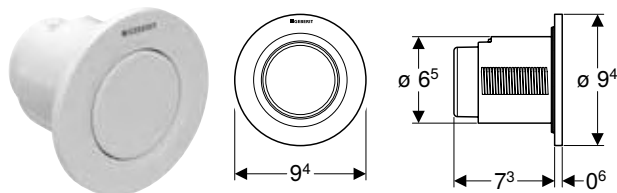

Geberit Type 01 remote flush actuation, round, pneumatic, single flush, for Sigma concealed cistern 8 cm, concealed actuator

click & scan

Application purposes

- For pneumatic remote flush actuation of Geberit concealed cisterns
- For single flush
- For solid and drywall construction
- For concealed installation
- For Sigma concealed cisterns 8 cm

Characteristics

- Round design
- Can be combined with Geberit actuator plates for single flush and stop-and-go flush or Geberit cover plate

Scope of delivery

- Actuator
- Pneumatic flushing device
- Pneumatic hose, length 2 m
- Conduit pipe, length 1.7 m
- Flush-mounting box with protection cover
- Fastening material

Technical data

Actuation force (N) max.	25 N

Art. no.	Colour / surface	Product material
116.041.11.1	white alpine	Plastic
116.041.21.1	chrome / glossy	Plastic
116.041.JQ.1	chrome / matt, easy-to-clean coated	Plastic