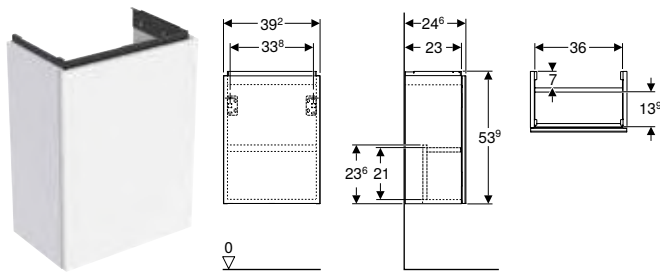

Washbasin cabinets

Geberit Acanto cabinet for handrinse basin, with one door

click & scan

Technical data

Product material	High-compressed three-layer chipboard

Scope of delivery

- Cabinet for handrinse basin
- Fastening material

Characteristics

- FSC™ C134279 certified
- Wall-hung
- With one door
- Hinge side left or right
- Opening with push-to-open mechanism
- Door with soft closing
- Moisture-resistant
- Delivered preassembled

Art. no.	Colour / surface	B [cm]	H [cm]	T [cm]
Washbasin width: 40 cm				
503.001.01.1	Body, Front: white / high-gloss coated	39.2	53.9	24.6
503.001.01.2	Body: white / high-gloss coated Front: white / glossy glass	39.2	53.9	24.6
503.001.01.3 *	Body, Front: white / matt coated	39.2	53.9	24.6
503.001.JH.1	Body, Front: oak / wood-textured melamine	39.2	53.9	24.6
503.001.JK.1	Body, Front: lava / matt coated	39.2	53.9	24.6
503.001.JK.2	Body: lava / matt coated Front: lava / glossy glass	39.2	53.9	24.6
503.001.JR.1 *	Body, Front: hickory / wood-textured melamine	39.2	53.9	24.6

* Order-based production

Can be combined with

- Geberit Acanto handrinse basin, right tap hole → p. 551

Accessories

- Accessory overview – Geberit Acanto bathroom furniture → p. 557