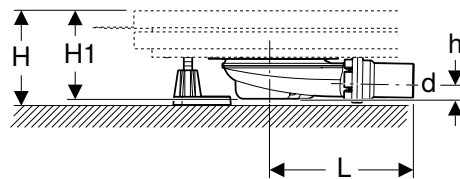

New

Geberit Duofix shower drain with seven feet, integrated for CleanFloor30 shower surface, depth of water seal 30 mm

click & scan

Application purposes

- For drainage of Geberit CleanFloor30 shower surfaces, integrated
- For floor constructions up to finished floor level 10–14.5 cm
- For fastening to Geberit Duofix installation frames for shower surfaces
- For use as floor drain with horizontal outlet

Scope of delivery

- Shower drain $\varnothing$ 90 mm
- Straight connector made of PE-HD
- Feet for installation frame
- 14 rubber supports
- Holder for shower drain
- Assembly clamp
- Fastening screw

Characteristics

- Quality-monitored in accordance with EN 274-3
- Removable trap cup
- Threaded rods can be shortened

Art. no.	DN	d, $\varnothing$ [mm]	H [cm]	H1 [cm]	h [cm]
551.557.00.1	40	40	10–14.5	7.7	2.2

Available as of April 2026

To order additionally

- Geberit CleanFloor30 integrated shower surface, with sealing fleece
- Geberit Duofix installation frame for shower surfaces

- Replacement for art. no. 154.021.00.1