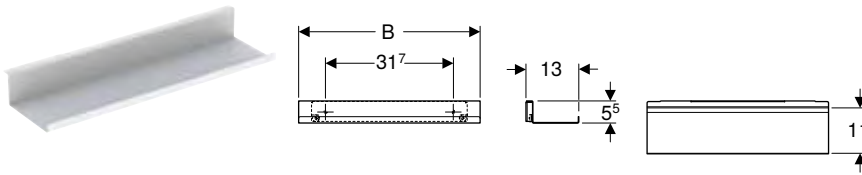

Additional furniture

Geberit wall shelf

click & scan

Technical data

Product material	Steel

Scope of delivery

- Wall shelf
- Fastening material

Characteristics

- Wall-hung
- Hidden fastening

Art. no.	Colour / surface	H [cm]	T [cm]
B / width: 45 cm			
502.326.01.3	white / matt powder-coated	5.5	13
502.326.JK.1	lava / matt powder-coated	5.5	13
502.326.JL.1	sand grey / matt powder-coated	5.5	13
B / width: 67.5 cm			
502.327.01.3	white / matt powder-coated	5.5	13
502.327.JK.1	lava / matt powder-coated	5.5	13
502.327.JL.1	sand grey / matt powder-coated	5.5	13