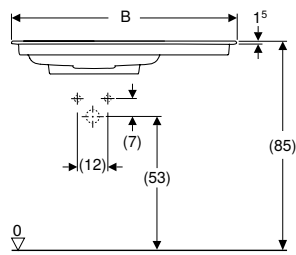

Accessories

- Geberit ONE drain cover with comb insert, magnetic fixing → p. 474

- Mix & Match: Articles of the same width can be freely combined in the Geberit ONE, Acanto and iCon series

Mix & Match

Geberit ONE vanity basin, CleanDrain, right shelf surface