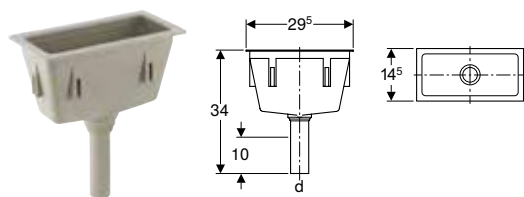

Geberit funnel, square

click & scan

Technical data

Product material	Plastic

Scope of delivery

- Valve screen

Art. no.	Colour / surface	DN	d, $\emptyset$ [mm]	B [cm]	H [cm]	T [cm]
352.389.08.1	pebble grey	40	50	29.5	34.3	14.5