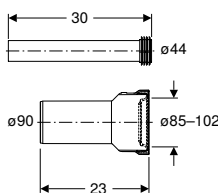

Waste fittings

Drain assemblies for Geberit Bambini WCs

Geberit Bambini connection set for WC for children

click & scan

Application purposes

- For floor-standing WCs for children and small children

Technical data

Product material	PP

Scope of delivery

- Flush bend with sleeve, made of PVC
- Straight connector with sleeve, made of PP
- 2 collars

Art. no.	Colour / surface	d, ø [mm]	AB [mm]
152.408.00.1	white	90	85-102