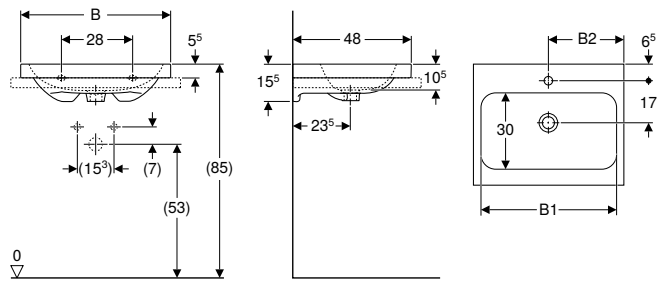

Geberit iCon Light lay-on washbasin

click & scan

Application purposes

- For mounting on washtops

Characteristics

- Wall fixation
- Ground bottom and rear sides

Technical data

Product material	Fine fireclay

Art. no.	Colour / surface	Tap hole	Overflow	B1 [cm]	B2 [cm]	H [cm]	T [cm]

B / width: 60 cm

501.847.00.1	white	centred	visible, symmetrical	54	30	15.5	48
501.847.00.3 *	white	without	visible, symmetrical	54	30	15.5	48
501.847.00.5 *	white	centred	without	54	30	15.5	48
501.847.00.7 *	white	without	without	54	30	15.5	48
501.847.JT.1	white / matt	centred	visible, symmetrical	54	30	15.5	48

B / width: 75 cm

501.848.00.1	white	centred	visible, symmetrical	68	37.5	15.5	48
501.848.00.3 *	white	without	visible, symmetrical	68	37.5	15.5	48
501.848.00.5 *	white	centred	without	68	37.5	15.5	48
501.848.00.7 *	white	without	without	68	37.5	15.5	48
501.848.JT.1	white / matt	centred	visible, symmetrical	68	37.5	15.5	48

* Order-based production

Accessories

- Geberit dip tube trap for washbasin, horizontal outlet
- Geberit washbasin drain, space-saving model, slim design, with external waste plug with push actuation
- Geberit washbasin drain, space-saving model, slim design, with external waste plug and lever actuation
- Geberit washbasin drain, space-saving model, slim design, with free outlet and valve cover
- Geberit fastening material for washbasin → p. 1005