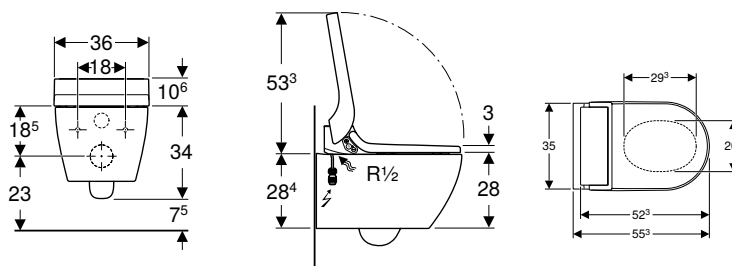

Geberit AquaClean Tuma Comfort WC complete solution, wall-hung WC

click & scan

Application purposes

- For convenient and odourless toilet use
- For gently cleaning the anal and vaginal areas with water

Technical data

Degree of protection	IPX4
Nominal voltage	230 V AC
Mains frequency	50 Hz
Power consumption in standby mode max.	0.5 W
Flow pressure	0.5–10 bar
Operating temperature	5–40 °C
Water temperature, adjustment range	34–40 °C
Water temperature, factory setting	37 °C
Spray time	50 s
WC seat load max.	150 kg

Scope of delivery

- Water supply connection set for Sigma and Omega concealed cisterns 12 cm, installation height 112 cm
- Female socket for mains connection
- Sound insulation set
- Spray shield
- Compensation pad for WC seat / ceramic appliance
- Descaling agent, 125 ml
- Cleaning set
- Connection set for WC, $\varnothing$ 90 mm
- Remote control with wall-mounted case and battery CR2032
- Fastening material

Characteristics

- Water heating via continuous flow heater
- Anal shower with WhirlSpray shower technology
- Separate Lady shower nozzle in protected resting position
- Continuous flow heater can be deactivated
- Spray arm with nozzle can be extended for anal and vaginal area
- Spray intensity can be set to five different levels
- Spray arm can be set to five different positions
- Adjustable oscillating spray (automatic forward and reverse motion of the spray arm)
- Automatic pre- and postrinsing of the spray nozzle with fresh water
- Descaling programme
- Wall-hung
- Rimless WC ceramic appliance featuring Rimfree flush technology
- Easy fastening with Easy Fast Fixing (type EFF3)
- Horizontal outlet
- Washdown WC with special glaze KeraTect
- User detection
- Odour extraction with ceramic honey comb filter can be activated
- Odour extraction unit with run-on function
- Dryer can be activated
- WC seat ring with rapid heating function
- WC seat ring and WC lid with soft-closing mechanism
- WC lid with SoftOpening
- WC lid with quick release
- Functions and settings via remote control
- Three user profiles can be programmed
- Compatible with Geberit Home App
- Water supply connection on the left, hidden behind the WC ceramic
- Mains connection with flexible three-core sheathed cable, on the right side, hidden behind the WC ceramic
- Approval in accordance with (DIN) EN 1717 / (DIN) EN 13077
- Shower water temperature can be adjusted via Geberit Home App
- Dryer temperature can be adjusted via Geberit Home App
- Temperature of the WC seat heating can be adjusted via Geberit Home App