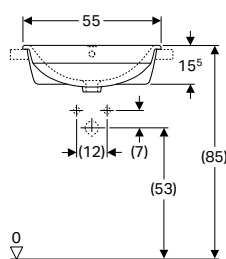

Semirecessed washbasins

Geberit Selnova semirecessed washbasin

click & scan

Application purposes

- For mounting in washtops

Technical data

Product material	Vitreous china

Art. no.	Colour / surface	Tap hole	Overflow	H	T
				[cm]	[cm]

B / width: 55 cm

500.311.01.1	white	centred	visible, symmetrical	18.5	44

Accessories

- Geberit dip tube trap for washbasin, horizontal outlet

Scope of delivery

- Semi-recessed washbasin
- Fastening material