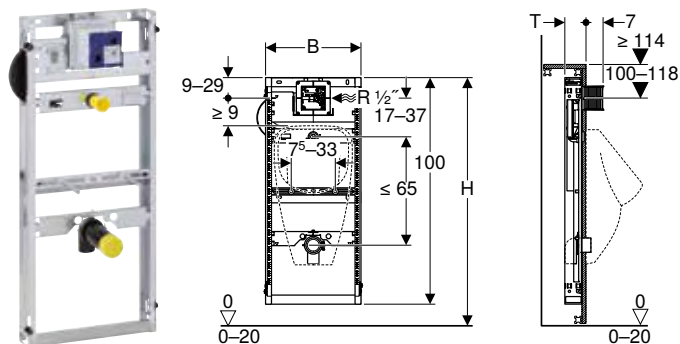

Geberit GIS element for urinal, 114 cm, universal

click & scan

Application purposes

- For installation in Geberit GIS support systems for prewalls, partition walls or freestanding walls
- For floor constructions 0–20 cm

Technical data

Flow pressure	1–8 bar
Water test pressure max.	16 bar
Test pressure air / inert gas max.	3 bar
Flow rate at 100 kPa / 1 bar without flow limiter	0.3 l/s
Flow rate at 100 kPa / 1 bar with flow limiter	0.24 l/s

Scope of delivery

- Elbow tap connector R 1/2"
- Protection box with cover
- Connection pipe between inlet $\varnothing$ 32 mm and urinal, with seal to urinal
- Protection plug
- Connection bend made of PE-HD, $\varnothing$ 63 / 50 mm
- Protective cap
- Seal $\varnothing$ 57 / 50 mm
- Urinal trap $\varnothing$ 50 mm, with seal on urinal
- 2 threaded rods M8
- Fastening material

Characteristics

- Frame, zinc-plated
- Frame with four quick-action fasteners
- Infinitely variable height adjustment in Geberit GIS structure
- Water supply connection compatible with MasterFix and MeplaFix
- Elbow connector can be mounted without tools
- Premounted stop valve with throttle
- Flush hose can be bent
- Flush hose with guide to prevent standing water
- Fastening for inlet $\varnothing$ 32 mm, height-adjustable
- Fastening for connection bend, height-adjustable and sound-absorbing
- Urinal fasteners M8 width- and height-adjustable
- Crossbars with centring marks, adjustable without tools
- Can be refitted with accessories to fit urinals with spray head

Art. no.	B [cm]	H [cm]	T [cm]
461.621.00.1	42	109–127	10

Can be combined with