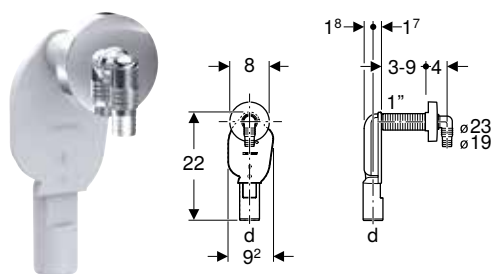

Concealed traps

Geberit concealed trap for devices, with one connection

click & scan

Application purposes

- For covered installation
- For connecting washing machines or dishwashers

Technical data

Depth of water seal (mm)	50 mm
Product material	Plastic

Scope of delivery

- Trap made of PP
- Wall collar
- Angled hose connector, $\varnothing$ 19 / 23 mm
- Thread protection

Art. no.	Colour / surface	d, $\varnothing$ [mm]	Discharge rate [l/s]
152.234.21.1	chrome / glossy	40	0.6