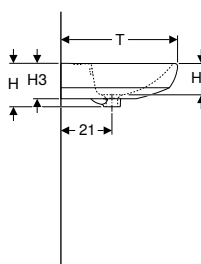

Washbasins

Geberit Selnova washbasin

click & scan

Technical data

Product material	Vitreous china

Scope of delivery

- Washbasin

Characteristics

- Can be combined with half pedestal
- Can be combined with full pedestal

Art. no.	Colour / surface	Tap hole	Overflow	B1	B2	H	H1	H2	H3	T	T1	T2	T3	T4
				[cm]	[cm]	[cm]	[cm]	[cm]	[cm]	[cm]	[cm]	[cm]	[cm]	[cm]

B / width: 55 cm

500.315.01.1	white	centred	visible, symmetrical	47.5	27.5	17.5	14.5	13	14.5	44	29	6.5	14.5	11.5
500.304.01.1	white	without	visible, symmetrical	47.5		17.5	14.5	12	14.5	44	29			11.5

B / width: 60 cm

500.305.01.1	white	centred	visible, symmetrical	53.5	30	17.5	14.5	12	14.5	48	33	6.5	14.5	11.5

B / width: 65 cm

500.297.01.1	white	centred	visible, symmetrical	58	32.5	18.5	15	13.5	15	50	35	6.5	14.5	12

Can be combined with

- Geberit Selnova half pedestal → p. 717
- Geberit Selnova full pedestal → p. 717

Accessories

- Geberit waste outlet with free outlet and valve cover
- Geberit dip tube trap for washbasin, horizontal outlet
- Geberit fastening material for washbasin → p. 1005