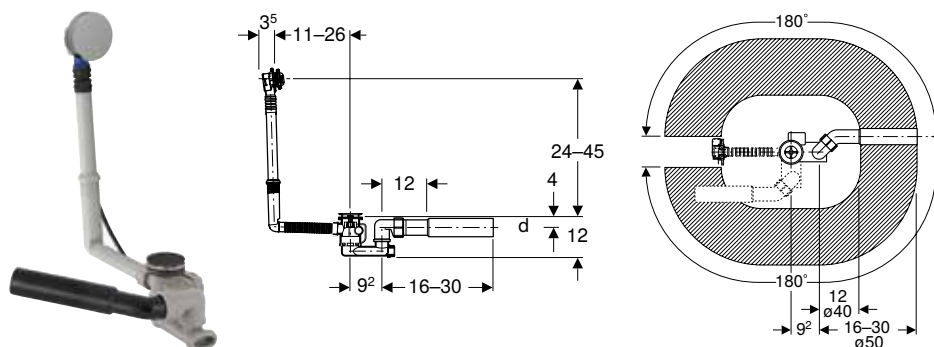

Geberit bathtub drain with turn handle, d52, length 26 cm, with ready-to-fit-set

click & scan

Application purposes

- For bathtubs with valve hole \varnothing 52 mm
- For bathtubs made of steel, plastic or cast iron
- For standard-size bathtubs