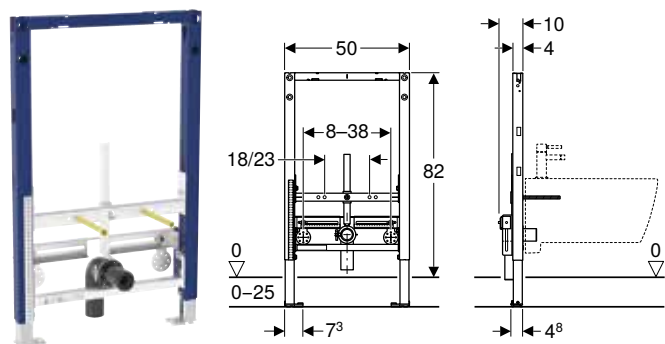

Art. no.	B [cm]	H [cm]	T [cm]
111.539.00.2	50	98	10

Geberit Duofix element for bidet, 82 cm, universal

click & scan

Application purposes

- For metal and wood frame walls
- For Geberit Duofix system walls
- For installation in part-height prewalls
- For floor constructions 0–25 cm
- For wall-hung bidets with deck-mounted tap