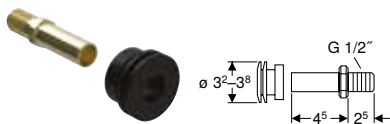

Geberit inlet connection piece for urinals

click & scan

Application purposes

- For pressure flushing valves

Characteristics

- Male thread 1/2"

Technical data

Product material	Brass

Art. no.

521005000