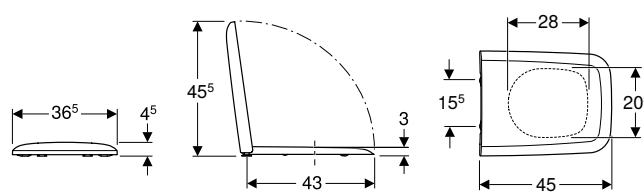

Geberit iCon Square WC seat

click & scan

Technical data

Product material	Duroplast
Fastening distance	15.5 cm

Characteristics

- Overlapping WC lid

Art. no.	Colour / surface	B [cm]	H [cm]	T [cm]	QuickRelease function	Soft-closing mechanism	Fastening	Hinge material
500.837.01.1	white / Glossy	36.5	4.5	45	Yes, with QuickRelease hinges	yes	from above	Brass chrome-plated
571910000	white / Glossy	36.5	4.5	45	no	yes	from above	Brass chrome-plated

Can be combined with

- Geberit iCon Square wall-hung WC, washdown, shrouded, Rimfree → p. 641
- Geberit iCon floor-standing WC, square, washdown, back-to-wall, shrouded, Rimfree → p. 644