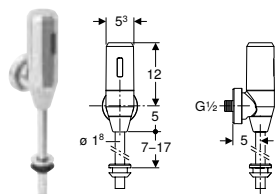

Geberit pressure flushing valve for urinal with electronic flush actuation, battery operation, for surface mounting

click & scan

Application purposes

- For automatic flush actuation of urinals
- For replacing manual surface-mounted urinal flushing valves
- For renovations, conversions and new buildings
- For concealed water supply connections at the rear
- For rooms with low minimum distance to opposite wall

Technical data

Battery type	CR-P2 (6 V)
Degree of protection	IP45
Operating voltage	6 V DC
Flow pressure	1–10 bar
Water test pressure max.	16 bar
Flow rate at 100 kPa / 1 bar with flow limiter	0.23 l/s
Detection time, factory setting	7 s
Flush time, adjustment range	2–30 s
Flush time, factory setting	7 s
Product material	Chrome-plated

Art. no.   Colour / surface

115.805.21.5   chrome / glossy

Characteristics

- Adjustable interval flush
- With flow limiter, 14 l/min
- Warning when the battery is low
- Valve-closing function when battery is flat

Scope of delivery

- Tap housing
- Infrared control
- Solenoid valve
- Lithium battery, type CR-P2, 6 V
- Wall connection flange R 1/2"

Can be combined with

- Geberit Duofix element for urinal, 112–130 cm, universal, for exposed flushing valve → p. 75
- Geberit GIS element for urinal, 114 cm, universal, for exposed flushing valve → p. 118
- Geberit Kombifix element for urinal, 109–127 cm, universal, for exposed flushing valve → p. 26