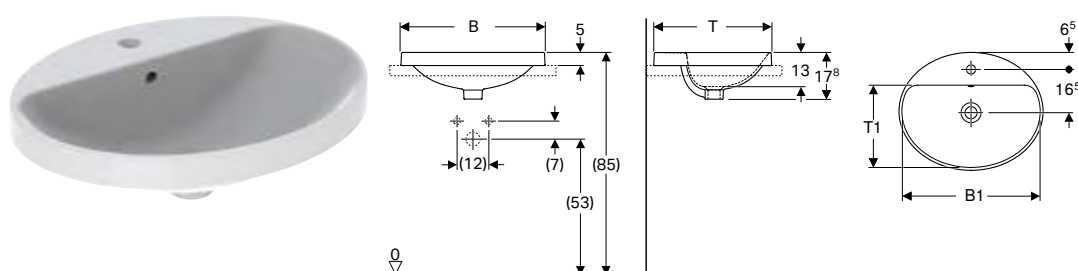

Geberit VariForm countertop washbasin, oval, with tap hole bench

click & scan

Application purposes

- For mounting in washtops from above

Technical data

Product material	Vitreous china

Characteristics

- Oval
- Easy to mount thanks to provided cutout template

Scope of delivery

- Template

Art. no.	Colour / surface	Tap hole	Overflow	B1 [cm]	H [cm]	T [cm]	T1 [cm]
B / width: 50 cm							
500.712.01.2	white	centred	visible, symmetrical	47.8	17.8	45	31.5
500.714.01.2 *	white	centred	without	47.8	17.8	45	31.5
B / width: 55 cm							
500.720.01.2	white	centred	visible, symmetrical	52.8	17.8	45	31.5
500.722.01.2 *	white	centred	without	52.8	17.8	45	31.5
B / width: 60 cm							
500.724.01.2	white	centred	visible, symmetrical	58	17.8	48	34.5
500.726.01.2 *	white	centred	without	58	17.8	48	34.5

* Order-based production

Can be combined with

- Geberit Selnova Square washtop for countertop washbasin → p. 697

Accessories

- Geberit waste outlet with free outlet and valve cover
- Geberit waste outlet with free outlet, screen