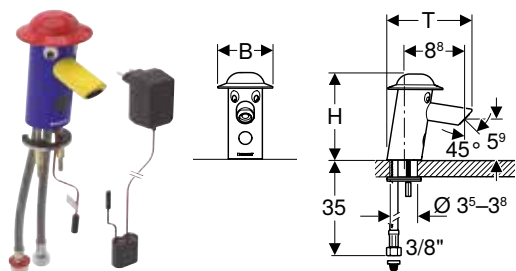

New

Geberit Bambini washbasin tap, mains operation, multicolour

click & scan

Application purposes

- For children
- For childcare
- For installation in washbasins or washtops
- For installation in Bambini play and washspaces
- For connecting cold and hot water
- For combination with continuous flow heater, see technical data sheet "Washbasin taps with instantaneous water heaters"

Technical data

Degree of protection	IP44
Nominal voltage	230 V AC
Mains frequency	50–60 Hz
Operating voltage	12 V AC
Operating pressure	0.5–10 bar
Differentiated pressure CW/WW max.	1.5 bar
Water test pressure max.	16 bar
Test pressure air / inert gas max.	3 bar
Ambient temperature	1–40 °C
Water temperature short-term max.	90 °C
Flow rate at 300 kPa / 3 bar	5.7 l/min
Interval flush time, factory setting	3 s
Product material	Brass

Characteristics

- Child-friendly design
- Tap group I in accordance with DIN 4109
- Infrared user detection
- Functions can be set and queried with the Geberit Service Handy
- Device settings and operation with mobile device via integrated Bluetooth® interface
- Compatible with Geberit Control App
- Compatible with Geberit Connect
- Wirelessly connectable with Geberit Gateway via Bluetooth®
- Adjustable activation distance
- With integrated check valve
- Housing, powder-coated
- Hat made of polycarbonate
- Tricolour
- Components in contact with drinking water lead-free

Scope of delivery

- Power supply unit
- Basket filter
- Tap aerator key
- Fastening material

Art. no.	Colour / surface	Mixer	B [cm]	H [cm]	T [cm]	Power consumption [W]	Plug type
116.209.00.5	Body: ultramarine blue / powder-coated Hat: carmine red Spout: rapeseed yellow / powder-coated	with mixer	8	12.6	12.4	0.1	CEE 7/16

Available as of April 2026

Can be combined with

- Geberit Bambini washbasin for children → p. 800

Accessories

- Geberit Bambini mini thermostat for washbasin tap → p. 817
- Geberit Bambini tap aerator for washbasin tap → p. 817

- Replacement for art. no. 577660000