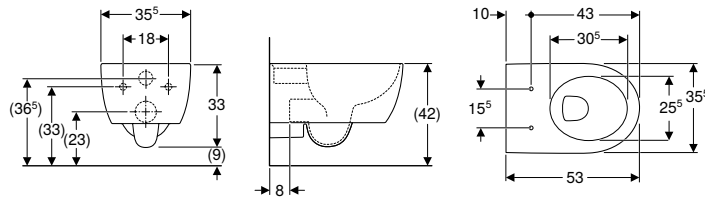

Geberit iCon wall-hung WC, washdown, shrouded

click & scan

Application purposes

- For concealed cisterns
- For pressure flushing valves

Technical data

Product material	Vitreous china

Scope of delivery

- Fastening material

Characteristics

- Wall-hung
- Washdown WC
- Easy fastening with Easy Fast Fixing (type EFF3)
- With flush rim
- Type 1, full flush volume 6 / 5 l, in accordance with EN 997
- Type 2 in accordance with EN 997
- Flushes with 4.5 l
- Shrouded
- Hidden fastening

Art. no.	Colour / surface	B [cm]	H [cm]	T [cm]
204000000	white	35.5	33	53

To order additionally

- WC seat

Can be combined with

- Geberit iCon WC seat → p. 646
- Geberit iCon WC seat, slim design → p. 645
- Geberit iCon WC seat, EasyMount hinges → p. 645

Accessories

- Geberit straight connector set for WC

- Depending on the installation type, 1 Geberit connection set for wall-hung WC is required for mounting