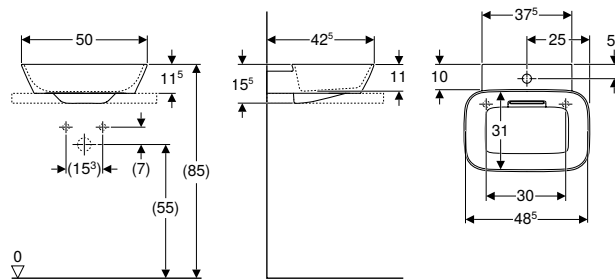

Mix & Match

Geberit ONE lay-on washbasin, bowl shape, CleanDrain

Application purposes

- For mounting on washtops

Technical data

Product material	Fine fireclay

Characteristics

- Horizontal outlet
- Hidden overflow function
- Actuation using tie rod
- With integrated hair trap
- Hygienic with optimum flow behaviour
- Ground bottom and rear sides

Scope of delivery

- Washbasin
- Drain cover with comb insert, magnetic fixing
- Geberit washbasin connector and trap, space-saving model
- Fastening material

Art. no.	Colour / surface	Mix & Match	Tap hole	Overflow	H [cm]	T [cm]
B / width: 50 cm						
505.051.00.1	Washbasin: white / KeraTect Cover: white / glossy	Yes	centred	without	15.5	42.5
505.053.00.1	Washbasin: white / matt Cover: white / glossy	Yes	centred	without	15.5	42.5
505.050.00.1	Washbasin: white / KeraTect Cover: white / glossy	Yes	without	without	15.5	42.5
505.052.00.1	Washbasin: white / matt Cover: white / glossy	Yes	without	without	15.5	42.5

To order additionally

- Geberit ONE washtop with cutout, for lay-on washbasin, bowl shape → p. 496
- Geberit ONE washtop with cutout, stoneware, for lay-on washbasin, bowl shape → p. 498

Can be combined with

- Geberit ONE cabinet for washbasin, with one drawer → p. 480
- Geberit ONE cabinet for washbasin, with two drawers → p. 482
- Geberit ONE cabinet for lay-on washbasin, with two drawers → p. 484
- Geberit ONE cabinet for lay-on washbasin, with four drawers → p. 485
- Geberit Acanto cabinet for washbasin, with one drawer and one internal drawer → p. 562
- Geberit iCon cabinet for washbasin, with one drawer → p. 614
- Geberit iCon cabinet for washbasin, with two drawers → p. 616

Accessories

- Geberit ONE drain cover with comb insert, magnetic fixing → p. 474