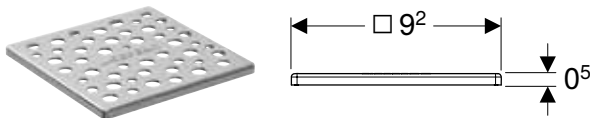

Geberit Bubbles design grating 10 x 10 cm

click & scan

Technical data

Product material	Stainless steel

Characteristics

- Load-bearing capacity, class H 1.5 (1.5 kN)

Art. no.	Nominal width [cm]	L [cm]	B [cm]	H [cm]
388.113.00.1	10	9.2	9.2	0.5