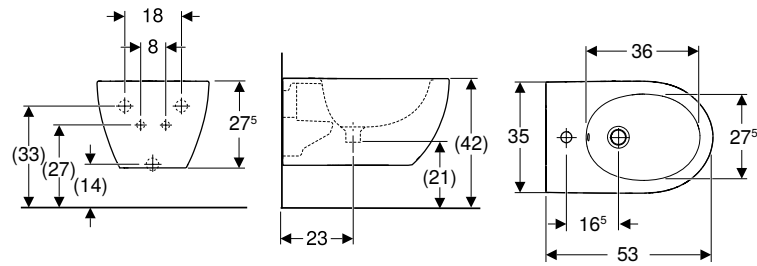

Bidets

Wall-hung bidets

Geberit Acanto wall-hung bidet, shrouded

click & scan

Application purposes

- For single-hole taps with flexible hoses

Technical data

Product material	Vitreous china

Characteristics

- Wall-hung
- Hidden water supply connection
- Easy fastening with Easy Fast Fixing (type EFF3)
- Shrouded
- Hidden fastening

Scope of delivery

- Fastening material

Art. no.	Colour / surface	Overflow	B [cm]	H [cm]	T [cm]
502.825.00.1	white	visible, symmetrical	35.5	27.5	53

Can be combined with

- Geberit Acanto wall-hung WC set, washdown, shrouded, TurboFlush, with WC seat → p. 578
- Geberit Acanto wall-hung WC set, washdown, shrouded, TurboFlush, with WC seat → p. 579
- Geberit Acanto wall-hung WC, washdown, shrouded, TurboFlush → p. 579