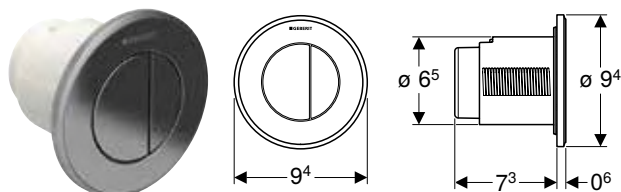

Geberit Type 10 remote flush actuation, round, pneumatic, dual flush, concealed actuator

click & scan

Application purposes

- For pneumatic remote flush actuation of Geberit exposed and concealed cisterns
- For releasing a dual flush
- For solid and drywall construction
- For concealed installation
- For Sigma concealed cisterns 12 cm
- For Omega concealed cisterns 12 cm
- For AP123 exposed cisterns

Characteristics

- Round design
- Can be combined with Geberit actuator plates for single flush, dual flush and stop-and-go flush or Geberit cover plate

Scope of delivery

- Actuator
- Pneumatic flushing device
- Pneumatic hose, length 2 m
- Conduit pipe, length 1.7 m
- Flush-mounting box with protection cover
- Fastening material

Technical data

Actuation force (N) max.	25 N

Art. no.	Colour / surface	Product material
116.055.16.1	Button, Collar: black matt / easy-to-clean coated Design ring/-s: black / glossy	Plastic
116.055.DW.1	Button, Collar: black / glossy Design ring/-s: black matt	Plastic
116.055.JQ.1	Button, Collar: chrome / matt, easy-to-clean coated Design ring/-s: chrome / glossy	Plastic
116.055.KH.1	Button, Collar: chrome / glossy Design ring/-s: chrome / matt	Plastic
116.055.KJ.1	Button, Collar: white alpine / glossy Design ring/-s: chrome / glossy	Plastic
116.055.KK.1	Button, Collar: white alpine / glossy Design ring/-s: gold-coloured / glossy	Plastic
116.055.KM.1	Button, Collar: black / glossy Design ring/-s: chrome / glossy	Plastic