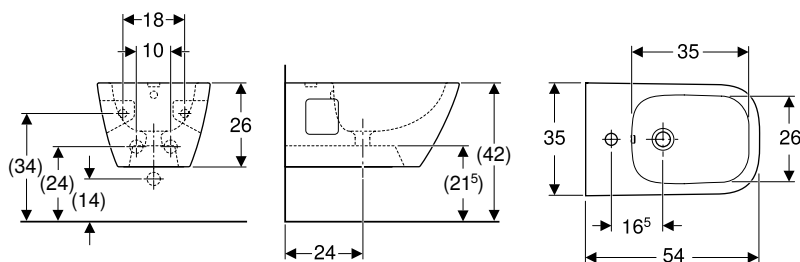

Geberit Selnova Square Premium wall-hung bidet, semi-shrouded

click & scan

Application purposes

- For single-hole taps with flexible hoses

Technical data

Product material	Vitreous china

Characteristics

- Wall-hung
- Hidden water supply connection
- Semi-shrouded

Art. no.	Colour / surface	Overflow	B [cm]	H [cm]	T [cm]
501.547.01.1	white	visible, symmetrical	35	26	54