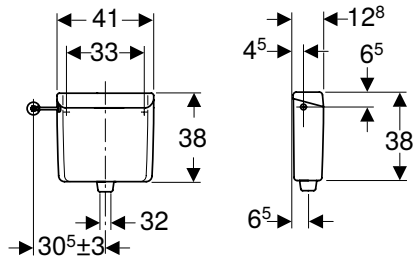

Exposed Cisterns

Exposed cisterns for WCs, made of plastic
Low and half-high level

Geberit AP123 exposed cistern, single flush, for remote flush actuation

click & scan

Application purposes

- For high-level installation
- For flush actuations with remote flush actuation

Technical data

Flush volume, factory setting	6 l
Flush volume, adjustment range	6 l / 9 l
Product material	ABS

Characteristics

- Low-noise
- Single flush
- Can be refitted for mechanical flush actuation
- Can be converted to pneumatic single flush or dual flush actuation
- Can be refitted for electronic flush actuation
- Insulated against condensation
- Flush pipe connection with compression joint
- Cistern lid without actuator button
- Water supply connection on the left/right
- Water supply connection 3/8"

Scope of delivery

- Damming device
- Fastening material

Art. no.	Colour / surface	B [cm]	H [cm]	T [cm]
123.701.11.1	white alpine	41	38	12.5

To order additionally

- Water supply connection set
- Flush bend 90°
- Remote flush actuation