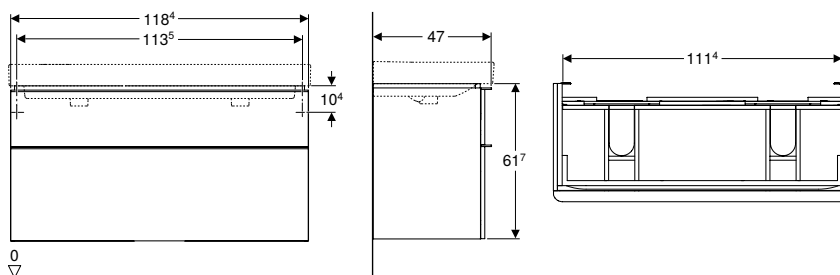

Geberit Smyle cabinet for double washbasin, square design, with two drawers

click & scan

Technical data

Product material	High-compressed three-layer chipboard
Drawer load max.	20 kg

Scope of delivery

- Cabinet for double washbasin
- Fastening material

Characteristics

- FSC™ C134279 certified
- Wall-hung
- With two drawers
- Opening with handle
- Drawer with soft closing
- Moisture-resistant
- Drawer frame made of metal
- Delivered preassembled

Art. no.	Colour / surface	B [cm]	H [cm]	T [cm]

Washbasin width: 120 cm

500.356.00.1	Body, Front: white / high-gloss coated Handle: white / matt powder-coated	118.4	61.7	47
500.356.JK.1 *	Body, Front: lava / matt coated Handle: lava / matt powder-coated	118.4	61.7	47
500.356.JL.1 *	Body, Front: sand grey / high-gloss coated Handle: sand grey / matt powder-coated	118.4	61.7	47
500.356.JR.1	Body, Front: hickory / wood-textured melamine Handle: lava / matt powder-coated	118.4	61.7	47

* Order-based production

Can be combined with

- Geberit Smyle double washbasin, square design → p. 656
- Geberit Smyle low cabinet with two drawers → p. 668
- Geberit Option illuminated mirror, square design, lighting on both sides → p. 786
- Geberit Option mirror cabinet with lighting and three doors → p. 791

Accessories

- Accessory overview – Geberit Smyle bathroom furniture → p. 659