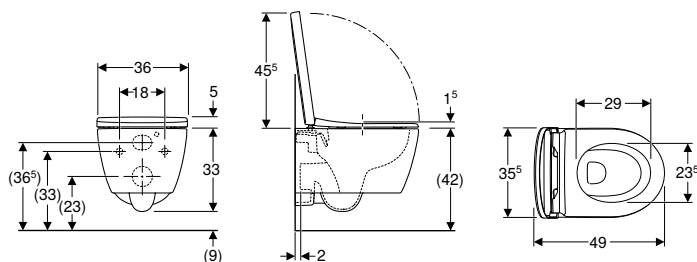

Geberit iCon wall-hung WC set, washdown, small projection, shrouded, Rimfree, with WC seat

Application purposes

- For concealed cisterns
- Suitable for installation in small bathrooms and guest WCs

Technical data

Product material	Vitreous china

Scope of delivery

- WC ceramic appliance
- WC seat
- Fastening material

Characteristics

- Wall-hung
- Washdown WC
- Rimless WC ceramic appliance featuring Rimfree flush technology
- Easy fastening with Easy Fast Fixing (type EFF3)
- Type 1, full flush volume 6 / 5 / 4 l, in accordance with EN 997
- Quick-release hinges, lockable
- Type 2 in accordance with EN 997
- 4 l flush
- Shrouded
- Hidden fastening
- Small projection
- WC seat made of Duroplast
- Overlapping WC lid
- WC seat with EasyMount hinges

Art. no.	Colour / surface	B [cm]	H [cm]	T [cm]	QuickRelease function	Soft-closing mechanism	Fastening	Hinge material
502.381.00.1	white	35.5	33	49	Yes, with lockable QuickRelease hinges	yes	from above	Stainless steel / plastic
502.381.JT.1	white / matt	35.5	33	49	Yes, with lockable QuickRelease hinges	yes	from above	Stainless steel / plastic