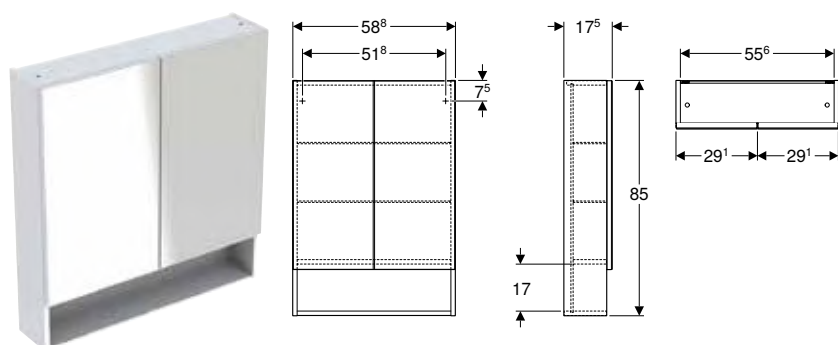

Mirror cabinets

Geberit Selnova Square mirror cabinet with two doors and two glass shelves

click & scan

Technical data

Lamp	without
Product material	High-compressed three-layer chipboard

Scope of delivery

- 2 glass shelves
- Mirror cabinet
- Fastening material

Characteristics

- FSC™ C134279 certified
- Wall-hung
- With two doors
- Doors mirrored on the outside
- Door with soft closing
- With open shelf surface
- With two adjustable glass shelves
- Delivered preassembled

Art. no.	Colour / surface	H [cm]	T [cm]	Number of power sockets

B / width: 58.8 cm

501.264.00.1	white / high-gloss coated	85	17.5	0

Can be combined with

- Geberit Selnova Square cabinet for vanity basin, slim rim, with one door → p. 694
- Geberit Selnova Square cabinet for vanity basin, slim rim, with two doors → p. 695
- Geberit Selnova Square low cabinet with one door → p. 696
- Geberit Selnova Square medium cabinet with one door → p. 696

Accessories

- Accessory overview – Geberit Selnova Square bathroom furniture → p. 693