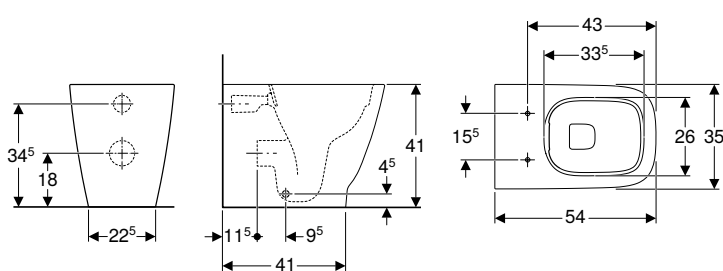

Floor-standing WCs

Geberit Smyle floor-standing WC, square, washdown, back-to-wall, shrouded, Rimfree

click & scan

Application purposes

- For concealed cisterns

Technical data

Product material	Vitreous china

Scope of delivery

- Fastening material

Characteristics

- Floor-standing
- Back-to-wall
- Washdown WC
- Rimless WC ceramic appliance featuring Rimfree flush technology
- Type 1, full flush volume 6 / 5 / 4 l, in accordance with EN 997
- Horizontal or vertical outlet
- Type 2 in accordance with EN 997
- Flushes with 4.5 l
- 4 l flush
- Shrouded
- Hidden fastening

Art. no.	Colour / surface	B	H	T
		[cm]	[cm]	[cm]
500.840.00.1	white	35	41	54

To order additionally

- WC seat

Can be combined with

- Geberit Smyle WC seat, square, slim design → p. 677
- Geberit Smyle WC seat, square, slim design, sandwich shape → p. 678

Accessories

- Accessory overview – Geberit Smyle WC ceramic appliance in combination with connection pipes → p. 672