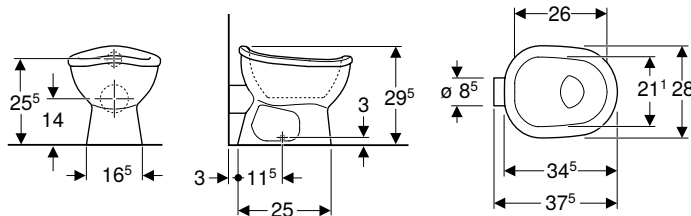

Geberit Bambini floor-standing WC for small children, washdown WC

click & scan

Application purposes

- For small children
- For childcare
- For concealed cisterns
- For low, half-high and high level exposed cisterns
- For pressure flushing valves
- For replacing potties

Technical data

Product material	Vitreous china

Characteristics

- Floor-standing
- Washdown WC
- With flush rim
- Type 1, full flush volume 5 l, in accordance with EN 997
- Flushes with 4.5 l
- Horizontal outlet
- Outlet diameter 85 mm
- Potty chair shape

Scope of delivery

- WC ceramic appliance

Art. no.	Colour / surface	B [cm]	H [cm]	T [cm]
211650000	white	28	29.5	37.5

To order additionally

- Fastening material

Can be combined with

- Geberit Bambini WC seat ring for small children → p. 825

Accessories

- Accessory overview – Geberit Bambini wall-hung and floor-standing WCs with flush rim → p. 819