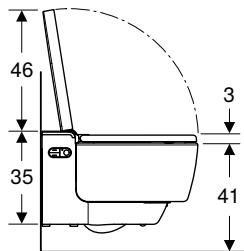

WC complete solutions

Wall-hung WCs

Geberit AquaClean Mera Comfort WC complete solution, wall-hung WC

click & scan

Application purposes

- For convenient and odourless toilet use
- For gently cleaning the anal and vaginal areas with water

Technical data

Degree of protection	IPX4
Nominal voltage	230 V AC
Mains frequency	50 Hz
Power consumption in standby mode max.	0.5 W
Flow pressure	0.5–10 bar
Operating temperature	5–40 °C
Water temperature, adjustment range	34–40 °C
Spray time	30–50 s
WC seat load max.	150 kg

Scope of delivery

- Water supply connection set for Sigma and Omega concealed cisterns 12 cm, installation height 112 cm
- Female socket for mains connection
- Spray shield
- Descaling agent, 125 ml
- Cleaning set
- Connection set for WC, $\varnothing$ 90 mm
- Remote control with wall-mounted case and battery CR2032
- Fastening material

Characteristics

- Hybrid hot water system with continuous flow heater and storage water heater
- Anal shower with double-nozzle WhirlSpray shower technology
- Separate Lady shower nozzle in protected resting position
- Adjustable shower water temperature
- Spray intensity can be set to five different levels
- Spray arm can be set to five different positions
- Adjustable oscillating spray (automatic forward and reverse motion of the spray arm)
- Automatic pre- and postrinsing of the spray nozzle with fresh water
- Descaling programme
- Wall-hung
- Rimless WC ceramic appliance featuring TurboFlush flush technology
- Horizontal outlet
- Washdown WC with special glaze KeraTect
- User detection
- Odour extraction with ceramic honey comb filter can be activated
- Odour extraction unit with run-on function
- Dryer can be activated
- Dryer air intensity can be set to 5 positions
- Dryer arm can be extended
- Adjustable dryer temperature
- WC seat ring with rapid heating function
- Adjustable temperature of the WC-seat heating
- WC seat ring and WC lid with soft-closing mechanism
- WC lid with SoftOpening
- WC lid with quick release
- Touchless opening and closing of the WC lid
- Activation of the orientation light when approaching
- Orientation light can be set in seven colours
- Functions and settings via remote control
- Three user profiles can be programmed
- Compatible with Geberit Home App
- Water supply connection on the left, hidden behind the WC ceramic
- Mains connection with flexible three-core sheathed cable, on the right side, hidden behind the WC ceramic
- External water supply connection on the left possible with accessories
- External mains connection with power outlet on the right possible
- Premounted sound insulation
- Approval in accordance with (DIN) EN 1717 / (DIN) EN 13077

Art. no.	Colour / surface	B [cm]	B1 [cm]	H [cm]	T [cm]	Protection class	Power consumption [W]	QuickRelease function
146.210.11.1	WC ceramic appliance: white / KeraTect Design cover: white / glossy	39.5	39.5	38	59	I	2000	Yes, WC seat ring and WC lid
146.210.21.1	WC ceramic appliance: white / KeraTect Design cover: chrome / glossy	39.5	39.5	38	59	I	2000	Yes, WC seat ring and WC lid

Accessories