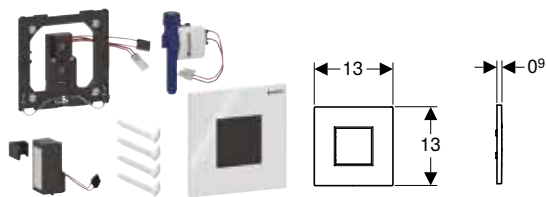

Geberit urinal flush control with electronic flush actuation, battery operation, Type 01 cover plate, square

click & scan

Application purposes

- For automatic flush actuation of urinals

Technical data

Battery type	Alkaline (1.5 V AA)
Service life, supplied battery	2 years
Degree of protection	IP45
Operating voltage	3 V DC
Flow pressure	1–8 bar
Water test pressure max.	16 bar
Test pressure air / inert gas max.	3 bar
Flow rate at 100 kPa / 1 bar without flow limiter	0.3 l/s
Flow rate at 100 kPa / 1 bar with flow limiter	0.18 l/s
Interval flush time, factory setting	5 s
Detection time, factory setting	7 s
Flush time, adjustment range	1–15 s
Flush time, factory setting	7 s

Characteristics

- Cover plate with securing bar
- Water-saving hybrid mode can be set
- Adjustable interval flush
- Preflush can be set
- Functions can be set and queried with the Geberit Service Handy
- Device settings and operation with mobile device via integrated Bluetooth® interface
- Compatible with Geberit Control App
- Wired networkable with Geberit gateway via GEBUS converter
- Wirelessly connectable with Geberit Gateway via Bluetooth®
- Compatible with Geberit Connect
- Warning when the battery is low
- Valve-closing function when battery is flat
- Flush volume can be reduced to 0.5 l per flush with regulating screw of installation set
- Tap group II in accordance with DIN 4109
- Components in contact with drinking water lead-free

Scope of delivery

- Type 01 cover plate, IR window, square
- Infrared control, premounted on mounting frame
- Solenoid valve
- Battery compartment
- 2 alkaline manganese batteries type AA 1.5 V
- Fastening material

Art. no.	Colour / surface	Product material	Power consumption [W]
116.094.11.1	Plate: white / glossy	Die-cast zinc	≤ 0.5
116.094.21.1	Plate: chrome / glossy	Die-cast zinc	≤ 0.5
116.094.DW.1	Plate: black / glossy	Die-cast zinc	≤ 0.5
116.094.JQ.1	Plate: chrome / matt, easy-to-clean coated	Die-cast zinc	≤ 0.5

Can be combined with

- Geberit installation set with flush pipe, for urinal flush control, universal → p. 286
- Geberit installation set with nipple made of brass, for urinal flush control, universal → p. 287
- Geberit Duofix element for urinal, 112–130 cm, universal → p. 72
- Geberit Duofix element for urinal, 112–130 cm, universal, for spray head → p. 73
- Geberit GIS element for urinal, 114 cm, universal → p. 119
- Geberit GIS element for urinal, 114 cm, universal, for spray head → p. 120
- Geberit Kombifix element for urinal, 109–127 cm, universal → p. 23
- Geberit Kombifix element for urinal, 109–127 cm, universal, for spray head → p. 24