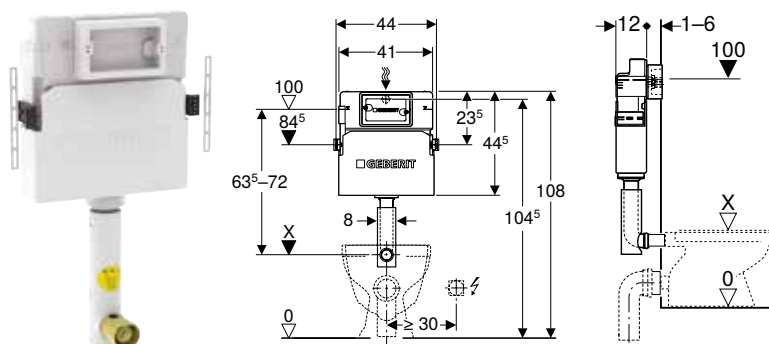

Delta concealed cisterns

Geberit Delta concealed cistern 12 cm, 6 / 3 litres, with front actuation

click & scan

Application purposes

- For masonry walls
- For installation in part or room-height prewall installations
- For installation in room-height installation walls
- For floor-standing and wall-hung WCs
- For single flush, dual flush or stop-and-go flush

Technical data

Flow pressure	0.1–10 bar
Flush volume, factory setting	6 l / 3 l
Flush volume large, adjustment range	4 l / 4.5 l / 6 l / 7.5 l
Flush volume small, adjustment range	2–4 l
Product material	Plastic

Characteristics

- Concealed cistern with front actuation
- Concealed cistern, fully insulated against condensation
- Immediate post flush possible with factory setting
- Flush bend fitted
- Water supply connection on the rear or top centre
- Connection hose on angle stop valve can be attached without tools

Scope of delivery

- Water supply connection unit R 1/2", compatible with MasterFix and MeplaFix, with integrated angle stop valve and adapter ring
- Protection box for service opening
- 2 distance bolts
- Flush bend with recess shells
- Protection plug
- 2 slotted flat irons
- 2 fixing brackets
- Fastening material

Art. no.	B [cm]	H [cm]	T [cm]
109.100.00.1	41	44.5	12

- Actuator plate has to be ordered separately