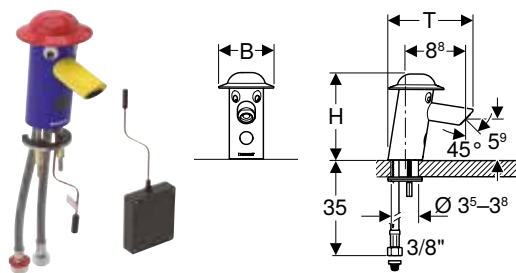

New

Geberit Bambini washbasin tap, battery operation, multicolour

click & scan

Application purposes

- For children
- For childcare
- For installation in washbasins or washtops
- For installation in Bambini play and washspaces
- For connecting cold and hot water
- For combination with continuous flow heater, see technical data sheet "Washbasin taps with instantaneous water heaters"

Technical data

Battery type	Alkaline (1.5 V AA)
Degree of protection	IP44
Operating voltage	6 V DC
Operating pressure	0.5–10 bar
Differentiated pressure CW/WW max.	1.5 bar
Water test pressure max.	16 bar
Test pressure air / inert gas max.	3 bar
Ambient temperature	1–40 °C
Water temperature short-term max.	90 °C
Flow rate at 300 kPa / 3 bar	5.7 l/min
Interval flush time, factory setting	3 s
Product material	Brass

Characteristics

- Child-friendly design
- Tap group I in accordance with DIN 4109
- Infrared user detection
- Warning when the battery is low
- Functions can be set and queried with the Geberit Service Handy
- Device settings and operation with mobile device via integrated Bluetooth® interface
- Compatible with Geberit Control App
- Compatible with Geberit Connect
- Wirelessly connectable with Geberit Gateway via Bluetooth®
- Adjustable activation distance
- With integrated check valve
- Housing, powder-coated
- Hat made of polycarbonate
- Tricolour
- Components in contact with drinking water lead-free

Scope of delivery

- Battery compartment
- 4 alkaline manganese batteries Type AA 1.5 V
- Basket filter
- Tap aerator key
- Fastening material

Art. no.	Colour / surface	Mixer	B	H	T
			[cm]	[cm]	[cm]
116.208.00.5	Body: ultramarine blue / powder-coated Hat: carmine red Spout: rapeseed yellow / powder-coated	with mixer	8	12.6	12.4

Available as of April 2026

Can be combined with

- Geberit Bambini washbasin for children → p. 800

Accessories

- Geberit Bambini mini thermostat for washbasin tap → p. 817
- Geberit Bambini tap aerator for washbasin tap → p. 817

- Replacement for art. no. 577650000