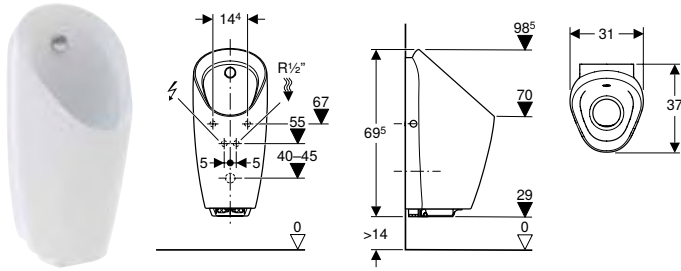

Urinals

Urinals, flush operation, rimless
For integrated urinal flush control

For integrated urinal flush control

Geberit Preda urinal for integrated control

click & scan

Application purposes

- For waterless operation, can be refitted to operation with flush
- For Geberit installation elements for urinals with or for integrated flush control

Technical data

Degree of protection	IP45
Flush volume small, adjustment range	0.5 l
Product material	Vitreous china

Characteristics

- Without urinal flush control
- Retrofitting to flush operation possible by adding a urinal flush control
- Rimless
- Wall-hung
- Urinal flush control can be mounted from front without removing ceramic appliance
- Trap can be replaced from top, without removing ceramic appliance
- Trap adapter can be height-adjusted without tools
- Drainage system can be cleaned without removing ceramic appliance
- Flushing out of urinal ceramic with 0.5 l per flush guaranteed, while compliant with EN13407

Scope of delivery

- Fastening material
- Hybrid trap
- Urinal trap with suction function
- Drain strainer
- Drain assembly
- Inlet set
- Water pressure reducing valve

Art. no.	Colour / surface	B [cm]	H [cm]	T [cm]	Outlet
116.075.00.1	white	31	69.5	37	to the rear

Can be combined with

- Geberit Duofix element for urinal, 112–130 cm, universal, for exposed flushing valve
- Geberit GIS element for urinal, 114 cm, universal, for exposed flushing valve
- Geberit Kombifix element for urinal, 109–127 cm, universal, for exposed flushing valve

Accessories

- Geberit urinal flush control for Preda, Selva and Tamina urinals, mains operation
- Geberit urinal flush control for Preda, Selva and Tamina urinals, battery operation
- Geberit urinal flush control for Preda, Selva and Tamina urinals, self-sustaining power supply
- Geberit drain strainer for trap adapter d140 → p. 941

- For flushed operation the Geberit urinal flush control for urinals Preda, Selva and Tamina has to be ordered additionally
- Pre-install circular pipe if retrofitting to flush operation is to take place later. Avoid dead-end pipes.
- For installing and removing the urinal flush control without removing the ceramic appliance, the urinal rim height must be at least 55 cm above finished floor