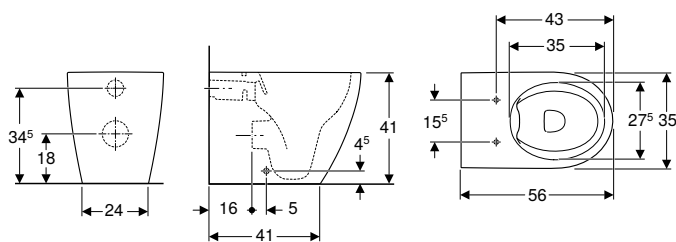

To order additionally

- WC seat

Can be combined with

- Geberit iCon WC seat, EasyMount hinges → p. 645
- Geberit iCon WC seat, slim design → p. 645
- Geberit iCon WC seat → p. 646
- Geberit AquaClean Tuma Comfort WC enhancement solution → p. 846
- Geberit AquaClean Tuma Classic WC enhancement solution → p. 848

Accessories

- Accessory overview – Geberit iCon WC ceramic appliance TurboFlush in combination with connection pipes → p. 636

Geberit iCon floor-standing WC, washdown, back-to-wall, shrouded, Rimfree

Application purposes

- For concealed cisterns

Technical data

Product material	Vitreous china

Scope of delivery

- Fastening material

Characteristics

- Floor-standing
- Back-to-wall
- Washdown WC
- Rimless WC ceramic appliance featuring Rimfree flush technology
- Type 1, full flush volume 6 / 5 / 4 l, in accordance with EN 997
- Horizontal or vertical outlet
- Type 2 in accordance with EN 997
- Flushes with 4.5 l
- 4 l flush
- Shrouded
- Hidden fastening

Art. no.	Colour / surface	B [cm]	H [cm]	T [cm]
502.382.00.1	white	35	41	56

To order additionally

- WC seat

Can be combined with

- Geberit iCon WC seat, EasyMount hinges → p. 645
- Geberit iCon WC seat, slim design → p. 645
- Geberit iCon WC seat → p. 646
- Geberit AquaClean Tuma Comfort WC enhancement solution → p. 846
- Geberit AquaClean Tuma Classic WC enhancement solution → p. 848

Accessories

- Accessory overview – Geberit iCon WC ceramic appliance in combination with connection pipes → p. 634