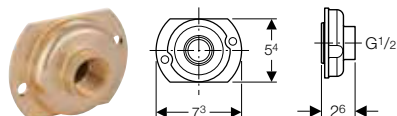

Geberit retrofit adapter for inlet Rp 1/2", urinal

click & scan

Application purposes

- For retrofitting installed Geberit Duofix elements for urinal, with urinal flush control with cover plate 13 x 13 cm, with inlet $\varnothing$ 32 mm, to inlet Rp 1/2"
- Not suitable for Geberit Duofix elements for urinal, with urinal flush control Basic, with cover plate 16 x 16 cm

Art. no.

242.309.00.1