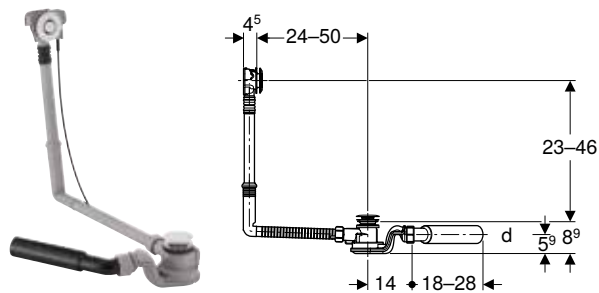

Geberit bathtub drain with push actuation PushControl, d52, length 50 cm, with ready-to-fit-set and connection bend

click & scan

Application purposes

- For bathtubs made of steel, plastic or cast iron
- For custom-size bathtubs
- For bathtubs with valve hole $\varnothing$ 52 mm

Technical data

Overflow discharge rate	0.65 l/s
Depth of water seal (mm)	50 mm

Characteristics

- Quality-monitored in accordance with EN 274-3
- Push actuation aligned with bathtub surface
- With overflow
- Double-sided seals on drain and overflow
- Overflow head with extendible mount can be fastened

Scope of delivery

- Waste outlet
- Trap
- Connection bend 45° made of PE-HD, $\varnothing$ 40 / 50 mm
- Ready-to-fit set
- Protection box
- Fastening material

Art. no.	Colour / surface	DN	d, $\varnothing$ [mm]	Discharge rate [l/s]
150.756.21.6	chrome / glossy	40	40 / 50	1