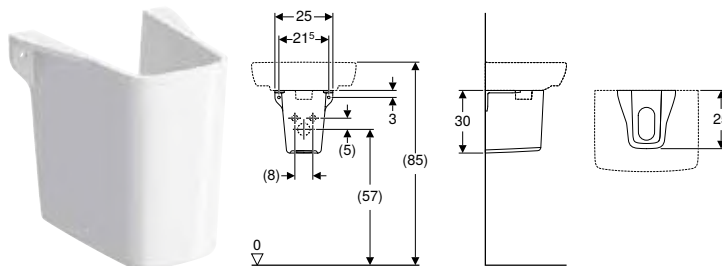

Geberit Selnova Square half pedestal for handrinse basin

click & scan

Application purposes

- For handrinse basins

Scope of delivery

- Half pedestal

Technical data

Product material	Vitreous china

Art. no.	Colour / surface	B [cm]	H [cm]	T [cm]
500.328.01.1	white	25	30	25

To order additionally

- Fastening material