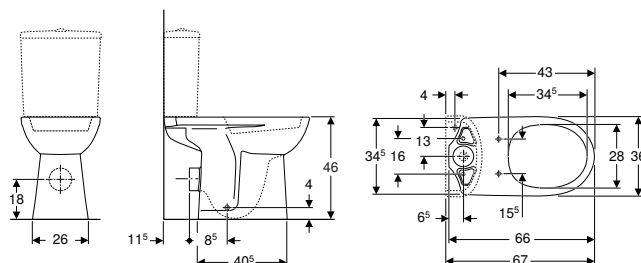

Floor-standing WCs, raised

Geberit Selnova Comfort floor-standing WC for close-coupled exposed cistern, washdown, horizontal outlet, raised

click & scan

Application purposes

- For close-coupled exposed cistern

Technical data

Product material	Vitreous china

Characteristics

- Floor-standing
- Washdown WC
- With flush rim
- Horizontal outlet
- Raised seat height

Scope of delivery

- WC ceramic appliance
- Fastening material

Art. no.	Colour / surface	B [cm]	H [cm]	T [cm]
500.284.01.1	white	36	46	66

To order additionally

- Cistern
- WC seat