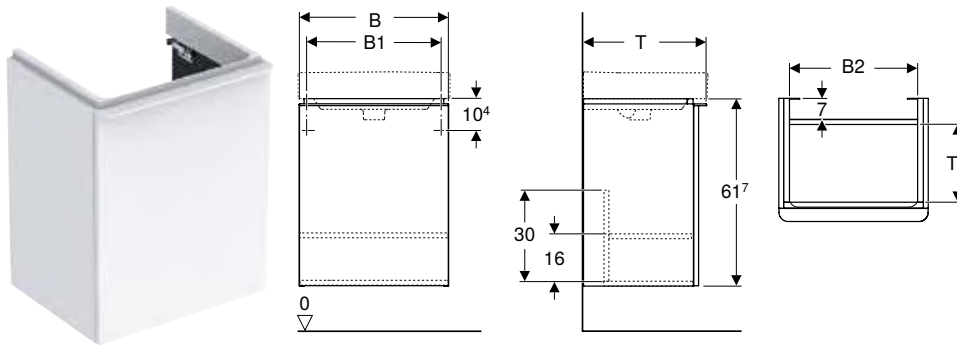

Washbasin cabinets

Geberit Smyle cabinet for handrinse basin, square design, with one door

click & scan

Technical data

Product material	High-compressed three-layer chipboard

Scope of delivery

- Cabinet for handrinse basin
- Fastening material

Characteristics

- FSC™ C134279 certified
- Wall-hung
- With one door
- Opening with handle
- Door with soft closing
- Can be subdivided for service room
- With one movable shelf
- Moisture-resistant
- Delivered preassembled

Art. no.	Colour / surface	B [cm]	B1 [cm]	B2 [cm]	H [cm]	T [cm]	T1 [cm]	Door
Washbasin width: 45 cm								
500.351.00.1	Body, Front: white / high-gloss coated Handle: white / matt powder-coated	44.2	39.3	37.2	61.7	35.6	22.6	left-hand hinge
500.351.JK.1 *	Body, Front: lava / matt coated Handle: lava / matt powder-coated	44.2	39.3	37.2	61.7	35.6	22.6	left-hand hinge
500.351.JL.1 *	Body, Front: sand grey / high-gloss coated Handle: sand grey / matt powder-coated	44.2	39.3	37.2	61.7	35.6	22.6	left-hand hinge
500.351.JR.1	Body, Front: hickory / wood-textured melamine Handle: lava / matt powder-coated	44.2	39.3	37.2	61.7	35.6	22.6	left-hand hinge
500.350.00.1	Body, Front: white / high-gloss coated Handle: white / matt powder-coated	44.2	39.3	37.2	61.7	35.6	22.6	right-hand hinge
500.350.JK.1 *	Body, Front: lava / matt coated Handle: lava / matt powder-coated	44.2	39.3	37.2	61.7	35.6	22.6	right-hand hinge
500.350.JL.1 *	Body, Front: sand grey / high-gloss coated Handle: sand grey / matt powder-coated	44.2	39.3	37.2	61.7	35.6	22.6	right-hand hinge
500.350.JR.1	Body, Front: hickory / wood-textured melamine Handle: lava / matt powder-coated	44.2	39.3	37.2	61.7	35.6	22.6	right-hand hinge
Washbasin width: 50 cm								
500.364.00.1	Body, Front: white / high-gloss coated Handle: white / matt powder-coated	49.2	42.2	42.2	61.7	40.6	27.6	left-hand hinge
500.364.JK.1 *	Body, Front: lava / matt coated Handle: lava / matt powder-coated	49.2	42.2	42.2	61.7	40.6	27.6	left-hand hinge
500.364.JL.1 *	Body, Front: sand grey / high-gloss coated Handle: sand grey / matt powder-coated	49.2	42.2	42.2	61.7	40.6	27.6	left-hand hinge
500.364.JR.1	Body, Front: hickory / wood-textured melamine Handle: lava / matt powder-coated	49.2	42.2	42.2	61.7	40.6	27.6	left-hand hinge
500.363.00.1	Body, Front: white / high-gloss coated Handle: white / matt powder-coated	49.2	42.2	42.2	61.7	40.6	27.6	right-hand hinge
500.363.JK.1 *	Body, Front: lava / matt coated Handle: lava / matt powder-coated	49.2	42.2	42.2	61.7	40.6	27.6	right-hand hinge
500.363.JL.1 *	Body, Front: sand grey / high-gloss coated Handle: sand grey / matt powder-coated	49.2	42.2	42.2	61.7	40.6	27.6	right-hand hinge
500.363.JR.1	Body, Front: hickory / wood-textured melamine Handle: lava / matt powder-coated	49.2	42.2	42.2	61.7	40.6	27.6	right-hand hinge

* Order-based production

Can be combined with