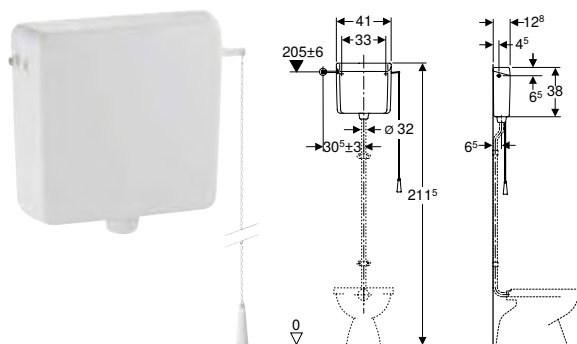

Art. no.	Colour / surface	B [cm]	H [cm]	T [cm]
136.535.11.1	white alpine	40	44	14

High-level

Geberit AP123 exposed cistern, single flush, with pull chain

click & scan

Application purposes

- For high-level installation
- For mechanical remote flush actuation