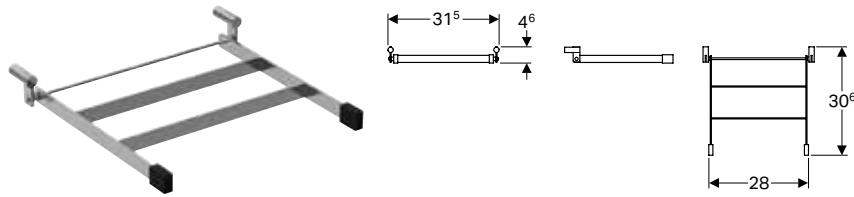

Art. no.	Colour / surface	Overflow	B [cm]	H [cm]	T [cm]
201680600	white / KeraTect	without	40	37	49

Accessories

Geberit Publica hinged grating with buffers

click & scan

Application purposes

- For Publica cleaner sink