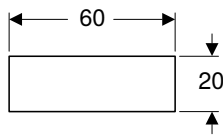

Geberit sound insulation set for washbasin

click & scan

Application purposes

- For structure-borne sound insulation of washbasins

Scope of delivery

- 2 sound insulation sleeves
- Sound insulation mat

Art. no.

156.051.00.1