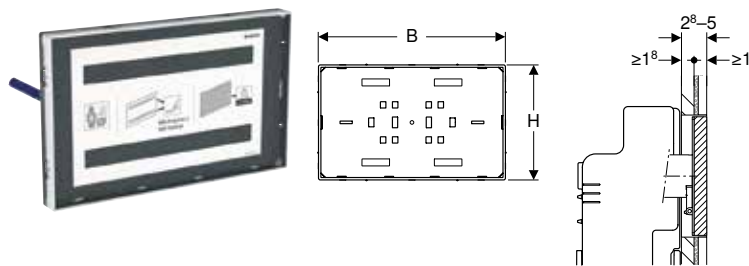

Geberit Sigma cover plate, surface-even, with sight frame

Application purposes

- For covering the service opening of Sigma concealed cisterns
- For individual bathroom design
- For extensive surface coverings
- For covering thicknesses ≥ 18 mm
- Suitable for tile structures on cover with sight frame ≤ 10 mm

Scope of delivery

- Protection plate
- 2 spacers
- 2 distance bolts

Characteristics

- Surface is provided and completed by customer
- Surface-even installation
- Sight frame for bright chrome-plated cover plate
- Cover plate not suitable for applying plaster

Art. no.	Colour / surface	Product material	B [cm]	H [cm]	T [cm]
115.697.00.1	customised	Plastic	21.3	13.1	2.8

To order additionally

- Installation set, surface-even, for Geberit element for wall-hung WC, with Sigma concealed cistern 12 cm $\rightarrow$ p. 190

- When using with Geberit Sigma concealed cistern 12 cm, the installation set, surface-even, for Geberit Sigma concealed cistern 12 cm (art. no. 243.168.00.1) is required in addition.

For Omega concealed cisterns

Assortment overview – Geberit actuator plates of the Omega series for concealed cisterns

Geberit International Sales, version: December 2025

		Omega20 round	Omega20 square (ex Omega30)	Omega60 square	Cover plate Omega
		$\rightarrow$ p. 198	$\rightarrow$ p. 198	$\rightarrow$ p. 199	$\rightarrow$ p. 200
Concealed cistern	109.050.00.1			✓	
	109.050.00.1			✓	
	109.060.00.1			✓	
	109.043.00.1			✓	
Duofix	111.003.00.2			✓	
	111.030.00.2			✓	
	111.060.00.2			✓	
GIS	461.141.00.2			✓	
Kombifix	110.001.00.1			✓	
	110.011.00.1			✓	
	110.020.00.1			✓	

✓ Compatible