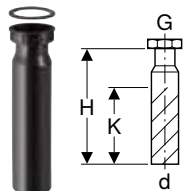

Straight connector

Geberit straight connector with union nut

click & scan

Technical data

Product material	PE-HD
------------------	-------

Scope of delivery

- Seal

Art. no.	DN	d, \varnothing [mm]	G [°]	H [cm]	K [cm]
152.107.16.1	50	40	1 1/4	21	11
152.108.16.1	40	40	1 1/2	20	11
152.113.16.1	50	50	1 1/2	20	13
152.114.16.1	50	50	2	20	13
152.115.16.1	50	50	1 1/4	20	13