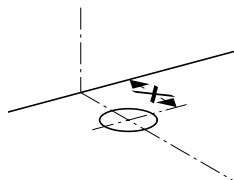

X = 6–34 cm; 131.088.29.1 to be ordered separately