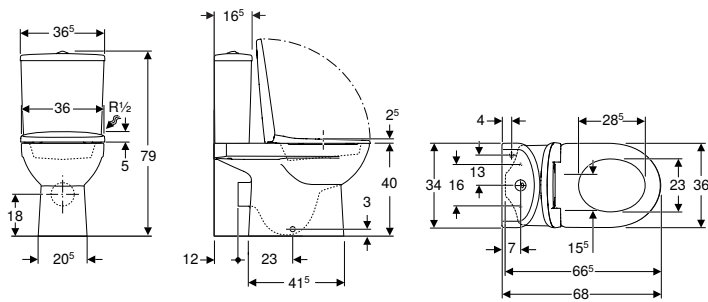

Geberit Selnova floor-standing WC set with close-coupled exposed cistern, horizontal outlet, semi-shrouded, Rimfree, with WC seat

Technical data

Flush volume, factory setting	4 l / 2.6 l
Flush volume large, adjustment range	4 l / 6 l
Flush volume small, adjustment range	2.6 l / 4 l
Product material	Vitreous china

Scope of delivery

- WC ceramic appliance
- Exposed cistern, close-coupled
- WC seat
- Mechanism
- Fastening material

Characteristics

- Floor-standing
- Dual flush
- Washdown WC
- Rimless WC ceramic appliance featuring Rimfree flush technology
- Type 1, full flush volume 6 l, in accordance with EN 997
- Type 2 in accordance with EN 997
- Horizontal outlet
- Water supply connection on the bottom right
- Semi-shrouded
- WC seat made of Duroplast
- Overlapping WC lid

Art. no.	Colour / surface	B [cm]	H [cm]	T [cm]	QuickRelease function	Soft-closing mechanism	Fastening	Hinge material
501.753.00.1	white	36.5	79	68	Yes, with QuickRelease hinges	yes	from above	Brass chrome-plated

Accessories

- Accessory overview – Geberit Selnova WC ceramic appliance in combination with connection pipes → p. 719