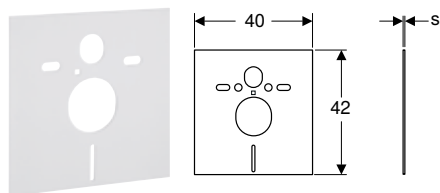

Geberit sound insulation set for wall-hung WC

click & scan

Application purposes

- For structure-borne sound insulation of WCs and bidets
- For WCs and bidets with fastening distance 18 or 23 cm

Scope of delivery

- 2 washers
- 2 sound insulation sleeves
- Sound insulation mat

Art. no.

156.050.00.1

s
[mm]

6