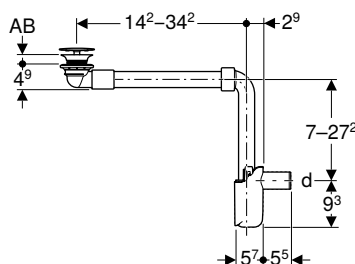

Washbasin drain, space-saving model, slim design, with free outlet and valve cover, horizontal outlet, for Geberit ONE washbasin, vertical outlet

click & scan

Application purposes

- For washbasins without overflow
- For washbasins with material thickness 15–20 mm near the waste outlet
- For space-saving installation on washbasins with cabinet without trap cutout
- For space-saving installation on washbasins

Characteristics

- Quality-monitored in accordance with EN 274-3
- Hygienic with optimum flow behaviour
- Length can be adapted on washbasin
- With integrated hair trap
- Horizontal outlet

Technical data

Depth of water seal (mm)	50 mm

Scope of delivery

- Waste outlet
- Connection bend 90° made of PP
- Sleeve made of EPDM
- Dip tube trap
- Valve cover made of sanitary ceramic
- Washbasin connector

Art. no.	Colour / surface	d, ø [mm]	AB [mm]	L [cm]	h [cm]
152.089.01.1	white	32	15–20	11.2	7–27.2
152.099.01.1	white	40	15–20	11.2	7–27.2

- For washbasins with material thickness of 8–15 mm in the waste outlet area, the flat gasket art. no. 245.413.00.1 must also be used