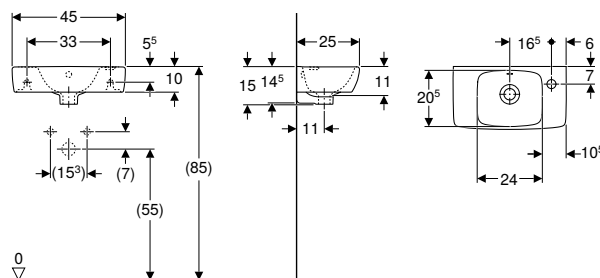

Washbasins

Handrinse basins

Geberit Selnova Compact handrinse basin, small projection, with shelf surface

click & scan

Technical data

Product material	Vitreous china

Scope of delivery

- Handrinse basin

Characteristics

- Can be installed with a washbasin cabinet
- Asymmetrical
- Small projection
- Can be combined with half pedestal
- Can be combined with full pedestal
- With shelf surface

Art. no.	Colour / surface	Tap hole	Overflow	B	Cabinet width	H	T	Shelf space
				[cm]	[cm]	[cm]	[cm]	
500.318.01.1	white	right	visible, symmetrical	45	40.8	15	25	left
500.319.01.1	white	left	visible, symmetrical	45	40.8	15	25	right

Can be combined with

- Geberit Selnova Square full pedestal → p. 690

Accessories

- Geberit dip tube trap for washbasin, horizontal outlet
- Geberit dip tube trap for washbasin, space-saving model, horizontal outlet
- Geberit waste outlet with free outlet, screen
- Geberit fastening material for handrinse basin → p. 1005

WCs

Assortment overview – Geberit Selnova Compact WCs and WC seats

Geberit International Sales, version: December 2025

				Wall-hung WCs	
				Geberit Selnova Compact wall-hung WC, washdown, small projection, Rimfree	Geberit Selnova Compact wall-hung WC, washdown, small projection, square design
White				500.349.01.1	500.263.01.1
				→ p. 747	→ p. 747
Geberit Selnova WC seat, fastening from above	Without soft-closing mechanism	500.337.01.1	→ p. 736	✓	
	With soft-closing mechanism	500.333.01.1	→ p. 736	✓	
	With soft-closing mechanism, quick-release hinges	500.335.01.1	→ p. 736	✓	
Geberit Selnova Square WC seat, slim design, fastening from above	Without soft-closing mechanism	500.338.01.1	→ p. 708		✓
	With soft-closing mechanism	500.334.01.1	→ p. 708		✓
	With soft-closing mechanism	500.336.01.1	→ p. 708		✓

✓ Compatible