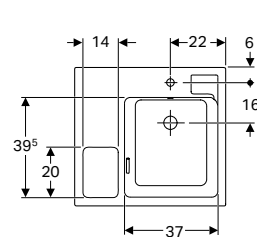

Washbasins for classrooms

Geberit Bambini washbasin with recessed sponge tray

click & scan

Application purposes

- For schools and other educational facilities

Technical data

Product material	Fine fireclay

Characteristics

- Asymmetrical
- Large shelf surface
- Integrated tray for sponges and cleaning cloths

Art. no.	Colour / surface	Tap hole	Overflow	B [cm]	H [cm]	T [cm]	Shelf space
162700000	PO white	right	visible, symmetrical	60	16.3	55	left

PO: Phase out as of December 2026

Accessories

- Geberit dip tube trap for washbasin, horizontal outlet
- Geberit waste outlet with push actuation