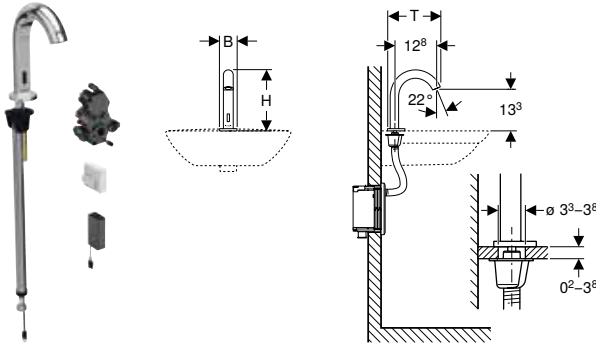

Taps

Washbasin taps
Deck-mounted, battery operation

Geberit Piave washbasin tap, deck-mounted, battery operation, for concealed function box

click & scan

Application purposes

- For installation in washbasins or washtops
- For installation in Geberit installation elements for washbasins, deck-mounted tap with concealed function box
- For installation in Geberit installation sets for electronic washbasin taps, deck-mounted, with concealed function box
- For connecting cold and hot water (only for model with mixer or thermostatic mixer)
- For connecting cold or mixed water (only for model without mixer)
- Suitable for use with stainless steel sinks
- Model without mixer suitable for combination with continuous flow heater, see technical data sheet "Washbasin taps with continuous flow heaters"

Technical data

Battery type	Alkaline (1.5 V AA)
Degree of protection	IPX4
Operating voltage	3 V DC
Operating pressure	0.5–10 bar
Recommended operating pressure with thermostatic mixer	0.5–5 bar
Recommended operating pressure with thermostatic mixer	50–500 kPa
Differentiated pressure CW/WW max.	1.5 bar
Water test pressure max.	16 bar
Test pressure air / inert gas max.	3 bar
Ambient temperature	1–40 °C
Storage temperature	-20 – +70 °C
Water temperature, adjustment range with thermostatic mixer	20–42 °C
Water temperature short-term max.	90 °C
Flow rate at 300 kPa / 3 bar	5 l/min
Interval flush time, factory setting	5 s
Product material	Brass / plastic

Characteristics

- Tap group I in accordance with DIN 4109
- Infrared user detection
- Vandal-resistant
- Temperature presetting via mixer (only for models with mixer or thermostatic mixer)
- Not possible to set just hot water or just cold water (only for model with mixer or thermostatic mixer)
- Thermostat according to EN 1111 (only for model with thermostatic mixer)
- Scald protection by limiting the water temperature to 42 °C (only for models with thermostatic mixer)
- Thermal disinfection according to DVGW W 551 possible
- Warning when the battery is low
- Functions can be set and queried with the Geberit Service Handy
- Device settings and operation with mobile device via integrated Bluetooth® interface
- Compatible with Geberit Control App
- Wired networkable with Geberit gateway via GEBUS converter
- Wirelessly connectable with Geberit Gateway via Bluetooth®
- Compatible with Geberit Connect
- With integrated check valve
- Functional unit with built-in basket filters
- Components in contact with drinking water lead-free

Scope of delivery

- Washbasin tap with IR sensor and connection hose
- Control electronics
- Functional unit
- Battery compartment
- 2 alkaline manganese batteries type AA 1.5 V
- Tap aerator key
- Fastening material