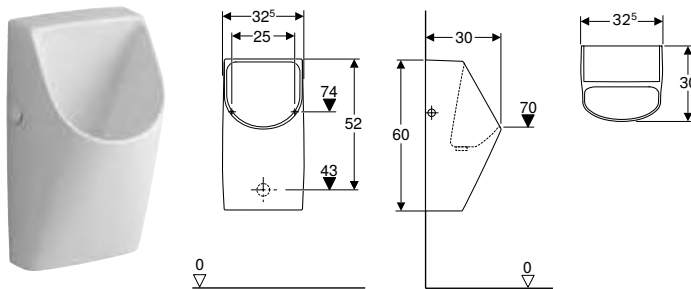

Geberit Smyle urinal, waterless, outlet to the rear

click & scan

Application purposes

- For operating without water

Technical data

Product material	Vitreous china

Characteristics

- Wall-hung
- Hidden drain
- Hidden fastening
- Easy fastening with Geberit fastening material Kerafix, for urinal
- Rimless

Scope of delivery

- Drain assembly
- Fastening material

Art. no.	Colour / surface	B [cm]	H [cm]	T [cm]	Outlet
500.255.01.1	white	32.5	60	30	to the rear