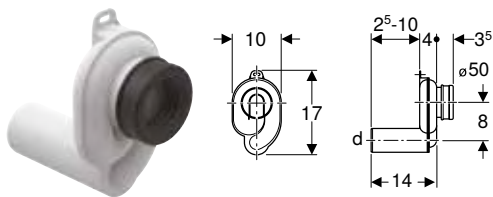

Drain assemblies for urinals

Urinal traps

Geberit urinal trap, horizontal outlet

click & scan

Application purposes

- For urinals with outlet to the rear
- For urinals with flush volume 1–4 l

Technical data

Depth of water seal (mm)	50 mm
Product material	Plastic

Characteristics

- Horizontal outlet

Scope of delivery

- Sleeve made of EPDM

Art. no.	Colour / surface	d, ø [mm]
152.950.11.1	white alpine	50