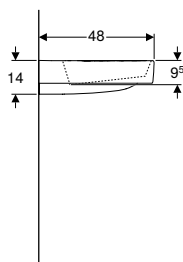

Mix & Match

Geberit ONE washbasin CleanDrain, left shelf surface

Technical data

Product material	Fine fireclay

Scope of delivery

- Washbasin
- Drain cover with comb insert, magnetic fixing
- Geberit washbasin connector and trap, space-saving model

Characteristics

- Can be installed with a washbasin cabinet
- Horizontal outlet
- Hidden overflow function
- Actuation using tie rod
- With integrated hair trap
- Hygienic with optimum flow behaviour

Art. no.	Colour / surface	Mix & Match	Tap hole	Overflow	Cabinet width [cm]	H [cm]	T [cm]	Fastening points	Shelf space
B / width: 90 cm									
505.043.00.1	Washbasin: white / KeraTect Cover: white / glossy	Yes	right	without	90	14	48	3	left
505.044.00.1	Washbasin: white / KeraTect Cover: white / glossy	Yes	without	without	90	14	48	3	left

Can be combined with

- Geberit iCon cabinet for washbasin, with one drawer → p. 614
- Geberit iCon cabinet for washbasin, with two drawers → p. 616
- Geberit ONE cabinet for washbasin, with two drawers → p. 482
- Geberit ONE cabinet for washbasin, with one drawer → p. 480
- Geberit Acanto cabinet for washbasin, with one drawer and one internal drawer → p. 562

Accessories

- Geberit fastening material for washbasin → p. 1005
- Geberit ONE drain cover with comb insert, magnetic fixing → p. 474

- Mix & Match: Articles of the same width can be freely combined in the Geberit ONE, Acanto and iCon series