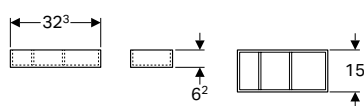

Accessories

Geberit Xeno² drawer insert, H-partition, for top drawer

click & scan

Application purposes

- For washbasin cabinets and side cabinets

Technical data

Product material	High-compressed three-layer chipboard

Characteristics

- FSC™ C134279 certified
- H-partition

Art. no.	Colour / surface	B [cm]	H [cm]	T [cm]
500.526.00.1	scultura grey / wood-textured melamine	32.3	6.2	15