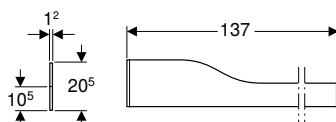

Geberit Bambini decorative cover, front, for play and washspace, for three washbasin taps, lower basin on the right

click & scan

Application purposes

- For Bambini play and washspaces

Technical data

Product material	Varicor

Characteristics

- Shockproof
- Scratchproof
- Easy cleaning
- Seamless surface repair

Scope of delivery

- Decorative cover

Art. no.	Colour / surface
430360016	white alpine / matt