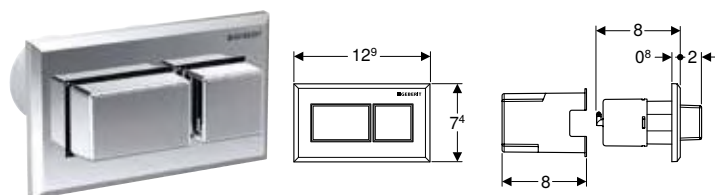

Geberit remote pneumatic flush actuation, for dual flush, for Sigma concealed cistern 8 cm, concealed actuator, protruding

click & scan

Application purposes

- For pneumatic remote flush actuation of Geberit concealed cisterns
- For Sigma concealed cisterns 8 cm
- For Alpha concealed cisterns 8 cm
- For releasing a dual flush
- For solid and drywall construction
- For concealed installation

Characteristics

- Can be combined with Geberit actuator plates for single flush and stop-and-go flush or Geberit cover plate
- Actuator buttons protruding
- Square design

Scope of delivery

- Actuator
- Pneumatic flushing device
- Pneumatic hose, length 2 m
- Conduit pipe, length 1.7 m
- Fastening material

Technical data

Actuation force (N) max.	22 N

Art. no.	Colour / surface	Product material
116.054.21.1	Plate, Button: chrome / glossy	Plastic