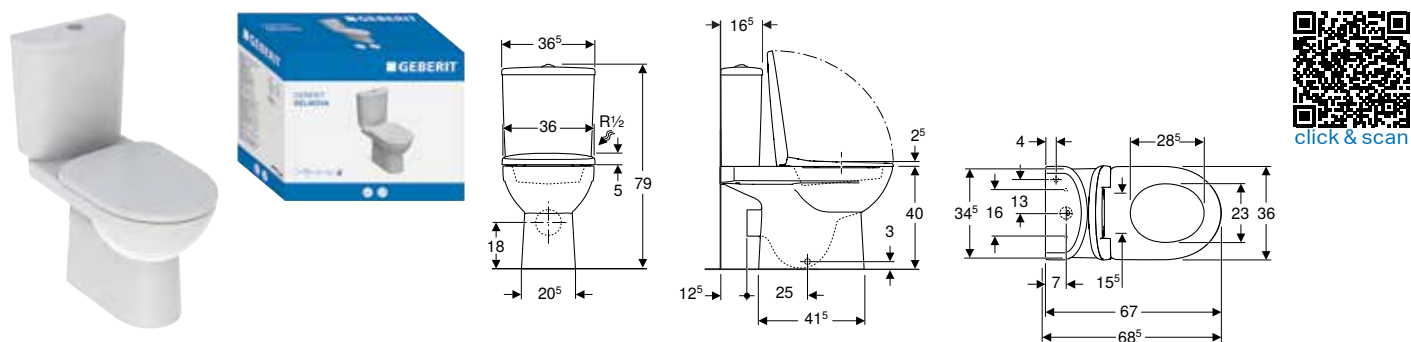

Can be combined with

- Geberit Selnova Square exposed cistern, close-coupled, dual flush, bottom water supply connection → p. 709
- Geberit Selnova Square exposed cistern, close-coupled, dual flush, lateral water supply connection → p. 708
- Geberit Selnova exposed cistern, close-coupled, dual flush, bottom water supply connection → p. 737
- Geberit Selnova exposed cistern, close-coupled, dual flush, lateral water supply connection → p. 737
- Geberit Selnova WC seat with hinges made of plastic, fastening from below → p. 735
- Geberit Selnova WC seat, fastening from below → p. 736
- Geberit Selnova WC seat, fastening from above → p. 736
- Geberit AquaClean Tuma Comfort WC enhancement solution → p. 846
- Geberit AquaClean Tuma Classic WC enhancement solution → p. 848

Accessories

- Accessory overview – Geberit Selnova WC ceramic appliance in combination with connection pipes → p. 719

Geberit Selnova floor-standing WC set with close-coupled exposed cistern, horizontal outlet, semi-shrouded, with WC seat

Technical data

Flush volume, factory setting	4 l / 2.6 l
Flush volume large, adjustment range	4 l / 6 l
Flush volume small, adjustment range	2.6 l / 4 l
Product material	Vitreous china

Scope of delivery

- WC ceramic appliance
- Exposed cistern, close-coupled
- WC seat
- Mechanism
- Fastening material

Characteristics

- Floor-standing
- Dual flush
- Washdown WC
- With flush rim
- Type 1, full flush volume 6 l, in accordance with EN 997
- Type 2 in accordance with EN 997
- Horizontal outlet
- Water supply connection on the bottom right
- Semi-shrouded
- WC seat made of Duroplast
- Overlapping WC lid

Art. no.	Colour / surface	B [cm]	H [cm]	T [cm]	QuickRelease function	Soft-closing mechanism	Fastening	Hinge material
501.754.00.1	white	36.5	79	68.5	no	no	from below	Stainless steel

Accessories

- Accessory overview – Geberit Selnova WC ceramic appliance in combination with connection pipes → p. 719

Geberit Selnova