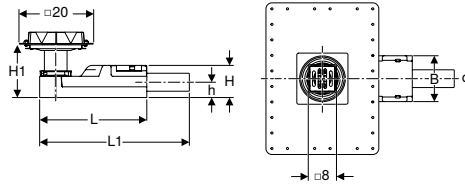

Showers

Floor drainage systems for showers
Shower floor drains

Shower floor drains

Accessory overview – Geberit shower floor drains

Geberit International Sales, version: October 2025

	Geberit shower floor drain for screed height at inlet 90–220 mm		Geberit shower floor drain for screed height at inlet 65–90 mm		Geberit shower floor drain, cross-floor	
	154.050.00.1		154.052.00.1		154.053.00.1	
Accessories						
Geberit Circle design grating, 8 x 8 cm	154.311.00.1		✓	✓	✓	✓
Geberit CleanPoint design grating, 8 x 8 cm	154.312.00.1		✓	✓	✓	✓
Geberit grating, screwable, 8 x 8 cm with grating frame	154.310.00.1		✓	✓	✓	✓
✓ Compatible						

Geberit CleanPoint shower floor drain for screed height at inlet 90–220 mm

Application purposes

- For drainage of floor-even showers
- Suitable for barrier-free construction
- For composite seals
- For screed height ≥ 90 mm at inlet
- For use as floor drain with horizontal outlet

Technical data

Depth of water seal (mm)	50 mm

Characteristics

- Quality-monitored in accordance with EN 1253-3
- Suitable for tile structures on floor 2–40 mm
- Premounted sealing fleece
- Sealing fleece, 10 cm circumferential, for connecting sealing systems
- Grating made of stainless steel
- Grating can be aligned in height, inclination and offset
- Base unit made of EPS, for sound decoupling and receiving the trap
- Load-bearing capacity, class K 3 (3 kN)
- Water drainage above the composite seal

Scope of delivery

- Protection box cover with reference line
- Thin bed bonding flange
- Comb insert
- Grating frame unpunched with compensation ring
- Grating
- Trap made of PE-HD
- Fastening material
- Distance plate, thickness 2 cm

Art. no.	DN	d, $\varnothing$ [mm]	Discharge rate [l/s]	L [cm]	L1 [cm]	B [cm]	H [cm]	H1 [cm]	h [cm]
154.050.00.1	50	50	0.8	30	35.8	13	9	9–22	4.2

Accessories

- Geberit CleanPoint grating, screwable, 8 x 8 cm with grating frame → p. 403
- Geberit CleanPoint design grating, round, 8 x 8 cm → p. 403
- Geberit CleanPoint design grating, 8 x 8 cm → p. 403

- Consider screed height of the base unit with tile sizes < 5 cm. Have product material and thickness of the screed defined by tiler.
- Natural stone tiles in the shower area may discolour
- Screwable grating with grating frame (art. no. 154.310.00.1) must be ordered separately