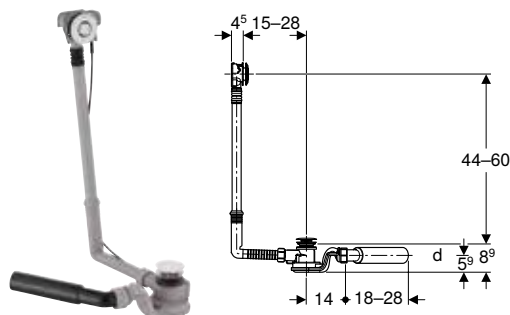

Geberit bathtub drain with push actuation PushControl, d52, height 60 cm, with ready-to-fit-set and connection bend

click & scan

Application purposes

- For bathtubs made of steel, plastic or cast iron
- For custom-size bathtubs
- For bathtubs with valve hole $\varnothing$ 52 mm

Technical data

Overflow discharge rate	0.65 l/s
Depth of water seal (mm)	50 mm

Characteristics

- Quality-monitored in accordance with EN 274-3
- Push actuation aligned with bathtub surface
- With overflow
- Double-sided seals on drain and overflow
- Overflow head with extendible mount can be fastened

Scope of delivery

- Waste outlet
- Trap
- Connection bend 45° made of PE-HD, $\varnothing$ 40 / 50 mm
- Ready-to-fit set
- Protection box
- Fastening material

Art. no.	Colour / surface	DN	d, $\varnothing$ [mm]	Discharge rate [l/s]
150.757.21.6	chrome / glossy	40	40 / 50	1