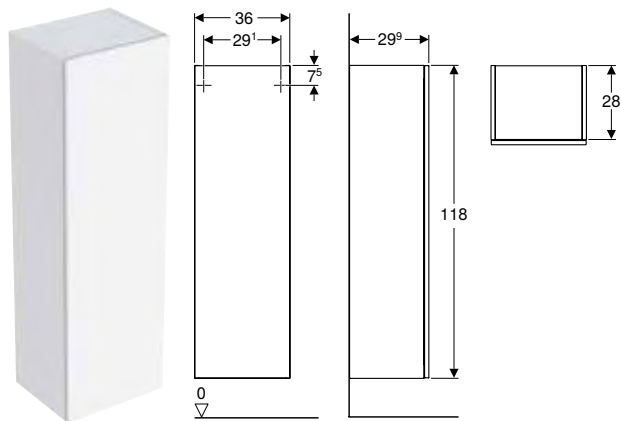

Side cabinets

Geberit Smyle medium cabinet with one door and internal mirror

Technical data

Product material	High-compressed three-layer chipboard

Scope of delivery

- Side cabinet
- 3 glass shelves
- Fastening material

Characteristics

- FSC™ C134279 certified
- Wall-hung
- Can be connected with low cabinet to form a tall cabinet
- With one door
- Door with soft closing
- Opening with push-to-open mechanism
- Movable glass shelves
- Hinge side left or right
- Mirror on inside of door
- Moisture-resistant
- Delivered preassembled

Art. no.	Colour / surface	B	H	T
		[cm]	[cm]	[cm]
500.361.00.1	white / high-gloss coated	36	118	29.9
500.361.JK.1 *	lava / matt coated	36	118	29.9
500.361.JL.1 *	sand grey / high-gloss coated	36	118	29.9
500.361.JR.1	hickory / wood-textured melamine	36	118	29.9

* Order-based production

Can be combined with

- Geberit Smyle low cabinet, open → p. 669
- Geberit Smyle low cabinet with one door → p. 667

Accessories

- Accessory overview – Geberit Smyle bathroom furniture → p. 659