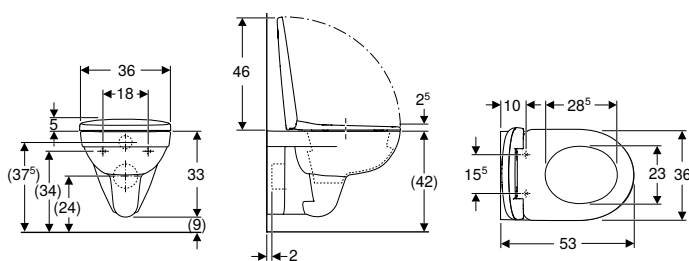

Geberit Selnova set of wall-hung WC, washdown, with WC seat

click & scan

Application purposes

- For concealed cisterns
- For pressure flushing valves

Technical data

Product material	Vitreous china

Characteristics

- Wall-hung
- Washdown WC
- With flush rim
- Type 1, full flush volume 6 / 4 l, in accordance with EN 997
- Type 2 in accordance with EN 997
- 4 l flush
- WC seat made of Duroplast
- Overlapping WC lid

Scope of delivery

- WC ceramic appliance
- WC seat

Art. no.	Colour / surface	B [cm]	H [cm]	T [cm]	QuickRelease function	Soft-closing mechanism	Fastening	Hinge material
501.752.00.1	white	36	38	53	no	no	from below	Stainless steel