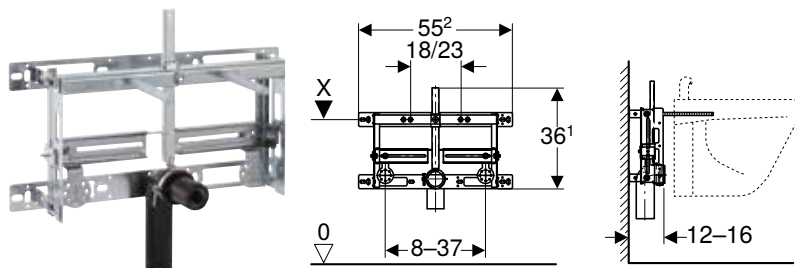

Elements for bidets

Geberit Kombifix element for bidet, universal

click & scan

Application purposes

- For masonry walls
- For installation in part or room-height prewall installations

Scope of delivery

- Connection bend made of PE-HD, $\varnothing$ 50 mm
- Seal $\varnothing$ 44 / 32 mm
- 2 threaded rods M12
- Fastening material

Characteristics

- Zinc-plated mounting frame
- Mounting frame with four fastening brackets
- Adjustable installation depth, 12–16 cm
- Fastening distance for wall-hung bidet 18 or 23 cm
- Height-adjustable bidet fastening
- Fastening for connection bend, height-adjustable and sound-absorbing
- Tap attachments adjustable in width and height

Art. no.	B [cm]	H [cm]	T [cm]
457.893.00.1	55.2	36.1	12

Accessories

- Geberit elbow tap connector 90° with male thread MF 1/2"