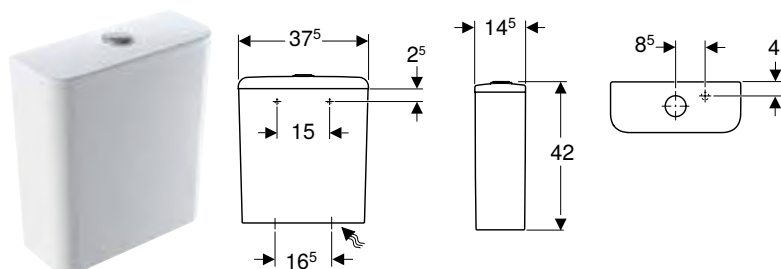

Geberit Smyle exposed cistern, close-coupled, square design, dual flush, bottom water supply connection

click & scan

Application purposes

- For close-coupled installation

Characteristics

- Dual flush
- Water supply connection on the bottom right

Technical data

Flush volume, factory setting	4 l / 2.6 l
Flush volume large, adjustment range	4 l / 6 l
Flush volume small, adjustment range	2.6 l / 4 l
Product material	Vitreous china

Scope of delivery

- Mechanism

Art. no.	Colour / surface	B [cm]	H [cm]	T [cm]
500.214.01.1	white	37.5	42	14.5

To order additionally

- Fastening material for rear wall

Can be combined with

- Geberit Smyle floor-standing WC for close-coupled exposed cistern, washdown, semi-shrouded, Rimfree → p. 677