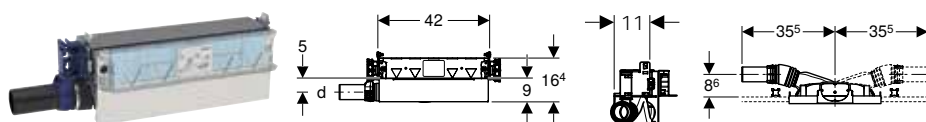

Elements for showers with wall drain

Geberit GIS element for shower, with CleanWall wall drain, for screed height at inlet 90–200 mm

click & scan

Application purposes

- For installation in Geberit GIS support systems for prewalls, partition walls or freestanding walls
- For drainage of floor-even showers
- For composite seals
- For screed height ≥ 90 mm at inlet

Technical data

Depth of water seal (mm)	50 mm

Characteristics

- Quality-monitored in accordance with EN 1253-3
- Infinitely variable height adjustment in Geberit GIS structure
- Adjustable inlet height of trap
- Panelling thickness 10–40 mm
- Suitable for tile structures on floor 2–26 mm
- Adjustable sealing level for tension-free sealing connection
- Suitable for tile structures on wall 2–35 mm
- Lateral drainage connection
- Premounted sealing fleece
- Sealing fleece, 10 cm circumferential, for connecting sealing systems

Scope of delivery

- Straight connector made of PE-HD, $\varnothing$ 50 mm
- Protection box cover with integrated outlet sheet
- Fastening material

Art. no.	DN	d, $\varnothing$ [mm]	Discharge rate [l/s]	B [cm]	H [cm]	T [cm]
461.734.00.1	50	50	0.8	42	16.4	11

To order additionally

- Ready-to-fit set

Accessories

- Geberit ready-to-fit set for CleanWall wall drain, cover made of brushed stainless steel → p. 411
- Geberit ready-to-fit set for CleanWall wall drain, cover made of stainless steel, screwable → p. 411
- Geberit ready-to-fit set for CleanWall wall drain, cover made of plastic → p. 411
- Geberit ready-to-fit set for CleanWall wall drain, tile-bearing, frameless → p. 412
- Geberit ready-to-fit set for CleanWall wall drain, tile-bearing, multi-piece → p. 412
- Geberit CleanWall collector profile for wall drain for shower → p. 412

- Natural stone tiles in the shower area may discolour