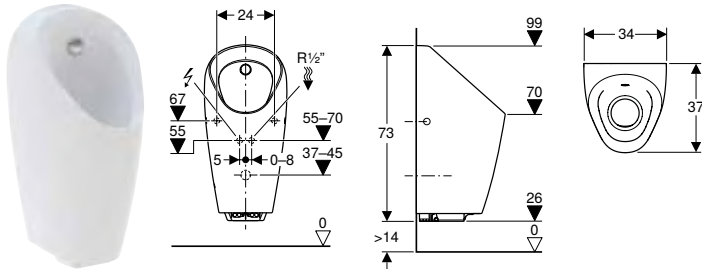

Geberit Selva urinal for integrated control

click & scan

Application purposes

- For waterless operation, can be refitted to operation with flush
- For Geberit installation elements for urinals with or for integrated flush control

Technical data

Degree of protection	IP45
Flush volume small, adjustment range	0.5 l
Product material	Vitreous china

Characteristics

- Without urinal flush control
- Retrofitting to flush operation possible by adding a urinal flush control
- Rimless
- Wall-hung
- Urinal flush control can be mounted from front without removing ceramic appliance
- Trap can be replaced from top, without removing ceramic appliance
- Trap adapter can be height-adjusted without tools
- Drainage system can be cleaned without removing ceramic appliance
- Flushing out of urinal ceramic with 0.5 l per flush guaranteed, while compliant with EN13407

Scope of delivery

- Fastening material
- Hybrid trap
- Urinal trap with suction function
- Drain strainer
- Drain assembly
- Inlet set
- Water pressure reducing valve

Art. no.	Colour / surface	B [cm]	H [cm]	T [cm]	Outlet
116.085.00.1	white	34	73	37	to the rear

Can be combined with

- Geberit Duofix element for urinal, 112–130 cm, universal, for exposed flushing valve
- Geberit GIS element for urinal, 114 cm, universal, for exposed flushing valve
- Geberit Kombifix element for urinal, 109–127 cm, universal, for exposed flushing valve

Accessories

- Geberit urinal flush control for Preda, Selva and Tamina urinals, mains operation
- Geberit urinal flush control for Preda, Selva and Tamina urinals, battery operation
- Geberit urinal flush control for Preda, Selva and Tamina urinals, self-sustaining power supply
- Geberit drain strainer for trap adapter d140 → p. 941

- For flushed operation the Geberit urinal flush control for urinals Preda, Selva and Tamina has to be ordered additionally
- Pre-install circular pipe if retrofitting to flush operation is to take place later. Avoid dead-end pipes.
- For installing and removing the urinal flush control without removing the ceramic appliance, the urinal rim height must be at least 58 cm above finished floor