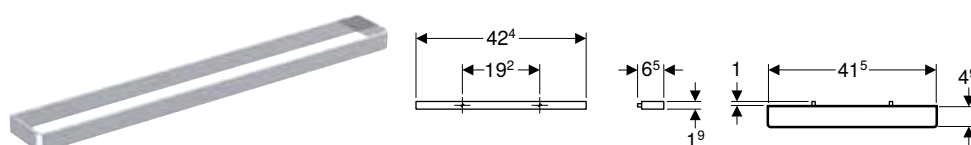

Geberit towel rail for bathroom furniture

click & scan

Application purposes

- For mounting on a washbasin cabinet

Characteristics

- Right-angled corner

Technical data

Product material	Steel

Scope of delivery

- Towel rail
- Fastening material

Art. no.	Colour / surface	B [cm]	H [cm]	T [cm]
502.328.00.1	chrome / glossy	42.4	1.9	4.9
502.328.01.3	white / matt powder-coated	42.4	1.9	4.9
502.328.14.1	black matt / matt powder-coated	42.4	1.9	4.9
502.328.JK.1	lava / matt powder-coated	42.4	1.9	4.9
502.328.JL.1	sand grey / matt powder-coated	42.4	1.9	4.9