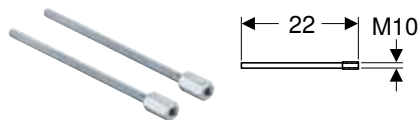

Application purposes

- For extending Geberit Duofix wall anchors by 20 cm
- For Geberit Duofix wall anchors with threaded rod M10

Characteristics

- Can be shortened
- Zinc-plated

Art. no.
111.887.00.1

Scope of delivery