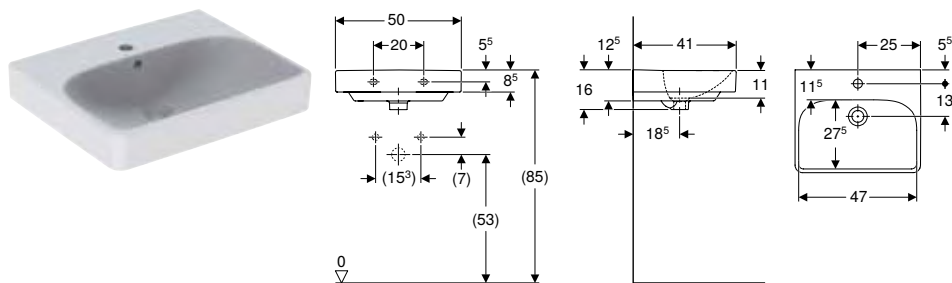

Geberit Smyle handrinse basin, square design

click & scan

Technical data

Product material	Vitreous china

Characteristics

- Can be installed with a washbasin cabinet
- Can be combined with half pedestal
- Can be combined with full pedestal

Art. no.	Colour / surface	Tap hole	Overflow	Cabinet width	H	T
				[cm]	[cm]	[cm]

B / width: 50 cm

500.256.01.1	white	centred	visible, symmetrical	49.2	16	41

Can be combined with

- Geberit Smyle cabinet for handrinse basin, square design, with one door → p. 662
- Geberit Smyle half pedestal → p. 657
- Geberit Selnova Square full pedestal → p. 690

Accessories

- Geberit dip tube trap for washbasin, horizontal outlet
- Geberit dip tube trap for washbasin, space-saving model, horizontal outlet
- Geberit fastening material for handrinse basin → p. 1005