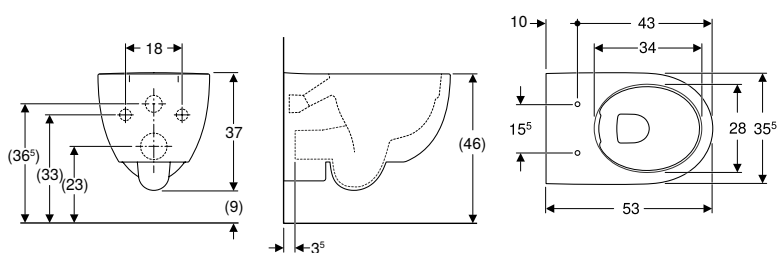

Wall-hung WCs, raised

Geberit Selnova wall-hung WC, Premium, washdown, raised, shrouded, Rimfree

click & scan

Application purposes

- For concealed cisterns
- For pressure flushing valves

Technical data

Product material	Vitreous china

Characteristics

- Washdown WC
- Wall-hung
- Rimless WC ceramic appliance featuring Rimfree flush technology
- Easy fastening with Easy Fast Fixing (type EFF3)
- Type 1, full flush volume 6 / 5 / 4 l, in accordance with EN 997
- Shrouded
- Raised ceramic upper edge 46 cm at standard fastening height

Scope of delivery

- Fastening material

Art. no.	Colour / surface	B [cm]	H [cm]	T [cm]
500.694.01.2	white	35.5	37	53

To order additionally

- WC seat

Can be combined with

- Geberit Selnova WC seat, fastening from above → p. 736
- Geberit AquaClean Tuma Comfort WC enhancement solution → p. 846
- Geberit AquaClean Tuma Classic WC enhancement solution → p. 848

- Depending on the installation type, a Geberit connection set for wall-hung WC, length 30 cm is required for mounting