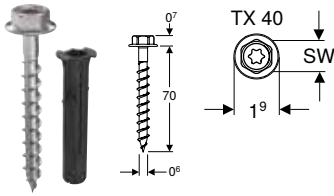

Geberit set of wood screws with dowels

click & scan

Application purposes

- For fastening Geberit Duofix system rails

Characteristics

- Hexalobular socket TX 40

Scope of delivery

- Bolt
- Dowel

Art. no.	SW [mm]
111.089.00.1	13