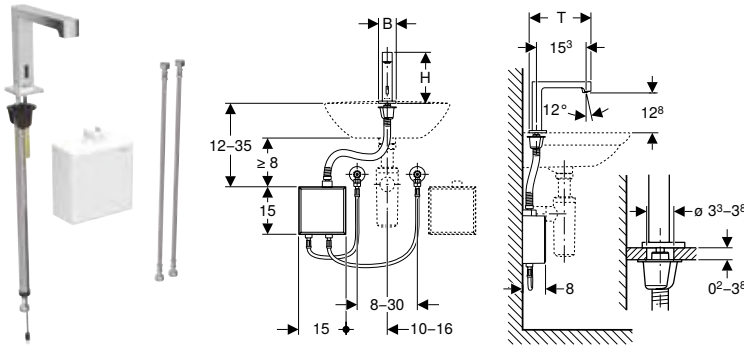

Accessories

- Geberit tap aerator for Piave and Brenta washbasin taps → p. 352

Taps

Washbasin taps
Deck-mounted, generator operation

Geberit Brenta washbasin tap, deck-mounted, generator operation, with exposed function box