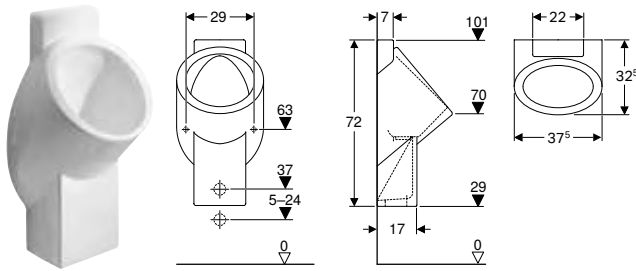

Geberit Centaurus urinal, waterless, outlet to the rear or downwards

click & scan

Application purposes

- For urinal installations with inlet from the rear and outlet to the rear or downwards
- For operating without water

Technical data

Product material	Vitreous china

Characteristics

- Wall-hung
- Rimless
- Hidden drain
- Hidden fastening

Scope of delivery

- Fastening material for urinal
- Distance washers
- Drain assembly

Art. no.	Colour / surface	B [cm]	H [cm]	T [cm]	Outlet
236400600	PO white / KeraTect	37.5	72	32.5	to the rear or downwards

PO: Phase out as of December 2025

To order additionally

- Geberit drain set for hybrid and waterless urinals

Accessories

- Geberit fastening material for urinal renovation → p. 944
- Geberit urinal division, sanitary ceramic → p. 938