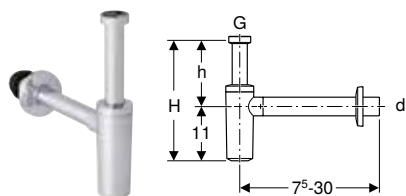

Geberit dip tube trap for washbasin, horizontal outlet, push-on seal, wall collar

click & scan

Application purposes

- For washbasins

Technical data

Depth of water seal (mm)	75 mm
Product material	ABS

Characteristics

- Quality-monitored in accordance with EN 274-3
- Corrosion-resistant
- Horizontal outlet

Scope of delivery

- Wall collar
- Sleeve made of EPDM

Art. no.	Colour / surface	d, ø [mm]	G ["]	H [cm]	h [cm]
151.024.14.1	black matt	32	1 1/4	17-33	6-22
151.025.14.1	black matt	40	1 1/4	17-33	6-22

Accessories

- Geberit extension for dip tube trap → p. 372