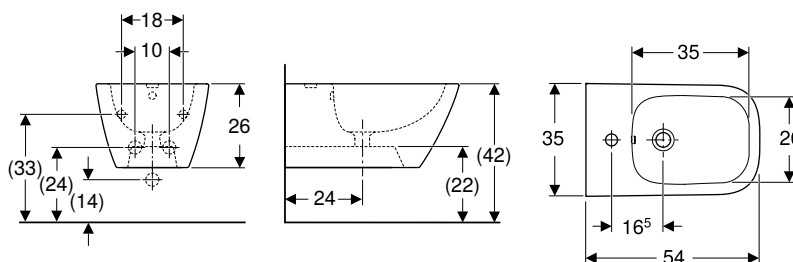

Bidets

Wall-hung bidets

Geberit Smyle wall-hung bidet, square, shrouded

click & scan

Application purposes

- For single-hole taps with flexible hoses

Technical data

Product material	Vitreous china

Characteristics

- Wall-hung
- Hidden water supply connection
- Easy fastening with Easy Fast Fixing (type EFF3)
- Shrouded
- Hidden fastening

Scope of delivery

- Fastening material

Art. no.	Colour / surface	Overflow	B [cm]	H [cm]	T [cm]
500.209.01.1	white	visible, symmetrical	35	26	54