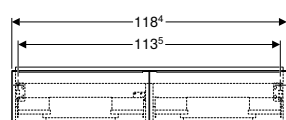

Mix & Match

Geberit iCon cabinet for double washbasin, with two drawers

click & scan

Geberit
iCon

Technical data

Product material	High-compressed three-layer chipboard
Drawer load max.	30 kg

Scope of delivery

- Cabinet for double washbasin
- Fastening material

Characteristics

- FSC™ C134279 certified
- Wall-hung
- With two drawers
- Opening with handle
- Exchangeable handle
- Drawer with soft closing
- Drawer without trap cutout
- Moisture-resistant
- Delivered preassembled

Art. no.	Colour / surface	Mix & Match	B [cm]	H [cm]	T [cm]
Washbasin width: 120 cm					
502.314.01.1	Body, Front: white / high-gloss coated Handle: white / matt powder-coated	Yes	118.4	24.7	47.6
502.314.01.2	Body, Front: white / high-gloss coated Handle: chrome / glossy	Yes	118.4	24.7	47.6
502.314.01.3 *	Body, Front: white / matt coated Handle: white / matt powder-coated	Yes	118.4	24.7	47.6
502.314.JH.1	Body, Front: oak / wood-textured melamine Handle: lava / matt powder-coated	Yes	118.4	24.7	47.6
502.314.JK.1	Body, Front: lava / matt coated Handle: lava / matt powder-coated	Yes	118.4	24.7	47.6
502.314.JL.1 *	Body, Front: sand grey / high-gloss coated Handle: sand grey / matt powder-coated	Yes	118.4	24.7	47.6
502.314.JR.1 *	Body, Front: hickory / wood-textured melamine Handle: lava / matt powder-coated	Yes	118.4	24.7	47.6

* Order-based production

Can be combined with

- Geberit iCon Light double washbasin → p. 602
- Geberit iCon low cabinet with two drawers → p. 624
- Geberit iCon double washbasin → p. 601
- Geberit Acanto double washbasin → p. 555

Accessories

- Accessory overview – Geberit iCon bathroom furniture → p. 607

- A Geberit washbasin connector, space-saving model is required for the installation of the base cabinet. See assortment overview washbasin series or online catalogue, washbasin accessories
- Mix & Match: Articles of the same width can be freely combined in the Geberit ONE, Acanto and iCon series