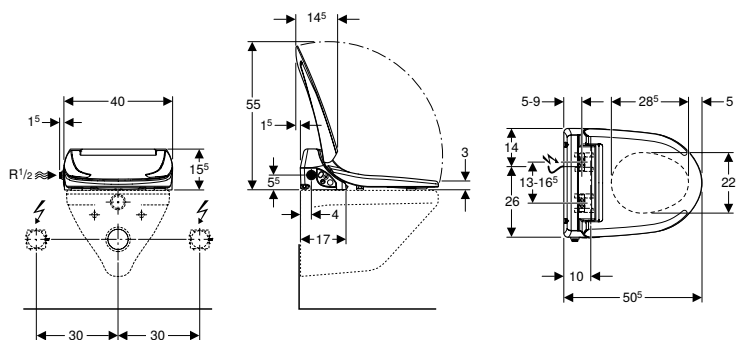

- This product is supplied with the Geberit AquaClean descaling agent. This consumable contains classified hazardous substances. Information, instructions and measures for handling hazardous substances safely can be found at <https://www.geberit-global.com>.
- Choose water supply connection set according to the installation type

Geberit AquaClean 4000 WC enhancement solution

click & scan

Application purposes

- For convenient toilet use
- For gently cleaning the anal area with water
- For subsequent mounting on WC ceramic appliances (replaces WC seat)

Technical data

Degree of protection	IPX4
Nominal voltage	230 V AC
Mains frequency	50–60 Hz
Power consumption in economy mode / with heating switched on	0.45 W / 5.8 W
Cable length	2 m
Flow pressure	0.5–10 bar
Operating temperature	10–40 °C
Water temperature, factory setting	37 °C
Spray time	20 s
WC seat load max.	150 kg

Characteristics

- WC seat ring and WC lid with soft-closing mechanism
- Integrated storage water heater
- Spray arm with nozzle can be extended for anal area
- Spray intensity can be set to five different levels
- Automatic pre- and postrinsing of the spray nozzle with fresh water
- Shower spray gradually cools down continuously during shower procedure
- Adjustable storage water heater operating mode (ON/OFF/economy mode)
- User detection for water heating
- Most recently used settings are stored automatically
- Water supply connection on the left
- Mains connection at rear, with hidden pipe-laying option to the left or right
- Mains connection cable can be cut to length
- Approval in accordance with (DIN) EN 1717 / (DIN) EN 13077

Scope of delivery

- Water supply connection set for left connection, for exposed cistern
- Spray shield
- Compensation pad for WC seat / ceramic appliance
- Fastening material

Art. no.	Colour / surface	B [cm]	H [cm]	T [cm]	Protection class	Power consumption [W]	Plug type	QuickRelease function
146.130.11.1	WC top: white	40	15.5	50.5	I	800	CEE 7/7	Yes, WC seat ring and WC lid

Available as of April 2026

Can be combined with

- Geberit Selnova floor-standing WC for close-coupled exposed cistern, washdown, horizontal outlet, semi-shrouded, Rimfree → p. 730
- Geberit Selnova wall-hung WC, washdown → p. 724
- Geberit Selnova wall-hung WC, washdown, Rimfree → p. 723
- Geberit Selnova floor-standing WC for close-coupled exposed cistern, washdown, horizontal outlet, semi-shrouded → p. 732
- Geberit Selnova floor-standing WC for close-coupled exposed cistern, washdown, vertical outlet → p. 734
- Geberit Selnova floor-standing WC for close-coupled exposed cistern, washdown, horizontal outlet → p. 734
- Geberit Selnova floor-standing WC, washdown, back-to-wall, horizontal outlet, semi-shrouded → p. 729
- Geberit Selnova floor-standing WC, washdown, back-to-wall, horizontal or vertical outlet, semi-shrouded, Rimfree → p. 728

Accessories

- Accessory overview – Water and electrical connection for Geberit concealed cisterns → p. 851