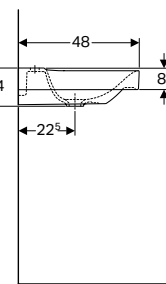

Geberit Xeno² washbasin with shelf surface

click & scan

Technical data

Product material	Fine fireclay

Characteristics

- Can be installed with a washbasin cabinet
- Asymmetrical
- With shelf surface

Art. no.	Colour / surface	Tap hole	Overflow	H [cm]	T [cm]	Shelf space
B / width: 90 cm						
500.533.01.1	white / KeraTect	centred	without	14	48	right
500.535.01.1	white / KeraTect	centred	without	14	48	left
500.534.01.1	white / KeraTect	without	without	14	48	right
500.536.01.1	white / KeraTect	without	without	14	48	left

To order additionally

- Washbasin connector

Can be combined with

- Geberit Xeno² cabinet for washbasin with shelf surface, with one drawer → p. 535
- Geberit Xeno² cabinet for washbasin with shelf surface, with two drawers → p. 536

Accessories

- Accessory overview – Geberit Xeno² washbasins → p. 525

- Geberit washbasin connector Clou with lever actuation only for washbasins with one tap hole. Compatible with washbasins with one tap hole 60 and 90 cm only when installed without cabinet