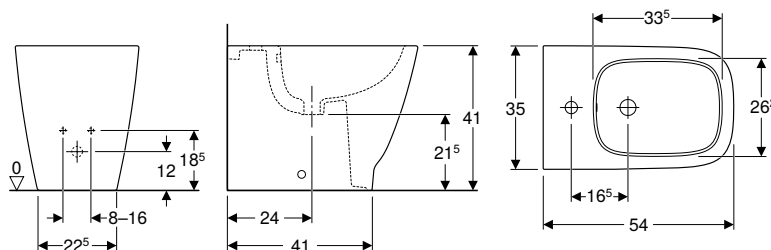

Floor-standing bidets

Geberit Smyle floor-standing bidet, square, back-to-wall, shrouded

click & scan

Technical data

Product material	Vitreous china

Scope of delivery

- Fastening material

Characteristics

- Floor-standing
- Back-to-wall
- Hidden water supply connection
- Shrouded
- Hidden fastening

Art. no.	Colour / surface	Overflow	B [cm]	H [cm]	T [cm]
500.841.00.1	white	visible, symmetrical	35	34.5	54