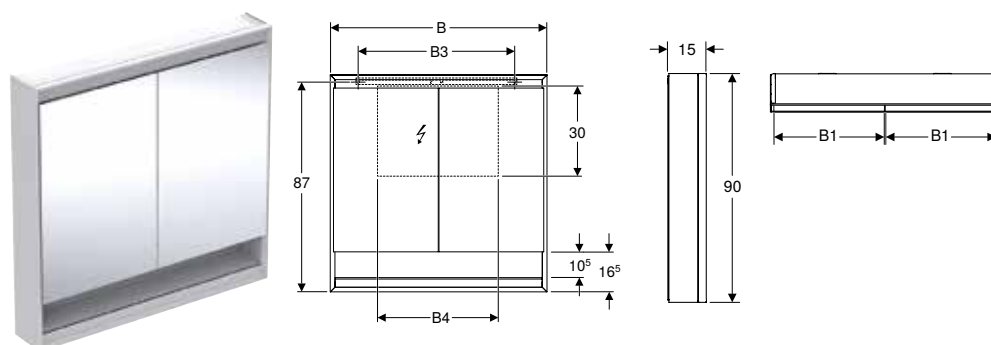

Geberit ONE mirror cabinet with niche and ComfortLight, with two doors, exposed installation, height 90 cm

click & scan

Technical data

Degree of protection	IP44
Nominal voltage	230 V AC
Mains frequency	50 Hz
Operating voltage	24 V DC
Product material	Aluminium
Light source energy efficiency class	E
Light colour	2200–4000 K
Service life of LED lighting max.	72000 h
Measuring method	L80B10
Colour rendering index	90
Standard deviation of colour matching	3 SDCM

Characteristics

- With ComfortLight
- LED lighting
- Indirect lighting
- Internal lighting
- Lighting mood infinitely adjustable from orientation light to day-light
- Functions can be triggered via touch sensor
- DALI-compatible control
- Compatible with Geberit Home App
- Time slot in desired luminous intensity adjustable with Geberit Home App
- With two doors
- Doors mirrored on both sides
- With two power sockets
- Power sockets mounted on the internal side at the top left and top right
- Continuously movable glass shelves

Scope of delivery

- 3 glass shelves
- Dummy cover for power socket left or right
- Mounting material

Art. no.	Colour / surface	B1 [cm]	B3 [cm]	B4 [cm]	H [cm]	H2 [cm]	T [cm]	Protection class	Power consumption [W]	Luminous flux (max. / above / below) [lm]

B / width: 75 cm

505.832.00.1	anodised aluminium	36	65	35	90	10.5	15	I	75	4165 / 3248 / 917
505.832.00.2	white / powder-coated aluminium	36	65	35	90	10.5	15	I	75	4165 / 3248 / 917

B / width: 90 cm

505.833.00.1	anodised aluminium	43.5	65	50	90	10.5	15	I	90	5058 / 3944 / 1114
505.833.00.2	white / powder-coated aluminium	43.5	65	50	90	10.5	15	I	90	5058 / 3944 / 1114

B / width: 105 cm

505.834.00.1	anodised aluminium	51	95	65	90	10.5	15	I	105	5950 / 4640 / 1310
505.834.00.2	white / powder-coated aluminium	51	95	65	90	10.5	15	I	105	5950 / 4640 / 1310

B / width: 120 cm

505.835.00.1	anodised aluminium	58.5	95	80	90	10.5	15	I	120	6843 / 5336 / 1507
505.835.00.2	white / powder-coated aluminium	58.5	95	80	90	10.5	15	I	120	6843 / 5336 / 1507

Accessories

- Geberit magnetic holder → p. 514
- Geberit magnifying mirror → p. 514

- Standard actuation via mirror cabinet and room push-button. Actuation via room switch must be changed accordingly in the Geberit Home app