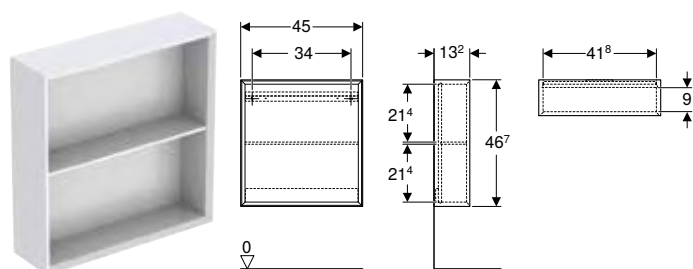

Geberit shelf unit, square

click & scan

Application purposes

- For Geberit ONE, Acanto and iCon series

Technical data

Product material	High-compressed three-layer chipboard

Characteristics

- FSC™ C134279 certified
- Wall-hung
- With one fixed shelf
- Hidden fastening
- Moisture-resistant
- Delivered preassembled

Scope of delivery

- High-level cabinet
- Fastening material

Art. no.	Colour / surface	H [cm]	T [cm]
B / width: 45 cm			
502.323.01.1	white / high-gloss coated	46.7	13.2
502.323.01.3 *	white / matt coated	46.7	13.2
502.323.JH.1	oak / wood-textured melamine	46.7	13.2
502.323.JK.1	lava / matt coated	46.7	13.2
502.323.JL.1 *	sand grey / high-gloss coated	46.7	13.2
502.323.JR.1 *	hickory / wood-textured melamine	46.7	13.2

* Order-based production