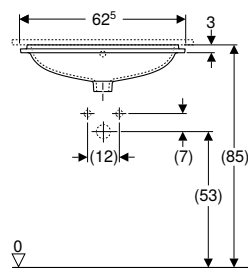

Geberit VariForm under-countertop washbasin, elliptic

click & scan

Application purposes

- For mounting on washtops from below

Technical data

Product material	Vitreous china

Characteristics

- Elliptic
- Easy to mount thanks to provided cutout template

Scope of delivery

- Fastening material
- Template

Art. no.	Colour / surface	Tap hole	Overflow	H [cm]	T [cm]
B / width: 62.5 cm					
500.756.01.2	white	without	visible, symmetrical	18	49
500.758.01.2 *	white	without	without	18	49

* Order-based production

Accessories

- Geberit waste outlet with free outlet and valve cover
- Geberit waste outlet with free outlet, screen