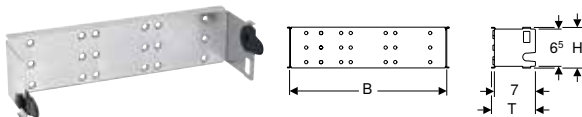

Geberit GIS mounting plate for concealed stop valves, 270 mm

click & scan

Application purposes

- For installation in Geberit GIS support systems for prewalls, partition walls or freestanding walls
- For fastening Geberit concealed ball valves with fastening
- For fastening concealed stop valves JRG LegioStop®

Characteristics

- Infinitely variable height adjustment in Geberit GIS structure
- Crossbar, zinc-plated
- Crossbar with two quick-action fasteners

Art. no.	B [cm]	H [cm]	T [cm]
461.149.00.1	27	7	7.5

Accessories

- Geberit concealed ball valve with fastening → p. 98