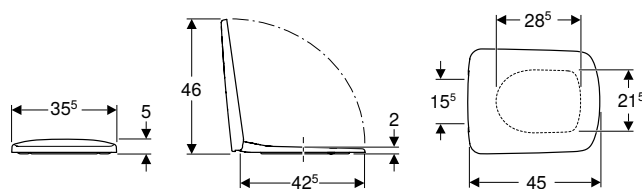

Geberit Selnova Square WC seat, slim design, fastening from above

click & scan

Technical data

Product material	Duroplast
Fastening distance	15.5 cm

Scope of delivery

- WC seat

Characteristics

- Hinges made of metal
- Square design
- Overlapping WC lid

Art. no.	Colour / surface	B [cm]	H [cm]	T [cm]	QuickRelease function	Soft-closing mechanism	Fastening	Hinge material
500.334.01.1	white / glossy	35.5	4.5	45	no	yes	from above	Brass chrome-plated
500.336.01.1	white / glossy	35.5	4.5	45	Yes, with QuickRelease hinges	yes	from above	Brass chrome-plated
500.338.01.1	white / glossy	35.5	4.5	45	no	no	from above	Stainless steel

Can be combined with

- Geberit Selnova Compact wall-hung WC, washdown, small projection, square design → p. 747
- Geberit Selnova Square wall-hung WC, square, washdown, Rimfree → p. 704
- Geberit Selnova Square wall-hung WC, square, washdown → p. 705
- Geberit Selnova Square floor-standing WC, square, washdown, back-to-wall, horizontal or vertical outlet, semi-shrouded, Rimfree → p. 705
- Geberit Selnova Square floor-standing WC for close-coupled exposed cistern, washdown, back-to-wall, horizontal or vertical outlet, semi-shrouded, Rimfree → p. 706
- Geberit Selnova Square floor-standing WC for close-coupled exposed cistern, washdown, horizontal outlet, semi-shrouded, Rimfree → p. 706