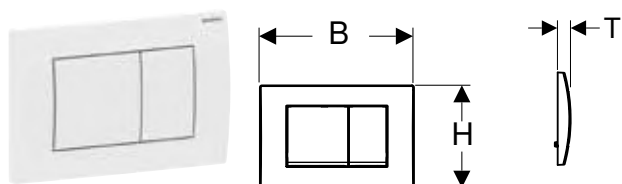

Geberit Delta20 actuator plate, square, dual flush

click & scan

Application purposes

- For flush actuation with Delta concealed cisterns

Technical data

Actuation force (N) max.	20 N

Characteristics

- Front actuation

Scope of delivery

- Mounting frame
- 2 actuator rods
- Fastening material

Art. no.	Colour / surface	Product material	B [cm]	H [cm]	T [cm]
115.137.11.1	Plate, Button: white / glossy	Plastic	24.6	16.4	2.3
115.137.21.1	Plate, Button: chrome / glossy	Plastic	24.6	16.4	2.3
115.137.46.1	Plate, Button: chrome / matt	Plastic	24.6	16.4	2.3