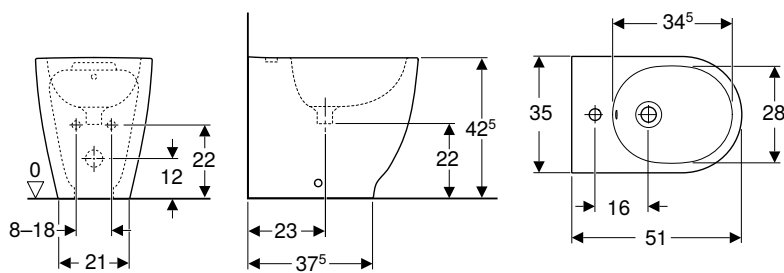

Floor-standing bidets

Geberit Acanto floor-standing bidet, back-to-wall, shrouded

click & scan

Geberit
Acanto

Technical data

Product material	Vitreous china

Scope of delivery

- Fastening material

Characteristics

- Floor-standing
- Back-to-wall
- Hidden water supply connection
- Small projection
- Shrouded
- Hidden fastening

Art. no.	Colour / surface	Overflow	B [cm]	H [cm]	T [cm]
500.603.01.2	white	visible, symmetrical	35	42.5	51