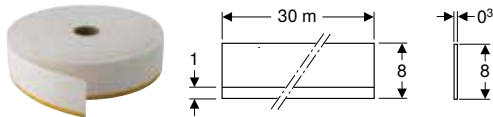

Characteristics

- 2025 range
- Zinc-plated
- Corrosion-resistant
- Inherently stable

Art. no.	B [cm]	H [cm]	T [cm]
111.979.00.1	300	3.4	5

Accessories

- Geberit set of wood screws with dowels → p. 38

Geberit Duofix sound insulation tape