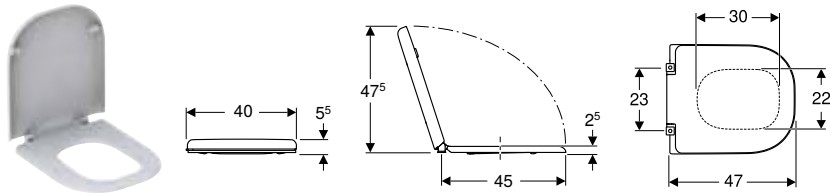

Geberit Selnova Comfort WC seat, square design, barrier-free, antibacterial, fastening from below

Technical data

Product material	Duroplast
Fastening distance	23 cm

Characteristics

- Barrier-free
- Antibacterial
- With hinge bar made of stainless steel
- Oblique buffers extend into the ceramic chamfer of the WC ceramic appliance and prevent the WC seat sliding sideways
- Overlapping WC lid
- Square design

Scope of delivery

- WC seat

Art. no.	Colour / surface	B [cm]	H [cm]	T [cm]	QuickRelease function	Soft-closing mechanism	Fastening	Hinge material
500.793.01.1	P white	40	5.5	47	no	no	from below	Stainless steel

P: Phase out

Can be combined with

- Geberit Selnova Comfort wall-hung WC, square, washdown, large projection, barrier-free, Rimfree → p. 755
- Geberit Selnova Comfort wall-hung WC, square, washout → p. 756

- Replaced by art. no. 572830000