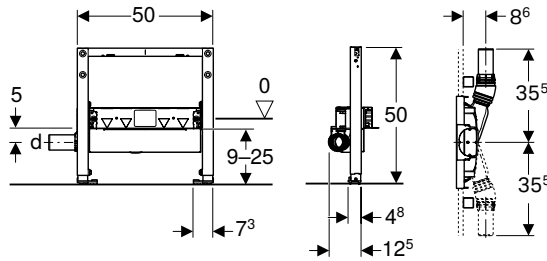

Geberit Duofix element for shower, 50 cm, with CleanWall wall drain, for screed height at inlet 90–250 mm

Application purposes

- For metal and wood frame walls
- For Geberit Duofix system walls
- For installation in room-height pre-walls
- For installation in room-height partition walls
- For composite seals
- For drainage of floor-even showers
- For screed height ≥ 90 mm at inlet

Technical data

Depth of water seal (mm)	50 mm

Scope of delivery

- Straight connector made of PE-HD, $\varnothing$ 50 mm
- Protection box cover with integrated outlet sheet
- Fastening material

Characteristics

- 2025 range
- Statically self-supporting frame, protected against corrosion with powder coating
- With pull-out plate for lateral fastening above the element on metal or wood profiles or on Geberit Duofix system studs
- Alternative fastening point for wall anchors
- Rotating foot plates, suitable for installation in U profiles UW 50 and UW 75
- Foot plates that can be mounted in Geberit Duofix system rail without tools, without additional components
- Galvanised non-slip leg supports protected against corrosion
- Quality-monitored in accordance with EN 1253-3
- Adjustable sealing level for tension-free sealing connection
- Premounted sealing fleece
- Sealing fleece, 10 cm circumferential, for connecting sealing systems
- Adjustable inlet height of trap
- Panelling thickness 10–40 mm
- Suitable for tile structures on floor 2–26 mm
- Suitable for tile structures on wall 2–35 mm
- Lateral drainage connection

Art. no.	DN	d, $\varnothing$ [mm]	Discharge rate [l/s]	B [cm]	H [cm]	T [cm]
111.591.00.2	50	50	0.8	50	50	12.5

To order additionally

- Ready-to-fit set

Accessories

- Accessory overview – Geberit Duofix elements for showers and bathtubs → p. 81

- Natural stone tiles in the shower area may discolour