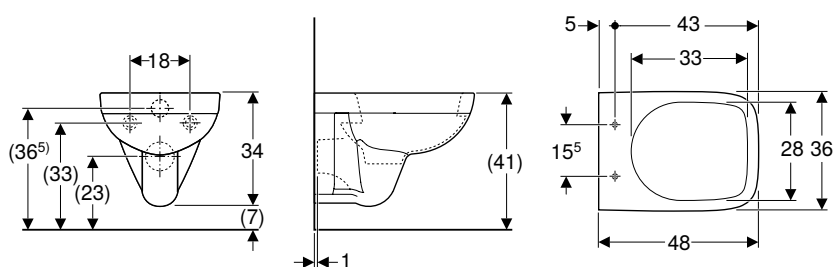

Geberit Selnova Compact wall-hung WC, washdown, small projection, square design

Application purposes

- For concealed cisterns
- For pressure flushing valves
- Suitable for installation in small bathrooms and guest WCs

Technical data

Product material	Vitreous china

Characteristics

- Wall-hung
- Washdown WC
- With flush rim
- Type 1, full flush volume 6 / 4 l, in accordance with EN 997
- Type 2 in accordance with EN 997
- 4 l flush
- Small projection

Scope of delivery

- WC ceramic appliance

Art. no.	Colour / surface	B [cm]	H [cm]	T [cm]
500.263.01.1	white	36	34	48

To order additionally

- WC seat

Can be combined with

- Geberit Selnova Square WC seat, slim design, fastening from above → p. 708