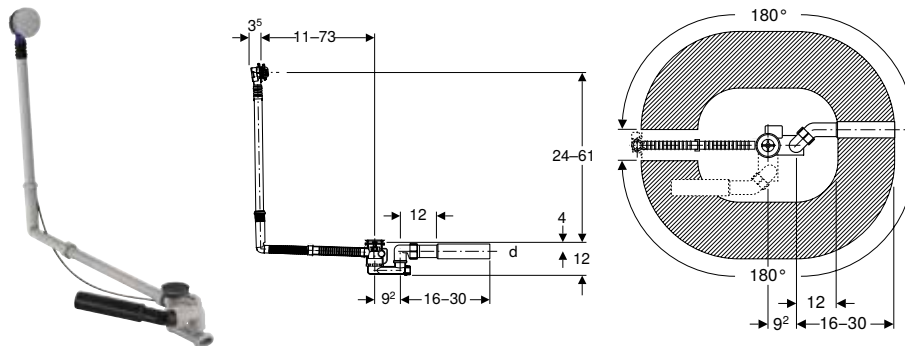

Geberit bathtub drain with turn handle, d52, length 73 cm, with ready-to-fit-set

click & scan

Application purposes

- For bathtubs with valve hole \varnothing 52 mm
- For bathtubs made of steel, plastic or cast iron
- For custom-size bathtubs