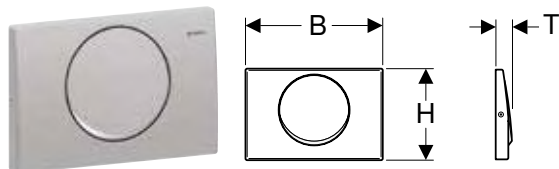

Actuator plates and WC flush controls

Actuator plates
For Delta concealed cisterns

Geberit Delta10 actuator plate, round, stop-and-go flush, screwable

click & scan

Application purposes

- For flush actuation with Delta concealed cisterns

Technical data

Actuation force (N) max.	20 N

Characteristics

- Front actuation

Scope of delivery

- Mounting frame
- Actuator rod
- Stop-and-go lever
- Set of bolts
- Fastening material

Art. no.	Colour / surface	Product material	B [cm]	H [cm]	T [cm]
115.108.00.1	Plate, Button: brushed	Stainless steel	24.6	16.4	3