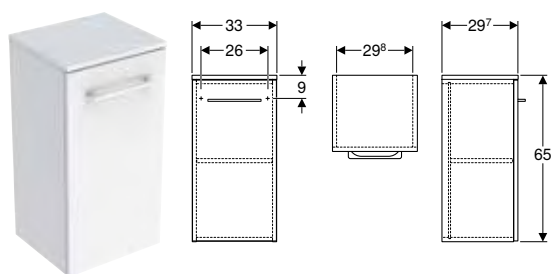

Side cabinets

Geberit Selnova Square low cabinet with one door

click & scan

Technical data

Product material	High-compressed three-layer chipboard

Scope of delivery

- Fastening material
- Handle

Characteristics

- FSC™ C134279 certified
- Wall-hung
- With one door
- Opening with handle
- With one movable shelf
- Door with soft closing
- Hinge side left or right
- Moisture-resistant
- Delivered preassembled

Art. no.	Colour / surface	B [cm]	H [cm]	T [cm]
501.272.00.1	PO white / high-gloss coated	33	65	29.7

PO: Phase out as of January 2026

Can be combined with

- Geberit Selnova Square medium cabinet with one door → p. 696
- Geberit Selnova Square cabinet for handrinse basin, with one door → p. 694
- Geberit Selnova Square cabinet for vanity basin, slim rim, with one door → p. 694
- Geberit Selnova Square cabinet for vanity basin, slim rim, with two doors → p. 695
- Geberit Selnova Square mirror cabinet with two doors and two glass shelves → p. 698

Accessories

- Accessory overview – Geberit Selnova Square bathroom furniture → p. 693