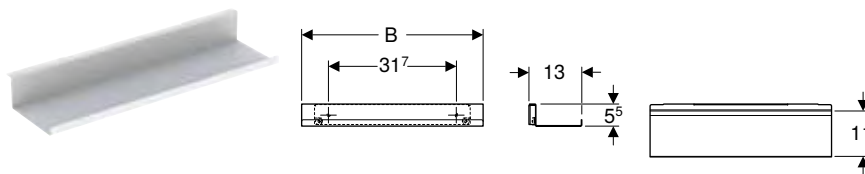

Additional furniture

Geberit wall shelf

click & scan

Technical data

Product material	Steel
------------------	-------

Scope of delivery

- Wall shelf
- Fastening material

Characteristics