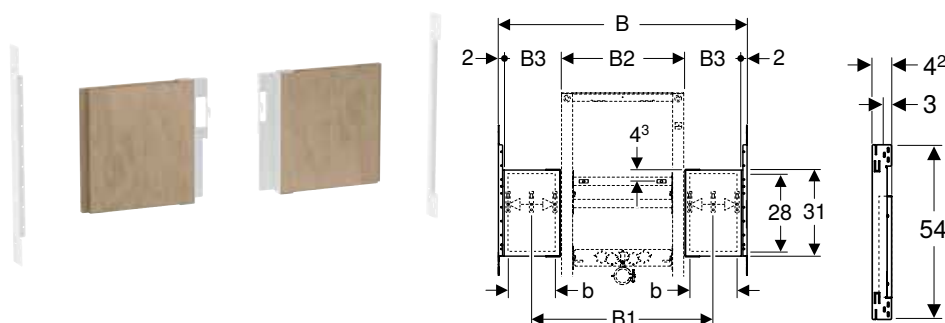

Geberit Duofix mounting plate for washbasin with washbasin cabinet and one washbasin tap, concentric

click & scan

Application purposes

- For drywall construction
- For installation in part or room-height prewall installations
- For installation in room-height installation walls
- For installation in part or room-height Geberit Duofix system walls
- For fastening between Geberit Duofix elements for washbasin and studs
- For fastening washbasins with cabinet
- For use with concentric outlet tap

Scope of delivery

- 2 mounting plates with fixing brackets
- 2 fixing brackets
- Fastening material

Characteristics

- Width adapted to Geberit ONE washbasins with cabinets
- Width adapted to Geberit Duofix crossbars for element fastening, for stud clearance from 60 cm
- Mounting plate can be cut to element width 44 or 50 cm
- Mounting plate made of veneered wood, waterproof bonded
- Building material class B2 in accordance with DIN 4102-1, resp. class D-s2, d0 in accordance with EN 13501-3
- Formaldehyde release class A in accordance with EN 1084, resp. Class E 1 according to EN 13936

Art. no.	Nominal width [cm]	B [cm]	B1 [cm]	B2 [cm]	B3 [cm]	b [cm]	H [cm]	T [cm]
111.951.00.1	60	65	47-58	44	8.5	5.5	31	3
111.952.00.1	75	80	53-73	50	13	10	31	3
111.953.00.1	90	95	53-88	50	20.5	17.5	31	3
111.954.00.1	105	110	53-103	50	28	25	31	3
111.955.00.1	120	125	53-118	50	35.5	32.5	31	3

To order additionally

- Fastening material for washbasin (if the positions of the fastening screws are on the mounting plates)

Accessories

- Geberit Duofix crossbar for element fastening, for stud clearance from 60 cm → p. 92