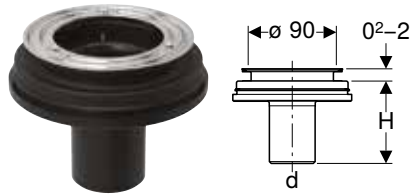

Waste fittings and traps for showers and bathtubs

Drain assemblies for shower trays, d90

Drain covers

Geberit shower drain d90, for cross-floor installation, without trap

click & scan

Application purposes

- For shower trays with valve hole $\varnothing$ 90 mm
- For shower trays without overflow
- For use as floor drain with vertical outlet

Scope of delivery

- Outlet pipe made of PE-HD, $\varnothing$ 50 mm
- Fastening material

Art. no.	DN	d, $\varnothing$ [mm]	H [cm]
150.592.00.1	50	50	8.5

To order additionally

- Trap
- Ablaufdeckel $\varnothing$ 90 mm

Can be combined with

- Geberit Split drain cover, d90, for shower drain, 30/50 mm water seal depth $\rightarrow$ p. 421
- Geberit drain cover d90, for shower drain, depth of water seal 30 / 50 mm $\rightarrow$ p. 420

Drain covers

Geberit drain cover d90, for shower drain, depth of water seal 30 / 50 mm

click & scan

Application purposes

- For Geberit shower drains
- For valve holes $\varnothing$ 90 mm

Scope of delivery

- Comb insert

Art. no.	Colour / surface	d, $\varnothing$ [mm]	Product material
150.265.11.1	white alpine	115	Plastic
150.265.21.1	chrome / glossy	115	Plastic
150.265.46.1	chrome / matt	115	Plastic

Can be combined with

- Geberit shower drain d90, depth of water seal 30 mm, outlet made of PE $\rightarrow$ p. 419
- Geberit shower drain d90, for cross-floor installation, without trap $\rightarrow$ p. 420
- Geberit shower drain d90, depth of water seal 50 mm, outlet made of PE $\rightarrow$ p. 419