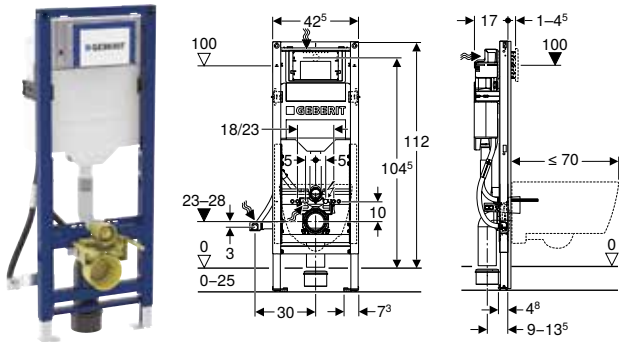

Geberit Duofix element for wall-hung WC, 112 cm, with Sigma concealed cistern 12 cm, barrier-free

Application purposes

- For metal and wood frame walls
- For Geberit Duofix system walls
- For installation in part- or room-height prewalls
- For installation in room-height partition walls
- Suitable for barrier-free construction
- For floor constructions 0–25 cm
- For wall-hung WCs
- For hidden connection in WC ceramic appliances
- Not suitable for fire protection sets for Geberit Duofix element for wall-hung WC or fire protection for flush pipe and connection bend

Technical data

Flow pressure	0.1–10 bar
Flush volume, factory setting	6 l / 3 l
Flush volume large, adjustment range	4 l / 4.5 l / 6 l / 7.5 l
Flush volume small, adjustment range	2–4 l
Flow rate at 300 kPa / 3 bar	0.16 l/s
Product material	Steel
Height-adjustable	Yes

Scope of delivery

- Water supply connection R 1/2", compatible with MasterFix and MeplaFix, with integrated angle stop valve and hand wheel
- Protection box for service opening
- Connection set for WC, $\varnothing$ 90 mm
- Connection bend 90° made of PE-HD, $\varnothing$ 90 mm
- Adapter socket made of PE-HD, $\varnothing$ 90 / 110 mm
- Power & Connect box, with intermediate bottom with terminal
- Conduit pipe, length 0.32 m, for connection of Geberit AquaClean
- Protection cover for Power & Connect box
- Fastening and protection material

Characteristics

- 2025 range
- Statically self-supporting frame, protected against corrosion with powder coating
- Frame for wall-hung WCs with connection dimensions as per EN 33 and projection up to 70 cm
- Adjustable installation height of WC during the installation phase, 41–46 cm
- Frame width reduced for placement of support handles next to the element
- With pull-out plate for lateral fastening above the element on metal or wood profiles or on Geberit Duofix system studs
- Rotating foot plates, suitable for installation in U profiles UW 50 and UW 75
- Foot plates that can be mounted in Geberit Duofix system rail without tools, without additional components
- Galvanised non-slip leg supports protected against corrosion
- Connection bend can be mounted without tools at different depths, adjustable range 45 mm
- Geberit Sigma concealed cistern 12 cm, fully insulated against condensation
- For front actuation, suitable for single, dual and stop-and-go flushes
- Immediate post flush possible with factory setting
- Tool-free installation and maintenance work on concealed cistern
- Water supply connection on the rear or top centre
- Protection box for service opening, can be cut to length, protects against moisture and dirt
- With conduit pipe for feed pipe for Geberit AquaClean shower toilets or for connection cable
- Prepared for installation of a 12 V power supply unit behind the WC ceramic appliance

Art. no.	B [cm]	H [cm]	T [cm]
111.350.00.6	42.5	112	17

To order additionally

- Geberit power supply unit for Power & Connect box → p. 247

Accessories

- Accessory overview – Geberit Duofix elements for WCs → p. 41