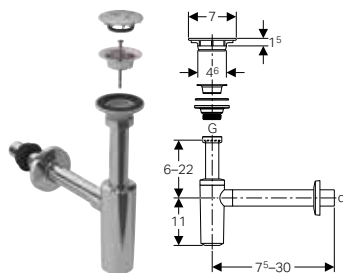

Geberit washbasin drain with trap, valve cover and sleeve, horizontal outlet

click & scan

Application purposes

- For washbasins
- For connecting washbasins with drilling hole $\varnothing$ 46 mm

Technical data

Depth of water seal (mm)	75 mm

Characteristics

- Quality-monitored in accordance with EN 274-3
- Corrosion-resistant
- Horizontal outlet

Scope of delivery

- Sleeve made of EPDM
- Wall collar
- Valve cover
- Waste outlet
- Seal
- Bolt

Art. no.	Colour / surface	d, $\varnothing$ [mm]	L [cm]	h [cm]
151.020.21.1	chrome / glossy	32	7.5–30	6–22