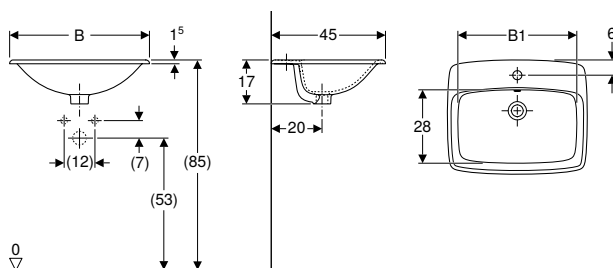

Countertop washbasins

Geberit Selnova Square countertop washbasin

click & scan

Application purposes

- For mounting in washtops from above

Technical data

Product material	Vitreous china

Scope of delivery

- Countertop washbasins

Art. no.	Colour / surface	Tap hole	Overflow	B1 [cm]	H [cm]	T [cm]

B / width: 55 cm

500.306.01.1	white	centred	visible, symmetrical	46	17	45

B / width: 60 cm

500.307.01.1	white	centred	visible, symmetrical	50	17	45

Accessories

- Geberit dip tube trap for washbasin, horizontal outlet