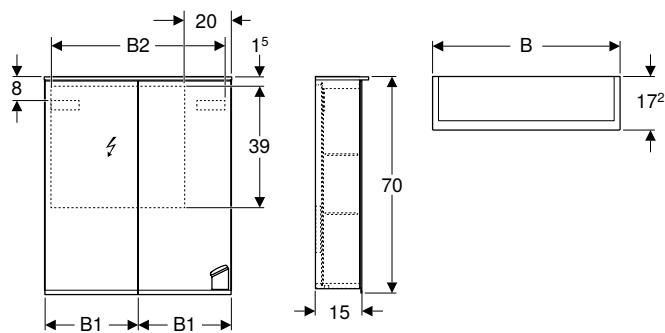

Geberit Option Plus mirror cabinet with lighting and two doors

click & scan

Technical data

Degree of protection	IP44
Nominal voltage	220–240 V AC
Mains frequency	50 Hz / 60 Hz
Operating voltage	12 V DC
Output voltage	12 V DC
Product material	High-compressed three-layer chipboard
Light source energy efficiency class	F
Light colour	4200 K
Service life of LED lighting	60000 h
Measuring method	LM-80
Colour Rendering Index min.	80

Scope of delivery

- Mirror cabinet
- 2 glass shelves
- Magnifying mirror
- Magnetic holder
- Fastening material

Characteristics

- Suitable for all bathroom series
- FSC™ C134279 certified
- LED lighting
- Indirect lighting
- Touch-sensor switch for the upper light
- Touch-sensor switch for the bottom light
- Orientation light can be deactivated
- Power socket
- Mirrored body
- Mirrored back side
- With two doors
- Doors mirrored on both sides
- Movable glass shelves
- Magnifying mirror
- Magnetic holder
- Moisture-resistant

Art. no.	Colour / surface	B1 [cm]	B2 [cm]	H [cm]	T [cm]	Protection class	Power consumption [W]	Luminous flux [lm]
B / width: 60 cm								
500.593.00.1	Body, Interior door, Exterior door: mirrored	29.8	54.5	70	17.2	I	10	1050
B / width: 75 cm								
500.206.00.1	Body, Interior door, Exterior door: mirrored	37.3	69.6	70	17.2	I	12.25	1260

Accessories

- Geberit magnetic holder → p. 514
- Geberit magnifying mirror → p. 514