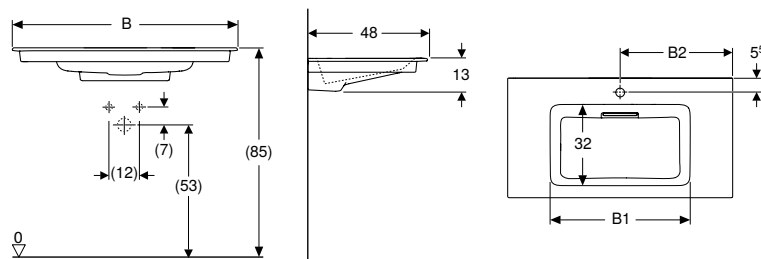

Vanity basins

Mix & Match

Geberit ONE vanity basin CleanDrain

click & scan

Application purposes

- For mounting on washbasin cabinets

Technical data

Product material	Fine fireclay

Characteristics

- Horizontal outlet
- Slim rim
- Hidden overflow function
- Actuation using tie rod
- With integrated hair trap
- Hygienic with optimum flow behaviour

Scope of delivery

- Vanity basin
- Drain cover with comb insert, magnetic fixing
- Geberit washbasin connector and trap, space-saving model

Art. no.	Colour / surface	Mix & Tap hole Match	Overflow	B1 [cm]	B2 [cm]	Cabinet width [cm]	H [cm]	T [cm]	Shelf space
B / width: 60 cm									
505.002.00.1	Washbasin: white / KeraTect Cover: white / glossy	Yes centred	without	49	30	60	13	48	on both sides
505.001.00.1	Washbasin: white / KeraTect Cover: white / glossy	Yes without	without	49		60	13	48	on both sides
B / width: 75 cm									
505.004.00.1	Washbasin: white / KeraTect Cover: white / glossy	Yes centred	without	55.5	37	75	13	48	on both sides
505.003.00.1	Washbasin: white / KeraTect Cover: white / glossy	Yes without	without	55.5		75	13	48	on both sides
B / width: 90 cm									
505.006.00.1	Washbasin: white / KeraTect Cover: white / glossy	Yes centred	without	55.5	45	90	13	48	on both sides
505.005.00.1	Washbasin: white / KeraTect Cover: white / glossy	Yes without	without	55.5		90	13	48	on both sides
B / width: 105 cm									
505.015.00.1	Washbasin: white / KeraTect Cover: white / glossy	No centred	without	55.5	52	105	13	48	on both sides
505.014.00.1	Washbasin: white / KeraTect Cover: white / glossy	No without	without	55.5		105	13	48	on both sides
B / width: 119 cm									
505.017.00.1	Washbasin: white / KeraTect Cover: white / glossy	Yes centred	without	55.5	59.5	120	13	48	on both sides
505.016.00.1	Washbasin: white / KeraTect Cover: white / glossy	Yes without	without	55.5		120	13	48	on both sides

Can be combined with

- Geberit iCon cabinet for washbasin, with one drawer → p. 614
- Geberit iCon cabinet for washbasin, with two drawers → p. 616
- Geberit ONE cabinet for washbasin, with two drawers → p. 482
- Geberit ONE cabinet for washbasin, with one drawer → p. 480
- Geberit Acanto cabinet for washbasin, with one drawer and one internal drawer → p. 562

Accessories

- Geberit ONE drain cover with comb insert, magnetic fixing → p. 474

- Mix & Match: Articles of the same width can be freely combined in the Geberit ONE, Acanto and iCon series