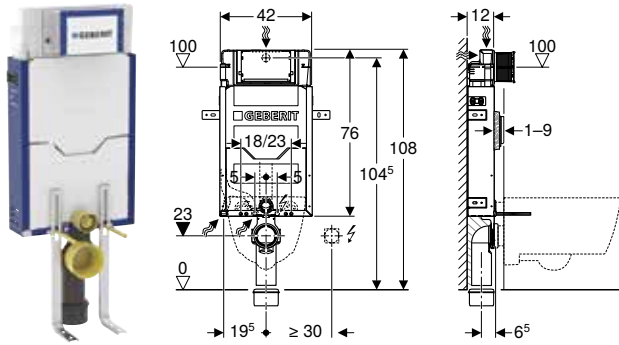

Art. no.	B [cm]	H [cm]	T [cm]
110.350.00.5	42	108	12

Accessories

- Accessory overview – Geberit Kombifix elements for WCs → p. 12

- Actuator plate has to be ordered separately

Geberit Kombifix element for wall-hung WC, 108 cm, with Sigma concealed cistern 12 cm, with leg supports