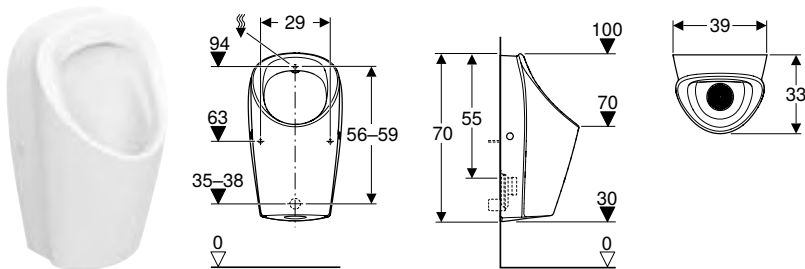

Geberit Selnova L urinal, inlet from the rear, outlet to the rear or downwards

click & scan

Application purposes

- For operating with automatic, water-saving flush
- For operation with manual or automatic flush actuation
- For alternative operation with hybrid trap
- For concealed urinal flush controls
- For concealed urinal flush controls, hidden
- For exposed urinal flush controls, hidden

Characteristics

- Rimless
- Flushing out of urinal ceramic with 0.5 l per flush guaranteed, while compliant with EN13407
- Flush guide can be replaced without removing the sanitary ceramic
- Concealed flush guide
- Hidden trap
- Wall-hung
- Hidden fastening

Technical data

Flush volume small, adjustment range	0.5 l
Product material	Vitreous china

Scope of delivery

- Urinal ceramic
- Fastening material for urinal
- Drain strainer
- Drain assembly
- Flush guide