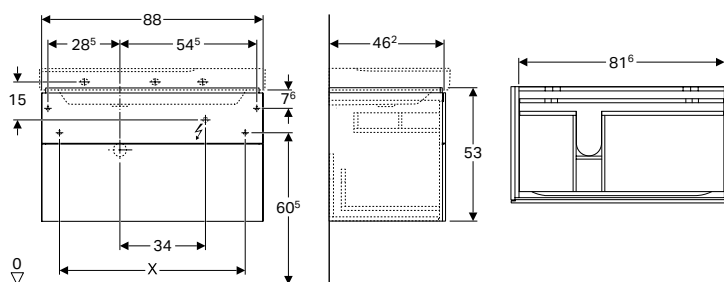

Geberit Xeno² cabinet for washbasin with shelf surface, with two drawers

click & scan

Technical data

Degree of protection	IP21
Nominal voltage	230 V AC
Mains frequency	50 Hz
Operating voltage	12 V DC
Product material	High-compressed three-layer chipboard
Drawer load max.	20 kg
Light source energy efficiency class	F
Light colour	3000 K

Scope of delivery

- Fastening material

Characteristics

- FSC™ C134279 certified
- Wall-hung
- With two drawers
- Opening with push-to-open mechanism
- With shelf surface
- Drawer with antislip mat
- Drawer with LED light
- Moisture-resistant
- Delivered preassembled

Art. no.	Colour / surface	B [cm]	Washbasin, width [cm]	H [cm]	T [cm]	Protection class	Power consumption [W]	Luminous flux [lm]
Trap cutout: left								
500.515.01.1	white / high-gloss coated	88	90	53	46.2	II	3.75	450
500.515.00.1 *	greige / matt coated	88	90	53	46.2	II	3.75	450
500.515.43.1	scultura grey / wood-textured melamine	88	90	53	46.2	II	3.75	450
Trap cutout: right								
500.516.01.1	white / high-gloss coated	88	90	53	46.2	II	3.75	450
500.516.00.1 *	greige / matt coated	88	90	53	46.2	II	3.75	450
500.516.43.1	scultura grey / wood-textured melamine	88	90	53	46.2	II	3.75	450

* Order-based production

Can be combined with

- Geberit Xeno² washbasin with shelf surface → p. 527
- Geberit Xeno² illuminated mirror with direct and indirect lighting → p. 542

Accessories

- Accessory overview – Geberit Xeno² bathroom furniture → p. 529

- A Geberit washbasin connector, space-saving model is required for the installation of the base cabinet. See assortment overview washbasin series or online catalogue, washbasin accessories