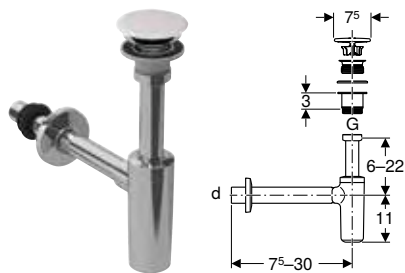

Dip tube traps for washbasins

Washbasin drain with siphon, valve cover and sleeve, horizontal outlet, for Geberit ONE washbasin, vertical outlet

Application purposes

- For washbasins
- For connecting washbasins with drilling hole Ø 46 mm
- For washbasins with material thickness 15-20 mm near the waste outlet

Technical data

Depth of water seal (mm)	75 mm

Characteristics

- Quality-monitored in accordance with EN 274-3
- Corrosion-resistant
- Horizontal outlet

Scope of delivery

- Waste outlet
- Seal
- Sleeve made of EPDM
- Valve cover made of sanitary ceramic
- Wall collar

Art. no.	Colour / surface	d, Ø [mm]	AB [mm]	L [cm]	h [cm]
151.019.01.1	white / bright chrome-plated	32	15-20	7.5-30	6-22

- For washbasins with material thickness of 8-15 mm in the waste outlet area, the flat gasket art. no. 245.413.00.1 must also be used