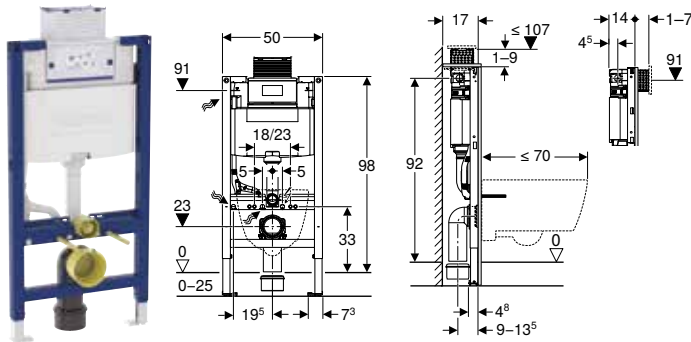

Art. no.	B [cm]	H [cm]	T [cm]
111.003.00.2	50	82	14

Accessories

- Accessory overview – Geberit Duofix elements for WCs → p. 41

- Actuator plate has to be ordered separately

Geberit Duofix element for wall-hung WC, 98 cm, with Omega concealed cistern 12 cm