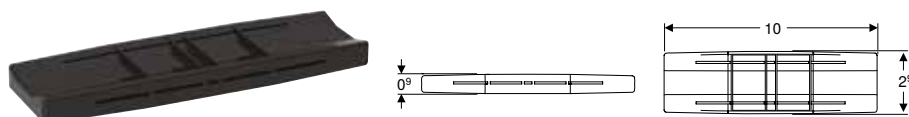

12

B
[cm]

4.1

Available as of April 2026

Can be combined with

- Geberit CleanLine30 shower channel → p. 395

Geberit CleanLine50 connecting piece

click & scan