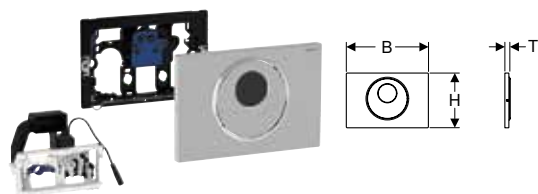

For mains operation, for Geberit Sigma concealed cisterns 8 cm

Geberit electronic WC flush control, mains operation, for Sigma concealed cistern 8 cm, with Sigma10 actuator plate, round, automatic / touchless / manual

Application purposes

- For solid and drywall construction
- For Sigma concealed cisterns 8 cm, range 2016
- Not suitable for use with Geberit inserts for in-cistern block
- Suitable for barrier-free construction

Technical data

Degree of protection	IP45
Nominal voltage	85–240 V AC
Mains frequency	50–60 Hz
Operating voltage	12 V DC
Power consumption in standby mode	0.15 W
Interval flush time, factory setting	5 s
Detection time, factory setting	7 s

Scope of delivery

- Sigma10 actuator plate
- Mounting frame with infrared control, premounted
- Support block with servomotor and lifting device, premounted
- Actuator rod
- Fastening material

Characteristics

- Touchless flush actuation for single or dual flush by moving hand toward sensor
- Manual flush actuation via actuator plate
- Flush actuation possible via external push-button
- Screwable actuator plate
- Power supply via external power supply unit
- Transformation of mains voltage to extra-low voltage, 12 V DC
- Operation with extra-low voltage, no mains voltage in cistern
- Interval flush preset
- Adjustable interval flush
- Preflush can be set
- Minimum detection time can be set
- Device settings and operation with mobile device via integrated Bluetooth® interface
- Compatible with Geberit Control App
- Wired networkable with Geberit gateway via GEBUS converter
- Wirelessly connectable with Geberit Gateway via Bluetooth®
- Compatible with Geberit Connect
- Compatible with Geberit Service Handy
- Vandal-resistant

Art. no.	Colour / surface	Product material	B	H	T	Power consumption [W]
			[cm]	[cm]	[cm]	
115.856.16.6	Plate, Button: black matt / easy-to-clean coated Design ring/-s: black / glossy	Stainless steel	24.6	16.4	1.5	≤ 4
115.856.DW.6	Plate, Button: black / glossy Design ring/-s: black matt	Stainless steel	24.6	16.4	1.5	≤ 4
115.856.SN.6	Plate, Button: brushed, easy-to-clean coated Design ring: polished	Stainless steel	24.6	16.4	1.5	≤ 4

To order additionally

- Geberit installation set with power supply unit, for WC flush controls with electronic flush actuation, 12 V → p. 246

Can be combined with

- Geberit 230 V / 12 V / 50 Hz power supply unit set with 1.8 m voltage supply cable and combination outlet mounting box → p. 205

Accessories

- Geberit remote flush actuator for single flush, Bluetooth® → p. 250
- Geberit remote flush actuator for dual flush, Bluetooth® → p. 251