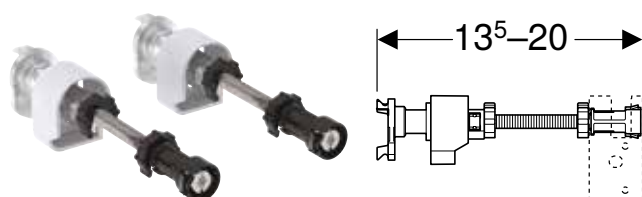

Geberit Duofix set of wall anchors for single and system installation

click & scan

Application purposes

- For tool-free fastening of Geberit Duofix installation elements to Duofix system rails
- For fastening Geberit Duofix installation elements in front of dry-walls and solid walls
- For placing and fastening panelling in part-height prewall installations

Scope of delivery

- Set of 2 pieces

Characteristics

- 2025 range
- Compatible with Geberit Duofix installation system from the 2025 series and older series
- Can be adjusted in depth from the front, infinitely variable, with fast adjustment
- Fastening in Geberit Duofix system rail without tools by quarter-turn on the twist-in aid
- Reversible twist-in aid for flush wall support for installation without Geberit Duofix system rails
- Wall anchor 180° can be rotated when mounted directly on the wall without Geberit Duofix system rails
- Threaded rod M10, zinc-plated

Art. no.
111.080.00.1

Accessories

- Geberit Duofix set of wall anchor extensions → p. 91