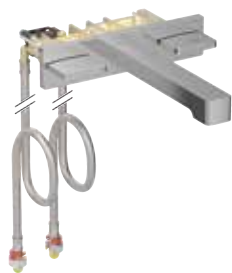

Can be combined with

- Geberit Duofix element for washbasin, 112–130 cm, Geberit ONE wall-mounted tap with concealed function box → p. 67

Geberit ONE washbasin tap, square design, wall-mounted, two-handle mixer, for concealed function box