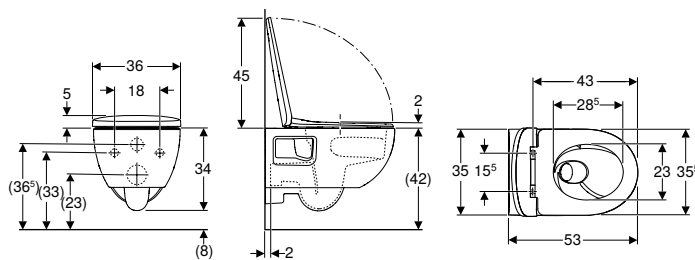

New

Geberit Selnova set of wall-hung WC, washdown, semi-shrouded, TurboFlush, with WC seat

click & scan

Application purposes

- For concealed cisterns

Technical data

Product material	Vitreous china

Scope of delivery

- WC ceramic appliance
- WC seat

Characteristics

- Wall-hung
- Washdown WC
- Rimless WC ceramic appliance featuring TurboFlush flush technology
- Visible fastening
- Type 1, full flush volume 6 / 5 / 4 l, in accordance with EN 997
- 4 l flush
- WC seat made of Duroplast
- Overlapping WC lid

Art. no.	Colour / surface	B [cm]	H [cm]	T [cm]	QuickRelease function	Soft-closing mechanism	Hinge material
503.160.00.1	white	35.5	34	53	Yes, with QuickRelease hinges	yes	Brass chrome-plated

Available as of April 2026