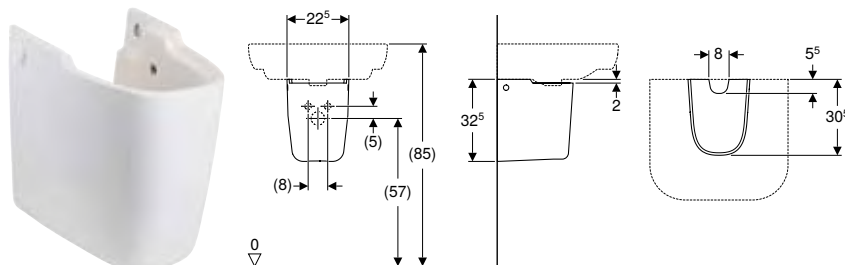

Geberit Smyle half pedestal

click & scan

Application purposes

- For washbasins with a width of 55 cm or more

Technical data

Product material	Vitreous china

Scope of delivery

- Fastening material

Art. no.	Colour / surface	B [cm]	H [cm]	T [cm]
500.576.01.1	white	22.5	32.5	30.5

Can be combined with

- Geberit Smyle washbasin, square design → p. 656
- Geberit Smyle washbasin → p. 655
- Geberit Smyle double washbasin, square design → p. 656
- Geberit Smyle handrinse basin, square design → p. 654