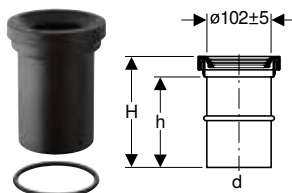

Geberit straight connector with sleeve and round cord ring

click & scan

Application purposes

- For Geberit ring seal sockets $\varnothing$ 110 mm
- For floor-standing WCs with outlet $\varnothing$ 102 mm
- For floor-standing WCs with hidden or open outlet

Scope of delivery

- Sleeve made of EPDM
- Round cord ring made of EPDM

Technical data

Product material	PE-HD

Art. no.	d, $\varnothing$ [mm]	AB [mm]	H [cm]	h [cm]
152.402.16.1	110	97–107	18	14.5