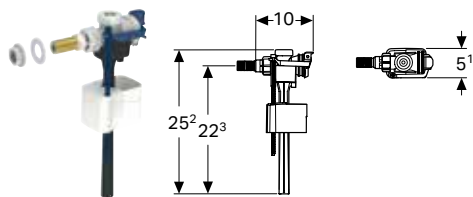

Art. no.	B [cm]	H [cm]	T [cm]
281.004.00.5	4.8	23	10.7

Fill valves for universal flushing cisterns

Geberit Type 333 fill valve, lateral water supply connection, 3/8", nipple made of brass

click & scan

Application purposes