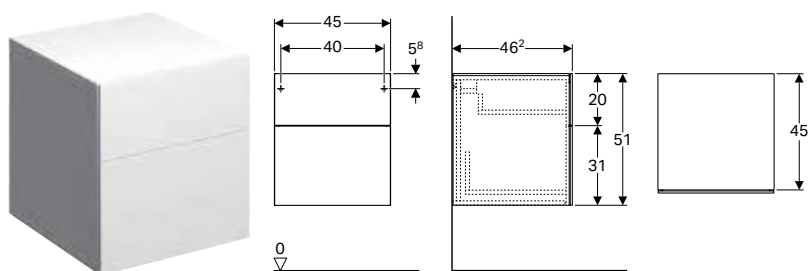

Geberit Xeno² low cabinet with two drawers

click & scan

Technical data

Product material	High-compressed three-layer chipboard
Drawer load max.	20 kg

Scope of delivery

- Fastening material

Characteristics

- FSC™ C134279 certified
- Wall-hung
- With two drawers
- Opening with push-to-open mechanism
- Moisture-resistant
- Delivered preassembled

Art. no.	Colour / surface	B [cm]	H [cm]	T [cm]
500.504.01.1	white / high-gloss coated	45	51	46.2
500.504.00.1*	greige / matt coated	45	51	46.2
500.504.43.1	scultura grey / wood-textured melamine	45	51	46.2

* Order-based production

Accessories

- Accessory overview – Geberit Xeno² bathroom furniture → p. 529