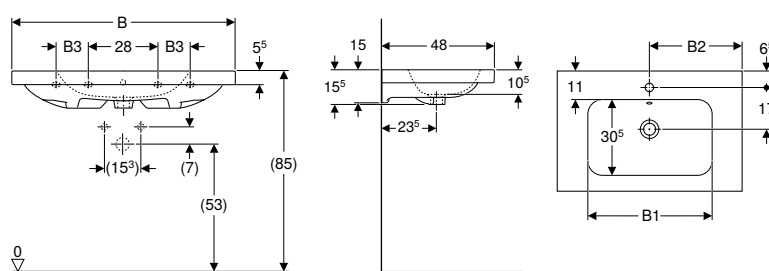

Mix & Match

Geberit iCon Light washbasin with shelf surface

click & scan

Geberit
iCon

Technical data

Product material	Fine fireclay

Characteristics

- Can be installed with a washbasin cabinet
- With shelf surface

Art. no.	Colour / surface	Mix & Tap hole Match	Overflow	B1 [cm]	B2 [cm]	B3 [cm]	Cabinet width [cm]	H [cm]	T [cm]	Fastening points	Shelf space
B / width: 75 cm											
501.839.00.1	white	Yes centred	visible, symmetrical	52	37.5		74	15.5	48	2	on both sides
501.839.00.3*	white	Yes without	visible, symmetrical	52	37.5		74	15.5	48	2	on both sides
501.839.00.5*	white	Yes centred	without	52	37.5		74	15.5	48	2	on both sides
501.839.00.7*	white	Yes without	without	52	37.5		74	15.5	48	2	on both sides
B / width: 90 cm											
501.840.00.1	white	Yes centred	visible, symmetrical	54	45	13	88.8	16	48	4	on both sides
501.840.00.3*	white	Yes without	visible, symmetrical	54	45	13	88.8	16	48	4	on both sides
501.840.00.5*	white	Yes centred	without	54	45	13	88.8	16	48	4	on both sides
501.840.00.7*	white	Yes without	without	54	45	13	88.8	16	48	4	on both sides

* Order-based production

Can be combined with

- Geberit iCon cabinet for washbasin, with one drawer → p. 614
- Geberit iCon cabinet for washbasin, with two drawers → p. 616
- Geberit ONE cabinet for washbasin, with two drawers → p. 482
- Geberit ONE cabinet for washbasin, with one drawer → p. 480
- Geberit Acanto cabinet for washbasin, with one drawer and one internal drawer → p. 562

Accessories

- Geberit dip tube trap for washbasin, horizontal outlet
- Geberit washbasin drain, space-saving model, slim design, with external waste plug with push actuation
- Geberit washbasin drain, space-saving model, slim design, with external waste plug and lever actuation
- Geberit washbasin drain, space-saving model, slim design, with free outlet and valve cover
- Geberit fastening material for washbasin → p. 1005

- A Geberit washbasin connector, space-saving model is required for the installation of the washbasin with base cabinet. See 'Assortment overview – Geberit iCon washbasin connectors space-saving model' or online catalogue, washbasin accessories
- Mix & Match: Articles of the same width can be freely combined in the Geberit ONE, Acanto and iCon series