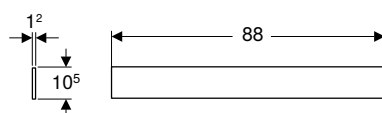

Accessories

Geberit Bambini decorative cover, front, for play and washspace, for two washbasin taps

click & scan

Application purposes

- For Bambini play and washspaces

Technical data

Product material	Varicor

Characteristics

- Shockproof
- Scratchproof
- Easy cleaning
- Seamless surface repair

Scope of delivery

- Decorative cover

Art. no.	Colour / surface
430210016	white alpine / matt