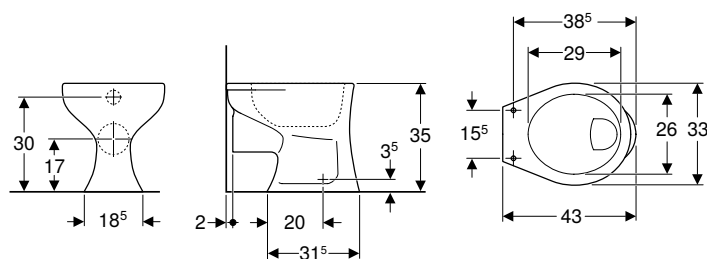

Geberit Bambini floor-standing WC for children, washout, for WC seat

click & scan

Application purposes

- For children
- For childcare
- For concealed cisterns
- For pressure flushing valves

Characteristics

- Floor-standing
- Washout WC
- With flush rim
- Type 1, full flush volume 6 l, in accordance with EN 997
- Horizontal outlet

Technical data

Product material	Vitreous china

Scope of delivery

- WC ceramic appliance

Art. no.	Colour / surface	B [cm]	H [cm]	T [cm]
211500000	white	33	35	43

To order additionally

- WC seat
- Fastening material

Can be combined with

- Geberit Bambini WC seat for children → p. 824

Accessories

- Accessory overview – Geberit Bambini wall-hung and floor-standing WCs with flush rim → p. 819