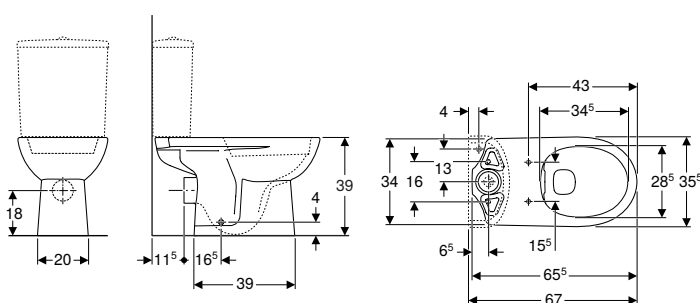

Technical data

Product material	Vitreous china

Scope of delivery

- WC ceramic appliance
- Fastening material

Art. no.	Colour / surface	B	H	T
		[cm]	[cm]	[cm]
500.151.01.1	white	35.5	40	68

To order additionally

- Cistern
- WC seat

Can be combined with

- Geberit Selnova Square exposed cistern, close-coupled, dual flush, bottom water supply connection → p. 709
- Geberit Selnova Square exposed cistern, close-coupled, dual flush, lateral water supply connection → p. 708
- Geberit Selnova exposed cistern, close-coupled, dual flush, bottom water supply connection → p. 737
- Geberit Selnova exposed cistern, close-coupled, dual flush, lateral water supply connection → p. 737
- Geberit Selnova WC seat with hinges made of plastic, fastening from below → p. 735
- Geberit Selnova WC seat, fastening from above → p. 736
- Geberit Selnova WC seat, fastening from below → p. 736

Geberit Selnova floor-standing WC for close-coupled exposed cistern, washdown, horizontal outlet, Rimfree

Application purposes

- For close-coupled exposed cistern

Technical data

Product material	Vitreous china

Characteristics

- Floor-standing
- Washdown WC
- Rimless WC ceramic appliance featuring Rimfree flush technology
- Type 1, full flush volume 6 l, in accordance with EN 997
- Type 2 in accordance with EN 997
- Horizontal outlet

Scope of delivery

- WC ceramic appliance

Art. no.	Colour / surface	B	H	T
		[cm]	[cm]	[cm]
500.283.01.1	P white	35.5	39	65.5

P: Phase out

To order additionally

- Cistern
- WC seat
- Fastening material

Can be combined with

- Geberit Selnova Square exposed cistern, close-coupled, dual flush, bottom water supply connection → p. 709
- Geberit Selnova Square exposed cistern, close-coupled, dual flush, lateral water supply connection → p. 708
- Geberit Selnova exposed cistern, close-coupled, dual flush, bottom water supply connection → p. 737
- Geberit Selnova exposed cistern, close-coupled, dual flush, lateral water supply connection → p. 737
- Geberit Selnova WC seat with hinges made of plastic, fastening from below → p. 735
- Geberit Selnova WC seat, fastening from below → p. 736
- Geberit Selnova WC seat, fastening from above → p. 736

Accessories

- Accessory overview – Geberit Selnova WC ceramic appliance in combination with connection pipes → p. 719