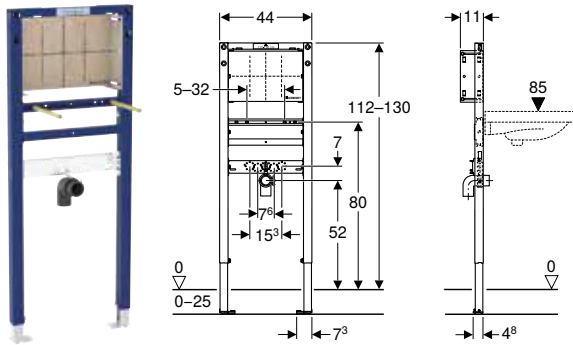

Geberit Duofix element for washbasin, 112–130 cm, slim design, wall-mounted tap, concealed

click & scan

Application purposes

- For metal and wood frame walls
- For Geberit Duofix system walls
- For installation in part- or room-height prewalls
- For installation in room-height partition walls
- For floor constructions 0–25 cm
- For installation of washbasins
- For concealed taps

Scope of delivery

- Connection bend made of PE-HD, $\varnothing$ 50 mm
- Seal $\varnothing$ 44 / 32 mm
- Fastening material

Characteristics

- 2025 range
- Allows more positioning options for furniture substructure mounting next to element, compared to element with 50 cm width
- Statically self-supporting frame, protected against corrosion with powder coating
- With pull-out plate for lateral fastening above the element on metal or wood profiles or on Geberit Duofix system studs
- Alternative fastening point for wall anchors
- Rotating foot plates, suitable for installation in U profiles UW 50 and UW 75
- Foot plates that can be mounted in Geberit Duofix system rail without tools, without additional components
- Galvanised non-slip leg supports protected against corrosion
- Fastening distance for washbasin 5–38 cm
- Threaded rods adjustable in depth with 18 or 28 cm fastening distance
- Mounting plate adjustable in height and depth
- Mounting plate made of veneered wood, waterproof bonded
- Building material class B2 in accordance with DIN 4102-1, resp. class D-s2, d0 in accordance with EN 13501-3
- Formaldehyde release class A in accordance with EN 1084, resp. Class E 1 according to EN 13936
- Fastening for connection bend, height-adjustable and sound-absorbing

Art. no.	B [cm]	H [cm]	T [cm]
111.274.00.2	44	112–130	11

Accessories

- Accessory overview – Geberit Duofix elements for washbasins → p. 55