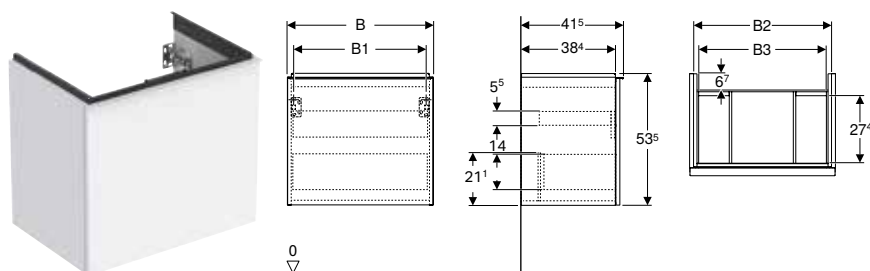

Geberit Acanto cabinet for washbasin, with one drawer and one internal drawer, small projection

click & scan

Technical data

Product material	High-compressed three-layer chipboard
Drawer load max.	20 kg

Scope of delivery

- Cabinet for washbasin
- Fastening material

Characteristics

- FSC™ C134279 certified
- Wall-hung
- With one drawer
- With one internal drawer
- Opening with handle
- Exchangeable handle
- Drawer with soft closing
- Drawer without trap cutout
- Small projection
- Moisture-resistant
- Delivered preassembled

Art. no.	Colour / surface	B [cm]	B1 [cm]	B2 [cm]	B3 [cm]	H [cm]	T [cm]
Washbasin width: 60 cm							
503.008.01.1	Body, Front: white / high-gloss coated Handle: white / matt powder-coated	59.2	53.8	56	51.9	53.5	41.5
503.008.01.2	Body: white / high-gloss coated Front: white / glossy glass Handle: white / matt powder-coated	59.2	53.8	56	51.9	53.5	41.5
503.008.01.3 *	Body, Front: white / matt coated Handle: white / matt powder-coated	59.2	53.8	56	51.9	53.5	41.5
503.008.JH.1	Body, Front: oak / wood-textured melamine Handle: lava / matt powder-coated	59.2	53.8	56	51.9	53.5	41.5
503.008.JK.1	Body, Front: lava / matt coated Handle: lava / matt powder-coated	59.2	53.8	56	51.9	53.5	41.5
503.008.JK.2	Body: lava / matt coated Front: lava / glossy glass Handle: lava / matt powder-coated	59.2	53.8	56	51.9	53.5	41.5
503.008.JR.1 *	Body, Front: hickory / wood-textured melamine Handle: lava / matt powder-coated	59.2	53.8	56	51.9	53.5	41.5
Washbasin width: 75 cm							
503.009.01.1	Body, Front: white / high-gloss coated Handle: white / matt powder-coated	74	68	70.8	66.7	53.5	41.5
503.009.01.2	Body: white / high-gloss coated Front: white / glossy glass Handle: white / matt powder-coated	74	68	70.8	66.7	53.5	41.5
503.009.01.3 *	Body, Front: white / matt coated Handle: white / matt powder-coated	74	68	70.8	66.7	53.5	41.5
503.009.JH.1	Body, Front: oak / wood-textured melamine Handle: lava / matt powder-coated	74	68	70.8	66.7	53.5	41.5
503.009.JK.1	Body, Front: lava / matt coated Handle: lava / matt powder-coated	74	68	70.8	66.7	53.5	41.5
503.009.JK.2	Body: lava / matt coated Front: lava / glossy glass Handle: lava / matt powder-coated	74	68	70.8	66.7	53.5	41.5
503.009.JR.1 *	Body, Front: hickory / wood-textured melamine Handle: lava / matt powder-coated	74	68	70.8	66.7	53.5	41.5

* Order-based production

Can be combined with

- Geberit Acanto washbasin, small projection → p. 554
- Geberit Acanto washbasin, small projection, with shelf surface → p. 554

Accessories

- Accessory overview – Geberit Acanto bathroom furniture → p. 557

- A Geberit washbasin connector, space-saving model is required for the installation of the base cabinet. See assortment overview washbasin series or online catalogue, washbasin accessories