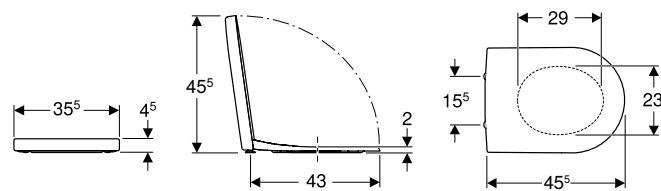

Geberit iCon

Exposed cisterns

Exposed cisterns for WCs, made of sanitary ceramic

Geberit iCon WC seat

click & scan

Technical data

Product material	Duroplast
Fastening distance	15.5 cm

Characteristics

- Overlapping WC lid

Art. no.	Colour / surface	B [cm]	H [cm]	T [cm]	QuickRelease function	Soft-closing mechanism	Fastening	Hinge material
500.670.01.1	white / Glossy	35.5	4.5	45.5	Yes, with QuickRelease hinges	yes	from above	Brass chrome-plated
574130000	white / Glossy	35.5	4.5	45.5	no	yes	from above	Brass chrome-plated
574120000	white / Glossy	35.5	4.5	45.5	no	no	from above	Stainless steel

Can be combined with

- Geberit iCon wall-hung WC, washdown, shrouded, Rimfree → p. 639
- Geberit iCon wall-hung WC, washdown, shrouded → p. 642
- Geberit iCon wall-hung WC, washdown, small projection, shrouded, Rimfree → p. 640
- Geberit iCon floor-standing WC, washdown, back-to-wall, shrouded, Rimfree → p. 643
- Geberit iCon floor-standing WC, back-to-wall, shrouded, TurboFlush → p. 642
- Geberit iCon floor-standing WC for close-coupled exposed cistern, washdown, shrouded, Rimfree → p. 644