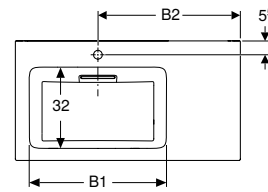

Accessories

- Geberit ONE drain cover with comb insert, magnetic fixing → p. 474

- Mix & Match: Articles of the same width can be freely combined in the Geberit ONE, Acanto and iCon series

Mix & Match

Geberit ONE vanity basin, CleanDrain, right shelf surface