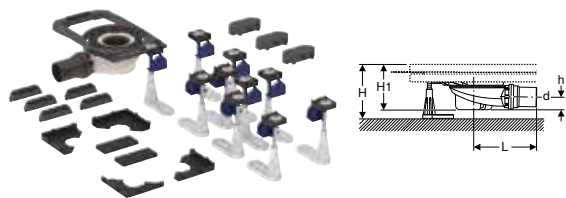

Geberit Duofix shower drain with ten long feet, integrated for CleanFloor30 shower surface, depth of water seal 50 mm

click & scan

Application purposes

- For drainage of Geberit CleanFloor30 shower surfaces, integrated
- For floor constructions up to upper edge of the finished floor 13.5–25 cm
- For fastening to Geberit Duofix installation frames for shower surfaces
- For use as floor drain with horizontal outlet

Characteristics

- Quality-monitored in accordance with EN 274-3
- Removable trap cup
- Threaded rods can be shortened

Scope of delivery

- Shower drain $\varnothing$ 90 mm
- Straight connector made of PE-HD
- Feet for installation frame
- 16 rubber supports
- Holder for shower drain
- Assembly clamp
- Fastening screw

Art. no.	DN	d, $\varnothing$ [mm]	H [cm]	H1 [cm]	h [cm]
551.567.00.1	50	50	13.5–25	11.8	3.3

Available as of April 2026

To order additionally

- Geberit CleanFloor30 integrated shower surface, with sealing fleece
- Geberit Duofix installation frame for shower surfaces