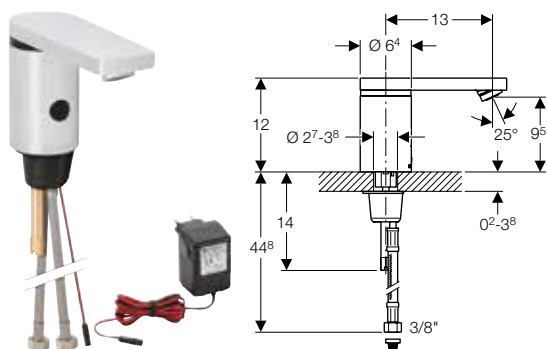

Geberit Type 186 washbasin tap, mains operation

click & scan

Application purposes

- For installation in washbasins or washtops
- For connecting cold and hot water (only for model with mixer)
- For connecting cold or mixed water (only for model without mixer)
- Suitable for use with stainless steel sinks
- Model without mixer suitable for combination with continuous flow heater, see technical data sheet "Washbasin taps with continuous flow heaters"

Technical data

Degree of protection	IP44
Nominal voltage	230 V AC
Mains frequency	50–60 Hz
Operating voltage	12 V AC
Cable length	1.9 m
Operating pressure	0.5–8 bar
Differentiated pressure CW/WW max.	1.5 bar
Water test pressure max.	16 bar
Test pressure air / inert gas max.	3 bar
Ambient temperature	1–40 °C
Water temperature short-term max.	90 °C
Flow rate at 300 kPa / 3 bar	6 l/min
Interval flush time, factory setting	3 s
Product material	Brass chrome-plated

Characteristics

- Tap group I in accordance with DIN 4109
- Infrared user detection
- Vandal-resistant
- Temperature presetting via mixer (only for model with mixer)
- Not possible to set just hot water or just cold water (only for model with mixer)
- Functions can be set and queried with the Geberit Service Handy
- Device settings and operation with mobile device via integrated Bluetooth® interface
- Compatible with Geberit Control App
- Wirelessly connectable with Geberit Gateway via Bluetooth®
- Compatible with Geberit Connect
- With integrated check valve

Scope of delivery

- Basket filter
- Power supply unit plug
- Tap aerator key
- Fastening material

Art. no.	Colour / surface	Mixer	H [cm]	Power consumption [W]	Plug type
116.136.21.1	chrome / glossy	without mixer	12	0.1	SEV T11
116.146.21.1	chrome / glossy	with mixer	12	0.1	SEV T11
116.156.21.1	chrome / glossy	with mixer and handle	12	0.1	SEV T11

Accessories

- Geberit tap aerator for Types 6x, 8x and 18x washbasin taps → p. 352