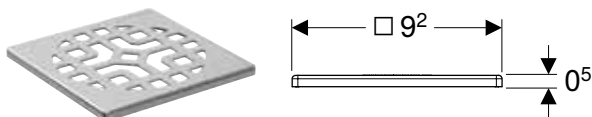

Geberit NeoChinese design grating 10 x 10 cm

click & scan

Technical data

Product material	Stainless steel

Characteristics

- Load-bearing capacity, class H 1.5 (1.5 kN)