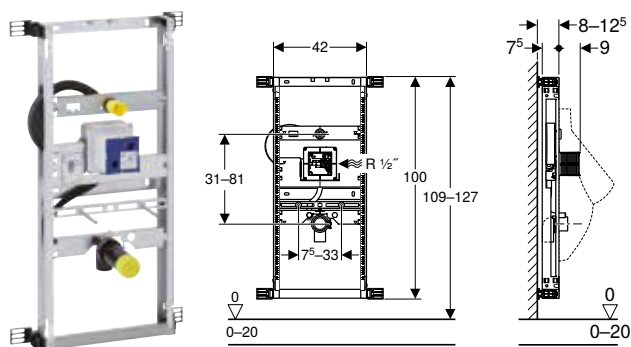

Geberit Kombifix element for urinal, 109–127 cm, universal, for hidden urinal flush control

click & scan

Application purposes

- For masonry walls
- For installation in part or room-height prewall installations
- For Geberit urinal flush controls for covered installation, vandal-resistant

Technical data

Flow pressure	1–8 bar
Water test pressure max.	16 bar
Test pressure air / inert gas max.	3 bar
Flow rate at 100 kPa / 1 bar without flow limiter	0.3 l/s
Flow rate at 100 kPa / 1 bar with flow limiter	0.24 l/s

Characteristics

- Zinc-plated mounting frame
- Mounting frame with four fixing brackets
- Water supply connection compatible with MasterFix and MeplaFix
- Elbow connector can be mounted without tools
- Premounted stop valve with throttle
- Service opening behind urinal
- Flexible flush hose with guide and built-in check valve
- Equipped with conduit pipe to connect the sensor in the trap to the urinal flush control
- Fastening for inlet $\varnothing$ 32 mm, height-adjustable
- Fastening for connection bend, height-adjustable and sound-absorbing
- Urinal fasteners M8 width- and height-adjustable
- Crossbars with centring marks, adjustable without tools
- Can be refitted with accessories to fit urinals with spray head

Scope of delivery

- Water supply connection R 1/2"
- Protection box for service opening
- Connection bend made of PE-HD, $\varnothing$ 50 / 63 mm
- Seal $\varnothing$ 57 / 50 mm
- 2 protection plugs
- 2 threaded rods M8
- Fastening material

Art. no.	B [cm]	H [cm]	T [cm]
457.689.00.1	42	100	8

Can be combined with

- Geberit urinal flush control with electronic flush actuation, mains operation, concealed installation, hidden → p. 263

Accessories

- Accessory overview – Geberit Kombifix elements for urinals → p. 22

- For urinals with spray head, the Geberit inlet crossbar for urinal (art. no. 242.042.00.1) is required in addition