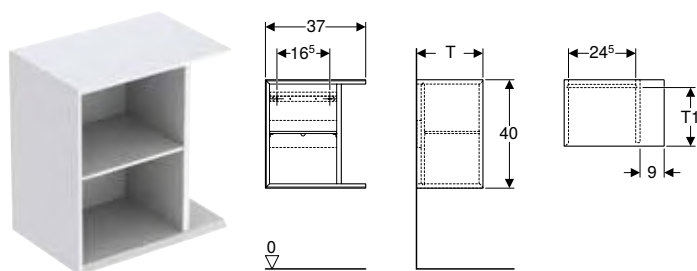

Geberit iCon side element

click & scan

Geberit
iCon

Technical data

Product material	High-compressed three-layer chipboard

Scope of delivery

- Side cabinet
- Fastening material

Characteristics

- FSC™ C134279 certified
- Wall-hung
- With one movable shelf
- Moisture-resistant
- Delivered preassembled

Art. no.	Colour / surface	B [cm]	H [cm]	T1 [cm]
T / depth: 24.5 cm				
502.324.01.1	white / high-gloss coated	37	40	21
502.324.01.3 *	white / matt coated	37	40	21
502.324.JH.1	oak / wood-textured melamine	37	40	21
502.324.JK.1	lava / matt coated	37	40	21
502.324.JL.1 *	sand grey / high-gloss coated	37	40	21
502.324.JR.1 *	hickory / wood-textured melamine	37	40	21
T / depth: 27.3 cm				
502.325.01.1	white / high-gloss coated	37	40	24
502.325.01.3 *	white / matt coated	37	40	24
502.325.JH.1	oak / wood-textured melamine	37	40	24
502.325.JK.1	lava / matt coated	37	40	24
502.325.JL.1 *	sand grey / high-gloss coated	37	40	24
502.325.JR.1 *	hickory / wood-textured melamine	37	40	24

* Order-based production

Can be combined with

- Geberit iCon cabinet for handrinse basin, with one door → p. 612
- Geberit iCon cabinet for handrinse basin, with one drawer → p. 613

- Side element with depth 24.5 cm only for Geberit iCon cabinet for handrinse basin, with one door
- Side element with depth 27.3 cm only for Geberit iCon cabinet for handrinse basin, with one drawer