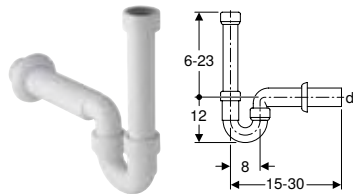

Geberit P-trap for devices

click & scan

Application purposes

- For connecting washing machines or dishwashers

Technical data

Depth of water seal (mm)	50 mm
Product material	PP

Characteristics

- Quality-monitored in accordance with EN 274-3
- Horizontal outlet

Scope of delivery

- Inlet connection piece made of PP, G 1 1/2"
- Wall collar

Art. no.	Colour / surface	d, $\emptyset$ [mm]	G ["]	h [cm]
152.702.11.1	white alpine	50	1 1/2	6-23
152.704.11.1	white alpine	40	1 1/2	6-23