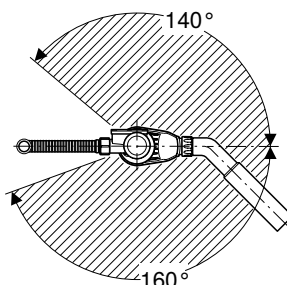

With push actuation PushControl

Geberit bathtub drain with push actuation PushControl, d52, length 26 cm, with ready-to-fit-set and connection bend

click & scan

Application purposes

- For bathtubs made of steel, plastic or cast iron
- For standard-size bathtubs
- For bathtubs with valve hole $\varnothing$ 52 mm

Technical data

Overflow discharge rate	0.65 l/s
Depth of water seal (mm)	50 mm

Characteristics

- Quality-monitored in accordance with EN 274-3
- Push actuation aligned with bathtub surface
- With overflow
- Double-sided seals on drain and overflow
- Overflow head with extendible mount can be fastened

Scope of delivery

- Waste outlet
- Trap
- Connection bend 45° made of PE-HD, $\varnothing$ 40 / 50 mm
- Ready-to-fit set
- Protection box
- Fastening material

Art. no.	Colour / surface	DN	d, $\varnothing$ [mm]	Discharge rate [l/s]
150.755.21.6	chrome / glossy	40	40 / 50	1