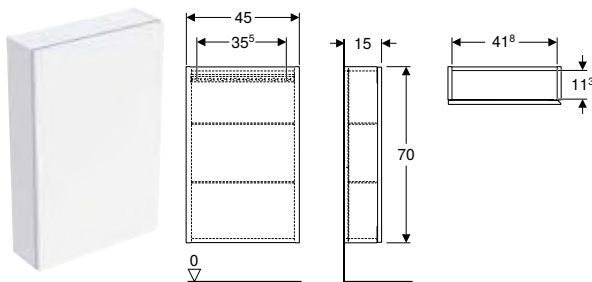

Geberit high-level cabinet, rectangular, with one door

click & scan

Application purposes

- For Geberit ONE, Acanto and iCon series

Technical data

Product material	High-compressed three-layer chipboard

Scope of delivery

- High-level cabinet
- 2 glass shelves
- Fastening material

Characteristics

- FSC™ C134279 certified
- Wall-hung
- With one door
- Door with soft closing
- Opening with recessed handle or push-to-open mechanism
- With two adjustable glass shelves
- Hinge side left or right
- Moisture-resistant
- Delivered preassembled