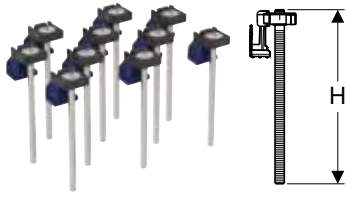

New

Geberit Duofix set of foot extensions for installation frames

click & scan

Application purposes

- For floor constructions up to finished floor level 25 cm
- For extending the feet of Geberit Duofix installation frames for CleanFloor30 shower surfaces

Characteristics

- Threaded rods can be shortened

Scope of delivery

- Set of 10 pieces

Art. no.	H [cm]
551.582.00.1	13.5

Available as of April 2026

- Replacement for art. no. 154.036.00.1

New