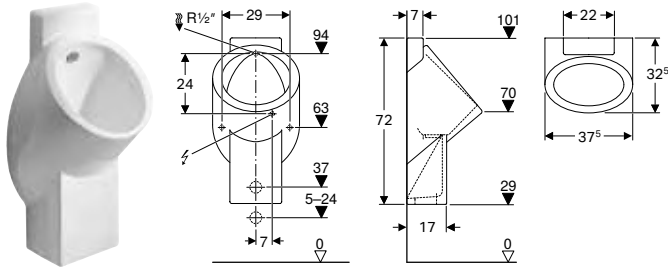

Urinals

Urinals, flush operation, rimless

For exposed or concealed urinal flush control

Geberit Centaurus urinal, hybrid operation, inlet from the rear, outlet to the rear or downwards

click & scan

Application purposes

- For urinal installations with inlet from the rear and outlet to the rear or downwards
- For hybrid operation
- For operating with automatic, water-saving flush

Technical data

Flush volume small, adjustment range	1 l
Product material	Vitreous china

Characteristics

- Wall-hung
- Rimless
- Hidden drain
- Hidden fastening

Scope of delivery

- Fastening material for urinal
- Flush unit
- Distance washers
- Connection bend G 1/2"
- Drain assembly

Art. no.	Colour / surface	B [cm]	H [cm]	T [cm]	Outlet
236450600	PO white / KeraTect	37.5	72	32.5	to the rear or downwards

PO: Phase out as of December 2025

To order additionally

- Geberit drain set for hybrid and waterless urinals

Can be combined with

- Geberit fastening material for urinal renovation → p. 944

Accessories

- Geberit fastening material for urinal renovation → p. 944
- Geberit urinal division, sanitary ceramic → p. 938

- Electrical connection is only required for urinal flush controls with mains operation