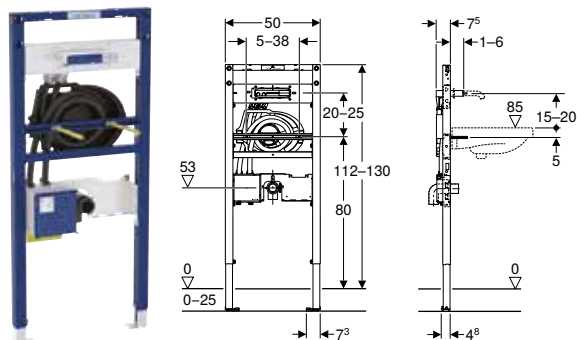

Geberit Duofix element for washbasin, 112–130 cm, Geberit ONE wall-mounted tap with concealed function box

click & scan

Application purposes

- For metal and wood frame walls
- For Geberit Duofix system walls
- For installation in part- or room-height prewalls
- For installation in room-height partition walls
- For floor constructions 0–25 cm
- For installation of washbasins
- For Geberit ONE washbasin taps, wall-mounted, with concealed function box

Scope of delivery

- Connection bend made of PE-HD, $\varnothing$ 50 mm
- Seal $\varnothing$ 44 / 32 mm
- Protection box with cover, for concealed housing
- Protection box for fastening of wall-mounted tap
- Fastening material

Characteristics

- 2025 range
- Statically self-supporting frame, protected against corrosion with powder coating
- With pull-out plate for lateral fastening above the element on metal or wood profiles or on Geberit Duofix system studs
- Alternative fastening point for wall anchors
- Rotating foot plates, suitable for installation in U profiles UW 50 and UW 75
- Foot plates that can be mounted in Geberit Duofix system rail without tools, without additional components
- Galvanised non-slip leg supports protected against corrosion
- Fastening distance for washbasin 5–38 cm
- Premounted fastening for wall-mounted tap
- Water supply connection compatible with MasterFix and MeplaFix
- Water supply connection on the bottom of concealed housing
- Fastening for connection bend, height-adjustable and sound-absorbing
- Concealed housing for Geberit ONE washbasin tap, premounted
- Premounted connection pipes between concealed housing and fastening for wall-mounted tap
- Shut-off unit integrated in the concealed housing

Art. no.	B [cm]	H [cm]	T [cm]
111.069.00.2	50	112–130	7.5

Can be combined with

- Geberit ONE washbasin tap, round design, wall-mounted, two-handle mixer, for concealed function box → p. 350
- Geberit ONE washbasin tap, square design, wall-mounted, two-handle mixer, for concealed function box → p. 351

Accessories

- Accessory overview – Geberit Duofix elements for washbasins → p. 55