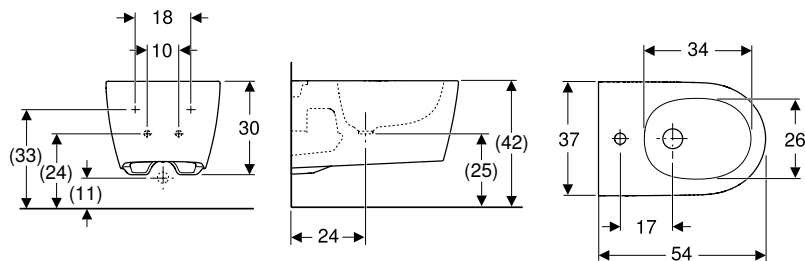

Bidets

Wall-hung bidets

Geberit ONE wall-hung bidet, shrouded

click & scan

Application purposes

- For single-hole taps with flexible hoses

Technical data

Product material	Vitreous china

Characteristics

- Wall-hung
- Height-adjustable, ceramic upper edge 41–45 cm
- Easy fastening with Easy Fast Fixing (type EFF3)
- Hidden water supply connection
- Easy fastening with gearbox for optimised force transmission
- Shrouded
- Hidden fastening
- Narrow design

Scope of delivery

- Fastening material
- Sound insulation set
- Connection set with Clou washbasin connector

Art. no.	Colour / surface	Overflow	B [cm]	H [cm]	T [cm]
500.690.01.1	white / KeraTect	hidden	37	30	54
500.690.JT.1	white / matt	hidden	37	30	54

Can be combined with

- Geberit ONE wall-hung WC set, washdown, shrouded, TurboFlush, with WC seat → p. 515