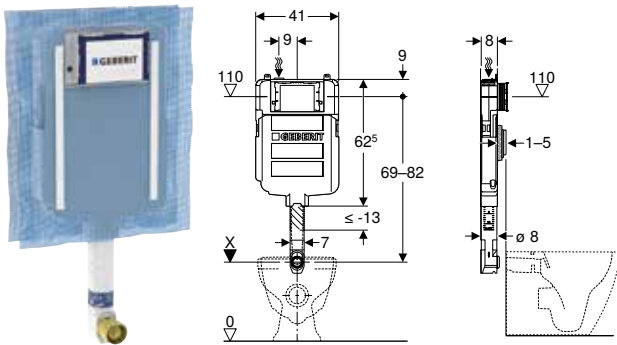

Art. no.	B [cm]	H [cm]	T [cm]
109.300.00.5	41	51	12

Can be combined with

- Geberit Publica squatting pan

- Actuator plate has to be ordered separately

Geberit Sigma concealed cistern 8 cm, 6 / 3 litres

click & scan