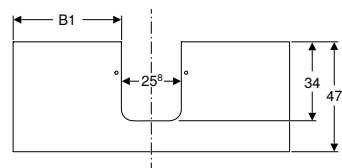

Mix & Match

Geberit ONE washtop with cutout, stoneware, for lay-on washbasin, bowl shape

click & scan

Application purposes

- For mounting on a Geberit ONE, Acanto, iCon washbasin cabinet

Technical data

Product material	Fine stoneware

Characteristics

- Scratchproof
- Moisture-resistant

Scope of delivery

- Washtop
- Fastening material

Art. no.	Colour / surface	Mix & Match	Section	B1 [cm]	H [cm]	T [cm]
B / width: 119 cm						
505.105.00.1 *	white marble look / matt	Yes	centred	46.6	2	47.3
505.105.00.2 *	black marble look / matt	Yes	centred	46.6	2	47.3
505.125.00.1 *	white marble look / matt	Yes	left	22.3	2	47.3
505.125.00.2 *	black marble look / matt	Yes	left	22.3	2	47.3
505.145.00.1 *	white marble look / matt	Yes	right	70.9	2	47.3
505.145.00.2 *	black marble look / matt	Yes	right	70.9	2	47.3
505.175.00.1 *	white marble look / matt	Yes	left and right	17.6	2	47.3
505.175.00.2 *	black marble look / matt	Yes	left and right	17.6	2	47.3

* Order-based production

To order additionally

- Geberit ONE lay-on washbasin, bowl shape → p. 471
- Geberit ONE lay-on washbasin, bowl shape, CleanDrain → p. 470

- A Geberit washbasin connector, space-saving model is required for the installation of the base cabinet. See assortment overview washbasin series or online catalogue, washbasin accessories
- Mix & Match: Articles of the same width can be freely combined in the Geberit ONE, Acanto and iCon series