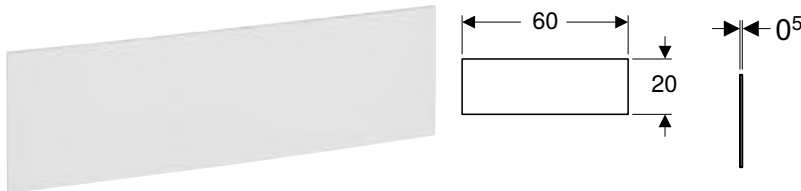

Geberit sound insulation set for washbasin

click & scan

Application purposes

- For structure-borne sound insulation of washbasins

Scope of delivery

- 2 sound insulation sleeves
- Sound insulation mat

Art. no.

156.051.00.1