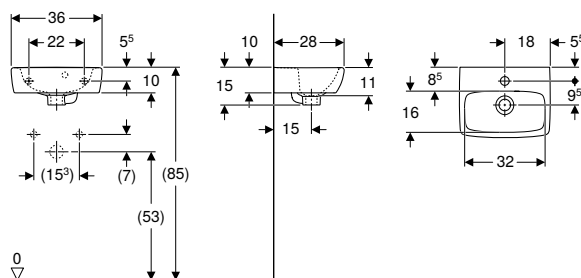

Washbasins

Handrinse basins

Geberit Selnova Square handrinse basin with asymmetrical overflow

click & scan

Technical data

Product material	Vitreous china

Scope of delivery

- Handrinse basin

Characteristics

- Asymmetrical overflow
- Can be combined with full pedestal

Art. no.	Colour / surface	Tap hole	Overflow	H [cm]	T [cm]

B / width: 36 cm

500.316.01.1	white	centred	visible, asymmetrical	15	28

Can be combined with

- Geberit Selnova Square cabinet for handrinse basin, with one door → p. 694
- Geberit Selnova Square full pedestal → p. 690

Accessories

- Geberit dip tube trap for washbasin, horizontal outlet
- Geberit fastening material for handrinse basin → p. 1005