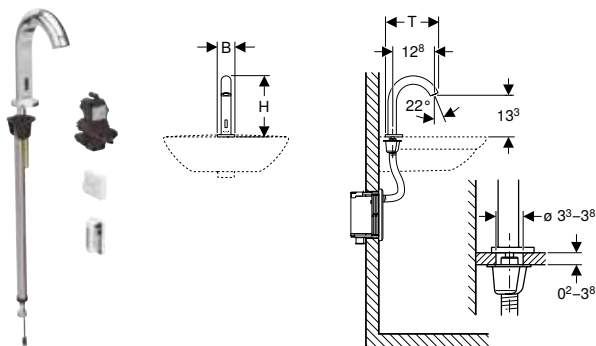

Geberit Piave washbasin tap, deck-mounted, generator operation, for concealed function box

click & scan

Application purposes

- For installation in washbasins or washtops
- For installation in Geberit installation elements for washbasins, deck-mounted tap with concealed function box
- For installation in Geberit installation sets for electronic washbasin taps, deck-mounted, with concealed function box
- For connecting cold and hot water (only for model with mixer or thermostatic mixer)
- For connecting cold or mixed water (only for model without mixer)
- Suitable for use with stainless steel sinks
- For a flow rate of > 3 l/min
- Model without mixer suitable for combination with continuous flow heater, see technical data sheet "Washbasin taps with continuous flow heaters"

Technical data

Degree of protection	IPX4
Operating voltage	3.2 V DC
Operating pressure	2–10 bar
Differentiated pressure CW/WW max.	1.5 bar
Water test pressure max.	16 bar
Test pressure air / inert gas max.	3 bar
Ambient temperature	1–40 °C
Storage temperature	-20 – +70 °C
Water temperature short-term max.	90 °C
Flow rate at 300 kPa / 3 bar	5 l/min
Interval flush time, factory setting	5 s
Product material	Brass / plastic

Characteristics

- Tap group I in accordance with DIN 4109
- Infrared user detection
- Vandal-resistant
- Temperature presetting via mixer (only for models with mixer or thermostatic mixer)
- Not possible to set just hot water or just cold water (only for model with mixer or thermostatic mixer)
- Functions can be set and queried with the Geberit Service Handy
- Device settings and operation with mobile device via integrated Bluetooth® interface
- Compatible with Geberit Control App
- Wirelessly connectable with Geberit Gateway via Bluetooth®
- Compatible with Geberit Connect
- With integrated check valve
- When used at least 50 times per day on average for a duration of 4 s each, the washbasin tap works in a self-sustaining manner
- Functional unit with built-in basket filters
- Components in contact with drinking water lead-free

Scope of delivery

- Washbasin tap with IR sensor and connection hose
- Control electronics
- Functional unit
- Rechargeable battery for generator operation
- Tap aerator key
- Fastening material

Art. no.	Colour / surface	Mixer	B	H	T
			[cm]	[cm]	[cm]
116.185.14.1	black matt / easy-to-clean coated	without mixer	5.5	19.3	16.7
116.185.21.1	chrome / glossy	without mixer	5.5	19.3	16.7
116.185.SN.1	stainless steel look / brushed, easy-to-clean coated	without mixer	5.5	19.3	16.7
116.186.14.1	black matt / easy-to-clean coated	with mixer	5.5	19.3	16.7
116.186.21.1	chrome / glossy	with mixer	5.5	19.3	16.7
116.186.SN.1	stainless steel look / brushed, easy-to-clean coated	with mixer	5.5	19.3	16.7

To order additionally

- Geberit element for washbasin or installation set for Geberit washbasin tap
- Cover plate for concealed function box

Can be combined with