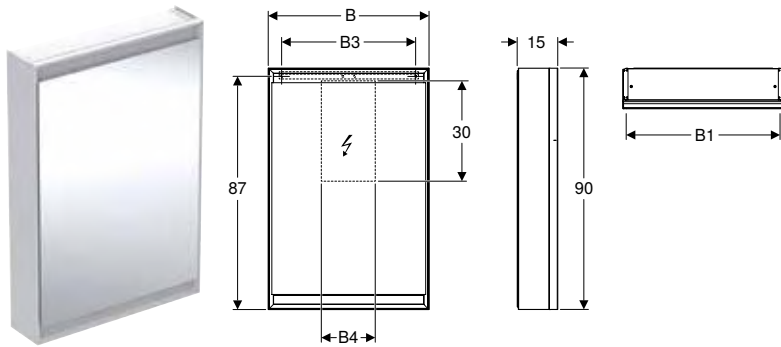

Exposed mirror cabinets

Geberit ONE mirror cabinet with ComfortLight and one door, exposed installation, height 90 cm

click & scan

Technical data

Degree of protection	IP44
Nominal voltage	230 V AC
Mains frequency	50 Hz
Operating voltage	24 V DC
Product material	Aluminium
Light source energy efficiency class	E
Light colour	2200–4000 K
Service life of LED lighting max.	72000 h
Measuring method	L80B10
Colour rendering index	90
Standard deviation of colour matching	3 SDCM

Scope of delivery

- 3 glass shelves
- Dummy cover for power socket left or right
- Mounting material

Characteristics

- With ComfortLight
- LED lighting
- Indirect lighting
- Internal lighting
- Lighting mood infinitely adjustable from orientation light to day-light
- Functions can be triggered via touch sensor
- DALI-compatible control
- Compatible with Geberit Home App
- Time slot in desired luminous intensity adjustable with Geberit Home App
- With one door
- Door mirrored on both sides
- With two power sockets
- Power sockets mounted on the internal side at the top left and top right
- Continuously movable glass shelves

Art. no.	Colour / surface	B1 [cm]	B3 [cm]	B4 [cm]	H [cm]	T [cm]	Protec- tion class	Power consumption [W]	Door	Luminous flux (max. / above / below) [lm]

B / width: 60 cm

505.810.00.1	anodised aluminium	57.5	50	20	90	15	I	60	left-hand hinge	3273 / 2552 / 721
505.811.00.1	anodised aluminium	57.5	50	20	90	15	I	60	right-hand hinge	3273 / 2552 / 721
505.810.00.2	white / powder-coated aluminium	57.5	50	20	90	15	I	60	left-hand hinge	3273 / 2552 / 721
505.811.00.2	white / powder-coated aluminium	57.5	50	20	90	15	I	60	right-hand hinge	3273 / 2552 / 721

Accessories

- Geberit magnetic holder → p. 514
- Geberit magnifying mirror → p. 514

- Standard actuation via mirror cabinet and room push-button. Actuation via room switch must be changed accordingly in the Geberit Home app