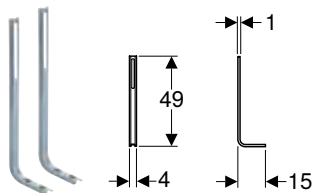

Geberit Kombifix set of leg supports

click & scan

Application purposes

- For masonry walls
- For freestanding positioning of Geberit Kombifix installation elements
- For Geberit Kombifix elements for wall-hung WC or bidet
- For floor constructions 0–12 cm

Scope of delivery

- Set of 2 pieces

Characteristics

- Zinc-plated

Art. no.

457.888.26.1