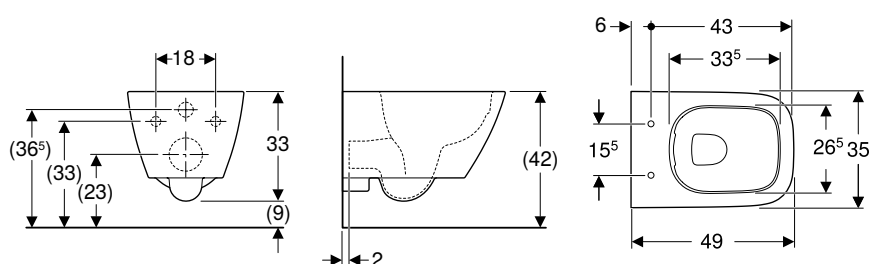

Geberit Smyle wall-hung WC, square, washdown, small projection, shrouded, Rimfree

click & scan

Application purposes

- For concealed cisterns
- For pressure flushing valves
- Suitable for installation in small bathrooms and guest WCs

Technical data

Product material	Vitreous china

Scope of delivery

- Fastening material

Art. no.	Colour / surface	B [cm]	H [cm]	T [cm]
500.379.01.1	white	35	33	49

To order additionally

- WC seat

Can be combined with

- Geberit Smyle WC seat, square, slim design, sandwich shape → p. 678
- Geberit Smyle WC seat, square, slim design → p. 677

Characteristics

- Wall-hung
- Washdown WC
- Rimless WC ceramic appliance featuring Rimfree flush technology
- Easy fastening with Easy Fast Fixing (type EFF3)
- Type 1, full flush volume 6 / 5 / 4 l, in accordance with EN 997
- 4 l flush
- Shrouded
- Hidden fastening
- Small projection