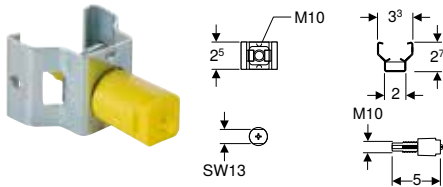

Geberit GIS mounting clip

click & scan

Application purposes

- For fastening threaded rods to Geberit GIS profiles
- For fastening installation parts and sanitary appliances to Geberit GIS profiles

Characteristics

- Zinc-plated
- Thread M10

Scope of delivery

- Protective plug with punching tip
- Fastening screw

Art. no.

B
[cm]

461.004.00.1

3.3