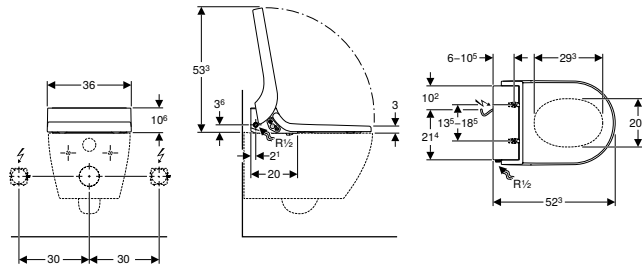

Geberit AquaClean Tuma Classic WC enhancement solution

click & scan

Application purposes

- For convenient toilet use
- For gently cleaning the anal area with water
- For subsequent mounting on WC ceramic appliances (replaces WC seat)

Technical data

Degree of protection	IPX4
Nominal voltage	230 V AC
Mains frequency	50 Hz
Power consumption in standby mode max.	0.5 W
Cable length	2 m
Flow pressure	0.5–10 bar
Operating temperature	5–40 °C
Water temperature, adjustment range	34–40 °C
Water temperature, factory setting	37 °C
Spray time	50 s
WC seat load max.	150 kg

Scope of delivery

- Reinforced braided hose 3/8", with bend 1/2"
- Spray shield
- Fastening material
- Compensation pad for WC seat / ceramic appliance
- Remote control with wall-mounted case and battery CR2032
- Descaling agent, 125 ml

Characteristics

- Water heating via continuous flow heater
- Anal shower with WhirlSpray shower technology
- Spray arm with nozzle can be extended for anal area
- Spray intensity can be set to five different levels
- Oscillating spray (automatic forward and reverse motion of the spray arm)
- Automatic pre- and postrinsing of the spray nozzle with fresh water
- Descaling programme
- WC seat ring and WC lid with soft-closing mechanism
- WC lid with SoftOpening
- WC lid with quick release
- Functions can be controlled remotely
- Water supply connection on the left
- Mains connection at rear, with hidden pipe-laying option to the left or right
- Mains connection cable can be cut to length
- Approval in accordance with (DIN) EN 1717 / (DIN) EN 13077
- Compatible with Geberit Home App
- Shower water temperature can be adjusted via Geberit Home App
- Continuous flow heater can be deactivated via Geberit Home App
- Spray arm can be set to five different positions via Geberit Home App

Art. no.	Colour / surface	B [cm]	H [cm]	T [cm]	Protection class	Power consumption [W]	QuickRelease function
146.070.11.1	Design cover: white / glossy WC top: white	36	10.6	52.3	I	2000	Yes, WC lid only

To order additionally

- Water supply connection set

Can be combined with