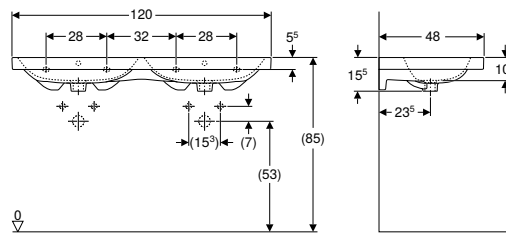

Mix & Match

Geberit iCon Light double washbasin

click & scan

Technical data

Product material	Fine fireclay

Characteristics

- Can be installed with a washbasin cabinet

Art. no.	Colour / surface	Mix & Tap hole Match	Overflow	Cabinet width [cm]	H [cm]	T [cm]

B / width: 120 cm

501.838.00.1	white	Yes centred	visible, symmetrical	118.4	15.5	48
501.838.00.3 *	white	Yes without	visible, symmetrical	118.4	15.5	48
501.838.00.5 *	white	Yes centred	without	118.4	15.5	48
501.838.00.7 *	white	Yes without	without	118.4	15.5	48

* Order-based production

Can be combined with

- Geberit iCon cabinet for double washbasin, with two drawers → p. 619
- Geberit iCon cabinet for double washbasin, with four drawers → p. 620
- Geberit Acanto cabinet for double washbasin, with two drawers and two internal drawers → p. 565

Accessories

- Geberit dip tube trap for washbasin, horizontal outlet
- Geberit washbasin drain, space-saving model, slim design, with external waste plug with push actuation
- Geberit washbasin drain, space-saving model, slim design, with external waste plug and lever actuation
- Geberit washbasin drain, space-saving model, slim design, with free outlet and valve cover
- Geberit fastening material for washbasin → p. 1005

- A Geberit washbasin connector, space-saving model is required for the installation of the washbasin with base cabinet. See 'Assortment overview – Geberit iCon washbasin connectors space-saving model' or online catalogue, washbasin accessories
- Mix & Match: Articles of the same width can be freely combined in the Geberit ONE, Acanto and iCon series