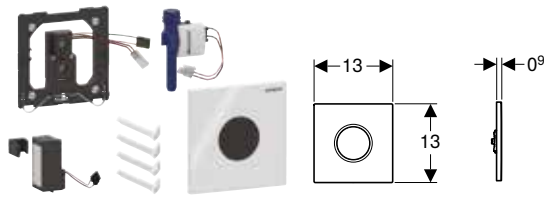

With electronic flush actuation, battery operation

Geberit urinal flush control with electronic flush actuation, battery operation, Type 01 cover plate, round

click & scan

Application purposes

- For automatic flush actuation of urinals

Technical data

Battery type	Alkaline (1.5 V AA)
Service life, supplied battery	2 years
Degree of protection	IP45
Operating voltage	3 V DC
Flow pressure	1–8 bar
Water test pressure max.	16 bar
Test pressure air / inert gas max.	3 bar
Flow rate at 100 kPa / 1 bar without flow limiter	0.3 l/s
Flow rate at 100 kPa / 1 bar with flow limiter	0.18 l/s
Interval flush time, factory setting	5 s
Detection time, factory setting	7 s
Flush time, adjustment range	1–15 s
Flush time, factory setting	7 s

Characteristics

- Cover plate with securing bar
- Water-saving hybrid mode can be set
- Adjustable interval flush
- Preflush can be set
- Functions can be set and queried with the Geberit Service Handy
- Device settings and operation with mobile device via integrated Bluetooth® interface
- Compatible with Geberit Control App
- Wired networkable with Geberit gateway via GEBUS converter
- Wirelessly connectable with Geberit Gateway via Bluetooth®
- Compatible with Geberit Connect
- Warning when the battery is low
- Valve-closing function when battery is flat
- Flush volume can be reduced to 0.5 l per flush with regulating screw of installation set
- Tap group II in accordance with DIN 4109
- Components in contact with drinking water lead-free

Scope of delivery

- Type 01 cover plate, IR window, round
- Infrared control, premounted on mounting frame
- Solenoid valve
- Battery compartment
- 2 alkaline manganese batteries type AA 1.5 V
- Fastening material

Art. no.	Colour / surface	Product material	Power consumption [W]
116.031.11.5	Plate: white / glossy	Die-cast zinc	≤ 0.5
116.031.21.5	Plate: chrome / glossy	Die-cast zinc	≤ 0.5
116.031.DW.5	Plate: black / glossy	Die-cast zinc	≤ 0.5

Can be combined with

- Geberit installation set with flush pipe, for urinal flush control, universal → p. 286
- Geberit installation set with nipple made of brass, for urinal flush control, universal → p. 287
- Geberit Duofix element for urinal, 112–130 cm, universal → p. 72
- Geberit Duofix element for urinal, 112–130 cm, universal, for spray head → p. 73
- Geberit GIS element for urinal, 114 cm, universal → p. 119
- Geberit GIS element for urinal, 114 cm, universal, for spray head → p. 120
- Geberit Kombifix element for urinal, 109–127 cm, universal → p. 23
- Geberit Kombifix element for urinal, 109–127 cm, universal, for spray head → p. 24