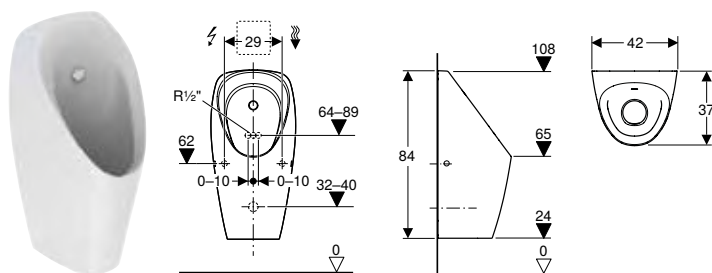

Geberit Tamina urinal for concealed flush control

click & scan

Application purposes

- For operating with automatic, water-saving flush
- For connecting to concealed urinal flush controls
- For Geberit installation elements for urinals for spray head
- For installation sets for urinal flush control, for Preda and Selva urinals
- For covering existing connections in renovations

Technical data

Flush volume small, adjustment range	0.5 l
Product material	Vitreous china

Characteristics

- Wall-hung
- Rimless
- Spray head can be replaced from front, without removing ceramic appliance
- Trap can be replaced from top, without removing ceramic appliance
- Trap adapter can be height-adjusted without tools
- Drainage system can be cleaned without removing ceramic appliance
- Flushing out of urinal ceramic with 0.5 l per flush guaranteed, while compliant with EN13407
- Waterless operation possible

Scope of delivery

- Fastening material
- Urinal trap with suction function
- Drain strainer
- Drain assembly
- Check valve
- Elbow tap connector 90° R 1/2"

Art. no.	Colour / surface	B [cm]	H [cm]	T [cm]	Outlet
116.140.00.1	white	42	84	37	to the rear

Can be combined with

- Geberit Duofix element for urinal, 112–130 cm, universal, for spray head
- Geberit installation set for urinal flush controls with 1/2" connection
- Geberit GIS element for urinal, 114 cm, universal, for spray head
- Geberit Kombifix element for urinal, 109–127 cm, universal, for spray head

Accessories

- Geberit wall fixing, complete, for drywall construction → p. 943
- Geberit hybrid trap adapter for Preda, Selva and Tamina urinals → p. 940
- Geberit hybrid trap for urinals → p. 939