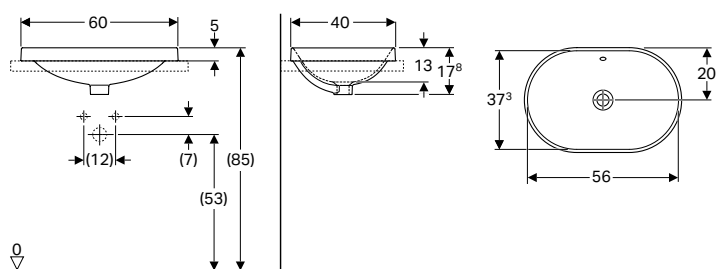

Geberit VariForm countertop washbasin, elliptic

click & scan

Application purposes

- For mounting in washtops from above

Technical data

Product material	Vitreous china

Characteristics

- Elliptic
- Easy to mount thanks to provided cutout template

Scope of delivery

- Template

Art. no.	Colour / surface	Tap hole	Overflow	H [cm]	T [cm]
B / width: 60 cm					
500.728.01.2	white	without	visible, symmetrical	17.8	40
500.730.01.2 *	white	without	without	17.8	40

* Order-based production

Accessories

- Geberit waste outlet with free outlet and valve cover
- Geberit waste outlet with free outlet, screen