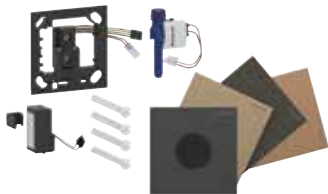

New

Geberit urinal flush control with electronic flush actuation, battery operation, Type 40 cover plate, round, customised finish

click & scan

Application purposes

- For automatic flush actuation of urinals

Technical data

Battery type	Alkaline (1.5 V AA)
Service life, supplied battery	2 years
Degree of protection	IP45
Operating voltage	3 V DC
Flow pressure	1–8 bar
Water test pressure max.	16 bar
Test pressure air / inert gas max.	3 bar
Flow rate at 100 kPa / 1 bar without flow limiter	0.3 l/s
Flow rate at 100 kPa / 1 bar with flow limiter	0.18 l/s
Interval flush time, factory setting	5 s
Detection time, factory setting	7 s
Flush time, adjustment range	1–15 s
Flush time, factory setting	7 s

Characteristics

- Cover plate with securing bar
- Water-saving hybrid mode can be set
- Adjustable interval flush
- Preflush can be set
- Functions can be set and queried with the Geberit Service Handy
- Device settings and operation with mobile device via integrated Bluetooth® interface
- Compatible with Geberit Control App
- Wired networkable with Geberit gateway via GEBUS converter
- Wirelessly connectable with Geberit Gateway via Bluetooth®
- Compatible with Geberit Connect
- Warning when the battery is low
- Valve-closing function when battery is flat
- Flush volume can be reduced to 0.5 l per flush with regulating screw of installation set
- Tap group II in accordance with DIN 4109
- Components in contact with drinking water lead-free

Scope of delivery

- Type 40 cover plate, IR window, round
- Infrared control, premounted on mounting frame
- Solenoid valve
- Battery compartment
- 2 alkaline manganese batteries type AA 1.5 V
- Fastening material

Art. no.	Colour / surface	Product material	B [cm]	H [cm]	T [cm]	Power consumption [W]
004.800.00.2 *	galvanized	Stainless steel	12.5	12.5	0.2	≤ 0.5
004.800.00.3 *	galvanized and varnished	Stainless steel	12.5	12.5	0.2	≤ 0.5

Available as of April 2026; * Order-based production

Can be combined with

- Geberit installation set with flush pipe, for urinal flush control, universal → p. 286
- Geberit installation set with nipple made of brass, for urinal flush control, universal → p. 287
- Geberit Duofix element for urinal, 112–130 cm, universal → p. 72
- Geberit Duofix element for urinal, 112–130 cm, universal, for spray head → p. 73
- Geberit GIS element for urinal, 114 cm, universal → p. 119
- Geberit GIS element for urinal, 114 cm, universal, for spray head → p. 120
- Geberit Kombifix element for urinal, 109–127 cm, universal → p. 23
- Geberit Kombifix element for urinal, 109–127 cm, universal, for spray head → p. 24

- All available colours and surfaces as well as delivery times are listed in the document entitled "Actuator plates and urinal flush controls with customer-specific finish". The document is available online in the "Documents" section of the product catalogue. In the printed product catalogue, the QR code leads to the online product page with the document.