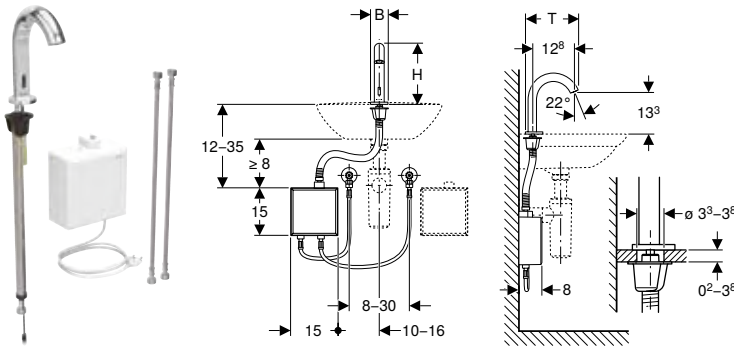

Taps

Washbasin taps
Deck-mounted, mains operation

Deck-mounted, mains operation

Geberit Piave washbasin tap, deck-mounted, mains operation, with exposed function box

click & scan

Application purposes

- For installation in washbasins or washtops
- For connecting cold and hot water (only for model with mixer or thermostatic mixer)
- For connecting cold or mixed water (only for model without mixer)
- Suitable for use with stainless steel sinks
- Model without mixer suitable for combination with continuous flow heater, see technical data sheet "Washbasin taps with continuous flow heaters"

Technical data

Degree of protection	IPX4
Nominal voltage	110–240 V AC
Mains frequency	50–60 Hz
Operating voltage	4.5 V DC
Cable length	1 m
Operating pressure	0.5–10 bar
Recommended operating pressure with thermostatic mixer	0.5–5 bar
Recommended operating pressure with thermostatic mixer	50–500 kPa
Differentiated pressure CW/WW max.	1.5 bar
Water test pressure max.	16 bar
Test pressure air / inert gas max.	3 bar
Ambient temperature	1–40 °C
Storage temperature	-20 – +70 °C
Water temperature, adjustment range with thermostatic mixer	20–42 °C
Water temperature short-term max.	90 °C
Flow rate at 300 kPa / 3 bar	5 l/min
Interval flush time, factory setting	5 s
Product material	Brass / plastic

Characteristics

- Tap group I in accordance with DIN 4109
- Infrared user detection
- Vandal-resistant
- Temperature presetting via mixer (only for models with mixer or thermostatic mixer)
- Not possible to set just hot water or just cold water (only for model with mixer or thermostatic mixer)
- Thermostat according to EN 1111 (only for model with thermostatic mixer)
- Scald protection by limiting the water temperature to 42 °C (only for models with thermostatic mixer)
- Thermal disinfection according to DVGW W 551 possible
- Functions can be set and queried with the Geberit Service Handy
- Device settings and operation with mobile device via integrated Bluetooth® interface
- Compatible with Geberit Control App
- Wired networkable with Geberit gateway via GEBUS converter
- Wirelessly connectable with Geberit Gateway via Bluetooth®
- Compatible with Geberit Connect
- With integrated check valve
- Functional unit with built-in basket filters

Scope of delivery

- Washbasin tap with IR sensor and connection hose
- Exposed function box with control electronics, functional unit and power supply unit
- Reinforced braided hoses 3/8"
- Tap aerator key
- Fastening material