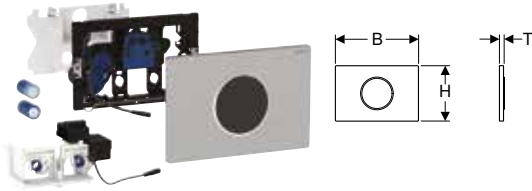

Geberit electronic WC flush control, battery operation, for Sigma concealed cistern 12 cm, with Sigma10 actuator plate, round, automatic / touchless

Application purposes

- For private and semipublic areas
- For releasing a dual flush
- For solid and drywall construction
- For touchless flush actuation of Sigma concealed cisterns 12 cm
- Not suitable for use with Geberit inserts for in-cistern block
- Suitable for barrier-free construction

Technical data

Battery type	LR20
Degree of protection	IP45
Operating voltage	3 V DC
Power consumption in standby mode	0.15 W
Interval flush time, factory setting	5 s
Detection time, factory setting	7 s

Characteristics

- Touchless flush actuation for single or dual flush by moving hand toward sensor
- Flush actuation possible via external push-button
- Batteries in closed battery compartment in the flushing cistern
- Interval flush preset
- Adjustable interval flush
- Preflush can be set
- Minimum detection time can be set
- Device settings and operation with mobile device via integrated Bluetooth® interface
- Compatible with Geberit Control App
- Wirelessly connectable with Geberit Gateway via Bluetooth®
- Compatible with Geberit Connect
- Compatible with Geberit Service Handy

Scope of delivery

- Sigma10 actuator plate
- Mounting frame with infrared control and battery compartment, premounted
- Protection plate
- Support block with servomotor and lifting device, premounted
- 2 alkaline manganese batteries LR20, each 1.5 V

Art. no.	Colour / surface	Product material	B	H	T	Power consumption [W]
			[cm]	[cm]	[cm]	
115.908.16.6	Plate: black matt / easy-to-clean coated Design ring/-s: black / glossy	Stainless steel	24.6	16.4	1.5	≤ 4
115.908.DW.6	Plate: black / glossy Design ring/-s: black matt	Stainless steel	24.6	16.4	1.5	≤ 4
115.908.JQ.6	Plate: chrome / matt, easy-to-clean coated Design ring/-s: chrome / glossy	Plastic	24.6	16.4	1.5	≤ 4
115.908.KH.6	Plate: chrome / glossy Design ring/-s: chrome / matt	Plastic	24.6	16.4	1.5	≤ 4
115.908.KJ.6	Plate: white alpine / glossy Design ring/-s: chrome / glossy	Plastic	24.6	16.4	1.5	≤ 4
115.908.KK.6	Plate: white alpine / glossy Design ring/-s: gold-coloured / glossy	Plastic	24.6	16.4	1.5	≤ 4
115.908.KM.6	Plate: black / glossy Design ring/-s: chrome / glossy	Plastic	24.6	16.4	1.5	≤ 4
115.908.SN.6	Plate: brushed, easy-to-clean coated Design ring: polished	Stainless steel	24.6	16.4	1.5	≤ 4

Accessories

- Geberit remote flush actuator for single flush, Bluetooth® → p. 250
- Geberit remote flush actuator for dual flush, Bluetooth® → p. 251