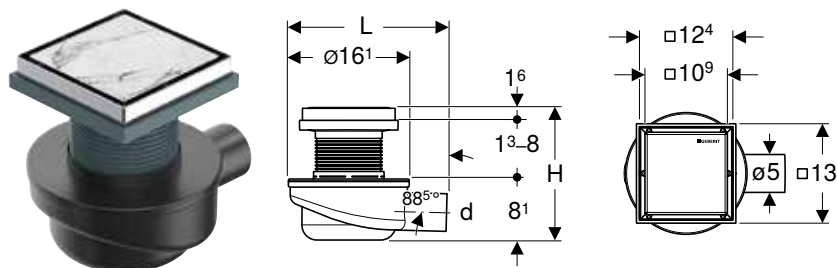

Geberit Aquorea floor drain, tile-bearing grating 12 x 12 cm

click & scan

Application purposes

- For use inside buildings
- For use as floor drain with horizontal outlet

Technical data

Depth of water seal (mm)	50 mm
Product material	PE-HD

Characteristics

- Straight connector made of PE-HD, Ø 50 mm
- Diaphragm trap made of silicone
- Integrated protection against dehydration
- Integrated protection against germ formation
- Load-bearing capacity, class H 1.5 (1.5 kN)
- Cover can be tiled or used as a stainless steel surface

Scope of delivery

- Protection box

Art. no.	DN	d, Ø [mm]	Discharge rate [l/s]	L [cm]	H [cm]
388.121.00.2	50	50	0.8	21.1	11-17.7