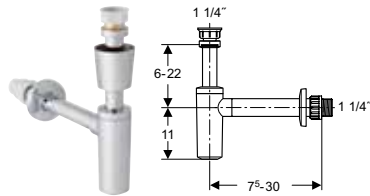

Waste fittings and traps for washplaces and kitchen sinks

Drain assemblies for washbasins

Dip tube traps for washbasins

Geberit dip tube trap for washbasin, connector BSP, horizontal outlet

click & scan

Application purposes

- For washbasins

Technical data

Depth of water seal (mm)	75 mm
Product material	ABS

Characteristics

- Quality-monitored in accordance with EN 274-3
- Corrosion-resistant
- Horizontal outlet

Scope of delivery

- Valve collar
- Wall collar
- Threaded connector

Art. no.	Colour / surface	d, ø [mm]	G ["]	h [cm]
151.039.21.1	chrome / glossy	32	1 1/4	6-22