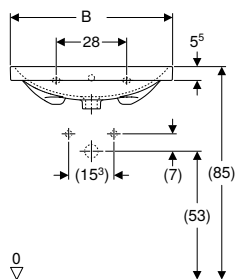

Washbasins

Mix & Match

Geberit Acanto washbasin

Technical data

Product material	Fine fireclay

Characteristics

- Can be installed with a washbasin cabinet

Art. no.	Colour / surface	Mix & Match	Tap hole	Overflow	B1 [cm]	B2 [cm]	Cabinet width [cm]	H [cm]	H1 [cm]	H2 [cm]	T [cm]	T1 [cm]	T2 [cm]	T3 [cm]	Fastening points
B / width: 60 cm															
500.620.01.2	white	Yes	centred	visible, symmetrical	57	60	59.5	17	15	12	48	11.5	6.5	16.5	2
B / width: 120 cm															
501.880.00.1	white	Yes	left and right	visible, symmetrical	117	30	119	17	15.5	13	48	12	6	17	4
501.880.00.5 *	white	Yes	left and right	without	117	30	119	17	15.5	13	48	12	6	17	4
501.880.00.3 *	white	Yes	without	visible, symmetrical	117		119	17	15.5	13	48	12			4
501.880.00.7 *	white	Yes	without	without	117		119	17	15.5	13	48	12			4

* Order-based production

Can be combined with

- Geberit iCon cabinet for washbasin, with one drawer → p. 614
- Geberit iCon cabinet for washbasin, with two drawers → p. 616
- Geberit Acanto cabinet for washbasin, with one drawer and one internal drawer → p. 562
- Geberit ONE cabinet for washbasin, with two drawers → p. 482
- Geberit ONE cabinet for washbasin, with one drawer → p. 480

Accessories

- Geberit dip tube trap for washbasin, horizontal outlet
- Geberit washbasin drain, space-saving model, slim design, with external waste plug with push actuation
- Geberit washbasin drain, space-saving model, slim design, with external waste plug and lever actuation
- Geberit washbasin drain, space-saving model, slim design, with free outlet and valve cover
- Geberit fastening material for washbasin → p. 1005

- A Geberit washbasin connector, space-saving model is required for the installation of the washbasin with base cabinet. See 'Assortment overview – Geberit Acanto washbasin connectors space-saving model' or online catalogue, washbasin accessories
- Mix & Match: Articles of the same width can be freely combined in the Geberit ONE, Acanto and iCon series