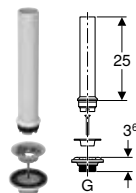

Geberit waste outlet with overflow pipe, for cleaner sink

click & scan

Application purposes

- For washbasins without overflow
- For cleaner sinks without overflow

Technical data

Product material	Stainless steel / plastic

Scope of delivery

- Overflow pipe
- Waste outlet
- Seal
- Bolt

Art. no.	Colour / surface	G ["]
152.121.00.1	smooth stainless steel	1 1/4
152.122.00.1	smooth stainless steel	1 1/2