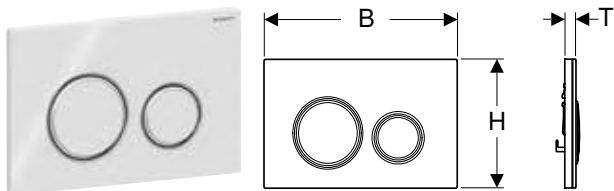

Geberit Sigma50 actuator plate, round, dual flush, metal colour chrome-plated

click & scan

Application purposes

- For flush actuation with Sigma concealed cisterns

Technical data

Actuation force (N) max.	20 N

Characteristics

- Front actuation
- Sound-absorbing actuator rods, tool-free fast adjustment

Scope of delivery

- Mounting frame
- 2 distance bolts
- 2 actuator rods

Art. no.	Colour / surface	Product material	B	H	T
			[cm]	[cm]	[cm]
115.884.00.1	Base plate, Design ring/-s: chrome / glossy Cover plate, Button: customised	Die-cast zinc	24.6	16.4	1
115.884.JK.1	Base plate, Design ring/-s: chrome / glossy Cover plate, Button: lava / glossy glass	Die-cast zinc / glass	24.6	16.4	1.4
115.884.JL.1	Base plate, Design ring/-s: chrome / glossy Cover plate, Button: sand grey / glossy glass	Die-cast zinc / glass	24.6	16.4	1.4
115.884.JM.1	Base plate, Design ring/-s: chrome / glossy Cover plate, Button: Mustang slate	Die-cast zinc / slate (natural product)	24.6	16.4	1.4
115.884.JV.1	Base plate, Design ring/-s: chrome / glossy Cover plate, Button: concrete look	Die-cast zinc / ceramic	24.6	16.4	1.4
115.884.JX.1	Base plate, Design ring/-s: chrome / glossy Cover plate, Button: black walnut	Die-cast zinc / wood (natural product)	24.6	16.4	1.4
115.884.SI.1	Base plate, Design ring/-s: chrome / glossy Cover plate, Button: white / glossy glass	Die-cast zinc / glass	24.6	16.4	1.4
115.884.SJ.1	Base plate, Design ring/-s: chrome / glossy Cover plate, Button: black / glossy glass	Die-cast zinc / glass	24.6	16.4	1.4

Accessories

- Geberit DuoFresh module with automatic actuation, for Sigma concealed cistern 12 cm → p. 191
- Geberit DuoFresh module with manual actuation, for Sigma concealed cistern 12 cm → p. 192
- Geberit DuoFresh module with automatic actuation, for Sigma concealed cistern 8 cm → p. 192
- Geberit DuoFresh module with manual actuation, for Sigma concealed cistern 8 cm → p. 193
- Geberit extension set for Sigma, Omega and Kappa concealed cisterns → p. 204

- Customised solution without inlay, must be sourced locally
- The colour and structure of natural products may vary
- Lead time: 6 weeks for art. nos. 115.884.JV.1 and 115.884.JX.1