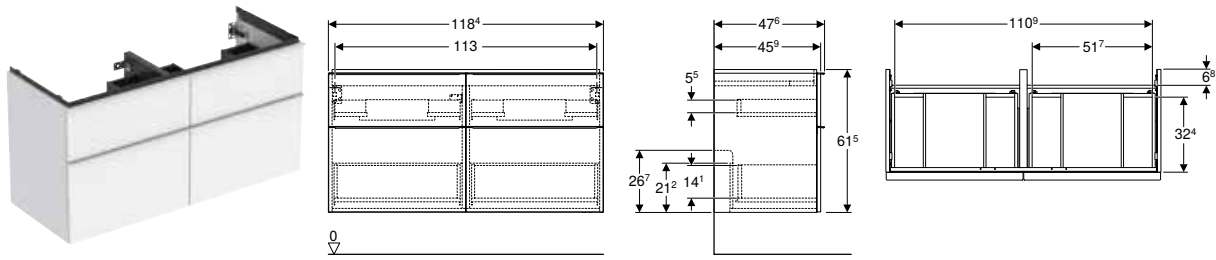

Mix & Match

Geberit iCon cabinet for double washbasin, with four drawers

click & scan

Technical data

Product material	High-compressed three-layer chipboard
Drawer load max.	30 kg

Scope of delivery

- Cabinet for double washbasin
- Fastening material

Characteristics

- FSC™ C134279 certified
- Wall-hung
- With four drawers
- Opening with handle
- Exchangeable handle
- Drawer with soft closing
- Drawer without trap cutout
- Moisture-resistant
- Delivered preassembled

Art. no.	Colour / surface	Mix & Match	B [cm]	H [cm]	T [cm]
Washbasin width: 120 cm					
502.309.01.1	Body, Front: white / high-gloss coated Handle: white / matt powder-coated	Yes	118.4	61.5	47.6
502.309.01.2	Body, Front: white / high-gloss coated Handle: chrome / glossy	Yes	118.4	61.5	47.6
502.309.01.3 *	Body, Front: white / matt coated Handle: white / matt powder-coated	Yes	118.4	61.5	47.6
502.309.JH.1	Body, Front: oak / wood-textured melamine Handle: lava / matt powder-coated	Yes	118.4	61.5	47.6
502.309.JK.1	Body, Front: lava / matt coated Handle: lava / matt powder-coated	Yes	118.4	61.5	47.6
502.309.JL.1 *	Body, Front: sand grey / high-gloss coated Handle: sand grey / matt powder-coated	Yes	118.4	61.5	47.6
502.309.JR.1 *	Body, Front: hickory / wood-textured melamine Handle: lava / matt powder-coated	Yes	118.4	61.5	47.6

* Order-based production

Can be combined with

- Geberit iCon Light double washbasin → p. 602
- Geberit iCon low cabinet with two drawers → p. 624
- Geberit Acanto double washbasin → p. 555
- Geberit iCon double washbasin → p. 601

Accessories

- Accessory overview – Geberit iCon bathroom furniture → p. 607

- A Geberit washbasin connector, space-saving model is required for the installation of the base cabinet. See assortment overview washbasin series or online catalogue, washbasin accessories
- Mix & Match: Articles of the same width can be freely combined in the Geberit ONE, Acanto and iCon series