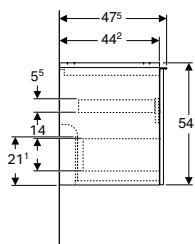

Mix & Match

Geberit Acanto cabinet for double washbasin, with two drawers and two internal drawers

click & scan

Geberit
Acanto

Technical data

Product material	High-compressed three-layer chipboard
Drawer load max.	20 kg

Scope of delivery

- Cabinet for double washbasin
- Fastening material

Characteristics

- FSC™ C134279 certified
- Wall-hung
- With two drawers
- With two internal drawers
- Opening with handle
- Exchangeable handle
- Drawer with soft closing
- Drawer without trap cutout
- Moisture-resistant
- Delivered preassembled

Art. no.	Colour / surface	Mix & Match	B [cm]	H [cm]	T [cm]
Washbasin width: 120 cm					
503.007.01.1	Body, Front: white / high-gloss coated Handle: white / matt powder-coated	Yes	118.4	54.1	47.5
503.007.01.2	Body: white / high-gloss coated Front: white / glossy glass Handle: white / matt powder-coated	Yes	118.4	54.1	47.5
503.007.01.3 *	Body, Front: white / matt coated Handle: white / matt powder-coated	Yes	118.4	54.1	47.5
503.007.JH.1	Body, Front: oak / wood-textured melamine Handle: lava / matt powder-coated	Yes	118.4	54.1	47.5
503.007.JK.1	Body, Front: lava / matt coated Handle: lava / matt powder-coated	Yes	118.4	54.1	47.5
503.007.JK.2	Body: lava / matt coated Front: lava / glossy glass Handle: lava / matt powder-coated	Yes	118.4	54.1	47.5
503.007.JR.1 *	Body, Front: hickory / wood-textured melamine Handle: lava / matt powder-coated	Yes	118.4	54.1	47.5

* Order-based production

Can be combined with

- Geberit Acanto low cabinet with one drawer and one internal drawer → p. 567
- Geberit iCon Light double washbasin → p. 602
- Geberit Acanto double washbasin → p. 555
- Geberit iCon double washbasin → p. 601

Accessories

- Accessory overview – Geberit Acanto bathroom furniture → p. 557

- A Geberit washbasin connector, space-saving model is required for the installation of the base cabinet. See assortment overview washbasin series or online catalogue, washbasin accessories
- Mix & Match: Articles of the same width can be freely combined in the Geberit ONE, Acanto and iCon series