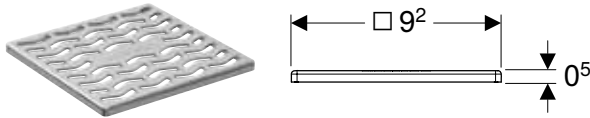

Geberit Ocean design grating 10 x 10 cm

click & scan

Technical data

Product material	Stainless steel

Characteristics

- Load-bearing capacity, class H 1.5 (1.5 kN)

Art. no.	Nominal width [cm]	L [cm]	B [cm]	H [cm]
388.111.00.1	10	9.2	9.2	0.5