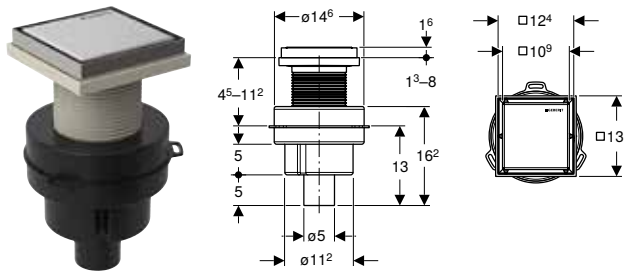

Surface drainage systems for indoor and outdoor

Floor drains 10 x 10 cm

Geberit Aquorea floor drain with top piece made of PP, d50, tile-bearing grating 10 x 10 cm

click & scan

Application purposes

- For use inside buildings
- For use as floor drain with vertical outlet

Technical data

Depth of water seal (mm)	50 mm
Product material	PE-HD

Characteristics

- Straight connector made of PE-HD, $\varnothing$ 50 mm
- Diaphragm trap made of silicone
- Integrated protection against dehydration
- Integrated protection against germ formation
- Load-bearing capacity, class H 1.5 (1.5 kN)
- Cover can be tiled or used as a stainless steel surface

Scope of delivery

- Protection box

Art. no.	DN	d, $\varnothing$ [mm]	Discharge rate [l/s]	H [cm]
388.120.00.1	50	50	1	19.1–25.8