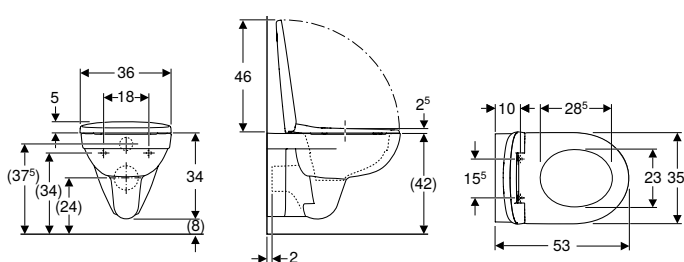

Geberit Selnova set of wall-hung WC, washdown, Rimfree, with WC seat

click & scan

Application purposes

- For concealed cisterns
- For pressure flushing valves

Technical data

Product material	Vitreous china

Characteristics

- Wall-hung
- Washdown WC
- Rimless WC ceramic appliance featuring Rimfree flush technology
- Type 1, full flush volume 6 / 4 l, in accordance with EN 997
- Type 2 in accordance with EN 997
- WC seat made of Duroplast
- Overlapping WC lid

Scope of delivery

- WC ceramic appliance
- WC seat

Art. no.	Colour / surface	B [cm]	H [cm]	T [cm]	QuickRelease function	Soft-closing mechanism	Fastening	Hinge material
501.751.00.1	white	36	39	53	Yes, with QuickRelease hinges	yes	from above	Brass chrome-plated