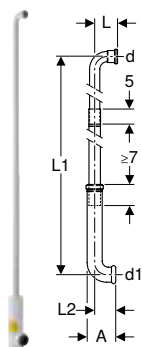

Geberit flush bend 90° set, telescopic, with recess shells and protection plugs

click & scan

Application purposes

- For concealed connection of high-level exposed cisterns with a WC ceramic appliance

Characteristics

- Three-piece
- Can be pulled out

Technical data

Product material	PE-HD

Scope of delivery

- Flush bend with ring seal socket
- Adhesive
- Recess shells
- 2 protection plugs

Art. no.	d, ø [mm]	d1, ø [mm]	arc [°]	A [cm]	L [cm]	L1 [cm]	L2 [cm]
119.611.16.1	32	45	90	9.5	7.5	173	7

- This product is supplied with the Tangit PVC-U special adhesive. This consumable contains classified hazardous substances. Information, instructions and measures for handling hazardous substances safely can be found at <https://www.geberit-global.com>.