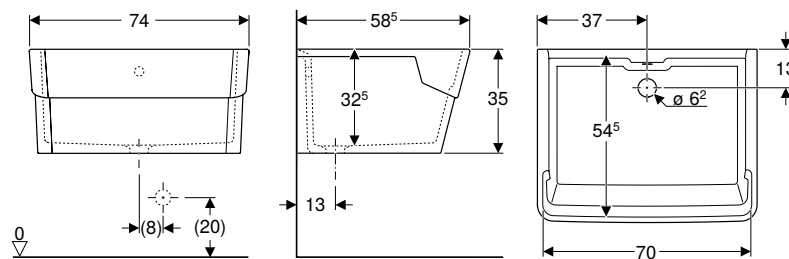

Geberit Publica Garda utility sink with overflow

click & scan

Application purposes

- For cleaning very dirty objects
- For industry and commerce
- For laundrettes
- For private areas

Characteristics

- With one bowl
- With overflow
- With recess to mount a washboard

Scope of delivery

- Utility sink
- Drain assembly
- Overflow assembly

Technical data

Product material	Fireclay

Art. no.	Colour / surface	Overflow	B [cm]	H [cm]	T [cm]
355675000	white	visible, symmetrical	74	35	58.5