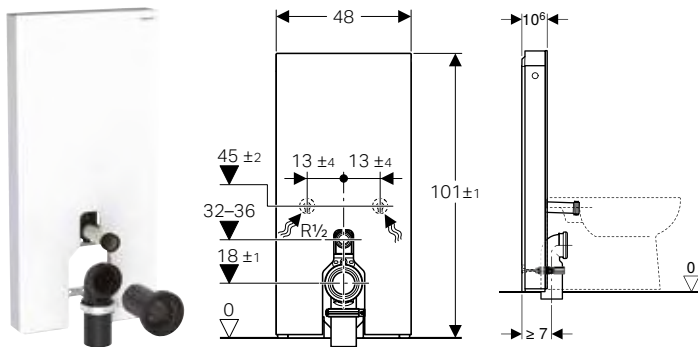

For floor-standing WCs

Geberit Monolith sanitary module for floor-standing WC, 101 cm, front cladding made of glass

click & scan

Application purposes

- For floor inlets
- For renovations, conversions and new buildings
- For wall inlets with an inlet height of 18 cm
- For floor-standing WCs with water inlet height 32–36 cm above floor in accordance with DIN EN 33
- For replacing low-level exposed cisterns
- For replacing floor-standing WCs with close-coupled exposed cistern
- For connecting Geberit AquaClean Tuma WC complete solution, floor-standing WC
- For connecting Geberit AquaClean WC enhancement solutions, with accessories
- For mounting on finished floors
- For installation in front of drywalls or solid walls

Technical data

Flow pressure	0.1–10 bar
Flush volume, factory setting	6 l / 3 l
Flush volume large, adjustment range	4.5 l / 6 l
Small flush volume	3 l

Characteristics

- Dual flush
- Compensation of dimensional tolerances possible
- Cistern, fully insulated against condensation
- Side cladding made of aluminium brushed
- Self-supporting
- Adjustable flush volume
- Water supply connection on the bottom
- Water supply connection on the left/right possible with accessories

Scope of delivery

- Water supply connection set with 2 angle stop valves, 1/2"
- Flush bend extension 160 mm
- Sleeve made of EPDM, ø 44 / 55 mm
- Straight connector made of PE-HD, ø 90 mm
- Connection bend 90° made of PE-HD, ø 90 mm
- Adapter socket made of PE-HD, ø 90 / 110 mm
- Base cover
- Fastening material for drywall
- Fastening material

Art. no.	Colour / surface	B [cm]	H [cm]	T [cm]
131.001.JK.5	Front: lava / glass Side cladding: black / brushed aluminium	48	101	10.6
131.001.JL.5	Front: sand grey / glass Side cladding: brushed aluminium	48	101	10.6
131.001.SI.5	Front: white / glass Side cladding: brushed aluminium	48	101	10.6
131.001.SJ.6	Front: black / glass Side cladding: black / brushed aluminium	48	101	10.6
131.001.SL.5	Front: mint / glass Side cladding: brushed aluminium	48	101	10.6
131.001.CD.5	N Front: black / Glass satinised Side cladding: black / brushed aluminium	48	101	10.6
131.001.TD.5	N Front: white / Glass satinised Side cladding: brushed aluminium	48	101	10.6

N: New, available as of April 2026

Accessories

- Lateral water supply connection set for Geberit Monolith sanitary module for WC → p. 890