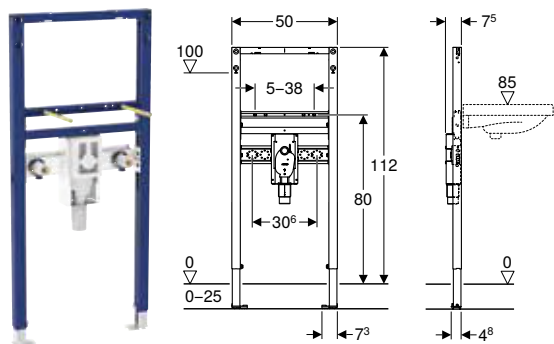

Geberit Duofix element for washbasin, 112 cm, deck-mounted tap, with concealed trap

Application purposes

- For metal and wood frame walls
- For Geberit Duofix system walls
- For installation in part- or room-height prewalls
- For installation in room-height partition walls
- Suitable for barrier-free construction
- For floor constructions 0–25 cm
- For installation of washbasins
- For deck-mounted taps

Scope of delivery

- 2 elbow tap connectors Rp 1/2" / R 1/2", compatible with MF
- 2 sound insulation bases
- 2 insulating sleeves
- Protection box
- Fastening material

Characteristics

- 2025 range
- Statically self-supporting frame, protected against corrosion with powder coating
- With pull-out plate for lateral fastening above the element on metal or wood profiles or on Geberit Duofix system studs
- Alternative fastening point for wall anchors
- Rotating foot plates, suitable for installation in U profiles UW 50 and UW 75
- Foot plates that can be mounted in Geberit Duofix system rail without tools, without additional components
- Galvanised non-slip leg supports protected against corrosion
- Fastening distance for washbasin 5–38 cm
- Threaded rods adjustable in depth with 18 or 28 cm fastening distance
- Concealed trap with optimum flow guidance and high self-cleaning effect
- Concealed trap can be height-adjusted ± 3 cm during final installation
- In-wall cabinet with straight connector made of PP, $\varnothing$ 50 mm
- Fastening for connection bend, height-adjustable and sound-absorbing
- Crossbar for tap adjustable in height and depth

Art. no.	B [cm]	H [cm]	T [cm]
111.480.00.2	50	112	7.5

Accessories

- Accessory overview – Geberit Duofix elements for washbasins → p. 55