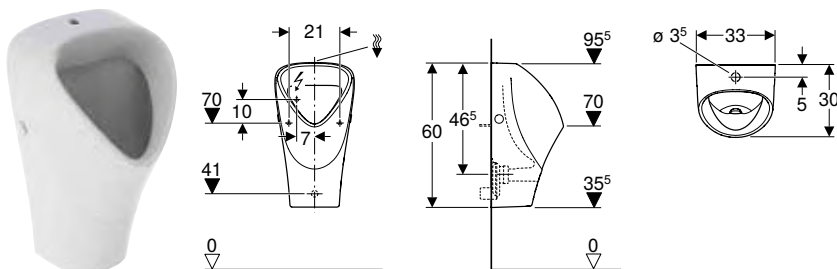

Geberit Selnova urinal, trigonal, inlet from the top, outlet to the rear or downwards

click & scan

Application purposes

- For operating with automatic, water-saving flush
- For exposed urinal flush controls

Characteristics

- Wall-hung
- With flush rim
- Hidden trap
- Hidden fastening
- Fulfils requirements in accordance with EN 13407

Technical data

Flush volume small, adjustment range	1 l
Product material	Vitreous china

Scope of delivery

- Urinal ceramic

Art. no.	Colour / surface	B [cm]	H [cm]	T [cm]	Outlet
501.676.00.1	white	33	60	30	to the rear

To order additionally

- Geberit fastening material for urinal, Kerafix → p. 943