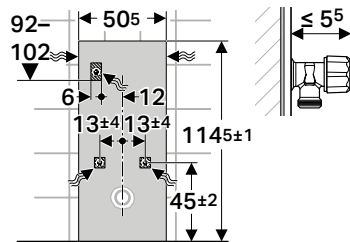

131.071.21.1

131.071.21.1 to be ordered separately