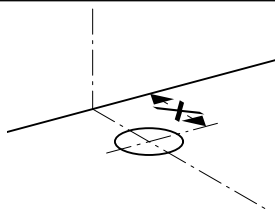

X = 7-15 cm: all accessories included