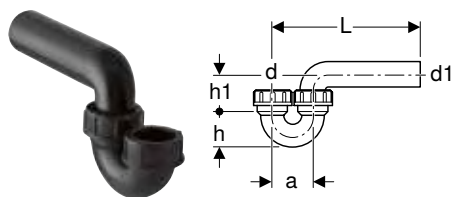

Drain assemblies for sinks

Traps

Geberit P-trap for sink, with compression joint, vertical inlet and horizontal outlet

click & scan

Technical data

Depth of water seal (mm)	75 mm
Product material	PE-HD