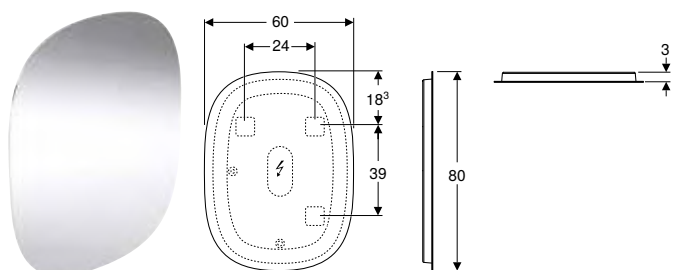

Geberit Option illuminated mirror, oval design, indirect lighting

click & scan

Application purposes

- For horizontal and vertical installation

Technical data

Degree of protection	IP44
Nominal voltage	220–240 V AC
Mains frequency	50 Hz / 60 Hz
Operating voltage	12 V DC
Product material	Steel
Light source energy efficiency class	G
Light colour	3000 K
Service life of LED lighting	30000 h
Measuring method	L70B50
Colour Rendering Index min.	80
Standard deviation of colour matching	6 SDCM

Characteristics

- Suitable for all bathroom series
- LED lighting
- Indirect lighting
- Can be mounted vertically and horizontally
- Light operated by wall switch
- With Geberit FlexInstall suspension

Scope of delivery

- Mirror
- Fastening material

Art. no.	B [cm]	B1 [cm]	H [cm]	H1 [cm]	T [cm]	Protection class	Power consumption [W]	Luminous flux [lm]
502.800.00.1	60	24	80	39	3	II	23	850