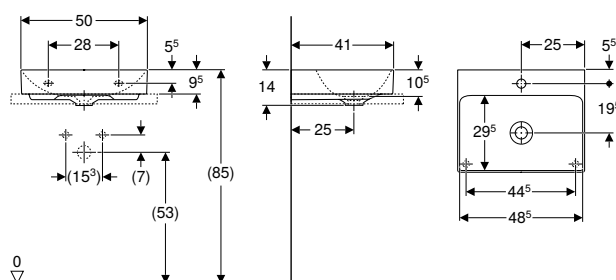

Mix & Match

Geberit ONE lay-on washbasin, rectangular

click & scan

Application purposes

- For mounting on washtops

Technical data

Product material	Fine fireclay

Characteristics

- Vertical outlet
- Ground bottom and rear sides

Scope of delivery

- Washbasin
- Fastening material

Art. no.	Colour / surface	Mix & Match	Tap hole	Overflow	H [cm]	T [cm]
B / width: 50 cm						
505.030.01.6	white / KeraTect	Yes	centred	without	14	41
505.031.01.6	white / KeraTect	Yes	without	without	14	41

To order additionally

- Geberit ONE washtop with cutout, for lay-on washbasin, rectangular → p. 500
- Geberit ONE washtop with cutout, stoneware, for lay-on washbasin, rectangular → p. 502
- Geberit washbasin connector and trap, space-saving model

Can be combined with

- Geberit iCon cabinet for washbasin, with one drawer → p. 614
- Geberit iCon cabinet for washbasin, with two drawers → p. 616
- Geberit ONE cabinet for washbasin, with two drawers → p. 482
- Geberit ONE cabinet for lay-on washbasin, with four drawers → p. 485
- Geberit ONE cabinet for washbasin, with one drawer → p. 480
- Geberit ONE cabinet for lay-on washbasin, with two drawers → p. 484
- Geberit Acanto cabinet for washbasin, with one drawer and one internal drawer → p. 562

Accessories

- Washbasin drain with siphon, valve cover and sleeve, horizontal outlet, for Geberit ONE washbasin, vertical outlet
- Washbasin drain, space-saving model, slim design, with free outlet and valve cover, horizontal outlet, for Geberit ONE washbasin, vertical outlet
- Washbasin drain, space-saving model, slim design, with lever actuation and valve cover, horizontal outlet, for Geberit ONE washbasin, vertical outlet

- A Geberit washbasin connector, space-saving model is required for the installation of the washbasin with base cabinet. See 'Assortment overview – Geberit ONE washbasin connectors space-saving model' or online catalogue, washbasin accessories
- Mix & Match: Articles of the same width can be freely combined in the Geberit ONE, Acanto and iCon series