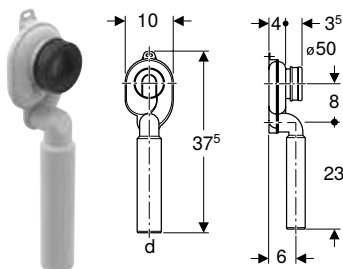

Characteristics

- Horizontal outlet

Scope of delivery

- Sleeve made of EPDM

Art. no.	Colour / surface	d, ø [mm]
152.950.11.1	white alpine	50

Geberit urinal trap, vertical outlet

click & scan

Application purposes