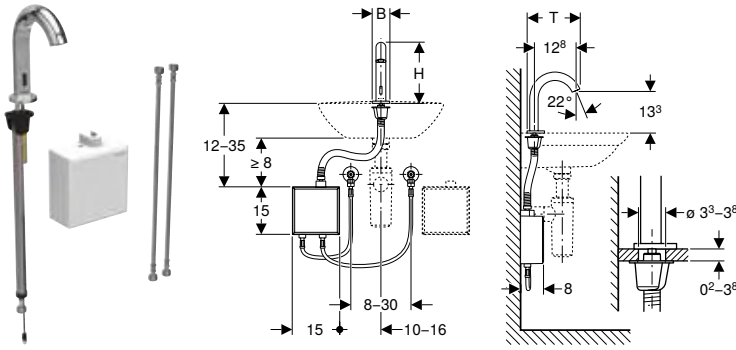

Taps

Washbasin taps
Deck-mounted, generator operation

Deck-mounted, generator operation

Geberit Piave washbasin tap, deck-mounted, generator operation, with exposed function box

click & scan

Application purposes