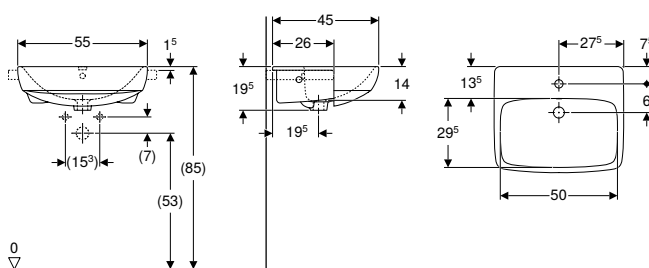

- Geberit Selnova Square full pedestal only for washbasins 55–60 cm
- Geberit Selnova full pedestal only for washbasins 65 cm

Semirecessed washbasins

Geberit Selnova Square semirecessed washbasin

click & scan