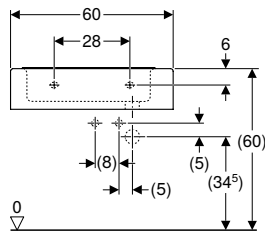

Washbasins

Washbasins

Geberit Bambini washbasin for children

click & scan

Application purposes

- For children
- For schools, childcare facilities and other educational facilities

Technical data

Product material	Vitreous china

Characteristics

- Asymmetrical

Art. no.	Colour / surface	Tap hole	Overflow	H [cm]	T [cm]
B / width: 60 cm					
326060000	white	centred	without	15.5	40

Can be combined with

- Geberit Bambini washbasin tap, single-lever mixer → p. 811
- Geberit Bambini washbasin tap, mains operation → p. 812
- Geberit Bambini washbasin tap, battery operation, multicolour → p. 815
- Geberit Bambini washbasin tap, battery operation → p. 816
- Geberit Bambini washbasin tap, mains operation, multicolour → p. 813
- Geberit Bambini washbasin tap, mains operation → p. 814
- Geberit Bambini washbasin tap, single-lever mixer, multicolour → p. 810

Accessories

- Geberit waste outlet with free outlet and valve cover
- Geberit waste outlet with free outlet, screen
- Geberit fastening material for washbasin → p. 1005