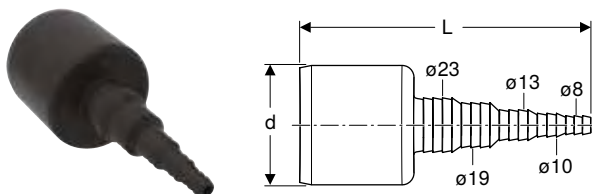

Waste fittings and traps for washplaces and kitchen sinks

Drain assemblies for sinks
Straight connector

Geberit straight connector with union nut

click & scan

Technical data

Product material	PE-HD

Scope of delivery

- Seal

Art. no.	DN	d, $\varnothing$ [mm]	G ["]	H [cm]
152.175.16.1	40	40	1 1/4	4.5
152.176.16.1	40	40	1 1/2	3.5
152.179.16.1	50	50	1 1/4	3.3
152.180.16.1	50	50	1 1/2	3.3
152.181.16.1	50	50	2	3
152.184.16.1	30	32	1 1/4	2

Geberit straight adapter with male thread and screw connection

click & scan

Technical data

Product material	PE-HD

Scope of delivery

- Nipple made of brass
- Seal

Art. no.	DN	d, $\varnothing$ [mm]	G ["]	H [cm]	h [cm]
152.973.00.1	40	40	1/2	9	6
152.974.00.1	40	40	3/4	9	6
152.978.00.1	50	50	1	9	6
152.979.00.1	50	50	1/2	9	6
152.981.00.1	50	50	3/4	9	6

Geberit adapter for hose connection for devices

click & scan

Application purposes

- For connecting drain hoses with PE-HD outlet pipes

Technical data

Product material	PE-HD

Art. no.	Colour / surface	DN	d, $\varnothing$ [mm]	L [cm]
152.910.16.1	black	50	50	12.3