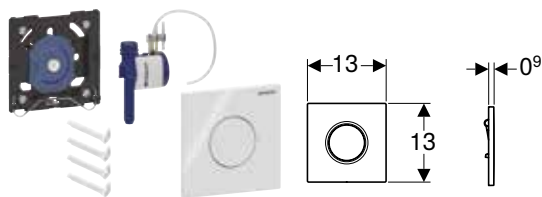

With pneumatic flush actuation

Geberit urinal flush control with pneumatic flush actuation, Type 01 actuator plate, round

click & scan

Application purposes

- For manual flush actuation of urinals

Technical data

Flow pressure	1–8 bar
Water test pressure max.	16 bar
Test pressure air / inert gas max.	3 bar
Actuation force (N) max.	12 N
Flow rate at 100 kPa / 1 bar without flow limiter	0.3 l/s
Flow rate at 100 kPa / 1 bar with flow limiter	0.18 l/s
Flush time, adjustment range	4 s / 8 s / 12 s

Characteristics

- Actuator plate with securing bar
- Flush time setting with air nozzles (pneumatic)
- Low flush actuation force
- Short stroke movement
- Flush volume can be reduced to 0.5 l per flush with regulating screw of installation set
- Tap group II in accordance with DIN 4109
- Components in contact with drinking water lead-free

Scope of delivery

- Type 01 actuator plate, round
- Pneumatic flush actuation, premounted on mounting frame
- Pneumatic valve
- Fastening material

Art. no.	Colour / surface	Product material
116.011.11.5	Plate, Button: white / glossy	Plastic
116.011.21.5	Plate, Button: chrome / glossy	Plastic
116.011.DW.5	Plate, Button: black / glossy	Plastic
116.011.JQ.5	Plate, Button: chrome / matt, easy-to-clean coated	Plastic

Can be combined with

- Geberit installation set with flush pipe, for urinal flush control, universal → p. 286
- Geberit installation set with nipple made of brass, for urinal flush control, universal → p. 287
- Geberit Duofix element for urinal, 112–130 cm, universal → p. 72
- Geberit Duofix element for urinal, 112–130 cm, universal, for spray head → p. 73
- Geberit GIS element for urinal, 114 cm, universal → p. 119
- Geberit GIS element for urinal, 114 cm, universal, for spray head → p. 120
- Geberit Kombifix element for urinal, 109–127 cm, universal → p. 23
- Geberit Kombifix element for urinal, 109–127 cm, universal, for spray head → p. 24