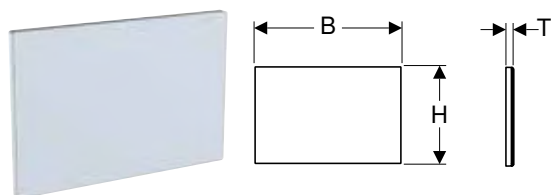

Geberit Sigma cover plate

click & scan

Application purposes

- For covering the service opening of Sigma concealed cisterns

Scope of delivery

- Mounting frame
- 2 distance bolts

Art. no.	Colour / surface	Product material	B [cm]	H [cm]	T [cm]
115.766.00.1	customised	Die-cast zinc	24.6	16.4	1.1
115.766.SI.1	white	Die-cast zinc / glass	24.6	16.4	1.2