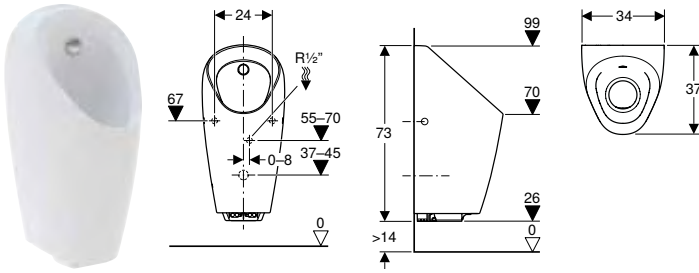

Urinals

Urinals, flush operation, rimless
With integrated urinal flush control

Geberit Selva urinal with integrated control, generator operation

click & scan

Application purposes

- For operating with automatic, water-saving flush
- For Geberit installation elements for urinals with or for integrated flush control

Technical data

Degree of protection	IP45
Operating voltage	6.6 V DC
Power consumption in standby mode max.	0.1 W
Flow pressure	1–8 bar
Water test pressure max.	16 bar
Flush volume small, adjustment range	0.5 l
Flow rate at 100 kPa / 1 bar with flow limiter	0.18 l/s
Interval flush time, factory setting	5 s
Detection time, factory setting	7 s
Flush time, adjustment range	1–15 s
Flush time, factory setting	7 s
Product material	Vitreous china

Scope of delivery

- Urinal flush control with generator and solenoid valve
- Rechargeable battery
- Fastening material
- Urinal trap with suction function
- Drain strainer
- Drain assembly
- Inlet set
- Water pressure reducing valve

Characteristics

- IR user detection with leg detection
- Rimless
- Wall-hung
- Urinal flush control can be replaced from front, without removing ceramic appliance
- Spray head can be replaced from front, without removing ceramic appliance
- Trap can be replaced from top, without removing ceramic appliance
- Trap adapter can be height-adjusted without tools
- Drainage system can be cleaned without removing ceramic appliance
- Water-saving hybrid mode can be set
- Adjustable interval flush
- Preflush can be set
- Continuous flush readiness due to self-sustaining power supply from 30 flushes per day of around 7 s each
- Functions can be set and queried with the Geberit Service Handy
- Device settings and operation with mobile device via integrated Bluetooth® interface
- Compatible with Geberit Control App
- Wirelessly connectable with Geberit Gateway via Bluetooth®
- Compatible with Geberit Connect
- Flush volume can be reduced to 0.5 l per flush with flush time
- Flushing out of urinal ceramic with 0.5 l per flush guaranteed, while compliant with EN13407
- Tap group II in accordance with DIN 4109

Art. no.	Colour / surface	B [cm]	H [cm]	T [cm]	Power consumption [W]	Inlet	Outlet	Target marking
116.084.00.1	white	34	73	37	≤ 0.5	rear	to the rear	no

Can be combined with

- Geberit Duofix element for urinal, 112–130 cm, universal, for exposed flushing valve
- Geberit GIS element for urinal, 114 cm, universal, for exposed flushing valve
- Geberit Kombifix element for urinal, 109–127 cm, universal, for exposed flushing valve

Accessories

- Geberit drain strainer for trap adapter d140 → p. 941

- For installing and removing the urinal flush control without removing the ceramic appliance, the urinal rim height must be at least 58 cm above finished floor