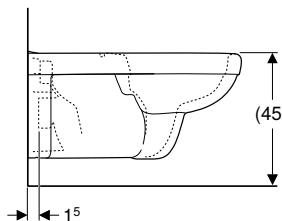

To order additionally

- WC seat

Can be combined with

- Geberit Selnova Comfort WC seat, barrier-free, antibacterial, fastening from above → p. 757
- Geberit Selnova Comfort WC seat, barrier-free, antibacterial, fastening from below → p. 757
- Geberit Selnova Comfort WC seat ring, barrier-free, antibacterial, fastening from above → p. 759
- Geberit Selnova Comfort WC seat ring, D-shape, barrier-free, fastening from below → p. 758

- Depending on the installation type, a Geberit connection set for wall-hung WC, length 30 cm is required for mounting

Geberit Selnova Comfort wall-hung WC, square, washdown, large projection, barrier-free, Rimfree

Application purposes

- For concealed cisterns
- For pressure flushing valves

Technical data

Product material	Vitreous china

Scope of delivery

- WC ceramic appliance
- Extended flush pipe

Characteristics

- Wall-hung
- Washdown WC
- Rimless WC ceramic appliance featuring Rimfree flush technology
- Barrier-free
- Type 1, full flush volume 6 / 5 l, in accordance with EN 997
- Type 2 in accordance with EN 997
- Flushes with 4.5 l
- Large projection
- Ceramic chamfer to prevent WC seat sliding sideways
- Square design

Art. no.	Colour / surface	B [cm]	H [cm]	T [cm]
500.791.01.1	P white	39	36	70

P: Phase out

To order additionally

- WC seat

Can be combined with

- Geberit Selnova Comfort WC seat, square design, barrier-free, antibacterial, fastening from below → p. 758
- Geberit Selnova Comfort WC seat ring, square design, barrier-free, fastening from below → p. 759

- Replaced by art. no. 500.262.01.1