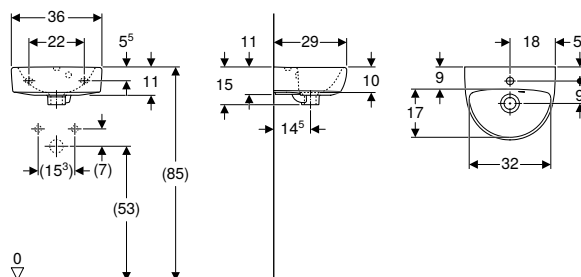

- Geberit Selnova half pedestal only for handrinse basins 50 cm

Geberit Selnova handrinse basin with asymmetrical overflow

click & scan

Technical data

Product material	Vitreous china
------------------	----------------