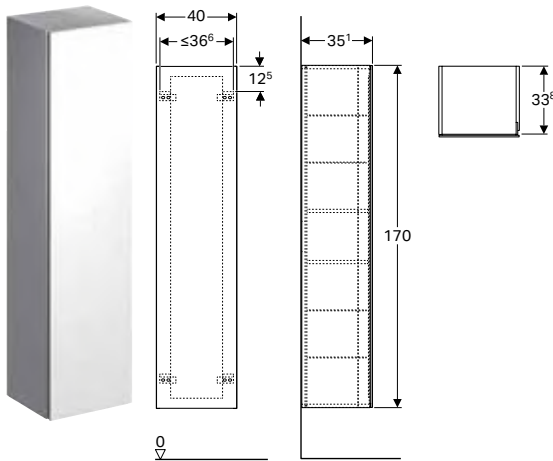

Side cabinets

Geberit Xeno² tall cabinet with one door and internal mirror

click & scan

Technical data

Product material	High-compressed three-layer chipboard

Scope of delivery

- 4 movable shelves
- Fastening material

Characteristics

- FSC™ C134279 certified
- Wall-hung
- With one door
- Door with soft closing
- With two fixed shelves
- With four movable shelves
- Hinge side left or right
- Moisture-resistant
- Mirror on inside of door
- Delivered preassembled

Art. no.	Colour / surface	B [cm]	H [cm]	T [cm]
500.503.01.1	white / high-gloss coated	40	170	35.1
500.503.00.1 *	greige / matt coated	40	170	35.1
500.503.43.1	scultura grey / wood-textured melamine	40	170	35.1

* Order-based production

Accessories

- Accessory overview – Geberit Xeno² bathroom furniture → p. 529