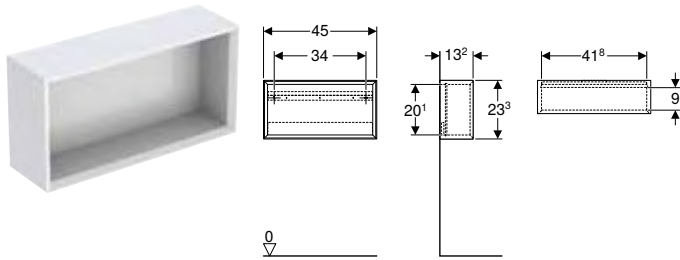

Geberit wall box, rectangular

Application purposes

- For Geberit ONE, Acanto and iCon series

Technical data

Product material	High-compressed three-layer chipboard

Characteristics

- FSC™ C134279 certified
- Wall-hung
- Hidden fastening
- Moisture-resistant
- Delivered preassembled

Scope of delivery

- High-level cabinet
- Fastening material

Art. no.	Colour / surface	B [cm]	H [cm]	T [cm]
502.322.01.1	white / high-gloss coated	45	23.3	13.2
502.322.01.3 *	white / matt coated	45	23.3	13.2
502.322.JH.1	oak / wood-textured melamine	45	23.3	13.2
502.322.JK.1	lava / matt coated	45	23.3	13.2
502.322.JL.1 *	sand grey / high-gloss coated	45	23.3	13.2
502.322.JR.1 *	hickory / wood-textured melamine	45	23.3	13.2

* Order-based production