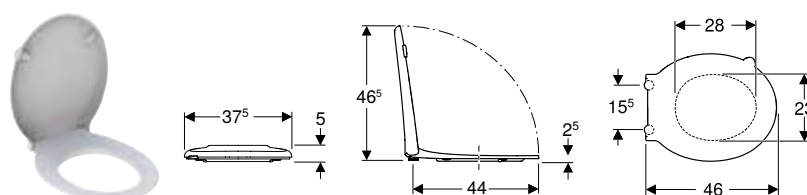

Geberit Selnova Comfort WC seat, barrier-free, antibacterial, fastening from above

click & scan

Technical data

Product material	Duroplast
Fastening distance	15.5 cm

Scope of delivery

- WC seat

Characteristics

- Barrier-free
- Antibacterial
- With hinge bar made of stainless steel
- Overlapping WC lid

Art. no.	Colour / surface	B [cm]	H [cm]	T [cm]	QuickRelease function	Soft-closing mechanism	Fastening	Hinge material
501.559.01.1	white	37.5	5	46	no		no from above	Stainless steel

Can be combined with

- Geberit Selnova Comfort wall-hung WC, Premium, washdown, large projection, semi-shrouded, barrier-free, Rimfree → p. 753
- Geberit Selnova Comfort wall-hung WC, washdown, large projection, barrier-free, Rimfree → p. 754
- Geberit Selnova Comfort wall-hung WC, washdown, large projection, barrier-free → p. 754
- Geberit Selnova Comfort floor-standing WC for close-coupled exposed cistern, washdown, horizontal outlet, raised → p. 756