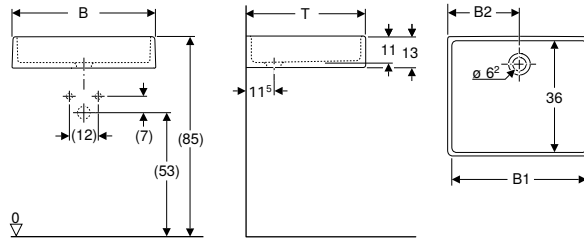

Geberit Publica utility sink without overflow, height 13 cm

click & scan

Application purposes

- For mounting on mounting brackets
- For mounting on washtops
- For industry and commerce
- For schools and other educational facilities
- For private areas

Characteristics

- With one bowl
- Without overflow
- Acid-resistant

Scope of delivery

- Utility sink

Technical data

Product material	Fireclay

Art. no.	Colour / surface	Overflow	B [cm]	B1 [cm]	B2 [cm]	H [cm]	T [cm]
360050000	white	without	50	46	25	13	40
360060000	white	without	60	56	30	13	40

Accessories

- Geberit set of mounting brackets for utility sink → p. 834
- Geberit waste outlet with overflow pipe, for cleaner sink

Accessories

Geberit set of mounting brackets for utility sink

Application purposes

- For Publica utility sinks

Scope of delivery

- Set of 2 pieces

Characteristics

- With levelling foot supports

Art. no.	L [cm]
500250000	36
500260000	45

click & scan