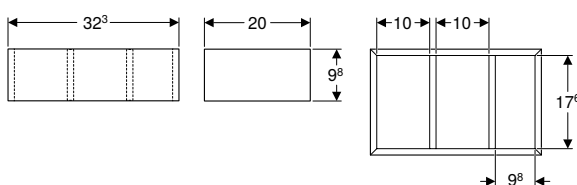

Geberit drawer insert, H-partition, for bottom drawer

click & scan

Technical data

Product material	High-compressed three-layer chipboard

Scope of delivery

- Drawer insert

Characteristics

- FSC™ C134279 certified
- H-partition

Art. no.	Colour / surface	B [cm]	H [cm]	T [cm]
500.676.00.1	lava / textured melamine	32.3	9.8	20

WCs

Assortment overview – Geberit Smyle WCs and WC seats

Geberit International Sales, version: December 2025

				Geberit Smyle wall-hung WC, square, washdown, shrouded, Rimfree	Geberit Smyle wall-hung WC, square, washdown, small projec- tion, shrouded, Rimfree
		White		500.208.01.1	500.379.01.1
				→ p. 675	→ p. 675
Geberit Smyle WC seat, square, slim design, sandwich shape	Without soft-closing mechanism	500.239.01.1		→ p. 678	✓
	With soft-closing mechanism, quick-release hinges	500.688.01.1		→ p. 678	✓
Geberit Smyle WC seat, square, slim design	Without soft-closing mechanism	500.238.01.1		→ p. 677	✓
	With soft-closing mechanism, quick-release hinges	500.687.01.1		→ p. 677	✓

✓ Compatible