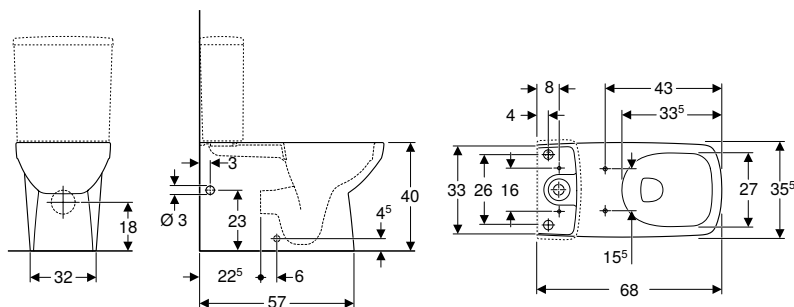

Geberit Selnova Square floor-standing WC for close-coupled exposed cistern, washdown, back-to-wall, horizontal or vertical outlet, semi-shrouded, Rimfree

click & scan

Application purposes

- For close-coupled exposed cistern

Technical data

Product material	Vitreous china

Scope of delivery

- WC ceramic appliance
- Fastening material

Characteristics

- Floor-standing
- Washdown WC
- Rimless WC ceramic appliance featuring Rimfree flush technology
- Horizontal or vertical outlet
- Opening on the right-hand side for access to the stop valve
- Type 1, full flush volume 6 l, in accordance with EN 997
- Type 2 in accordance with EN 997
- Semi-shrouded
- Hidden fastening

Art. no.	Colour / surface	B [cm]	H [cm]	T [cm]
500.489.01.1	white	35.5	40	68

To order additionally

- Cistern
- WC seat

Can be combined with

- Geberit Selnova Square exposed cistern, close-coupled, dual flush, lateral water supply connection, for WC Rimfree → p. 709
- Geberit Selnova Square exposed cistern, close-coupled, dual flush, bottom water supply connection → p. 709
- Geberit Selnova Square WC seat, slim design, fastening from above → p. 708

Accessories

- Accessory overview – Geberit Selnova Square WC ceramic appliance in combination with connection pipes → p. 701