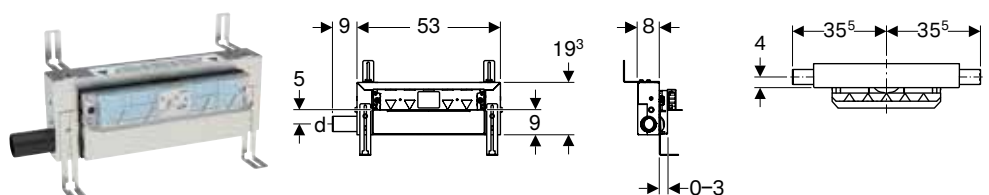

Geberit Kombifix element for shower, with CleanWall wall drain, for screed height at inlet 90–200 mm

Application purposes

- For drainage of floor-even showers
- For solid walls, drywalls, or prewalls in solid and drywall construction
- For composite seals
- For screed height ≥ 90 mm at inlet

Characteristics

- Quality-monitored in accordance with EN 1253-3
- Plaster thickness 5–30 mm
- Suitable for tile structures on floor 2–26 mm
- Suitable for tile structures on wall 2–35 mm
- Height-adjustable element
- Adjustable sealing level for tension-free sealing connection
- Lateral drainage connection
- Premounted sealing fleece
- Sealing fleece, 10 cm circumferential, for connecting sealing systems
- Adjustable inlet height of trap

Technical data

Depth of water seal (mm)	50 mm

Scope of delivery

- Straight connector made of PE-HD, $\varnothing$ 50 mm
- Protection box cover with integrated outlet sheet
- Fastening material

Art. no.	DN	d, $\varnothing$ [mm]	Discharge rate [l/s]	B [cm]	H [cm]	T [cm]
457.534.00.1	50	50	0.8	53	19.3	8