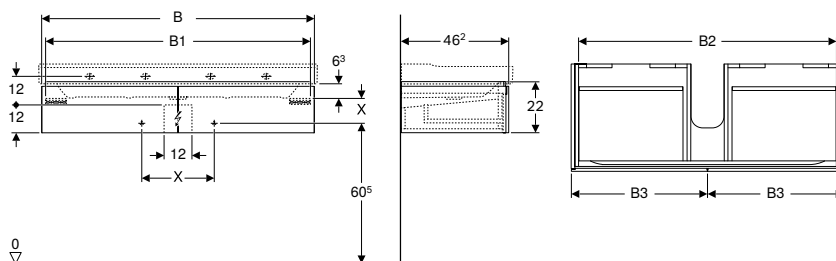

Geberit Xeno² cabinet for washbasin, with width from 120 cm, with two drawers

click & scan

Technical data

Degree of protection	IP21
Nominal voltage	230 V AC
Mains frequency	50 Hz
Operating voltage	12 V DC
Product material	High-compressed three-layer chipboard
Drawer load max.	20 kg
Light source energy efficiency class	F
Light colour	3000 K

Scope of delivery

- Fastening material

Characteristics

- FSC™ C134279 certified
- Wall-hung
- With two drawers
- Opening with push-to-open mechanism
- Drawer with antislip mat
- Drawer with LED light
- Moisture-resistant
- Delivered preassembled

Art. no.	Colour / surface	B [cm]	B1 [cm]	B2 [cm]	B3 [cm]	H [cm]	T [cm]	Protection class	Power consumption [W]	Luminous flux [lm]
Washbasin width: 120 cm										
500.517.01.1	white / high-gloss coated	117.4	114	111	58.5	22	46.2	II	4	480
500.517.00.1 *	greige / matt coated	117.4	114	111	58.5	22	46.2	II	4	480
500.517.43.1	scultura grey / wood-textured melamine	117.4	114	111	58.5	22	46.2	II	4	480

* Order-based production

Can be combined with

- Geberit Xeno² washbasin → p. 526
- Geberit Xeno² illuminated mirror with direct and indirect lighting → p. 542

Accessories

- Accessory overview – Geberit Xeno² bathroom furniture → p. 529

- A Geberit washbasin connector, space-saving model is required for the installation of the base cabinet. See assortment overview washbasin series or online catalogue, washbasin accessories