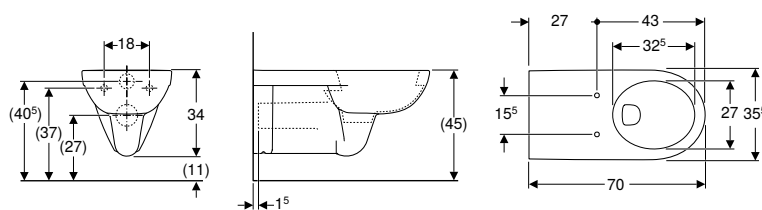

Geberit Selnova Comfort wall-hung WC, washdown, large projection, barrier-free

click & scan

Application purposes

- For concealed cisterns
- For pressure flushing valves
- Suitable for use by wheelchair users

Technical data

Product material	Vitreous china

Characteristics

- Wall-hung
- Washdown WC
- With flush rim
- Barrier-free
- Type 1, full flush volume 6 / 4 l, in accordance with EN 997
- Type 2 in accordance with EN 997
- 4 l flush
- Large projection

Scope of delivery

- WC ceramic appliance

Art. no.	Colour / surface	B [cm]	H [cm]	T [cm]
500.261.01.1	white	35.5	34	70