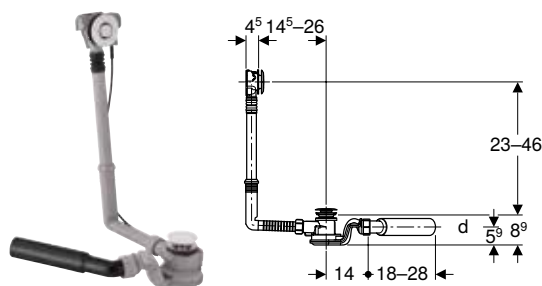

With push actuation PushControl

Geberit bathtub drain with push actuation PushControl, d52, length 26 cm, with ready-to-fit-set and connection bend

click & scan

Application purposes

- For bathtubs made of steel, plastic or cast iron
- For standard-size bathtubs
- For bathtubs with valve hole $\varnothing$ 52 mm

Technical data

Overflow discharge rate	0.65 l/s
Depth of water seal (mm)	50 mm

Characteristics

- Quality-monitored in accordance with EN 274-3
- Push actuation aligned with bathtub surface
- With overflow
- Double-sided seals on drain and overflow
- Overflow head with extendible mount can be fastened

Scope of delivery

- Waste outlet
- Trap
- Connection bend 45° made of PE-HD, $\varnothing$ 40 / 50 mm
- Ready-to-fit set
- Protection box
- Fastening material

Art. no.	Colour / surface	DN	d, $\varnothing$ [mm]	Discharge rate [l/s]
150.755.21.6	chrome / glossy	40	40 / 50	1