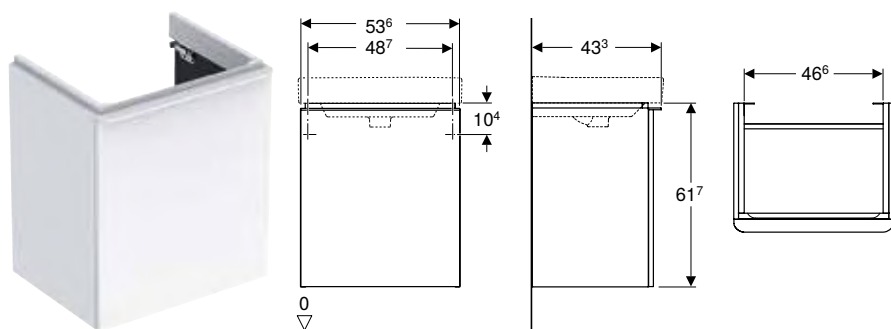

Geberit Smyle cabinet for washbasin, square design, with one door

click & scan

Technical data

Product material	High-compressed three-layer chipboard

Scope of delivery

- Cabinet for washbasin
- Fastening material

Characteristics

- FSC™ C134279 certified
- Wall-hung
- With one door
- Opening with handle
- Door with soft closing
- With one movable shelf
- Moisture-resistant
- Delivered preassembled

Art. no.	Colour / surface	B [cm]	Washbasin, width [cm]	H [cm]	T [cm]
Door: left-hand hinge					
500.366.00.1	Body, Front: white / high-gloss coated Handle: white / matt powder-coated	53.6	55	61.7	43.3
500.366.JK.1 *	Body, Front: lava / matt coated Handle: lava / matt powder-coated	53.6	55	61.7	43.3
500.366.JL.1 *	Body, Front: sand grey / high-gloss coated Handle: sand grey / matt powder-coated	53.6	55	61.7	43.3
500.366.JR.1	Body, Front: hickory / wood-textured melamine Handle: lava / matt powder-coated	53.6	55	61.7	43.3
Door: right-hand hinge					
500.365.00.1	Body, Front: white / high-gloss coated Handle: white / matt powder-coated	53.6	55	61.7	43.3
500.365.JK.1 *	Body, Front: lava / matt coated Handle: lava / matt powder-coated	53.6	55	61.7	43.3
500.365.JL.1 *	Body, Front: sand grey / high-gloss coated Handle: sand grey / matt powder-coated	53.6	55	61.7	43.3
500.365.JR.1	Body, Front: hickory / wood-textured melamine Handle: lava / matt powder-coated	53.6	55	61.7	43.3

* Order-based production

Can be combined with

- Geberit Option Basic illuminated mirror, square design, lighting at the top → p. 785
- Geberit Smyle washbasin, square design → p. 656
- Geberit Option illuminated mirror, square design, lighting at the top → p. 785

Accessories

- Accessory overview – Geberit Smyle bathroom furniture → p. 659