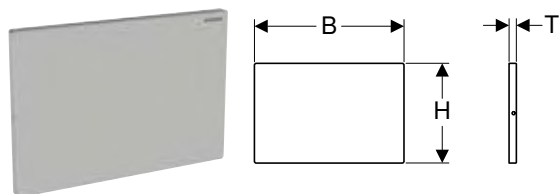

Geberit Sigma cover plate, screwable

click & scan

Application purposes

- For covering the service opening of Sigma concealed cisterns

Scope of delivery

- Mounting frame
- 2 distance bolts
- Set of bolts

Art. no.	Colour / surface	Product material	B [cm]	H [cm]	T [cm]
115.764.FW.1	Brushed, easy-to-clean coated	Stainless steel	24.6	16.4	1.2