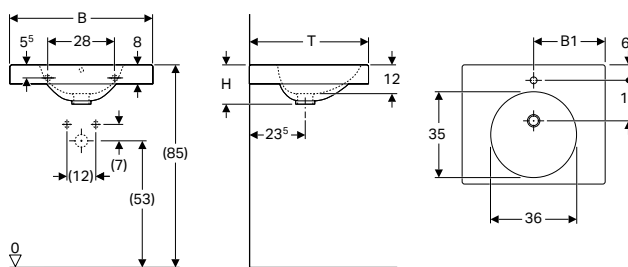

Washbasins

Geberit Preciosa II washbasin with shelf surface

click & scan

Technical data

Product material	Fine fireclay

Characteristics

- With shelf surface

Art. no.	Colour / surface	Tap hole	Overflow	B1 [cm]	H [cm]	T [cm]	Shelf space

B / width: 60 cm

123260000	white	centred	visible, symmetrical	30	16.5	50	on both sides
123262000	white	centred	without	30	16.5	50	on both sides
123261000	white	without	without	30	16.5	50	on both sides

B / width: 90 cm

123290000	PO white	centred	visible, symmetrical	45	16.5	50	on both sides
123292000	PO white	centred	without	45	16.5	50	on both sides
123291000	PO white	without	without	45	16.5	50	on both sides

PO: Phase out as of December 2026

Can be combined with

- Geberit Preciosa II towel rail for washbasin → p. 1006

Accessories

- Geberit dip tube trap for washbasin, horizontal outlet
- Geberit dip tube trap for washbasin, space-saving model, horizontal outlet
- Geberit fastening material for washbasin → p. 1005