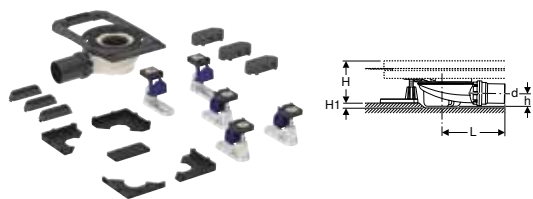

New

Geberit Duofix shower drain with five short feet, integrated for CleanFloor30 shower surface, depth of water seal 50 mm

click & scan

Application purposes

- For drainage of Geberit CleanFloor30 shower surfaces, integrated
- For floor constructions up to finished floor level 10–14.5 cm
- For fastening to Geberit Duofix installation frames for shower surfaces
- For use as floor drain with horizontal outlet

Characteristics

- Quality-monitored in accordance with EN 274-3
- Removable trap cup
- Threaded rods can be shortened

Scope of delivery

- Shower drain $\varnothing$ 90 mm
- Straight connector made of PE-HD
- Feet for installation frame
- 12 rubber supports
- Holder for shower drain
- Assembly clamp
- Fastening screw

Art. no.	DN	d, $\varnothing$ [mm]	H [cm]	H1 [cm]	h [cm]
551.562.00.1	56	56	10–14.5	0.67–2.9	3.3

Available as of April 2026

To order additionally

- Geberit CleanFloor30 integrated shower surface, with sealing fleece
- Geberit Duofix installation frame for shower surfaces

New