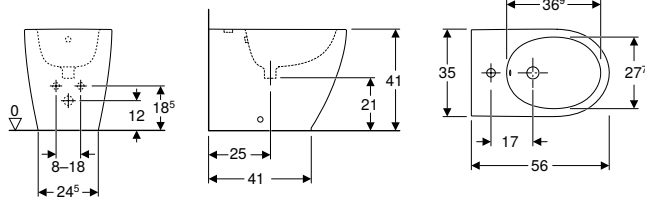

Floor-standing bidets

Geberit iCon floor-standing bidet, back-to-wall, shrouded

click & scan

Geberit
iCon

Technical data

Product material	Vitreous china

Scope of delivery

- Fastening material

Characteristics

- Floor-standing
- Back-to-wall
- Hidden water supply connection
- Shrouded
- Hidden fastening

Art. no.	Colour / surface	Overflow	B [cm]	H [cm]	T [cm]
502.384.00.1	white	visible, symmetrical	35	41	56