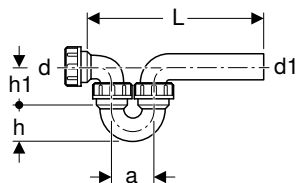

Art. no.	DN	d, $\varnothing$ [mm]	Discharge rate [l/s]	d1, $\varnothing$ [mm]	a [cm]	h [cm]	h1 [cm]
152.039.16.1	50 / 50	50	0.84	50	8	6.5	8
152.043.16.1	50 / 56	50	0.84	56	8	6.5	8
152.044.16.1	56 / 56	56	0.84	56	9	7	9

Geberit P-trap for sink, with compression joint, horizontal inlet and horizontal outlet

click & scan

Technical data

Depth of water seal (mm)	75 mm
Product material	PE-HD

Scope of delivery

- Connection bend with union nut

Art. no.	DN	d, $\varnothing$ [mm]	Discharge rate [l/s]	d1, $\varnothing$ [mm]	a [cm]	h [cm]	h1 [cm]
152.040.16.1	50 / 50	50	0.84	50	8	6.5	8
152.045.16.1	50 / 56	50	0.84	56	8	6.5	8
152.046.16.1	56 / 56	56	0.84	56	9	7	9