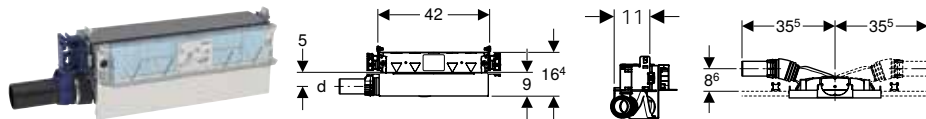

Art. no.	DN	d, ø [mm]	Discharge rate [l/s]	B [cm]	H [cm]	T [cm]
461.736.00.1	40	40	0.4	42	13.9	9.3

To order additionally

- Ready-to-fit set

Accessories

- Geberit ready-to-fit set for CleanWall wall drain, cover made of plastic → p. 411
- Geberit ready-to-fit set for CleanWall wall drain, cover made of brushed stainless steel → p. 411
- Geberit ready-to-fit set for CleanWall wall drain, cover made of stainless steel, screwable → p. 411
- Geberit ready-to-fit set for CleanWall wall drain, tile-bearing, frameless → p. 412
- Geberit ready-to-fit set for CleanWall wall drain, tile-bearing, multi-piece → p. 412
- Geberit CleanWall collector profile for wall drain for shower → p. 412

- Natural stone tiles in the shower area may discolour

Geberit GIS element for shower, with CleanWall wall drain, for screed height at inlet 90–200 mm

Application purposes

- For installation in Geberit GIS support systems for prewalls, partition walls or freestanding walls
- For drainage of floor-even showers
- For composite seals
- For screed height ≥ 90 mm at inlet

Technical data

Depth of water seal (mm)	50 mm

Characteristics

- Quality-monitored in accordance with EN 1253-3
- Infinitely variable height adjustment in Geberit GIS structure
- Adjustable inlet height of trap
- Panelling thickness 10–40 mm
- Suitable for tile structures on floor 2–26 mm
- Adjustable sealing level for tension-free sealing connection
- Suitable for tile structures on wall 2–35 mm
- Lateral drainage connection
- Premounted sealing fleece
- Sealing fleece, 10 cm circumferential, for connecting sealing systems

Scope of delivery

- Straight connector made of PE-HD, $\varnothing$ 50 mm
- Protection box cover with integrated outlet sheet
- Fastening material

Art. no.	DN	d, ø [mm]	Discharge rate [l/s]	B [cm]	H [cm]	T [cm]
461.734.00.1	50	50	0.8	42	16.4	11

To order additionally

- Ready-to-fit set

Accessories

- Geberit ready-to-fit set for CleanWall wall drain, cover made of brushed stainless steel → p. 411
- Geberit ready-to-fit set for CleanWall wall drain, cover made of stainless steel, screwable → p. 411
- Geberit ready-to-fit set for CleanWall wall drain, cover made of plastic → p. 411
- Geberit ready-to-fit set for CleanWall wall drain, tile-bearing, frameless → p. 412
- Geberit ready-to-fit set for CleanWall wall drain, tile-bearing, multi-piece → p. 412
- Geberit CleanWall collector profile for wall drain for shower → p. 412

- Natural stone tiles in the shower area may discolour