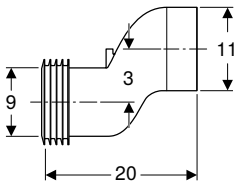

Scope of delivery

- Straight connector made of PE-HD, \varnothing 90 mm
- Sleeve made of EPDM, \varnothing 122 mm

Art. no.	DN	d, \varnothing [mm]
131.083.16.1	90	90

Geberit straight connector set for wall-hung WC, stepped by 3 cm