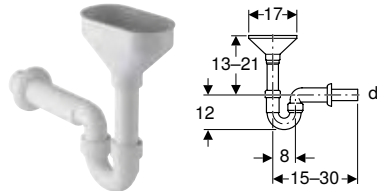

Art. no.	Colour / surface	G ["]	a [cm]
152.767.11.1	white alpine	1	8.3

Drain assemblies for devices

P-traps

Geberit P-traps for devices, with oval inlet funnel

click & scan

Application purposes

- For residual water connections

Technical data

Depth of water seal (mm)	50 mm
Product material	PP

Characteristics

- Quality-monitored in accordance with EN 274-3
- Horizontal outlet

Scope of delivery

- Inlet funnel
- Wall collar
- Screen

Art. no.	Colour / surface	d, $\emptyset$ [mm]	h [cm]
152.392.11.1	white alpine	40	13-21
152.393.11.1	white alpine	50	13-21