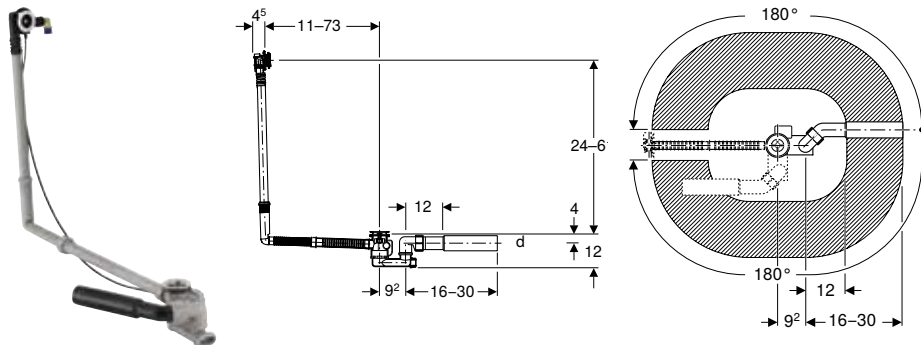

Art. no.	Colour / surface	DN	d, ø [mm]	Discharge rate [l/s]
150.711.21.6	chrome / glossy	40	40 / 50	0.85

Geberit bathtub drain with turn handle and inlet, d52, length 73 cm

click & scan

Application purposes

- For bathtubs with valve hole ø 52 mm
- For bathtubs made of steel, plastic or cast iron
- For custom-size bathtubs

Technical data

Sound class	1
Inlet capacity at 300 kPa / 3 bar	0.35 l/s
Overflow discharge rate	0.6 l/s
Depth of water seal (mm)	50 mm

Characteristics

- With overflow and inlet
- Quality-monitored in accordance with EN 274-3
- Inlet jet can be aligned
- Double-sided seals on drain and overflow
- Overflow head with extendible mount can be fastened

Scope of delivery

- Overflow head with inlet
- Waste outlet
- Trap
- Elbow tap connector 90° with MasterFix, 1/2", radial-sealing
- Connection bend made of PE-HD, ø 40 / 50 mm
- Protection box
- Fastening material

Art. no.	DN	d, ø [mm]	Discharge rate [l/s]
150.701.00.6	40	40 / 50	0.85

To order additionally

- Ready-to-fit set

Accessories

- Geberit Split ready-to-fit set, d52, for bathtub drain with turn handle and inlet → p. 427

Ready-to-fit-sets for turn handle actuation and inlet

Geberit Split ready-to-fit set, d52, for bathtub drain with turn handle and inlet

click & scan

Scope of delivery

- Actuator rosette
- Tap aerator
- Waste plug
- Fastening material

Art. no.	Colour / surface
150.481.11.1	white alpine
150.481.14.1	black matt
150.481.21.1	chrome / glossy
150.481.KJ.1	Cover plate: white alpine / glossy Design ring/-s: chrome / glossy