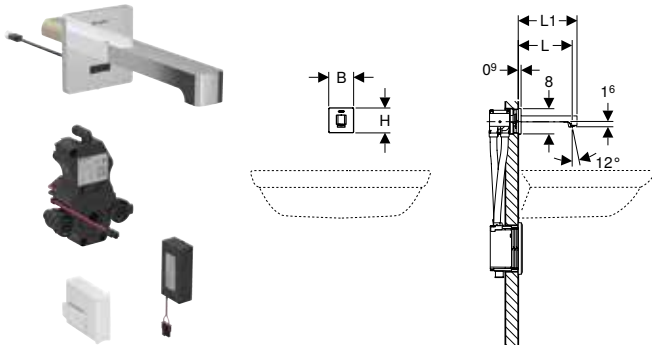

Taps

Washbasin taps
Wall-mounted, battery operation

Geberit Brenta washbasin tap, wall-mounted, battery operation, for concealed function box

click & scan

Application purposes

- For installation in Geberit elements for washbasins, wall-mounted tap with concealed function box
- For connecting cold and hot water (only for model with mixer or thermostatic mixer)
- For connecting cold or mixed water (only for model without mixer)
- Suitable for use with stainless steel sinks
- Model without mixer suitable for combination with continuous flow heater, see technical data sheet "Washbasin taps with continuous flow heaters"
- For panelling thickness 10–50 mm

Technical data

Battery type	Alkaline (1.5 V AA)
Degree of protection	IPX4
Operating voltage	3 V DC
Operating pressure	0.5–10 bar
Recommended operating pressure with thermostatic mixer	0.5–5 bar
Recommended operating pressure with thermostatic mixer	50–500 kPa
Differentiated pressure CW/WW max.	1.5 bar
Water test pressure max.	16 bar
Test pressure air / inert gas max.	3 bar
Ambient temperature	1–40 °C
Storage temperature	–20 – +70 °C
Water temperature, adjustment range with thermostatic mixer	20–42 °C
Water temperature short-term max.	90 °C
Flow rate at 300 kPa / 3 bar	5 l/min
Interval flush time, factory setting	5 s
Product material	Brass / plastic

Characteristics

- Tap group I in accordance with DIN 4109
- Infrared user detection
- Vandal-resistant
- Temperature presetting via mixer (only for models with mixer or thermostatic mixer)
- Not possible to set just hot water or just cold water (only for model with mixer or thermostatic mixer)
- Thermostat according to EN 1111 (only for model with thermostatic mixer)
- Scald protection by limiting the water temperature to 42 °C (only for models with thermostatic mixer)
- Thermal disinfection according to DVGW W 551 possible
- Warning when the battery is low
- Functions can be set and queried with the Geberit Service Handy
- Device settings and operation with mobile device via integrated Bluetooth® interface
- Compatible with Geberit Control App
- Wired networkable with Geberit gateway via GEBUS converter
- Wirelessly connectable with Geberit Gateway via Bluetooth®
- Compatible with Geberit Connect
- With integrated check valve
- Functional unit with built-in basket filters
- Components in contact with drinking water lead-free

Scope of delivery

- Washbasin tap
- IR sensor with connection cable
- Control electronics
- Functional unit
- Battery compartment
- 2 alkaline manganese batteries type AA 1.5 V
- Tap aerator key
- Fastening material