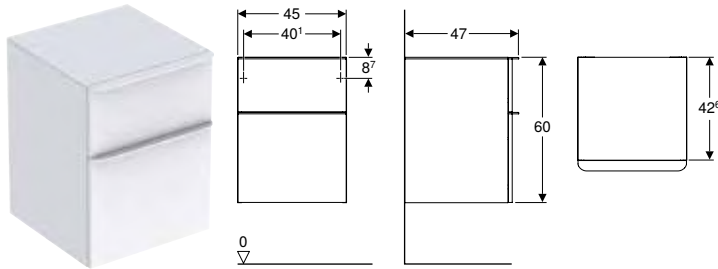

Geberit Smyle low cabinet with two drawers

click & scan

Technical data

Product material	High-compressed three-layer chipboard
Drawer load max.	20 kg

Scope of delivery

- Low cabinet
- Fastening material

Characteristics

- FSC™ C134279 certified
- Wall-hung
- Can be connected with washbasin cabinet
- With two drawers
- Opening with handle
- Drawer with soft closing
- Moisture-resistant
- Drawer frame made of metal
- Cover plate made of glass
- Delivered preassembled

Art. no.	Colour / surface	B	H	T
		[cm]	[cm]	[cm]
500.357.00.1	Body, Front: white / high-gloss coated Handle: white / matt powder-coated	45	60	47
500.357.JK.1 *	Body, Front: lava / matt coated Handle: lava / matt powder-coated	45	60	47
500.357.JL.1 *	Body, Front: sand grey / high-gloss coated Handle: sand grey / matt powder-coated	45	60	47
500.357.JR.1	Body, Front: hickory / wood-textured melamine Handle: lava / matt powder-coated	45	60	47

* Order-based production

Can be combined with

- Geberit Smyle cabinet for washbasin, square design, with two drawers → p. 664
- Geberit Smyle cabinet for double washbasin, square design, with two drawers → p. 665
- Geberit magnetic board with storage boxes → p. 574

Accessories

- Accessory overview – Geberit Smyle bathroom furniture → p. 659