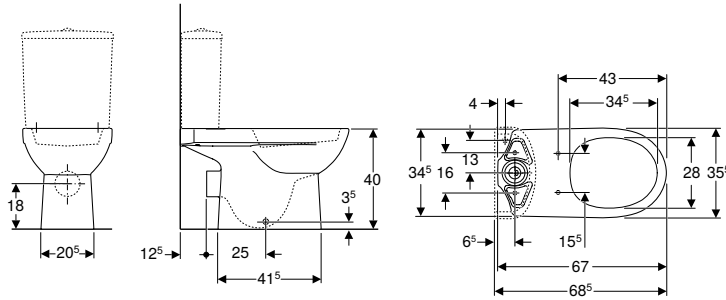

Geberit Selnova floor-standing WC for close-coupled exposed cistern, washdown, horizontal outlet, semi-shrouded

click & scan

Application purposes

- For close-coupled exposed cistern

Technical data

Product material	Vitreous china

Characteristics

- Floor-standing
- Washdown WC
- With flush rim
- Type 1, full flush volume 6 l, in accordance with EN 997
- Type 2 in accordance with EN 997
- Horizontal outlet
- Semi-shrouded

Scope of delivery

- WC ceramic appliance
- Fastening material

Art. no.	Colour / surface	B [cm]	H [cm]	T [cm]
500.287.01.1	white	35.5	40	67

To order additionally

- Cistern
- WC seat

Can be combined with

- Geberit Selnova Square exposed cistern, close-coupled, dual flush, bottom water supply connection → p. 709
- Geberit Selnova Square exposed cistern, close-coupled, dual flush, lateral water supply connection → p. 708
- Geberit Selnova exposed cistern, close-coupled, dual flush, bottom water supply connection → p. 737
- Geberit Selnova exposed cistern, close-coupled, dual flush, lateral water supply connection → p. 737
- Geberit Selnova WC seat with hinges made of plastic, fastening from below → p. 735
- Geberit Selnova WC seat, fastening from above → p. 736
- Geberit Selnova WC seat, fastening from below → p. 736
- Geberit AquaClean Tuma Comfort WC enhancement solution → p. 846
- Geberit AquaClean Tuma Classic WC enhancement solution → p. 848

Accessories

- Accessory overview – Geberit Selnova WC ceramic appliance in combination with connection pipes → p. 719