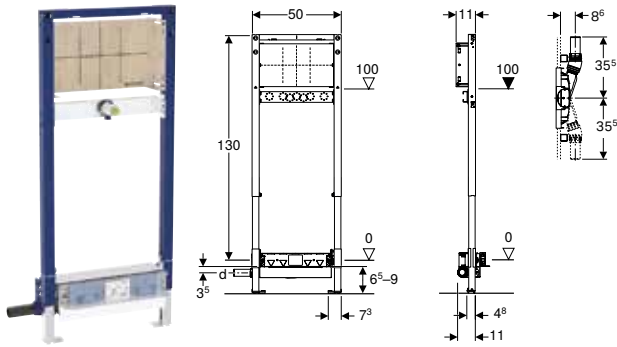

- Natural stone tiles in the shower area may discolour

Geberit Duofix element for shower, 130 cm, with CleanWall wall drain, wall-mounted tap, concealed, for screed height at inlet 65–90 mm

Application purposes