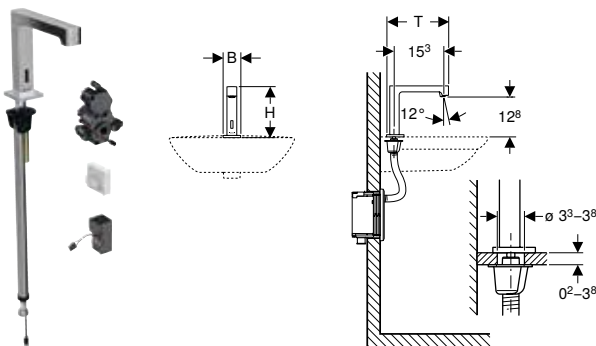

Geberit Brenta washbasin tap, deck-mounted, mains operation, for concealed function box

click & scan

Application purposes

- For installation in washbasins or washtops
- For installation in Geberit installation elements for washbasins, deck-mounted tap with concealed function box
- For installation in Geberit installation sets for electronic washbasin taps, deck-mounted, with concealed function box
- For connecting cold and hot water (only for model with mixer or thermostatic mixer)
- For connecting cold or mixed water (only for model without mixer)
- Suitable for use with stainless steel sinks
- Model without mixer suitable for combination with continuous flow heater, see technical data sheet "Washbasin taps with continuous flow heaters"

Technical data

Degree of protection	IPX4
Nominal voltage	110–240 V AC
Mains frequency	50–60 Hz
Operating voltage	4.5 V DC
Operating pressure	0.5–10 bar
Recommended operating pressure with thermostatic mixer	0.5–5 bar
Recommended operating pressure with thermostatic mixer	50–500 kPa
Differentiated pressure CW/WW max.	1.5 bar
Water test pressure max.	16 bar
Test pressure air / inert gas max.	3 bar
Ambient temperature	1–40 °C
Storage temperature	–20 – +70 °C
Water temperature, adjustment range with thermostatic mixer	20–42 °C
Water temperature short-term max.	90 °C
Flow rate at 300 kPa / 3 bar	5 l/min
Interval flush time, factory setting	5 s
Product material	Brass / plastic

Characteristics

- Tap group I in accordance with DIN 4109
- Infrared user detection
- Vandal-resistant
- Temperature presetting via mixer (only for models with mixer or thermostatic mixer)
- Not possible to set just hot water or just cold water (only for model with mixer or thermostatic mixer)
- Thermostat according to EN 1111 (only for model with thermostatic mixer)
- Scald protection by limiting the water temperature to 42 °C (only for models with thermostatic mixer)
- Thermal disinfection according to DVGW W 551 possible
- Functions can be set and queried with the Geberit Service Handy
- Device settings and operation with mobile device via integrated Bluetooth® interface
- Compatible with Geberit Control App
- Wired networkable with Geberit gateway via GEBUS converter
- Wirelessly connectable with Geberit Gateway via Bluetooth®
- Compatible with Geberit Connect
- With integrated check valve
- Functional unit with built-in basket filters
- Components in contact with drinking water lead-free

Scope of delivery

- Washbasin tap with IR sensor and connection hose
- Control electronics
- Functional unit
- Power supply unit
- Tap aerator key
- Fastening material