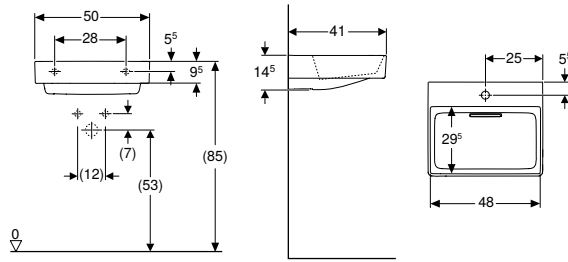

Handrinse basins

Geberit ONE handrinse basin CleanDrain

click & scan

Technical data

Product material	Fine fireclay

Scope of delivery

- Handrinse basin
- Drain cover with comb insert, magnetic fixing
- Geberit washbasin connector and trap, space-saving model

Characteristics

- Can be installed with a washbasin cabinet
- Horizontal outlet
- Hidden overflow function
- Actuation using tie rod
- With integrated hair trap
- Hygienic with optimum flow behaviour
- According to recommendation in line with SINTEF

Art. no.	Colour / surface	Tap hole	Overflow	Cabinet width [cm]	H [cm]	T [cm]	Fastening points
B / width: 50 cm							
505.018.00.1	Washbasin: white / KeraTect Cover: white / powder-coated	without	without	50	14.5	41	2
505.019.00.1	Washbasin: white / KeraTect Cover: white / powder-coated	centred	without	50	14.5	41	2

Accessories

- Geberit fastening material for washbasin → p. 1005
- Geberit ONE drain cover with comb insert, magnetic fixing → p. 474