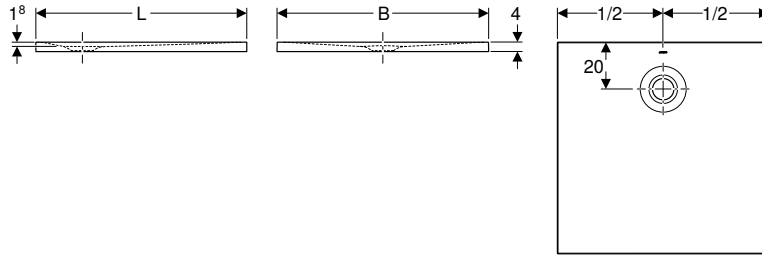

Showers

Showers trays

Showers tray made of solid surface material

Geberit Olona square shower tray

click & scan

Application purposes

- For use as floor-even shower surface
- For draining off waste water from a single shower head
- For floor constructions with shower tray legs up to top edge of the finished floor 10–25 cm
- For raised installation up to 4 cm above finished floor
- Suitable for barrier-free construction

Characteristics

- Square
- Outlet in the rear centre
- Drain hole $\varnothing$ 90 mm
- Antislip class C according to EN 16165 (barefoot walking)
- Antislip class according to NF: PN 24
- Fulfils requirements in accordance with EN 14527, class 1

Technical data

Product material	Mineral composite material

Scope of delivery

- Drain cover with comb insert

Art. no.	Colour / surface	L [cm]	B [cm]	H [cm]
550.750.00.1	white / matt	80	80	4
550.751.00.1	white / matt	90	90	4
550.752.00.1	white / matt	100	100	4

To order additionally

- Geberit shower drain d90, suitable for the drain cover
- Installation set
- Sealing material

Accessories

- Geberit set of feet and crossbars, for shower trays made of mineral composite material, up to 140 cm → p. 978
- Geberit set of feet for shower tray measuring up to 140 cm in length → p. 979
- Geberit shower drain d90, depth of water seal 30 mm, outlet made of PE
- Geberit shower drain d90, depth of water seal 50 mm, outlet made of PE
- Geberit shower drain d90, for cross-floor installation, without trap
- Geberit repair set for Melua and Olona shower trays made of mineral composite material → p. 990
- Geberit sealing set for shower trays → p. 991