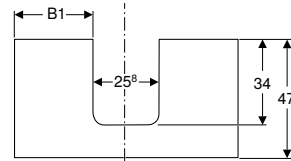

Washtops

Mix & Match

Geberit ONE washtop with cutout, for lay-on washbasin, bowl shape

click & scan

Application purposes

- For mounting on a Geberit ONE, Acanto, iCon washbasin cabinet

Technical data

Product material	High-compressed three-layer chipboard

Characteristics

- FSC™ C134279 certified
- Moisture-resistant

Scope of delivery

- Washtop
- Fastening material