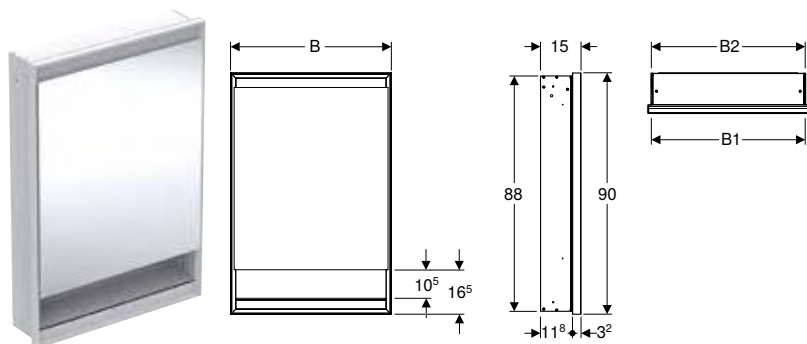

Geberit ONE mirror cabinet with niche and ComfortLight, with one door, concealed installation, height 90 cm

click & scan

Application purposes

- For concealed installation

Technical data

Degree of protection	IP44
Nominal voltage	230 V AC
Mains frequency	50 Hz
Operating voltage	24 V DC
Product material	Aluminium
Light source energy efficiency class	E
Light colour	2200–4000 K
Service life of LED lighting max.	72000 h
Measuring method	L80B10
Colour rendering index	90
Standard deviation of colour matching	3 SDCM

Characteristics

- With ComfortLight
- LED lighting
- Indirect lighting
- Internal lighting
- Lighting mood infinitely adjustable from orientation light to day-light
- Functions can be triggered via touch sensor
- DALI-compatible control
- Compatible with Geberit Home App
- Time slot in desired luminous intensity adjustable with Geberit Home App
- With one door
- Door mirrored on both sides
- With two power sockets
- Power sockets mounted on the internal side at the top left and top right
- Continuously movable glass shelves

Scope of delivery

- 3 glass shelves
- Dummy cover for power socket left or right
- Mounting material

Art. no.	Colour / surface	B1 [cm]	B2 [cm]	H [cm]	H1 [cm]	H2 [cm]	T [cm]	T1 [cm]	T2 [cm]	Protec- tion class	Power con- sumption [W]	Door	Luminous flux (max. / above / below) [lm]
B / width: 60 cm													
505.820.00.1	anodised aluminium	57.5	58	90	88	10.5	15	11.8	3.2	I	60	left-hand hinge	3273 / 2552 / 721
505.821.00.1	anodised aluminium	57.5	58	90	88	10.5	15	11.8	3.2	I	60	right-hand hinge	3273 / 2552 / 721
505.820.00.2	white / powder-coated aluminium	57.5	58	90	88	10.5	15	11.8	3.2	I	60	left-hand hinge	3273 / 2552 / 721
505.821.00.2	white / powder-coated aluminium	57.5	58	90	88	10.5	15	11.8	3.2	I	60	right-hand hinge	3273 / 2552 / 721
505.820.00.7	black matt / powder-coated aluminium	57.5	58	90	88	10.5	15	11.8	3.2	I	60	left-hand hinge	3273 / 2552 / 721
505.821.00.7	black matt / powder-coated aluminium	57.5	58	90	88	10.5	15	11.8	3.2	I	60	right-hand hinge	3273 / 2552 / 721

To order additionally

- Installation box for Geberit ONE mirror cabinet, height 90 cm

Accessories

- Cover frame for Geberit ONE mirror cabinet, concealed installation → p. 514
- Geberit magnetic holder → p. 514
- Geberit magnifying mirror → p. 514

- Standard actuation via mirror cabinet and room push-button. Actuation via room switch must be changed accordingly in the Geberit Home app