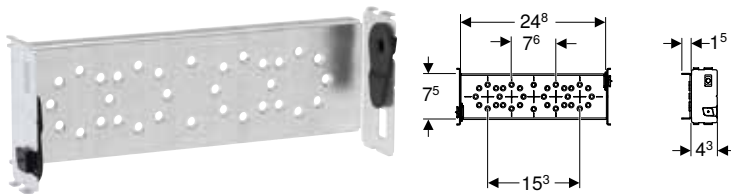

Elements for taps and devices

Geberit GIS crossbar for wall-mounted tap, surface-mounted, 153 mm, for two water supply connections

Application purposes

- For installation in Geberit GIS support systems for prewalls, partition walls or freestanding walls
- For connecting surface-mounted taps with gauge for bore holes 15.3 cm
- For connecting surface-mounted taps with gauge for bore holes 7.6 cm

Scope of delivery

- 2 protective plugs with punching tip
- 2 sealing washers
- 2 sound insulation bases
- Fastening material

Characteristics

- Infinitely variable height adjustment in Geberit GIS structure
- Crossbar, zinc-plated
- Crossbar with two quick-action fasteners

Art. no.	B [cm]	H [cm]	T [cm]
461.038.00.1	24.8	7.5	4.3

Accessories

- Geberit elbow tap connector 90° with male thread MF 1/2"