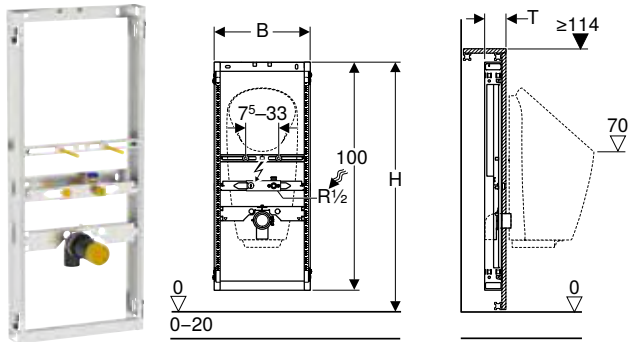

Geberit GIS element for urinal, 114 cm, universal, for exposed flushing valve

Application purposes

- For installation in Geberit GIS support systems for prewalls, partition walls or freestanding walls
- For installation of urinals with integrated control
- For installation of waterless urinals
- For Preda urinals
- For Selva urinals
- For Tamina urinals
- For Narva urinals
- For exposed flushing valves
- For exposed urinal flush controls, hidden
- For floor constructions 0–20 cm

Characteristics

- Frame, zinc-plated
- Frame with four quick-action fasteners
- Infinitely variable height adjustment in Geberit GIS structure
- Connection positions for Preda urinal prepared
- Fastening for inlet Rp 1/2", adjustable in height and sideways (central and 5–10 cm left or right)
- Fastening for connection bend, height-adjustable and sound-absorbing
- Urinal fasteners M8 width- and height-adjustable
- Crossbars with centring marks, adjustable without tools
- Markings for connection positions of Preda and Selva urinals

Scope of delivery

- Water supply connection Rp 1/2" / R 1/2", compatible with Master-Fix and MeplaFix
- Protective plug with punching tip
- Sealing washer
- Connection bend made of PE-HD, ø 63 / 50 mm
- Protective cap
- Seal ø 57 / 50 mm
- Urinal trap ø 50 mm, with seal on urinal
- 2 threaded rods M8
- Fastening material

Art. no.	B [cm]	H [cm]	T [cm]
461.686.00.1	42	109–127	10

Can be combined with

- Geberit urinal flush control with electronic flush actuation, mains operation, surface-mounted, hidden → p. 281
- Geberit urinal flush control with electronic flush actuation, battery operation, surface-mounted, hidden → p. 282
- Geberit pressure flushing valve for urinal with electronic flush actuation, battery operation, for surface mounting → p. 283
- Geberit Preda urinal with integrated control, mains operation
- Geberit Selva urinal with integrated control, mains operation
- Geberit Preda urinal with integrated control, battery operation
- Geberit Selva urinal with integrated control, battery operation
- Geberit Preda urinal with integrated control, generator operation
- Geberit Selva urinal with integrated control, generator operation
- Geberit Preda urinal for integrated control
- Geberit Selva urinal for integrated control
- Geberit Tamina urinal with integrated control, mains operation
- Geberit Tamina urinal with integrated control, battery operation
- Geberit Tamina urinal with integrated control, generator operation
- Geberit Tamina urinal for integrated control
- Geberit Narva urinal, inlet from the rear, outlet to the rear or downwards