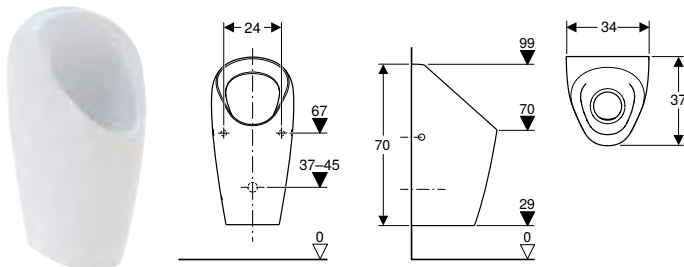

Geberit Selva urinal, waterless

click & scan

Application purposes

- For operating without water
- For Geberit installation elements for waterless urinals

Technical data

Product material	Vitreous china

Characteristics

- Wall-hung
- Rimless
- Trap can be replaced from top, without removing ceramic appliance
- Trap adapter can be height-adjusted without tools
- Drainage system can be cleaned without removing ceramic appliance

Scope of delivery

- Fastening material
- Hybrid trap
- Drain strainer
- Drain assembly

Art. no.	Colour / surface	B [cm]	H [cm]	T [cm]	Outlet
116.081.00.1	white	34	70	37	to the rear