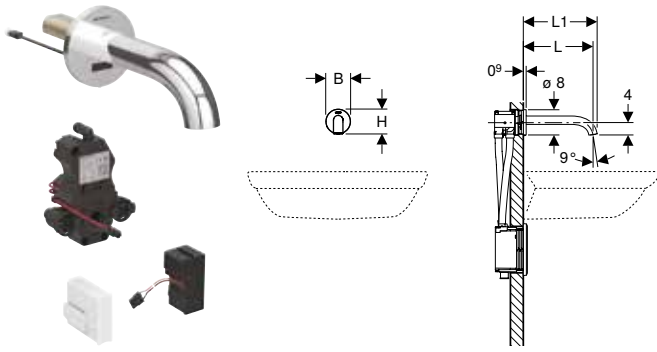

Taps

Washbasin taps
Wall-mounted, mains operation

Wall-mounted, mains operation

Geberit Piave washbasin tap, wall-mounted, mains operation, for concealed function box

click & scan

Application purposes

- For installation in Geberit elements for washbasins, wall-mounted tap with concealed function box
- For connecting cold and hot water (only for model with mixer or thermostatic mixer)
- For connecting cold or mixed water (only for model without mixer)
- Suitable for use with stainless steel sinks
- Model without mixer suitable for combination with continuous flow heater, see technical data sheet "Washbasin taps with continuous flow heaters"
- For panelling thickness 10–50 mm

Technical data

Degree of protection	IPX4
Nominal voltage	110–240 V AC
Mains frequency	50–60 Hz
Operating voltage	4.5 V DC
Operating pressure	0.5–10 bar
Recommended operating pressure with thermostatic mixer	0.5–5 bar
Recommended operating pressure with thermostatic mixer	50–500 kPa
Differentiated pressure CW/WW max.	1.5 bar
Water test pressure max.	16 bar
Test pressure air / inert gas max.	3 bar
Ambient temperature	1–40 °C
Storage temperature	-20 – +70 °C
Water temperature, adjustment range with thermostatic mixer	20–42 °C
Water temperature short-term max.	90 °C
Flow rate at 300 kPa / 3 bar	5 l/min
Interval flush time, factory setting	5 s
Product material	Brass / plastic

Characteristics

- Tap group I in accordance with DIN 4109
- Infrared user detection
- Vandal-resistant
- Temperature presetting via mixer (only for models with mixer or thermostatic mixer)
- Not possible to set just hot water or just cold water (only for model with mixer or thermostatic mixer)
- Thermostat according to EN 1111 (only for model with thermostatic mixer)
- Scald protection by limiting the water temperature to 42 °C (only for models with thermostatic mixer)
- Thermal disinfection according to DVGW W 551 possible
- Functions can be set and queried with the Geberit Service Handy
- Device settings and operation with mobile device via integrated Bluetooth® interface
- Compatible with Geberit Control App
- Wired networkable with Geberit gateway via GEBUS converter
- Wirelessly connectable with Geberit Gateway via Bluetooth®
- Compatible with Geberit Connect
- With integrated check valve
- Functional unit with built-in basket filters
- Components in contact with drinking water lead-free

Scope of delivery

- Washbasin tap
- IR sensor with connection cable
- Control electronics
- Functional unit
- Power supply unit
- Tap aerator key
- Fastening material