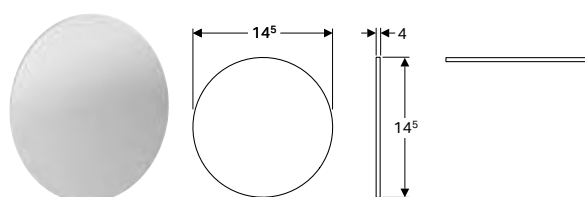

Geberit magnifying mirror

click & scan

Characteristics

- With triple magnification
- Self-adhesive

Art. no.

510100000