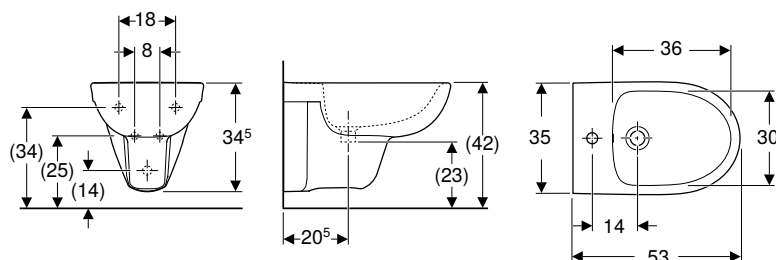

Bidets

Wall-hung bidets

Geberit Selnova wall-hung bidet

click & scan

Technical data

Product material	Vitreous china
------------------	----------------

Characteristics

- Wall-hung
- Hidden water supply connection