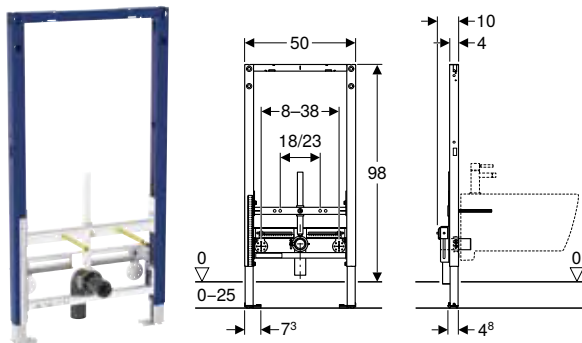

Art. no.	B [cm]	H [cm]	T [cm]
111.520.00.2	50	112	10

Geberit Duofix element for bidet, 98 cm, universal

click & scan

Application purposes

- For metal and wood frame walls
- For Geberit Duofix system walls
- For installation in part-height prewalls
- For floor constructions 0–25 cm
- For wall-hung bidets with deck-mounted tap