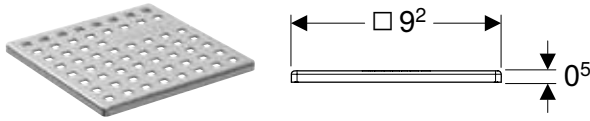

Art. no.	Nominal width [cm]	L [cm]	B [cm]	H [cm]
388.115.00.1	10	9.2	9.2	0.5

Geberit Squares design grating, 10 x 10 cm

click & scan

Technical data

Product material	Stainless steel

Characteristics

- Load-bearing capacity, class H 1.5 (1.5 kN)

Art. no.	Nominal width [cm]	L [cm]	B [cm]	H [cm]
388.110.00.1	10	9.2	9.2	0.5