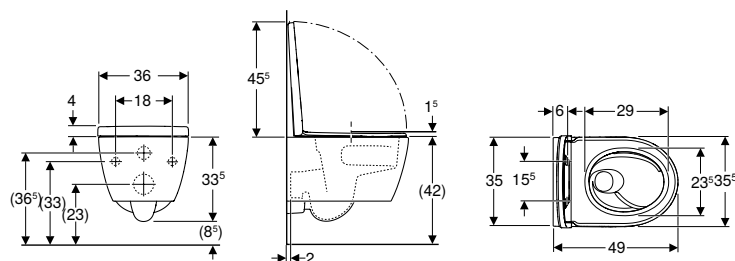

Geberit iCon wall-hung WC set, washdown, small projection, shrouded, TurboFlush, with WC seat

click & scan

Application purposes

- For concealed cisterns
- Suitable for installation in small bathrooms and guest WCs
- For pressure flushing valves

Technical data

Product material	Vitreous china

Scope of delivery

- WC ceramic appliance
- WC seat
- Fastening material

Characteristics

- Wall-hung
- Washdown WC
- Rimless WC ceramic appliance featuring TurboFlush flush technology
- Easy fastening with Easy Fast Fixing (type EFF3)
- Type 1, full flush volume 6 / 5 / 4 l, in accordance with EN 997
- Quick-release hinges, lockable
- Type 2 in accordance with EN 997
- 4 l flush
- Shrouded
- Hidden fastening
- Small projection
- WC seat made of Duroplast
- Overlapping WC lid
- WC seat with EasyMount hinges

Art. no.	Colour / surface	B [cm]	H [cm]	T [cm]	QuickRelease function	Soft-closing mechanism	Fastening
503.048.00.1	white	35.5	33.5	49	Yes, with lockable QuickRelease hinges		yes from above