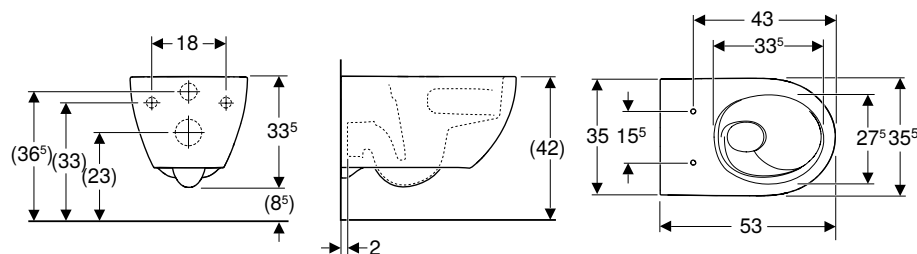

Geberit Acanto wall-hung WC, washdown, shrouded, TurboFlush

click & scan

Application purposes

- For concealed cisterns
- For pressure flushing valves

Technical data

Product material	Vitreous china

Scope of delivery

- Fastening material

Characteristics

- Wall-hung
- Washdown WC
- Rimless WC ceramic appliance featuring TurboFlush flush technology
- Easy fastening with Easy Fast Fixing (type EFF3)
- Type 1, full flush volume 6 / 5 / 4 l, in accordance with EN 997
- Type 2 in accordance with EN 997
- 4 l flush
- Shrouded
- Hidden fastening

Art. no.	Colour / surface	B [cm]	H [cm]	T [cm]
502.717.00.1	white	35.5	33.5	53

To order additionally

- WC seat

Can be combined with

- Geberit Acanto wall-hung bidet, shrouded → p. 582
- Geberit Acanto WC seat, EasyMount hinges → p. 581
- Geberit AquaClean Tuma Comfort WC enhancement solution → p. 846
- Geberit AquaClean Tuma Classic WC enhancement solution → p. 848