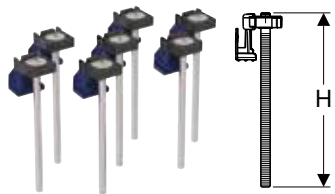

Geberit Duofix set of foot extensions for installation frames

click & scan

Application purposes

- For floor constructions up to finished floor level 25 cm
- For extending the feet of Geberit Duofix installation frames for CleanFloor30 shower surfaces

Scope of delivery

- Set of 7 pieces

Characteristics

- Threaded rods can be shortened

Art. no.	H [cm]
551.581.00.1	≥ 13.5

Available as of April 2026

- Replacement for art. no. 154.036.00.1