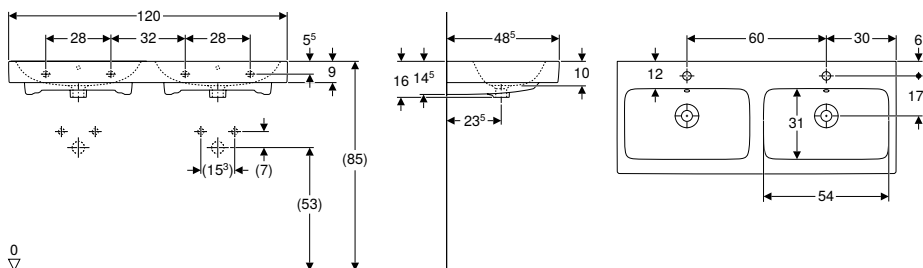

Double washbasins

Mix & Match

Geberit iCon double washbasin

Geberit
iCon

Technical data

Product material	Fine fireclay

Characteristics

- Can be installed with a washbasin cabinet

Art. no.	Colour / surface	Mix & Match	Tap hole	Overflow	H [cm]	T [cm]
B / width: 120 cm						
124120000	white	Yes	centred	visible, symmetrical	16	48.5

Can be combined with

- Geberit iCon cabinet for double washbasin, with two drawers → p. 619
- Geberit iCon cabinet for double washbasin, with four drawers → p. 620
- Geberit Acanto cabinet for double washbasin, with two drawers and two internal drawers → p. 565

Accessories

- Geberit dip tube trap for washbasin, horizontal outlet
- Geberit washbasin drain, space-saving model, slim design, with external waste plug with push actuation
- Geberit washbasin drain, space-saving model, slim design, with external waste plug and lever actuation
- Geberit washbasin drain, space-saving model, slim design, with free outlet and valve cover
- Geberit fastening material for washbasin → p. 1005

- A Geberit washbasin connector, space-saving model is required for the installation of the washbasin with base cabinet. See 'Assortment overview – Geberit iCon washbasin connectors space-saving model' or online catalogue, washbasin accessories
- Mix & Match: Articles of the same width can be freely combined in the Geberit ONE, Acanto and iCon series