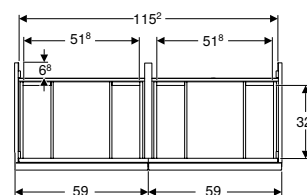

Mix & Match

Geberit Acanto cabinet for double washbasin, with two drawers and two internal drawers

click & scan

Geberit
Acanto

Technical data

Product material	High-compressed three-layer chipboard
Drawer load max.	20 kg

Scope of delivery

- Cabinet for double washbasin
- Fastening material

Characteristics

- FSC™ C134279 certified
- Wall-hung
- With two drawers
- With two internal drawers
- Opening with handle
- Exchangeable handle
- Drawer with soft closing
- Drawer without trap cutout
- Moisture-resistant
- Delivered preassembled

Art. no.	Colour / surface	Mix & Match	B [cm]	H [cm]	T [cm]
Washbasin width: 120 cm					
503.007.01.1	Body, Front: white / high-gloss coated Handle: white / matt powder-coated	Yes	118.4	54.1	47.5
503.007.01.2	Body: white / high-gloss coated Front: white / glossy glass Handle: white / matt powder-coated	Yes	118.4	54.1	47.5
503.007.01.3 *	Body, Front: white / matt coated Handle: white / matt powder-coated	Yes	118.4	54.1	47.5
503.007.JH.1	Body, Front: oak / wood-textured melamine Handle: lava / matt powder-coated	Yes	118.4	54.1	47.5
503.007.JK.1	Body, Front: lava / matt coated Handle: lava / matt powder-coated	Yes	118.4	54.1	47.5
503.007.JK.2	Body: lava / matt coated Front: lava / glossy glass Handle: lava / matt powder-coated	Yes	118.4	54.1	47.5
503.007.JR.1 *	Body, Front: hickory / wood-textured melamine Handle: lava / matt powder-coated	Yes	118.4	54.1	47.5

* Order-based production

Can be combined with

- Geberit Acanto low cabinet with one drawer and one internal drawer → p. 567
- Geberit iCon Light double washbasin → p. 602
- Geberit Acanto double washbasin → p. 555
- Geberit iCon double washbasin → p. 601

Accessories

- Accessory overview – Geberit Acanto bathroom furniture → p. 557

- A Geberit washbasin connector, space-saving model is required for the installation of the base cabinet. See assortment overview washbasin series or online catalogue, washbasin accessories
- Mix & Match: Articles of the same width can be freely combined in the Geberit ONE, Acanto and iCon series