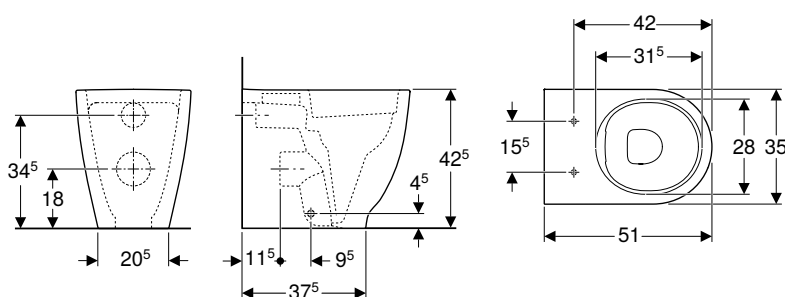

Floor-standing WCs, raised

Geberit Acanto floor-standing WC, washdown, raised, back-to-wall, shrouded, Rimfree

click & scan

Application purposes

- For concealed cisterns
- For pressure flushing valves

Technical data

Product material	Vitreous china

Scope of delivery

- WC ceramic appliance
- Fastening material

Characteristics

- Floor-standing
- Back-to-wall
- Washdown WC
- Rimless WC ceramic appliance featuring Rimfree flush technology
- Type 1, full flush volume 6 / 5 / 4 l, in accordance with EN 997
- Horizontal or vertical outlet
- Type 2 in accordance with EN 997
- Flushes with 4.5 l
- 4 l flush
- Shrouded
- Hidden fastening
- Small projection
- Raised seat height

Art. no.	Colour / surface	B	H	T
		[cm]	[cm]	[cm]
500.602.01.2	white	35	42.5	51

To order additionally

- WC seat

Can be combined with

- Geberit Acanto WC seat → p. 581

Accessories

- Accessory overview – Geberit Acanto WC ceramic appliance in combination with connection pipes → p. 578