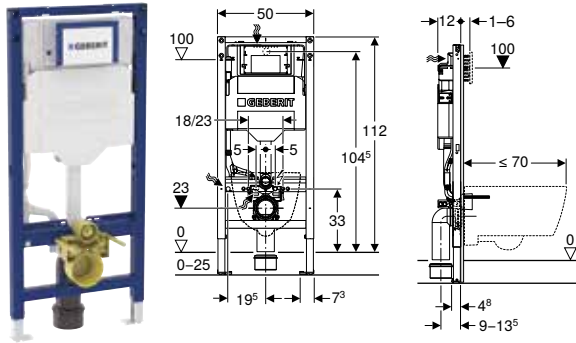

Geberit Duofix element for wall-hung WC, 112 cm, with Sigma concealed cistern 12 cm and Power & Connect box

click & scan

Application purposes

- For metal and wood frame walls
- For Geberit Duofix system walls
- For installation in part- or room-height prewalls
- For installation in room-height partition walls
- For floor constructions 0–25 cm
- For wall-hung WCs
- For hidden mains connection behind the WC ceramic appliance
- Not suitable for fire protection sets for Geberit Duofix element for wall-hung WC or fire protection for flush pipe and connection bend

Technical data

Flow pressure	0.1–10 bar
Flush volume, factory setting	6 l / 3 l
Flush volume large, adjustment range	4 l / 4.5 l / 6 l / 7.5 l
Flush volume small, adjustment range	2–4 l
Flow rate at 300 kPa / 3 bar	0.16 l/s
Product material	Steel
Height-adjustable	Yes

Scope of delivery

- Water supply connection R 1/2", compatible with MasterFix and MeplaFix, with integrated angle stop valve and hand wheel
- Protection box for service opening
- Connection set for WC, $\varnothing$ 90 mm
- Connection bend 90° made of PE-HD, $\varnothing$ 90 mm
- Adapter socket made of PE-HD, $\varnothing$ 90 / 110 mm
- Power & Connect box, with intermediate bottom with terminal
- Conduit pipe, length 0.32 m, for connection of Geberit AquaClean
- Protection cover for Power & Connect box
- Fastening and protection material

Characteristics

- 2025 range
- Statically self-supporting frame, protected against corrosion with powder coating
- Frame for wall-hung WCs with connection dimensions as per EN 33 and projection up to 70 cm
- With pull-out plate for lateral fastening above the element on metal or wood profiles or on Geberit Duofix system studs
- Alternative fastening point for wall anchors
- Rotating foot plates, suitable for installation in U profiles UW 50 and UW 75
- Foot plates that can be mounted in Geberit Duofix system rail without tools, without additional components
- Galvanised non-slip leg supports protected against corrosion
- Connection bend can be mounted without tools at different depths, adjustable range 45 mm
- Geberit Sigma concealed cistern 12 cm, fully insulated against condensation
- For front actuation, suitable for single, dual and stop-and-go flushes
- Immediate post flush possible with factory setting
- Tool-free installation and maintenance work on concealed cistern
- Water supply connection on the rear or top centre
- Protection box for service opening, can be cut to length, protects against moisture and dirt
- With conduit pipe for feed pipe for Geberit AquaClean shower toilets and for connection cable
- Prepared for installation of a 12 V power supply unit behind the WC ceramic appliance

Art. no.	B [cm]	H [cm]	T [cm]
111.900.00.6	50	112	12

To order additionally

- Geberit power supply unit for Power & Connect box → p. 247

Accessories

- Accessory overview – Geberit Duofix elements for WCs → p. 41

- Actuator plate has to be ordered separately