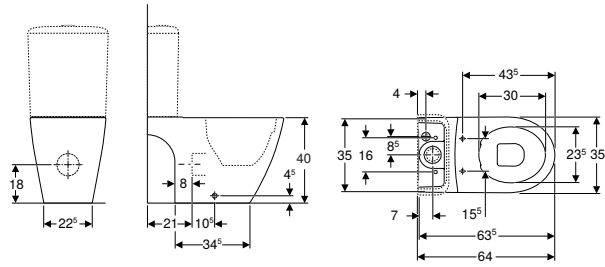

Geberit iCon floor-standing WC for close-coupled exposed cistern, washdown, shrouded, Rimfree

click & scan

Application purposes

- For close-coupled exposed cistern

Technical data

Product material	Vitreous china

Characteristics

- Floor-standing
- Washdown WC
- Rimless WC ceramic appliance featuring Rimfree flush technology
- Type 1, full flush volume 6 l, in accordance with EN 997
- Multidirectional outlet
- Shrouded
- Hidden fastening

Scope of delivery

- WC ceramic appliance
- Fastening material

Art. no.	Colour / surface	B	H	T
		[cm]	[cm]	[cm]
200460000	white	35.5	40	63.5

To order additionally

- Cistern
- WC seat

Can be combined with

- Geberit iCon exposed cistern, close-coupled, dual flush, lateral or bottom water supply connection → p. 647
- Geberit iCon exposed cistern, close-coupled, dual flush, bottom water supply connection → p. 646
- Geberit iCon WC seat → p. 646
- Geberit iCon WC seat, slim design → p. 645
- Geberit iCon WC seat, EasyMount hinges → p. 645

Accessories

- Accessory overview – Geberit iCon WC ceramic appliance in combination with connection pipes → p. 634