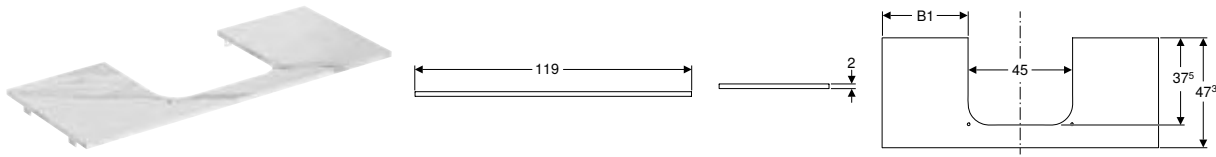

Mix & Match

Geberit ONE washtop with cutout, stoneware, for lay-on washbasin, rectangular

click & scan

Application purposes

- For mounting on a Geberit ONE, Acanto, iCon washbasin cabinet

Technical data

Product material	Fine stoneware

Characteristics

- Scratchproof
- Moisture-resistant

Scope of delivery

- Washtop
- Fastening material

Art. no.	Colour / surface	Mix & Match	Section	B1 [cm]	H [cm]	T [cm]
B / width: 119 cm						
505.115.00.1 *	white marble look / matt	Yes	centred	37	2	47.3
505.115.00.2 *	black marble look / matt	Yes	centred	37	2	47.3
505.135.00.1 *	white marble look / matt	Yes	left	12.8	2	47.3
505.135.00.2 *	black marble look / matt	Yes	left	12.8	2	47.3
505.155.00.1 *	white marble look / matt	Yes	right	69.2	2	47.3
505.155.00.2 *	black marble look / matt	Yes	right	69.2	2	47.3
505.165.00.1 *	white marble look / matt	Yes	left and right	8	2	47.3
505.165.00.2 *	black marble look / matt	Yes	left and right	8	2	47.3

* Order-based production

To order additionally

- Geberit ONE lay-on washbasin, rectangular, CleanDrain → p. 472
- Geberit ONE lay-on washbasin, rectangular → p. 473

- A Geberit washbasin connector, space-saving model is required for the installation of the base cabinet. See assortment overview washbasin series or online catalogue, washbasin accessories
- Mix & Match: Articles of the same width can be freely combined in the Geberit ONE, Acanto and iCon series