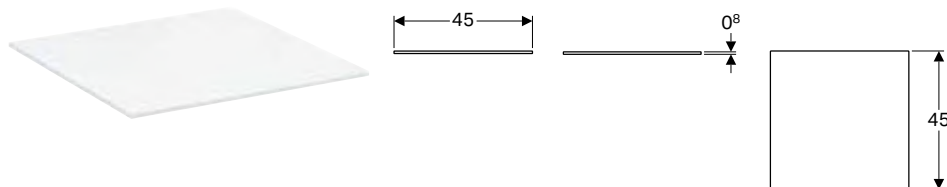

Geberit Xeno² glass shelf

click & scan

Application purposes

- For Xeno² side cabinets with two drawers

Technical data

Product material	Glass

Art. no.	B [cm]	H [cm]	T [cm]
500.523.00.1	45	0.8	45