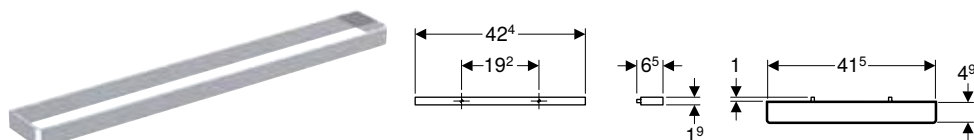

Geberit towel rail for bathroom furniture

click & scan

Application purposes

- For mounting on a washbasin cabinet

Characteristics

- Right-angled corner

Technical data

Product material	Steel

Scope of delivery

- Towel rail
- Fastening material

Art. no.	Colour / surface	B [cm]	H [cm]	T [cm]
502.328.00.1	chrome / glossy	42.4	1.9	4.9
502.328.01.3	white / matt powder-coated	42.4	1.9	4.9
502.328.14.1	black matt / matt powder-coated	42.4	1.9	4.9
502.328.JK.1	lava / matt powder-coated	42.4	1.9	4.9
502.328.JL.1	sand grey / matt powder-coated	42.4	1.9	4.9