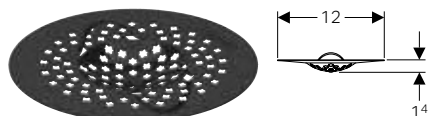

Characteristics

- Zinc-plated

Technical data

Product material	Steel
------------------	-------

Art. no.

388.132.00.1

Geberit hair trap for Varino floor drain 13 x 13 cm and Varino floor drain 13 x 13 cm

click & scan