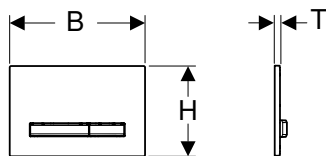

Geberit Sigma50 actuator plate, square, dual flush, metal colour black chrome

click & scan

Application purposes

- For flush actuation with Sigma concealed cisterns

Technical data

Actuation force (N) max.	20 N

Characteristics

- Front actuation
- Actuator buttons and mounting plate, easy-to-clean coated
- Sound-absorbing actuator rods, tool-free fast adjustment

Scope of delivery

- Mounting frame
- 2 distance bolts
- 2 actuator rods

Art. no.	Colour / surface	Product material	B	H	T
			[cm]	[cm]	[cm]
115.671.00.2	Base plate, Button: black chrome / brushed, easy-to-clean coated Cover plate: customised	Die-cast zinc	24.6	16.4	1
115.671.11.2	Base plate, Button: black chrome / brushed, easy-to-clean coated Cover plate: white / glossy	Die-cast zinc / plastic	24.6	16.4	1.3
115.671.DW.2	Base plate, Button: black chrome / brushed, easy-to-clean coated Cover plate: black / glossy	Die-cast zinc / plastic	24.6	16.4	1.3
115.671.JM.2	Base plate, Button: black chrome / brushed, easy-to-clean coated Cover plate: Mustang slate	Die-cast zinc / slate (natural product)	24.6	16.4	1.4
115.671.JV.2	Base plate, Button: black chrome / brushed, easy-to-clean coated Cover plate: concrete look	Die-cast zinc / ceramic	24.6	16.4	1.4
115.671.JX.2	Base plate, Button: black chrome / brushed, easy-to-clean coated Cover plate: black walnut	Die-cast zinc / wood (natural product)	24.6	16.4	1.4
115.671.QD.2	Base plate, Cover plate, Button: black chrome / brushed, easy-to-clean coated	Die-cast zinc / brass	24.6	16.4	1.2

Accessories

- Geberit extension set for Sigma, Omega and Kappa concealed cisterns → p. 204
- Geberit DuoFresh module with automatic actuation, for Sigma concealed cistern 12 cm → p. 191
- Geberit DuoFresh module with manual actuation, for Sigma concealed cistern 12 cm → p. 192
- Geberit DuoFresh module with automatic actuation, for Sigma concealed cistern 8 cm → p. 192
- Geberit DuoFresh module with manual actuation, for Sigma concealed cistern 8 cm → p. 193

- The colour and structure of natural products may vary
- Lead time: 6 weeks