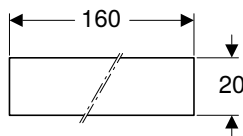

Geberit sound insulation set for washbasin, large

click & scan

Application purposes

- For structure-borne sound insulation of washbasins

Scope of delivery

- 4 sound insulation sleeves
- Sound insulation mat

Art. no.

156.054.00.1