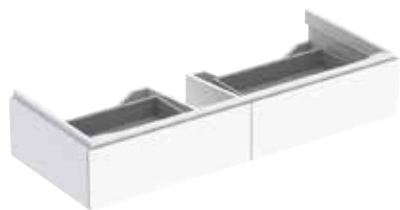

Geberit Xeno² cabinet for washbasin, with width from 120 cm, with two drawers

click & scan

Technical data

Degree of protection	IP21
Nominal voltage	230 V AC
Mains frequency	50 Hz
Operating voltage	12 V DC
Product material	High-compressed three-layer chipboard
Drawer load max.	20 kg
Light source energy efficiency class	F
Light colour	3000 K

Scope of delivery

- Fastening material

Characteristics

- FSC™ C134279 certified
- Wall-hung
- With two drawers
- Opening with push-to-open mechanism
- Drawer with antislip mat
- Drawer with LED light
- Moisture-resistant
- Delivered preassembled

Art. no.	Colour / surface	B [cm]	B1 [cm]	B2 [cm]	B3 [cm]	H [cm]	T [cm]	Protection class	Power consumption [W]	Luminous flux [lm]
Washbasin width: 120 cm										
500.517.01.1	white / high-gloss coated	117.4	114	111	58.5	22	46.2	II	4	480
500.517.00.1 *	greige / matt coated	117.4	114	111	58.5	22	46.2	II	4	480
500.517.43.1	scultura grey / wood-textured melamine	117.4	114	111	58.5	22	46.2	II	4	480

* Order-based production

Can be combined with

- Geberit Xeno² washbasin → p. 526
- Geberit Xeno² illuminated mirror with direct and indirect lighting → p. 542

Accessories

- Accessory overview – Geberit Xeno² bathroom furniture → p. 529

- A Geberit washbasin connector, space-saving model is required for the installation of the base cabinet. See assortment overview washbasin series or online catalogue, washbasin accessories