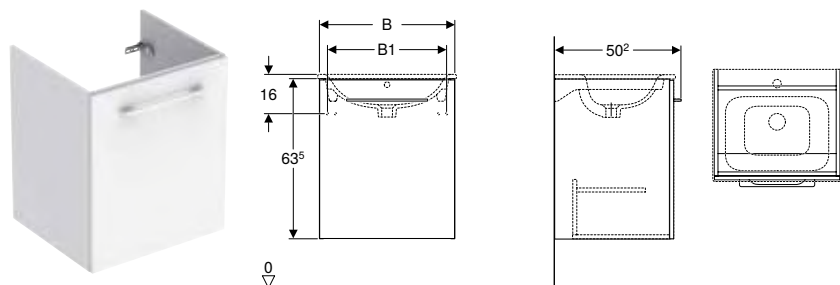

Accessories

- Accessory overview – Geberit Selnova Square bathroom furniture → p. 693

Geberit Selnova Square cabinet for vanity basin, slim rim, with one door

click & scan

Technical data

Product material	High-compressed three-layer chipboard
------------------	---------------------------------------