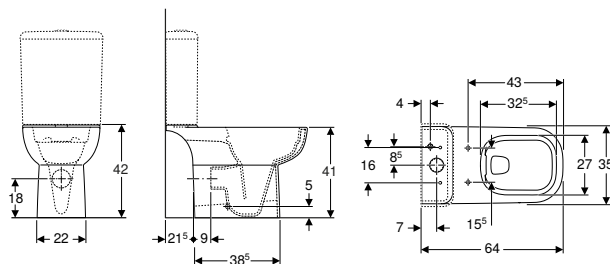

Geberit Smyle floor-standing WC for close-coupled exposed cistern, washdown, semi-shrouded, Rimfree

click & scan

Application purposes

- For close-coupled exposed cistern

Technical data

Product material	Vitreous china

Scope of delivery

- WC ceramic appliance
- Fastening material

Characteristics

- Floor-standing
- Fastening with screw
- Washdown WC
- Rimless WC ceramic appliance featuring Rimfree flush technology
- Type 1, full flush volume 6 l, in accordance with EN 997
- Type 2 in accordance with EN 997
- Multidirectional outlet
- Semi-shrouded
- Hidden fastening

Art. no.	Colour / surface	B [cm]	H [cm]	T [cm]
500.212.01.1	P white	35	41	64

P: Phase out

To order additionally

- Cistern
- WC seat

Can be combined with

- Geberit Smyle WC seat, rounded edge → p. 678
- Geberit Smyle exposed cistern, close-coupled, square design, dual flush, bottom water supply connection → p. 679
- Geberit Smyle exposed cistern, close-coupled, square design, dual flush, lateral water supply connection → p. 679

Accessories

- Accessory overview – Geberit Smyle WC ceramic appliance in combination with connection pipes → p. 672

- Replaced by art. no. 200460000