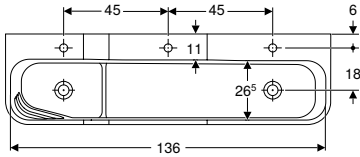

Application purposes

- For children
- For schools, childcare facilities and other educational facilities
- Suitable for children of different age groups
- For playing and learning
- For mounting on solid walls or drywalls
- For mounting on Geberit GIS set for Bambini play and washspace
- To install on Geberit Duofix elements for washbasins

Characteristics

- Three washbasin areas
- Three different heights
- Small projection
- Integrated storage function with slide and haptic area for water play and multi-sensory experience
- Rounded edges for avoiding injuries
- Shockproof
- Scratchproof
- Easy cleaning
- Seamless surface repair

Technical data

Product material	Varicor

Scope of delivery

- Washing trough

Art. no.	Colour / surface	Overflow	Drain	B [cm]	H [cm]	T [cm]
Tap hole: centred, left and right						
502.976.00.1	Washing trough: white alpine / matt	without	left and right	140	30	39
502.976.SX.1 *	Washing trough: white alpine / matt Dekorlinie aussen: light blue / matt Dekorlinie innen: ocean blue / matt	without	left and right	140	30	39
502.976.79.1 *	Washing trough: white alpine / matt Dekorlinie aussen: light green / matt Dekorlinie innen: forest green / matt	without	left and right	140	30	39
502.976.FY.1 *	Washing trough: white alpine / matt Dekorlinie aussen: orange / matt Dekorlinie innen: carmine red / matt	without	left and right	140	30	39

* Order-based production

Can be combined with

- Geberit Bambini washbasin tap, single-lever mixer → p. 811
- Geberit Bambini washbasin tap, battery operation → p. 816
- Geberit Bambini washbasin tap, mains operation → p. 812
- Geberit Bambini washbasin tap, mains operation → p. 814

Accessories

- Assortment overview – Geberit Bambini play and washspaces for deck-mounted taps → p. 797
- Assortment overview – Geberit Bambini play and washspaces for wall-mounted taps → p. 799