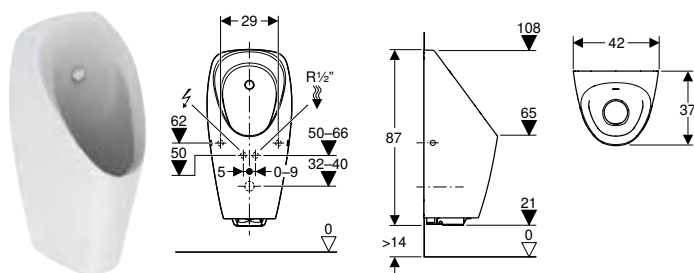

Geberit Tamina urinal with integrated control, mains operation

click & scan

Application purposes

- For operating with automatic, water-saving flush
- For Geberit installation elements for urinals with or for integrated flush control
- For covering existing connections in renovations

Technical data

Degree of protection	IP45
Nominal voltage	110–240 V AC
Mains frequency	50–60 Hz
Operating voltage	4.5 V DC
Power consumption in standby mode max.	0.1 W
Flow pressure	1–8 bar
Water test pressure max.	16 bar
Flush volume small, adjustment range	0.5 l
Flow rate at 100 kPa / 1 bar with flow limiter	0.18 l/s
Interval flush time, factory setting	5 s
Detection time, factory setting	7 s
Flush time, adjustment range	1–15 s
Flush time, factory setting	7 s
Product material	Vitreous china

Scope of delivery

- Urinal flush control with power supply unit and solenoid valve
- Fastening material
- Urinal trap with suction function
- Drain strainer
- Drain assembly
- Inlet set
- Water pressure reducing valve

Art. no.	Colour / surface	B [cm]	H [cm]	T [cm]	Power consumption [W]	Inlet	Outlet	Target marking
116.142.00.1	white	42	87	37	≤ 0.5	rear	to the rear	no

Can be combined with

- Geberit Duofix element for urinal, 112–130 cm, universal, for exposed flushing valve
- Geberit GIS element for urinal, 114 cm, universal, for exposed flushing valve
- Geberit Kombifix element for urinal, 109–127 cm, universal, for exposed flushing valve

Accessories

- Geberit drain strainer for trap adapter d140 → p. 941

- For installing and removing the urinal flush control without removing the ceramic appliance, the urinal rim height must be at least 58 cm above finished floor

Characteristics

- IR user detection with leg detection
- Rimless
- Wall-hung
- Urinal flush control can be replaced from front, without removing ceramic appliance
- Spray head can be replaced from front, without removing ceramic appliance
- Trap can be replaced from top, without removing ceramic appliance
- Trap adapter can be height-adjusted without tools
- Drainage system can be cleaned without removing ceramic appliance
- Water-saving hybrid mode can be set
- Adjustable interval flush
- Preflush can be set
- Power failure control unit
- Valve-closing function when power fails
- Functions can be set and queried with the Geberit Service Handy
- Device settings and operation with mobile device via integrated Bluetooth® interface
- Compatible with Geberit Control App
- Wired networkable with Geberit gateway via GEBUS converter
- Wirelessly connectable with Geberit Gateway via Bluetooth®
- Compatible with Geberit Connect
- Flush volume can be reduced to 0.5 l per flush with flush time
- Flushing out of urinal ceramic with 0.5 l per flush guaranteed, while compliant with EN13407
- Tap group II in accordance with DIN 4109