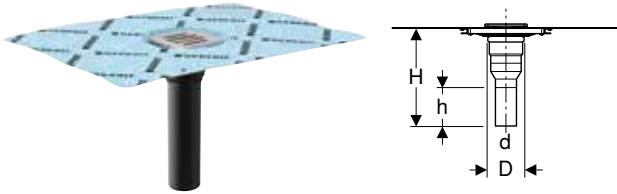

Showers

Floor drainage systems for showers
Shower floor drains

Geberit CleanPoint cross-floor shower floor drain

click & scan

Application purposes

- For drainage of floor-even showers
- For composite seals
- For floor constructions 2–25 cm
- For screed height ≥ 20 mm at inlet
- Not suitable for installation with fire protection requirements
- Suitable for barrier-free construction
- For use as floor drain with vertical outlet

Scope of delivery

- Protection box cover with reference line
- Thin bed bonding flange
- Straight connector made of PE-HD, $\varnothing 50$ mm
- Comb insert
- Grating frame unpunched with compensation ring
- Grating

Characteristics

- Premounted sealing fleece
- Sealing fleece, 10 cm circumferential, for connecting sealing systems
- Suitable for tile structures on floor 2–40 mm
- Grating can be aligned in height, inclination and offset
- Grating made of stainless steel
- Load-bearing capacity, class K 3 (3 kN)
- Water drainage above the composite seal

Art. no.	DN	d, $\varnothing$ [mm]	D [cm]	H [cm]	h [cm]
154.053.00.1	50	50	7.8	34	15.6

To order additionally

- Trap

Accessories

- Geberit CleanPoint design grating, round, 8 x 8 cm → p. 403
- Geberit CleanPoint design grating, 8 x 8 cm → p. 403
- Geberit CleanPoint grating, screwable, 8 x 8 cm with grating frame → p. 403
- Geberit P-trap for sink, with compression joint, vertical inlet and horizontal outlet → p. 380

- Natural stone tiles in the shower area may discolour
- Screwable grating with grating frame (art. no. 154.310.00.1) must be ordered separately