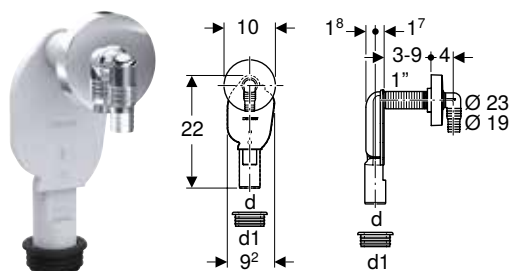

Geberit concealed trap for devices, with one connection

click & scan

Application purposes

- For covered installation
- For connecting washing machines or dishwashers

Technical data

Product material	Plastic

Characteristics

- Quality-monitored in accordance with EN 274-3

Scope of delivery

- Angled hose connector made of PP, $\varnothing$ 19 / 23 mm
- Wall collar
- Protection box
- Sleeve made of EPDM

Art. no.	Colour / surface	d, $\varnothing$ [mm]	Discharge rate [l/s]	d1, $\varnothing$ [mm]
152.235.11.1	white alpine	40	0.6	56
152.235.21.1	chrome / glossy	40	0.6	56