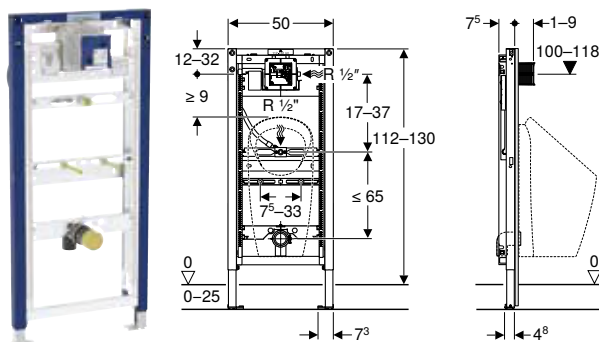

Geberit Duofix element for urinal, 112–130 cm, universal, for spray head

click & scan

Application purposes

- For metal and wood frame walls
- For Geberit Duofix system walls
- For installation in part- or room-height prewalls
- For installation in room-height partition walls
- For floor constructions 0–25 cm
- For Preda urinals
- For Selva urinals
- For Tamina urinals
- For Narva urinals

Technical data

Flow pressure	1–8 bar
Water test pressure max.	16 bar
Test pressure air / inert gas max.	3 bar
Flow rate at 100 kPa / 1 bar without flow limiter	0.3 l/s
Flow rate at 100 kPa / 1 bar with flow limiter	0.18 l/s

Characteristics

- 2025 range
- Statically self-supporting frame, protected against corrosion with powder coating
- With pull-out plate for lateral fastening above the element on metal or wood profiles or on Geberit Duofix system studs
- Alternative fastening point for wall anchors
- Rotating foot plates, suitable for installation in U profiles UW 50 and UW 75
- Foot plates that can be mounted in Geberit Duofix system rail without tools, without additional components
- Galvanised non-slip leg supports protected against corrosion
- Connection positions for Preda urinal prepared
- Water supply connection compatible with MasterFix and MeplaFix
- Elbow connector can be mounted without tools
- Premounted stop valve with throttle
- Flush hose can be bent
- Flush hose with guide to prevent standing water
- Fastening for connection bend, height-adjustable and sound-absorbing
- Urinal fasteners M8 width- and height-adjustable
- Crossbars with centring marks, adjustable without tools
- Markings for connection positions of Preda and Selva urinals

Scope of delivery

- Elbow tap connector R 1/2"
- Protection box with cover
- Connection bend made of PE-HD, $\varnothing$ 63 / 50 mm
- Seal $\varnothing$ 57 / 50 mm
- Urinal trap $\varnothing$ 50 mm, with seal on urinal
- Fastening and protection material

Art. no.	B [cm]	H [cm]	T [cm]
111.676.00.2	50	112–130	7.5

Can be combined with