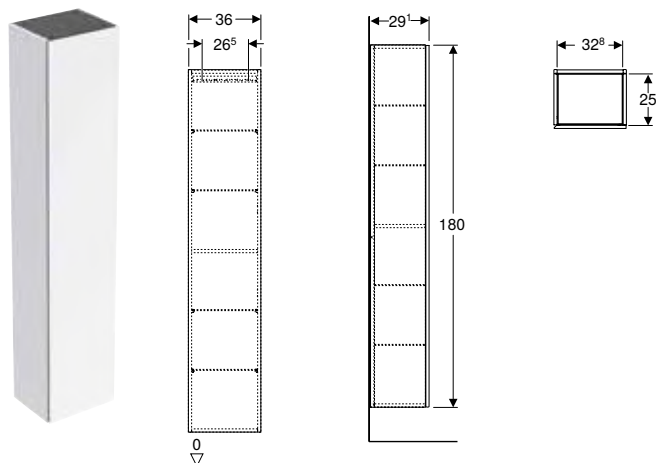

Geberit tall cabinet with one door

click & scan

Application purposes

- For Geberit ONE, Acanto and iCon series

Technical data

Product material	High-compressed three-layer chipboard

Scope of delivery

- Tall cabinet
- 4 glass shelves
- Fastening material

Characteristics

- FSC™ C134279 certified
- Wall-hung
- With one door
- Door with soft closing
- Opening with recessed handle or push-to-open mechanism
- With four movable glass shelves
- With one fixed shelf
- Hinge side left or right
- Moisture-resistant
- Delivered preassembled

Art. no.	Colour / surface	H [cm]	T [cm]
B / width: 36 cm			
502.316.01.1	Body, Front: white / high-gloss coated	180	29.1
502.316.01.2	Body: white / high-gloss coated Front: white / glossy glass	180	29.1
502.316.01.3 *	Body, Front: white / matt coated	180	29.1
502.316.JH.1	Body, Front: oak / wood-textured melamine	180	29.1
502.316.JK.1	Body, Front: lava / matt coated	180	29.1
502.316.JK.2	Body: lava / matt coated Front: lava / glossy glass	180	29.1
502.316.JR.1 *	Body, Front: hickory / wood-textured melamine	180	29.1
505.083.00.7 *	Body, Front: greige / matt coated	180	29.1
505.083.00.8 *	Body, Front: black / matt coated	180	29.1

* Order-based production

Accessories

- Geberit set of narrow feet → p. 577