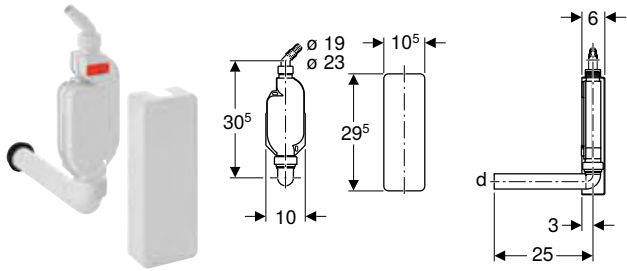

Technical data

Depth of water seal (mm)	70 mm
Product material	Plastic

Scope of delivery

- Cover plate
- Angled hose connector made of PP, $\varnothing$ 19 / 23 mm
- In-wall cabinet
- Sleeve made of EPDM
- Protection box
- Fastening material

Art. no.	d, $\varnothing$ [mm]	Discharge rate [l/s]
152.232.00.1	50–56	0.6

Surface-mounted traps

Geberit surface-mounted trap for devices, with cover

click & scan

Application purposes

- For connecting washing machines or dishwashers
- For exposed installation

Characteristics

- Quality-monitored in accordance with EN 274-3
- Horizontal outlet

Technical data

Depth of water seal (mm)	70 mm
Product material	PP

Scope of delivery

- Cover
- Connection bend 90° made of PP, $\varnothing$ 40 mm
- Angled hose connector made of PP, $\varnothing$ 19 / 23 mm
- Sleeve made of EPDM
- Fastening material
- Blind cap for waste coupling G 1"

Art. no.	Colour / surface	d, $\varnothing$ [mm]	G ["]	h [cm]
152.768.11.1	white alpine	40	1	30.5