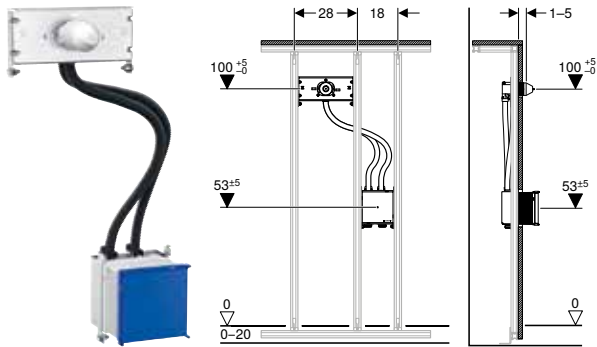

Geberit GIS crossbar for electronic wall-mounted tap with concealed function box

click & scan

Application purposes

- For Piave and Brenta washbasin taps, wall-mounted, with concealed function box

Scope of delivery

- Protection box with cover, for concealed housing
- Protection box for fastening of wall-mounted tap

Characteristics

- Premounted fastening for wall-mounted tap
- Water supply connection compatible with MasterFix and MeplaFix
- Water supply connection on the bottom of concealed housing
- Concealed housing for Geberit washbasin tap, wall-mounted, for concealed function box, premounted
- Premounted connection pipes between concealed housing and fastening for wall-mounted tap
- Shut-off unit integrated in the concealed housing

Art. no.

461.146.00.1

Can be combined with

- Geberit Piave washbasin tap, wall-mounted, mains operation, for concealed function box → p. 340
- Geberit Brenta washbasin tap, wall-mounted, mains operation, for concealed function box → p. 342
- Geberit Piave washbasin tap, wall-mounted, battery operation, for concealed function box → p. 344
- Geberit Brenta washbasin tap, wall-mounted, battery operation, for concealed function box → p. 346
- Geberit Piave washbasin tap, wall-mounted, generator operation, for concealed function box → p. 348
- Geberit Brenta washbasin tap, wall-mounted, generator operation, for concealed function box → p. 349

Accessories

- Geberit cover plate for concealed function box → p. 353
- Geberit cover plate, surface-even, for concealed function box → p. 353