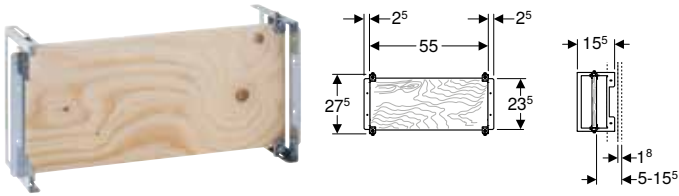

Geberit Duofix mounting plate, universal, concealed

click & scan

Application purposes

- For drywall construction
- For installation in room-height Geberit Duofix system walls
- For installation of concealed taps and fans, hygiene flush units and other built-in devices

Scope of delivery

- 8 fixing brackets
- Fastening material

Characteristics

- Mounting plate adjustable in depth
- Mounting plate made of veneered wood, waterproof bonded
- Building material class B2 in accordance with DIN 4102-1, resp. class D-s2, d0 in accordance with EN 13501-3
- Formaldehyde release class A in accordance with EN 1084, resp. Class E 1 according to EN 13936

Art. no.	B [cm]	H [cm]	T [cm]
111.788.00.1	60	27.5	15.5