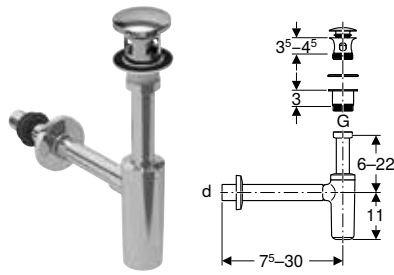

Waste fittings and traps for washplaces and kitchen sinks

Drain assemblies for washbasins

Dip tube traps for washbasins

Geberit washbasin drain with trap, external waste plug with push actuation, horizontal outlet

click & scan

Application purposes

- For washbasins with material thickness 40–45 mm near the waste outlet
- For connecting washbasins with drilling hole $\varnothing$ 46 mm

Technical data

Depth of water seal (mm)	75 mm

Characteristics

- Actuation using external waste plug with push actuation
- Quality-monitored in accordance with EN 274-3
- Corrosion-resistant
- Horizontal outlet

Scope of delivery

- Waste outlet
- Seal
- Sleeve made of EPDM
- External waste plug
- Wall collar

Art. no.	Colour / surface	d, $\varnothing$ [mm]	AB [mm]	L [cm]	h [cm]
151.021.21.1	chrome / glossy	32	35–45	7.5–30	6–22