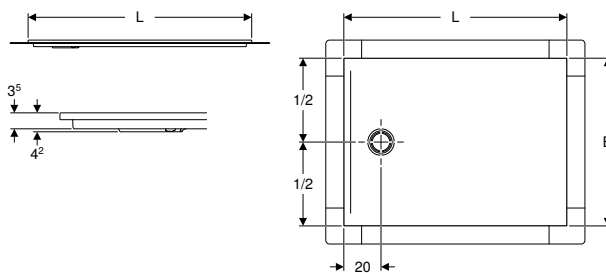

New

Geberit CleanFloor30 integrated shower surface, with sealing fleece, graphite

click & scan

Application purposes

- For use as floor-even shower surface
- For draining off waste water from a single shower head
- For floor constructions with Duofix installation frames up to upper edge of the shower surface 8–25 cm
- For raised installation up to 1.5 cm above finished floor
- Suitable for barrier-free construction

Technical data

Product material	Mineral composite material

Characteristics

- Outlet in the rear centre
- Sealing fleece, 10 cm circumferential, for connecting sealing systems
- Premounted sealing fleece
- Antislip class B according to EN 16165 (barefoot walking)
- Antislip class according to NF: PN 18
- Fulfils requirements in accordance with EN 14527, class 1
- Easy to clean
- Can bear loads of up to 300 kg

Scope of delivery

- Drain cover with comb insert

Art. no.	Colour / surface	B [cm]	H [cm]
L / length: 80 cm			
551.002.DM.1	graphite / Matt	80	3.5
L / length: 90 cm			
551.003.DM.1 *	graphite / Matt	80	3.5
551.011.DM.1	graphite / Matt	90	3.5
L / length: 100 cm			
551.004.DM.1	graphite / Matt	80	3.5
551.012.DM.1	graphite / Matt	90	3.5
551.020.DM.1	graphite / Matt	100	3.5
L / length: 110 cm			
551.005.DM.1 *	graphite / Matt	80	3.5
551.013.DM.1	graphite / Matt	90	3.5
551.021.DM.1 *	graphite / Matt	100	3.5
L / length: 120 cm			
551.006.DM.1	graphite / Matt	80	3.5
551.014.DM.1	graphite / Matt	90	3.5
551.022.DM.1	graphite / Matt	100	3.5
551.026.DM.1	graphite / Matt	120	3.5
L / length: 140 cm			
551.007.DM.1	graphite / Matt	80	3.5
551.015.DM.1	graphite / Matt	90	3.5
551.023.DM.1	graphite / Matt	100	3.5
L / length: 150 cm			
551.008.DM.1 *	graphite / Matt	80	3.5
551.016.DM.1	graphite / Matt	90	3.5
551.024.DM.1 *	graphite / Matt	100	3.5
L / length: 160 cm			
551.009.DM.1 *	graphite / Matt	80	3.5
551.017.DM.1	graphite / Matt	90	3.5
551.025.DM.1 *	graphite / Matt	100	3.5
L / length: 170 cm			
551.010.DM.1 *	graphite / Matt	80	3.5
551.018.DM.1	graphite / Matt	90	3.5
L / length: 180 cm			
551.019.DM.1	graphite / Matt	90	3.5

Available as of April 2026; * Order-based production