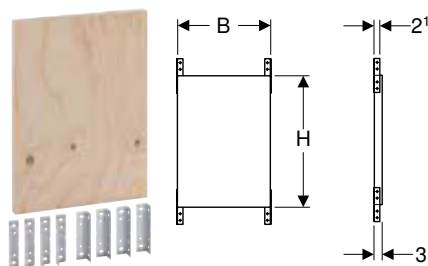

Geberit Duofix mounting plate, universal

click & scan

Application purposes

- For drywall construction
- For installation in part or room-height Geberit Duofix system walls
- Suitable for barrier-free construction
- For fastening support handles
- For fastening urinal divisions, shower partition walls and wall cabinets
- For sliding bracket fastenings
- For fastening supply lines
- For discharge pipes up to $\varnothing$ 110 mm (DN 100)

Scope of delivery

- 8 fixing brackets
- Fastening material

Characteristics

- Mounting plate made of veneered wood, waterproof bonded
- Building material class B2 in accordance with DIN 4102-1, resp. class D-s2, d0 in accordance with EN 13501-3
- Formaldehyde release class A in accordance with EN 1084, resp. Class E 1 according to EN 13936
- Can be divided into two smaller mounting plates

Art. no.	B [cm]	H [cm]
111.859.00.1	35	50