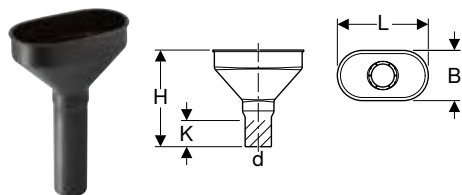

Waste fittings and traps for washplaces and kitchen sinks

Drain assemblies for sinks
Traps

Geberit funnel, oval

click & scan

Technical data

Product material	PE-HD

Scope of delivery

- Valve screen

Art. no.	DN	d, $\emptyset$ [mm]	L [cm]	B [cm]	H [cm]	K [cm]
352.377.16.1	40	40	17.5	9.5	18.5	5
352.379.16.1	50	50	17.5	9.5	18.5	5