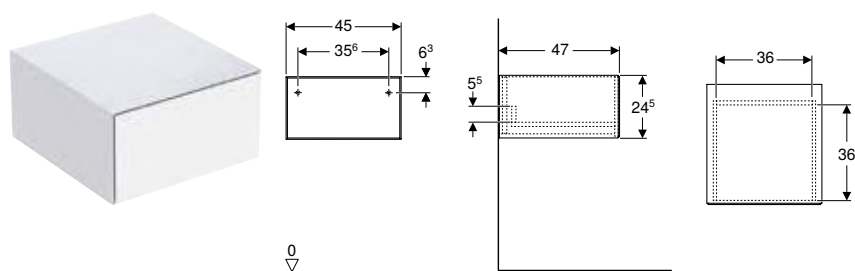

Side cabinets

Geberit ONE low cabinet with one drawer

click & scan

Technical data

Product material	High-compressed three-layer chipboard
Drawer load max.	30 kg

Characteristics

- FSC™ C134279 certified
- Wall-hung
- With one drawer
- Opening with push-to-open mechanism
- Drawer with soft closing
- Moisture-resistant
- Delivered preassembled

Scope of delivery

- Fastening material

Art. no.	Colour / surface	H [cm]	T [cm]
B / width: 45 cm			
505.078.00.1	white / high-gloss coated	24.5	47
505.078.00.2 *	white / matt coated	24.5	47
505.078.00.3	lava / matt coated	24.5	47
505.078.00.4 *	sand grey / high-gloss coated	24.5	47
505.078.00.5	oak / wood-textured melamine	24.5	47
505.078.00.6 *	hickory / wood-textured melamine	24.5	47
505.078.00.7 *	greige / matt coated	24.5	47
505.078.00.8 *	black / matt coated	24.5	47

* Order-based production

Can be combined with

- Geberit ONE cabinet for washbasin, with one drawer → p. 480
- Geberit ONE cabinet for lay-on washbasin, with two drawers → p. 484
- Geberit ONE cabinet for washbasin, with two drawers → p. 482
- Geberit ONE cabinet for lay-on washbasin, with four drawers → p. 485
- Geberit ONE cover for low cabinet and side element, stoneware → p. 505
- Geberit ONE cover for low cabinet and side element, glass → p. 505

Accessories

- Accessory overview – Geberit ONE bathroom furniture → p. 477