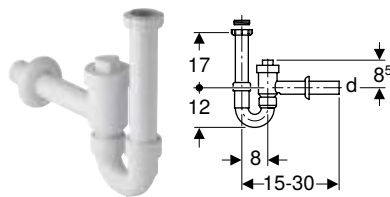

Geberit P-trap for washbasin, lockable, with backflow prevention, horizontal outlet

click & scan

Application purposes

- For washbasins
- Not suitable for use as backpressure seal in accordance with EN 13564

Technical data

Depth of water seal (mm)	70 mm
Product material	PP

Characteristics

- Quality-monitored in accordance with EN 274-3
- Connection with built-in check valve
- Lockable
- Resistant to negative pressure up to -870 Pa
- Resistant to overpressure up to 1500 Pa
- Horizontal outlet

Scope of delivery

- Reduction ring made of PP, G 1 1/2" x G 1 1/4"
- Inlet connection piece with union nut
- Wall collar
- Stop valve

Art. no.	Colour / surface	d, ø [mm]	G ["]	G1 ["]	h [cm]
152.860.11.1	white alpine	40	1 1/2	1 1/4	17
152.861.11.1	white alpine	50	1 1/2	1 1/4	17