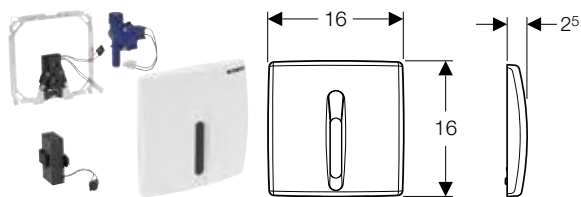

Geberit Basic urinal flush control with electronic flush actuation, battery operation, actuator plate, square, made of plastic

click & scan

Application purposes

- For automatic flush actuation of urinals

Technical data

Battery type	Alkaline (1.5 V AA)
Degree of protection	IP45
Operating voltage	3 V DC
Flow pressure	1–8 bar
Water test pressure max.	16 bar
Storage temperature	-20 – +70 °C
Detection time, factory setting	7 s
Flush time, adjustment range	1–15 s
Flush time, factory setting	7 s

Characteristics

- Cover plate with securing bar
- Adjustable interval flush
- Preflush can be set
- Device settings and operation with mobile device via integrated Bluetooth® interface
- Compatible with Geberit Control App
- Warning when the battery is low
- Valve-closing function when battery is flat
- Functions can be set and queried with the Geberit Service Handy
- Components in contact with drinking water lead-free

Scope of delivery

- Cover plate with IR window
- Mounting frame
- Infrared control
- Solenoid valve
- 2 alkaline manganese batteries type AA 1.5 V
- Fastening material

Art. no.	Colour / surface	Product material	Power consumption [W]
115.818.11.5	white alpine	Plastic	≤ 0.5
115.818.46.5	chrome / matt	Plastic	≤ 0.5

Can be combined with

- Geberit installation set for Basic urinal flush control → p. 288
- Geberit installation set with flush bend and flush bend extension, for Basic urinal flush control → p. 288
- Geberit Duofix element for urinal, 130 cm, universal, for Basic urinal flush control → p. 76

- Only compatible with art. no. 115.801.00.5, 111.665.00.5 and 115.985.00.5