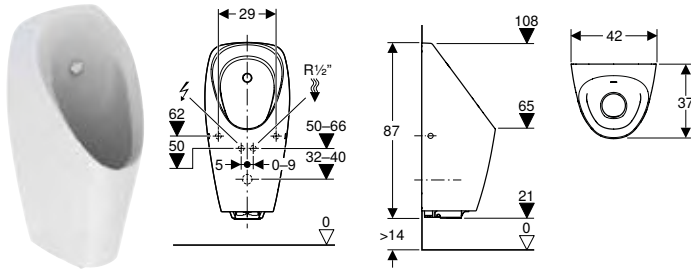

Urinals

Urinals, flush operation, rimless
For integrated urinal flush control

Geberit Tamina urinal for integrated control

Application purposes

- For waterless operation, can be refitted to operation with flush
- For Geberit installation elements for urinals with or for integrated flush control
- For covering existing connections in renovations

Technical data

Degree of protection	IP45
Flush volume small, adjustment range	0.5 l
Product material	Vitreous china

Characteristics

- Without urinal flush control
- Retrofitting to flush operation possible by adding a urinal flush control
- Rimless
- Wall-hung
- Urinal flush control can be mounted from front without removing ceramic appliance
- Trap can be replaced from top, without removing ceramic appliance
- Trap adapter can be height-adjusted without tools
- Drainage system can be cleaned without removing ceramic appliance
- Flushing out of urinal ceramic with 0.5 l per flush guaranteed, while compliant with EN13407

Scope of delivery

- Fastening material
- Hybrid trap
- Urinal trap with suction function
- Drain strainer
- Drain assembly
- Inlet set
- Water pressure reducing valve

Art. no.	Colour / surface	B [cm]	H [cm]	T [cm]	Outlet
116.147.00.1	white	42	87	37	to the rear

Can be combined with

- Geberit Duofix element for urinal, 112–130 cm, universal, for exposed flushing valve
- Geberit GIS element for urinal, 114 cm, universal, for exposed flushing valve
- Geberit Kombifix element for urinal, 109–127 cm, universal, for exposed flushing valve

Accessories

- Geberit urinal flush control for Preda, Selva and Tamina urinals, mains operation
- Geberit urinal flush control for Preda, Selva and Tamina urinals, battery operation
- Geberit urinal flush control for Preda, Selva and Tamina urinals, self-sustaining power supply
- Geberit drain strainer for trap adapter d140 → p. 941

- For flushed operation the Geberit urinal flush control for urinals Preda, Selva and Tamina has to be ordered additionally
- Pre-install circular pipe if retrofitting to flush operation is to take place later. Avoid dead-end pipes.
- For installing and removing the urinal flush control without removing the ceramic appliance, the urinal rim height must be at least 58 cm above finished floor