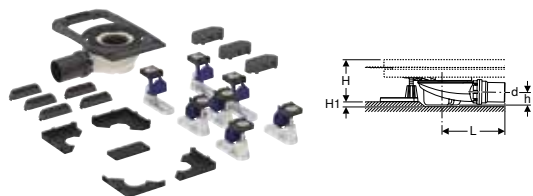

Geberit Duofix shower drain with seven short feet, integrated for CleanFloor30 shower surface, depth of water seal 50 mm

click & scan

Application purposes

- For drainage of Geberit CleanFloor30 shower surfaces, integrated
- For floor constructions up to finished floor level 10–14.5 cm
- For fastening to Geberit Duofix installation frames for shower surfaces
- For use as floor drain with horizontal outlet

Characteristics

- Quality-monitored in accordance with EN 274-3
- Removable trap cup
- Threaded rods can be shortened

Scope of delivery

- Shower drain $\varnothing$ 90 mm
- Straight connector made of PE-HD
- Feet for installation frame
- 14 rubber supports
- Holder for shower drain
- Assembly clamp
- Fastening screw

Art. no.	DN	d, $\varnothing$ [mm]	H [cm]	H1 [cm]	h [cm]
551.563.00.1	56	56	10–14.5	0.67–2.9	3.3

Available as of April 2026

To order additionally

- Geberit CleanFloor30 integrated shower surface, with sealing fleece
- Geberit Duofix installation frame for shower surfaces