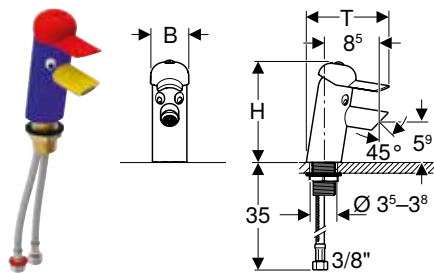

Taps

Washbasin taps

Geberit Bambini washbasin tap, single-lever mixer, multicolour

click & scan

Application purposes

- For children
- For childcare
- For installation in washbasins or washtops
- For installation in Bambini play and washspaces
- For connecting cold and hot water

Technical data

Operating pressure	1–10 bar
Water test pressure max.	16 bar
Test pressure air / inert gas max.	3 bar
Water temperature short-term max.	90 °C
Flow rate at 300 kPa / 3 bar	5.7 l/min
Product material	Brass

Characteristics

- Child-friendly design
- Tap group I in accordance with DIN 4109
- Single-lever mixer
- With integrated check valve
- Housing, powder-coated
- Lever made of ABS
- Tricolour
- Components in contact with drinking water lead-free

Scope of delivery

- Tap aerator key
- Key for lever
- Fastening material

Art. no.	Colour / surface	Mixer	B [cm]	H [cm]	T [cm]
57160000	Body: ultramarine blue / powder-coated Hat: carmine red Spout: rapeseed yellow / powder-coated	with mixer	5.6	14.5	13

Can be combined with

- Geberit Bambini washbasin for children → p. 800

Accessories

- Geberit Bambini mini thermostat for washbasin tap → p. 817
- Geberit Bambini tap aerator for washbasin tap → p. 817

- It is recommended to use the Geberit Bambini mini thermostat for washbasin taps in order to avoid scald injuries
- If the washbasin tap Bambini is used in the upper basin of a play and washspace Bambini in combination with an overflow pipe, the swiveling tap aerator for Geberit washbasin tap Bambini (art. no. 571410000) must be ordered separately