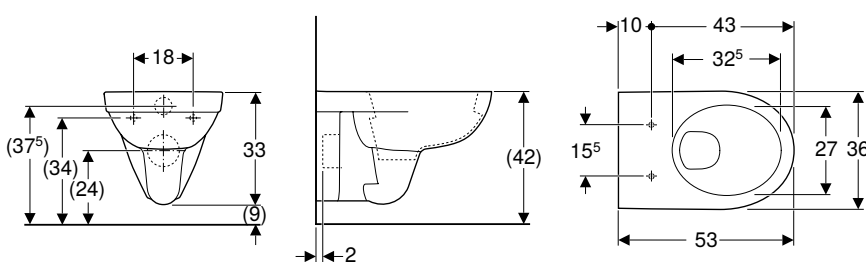

Geberit Selnova wall-hung WC, washdown

click & scan

Application purposes

- For concealed cisterns
- For pressure flushing valves

Technical data

Product material	Vitreous china

Characteristics

- Wall-hung
- Washdown WC
- With flush rim
- Type 1, full flush volume 6 / 4 l, in accordance with EN 997
- Type 2 in accordance with EN 997
- 4 l flush

Scope of delivery

- WC ceramic appliance

Art. no.	Colour / surface	B [cm]	H [cm]	T [cm]
500.260.01.1	white	36	33	53

To order additionally

- WC seat

Can be combined with

- Geberit Selnova WC seat with hinges made of plastic, fastening from below → p. 735
- Geberit Selnova WC seat, fastening from above → p. 736
- Geberit Selnova WC seat, fastening from below → p. 736
- Geberit AquaClean Tuma Comfort WC enhancement solution → p. 846
- Geberit AquaClean Tuma Classic WC enhancement solution → p. 848