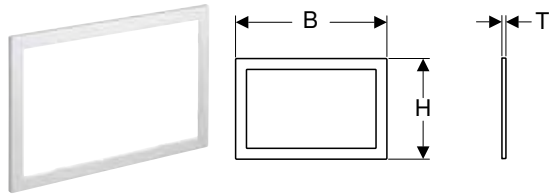

Actuator plates and WC flush controls

Actuator plates

For Omega concealed cisterns

Geberit cover frame for Omega60 actuator plate, square

click & scan

Application purposes

- For Omega60 actuator plates
- For covering unfinished tile edges

Art. no.	Colour / surface	Product material	B	H	T
			[cm]	[cm]	[cm]
115.086.21.1	chrome / glossy	Die-cast zinc	20.9	13.9	0.5
115.086.GH.1	chrome / brushed, easy-to-clean coated	Die-cast zinc	20.9	13.9	0.5