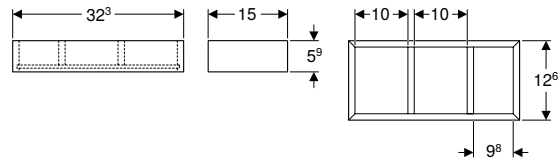

Geberit drawer insert, H-partition, for top drawer

click & scan

Technical data

Product material	High-compressed three-layer chipboard

Scope of delivery

- Drawer insert

Characteristics

- FSC™ C134279 certified
- H-partition

Art. no.	Colour / surface	B [cm]	H [cm]	T [cm]
500.677.00.1	lava / textured melamine	32.3	5.9	15