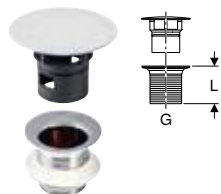

Washbasin connectors

Geberit waste outlet with free outlet and valve cover

Application purposes

- For washbasins without overflow
- For washbasins without visible overflow

Technical data

Product material	Brass chrome-plated

Characteristics

- Valve cover made of plastic, chrome-plated
- With built-in screen

Scope of delivery

- Screen
- Seals

Art. no.	Colour / surface	G ["]	L [cm]
152.050.14.1	black matt	1 1/4	5
152.050.21.1	chrome / glossy	1 1/4	5
152.080.14.1	black matt	1 1/4	8
152.080.21.1	chrome / glossy	1 1/4	8