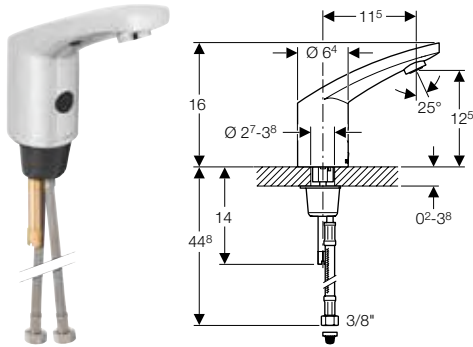

Geberit Type 185 washbasin tap, battery operation

click & scan

Application purposes

- For installation in washbasins or washtops
- For connecting cold and hot water (only for model with mixer)
- For connecting cold or mixed water (only for model without mixer)
- Suitable for use with stainless steel sinks
- Model without mixer suitable for combination with continuous flow heater, see technical data sheet "Washbasin taps with continuous flow heaters"

Technical data

Battery type	CR-P2 (6 V)
Degree of protection	IP44
Operating voltage	6 V DC
Operating pressure	0.5–8 bar
Differentiated pressure CW/WW max.	1.5 bar
Water test pressure max.	16 bar
Test pressure air / inert gas max.	3 bar
Ambient temperature	1–40 °C
Water temperature short-term max.	90 °C
Flow rate at 300 kPa / 3 bar	6 l/min
Interval flush time, factory setting	3 s
Product material	Brass chrome-plated

Art. no.	Colour / surface	Mixer	H [cm]
116.235.21.1	chrome / glossy	without mixer	16
116.245.21.1	chrome / glossy	with mixer	16
116.255.21.1	chrome / glossy	with mixer and handle	16

Accessories

- Geberit tap aerator for Types 6x, 8x and 18x washbasin taps → p. 352

Characteristics

- Tap group I in accordance with DIN 4109
- Infrared user detection
- Vandal-resistant
- Temperature presetting via mixer (only for model with mixer)
- Not possible to set just hot water or just cold water (only for model with mixer)
- Warning when the battery is low
- Functions can be set and queried with the Geberit Service Handy
- Device settings and operation with mobile device via integrated Bluetooth® interface
- Compatible with Geberit Control App
- Wirelessly connectable with Geberit Gateway via Bluetooth®
- Compatible with Geberit Connect
- With integrated check valve

Scope of delivery

- Basket filter
- Lithium battery, type CR-P2, 6 V
- Tap aerator key
- Fastening material