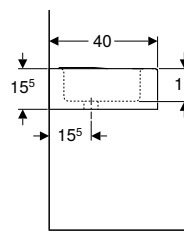

Washbasins

Washbasins

Geberit Bambini washbasin for children

click & scan

Application purposes

- For children
- For schools, childcare facilities and other educational facilities

Technical data

Product material	Vitreous china

Characteristics

- Asymmetrical

Art. no.	Colour / surface	Tap hole	Overflow	H [cm]	T [cm]
B / width: 60 cm					
326060000	white	centred	without	15.5	40

Can be combined with

- Geberit Bambini washbasin tap, single-lever mixer → p. 811
- Geberit Bambini washbasin tap, mains operation → p. 812
- Geberit Bambini washbasin tap, battery operation, multicolour → p. 815
- Geberit Bambini washbasin tap, battery operation → p. 816
- Geberit Bambini washbasin tap, mains operation, multicolour → p. 813
- Geberit Bambini washbasin tap, mains operation → p. 814
- Geberit Bambini washbasin tap, single-lever mixer, multicolour → p. 810

Accessories

- Geberit waste outlet with free outlet and valve cover
- Geberit waste outlet with free outlet, screen
- Geberit fastening material for washbasin → p. 1005