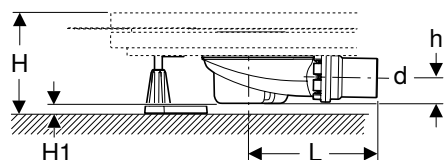

To order additionally

- Geberit CleanFloor30 integrated shower surface, with sealing fleece
- Geberit Duofix installation frame for shower surfaces

- Replacement for art. no. 154.013.00.1

New

Geberit Duofix shower drain with ten feet, integrated for CleanFloor30 shower surface, depth of water seal 50 mm

click & scan

Application purposes

- For drainage of Geberit CleanFloor30 shower surfaces, integrated
- For floor constructions up to finished floor level 11.5–18 cm
- For fastening to Geberit Duofix installation frames for shower surfaces
- For use as floor drain with horizontal outlet

Characteristics

- Quality-monitored in accordance with EN 274-3
- Removable trap cup
- Threaded rods can be shortened

Scope of delivery

- Shower drain $\varnothing$ 90 mm
- Straight connector made of PE-HD
- Feet for installation frame
- 16 rubber supports
- Holder for shower drain
- Assembly clamp
- Fastening screw

Art. no.	DN	d, $\varnothing$ [mm]	H [cm]	H1 [cm]	h [cm]
551.554.00.1	50	50	11.5–18	1.3–6.4	3.3

Available as of April 2026

To order additionally

- Geberit CleanFloor30 integrated shower surface, with sealing fleece
- Geberit Duofix installation frame for shower surfaces

- Replacement for art. no. 154.013.00.1