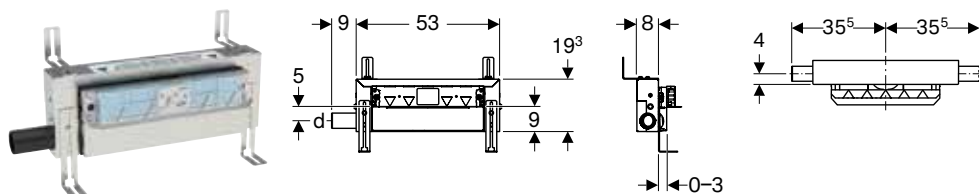

Elements for showers

Geberit Kombifix element for shower, with CleanWall wall drain, for screed height at inlet 90–200 mm

click & scan

Application purposes

- For drainage of floor-even showers
- For solid walls, drywalls, or prewalls in solid and drywall construction
- For composite seals
- For screed height ≥ 90 mm at inlet

Technical data

Depth of water seal (mm)	50 mm

Characteristics

- Quality-monitored in accordance with EN 1253-3
- Plaster thickness 5–30 mm
- Suitable for tile structures on floor 2–26 mm
- Suitable for tile structures on wall 2–35 mm
- Height-adjustable element
- Adjustable sealing level for tension-free sealing connection
- Lateral drainage connection
- Premounted sealing fleece
- Sealing fleece, 10 cm circumferential, for connecting sealing systems
- Adjustable inlet height of trap

Scope of delivery

- Straight connector made of PE-HD, $\varnothing$ 50 mm
- Protection box cover with integrated outlet sheet
- Fastening material

Art. no.	DN	d, $\varnothing$ [mm]	Discharge rate [l/s]	B [cm]	H [cm]	T [cm]
457.534.00.1	50	50	0.8	53	19.3	8

To order additionally

- Ready-to-fit set

Accessories

- Geberit ready-to-fit set for CleanWall wall drain, cover made of stainless steel, screwable → p. 411
- Geberit ready-to-fit set for CleanWall wall drain, cover made of plastic → p. 411
- Geberit ready-to-fit set for CleanWall wall drain, tile-bearing, frameless → p. 412
- Geberit ready-to-fit set for CleanWall wall drain, tile-bearing, multi-piece → p. 412

- Natural stone tiles in the shower area may discolour