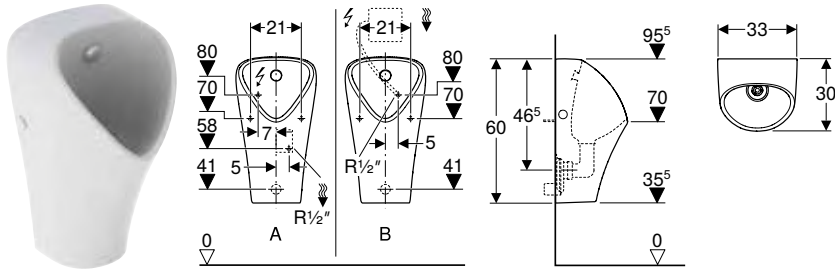

Urinals

Urinals, flush operation, rimless
For exposed or concealed urinal flush control

Geberit Narva urinal, inlet from the rear, outlet to the rear or downwards

click & scan

Application purposes

- For operating with automatic, water-saving flush
- For operation with manual or automatic flush actuation
- For concealed urinal flush controls
- For concealed urinal flush controls, hidden
- For exposed urinal flush controls, hidden
- For Geberit installation elements for urinals for spray head

Technical data

Flush volume small, adjustment range	1 l
Product material	Vitreous china

Characteristics

- Rimless
- Wall-hung
- Hidden trap
- Hidden fastening
- Fulfils requirements in accordance with EN 13407
- Spray head can be replaced from front, without removing ceramic appliance

Scope of delivery

- Urinal ceramic
- Fastening material for urinal
- Drain assembly
- Drain strainer
- Spray head with reinforced braided hose for R 1/2" connector
- Check valve
- Elbow tap connector 90° R 1/2"

Art. no.	Colour / surface	B [cm]	H [cm]	T [cm]	Outlet
501.655.00.1	white	33	60	30	to the rear

Can be combined with

- Geberit Duofix element for urinal, 112–130 cm, universal, for spray head
- Geberit GIS element for urinal, 114 cm, universal, for spray head
- Geberit Kombifix element for urinal, 109–127 cm, universal, for spray head
- Geberit Duofix element for urinal, 112–130 cm, universal, for exposed flushing valve
- Geberit GIS element for urinal, 114 cm, universal, for exposed flushing valve
- Geberit Kombifix element for urinal, 109–127 cm, universal, for exposed flushing valve

Accessories

- Geberit urinal flush control with electronic flush actuation, battery operation, surface-mounted, hidden
- Geberit urinal flush control with electronic flush actuation, mains operation, surface-mounted, hidden
- Geberit urinal trap, horizontal outlet
- Geberit urinal trap, vertical outlet
- Geberit urinal division, sanitary ceramic → p. 938
- Geberit urinal division, glass → p. 938

- Trap not included in scope of delivery
- Electrical connection required for urinal flush controls with mains operation