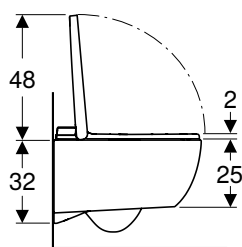

Geberit AquaClean Alba WC complete solution, wall-hung WC

Application purposes

- For convenient toilet use
- For gently cleaning the anal area with water

Technical data

Degree of protection	IPX4
Nominal voltage	230 V AC
Mains frequency	50 Hz
Power consumption in standby mode max.	0.5 W
Flow pressure	0.5–10 bar
Operating temperature	5–40 °C
Water temperature, adjustment range	34–40 °C
Spray time	20 s
WC seat load max.	150 kg

Scope of delivery

- Water supply connection set for Sigma and Omega concealed cisterns 12 cm, installation height 112 cm
- Female socket for mains connection
- Sound insulation set
- Remote control with wall-mounted case and battery CR2032
- Fastening material

Characteristics

- Water heating by storage water heater
- Anal shower with WhirlSpray shower technology
- Spray intensity can be set to five different levels
- Shower water temperature can be adjusted via Geberit Home App
- Spray arm can be set to five different positions via Geberit Home App
- Adjustable oscillating spray (automatic forward and reverse motion of the spray arm)
- Automatic pre- and postrinsing of the spray nozzle with fresh water
- Descaling programme
- Wall-hung
- Rimless WC ceramic appliance featuring TurboFlush flush technology
- Horizontal outlet
- Washdown WC
- User detection
- WC seat ring and WC lid with soft-closing mechanism
- WC lid with SoftOpening
- WC seat ring and WC lid with quick release
- Functions can be controlled remotely
- Compatible with Geberit Home App
- Water supply connection on the left, hidden behind the WC ceramic
- Mains connection with flexible three-core sheathed cable, on the right side, hidden behind the WC ceramic
- External water supply connection on the left possible with accessories
- External mains connection with power outlet on the right possible
- Approval in accordance with (DIN) EN 1717 / (DIN) EN 13077

Art. no.	Colour / surface	B [cm]	H [cm]	T [cm]	Protection class	Power consumption [W]	QuickRelease function
146.350.01.1	WC ceramic appliance: white / KeraTect Design cover: white / glossy	37.5	40.5	56.5	I	850	Yes, WC seat ring and WC lid

To order additionally

- Geberit straight connector with sleeve and cover caps

Accessories

- Accessory overview – Water and electrical connection for Geberit concealed cisterns → p. 851