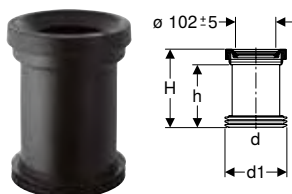

Straight connector

Geberit straight connector with sleeve and lip seals

click & scan

Application purposes

- For coupling sockets for floor-standing WCs
- For floor-standing WCs with hidden or open outlet

Scope of delivery

- Sleeve made of EPDM
- Lip seal made of EPDM

Technical data

Product material	PE-HD

Art. no.	d, $\varnothing$ [mm]	d1, $\varnothing$ [mm]	AB [mm]	H [cm]	h [cm]
152.400.16.1	110	120–125	97–107	18	14.5