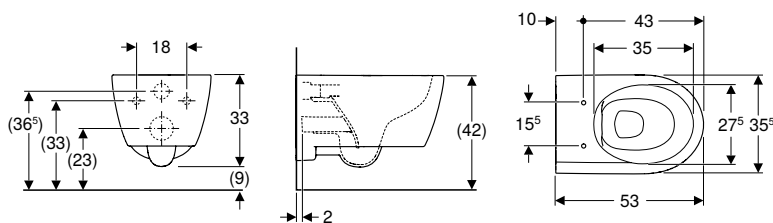

Geberit iCon wall-hung WC, washdown, shrouded, Rimfree

click & scan

Application purposes

- For concealed cisterns
- For pressure flushing valves

Technical data

Product material	Vitreous china

Scope of delivery

- Fastening material

Characteristics

- Wall-hung
- Washdown WC
- Rimless WC ceramic appliance featuring Rimfree flush technology
- Easy fastening with Easy Fast Fixing (type EFF3)
- Type 1, full flush volume 6 / 5 / 4 l, in accordance with EN 997
- Type 2 in accordance with EN 997
- 4 l flush
- Shrouded
- Hidden fastening

Art. no.	Colour / surface	B [cm]	H [cm]	T [cm]
501.661.00.1	white	35.5	33	53

To order additionally

- WC seat

Can be combined with

- Geberit iCon WC seat, EasyMount hinges → p. 645
- Geberit iCon WC seat → p. 646
- Geberit iCon WC seat, slim design → p. 645
- Geberit iCon wall-hung bidet, shrouded → p. 648
- Geberit AquaClean Tuma Comfort WC enhancement solution → p. 846
- Geberit AquaClean Tuma Classic WC enhancement solution → p. 848