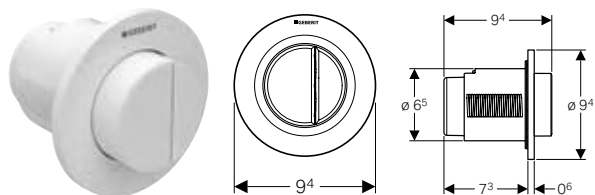

Geberit Type 01 remote flush actuation, round, pneumatic, dual flush, for Sigma concealed cistern 8 cm, concealed actuator, protruding

click & scan

Application purposes

- For pneumatic remote flush actuation of Geberit concealed cisterns
- For dual flush
- For solid and drywall construction
- For concealed installation
- For Sigma concealed cisterns 8 cm
- For Alpha concealed cisterns 8 cm

Characteristics

- Round design
- Actuator buttons protruding
- Can be combined with Geberit actuator plates for single flush and stop-and-go flush or Geberit cover plate

Scope of delivery

- Actuator
- Pneumatic flushing device
- Pneumatic hose, length 2 m
- Conduit pipe, length 1.7 m
- Flush-mounting box with protection cover
- Fastening material

Technical data

Actuation force (N) max.	25 N

Art. no.	Colour / surface	Product material
116.045.11.1	white alpine	Plastic