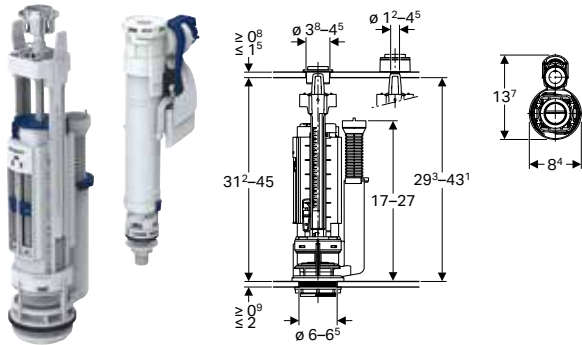

Geberit Type 290-360 mechanism, dual flush, bottom water supply connection, 3/8", nipple made of plastic

click & scan

Application purposes

- For greywater and rainwater with pH value 5.5–9.5, if a filter system is used
- For ceramic cisterns
- For potable water
- For water supply connections 3/8"

Technical data

Flow pressure	0.1–10 bar
Storage temperature	≤ 40 °C
Flush volume large, adjustment range	4–9 l
Flush volume small, adjustment range	2–4.5 l
Actuation force	18 N

Characteristics

- Dual flush
- Adjustable filling height
- Threaded nipple made of plastic
- Height-adjustable
- Small and large flush volume can be set depending on the amount of water in the cistern
- Overflow pipe height-adjustable
- Water supply connection on the bottom
- With lid attachment

Scope of delivery

- Fastening material

Art. no.	Colour / surface
273.645.21.2	chrome / glossy