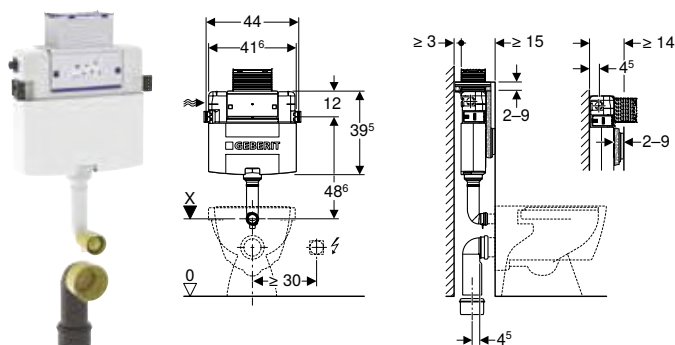

Art. no.	B [cm]	H [cm]	T [cm]
109.043.00.1	44	39.5	12

- Actuator plate has to be ordered separately

Geberit Omega concealed cistern 12 cm, 6 / 3 litres, installation height 98 cm

click & scan

Application purposes