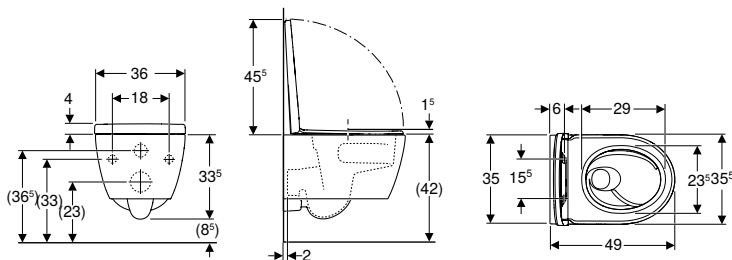

Geberit iCon set of wall-hung WC, washdown, small projection, shrouded, TurboFlush, with WC seat

click & scan

Application purposes

- For concealed cisterns
- Suitable for installation in small bathrooms and guest WCs
- For pressure flushing valves

Technical data

Product material	Vitreous china

Scope of delivery

- WC ceramic appliance
- WC seat
- Fastening material

Characteristics

- Wall-hung
- Washdown WC
- Rimless WC ceramic appliance featuring TurboFlush flush technology
- Easy fastening with Easy Fast Fixing (type EFF3)
- Type 1, full flush volume 6 / 5 / 4 l, in accordance with EN 997
- Quick-release hinges, lockable
- Type 2 in accordance with EN 997
- 4 l flush
- Shrouded
- Hidden fastening
- Small projection
- WC seat made of Duroplast
- Overlapping WC lid
- WC seat with EasyMount hinges

Art. no.	Colour / surface	B [cm]	H [cm]	T [cm]	QuickRelease function	Soft-closing mechanism	Fastening	Hinge material
503.049.JT.1	white / matt	35.5	33.5	49	Yes, with lockable QuickRelease hinges	yes	from above	Stainless steel / plastic