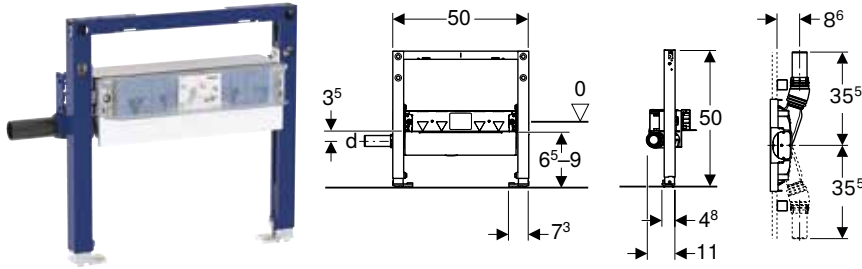

Geberit Duofix element for shower, 50 cm, with CleanWall wall drain, for screed height at inlet 65–90 mm

Application purposes

- For metal and wood frame walls
- For Geberit Duofix system walls
- For installation in room-height pre-walls
- For installation in room-height partition walls
- For drainage of floor-even showers
- For screed height ≥ 65 mm at inlet
- For composite seals

Technical data

Depth of water seal (mm)	30 mm

Scope of delivery

- Straight connector made of PE-HD, ø 40 mm
- Protection box cover with integrated outlet sheet
- Fastening material

Characteristics

- 2025 range
- Statically self-supporting frame, protected against corrosion with powder coating
- With pull-out plate for lateral fastening above the element on metal or wood profiles or on Geberit Duofix system studs
- Alternative fastening point for wall anchors
- Rotating foot plates, suitable for installation in U profiles UW 50 and UW 75
- Foot plates that can be mounted in Geberit Duofix system rail without tools, without additional components
- Galvanised non-slip leg supports protected against corrosion
- Adjustable sealing level for tension-free sealing connection
- Premounted sealing fleece
- Sealing fleece, 10 cm circumferential, for connecting sealing systems
- Deviating from the requirements from EN 1253, the depth of water seal is just 30 mm
- Adjustable inlet height of trap
- Panelling thickness 10–40 mm
- Suitable for tile structures on floor 2–26 mm
- Suitable for tile structures on wall 2–35 mm
- Lateral drainage connection

Art. no.	DN	d, ø [mm]	Discharge rate [l/s]	B [cm]	H [cm]	T [cm]
111.593.00.2	40	40	0.4	50	50	11

To order additionally

- Ready-to-fit set

Accessories

- Accessory overview – Geberit Duofix elements for showers and bathtubs → p. 81

- Natural stone tiles in the shower area may discolour