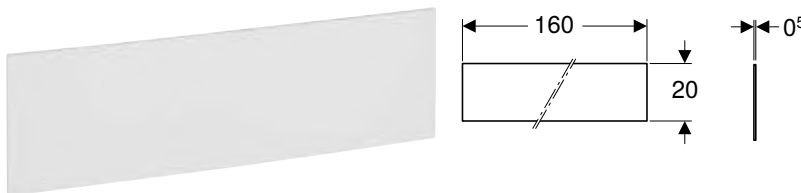

Geberit sound insulation set for washbasin, large

click & scan

Application purposes

- For structure-borne sound insulation of washbasins

Scope of delivery

- 4 sound insulation sleeves
- Sound insulation mat

Art. no.

156.054.00.1