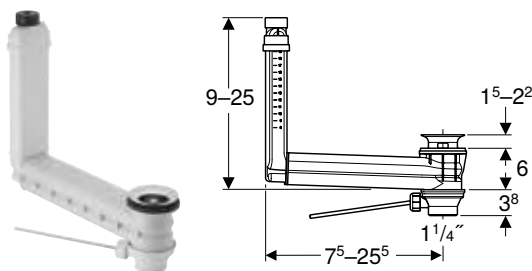

Geberit waste outlet with overflow pipe, for washbasin

click & scan

Application purposes

- For Paracelsus washbasins, without overflow

Technical data

Product material	Stainless steel / plastic

Scope of delivery

- Overflow pipe
- Waste outlet
- Seal
- Bolt

Art. no.	Colour / surface	G ["]
240.648.00.1	transparent	1 1/4

Geberit Clou washbasin connector with lever actuation

click & scan

Application purposes

- For washbasins without visible overflow
- For washbasins without visible overflow

Technical data

Product material	Plastic

Characteristics

- Quality-monitored in accordance with EN 274-3
- Hygienic with optimum flow behaviour
- Waste outlet can be closed
- Actuation using rod
- Hidden overflow function
- Length and height can be adapted to washbasin

Scope of delivery

- Waste outlet
- Actuator lever
- Plug
- Washbasin connector

Art. no.	Colour / surface	d, ø [mm]	G ["]	AB [mm]
152.018.00.1	white alpine / polished stainless steel	32	1 1/4	15-22

To order additionally

- Geberit valve cover for waste outlet with free outlet → p. 370
- Geberit valve cover for waste outlet with free outlet → p. 369

Covers

Geberit valve cover for waste outlet with free outlet

click & scan

Application purposes

- For washbasin connections with free outlet
- For Clou washbasin connectors

Art. no.	Colour / surface	d, ø [mm]	Product material
241.993.11.1	white alpine	64	Plastic