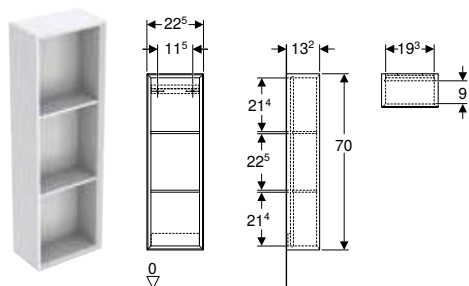

Geberit shelf unit, rectangular

click & scan

Application purposes

- For Geberit ONE, Acanto and iCon series

Technical data

Product material	High-compressed three-layer chipboard

Scope of delivery

- High-level cabinet
- Fastening material

Characteristics

- FSC™ C134279 certified
- Wall-hung
- Hidden fastening
- With two fixed shelves
- Moisture-resistant
- Delivered preassembled

Art. no.	Colour / surface	H [cm]	T [cm]
B / width: 22.5 cm			
502.320.01.1	white / high-gloss coated	70	13.2
502.320.01.3 *	white / matt coated	70	13.2
502.320.JH.1	oak / wood-textured melamine	70	13.2
502.320.JK.1	lava / matt coated	70	13.2
502.320.JL.1 *	sand grey / high-gloss coated	70	13.2
502.320.JR.1 *	hickory / wood-textured melamine	70	13.2

* Order-based production