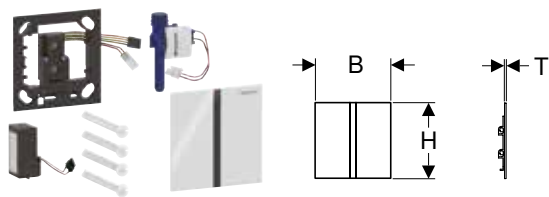

Geberit urinal flush control with electronic flush actuation, mains operation, Type 40 cover plate, square

click & scan

Application purposes

- For automatic flush actuation of urinals

Technical data

Degree of protection	IP45
Nominal voltage	110–240 V AC
Mains frequency	50–60 Hz
Operating voltage	4.5 V DC
Flow pressure	1–8 bar
Water test pressure max.	16 bar
Test pressure air / inert gas max.	3 bar
Flow rate at 100 kPa / 1 bar without flow limiter	0.3 l/s
Flow rate at 100 kPa / 1 bar with flow limiter	0.18 l/s
Interval flush time, factory setting	5 s
Detection time, factory setting	7 s
Flush time, adjustment range	1–15 s
Flush time, factory setting	7 s

Characteristics

- Cover plate with securing bar
- Water-saving hybrid mode can be set
- Adjustable interval flush
- Preflush can be set
- Power failure control unit
- Valve-closing function when power fails
- Functions can be set and queried with the Geberit Service Handy
- Device settings and operation with mobile device via integrated Bluetooth® interface
- Compatible with Geberit Control App
- Wired networkable with Geberit gateway via GEBUS converter
- Wirelessly connectable with Geberit Gateway via Bluetooth®
- Compatible with Geberit Connect
- Flush volume can be reduced to 0.5 l per flush with regulating screw of installation set
- Tap group II in accordance with DIN 4109
- Components in contact with drinking water lead-free

Scope of delivery

- Type 40 cover plate, IR window, square
- Mounting frame
- Infrared control, premounted on mounting frame
- Solenoid valve
- Power supply unit
- Fastening material

Art. no.	Colour / surface	Product material	B	H	T	Power consumption [W]
			[cm]	[cm]	[cm]	
116.227.14.1	Plate: black matt	Stainless steel	12.5	12.5	0.2	≤ 0.5
116.227.FW.1	Plate: brushed, easy-to-clean coated	Stainless steel	12.5	12.5	0.2	≤ 0.5
116.227.JK.1	Plate: lava / glossy glass	Glass	12.5	12.5	0.4	≤ 0.5
116.227.JL.1	Plate: sand grey	Glass	12.5	12.5	0.4	≤ 0.5
116.227.JT.1	Plate: white matt / easy-to-clean coated	Stainless steel	12.5	12.5	0.2	≤ 0.5
116.227.QB.1	Plate: red gold / brushed, easy-to-clean coated	Stainless steel	12.5	12.5	0.2	≤ 0.5
116.227.QD.1	Plate: black chrome	Stainless steel	12.5	12.5	0.2	≤ 0.5
116.227.QF.1	Plate: brass-coloured	Stainless steel	12.5	12.5	0.2	≤ 0.5
116.227.SI.1	Plate: white	Glass	12.5	12.5	0.4	≤ 0.5
116.227.SJ.1	Plate: black / glossy glass	Glass	12.5	12.5	0.4	≤ 0.5
116.227.ID.1	N Plate: nickel / brushed, easy-to-clean coated	Stainless steel	12.5	12.5	0.2	≤ 0.5

N: New, available as of July 2026

Can be combined with