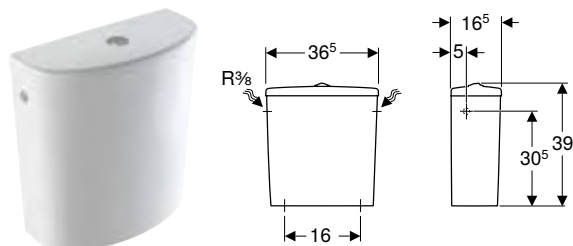

Geberit Selnova exposed cistern, close-coupled, dual flush, lateral water supply connection

click & scan

Application purposes

- For close-coupled installation
- For water supply connections 3/8"

Technical data

Flush volume, factory setting	6 l / 3 l
Flush volume large, adjustment range	6 l
Flush volume small, adjustment range	3 l
Product material	Vitreous china

Characteristics

- Dual flush
- Water supply connection on the left/right

Scope of delivery

- Exposed cistern, close-coupled
- Mechanism

Art. no.	Colour / surface	B [cm]	H [cm]	T [cm]
500.269.01.1	white	36.5	39	16.5

Can be combined with

- Geberit Selnova Comfort floor-standing WC for close-coupled exposed cistern, washdown, horizontal outlet, raised → p. 756
- Geberit Selnova floor-standing WC for close-coupled exposed cistern, washdown, horizontal outlet, semi-shrouded → p. 732
- Geberit Selnova floor-standing WC for close-coupled exposed cistern, washdown, vertical outlet → p. 734
- Geberit Selnova floor-standing WC for close-coupled exposed cistern, washdown, horizontal outlet → p. 734
- Geberit Selnova floor-standing WC for close-coupled exposed cistern, washdown, horizontal outlet, Rimfree → p. 733
- Geberit Selnova floor-standing WC for close-coupled exposed cistern, washdown, horizontal outlet, semi-shrouded, Rimfree → p. 730
- Geberit Selnova floor-standing WC for close-coupled exposed cistern, washdown, vertical outlet, semi-shrouded → p. 732