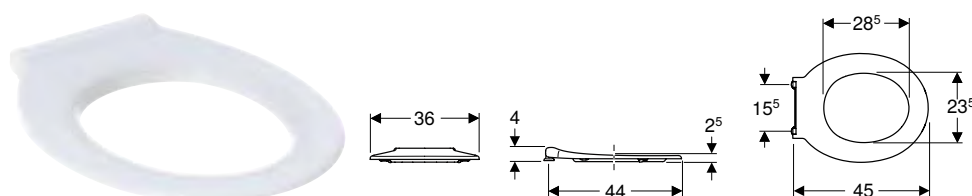

Geberit Selnova Comfort WC seat ring, barrier-free, antibacterial, fastening from above

click & scan

Technical data

Product material	Duroplast
Fastening distance	15.5 cm

Scope of delivery

- WC seat ring

Characteristics

- Barrier-free
- Antibacterial
- With hinge bar made of stainless steel

Art. no.	Colour / surface	B [cm]	H [cm]	T [cm]	QuickRelease function	Soft-closing mechanism	Fastening	Hinge material
501.558.01.1	white	36	4	45	no	no	from above	Stainless steel

Can be combined with

- Geberit Selnova Comfort wall-hung WC, Premium, washdown, large projection, semi-shrouded, barrier-free, Rimfree → p. 753
- Geberit Selnova Comfort wall-hung WC, washdown, large projection, barrier-free, Rimfree → p. 754
- Geberit Selnova Comfort wall-hung WC, washdown, large projection, barrier-free → p. 754
- Geberit Selnova Comfort floor-standing WC for close-coupled exposed cistern, washdown, horizontal outlet, raised → p. 756