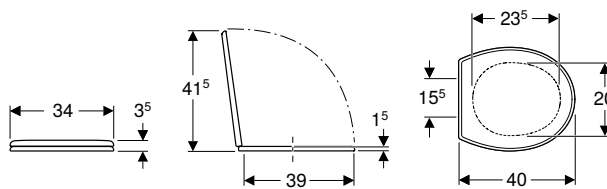

Geberit Bambini WC seat for children

click & scan

Application purposes

- For WCs for children

Scope of delivery

- WC seat

Technical data

Product material	Duroplast
Fastening distance	15.5 cm

Art. no.	Colour / surface	B [cm]	H [cm]	T [cm]	Soft-closing mechanism	Fastening Hinge material
573334000	white / glossy	34	3.5	40	no	from below Stainless steel

Can be combined with

- Geberit Bambini floor-standing WC for children, washout, for WC seat → p. 823
- Geberit Bambini wall-hung WC for children, washdown, for WC seat → p. 820