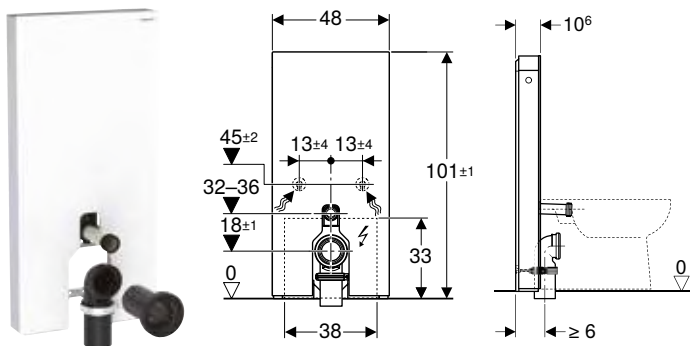

Geberit Monolith Plus sanitary module for floor-standing WC, 101 cm, front cladding made of glass

click & scan

Application purposes

- For floor inlets
- For renovations, conversions and new buildings
- For wall inlets with an inlet height of 18 cm
- For floor-standing WCs with water inlet height 32–36 cm above floor in accordance with DIN EN 33
- For replacing low-level exposed cisterns
- For replacing floor-standing WCs with close-coupled exposed cistern
- For connecting Geberit AquaClean Tuma WC complete solution, floor-standing WC
- For connecting Geberit AquaClean WC enhancement solutions, with accessories
- For mounting on finished floors
- For installation in front of drywalls or solid walls

Technical data

Degree of protection	IPX4
Nominal voltage	100–240 V AC
Mains frequency	50–60 Hz
Operating voltage	12 V DC
Power consumption in standby mode max.	0.5 W
Flow pressure	0.1–10 bar
Flush volume, factory setting	6 l / 3 l
Flush volume large, adjustment range	4–6 l
Small flush volume	3 l
Light colour	2200–4000 K

Characteristics

- Dual flush
- Soft-touch buttons for flush actuation
- Settings can only be changed with the Geberit Home App
- Odour extraction with ceramic honey comb filter can be activated
- Odour extraction unit with run-on function
- Adjustable interval flush
- With ComfortLight
- Lighting mood infinitely adjustable from orientation light to day-light
- Light colour continuously adjustable from warm white to cool white
- DALI-compatible control
- Operation with extra-low voltage, no mains voltage in cistern
- Water supply connection on the bottom
- Water supply connection on the left/right possible with accessories
- Compensation of dimensional tolerances possible
- Cistern, fully insulated against condensation
- Side cladding made of aluminium brushed
- Self-supporting

Scope of delivery

- Water supply connection set with 2 angle stop valves, 1/2"
- Flush bend extension 160 mm
- Sleeve made of EPDM, ø 44 / 55 mm
- Straight connector made of PE-HD, ø 90 mm
- Adapter socket made of PE-HD, ø 90 / 110 mm
- Connection bend 90° made of PE-HD, ø 90 / 110 mm
- Female socket for mains connection
- Power supply unit
- Base cover
- Fastening material for drywall
- Fastening material

Art. no.	Colour / surface	B [cm]	H [cm]	T [cm]	Protection class	Power consumption [W]
131.201.JK.7	Front: lava / glass Side cladding: black / brushed aluminium	48	101	10.6	I	15
131.201.JL.7	Front: sand grey / glass Side cladding: brushed aluminium	48	101	10.6	I	15
131.201.SI.7	Front: white / glass Side cladding: brushed aluminium	48	101	10.6	I	15
131.201.SJ.7	Front: black / glass Side cladding: black / brushed aluminium	48	101	10.6	I	15
131.201.CD.7	N Front: black / Glass satinised Side cladding: black / brushed aluminium	48	101	10.6	I	15
131.201.TD.7	N Front: white / Glass satinised Side cladding: brushed aluminium	48	101	10.6	I	15

N: New, available as of April 2026

Accessories