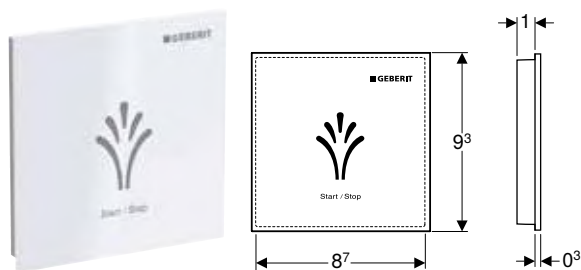

Art. no.	Colour / surface	B [cm]	H [cm]
147.041.SI.1	white / glass	9.3	9.3
147.041.SJ.1	black / glass	9.3	9.3

Wall-mounted control panel, touchless, for Geberit AquaClean

click & scan

Application purposes