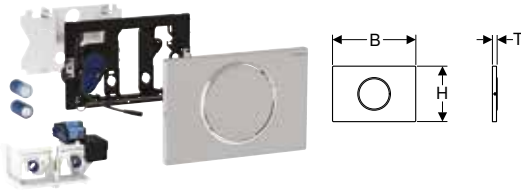

New

Geberit electronic WC flush control, battery operation, for Sigma concealed cistern 12 cm, with Sigma10 actuator plate, round, for pull-down rail, for Bluetooth® remote flush actuation

Application purposes

- For manual remote flush actuation of Sigma concealed cisterns 12 cm using pull-down rails with Bluetooth® remote control
- For manual remote flush actuation of Sigma concealed cisterns 12 cm using Geberit Bluetooth® remote control
- For actuating a single flush via the Sigma10 actuator plate
- For actuating a single or dual flush via the Bluetooth® remote control
- For solid and drywall construction
- Suitable for barrier-free construction
- For Sigma concealed cisterns 12 cm
- Not suitable for use with Geberit inserts for in-cistern block

Technical data

Battery type	LR20
Degree of protection	IP45
Operating voltage	3 V DC
Power consumption in standby mode	0.15 W
Radio frequency	2400 MHz
Radio frequency distance	10 m
Interval flush time, factory setting	5 s

Characteristics

- Flush actuation via pull-down rail, wireless, with Bluetooth® remote control
- Flush actuation via Geberit Bluetooth® remote control, wireless
- Dual flush can be actuated via Bluetooth® remote control
- Single flush can be triggered via actuator plate
- Batteries in closed battery compartment in the flushing cistern
- Interval flush preset
- Adjustable interval flush
- Device settings and operation with mobile device via integrated Bluetooth® interface
- Compatible with Geberit Control App
- Wirelessly connectable with Geberit Gateway via Bluetooth®
- Compatible with Geberit Connect
- Screwable actuator plate

Scope of delivery

- Sigma10 actuator plate
- Mounting frame
- Protection plate
- Actuator rod
- Support block with servomotor and lifting device, premounted
- Control electronics with Bluetooth® receiver
- 2 alkaline manganese batteries LR20, each 1.5 V
- Fastening material

Art. no.	Colour / surface	Product material	B [cm]	H [cm]	T [cm]	Power consumption [W]
115.706.16.6	black / matt	Stainless steel	24.6	16.4	1.5	≤ 4
115.706.SN.6	brushed, easy-to-clean coated	Stainless steel	24.6	16.4	1.5	≤ 4

Available as of April 2026

To order additionally

- Geberit remote flush actuator for dual flush, Bluetooth® → p. 251

Accessories

- Geberit remote flush actuator for single flush, Bluetooth® → p. 250

- Exclusively compatible with Bluetooth® remote control according to the accessories and compatibility list in the online catalogue