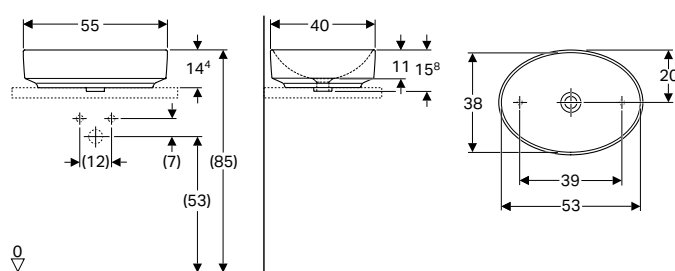

Geberit VariForm lay-on washbasin, oval

click & scan

Application purposes

- For mounting on washtops

Technical data

Product material	Fine fireclay

Characteristics

- Oval
- Easy to mount thanks to provided cutout template
- Can be installed with a washbasin cabinet

Scope of delivery

- Fastening material
- Template

Art. no.	Colour / surface	Tap hole	Overflow	H [cm]	T [cm]
B / width: 55 cm					
500.771.01.2	white	without	without	15.8	40

Accessories

- Geberit waste outlet with free outlet and valve cover
- Geberit waste outlet with free outlet, screen