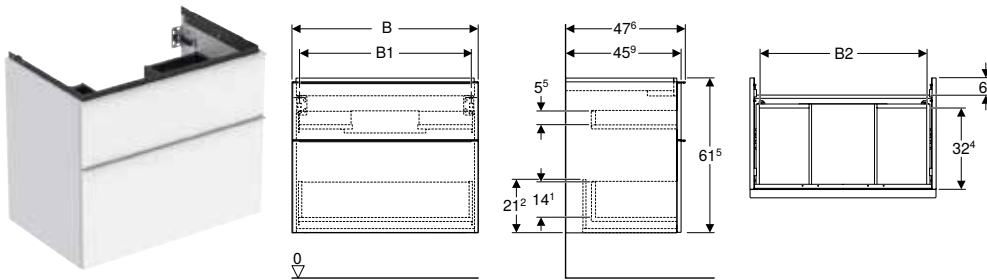

Mix & Match

Geberit iCon cabinet for washbasin, with two drawers

click & scan

Technical data

Product material	High-compressed three-layer chipboard
Drawer load max.	30 kg

Scope of delivery

- Cabinet for washbasin
- Fastening material

Characteristics

- FSC™ C134279 certified
- Wall-hung
- With two drawers
- Opening with handle
- Exchangeable handle
- Drawer with soft closing
- Drawer without trap cutout
- Moisture-resistant
- Delivered preassembled

Art. no.	Colour / surface	Mix & Match	B [cm]	B1 [cm]	B2 [cm]	H [cm]	T [cm]
Washbasin width: 60 cm							
502.303.01.1	Body, Front: white / high-gloss coated Handle: white / matt powder-coated	Yes	59.2	53.8	51.7	61.5	47.6
502.303.01.2	Body, Front: white / high-gloss coated Handle: chrome / glossy	Yes	59.2	53.8	51.7	61.5	47.6
502.303.01.3 *	Body, Front: white / matt coated Handle: white / matt powder-coated	Yes	59.2	53.8	51.7	61.5	47.6
502.303.JH.1	Body, Front: oak / wood-textured melamine Handle: lava / matt powder-coated	Yes	59.2	53.8	51.7	61.5	47.6
502.303.JK.1	Body, Front: lava / matt coated Handle: lava / matt powder-coated	Yes	59.2	53.8	51.7	61.5	47.6
502.303.JL.1 *	Body, Front: sand grey / high-gloss coated Handle: sand grey / matt powder-coated	Yes	59.2	53.8	51.7	61.5	47.6
502.303.JR.1 *	Body, Front: hickory / wood-textured melamine Handle: lava / matt powder-coated	Yes	59.2	53.8	51.7	61.5	47.6
Washbasin width: 75 cm							
502.304.01.1	Body, Front: white / high-gloss coated Handle: white / matt powder-coated	Yes	74	68.6	66.5	61.5	47.6
502.304.01.2	Body, Front: white / high-gloss coated Handle: chrome / glossy	Yes	74	68.6	66.5	61.5	47.6
502.304.01.3 *	Body, Front: white / matt coated Handle: white / matt powder-coated	Yes	74	68.6	66.5	61.5	47.6
502.304.JH.1	Body, Front: oak / wood-textured melamine Handle: lava / matt powder-coated	Yes	74	68.6	66.5	61.5	47.6
502.304.JK.1	Body, Front: lava / matt coated Handle: lava / matt powder-coated	Yes	74	68.6	66.5	61.5	47.6
502.304.JL.1 *	Body, Front: sand grey / high-gloss coated Handle: sand grey / matt powder-coated	Yes	74	68.6	66.5	61.5	47.6
502.304.JR.1 *	Body, Front: hickory / wood-textured melamine Handle: lava / matt powder-coated	Yes	74	68.6	66.5	61.5	47.6
Washbasin width: 90 cm							
502.305.01.1	Body, Front: white / high-gloss coated Handle: white / matt powder-coated	Yes	88.8	83.4	81.5	61.5	47.6
502.305.01.2	Body, Front: white / high-gloss coated Handle: chrome / glossy	Yes	88.8	83.4	81.5	61.5	47.6
502.305.01.3 *	Body, Front: white / matt coated Handle: white / matt powder-coated	Yes	88.8	83.4	81.5	61.5	47.6
502.305.JH.1	Body, Front: oak / wood-textured melamine Handle: lava / matt powder-coated	Yes	88.8	83.4	81.5	61.5	47.6
502.305.JK.1	Body, Front: lava / matt coated Handle: lava / matt powder-coated	Yes	88.8	83.4	81.5	61.5	47.6
502.305.JL.1 *	Body, Front: sand grey / high-gloss coated Handle: sand grey / matt powder-coated	Yes	88.8	83.4	81.5	61.5	47.6
502.305.JR.1 *	Body, Front: hickory / wood-textured melamine Handle: lava / matt powder-coated	Yes	88.8	83.4	81.5	61.5	47.6

* Order-based production