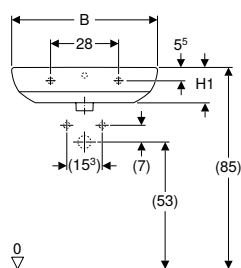

Washbasins

Geberit Selnova washbasin

click & scan

Technical data

Product material	Vitreous china

Scope of delivery

- Washbasin

Characteristics

- Can be combined with half pedestal
- Can be combined with full pedestal

Art. no.	Colour / surface	Tap hole	Overflow	B1	B2	H	H1	H2	H3	T	T1	T2	T3	T4
				[cm]	[cm]	[cm]	[cm]	[cm]	[cm]	[cm]	[cm]	[cm]	[cm]	[cm]

B / width: 55 cm

500.315.01.1	white	centred	visible, symmetrical	47.5	27.5	17.5	14.5	13	14.5	44	29	6.5	14.5	11.5
500.304.01.1	white	without	visible, symmetrical	47.5		17.5	14.5	12	14.5	44	29			11.5

B / width: 60 cm

500.305.01.1	white	centred	visible, symmetrical	53.5	30	17.5	14.5	12	14.5	48	33	6.5	14.5	11.5

B / width: 65 cm

500.297.01.1	white	centred	visible, symmetrical	58	32.5	18.5	15	13.5	15	50	35	6.5	14.5	12

Can be combined with

- Geberit Selnova half pedestal → p. 717
- Geberit Selnova full pedestal → p. 717

Accessories

- Geberit waste outlet with free outlet and valve cover
- Geberit dip tube trap for washbasin, horizontal outlet
- Geberit fastening material for washbasin → p. 1005