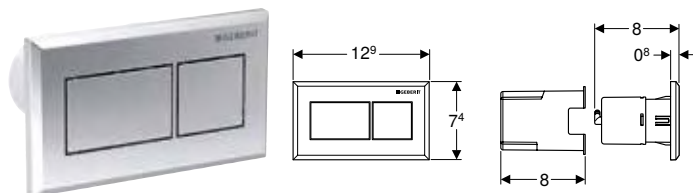

Geberit remote flush actuation, square design, pneumatic, for dual flush, concealed actuator

click & scan

Application purposes

- For pneumatic remote flush actuation of Geberit exposed and concealed cisterns
- For releasing a dual flush
- For solid and drywall construction
- For concealed installation
- For Sigma concealed cisterns 12 cm
- For Omega concealed cisterns 12 cm
- For AP123 exposed cisterns
- For bathroom furniture

Characteristics

- Can be combined with Geberit actuator plates for single flush, dual flush and stop-and-go flush or Geberit cover plate
- Square design

Scope of delivery

- Actuator
- Pneumatic flushing device
- Pneumatic hose, length 2 m
- Conduit pipe, length 1.7 m
- Fastening material

Technical data

Actuation force (N) max.	22 N

Art. no.	Colour / surface	Product material
116.051.GH.1	Plate, Button: chrome / brushed, easy-to-clean coated	Die-cast zinc
116.051.KA.1	Plate: chrome / glossy Button: chrome / brushed	Plastic
116.051.KT.1	Plate: white alpine / glossy Button: chrome / brushed	Plastic
116.051.KV.1	Plate: jet black / glossy Button: chrome / brushed	Plastic