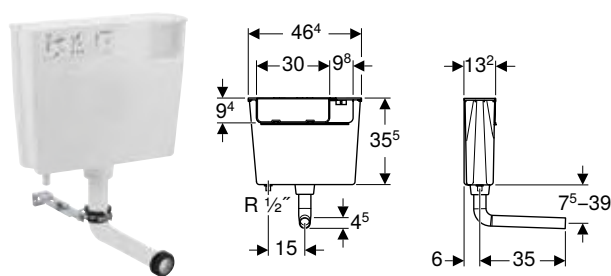

With pneumatic flush actuation

Geberit low-height concealed cistern, 6 / 3 litres, pneumatic flush actuation

click & scan

Application purposes

- For drywall construction
- For installation in bathroom furniture
- For installation in part-height prewall installations
- For low level installation
- For floor-standing WCs
- Not suitable for Geberit AquaClean Alba
- Not suitable for Geberit AquaClean Sela

Technical data

Flow pressure	0.1–10 bar
Flush volume, factory setting	5.8 l
Product material	Plastic

Characteristics

- Flush actuation pneumatic
- Single flush
- Flush pipe connection with compression joint
- Water supply connection on the bottom left
- Water supply connection 1/2"

Scope of delivery

- Flush bend 90°
- Fastening for flush bend
- Cup for flush volume reduction 4.0 / 2.6 l
- Fastening material

Art. no.	B [cm]	H [cm]	T [cm]
109.721.00.2	46.4	35.5	13.2

- Pneumatic flush actuation has to be ordered separately