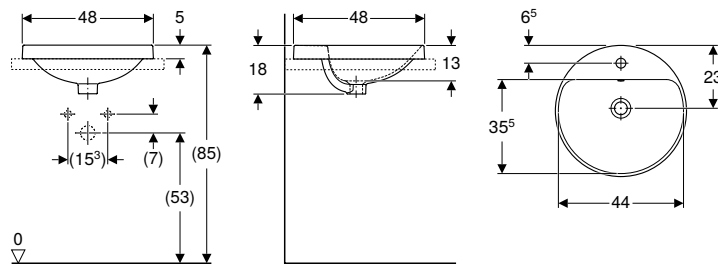

Geberit VariForm countertop washbasin, round, with tap hole bench

click & scan

Application purposes

- For mounting in washtops from above

Technical data

Product material	Vitreous china

Characteristics

- Round
- Easy to mount thanks to provided cutout template

Scope of delivery

- Template

Art. no.	Colour / surface	D [cm]	Tap hole	Overflow	H [cm]	T [cm]
B / width: 48 cm						
500.704.01.2	white	48	centred	visible, symmetrical	18	48
500.706.01.2 *	white	48	centred	without	18	48

* Order-based production

Accessories

- Geberit waste outlet with free outlet and valve cover
- Geberit waste outlet with free outlet, screen