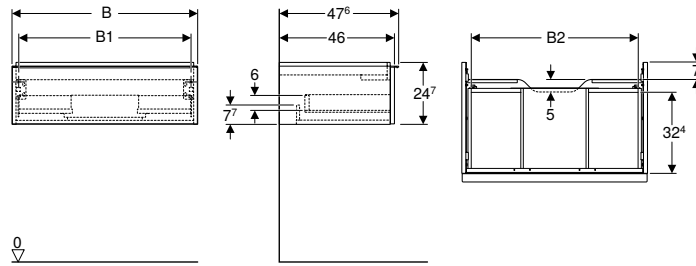

Mix & Match

Geberit iCon cabinet for washbasin, with one drawer

Technical data

Product material	High-compressed three-layer chipboard
Drawer load max.	30 kg

Scope of delivery

- Cabinet for washbasin
- Fastening material

Characteristics

- FSC™ C134279 certified
- Wall-hung
- With one drawer
- Opening with handle
- Exchangeable handle
- Drawer with soft closing
- Drawer without trap cutout
- Moisture-resistant
- Delivered preassembled

Art. no.	Colour / surface	Mix & Match	B [cm]	B1 [cm]	B2 [cm]	H [cm]	T [cm]
Washbasin width: 60 cm							
502.310.01.1	Body, Front: white / high-gloss coated Handle: white / matt powder-coated	Yes	59.2	53.8	51.7	24.7	47.6
502.310.01.2	Body, Front: white / high-gloss coated Handle: chrome / glossy	Yes	59.2	53.8	51.7	24.7	47.6
502.310.01.3 *	Body, Front: white / matt coated Handle: white / matt powder-coated	Yes	59.2	53.8	51.7	24.7	47.6
502.310.JH.1	Body, Front: oak / wood-textured melamine Handle: lava / matt powder-coated	Yes	59.2	53.8	51.7	24.7	47.6
502.310.JK.1	Body, Front: lava / matt coated Handle: lava / matt powder-coated	Yes	59.2	53.8	51.7	24.7	47.6
502.310.JL.1 *	Body, Front: sand grey / high-gloss coated Handle: sand grey / matt powder-coated	Yes	59.2	53.8	51.7	24.7	47.6
502.310.JR.1 *	Body, Front: hickory / wood-textured melamine Handle: lava / matt powder-coated	Yes	59.2	53.8	51.7	24.7	47.6
Washbasin width: 75 cm							
502.311.01.1	Body, Front: white / high-gloss coated Handle: white / matt powder-coated	Yes	74	68.6	66.5	24.7	47.6
502.311.01.2	Body, Front: white / high-gloss coated Handle: chrome / glossy	Yes	74	68.6	66.5	24.7	47.6
502.311.01.3 *	Body, Front: white / matt coated Handle: white / matt powder-coated	Yes	74	68.6	66.5	24.7	47.6
502.311.JH.1	Body, Front: oak / wood-textured melamine Handle: lava / matt powder-coated	Yes	74	68.6	66.5	24.7	47.6
502.311.JK.1	Body, Front: lava / matt coated Handle: lava / matt powder-coated	Yes	74	68.6	66.5	24.7	47.6
502.311.JL.1 *	Body, Front: sand grey / high-gloss coated Handle: sand grey / matt powder-coated	Yes	74	68.6	66.5	24.7	47.6
502.311.JR.1 *	Body, Front: hickory / wood-textured melamine Handle: lava / matt powder-coated	Yes	74	68.6	66.5	24.7	47.6
Washbasin width: 90 cm							
502.312.01.1	Body, Front: white / high-gloss coated Handle: white / matt powder-coated	Yes	88.8	83.4	81.5	24.7	47.6
502.312.01.2	Body, Front: white / high-gloss coated Handle: chrome / glossy	Yes	88.8	83.4	81.5	24.7	47.6
502.312.01.3 *	Body, Front: white / matt coated Handle: white / matt powder-coated	Yes	88.8	83.4	81.5	24.7	47.6
502.312.JH.1	Body, Front: oak / wood-textured melamine Handle: lava / matt powder-coated	Yes	88.8	83.4	81.5	24.7	47.6
502.312.JK.1	Body, Front: lava / matt coated Handle: lava / matt powder-coated	Yes	88.8	83.4	81.5	24.7	47.6
502.312.JL.1 *	Body, Front: sand grey / high-gloss coated Handle: sand grey / matt powder-coated	Yes	88.8	83.4	81.5	24.7	47.6
502.312.JR.1 *	Body, Front: hickory / wood-textured melamine Handle: lava / matt powder-coated	Yes	88.8	83.4	81.5	24.7	47.6

* Order-based production