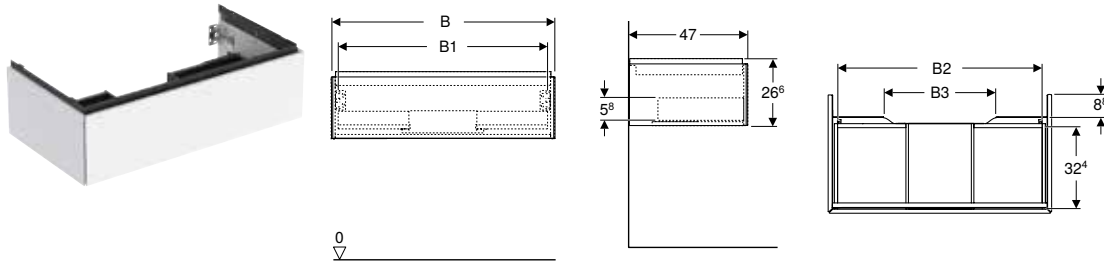

Washbasin cabinets

Mix & Match

Geberit ONE cabinet for washbasin, with one drawer

click & scan

Technical data

Product material	High-compressed three-layer chipboard
Drawer load max.	30 kg

Scope of delivery

- Cabinet for washbasin
- Fastening material

Characteristics

- FSC™ C134279 certified
- Wall-hung
- Fully usable storage space in upper drawer
- With one drawer
- Opening with push-to-open mechanism
- Drawer with soft closing
- Moisture-resistant
- Delivered preassembled

Art. no.	Colour / surface	Mix & Match	B [cm]	B1 [cm]	B2 [cm]	B3 [cm]	H [cm]	T [cm]
Washbasin width: 60 cm								
505.071.00.1	white / high-gloss coated	Yes	59.2	53.8	51.7	15.2	26.6	47
505.071.00.2 *	white / matt coated	Yes	59.2	53.8	51.7	15.2	26.6	47
505.071.00.3	lava / matt coated	Yes	59.2	53.8	51.7	15.2	26.6	47
505.071.00.4 *	sand grey / high-gloss coated	Yes	59.2	53.8	51.7	15.2	26.6	47
505.071.00.5	oak / wood-textured melamine	Yes	59.2	53.8	51.7	15.2	26.6	47
505.071.00.6 *	hickory / wood-textured melamine	Yes	59.2	53.8	51.7	15.2	26.6	47
505.071.00.7 *	greige / matt coated	Yes	59.2	53.8	51.7	15.2	26.6	47
505.071.00.8 *	black / matt coated	Yes	59.2	53.8	51.7	15.2	26.6	47
Washbasin width: 75 cm								
505.072.00.1	white / high-gloss coated	Yes	74	68.6	66.5	30	26.6	47
505.072.00.2 *	white / matt coated	Yes	74	68.6	66.5	30	26.6	47
505.072.00.3	lava / matt coated	Yes	74	68.6	66.5	30	26.6	47
505.072.00.4 *	sand grey / high-gloss coated	Yes	74	68.6	66.5	30	26.6	47
505.072.00.5	oak / wood-textured melamine	Yes	74	68.6	66.5	30	26.6	47
505.072.00.6 *	hickory / wood-textured melamine	Yes	74	68.6	66.5	30	26.6	47
505.072.00.7 *	greige / matt coated	Yes	74	68.6	66.5	30	26.6	47
505.072.00.8 *	black / matt coated	Yes	74	68.6	66.5	30	26.6	47
Washbasin width: 90 cm								
505.073.00.1	white / high-gloss coated	Yes	88.8	83.4	81.3	44.8	26.6	47
505.073.00.2 *	white / matt coated	Yes	88.8	83.4	81.3	44.8	26.6	47
505.073.00.3	lava / matt coated	Yes	88.8	83.4	81.3	44.8	26.6	47
505.073.00.4 *	sand grey / high-gloss coated	Yes	88.8	83.4	81.3	44.8	26.6	47
505.073.00.5	oak / wood-textured melamine	Yes	88.8	83.4	81.3	44.8	26.6	47
505.073.00.6 *	hickory / wood-textured melamine	Yes	88.8	83.4	81.3	44.8	26.6	47
505.073.00.7 *	greige / matt coated	Yes	88.8	83.4	81.3	44.8	26.6	47
505.073.00.8 *	black / matt coated	Yes	88.8	83.4	81.3	44.8	26.6	47
Washbasin width: 105 cm								
505.074.00.1	white / high-gloss coated	No	103.6	98.2	96.1	59.6	26.6	47
505.074.00.2 *	white / matt coated	No	103.6	98.2	96.1	59.6	26.6	47
505.074.00.3	lava / matt coated	No	103.6	98.2	96.1	59.6	26.6	47
505.074.00.4 *	sand grey / high-gloss coated	No	103.6	98.2	96.1	59.6	26.6	47
505.074.00.5	oak / wood-textured melamine	No	103.6	98.2	96.1	59.6	26.6	47
505.074.00.6 *	hickory / wood-textured melamine	No	103.6	98.2	96.1	59.6	26.6	47
505.074.00.7 *	greige / matt coated	No	103.6	98.2	96.1	59.6	26.6	47
505.074.00.8 *	black / matt coated	No	103.6	98.2	96.1	59.6	26.6	47

* Order-based production