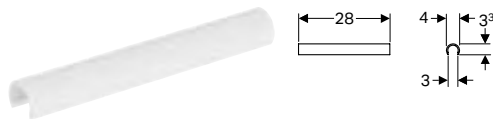

Geberit Publica sink rim guard

click & scan

Application purposes

- For Publica cleaner sink

Technical data

Product material	Plastic

Scope of delivery

- Sink rim guard

Art. no.

552003000

Can be combined with

- Geberit Publica cleaner sink for hinged grating → p. 835