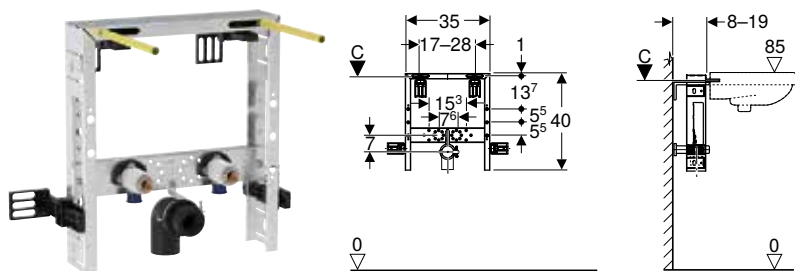

Art. no.	B [cm]	H [cm]	T [cm]
110.100.00.1	42	108	12

Accessories

- Accessory overview – Geberit Kombifix elements for WCs → p. 12

- Actuator plate has to be ordered separately

Elements for washbasins

Geberit Kombifix element for washbasin, deck-mounted tap