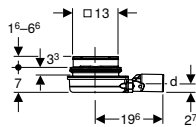

Technical data

Inlet capacity	0.8 l/s
Discharge rate at 20 mm head of water	1.6 l/s
Discharge rate at 10 mm head of water	0.7 l/s
Depth of water seal (mm)	50 mm
Product material	PE

Scope of delivery

- Inlet connection piece made of PE-HD, ø 50 mm
- Outlet made of PE-HD, ø 110 mm
- Stainless steel grating
- Trap insert
- Protection box

Art. no.	d, ø [mm]	Discharge rate [l/s]	d1, ø [mm]	H [cm]
388.022.00.1	110	0.7	50	14.6–19.3

Accessories

- Geberit lockable grating for floor drains 13 x 13 cm → p. 442
- Geberit extension piece for floor drains 13 x 13 cm → p. 441
- Geberit flange for floor drains 13 x 13 cm → p. 441
- Geberit pressing flange attachment for floor drains 13 x 13 cm → p. 441
- Geberit hair trap for Varino floor drain 13 x 13 cm and Varino floor drain 13 x 13 cm → p. 440
- Geberit insert with odour trap, for floor drain 13 x 13 cm → p. 442
- Geberit pressure test plug for Varino floor drain 13 x 13 cm → p. 442
- Geberit slotted grating for Varino floor drain 13 x 13 cm, drivable → p. 442

Floor drains for balconies and terraces, 13 x 13 cm

Geberit Varino floor drain, horizontal, d50

click & scan

Application purposes

- For balconies and patios
- For the outdoor area
- For use as floor drain with horizontal outlet

Technical data

Discharge rate with trap insert	0.6 l/s
Product material	PE

Characteristics

- Height-adjustable with extension piece
- Not trapped
- Shockproof
- Resistant to chemicals
- Load-bearing capacity, class K 3 (3 kN)

Scope of delivery

- Outlet made of PE-HD, ø 50 mm
- Stainless steel grating
- Protection box

Art. no.	DN	d, ø [mm]	Discharge rate [l/s]	L [cm]	H [cm]
388.032.00.1	50	50	0.9	19.6	8.6–13.6

Accessories

- Geberit lockable grating for floor drains 13 x 13 cm → p. 442
- Geberit extension piece for floor drains 13 x 13 cm → p. 441
- Geberit flange for floor drains 13 x 13 cm → p. 441
- Geberit pressing flange attachment for floor drains 13 x 13 cm → p. 441
- Geberit insert with odour trap, for floor drain 13 x 13 cm → p. 442
- Geberit hair trap for Varino floor drain 13 x 13 cm and Varino floor drain 13 x 13 cm → p. 440
- Geberit trap insert with depth of water seal 27 mm, for Varino floor drain 13 x 13 cm → p. 441
- Geberit slotted grating for Varino floor drain 13 x 13 cm, drivable → p. 442