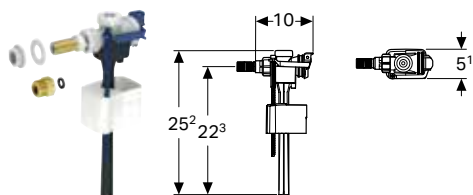

Geberit Type 333 fill valve, lateral water supply connection, 3/8" and 1/2", nipple made of brass

click & scan

Application purposes

- For installation in exposed cisterns with lateral water supply connection
- For greywater and rainwater with pH value 5.5–9.5, if a filter system is used
- For ceramic cisterns
- For potable water
- For water supply connections 3/8"
- For water supply connections 1/2"

Characteristics

- Adjustable filling height
- Water supply connection on the left/right
- Threaded nipple made of brass
- Components in contact with drinking water lead-free

Scope of delivery

- Adapter made of brass, G 3/8" / G 1/2"

Technical data

Flow pressure	0.1–10 bar
Storage temperature	≤ 40 °C

Art. no.	B [cm]	H [cm]	T [cm]
136.724.00.3	5.1	25.2	10