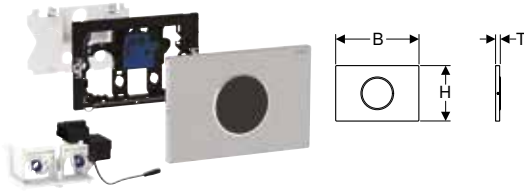

Geberit electronic WC flush control, mains operation, for Sigma concealed cistern 12 cm, with Sigma10 actuator plate, round, automatic / touchless, screwable

Application purposes

- For releasing a dual flush
- For solid and drywall construction
- For touchless flush actuation of Sigma concealed cisterns 12 cm
- Not suitable for use with Geberit inserts for in-cistern block
- Suitable for barrier-free construction

Technical data

Degree of protection	IP45
Nominal voltage	85–240 V AC
Mains frequency	50–60 Hz
Operating voltage	12 V DC
Power consumption in standby mode	0.15 W
Interval flush time, factory setting	5 s
Detection time, factory setting	7 s

Characteristics

- Touchless flush actuation for single or dual flush by moving hand toward sensor
- Flush actuation possible via external push-button
- Screwable actuator plate
- Power supply via external power supply unit
- Transformation of mains voltage to extra-low voltage, 12 V DC
- Operation with extra-low voltage, no mains voltage in cistern
- Interval flush preset
- Adjustable interval flush
- Preflush can be set
- Minimum detection time can be set
- Device settings and operation with mobile device via integrated Bluetooth® interface
- Compatible with Geberit Control App
- Wired networkable with Geberit gateway via GEBUS converter
- Wirelessly connectable with Geberit Gateway via Bluetooth®
- Compatible with Geberit Connect
- Compatible with Geberit Service Handy
- Vandal-resistant

Scope of delivery

- Sigma10 actuator plate
- Mounting frame with infrared control, premounted
- Protection plate
- Support block with servomotor and lifting device, premounted
- Fastening material

Art. no.	Colour / surface	Product material	B [cm]	H [cm]	T [cm]	Power consumption [W]
115.906.16.6	Plate: black matt / easy-to-clean coated Design ring/-s: black / glossy	Stainless steel	24.6	16.4	1.5	≤ 4
115.906.DW.6	Plate: black / glossy Design ring/-s: black matt	Stainless steel	24.6	16.4	1.5	≤ 4
115.906.SN.6	Plate: brushed, easy-to-clean coated Design ring: polished	Stainless steel	24.6	16.4	1.5	≤ 4

To order additionally

- Geberit power supply unit for Power & Connect box → p. 247

Can be combined with

- Geberit installation set with power supply unit, for WC flush controls with electronic flush actuation, 12 V → p. 246
- Geberit set of Power & Connect box and power supply unit for element for wall-hung WC → p. 248
- Geberit 230 V / 12 V / 50 Hz power supply unit set with 1.8 m voltage supply cable and combination outlet mounting box → p. 205

Accessories

- Geberit remote flush actuator for single flush, Bluetooth® → p. 250
- Geberit remote flush actuator for dual flush, Bluetooth® → p. 251