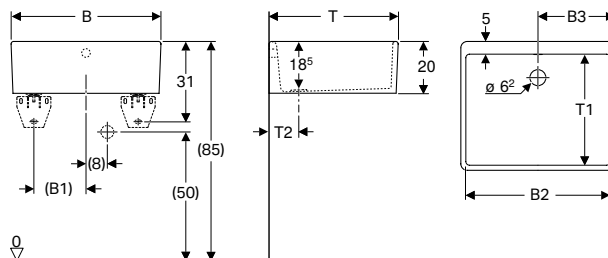

Utility sinks

Utility sinks made of sanitary ceramic

Geberit Publica utility sink with overflow

click & scan

Application purposes

- For mounting on mounting brackets
- For mounting on wall anchors
- For mounting on washtops
- For pouring out waste water
- For cleaning very dirty objects
- For industry and commerce
- For schools and other educational facilities
- For private areas

Characteristics

- With one bowl
- With overflow

Scope of delivery

- Utility sink
- Drain assembly
- Overflow assembly

Technical data

Product material	Fireclay

Art. no.	Colour / surface	Overflow	B [cm]	B1 [cm]	B2 [cm]	B3 [cm]	H [cm]	T [cm]	T1 [cm]	T2 [cm]
361350000	white	visible, symmetrical	50	16	46.5	25	20	39	32	14
361360000	white	visible, symmetrical	60	20	56.5	30	20	50	43	13
361370000	white	visible, symmetrical	70	25	66	35	20	50	43	14

Accessories

- Geberit set of mounting brackets for utility sink → p. 834