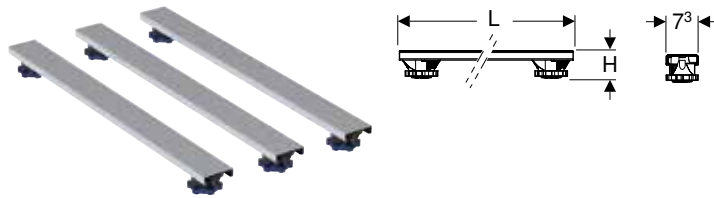

Showers

Showers trays

Showers trays made of sanitary acrylic

Geberit set of feet and crossbars, for shower trays made of resin stone, up to 140 cm

click & scan

Application purposes

- For installation and hight setting of shower trays
- For Olona shower tray
- For Sestra shower tray
- For Melua shower tray

Scope of delivery

- 6 feet
- 3 crossbars
- Fastening material

Characteristics

- Feet adjustable
- Height-adjustable without tools

Art. no.	L [cm]	B [cm]	H [cm]
554.955.00.1	62.5	7.3	6.2-12
554.955.00.2	62.5	7.3	9.2-21
554.958.00.1	70	7.3	6.2-12
554.958.00.2	70	7.3	9.2-21
554.961.00.1	80	7.3	6.2-12
554.961.00.2	80	7.3	9.2-21
554.964.00.1	110	7.3	6.2-12
554.964.00.2	110	7.3	9.2-21