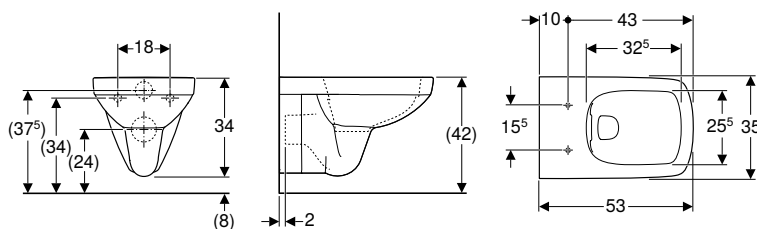

Geberit Selnova Square wall-hung WC, square, washdown, Rimfree

Application purposes

- For concealed cisterns
- For pressure flushing valves

Technical data

Product material	Vitreous china

Characteristics

- Wall-hung
- Washdown WC
- Rimless WC ceramic appliance featuring Rimfree flush technology
- Type 1, full flush volume 6 / 4 l, in accordance with EN 997
- Type 2 in accordance with EN 997
- 4 l flush

Scope of delivery

- WC ceramic appliance

Art. no.	Colour / surface	B [cm]	H [cm]	T [cm]
500.275.01.1	white	35	34	53

To order additionally

- WC seat

Can be combined with

- Geberit Selnova Square WC seat, fastening from below → p. 707
- Geberit Selnova Square WC seat, slim design, fastening from above → p. 708