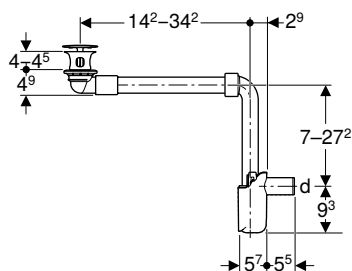

Waste fittings and traps for washplaces and kitchen sinks

Drain assemblies for washbasins

Bottle traps with dip tube, for washbasins, space-saving model

Geberit washbasin drain, space-saving model, slim design, with free outlet and valve cover

click & scan

Application purposes

- For washbasins without overflow
- For washbasins with material thickness 40–45 mm near the waste outlet
- For space-saving installation on washbasins with cabinet without trap cutout
- For space-saving installation on washbasins

Characteristics

- Quality-monitored in accordance with EN 274-3
- Hygienic with optimum flow behaviour
- Length can be adapted on washbasin
- With integrated hair trap
- Horizontal outlet

Technical data

Depth of water seal (mm)	50 mm

Scope of delivery

- Waste outlet
- Connection bend 90° made of PP
- Sleeve made of EPDM
- Dip tube trap
- Valve cover
- Washbasin connector

Art. no.	Colour / surface	d, ø [mm]	AB [mm]	L [cm]	h [cm]
152.091.21.1	chrome / glossy	32	40–45	11.2	7–27.2
152.092.21.1	chrome / glossy	40	40–45	11.2	7–27.2