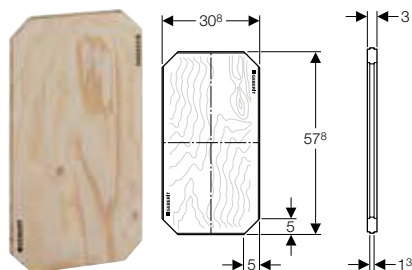

Elements for loads

Geberit GIS mounting plate, universal, 31 x 58 cm

click & scan

Application purposes

- For installation in Geberit GIS support systems for prewalls, partition walls or freestanding walls
- Suitable for barrier-free construction
- For fastening support handles
- For fastening urinal divisions, shower partition walls and wall cabinets
- For fastening medium and heavy panel loads in accordance with DIN 18183-1

Characteristics

- Mounting plate made of veneered wood, waterproof bonded
- Building material class B2 in accordance with DIN 4102-1, resp. class D-s2, d0 in accordance with EN 13501-3
- Formaldehyde release class A in accordance with EN 1084, resp. Class E 1 according to EN 13936
- Can be divided into two smaller mounting plates
- Can be mounted vertically and horizontally
- Circumferential cutout suitable for Geberit GIS profile

Art. no.	B [cm]	H [cm]	T [cm]
461.035.00.1	30.8	57.8	3