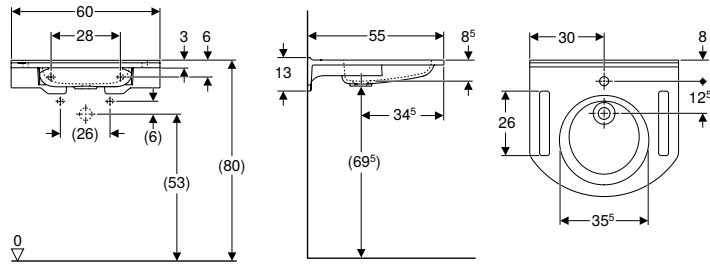

Washbasins

Washbasins made of solid surface material

Geberit Publica washbasin, round design, with-cut-outs, barrier-free

click & scan

Application purposes

- Suitable for use by wheelchair users
- Suitable for barrier-free construction

Technical data

Product material	Varicor

Characteristics

- Barrier-free
- Cutouts for gripping
- With upstand to the wall
- Antibacterial
- Shockproof
- Scratchproof
- Easy cleaning
- Seamless surface repair

Scope of delivery

- Washbasin
- Fastening material

Art. no.	Colour / surface	Tap hole	Overflow	H [cm]	T [cm]
B / width: 60 cm					
402160016	white alpine / matt	centred	without	13	55

Accessories

- Geberit washbasin drain, space-saving model, slim design, with free outlet and valve cover
- Geberit dip tube trap for washbasin, space-saving model, horizontal outlet
- Geberit waste outlet with overflow pipe, for washbasin
- Geberit waste outlet with free outlet, screen