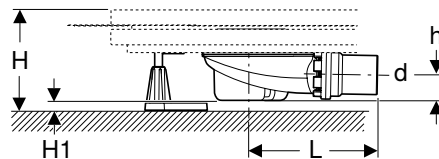

Geberit Duofix shower drain with seven feet, integrated for CleanFloor30 shower surface, depth of water seal 50 mm

click & scan

Application purposes

- For drainage of Geberit CleanFloor30 shower surfaces, integrated
- For floor constructions up to finished floor level 11.5–18 cm
- For fastening to Geberit Duofix installation frames for shower surfaces
- For use as floor drain with horizontal outlet

Characteristics

- Quality-monitored in accordance with EN 274-3
- Removable trap cup
- Threaded rods can be shortened

Scope of delivery

- Shower drain $\varnothing$ 90 mm
- Straight connector made of PE-HD
- Feet for installation frame
- 14 rubber supports
- Holder for shower drain
- Assembly clamp
- Fastening screw

Art. no.	DN	d, $\varnothing$ [mm]	H [cm]	H1 [cm]	h [cm]
551.552.00.1	50	50	11.5–18	1.3–6.4	3.3

Available as of April 2026