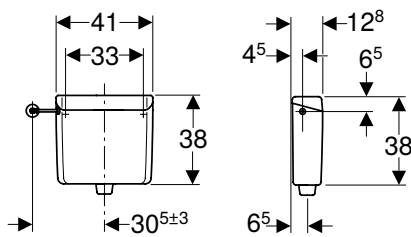

Low and half-high level

Geberit AP123 exposed cistern, stop-and-go flush

click & scan

Application purposes

- For low level installation

Technical data

Flush volume, factory setting	6 l
Flush volume, adjustment range	6 l / 9 l
Product material	ABS

Characteristics

- Low-noise
- Stop-and-go flush
- Insulated against condensation
- Flush pipe connection, pluggable
- Water supply connection on the left/right
- Water supply connection 3/8"
- Can be refitted for water supply connection on the rear centre

Scope of delivery

- Flush bend 90° made of ABS, ø 50 / 44 mm, 23 x 23 cm
- Fastening material

Art. no.	Colour / surface	B [cm]	H [cm]	T [cm]
123.105.11.1	white alpine	41	38	12.5