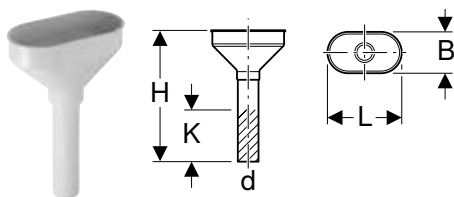

Art. no.	Colour / surface	d, \varnothing [mm]	G ["]	h [cm]
152.768.11.1	white alpine	40	1	30.5

Connections

Geberit funnel, oval

click & scan

Technical data

Product material	Plastic
------------------	---------