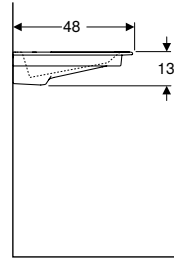

Accessories

- Geberit ONE drain cover with comb insert, magnetic fixing → p. 474

- Mix & Match: Articles of the same width can be freely combined in the Geberit ONE, Acanto and iCon series

Mix & Match

Geberit ONE vanity basin, CleanDrain, right shelf surface