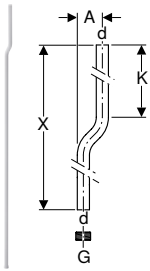

Geberit flush bend extension, offset

click & scan

Application purposes

- For connecting high-level Geberit exposed cisterns with a squat WC

Scope of delivery

- 2 pipe straps
- Adhesive
- Threaded connector

Technical data

Product material	PVC

Art. no.	Colour / surface	d, $\emptyset$ [mm]	G ["]	A [cm]	X [cm]	K [cm]
119.503.11.1	white alpine	32	1 1/4	6.5	200	27

- This product is supplied with the Tangit PVC-U special adhesive. This consumable contains classified hazardous substances. Information, instructions and measures for handling hazardous substances safely can be found at <https://www.geberit-global.com>.