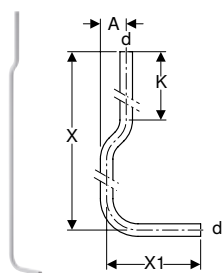

Geberit flush bend 90° set, 156 x 24 cm, offset

click & scan

Application purposes

- For connecting high-level Geberit exposed cisterns with a WC ceramic appliance

Scope of delivery

- Flush bend 90°
- 2 pipe straps

Technical data

Product material	PVC

Art. no.	Colour / surface	d, $\varnothing$ [mm]	arc [°]	A [cm]	X [cm]	X1 [cm]	K [cm]
119.504.11.1	white alpine	32	90	6.5	156	24	27