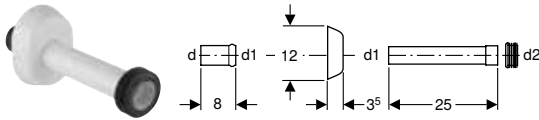

Geberit flush bend extension set with collar

click & scan

Application purposes

- For height adjustment of flush pipe connections (2 cm upwards and 1 cm downwards)
- For connecting flush bends and WCs

Scope of delivery

- Sleeve made of EPDM
- Collar, oval
- Ring seal socket
- Flush pipe

Technical data

Product material		ASA			
Art. no.	Colour / surface	d, ø [mm]	d1, ø [mm]	d2, ø [mm]	arc [°]
118.221.11.1	white alpine	45	40	44	0
118.221.21.1	chrome / glossy	45	40	44	0

Accessories

Geberit damming device for concealed cisterns (from year of manufacture 1998)

click & scan

Application purposes

- For Geberit concealed cisterns
- Not suitable for Alpha concealed cisterns 12 cm
- Not suitable for Omega concealed cisterns 12 cm

Characteristics

- Optimises the flushing process

Art. no.

240.476.00.1

Geberit throttle for flush bend

click & scan

Application purposes

- For Geberit concealed cisterns
- For installation in flush bend
- For calming the flow rate

Characteristics

- Optimises the flushing process

Art. no.

243.905.00.1