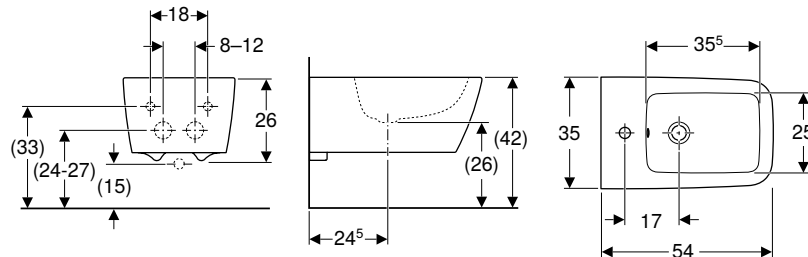

Geberit iCon Square wall-hung bidet, shrouded

click & scan

Application purposes

- For single-hole taps with flexible hoses

Technical data

Product material	Vitreous china

Characteristics

- Wall-hung
- Hidden water supply connection
- Easy fastening with Easy Fast Fixing (type EFF3)
- Shrouded
- Hidden fastening

Scope of delivery

- Fastening material

Art. no.	Colour / surface	Overflow	B [cm]	H [cm]	T [cm]
231910000	PO white	visible, symmetrical	35	26	54

PO: Phase out as of December 2026

To order additionally

- Extended drain for trap

Can be combined with

- Geberit iCon Square wall-hung WC, washdown, shrouded, Rimfree → p. 641