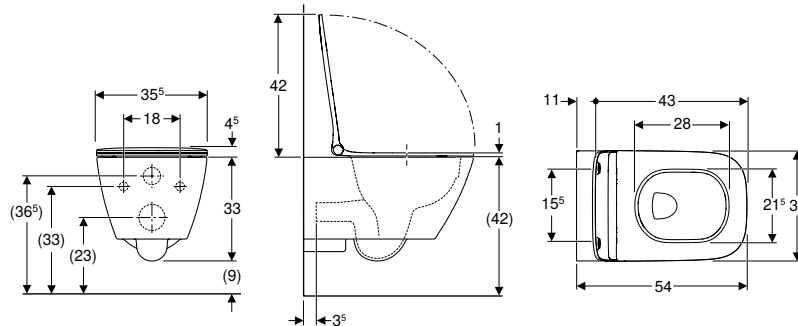

Geberit Smyle set of wall-hung WC, square, washdown, shrouded, Rimfree, with WC seat, sandwich shape

click & scan

Application purposes

- For concealed cisterns
- For pressure flushing valves

Technical data

Product material	Vitreous china

Scope of delivery

- WC ceramic appliance
- WC seat
- Fastening material

Characteristics

- Wall-hung
- Washdown WC
- Rimless WC ceramic appliance featuring Rimfree flush technology
- Easy fastening with Easy Fast Fixing (type EFF3)
- Type 1, full flush volume 6 / 5 / 4 l, in accordance with EN 997
- 4 l flush
- Shrouded
- Hidden fastening
- WC seat made of Duroplast, antibacterial
- Sandwich shape
- Narrow design

Art. no.	Colour / surface	B [cm]	H [cm]	T [cm]	QuickRelease function	Soft-closing mechanism	Fastening	Hinge material
500.685.01.1	white	35.5	33	54	Yes, with QuickRelease hinges	yes	from above	Brass chrome-plated