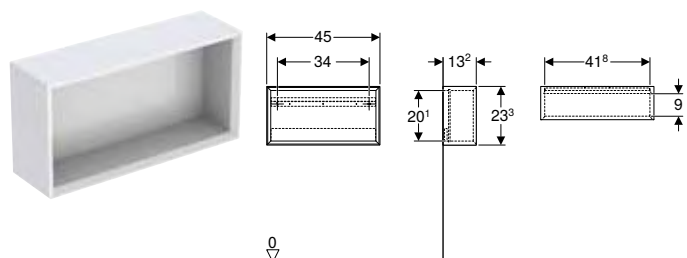

Geberit wall box, rectangular

click & scan

Application purposes

- For Geberit ONE, Acanto and iCon series

Technical data

Product material	High-compressed three-layer chipboard

Characteristics

- FSC™ C134279 certified
- Wall-hung
- Hidden fastening
- Moisture-resistant
- Delivered preassembled

Scope of delivery

- High-level cabinet
- Fastening material

Art. no.	Colour / surface	B [cm]	H [cm]	T [cm]
502.322.01.1	white / high-gloss coated	45	23.3	13.2
502.322.01.3 *	white / matt coated	45	23.3	13.2
502.322.JH.1	oak / wood-textured melamine	45	23.3	13.2
502.322.JK.1	lava / matt coated	45	23.3	13.2
502.322.JL.1 *	sand grey / high-gloss coated	45	23.3	13.2
502.322.JR.1 *	hickory / wood-textured melamine	45	23.3	13.2

* Order-based production