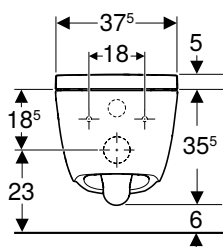

Geberit AquaClean Alba WC complete solution, wall-hung WC

Application purposes

- For convenient toilet use
- For gently cleaning the anal area with water

Technical data

Degree of protection	IPX4
Nominal voltage	230 V AC
Mains frequency	50 Hz
Power consumption in standby mode max.	0.5 W
Flow pressure	0.5–10 bar
Operating temperature	5–40 °C
Water temperature, adjustment range	34–40 °C
Spray time	20 s
WC seat load max.	150 kg

Scope of delivery

- Water supply connection set for Sigma and Omega concealed cisterns 12 cm, installation height 112 cm
- Female socket for mains connection
- Sound insulation set
- Remote control with wall-mounted case and battery CR2032
- Fastening material

Characteristics

- Water heating by storage water heater
- Anal shower with WhirlSpray shower technology
- Spray intensity can be set to five different levels
- Shower water temperature can be adjusted via Geberit Home App
- Spray arm can be set to five different positions via Geberit Home App
- Adjustable oscillating spray (automatic forward and reverse motion of the spray arm)
- Automatic pre- and postrinsing of the spray nozzle with fresh water
- Descaling programme
- Wall-hung
- Rimless WC ceramic appliance featuring TurboFlush flush technology
- Horizontal outlet
- Washdown WC
- User detection
- WC seat ring and WC lid with soft-closing mechanism
- WC lid with SoftOpening
- WC seat ring and WC lid with quick release
- Functions can be controlled remotely
- Compatible with Geberit Home App
- Water supply connection on the left, hidden behind the WC ceramic
- Mains connection with flexible three-core sheathed cable, on the right side, hidden behind the WC ceramic
- External water supply connection on the left possible with accessories
- External mains connection with power outlet on the right possible
- Approval in accordance with (DIN) EN 1717 / (DIN) EN 13077

Art. no.	Colour / surface	B [cm]	H [cm]	T [cm]	Protection class	Power consumption [W]	QuickRelease function
146.350.01.1	WC ceramic appliance: white / KeraTect Design cover: white / glossy	37.5	40.5	56.5	I	850	Yes, WC seat ring and WC lid

To order additionally

- Geberit straight connector with sleeve and cover caps

Accessories

- Accessory overview – Water and electrical connection for Geberit concealed cisterns → p. 851