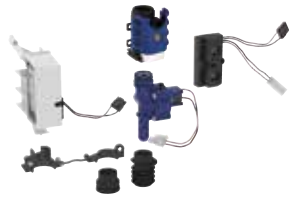

Accessories

Installation and conversion sets

Geberit replacement set for urinal flush control, mains operation

click & scan

Application purposes

- For converting existing Geberit urinal flush controls with mains operation and cover plate 16 x 16 cm
- For converting existing Geberit urinal flush controls art. no. 115.802.xx.x, 115.825.00.1, 115.837.00.1, 115.817.xx.x
- For automatic flush actuation of urinals
- Not suitable for installation in Geberit installation elements for urinal with top actuation
- Not suitable for installation in Geberit installation elements for urinal with side actuation
- Not suitable for conversion of urinals with spray head

Technical data

Degree of protection	IP45
Nominal voltage	110–240 V AC
Mains frequency	50–60 Hz
Operating voltage	4.5 V DC
Flow pressure	1–8 bar
Water test pressure max.	16 bar
Test pressure air / inert gas max.	3 bar
Flow rate at 100 kPa / 1 bar without flow limiter	0.3 l/s
Flow rate at 100 kPa / 1 bar with flow limiter	0.18 l/s
Detection time, factory setting	7 s
Flush time, adjustment range	1–15 s
Flush time, factory setting	7 s

Characteristics

- Power failure control unit
- Functions can be set and queried with the Geberit Service Handy
- Device settings and operation with mobile device via integrated Bluetooth® interface
- Compatible with Geberit Control App
- Wired networkable with Geberit gateway via GEBUS converter
- Wirelessly connectable with Geberit Gateway via Bluetooth®
- Compatible with Geberit Connect

Scope of delivery

- Infrared control
- Solenoid valve
- Power supply unit with adapter
- Stop valve with throttle
- Holding-down clamp
- Seals
- Fastening material

Art. no.	Power consumption [W]
115.848.00.1	≤ 0.5