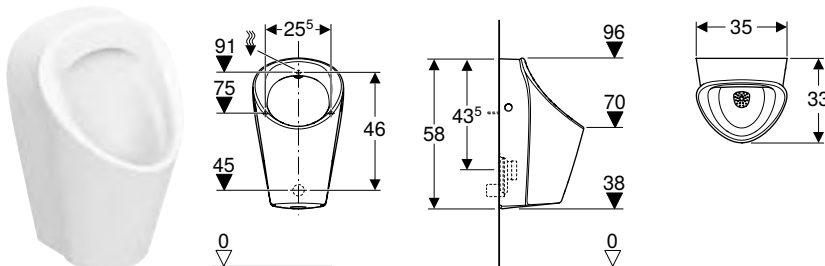

Geberit Selnova M urinal, inlet from the rear, outlet to the rear or downwards

click & scan

Application purposes

- For operating with automatic, water-saving flush
- For operation with manual or automatic flush actuation
- For concealed urinal flush controls
- For concealed urinal flush controls, hidden
- For exposed urinal flush controls, hidden

Technical data

Flush volume small, adjustment range	0.5 l
Product material	Vitreous china

Characteristics

- Rimless
- Flushing out of urinal ceramic with 0.5 l per flush guaranteed, while compliant with EN13407
- Flush guide can be replaced without removing the sanitary ceramic
- Concealed flush guide
- Hidden trap
- Wall-hung
- Hidden fastening

Scope of delivery

- Urinal ceramic
- Fastening material for urinal
- Drain strainer
- Flush guide