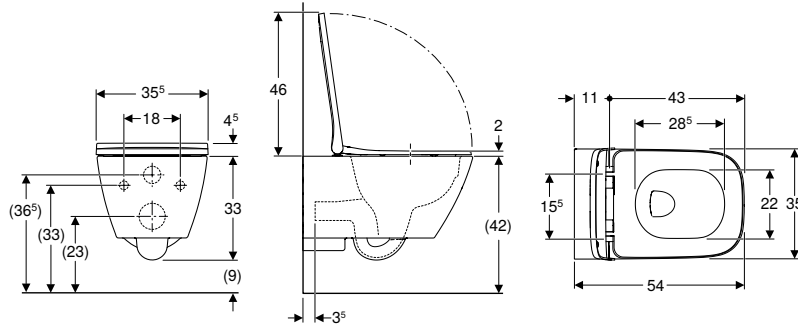

Geberit Smyle set of wall-hung WC, square, washdown, shrouded, Rimfree, with WC seat, overlapping lid

click & scan

Application purposes

- For concealed cisterns
- For pressure flushing valves

Technical data

Product material	Vitreous china

Scope of delivery

- WC ceramic appliance
- WC seat
- Fastening material

Characteristics

- Wall-hung
- Washdown WC
- Rimless WC ceramic appliance featuring Rimfree flush technology
- Easy fastening with Easy Fast Fixing (type EFF3)
- Type 1, full flush volume 6 / 5 / 4 l, in accordance with EN 997
- 4 l flush
- Shrouded
- Hidden fastening
- WC seat made of Duroplast, antibacterial
- Overlapping WC lid
- Narrow design

Art. no.	Colour / surface	B [cm]	H [cm]	T [cm]	QuickRelease function	Soft-closing mechanism	Fastening	Hinge material
500.683.01.1	white	35.5	33	54	Yes, with QuickRelease hinges	yes	from above	Brass chrome-plated