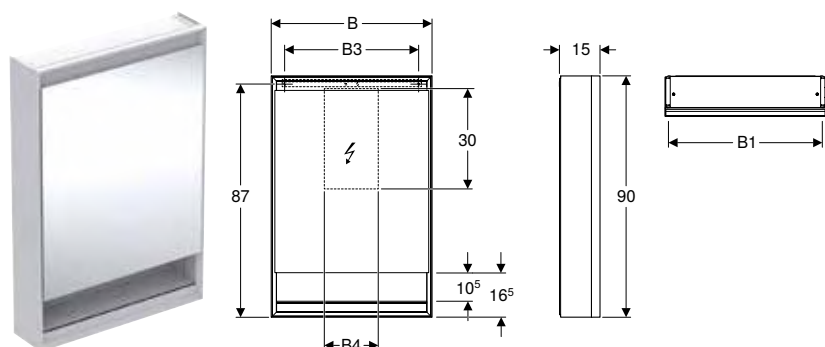

Geberit ONE mirror cabinet with niche and ComfortLight, with one door, exposed installation, height 90 cm

Technical data

Degree of protection	IP44
Nominal voltage	230 V AC
Mains frequency	50 Hz
Operating voltage	24 V DC
Product material	Aluminium
Light source energy efficiency class	E
Light colour	2200–4000 K
Service life of LED lighting max.	72000 h
Measuring method	L80B10
Colour rendering index	90
Standard deviation of colour matching	3 SDCM

Scope of delivery

- 3 glass shelves
- Dummy cover for power socket left or right
- Mounting material

Characteristics

- With ComfortLight
- LED lighting
- Indirect lighting
- Internal lighting
- Lighting mood infinitely adjustable from orientation light to day-light
- Functions can be triggered via touch sensor
- DALI-compatible control
- Compatible with Geberit Home App
- Time slot in desired luminous intensity adjustable with Geberit Home App
- With one door
- Door mirrored on both sides
- With two power sockets
- Power sockets mounted on the internal side at the top left and top right
- Continuously movable glass shelves

Art. no.	Colour / surface	B1 [cm]	B3 [cm]	B4 [cm]	H [cm]	H2 [cm]	T [cm]	Protec- tion class	Power consumption [W]	Door	Luminous flux (max. / above / below) [lm]
B / width: 60 cm											
505.830.00.1	anodised aluminium	57.5	50	20	90	10.5	15	I	60	left-hand hinge	3273 / 2552 / 721
505.831.00.1	anodised aluminium	57.5	50	20	90	10.5	15	I	60	right-hand hinge	3273 / 2552 / 721
505.830.00.2	white / powder-coated aluminium	57.5	50	20	90	10.5	15	I	60	left-hand hinge	3273 / 2552 / 721
505.831.00.2	white / powder-coated aluminium	57.5	50	20	90	10.5	15	I	60	right-hand hinge	3273 / 2552 / 721

Accessories

- Geberit magnetic holder → p. 514
- Geberit magnifying mirror → p. 514

- Standard actuation via mirror cabinet and room push-button. Actuation via room switch must be changed accordingly in the Geberit Home app