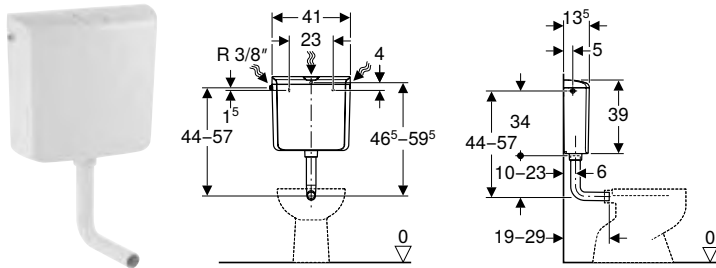

Geberit AP110 exposed cistern, stop-and-go flush

click & scan

Application purposes

- For low level installation

Technical data

Flow pressure	0.1–10 bar
Storage temperature	≤ 40 °C
Flush volume, factory setting	9 l
Flush volume, adjustment range	6 l / 9 l
Product material	ABS

Characteristics

- Low-noise
- Stop-and-go flush
- Insulated against condensation
- Water supply connection on the left/right or rear centre

Scope of delivery

- Reinforced braided hose 3/8"
- Flush bend 90° made of ABS, ø 50 / 44 mm, 23 x 23 cm
- Sleeve made of EPDM, ø 44 / 55 mm
- Fastening material

Art. no.	Colour / surface	B [cm]	H [cm]	T [cm]
136.610.11.1	white alpine	41	39	13.5