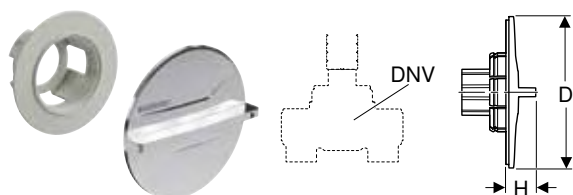

Geberit turn handle set for concealed ball valve

click & scan

Characteristics

- Chrome-plated

Scope of delivery

- Turn handle, chrome-plated
- Retainer with slip-on spindle and transition bushing
- Colour markings (red, blue)

Art. no.	Colour / surface	DNV	D [cm]	H [cm]
610.089.21.1	chrome / glossy	15 / 20	7.5	1.5