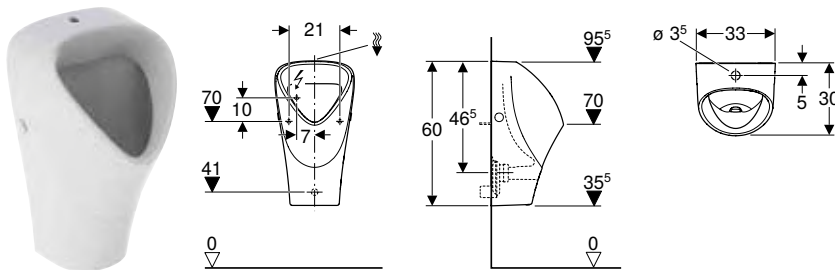

Geberit Selnova urinal, trigonal, inlet from the top, outlet to the rear or downwards

click & scan

Application purposes

- For operating with automatic, water-saving flush
- For exposed urinal flush controls

Characteristics

- Wall-hung
- With flush rim
- Hidden trap
- Hidden fastening
- Fulfils requirements in accordance with EN 13407

Technical data

Flush volume small, adjustment range	1 l
Product material	Vitreous china

Scope of delivery

- Urinal ceramic

Art. no.	Colour / surface	B [cm]	H [cm]	T [cm]	Outlet
501.676.00.1	white	33	60	30	to the rear

To order additionally

- Geberit fastening material for urinal, Kerafix → p. 943