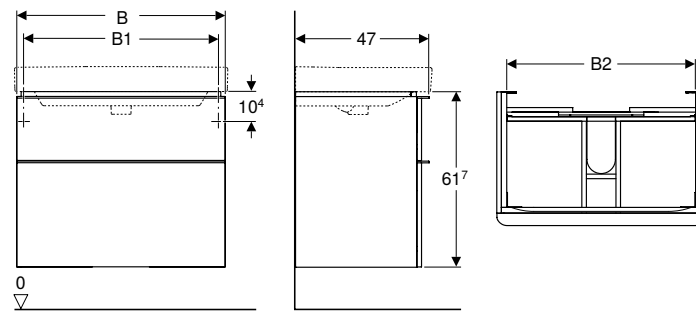

Geberit Smyle cabinet for washbasin, square design, with two drawers

click & scan

Technical data

Product material	High-compressed three-layer chipboard
Drawer load max.	20 kg

Scope of delivery

- Cabinet for washbasin
- Fastening material

Characteristics

- FSC™ C134279 certified
- Wall-hung
- With two drawers
- Opening with handle
- Drawer with soft closing
- Moisture-resistant
- Drawer frame made of metal
- Delivered preassembled

Art. no.	Colour / surface	B [cm]	B1 [cm]	B2 [cm]	H [cm]	T [cm]
Washbasin width: 60 cm						
500.352.00.1	Body, Front: white / high-gloss coated Handle: white / matt powder-coated	58.4	53.5	51.4	61.7	47
500.352.JK.1 *	Body, Front: lava / matt coated Handle: lava / matt powder-coated	58.4	53.5	51.4	61.7	47
500.352.JL.1 *	Body, Front: sand grey / high-gloss coated Handle: sand grey / matt powder-coated	58.4	53.5	51.4	61.7	47
500.352.JR.1	Body, Front: hickory / wood-textured melamine Handle: lava / matt powder-coated	58.4	53.5	51.4	61.7	47
Washbasin width: 75 cm						
500.353.00.1	Body, Front: white / high-gloss coated Handle: white / matt powder-coated	73.4	68.5	66.4	61.7	47
500.353.JK.1 *	Body, Front: lava / matt coated Handle: lava / matt powder-coated	73.4	68.5	66.4	61.7	47
500.353.JL.1 *	Body, Front: sand grey / high-gloss coated Handle: sand grey / matt powder-coated	73.4	68.5	66.4	61.7	47
500.353.JR.1	Body, Front: hickory / wood-textured melamine Handle: lava / matt powder-coated	73.4	68.5	66.4	61.7	47
Washbasin width: 90 cm						
500.354.00.1	Body, Front: white / high-gloss coated Handle: white / matt powder-coated	88.4	83.5	81.4	61.7	47
500.354.JK.1 *	Body, Front: lava / matt coated Handle: lava / matt powder-coated	88.4	83.5	81.4	61.7	47
500.354.JL.1 *	Body, Front: sand grey / high-gloss coated Handle: sand grey / matt powder-coated	88.4	83.5	81.4	61.7	47
500.354.JR.1	Body, Front: hickory / wood-textured melamine Handle: lava / matt powder-coated	88.4	83.5	81.4	61.7	47
Washbasin width: 120 cm						
500.355.00.1	Body, Front: white / high-gloss coated Handle: white / matt powder-coated	118.4	113.5	111.4	61.7	47
500.355.JK.1 *	Body, Front: lava / matt coated Handle: lava / matt powder-coated	118.4	113.5	111.4	61.7	47
500.355.JL.1 *	Body, Front: sand grey / high-gloss coated Handle: sand grey / matt powder-coated	118.4	113.5	111.4	61.7	47
500.355.JR.1	Body, Front: hickory / wood-textured melamine Handle: lava / matt powder-coated	118.4	113.5	111.4	61.7	47

* Order-based production

Can be combined with

- Geberit Option Basic illuminated mirror, square design, lighting at the top → p. 785
- Geberit Smyle washbasin, square design → p. 656
- Geberit Smyle low cabinet with two drawers → p. 668
- Geberit Option illuminated mirror, square design, lighting at the top → p. 785
- Geberit Option mirror cabinet with lighting and two doors → p. 790
- Geberit Option mirror cabinet with lighting and three doors → p. 791

Accessories

- Accessory overview – Geberit Smyle bathroom furniture → p. 659