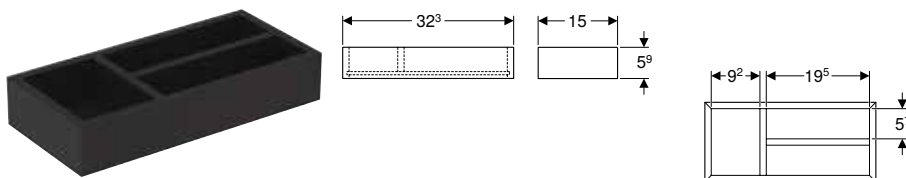

Geberit drawer insert, T-partition, for top drawer

click & scan

Technical data

Product material	High-compressed three-layer chipboard

Scope of delivery

- Drawer insert

Characteristics

- FSC™ C134279 certified
- T-partition

Art. no.	Colour / surface	B [cm]	H [cm]	T [cm]
500.678.00.1	lava / textured melamine	32.3	5.9	15