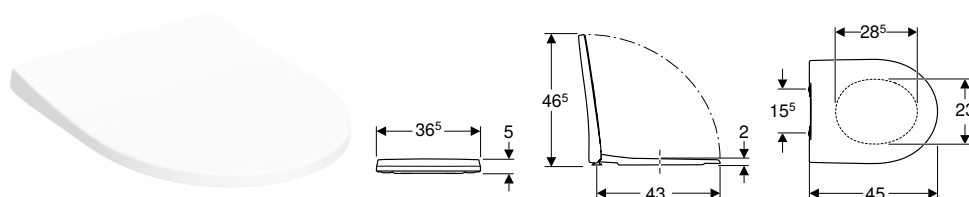

Geberit iCon WC seat, slim design

click & scan

Technical data

Product material	Duroplast
Fastening distance	15.5 cm

Characteristics

- Narrow design
- Overlapping WC lid
- Antibacterial

Art. no.	Colour / surface	B [cm]	H [cm]	T [cm]	QuickRelease function	Soft-closing mechanism	Fastening	Hinge material
500.835.01.1	white / glossy	36.5	5	45	Yes, with QuickRelease hinges	yes	from above	Brass chrome-plated
574950000	white / glossy	36.5	5	45	no	yes	from above	Brass chrome-plated

Can be combined with

- Geberit iCon wall-hung WC, washdown, shrouded, Rimfree → p. 639
- Geberit iCon wall-hung WC, washdown, shrouded → p. 642
- Geberit iCon wall-hung WC, washdown, small projection, shrouded, Rimfree → p. 640
- Geberit iCon floor-standing WC, washdown, back-to-wall, shrouded, Rimfree → p. 643
- Geberit iCon floor-standing WC, back-to-wall, shrouded, TurboFlush → p. 642
- Geberit iCon floor-standing WC for close-coupled exposed cistern, washdown, shrouded, Rimfree → p. 644