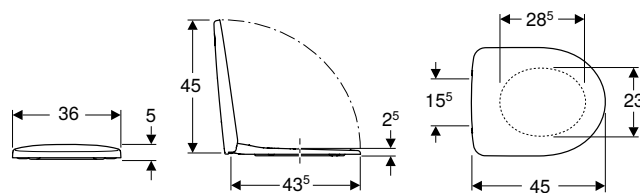

Geberit Selnova WC seat, fastening from above

click & scan

Technical data

Product material	Duroplast
Fastening distance	15.5 cm

Scope of delivery

- WC seat

Characteristics

- Overlapping WC lid
- Hinges made of metal

Art. no.	Colour / surface	B [cm]	H [cm]	T [cm]	QuickRelease function	Soft-closing mechanism	Fastening	Hinge material
500.333.01.1	white / glossy	36	5	45	no	yes	from above	Brass chrome-plated
500.335.01.1	white / glossy	36	5	45	Yes, with QuickRelease hinges	yes	from above	Brass chrome-plated
500.337.01.1	white / glossy	36	5	45	no	no	from above	Stainless steel

Can be combined with

- Geberit Selnova Compact wall-hung WC, washdown, small projection, Rimfree → p. 747
- Geberit Selnova wall-hung WC, Premium, washdown, shrouded, Rimfree → p. 722
- Geberit Selnova wall-hung WC, Premium, washdown, raised, shrouded, Rimfree → p. 725
- Geberit Selnova wall-hung WC, washdown, Rimfree → p. 723
- Geberit Selnova wall-hung WC, washdown → p. 724
- Geberit Selnova floor-standing WC, washdown, back-to-wall, horizontal or vertical outlet, semi-shrouded, Rimfree → p. 728
- Geberit Selnova floor-standing WC, washdown, back-to-wall, horizontal outlet, semi-shrouded → p. 729
- Geberit Selnova floor-standing WC, washdown, horizontal outlet, semi-shrouded, Rimfree → p. 728
- Geberit Selnova floor-standing WC for close-coupled exposed cistern, washdown, horizontal outlet, semi-shrouded → p. 732
- Geberit Selnova floor-standing WC for close-coupled exposed cistern, washdown, horizontal outlet, semi-shrouded, Rimfree → p. 730
- Geberit Selnova floor-standing WC for close-coupled exposed cistern, washdown, horizontal outlet, Rimfree → p. 733
- Geberit Selnova floor-standing WC for close-coupled exposed cistern, washdown, vertical outlet, semi-shrouded → p. 732
- Geberit Selnova floor-standing WC for close-coupled exposed cistern, washdown, horizontal outlet → p. 734
- Geberit Selnova floor-standing WC for close-coupled exposed cistern, washdown, vertical outlet → p. 734