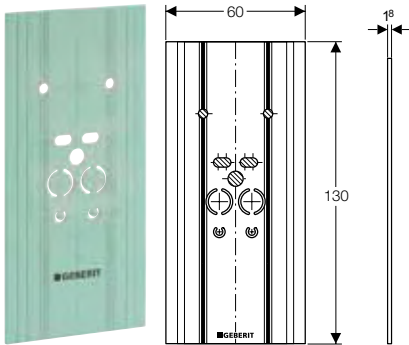

Geberit GIS panel for washbasin

click & scan

Application purposes

- For single-layer panelling of Geberit GIS elements for washbasin in GIS support system
- For use in the installation of Geberit GIS support systems on unfinished floors
- Not suitable for standard panel screws

Characteristics

- Screwable with Geberit panel screws
- Impregnated
- Environmentally compatible
- Non-combustible
- Type H2 according to EN 520+A1
- Predrilled for washbasin connections

Technical data

Product material	Plasterboard
Compressive strength	3.5 N/mm²

Art. no.	B [cm]	H [cm]	T [cm]
461.074.00.1	60	130	10

- Geberit panel screws must be used to screw in the panels

Geberit panel screw

click & scan

Application purposes

- For fastening Geberit panels and Geberit aqua panels Pro to Geberit Duofix system walls and Geberit GIS support systems

Characteristics

- Self-drilling screw, 4.2 x 35 mm
- Self-tapping thread
- Steel, hardened and phosphatised
- Flared head with crosshead Phillips PH 2

Technical data

Product material	Steel

Art. no.	B [cm]	H [cm]	T [cm]
461.030.00.1	0.82	0.82	3.8

Geberit panel screw, in magazine

click & scan

Application purposes

- For fastening Geberit panels and Geberit aqua panels Pro to Geberit Duofix system walls and Geberit GIS support systems
- For quick-fit auto-feed screwdriver

Characteristics

- Self-drilling screw, 4.2 x 35 mm
- Self-tapping thread
- Steel, hardened and phosphatised
- Flared head with crosshead Phillips PH 2
- Plastic magazine for 50 panel screws

Technical data

Product material	Steel

Art. no.	B [cm]	H [cm]	T [cm]
461.031.00.1	0.82	0.82	3.8