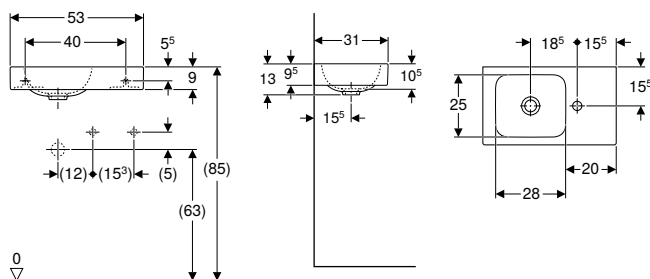

Geberit iCon handrinse basin with shelf surface

Technical data

Product material	Fine fireclay

Characteristics

- Can be installed with a washbasin cabinet
- Asymmetrical
- With shelf surface

Art. no.	Colour / surface	Tap hole	Overflow	H [cm]	T [cm]	Shelf space
B / width: 53 cm						
124053000	white	right	without	13	31	right
124153000	white	left	without	13	31	left

Can be combined with

- Geberit iCon cabinet for handrinse basin, with one drawer → p. 613

Accessories

- Geberit waste outlet with free outlet, screen
- Geberit waste outlet with free outlet and valve cover
- Geberit dip tube trap for washbasin, horizontal outlet
- Geberit dip tube trap for washbasin, space-saving model, horizontal outlet
- Geberit fastening material for handrinse basin → p. 1005