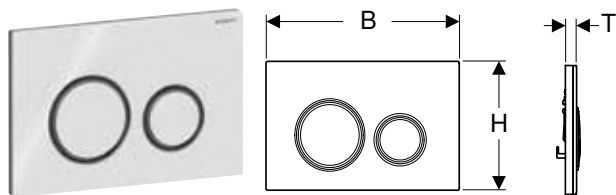

Geberit Sigma50 actuator plate, round, dual flush, metal colour black chrome

click & scan

Application purposes

- For flush actuation with Sigma concealed cisterns

Technical data

Actuation force (N) max.	20 N

Characteristics

- Front actuation
- Mounting plate, easy-to-clean coated
- Sound-absorbing actuator rods, tool-free fast adjustment

Scope of delivery

- Mounting frame
- 2 distance bolts
- 2 actuator rods

Art. no.	Colour / surface	Product material	B	H	T
			[cm]	[cm]	[cm]
115.651.00.1	Base plate: black chrome / brushed, easy-to-clean coated Cover plate, Button: customised Design ring/-s: black chrome	Die-cast zinc	24.6	16.4	1
115.651.JM.1	Base plate: black chrome / brushed, easy-to-clean coated Cover plate, Button: Mustang slate Design ring/-s: black chrome	Die-cast zinc / slate (natural product)	24.6	16.4	1.4
115.651.JV.1	Base plate: black chrome / brushed, easy-to-clean coated Cover plate, Button: concrete look Design ring/-s: black chrome	Die-cast zinc / ceramic	24.6	16.4	1.4
115.651.JX.1	Base plate: black chrome / brushed, easy-to-clean coated Cover plate, Button: black walnut Design ring/-s: black chrome	Die-cast zinc / wood (natural product)	24.6	16.4	1.4
115.651.SI.1	Base plate: black chrome / brushed, easy-to-clean coated Cover plate, Button: white / glossy glass Design ring/-s: black chrome	Die-cast zinc / glass	24.6	16.4	1.4
115.651.SJ.1	Base plate: black chrome / brushed, easy-to-clean coated Cover plate, Button: black / glossy glass Design ring/-s: black chrome	Die-cast zinc / glass	24.6	16.4	1.4

Accessories

- Geberit DuoFresh module with automatic actuation, for Sigma concealed cistern 12 cm → p. 191
- Geberit DuoFresh module with manual actuation, for Sigma concealed cistern 12 cm → p. 192
- Geberit DuoFresh module with automatic actuation, for Sigma concealed cistern 8 cm → p. 192
- Geberit DuoFresh module with manual actuation, for Sigma concealed cistern 8 cm → p. 193
- Geberit extension set for Sigma, Omega and Kappa concealed cisterns → p. 204

- The colour and structure of natural products may vary
- Lead time: 6 weeks