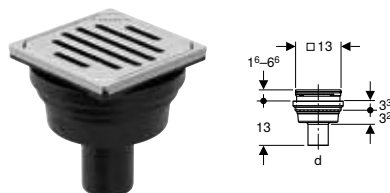

Floor Drainage Systems

Surface drainage systems for indoor and outdoor
Accessories

Geberit Varino floor drain, vertical, d50

click & scan

Application purposes

- For balconies and patios
- For the outdoor area
- For use as floor drain with vertical outlet

Technical data

Discharge rate with trap insert	0.65 l/s
Product material	PE-HD

Characteristics

- Height-adjustable with extension piece
- Not trapped
- Shockproof
- Resistant to chemicals
- Load-bearing capacity, class K 3 (3 kN)

Scope of delivery

- Outlet made of PE-HD, $\varnothing$ 50 mm
- Stainless steel grating
- Protection box

Art. no.	DN	d, $\varnothing$ [mm]	Discharge rate [l/s]	H [cm]
388.033.00.1	50	50	2	14.6–19.6

Accessories

- Geberit lockable grating for floor drains 13 x 13 cm → p. 442
- Geberit extension piece for floor drains 13 x 13 cm → p. 441
- Geberit flange for floor drains 13 x 13 cm → p. 441
- Geberit pressing flange attachment for floor drains 13 x 13 cm → p. 441
- Geberit hair trap for Varino floor drain 13 x 13 cm and Varino floor drain 13 x 13 cm → p. 440
- Geberit insert with odour trap, for floor drain 13 x 13 cm → p. 442
- Geberit trap insert with depth of water seal 27 mm, for Varino floor drain 13 x 13 cm → p. 441
- Geberit slotted grating for Varino floor drain 13 x 13 cm, drivable → p. 442