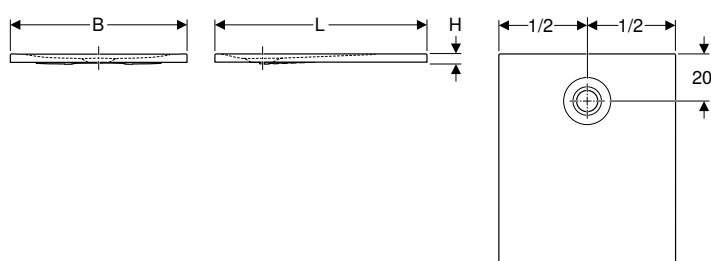

Geberit Nemea rectangular shower tray

click & scan

Application purposes

- For draining off waste water from a single shower head
- For private bathrooms and hotels
- For installation with set of feet for shower trays
- For installation with bathtub support
- For use as floor-even shower surface
- Suitable for barrier-free construction

Characteristics

- Rectangular
- Drain hole $\varnothing$ 90 mm
- Antislip class A according to EN 16165 (barefoot walking) only for models with a matt surface
- Fulfils requirements in accordance with EN 14527, class 1

Technical data

Product material	Sanitary acrylic

Art. no.	Colour / surface	d, $\varnothing$ [mm]	L [cm]	B [cm]	H [cm]
550.572.00.1	white / glossy	90	90	75	3.5
550.573.00.1	white / glossy	90	100	80	3.5
550.574.00.1	white / glossy	90	100	90	3.5
550.575.00.1	white / glossy	90	120	80	3.5
550.576.00.1	white / glossy	90	120	90	3.5
550.577.00.1	white / glossy	90	140	80	3.5
550.578.00.1	white / glossy	90	140	90	3.5
550.592.00.1	white / matt	90	90	75	3.5
550.593.00.1	white / matt	90	100	80	3.5
550.594.00.1	white / matt	90	100	90	3.5
550.595.00.1	white / matt	90	120	80	3.5
550.596.00.1	white / matt	90	120	90	3.5
550.597.00.1	white / matt	90	140	80	3.5
550.598.00.1	white / matt	90	140	90	3.5

To order additionally

- Shower drain $\varnothing$ 90 mm
- Set of legs and crossbar with wall anchor
- Sealing material

Accessories

- Geberit set of feet and crossbars, with wall anchors, for shower tray made of sanitary acrylic → p. 979
- Geberit shower drain d90, depth of water seal 30 mm, outlet made of PE
- Geberit shower drain d90, depth of water seal 50 mm, outlet made of PE
- Geberit shower drain d90, for cross-floor installation, without trap, with drain cover
- Geberit shower drain d90, with drain cover, depth of water seal 30 mm, outlet made of PE
- Geberit shower drain d90, with drain cover, depth of water seal 50 mm, outlet made of PE
- Geberit Split drain cover, d90, for shower drain, 30/50 mm water seal depth
- Geberit sealing set for shower trays → p. 991