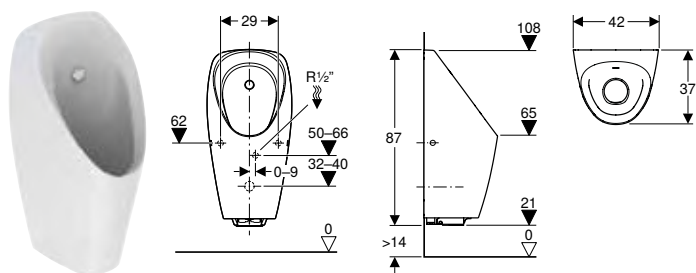

Geberit Tamina urinal with integrated control, generator operation

Application purposes

- For operating with automatic, water-saving flush
- For Geberit installation elements for urinals with or for integrated flush control
- For covering existing connections in renovations

Technical data

Degree of protection	IP45
Operating voltage	6.6 V DC
Power consumption in standby mode max.	0.1 W
Flow pressure	1–8 bar
Water test pressure max.	16 bar
Flush volume small, adjustment range	0.5 l
Flow rate at 100 kPa / 1 bar with flow limiter	0.18 l/s
Interval flush time, factory setting	5 s
Detection time, factory setting	7 s
Flush time, adjustment range	1–15 s
Flush time, factory setting	7 s
Product material	Vitreous china

Scope of delivery

- Urinal flush control with generator and solenoid valve
- Rechargeable battery
- Fastening material
- Urinal trap with suction function
- Drain strainer
- Drain assembly
- Inlet set
- Water pressure reducing valve

Art. no.	Colour / surface	B [cm]	H [cm]	T [cm]	Power consumption [W]	Inlet	Outlet	Target marking
116.144.00.1	white	42	87	37	≤ 0.5	rear	to the rear	no

Can be combined with

- Geberit Duofix element for urinal, 112–130 cm, universal, for exposed flushing valve
- Geberit GIS element for urinal, 114 cm, universal, for exposed flushing valve
- Geberit Kombifix element for urinal, 109–127 cm, universal, for exposed flushing valve

Accessories

- Geberit drain strainer for trap adapter d140 → p. 941

- For installing and removing the urinal flush control without removing the ceramic appliance, the urinal rim height must be at least 58 cm above finished floor

Characteristics

- IR user detection with leg detection
- Rimless
- Wall-hung
- Urinal flush control can be replaced from front, without removing ceramic appliance
- Spray head can be replaced from front, without removing ceramic appliance
- Trap can be replaced from top, without removing ceramic appliance
- Trap adapter can be height-adjusted without tools
- Drainage system can be cleaned without removing ceramic appliance
- Water-saving hybrid mode can be set
- Adjustable interval flush
- Preflush can be set
- Continuous flush readiness due to self-sustaining power supply from 30 flushes per day of around 7 s each
- Functions can be set and queried with the Geberit Service Handy
- Device settings and operation with mobile device via integrated Bluetooth® interface
- Compatible with Geberit Control App
- Wirelessly connectable with Geberit Gateway via Bluetooth®
- Compatible with Geberit Connect
- Flush volume can be reduced to 0.5 l per flush with flush time
- Flushing out of urinal ceramic with 0.5 l per flush guaranteed, while compliant with EN13407
- Tap group II in accordance with DIN 4109