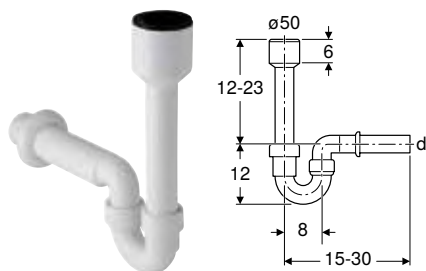

P-traps

Geberit P-trap for sink, with wall collar, horizontal outlet

click & scan

Application purposes

- For connecting to sinks
- For urinals with outlet downwards

Characteristics

- Horizontal outlet

Scope of delivery

- Inlet connection piece with sleeve, made of PP, $\varnothing$ 50 mm
- Wall collar

Technical data

Depth of water seal (mm)	70 mm
Product material	PP

Art. no.	Colour / surface	d, $\varnothing$ [mm]	h [cm]
152.607.11.1	white alpine	40	12-23
152.701.11.1	white alpine	50	12-23