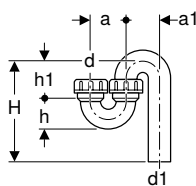

Geberit P-trap for sink, with compression joint, vertical inlet and vertical outlet

click & scan

Technical data

Depth of water seal (mm)	75 mm
Product material	PE-HD

Art. no.	DN	d, $\varnothing$ [mm]	Discharge rate [l/s]	d1, $\varnothing$ [mm]	a [cm]	a1 [cm]	H [cm]	h [cm]	h1 [cm]
152.038.16.1	50 / 50	50	0.84	50	8	8	8–18	6.5	8
152.041.16.1	50 / 56	50	0.84	56	8	7.6	8–21	5.6	8.7
152.042.16.1	56 / 56	56	0.84	56	9	9	8–21	7	9