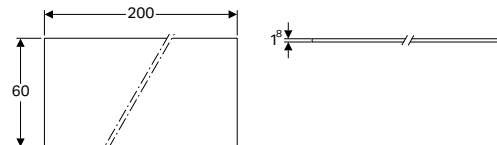

Panellings

Geberit Duofix panel

click & scan

Application purposes

- For single-layer panelling of Geberit Duofix system walls
- For horizontal panelling
- For areas exposed to small and moderate water action
- For use in the water action classes W0-I and W1-I, according to DIN 18534
- Not suitable for standard panel screws

Characteristics

- Screwable with Geberit panel screws
- Impregnated
- Environmentally compatible
- Non-combustible
- Building material class A2, non-combustible, in accordance with DIN 4102
- Type H2 according to EN 520+A1

Technical data

Product material	Plasterboard
Compressive strength	3.5 N/mm²

Art. no.	B [cm]	H [cm]	T [cm]	Weight of main element [kg]
111.808.00.1	200	60	1.8	18.7

Accessories

- Geberit filler → p. 36
- Geberit panel screw → p. 35
- Geberit panel screw, in magazine → p. 35

- Geberit panel screws must be used to screw in the panels