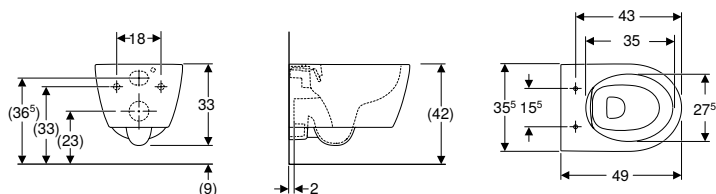

Geberit iCon wall-hung WC, washdown, small projection, shrouded, Rimfree

Application purposes

- For concealed cisterns
- Suitable for installation in small bathrooms and guest WCs

Technical data

Product material	Vitreous china

Scope of delivery

- Fastening material

Characteristics

- Wall-hung
- Washdown WC
- Rimless WC ceramic appliance featuring Rimfree flush technology
- Easy fastening with Easy Fast Fixing (type EFF3)
- Type 1, full flush volume 6 / 5 / 4 l, in accordance with EN 997
- Type 2 in accordance with EN 997
- 4 l flush
- Shrouded
- Hidden fastening
- Small projection

Art. no.	Colour / surface	B [cm]	H [cm]	T [cm]
502.380.00.1	white	35.5	33	49

To order additionally

- WC seat

Can be combined with

- Geberit iCon WC seat, EasyMount hinges → p. 645
- Geberit iCon WC seat, slim design → p. 645
- Geberit iCon WC seat → p. 646