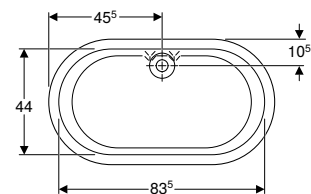

Geberit Bambini oval bathtub for babies

click & scan

Application purposes

- For mounting in washtops
- For childcare

Technical data

Product material	Varicor

Characteristics

- Central outlet
- Oval
- Antibacterial
- Shockproof
- Scratchproof
- Easy cleaning
- Seamless surface repair
- Drain hole $\varnothing$ 46 mm

Scope of delivery

- Bathtub
- Drain assembly
- Waste plug made of rubber
- Overflow pipe

Art. no.	Colour / surface	L [cm]	L2 [cm]	B [cm]	B2 [cm]	H [cm]	Total water capacity [l]	With overflow hole
407010016	white alpine / matt	91	71	51.5	36.5	25.7	80	No