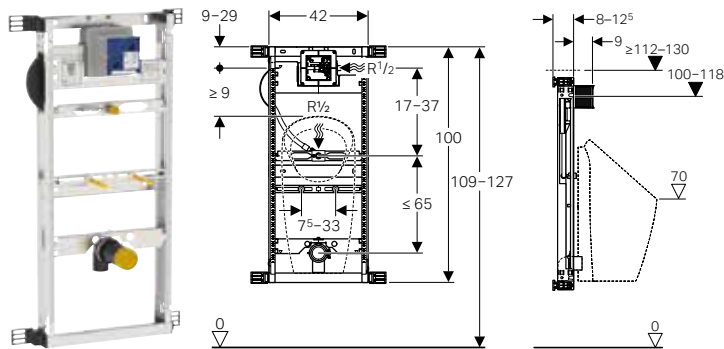

Geberit Kombifix element for urinal, 109–127 cm, universal, for spray head

Application purposes

- For masonry walls
- For installation in part or room-height prewall installations
- For Preda urinals
- For Selva urinals
- For Tamina urinals
- For Narva urinals

Technical data

Flow pressure	1–8 bar
Water test pressure max.	16 bar
Test pressure air / inert gas max.	3 bar
Flow rate at 100 kPa / 1 bar without flow limiter	0.3 l/s
Flow rate at 100 kPa / 1 bar with flow limiter	0.24 l/s

Characteristics

- Zinc-plated mounting frame
- Mounting frame with four fixing brackets
- Connection positions for Preda urinal prepared
- Water supply connection compatible with MasterFix and MeplaFix
- Elbow connector can be mounted without tools
- Premounted stop valve with throttle
- Flush hose can be bent
- Flush hose with guide to prevent standing water
- Fastening for connection bend, height-adjustable and sound-absorbing
- Urinal fasteners M8 width- and height-adjustable
- Crossbars with centring marks, adjustable without tools
- Markings for connection positions of Preda and Selva urinals

Scope of delivery

- Water supply connection R 1/2"
- Protection box for service opening
- Urinal trap $\varnothing$ 50 mm, with seal on urinal
- Connection bend made of PE-HD, $\varnothing$ 50 / 63 mm
- Seal $\varnothing$ 57 / 50 mm
- 2 protection plugs
- 2 threaded rods M8
- Fastening material

Art. no.	B [cm]	H [cm]	T [cm]
457.606.00.1	42	100	8

Can be combined with