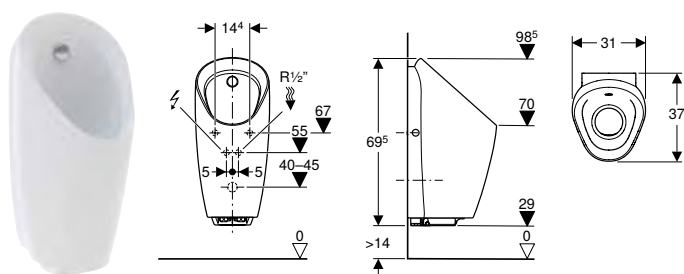

With integrated urinal flush control

Geberit Preda urinal with integrated control, mains operation

click & scan

Application purposes

- For operating with automatic, water-saving flush
- For Geberit installation elements for urinals with or for integrated flush control

Technical data

Degree of protection	IP45
Nominal voltage	110–240 V AC
Mains frequency	50–60 Hz
Operating voltage	4.5 V DC
Power consumption in standby mode max.	0.1 W
Flow pressure	1–8 bar
Water test pressure max.	16 bar
Flush volume small, adjustment range	0.5 l
Flow rate at 100 kPa / 1 bar with flow limiter	0.18 l/s
Interval flush time, factory setting	5 s
Detection time, factory setting	7 s
Flush time, adjustment range	1–15 s
Flush time, factory setting	7 s
Product material	Vitreous china

Scope of delivery

- Urinal flush control with power supply unit and solenoid valve
- Fastening material
- Urinal trap with suction function
- Drain strainer
- Drain assembly
- Inlet set
- Water pressure reducing valve

Characteristics

- IR user detection with leg detection
- Rimless
- Wall-hung
- Urinal flush control can be replaced from front, without removing ceramic appliance
- Spray head can be replaced from front, without removing ceramic appliance
- Trap can be replaced from top, without removing ceramic appliance
- Trap adapter can be height-adjusted without tools
- Drainage system can be cleaned without removing ceramic appliance
- Water-saving hybrid mode can be set
- Adjustable interval flush
- Preflush can be set
- Power failure control unit
- Valve-closing function when power fails
- Functions can be set and queried with the Geberit Service Handy
- Device settings and operation with mobile device via integrated Bluetooth® interface
- Compatible with Geberit Control App
- Wired networkable with Geberit gateway via GEBUS converter
- Wirelessly connectable with Geberit Gateway via Bluetooth®
- Compatible with Geberit Connect
- Flush volume can be reduced to 0.5 l per flush with flush time
- Flushing out of urinal ceramic with 0.5 l per flush guaranteed, while compliant with EN13407
- Tap group II in accordance with DIN 4109

Art. no.	Colour / surface	B [cm]	H [cm]	T [cm]	Power consumption [W]	Inlet	Outlet	Target marking
116.072.00.1	white	31	69.5	37	≤ 0.5	rear	to the rear	no

Can be combined with

- Geberit Duofix element for urinal, 112–130 cm, universal, for exposed flushing valve
- Geberit GIS element for urinal, 114 cm, universal, for exposed flushing valve
- Geberit Kombifix element for urinal, 109–127 cm, universal, for exposed flushing valve

Accessories

- Geberit drain strainer for trap adapter d140 → p. 941

- For installing and removing the urinal flush control without removing the ceramic appliance, the urinal rim height must be at least 55 cm above finished floor