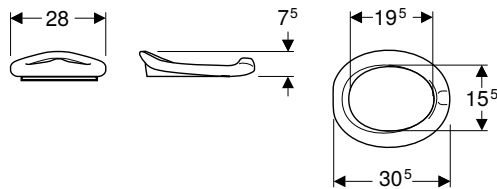

Geberit Bambini WC seat ring for small children

click & scan

Application purposes

- For WCs for small children

Technical data

Product material	PUR

Characteristics

- Lay-on seat
- Potty chair shape

Scope of delivery

- WC seat ring

Art. no.	Colour / surface	B [cm]	H [cm]	T [cm]	Soft-closing mechanism	Fastening
573338000	ruby red / matt	28	7.5	30.5	no	none
573348000	agate grey / matt	28	7.5	30.5	no	none

Can be combined with

- Geberit Bambini floor-standing WC for small children, washdown WC → p. 822