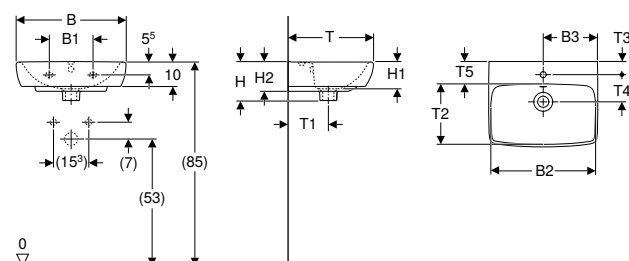

Geberit Selnova Square handrinse basin

click & scan

Technical data

Product material	Vitreous china

Scope of delivery

- Handrinse basin

Characteristics

- Can be combined with half pedestal
- Can be combined with full pedestal
- Can be installed with a washbasin cabinet

Art. no.	Colour / surface	Tap hole	Overflow	B1 [cm]	B2 [cm]	B3 [cm]	Cabinet width [cm]	H [cm]	H1 [cm]	H2 [cm]	T [cm]	T1 [cm]	T2 [cm]	T3 [cm]	T4 [cm]	T5 [cm]

B / width: 45 cm

500.322.01.1	white	centred	visible, symmetrical	18	40	22.5	38.6	16	11	12	35	18	21.5	5.5	12.5	9

B / width: 50 cm

500.310.01.1	white	centred	visible, symmetrical	23	44.5	25	41.8	17	12	13.5	42	20	27.5	6.5	13.5	11

500.301.01.1	white	without	visible, symmetrical	23	44.5		41.8	17	12	13.5	42	20	27.5			11

Can be combined with

- Geberit Selnova Square cabinet for handrinse basin, with one door → p. 694
- Geberit Selnova half pedestal → p. 717
- Geberit Selnova Square full pedestal → p. 690
- Geberit Selnova full pedestal → p. 717