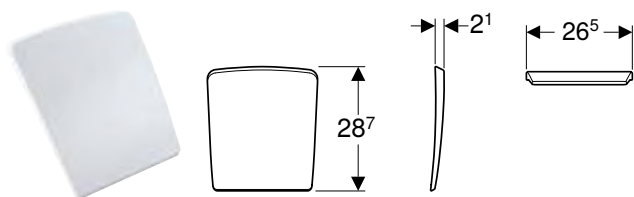

Accessories

Urinal lid

Geberit Pareo urinal lid

click & scan

Application purposes

- For Pareo urinals

Technical data

Product material		Duroplast	
Art. no.	Colour / surface	Soft-closing mechanism	Hinge material
573410000	white	no	Brass chrome-plated

Traps and trap accessories

Geberit drain set for Renova and Selnova S/M urinals

click & scan

Art. no.

116.119.00.1

Geberit hybrid trap for urinals

click & scan

Application purposes

- For waterless urinals
- For urinals with flush volume < 0.5 l
- For hybrid urinals

Characteristics

- Vertical outlet

Scope of delivery

- Maintenance key

Technical data

Product material	Plastic

Art. no.	d, ø [mm]
116.066.00.1	40