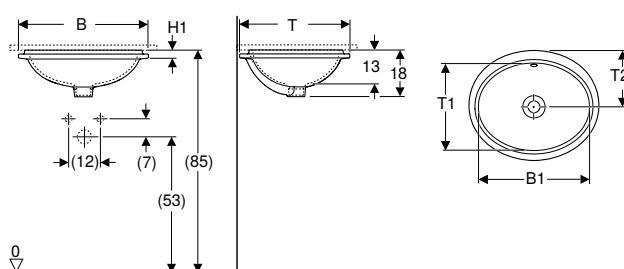

Geberit VariForm under-countertop washbasin, oval

click & scan

Application purposes

- For mounting on washtops from below

Technical data

Product material	Vitreous china

Characteristics

- Oval
- Easy to mount thanks to provided cutout template

Scope of delivery

- Fastening material
- Template

Art. no.	Colour / surface	Tap hole	Overflow	B1 [cm]	H [cm]	H1 [cm]	T [cm]	T1 [cm]	T2 [cm]
B / width: 49.5 cm									
500.748.01.2	white	without	visible, symmetrical	42	18	3	42	33	21.5
500.750.01.2 *	white	without	without	42	18	3	42	33	21.5
B / width: 56 cm									
500.752.01.2	white	without	visible, symmetrical	50	18	5	46	40	23
500.754.01.2 *	white	without	without	50	18	5	46	40	23

* Order-based production

Accessories

- Geberit waste outlet with free outlet and valve cover
- Geberit waste outlet with free outlet, screen