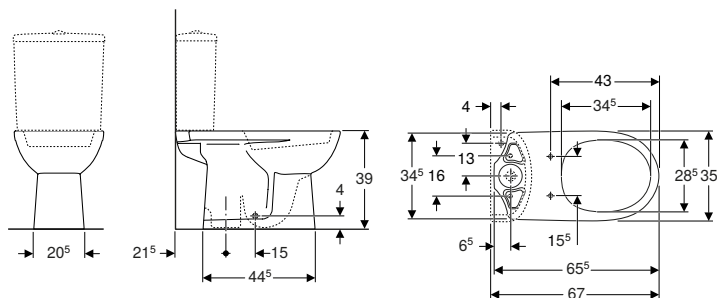

Geberit Selnova floor-standing WC for close-coupled exposed cistern, washdown, vertical outlet

click & scan

Application purposes

- For close-coupled exposed cistern

Technical data

Product material	Vitreous china

Characteristics

- Floor-standing
- Washdown WC
- With flush rim
- Vertical outlet
- Type 1, full flush volume 6 l, in accordance with EN 997
- Type 2 in accordance with EN 997

Scope of delivery

- WC ceramic appliance

Art. no.	Colour / surface	B [cm]	H [cm]	T [cm]
500.281.01.1	white	35.5	39	65.5