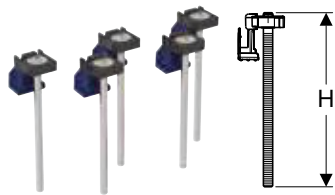

Characteristics

- Feet adjustable
- Height-adjustable without tools

Art. no.	L [cm]	B [cm]	H [cm]
550.950.00.1	42.5	7.3	6.2-12

New**Geberit Duofix set of foot extensions installation frames**

click & scan