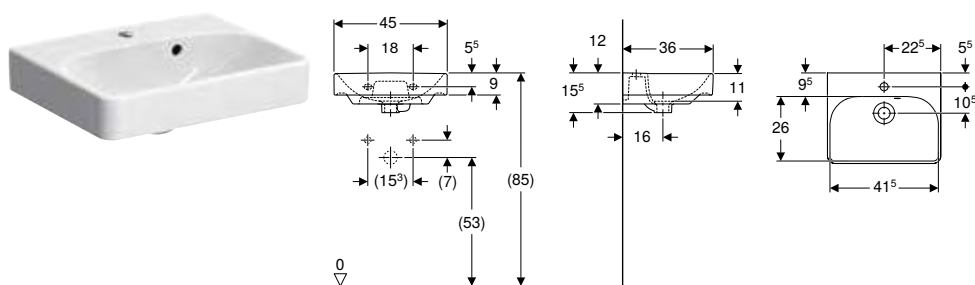

Handrinse basins

Geberit Smyle handrinse basin, square design, asymmetrical overflow

click & scan

Technical data

Product material	Vitreous china

Characteristics

- Can be installed with a washbasin cabinet
- Asymmetrical overflow

Art. no.	Colour / surface	Tap hole	Overflow	Cabinet width	H	T
				[cm]	[cm]	[cm]

B / width: 45 cm

500.222.01.1	white	centred	visible, asymmetrical	44.2	15.5	36

Can be combined with

- Geberit Smyle cabinet for handrinse basin, square design, with one door → p. 662
- Geberit Smyle half pedestal for handrinse basins → p. 657
- Geberit Selnova Square full pedestal → p. 690

Accessories

- Geberit washbasin drain, space-saving model, slim design, with external waste plug with push actuation
- Geberit dip tube trap for washbasin, horizontal outlet
- Geberit dip tube trap for washbasin, space-saving model, horizontal outlet
- Geberit fastening material for handrinse basin → p. 1005