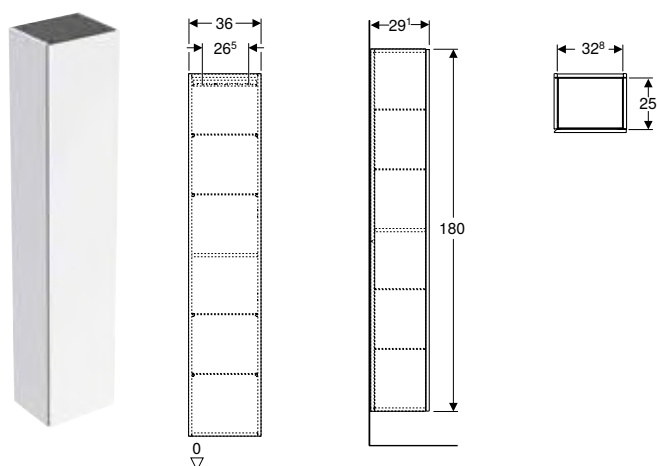

Side cabinets

Geberit tall cabinet with one door

click & scan

Geberit
iCon

Application purposes

- For Geberit ONE, Acanto and iCon series

Technical data

Product material	High-compressed three-layer chipboard

Scope of delivery

- Tall cabinet
- 4 glass shelves
- Fastening material

Characteristics

- FSC™ C134279 certified
- Wall-hung
- With one door
- Door with soft closing
- Opening with recessed handle or push-to-open mechanism
- With four movable glass shelves
- With one fixed shelf
- Hinge side left or right
- Moisture-resistant
- Delivered preassembled

Art. no.	Colour / surface	H [cm]	T [cm]
B / width: 36 cm			
502.316.01.1	Body, Front: white / high-gloss coated	180	29.1
502.316.01.2	Body: white / high-gloss coated Front: white / glossy glass	180	29.1
502.316.01.3 *	Body, Front: white / matt coated	180	29.1
502.316.JH.1	Body, Front: oak / wood-textured melamine	180	29.1
502.316.JK.1	Body, Front: lava / matt coated	180	29.1
502.316.JK.2	Body: lava / matt coated Front: lava / glossy glass	180	29.1
502.316.JR.1 *	Body, Front: hickory / wood-textured melamine	180	29.1
505.083.00.7 *	Body, Front: greige / matt coated	180	29.1
505.083.00.8 *	Body, Front: black / matt coated	180	29.1

* Order-based production

Accessories

- Geberit set of narrow feet → p. 577