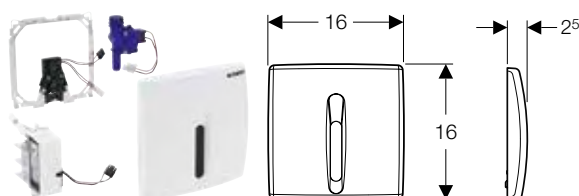

Scope of delivery

- Type 50 actuator plate
- Pneumatic flush actuation, premounted on mounting frame
- Pneumatic valve
- Fastening material

Art. no.	Colour / surface	Product material
116.016.00.1	customised	Die-cast zinc

Can be combined with

- Geberit installation set with flush pipe, for urinal flush control, universal → p. 286
- Geberit installation set with nipple made of brass, for urinal flush control, universal → p. 287
- Geberit Duofix element for urinal, 112–130 cm, universal → p. 72
- Geberit Duofix element for urinal, 112–130 cm, universal, for spray head → p. 73
- Geberit GIS element for urinal, 114 cm, universal → p. 119
- Geberit GIS element for urinal, 114 cm, universal, for spray head → p. 120
- Geberit Kombifix element for urinal, 109–127 cm, universal → p. 23
- Geberit Kombifix element for urinal, 109–127 cm, universal, for spray head → p. 24

Basic

Geberit Basic urinal flush control with electronic flush actuation, mains operation, actuator plate, square, made of plastic

click & scan

Application purposes

- For automatic flush actuation of urinals
- For installation in Geberit Duofix elements for urinal, 130 cm, universal, for urinal flush control Basic

Technical data

Degree of protection	IP45
Nominal voltage	110–240 V AC
Mains frequency	50 Hz
Operating voltage	4.5 V DC
Flow pressure	1–8 bar
Water test pressure max.	16 bar
Storage temperature	-20 – +70 °C
Operating temperature	1–50 °C
Detection time, factory setting	7 s
Flush time, adjustment range	1–15 s
Flush time, factory setting	7 s

Characteristics

- Cover plate with securing bar
- Adjustable interval flush
- Preflush can be set
- Power failure control unit
- Valve-closing function when power fails
- Device settings and operation with mobile device via integrated Bluetooth® interface
- Compatible with Geberit Control App
- Functions can be set and queried with the Geberit Service Handy
- Components in contact with drinking water lead-free

Scope of delivery

- Cover plate with IR window
- Mounting frame
- Infrared control
- Solenoid valve
- Power supply unit
- Fastening material

Art. no.	Colour / surface	Product material	Power consumption [W]
115.817.11.5	white alpine	Plastic	≤ 0.5
115.817.46.5	chrome / matt	Plastic	≤ 0.5

Can be combined with

- Geberit installation set for Basic urinal flush control → p. 288
- Geberit installation set with flush bend and flush bend extension, for Basic urinal flush control → p. 288
- Geberit Duofix element for urinal, 130 cm, universal, for Basic urinal flush control → p. 76

- Only compatible with art. no. 115.801.00.5, 111.665.00.5 and 115.985.00.5