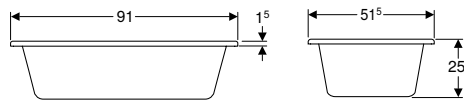

Geberit Bambini oval bathtub for babies

click & scan

Application purposes

- For mounting in washtops
- For childcare

Technical data

Product material	Varicor

Characteristics

- Central outlet
- Oval
- Antibacterial
- Shockproof
- Scratchproof
- Easy cleaning
- Seamless surface repair
- Drain hole $\varnothing$ 46 mm

Scope of delivery

- Bathtub
- Drain assembly
- Waste plug made of rubber
- Overflow pipe

Art. no.	Colour / surface	L [cm]	L2 [cm]	B [cm]	B2 [cm]	H [cm]	Total water capacity [l]	With overflow hole
407010016	white alpine / matt	91	71	51.5	36.5	25.7	80	No