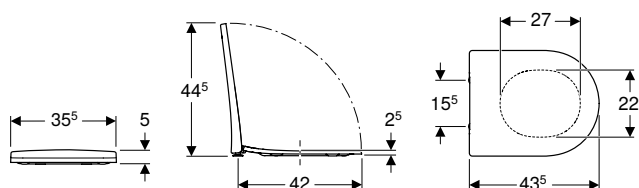

WC seats

Geberit Acanto WC seat

click & scan

Geberit
Acanto

Technical data

Product material	Duroplast
Fastening distance	15.5 cm

Characteristics

- Overlapping WC lid
- Narrow design
- Antibacterial

Art. no.	Colour / surface	B [cm]	H [cm]	T [cm]	QuickRelease-Funktion	Soft-closing mechanism	Fastening	Hinge material
500.605.01.2	white / glossy	35.5	5	43.5	Yes, with QuickRelease hinges	yes	from above	Brass chrome-plated
500.660.01.2	white / glossy	35.5	5	43.5	no	yes	from above	Brass chrome-plated

Can be combined with

- Geberit Acanto floor-standing WC, washdown, raised, back-to-wall, shrouded, Rimfree → p. 580