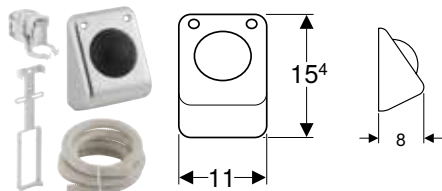

Geberit WC flush control, pneumatic, single flush, wall-mounted foot actuator

click & scan

Application purposes

- For pneumatic remote flush actuation of Geberit concealed cisterns
- For exposed installation
- For single flush
- For solid and drywall construction
- For Sigma concealed cisterns 8 cm
- For Alpha concealed cisterns 8 cm

Characteristics

- Actuator made of stainless steel
- Can be combined with Geberit actuator plates for single flush and stop-and-go flush or Geberit cover plate

Scope of delivery

- Actuator
- Pneumatic flushing device
- Pneumatic hose, length 3.5 m
- Block made of EPS
- Conduit pipe, length 3 m
- Fastening material

Technical data

Actuation force (N) max.	25 N

Art. no.	Colour / surface	Product material	B [cm]	H [cm]	T [cm]
115.993.00.1	stainless steel	Stainless steel	11	15.4	7.8