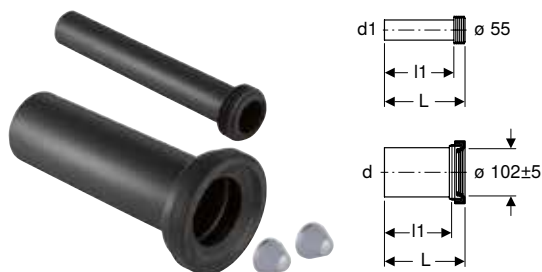

Geberit connection set for wall-hung WC, length 30 cm

click & scan

Application purposes

- For wall-hung WCs

Technical data

Product material	PE-HD

Characteristics

- Extended connection set

Scope of delivery

- Flush pipe with sleeve, made of PE-HD
- Straight connector with sleeve, made of PE-HD
- 2 cover caps
- Fastening material

Art. no.	Colour / surface	d, ø [mm]	d1, ø [mm]	AB [mm]	L [cm]	l [cm]	l1 [cm]
152.439.46.1	chrome / matt	110	45	97-107	30	26.5	27.5
152.441.46.1	chrome / matt	90	45	97-107	30	26.5	27.5