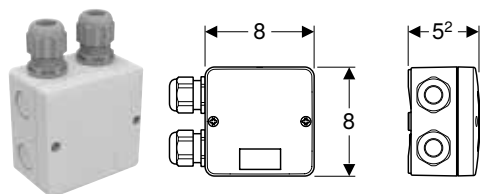

Geberit combination outlet mounting box

click & scan

Application purposes

- For connecting an odour extraction unit
- For hidden connection in WC ceramic appliances

Scope of delivery

- 2 grommets
- 2 hook-and-loop strip

Characteristics

- Cover with screw connection

Art. no.

244.120.00.1