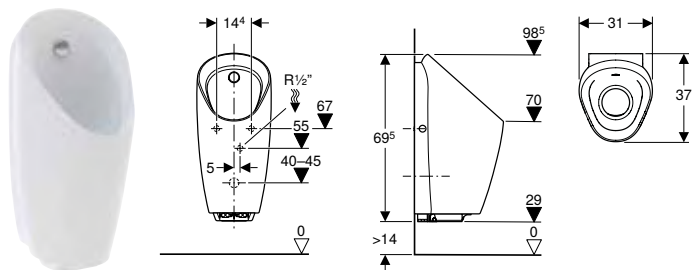

Geberit Preda urinal with integrated control, generator operation

click & scan

Application purposes

- For operating with automatic, water-saving flush
- For Geberit installation elements for urinals with or for integrated flush control

Technical data

Degree of protection	IP45
Operating voltage	6.6 V DC
Power consumption in standby mode max.	0.1 W
Flow pressure	1–8 bar
Water test pressure max.	16 bar
Flush volume small, adjustment range	0.5 l
Flow rate at 100 kPa / 1 bar with flow limiter	0.18 l/s
Interval flush time, factory setting	5 s
Detection time, factory setting	7 s
Flush time, adjustment range	1–15 s
Flush time, factory setting	7 s
Product material	Vitreous china

Scope of delivery

- Urinal flush control with generator and solenoid valve
- Rechargeable battery
- Fastening material
- Urinal trap with suction function
- Drain strainer
- Drain assembly
- Inlet set
- Water pressure reducing valve

Characteristics

- IR user detection with leg detection
- Rimless
- Wall-hung
- Urinal flush control can be replaced from front, without removing ceramic appliance
- Spray head can be replaced from front, without removing ceramic appliance
- Trap can be replaced from top, without removing ceramic appliance
- Trap adapter can be height-adjusted without tools
- Drainage system can be cleaned without removing ceramic appliance
- Water-saving hybrid mode can be set
- Adjustable interval flush
- Preflush can be set
- Continuous flush readiness due to self-sustaining power supply from 30 flushes per day of around 7 s each
- Functions can be set and queried with the Geberit Service Handy
- Device settings and operation with mobile device via integrated Bluetooth® interface
- Compatible with Geberit Control App
- Wirelessly connectable with Geberit Gateway via Bluetooth®
- Compatible with Geberit Connect
- Flush volume can be reduced to 0.5 l per flush with flush time
- Flushing out of urinal ceramic with 0.5 l per flush guaranteed, while compliant with EN13407
- Tap group II in accordance with DIN 4109

Art. no.	Colour / surface	B [cm]	H [cm]	T [cm]	Power consumption [W]	Inlet	Outlet	Target marking
116.074.00.1	white	31	69.5	37	≤ 0.5	rear	to the rear	no

Can be combined with

- Geberit Duofix element for urinal, 112–130 cm, universal, for exposed flushing valve
- Geberit GIS element for urinal, 114 cm, universal, for exposed flushing valve
- Geberit Kombifix element for urinal, 109–127 cm, universal, for exposed flushing valve

Accessories

- Geberit drain strainer for trap adapter d140 → p. 941

- For installing and removing the urinal flush control without removing the ceramic appliance, the urinal rim height must be at least 55 cm above finished floor