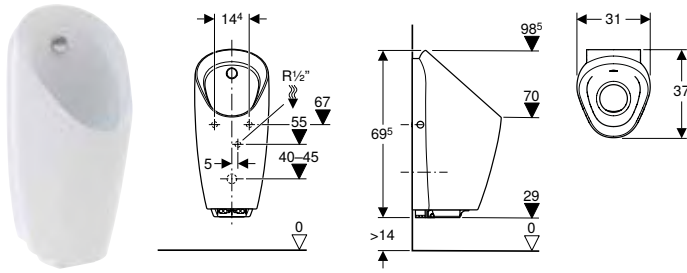

Urinals

Urinals, flush operation, rimless
With integrated urinal flush control

Geberit Preda urinal with integrated control, battery operation

click & scan

Application purposes

- For operating with automatic, water-saving flush
- For Geberit installation elements for urinals with or for integrated flush control

Technical data

Battery type	Alkaline (1.5 V AA)
Service life, supplied battery	2 years
Degree of protection	IP45
Operating voltage	3 V DC
Power consumption in standby mode max.	0.1 W
Flow pressure	1–8 bar
Water test pressure max.	16 bar
Flush volume small, adjustment range	0.5 l
Flow rate at 100 kPa / 1 bar with flow limiter	0.18 l/s
Interval flush time, factory setting	5 s
Detection time, factory setting	7 s
Flush time, adjustment range	1–15 s
Flush time, factory setting	7 s
Product material	Vitreous china

Scope of delivery

- Urinal flush control with solenoid valve
- Battery compartment
- 2 alkaline manganese batteries type AA 1.5 V
- Fastening material
- Urinal trap with suction function
- Drain strainer
- Drain assembly
- Inlet set
- Water pressure reducing valve

Characteristics

- IR user detection with leg detection
- Rimless
- Wall-hung
- Urinal flush control can be replaced from front, without removing ceramic appliance
- Spray head can be replaced from front, without removing ceramic appliance
- Trap can be replaced from top, without removing ceramic appliance
- Trap adapter can be height-adjusted without tools
- Drainage system can be cleaned without removing ceramic appliance
- Water-saving hybrid mode can be set
- Adjustable interval flush
- Preflush can be set
- Warning when the battery is low
- Valve-closing function when battery is flat
- Functions can be set and queried with the Geberit Service Handy
- Device settings and operation with mobile device via integrated Bluetooth® interface
- Compatible with Geberit Control App
- Wired networkable with Geberit gateway via GEBUS converter
- Wirelessly connectable with Geberit Gateway via Bluetooth®
- Compatible with Geberit Connect
- Flush volume can be reduced to 0.5 l per flush with flush time
- Flushing out of urinal ceramic with 0.5 l per flush guaranteed, while compliant with EN13407
- Tap group II in accordance with DIN 4109

Art. no.	Colour / surface	B [cm]	H [cm]	T [cm]	Power consumption [W]	Inlet	Outlet	Target marking
116.073.00.1	white	31	69.5	37	≤ 0.5	rear	to the rear	no

Can be combined with

- Geberit Duofix element for urinal, 112–130 cm, universal, for exposed flushing valve
- Geberit GIS element for urinal, 114 cm, universal, for exposed flushing valve
- Geberit Kombifix element for urinal, 109–127 cm, universal, for exposed flushing valve

Accessories

- Geberit drain strainer for trap adapter d140 → p. 941

- For installing and removing the urinal flush control without removing the ceramic appliance, the urinal rim height must be at least 55 cm above finished floor