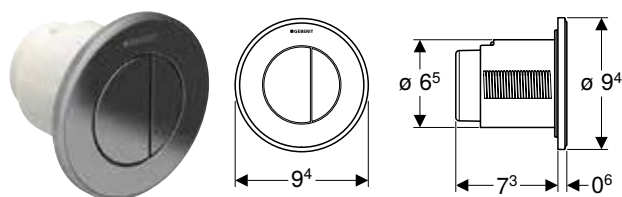

Geberit Type 10 remote flush actuation, round, pneumatic, dual flush, for Sigma concealed cistern 8 cm, concealed actuator

click & scan

Application purposes

- For pneumatic remote flush actuation of Geberit concealed cisterns
- For dual flush
- For solid and drywall construction
- For concealed installation
- For Sigma concealed cisterns 8 cm
- For Alpha concealed cisterns 8 cm

Characteristics

- Round design
- Can be combined with Geberit actuator plates for single flush and stop-and-go flush or Geberit cover plate

Scope of delivery

- Actuator
- Pneumatic flushing device
- Pneumatic hose, length 2 m
- Conduit pipe, length 1.7 m
- Flush-mounting box with protection cover
- Fastening material

Technical data

Actuation force (N) max.	25 N

Art. no.	Colour / surface	Product material
116.056.16.1	Button, Collar: black matt / easy-to-clean coated Design ring/-s: black / glossy	Plastic
116.056.DW.1	Button, Collar: black / glossy Design ring/-s: black matt	Plastic
116.056.JQ.1	Button, Collar: chrome / matt, easy-to-clean coated Design ring/-s: chrome / glossy	Plastic
116.056.KH.1	Button: chrome / glossy Design ring/-s: chrome / matt Collar: natura / glossy	Plastic
116.056.KJ.1	Button, Collar: white alpine / glossy Design ring/-s: chrome / glossy	Plastic
116.056.KK.1	Button, Collar: white alpine / glossy Design ring/-s: gold-coloured / glossy	Plastic
116.056.KM.1	Button, Collar: black / glossy Design ring/-s: chrome / glossy	Plastic