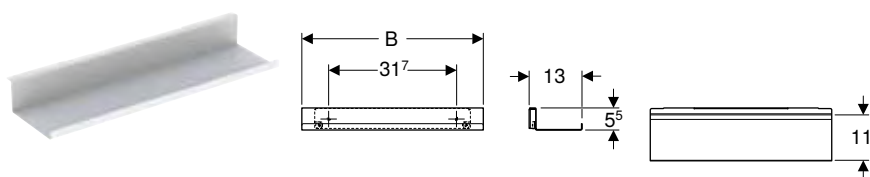

* Order-based production

Additional furniture

Geberit wall shelf

click & scan

Technical data

Product material	Steel
------------------	-------

Scope of delivery

- Wall shelf
- Fastening material