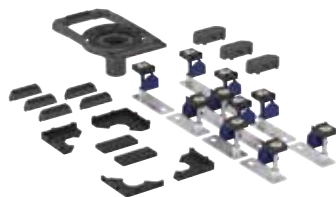

New

Geberit Duofix shower drain with ten feet, integrated for CleanFloor30 shower surface, cross-floor installation

click & scan

Application purposes

- For drainage of Geberit CleanFloor30 shower surfaces, integrated
- For floor constructions up to finished floor level 8–13 cm
- For fastening to Geberit Duofix installation frames for shower surfaces
- For use as floor drain with horizontal outlet

Characteristics

- Quality-monitored in accordance with EN 274-3
- Removable trap cup
- Threaded rods can be shortened

Scope of delivery

- Shower drain $\varnothing$ 90 mm
- Straight connector made of PE-HD
- Feet for installation frame
- 16 rubber supports
- Holder for shower drain
- Assembly clamp
- Fastening screw

Art. no.	DN	d, $\varnothing$ [mm]	H [cm]	H1 [cm]
551.561.00.1	50	50	8–13	13.2

Available as of April 2026

To order additionally

- Geberit CleanFloor30 integrated shower surface, with sealing fleece
- Geberit Duofix installation frame for shower surfaces

- Replacement for art. no. 154.031.00.1