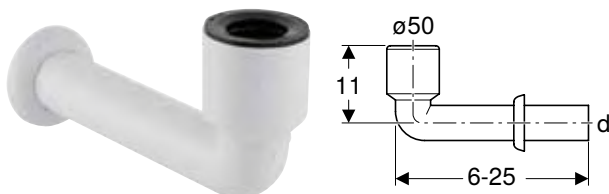

Connection bends

Geberit connection bend 90° for urinal, with wall collar

click & scan

Application purposes

- For urinals with outlet downwards
- For connecting to urinals

Scope of delivery

- Wall collar
- Sleeve made of EPDM

Technical data

Product material	Plastic

Art. no.	Colour / surface	d, $\emptyset$ [mm]	arc [°]
152.231.11.1	white alpine	50	90