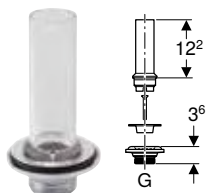

Geberit waste outlet with overflow pipe, for washbasin

click & scan

Application purposes

- For Paracelsus washbasins, without overflow

Technical data

Product material	Stainless steel / plastic

Scope of delivery

- Overflow pipe
- Waste outlet
- Seal
- Bolt

Art. no.	Colour / surface	G ["]
240.648.00.1	transparent	1 1/4