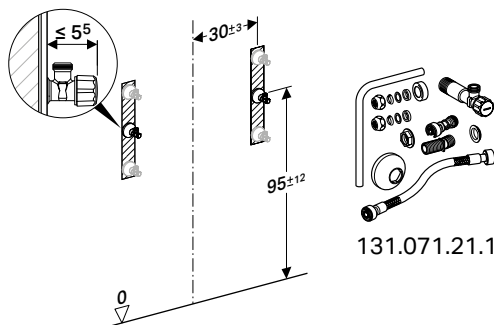

131.071.21.1

131.071.21.1 to be ordered separately