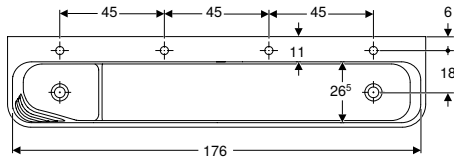

Application purposes

- For children
- For schools, childcare facilities and other educational facilities
- Suitable for children of different age groups
- For playing and learning
- For mounting on solid walls or drywalls
- For mounting on Geberit GIS set for Bambini play and washspace
- To install on Geberit Duofix elements for washbasins

Characteristics

- Four washbasin areas
- Three different heights
- Small projection
- Integrated storage function with slide and haptic area for water play and multi-sensory experience
- Rounded edges for avoiding injuries
- Shockproof
- Scratchproof
- Easy cleaning
- Seamless surface repair

Technical data

Product material	Varicor

Scope of delivery

- Washing trough

Art. no.	Colour / surface	Overflow	Drain	B [cm]	H [cm]	T [cm]
Tap hole: left and right						
502.978.00.1	Washing trough: white alpine / matt	without	left and right	180	30	39
502.978.SX.1 *	Washing trough: white alpine / matt Dekorlinie aussen: light blue / matt Dekorlinie innen: ocean blue / matt	without	left and right	180	30	39
502.978.79.1 *	Washing trough: white alpine / matt Dekorlinie aussen: light green / matt Dekorlinie innen: forest green / matt	without	left and right	180	30	39
502.978.FY.1 *	Washing trough: white alpine / matt Dekorlinie aussen: orange / matt Dekorlinie innen: carmine red / matt	without	left and right	180	30	39

* Order-based production

Can be combined with

- Geberit Bambini washbasin tap, single-lever mixer → p. 811
- Geberit Bambini washbasin tap, battery operation → p. 816
- Geberit Bambini washbasin tap, mains operation → p. 812
- Geberit Bambini washbasin tap, mains operation → p. 814

Accessories

- Assortment overview – Geberit Bambini play and washspaces for deck-mounted taps → p. 797
- Assortment overview – Geberit Bambini play and washspaces for wall-mounted taps → p. 799