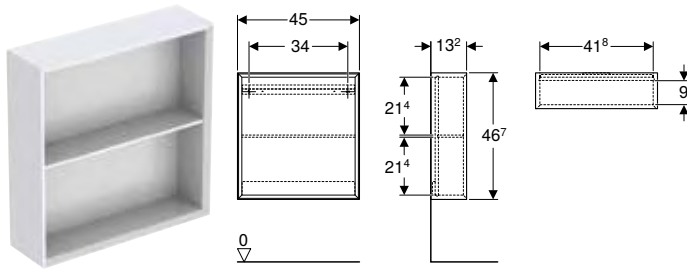

Geberit shelf unit, square

click & scan

Application purposes

- For Geberit ONE, Acanto and iCon series

Technical data

Product material	High-compressed three-layer chipboard

Characteristics

- FSC™ C134279 certified
- Wall-hung
- With one fixed shelf
- Hidden fastening
- Moisture-resistant
- Delivered preassembled

Scope of delivery

- High-level cabinet
- Fastening material

Art. no.	Colour / surface	H [cm]	T [cm]
B / width: 45 cm			
502.323.01.1	white / high-gloss coated	46.7	13.2
502.323.01.3 *	white / matt coated	46.7	13.2
502.323.JH.1	oak / wood-textured melamine	46.7	13.2
502.323.JK.1	lava / matt coated	46.7	13.2
502.323.JL.1 *	sand grey / high-gloss coated	46.7	13.2
502.323.JR.1 *	hickory / wood-textured melamine	46.7	13.2

* Order-based production