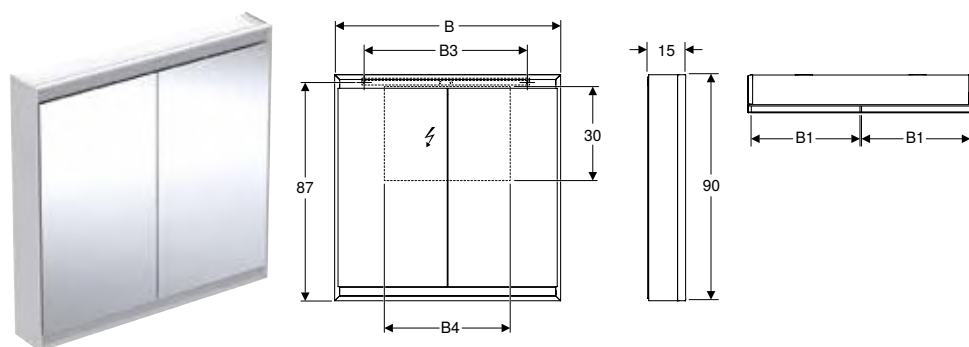

Geberit ONE mirror cabinet with ComfortLight and two doors, exposed installation, height 90 cm

click & scan

Technical data

Degree of protection	IP44
Nominal voltage	230 V AC
Mains frequency	50 Hz
Operating voltage	24 V DC
Product material	Aluminium
Light source energy efficiency class	E
Light colour	2200–4000 K
Service life of LED lighting max.	72000 h
Measuring method	L80B10
Colour rendering index	90
Standard deviation of colour matching	3 SDCM

Characteristics

- With ComfortLight
- LED lighting
- Indirect lighting
- Internal lighting
- Lighting mood infinitely adjustable from orientation light to day-light
- Functions can be triggered via touch sensor
- DALI-compatible control
- Compatible with Geberit Home App
- Time slot in desired luminous intensity adjustable with Geberit Home App
- With two doors
- Doors mirrored on both sides
- With two power sockets
- Power sockets mounted on the internal side at the top left and top right
- Continuously movable glass shelves

Scope of delivery

- 3 glass shelves
- Dummy cover for power socket left or right
- Mounting material

Art. no.	Colour / surface	B1 [cm]	B3 [cm]	B4 [cm]	H [cm]	T [cm]	Protection class	Power consumption [W]	Luminous flux (max. / above / below) [lm]
B / width: 75 cm									
505.812.00.1	anodised aluminium	36	65	35	90	15	I	75	4165 / 3248 / 917
505.812.00.2	white / powder-coated aluminium	36	65	35	90	15	I	75	4165 / 3248 / 917
B / width: 90 cm									
505.813.00.1	anodised aluminium	43.5	65	50	90	15	I	90	5058 / 3944 / 1114
505.813.00.2	white / powder-coated aluminium	43.5	65	50	90	15	I	90	5058 / 3944 / 1114
B / width: 105 cm									
505.814.00.1	anodised aluminium	51	95	65	90	15	I	105	5950 / 4640 / 1310
505.814.00.2	white / powder-coated aluminium	51	95	65	90	15	I	105	5950 / 4640 / 1310
B / width: 120 cm									
505.815.00.1	anodised aluminium	58.5	95	80	90	15	I	120	6843 / 5336 / 1507
505.815.00.2	white / powder-coated aluminium	58.5	95	80	90	15	I	120	6843 / 5336 / 1507

Accessories

- Geberit magnetic holder → p. 514
- Geberit magnifying mirror → p. 514

- Standard actuation via mirror cabinet and room push-button. Actuation via room switch must be changed accordingly in the Geberit Home app