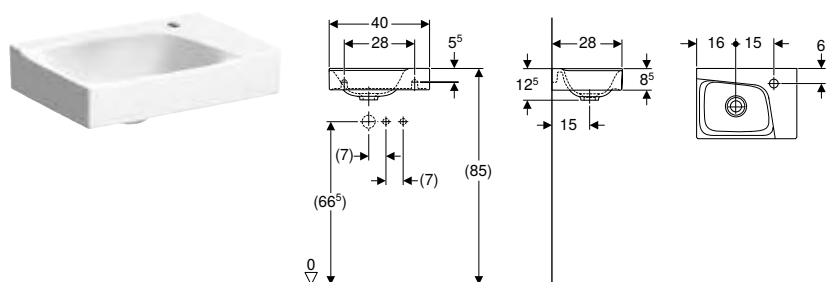

Handrinse basins

Geberit Xeno² handrinse basin

click & scan

Technical data

Product material	Fine fireclay

Characteristics

- Can be installed with a washbasin cabinet
- Asymmetrical

Art. no.	Colour / surface	Tap hole	Overflow	H [cm]	T [cm]
B / width: 40 cm					
500.529.01.1	white / KeraTect	right	without	12.5	28
500.528.01.1	white / KeraTect	left	without	12.5	28

Can be combined with

- Geberit Xeno² cabinet for handrinse basin, with one door → p. 532

Accessories

- Accessory overview – Geberit Xeno² washbasins → p. 525