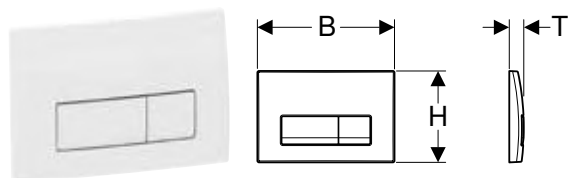

Geberit Delta50 actuator plate, square, dual flush

click & scan

Application purposes

- For flush actuation with Delta concealed cisterns

Technical data

Actuation force (N) max.	20 N

Characteristics

- Front actuation

Scope of delivery

- Mounting frame
- 2 actuator rods
- Fastening material

Art. no.	Colour / surface	Product material	B [cm]	H [cm]	T [cm]
115.119.11.1	Plate, Button: white / glossy	Plastic	24.6	16.4	2.3
115.119.14.1	Plate, Button: black matt	Plastic	24.6	16.4	2.3
115.119.21.1	Plate, Button: chrome / glossy	Plastic	24.6	16.4	2.3
115.119.46.1	Plate, Button: chrome / matt	Plastic	24.6	16.4	2.3
115.119.DW.1	Plate, Button: black / glossy	Plastic	24.6	16.4	2.3