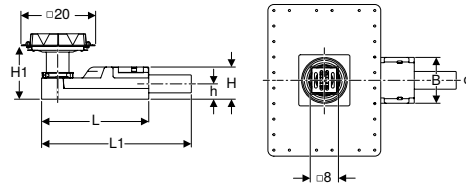

Geberit CleanPoint shower floor drain for screed height at inlet 65–90 mm

click & scan

Application purposes

- For drainage of floor-even showers
- Suitable for barrier-free construction
- For composite seals
- For screed height ≥ 65 mm at inlet
- For use as floor drain with horizontal outlet

Technical data

Depth of water seal (mm)	30 mm

Characteristics

- Suitable for tile structures on floor 2–30 mm
- Premounted sealing fleece
- Sealing fleece, 10 cm circumferential, for connecting sealing systems
- Grating made of stainless steel
- Grating can be aligned in height, inclination and offset
- Base unit made of EPS, for sound decoupling and receiving the trap
- Load-bearing capacity, class K 3 (3 kN)
- Water drainage above the composite seal

Scope of delivery

- Protection box cover with reference line
- Thin bed bonding flange
- Comb insert
- Grating frame unpunched with compensation ring
- Grating
- Trap made of PE-HD
- Fastening material

Art. no.	DN	d, $\varnothing$ [mm]	Discharge rate [l/s]	L [cm]	L1 [cm]	B [cm]	H [cm]	H1 [cm]	h [cm]
154.052.00.1	40	40	0.4	30	35.8	13	6.5	6.5–17.5	3.2

Accessories

- Geberit CleanPoint grating, screwable, 8 x 8 cm with grating frame → p. 403
- Geberit CleanPoint design grating, round, 8 x 8 cm → p. 403
- Geberit CleanPoint design grating, 8 x 8 cm → p. 403

- Consider screed height of the base unit with tile sizes < 5 cm. Have product material and thickness of the screed defined by tiler.
- Natural stone tiles in the shower area may discolour
- Screwable grating with grating frame (art. no. 154.310.00.1) must be ordered separately