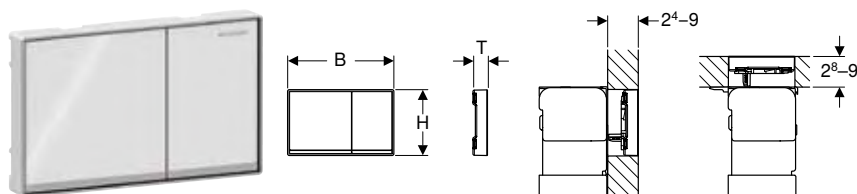

Art. no.	Colour / surface	Product material	B	H	T
			[cm]	[cm]	[cm]
115.080.16.1	Plate, Button: black matt / Easy-to-clean coated Design stripes: black / Glossy	Plastic	21.2	14.2	1
115.080.DW.1	Plate, Button: black / Glossy Design stripes: black matt	Plastic	21.2	14.2	1
115.080.JQ.1	Plate, Button: chrome / Matt, easy-to-clean coated Design stripes: chrome / Glossy	Plastic	21.2	14.2	1
115.080.JT.1	Plate, Button: white matt / Easy-to-clean coated Design stripes: chrome / Glossy	Plastic	21.2	14.2	1
115.080.KH.1	Plate, Button: chrome / Glossy Design stripes: chrome / Matt	Plastic	21.2	14.2	1
115.080.KJ.1	Plate, Button: white / Glossy Design stripes: chrome / Glossy	Plastic	21.2	14.2	1
115.080.KK.1	Plate, Button: white / Glossy Design stripes: gold-coloured / Glossy	Plastic	21.2	14.2	1
115.080.KM.1	Plate, Button: black / Glossy Design stripes: chrome / Glossy	Plastic	21.2	14.2	1

Accessories

- Geberit extension set for Sigma, Omega and Kappa concealed cisterns → p. 204

Geberit Omega60 actuator plate, square, dual flush, surface-even

Application purposes

- For flush actuation with Omega concealed cisterns
- For covering thicknesses 24–90 mm (front actuation)
- For covering thicknesses 28–90 mm (top actuation)

Scope of delivery

- Compensation frame
- 2 spacers
- 2 distance bolts
- 2 actuator rods
- Fastening material

Characteristics

- Top/front actuation
- Surface-even actuation
- Sound-absorbing actuator rods, tool-free fast adjustment

Art. no.	Colour / surface	Product material	B	H	T
			[cm]	[cm]	[cm]
115.081.GH.1	Button: chrome / brushed Design stripes, Frame: chrome / glossy	Die-cast zinc	18.4	11.4	2.5
115.081.JK.1	Button: lava / glossy glass Design stripes: reflective glass Frame: chrome / glossy	Die-cast zinc / glass	18.4	11.4	2.5
115.081.JL.1	Button: sand grey / glossy glass Design stripes: reflective glass Frame: chrome / glossy	Die-cast zinc / glass	18.4	11.4	2.5
115.081.SI.1	Button: white / glossy glass Design stripes: reflective glass Frame: chrome / glossy	Die-cast zinc / glass	18.4	11.4	2.5
115.081.SJ.1	Button: black / glossy Design stripes: reflective glass Frame: chrome / glossy	Die-cast zinc / glass	18.4	11.4	2.5

Accessories

- Geberit cover frame for Omega60 actuator plate, square → p. 200