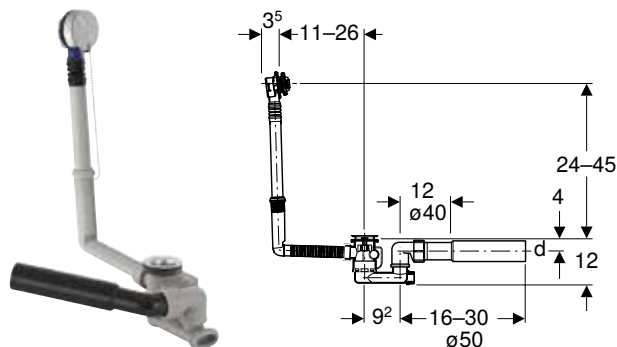

With waste plugs

Geberit bathtub drain with waste plug, d52, with ready-to-fit-set

click & scan

Application purposes

- For bathtubs with valve hole $\varnothing$ 52 mm
- For bathtubs made of steel, plastic or cast iron
- For standard-size bathtubs

Technical data

Overflow discharge rate	0.6 l/s
Depth of water seal (mm)	50 mm

Characteristics

- Quality-monitored in accordance with EN 274-3
- With overflow
- Double-sided seals on drain and overflow
- Overflow head with extendible mount can be fastened

Scope of delivery

- Ready-to-fit set
- Ball chain
- Waste outlet
- Trap
- Connection bend made of PE-HD, $\varnothing$ 40 / 50 mm
- Fastening material

Art. no.	Colour / surface	DN	d, $\varnothing$ [mm]	Discharge rate [l/s]
150.017.00.6	Cover plate: chrome / glossy	40 / 50	40 / 50	0.8