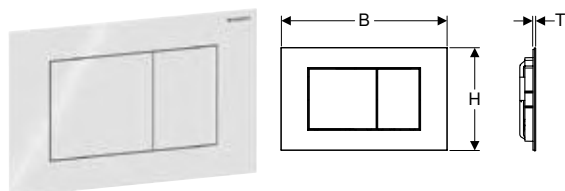

Geberit Sigma40 actuator plate, square, dual flush

click & scan

Application purposes

- For flush actuation with Sigma concealed cisterns
- For covering thicknesses ≥ 15 mm

Characteristics

- Front actuation
- Sound-absorbing actuator rods, tool-free fast adjustment

Scope of delivery

- Mounting frame
- 2 distance bolts
- 2 actuator rods

Art. no.	Colour / surface	Product material	B [cm]	H [cm]	T [cm]
115.629.14.1	Plate, Button: black matt / easy-to-clean coated	Stainless steel	24.6	15.2	0.4
115.629.FW.1	Plate, Button: brushed, easy-to-clean coated	Stainless steel	24.6	15.2	0.4
115.629.JK.1	Plate, Button: lava / glossy glass	Glass	24.6	15.2	0.6
115.629.JL.1	Plate, Button: sand grey / glossy glass	Glass	24.6	15.2	0.6
115.629.JT.1	Plate, Button: white matt / easy-to-clean coated	Stainless steel	24.6	15.2	0.4
115.629.QB.1	Plate, Button: red gold / brushed, easy-to-clean coated	Stainless steel	24.6	15.2	0.4
115.629.QD.1	Plate, Button: black chrome / brushed, easy-to-clean coated	Stainless steel	24.6	15.2	0.4
115.629.QF.1	Plate, Button: brass-coloured / brushed, easy-to-clean coated	Stainless steel	24.6	15.2	0.4
115.629.SI.1	Plate, Button: white / glossy glass	Glass	24.6	15.2	0.6
115.629.SJ.1	Plate, Button: black / glossy glass	Glass	24.6	15.2	0.6
115.629.ID.1	N Plate, Button: nickel / brushed, easy-to-clean coated	Stainless steel	24.6	15.2	0.4

N: New, available as of July 2026

Accessories

- Geberit extension set for Sigma, Omega and Kappa concealed cisterns → p. 204

New