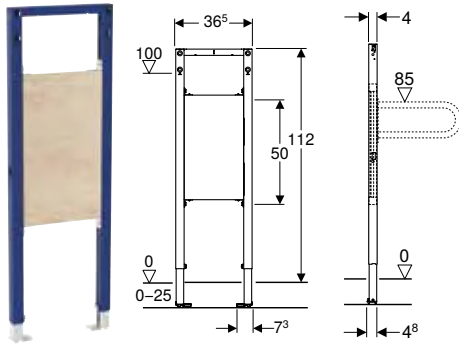

Elements for loads

Geberit Duofix element for support handles, 112 cm, barrier-free

Application purposes

- For metal and wood frame walls
- For Geberit Duofix system walls
- For installation in part- or room-height prewalls
- For installation in room-height partition walls
- Suitable for barrier-free construction
- For floor constructions 0–25 cm
- For fastening support handles

Scope of delivery

- Fastening material

Characteristics

- 2025 range
- Statically self-supporting frame, protected against corrosion with powder coating
- With pull-out plate for lateral fastening above the element on metal or wood profiles or on Geberit Duofix system studs
- Alternative fastening point for wall anchors
- Rotating foot plates, suitable for installation in U profiles UW 50 and UW 75
- Foot plates that can be mounted in Geberit Duofix system rail without tools, without additional components
- Galvanised non-slip leg supports protected against corrosion
- Mounting plate height-adjustable
- Mounting plate made of veneered wood, waterproof bonded
- Building material class B2 in accordance with DIN 4102-1, resp. class D-s2, d0 in accordance with EN 13501-3
- Formaldehyde release class A in accordance with EN 1084, resp. Class E 1 according to EN 13936

Art. no.	B [cm]	H [cm]	T [cm]
111.790.00.2	36.5	112	4

Accessories

- Geberit Duofix set of wall anchors for single installation → p. 89
- Geberit Duofix set of wall anchors for single and system installation → p. 33
- Geberit Duofix set of wall anchor extensions → p. 91
- Geberit Duofix set of foot fastener on rear wall → p. 96
- Geberit Duofix set of foot extensions 20 cm length → p. 95