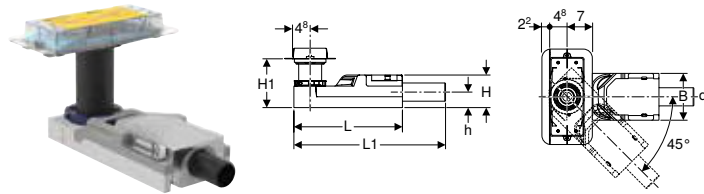

Showers

Floor drainage systems for showers
Shower channels

Geberit installation set for CleanLine shower channel, for screed height at inlet 65–90 mm

click & scan

Application purposes

- For drainage of Geberit shower channels of the CleanLine series
- For composite seals
- For screed height ≥ 65 mm at inlet
- For use as floor drain with horizontal outlet

Characteristics

- Premounted sealing fleece
- Sealing fleece, 10 cm circumferential, for connecting sealing systems
- Base unit made of EPS, for sound decoupling and receiving the trap

Technical data

Depth of water seal (mm)	30 mm

Scope of delivery

- Protection box cover with reference line
- Thin bed bonding flange
- Trap made of PE-HD
- Fastening material

Art. no.	DN	d, $\emptyset$ [mm]	Discharge rate [l/s]	L [cm]	L1 [cm]	B [cm]	H [cm]	H1 [cm]	h [cm]
154.152.00.1	40	40	0.4	30	35.8	13	6.5	6.5–17.5	3.2

To order additionally

- Shower channel of the CleanLine series

Accessories

- Geberit CleanLine20 shower channel → p. 394
- Geberit CleanLine30 shower channel → p. 395
- Geberit CleanLine50 shower channel → p. 396
- Geberit CleanLine60 shower channel for thin floorings → p. 396
- Geberit CleanLine80 shower channel → p. 397
- Geberit CleanLine shower channel, tile-bearing → p. 394

- Consider screed height of the base unit with tile sizes < 5 cm. Have product material and thickness of the screed defined by tiler.