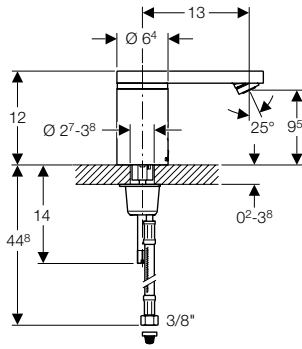

Taps

Washbasin taps
Deck-mounted, battery operation

Geberit Type 186 washbasin tap, battery operation

click & scan

Application purposes

- For installation in washbasins or washtops
- For connecting cold and hot water (only for model with mixer)
- For connecting cold or mixed water (only for model without mixer)
- Suitable for use with stainless steel sinks
- Model without mixer suitable for combination with continuous flow heater, see technical data sheet "Washbasin taps with continuous flow heaters"

Technical data

Battery type	CR-P2 (6 V)
Degree of protection	IP44
Operating voltage	6 V DC
Operating pressure	0.5–8 bar
Differentiated pressure CW/WW max.	1.5 bar
Water test pressure max.	16 bar
Test pressure air / inert gas max.	3 bar
Ambient temperature	1–40 °C
Water temperature short-term max.	90 °C
Flow rate at 300 kPa / 3 bar	6 l/min
Interval flush time, factory setting	3 s
Product material	Brass chrome-plated

Characteristics

- Tap group I in accordance with DIN 4109
- Infrared user detection
- Vandal-resistant
- Temperature presetting via mixer (only for model with mixer)
- Not possible to set just hot water or just cold water (only for model with mixer)
- Warning when the battery is low
- Functions can be set and queried with the Geberit Service Handy
- Device settings and operation with mobile device via integrated Bluetooth® interface
- Compatible with Geberit Control App
- Wirelessly connectable with Geberit Gateway via Bluetooth®
- Compatible with Geberit Connect
- With integrated check valve

Scope of delivery

- Basket filter
- Lithium battery, type CR-P2, 6 V
- Tap aerator key
- Fastening material

Art. no.	Colour / surface	Mixer	H [cm]
116.236.21.1	chrome / glossy	without mixer	12
116.246.21.1	chrome / glossy	with mixer	12
116.256.21.1	chrome / glossy	with mixer and handle	12

Accessories

- Geberit tap aerator for Types 6x, 8x and 18x washbasin taps → p. 352