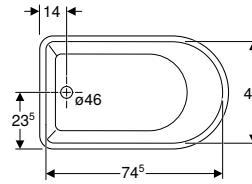

Bathtubs

Bathtubs made of solid surface material

Geberit Bambini asymmetrical bathtub for babies

click & scan

Application purposes

- For mounting in washtops
- For childcare

Technical data

Product material	Varicor

Characteristics

- Outlet at foot
- Asymmetrical
- Antibacterial
- Shockproof
- Scratchproof
- Easy cleaning
- Seamless surface repair
- Drain hole $\varnothing$ 46 mm

Scope of delivery

- Bathtub
- Drain assembly
- Waste plug made of rubber
- Overflow pipe

Art. no.	Colour / surface	L [cm]	L2 [cm]	B [cm]	B2 [cm]	H [cm]	Total water capacity [l]	With overflow hole
406010016	white alpine / matt	76.5	64.5	47	32	28.5	40	No