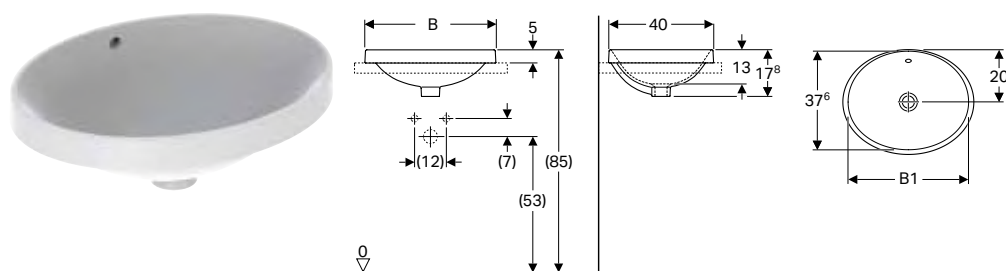

Geberit VariForm countertop washbasin, oval

click & scan

Application purposes

- For mounting in washtops from above

Technical data

Product material	Vitreous china

Characteristics

- Oval
- Easy to mount thanks to provided cutout template

Scope of delivery

- Template

Art. no.	Colour / surface	Tap hole	Overflow	B1 [cm]	H [cm]	T [cm]
B / width: 50 cm						
500.708.01.2	white	without	visible, symmetrical	46	17.8	40
500.710.01.2 *	white	without	without	46	17.8	40
B / width: 55 cm						
500.716.01.2	white	without	visible, symmetrical	53	17.8	40
500.718.01.2 *	white	without	without	53	17.8	40

* Order-based production

Accessories

- Geberit waste outlet with free outlet and valve cover
- Geberit waste outlet with free outlet, screen