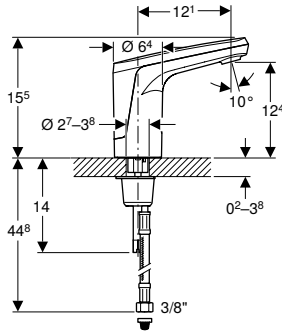

Taps

Washbasin taps
Deck-mounted, mains operation

Geberit Type 80 washbasin tap, mains operation

click & scan

Application purposes

- For installation in washbasins or washtops
- For connecting cold and hot water (only for model with mixer)
- For connecting cold or mixed water (only for model without mixer)
- Suitable for use with stainless steel sinks
- Model with mixer not suitable for continuous flow heater

Technical data

Degree of protection	IP44
Nominal voltage	230 V AC
Mains frequency	50–60 Hz
Operating voltage	12 V AC
Cable length	1.9 m
Operating pressure	0.5–8 bar
Differentiated pressure CW/WW max.	1.5 bar
Water test pressure max.	16 bar
Test pressure air / inert gas max.	3 bar
Ambient temperature	1–40 °C
Water temperature short-term max.	90 °C
Flow rate at 300 kPa / 3 bar	5.7 l/min
Interval flush time, factory setting	3 s
Product material	Die-cast zinc, chrome-plated

Characteristics

- Tap group I in accordance with DIN 4109
- Infrared user detection
- Vandal-resistant
- Temperature presetting via mixer (only for model with mixer)
- Not possible to set just hot water or just cold water (only for model with mixer)
- Functions can be set and queried with the Geberit Service Handy
- With integrated check valve

Scope of delivery

- Basket filter
- Power supply unit plug
- Tap aerator key
- Fastening material

Art. no.	Colour / surface	Mixer	H [cm]	Power consumption [W]	Plug type
116.133.21.1	chrome / glossy	without mixer	15.5	0.1	SEV T11
116.134.21.1	chrome / glossy	with mixer	15.5	0.1	SEV T11