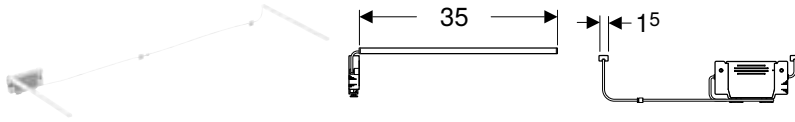

Geberit light strip for drawer, left and right, length 35 cm

click & scan

Application purposes

- For Geberit ONE, Acanto and iCon series

Technical data

Operating voltage	7.5 V DC
Product material	Plastic
Light source energy efficiency class	E
Light colour	3500 K

Characteristics

- Period of use, 3–6 months
- Rechargeable with Micro-USB cable

Scope of delivery

- Light strip left and right
- Fastening material
- USB cable

Art. no.	L [cm]	Protection class	Power consumption [W]
502.031.00.1	35	III	≤ 1

Accessories

- Accessory overview – Geberit iCon bathroom furniture → p. 607
- Accessory overview – Geberit ONE bathroom furniture → p. 477
- Accessory overview – Geberit Acanto bathroom furniture → p. 557