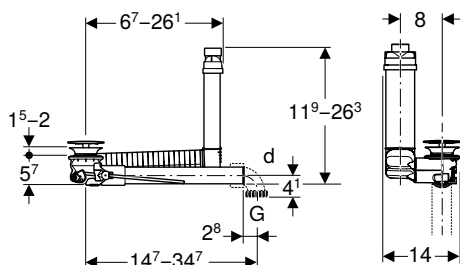

Geberit Clou washbasin connector, space-saving model, slim design, with lever actuation and valve cover

click & scan

Application purposes

- For washbasins without visible overflow
- For washbasins with material thickness 15–20 mm near the waste outlet
- For space-saving installation on washbasins
- For space-saving installation on washbasins with cabinet without trap cutout

Characteristics

- Quality-monitored in accordance with EN 274-3
- Hygienic with optimum flow behaviour
- Waste outlet can be closed
- Actuation using rod
- Hidden overflow function
- Length and height can be adapted to washbasin
- With integrated hair trap

Technical data

Product material	Brass chrome-plated / plastic

Scope of delivery

- Waste outlet
- Connection bend 90° made of PP, G 1 1/4"
- Actuator lever
- Plug
- Valve cover
- Washbasin connector

Art. no.	Colour / surface	d, ø [mm]	Discharge rate [l/s]	G ["]	AB [mm]
152.013.21.1	chrome / glossy	32	0.25	1 1/4	15–20

- For washbasins with material thickness of 8–15 mm in the waste outlet area, the flat gasket art. no. 245.413.00.1 must also be used