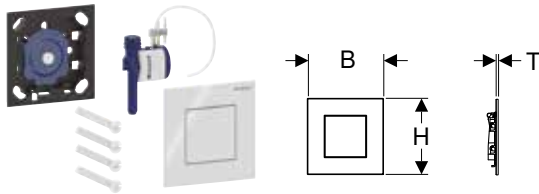

Geberit urinal flush control with pneumatic flush actuation, Type 40 actuator plate, square

click & scan

Application purposes

- For manual flush actuation of urinals

Technical data

Flow pressure	1–8 bar
Water test pressure max.	16 bar
Test pressure air / inert gas max.	3 bar
Actuation force (N) max.	12 N
Flow rate at 100 kPa / 1 bar without flow limiter	0.3 l/s
Flow rate at 100 kPa / 1 bar with flow limiter	0.18 l/s
Flush time, adjustment range	4 s / 8 s / 12 s

Characteristics

- Actuator plate with securing bar
- Flush time setting with air nozzles (pneumatic)
- Low flush actuation force
- Short stroke movement
- Flush volume can be reduced to 0.5 l per flush with regulating screw of installation set
- Tap group II in accordance with DIN 4109
- Components in contact with drinking water lead-free

Scope of delivery

- Type 40 actuator plate, square
- Pneumatic flush actuation, premounted on mounting frame
- Pneumatic valve
- Fastening material

Art. no.	Colour / surface	Product material	B	H	T
			[cm]	[cm]	[cm]
116.217.14.1	Plate, Button: black matt / easy-to-clean coated	Stainless steel	12.5	12.5	0.2
116.217.FW.1	Plate, Button: brushed, easy-to-clean coated	Stainless steel	12.5	12.5	0.2
116.217.JK.1	Plate, Button: lava / glossy glass	Glass	12.5	12.5	0.4
116.217.JL.1	Plate, Button: sand grey / glossy glass	Glass	12.5	12.5	0.4
116.217.JT.1	Plate, Button: white matt / easy-to-clean coated	Stainless steel	12.5	12.5	0.2
116.217.QB.1	Plate, Button: red gold / brushed, easy-to-clean coated	Stainless steel	12.5	12.5	0.2
116.217.QD.1	Plate, Button: black chrome / brushed, easy-to-clean coated	Stainless steel	12.5	12.5	0.2
116.217.QF.1	Plate, Button: brass-coloured / brushed, easy-to-clean coated	Stainless steel	12.5	12.5	0.2
116.217.SI.1	Plate, Button: white / glossy glass	Glass	12.5	12.5	0.4
116.217.SJ.1	Plate, Button: black / glossy glass	Glass	12.5	12.5	0.4
116.217.ID.1	N Plate, Button: nickel / brushed, easy-to-clean coated	Stainless steel	12.5	12.5	0.2

N: New, available as of July 2026

Can be combined with

- Geberit installation set with flush pipe, for urinal flush control, universal → p. 286
- Geberit installation set with nipple made of brass, for urinal flush control, universal → p. 287
- Geberit Duofix element for urinal, 112–130 cm, universal → p. 72
- Geberit Duofix element for urinal, 112–130 cm, universal, for spray head → p. 73
- Geberit GIS element for urinal, 114 cm, universal → p. 119
- Geberit GIS element for urinal, 114 cm, universal, for spray head → p. 120
- Geberit Kombifix element for urinal, 109–127 cm, universal → p. 23
- Geberit Kombifix element for urinal, 109–127 cm, universal, for spray head → p. 24