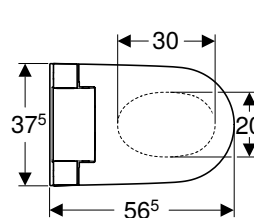

Geberit AquaClean Alba WC complete solution, wall-hung WC

Application purposes

- For convenient toilet use
- For gently cleaning the anal area with water

Technical data

Degree of protection	IPX4
Nominal voltage	230 V AC
Mains frequency	50 Hz
Power consumption in standby mode max.	0.5 W
Flow pressure	0.5–10 bar
Operating temperature	5–40 °C
Water temperature, adjustment range	34–40 °C
Spray time	20 s
WC seat load max.	150 kg

Scope of delivery

- Water supply connection set for Sigma and Omega concealed cisterns 12 cm, installation height 112 cm
- Female socket for mains connection
- Sound insulation set
- Remote control with wall-mounted case and battery CR2032
- Fastening material

Characteristics

- Water heating by storage water heater
- Anal shower with WhirlSpray shower technology
- Spray intensity can be set to five different levels
- Shower water temperature can be adjusted via Geberit Home App
- Spray arm can be set to five different positions via Geberit Home App
- Adjustable oscillating spray (automatic forward and reverse motion of the spray arm)
- Automatic pre- and postrinsing of the spray nozzle with fresh water
- Descaling programme
- Wall-hung
- Rimless WC ceramic appliance featuring TurboFlush flush technology
- Horizontal outlet
- Washdown WC
- User detection
- WC seat ring and WC lid with soft-closing mechanism
- WC lid with SoftOpening
- WC seat ring and WC lid with quick release
- Functions can be controlled remotely
- Compatible with Geberit Home App
- Water supply connection on the left, hidden behind the WC ceramic
- Mains connection with flexible three-core sheathed cable, on the right side, hidden behind the WC ceramic
- External water supply connection on the left possible with accessories
- External mains connection with power outlet on the right possible
- Approval in accordance with (DIN) EN 1717 / (DIN) EN 13077

Art. no.	Colour / surface	B [cm]	H [cm]	T [cm]	Protection class	Power consumption [W]	QuickRelease function
146.350.01.1	WC ceramic appliance: white / KeraTect Design cover: white / glossy	37.5	40.5	56.5	I	850	Yes, WC seat ring and WC lid

To order additionally

- Geberit straight connector with sleeve and cover caps

Accessories

- Accessory overview – Water and electrical connection for Geberit concealed cisterns → p. 851