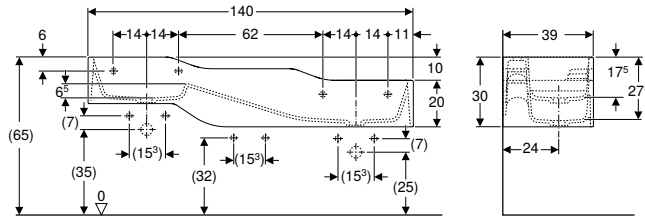

Geberit Bambini play and washspace, with three washbasin areas, lower basin on the right

click & scan