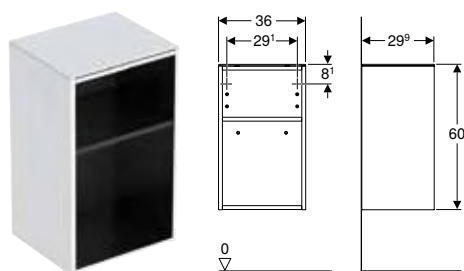

Geberit Smyle low cabinet, open

click & scan

Technical data

Product material	High-compressed three-layer chipboard

Scope of delivery

- Low cabinet
- Fastening material

Characteristics

- FSC™ C134279 certified
- Wall-hung
- Can be connected with medium cabinet to form a tall cabinet
- With one movable shelf
- Moisture-resistant
- Cover plate made of glass
- Delivered preassembled

Art. no.	Colour / surface	B [cm]	H [cm]	T [cm]
500.358.00.1	white / high-gloss coated	36	60	29.9
500.358.JK.1 *	lava / matt coated	36	60	29.9
500.358.JL.1 *	sand grey / high-gloss coated	36	60	29.9
500.358.JR.1	hickory / wood-textured melamine	36	60	29.9

* Order-based production

Can be combined with

- Geberit Smyle medium cabinet with one door and internal mirror → p. 666

Accessories

- Accessory overview – Geberit Smyle bathroom furniture → p. 659