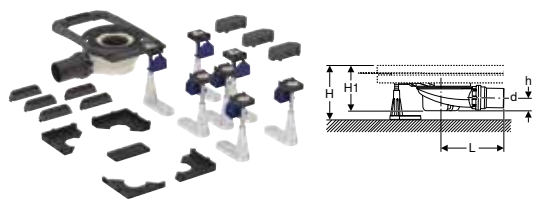

New

Geberit Duofix shower drain with seven long feet, integrated for CleanFloor30 shower surface, depth of water seal 50 mm

click & scan

Application purposes

- For drainage of Geberit CleanFloor30 shower surfaces, integrated
- For floor constructions up to upper edge of the finished floor 13.5–25 cm
- For fastening to Geberit Duofix installation frames for shower surfaces
- For use as floor drain with horizontal outlet

Characteristics

- Quality-monitored in accordance with EN 274-3
- Removable trap cup
- Threaded rods can be shortened

Scope of delivery

- Shower drain $\varnothing$ 90 mm
- Straight connector made of PE-HD
- Feet for installation frame
- 14 rubber supports
- Holder for shower drain
- Assembly clamp
- Fastening screw

Art. no.	DN	d, $\varnothing$ [mm]	H [cm]	H1 [cm]	h [cm]
551.566.00.1	50	50	13.5–25	11.8	3.3

Available as of April 2026

To order additionally

- Geberit CleanFloor30 integrated shower surface, with sealing fleece
- Geberit Duofix installation frame for shower surfaces

New