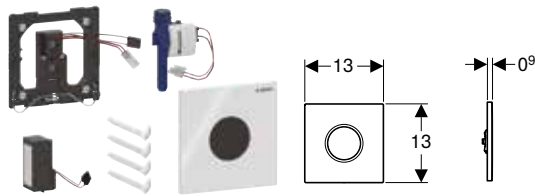

Concealed

With electronic flush actuation, mains operation

Geberit urinal flush control with electronic flush actuation, mains operation, Type 01 cover plate, round

click & scan

Application purposes

- For automatic flush actuation of urinals

Technical data

Degree of protection	IP45
Nominal voltage	110–240 V AC
Mains frequency	50–60 Hz
Operating voltage	4.5 V DC
Flow pressure	1–8 bar
Water test pressure max.	16 bar
Test pressure air / inert gas max.	3 bar
Flow rate at 100 kPa / 1 bar without flow limiter	0.3 l/s
Flow rate at 100 kPa / 1 bar with flow limiter	0.18 l/s
Interval flush time, factory setting	5 s
Detection time, factory setting	7 s
Flush time, adjustment range	1–15 s
Flush time, factory setting	7 s

Characteristics

- Cover plate with securing bar
- Water-saving hybrid mode can be set
- Adjustable interval flush
- Preflush can be set
- Power failure control unit
- Valve-closing function when power fails
- Functions can be set and queried with the Geberit Service Handy
- Device settings and operation with mobile device via integrated Bluetooth® interface
- Compatible with Geberit Control App
- Wired networkable with Geberit gateway via GEBUS converter
- Wirelessly connectable with Geberit Gateway via Bluetooth®
- Compatible with Geberit Connect
- Flush volume can be reduced to 0.5 l per flush with regulating screw of installation set
- Tap group II in accordance with DIN 4109
- Components in contact with drinking water lead-free

Scope of delivery

- Type 01 cover plate, IR window, round
- Mounting frame
- Infrared control, premounted on mounting frame
- Solenoid valve
- Power supply unit
- Fastening material

Art. no.	Colour / surface	Product material	Power consumption [W]
116.021.11.5	Plate: white / glossy	Die-cast zinc	≤ 0.5
116.021.21.5	Plate: chrome / glossy	Die-cast zinc	≤ 0.5
116.021.DW.5	Plate: black / glossy	Die-cast zinc	≤ 0.5
116.021.JQ.5	Plate: chrome / matt, easy-to-clean coated	Die-cast zinc	≤ 0.5

Can be combined with

- Geberit installation set with flush pipe, for urinal flush control, universal → p. 286
- Geberit installation set with nipple made of brass, for urinal flush control, universal → p. 287
- Geberit Duofix element for urinal, 112–130 cm, universal → p. 72
- Geberit Duofix element for urinal, 112–130 cm, universal, for spray head → p. 73
- Geberit GIS element for urinal, 114 cm, universal → p. 119
- Geberit GIS element for urinal, 114 cm, universal, for spray head → p. 120
- Geberit Kombifix element for urinal, 109–127 cm, universal → p. 23
- Geberit Kombifix element for urinal, 109–127 cm, universal, for spray head → p. 24