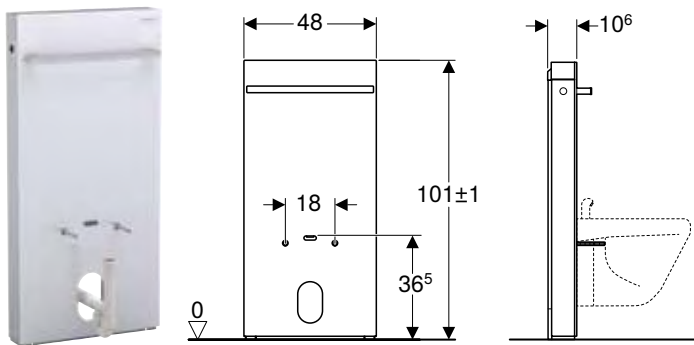

Consumables

Geberit Type 3 set of ceramic honeycomb filters

click & scan

Application purposes

- For odour neutralisation
- For Geberit AquaClean Tuma Comfort
- For Geberit AquaClean Mera
- For Geberit Monolith Plus sanitary modules

Scope of delivery

- Set of 2 pieces
- Ceramic honeycomb filter

Characteristics

- Service life of filter, 1 year

Art. no.

147.072.00.1

Sanitary modules for bidets

For wall-hung and floor-standing bidets

Geberit Monolith sanitary module for bidet, 101 cm, with towel rail

click & scan

Application purposes

- For renovations, conversions and new buildings
- For floor-standing and wall-hung bidets
- For deck-mounted taps
- For wall inlets
- For water supply connections at the bottom
- For replacing wall-hung and floor-standing bidets
- For mounting on finished floors
- For installation in front of drywalls or solid walls

Scope of delivery

- Water supply connection set with 2 elbow tap connectors 90° Rp 1/2" and G 3/8"
- P-trap
- Cover
- Base cover
- Fastening material for drywall
- Fastening material for solid wall

Characteristics

- Compensation of dimensional tolerances possible
- Fastening distance for wall-hung bidet 18 cm
- Height-adjustable up to 7 cm
- Front cladding made of glass (ESG)
- Wall inlet height 8–21 cm from finished floor
- Fastening height wall-hung bidet 35 ± 1 cm
- Side cladding made of aluminium brushed
- Bright chrome-plated towel rail
- Self-supporting
- Water supply connection on the bottom

Art. no.	Colour / surface	B [cm]	H [cm]	T [cm]
131.030.JK.5	Front: lava / glass Side cladding: black / brushed aluminium	48	101	10.6
131.030.JL.5	Front: sand grey / glass Side cladding: brushed aluminium	48	101	10.6
131.030.SI.5	Front: white / glass Side cladding: brushed aluminium	48	101	10.6
131.030.SJ.6	Front: black / glass Side cladding: black / brushed aluminium	48	101	10.6