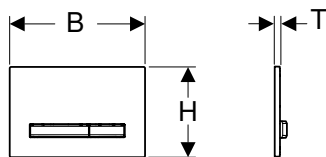

Geberit Sigma50 actuator plate, square, dual flush, metal colour brass-coloured

click & scan

Application purposes

- For flush actuation with Sigma concealed cisterns

Technical data

Actuation force (N) max.	20 N

Characteristics

- Front actuation
- Actuator buttons and mounting plate, easy-to-clean coated
- Sound-absorbing actuator rods, tool-free fast adjustment

Scope of delivery

- Mounting frame
- 2 distance bolts
- 2 actuator rods

Art. no.	Colour / surface	Product material	B	H	T
			[cm]	[cm]	[cm]
115.672.00.2	Base plate, Button: brass-coloured / Brushed, easy-to-clean coated Cover plate: customised	Die-cast zinc	24.6	16.4	1
115.672.11.2	Base plate, Button: brass-coloured / Brushed, easy-to-clean coated Cover plate: white / Glossy	Die-cast zinc / plastic	24.6	16.4	1.3
115.672.DW.2	Base plate, Button: brass-coloured / Brushed, easy-to-clean coated Cover plate: black / Glossy	Die-cast zinc / plastic	24.6	16.4	1.3