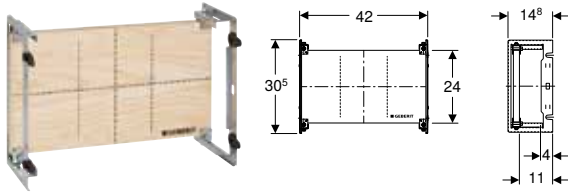

Geberit GIS mounting plate, universal, 24 x 42 cm, concealed installation

click & scan

Application purposes

- For installation in Geberit GIS support systems for prewalls, partition walls or freestanding walls
- For installation of concealed taps and fans, hygiene flush units and other built-in devices

Characteristics

- Infinitely variable height adjustment in Geberit GIS structure
- Mounting plate adjustable in height, width and depth
- Mounting plate made of veneered wood, waterproof bonded
- Building material class B2 in accordance with DIN 4102-1, resp. class D-s2, d0 in accordance with EN 13501-3
- Formaldehyde release class A in accordance with EN 1084, resp. Class E 1 according to EN 13936
- Mounting plate can be cut to size
- Crossbar, zinc-plated
- Crossbar with four quick-action fasteners

Art. no.	B [cm]	H [cm]	h1 [cm]	T [cm]
461.173.00.1	42	30.5	24	14.8