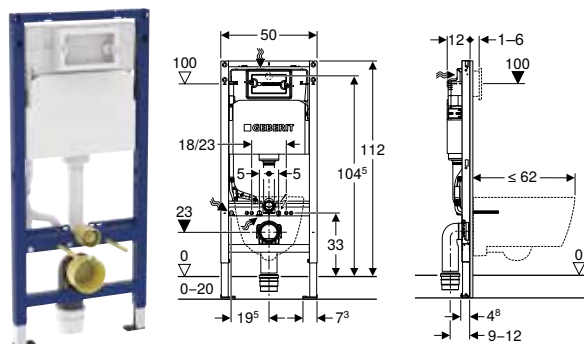

Art. no.	B [cm]	H [cm]	T [cm]
111.153.00.3	50	112	12

Accessories

- Accessory overview – Geberit Duofix elements for WCs → p. 41

- Actuator plate has to be ordered separately

Geberit Duofix element for wall-hung WC, 112 cm, with Delta concealed cistern 12 cm