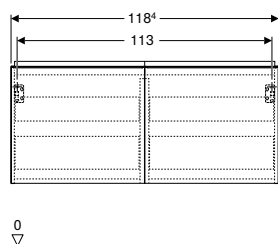

Mix & Match

Geberit Acanto cabinet for double washbasin, with two drawers and two internal drawers

click & scan

Geberit
Acanto

Technical data

Product material	High-compressed three-layer chipboard
Drawer load max.	20 kg

Scope of delivery

- Cabinet for double washbasin
- Fastening material

Characteristics

- FSC™ C134279 certified
- Wall-hung
- With two drawers
- With two internal drawers
- Opening with handle
- Exchangeable handle
- Drawer with soft closing
- Drawer without trap cutout
- Moisture-resistant
- Delivered preassembled

Art. no.	Colour / surface	Mix & Match	B [cm]	H [cm]	T [cm]
Washbasin width: 120 cm					
503.007.01.1	Body, Front: white / high-gloss coated Handle: white / matt powder-coated	Yes	118.4	54.1	47.5
503.007.01.2	Body: white / high-gloss coated Front: white / glossy glass Handle: white / matt powder-coated	Yes	118.4	54.1	47.5
503.007.01.3 *	Body, Front: white / matt coated Handle: white / matt powder-coated	Yes	118.4	54.1	47.5
503.007.JH.1	Body, Front: oak / wood-textured melamine Handle: lava / matt powder-coated	Yes	118.4	54.1	47.5
503.007.JK.1	Body, Front: lava / matt coated Handle: lava / matt powder-coated	Yes	118.4	54.1	47.5
503.007.JK.2	Body: lava / matt coated Front: lava / glossy glass Handle: lava / matt powder-coated	Yes	118.4	54.1	47.5
503.007.JR.1 *	Body, Front: hickory / wood-textured melamine Handle: lava / matt powder-coated	Yes	118.4	54.1	47.5

* Order-based production

Can be combined with

- Geberit Acanto low cabinet with one drawer and one internal drawer → p. 567
- Geberit iCon Light double washbasin → p. 602
- Geberit Acanto double washbasin → p. 555
- Geberit iCon double washbasin → p. 601

Accessories

- Accessory overview – Geberit Acanto bathroom furniture → p. 557

- A Geberit washbasin connector, space-saving model is required for the installation of the base cabinet. See assortment overview washbasin series or online catalogue, washbasin accessories
- Mix & Match: Articles of the same width can be freely combined in the Geberit ONE, Acanto and iCon series