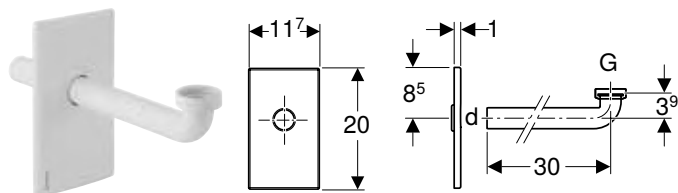

Geberit ready-to-fit set for washbasin with concealed trap

Application purposes

- For Geberit installation elements for washbasins, with concealed trap
- Not suitable for Geberit in-wall cabinets

Characteristics

- Cover plate can be height-adjusted ± 3 cm during final installation
- Rotatable cover plate
- Fastening without screws

Scope of delivery

- Cover plate
- Flat gasket
- Connection bend, $\varnothing 32$ mm
- Seal $\varnothing 40 / 32$ mm

Art. no.	Colour / surface	d, $\varnothing$ [mm]	G ["]	Product material
115.416.11.1	white alpine	32	1 1/4	Plastic
115.416.21.1	chrome / Glossy	32	1 1/4	Plastic

Geberit Duofix set of wall anchor extensions

Application purposes

- For extending Geberit Duofix wall anchors by 20 cm
- For Geberit Duofix wall anchors with threaded rod M10

Characteristics

- Can be shortened
- Zinc-plated

Art. no.
111.887.00.1

Scope of delivery

- Set of 2 pieces

Geberit Duofix flat-head screw T25, for thin sheet metal

Application purposes

- For fastening Geberit Duofix elements and system parts made of steel with a thickness of 0.6 mm
- For fastening to the lateral pull-out plate of the Geberit Duofix element
- For fastening to CW profiles with material thickness 0.6 mm
- For Geberit Duofix elements with cargo plate (from 2025 series), if CW profiles are sufficient for the application

Characteristics

- Zinc-plated
- Thread-rolling screw, 5.0 x 20 mm
- Flat head with T25
- Collar formation during thread shaping for higher extension values

Art. no.
111.926.00.1