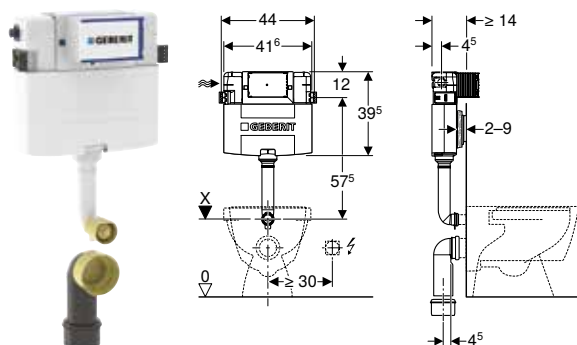

Technical data

Flow pressure	0.1–10 bar
Flush volume, factory setting	6 l / 3 l
Flush volume large, adjustment range	4 l / 4.5 l / 6 l / 7.5 l
Flush volume small, adjustment range	2–4 l
Flow rate at 300 kPa / 3 bar	0.16 l/s
Product material	Plastic

Scope of delivery

- Water supply connection R 1/2", compatible with MasterFix and MeplaFix, with integrated angle stop valve and hand wheel
- Protection box for service opening
- Connection set for WC, ø 90 mm
- Connection bend, ø 90 / 110 mm
- 2 protection plugs
- 2 fixing brackets
- Fastening material

Art. no.	B [cm]	H [cm]	T [cm]
109.050.00.1	44	39.5	12

- Actuator plate has to be ordered separately

Geberit Omega concealed cistern 12 cm, 6 / 3 litres, installation height 106 cm

Application purposes

- For masonry walls
- For installation in part or room-height prewall installations
- For installation in room-height installation walls
- For floor-standing and wall-hung WCs
- For dual flush

Technical data

Flow pressure	0.1–10 bar
Flush volume, factory setting	6 l / 3 l
Flush volume large, adjustment range	4 l / 4.5 l / 6 l / 7.5 l
Flush volume small, adjustment range	2–4 l
Flow rate at 300 kPa / 3 bar	0.16 l/s
Product material	Plastic

Characteristics

- Concealed cistern with front actuation
- Concealed cistern, fully insulated against condensation
- Immediate post flush possible with factory setting
- Welded flush bend
- Tool-free installation and maintenance work on concealed cistern
- Water supply connection on the left or rear left
- Protection box for service opening can be cut to length

Scope of delivery

- Water supply connection R 1/2", compatible with MasterFix and MeplaFix, with integrated angle stop valve and hand wheel
- Protection box for service opening
- Connection set for WC, ø 90 mm
- Connection bend, ø 90 / 110 mm
- 2 protection plugs
- 2 fixing brackets
- Fastening material

Art. no.	B [cm]	H [cm]	T [cm]
109.060.00.1	44	39.5	12

- Actuator plate has to be ordered separately