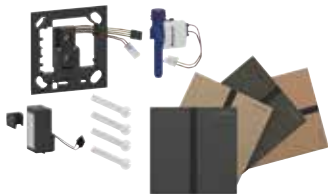

New

Geberit urinal flush control with electronic flush actuation, battery operation, Type 40 cover plate, square, customised finish

click & scan

Application purposes

- For automatic flush actuation of urinals

Technical data

Battery type	Alkaline (1.5 V AA)
Service life, supplied battery	2 years
Degree of protection	IP45
Operating voltage	3 V DC
Flow pressure	1–8 bar
Water test pressure max.	16 bar
Test pressure air / inert gas max.	3 bar
Flow rate at 100 kPa / 1 bar without flow limiter	0.3 l/s
Flow rate at 100 kPa / 1 bar with flow limiter	0.18 l/s
Interval flush time, factory setting	5 s
Detection time, factory setting	7 s
Flush time, adjustment range	1–15 s
Flush time, factory setting	7 s

Characteristics

- Cover plate with securing bar
- Water-saving hybrid mode can be set
- Adjustable interval flush
- Preflush can be set
- Functions can be set and queried with the Geberit Service Handy
- Device settings and operation with mobile device via integrated Bluetooth® interface
- Compatible with Geberit Control App
- Wired networkable with Geberit gateway via GEBUS converter
- Wirelessly connectable with Geberit Gateway via Bluetooth®
- Compatible with Geberit Connect
- Warning when the battery is low
- Valve-closing function when battery is flat
- Flush volume can be reduced to 0.5 l per flush with regulating screw of installation set
- Tap group II in accordance with DIN 4109
- Components in contact with drinking water lead-free

Scope of delivery

- Type 40 cover plate, IR window, square
- Infrared control, premounted on mounting frame
- Solenoid valve
- Battery compartment
- 2 alkaline manganese batteries type AA 1.5 V
- Fastening material

Art. no.	Colour / surface	Product material	B [cm]	H [cm]	T [cm]	Power consumption [W]
004.801.00.2 *	galvanized	Stainless steel	12.5	12.5	0.2	≤ 0.5
004.801.00.3 *	galvanized and varnished	Stainless steel	12.5	12.5	0.2	≤ 0.5

Available as of April 2026; * Order-based production

Can be combined with

- Geberit installation set with flush pipe, for urinal flush control, universal → p. 286
- Geberit installation set with nipple made of brass, for urinal flush control, universal → p. 287
- Geberit Duofix element for urinal, 112–130 cm, universal → p. 72
- Geberit Duofix element for urinal, 112–130 cm, universal, for spray head → p. 73
- Geberit GIS element for urinal, 114 cm, universal → p. 119
- Geberit GIS element for urinal, 114 cm, universal, for spray head → p. 120
- Geberit Kombifix element for urinal, 109–127 cm, universal → p. 23
- Geberit Kombifix element for urinal, 109–127 cm, universal, for spray head → p. 24

- All available colours and surfaces as well as delivery times are listed in the document entitled "Actuator plates and urinal flush controls with customer-specific finish". The document is available online in the "Documents" section of the product catalogue. In the printed product catalogue, the QR code leads to the online product page with the document.