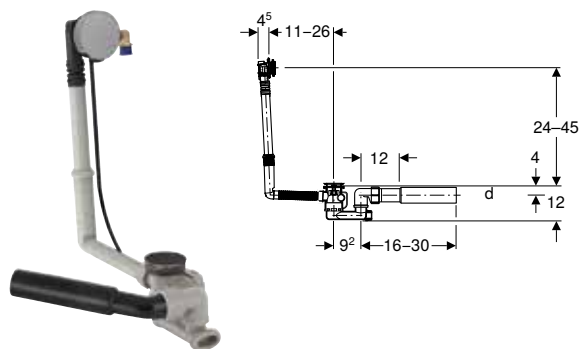

Geberit bathtub drain with turn handle and inlet, d52, length 26cm, with ready-to-fit-set

Application purposes

- For bathtubs with valve hole ø 52 mm
- For bathtubs made of steel, plastic or cast iron
- For standard-size bathtubs