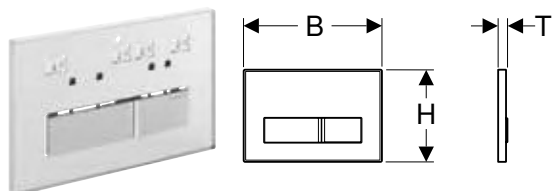

Art. no.	Colour / surface	Product material	B	H	T
			[cm]	[cm]	[cm]
115.672.JM.2	Base plate, Button: brass-coloured / Brushed, easy-to-clean coated Cover plate: Mustang slate	Die-cast zinc / slate (natural product)	24.6	16.4	1.4
115.672.JV.2	Base plate, Button: brass-coloured / Brushed, easy-to-clean coated Cover plate: concrete look	Die-cast zinc / ceramic	24.6	16.4	1.4
115.672.JX.2	Base plate, Button: brass-coloured / Brushed, easy-to-clean coated Cover plate: black walnut	Die-cast zinc / wood (natural product)	24.6	16.4	1.4
115.672.QF.2	Base plate, Cover plate, Button: brass-coloured / Brushed, easy-to-clean coated	Die-cast zinc / brass	24.6	16.4	1.2

Accessories

- Geberit extension set for Sigma, Omega and Kappa concealed cisterns → p. 204
- Geberit DuoFresh module with automatic actuation, for Sigma concealed cistern 12 cm → p. 191
- Geberit DuoFresh module with manual actuation, for Sigma concealed cistern 12 cm → p. 192
- Geberit DuoFresh module with automatic actuation, for Sigma concealed cistern 8 cm → p. 192
- Geberit DuoFresh module with manual actuation, for Sigma concealed cistern 8 cm → p. 193

- The colour and structure of natural products may vary
- Lead time: 6 weeks

Geberit Sigma50 actuator plate, square, dual flush, customised

Application purposes

- For flush actuation with Sigma concealed cisterns
- For individual bathroom design

Technical data

Actuation force (N) max.	20 N

Characteristics

- Surface is provided and completed by customer
- Front actuation
- Easy-to-clean coated actuator buttons
- Sound-absorbing actuator rods, tool-free fast adjustment

Scope of delivery

- Mounting frame
- 2 distance bolts
- 2 actuator rods

Art. no.	Colour / surface	Product material	B	H	T
			[cm]	[cm]	[cm]
115.788.00.1	Base plate: chrome / glossy Cover plate: customised Button: chrome / brushed, easy-to-clean coated	Die-cast zinc	24.6	16.4	1.4

Accessories

- Geberit extension set for Sigma, Omega and Kappa concealed cisterns → p. 204
- Geberit DuoFresh module with automatic actuation, for Sigma concealed cistern 12 cm → p. 191
- Geberit DuoFresh module with manual actuation, for Sigma concealed cistern 12 cm → p. 192
- Geberit DuoFresh module with automatic actuation, for Sigma concealed cistern 8 cm → p. 192
- Geberit DuoFresh module with manual actuation, for Sigma concealed cistern 8 cm → p. 193

- Customised solution without inlay, must be sourced locally