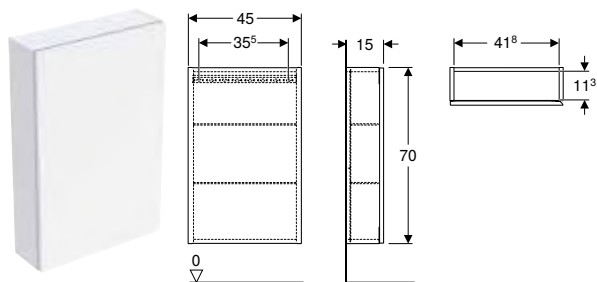

Geberit high-level cabinet, rectangular, with one door

click & scan

Application purposes

- For Geberit ONE, Acanto and iCon series

Technical data

Product material	High-compressed three-layer chipboard

Scope of delivery

- High-level cabinet
- 2 glass shelves
- Fastening material

Characteristics

- FSC™ C134279 certified
- Wall-hung
- With one door
- Door with soft closing
- Opening with recessed handle or push-to-open mechanism
- With two adjustable glass shelves
- Hinge side left or right
- Moisture-resistant
- Delivered preassembled

Art. no.	Colour / surface	H [cm]	T [cm]
B / width: 45 cm			
502.318.01.1	Body, Front: white / high-gloss coated	70	15
502.318.01.2	Body: white / high-gloss coated Front: white / glossy glass	70	15
502.318.01.3 *	Body, Front: white / matt coated	70	15
502.318.JH.1	Body, Front: oak / wood-textured melamine	70	15
502.318.JK.1	Body, Front: lava / matt coated	70	15
502.318.JK.2	Body: lava / matt coated Front: lava / glossy glass	70	15
502.318.JL.1 *	Body, Front: sand grey / high-gloss coated	70	15
502.318.JR.1 *	Body, Front: hickory / wood-textured melamine	70	15

* Order-based production