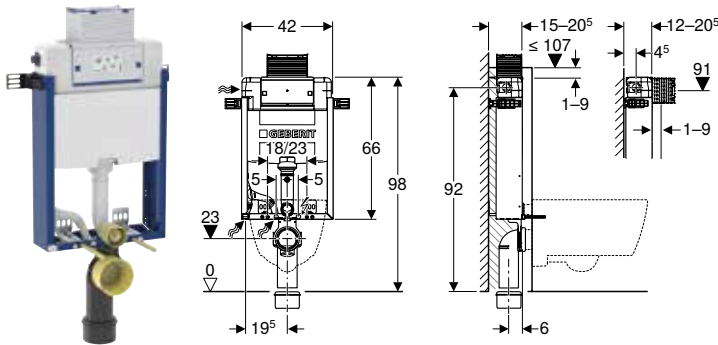

Art. no.	B [cm]	H [cm]	T [cm]
110.001.00.1	42	82	12

Accessories

- Accessory overview – Geberit Kombifix elements for WCs → p. 12

- Actuator plate has to be ordered separately

Geberit Kombifix element for wall-hung WC, 98 cm, with Omega concealed cistern 12 cm