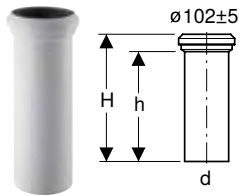

Geberit straight connector with sleeve

click & scan

Application purposes

- For floor-standing WCs with horizontal and open outlet $\varnothing 105$ mm

Scope of delivery

- Sleeve made of EPDM

Technical data

Product material	PP

Art. no.	Colour / surface	d, $\varnothing$ [mm]	AB [mm]	H [cm]	h [cm]
152.613.11.1	white alpine	110	97-107	35	31

Accessories

- Geberit sleeve → p. 302