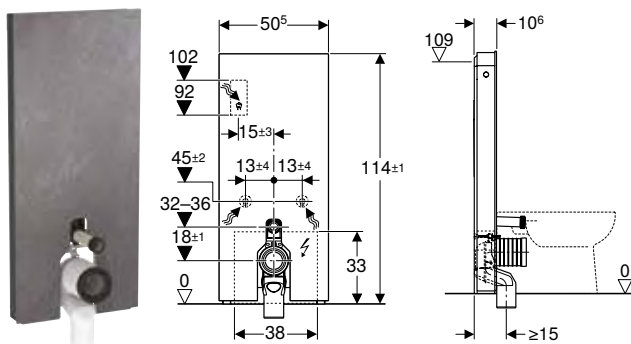

Geberit Monolith Plus sanitary module for floor-standing WC, 114 cm, front cladding made of stoneware

click & scan

Application purposes

- For floor inlets
- For renovations, conversions and new buildings
- For wall inlets with an inlet height of 18 cm
- For floor-standing WCs with P-bend and flush water inlet height 32–36 cm above the floor (EN 33)
- For replacing floor-standing WCs with concealed cistern with maximum service opening height < 109 cm
- For replacing low-level exposed cisterns
- For replacing half-high level exposed cisterns
- For replacing floor-standing WCs with close-coupled exposed cistern
- For connecting Geberit AquaClean Tuma WC complete solution, floor-standing WC
- For replacing pressure flushing valves
- For connecting Geberit AquaClean WC enhancement solutions, with accessories
- For mounting on finished floors
- For installation in front of drywalls or solid walls

Technical data

Degree of protection	IPX4
Nominal voltage	100–240 V AC
Mains frequency	50–60 Hz
Operating voltage	12 V DC
Power consumption in standby mode max.	0.5 W
Flow pressure	0.1–10 bar
Flush volume, factory setting	6 l / 3 l
Flush volume large, adjustment range	4–6 l
Small flush volume	3 l
Flow rate at 300 kPa / 3 bar	9.6 l/min
Light colour	2200–4000 K

Characteristics

- Dual flush
- Soft-touch buttons for flush actuation
- Settings can only be changed with the Geberit Home App
- Odour extraction with ceramic honey comb filter can be activated
- Odour extraction unit with run-on function
- Adjustable interval flush
- With ComfortLight
- Lighting mood infinitely adjustable from orientation light to daylight
- Light colour continuously adjustable from warm white to cool white
- DALI-compatible control
- Operation with extra-low voltage, no mains voltage in cistern
- Water supply connection on the rear centre
- Water supply connection on the left/right possible with accessories
- Water supply connection on the bottom
- Compensation of dimensional tolerances possible
- Cistern, fully insulated against condensation
- Side cladding made of aluminium brushed
- Self-supporting

Scope of delivery

- Water supply connection set with 2 angle stop valves, 1/2"
- Flush bend extension 160 mm
- Connection bend made of PP, ø 90 mm
- Sleeve made of EPDM, ø 44 / 55 mm
- Adapter socket made of PE-HD, ø 90 / 110 mm
- Female socket for mains connection
- Power supply unit
- Fastening material
- Base cover
- Fastening material for drywall

Art. no.	Colour / surface	B	H	T	Protection class	Power consumption [W]
		[cm]	[cm]	[cm]		
131.233.00.7	Front: slate look / stoneware Side cladding: black / brushed aluminium	50.5	114	10.6	I	15
131.233.JV.7	Front: concrete look / stoneware Side cladding: brushed aluminium	50.5	114	10.6	I	15

Accessories

- Lateral water supply connection set for Geberit Monolith sanitary module for WC → p. 890
- Geberit outlet mounting box → p. 868
- Interface module 12 V for Geberit AquaClean Mera/Sela → p. 859

- The colour and structure of natural products may vary