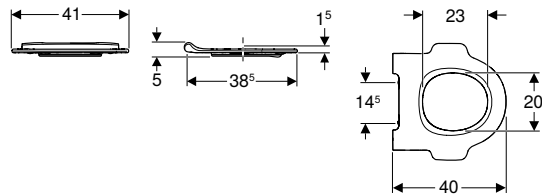

WC seat rings

Geberit Bambini WC seat ring for children, with grips

click & scan

Application purposes

- For WCs for children, Rimfree

Technical data

Product material	Duroplast
Fastening distance	14.5 cm

Characteristics

- Child-friendly design
- With grips
- WC seat ring with overhang for protection against urine splashes
- Rounded edges for avoiding injuries
- Easy to clean
- WC seat with EasyMount hinges

Scope of delivery

- WC seat ring

Art. no.	Colour / surface	B [cm]	H [cm]	T [cm]	Soft-closing mechanism	Fastening	Hinge material
502.971.01.1	white	41	5	40	no	from above	Stainless steel / plastic
502.971.SX.1	ocean blue	41	5	40	no	from above	Stainless steel / plastic
502.971.79.1	forest green	41	5	40	no	from above	Stainless steel / plastic
502.971.FY.1	carmine red	41	5	40	no	from above	Stainless steel / plastic

Can be combined with

- Geberit Bambini wall-hung WC for children, washdown, Rimfree, for WC seat → p. 820
- Geberit Bambini floor-standing WC for children, washdown, Rimfree, for WC seat → p. 821