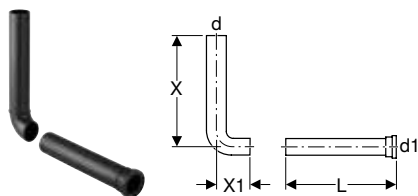

Geberit flush bend 90°, 28 cm, for thick walls

click & scan

Application purposes

- For connecting WCs to exposed cisterns mounted behind the wall

Technical data

Product material	PE-HD

Art. no.	d, ø [mm]	d1, ø [mm]	arc [°]	L [cm]	X [cm]	X1 [cm]
118.200.16.1	50	45	90	28	28	4