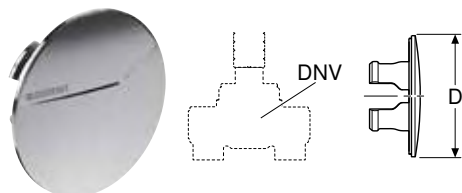

Geberit cover collar for concealed ball valve

click & scan

Characteristics

- Chrome-plated

Art. no.	Colour / surface	DNV	D [cm]
610.090.21.1	chrome / glossy	15 / 20	7.5