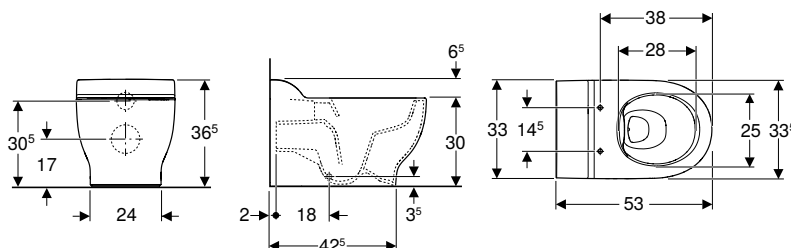

Can be combined with

- Geberit Bambini WC seat for children → p. 824
- Geberit Duofix Bambini element for wall-hung WC for children, 97 cm, with Sigma concealed cistern 12 cm

Accessories

- Accessory overview – Geberit Bambini wall-hung and floor-standing WCs with flush rim → p. 819

Floor-standing WCs

Geberit Bambini floor-standing WC for children, washdown, Rimfree, for WC seat

Application purposes

- For children
- For childcare
- For concealed cisterns

Technical data

Product material	Vitreous china

Characteristics

- Floor-standing
- Back-to-wall
- Washdown WC
- Rimless WC ceramic appliance featuring Rimfree flush technology
- Type 1, full flush volume 6 / 5 / 4 l, in accordance with EN 997
- Horizontal outlet
- Shrouded
- Hidden fastening
- Height of upper edge of sanitary ceramic: 30 cm

Scope of delivery

- WC ceramic appliance
- Fastening material

Art. no.	Colour / surface	B [cm]	H [cm]	T [cm]
502.966.00.1	white	33.5	36.5	53

To order additionally

- WC seat or WC seat ring

Can be combined with

- Geberit Bambini WC seat for children, EasyMount hinges → p. 823
- Geberit Bambini WC seat ring for children, with grips → p. 824
- Geberit Sigma01 actuator plate, round, dual flush, for Bambini WC

Accessories

- Accessory overview – Geberit Bambini wall-hung and floor-standing WCs, Rimfree → p. 818