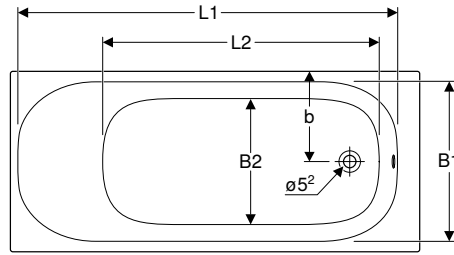

Bathtubs

Bathtubs made of sanitary acrylic
Rectangular bathtubs

Geberit Soana rectangular bathtub, slim rim, with feet

click & scan

Application purposes

- For private bathrooms and hotels
- For installation with bathtub feet or supports

Technical data

Product material	Sanitary acrylic

Characteristics

- Built-in bathtub
- Rectangular
- Slim rim
- Outlet at foot
- Drain hole $\varnothing 52$ mm
- Tap hole drilling according to EN 232 possible

Scope of delivery

- Bathtub
- Set of feet

Art. no.	Colour / surface	L [cm]	L1 [cm]	L2 [cm]	B [cm]	B1 [cm]	B2 [cm]	b [cm]	H [cm]	Total water capacity [l]	With overflow hole
554.001.01.1	P white / glossy	160	147.5	104.8	70	61	47.3	35	45	195	Yes
554.002.01.1	P white / glossy	170	157.5	114.8	70	61	47.3	35	45	213	Yes
554.014.01.1	P white / glossy	170	157.5	114.8	75	66	52.3	37.5	45	233	Yes
554.015.01.1	P white / glossy	180	167.5	125	80	71.5	57.2	37.5	45	272	Yes

P: Phase out

Accessories

- Geberit bathtub drain with push actuation PushControl, d52, length 26 cm, with ready-to-fit-set and connection bend
- Geberit bathtub drain with turn handle, d52, length 26 cm, with ready-to-fit-set
- Geberit bathtub drain with turn handle and inlet, d52, length 26 cm
- Geberit bathtub drain with turn handle and inlet, d52, length 32 cm, with connection bend, counterflow principle
- Geberit bathtub drain with turn handle and inlet, d52, length 26cm, with ready-to-fit-set
- Geberit insulation tape → p. 1001
- Geberit Acrylic polishing set → p. 1001