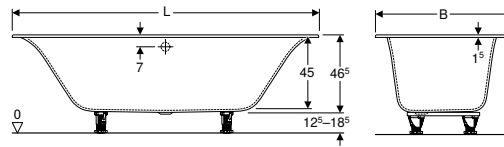

Geberit Soana rectangular bathtub, slim rim, duo, with feet

click & scan