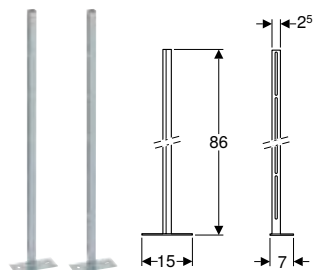

Scope of delivery

- Set of 2 pieces

Characteristics

- Zinc-plated

Art. no.

457.888.26.1

Geberit Kombifix set of studs with foot plate

click & scan