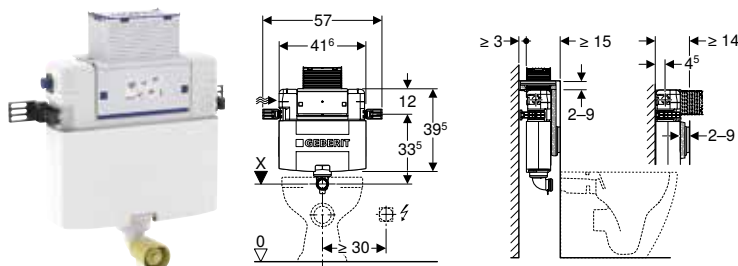

Art. no.	B [cm]	H [cm]	T [cm]
109.791.00.1	41	62.5	8

- Actuator plate has to be ordered separately

Omega concealed cisterns

Geberit Omega concealed cistern 12 cm, 6 / 3 litres, installation height 82 cm

click & scan