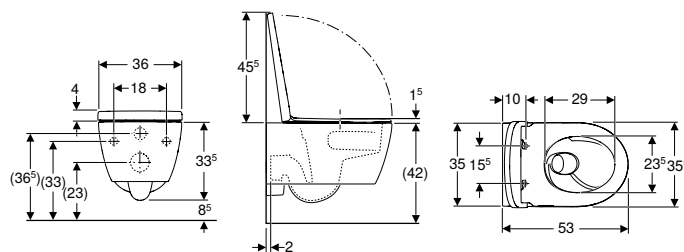

Accessory overview – Geberit iCon WC ceramic appliance TurboFlush in combination with connection pipes

Geberit International Sales, December 2025

				In combination with concealed cistern		In combination with Geberit Monolith
				Geberit iCon floor-standing WC, back-to-wall, shrouded, TurboFlush		
White				503.081.00.1	503.081.00.1	503.081.00.1
				→ p. 642	→ p. 642	→ p. 642
Geberit straight connector set for WC	131.083.16.1		→ p. 890		Y = 210 mm	

Wall-hung WCs

Geberit iCon wall-hung WC set, washdown, shrouded, TurboFlush, with WC seat

Application purposes

- For concealed cisterns
- For pressure flushing valves

Technical data

Product material	Vitreous china

Scope of delivery

- WC ceramic appliance
- WC seat
- Fastening material

Characteristics

- Wall-hung
- Washdown WC
- Rimless WC ceramic appliance featuring TurboFlush flush technology
- Easy fastening with Easy Fast Fixing (type EFF3)
- Type 1, full flush volume 6 / 5 / 4 l, in accordance with EN 997
- Quick-release hinges, lockable
- Type 2 in accordance with EN 997
- 4 l flush
- Shrouded
- Hidden fastening
- WC seat made of Duroplast
- Overlapping WC lid
- WC seat with EasyMount hinges

Art. no.	Colour / surface	B [cm]	H [cm]	T [cm]	QuickRelease function	Soft-closing mechanism	Fastening	Hinge material
503.045.00.1	white	35.5	33.5	53	Yes, with lockable QuickRelease hinges	yes	from above	Stainless steel / plastic

Can be combined with

- Geberit iCon wall-hung bidet, shrouded → p. 648