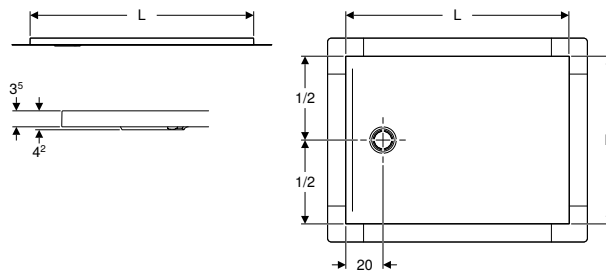

New

Geberit CleanFloor30 shower surface with sealing fleece, graphite

click & scan

Application purposes

- For use as floor-even shower surface
- For draining off waste water from a single shower head
- For floor constructions with shower tray legs up to upper edge of the shower surface 9.5–24 cm
- For raised installation up to 3.5 cm above finished floor
- Suitable for barrier-free construction

Technical data

Product material	Mineral composite material

Characteristics

- Outlet in the rear centre
- Sealing fleece, 10 cm circumferential, for connecting sealing systems
- Premounted sealing fleece
- Antislip class B according to EN 16165 (barefoot walking)
- Antislip class according to NF: PN 18
- Fulfils requirements in accordance with EN 14527, class 1
- Easy to clean
- Can bear loads of up to 300 kg

Scope of delivery

- Drain cover with comb insert

Art. no.	Colour / surface	B [cm]	H [cm]
L / length: 80 cm			
551.102.DM.1 *	graphite / Matt	80	3.5
L / length: 90 cm			
551.100.DM.1 *	graphite / Matt	75	3.5
551.103.DM.1 *	graphite / Matt	80	3.5
551.111.DM.1	graphite / Matt	90	3.5
L / length: 100 cm			
551.104.DM.1	graphite / Matt	80	3.5
551.112.DM.1 *	graphite / Matt	90	3.5
551.120.DM.1 *	graphite / Matt	100	3.5
L / length: 110 cm			
551.105.DM.1 *	graphite / Matt	80	3.5
551.113.DM.1 *	graphite / Matt	90	3.5
551.121.DM.1 *	graphite / Matt	100	3.5
L / length: 120 cm			
551.106.DM.1	graphite / Matt	80	3.5
551.114.DM.1	graphite / Matt	90	3.5
551.122.DM.1 *	graphite / Matt	100	3.5
551.126.DM.1 *	graphite / Matt	120	3.5
L / length: 140 cm			
551.107.DM.1	graphite / Matt	80	3.5
551.115.DM.1	graphite / Matt	90	3.5
551.123.DM.1 *	graphite / Matt	100	3.5
L / length: 150 cm			
551.108.DM.1 *	graphite / Matt	80	3.5
551.116.DM.1 *	graphite / Matt	90	3.5
551.124.DM.1 *	graphite / Matt	100	3.5
L / length: 160 cm			
551.109.DM.1 *	graphite / Matt	80	3.5
551.117.DM.1 *	graphite / Matt	90	3.5
551.125.DM.1 *	graphite / Matt	100	3.5
L / length: 170 cm			
551.101.DM.1 *	graphite / Matt	75	3.5
551.110.DM.1 *	graphite / Matt	80	3.5
551.118.DM.1 *	graphite / Matt	90	3.5
L / length: 180 cm			
551.119.DM.1 *	graphite / Matt	90	3.5

Available as of April 2026; * Order-based production