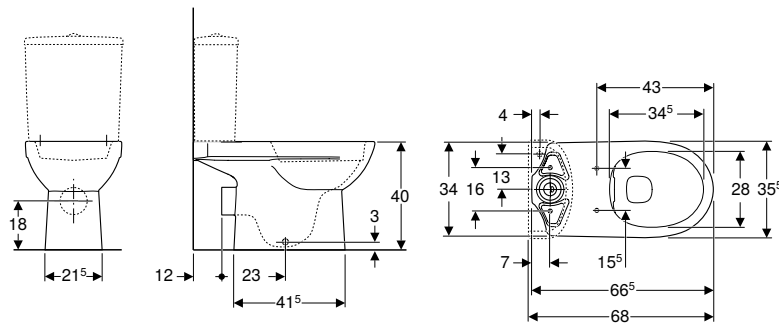

Geberit Selnova floor-standing WC for close-coupled exposed cistern, washdown, horizontal outlet, semi-shrouded, Rimfree

Application purposes

- For close-coupled exposed cistern

Technical data

Product material	Vitreous china

Characteristics

- Floor-standing
- Washdown WC
- Rimless WC ceramic appliance featuring Rimfree flush technology
- Type 1, full flush volume 6 l, in accordance with EN 997
- Type 2 in accordance with EN 997
- Horizontal outlet
- Semi-shrouded

Scope of delivery

- WC ceramic appliance
- Fastening material

Art. no.	Colour / surface	B [cm]	H [cm]	T [cm]
500.285.01.1	white	35.5	40	66.5

To order additionally

- Cistern
- WC seat