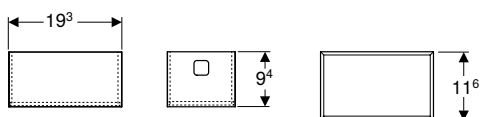

Geberit organising box

click & scan

Technical data

Product material	Bamboo
------------------	--------

Art. no.	Colour / surface	B [cm]	H [cm]	T [cm]
503.016.00.1	bamboo	19.3	9.4	11.6

Can be combined with

- Geberit tall cabinet with two cargoes → p. 490