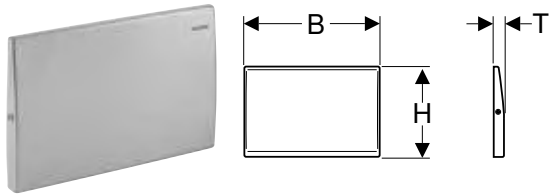

Geberit Delta cover plate, screwable

click & scan

Application purposes

- For covering the service opening of Delta concealed cisterns

Scope of delivery

- Mounting frame
- Set of bolts
- Fastening material

Art. no.	Colour / surface	Product material	B [cm]	H [cm]	T [cm]
115.103.00.1	brushed	Stainless steel	24.6	16.4	1.8