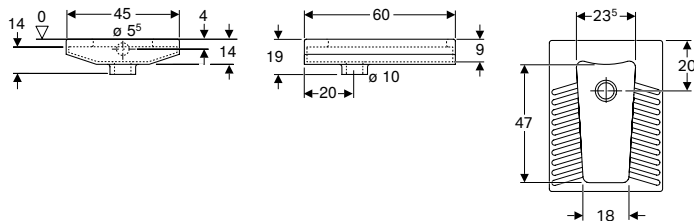

Squatting pans

With flush

Geberit Publica squatting pan

click & scan

Application purposes

- For floor-even installation
- For installation in thin bed mortar
- For exposed cisterns
- For concealed cisterns
- For pressure flushing valves
- For toilet use in squatting position

Scope of delivery

- Squatting pan

Technical data

Product material	Vitreous china

Art. no.	Colour / surface	B [cm]	H [cm]	T [cm]
208580000	white	45	19	60

Can be combined with

- Geberit Sigma concealed cistern 12 cm, 6 / 3 litres

Accessories

- Geberit flush bend set 90°, telescopic
- Geberit flush bend extension with sleeve
- Geberit trap for squat WC, vertical outlet
- Geberit trap for squat WC, horizontal outlet