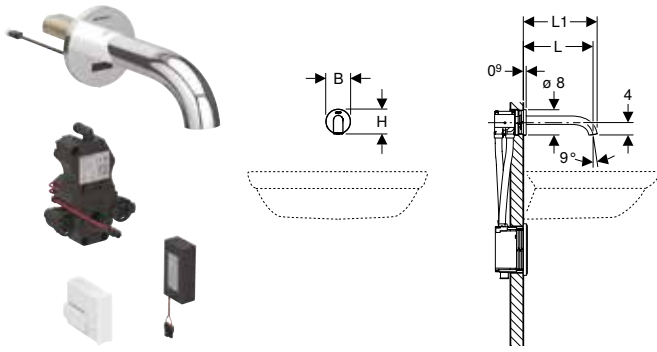

Taps

Washbasin taps
Wall-mounted, battery operation

Wall-mounted, battery operation

Geberit Piave washbasin tap, wall-mounted, battery operation, for concealed function box

click & scan

Application purposes

- For installation in Geberit elements for washbasins, wall-mounted tap with concealed function box
- For connecting cold and hot water (only for model with mixer or thermostatic mixer)
- For connecting cold or mixed water (only for model without mixer)
- Suitable for use with stainless steel sinks
- Model without mixer suitable for combination with continuous flow heater, see technical data sheet "Washbasin taps with continuous flow heaters"
- For panelling thickness 10–50 mm

Technical data

Battery type	Alkaline (1.5 V AA)
Degree of protection	IPX4
Operating voltage	3 V DC
Operating pressure	0.5–10 bar
Recommended operating pressure with thermostatic mixer	0.5–5 bar
Recommended operating pressure with thermostatic mixer	50–500 kPa
Differentiated pressure CW/WW max.	1.5 bar
Water test pressure max.	16 bar
Test pressure air / inert gas max.	3 bar
Ambient temperature	1–40 °C
Storage temperature	-20 – +70 °C
Water temperature, adjustment range with thermostatic mixer	20–42 °C
Water temperature short-term max.	90 °C
Flow rate at 300 kPa / 3 bar	5 l/min
Interval flush time, factory setting	5 s
Product material	Brass / plastic

Characteristics

- Tap group I in accordance with DIN 4109
- Infrared user detection
- Vandal-resistant
- Temperature presetting via mixer (only for models with mixer or thermostatic mixer)
- Not possible to set just hot water or just cold water (only for model with mixer or thermostatic mixer)
- Thermostat according to EN 1111 (only for model with thermostatic mixer)
- Scald protection by limiting the water temperature to 42 °C (only for models with thermostatic mixer)
- Thermal disinfection according to DVGW W 551 possible
- Warning when the battery is low
- Functions can be set and queried with the Geberit Service Handy
- Device settings and operation with mobile device via integrated Bluetooth® interface
- Compatible with Geberit Control App
- Wired networkable with Geberit gateway via GEBUS converter
- Wirelessly connectable with Geberit Gateway via Bluetooth®
- Compatible with Geberit Connect
- With integrated check valve
- Functional unit with built-in basket filters
- Components in contact with drinking water lead-free

Scope of delivery

- Washbasin tap
- IR sensor with connection cable
- Control electronics
- Functional unit
- Battery compartment
- 2 alkaline manganese batteries type AA 1.5 V
- Tap aerator key
- Fastening material