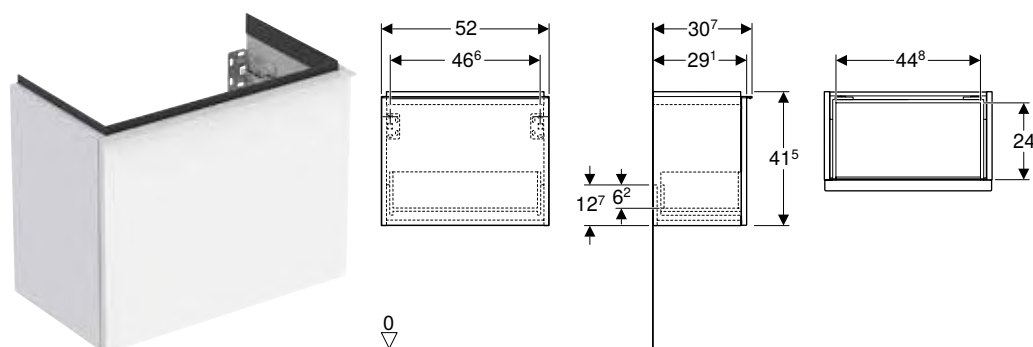

Geberit iCon cabinet for handrinse basin, with one drawer

click & scan

Geberit
iCon

Technical data

Product material	High-compressed three-layer chipboard
Drawer load max.	30 kg

Scope of delivery

- Cabinet for handrinse basin
- Fastening material

Characteristics

- FSC™ C134279 certified
- Wall-hung
- With one drawer
- Opening with handle
- Drawer with soft closing
- Exchangeable handle
- Drawer without trap cutout
- Moisture-resistant
- Delivered preassembled

Art. no.	Colour / surface	B [cm]	H [cm]	T [cm]
Washbasin width: 53 cm				
502.302.01.1	Body, Front: white / high-gloss coated Handle: white / matt powder-coated	52	41.5	30.7
502.302.01.2	Body, Front: white / high-gloss coated Handle: chrome / glossy	52	41.5	30.7
502.302.01.3 *	Body, Front: white / matt coated Handle: white / matt powder-coated	52	41.5	30.7
502.302.JH.1	Body, Front: oak / wood-textured melamine Handle: lava / matt powder-coated	52	41.5	30.7
502.302.JK.1	Body, Front: lava / matt coated Handle: lava / matt powder-coated	52	41.5	30.7
502.302.JL.1 *	Body, Front: sand grey / high-gloss coated Handle: sand grey / matt powder-coated	52	41.5	30.7
502.302.JR.1 *	Body, Front: hickory / wood-textured melamine Handle: lava / matt powder-coated	52	41.5	30.7

* Order-based production

Can be combined with

- Geberit iCon handrinse basin with shelf surface → p. 594
- Geberit iCon Light handrinse basin with shelf surface → p. 596
- Geberit iCon side element → p. 625
- Geberit Option illuminated mirror, round design, with direct and indirect lighting → p. 788
- Geberit Option Plus illuminated mirror, square design, with direct and indirect lighting → p. 787
- Geberit Option illuminated mirror, oval design, indirect lighting → p. 788

Accessories

- Accessory overview – Geberit iCon bathroom furniture → p. 607