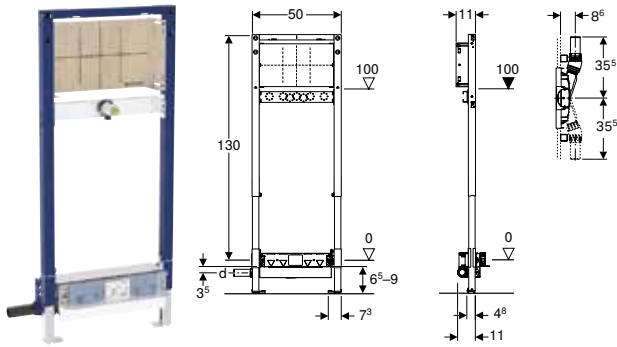

Geberit Duofix element for shower, 130 cm, with CleanWall wall drain, wall-mounted tap, concealed, for screed height at inlet 65–90 mm

Application purposes

- For metal and wood frame walls
- For Geberit Duofix system walls
- For installation in part- or room-height prewalls
- For installation in room-height partition walls
- For drainage of floor-even showers
- For screed height ≥ 65 mm at inlet
- For concealed or surface-mounted taps
- For composite seals

Technical data

Depth of water seal (mm)	30 mm

Scope of delivery

- Straight connector made of PE-HD, $\varnothing 40$ mm
- Elbow tap connector Rp 1/2" / R 1/2", compatible with MF
- Sealing washer
- Sound insulation base
- Insulating sleeve
- Protection box cover with integrated outlet sheet
- Fastening and protection material

Characteristics

- 2025 range
- Statically self-supporting frame, protected against corrosion with powder coating
- With pull-out plate for lateral fastening above the element on metal or wood profiles or on Geberit Duofix system studs
- Alternative fastening point for wall anchors
- Rotating foot plates, suitable for installation in U profiles UW 50 and UW 75
- Foot plates that can be mounted in Geberit Duofix system rail without tools, without additional components
- Galvanised non-slip leg supports protected against corrosion
- Adjustable sealing level for tension-free sealing connection
- Premounted sealing fleece
- Sealing fleece, 10 cm circumferential, for connecting sealing systems
- Mounting plate adjustable in height and depth
- Mounting plate made of veneered wood, waterproof bonded
- Building material class B2 in accordance with DIN 4102-1, resp. class D-s2, d0 in accordance with EN 13501-3
- Formaldehyde release class A in accordance with EN 1084, resp. Class E 1 according to EN 13936
- Deviating from the requirements from EN 1253, the depth of water seal is just 30 mm
- Adjustable inlet height of trap
- Panelling thickness 10–40 mm
- Suitable for tile structures on floor 2–26 mm
- Suitable for tile structures on wall 2–35 mm
- Lateral drainage connection

Art. no.	DN	d, $\varnothing$ [mm]	Discharge rate [l/s]	B [cm]	H [cm]	T [cm]
111.581.00.2	40	40	0.4	50	130	11

To order additionally

- Ready-to-fit set

Accessories

- Accessory overview – Geberit Duofix elements for showers and bathtubs → p. 81

- Natural stone tiles in the shower area may discolour