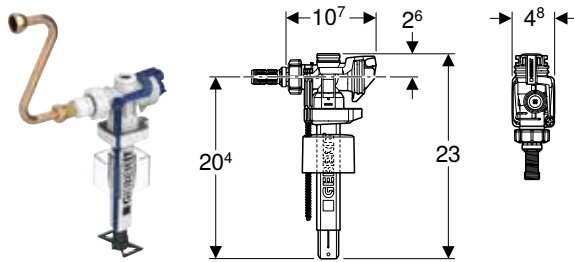

Fill valves

Fill valves for exposed cisterns

Geberit Type 383 fill valve, lateral water supply connection, 3/8", nipple made of brass, with copper pipe

click & scan

Application purposes

- For installation in exposed cisterns with lateral water supply connection
- For Geberit concealed cisterns
- For greywater and rainwater with pH value 5.5–9.5, if a filter system is used
- For potable water
- For water supply connections 3/8"

Characteristics

- Adjustable filling height
- Threaded nipple made of brass
- Water supply connection on the left/right
- Low-noise in accordance with tap group I (DIN 4109)
- Components in contact with drinking water lead-free

Technical data

Flow pressure	0.1–10 bar
Storage temperature	≤ 40 °C
Flow rate at 50 kPa / 0.5 bar	0.06 l/s
Flow rate at 300 kPa / 3 bar	0.16 l/s

Scope of delivery

- Filter for nipple / reinforced braided hose types 350 and 380 filling valves
- Cone screw fitting
- Copper pipe, bent

Art. no.	B [cm]	H [cm]	T [cm]
246.191.00.5	4.8	23	10.7