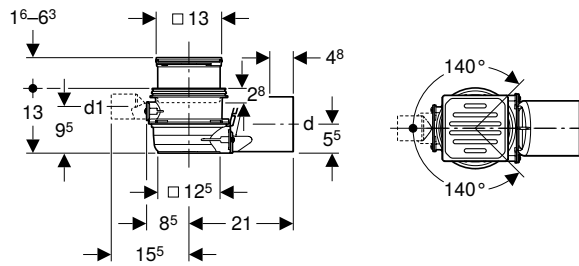

Geberit Varino floor drain, horizontal, d110

click & scan

Application purposes

- For connecting sanitary appliances
- For use inside buildings
- For use as floor drain with horizontal outlet

Technical data

Inlet capacity	0.8 l/s
Discharge rate at 20 mm head of water	1.4 l/s
Discharge rate at 10 mm head of water	0.8 l/s
Depth of water seal (mm)	50 mm
Product material	PE

Characteristics

- Quality-monitored in accordance with EN 1253-3
- Inlet rotatable by 280°
- Inlet closed
- Inlet for connecting one sanitary appliance
- Height-adjustable with extension piece
- Trap insert can be removed without tools
- Shockproof
- Resistant to chemicals
- Load-bearing capacity, class K 3 (3 kN)

Scope of delivery

- Inlet connection piece made of PE-HD, ø 50 mm
- Outlet made of PE-HD, ø 110 mm
- Stainless steel grating
- Trap insert
- Protection box

Art. no.	d, ø [mm]	Discharge rate [l/s]	d1, ø [mm]	L [cm]	H [cm]
388.021.00.1	110	0.8	50	29.5	14.6-19.3

Accessories

- Geberit lockable grating for floor drains 13 x 13 cm → p. 442
- Geberit extension piece for floor drains 13 x 13 cm → p. 441
- Geberit flange for floor drains 13 x 13 cm → p. 441
- Geberit pressing flange attachment for floor drains 13 x 13 cm → p. 441
- Geberit hair trap for Varino floor drain 13 x 13 cm and Varino floor drain 13 x 13 cm → p. 440
- Geberit insert with odour trap, for floor drain 13 x 13 cm → p. 442
- Geberit pressure test plug for Varino floor drain 13 x 13 cm → p. 442
- Geberit installation frame for floor drains → p. 440
- Geberit slotted grating for Varino floor drain 13 x 13 cm, drivable → p. 442