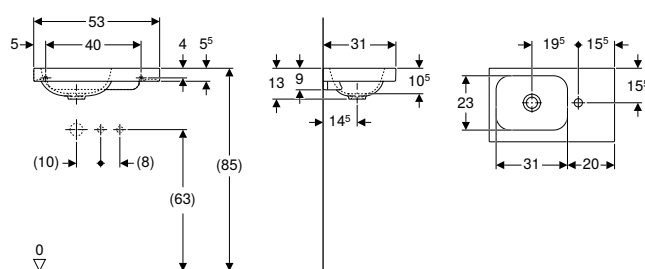

Geberit iCon Light handrinse basin with shelf surface

click & scan

Technical data

Product material	Fine fireclay

Characteristics

- Can be installed with a washbasin cabinet
- Asymmetrical
- With shelf surface

Art. no.	Colour / surface	Tap hole	Overflow	H [cm]	T [cm]	Shelf space
B / width: 53 cm						
501.832.00.1	white	right	without	13	31	right
501.832.00.3 *	white	without	without	13	31	right
501.832.JT.1	white / matt	right	without	13	31	right
501.833.00.1	white	left	without	13	31	left
501.833.00.3 *	white	without	without	13	31	left
501.833.JT.1	white / matt	left	without	13	31	left

* Order-based production

Can be combined with

- Geberit iCon cabinet for handrinse basin, with one drawer → p. 613

Accessories

- Geberit dip tube trap for washbasin, horizontal outlet
- Geberit dip tube trap for washbasin, space-saving model, horizontal outlet
- Geberit waste outlet with free outlet, screen
- Geberit waste outlet with free outlet and valve cover
- Geberit fastening material for handrinse basin → p. 1005