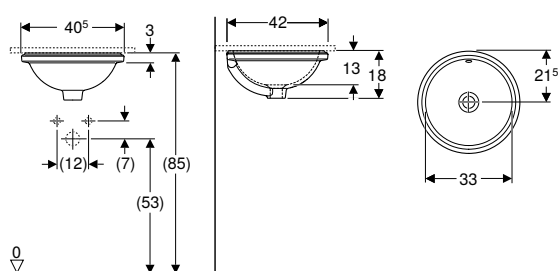

Under-countertop washbasins

Geberit VariForm under-countertop washbasin, round

click & scan

Application purposes

- For mounting on washtops from below

Technical data

Product material	Vitreous china

Characteristics

- Round
- Easy to mount thanks to provided cutout template

Scope of delivery

- Fastening material
- Template

Art. no.	Colour / surface	Tap hole	Overflow	H [cm]	T [cm]
B / width: 40.5 cm					
500.744.01.2	white	without	visible, symmetrical	18	42
500.746.01.2 *	white	without	without	18	42

* Order-based production

Accessories

- Geberit waste outlet with free outlet and valve cover
- Geberit waste outlet with free outlet, screen