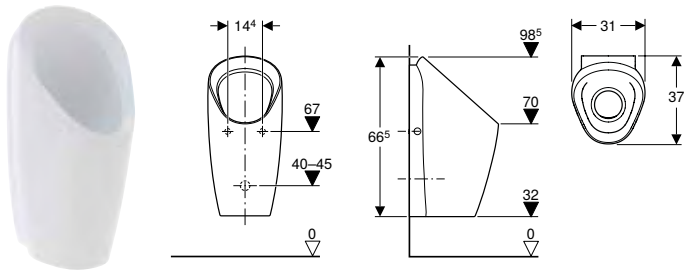

Without lid

Geberit Preda urinal, waterless

click & scan

Application purposes

- For operating without water
- For Geberit installation elements for waterless urinals

Technical data

Product material	Vitreous china

Characteristics

- Wall-hung
- Rimless
- Trap can be replaced from top, without removing ceramic appliance
- Trap adapter can be height-adjusted without tools
- Drainage system can be cleaned without removing ceramic appliance

Scope of delivery

- Fastening material
- Hybrid trap
- Drain strainer
- Drain assembly

Art. no.	Colour / surface	B [cm]	H [cm]	T [cm]	Outlet
116.071.00.1	white	31	66.5	37	to the rear