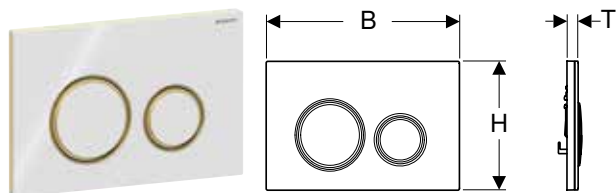

Geberit Sigma50 actuator plate, round, dual flush, metal colour brass-coloured

click & scan

Application purposes

- For flush actuation with Sigma concealed cisterns

Technical data

Actuation force (N) max.	20 N

Characteristics

- Front actuation
- Mounting plate, easy-to-clean coated
- Sound-absorbing actuator rods, tool-free fast adjustment

Scope of delivery

- Mounting frame
- 2 distance bolts
- 2 actuator rods

Art. no.	Colour / surface	Product material	B	H	T
			[cm]	[cm]	[cm]
115.652.00.1	Base plate: brass-coloured / brushed, easy-to-clean coated Cover plate, Button: customised Design ring/-s: brass-coloured	Die-cast zinc	24.6	16.4	1
115.652.JM.1	Base plate: brass-coloured / brushed, easy-to-clean coated Cover plate, Button: Mustang slate Design ring/-s: brass-coloured	Die-cast zinc / slate (natural product)	24.6	16.4	1.4
115.652.JV.1	Base plate: brass-coloured / brushed, easy-to-clean coated Cover plate, Button: concrete look Design ring/-s: brass-coloured	Die-cast zinc / ceramic	24.6	16.4	1.4
115.652.JX.1	Base plate: brass-coloured / brushed, easy-to-clean coated Cover plate, Button: black walnut Design ring/-s: brass-coloured	Die-cast zinc / wood (natural product)	24.6	16.4	1.4
115.652.SI.1	Base plate: brass-coloured / brushed, easy-to-clean coated Cover plate, Button: white / glossy glass Design ring/-s: brass-coloured	Die-cast zinc / glass	24.6	16.4	1.4
115.652.SJ.1	Base plate: brass-coloured / brushed, easy-to-clean coated Cover plate, Button: black / glossy glass Design ring/-s: brass-coloured	Die-cast zinc / glass	24.6	16.4	1.4

Accessories

- Geberit DuoFresh module with automatic actuation, for Sigma concealed cistern 12 cm → p. 191
- Geberit DuoFresh module with manual actuation, for Sigma concealed cistern 12 cm → p. 192
- Geberit DuoFresh module with automatic actuation, for Sigma concealed cistern 8 cm → p. 192
- Geberit DuoFresh module with manual actuation, for Sigma concealed cistern 8 cm → p. 193
- Geberit extension set for Sigma, Omega and Kappa concealed cisterns → p. 204

- The colour and structure of natural products may vary
- Lead time: 6 weeks