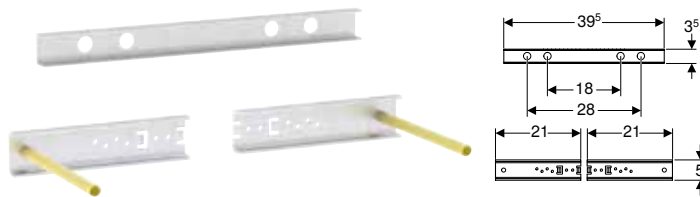

Geberit Duofix fastening for washbasins with fastening distance 38–58 cm

click & scan

Application purposes

- For fastening washbasins with a fastening distance > 38 cm to Geberit Duofix elements for washbasin

Characteristics

- Zinc-plated
- Fastening distance for threaded rods 38–58 cm

Scope of delivery

- 2 cavity profiles
- 2 threaded rods M10
- Reinforcing profile
- Fastening material

Art. no.

111.868.00.1