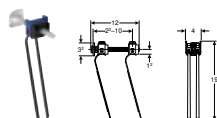

Geberit GIS pipe bracket for supply pipes

click & scan

Application purposes

- For fastening supply pipes to Geberit GIS support systems
- For Geberit system pipes, ML, $\varnothing$ 16–32 mm

Characteristics

- Adjustable, $\varnothing$ 16–44 mm

Art. no.	DN	L [cm]	B [cm]	H [cm]
461.216.00.1	12 / 25	12	4	19

Available as of April 2026