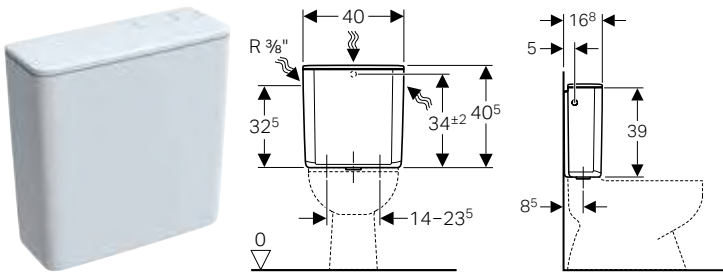

Art. no.	Colour / surface	B [cm]	H [cm]	T [cm]
128.309.11.5	white alpine	40	40.5	16.8

Geberit AP128 exposed cistern, dual flush, lateral or rear centre water supply connection

click & scan

Application purposes