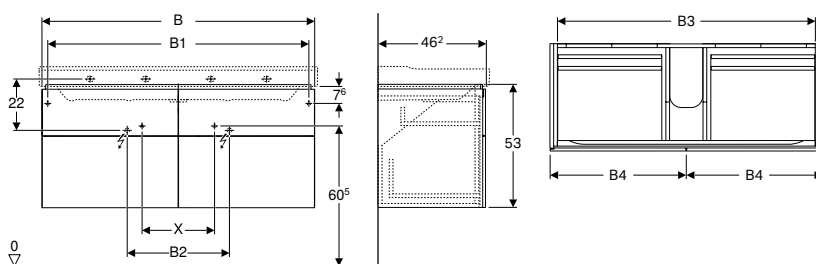

Geberit Xeno² cabinet for washbasin with width from 120 cm, with four drawers

click & scan

Technical data

Degree of protection	IP21
Nominal voltage	230 V AC
Mains frequency	50 Hz
Operating voltage	12 V DC
Product material	High-compressed three-layer chipboard
Drawer load max.	20 kg
Light source energy efficiency class	F
Light colour	3000 K

Scope of delivery

- Fastening material

Characteristics

- FSC™ C134279 certified
- Wall-hung
- With four drawers
- Opening with push-to-open mechanism
- Drawer with antislip mat
- Drawer with LED light
- Moisture-resistant
- Delivered preassembled

Art. no.	Colour / surface	B [cm]	B1 [cm]	B2 [cm]	B3 [cm]	B4 [cm]	H [cm]	T [cm]	Protection class	Power consumption [W]	Luminous flux [lm]
Washbasin width: 120 cm											
500.518.01.1	white / high-gloss coated	117.4	112.4	44	111	58.5	53	46.2	II	4	480
500.518.00.1 *	greige / matt coated	117.4	112.4	44	111	58.5	53	46.2	II	4	480
500.518.43.1	scultura grey / wood-textured melamine	117.4	112.4	44	111	58.5	53	46.2	II	4	480

* Order-based production

Can be combined with

- Geberit Xeno² washbasin → p. 526
- Geberit Xeno² illuminated mirror with direct and indirect lighting → p. 542

Accessories

- Accessory overview – Geberit Xeno² bathroom furniture → p. 529

- A Geberit washbasin connector, space-saving model is required for the installation of the base cabinet. See assortment overview washbasin series or online catalogue, washbasin accessories