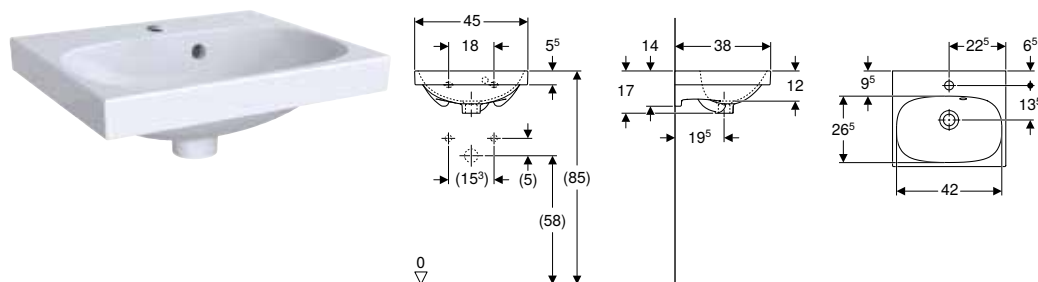

Geberit Acanto handrinse basin

click & scan

Technical data

Product material	Fine fireclay

Characteristics

- Can be installed with a washbasin cabinet
- Asymmetrical overflow

Art. no.	Colour / surface	Tap hole	Overflow	H [cm]	T [cm]
B / width: 45 cm					
500.636.01.2	white	centred	visible, symmetrical	17	38

Can be combined with

- Geberit Acanto cabinet for handrinse basin, with one drawer → p. 561

Accessories

- Geberit dip tube trap for washbasin, horizontal outlet
- Geberit dip tube trap for washbasin, space-saving model, horizontal outlet
- Geberit fastening material for handrinse basin → p. 1005