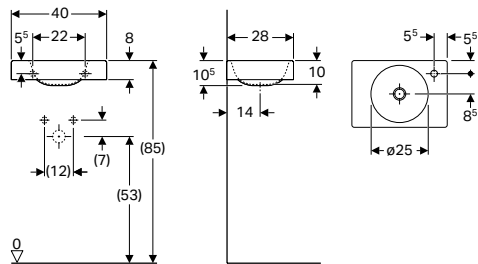

Washbasins

Handrinse basins

Geberit Preciosa II handrinse basin

click & scan

Application purposes

- Suitable for installation in small bathrooms and guest WCs

Technical data

Product material	Fine fireclay

Art. no.	Colour / surface	Tap hole	Overflow	H [cm]	T [cm]

B / width: 40 cm

273240000	PO white	right	without	10.5	28

PO: Phase out as of December 2026

Can be combined with

- Geberit Preciosa II towel rail for handrinse basin → p. 1006

Accessories

- Geberit dip tube trap for washbasin, horizontal outlet
- Geberit waste outlet with free outlet and valve cover
- Geberit dip tube trap for washbasin, space-saving model, horizontal outlet
- Geberit waste outlet with free outlet, screen
- Geberit fastening material for handrinse basin → p. 1005