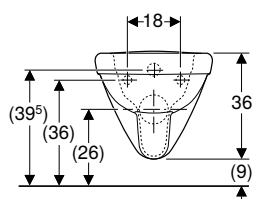

To order additionally

- WC seat

Can be combined with

- Geberit Selnova Comfort WC seat, barrier-free, antibacterial, fastening from above → p. 757
- Geberit Selnova Comfort WC seat, barrier-free, antibacterial, fastening from below → p. 757
- Geberit Selnova Comfort WC seat ring, barrier-free, antibacterial, fastening from above → p. 759
- Geberit Selnova Comfort WC seat ring, D-shape, barrier-free, fastening from below → p. 758

- Depending on the installation type, a Geberit connection set for wall-hung WC, length 30 cm is required for mounting

Geberit Selnova Comfort wall-hung WC, square, washdown, large projection, barrier-free, Rimfree

Application purposes

- For concealed cisterns
- For pressure flushing valves

Technical data

Product material	Vitreous china

Scope of delivery

- WC ceramic appliance
- Extended flush pipe

Characteristics

- Wall-hung
- Washdown WC
- Rimless WC ceramic appliance featuring Rimfree flush technology
- Barrier-free
- Type 1, full flush volume 6 / 5 l, in accordance with EN 997
- Type 2 in accordance with EN 997
- Flushes with 4.5 l
- Large projection
- Ceramic chamfer to prevent WC seat sliding sideways
- Square design

Art. no.	Colour / surface	B [cm]	H [cm]	T [cm]
500.791.01.1	P white	39	36	70

P: Phase out

To order additionally

- WC seat

Can be combined with

- Geberit Selnova Comfort WC seat, square design, barrier-free, antibacterial, fastening from below → p. 758
- Geberit Selnova Comfort WC seat ring, square design, barrier-free, fastening from below → p. 759

- Replaced by art. no. 500.262.01.1