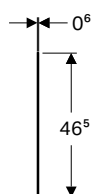

Geberit ONE cover for low cabinet and side element, glass

click & scan

Application purposes

- For Geberit ONE side cabinets

Technical data

Product material	Glass

Characteristics

- Scratchproof
- Moisture-resistant

Art. no.	Colour / surface	B [cm]	H [cm]	T [cm]
505.082.00.1	white / glass	45	0.6	46.5
505.082.00.2	lava / glass	45	0.6	46.5

Can be combined with

- Geberit ONE low cabinet with two drawers → p. 486
- Geberit ONE low cabinet with one drawer → p. 486
- Geberit ONE side element → p. 487