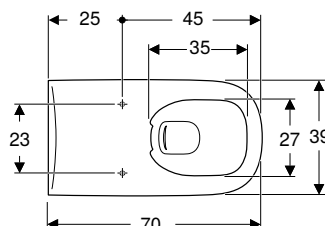

To order additionally

- WC seat

Can be combined with

- Geberit Selnova Comfort WC seat, barrier-free, antibacterial, fastening from above → p. 757
- Geberit Selnova Comfort WC seat, barrier-free, antibacterial, fastening from below → p. 757
- Geberit Selnova Comfort WC seat ring, barrier-free, antibacterial, fastening from above → p. 759
- Geberit Selnova Comfort WC seat ring, D-shape, barrier-free, fastening from below → p. 758

- Depending on the installation type, a Geberit connection set for wall-hung WC, length 30 cm is required for mounting

Geberit Selnova Comfort wall-hung WC, square, washdown, large projection, barrier-free, Rimfree

Application purposes

- For concealed cisterns
- For pressure flushing valves

Technical data

Product material	Vitreous china

Scope of delivery

- WC ceramic appliance
- Extended flush pipe

Characteristics

- Wall-hung
- Washdown WC
- Rimless WC ceramic appliance featuring Rimfree flush technology
- Barrier-free
- Type 1, full flush volume 6 / 5 l, in accordance with EN 997
- Type 2 in accordance with EN 997
- Flushes with 4.5 l
- Large projection
- Ceramic chamfer to prevent WC seat sliding sideways
- Square design

Art. no.	Colour / surface	B [cm]	H [cm]	T [cm]
500.791.01.1	P white	39	36	70

P: Phase out

To order additionally

- WC seat

Can be combined with

- Geberit Selnova Comfort WC seat, square design, barrier-free, antibacterial, fastening from below → p. 758
- Geberit Selnova Comfort WC seat ring, square design, barrier-free, fastening from below → p. 759

- Replaced by art. no. 500.262.01.1