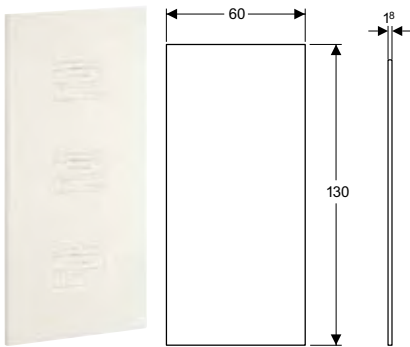

Geberit GIS aqua panel Pro

click & scan

Application purposes

- For single-layer, vertical panelling of Geberit GIS support systems
- For single-layer panelling of Geberit Duofix system walls
- For areas exposed to high and very high water action
- For use in all four water action classes W0-I, W1-I, W2-I and W3-I, according to DIN 18534
- Not suitable for standard panel screws

Characteristics

- Screwable with Geberit panel screws
- Cement-bonded mineral structural panel
- Water-resistant
- Resistant against mould
- Building material class A1, non-combustible, in accordance with DIN 4102
- Self-supporting
- Dimensionally stable
- Can be processed with woodworking tools as saws and drilling machines
- Circumferential chamfered edges 45°

Technical data

Product material	Calcium silicate
Compressive strength	9.3 N/mm²

Art. no.	B [cm]	H [cm]	T [cm]	Weight of main element [kg]
461.163.00.5	60	130	1.8	13.48