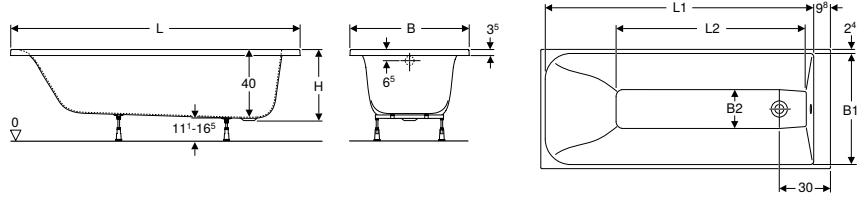

Bathtubs

Bathtubs made of sanitary acrylic
Rectangular bathtubs

Geberit Rekord rectangular bathtub, with feet

click & scan

Application purposes

- For private bathrooms and hotels
- For installation with bathtub feet or supports

Technical data

Product material	Sanitary acrylic

Characteristics

- Rectangular
- Outlet at foot
- Drain hole $\varnothing$ 52 mm
- Tap hole drilling according to EN 232 possible

Scope of delivery

- Bathtub
- Set of feet

Art. no.	Colour / surface	L	L1	L2	B	B1	B2	H	Total water capacity	With overflow hole
		[cm]	[cm]	[cm]	[cm]	[cm]	[cm]	[cm]	[l]	[ ]
554.106.01.1	P white / glossy	160	147.6	101.6	70	65.2	22.8	41.7	163	Yes
554.107.01.1	P white / glossy	170	157.6	111.6	70	65.2	22.8	41.7	176	Yes
554.108.01.1	P white / glossy	170	157.6	111.6	75	70.2	27.8	41.7	195	Yes

P: Phase out

Accessories

- Geberit bathtub drain with turn handle, d52, length 26 cm, with ready-to-fit-set