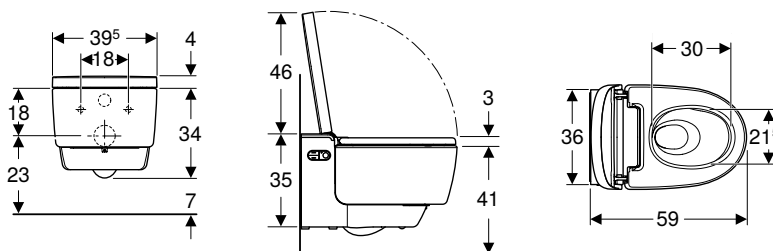

- This product is supplied with the Geberit AquaClean descaling agent. This consumable contains classified hazardous substances. Information, instructions and measures for handling hazardous substances safely can be found at <https://www.geberit-global.com>.

Geberit AquaClean Mera Classic WC complete solution, wall-hung WC

click & scan

Application purposes

- For convenient and odourless toilet use
- For gently cleaning the anal and vaginal areas with water

Technical data

Degree of protection	IPX4
Nominal voltage	230 V AC
Mains frequency	50 Hz
Power consumption in standby mode max.	0.5 W
Flow pressure	0.5–10 bar
Operating temperature	5–40 °C
Water temperature, adjustment range	34–40 °C
Spray time	30–50 s
WC seat load max.	150 kg

Scope of delivery

- Water supply connection set for Sigma and Omega concealed cisterns 12 cm, installation height 112 cm
- Female socket for mains connection
- Spray shield
- Descaling agent, 125 ml
- Cleaning set
- Connection set for WC, $\varnothing$ 90 mm
- Remote control with wall-mounted case and battery CR2032
- Fastening material

Characteristics

- Hybrid hot water system with continuous flow heater and storage water heater
- Anal shower with double-nozzle WhirlSpray shower technology
- Separate Lady shower nozzle in protected resting position
- Adjustable shower water temperature
- Spray intensity can be set to five different levels
- Spray arm can be set to five different positions
- Adjustable oscillating spray (automatic forward and reverse motion of the spray arm)
- Automatic pre- and postrinsing of the spray nozzle with fresh water
- Descaling programme
- Wall-hung
- Rimless WC ceramic appliance featuring TurboFlush flush technology
- Horizontal outlet
- Washdown WC with special glaze KeraTect
- User detection
- Odour extraction with ceramic honey comb filter can be activated
- Odour extraction unit with run-on function
- Dryer can be activated
- Dryer air intensity can be set to 5 positions
- Dryer arm can be extended
- Adjustable dryer temperature
- WC seat ring and WC lid with soft-closing mechanism
- WC lid with SoftOpening
- WC lid with quick release
- Functions and settings via remote control
- Three user profiles can be programmed
- Compatible with Geberit Home App
- Water supply connection on the left, hidden behind the WC ceramic
- Mains connection with flexible three-core sheathed cable, on the right side, hidden behind the WC ceramic
- External water supply connection on the left possible with accessories
- External mains connection with power outlet on the right possible
- Premounted sound insulation
- Approval in accordance with (DIN) EN 1717 / (DIN) EN 13077

Art. no.	Colour / surface	B [cm]	H [cm]	T [cm]	Protection class	Power consumption [W]	QuickRelease function
146.200.11.1	WC ceramic appliance: white / KeraTect Design cover: white / glossy	39.5	38	59	I	2000	Yes, WC seat ring and WC lid
146.200.21.1	WC ceramic appliance: white / KeraTect Design cover: chrome / glossy	39.5	38	59	I	2000	Yes, WC seat ring and WC lid

Accessories

- Accessory overview – Water and electrical connection for Geberit concealed cisterns → p. 851