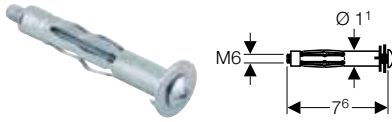

Characteristics

- Zinc-plated
- Thread M8

Art. no.

461.006.00.1

Geberit void dowel made of metal

click & scan

Application purposes

- For fastening Geberit GIS mounting brackets to panels with paneling thickness of 18–25 mm
- For fastening Geberit Duofix system rails to panels with paneling thickness of 18–25 mm