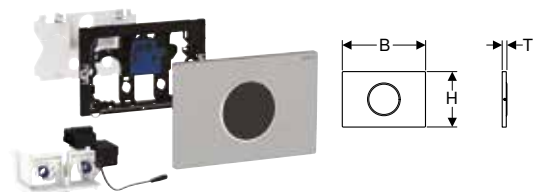

Geberit electronic WC flush control, mains operation, for Sigma concealed cistern 12 cm, with Sigma10 actuator plate, round, automatic / touchless

click & scan

Application purposes

- For private and semipublic areas
- For releasing a dual flush
- For solid and drywall construction
- For touchless flush actuation of Sigma concealed cisterns 12 cm
- Not suitable for use with Geberit inserts for in-cistern block
- Suitable for barrier-free construction

Technical data

Degree of protection	IP45
Nominal voltage	85–240 V AC
Mains frequency	50–60 Hz
Operating voltage	12 V DC
Power consumption in standby mode	0.15 W
Interval flush time, factory setting	5 s
Detection time, factory setting	7 s

Characteristics

- Touchless flush actuation for single or dual flush by moving hand toward sensor
- Flush actuation possible via external push-button
- Power supply via external power supply unit
- Transformation of mains voltage to extra-low voltage, 12 V DC
- Operation with extra-low voltage, no mains voltage in cistern
- Interval flush preset
- Adjustable interval flush
- Preflush can be set
- Minimum detection time can be set
- Device settings and operation with mobile device via integrated Bluetooth® interface
- Compatible with Geberit Control App
- Wired networkable with Geberit gateway via GEBUS converter
- Wirelessly connectable with Geberit Gateway via Bluetooth®
- Compatible with Geberit Connect
- Compatible with Geberit Service Handy

Scope of delivery

- Sigma10 actuator plate
- Mounting frame with infrared control, premounted
- Protection plate
- Support block with servomotor and lifting device, premounted

Art. no.	Colour / surface	Product material	B	H	T	Power consumption [W]
			[cm]	[cm]	[cm]	
115.907.16.6	Plate: black matt / easy-to-clean coated Design ring/-s: black / glossy	Stainless steel	24.6	16.4	1.5	≤ 4
115.907.DW.6	Plate: black / glossy Design ring/-s: black matt	Stainless steel	24.6	16.4	1.5	≤ 4
115.907.JQ.6	Plate: chrome / matt, easy-to-clean coated Design ring/-s: chrome / glossy	Plastic	24.6	16.4	1.5	≤ 4
115.907.KH.6	Plate: chrome / glossy Design ring/-s: chrome / matt	Plastic	24.6	16.4	1.5	≤ 4
115.907.KJ.6	Plate: white alpine / glossy Design ring/-s: chrome / glossy	Plastic	24.6	16.4	1.5	≤ 4
115.907.KK.6	Plate: white alpine / glossy Design ring/-s: gold-coloured / glossy	Plastic	24.6	16.4	1.5	≤ 4
115.907.KM.6	Plate: black / glossy Design ring/-s: chrome / glossy	Plastic	24.6	16.4	1.5	≤ 4
115.907.SN.6	Plate: brushed, easy-to-clean coated Design ring: polished	Stainless steel	24.6	16.4	1.5	≤ 4

To order additionally

- Geberit power supply unit for Power & Connect box → p. 247

Can be combined with

- Geberit installation set with power supply unit, for WC flush controls with electronic flush actuation, 12 V → p. 246
- Geberit set of Power & Connect box and power supply unit for element for wall-hung WC → p. 248
- Geberit 230 V / 12 V / 50 Hz power supply unit set with 1.8 m voltage supply cable and combination outlet mounting box → p. 205

Accessories