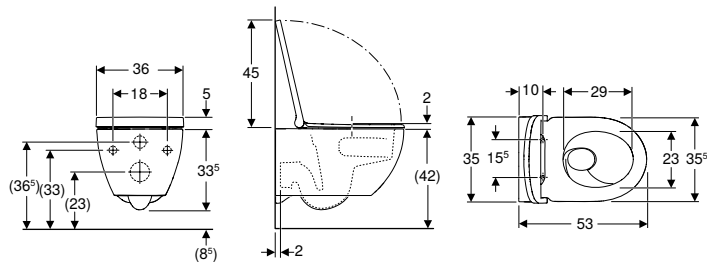

WCs

Accessory overview – Geberit Acanto WC ceramic appliance in combination with connection pipes

Geberit International Sales, version: December 2025

			Geberit Acanto floor-standing WC, washdown, raised, back-to-wall, shrouded, Rimfree
White			500.602.01.2
			→ p. 580
Geberit connection bend 90°	152.610.11.1		X = 65 mm

Wall-hung WCs

Geberit Acanto wall-hung WC set, washdown, shrouded, TurboFlush, with WC seat

click & scan

Application purposes

- For concealed cisterns
- For pressure flushing valves

Technical data

Product material	Vitreous china

Scope of delivery

- WC ceramic appliance
- WC seat
- Fastening material

Characteristics

- Wall-hung
- Washdown WC
- Rimless WC ceramic appliance featuring TurboFlush flush technology
- Easy fastening with Easy Fast Fixing (type EFF3)
- Type 1, full flush volume 6 / 5 / 4 l, in accordance with EN 997
- Quick-release hinges, lockable
- Type 2 in accordance with EN 997
- 4 l flush
- Shrouded
- Hidden fastening
- WC seat made of Duroplast
- Overlapping WC lid
- WC seat with EasyMount hinges

Art. no.	Colour / surface	B [cm]	H [cm]	T [cm]	QuickRelease-Funktion	Soft-closing mechanism	Fastening
502.718.00.1	white	35.5	33.5	53	Yes, with lockable QuickRelease hinges		yes from above

Can be combined with

- Geberit Acanto wall-hung bidet, shrouded → p. 582