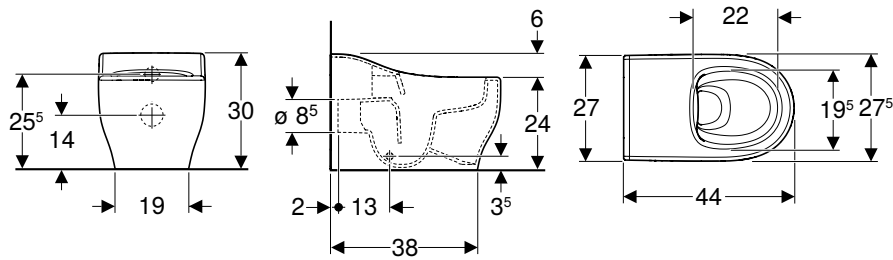

Geberit Bambini floor-standing WC for small children, washdown, Rimfree

click & scan

Application purposes

- For small children
- For childcare
- For replacing potties
- For concealed cisterns

Technical data

Product material	Vitreous china

Scope of delivery

- WC ceramic appliance
- Fastening material

Characteristics

- Floor-standing
- Back-to-wall
- Washdown WC
- Rimless WC ceramic appliance featuring Rimfree flush technology
- Type 1, full flush volume 5 / 4 l, according to EN 997
- Horizontal outlet
- Outlet diameter 85 mm
- Shrouded
- Hidden fastening
- Height of upper edge of sanitary ceramic: 24 cm
- Potty chair shape

Art. no.	Colour / surface	B [cm]	H [cm]	T [cm]
502.965.00.1	white	27.5	30	44

Can be combined with

- Geberit Bambini WC seat ring for small children → p. 825
- Geberit Sigma01 actuator plate, round, dual flush, for Bambini WC

Accessories

- Accessory overview – Geberit Bambini wall-hung and floor-standing WCs, Rimfree → p. 818