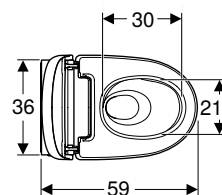

WC complete solutions

Wall-hung WCs

Geberit AquaClean Mera Comfort WC complete solution, wall-hung WC

click & scan

Application purposes

- For convenient and odourless toilet use
- For gently cleaning the anal and vaginal areas with water

Technical data

Degree of protection	IPX4
Nominal voltage	230 V AC
Mains frequency	50 Hz
Power consumption in standby mode max.	0.5 W
Flow pressure	0.5–10 bar
Operating temperature	5–40 °C
Water temperature, adjustment range	34–40 °C
Spray time	30–50 s
WC seat load max.	150 kg

Scope of delivery

- Water supply connection set for Sigma and Omega concealed cisterns 12 cm, installation height 112 cm
- Female socket for mains connection
- Spray shield
- Descaling agent, 125 ml
- Cleaning set
- Connection set for WC, $\varnothing$ 90 mm
- Remote control with wall-mounted case and battery CR2032
- Fastening material

Characteristics

- Hybrid hot water system with continuous flow heater and storage water heater
- Anal shower with double-nozzle WhirlSpray shower technology
- Separate Lady shower nozzle in protected resting position
- Adjustable shower water temperature
- Spray intensity can be set to five different levels
- Spray arm can be set to five different positions
- Adjustable oscillating spray (automatic forward and reverse motion of the spray arm)
- Automatic pre- and postrinsing of the spray nozzle with fresh water
- Descaling programme
- Wall-hung
- Rimless WC ceramic appliance featuring TurboFlush flush technology
- Horizontal outlet
- Washdown WC with special glaze KeraTect
- User detection
- Odour extraction with ceramic honey comb filter can be activated
- Odour extraction unit with run-on function
- Dryer can be activated
- Dryer air intensity can be set to 5 positions
- Dryer arm can be extended
- Adjustable dryer temperature
- WC seat ring with rapid heating function
- Adjustable temperature of the WC-seat heating
- WC seat ring and WC lid with soft-closing mechanism
- WC lid with SoftOpening
- WC lid with quick release
- Touchless opening and closing of the WC lid
- Activation of the orientation light when approaching
- Orientation light can be set in seven colours
- Functions and settings via remote control
- Three user profiles can be programmed
- Compatible with Geberit Home App
- Water supply connection on the left, hidden behind the WC ceramic
- Mains connection with flexible three-core sheathed cable, on the right side, hidden behind the WC ceramic
- External water supply connection on the left possible with accessories
- External mains connection with power outlet on the right possible
- Premounted sound insulation
- Approval in accordance with (DIN) EN 1717 / (DIN) EN 13077

Art. no.	Colour / surface	B [cm]	B1 [cm]	H [cm]	T [cm]	Protection class	Power consumption [W]	QuickRelease function
146.210.11.1	WC ceramic appliance: white / KeraTect Design cover: white / glossy	39.5	39.5	38	59	I	2000	Yes, WC seat ring and WC lid
146.210.21.1	WC ceramic appliance: white / KeraTect Design cover: chrome / glossy	39.5	39.5	38	59	I	2000	Yes, WC seat ring and WC lid

Accessories