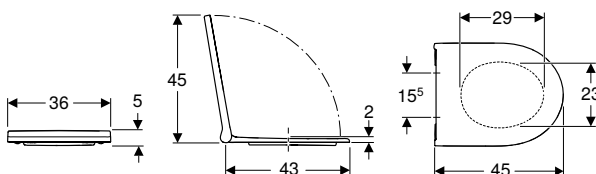

Geberit Acanto WC seat, EasyMount hinges

click & scan

Technical data

Product material	Duroplast
Fastening distance	15.5 cm

Characteristics

- Overlapping WC lid
- Narrow design
- WC seat with EasyMount hinges
- Quick-release hinges, lockable

Art. no.	Colour / surface	B [cm]	H [cm]	T [cm]	QuickRelease-Funktion	Soft-closing mechanism	Fastening	Hinge material
502.719.01.1	white / glossy	36	5	45	Yes, with lockable QuickRelease hinges	yes	from above	Stainless steel / plastic

Can be combined with

- Geberit Acanto wall-hung WC, washdown, shrouded, TurboFlush → p. 579