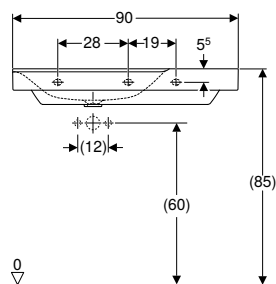

Geberit Xeno² washbasin with shelf surface

click & scan

Technical data

Product material	Fine fireclay

Characteristics

- Can be installed with a washbasin cabinet
- Asymmetrical
- With shelf surface

Art. no.	Colour / surface	Tap hole	Overflow	H [cm]	T [cm]	Shelf space
B / width: 90 cm						
500.533.01.1	white / KeraTect	centred	without	14	48	right
500.535.01.1	white / KeraTect	centred	without	14	48	left
500.534.01.1	white / KeraTect	without	without	14	48	right
500.536.01.1	white / KeraTect	without	without	14	48	left

To order additionally

- Washbasin connector

Can be combined with

- Geberit Xeno² cabinet for washbasin with shelf surface, with one drawer → p. 535
- Geberit Xeno² cabinet for washbasin with shelf surface, with two drawers → p. 536

Accessories

- Accessory overview – Geberit Xeno² washbasins → p. 525

- Geberit washbasin connector Clou with lever actuation only for washbasins with one tap hole. Compatible with washbasins with one tap hole 60 and 90 cm only when installed without cabinet