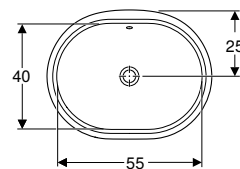

Geberit VariForm under-countertop washbasin, elliptic

click & scan

Application purposes

- For mounting on washtops from below

Technical data

Product material	Vitreous china

Characteristics

- Elliptic
- Easy to mount thanks to provided cutout template

Scope of delivery

- Fastening material
- Template

Art. no.	Colour / surface	Tap hole	Overflow	H [cm]	T [cm]
B / width: 62.5 cm					
500.756.01.2	white	without	visible, symmetrical	18	49
500.758.01.2 *	white	without	without	18	49

* Order-based production

Accessories

- Geberit waste outlet with free outlet and valve cover
- Geberit waste outlet with free outlet, screen