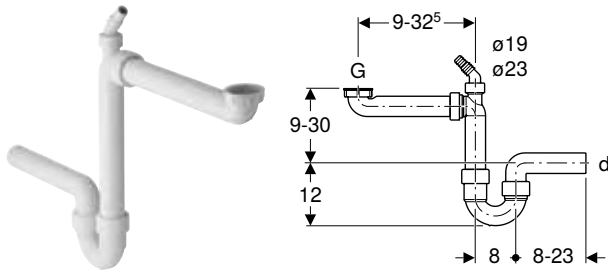

Art. no.	Colour / surface	d, \varnothing [mm]	G ["]	h [cm]
152.550.11.1	white alpine	50	1 1/2	9-19
152.556.11.1	white alpine	40	1 1/2	9-19

Geberit P-trap for kitchen sink, space-saving model, with angled hose connector, horizontal outlet