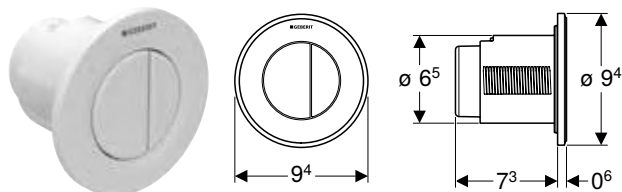

For dual flush

Geberit Type 01 remote flush actuation, round, pneumatic, dual flush, concealed actuator

click & scan

Application purposes

- For pneumatic remote flush actuation of Geberit exposed and concealed cisterns
- For releasing a dual flush
- For solid and drywall construction
- For concealed installation
- For Sigma concealed cisterns 12 cm
- For Omega concealed cisterns 12 cm
- For AP123 exposed cisterns

Characteristics

- Round design
- Can be combined with Geberit actuator plates for single flush, dual flush and stop-and-go flush or Geberit cover plate

Scope of delivery

- Actuator
- Pneumatic flushing device
- Pneumatic hose, length 2 m
- Conduit pipe, length 1.7 m
- Flush-mounting box with protection cover
- Fastening material

Technical data

Actuation force (N) max.	25 N

Art. no.	Colour / surface	Product material
116.042.11.1	white	Plastic
116.042.21.1	chrome / glossy	Plastic
116.042.JQ.1	chrome / matt, easy-to-clean coated	Plastic