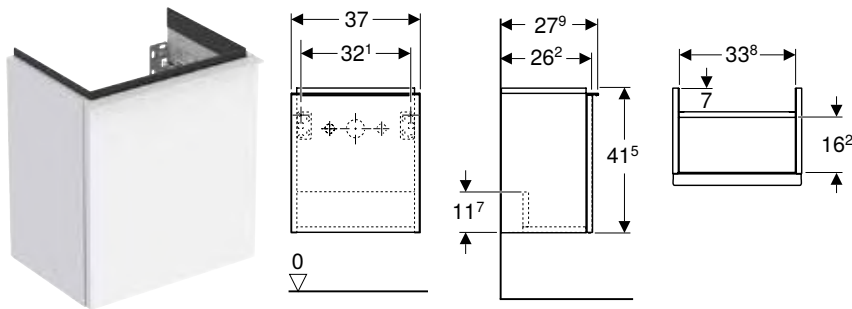

Washbasin cabinets

Geberit iCon cabinet for handrinse basin, with one door

Technical data

Product material	High-compressed three-layer chipboard

Scope of delivery

- Cabinet for handrinse basin
- Fastening material

Characteristics

- FSC™ C134279 certified
- Wall-hung
- With one door
- Door with soft closing
- Can be subdivided for service room
- Opening with handle
- Exchangeable handle
- Moisture-resistant
- Delivered preassembled

Art. no.	Colour / surface	B	Washbasin, width	H	T
		[cm]	[cm]	[cm]	[cm]
Door: left-hand hinge					
502.301.01.1	Body, Front: white / high-gloss coated Handle: white / matt powder-coated	37	38	41.5	27.9
502.301.01.2	Body, Front: white / high-gloss coated Handle: chrome / glossy	37	38	41.5	27.9
502.301.01.3 *	Body, Front: white / matt coated Handle: white / matt powder-coated	37	38	41.5	27.9
502.301.JH.1	Body, Front: oak / wood-textured melamine Handle: lava / matt powder-coated	37	38	41.5	27.9
502.301.JK.1	Body, Front: lava / matt coated Handle: lava / matt powder-coated	37	38	41.5	27.9
502.301.JL.1 *	Body, Front: sand grey / high-gloss coated Handle: sand grey / matt powder-coated	37	38	41.5	27.9
502.301.JR.1 *	Body, Front: hickory / wood-textured melamine Handle: lava / matt powder-coated	37	38	41.5	27.9
Door: right-hand hinge					
502.300.01.1	Body, Front: white / high-gloss coated Handle: white / matt powder-coated	37	38	41.5	27.9
502.300.01.2	Body, Front: white / high-gloss coated Handle: chrome / glossy	37	38	41.5	27.9
502.300.01.3 *	Body, Front: white / matt coated Handle: white / matt powder-coated	37	38	41.5	27.9
502.300.JH.1	Body, Front: oak / wood-textured melamine Handle: lava / matt powder-coated	37	38	41.5	27.9
502.300.JK.1	Body, Front: lava / matt coated Handle: lava / matt powder-coated	37	38	41.5	27.9
502.300.JL.1 *	Body, Front: sand grey / high-gloss coated Handle: sand grey / matt powder-coated	37	38	41.5	27.9
502.300.JR.1 *	Body, Front: hickory / wood-textured melamine Handle: lava / matt powder-coated	37	38	41.5	27.9

* Order-based production

Can be combined with

- Geberit iCon handrinse basin → p. 594
- Geberit iCon Light handrinse basin → p. 595
- Geberit iCon side element → p. 625
- Geberit Option Plus illuminated mirror, square design, with direct and indirect lighting → p. 787
- Geberit Option illuminated mirror, round design, with direct and indirect lighting → p. 788

Accessories

- Accessory overview – Geberit iCon bathroom furniture → p. 607