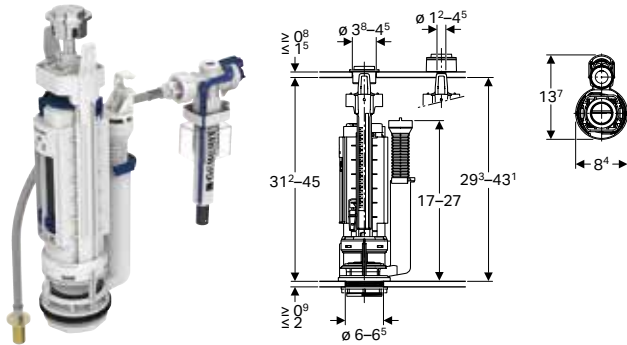

Geberit Type 290-383 mechanism, dual flush, universal water supply connection, 3/8" and 1/2', nipple made of brass

click & scan

Application purposes

- For greywater and rainwater with pH value 5.5–9.5, if a filter system is used
- For ceramic cisterns
- For potable water
- For water supply connections 1/2"
- For water supply connections 3/8"

Technical data

Flow pressure	0.1–10 bar
Storage temperature	≤ 40 °C
Flush volume large, adjustment range	4–9 l
Flush volume small, adjustment range	2–4.5 l
Actuation force	18 N

Characteristics

- Dual flush
- Adjustable filling height
- Threaded nipple made of brass
- Height-adjustable
- Small and large flush volume can be set depending on the amount of water in the cistern
- Overflow pipe height-adjustable
- Water supply connection on the left/right
- Water supply connection on the bottom
- With lid attachment

Scope of delivery

- Fastening material

Art. no.	Colour / surface
283.313.21.5	chrome / glossy