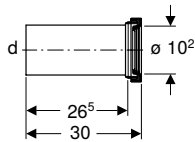

Geberit straight connector set for WC

[click & scan](#)

Application purposes

- For connecting floor-standing WCs to wall drains
- For connecting wall-hung WCs

Scope of delivery

- Straight connector made of PE-HD, $\varnothing$ 90 mm
- Sleeve made of EPDM, $\varnothing$ 122 mm

Art. no.	DN	d, $\varnothing$ [mm]
131.083.16.1	90	90