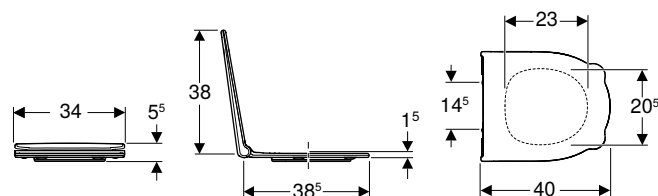

WC seats

Geberit Bambini WC seat for children, EasyMount hinges

click & scan

Application purposes

- For WCs for children, Rimfree

Technical data

Product material	Duroplast
Fastening distance	14.5 cm

Characteristics

- Child-friendly design
- Handles adapted to children's hands for easy and hygienic opening and closing
- WC seat ring with overhang for protection against urine splashes
- Rounded edges for avoiding injuries
- Easy to clean
- WC seat with EasyMount hinges
- Sandwich shape

Scope of delivery

- WC seat

Art. no.	Colour / surface	B [cm]	H [cm]	T [cm]	Soft-closing mechanism	Fastening	Hinge material
502.970.01.1	white	34	5.5	40	yes	from above	Stainless steel / plastic
502.970.SX.1	ocean blue	34	5.5	40	yes	from above	Stainless steel / plastic
502.970.79.1	forest green	34	5.5	40	yes	from above	Stainless steel / plastic
502.970.FY.1	carmine red	34	5.5	40	yes	from above	Stainless steel / plastic
502.969.01.1	white	34	5.5	40	no	from above	Stainless steel / plastic
502.969.SX.1	ocean blue	34	5.5	40	no	from above	Stainless steel / plastic
502.969.79.1	forest green	34	5.5	40	no	from above	Stainless steel / plastic
502.969.FY.1	carmine red	34	5.5	40	no	from above	Stainless steel / plastic

Can be combined with

- Geberit Bambini wall-hung WC for children, washdown, Rimfree, for WC seat → p. 820
- Geberit Bambini floor-standing WC for children, washdown, Rimfree, for WC seat → p. 821