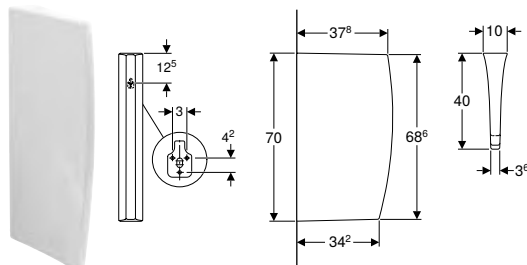

Urinal divisions made of sanitary ceramic

Geberit urinal division, sanitary ceramic

click & scan

Technical data

Product material	Vitreous china

Scope of delivery

- Fastening material

Art. no.	Colour / surface	L [cm]	B [cm]	H [cm]
110000000	white	40	10	70