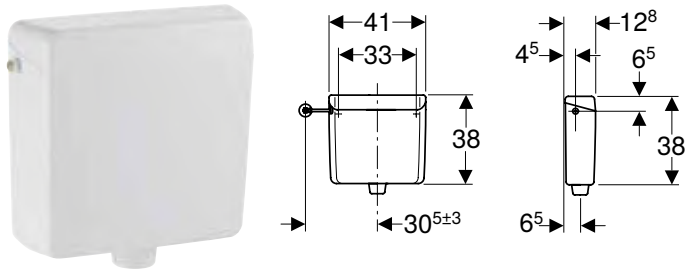

Geberit AP123 exposed cistern, stop-and-go flush, for remote flush actuation

click & scan

Application purposes

- For low level installation
- For bathroom furniture or for installation behind the wall
- For thin walls of max. 70 mm thickness in combination with floor-standing WCs
- For flush actuations with pneumatic remote flush actuation

Technical data

Flush volume, factory setting	9 l
Flush volume, adjustment range	6 l / 9 l
Product material	ABS

Characteristics

- Low-noise
- Single flush
- Can be converted to pneumatic single flush or dual flush actuation
- Insulated against condensation
- Cistern lid without actuator button
- Flush pipe connection, pluggable
- Water supply connection on the left/right
- Water supply connection 3/8"

Scope of delivery

- Fastening material

Art. no.	Colour / surface	B [cm]	H [cm]	T [cm]
123.135.11.1	white alpine	41	38	12.5

To order additionally

- Water supply connection set
- Pneumatic actuator
- Pneumatic flushing device
- Flush bend 90° made of PE-HD, ø 50 / 44 mm, 38 x 5.2 cm
- Flush bend extension, ø 45 mm