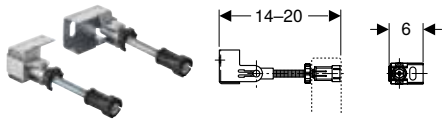

Geberit Duofix set of wall anchors for single installation, corner construction

click & scan

Application purposes

- For fastening Geberit Duofix installation elements in front of dry-walls and solid walls
- For placing and fastening panelling in part-height prewall installations

Scope of delivery

- Set of 2 pieces

Characteristics

- Can be adjusted in depth from the front, infinitely variable
- Integrated panelling support
- Threaded rod M10, zinc-plated
- Wall fixation 360° rotating
- Infinitely variable angle adjustment possible for corner installation

Art. no.

111.835.00.1

Accessories

- Geberit Duofix set of wall anchor extensions