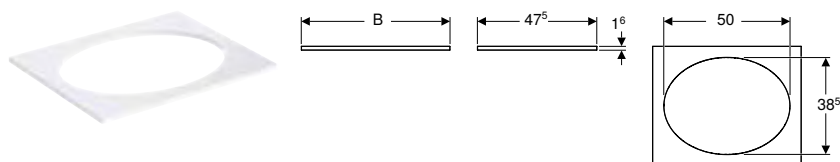

Can be combined with

- Geberit Selnova Square cabinet for handrinse basin, with one door → p. 694
- Geberit Selnova Square low cabinet with one door → p. 696
- Geberit Selnova Square cabinet for vanity basin, slim rim, with one door → p. 694
- Geberit Selnova Square cabinet for vanity basin, slim rim, with two doors → p. 695
- Geberit Selnova Square mirror cabinet with two doors and two glass shelves → p. 698

Accessories

- Accessory overview – Geberit Selnova Square bathroom furniture → p. 693

Washtops

Geberit Selnova Square washtop for countertop washbasin

click & scan

Geberit
Selnova
Square

Technical data

Product material	High-compressed three-layer chipboard

Scope of delivery

- Washtop
- Fastening material

Characteristics

- FSC™ C134279 certified
- Washtop with cutout
- Moisture-resistant

Art. no.	Colour / surface	B Washbasin, width		H [cm]	T [cm]
		[cm]	[cm]		
502.860.00.1	white / high-gloss coated	59.1	55	1.6	47.5

Can be combined with

- Geberit Selnova Square cabinet for vanity basin, slim rim, with one door → p. 694
- Geberit VariForm countertop washbasin, oval, with tap hole bench → p. 767
- Geberit Selnova Square cabinet for vanity basin, slim rim, with two doors → p. 695