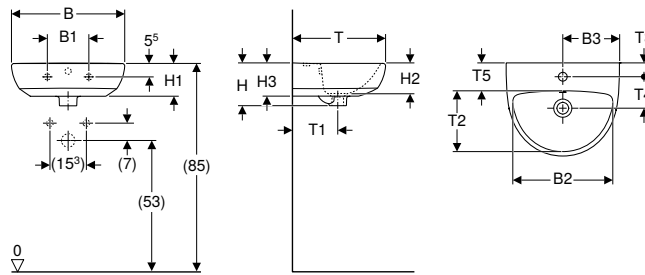

Washbasins

Handrinse basins

Geberit Selnova handrinse basin

click & scan

Technical data

Product material	Vitreous china

Scope of delivery

- Handrinse basin

Characteristics

- Can be combined with half pedestal
- Can be combined with full pedestal

Art. no.	Colour / surface	Tap hole	Overflow	B1	B2	B3	H	H1	H2	H3	T	T1	T2	T3	T4	T5
				[cm]	[cm]	[cm]	[cm]	[cm]	[cm]	[cm]	[cm]	[cm]	[cm]	[cm]	[cm]	[cm]

B / width: 45 cm

500.324.01.1	white	centred	visible, symmetrical	16.5	39.5	22.5	17	13	12	13	37	18	24	5.5	12.5	10.5

B / width: 50 cm

500.295.01.1	white	centred	visible, symmetrical	23	43	25	18	14	13	14	41	19.5	26	6.5	13	11

500.294.01.1	white	without	visible, symmetrical	23	43		18	14	13	14	41	19.5	26			11

Can be combined with

- Geberit Selnova half pedestal → p. 717
- Geberit Selnova full pedestal → p. 717

Accessories

- Geberit dip tube trap for washbasin, horizontal outlet
- Geberit fastening material for handrinse basin → p. 1005

- Geberit Selnova half pedestal only for handrinse basins 50 cm