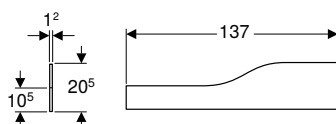

click & scan

Application purposes

- For Bambini play and washspaces

Technical data

Product material	Varicor
------------------	---------

Characteristics

- Shockproof
- Scratchproof
- Easy cleaning
- Seamless surface repair