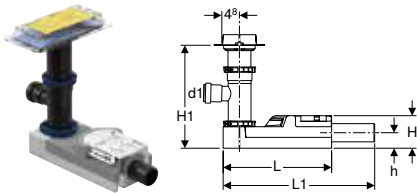

To order additionally

- Shower channel of the CleanLine series
- Trap

Accessories

- Geberit CleanLine20 shower channel → p. 394
- Geberit CleanLine30 shower channel → p. 395
- Geberit CleanLine50 shower channel → p. 396
- Geberit CleanLine60 shower channel for thin floorings → p. 396
- Geberit CleanLine80 shower channel → p. 397
- Geberit CleanLine shower channel, tile-bearing → p. 394
- Geberit P-trap for sink, with compression joint, vertical inlet and horizontal outlet → p. 380

Geberit installation set with inlet, for shower channels of the CleanLine series

Application purposes

- For drainage of Geberit shower channels of the CleanLine series
- For composite seals
- For screed heights ≥ 190 mm at inlet
- For use as floor drain with horizontal outlet

Technical data

Depth of water seal (mm)	50 mm

Characteristics

- Quality-monitored in accordance with EN 1253-3
- Premounted sealing fleece
- Sealing fleece, 10 cm circumferential, for connecting sealing systems
- Base unit made of EPS, for sound decoupling and receiving the trap

Scope of delivery

- Protection box cover with reference line
- Thin bed bonding flange
- Trap made of PE-HD
- Branch fitting 88.5° made of PE, ø 63 / 40 mm
- Fastening material
- Distance plate, thickness 2 cm

Art. no.	DN	d, ø [mm]	Discharge rate [l/s]	d1, ø [mm]	L [cm]	L1 [cm]	B [cm]	H [cm]	H1 [cm]	h [cm]
154.159.00.1	50	50	0.8	40	30	35.8	13	9	19–36.5	4.2

To order additionally

- Shower channel of the CleanLine series

Accessories

- Geberit CleanLine20 shower channel → p. 394
- Geberit CleanLine30 shower channel → p. 395
- Geberit CleanLine50 shower channel → p. 396
- Geberit CleanLine60 shower channel for thin floorings → p. 396
- Geberit CleanLine80 shower channel → p. 397
- Geberit CleanLine shower channel, tile-bearing → p. 394