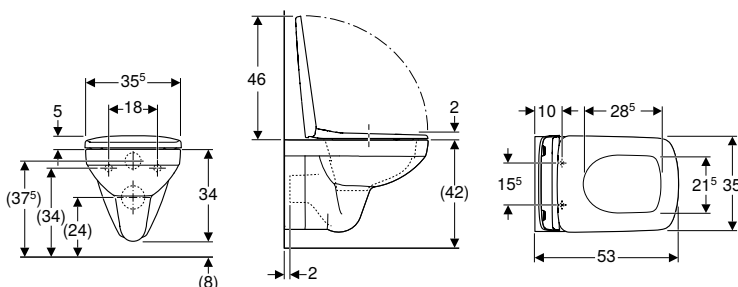

Wall-hung WCs

Geberit Selnova Square set of wall-hung WC, square, washdown, Rimfree, with WC seat

Application purposes

- For concealed cisterns
- For pressure flushing valves

Technical data

Product material	Vitreous china

Scope of delivery

- WC ceramic appliance
- WC seat

Characteristics

- Wall-hung
- Washdown WC
- Rimless WC ceramic appliance featuring Rimfree flush technology
- Square design
- Type 1, full flush volume 6 / 4 l, in accordance with EN 997
- Type 2 in accordance with EN 997
- 4 l flush
- Overlapping WC lid
- Antibacterial
- Lid made of Duroplast

Art. no.	Colour / surface	B [cm]	H [cm]	T [cm]	QuickRelease function	Soft-closing mechanism	Fastening	Hinge material
501.961.00.1	WC ceramic appliance: white	35.5	39	53	Yes, with QuickRelease hinges	yes	from above	Brass chrome-plated