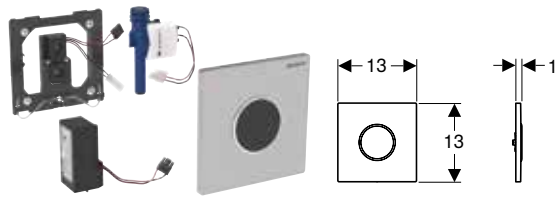

Urinal flush controls

Concealed

With electronic flush actuation, mains operation

Geberit urinal flush control with electronic flush actuation, mains operation, Type 10 cover plate, round

click & scan

Application purposes

- For automatic flush actuation of urinals

Technical data

Degree of protection	IP45
Nominal voltage	110–240 V AC
Mains frequency	50–60 Hz
Operating voltage	4.5 V DC
Flow pressure	1–8 bar
Water test pressure max.	16 bar
Test pressure air / inert gas max.	3 bar
Flow rate at 100 kPa / 1 bar without flow limiter	0.3 l/s
Flow rate at 100 kPa / 1 bar with flow limiter	0.18 l/s
Interval flush time, factory setting	5 s
Detection time, factory setting	7 s
Flush time, adjustment range	1–15 s
Flush time, factory setting	7 s

Characteristics

- Cover plate with securing bar
- Water-saving hybrid mode can be set
- Adjustable interval flush
- Preflush can be set
- Power failure control unit
- Valve-closing function when power fails
- Functions can be set and queried with the Geberit Service Handy
- Device settings and operation with mobile device via integrated Bluetooth® interface
- Compatible with Geberit Control App
- Wired networkable with Geberit gateway via GEBUS converter
- Wirelessly connectable with Geberit Gateway via Bluetooth®
- Compatible with Geberit Connect
- Flush volume can be reduced to 0.5 l per flush with regulating screw of installation set
- Tap group II in accordance with DIN 4109
- Components in contact with drinking water lead-free

Scope of delivery

- Type 10 cover plate with IR window
- Infrared control, premounted on mounting frame
- Solenoid valve
- Power supply unit
- Fastening material

Art. no.	Colour / surface	Product material	Power consumption [W]
116.025.16.1	Plate: black matt / easy-to-clean coated Design ring/-s: black / glossy	Stainless steel	≤ 0.5
116.025.DW.1	Plate: black / glossy Design ring/-s: black / matt	Stainless steel	≤ 0.5
116.025.JQ.1	Plate: chrome / matt, easy-to-clean coated Design ring/-s: chrome / glossy	Die-cast zinc	≤ 0.5
116.025.KH.1	Plate: chrome / glossy Design ring/-s: chrome / matt	Die-cast zinc	≤ 0.5
116.025.KJ.1	Plate: white alpine / glossy Design ring/-s: chrome / glossy	Die-cast zinc	≤ 0.5
116.025.KK.1	Plate: white alpine / glossy Design ring/-s: gold-coloured / glossy	Die-cast zinc	≤ 0.5
116.025.KM.1	Plate: black / glossy Design ring/-s: chrome / glossy	Die-cast zinc	≤ 0.5
116.025.SN.1	Plate: brushed, easy-to-clean coated Design ring: polished	Stainless steel	≤ 0.5

Can be combined with

- Geberit installation set with flush pipe, for urinal flush control, universal → p. 286
- Geberit installation set with nipple made of brass, for urinal flush control, universal → p. 287
- Geberit Duofix element for urinal, 112–130 cm, universal → p. 72
- Geberit Duofix element for urinal, 112–130 cm, universal, for spray head → p. 73
- Geberit GIS element for urinal, 114 cm, universal → p. 119
- Geberit GIS element for urinal, 114 cm, universal, for spray head → p. 120
- Geberit Kombifix element for urinal, 109–127 cm, universal → p. 23
- Geberit Kombifix element for urinal, 109–127 cm, universal, for spray head → p. 24