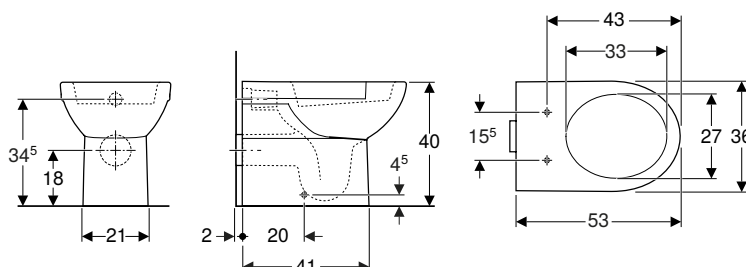

Can be combined with

- Geberit Selnova WC seat, fastening from above → p. 736
- Geberit AquaClean Tuma Comfort WC enhancement solution → p. 846
- Geberit AquaClean Tuma Classic WC enhancement solution → p. 848

Accessories

- Accessory overview – Geberit Selnova WC ceramic appliance in combination with connection pipes → p. 719

Geberit Selnova floor-standing WC, washdown, back-to-wall, horizontal outlet, semi-shrouded

click & scan

Application purposes

- For concealed cisterns

Technical data

Product material	Vitreous china

Characteristics

- Floor-standing
- Washdown WC
- With flush rim
- Type 2 in accordance with EN 997
- Type 1, full flush volume 6 l, in accordance with EN 997
- Horizontal outlet
- Semi-shrouded

Scope of delivery

- WC ceramic appliance
- Fastening material

Art. no.	Colour / surface	B [cm]	H [cm]	T [cm]
500.286.01.1	white	35.5	40	53

To order additionally

- WC seat

Can be combined with

- Geberit Selnova WC seat with hinges made of plastic, fastening from below → p. 735
- Geberit Selnova WC seat, fastening from above → p. 736
- Geberit Selnova WC seat, fastening from below → p. 736
- Geberit AquaClean Tuma Comfort WC enhancement solution → p. 846
- Geberit AquaClean Tuma Classic WC enhancement solution → p. 848