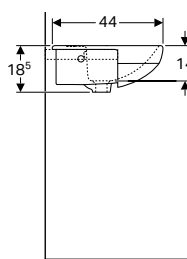

Semirecessed washbasins

Geberit Selnova semirecessed washbasin

click & scan

Application purposes

- For mounting in washtops

Technical data

Product material	Vitreous china

Art. no.	Colour / surface	Tap hole	Overflow	H	T
				[cm]	[cm]

B / width: 55 cm

500.311.01.1	white	centred	visible, symmetrical	18.5	44

Accessories

- Geberit dip tube trap for washbasin, horizontal outlet

Scope of delivery

- Semi-recessed washbasin
- Fastening material