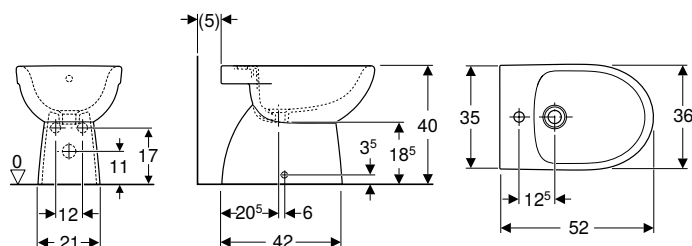

Floor-standing bidets

Geberit Selnova floor-standing bidet, semi-shrouded

click & scan

Technical data

Product material	Vitreous china

Scope of delivery

- Fastening material

Characteristics

- Floor-standing
- Freestanding
- Hidden fastening
- Semi-shrouded

Art. no.	Colour / surface	Overflow	B [cm]	H [cm]	T [cm]
500.288.01.1	white	visible, symmetrical	36	40	52