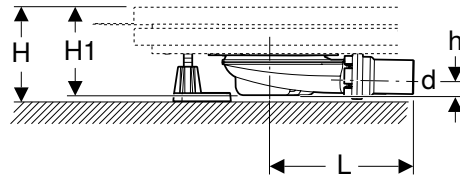

New

Geberit Duofix shower drain with five feet, integrated for CleanFloor30 shower surface, depth of water seal 30 mm

click & scan

Application purposes

- For drainage of Geberit CleanFloor30 shower surfaces, integrated
- For floor constructions up to finished floor level 10–14.5 cm
- For fastening to Geberit Duofix installation frames for shower surfaces
- For use as floor drain with horizontal outlet

Scope of delivery

- Shower drain $\varnothing$ 90 mm
- Straight connector made of PE-HD
- Feet for installation frame
- 12 rubber supports
- Holder for shower drain
- Assembly clamp
- Fastening screw

Characteristics

- Quality-monitored in accordance with EN 274-3
- Removable trap cup
- Threaded rods can be shortened

Art. no.	DN	d, $\varnothing$ [mm]	H [cm]	H1 [cm]	h [cm]
551.556.00.1	40	40	10–14.5	7.7	2.2

Available as of April 2026

To order additionally

- Geberit CleanFloor30 integrated shower surface, with sealing fleece
- Geberit Duofix installation frame for shower surfaces

- Replacement for art. no. 154.020.00.1