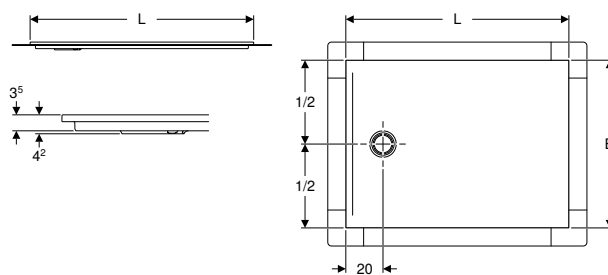

New

Geberit CleanFloor30 integrated shower surface, with sealing fleece, grey

click & scan

Application purposes

- For use as floor-even shower surface
- For draining off waste water from a single shower head
- For floor constructions with Duofix installation frames up to upper edge of the shower surface 8–25 cm
- For raised installation up to 1.5 cm above finished floor
- Suitable for barrier-free construction

Technical data

Product material	Mineral composite material

Characteristics

- Outlet in the rear centre
- Sealing fleece, 10 cm circumferential, for connecting sealing systems
- Premounted sealing fleece
- Antislip class B according to EN 16165 (barefoot walking)
- Antislip class according to NF: PN 18
- Fulfils requirements in accordance with EN 14527, class 1
- Easy to clean
- Can bear loads of up to 300 kg

Scope of delivery

- Drain cover with comb insert

Art. no.	Colour / surface	B [cm]	H [cm]
L / length: 80 cm			
551.002.29.1	grey / Matt	80	3.5
L / length: 90 cm			
551.003.29.1 *	grey / Matt	80	3.5
551.011.29.1	grey / Matt	90	3.5
L / length: 100 cm			
551.004.29.1	grey / Matt	80	3.5
551.012.29.1	grey / Matt	90	3.5
551.020.29.1	grey / Matt	100	3.5
L / length: 110 cm			
551.005.29.1 *	grey / Matt	80	3.5
551.013.29.1 *	grey / Matt	90	3.5
551.021.29.1 *	grey / Matt	100	3.5
L / length: 120 cm			
551.006.29.1	grey / Matt	80	3.5
551.014.29.1	grey / Matt	90	3.5
551.022.29.1	grey / Matt	100	3.5
551.026.29.1	grey / Matt	120	3.5
L / length: 140 cm			
551.007.29.1 *	grey / Matt	80	3.5
551.015.29.1	grey / Matt	90	3.5
551.023.29.1	grey / Matt	100	3.5
L / length: 150 cm			
551.008.29.1 *	grey / Matt	80	3.5
551.016.29.1 *	grey / Matt	90	3.5
551.024.29.1 *	grey / Matt	100	3.5
L / length: 160 cm			
551.009.29.1 *	grey / Matt	80	3.5
551.017.29.1 *	grey / Matt	90	3.5
551.025.29.1 *	grey / Matt	100	3.5
L / length: 170 cm			
551.010.29.1 *	grey / Matt	80	3.5
551.018.29.1 *	grey / Matt	90	3.5
L / length: 180 cm			
551.019.29.1 *	grey / Matt	90	3.5

Available as of April 2026; * Order-based production