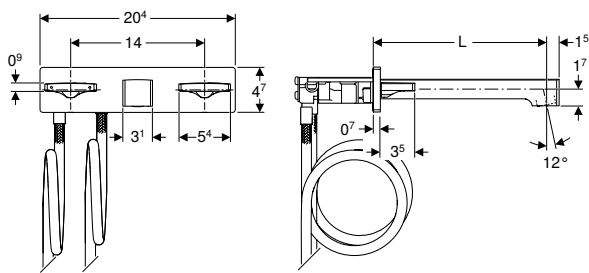

Can be combined with

- Geberit Duofix element for washbasin, 112–130 cm, Geberit ONE wall-mounted tap with concealed function box → p. 67

Geberit ONE washbasin tap, square design, wall-mounted, two-handle mixer, for concealed function box