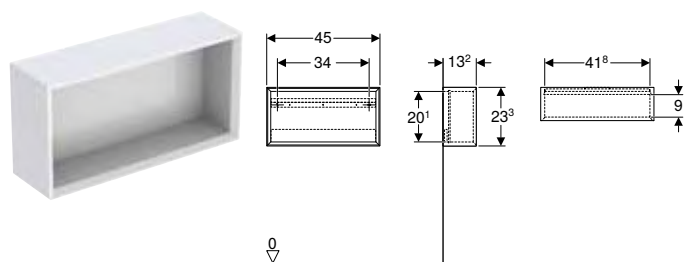

Geberit wall box, rectangular

click & scan

Geberit
Acanto

Application purposes

- For Geberit ONE, Acanto and iCon series

Technical data

Product material	High-compressed three-layer chipboard

Characteristics

- FSC™ C134279 certified
- Wall-hung
- Hidden fastening
- Moisture-resistant
- Delivered preassembled

Scope of delivery

- High-level cabinet
- Fastening material

Art. no.	Colour / surface	B [cm]	H [cm]	T [cm]
502.322.01.1	white / high-gloss coated	45	23.3	13.2
502.322.01.3 *	white / matt coated	45	23.3	13.2
502.322.JH.1	oak / wood-textured melamine	45	23.3	13.2
502.322.JK.1	lava / matt coated	45	23.3	13.2
502.322.JL.1 *	sand grey / high-gloss coated	45	23.3	13.2
502.322.JR.1 *	hickory / wood-textured melamine	45	23.3	13.2

* Order-based production