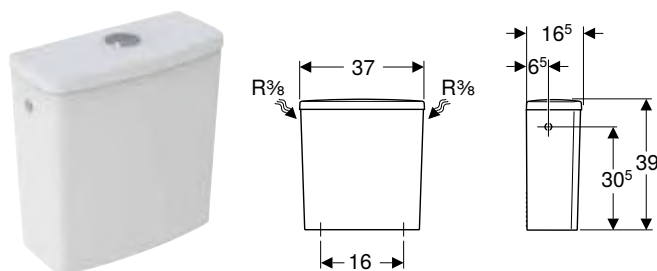

Geberit Selnova Square exposed cistern, close-coupled, dual flush, lateral water supply connection, for WC Rimfree

Application purposes

- For close-coupled installation
- For water supply connections 3/8"

Characteristics

- Dual flush
- Type 1, full flush volume 6 l, in accordance with EN 997
- Water supply connection on the left/right

Technical data

Flush volume, factory setting	6 l / 3 l
Flush volume large, adjustment range	6 l
Flush volume small, adjustment range	3 l
Product material	Vitreous china

Scope of delivery

- Exposed cistern, close-coupled
- Mechanism

Art. no.	Colour / surface	B [cm]	H [cm]	T [cm]
501.578.01.1	white	37	39	16.5

Can be combined with

- Geberit Selnova Square floor-standing WC for close-coupled exposed cistern, washdown, back-to-wall, horizontal or vertical outlet, semi-shrouded, Rimfree → p. 706