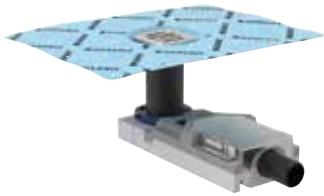

Geberit CleanPoint shower floor drain for screed height at inlet 65–90 mm

click & scan

Application purposes

- For drainage of floor-even showers
- Suitable for barrier-free construction
- For composite seals
- For screed height ≥ 65 mm at inlet
- For use as floor drain with horizontal outlet

Technical data

Depth of water seal (mm)	30 mm

Characteristics

- Suitable for tile structures on floor 2–30 mm
- Premounted sealing fleece
- Sealing fleece, 10 cm circumferential, for connecting sealing systems
- Grating made of stainless steel
- Grating can be aligned in height, inclination and offset
- Base unit made of EPS, for sound decoupling and receiving the trap
- Load-bearing capacity, class K 3 (3 kN)
- Water drainage above the composite seal

Scope of delivery

- Protection box cover with reference line
- Thin bed bonding flange
- Comb insert
- Grating frame unpunched with compensation ring
- Grating
- Trap made of PE-HD
- Fastening material

Art. no.	DN	d, $\varnothing$ [mm]	Discharge rate [l/s]	L [cm]	L1 [cm]	B [cm]	H [cm]	H1 [cm]	h [cm]
154.052.00.1	40	40	0.4	30	35.8	13	6.5	6.5–17.5	3.2

Accessories

- Geberit CleanPoint grating, screwable, 8 x 8 cm with grating frame → p. 403
- Geberit CleanPoint design grating, round, 8 x 8 cm → p. 403
- Geberit CleanPoint design grating, 8 x 8 cm → p. 403

- Consider screed height of the base unit with tile sizes < 5 cm. Have product material and thickness of the screed defined by tiler.
- Natural stone tiles in the shower area may discolour
- Screwable grating with grating frame (art. no. 154.310.00.1) must be ordered separately