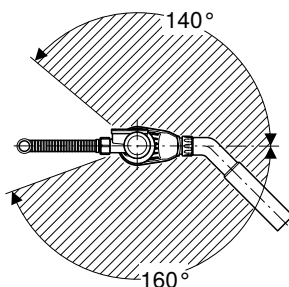

Geberit bathtub drain with push actuation PushControl, d52, height 60 cm, with ready-to-fit-set and connection bend

click & scan

Application purposes

- For bathtubs made of steel, plastic or cast iron
- For custom-size bathtubs
- For bathtubs with valve hole $\varnothing$ 52 mm

Technical data

Overflow discharge rate	0.65 l/s
Depth of water seal (mm)	50 mm

Characteristics

- Quality-monitored in accordance with EN 274-3
- Push actuation aligned with bathtub surface
- With overflow
- Double-sided seals on drain and overflow
- Overflow head with extendible mount can be fastened

Scope of delivery

- Waste outlet
- Trap
- Connection bend 45° made of PE-HD, $\varnothing$ 40 / 50 mm
- Ready-to-fit set
- Protection box
- Fastening material

Art. no.	Colour / surface	DN	d, $\varnothing$ [mm]	Discharge rate [l/s]
150.757.21.6	chrome / glossy	40	40 / 50	1