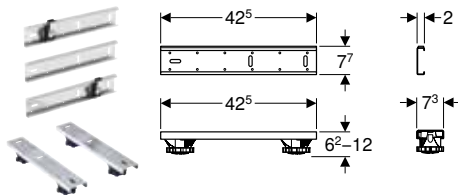

Geberit set of feet and crossbars, with wall anchors, for shower tray made of sanitary acrylic

click & scan

Application purposes

- For placing, height adjustment and fastening of acrylic shower trays

Scope of delivery

- 4 feet, height-adjustable
- 2 crossbars
- 3 crossbars, sound-decoupled
- 2 wall anchors
- Fastening material

Characteristics

- Feet adjustable
- Height-adjustable without tools

Art. no.	L [cm]	B [cm]	H [cm]
550.950.00.1	42.5	7.3	6.2-12