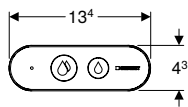

New

Geberit remote flush actuation for dual flush, Bluetooth®

click & scan

Application purposes

- For mounting on pull-down rails with rail diameter 29–34 mm
- For wall mounting
- For Geberit WC flush controls, electronic, for RF-controlled button
- For Geberit WC flush controls, electronic, for Bluetooth® remote flush actuation
- For Geberit WC flush controls, electronic, with Sigma10 actuator plate
- For Geberit WC flush controls, electronic, with Sigma80 actuator plate

Characteristics

- Dual flush can be actuated
- Easy to install and service

Scope of delivery

- Lithium battery type CR2032
- Fastening material for mounting on the pull-down rail
- Fastening material for wall mounting

Technical data

Operating voltage	3 V DC
Actuation force (N) max.	4 N
Radio frequency	2400 MHz
Radio frequency distance	10 m

Art. no.   Colour / surface

115.708.00.1   white alpine

Available as of April 2026

- Exclusively compatible with Geberit WC controls as per compatibility list