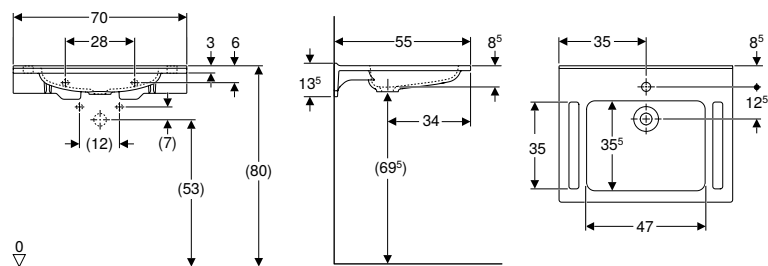

Geberit Publica washbasin, square design, with cut-outs, barrier-free

click & scan

Application purposes

- Suitable for use by wheelchair users
- Suitable for barrier-free construction

Technical data

Product material	Varicor

Scope of delivery

- Washbasin
- Fastening material

Characteristics

- Barrier-free
- Square design
- Cutouts for gripping
- With upstand to the wall
- Antibacterial
- Shockproof
- Scratchproof
- Easy cleaning
- Seamless surface repair

Art. no.	Colour / surface	Tap hole	Overflow	H [cm]	T [cm]
B / width: 70 cm					
402170016	white alpine / matt	centred	without	13.5	55

Accessories

- Geberit washbasin drain, space-saving model, slim design, with free outlet and valve cover
- Geberit dip tube trap for washbasin, space-saving model, horizontal outlet
- Geberit waste outlet with overflow pipe, for washbasin
- Geberit waste outlet with free outlet, screen