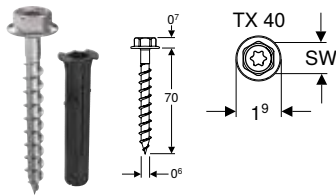

Geberit set of wood screws with dowels

click & scan

Application purposes

- For fastening Geberit Duofix system rails

Characteristics

- Hexalobular socket TX 40

Scope of delivery

- Bolt
- Dowel

Art. no.	SW [mm]
111.089.00.1	13