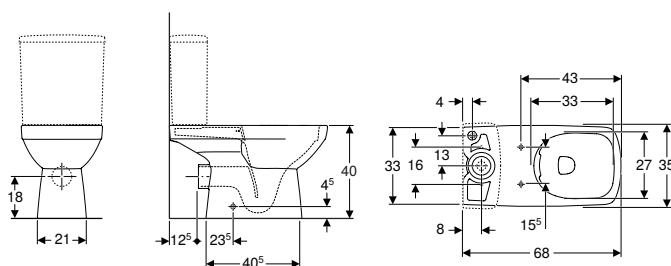

Geberit Selnova Square floor-standing WC for close-coupled exposed cistern, washdown, horizontal outlet, semi-shrouded, Rimfree

click & scan

Application purposes

- For close-coupled exposed cistern

Technical data

Product material	Vitreous china

Scope of delivery

- WC ceramic appliance
- Fastening material

Characteristics

- Floor-standing
- Washdown WC
- Rimless WC ceramic appliance featuring Rimfree flush technology
- Type 1, full flush volume 6 l, in accordance with EN 997
- Type 2 in accordance with EN 997
- 4 l flush
- Horizontal outlet
- Semi-shrouded

Art. no.	Colour / surface	B [cm]	H [cm]	T [cm]
500.152.01.1	white	35	40	68

To order additionally

- Cistern
- WC seat