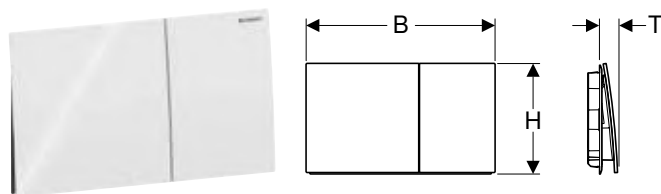

Installation set, surface-even, for Geberit element for wall-hung WC, with Sigma concealed cistern 12 cm

click & scan

Application purposes

- For surface-even installation of Geberit Sigma60 actuator plates
- For surface-even installation of Geberit Sigma cover plates

Scope of delivery

- 2 fixing brackets
- 2 brackets
- Protection box

Art. no.

243.168.00.1

Geberit Sigma70 actuator plate, square, dual flush

click & scan

Application purposes

- For flush actuation with Sigma concealed cisterns

Characteristics

- Front actuation
- Sound-absorbing actuator rods, tool-free fast adjustment

Scope of delivery

- Mounting frame
- 2 distance bolts
- 2 actuator rods

Art. no.	Colour / surface	Product material	B [cm]	H [cm]	T [cm]
115.622.14.1	Button: black matt / easy-to-clean coated	Stainless steel	25	14.6	2.3
115.622.FW.1	Button: brushed, easy-to-clean coated	Stainless steel	25	14.6	2.3
115.622.JK.1	Button: lava / glossy glass	Glass	25	14.6	2.5
115.622.JL.1	Button: sand grey / glossy glass	Glass	25	14.6	2.5
115.622.JT.1	Button: white matt / easy-to-clean coated	Stainless steel	25	14.6	2.3
115.622.QB.1	Button: red gold / brushed, easy-to-clean coated	Stainless steel	25	14.6	2.3
115.622.QD.1	Button: black chrome / brushed, easy-to-clean coated	Stainless steel	25	14.6	2.3
115.622.QF.1	Button: brass-coloured / brushed, easy-to-clean coated	Stainless steel	25	14.6	2.3
115.622.SI.1	Button: white / glossy glass	Glass	25	14.6	2.5
115.622.SJ.1	Button: black / glossy glass	Glass	25	14.6	2.5
115.622.ID.1	N Button: nickel / brushed, easy-to-clean coated	Stainless steel	25	14.6	2.3

N: New, available as of July 2026

Accessories

- Geberit cover frame for Sigma70 actuator plate, square → p. 190
- Geberit extension set for Sigma, Omega and Kappa concealed cisterns → p. 204