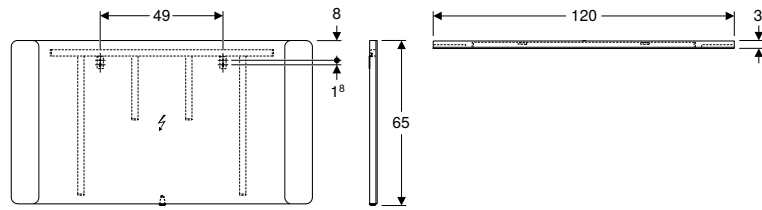

Geberit Option illuminated mirror, square design, lighting on both sides

click & scan

Technical data

Degree of protection	IP44
Nominal voltage	100–230 V AC
Mains frequency	50 Hz / 60 Hz
Operating voltage	12 V DC
Output voltage	12 V DC
Product material	Glass
Light source energy efficiency class	F
Light colour	4200 K
Service life of LED lighting	60000 h
Measuring method	LM-80
Colour Rendering Index min.	80

Scope of delivery

- Mirror
- Fastening material

Characteristics

- Suitable for all bathroom series
- LED lighting
- Mechanical switch

Art. no.	Colour / surface	B [cm]	H [cm]	T [cm]	Protection class	Power consumption [W]	Luminous flux [lm]
819220000	brushed aluminium	120	65	3	I	22.8	2860