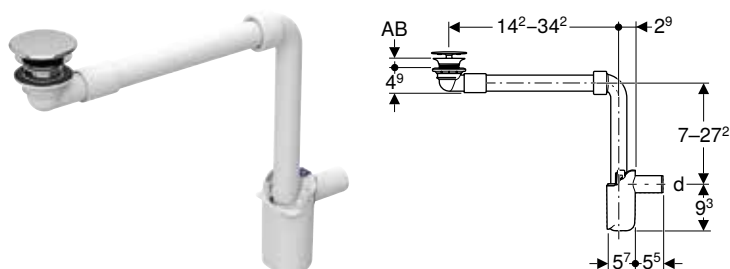

Geberit washbasin drain, space-saving model, slim design, with free outlet and valve cover

click & scan

Application purposes

- For washbasins without overflow
- For washbasins with material thickness 15-20 mm near the waste outlet
- For space-saving installation on washbasins with cabinet without trap cutout
- For space-saving installation on washbasins