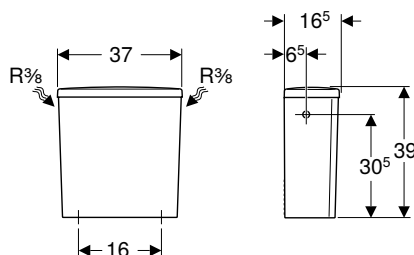

Exposed Cisterns

Exposed cisterns for WCs, made of sanitary ceramic

Geberit Selnova Square exposed cistern, close-coupled, dual flush, lateral water supply connection

click & scan

Application purposes

- For close-coupled installation
- For water supply connections 3/8"

Technical data

Flush volume, factory setting	6 l / 3 l
Flush volume large, adjustment range	6 l
Flush volume small, adjustment range	3 l
Product material	Vitreous china

Characteristics

- Dual flush
- Type 1, full flush volume 6 l, in accordance with EN 997
- Water supply connection on the left/right

Scope of delivery

- Exposed cistern, close-coupled
- Mechanism

Art. no.	Colour / surface	B [cm]	H [cm]	T [cm]
500.267.01.1	white	37	39	16.5

Can be combined with

- Geberit Selnova Comfort floor-standing WC for close-coupled exposed cistern, washdown, horizontal outlet, raised → p. 756
- Geberit Selnova floor-standing WC for close-coupled exposed cistern, washdown, horizontal outlet, semi-shrouded → p. 732
- Geberit Selnova floor-standing WC for close-coupled exposed cistern, washdown, vertical outlet → p. 734
- Geberit Selnova floor-standing WC for close-coupled exposed cistern, washdown, horizontal outlet → p. 734
- Geberit Selnova floor-standing WC for close-coupled exposed cistern, washdown, horizontal outlet, Rimfree → p. 733
- Geberit Selnova floor-standing WC for close-coupled exposed cistern, washdown, horizontal outlet, semi-shrouded, Rimfree → p. 730
- Geberit Selnova floor-standing WC for close-coupled exposed cistern, washdown, vertical outlet, semi-shrouded → p. 732
- Geberit Selnova Square floor-standing WC for close-coupled exposed cistern, washdown, horizontal outlet, semi-shrouded, Rimfree → p. 706