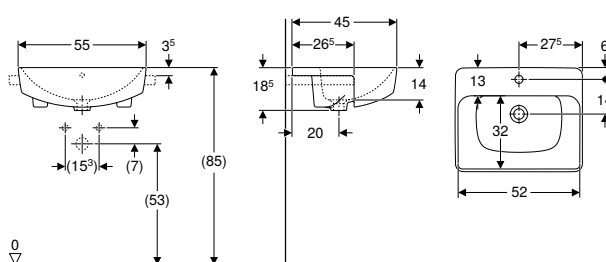

Semirecessed washbasins

Geberit VariForm semirecessed washbasin, rectangular

click & scan

Application purposes

- For mounting in washtops

Technical data

Product material	Vitreous china

Characteristics

- Rectangular
- Easy to mount thanks to provided cutout template

Scope of delivery

- Fastening material
- Template

Art. no.	Colour / surface	Tap hole	Overflow	H [cm]	T [cm]
B / width: 55 cm					
500.681.01.1	white	centred	visible, symmetrical	18.5	45