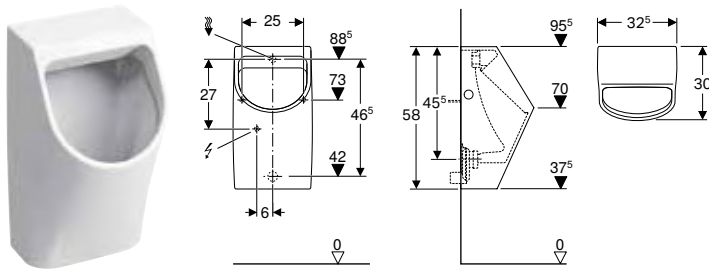

Urinals

Urinals, flush operation, with flush rim
Without lid

Geberit Smyle urinal, inlet from the rear, outlet to the rear

click & scan

Application purposes

- For operating with automatic, water-saving flush
- For operation with manual or automatic flush actuation
- For concealed urinal flush controls
- For concealed urinal flush controls, hidden
- For exposed urinal flush controls, hidden

Technical data

Flush volume small, adjustment range	1 l
Product material	Vitreous china

Characteristics

- Wall-hung
- With flush rim
- Hidden trap
- Hidden fastening
- Fulfils requirements in accordance with EN 13407

Scope of delivery

- Urinal ceramic
- Fastening material for urinal

Art. no.	Colour / surface	B [cm]	H [cm]	T [cm]	Outlet
500.254.01.1	white	32.5	58	30	to the rear

Accessories

- Geberit flush bend extension for urinal, with sleeve
- Geberit inlet connection piece for urinals → p. 943
- Geberit urinal trap, horizontal outlet
- Geberit urinal trap d40, horizontal outlet

- Urinal trap not included in scope of delivery
- Electrical connection required for urinal flush controls with mains operation