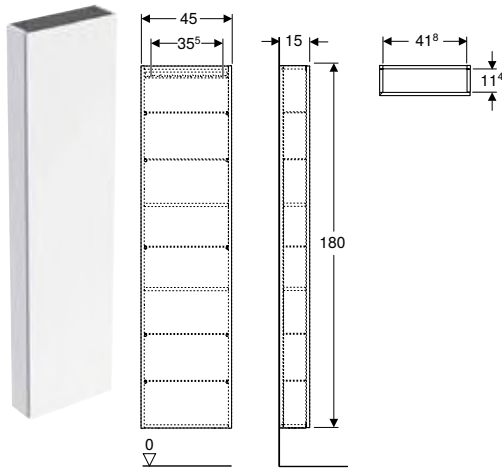

Geberit tall cabinet with one door and internal mirror, small projection

click & scan

Application purposes

- For Geberit ONE, Acanto and iCon series

Technical data

Product material	High-compressed three-layer chipboard

Scope of delivery

- Tall cabinet
- 5 glass shelves
- Fastening material

Characteristics

- FSC™ C134279 certified
- Wall-hung
- With one door
- Door with soft closing
- Opening with recessed handle or push-to-open mechanism
- With five movable glass shelves
- Door mirrored on inside
- With two fixed shelves
- Hinge side left or right
- Door opening angle 155°
- Moisture-resistant
- Delivered preassembled

Art. no.	Colour / surface	H [cm]	T [cm]
B / width: 45 cm			
502.317.01.1	Body, Front: white / high-gloss coated	180	15
502.317.01.2	Body: white / high-gloss coated Front: white / glossy glass	180	15
502.317.01.3 *	Body, Front: white / matt coated	180	15
502.317.JH.1	Body, Front: oak / wood-textured melamine	180	15
502.317.JK.1	Body, Front: lava / matt coated	180	15
502.317.JK.2	Body: lava / matt coated Front: lava / glossy glass	180	15
502.317.JL.1 *	Body, Front: sand grey / high-gloss coated	180	15
502.317.JR.1 *	Body, Front: hickory / wood-textured melamine	180	15

* Order-based production

Accessories

- Geberit set of narrow feet → p. 577