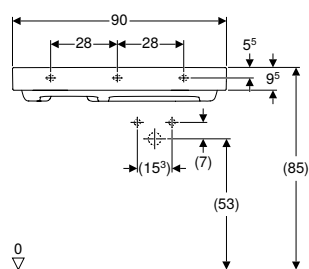

Mix & Match

Geberit ONE washbasin CleanDrain, left shelf surface

Technical data

Product material	Fine fireclay

Scope of delivery

- Washbasin
- Drain cover with comb insert, magnetic fixing
- Geberit washbasin connector and trap, space-saving model

Characteristics

- Can be installed with a washbasin cabinet
- Horizontal outlet
- Hidden overflow function
- Actuation using tie rod
- With integrated hair trap
- Hygienic with optimum flow behaviour

Art. no.	Colour / surface	Mix & Match	Tap hole	Overflow	Cabinet width [cm]	H [cm]	T [cm]	Fastening points	Shelf space
B / width: 90 cm									
505.043.00.1	Washbasin: white / KeraTect Cover: white / glossy	Yes	right	without	90	14	48	3	left
505.044.00.1	Washbasin: white / KeraTect Cover: white / glossy	Yes	without	without	90	14	48	3	left

Can be combined with

- Geberit iCon cabinet for washbasin, with one drawer → p. 614
- Geberit iCon cabinet for washbasin, with two drawers → p. 616
- Geberit ONE cabinet for washbasin, with two drawers → p. 482
- Geberit ONE cabinet for washbasin, with one drawer → p. 480
- Geberit Acanto cabinet for washbasin, with one drawer and one internal drawer → p. 562

Accessories

- Geberit fastening material for washbasin → p. 1005
- Geberit ONE drain cover with comb insert, magnetic fixing → p. 474

- Mix & Match: Articles of the same width can be freely combined in the Geberit ONE, Acanto and iCon series