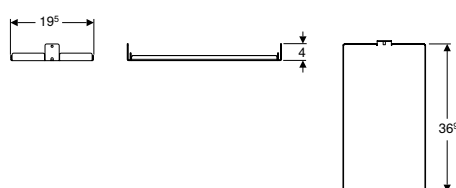

Geberit internal storage shelf

click & scan

Technical data

Product material	Powder-coated steel

Art. no.	B [cm]	H [cm]	T [cm]
503.017.00.1	19.8	4	36.9

Can be combined with

- Geberit tall cabinet with two cargoes → p. 490