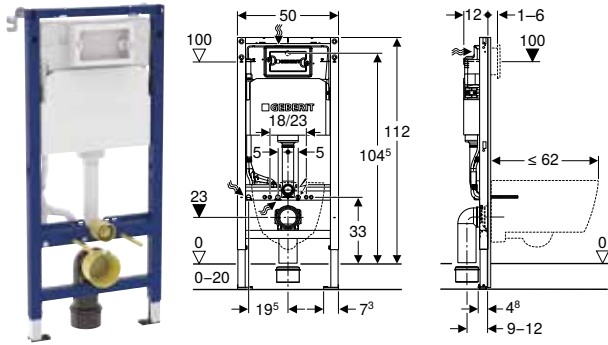

Art. no.	B [cm]	H [cm]	T [cm]
458.127.00.2	50	112	12

Accessories

- Accessory overview – Geberit Duofix elements for WCs → p. 41

- Actuator plate has to be ordered separately

Geberit DuofixBasic element for wall-hung WC, 112 cm, with Delta concealed cistern 12 cm