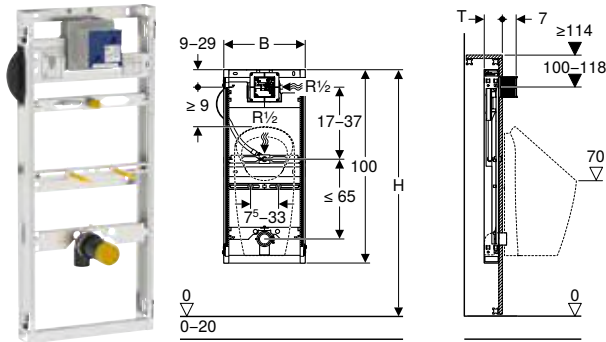

Geberit GIS element for urinal, 114 cm, universal, for spray head

Application purposes

- For installation in Geberit GIS support systems for prewalls, partition walls or freestanding walls
- For Preda urinals
- For Selva urinals
- For Tamina urinals
- For Narva urinals
- For floor constructions 0–20 cm

Technical data

Flow pressure	1–8 bar
Water test pressure max.	16 bar
Test pressure air / inert gas max.	3 bar
Flow rate at 100 kPa / 1 bar without flow limiter	0.3 l/s
Flow rate at 100 kPa / 1 bar with flow limiter	0.24 l/s

Characteristics

- Frame, zinc-plated
- Frame with four quick-action fasteners
- Infinitely variable height adjustment in Geberit GIS structure
- Connection positions for Preda urinal prepared
- Water supply connection compatible with MasterFix and MeplaFix
- Elbow connector can be mounted without tools
- Premounted stop valve with throttle
- Flush hose can be bent
- Flush hose with guide to prevent standing water
- Fastening for connection bend, height-adjustable and sound-absorbing
- Urinal fasteners M8 width- and height-adjustable
- Crossbars with centring marks, adjustable without tools
- Markings for connection positions of Preda and Selva urinals

Scope of delivery

- Elbow tap connector R 1/2"
- Protection box with cover
- Protection plug
- Connection bend made of PE-HD, $\varnothing$ 63 / 50 mm
- Protective cap
- Seal $\varnothing$ 57 / 50 mm
- Urinal trap $\varnothing$ 50 mm, with seal on urinal
- 2 threaded rods M8
- Fastening material

Art. no.	B [cm]	H [cm]	T [cm]
461.606.00.1	42	109–127	10

Can be combined with