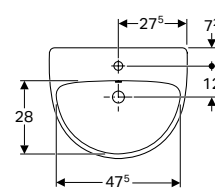

Semirecessed washbasins

Geberit Selnova semirecessed washbasin

click & scan

Application purposes

- For mounting in washtops

Technical data

Product material	Vitreous china

Art. no.	Colour / surface	Tap hole	Overflow	H	T
				[cm]	[cm]

B / width: 55 cm

500.311.01.1	white	centred	visible, symmetrical	18.5	44

Accessories

- Geberit dip tube trap for washbasin, horizontal outlet

Scope of delivery

- Semi-recessed washbasin
- Fastening material