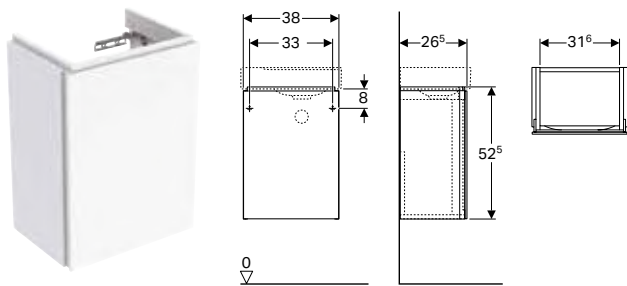

Washbasin cabinets

Geberit Xeno² cabinet for handrinse basin, with one door

click & scan

Technical data

Product material	High-compressed three-layer chipboard

Scope of delivery

- Fastening material

Characteristics

- FSC™ C134279 certified
- Wall-hung
- With one door
- Door with soft closing
- Hinge side left or right
- Moisture-resistant
- Delivered preassembled

Art. no.	Colour / surface	B [cm]	H [cm]	T [cm]
Washbasin width: 40 cm				
500.502.01.1	white / high-gloss coated	38	52.5	26.5
500.502.00.1 *	greige / matt coated	38	52.5	26.5
500.502.43.1	scultura grey / wood-textured melamine	38	52.5	26.5

* Order-based production

Can be combined with

- Geberit Xeno² handrinse basin → p. 526
- Geberit Xeno² illuminated mirror → p. 541

Accessories

- Accessory overview – Geberit Xeno² bathroom furniture → p. 529