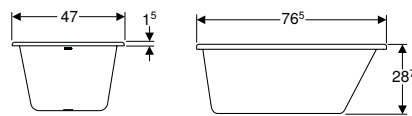

Art. no.	Colour / surface	d, ø [mm]	AB [mm]
152.408.00.1	white	90	85-102

Bathtubs

Bathtubs made of solid surface material

Geberit Bambini asymmetrical bathtub for babies

click & scan

Application purposes

- For mounting in washtops
- For childcare