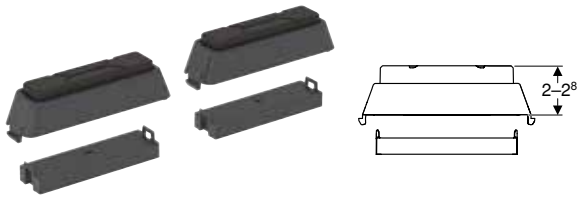

click & scan

Art. no.	H [cm]
551.585.00.1	2-2.8

Available as of April 2026

Shower drains

New

Geberit Duofix shower drain with five feet, integrated for CleanFloor30 shower surface, depth of water seal 50 mm