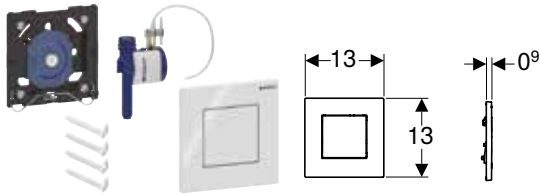

Geberit urinal flush control with pneumatic flush actuation, Type 01 actuator plate, square

click & scan

Application purposes

- For manual flush actuation of urinals

Technical data

Flow pressure	1–8 bar
Water test pressure max.	16 bar
Test pressure air / inert gas max.	3 bar
Actuation force (N) max.	12 N
Flow rate at 100 kPa / 1 bar without flow limiter	0.3 l/s
Flow rate at 100 kPa / 1 bar with flow limiter	0.18 l/s
Flush time, adjustment range	4 s / 8 s / 12 s

Characteristics

- Actuator plate with securing bar
- Flush time setting with air nozzles (pneumatic)
- Low flush actuation force
- Short stroke movement
- Flush volume can be reduced to 0.5 l per flush with regulating screw of installation set
- Tap group II in accordance with DIN 4109
- Components in contact with drinking water lead-free

Scope of delivery

- Type 01 actuator plate, square
- Pneumatic flush actuation, premounted on mounting frame
- Pneumatic valve
- Fastening material

Art. no.	Colour / surface	Product material
116.064.11.1	Plate: white / glossy Button: white / glossy	Plastic
116.064.21.1	Plate, Button: chrome / glossy	Plastic
116.064.DW.1	Plate, Button: black / glossy	Plastic
116.064.JQ.1	Plate, Button: chrome / matt, easy-to-clean coated	Plastic

Can be combined with

- Geberit installation set with flush pipe, for urinal flush control, universal → p. 286
- Geberit installation set with nipple made of brass, for urinal flush control, universal → p. 287
- Geberit Duofix element for urinal, 112–130 cm, universal → p. 72
- Geberit Duofix element for urinal, 112–130 cm, universal, for spray head → p. 73
- Geberit GIS element for urinal, 114 cm, universal → p. 119
- Geberit GIS element for urinal, 114 cm, universal, for spray head → p. 120
- Geberit Kombifix element for urinal, 109–127 cm, universal → p. 23
- Geberit Kombifix element for urinal, 109–127 cm, universal, for spray head → p. 24