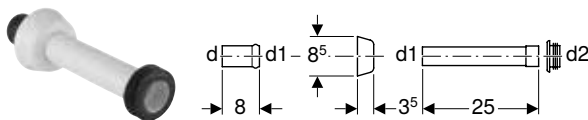

Geberit flush bend extension set with collar

click & scan

Application purposes

- For connecting flush bends and WCs

Scope of delivery

- Ring seal socket
- Collar
- Flush pipe
- Sleeve made of EPDM, $\emptyset$ 44 / 55 mm

Technical data

Product material	ASA

Art. no.	Colour / surface	d, $\emptyset$ [mm]	d1, $\emptyset$ [mm]	d2, $\emptyset$ [mm]	arc [°]
118.026.11.1	white alpine	45	40	44	0
118.026.21.1	chrome / glossy	45	40	44	0