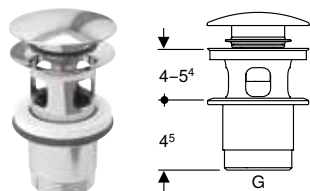

Geberit waste outlet with push actuation

click & scan

Application purposes

- For washbasins with material thickness 40–45 mm near the waste outlet
- For washbasins with overflow

Characteristics

- Waste outlet can be closed
- Actuation using external waste plug with push actuation

Technical data

Product material	Brass chrome-plated

Scope of delivery

- Waste outlet
- External waste plug

Art. no.	Colour / surface	G ["]	AB [mm]
152.076.21.1	chrome / glossy	1 1/4	40–45