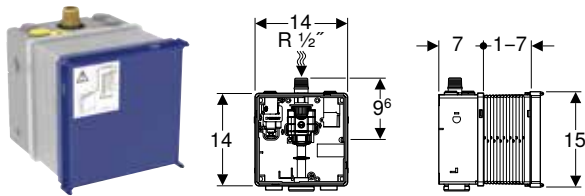

Geberit installation set for Basic urinal flush control

click & scan

Application purposes

- For concealed installation in solid construction

Technical data

Flow pressure	1–8 bar
Water test pressure max.	16 bar
Flow rate at 100 kPa / 1 bar without flow limiter	0.3 l/s
Flow rate at 100 kPa / 1 bar with flow limiter	0.22 l/s

Characteristics

- Protection box for service opening can be cut to length
- Water section premounted
- Electrical connection prepared

Scope of delivery

- Concealed housing
- Filter
- Shut-off and regulating screw
- Sleeve

Art. no.

115.801.00.5

Can be combined with

- Geberit Basic urinal flush control with electronic flush actuation, mains operation, actuator plate, square, made of plastic → p. 279
- Geberit Basic urinal flush control with electronic flush actuation, battery operation, actuator plate, square, made of plastic → p. 280

- Only compatible with art. no. 115.817.xx.5 and 115.818.xx.5