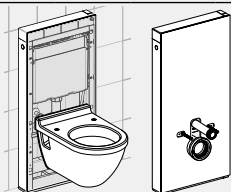

Geberit Monolith for wall-hung WC, height 114 cm

131.031.xx.5

131.231.xx.5

Commercial wall-hung ceramic and AquaClean Mera, Sela and Tuma