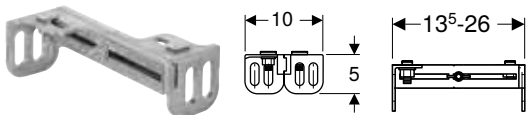

Geberit GIS wall fixation

click & scan

Application purposes

- For bracing and fastening Geberit GIS support systems to the building structure

Scope of delivery

- Fastening material

Characteristics

- Premounted parts made of die-cast zinc
- With two ratchet pins
- Infinitely variable hand adjustment

Art. no.

B
[cm]

461.015.00.1

10

Accessories

- Sound insulating panel for Geberit GIS mounting bracket → p. 105