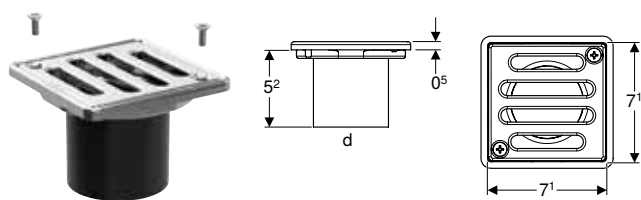

Accessories for shower floor drains

Geberit CleanPoint grating, screwable, 8 x 8 cm with grating frame

click & scan

Application purposes

- For Geberit floor drains for shower, 8 x 8 cm

Technical data

Product material	Stainless steel

Characteristics

- Screwable
- Grating and screws made of stainless steel
- Load-bearing capacity, class K 3 (3 kN)

Art. no.	d, Ø [mm]	Nominal width [cm]	L [cm]	B [cm]
154.310.00.1	50	8	8	8