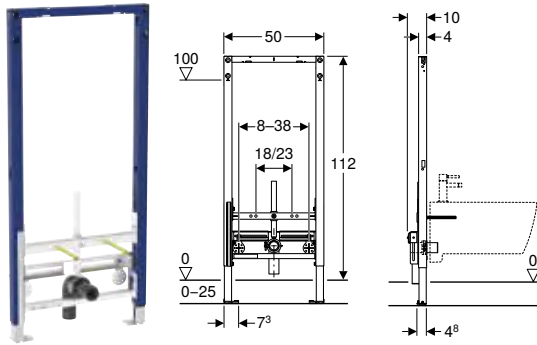

Elements for bidets

Geberit Duofix element for bidet, 112 cm, universal

click & scan

Application purposes

- For metal and wood frame walls
- For Geberit Duofix system walls
- For installation in part- or room-height prewalls
- For installation in room-height partition walls
- For floor constructions 0–25 cm
- For wall-hung bidets with deck-mounted tap

Scope of delivery

- Connection bend made of PE-HD, $\varnothing$ 50 mm
- Seal $\varnothing$ 44 / 32 mm
- Fastening material

Characteristics

- 2025 range
- Statically self-supporting frame, protected against corrosion with powder coating
- With pull-out plate for lateral fastening above the element on metal or wood profiles or on Geberit Duofix system studs
- Alternative fastening point for wall anchors
- Rotating foot plates, suitable for installation in U profiles UW 50 and UW 75
- Foot plates that can be mounted in Geberit Duofix system rail without tools, without additional components
- Galvanised non-slip leg supports protected against corrosion
- Fastening distance for wall-hung bidet 18 or 23 cm
- Height-adjustable bidet fastening
- Fastening for connection bend, height-adjustable and sound-absorbing
- Tap attachments adjustable in width and height

Art. no.	B [cm]	H [cm]	T [cm]
111.520.00.2	50	112	10