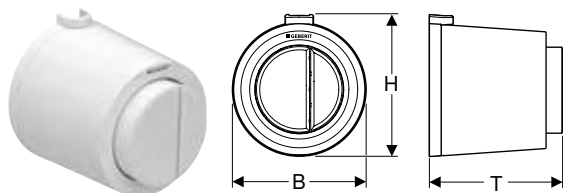

Geberit Type 01 remote flush actuation, round, pneumatic, dual flush, exposed actuator

click & scan

Application purposes

- For pneumatic remote flush actuation of Geberit exposed and concealed cisterns
- For releasing a dual flush
- For solid and drywall construction
- For exposed installation
- For Sigma concealed cisterns 12 cm
- For Omega concealed cisterns 12 cm
- For AP123 exposed cisterns

Characteristics

- Round design
- Actuator buttons protruding
- Can be combined with Geberit actuator plates for single flush, dual flush and stop-and-go flush or Geberit cover plate

Scope of delivery

- Actuator
- Pneumatic flushing device
- Pneumatic hose, length 2 m
- Conduit pipe, length 0.9 m
- Fastening material

Technical data

Actuation force (N) max.	25 N

Art. no.	Colour / surface	Product material	B [cm]	H [cm]	T [cm]
116.048.11.1	white alpine	Plastic	8.5	9	8.5