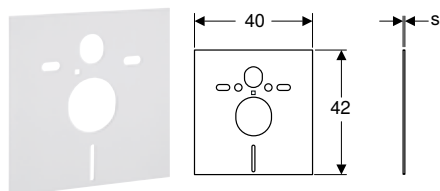

Geberit sound insulation set for wall-hung WC

click & scan

Application purposes

- For structure-borne sound insulation of WCs and bidets
- For WCs and bidets with fastening distance 18 or 23 cm

Scope of delivery

- 2 washers
- 2 sound insulation sleeves
- Sound insulation mat

Art. no.

156.050.00.1 s
[mm]
6