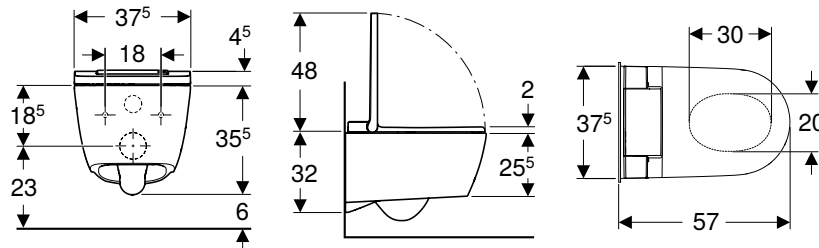

Geberit AquaClean Sela WC complete solution, wall-hung WC

Application purposes

- For convenient toilet use
- For gently cleaning the anal and vaginal areas with water

Technical data

Degree of protection	IPX4
Nominal voltage	230 V AC
Mains frequency	50 Hz
Power consumption in standby mode max.	0.5 W
Flow pressure	0.5–10 bar
Operating temperature	5–40 °C
Water temperature, adjustment range	34–40 °C
Spray time	50 s
WC seat load max.	150 kg

Scope of delivery

- Water supply connection set for Sigma and Omega concealed cisterns 12 cm, installation height 112 cm
- Female socket for mains connection
- Sound insulation set
- Descaling agent, 125 ml
- Cleaning set
- Remote control with wall-mounted case and battery CR2032
- Fastening material

Characteristics

- Water heating via continuous flow heater
- Anal shower with WhirlSpray shower technology
- Separate Lady shower nozzle in protected resting position
- Adjustable shower water temperature
- Spray intensity can be set to five different levels
- Spray arm can be set to five different positions
- Adjustable oscillating spray (automatic forward and reverse motion of the spray arm)
- Automatic pre- and postrinsing of the spray nozzle with fresh water
- Descaling programme
- Wall-hung
- Rimless WC ceramic appliance featuring TurboFlush flush technology
- Horizontal outlet
- Washdown WC
- User detection
- WC seat ring and WC lid with soft-closing mechanism
- WC lid with SoftOpening
- WC seat ring and WC lid with quick release
- Activation of the orientation light via brightness sensor
- Orientation light can be set in seven colours
- Functions and settings via remote control
- Three user profiles can be programmed
- Compatible with Geberit Home App
- Water supply connection on the left, hidden behind the WC ceramic
- Mains connection with flexible three-core sheathed cable, on the right side, hidden behind the WC ceramic
- External water supply connection on the left possible with accessories
- External mains connection with power outlet on the right possible
- Approval in accordance with (DIN) EN 1717 / (DIN) EN 13077

Art. no.	Colour / surface	B [cm]	H [cm]	T [cm]	Protection class	Power consumption [W]	QuickRelease function
146.220.11.1	WC ceramic appliance: white / KeraTect Design cover: white / glossy	37.5	40	57	I	1850	Yes, WC seat ring and WC lid
146.220.21.1	WC ceramic appliance: white / KeraTect Design cover: chrome / glossy	37.5	40	57	I	1850	Yes, WC seat ring and WC lid
146.220.JT.1	WC ceramic appliance, Design cover: white / matt	37.5	40	57	I	1850	Yes, WC seat ring and WC lid

To order additionally

- Geberit straight connector with sleeve and cover caps

Accessories

- Accessory overview – Water and electrical connection for Geberit concealed cisterns → p. 851

- This product is supplied with the Geberit AquaClean descaling agent. This consumable contains classified hazardous substances. Information, instructions and measures for handling hazardous substances safely can be found at <https://www.geberit-global.com>.