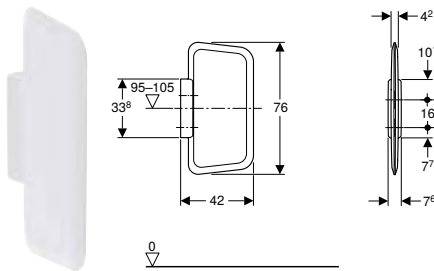

Urinal divisions

Urinal divisions made of plastic

Geberit urinal division, plastic

click & scan

Application purposes

- For mounting on solid walls or drywalls

Technical data

Product material	Plastic

Characteristics

- Hidden fastening

Scope of delivery

- Distance bolt
- Fastening material
- Wall-mounted holder

Art. no.	Colour / surface	L [cm]	B [cm]	H [cm]
115.202.11.1	white alpine	42	7.6	76