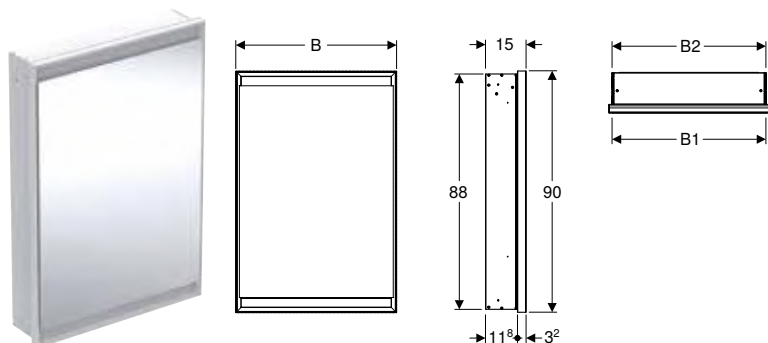

Mirror cabinets

Concealed mirror cabinets

Geberit ONE mirror cabinet with ComfortLight and one door, concealed installation, height 90 cm

Application purposes

- For concealed installation

Technical data

Degree of protection	IP44
Nominal voltage	230 V AC
Mains frequency	50 Hz
Operating voltage	24 V DC
Product material	Aluminium
Light source energy efficiency class	E
Light colour	2200–4000 K
Service life of LED lighting max.	72000 h
Measuring method	L80B10
Colour rendering index	90
Standard deviation of colour matching	3 SDCM

Characteristics

- With ComfortLight
- LED lighting
- Indirect lighting
- Internal lighting
- Lighting mood infinitely adjustable from orientation light to day-light
- Functions can be triggered via touch sensor
- DALI-compatible control
- Compatible with Geberit Home App
- Time slot in desired luminous intensity adjustable with Geberit Home App
- With one door
- Door mirrored on both sides
- With two power sockets
- Power sockets mounted on the internal side at the top left and top right
- Continuously movable glass shelves

Scope of delivery

- 3 glass shelves
- Dummy cover for power socket left or right
- Mounting material

Art. no.	Colour / surface	B1 [cm]	B2 [cm]	H [cm]	H1 [cm]	T [cm]	T1 [cm]	T2 [cm]	Protec- tion class	Power con- sumption [W]	Door	Luminous flux (max. / above / below) [lm]
B / width: 60 cm												
505.800.00.1	anodised aluminium	57.5	58	90	88	15	11.8	3.2	I	60	left-hand hinge	3273 / 2552 / 721
505.801.00.1	anodised aluminium	57.5	58	90	88	15	11.8	3.2	I	60	right-hand hinge	3273 / 2552 / 721
505.800.00.2	white / powder-coated aluminium	57.5	58	90	88	15	11.8	3.2	I	60	left-hand hinge	3273 / 2552 / 721
505.801.00.2	white / powder-coated aluminium	57.5	58	90	88	15	11.8	3.2	I	60	right-hand hinge	3273 / 2552 / 721
505.800.00.7	black matt / powder-coated aluminium	57.5	58	90	88	15	11.8	3.2	I	60	left-hand hinge	3273 / 2552 / 721
505.801.00.7	black matt / powder-coated aluminium	57.5	58	90	88	15	11.8	3.2	I	60	right-hand hinge	3273 / 2552 / 721

To order additionally

- Installation box for Geberit ONE mirror cabinet, height 90 cm

Accessories

- Cover frame for Geberit ONE mirror cabinet, concealed installation → p. 514
- Geberit magnetic holder → p. 514
- Geberit magnifying mirror → p. 514

- Standard actuation via mirror cabinet and room push-button. Actuation via room switch must be changed accordingly in the Geberit Home app