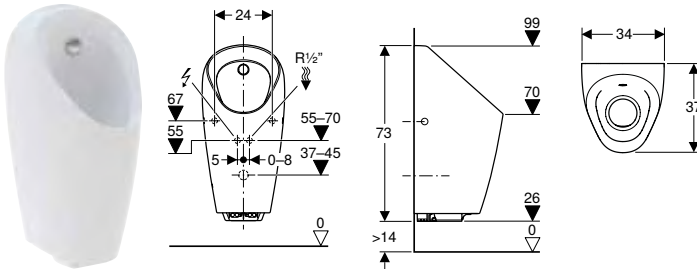

Urinals

Urinals, flush operation, rimless
With integrated urinal flush control

Geberit Selva urinal with integrated control, mains operation

click & scan

Application purposes

- For operating with automatic, water-saving flush
- For Geberit installation elements for urinals with or for integrated flush control

Technical data

Degree of protection	IP45
Nominal voltage	110–240 V AC
Mains frequency	50–60 Hz
Operating voltage	4.5 V DC
Power consumption in standby mode max.	0.1 W
Flow pressure	1–8 bar
Water test pressure max.	16 bar
Flush volume small, adjustment range	0.5 l
Flow rate at 100 kPa / 1 bar with flow limiter	0.18 l/s
Interval flush time, factory setting	5 s
Detection time, factory setting	7 s
Flush time, adjustment range	1–15 s
Flush time, factory setting	7 s
Product material	Vitreous china

Scope of delivery

- Urinal flush control with power supply unit and solenoid valve
- Fastening material
- Urinal trap with suction function
- Drain strainer
- Drain assembly
- Inlet set
- Water pressure reducing valve

Characteristics

- IR user detection with leg detection
- Rimless
- Wall-hung
- Urinal flush control can be replaced from front, without removing ceramic appliance
- Spray head can be replaced from front, without removing ceramic appliance
- Trap can be replaced from top, without removing ceramic appliance
- Trap adapter can be height-adjusted without tools
- Drainage system can be cleaned without removing ceramic appliance
- Water-saving hybrid mode can be set
- Adjustable interval flush
- Preflush can be set
- Power failure control unit
- Valve-closing function when power fails
- Functions can be set and queried with the Geberit Service Handy
- Device settings and operation with mobile device via integrated Bluetooth® interface
- Compatible with Geberit Control App
- Wired networkable with Geberit gateway via GEBUS converter
- Wirelessly connectable with Geberit Gateway via Bluetooth®
- Compatible with Geberit Connect
- Flush volume can be reduced to 0.5 l per flush with flush time
- Flushing out of urinal ceramic with 0.5 l per flush guaranteed, while compliant with EN13407
- Tap group II in accordance with DIN 4109

Art. no.	Colour / surface	B [cm]	H [cm]	T [cm]	Power consumption [W]	Inlet	Outlet	Target marking
116.082.00.1	white	34	73	37	≤ 0.5	rear	to the rear	no

Can be combined with

- Geberit Duofix element for urinal, 112–130 cm, universal, for exposed flushing valve
- Geberit GIS element for urinal, 114 cm, universal, for exposed flushing valve
- Geberit Kombifix element for urinal, 109–127 cm, universal, for exposed flushing valve

Accessories

- Geberit drain strainer for trap adapter d140 → p. 941

- For installing and removing the urinal flush control without removing the ceramic appliance, the urinal rim height must be at least 58 cm above finished floor