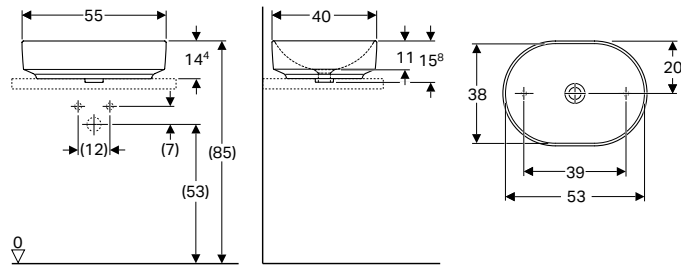

Geberit VariForm lay-on washbasin, elliptic

Application purposes

- For mounting on washtops

Technical data

Product material	Fine fireclay

Characteristics

- Elliptic
- Easy to mount thanks to provided cutout template
- Can be installed with a washbasin cabinet

Scope of delivery

- Fastening material
- Template

Art. no.	Colour / surface	Tap hole	Overflow	H [cm]	T [cm]
B / width: 55 cm					
500.774.01.2	white	without	without	15.8	40

Accessories

- Geberit waste outlet with free outlet and valve cover
- Geberit waste outlet with free outlet, screen