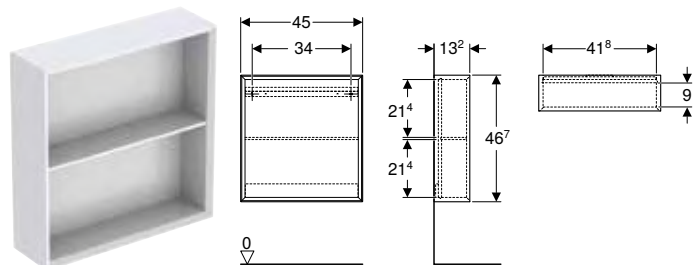

Art. no.	Colour / surface	H [cm]	T [cm]
502.320.JK.1	lava / matt coated	70	13.2
502.320.JL.1 *	sand grey / high-gloss coated	70	13.2
502.320.JR.1 *	hickory / wood-textured melamine	70	13.2

* Order-based production

Geberit shelf unit, square

click & scan

Application purposes

- For Geberit ONE, iCon, Acanto and VariForm series

Technical data

Product material	High-compressed three-layer chipboard

Characteristics

- FSC™ C134279 certified
- Wall-hung
- With one fixed shelf
- Hidden fastening
- Moisture-resistant
- Delivered preassembled

Scope of delivery

- High-level cabinet
- Fastening material

Art. no.	Colour / surface	H [cm]	T [cm]
B / width: 45 cm			
502.323.01.1	white / high-gloss coated	46.7	13.2
502.323.01.3 *	white / matt coated	46.7	13.2
502.323.JH.1	oak / wood-textured melamine	46.7	13.2
502.323.JK.1	lava / matt coated	46.7	13.2
502.323.JL.1 *	sand grey / high-gloss coated	46.7	13.2
502.323.JR.1 *	hickory / wood-textured melamine	46.7	13.2

* Order-based production