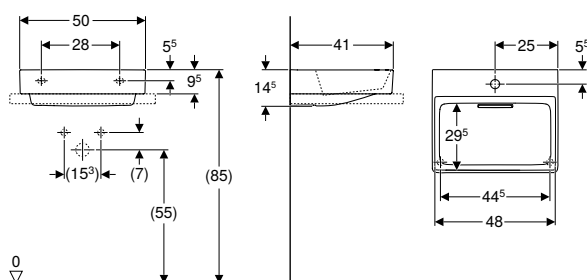

Mix & Match

Geberit ONE lay-on washbasin, rectangular, CleanDrain

Application purposes

- For mounting on washtops

Technical data

Product material	Fine fireclay

Characteristics

- Horizontal outlet
- Hidden overflow function
- Actuation using tie rod
- With integrated hair trap
- Hygienic with optimum flow behaviour
- Ground bottom and rear sides

Scope of delivery

- Washbasin
- Drain cover with comb insert, magnetic fixing
- Geberit washbasin connector and trap, space-saving model
- Fastening material

Art. no.	Colour / surface	Mix & Match	Tap hole	Overflow	H [cm]	T [cm]	Fastening points
B / width: 50 cm							
505.024.00.1	Washbasin: white / KeraTect Cover: white / glossy	Yes	centred	without	14.5	41	2
505.026.00.1	Washbasin: white / matt Cover: white / glossy	Yes	centred	without	14.5	41	2
505.023.00.1	Washbasin: white / KeraTect Cover: white / glossy	Yes	without	without	14.5	41	2
505.025.00.1	Washbasin: white / matt Cover: white / glossy	Yes	without	without	14.5	41	2

To order additionally

- Geberit ONE washtop with cutout, for lay-on washbasin, rectangular → p. 500
- Geberit ONE washtop with cutout, stoneware, for lay-on washbasin, rectangular → p. 502

Can be combined with

- Geberit ONE cabinet for washbasin, with one drawer → p. 480
- Geberit ONE cabinet for washbasin, with two drawers → p. 482
- Geberit ONE cabinet for lay-on washbasin, with two drawers → p. 484
- Geberit ONE cabinet for lay-on washbasin, with four drawers → p. 485
- Geberit Acanto cabinet for washbasin, with one drawer and one internal drawer → p. 562
- Geberit iCon cabinet for washbasin, with one drawer → p. 614
- Geberit iCon cabinet for washbasin, with two drawers → p. 616

Accessories

- Geberit ONE drain cover with comb insert, magnetic fixing → p. 474