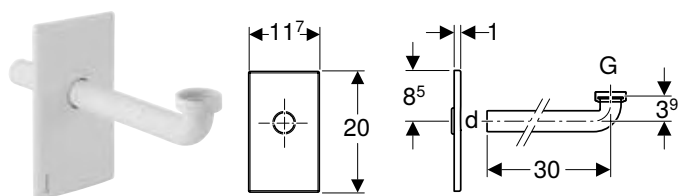

Geberit ready-to-fit set for washbasin with concealed trap

click & scan

Application purposes

- For Geberit installation elements for washbasins, with concealed trap
- Not suitable for Geberit in-wall cabinets

Characteristics

- Cover plate can be height-adjusted ± 3 cm during final installation
- Rotatable cover plate
- Fastening without screws

Scope of delivery

- Cover plate
- Flat gasket
- Connection bend, $\varnothing 32$ mm
- Seal $\varnothing 40 / 32$ mm

Art. no.	Colour / surface	d, $\varnothing$ [mm]	G ["]	Product material
115.416.11.1	white alpine	32	1 1/4	Plastic
115.416.21.1	chrome / glossy	32	1 1/4	Plastic