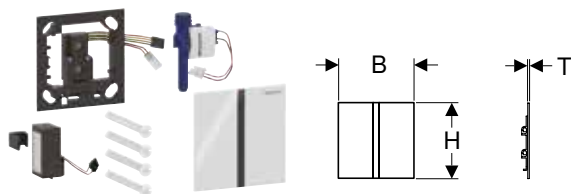

Geberit urinal flush control with electronic flush actuation, battery operation, Type 40 cover plate, square

click & scan

Application purposes

- For automatic flush actuation of urinals

Technical data

Battery type	Alkaline (1.5 V AA)
Service life, supplied battery	2 years
Degree of protection	IP45
Operating voltage	3 V DC
Flow pressure	1–8 bar
Water test pressure max.	16 bar
Test pressure air / inert gas max.	3 bar
Flow rate at 100 kPa / 1 bar without flow limiter	0.3 l/s
Flow rate at 100 kPa / 1 bar with flow limiter	0.18 l/s
Interval flush time, factory setting	5 s
Detection time, factory setting	7 s
Flush time, adjustment range	1–15 s
Flush time, factory setting	7 s

Characteristics

- Cover plate with securing bar
- Water-saving hybrid mode can be set
- Adjustable interval flush
- Preflush can be set
- Functions can be set and queried with the Geberit Service Handy
- Device settings and operation with mobile device via integrated Bluetooth® interface
- Compatible with Geberit Control App
- Wired networkable with Geberit gateway via GEBUS converter
- Wirelessly connectable with Geberit Gateway via Bluetooth®
- Compatible with Geberit Connect
- Warning when the battery is low
- Valve-closing function when battery is flat
- Flush volume can be reduced to 0.5 l per flush with regulating screw of installation set
- Tap group II in accordance with DIN 4109
- Components in contact with drinking water lead-free

Scope of delivery

- Type 40 cover plate, IR window, square
- Infrared control, premounted on mounting frame
- Solenoid valve
- Battery compartment
- 2 alkaline manganese batteries type AA 1.5 V
- Fastening material

Art. no.	Colour / surface	Product material	B [cm]	H [cm]	T [cm]	Power consumption [W]
116.237.14.1	Plate: black matt / easy-to-clean coated	Stainless steel	12.5	12.5	0.2	≤ 0.5
116.237.FW.1	Plate: brushed, easy-to-clean coated	Stainless steel	12.5	12.5	0.2	≤ 0.5
116.237.JK.1	Plate: lava	Glass	12.5	12.5	0.4	≤ 0.5
116.237.JL.1	Plate: sand grey / glossy glass	Glass	12.5	12.5	0.4	≤ 0.5
116.237.JT.1	Plate: white matt / easy-to-clean coated	Stainless steel	12.5	12.5	0.2	≤ 0.5
116.237.QB.1	Plate: red gold / brushed, easy-to-clean coated	Stainless steel	12.5	12.5	0.2	≤ 0.5
116.237.QD.1	Plate: black chrome / brushed, easy-to-clean coated	Stainless steel	12.5	12.5	0.2	≤ 0.5
116.237.QF.1	Plate: brass-coloured / brushed, easy-to-clean coated	Stainless steel	12.5	12.5	0.2	≤ 0.5
116.237.SI.1	Plate: white / glossy glass	Glass	12.5	12.5	0.4	≤ 0.5
116.237.SJ.1	Plate: black / glossy glass	Glass	12.5	12.5	0.4	≤ 0.5
116.237.ID.1	N Plate: nickel / brushed, easy-to-clean coated	Stainless steel	12.5	12.5	0.2	≤ 0.5

N: New, available as of July 2026

Can be combined with