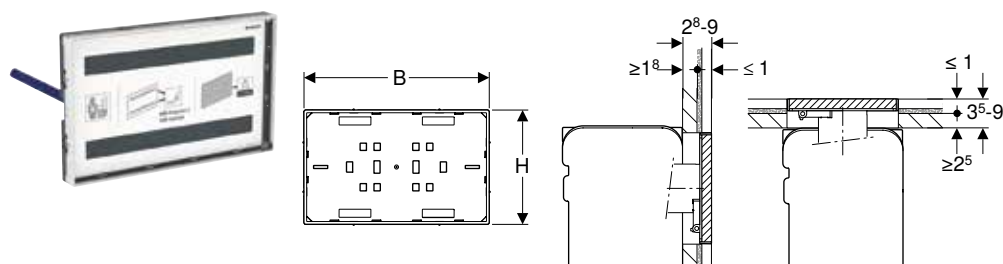

Art. no.	Colour / surface	Product material	B	H	T
			[cm]	[cm]	[cm]
115.087.00.1	customised	Plastic	18.3	11.3	1.8

Geberit Omega cover plate, surface-even, with sight frame

click & scan

Application purposes