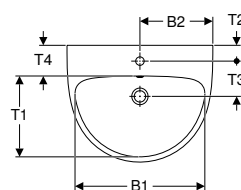

Washbasins

Geberit Selnova washbasin

click & scan

Technical data

Product material	Vitreous china

Scope of delivery

- Washbasin

Characteristics

- Can be combined with half pedestal
- Can be combined with full pedestal

Art. no.	Colour / surface	Tap hole	Overflow	B1	B2	H	H1	H2	H3	T	T1	T2	T3	T4
				[cm]	[cm]	[cm]	[cm]	[cm]	[cm]	[cm]	[cm]	[cm]	[cm]	[cm]

B / width: 55 cm

500.315.01.1	white	centred	visible, symmetrical	47.5	27.5	17.5	14.5	13	14.5	44	29	6.5	14.5	11.5
500.304.01.1	white	without	visible, symmetrical	47.5		17.5	14.5	12	14.5	44	29			11.5

B / width: 60 cm

500.305.01.1	white	centred	visible, symmetrical	53.5	30	17.5	14.5	12	14.5	48	33	6.5	14.5	11.5

B / width: 65 cm

500.297.01.1	white	centred	visible, symmetrical	58	32.5	18.5	15	13.5	15	50	35	6.5	14.5	12

Can be combined with

- Geberit Selnova half pedestal → p. 717
- Geberit Selnova full pedestal → p. 717

Accessories

- Geberit waste outlet with free outlet and valve cover
- Geberit dip tube trap for washbasin, horizontal outlet
- Geberit fastening material for washbasin → p. 1005