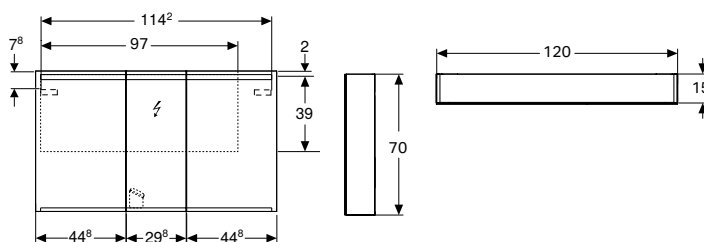

Geberit Option mirror cabinet with lighting and three doors

click & scan

Technical data

Degree of protection	IP44
Nominal voltage	230 V AC
Mains frequency	50 Hz
Operating voltage	12 V DC
Output voltage	12 V DC
Product material	High-compressed three-layer chipboard
Light source energy efficiency class	F
Light colour	4200 K
Service life of LED lighting	60000 h
Measuring method	LM-80
Colour Rendering Index min.	80

Scope of delivery

- Mirror cabinet
- 4 glass shelves
- Fastening material

Characteristics

- FSC™ C134279 certified
- Suitable for all bathroom series
- LED lighting
- Indirect lighting
- Touch-sensor switch for the upper light
- Touch-sensor switch for the bottom light
- Orientation light can be deactivated
- Power socket
- Mirrored body
- With three doors
- Doors mirrored on both sides
- Middle door hinges right
- Opening with recessed handle
- Movable glass shelves
- Moisture-resistant

Art. no.	Colour / surface	H [cm]	T [cm]	Protection class	Power consumption [W]	Luminous flux [lm]

B / width: 120 cm

500.207.00.1	Body, Interior door, Exterior door: mirrored	70	15	I	20.45	1995

Accessories

- Geberit magnetic holder → p. 514
- Geberit magnifying mirror → p. 514