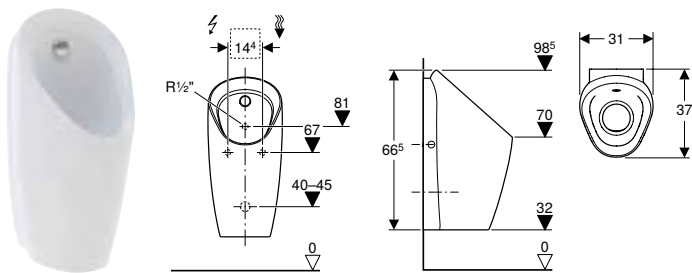

Geberit Preda urinal for concealed flush control

Application purposes

- For operating with automatic, water-saving flush
- For connecting to concealed urinal flush controls
- For Geberit installation elements for urinals for spray head
- For installation sets for urinal flush control, for Preda and Selva urinals

Technical data

Flush volume small, adjustment range	0.5 l
Product material	Vitreous china

Characteristics

- Wall-hung
- Rimless
- Spray head can be replaced from front, without removing ceramic appliance
- Trap can be replaced from top, without removing ceramic appliance
- Trap adapter can be height-adjusted without tools
- Drainage system can be cleaned without removing ceramic appliance
- Flushing out of urinal ceramic with 0.5 l per flush guaranteed, while compliant with EN13407
- Waterless operation possible

Scope of delivery

- Fastening material
- Urinal trap with suction function
- Drain strainer
- Drain assembly
- Check valve
- Elbow tap connector 90° R 1/2"

Art. no.	Colour / surface	B [cm]	H [cm]	T [cm]	Outlet
116.070.00.1	white	31	66.5	37	to the rear

Can be combined with

- Geberit installation set for urinal flush controls with 1/2" connection
- Geberit Duofix element for urinal, 112–130 cm, universal, for spray head
- Geberit GIS element for urinal, 114 cm, universal, for spray head
- Geberit Kombifix element for urinal, 109–127 cm, universal, for spray head

Accessories

- Geberit cover plate made of stainless steel, for urinal flush control
- Geberit hybrid trap adapter for Preda, Selva and Tamina urinals → p. 940
- Geberit hybrid trap for urinals → p. 939