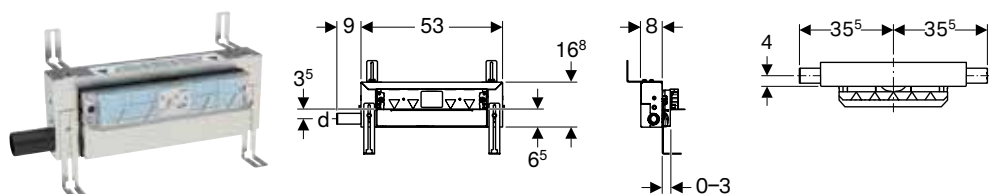

Geberit Kombifix element for shower, with CleanWall wall drain, for screed height at inlet 65–90 mm

Application purposes

- For drainage of floor-even showers
- For solid walls, drywalls, or prewalls in solid and drywall construction
- For composite seals
- For screed height ≥ 65 mm at inlet

Characteristics

- Plaster thickness 5–30 mm
- Suitable for tile structures on floor 2–26 mm
- Suitable for tile structures on wall 2–35 mm
- Height-adjustable element
- Adjustable sealing level for tension-free sealing connection
- Lateral drainage connection
- Premounted sealing fleece
- Sealing fleece, 10 cm circumferential, for connecting sealing systems
- Adjustable inlet height of trap

Technical data

Depth of water seal (mm)	30 mm

Scope of delivery

- Straight connector made of PE-HD, $\varnothing$ 40 mm
- Protection box cover with integrated outlet sheet
- Fastening material

Art. no.	DN	d, $\varnothing$ [mm]	Discharge rate [l/s]	B [cm]	H [cm]	T [cm]
457.536.00.1	40	40	0.4	53	16.8	8

To order additionally

- Ready-to-fit set

Accessories

- Geberit ready-to-fit set for CleanWall wall drain, cover made of plastic $\rightarrow$ p. 411
- Geberit ready-to-fit set for CleanWall wall drain, cover made of stainless steel, screwable $\rightarrow$ p. 411
- Geberit ready-to-fit set for CleanWall wall drain, tile-bearing, frameless $\rightarrow$ p. 412
- Geberit ready-to-fit set for CleanWall wall drain, tile-bearing, multi-piece $\rightarrow$ p. 412

- Natural stone tiles in the shower area may discolour