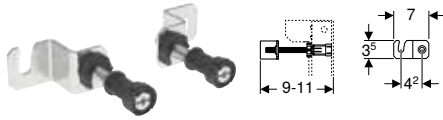

Set of wall anchors for single installation, for Geberit Duofix element for wall-hung WC, with concealed cistern 8 cm

click & scan

Application purposes

- For fastening Geberit Duofix installation elements in front of dry-walls and solid walls
- For fastening Geberit Duofix elements for wall-hung WC, with concealed cistern 8 cm

Scope of delivery

- Set of 2 pieces

Characteristics

- Can be adjusted in depth from the front, infinitely variable
- Wall fixation 360° rotating
- Threaded rod M10, zinc-plated

Art. no.

111.013.00.1