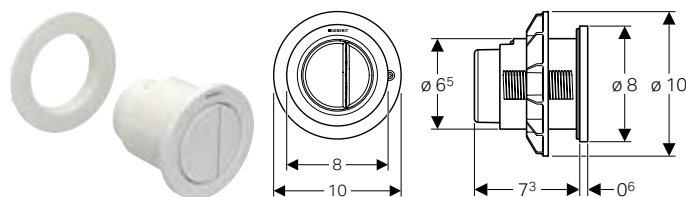

Geberit Type 01 remote flush actuation, round, pneumatic, dual flush, furniture actuator

click & scan

Application purposes

- For pneumatic remote flush actuation of Geberit exposed and concealed cisterns
- For pneumatic remote control flush actuation of Geberit low-height concealed cisterns
- For releasing a dual flush
- For bathroom furniture
- For Sigma concealed cisterns 12 cm
- For Omega concealed cisterns 12 cm
- For AP123 exposed cisterns

Characteristics

- Round design
- Can be combined with Geberit actuator plates for single flush, dual flush and stop-and-go flush or Geberit cover plate

Scope of delivery

- Actuator
- Pneumatic flushing device
- Pneumatic hose, length 2 m
- Fastening material

Technical data

Actuation force (N) max.	25 N

Art. no.	Colour / surface	Product material
116.050.11.1	white	Plastic
116.050.21.1	chrome / glossy	Plastic
116.050.JQ.1	chrome / matt, easy-to-clean coated	Plastic