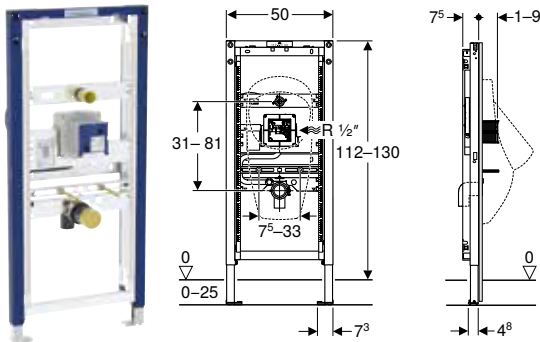

Geberit Duofix element for urinal, 112–130 cm, universal, for hidden urinal flush control

Application purposes

- For metal and wood frame walls
- For Geberit Duofix system walls
- For installation in part- or room-height prewalls
- For installation in room-height partition walls
- For floor constructions 0–25 cm
- For Geberit urinal flush controls for covered installation, vandal-resistant

Technical data

Flow pressure	1–8 bar
Water test pressure max.	16 bar
Test pressure air / inert gas max.	3 bar
Flow rate at 100 kPa / 1 bar without flow limiter	0.3 l/s
Flow rate at 100 kPa / 1 bar with flow limiter	0.24 l/s

Scope of delivery

- Water supply connection R 1/2"
- Protection box with cover
- Connection bend made of PE-HD, ø 50 / 63 mm
- Fastening and protection material

Characteristics

- 2025 range
- Statically self-supporting frame, protected against corrosion with powder coating
- With pull-out plate for lateral fastening above the element on metal or wood profiles or on Geberit Duofix system studs
- Alternative fastening point for wall anchors
- Rotating foot plates, suitable for installation in U profiles UW 50 and UW 75
- Foot plates that can be mounted in Geberit Duofix system rail without tools, without additional components
- Galvanised non-slip leg supports protected against corrosion
- Water supply connection compatible with MasterFix and MeplaFix
- Elbow connector can be mounted without tools
- Premounted stop valve with throttle
- Service opening behind urinal
- Flexible flush hose with guide and built-in check valve
- Equipped with conduit pipe to connect the sensor in the trap to the urinal flush control
- Fastening for inlet ø 32 mm, height-adjustable
- Fastening for connection bend, height-adjustable and sound-absorbing
- Urinal fasteners M8 width- and height-adjustable
- Crossbars with centring marks, adjustable without tools
- Can be refitted with accessories to fit urinals with spray head

Art. no.	B [cm]	H [cm]	T [cm]
111.689.00.2	50	112–130	7.5

Can be combined with

- Geberit urinal flush control with electronic flush actuation, mains operation, concealed installation, hidden → p. 263

Accessories

- Accessory overview – Geberit Duofix elements for urinals → p. 71

- For urinals with spray head, the Geberit inlet crossbar for urinal (art. no. 242.042.00.1) is required in addition