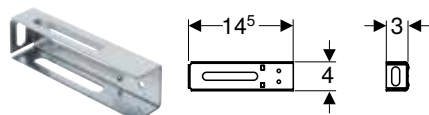

Accessories

Geberit Duofix clip for pipe fixation

click & scan

Application purposes

- For fastening to Geberit Duofix stands
- For sliding bracket fastenings
- For discharge pipes up to \varnothing 110 mm (DN 100)
- For fastening supply lines