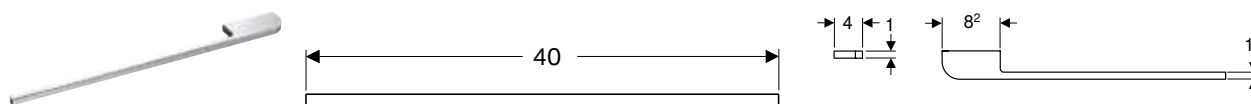

Geberit towel rail for bathroom furniture, with radius corner

click & scan

Application purposes

- For mounting on a washbasin cabinet

Characteristics

- Radius corner

Technical data

Product material	Zinc

Scope of delivery

- Fastening material

Art. no.	Colour / surface	L [cm]
510140000	chrome / glossy	40