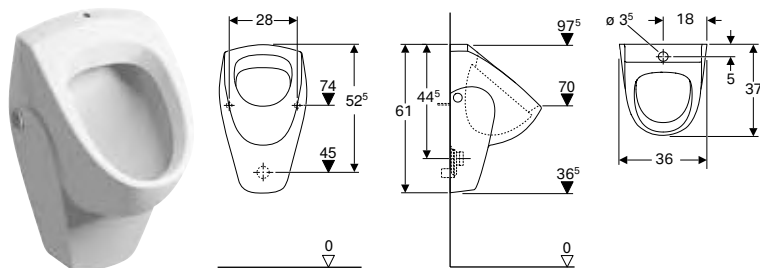

Art. no.	Colour / surface	B [cm]	H [cm]	T [cm]	Outlet
503.135.00.1	white	39	70	33	to the rear or downwards

Can be combined with

- Geberit fastening material for urinal renovation → p. 944

Accessories

- Geberit drain strainer for trap adapter d140 → p. 941
- Geberit flush bend extension for urinal, with sleeve
- Geberit inlet connection piece for urinals → p. 943
- Geberit urinal trap, horizontal outlet
- Geberit urinal trap, vertical outlet
- Geberit urinal division, plastic → p. 937
- Geberit urinal division, glass → p. 938
- Geberit urinal division, sanitary ceramic → p. 938

Geberit Selnova urinal, inlet from the top, outlet to the rear or downwards

Geberit
Selnova

Application purposes

- For operating with automatic, water-saving flush
- For exposed urinal flush controls

Technical data

Flush volume small, adjustment range	1 l
Product material	Vitreous china

Characteristics

- Wall-hung
- With flush rim
- Hidden trap
- Hidden fastening
- Fulfils requirements in accordance with EN 13407

Scope of delivery

- Urinal ceramic

Art. no.	Colour / surface	B [cm]	H [cm]	T [cm]	Outlet
500.343.01.1	white	36	61	37	to the rear or downwards

To order additionally

- Geberit fastening material for urinal, Kerafix → p. 943

Accessories

- Geberit pressure flushing valve for urinal with electronic flush actuation, battery operation, for surface mounting
- Geberit urinal trap d40, horizontal outlet
- Geberit urinal trap, horizontal outlet
- Geberit urinal trap, vertical outlet

- Urinal trap not included in scope of delivery