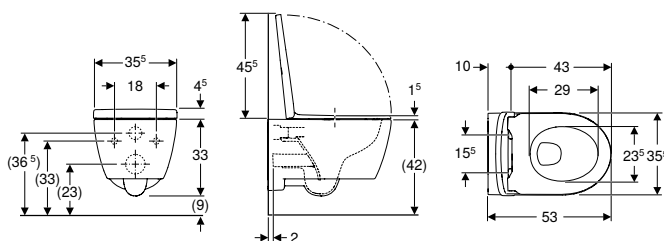

Geberit iCon wall-hung WC set, washdown, shrouded, Rimfree, with WC seat

click & scan

Application purposes

- For concealed cisterns
- For pressure flushing valves

Technical data

Product material	Vitreous china

Scope of delivery

- WC ceramic appliance
- WC seat
- Fastening material

Characteristics

- Wall-hung
- Washdown WC
- Rimless WC ceramic appliance featuring Rimfree flush technology
- Easy fastening with Easy Fast Fixing (type EFF3)
- Type 1, full flush volume 6 / 5 / 4 l, in accordance with EN 997
- Quick-release hinges, lockable
- Type 2 in accordance with EN 997
- 4 l flush
- Shrouded
- Hidden fastening
- WC seat made of Duroplast
- Overlapping WC lid
- WC seat with EasyMount hinges

Art. no.	Colour / surface	B [cm]	H [cm]	T [cm]	QuickRelease function	Soft-closing mechanism	Fastening
501.664.00.1	white	35.5	33	53	Yes, with lockable QuickRelease hinges	yes	from above

Can be combined with

- Geberit iCon wall-hung bidet, shrouded → p. 648