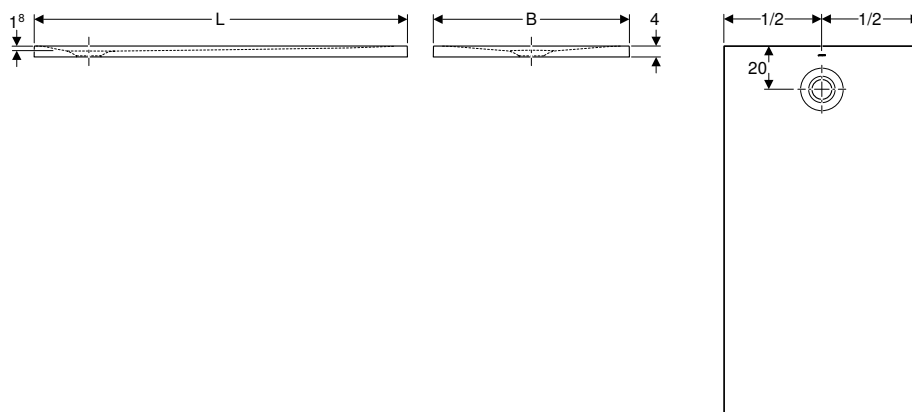

Geberit Olona rectangular shower tray

click & scan

Application purposes

- For use as floor-even shower surface
- For draining off waste water from a single shower head
- For floor constructions with shower tray legs up to top edge of the finished floor 10–25 cm
- For raised installation up to 4 cm above finished floor
- Suitable for barrier-free construction

Characteristics

- Rectangular
- Drain hole $\varnothing$ 90 mm
- Outlet in the rear centre
- Antislip class C according to EN 16165 (barefoot walking)
- Antislip class according to NF: PN 24
- Fulfils requirements in accordance with EN 14527, class 1

Technical data

Product material	Mineral composite material

Scope of delivery

- Drain cover with comb insert