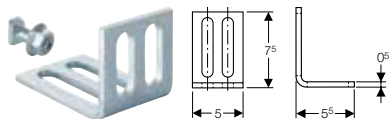

Geberit GIS mounting bracket 7.5 x 5.5 cm

[click & scan](#)

Application purposes

- For creating Geberit GIS support systems
- For fastening Geberit GIS support systems to the building structure
- For compensating for construction differences

Scope of delivery

- Ratchet pin
- Nut M8
- Fastening material

Characteristics

- Zinc-plated
- Short and long leg with two oblong holes each

Art. no.	B [cm]	H [cm]	T [cm]
461.002.00.1	5	7.5	5.5

Accessories

- Sound insulating panel for Geberit GIS mounting bracket → p. 105