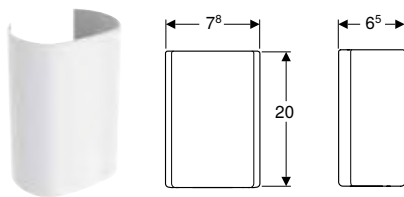

Accessories

Geberit ONE drain cover with comb insert, magnetic fixing

click & scan

Characteristics

- With integrated hair trap

Art. no.	Colour / surface
245.451.11.1	white alpine
505.082.14.1	black matt / Easy-to-clean coated
505.082.21.1	chrome / Glossy
505.082.GH.1	Chrome brushed

Geberit ONE design cover for washbasin traps

click & scan

Art. no.	Colour / surface	B [cm]	H [cm]	T [cm]
505.058.01.1	white / powder-coated stainless steel	7.8	20	6.5
505.058.21.1	brushed stainless steel	7.8	20	6.5

Can be combined with

- Geberit ONE cabinet for washbasin, with one drawer → p. 480
- Geberit ONE cabinet for lay-on washbasin, with two drawers → p. 484
- Geberit iCon cabinet for washbasin, with one drawer → p. 614