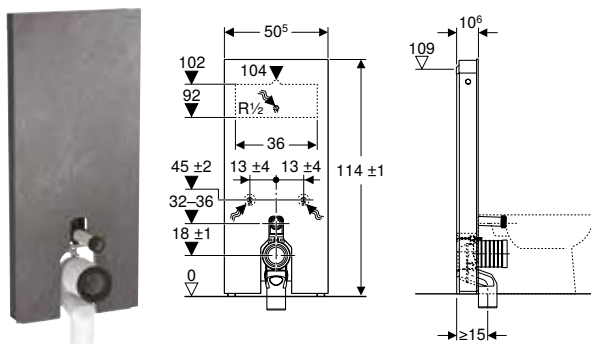

N: New, available as of April 2026

Accessories

- Lateral water supply connection set for Geberit Monolith sanitary module for WC → p. 890

Geberit Monolith sanitary module for floor-standing WC, 114 cm, front cladding made of stoneware