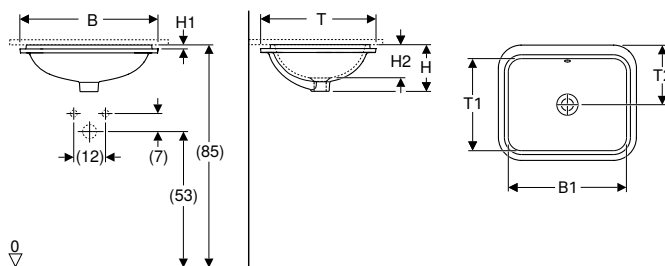

Geberit VariForm under-countertop washbasin, rectangular

click & scan

Application purposes

- For mounting on washtops from below

Technical data

Product material	Vitreous china

Characteristics

- Rectangular
- Easy to mount thanks to provided cutout template

Scope of delivery

- Fastening material
- Template

Art. no.	Colour / surface	Tap hole	Overflow	B1 [cm]	H [cm]	H1 [cm]	H2 [cm]	T [cm]	T1 [cm]	T2 [cm]

B / width: 53 cm

500.760.01.2	white	without	visible, symmetrical	45	17.8	1.5	12.7	44	35	22
500.762.01.2*	white	without	without	45	17.8	1.5	12.7	44	35	22

B / width: 58 cm

500.764.01.2	white	without	visible, symmetrical	50	17.8	1.5	12.7	49	40	24.5
500.767.01.2*	Washbasin: white Bottom side: glazed	without	without	50	17.8	1.5	12.7	49	40	24.5
500.766.01.2*	white	without	without	50	17.8	1.5	12.7	49	40	24.5

* Order-based production

Accessories

- Geberit waste outlet with free outlet and valve cover
- Geberit waste outlet with free outlet, screen