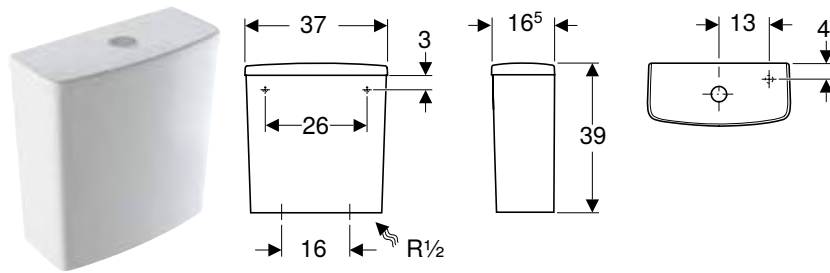

Geberit Selnova Square exposed cistern, close-coupled, dual flush, bottom water supply connection

Application purposes

- For close-coupled installation
- For water supply connections 1/2"

Characteristics

- Dual flush
- Water supply connection on the bottom right

Technical data

Flush volume, factory setting	4 l / 2.6 l
Flush volume large, adjustment range	4 l / 6 l
Flush volume small, adjustment range	2.6 l / 4 l
Product material	Vitreous china

Scope of delivery

- Exposed cistern, close-coupled
- Mechanism

Art. no.	Colour / surface	B [cm]	H [cm]	T [cm]
500.266.01.1	white	37	39	16.5

To order additionally

- Fastening material for rear wall

Can be combined with

- Geberit Selnova Comfort floor-standing WC for close-coupled exposed cistern, washdown, horizontal outlet, raised → p. 756
- Geberit Selnova Square floor-standing WC for close-coupled exposed cistern, washdown, back-to-wall, horizontal or vertical outlet, semi-shrouded, Rimfree → p. 706
- Geberit Selnova floor-standing WC for close-coupled exposed cistern, washdown, horizontal outlet, semi-shrouded → p. 732
- Geberit Selnova floor-standing WC for close-coupled exposed cistern, washdown, vertical outlet → p. 734
- Geberit Selnova floor-standing WC for close-coupled exposed cistern, washdown, horizontal outlet → p. 734
- Geberit Selnova floor-standing WC for close-coupled exposed cistern, washdown, horizontal outlet, Rimfree → p. 733
- Geberit Selnova floor-standing WC for close-coupled exposed cistern, washdown, horizontal outlet, semi-shrouded, Rimfree → p. 730
- Geberit Selnova floor-standing WC for close-coupled exposed cistern, washdown, vertical outlet, semi-shrouded → p. 732
- Geberit Selnova Square floor-standing WC for close-coupled exposed cistern, washdown, horizontal outlet, semi-shrouded, Rimfree → p. 706