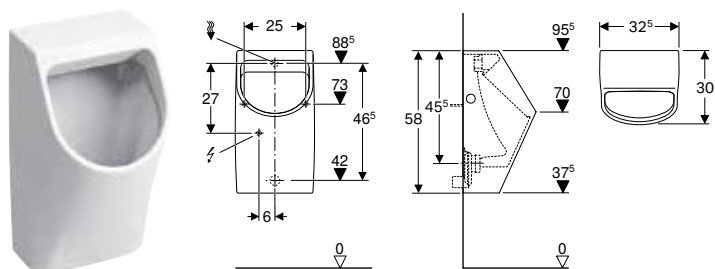

Urinals

For concealed controls

Geberit Smyle urinal, inlet from the rear, outlet to the rear

click & scan

Geberit
Smyle

Application purposes

- For operating with automatic, water-saving flush
- For operation with manual or automatic flush actuation
- For concealed urinal flush controls
- For concealed urinal flush controls, hidden
- For exposed urinal flush controls, hidden

Characteristics

- Wall-hung
- With flush rim
- Hidden trap
- Hidden fastening
- Fulfils requirements in accordance with EN 13407

Technical data

Flush volume small, adjustment range	1 l
Product material	Vitreous china

Scope of delivery

- Urinal ceramic
- Fastening material for urinal

Art. no.	Colour / surface	B [cm]	H [cm]	T [cm]	Outlet
500.254.01.1	white	32.5	58	30	to the rear

Accessories

- Geberit flush bend extension for urinal, with sleeve
- Geberit inlet connection piece for urinals → p. 943
- Geberit urinal trap, horizontal outlet
- Geberit urinal trap d40, horizontal outlet

- Urinal trap not included in scope of delivery
- Electrical connection required for urinal flush controls with mains operation