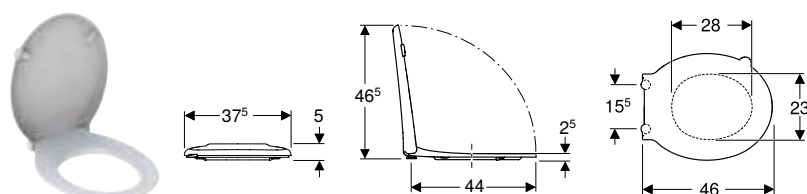

Can be combined with

- Geberit Selnova Square exposed cistern, close-coupled, dual flush, bottom water supply connection → p. 709
- Geberit Selnova Square exposed cistern, close-coupled, dual flush, lateral water supply connection → p. 708
- Geberit Selnova exposed cistern, close-coupled, dual flush, lateral water supply connection → p. 737
- Geberit Selnova exposed cistern, close-coupled, dual flush, bottom water supply connection → p. 737
- Geberit Selnova Comfort WC seat, barrier-free, antibacterial, fastening from above → p. 757
- Geberit Selnova Comfort WC seat, barrier-free, antibacterial, fastening from below → p. 757
- Geberit Selnova Comfort WC seat ring, barrier-free, antibacterial, fastening from above → p. 759
- Geberit Selnova Comfort WC seat ring, D-shape, barrier-free, fastening from below → p. 758

Accessories

- Accessory overview – Geberit Selnova Comfort WC ceramic appliance in combination with connection pipes → p. 752

WC seats, barrier-free

Geberit Selnova Comfort WC seat, barrier-free, antibacterial, fastening from below

click & scan

Technical data

Product material	Duroplast
Fastening distance	15.5 cm

Scope of delivery

- WC seat

Characteristics

- Barrier-free
- Antibacterial
- With hinge bar made of stainless steel
- Overlapping WC lid

Art. no.	Colour / surface	B [cm]	H [cm]	T [cm]	QuickRelease function	Soft-closing mechanism	Fastening	Hinge material
500.133.00.1	white	37.5	5	46	no		no from below	Stainless steel

Can be combined with

- Geberit Selnova Comfort wall-hung WC, washdown, large projection, barrier-free, Rimfree → p. 754
- Geberit Selnova Comfort wall-hung WC, washdown, large projection, barrier-free → p. 754
- Geberit Selnova Comfort floor-standing WC for close-coupled exposed cistern, washdown, horizontal outlet, raised → p. 756