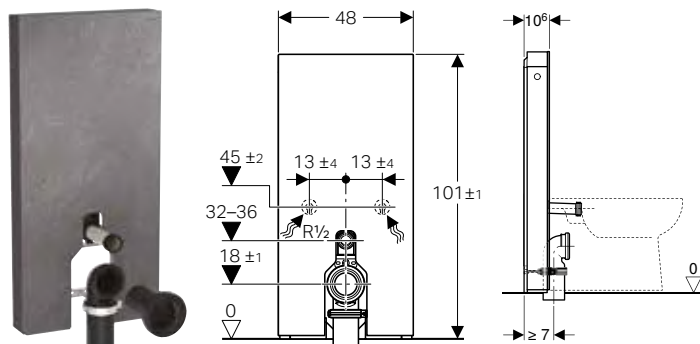

Geberit Monolith sanitary module for floor-standing WC, 101 cm, front cladding made of stoneware

click & scan

Application purposes

- For floor inlets
- For renovations, conversions and new buildings
- For wall inlets with an inlet height of 18 cm
- For floor-standing WCs with water inlet height 32–36 cm above floor in accordance with DIN EN 33
- For replacing low-level exposed cisterns
- For replacing floor-standing WCs with close-coupled exposed cistern
- For connecting Geberit AquaClean Tuma WC complete solution, floor-standing WC
- For connecting Geberit AquaClean WC enhancement solutions, with accessories
- For mounting on finished floors
- For installation in front of drywalls or solid walls

Technical data

Flow pressure	0.1–10 bar
Flush volume, factory setting	6 l / 3 l
Flush volume large, adjustment range	4.5 l / 6 l
Small flush volume	3 l

Art. no.	Colour / surface	B [cm]	H [cm]	T [cm]
131.001.00.5	Front: slate look / stoneware Side cladding: black / brushed aluminium	48	101	10.6
131.001.JV.5	Front: concrete look / stoneware Side cladding: brushed aluminium	48	101	10.6

Accessories

- Lateral water supply connection set for Geberit Monolith sanitary module for WC → p. 890

- The colour and structure of natural products may vary

Characteristics

- Dual flush
- Compensation of dimensional tolerances possible
- Cistern, fully insulated against condensation
- Side cladding made of aluminium brushed
- Self-supporting
- Adjustable flush volume
- Water supply connection on the bottom
- Water supply connection on the left/right possible with accessories

Scope of delivery

- Water supply connection set with 2 angle stop valves, 1/2"
- Flush bend extension 160 mm
- Sleeve made of EPDM, $\varnothing$ 44 / 55 mm
- Straight connector made of PE-HD, $\varnothing$ 90 mm
- Connection bend 90° made of PE-HD, $\varnothing$ 90 mm
- Adapter socket made of PE-HD, $\varnothing$ 90 / 110 mm
- Base cover
- Fastening material for drywall
- Fastening material