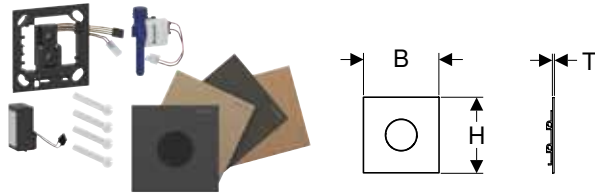

New

Geberit urinal flush control with electronic flush actuation, mains operation, Type 40 cover plate, round, customised finish

click & scan

Application purposes

- For automatic flush actuation of urinals

Technical data

Degree of protection	IP45
Nominal voltage	110–240 V AC
Mains frequency	50–60 Hz
Operating voltage	4.5 V DC
Flow pressure	1–8 bar
Water test pressure max.	16 bar
Test pressure air / inert gas max.	3 bar
Flow rate at 100 kPa / 1 bar without flow limiter	0.3 l/s
Flow rate at 100 kPa / 1 bar with flow limiter	0.18 l/s
Interval flush time, factory setting	5 s
Detection time, factory setting	7 s
Flush time, adjustment range	1–15 s
Flush time, factory setting	7 s

Characteristics

- Cover plate with securing bar
- Water-saving hybrid mode can be set
- Adjustable interval flush
- Preflush can be set
- Power failure control unit
- Valve-closing function when power fails
- Functions can be set and queried with the Geberit Service Handy
- Device settings and operation with mobile device via integrated Bluetooth® interface
- Compatible with Geberit Control App
- Wired networkable with Geberit gateway via GEBUS converter
- Wirelessly connectable with Geberit Gateway via Bluetooth®
- Compatible with Geberit Connect
- Flush volume can be reduced to 0.5 l per flush with regulating screw of installation set
- Tap group II in accordance with DIN 4109
- Components in contact with drinking water lead-free

Scope of delivery

- Type 40 cover plate, IR window, round
- Mounting frame
- Infrared control, premounted on mounting frame
- Solenoid valve
- Power supply unit
- Fastening material

Art. no.	Colour / surface	Product material	B [cm]	H [cm]	T [cm]	Power consumption [W]
004.790.00.2 *	galvanized	Stainless steel	12.5	12.5	0.2	≤ 0.5
004.790.00.3 *	galvanized and varnished	Stainless steel	12.5	12.5	0.2	≤ 0.5

Available as of April 2026; * Order-based production

Can be combined with

- Geberit installation set with flush pipe, for urinal flush control, universal → p. 286
- Geberit installation set with nipple made of brass, for urinal flush control, universal → p. 287
- Geberit Duofix element for urinal, 112–130 cm, universal → p. 72
- Geberit Duofix element for urinal, 112–130 cm, universal, for spray head → p. 73
- Geberit GIS element for urinal, 114 cm, universal → p. 119
- Geberit GIS element for urinal, 114 cm, universal, for spray head → p. 120
- Geberit Kombifix element for urinal, 109–127 cm, universal → p. 23
- Geberit Kombifix element for urinal, 109–127 cm, universal, for spray head → p. 24

- All available colours and surfaces as well as delivery times are listed in the document entitled "Actuator plates and urinal flush controls with customer-specific finish". The document is available online in the "Documents" section of the product catalogue. In the printed product catalogue, the QR code leads to the online product page with the document.