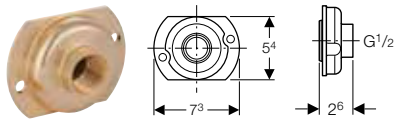

Accessories

Geberit retrofit adapter for inlet Rp 1/2", urinal

click & scan

Application purposes

- For retrofitting installed Geberit Duofix elements for urinal, with urinal flush control with cover plate 13 x 13 cm, with inlet $\varnothing$ 32 mm, to inlet Rp 1/2"
- Not suitable for Geberit Duofix elements for urinal, with urinal flush control Basic, with cover plate 16 x 16 cm

Art. no.

242.309.00.1