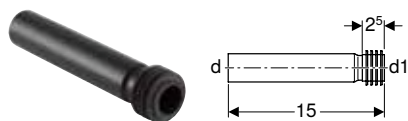

Flush pipes, flush bends and adapters

Geberit flush bend extension for urinal, with sleeve

click & scan

Application purposes

- For connecting to urinals

Scope of delivery

- Sleeve made of EPDM

Technical data

Product material	PE-HD

Art. no.

Art. no.	d, ø [mm]	d1, ø [mm]
152.489.16.1	32	35