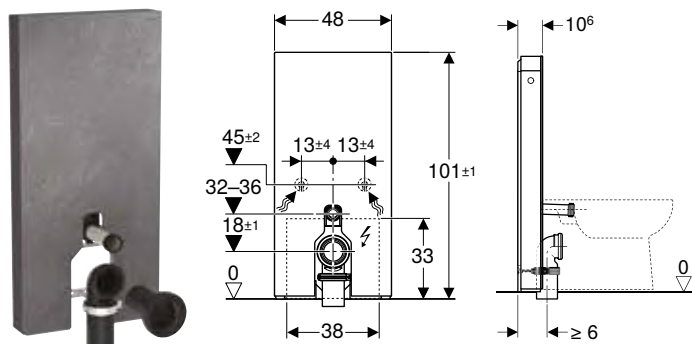

Geberit Monolith Plus sanitary module for floor-standing WC, 101 cm, front cladding made of stoneware

click & scan

Application purposes

- For floor inlets
- For renovations, conversions and new buildings
- For wall inlets with an inlet height of 18 cm
- For floor-standing WCs with water inlet height 32–36 cm above floor in accordance with DIN EN 33
- For replacing low-level exposed cisterns
- For replacing floor-standing WCs with close-coupled exposed cistern
- For connecting Geberit AquaClean Tuma WC complete solution, floor-standing WC
- For connecting Geberit AquaClean WC enhancement solutions, with accessories
- For mounting on finished floors
- For installation in front of drywalls or solid walls

Technical data

Degree of protection	IPX4
Nominal voltage	100–240 V AC
Mains frequency	50–60 Hz
Operating voltage	12 V DC
Power consumption in standby mode max.	0.5 W
Flow pressure	0.1–10 bar
Flush volume, factory setting	6 l / 3 l
Flush volume large, adjustment range	4–6 l
Small flush volume	3 l
Light colour	2200–4000 K

Characteristics

- Dual flush
- Soft-touch buttons for flush actuation
- Settings can only be changed with the Geberit Home App
- Odour extraction with ceramic honey comb filter can be activated
- Odour extraction unit with run-on function
- Adjustable interval flush
- With ComfortLight
- Lighting mood infinitely adjustable from orientation light to daylight
- Light colour continuously adjustable from warm white to cool white
- DALI-compatible control
- Operation with extra-low voltage, no mains voltage in cistern
- Water supply connection on the bottom
- Water supply connection on the left/right possible with accessories
- Compensation of dimensional tolerances possible
- Cistern, fully insulated against condensation
- Side cladding made of aluminium brushed
- Self-supporting

Scope of delivery

- Water supply connection set with 2 angle stop valves, 1/2"
- Flush bend extension 160 mm
- Sleeve made of EPDM, $\varnothing$ 44 / 55 mm
- Straight connector made of PE-HD, $\varnothing$ 90 mm
- Adapter socket made of PE-HD, $\varnothing$ 90 / 110 mm
- Connection bend 90° made of PE-HD, $\varnothing$ 90 / 110 mm
- Female socket for mains connection
- Power supply unit
- Base cover
- Fastening material for drywall
- Fastening material

Art. no.	Colour / surface	B	H	T	Protection class	Power consumption [W]
		[cm]	[cm]	[cm]		
131.201.00.7	Front: slate look / stoneware Side cladding: black / brushed aluminium	48	101	10.6	I	15
131.201.JV.7	Front: concrete look / stoneware Side cladding: brushed aluminium	48	101	10.6	I	15

Accessories

- Lateral water supply connection set for Geberit Monolith sanitary module for WC → p. 890
- Geberit outlet mounting box → p. 868
- Interface module 12 V for Geberit AquaClean Mera/Sela → p. 859

- The colour and structure of natural products may vary