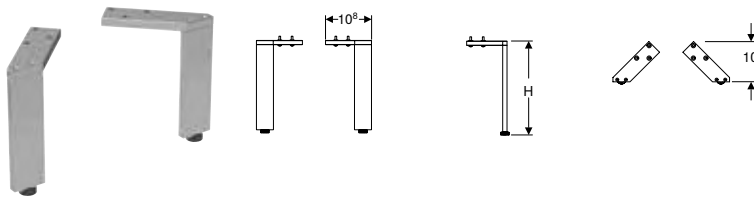

Geberit set of narrow feet

click & scan

Technical data

Product material	Aluminium

Scope of delivery

- Set of 2 pieces
- Fastening material

Characteristics

- Height adjustable for compensating floor unevenness

Art. no.	Colour / surface	H [cm]
500.367.00.1	chrome / glossy	15–15.8
500.658.00.2	chrome / glossy	26–26.8
500.657.00.2	chrome / glossy	30–30.8