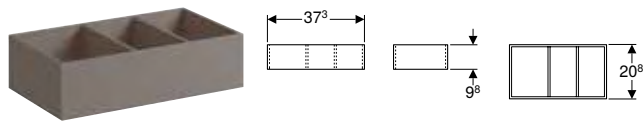

Art. no.	Colour / surface	B [cm]	H [cm]	T [cm]
500.525.00.1	scultura grey / wood-textured melamine	32.3	6.2	15

Geberit Xeno² drawer insert, H-partition, for bottom drawer

click & scan

Application purposes

- For washbasin cabinets and side cabinets

Characteristics

- FSC™ C134279 certified
- H-partition

Technical data

Product material	High-compressed three-layer chipboard

Art. no.	Colour / surface	B [cm]	H [cm]	T [cm]
500.527.00.1	scultura grey / wood-textured melamine	37.3	9.8	20.8