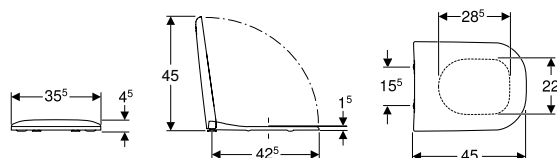

Geberit Smyle WC seat, rounded edge

click & scan

Technical data

Product material	Duroplast
Fastening distance	15.5 cm

Characteristics

- Overlapping WC lid

Art. no.	Colour / surface	B [cm]	H [cm]	T [cm]	QuickRelease function	Soft-closing mechanism	Fastening	Hinge material
500.235.01.1	white / glossy	35.5	4.5	45	no	no	from above	Brass chrome-plated

Can be combined with

- Geberit Smyle floor-standing WC for close-coupled exposed cistern, washdown, semi-shrouded, Rimfree → p. 677