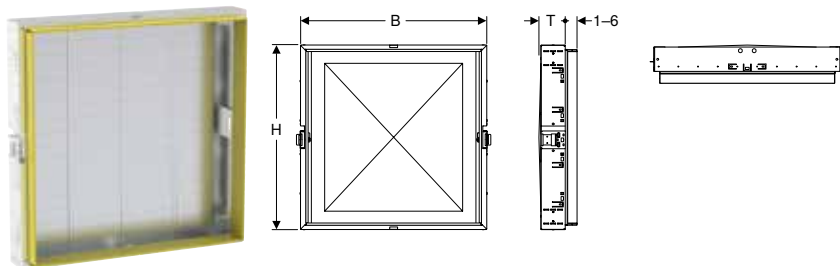

Accessories

- Geberit cover plate for concealed function box → p. 353
- Geberit cover plate, surface-even, for concealed function box → p. 353

Installation box for Geberit ONE mirror cabinet, height 90 cm