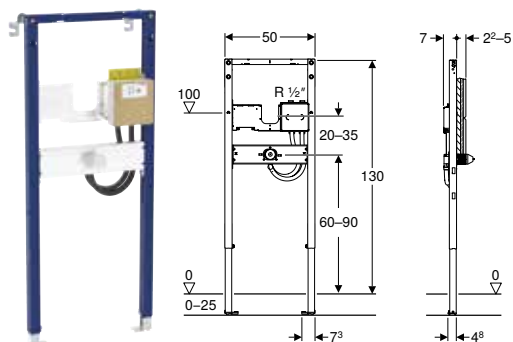

Art. no.	B [cm]	H [cm]	T [cm]
111.787.00.1	50	20	7.5

Geberit Duofix element, 130 cm, for electronic wall-mounted tap with concealed function box, for ablation

click & scan

Application purposes

- For metal and wood frame walls
- For Geberit Duofix system walls
- For installation in part- or room-height prewalls
- For installation in room-height partition walls
- For floor constructions 0–25 cm
- For installation inside of ablation areas in mosques
- For Piave and Brenta washbasin taps, wall-mounted, with concealed function box