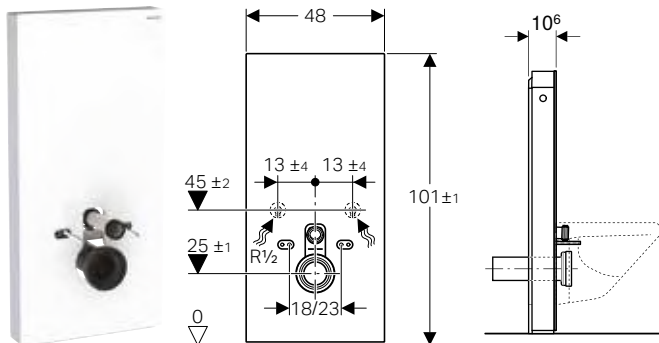

Sanitary modules for WCs

For wall-hung WCs

Geberit Monolith sanitary module for wall-hung WC, 101 cm, front cladding made of glass

click & scan

Application purposes

- For renovations, conversions and new buildings
- For wall inlets with inlet height > 23 cm
- For replacing low-level exposed cisterns
- For replacing wall-hung WCs with close-coupled exposed cistern
- For Geberit AquaClean WC complete solutions
- For connecting Geberit AquaClean WC enhancement solutions, with accessories
- For mounting on finished floors
- For installation in front of drywalls or solid walls
- For compensating the offset between WC connections and wall drains using a stepped straight connector for wall-hung WCs

Technical data

Flow pressure	0.1–10 bar
Flush volume, factory setting	6 l / 3 l
Flush volume large, adjustment range	4.5 l / 6 l
Small flush volume	3 l

Characteristics

- Dual flush
- Compensation of dimensional tolerances possible
- Height-adjustable up to 7 cm
- Fastening height WC ceramic appliance 35 ± 1 cm
- Cistern, fully insulated against condensation
- Side cladding made of aluminium brushed
- Self-supporting
- Adjustable flush volume
- Water supply connection on the bottom
- Water supply connection on the left/right possible with accessories

Scope of delivery

- Water supply connection set with 2 angle stop valves, 1/2"
- Flush bend extension 160 mm
- Sleeve made of EPDM, $\varnothing 44 / 55$ mm
- Straight connector made of PE-HD, $\varnothing 90$ mm
- Adapter socket made of PE-HD, $\varnothing 90 / 110$ mm
- 2 threaded rods M12
- Sound insulation set
- Base cover
- Fastening material for drywall
- Fastening material

Art. no.	Colour / surface	B [cm]	H [cm]	T [cm]
131.021.JK.5	Front: lava / glass Side cladding: black / brushed aluminium	48	101	10.6
131.021.JL.5	Front: sand grey / glass Side cladding: brushed aluminium	48	101	10.6
131.021.SI.5	Front: white / glass Side cladding: brushed aluminium	48	101	10.6
131.021.SJ.6	Front: black / glass Side cladding: black / brushed aluminium	48	101	10.6
131.021.SL.5	Front: mint / glass Side cladding: brushed aluminium	48	101	10.6
131.021.CD.5	N Front: black / Glass satinised Side cladding: black / brushed aluminium	48	101	10.6
131.021.TD.5	N Front: white / Glass satinised Side cladding: brushed aluminium	48	101	10.6

N: New, available as of April 2026

Accessories

- Geberit straight connector set for wall-hung WC, stepped by 3 cm → p. 890
- Geberit straight connector set for wall-hung WC, stepped by 7 cm → p. 891
- Lateral water supply connection set for Geberit Monolith sanitary module for WC → p. 890