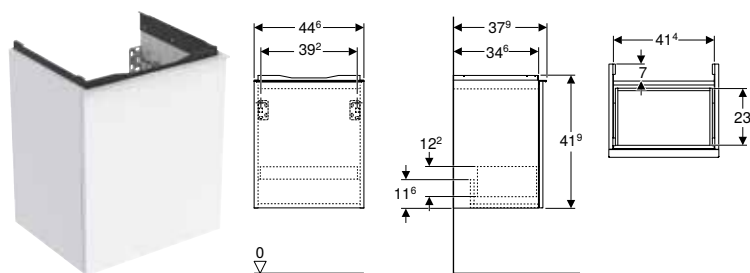

Geberit Acanto cabinet for handrinse basin, with one drawer

click & scan

Geberit
Acanto

Technical data

Product material	High-compressed three-layer chipboard
Drawer load max.	20 kg

Scope of delivery

- Cabinet for handrinse basin
- Fastening material

Characteristics

- FSC™ C134279 certified
- Wall-hung
- With one drawer
- Drawer with soft closing
- Drawer without trap cutout
- Opening with handle
- Exchangeable handle
- Moisture-resistant
- Delivered preassembled

Art. no.	Colour / surface	B	H	T
		[cm]	[cm]	[cm]

Washbasin width: 45 cm

503.002.01.1	Body, Front: white / high-gloss coated Handle: white / matt powder-coated	44.6	41.9	37.9
503.002.01.2	Body: white / high-gloss coated Front: white / glossy glass Handle: white / matt powder-coated	44.6	41.9	37.9
503.002.01.3 *	Body, Front: white / matt coated Handle: white / matt powder-coated	44.6	41.9	37.9
503.002.JH.1	Body, Front: oak / wood-textured melamine Handle: lava / matt powder-coated	44.6	41.9	37.9
503.002.JK.1	Body, Front: lava / matt coated Handle: lava / matt powder-coated	44.6	41.9	37.9
503.002.JK.2	Body: lava / matt coated Front: lava / glossy glass Handle: lava / matt powder-coated	44.6	41.9	37.9
503.002.JR.1 *	Body, Front: hickory / wood-textured melamine Handle: lava / matt powder-coated	44.6	41.9	37.9

* Order-based production

Can be combined with

- Geberit Acanto handrinse basin → p. 551

Accessories

- Accessory overview – Geberit Acanto bathroom furniture → p. 557