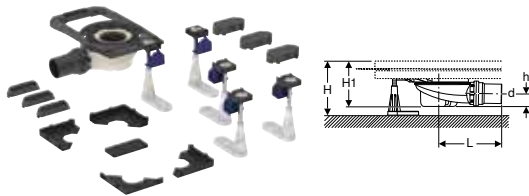

New

Geberit Duofix shower drain with five long feet, integrated for CleanFloor30 shower surface, depth of water seal 50 mm

click & scan

Application purposes

- For drainage of Geberit CleanFloor30 shower surfaces, integrated
- For floor constructions up to upper edge of the finished floor 13.5–25 cm
- For fastening to Geberit Duofix installation frames for shower surfaces
- For use as floor drain with horizontal outlet

Characteristics

- Quality-monitored in accordance with EN 274-3
- Removable trap cup
- Threaded rods can be shortened

Scope of delivery

- Shower drain $\varnothing$ 90 mm
- Straight connector made of PE-HD
- Feet for installation frame
- 12 rubber supports
- Holder for shower drain
- Assembly clamp
- Fastening screw

Art. no.	DN	d, $\varnothing$ [mm]	H [cm]	H1 [cm]	h [cm]
551.565.00.1	50	50	13.5–25	11.8	3.3

Available as of April 2026

To order additionally

- Geberit CleanFloor30 integrated shower surface, with sealing fleece
- Geberit Duofix installation frame for shower surfaces