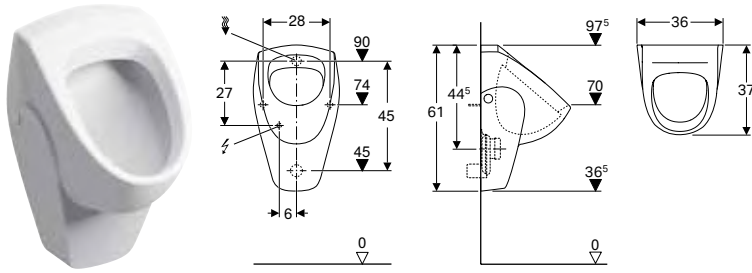

Urinals

Urinals, flush operation, with flush rim
Without lid

Geberit Selnova urinal, inlet from the rear, outlet to the rear

click & scan

Application purposes

- For operating with automatic, water-saving flush
- For operation with manual or automatic flush actuation
- For concealed urinal flush controls
- For concealed urinal flush controls, hidden
- For exposed urinal flush controls, hidden

Characteristics

- Wall-hung
- With flush rim
- Hidden trap
- Hidden fastening
- Fulfils requirements in accordance with EN 13407

Technical data

Flush volume small, adjustment range	1 l
Product material	Vitreous china

Scope of delivery

- Urinal ceramic

Art. no.	Colour / surface	B [cm]	H [cm]	T [cm]	Outlet
500.344.01.1	white	36	61	37	to the rear

To order additionally

- Geberit fastening material for urinal, Kerafix → p. 943

Accessories

- Geberit flush bend extension for urinal, with sleeve
- Geberit inlet connection piece for urinals → p. 943
- Geberit urinal trap d40, horizontal outlet
- Geberit urinal trap, horizontal outlet

- Urinal trap not included in scope of delivery
- Electrical connection required for urinal flush controls with mains operation