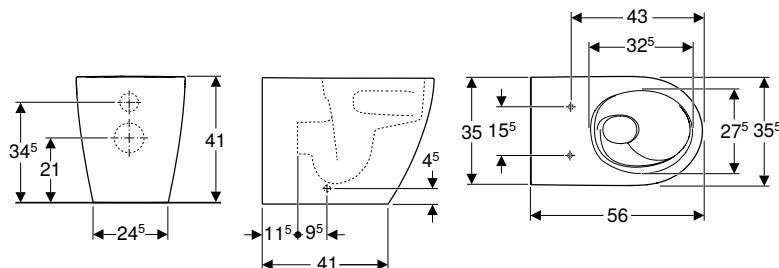

Floor-standing WCs

Geberit iCon floor-standing WC, back-to-wall, shrouded, TurboFlush

click & scan

Application purposes

- For concealed cisterns
- For pressure flushing valves

Technical data

Product material	Vitreous china

Scope of delivery

- WC ceramic appliance
- Fastening material

Characteristics

- Floor-standing
- Back-to-wall
- Washdown WC
- Rimless WC ceramic appliance featuring TurboFlush flush technology
- Type 1, full flush volume 6 / 5 / 4 l, in accordance with EN 997
- Horizontal or vertical outlet
- Type 2 in accordance with EN 997
- Flushes with 4.5 l
- 4 l flush
- Shrouded
- Hidden fastening

Art. no.	Colour / surface	B [cm]	H [cm]	T [cm]
503.081.00.1	white	35.5	41	56