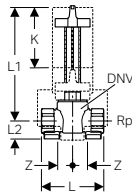

Geberit concealed ball valve with fastening

click & scan

Application purposes

- For cold and hot potable water
- For cooling and heating water without antifreeze agent
- For cooling and heating water with antifreeze agent
- For treated water (application range according to Technical Information "Treated water")
- For rainwater with a pH value ≥ 5.5
- For seawater
- For compressed air (oil purity class 0–3)
- For negative pressure
- For inert gases (e.g. nitrogen)
- For Geberit Duofix and Geberit GIS mounting plates
- For solid and drywall construction

Characteristics

- Approval in accordance with DVGW
- Model Geberit K4
- Ball and base unit fully exposed to flow
- Fastening points for circular hole $\varnothing 60$ mm
- Replaceable valve top with ball and seals
- With concealed turn handle actuation
- Lead-free
- Ball made of PPSU
- Upper part caulk made of EPDM
- Ball caulks made of silicone

Scope of delivery

- Concealed turn handle actuation
- Spindle extension
- Round protection box, can be shortened
- Protection cover plug with marking tip

Technical data

Operating temperature	0–90 °C
Product material	Gunmetal / lead-free silicon bronze
Material, insulation	EPP
Insulation thickness	10 mm
Thermal conductivity, insulation	0.035 W/(m·K)

Art. no.	DN	DNV	Rp ["]	L [cm]	L1 [cm]	L2 [cm]	Z [cm]	K [cm]	PN [bar]
616.042.00.1	15	15	1/2	7.5	12.7	2.2	2.3	7.3	10
616.043.00.1	20	20	3/4	7.5	12.7	2.2	2.1	7.3	10