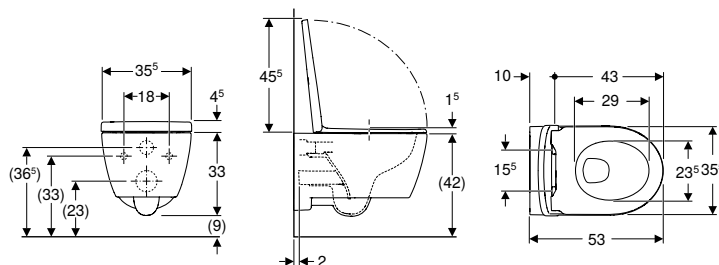

Geberit iCon wall-hung WC set, washdown, shrouded, Rimfree, with WC seat

click & scan

Application purposes

- For concealed cisterns
- For pressure flushing valves

Technical data

Product material	Vitreous china

Scope of delivery

- WC ceramic appliance
- WC seat
- Fastening material

Characteristics

- Wall-hung
- Washdown WC
- Rimless WC ceramic appliance featuring Rimfree flush technology
- Easy fastening with Easy Fast Fixing (type EFF3)
- Type 1, full flush volume 6 / 5 / 4 l, in accordance with EN 997
- Quick-release hinges, lockable
- Type 2 in accordance with EN 997
- 4 l flush
- Shrouded
- Hidden fastening
- WC seat made of Duroplast
- Overlapping WC lid
- WC seat with EasyMount hinges

Art. no.	Colour / surface	B [cm]	H [cm]	T [cm]	QuickRelease function	Soft-closing mechanism	Fastening
501.663.JT.1	white / Matt	35.5	33	53	Yes, with lockable QuickRelease hinges	yes	from above

Can be combined with

- Geberit iCon wall-hung bidet, shrouded → p. 648