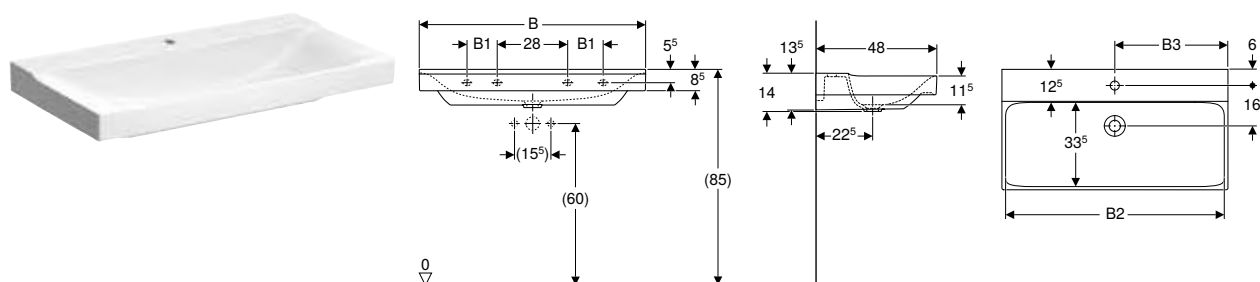

Washbasins

Geberit Xeno² washbasin

click & scan

Technical data

Product material	Fine fireclay

Characteristics

- Can be installed with a washbasin cabinet

Art. no.	Colour / surface	Tap hole	Overflow	B1 [cm]	B2 [cm]	B3 [cm]	Cabinet width [cm]	H [cm]	T [cm]	Fastening points
B / width: 60 cm										
500.530.01.1	white / KeraTect	centred	without		57.2	30	58	14	48	2
B / width: 90 cm										
500.531.01.1	white / KeraTect	centred	without	12	87.2	45	88	14	48	4
500.532.01.1	white / KeraTect	without	without	12	87.2		88	14	48	4
B / width: 120 cm										
500.550.01.1	white / KeraTect	left and right	without	24	117.2	30	118	14	48	4
500.551.01.1	white / KeraTect	centred	without	24	117.2	60	118	14	48	4
500.552.01.1	white / KeraTect	without	without	24	117.2		118	14	48	4

To order additionally

- Washbasin connector

Can be combined with

- Geberit Xeno² cabinet for washbasin, with one drawer → p. 533
- Geberit Xeno² cabinet for washbasin, with two drawers → p. 534
- Geberit Xeno² cabinet for washbasin, with width from 120 cm, with two drawers → p. 537
- Geberit Xeno² cabinet for washbasin with width from 120 cm, with four drawers → p. 538

Accessories

- Accessory overview – Geberit Xeno² washbasins → p. 525

- Geberit washbasin connector Clou with lever actuation only for washbasins with one tap hole. Compatible with washbasins with one tap hole 60 and 90 cm only when installed without cabinet