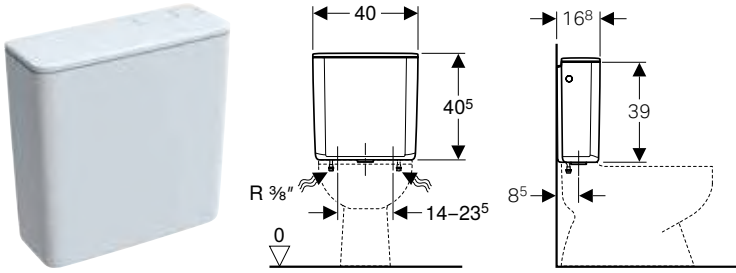

Exposed Cisterns

Exposed cisterns for WCs, made of plastic
Close-coupled

Exposed cisterns for WCs, made of plastic

Close-coupled

Geberit AP128 exposed cistern, dual flush, bottom left or right water supply connection

click & scan

Application purposes

- For close-coupled installation

Technical data

Flush volume, factory setting	6 l / 4 l
Flush volume large, adjustment range	6 l / 9 l
Small flush volume	4 l
Product material	ASA

Characteristics

- Low-noise
- Dual flush
- Insulated against condensation
- Water supply connection 3/8"
- Water supply connection on the bottom

Scope of delivery

- Seal made of EPDM
- Fastening material

Art. no.	Colour / surface	B [cm]	H [cm]	T [cm]
128.309.11.5	white alpine	40	40.5	16.8