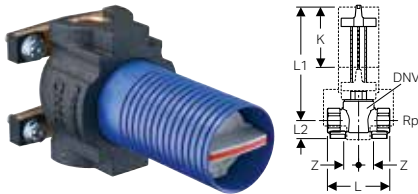

- Hexalobular socket TX 40

Scope of delivery

- Bolt
- Dowel

Art. no.	SW [mm]
111.089.00.1	13

For supply systems

Geberit concealed ball valve with fastening

click & scan

Application purposes