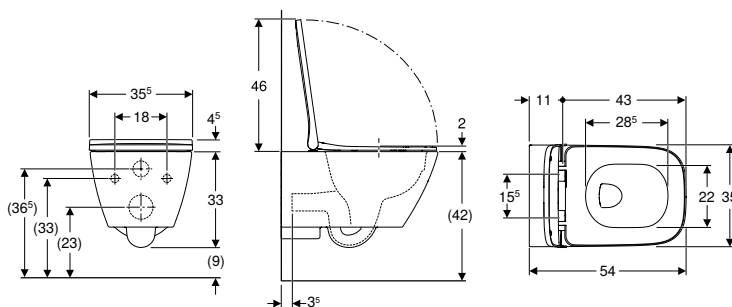

Geberit Smyle set of wall-hung WC, square, washdown, shrouded, Rimfree, with WC seat, overlapping lid

click & scan

Application purposes

- For concealed cisterns
- For pressure flushing valves

Technical data

Product material	Vitreous china

Scope of delivery

- WC ceramic appliance
- WC seat
- Fastening material

Characteristics

- Wall-hung
- Washdown WC
- Rimless WC ceramic appliance featuring Rimfree flush technology
- Easy fastening with Easy Fast Fixing (type EFF3)
- Type 1, full flush volume 6 / 5 / 4 l, in accordance with EN 997
- 4 l flush
- Shrouded
- Hidden fastening
- WC seat made of Duroplast, antibacterial
- Overlapping WC lid

Art. no.	Colour / surface	B [cm]	H [cm]	T [cm]	QuickRelease function	Soft-closing mechanism	Fastening	Hinge material
500.683.00.2	white	35.5	37.5	54	Yes, with QuickRelease hinges	yes	from above	Brass chrome-plated