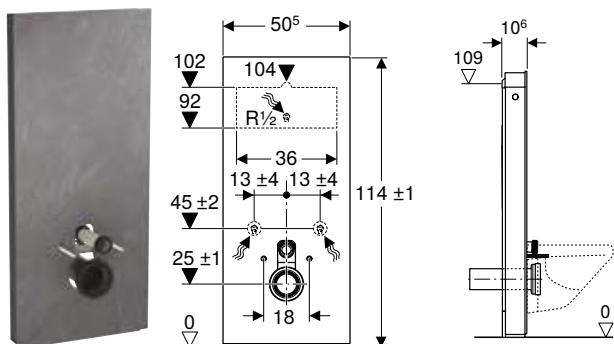

Geberit Monolith sanitary module for wall-hung WC, 114 cm, front panel made of stoneware

click & scan

Application purposes

- For renovations, conversions and new buildings
- For wall inlets with inlet height > 23 cm
- For replacing low-level exposed cisterns
- For replacing half-high level exposed cisterns
- For replacing wall-hung WCs with close-coupled exposed cistern
- For replacing wall-hung WCs with pressure flushing valve
- For replacing wall-hung WCs with concealed cistern with maximum service opening height < 109 cm
- For Geberit AquaClean WC complete solutions
- For connecting Geberit AquaClean WC enhancement solutions, with accessories
- For mounting on finished floors
- For installation in front of drywalls or solid walls
- For compensating the offset between WC connections and wall drains using a stepped straight connector for wall-hung WCs

Technical data

Flow pressure	0.1–10 bar
Flush volume, factory setting	6 l / 3 l
Flush volume large, adjustment range	4.5 l / 6 l
Small flush volume	3 l
Flow rate at 300 kPa / 3 bar	9.6 l/min

Characteristics

- Dual flush
- Compensation of dimensional tolerances possible
- Height-adjustable up to 7 cm
- Fastening height WC ceramic appliance 35 ± 1 cm
- Cistern, fully insulated against condensation
- Side cladding made of aluminium brushed
- Self-supporting
- Adjustable flush volume
- Water supply connection on the rear centre
- Water supply connection on the left/right possible with accessories
- Water supply connection on the bottom

Scope of delivery

- Water supply connection set with 2 angle stop valves, 1/2"
- Flush bend extension 160 mm
- Sleeve made of EPDM, $\varnothing 44 / 55$ mm
- Straight connector made of PE-HD, $\varnothing 90$ mm
- Adapter socket made of PE-HD, $\varnothing 90 / 110$ mm
- 2 threaded rods M12
- Base cover
- Support frame
- Fastening material for drywall
- Fastening material
- Fastening material for installation in front of concealed cisterns

Art. no.	Colour / surface	B [cm]	H [cm]	T [cm]
131.031.00.5	Front: slate look / stoneware Side cladding: black / brushed aluminium	50.5	114	10.6
131.031.JV.5	Front: concrete look / stoneware Side cladding: brushed aluminium	50.5	114	10.6

Accessories

- Geberit straight connector set for wall-hung WC, stepped by 3 cm → p. 890
- Geberit straight connector set for wall-hung WC, stepped by 7 cm → p. 891
- Lateral water supply connection set for Geberit Monolith sanitary module for WC → p. 890

- The colour and structure of natural products may vary