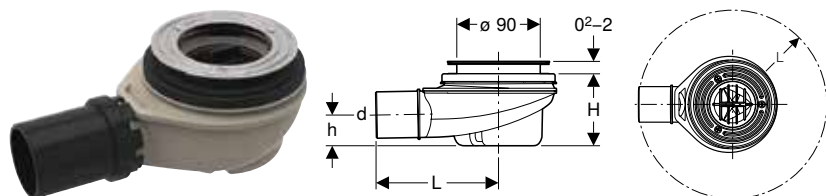

Art. no.	Colour / surface	DN	d, ø [mm]	H [cm]
150.592.21.1	chrome / glossy	50	50	8.5

To order additionally

- Trap

Without drain covers

Geberit shower drain d90, depth of water seal 50 mm, outlet made of PE

click & scan

Application purposes

- For shower trays with valve hole ø 90 mm
- For shower trays without overflow
- For use as floor drain with horizontal outlet

Characteristics

- Quality-monitored in accordance with EN 274-3
- Dip tube can be dismantled
- Removable trap cup

Technical data

Depth of water seal (mm)	50 mm

Scope of delivery

- Trap
- Fastening material

Art. no.	DN	Straight connector	d, ø [mm]	L [cm]	H [cm]	h [cm]
150.550.00.1	50	PE-HD	50	16.3	7.8	3.3
150.552.00.1	40	PE-HD	40	16.3	7.8	3.3

To order additionally

- Ablaufdeckel ø 90 mm

Can be combined with

- Geberit Split drain cover, d90, for shower drain, 30/50 mm water seal depth → p. 421
- Geberit drain cover d90, for shower drain, depth of water seal 30 / 50 mm → p. 420